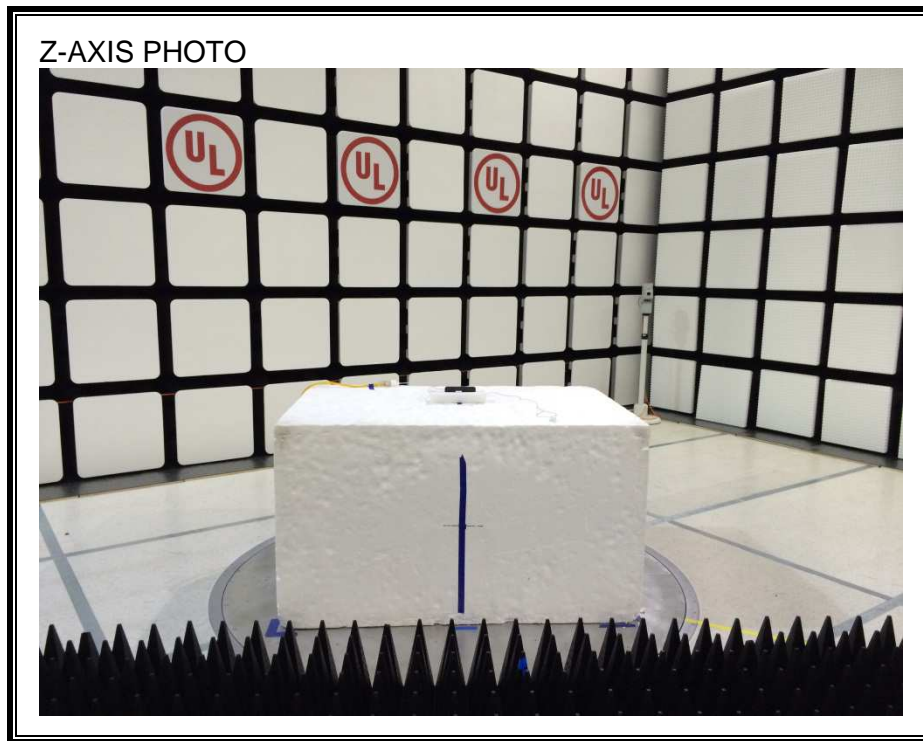

12. SETUP PHOTOS

ANTENNA PORT CONDUCTED RF MEASUREMENT SETUP

RADIATED RF MEASUREMENT SETUP (BELOW 1 GHz)

RADIATED RF MEASUREMENT SETUP (ABOVE 1 GHz)

RADIATED RF MEASUREMENT SETUP FOR PORTABLE CONFIGURATION

POWERLINE CONDUCTED EMISSIONS MEASUREMENT SETUP

LINE CONDUCTED FRONT PHOTO

LINE CONDUCTED BACK PHOTO

END OF REPORT

Page 94 of 94