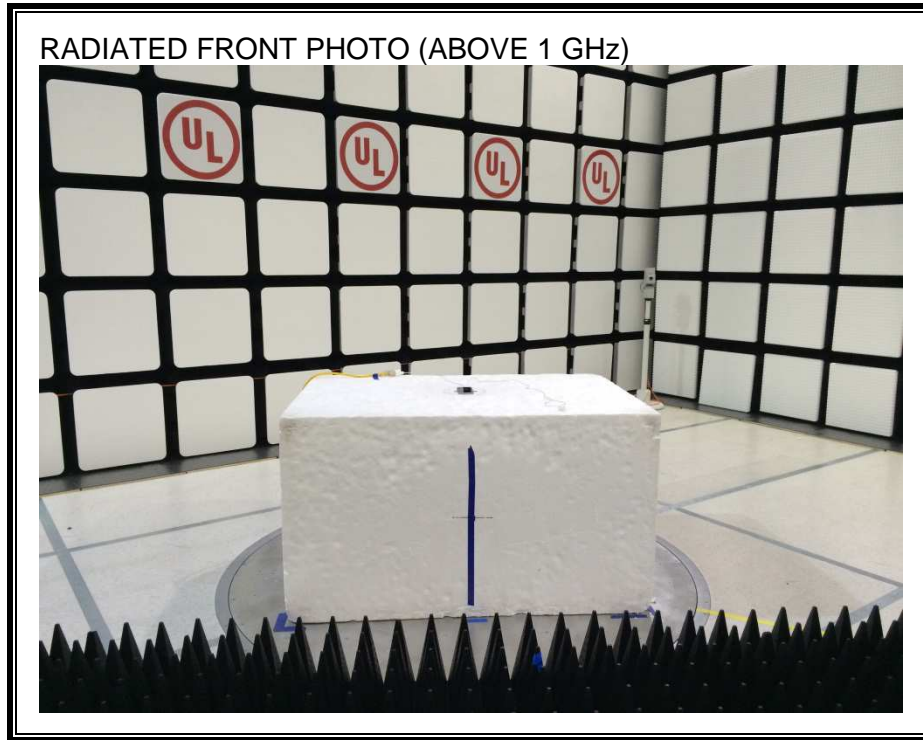

12. SETUP PHOTOS

ANTENNA PORT CONDUCTED RF MEASUREMENT SETUP

RADIATED RF MEASUREMENT SETUP (BELOW 1 GHz)

RADIATED RF MEASUREMENT SETUP (ABOVE 1 GHz)

RADIATED RF MEASUREMENT SETUP FOR PORTABLE CONFIGURATION

POWERLINE CONDUCTED EMISSIONS MEASUREMENT SETUP

LINE CONDUCTED FRONT PHOTO

LINE CONDUCTED BACK PHOTO

END OF REPORT

Page 94 of 94