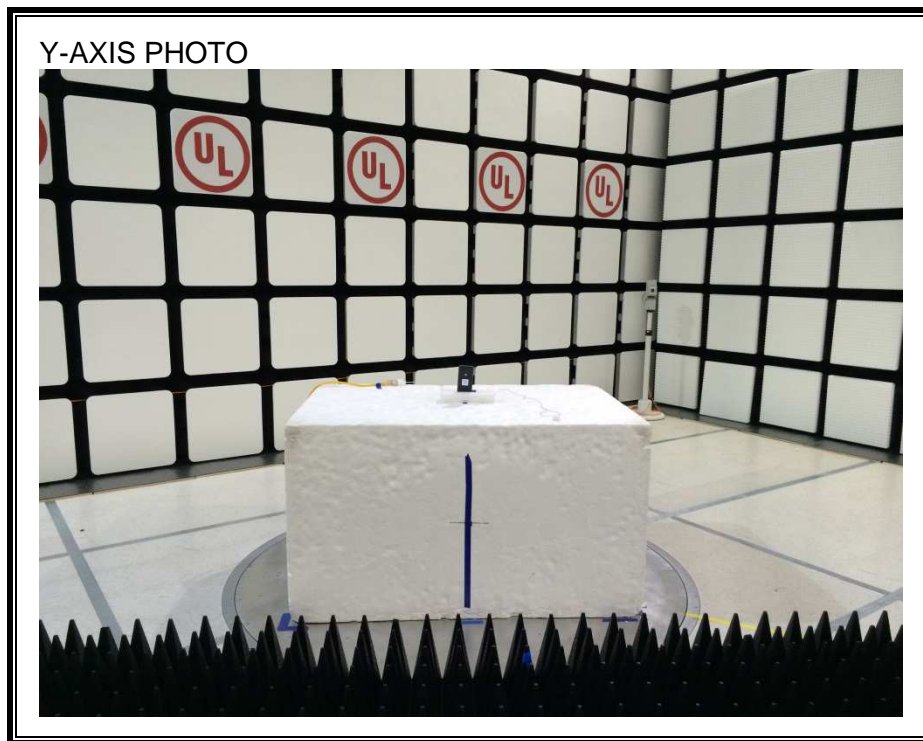

12. SETUP PHOTOS

ANTENNA PORT CONDUCTED RF MEASUREMENT SETUP

RADIATED RF MEASUREMENT SETUP (BELOW 1 GHz)

RADIATED RF MEASUREMENT SETUP (ABOVE 1 GHz)

RADIATED RF MEASUREMENT SETUP FOR PORTABLE CONFIGURATION

POWERLINE CONDUCTED EMISSIONS MEASUREMENT SETUP

LINE CONDUCTED FRONT PHOTO

LINE CONDUCTED BACK PHOTO

END OF REPORT

Page 94 of 94