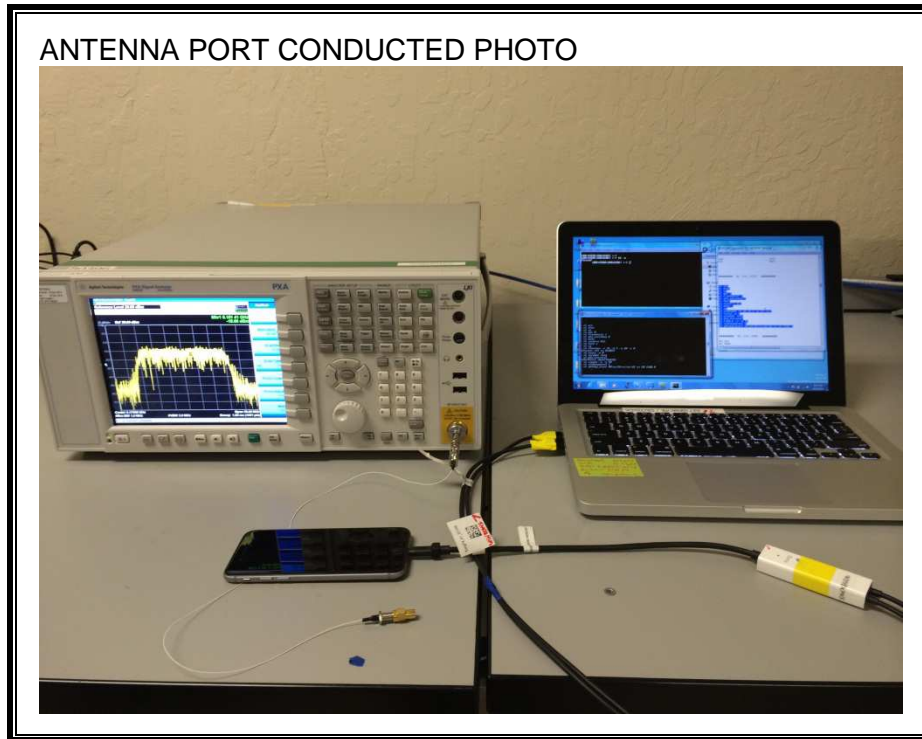

12. SETUP PHOTOS

ANTENNA PORT CONDUCTED RF MEASUREMENT SETUP

RADIATED RF MEASUREMENT SETUP (BELOW 1 GHz)

RADIATED RF MEASUREMENT SETUP (ABOVE 1 GHz)

RADIATED RF MEASUREMENT SETUP FOR PORTABLE CONFIGURATION

POWERLINE CONDUCTED EMISSIONS MEASUREMENT SETUP

LINE CONDUCTED FRONT PHOTO

LINE CONDUCTED BACK PHOTO

END OF REPORT

Page 94 of 94