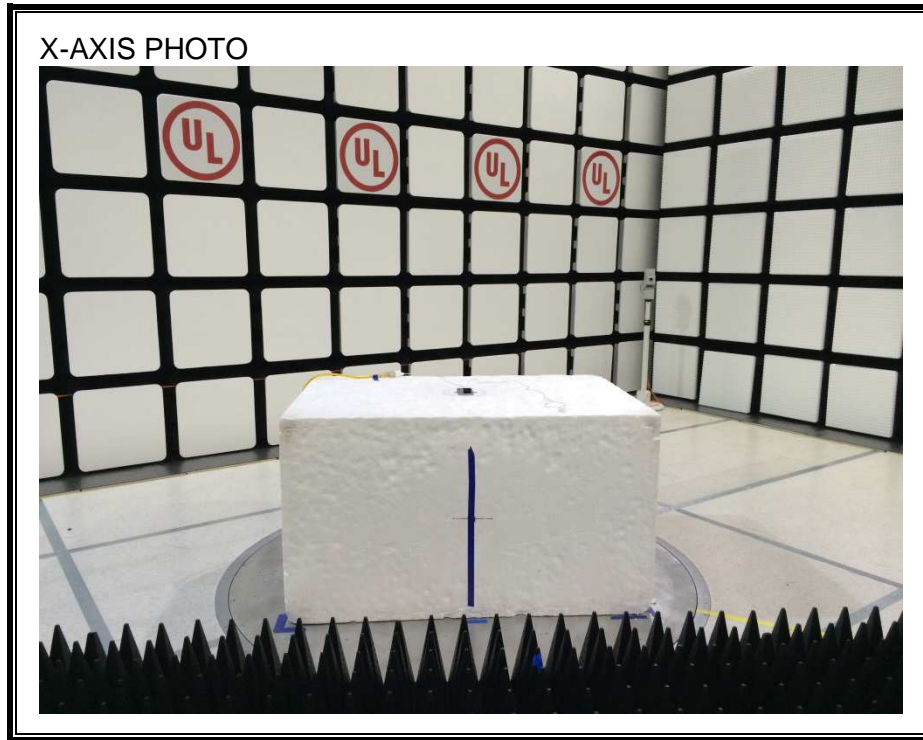

12. SETUP PHOTOS

ANTENNA PORT CONDUCTED RF MEASUREMENT SETUP

RADIATED RF MEASUREMENT SETUP (BELOW 1 GHz)

RADIATED RF MEASUREMENT SETUP (ABOVE 1 GHz)

RADIATED RF MEASUREMENT SETUP FOR PORTABLE CONFIGURATION

POWERLINE CONDUCTED EMISSIONS MEASUREMENT SETUP

LINE CONDUCTED FRONT PHOTO

LINE CONDUCTED BACK PHOTO

END OF REPORT

Page 94 of 94