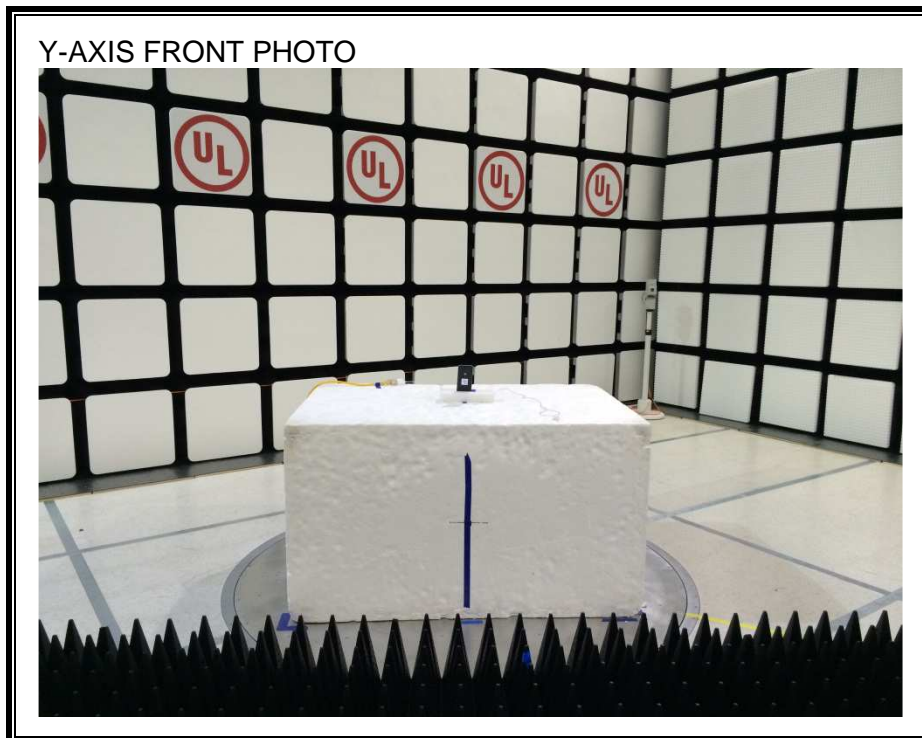

13. SETUP PHOTOS

ANTENNA PORT CONDUCTED RF MEASUREMENT SETUP

RADIATED RF MEASUREMENT SETUP (BELOW 1 GHz)

RADIATED RF MEASUREMENT SETUP (ABOVE 1 GHz)

RADIATED RF MEASUREMENT SETUP FOR PORTABLE CONFIGURATION

Y-AXIS BACK PHOTO

Z-AXIS FRONT PHOTO

POWERLINE CONDUCTED EMISSIONS MEASUREMENT SETUP

DYNAMIC FREQUENCY SELECTION MEASUREMENT SETUP

END OF REPORT