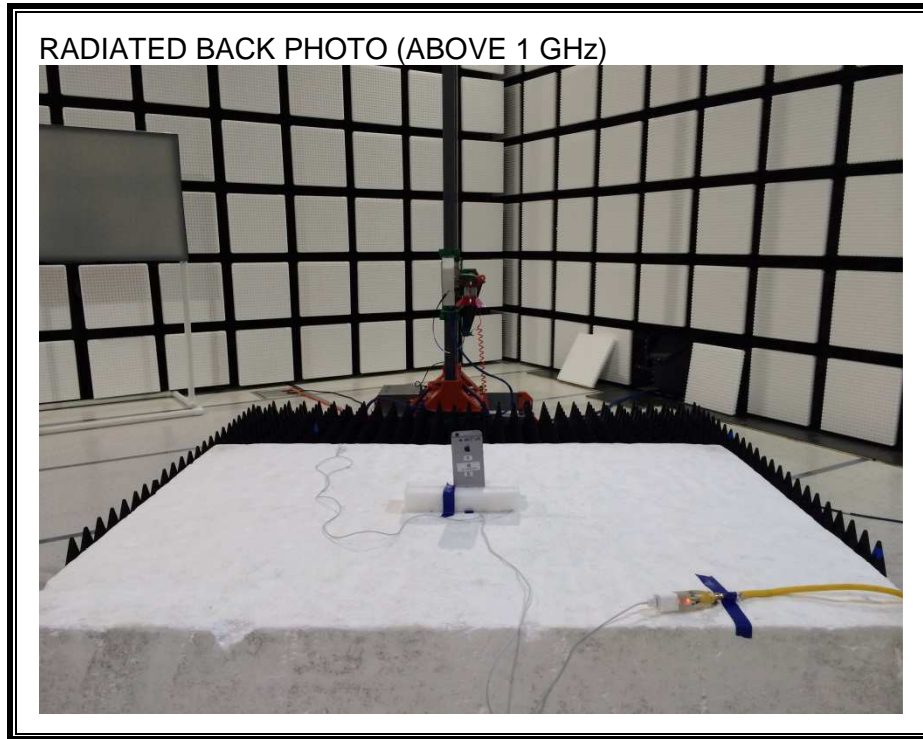

13. SETUP PHOTOS

ANTENNA PORT CONDUCTED RF MEASUREMENT SETUP

RADIATED RF MEASUREMENT SETUP (BELOW 1 GHz)

RADIATED RF MEASUREMENT SETUP (ABOVE 1 GHz)

RADIATED RF MEASUREMENT SETUP FOR PORTABLE CONFIGURATION

Y-AXIS BACK PHOTO

Z-AXIS FRONT PHOTO

POWERLINE CONDUCTED EMISSIONS MEASUREMENT SETUP

DYNAMIC FREQUENCY SELECTION MEASUREMENT SETUP

END OF REPORT