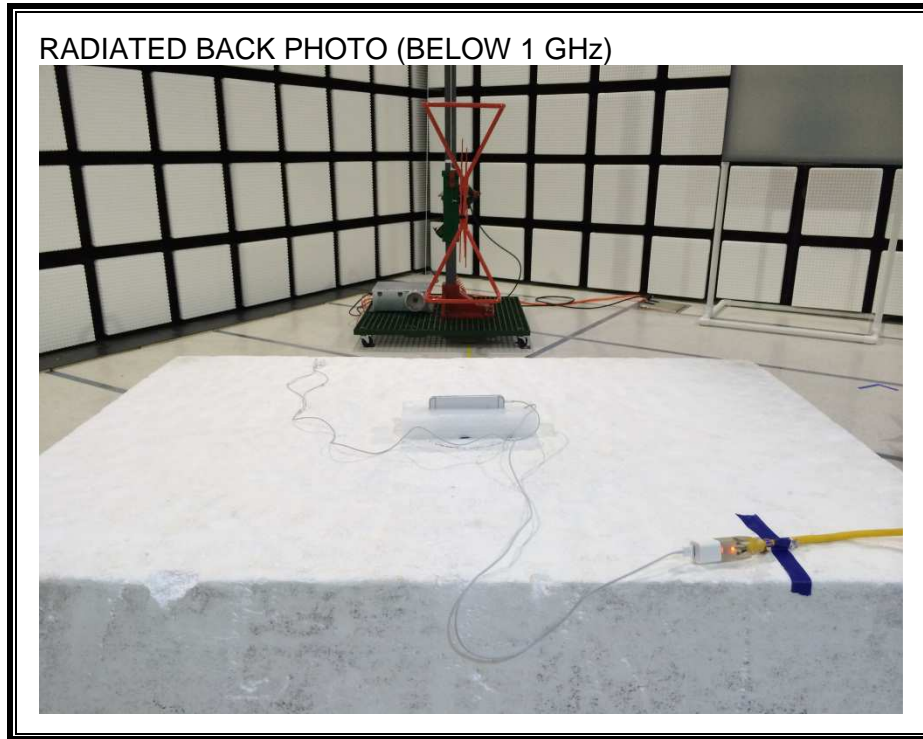

13. SETUP PHOTOS

ANTENNA PORT CONDUCTED RF MEASUREMENT SETUP

RADIATED RF MEASUREMENT SETUP (BELOW 1 GHz)

RADIATED RF MEASUREMENT SETUP (ABOVE 1 GHz)

RADIATED RF MEASUREMENT SETUP FOR PORTABLE CONFIGURATION

Y-AXIS BACK PHOTO

Z-AXIS FRONT PHOTO

POWERLINE CONDUCTED EMISSIONS MEASUREMENT SETUP

DYNAMIC FREQUENCY SELECTION MEASUREMENT SETUP

END OF REPORT