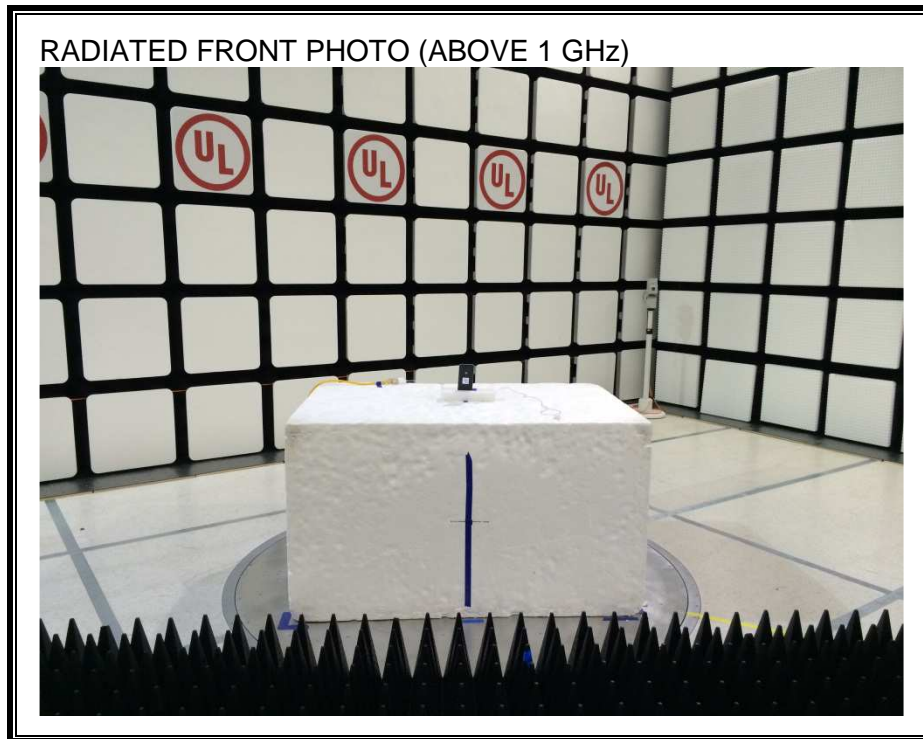

13. SETUP PHOTOS

ANTENNA PORT CONDUCTED RF MEASUREMENT SETUP

RADIATED RF MEASUREMENT SETUP (BELOW 1 GHz)

RADIATED RF MEASUREMENT SETUP (ABOVE 1 GHz)

RADIATED RF MEASUREMENT SETUP FOR PORTABLE CONFIGURATION

Y-AXIS BACK PHOTO

Z-AXIS FRONT PHOTO

POWERLINE CONDUCTED EMISSIONS MEASUREMENT SETUP

DYNAMIC FREQUENCY SELECTION MEASUREMENT SETUP

END OF REPORT