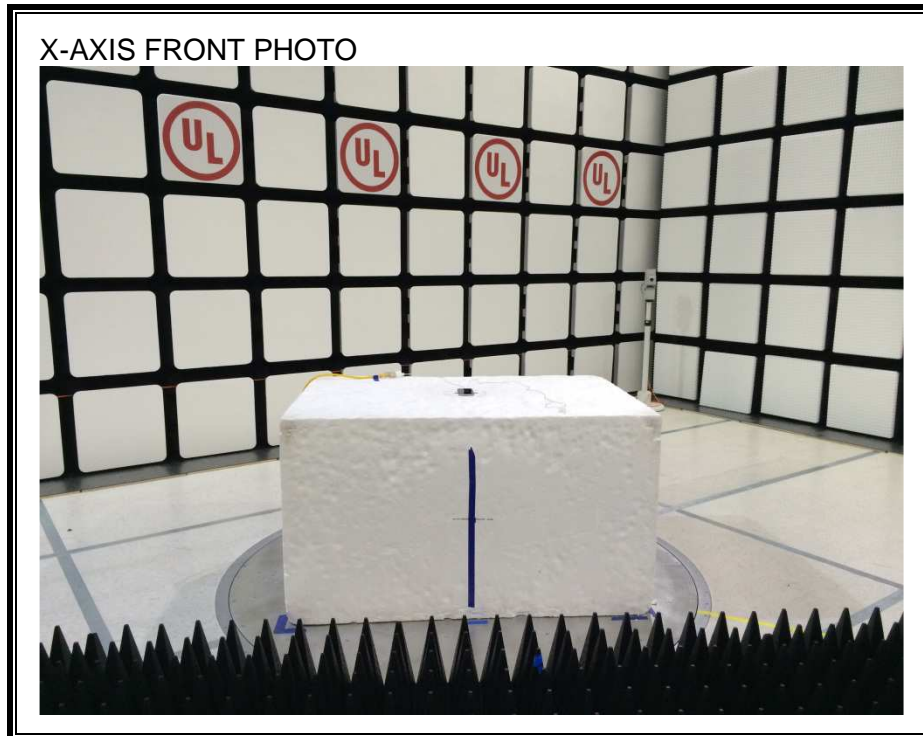

13. SETUP PHOTOS

ANTENNA PORT CONDUCTED RF MEASUREMENT SETUP

RADIATED RF MEASUREMENT SETUP (BELOW 1 GHz)

RADIATED RF MEASUREMENT SETUP (ABOVE 1 GHz)

RADIATED RF MEASUREMENT SETUP FOR PORTABLE CONFIGURATION

Y-AXIS BACK PHOTO

Z-AXIS FRONT PHOTO

POWERLINE CONDUCTED EMISSIONS MEASUREMENT SETUP

DYNAMIC FREQUENCY SELECTION MEASUREMENT SETUP

END OF REPORT