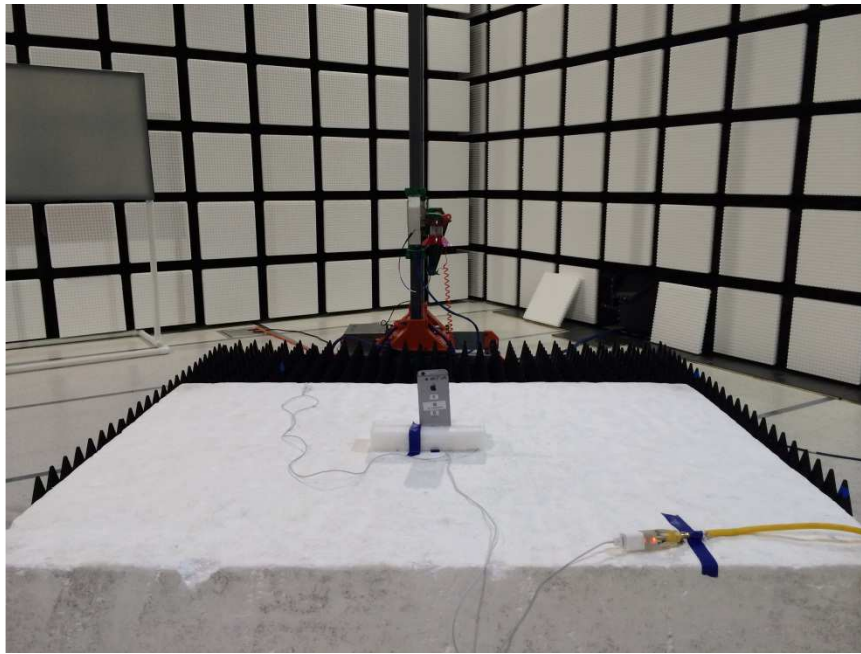

13. SETUP PHOTOS

ANTENNA PORT CONDUCTED RF MEASUREMENT SETUP

RADIATED RF MEASUREMENT SETUP (BELOW 1 GHz)

RADIATED RF MEASUREMENT SETUP (ABOVE 1 GHz)

RADIATED RF MEASUREMENT SETUP FOR PORTABLE CONFIGURATION

Y-AXIS BACK PHOTO

Z-AXIS FRONT PHOTO

POWERLINE CONDUCTED EMISSIONS MEASUREMENT SETUP

DYNAMIC FREQUENCY SELECTION MEASUREMENT SETUP

END OF REPORT