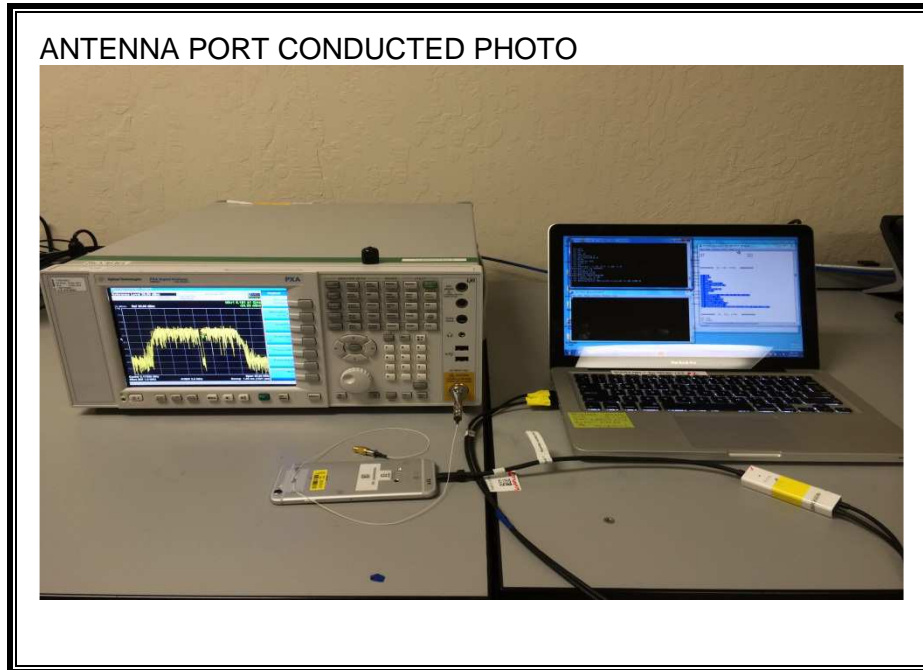

13. SETUP PHOTOS

ANTENNA PORT CONDUCTED RF MEASUREMENT SETUP

RADIATED RF MEASUREMENT SETUP (BELOW 1 GHz)

RADIATED RF MEASUREMENT SETUP (ABOVE 1 GHz)

RADIATED RF MEASUREMENT SETUP FOR PORTABLE CONFIGURATION

Y-AXIS BACK PHOTO

Z-AXIS FRONT PHOTO

POWERLINE CONDUCTED EMISSIONS MEASUREMENT SETUP

DYNAMIC FREQUENCY SELECTION MEASUREMENT SETUP

END OF REPORT