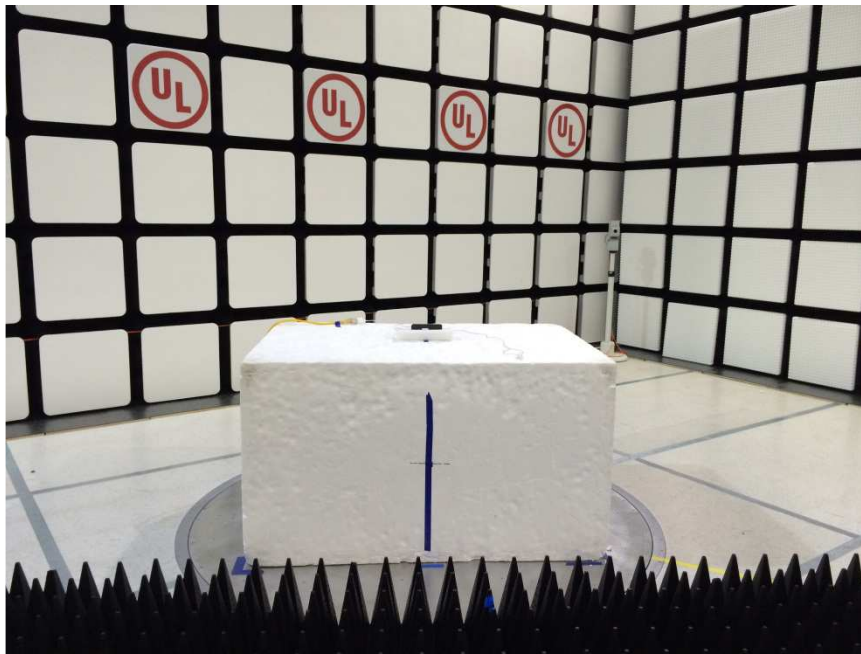

13. SETUP PHOTOS

ANTENNA PORT CONDUCTED RF MEASUREMENT SETUP

RADIATED RF MEASUREMENT SETUP (BELOW 1 GHz)

RADIATED RF MEASUREMENT SETUP (ABOVE 1 GHz)

RADIATED RF MEASUREMENT SETUP FOR PORTABLE CONFIGURATION

Y-AXIS BACK PHOTO

Z-AXIS FRONT PHOTO

POWERLINE CONDUCTED EMISSIONS MEASUREMENT SETUP

DYNAMIC FREQUENCY SELECTION MEASUREMENT SETUP

END OF REPORT