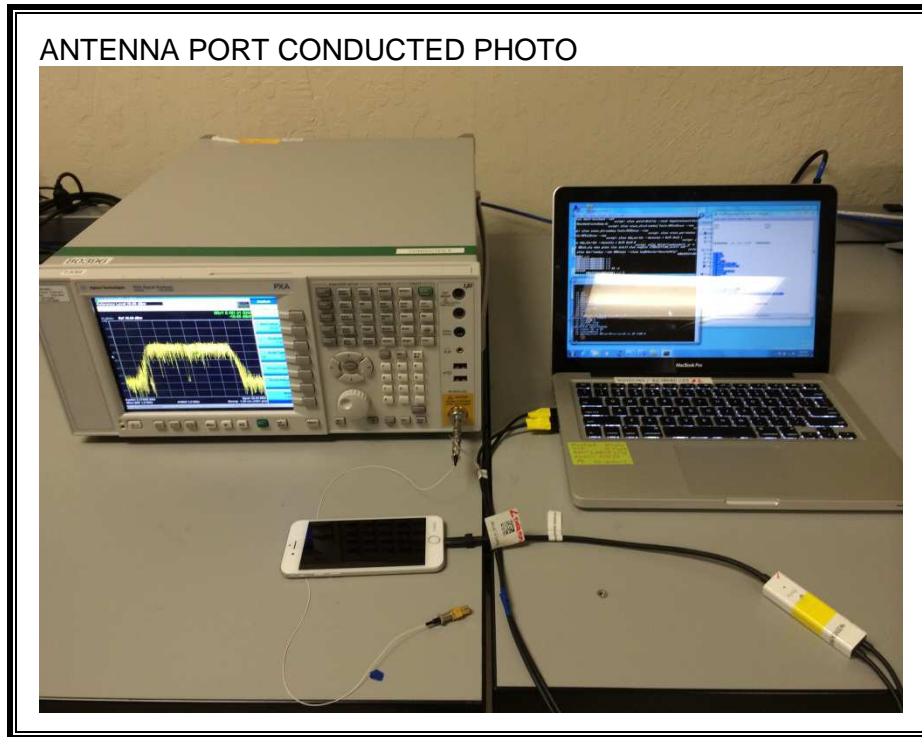

12. SETUP PHOTOS

ANTENNA PORT CONDUCTED RF MEASUREMENT SETUP

RADIATED RF MEASUREMENT SETUP (BELOW 1 GHz)

RADIATED RF MEASUREMENT SETUP (ABOVE 1 GHz)

RADIATED RF MEASUREMENT SETUP FOR PORTABLE CONFIGURATION

Z-AXIS PHOTO

POWERLINE CONDUCTED EMISSIONS MEASUREMENT SETUP

LINE CONDUCTED FRONT PHOTO

LINE CONDUCTED BACK PHOTO

END OF REPORT