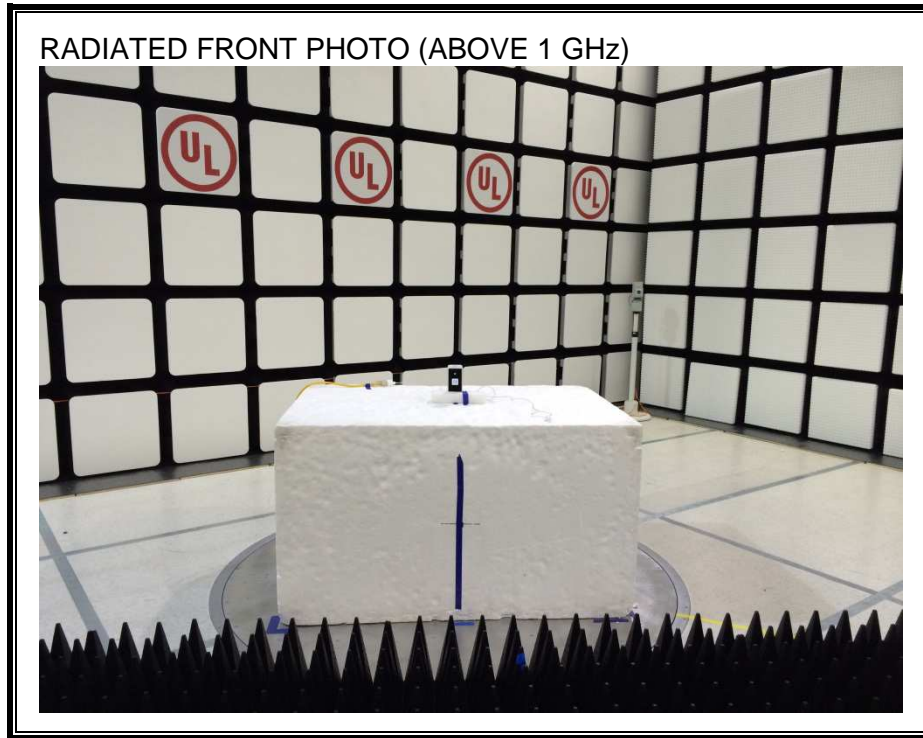

12. SETUP PHOTOS

ANTENNA PORT CONDUCTED RF MEASUREMENT SETUP

RADIATED RF MEASUREMENT SETUP (BELOW 1 GHz)

RADIATED RF MEASUREMENT SETUP (ABOVE 1 GHz)

RADIATED RF MEASUREMENT SETUP FOR PORTABLE CONFIGURATION

Z-AXIS PHOTO

POWERLINE CONDUCTED EMISSIONS MEASUREMENT SETUP

LINE CONDUCTED FRONT PHOTO

LINE CONDUCTED BACK PHOTO

END OF REPORT