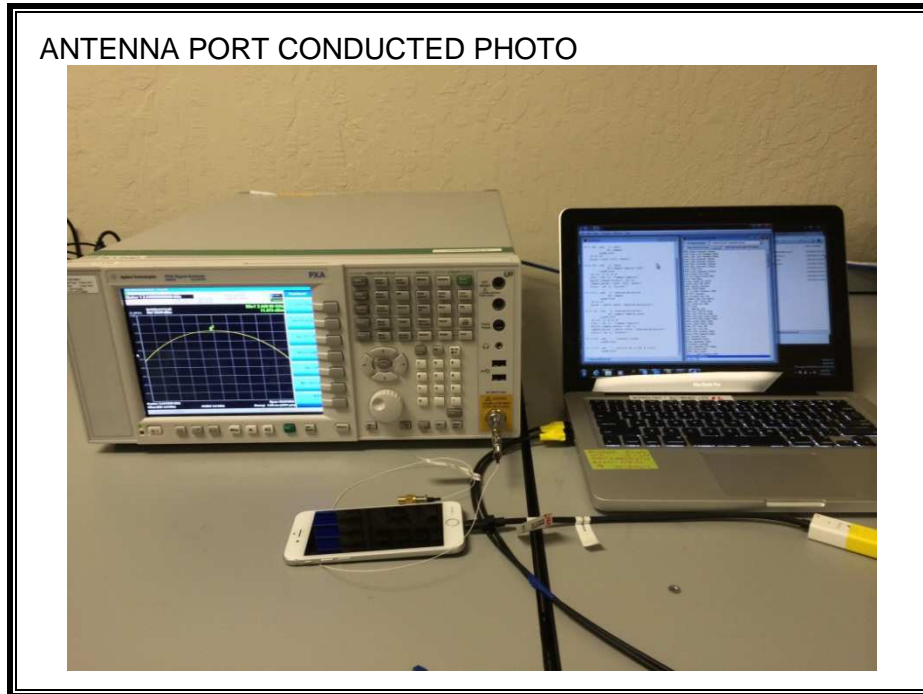

### ANTENNA PORT CONDUCTED RF MEASUREMENT SETUP

### RADIATED RF MEASUREMENT SETUP FOR PORTABLE CONFIGURATION

**RADIATED RF MEASUREMENT SETUP (BELOW 1 GHz)**

**RADIATED RF MEASUREMENT SETUP (ABOVE 1 GHz)**

**POWERLINE CONDUCTED EMISSIONS MEASUREMENT SETUP**

LINE CONDUCTED FRONT PHOTO

LINE CONDUCTED BACK PHOTO

**END OF REPORT**