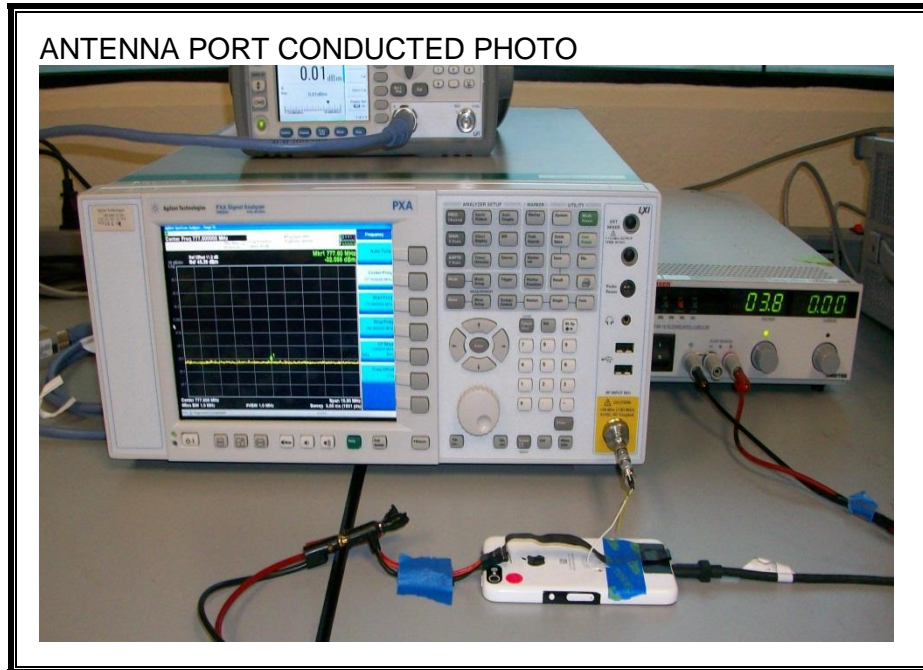

#### ANTENNA PORT CONDUCTED RF MEASUREMENT SETUP

#### RADIATED RF MEASUREMENT SETUP FOR PORTABLE CONFIGURATION

Y-AXIS PHOTO

Z-AXIS FRONT PHOTO

**POWERLINE CONDUCTED EMISSIONS MEASUREMENT SETUP**

LINE CONDUCTED FRONT PHOTO

LINE CONDUCTED BACK PHOTO

**DYNAMIC FREQUENCY SELECTION MEASUREMENT SETUP**