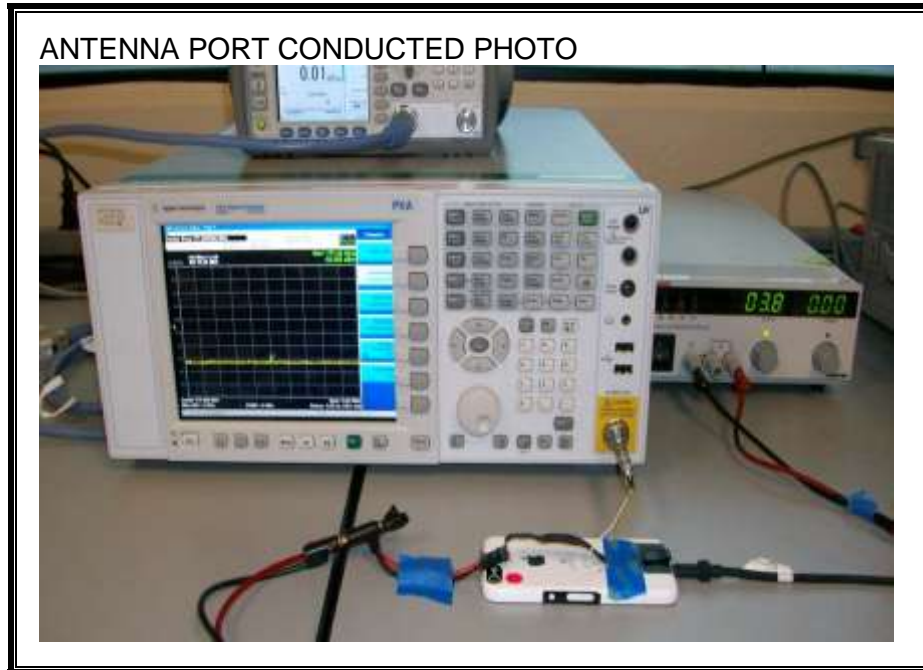

#### ANTENNA PORT CONDUCTED RF MEASUREMENT SETUP

#### RADIATED RF MEASUREMENT SETUP FOR PORTABLE CONFIGURATION

Y-AXIS PHOTO

Z-AXIS FRONT PHOTO

**POWERLINE CONDUCTED EMISSIONS MEASUREMENT SETUP**

LINE CONDUCTED FRONT PHOTO

LINE CONDUCTED BACK PHOTO

**DYNAMIC FREQUENCY SELECTION MEASUREMENT SETUP**