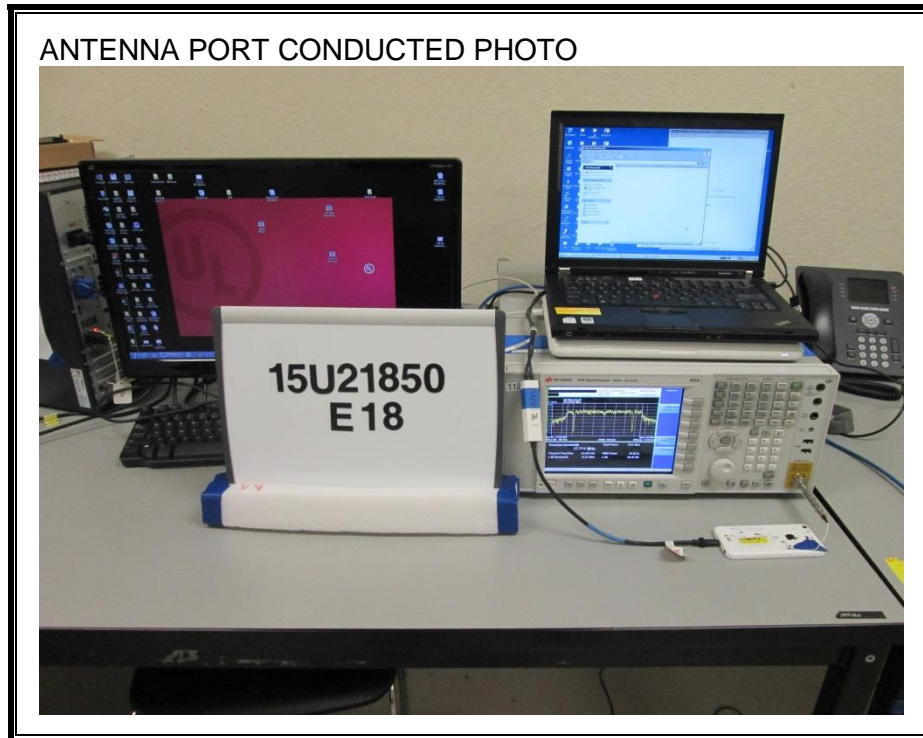

### ANTENNA PORT CONDUCTED RF MEASUREMENT SETUP

**RADIATED RF MEASUREMENT SETUP (BELOW 1 GHz)**

**RADIATED RF MEASUREMENT SETUP FOR PORTABLE CONFIGURATION**

Y-AXIS FRONT PHOTO

Y-AXIS BACK PHOTO

**POWERLINE CONDUCTED EMISSIONS MEASUREMENT SETUP**