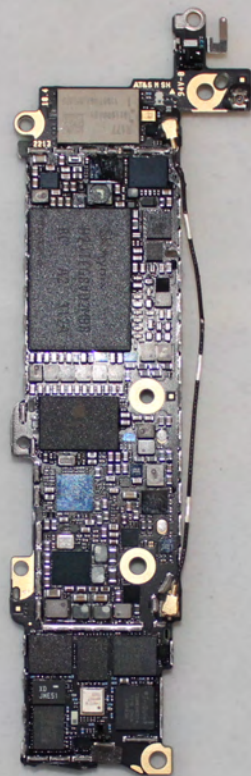

Apple Confidential

A1529

Headphone jack, Microphone,
Lightning connector, Primary cellular
antenna flex structure - Back

Apple Confidential

A1529

Rear camera - Back

Apple Confidential

A1529

Rear camera - Front

Apple Confidential

A1529

Wi-Fi/BT antenna flex structure - Front

Apple Confidential

A1529

Wi-Fi/BT antenna flex structure - Back

Apple Confidential

A1529

MLB with shields - Front

Apple Confidential

A1529

MLB with shield - Back

Apple Confidential

A1529

MLB without shields - Front

Apple Confidential

A1529

MLB without shield - Back

Apple Confidential