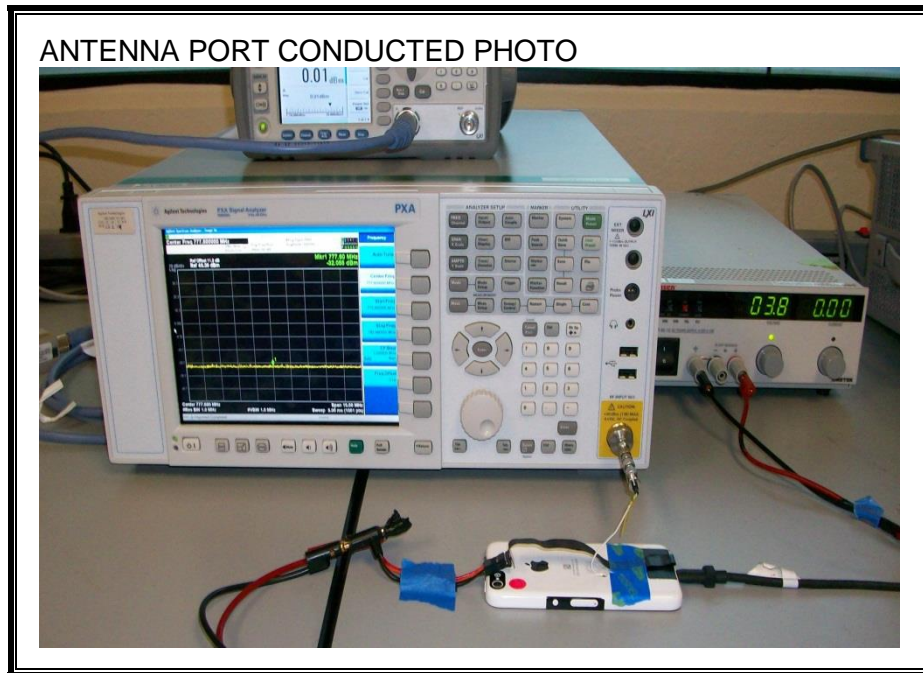

13. SETUP PHOTOS

ANTENNA PORT CONDUCTED RF MEASUREMENT SETUP

RADIATED RF MEASUREMENT SETUP FOR PORTABLE CONFIGURATION

Y-AXIS PHOTO

Z-AXIS PHOTO

POWERLINE CONDUCTED EMISSIONS MEASUREMENT SETUP

LINE CONDUCTED FRONT PHOTO

LINE CONDUCTED BACK PHOTO

DYNAMIC FREQUENCY SELECTION MEASUREMENT SETUP

DFS FRONT PHOTO (EUT)

DFS BACK PHOTO (EUT)

END OF REPORT