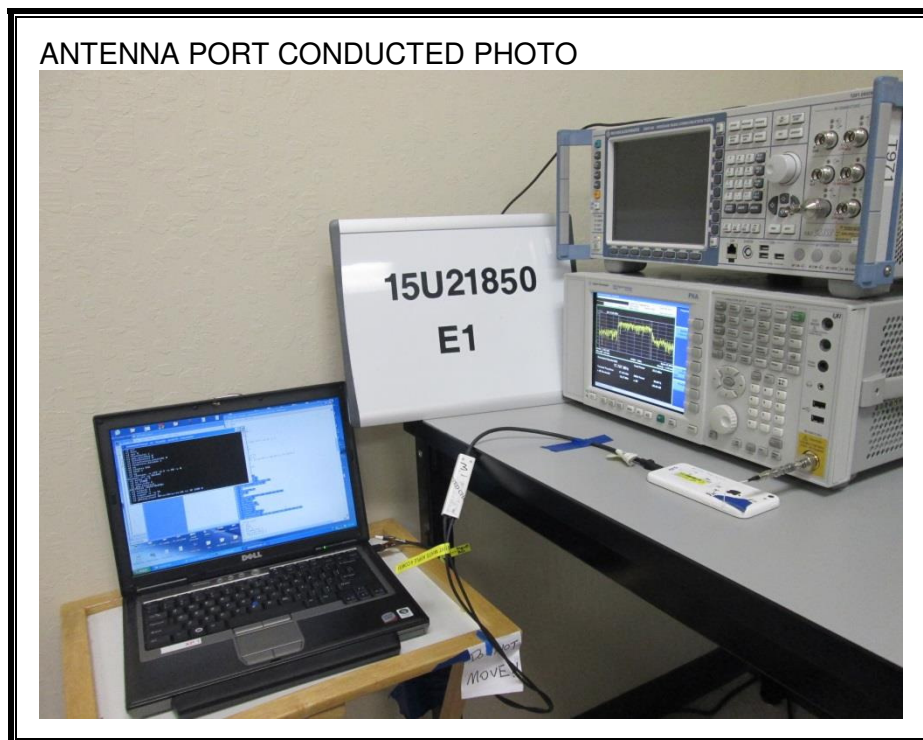

### ANTENNA PORT CONDUCTED RF MEASUREMENT SETUP

**RADIATED RF MEASUREMENT SETUP (BELOW 1 GHz)**

**RADIATED RF MEASUREMENT SETUP FOR PORTABLE CONFIGURATION**

Y-AXIS FRONT PHOTO

Y-AXIS BACK PHOTO

**POWERLINE CONDUCTED EMISSIONS MEASUREMENT SETUP**