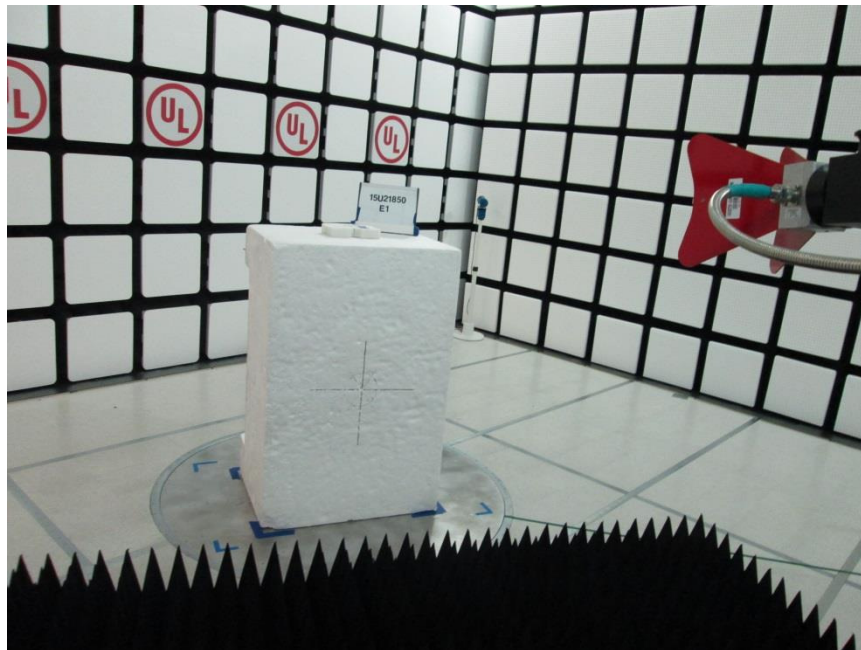

### ANTENNA PORT CONDUCTED RF MEASUREMENT SETUP

**RADIATED RF MEASUREMENT SETUP (BELOW 1 GHz)**

**RADIATED RF MEASUREMENT SETUP FOR PORTABLE CONFIGURATION**

Y-AXIS FRONT PHOTO

Y-AXIS BACK PHOTO

**POWERLINE CONDUCTED EMISSIONS MEASUREMENT SETUP**