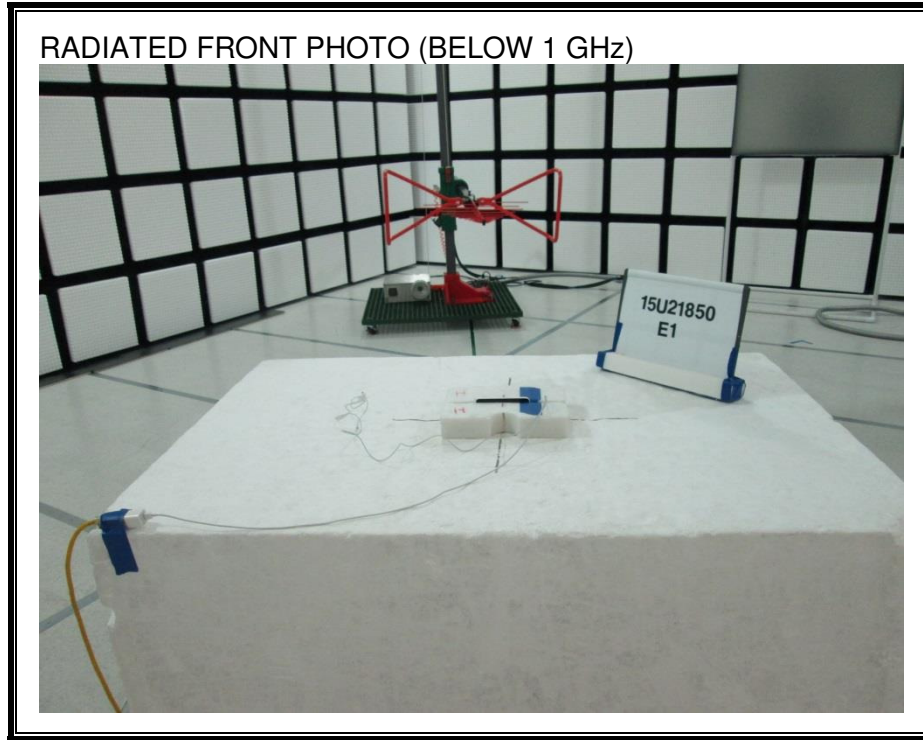

## 11. SETUP PHOTOS

### ANTENNA PORT CONDUCTED RF MEASUREMENT SETUP

**RADIATED RF MEASUREMENT SETUP (BELOW 1 GHz)**

**RADIATED RF MEASUREMENT SETUP FOR PORTABLE CONFIGURATION**

Y-AXIS FRONT PHOTO

Y-AXIS BACK PHOTO

**POWERLINE CONDUCTED EMISSIONS MEASUREMENT SETUP**