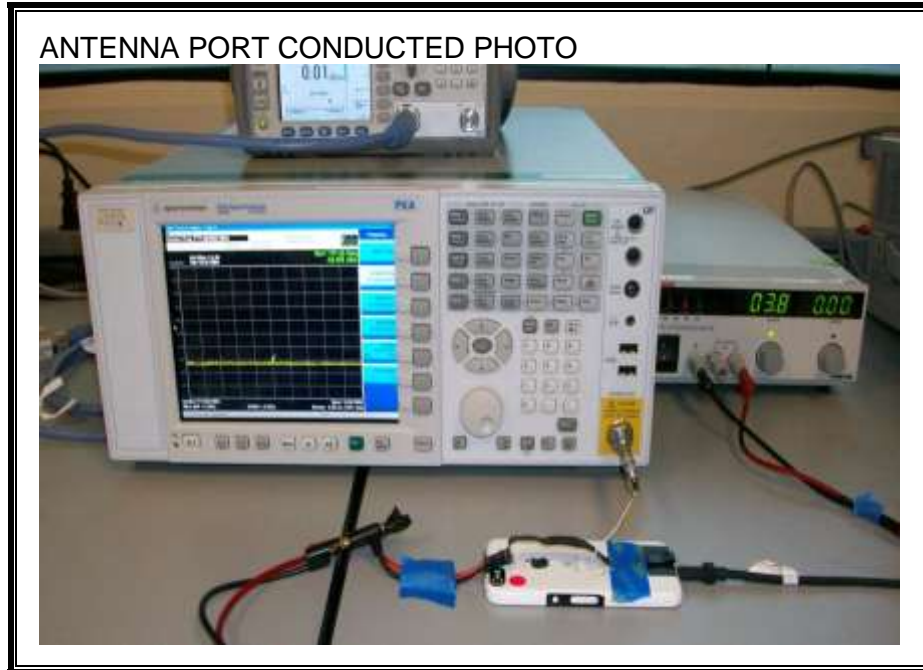

#### ANTENNA PORT CONDUCTED RF MEASUREMENT SETUP

#### RADIATED RF MEASUREMENT SETUP FOR PORTABLE CONFIGURATION

Y-AXIS PHOTO

Z-AXIS PHOTO

**POWERLINE CONDUCTED EMISSIONS MEASUREMENT SETUP**

LINE CONDUCTED FRONT PHOTO

LINE CONDUCTED BACK PHOTO

**DYNAMIC FREQUENCY SELECTION MEASUREMENT SETUP**