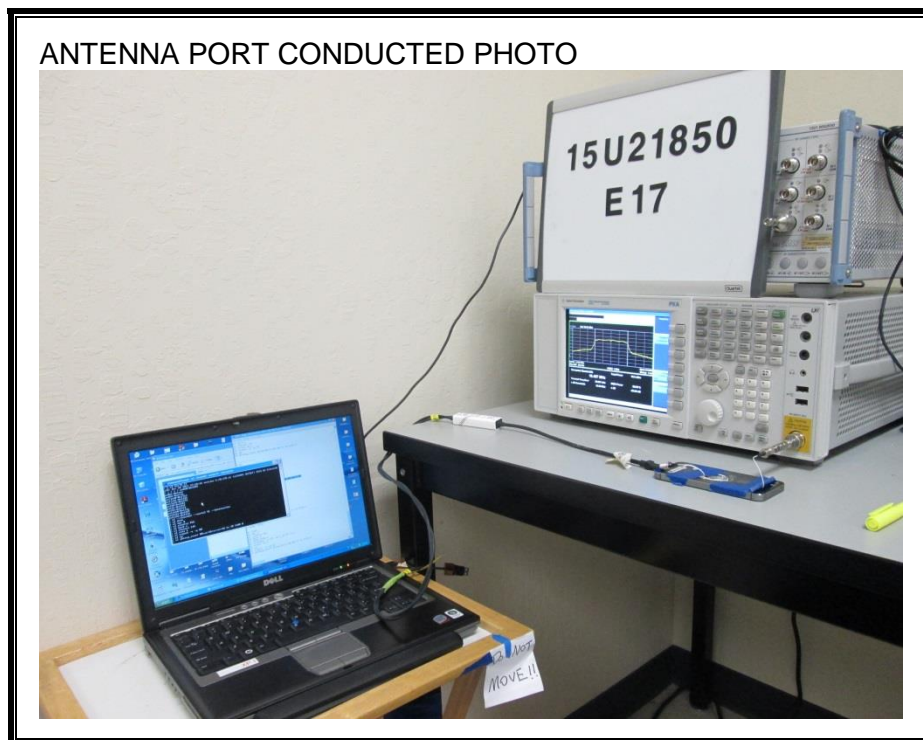

11. SETUP PHOTOS

ANTENNA PORT CONDUCTED RF MEASUREMENT SETUP

RADIATED RF MEASUREMENT SETUP (BELOW 1 GHz)

RADIATED RF MEASUREMENT SETUP FOR PORTABLE CONFIGURATION

Y-AXIS FRONT PHOTO

Y-AXIS BACK PHOTO

POWERLINE CONDUCTED EMISSIONS MEASUREMENT SETUP

EUT POWERED BY AC/DC ADAPTER LINE CONDUCTED
FRONT PHOTO

EUT POWERED BY AC/DC ADAPTER LINE CONDUCTED
BACK PHOTO

END OF REPORT