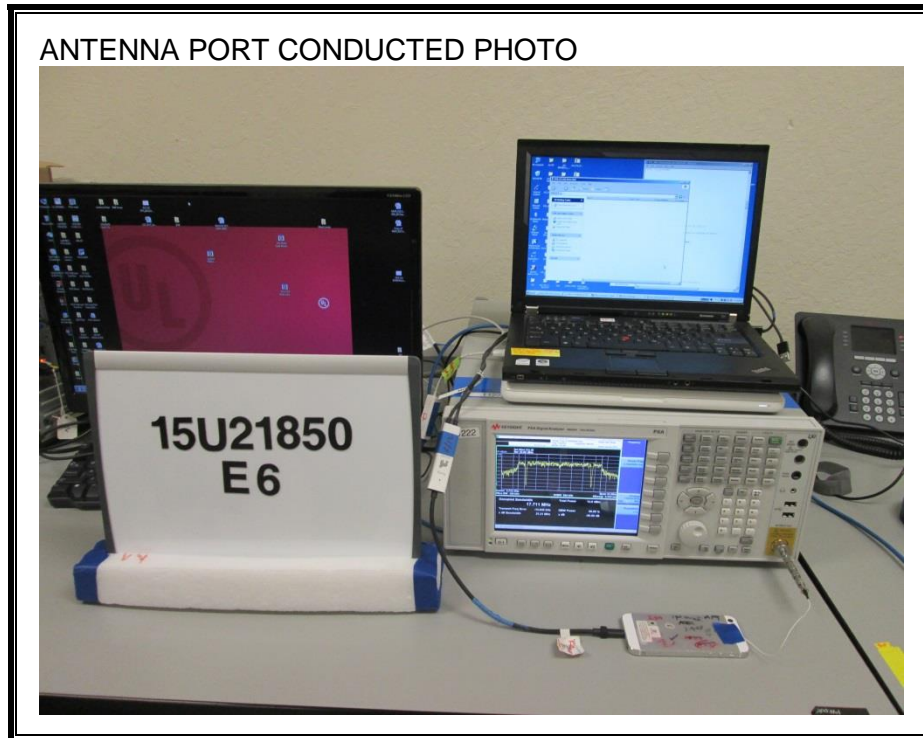

## 11. SETUP PHOTOS

### ANTENNA PORT CONDUCTED RF MEASUREMENT SETUP

**RADIATED RF MEASUREMENT SETUP (BELOW 1 GHz)**

**RADIATED RF MEASUREMENT SETUP FOR PORTABLE CONFIGURATION**

Y-AXIS FRONT PHOTO

Y-AXIS BACK PHOTO

**POWER LINE CONDUCTED EMISSIONS MEASUREMENT SETUP**