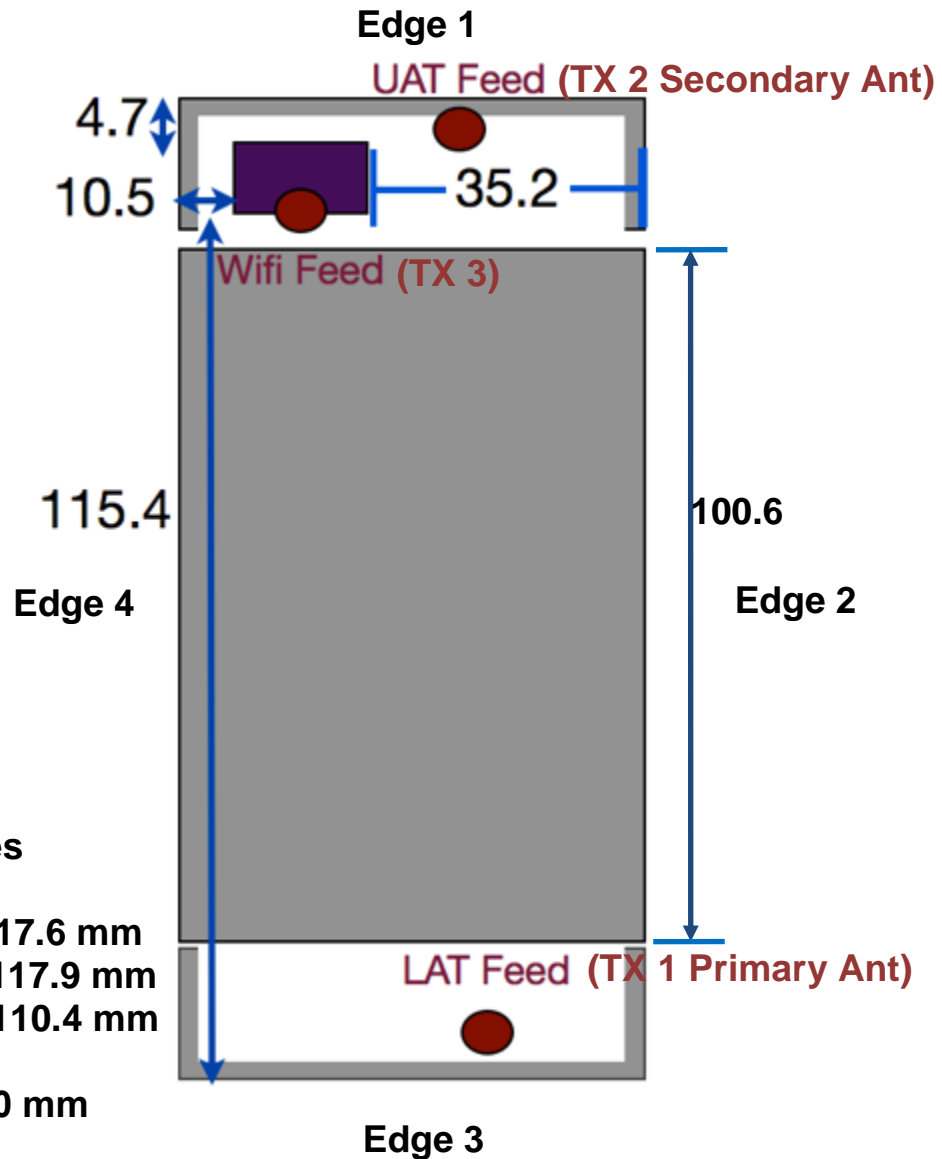

16. External Photos

Front View of the DUT

Rear View of the DUT

17. Antenna Locations & Separation Distances

Distances

- UAT-WiFi Feed: 17.6 mm
- UAT-LAT Feed: 117.9 mm
- WiFi-LAT Feed: 110.4 mm

All delta Z's are 0 mm

Dimensions in mm

18. Setup Photos

Left Hand Side Touch

Left Hand Side Tilt (15°)

Right Hand Side Touch

Right Hand Side Tilt (15°)

Body-worn & Hotspot - Rear w/ 10 mm Separation

Body-worn - Rear w/ 10 mm Separation (w/ Headset)

Body-worn & Hotspot - Front w/ 10 mm Separation

Body-worn - Front w/ 10 mm Separation (w/ Headset)

Hotspot - Edge 1 w/ 10 mm Separation

Hotspot – Edge 2 w/ 10 mm Separation

Hotspot - Edge 3 w/ 10 mm Separation

Hotspot – Edge 4 w/ 10 mm Separation

END OF REPORT