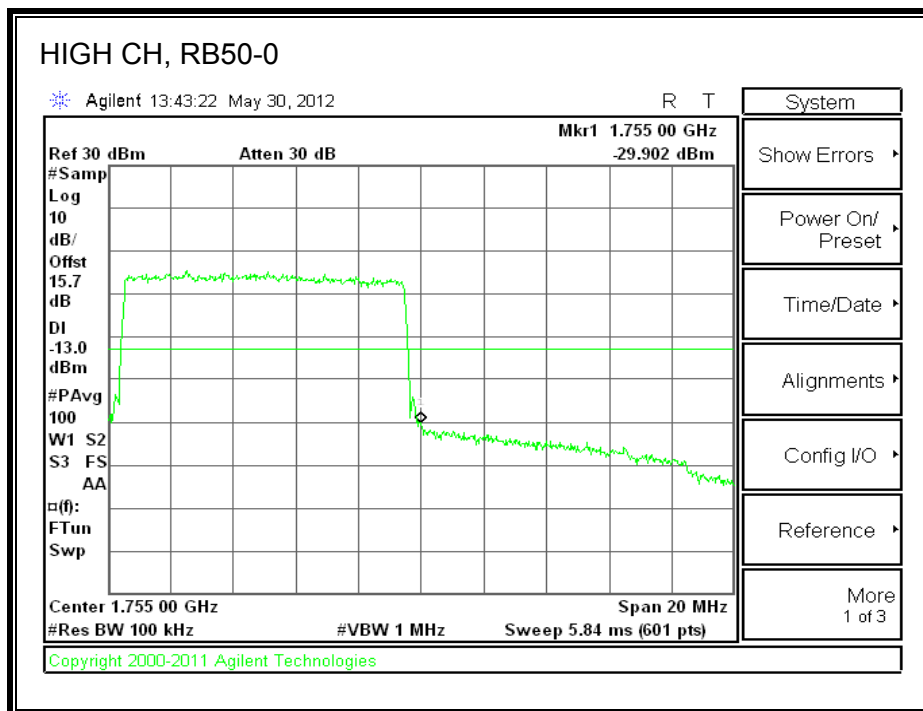

LTE QPSK Band 4 (5.0 MHz BAND WIDTH)

LTE 16QAM Band 4 (5.0 MHz BAND WIDTH)

LTE QPSK Band 4 (10.0 MHz BAND WIDTH)

LTE 16QAM Band 4 (10.0 MHz BAND WIDTH)

LTE QPSK Band 4 (15.0 MHz BAND WIDTH)

LTE 16QAM Band 4 (15.0 MHz BAND WIDTH)