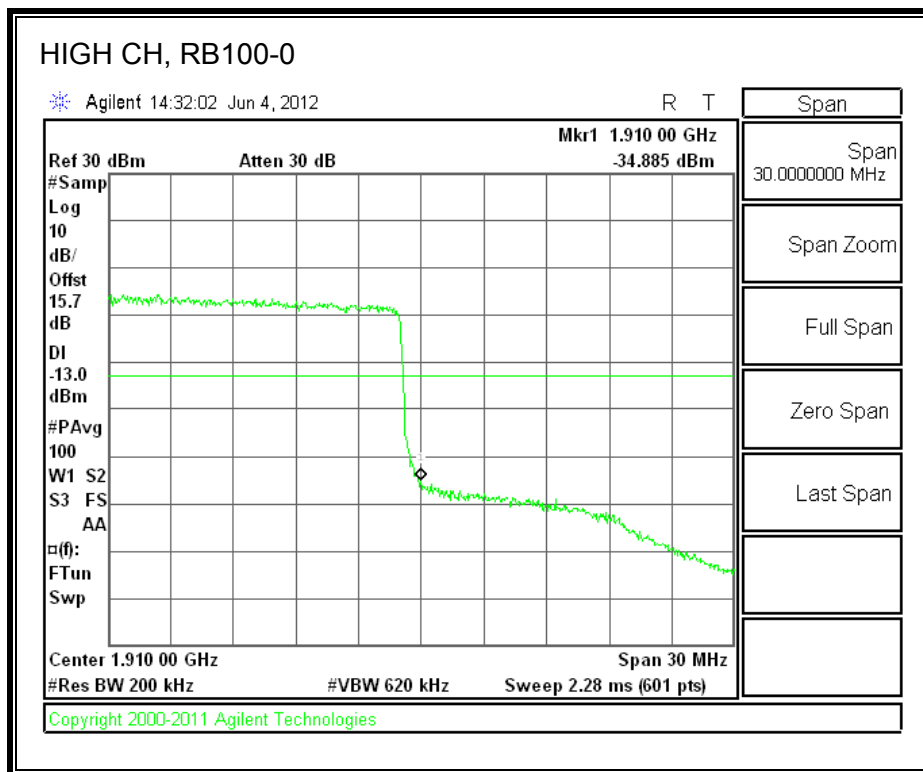

LTE 16QAM Band 2 (1.4 MHz BAND WIDTH)

LTE QPSK Band 2 (3.0 MHz BAND WIDTH)

LTE 16QAM Band 2 (3.0 MHz BAND WIDTH)

LTE QPSK Band 5 (5.0 MHz BAND WIDTH)

LTE 16QAM Band 2 (5.0 MHz BAND WIDTH)

LTE QPSK Band 2 (10.0 MHz BAND WIDTH)

LTE 16QAM Band 2 (10.0 MHz BAND WIDTH)

LTE QPSK Band 2 (15.0 MHz BAND WIDTH)

LTE 16QAM Band 2 (15.0 MHz BAND WIDTH)

LTE QPSK Band 2 (20.0 MHz BAND WIDTH)

LTE 16QAM Band 2 (20.0 MHz BAND WIDTH)

8.2.8. A1428 UAT PORT LTE BAND 4

LTE QPSK Band 4 (1.4 MHz BAND WIDTH)

LTE 16QAM Band 4 (1.4 MHz BAND WIDTH)

LTE QPSK Band 4 (3.0 MHz BAND WIDTH)

LTE 16QAM Band 4 (3.0 MHz BAND WIDTH)

LTE QPSK Band 4 (5.0 MHz BAND WIDTH)

LTE 16QAM Band 4 (5.0 MHz BAND WIDTH)