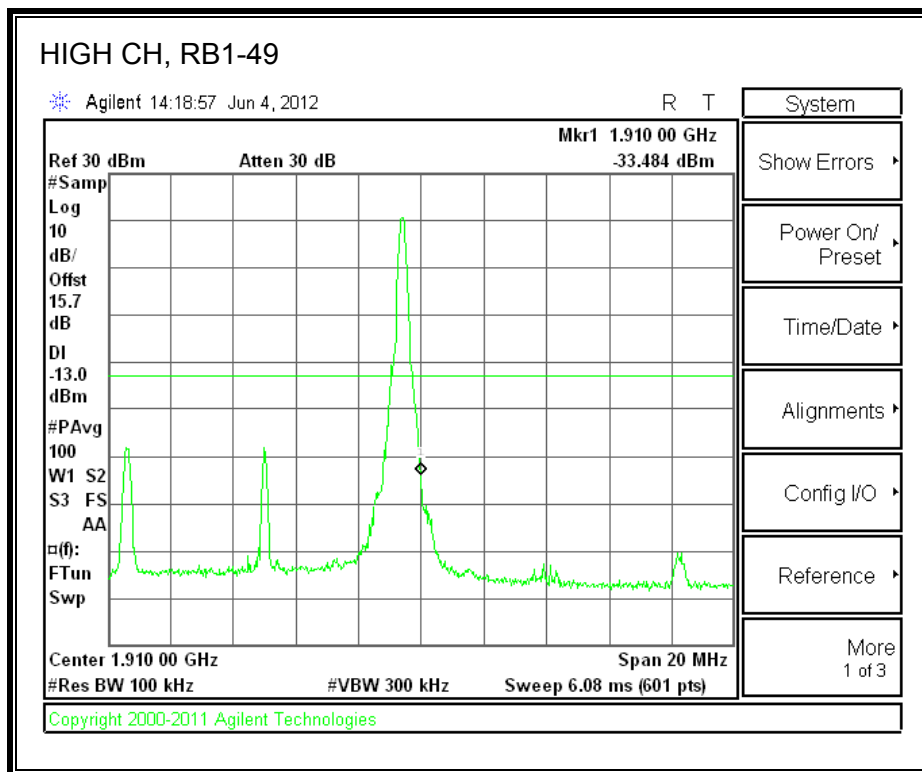

LTE QPSK Band 25 (15.0 MHz BAND WIDTH)

LTE 16QAM Band 2 (15.0 MHz BAND WIDTH)

LTE QPSK Band 25 (20.0 MHz BAND WIDTH)

LTE 16QAM Band 25 (20.0 MHz BAND WIDTH)

8.2.7. A1428 LAT PORT LTE BAND 2

LTE QPSK Band 2 (1.4 MHz BAND WIDTH)

LTE 16QAM Band 2 (1.4 MHz BAND WIDTH)

LTE QPSK Band 2 (3.0 MHz BAND WIDTH)

LTE 16QAM Band 2 (3.0 MHz BAND WIDTH)

LTE QPSK Band 5 (5.0 MHz BAND WIDTH)

LTE 16QAM Band 2 (5.0 MHz BAND WIDTH)

LTE QPSK Band 2 (10.0 MHz BAND WIDTH)

LTE 16QAM Band 2 (10.0 MHz BAND WIDTH)

LTE QPSK Band 2 (15.0 MHz BAND WIDTH)

LTE 16QAM Band 2 (15.0 MHz BAND WIDTH)

LTE QPSK Band 2 (20.0 MHz BAND WIDTH)

LTE 16QAM Band 2 (20.0 MHz BAND WIDTH)

8.2.8. A1428 UAT PORT LTE BAND 4