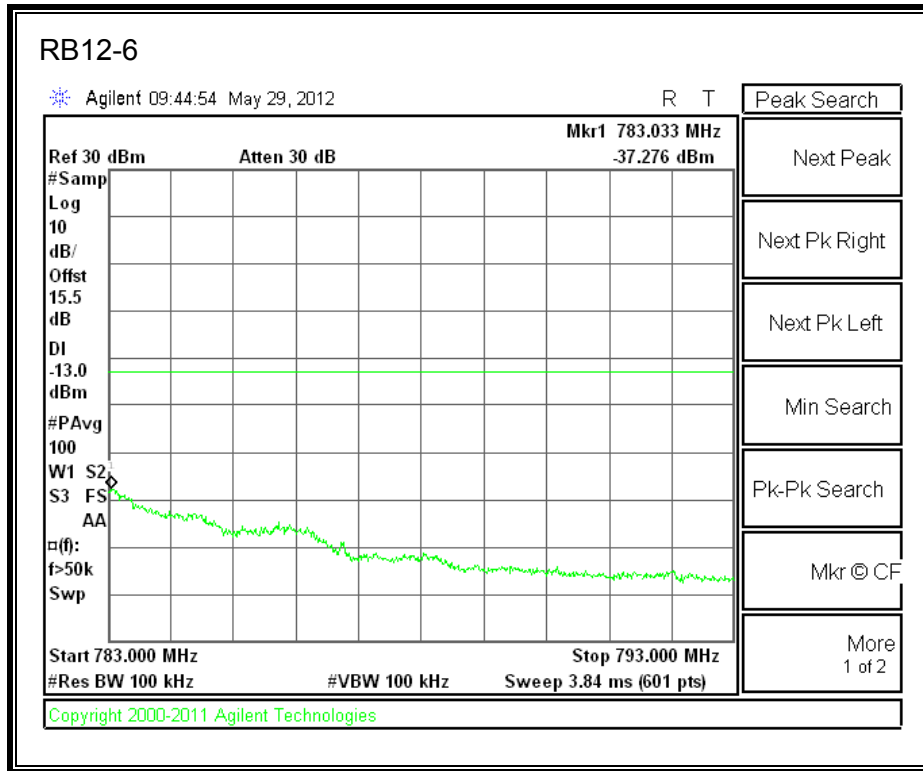

LTE 16QAM Band 17 (10.0 MHz BAND WIDTH)

8.2.4. A1428 LAT PORT LTE BAND 5

LTE QPSK Band 5 (1.4 MHz BAND WIDTH)

LTE 16QAM Band 4 (1.4 MHz BAND WIDTH)

LTE QPSK Band 5 (3.0 MHz BAND WIDTH)

LTE 16QAM Band 5 (3.0 MHz BAND WIDTH)

LTE QPSK Band 5 (5.0 MHz BAND WIDTH)

LTE 16QAM Band 5 (5.0 MHz BAND WIDTH)

LTE QPSK Band 5 (10.0 MHz BAND WIDTH)

LTE 16QAM Band 5 (10.0 MHz BAND WIDTH)

8.2.5. A1429 LAT PORT LTE BAND 13

LTE QPSK 779.5 MHz Band 13, 775 – 777MHz (5MHz Bandwidth)

LTE 16QAM 779.5MHz Band 13, 775 - 777MHz (5MHz Bandwidth)

LTE QPSK 779.5MHz Band 13, 783 - 793MHz (5MHz Bandwidth)

LTE 16QAM 779.5MHz Band 13, 783 - 793MHz (5MHz Bandwidth)

LTE QPSK 779.5MHz Band 13, 763 - 775MHz (5MHz Bandwidth)

LTE 16QAM 779.5MHz Band 13, 763-775MHz (5MHz Bandwidth)

LTE QPSK 779.5MHz Band 13, 793 - 805MHz (5MHz Bandwidth)

LTE 16QAM 779.5MHz Band 13, 793 - 805MHz (5MHz Bandwidth)

LTE QPSK 782 MHz Band 13, 775 - 777MHz (5MHz Bandwidth)