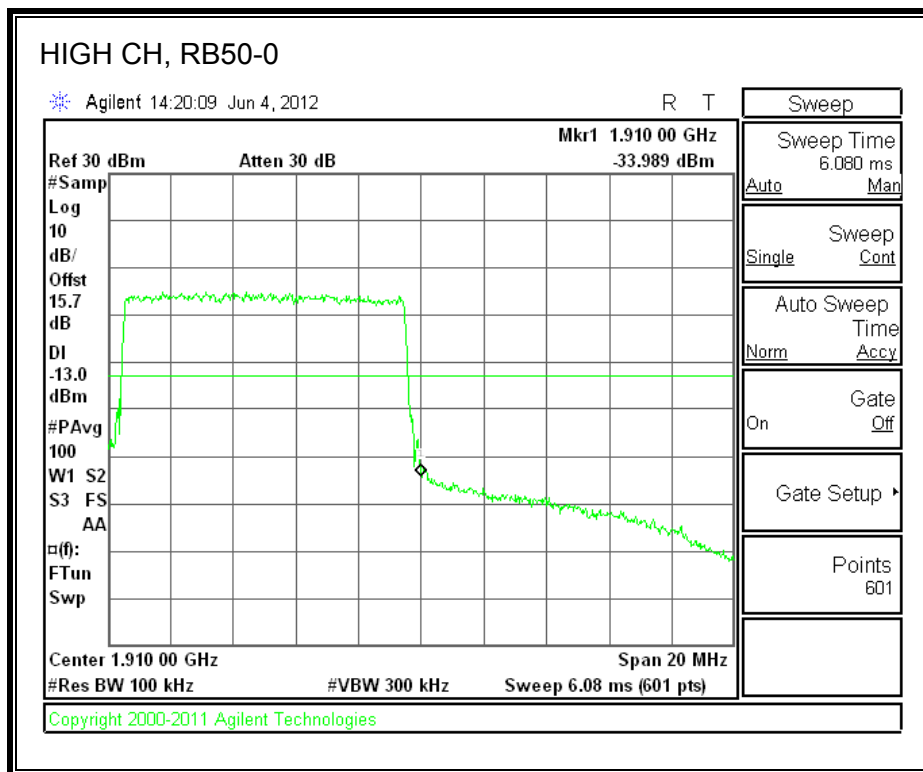

LTE QPSK Band 25 (15.0 MHz BAND WIDTH)

LTE 16QAM Band 2 (15.0 MHz BAND WIDTH)

LTE QPSK Band 25 (20.0 MHz BAND WIDTH)

LTE 16QAM Band 25 (20.0 MHz BAND WIDTH)

8.2.7. A1428 LAT PORT LTE BAND 2

LTE QPSK Band 2 (1.4 MHz BAND WIDTH)

LTE 16QAM Band 2 (1.4 MHz BAND WIDTH)

LTE QPSK Band 2 (3.0 MHz BAND WIDTH)

LTE 16QAM Band 2 (3.0 MHz BAND WIDTH)

LTE QPSK Band 5 (5.0 MHz BAND WIDTH)

LTE 16QAM Band 2 (5.0 MHz BAND WIDTH)

LTE QPSK Band 2 (10.0 MHz BAND WIDTH)

LTE 16QAM Band 2 (10.0 MHz BAND WIDTH)

LTE QPSK Band 2 (15.0 MHz BAND WIDTH)

LTE 16QAM Band 2 (15.0 MHz BAND WIDTH)

LTE QPSK Band 2 (20.0 MHz BAND WIDTH)

LTE 16QAM Band 2 (20.0 MHz BAND WIDTH)

8.2.8. A1428 UAT PORT LTE BAND 4