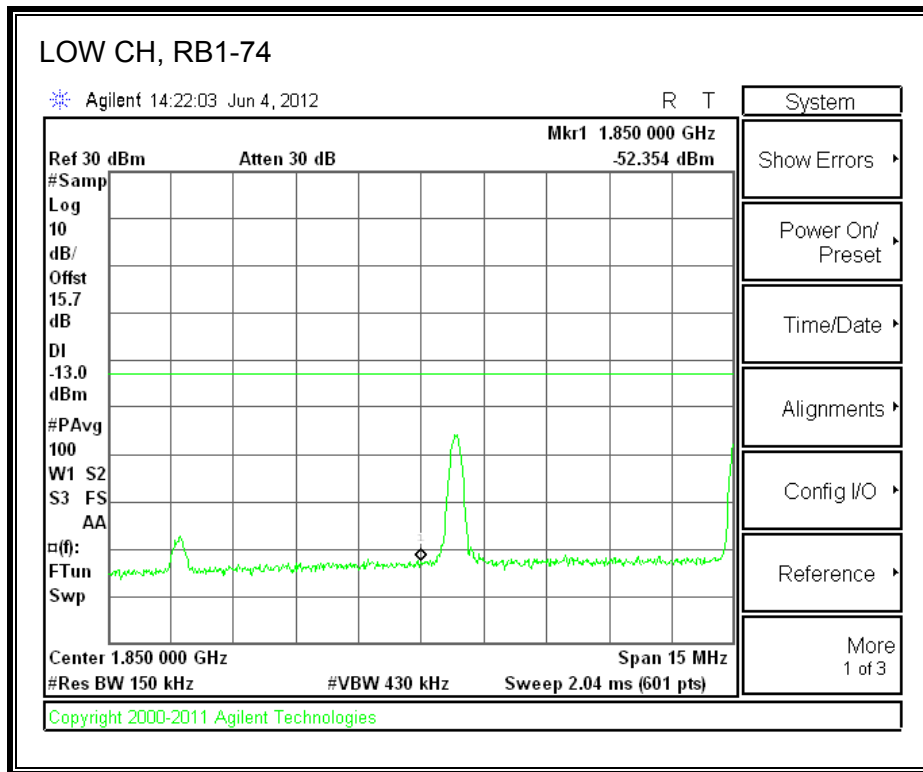

LTE 16QAM Band 2 (1.4 MHz BAND WIDTH)

LTE QPSK Band 2 (3.0 MHz BAND WIDTH)

LTE 16QAM Band 2 (3.0 MHz BAND WIDTH)

LTE QPSK Band 5 (5.0 MHz BAND WIDTH)

LTE 16QAM Band 2 (5.0 MHz BAND WIDTH)

LTE QPSK Band 2 (10.0 MHz BAND WIDTH)

LTE 16QAM Band 2 (10.0 MHz BAND WIDTH)

LTE QPSK Band 2 (15.0 MHz BAND WIDTH)

LTE 16QAM Band 2 (15.0 MHz BAND WIDTH)

LTE QPSK Band 2 (20.0 MHz BAND WIDTH)

LTE 16QAM Band 2 (20.0 MHz BAND WIDTH)

8.2.8. A1428 UAT PORT LTE BAND 4

LTE QPSK Band 4 (1.4 MHz BAND WIDTH)

LTE 16QAM Band 4 (1.4 MHz BAND WIDTH)

LTE QPSK Band 4 (3.0 MHz BAND WIDTH)

LTE 16QAM Band 4 (3.0 MHz BAND WIDTH)

LTE QPSK Band 4 (5.0 MHz BAND WIDTH)

LTE 16QAM Band 4 (5.0 MHz BAND WIDTH)