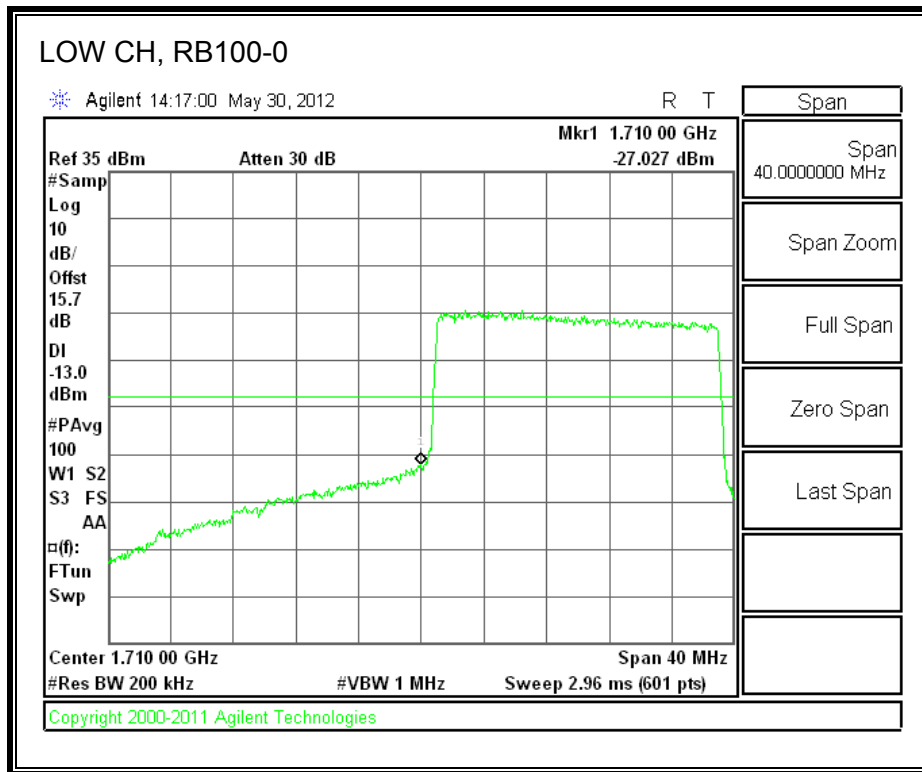

LTE QPSK Band 4 (5.0 MHz BAND WIDTH)

LTE 16QAM Band 4 (5.0 MHz BAND WIDTH)

LTE QPSK Band 4 (10.0 MHz BAND WIDTH)

LTE 16QAM Band 4 (10.0 MHz BAND WIDTH)

LTE QPSK Band 4 (15.0 MHz BAND WIDTH)

LTE 16QAM Band 4 (15.0 MHz BAND WIDTH)

LTE QPSK Band 4 (20.0 MHz BAND WIDTH)

LTE 16QAM Band 4 (20.0 MHz BAND WIDTH)

8.2.3. A1428 LAT PORT LTE BAND 17

LTE QPSK Band 17 (5.0 MHz BAND WIDTH)

LTE 16QAM Band 17 (5.0 MHz BAND WIDTH)

LTE QPSK Band 17 (10.0 MHz BAND WIDTH)

LTE 16QAM Band 17 (10.0 MHz BAND WIDTH)

8.2.4. A1428 LAT PORT LTE BAND 5

LTE QPSK Band 5 (1.4 MHz BAND WIDTH)

LTE 16QAM Band 4 (1.4 MHz BAND WIDTH)

LTE QPSK Band 5 (3.0 MHz BAND WIDTH)

LTE 16QAM Band 5 (3.0 MHz BAND WIDTH)