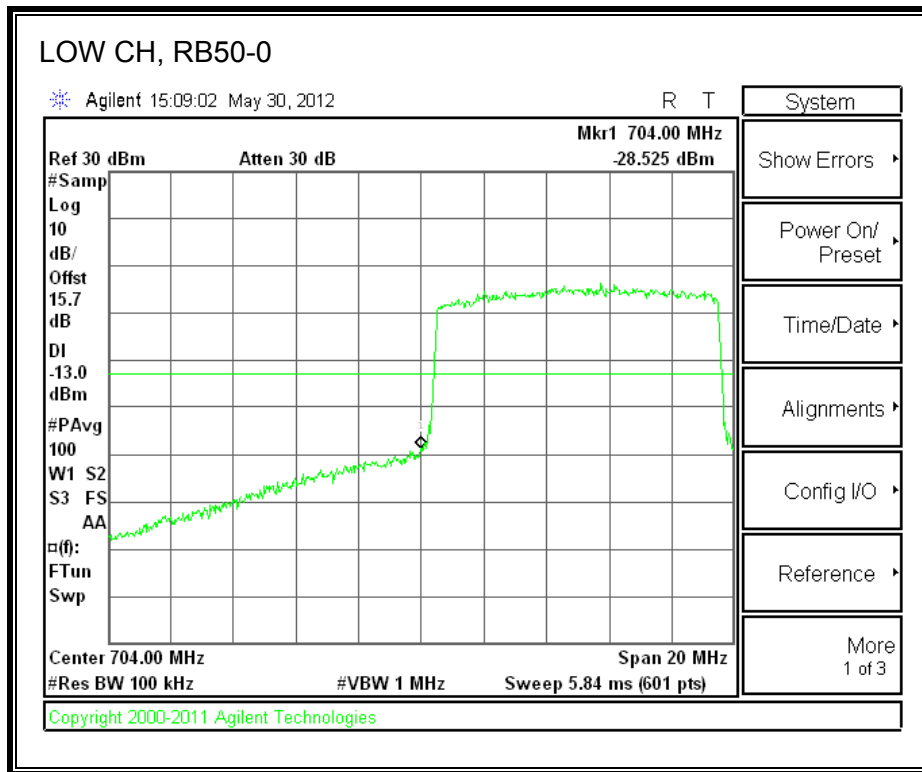

LTE QPSK Band 4 (20.0 MHz BAND WIDTH)

LTE 16QAM Band 4 (20.0 MHz BAND WIDTH)

8.2.3. A1428 LAT PORT LTE BAND 17

LTE QPSK Band 17 (5.0 MHz BAND WIDTH)

LTE 16QAM Band 17 (5.0 MHz BAND WIDTH)

LTE QPSK Band 17 (10.0 MHz BAND WIDTH)

LTE 16QAM Band 17 (10.0 MHz BAND WIDTH)

8.2.4. A1428 LAT PORT LTE BAND 5

LTE QPSK Band 5 (1.4 MHz BAND WIDTH)

LTE 16QAM Band 4 (1.4 MHz BAND WIDTH)

LTE QPSK Band 5 (3.0 MHz BAND WIDTH)

LTE 16QAM Band 5 (3.0 MHz BAND WIDTH)