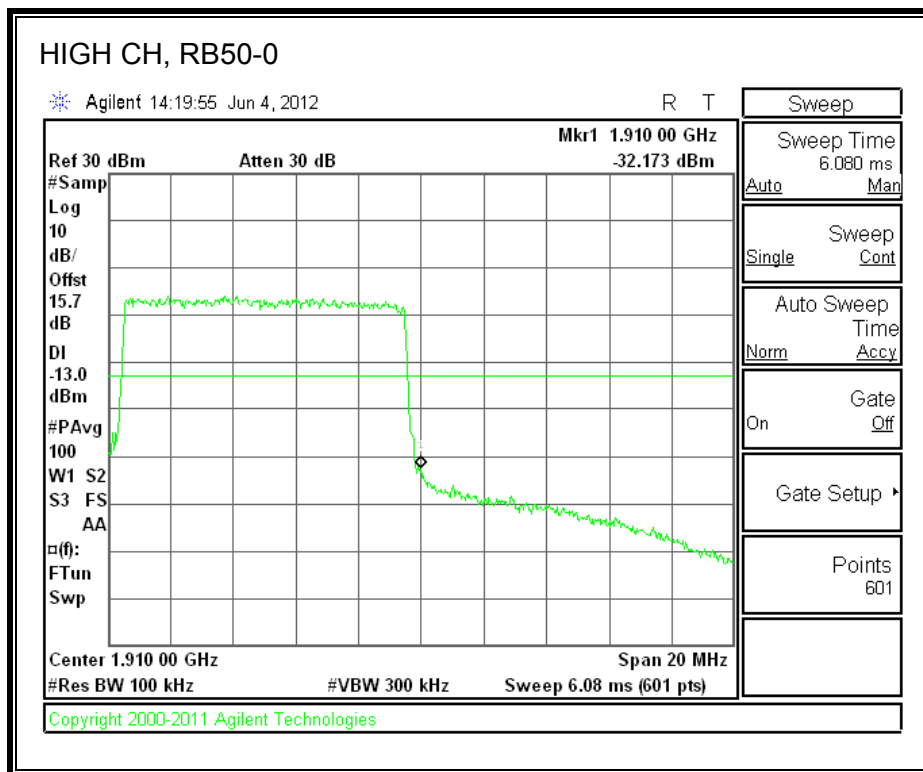

LTE QPSK Band 25 (15.0 MHz BAND WIDTH)

LTE 16QAM Band 2 (15.0 MHz BAND WIDTH)

LTE QPSK Band 25 (20.0 MHz BAND WIDTH)

LTE 16QAM Band 25 (20.0 MHz BAND WIDTH)

8.2.7. A1428 LAT PORT LTE BAND 2

LTE QPSK Band 2 (1.4 MHz BAND WIDTH)

LTE 16QAM Band 2 (1.4 MHz BAND WIDTH)

LTE QPSK Band 2 (3.0 MHz BAND WIDTH)

LTE 16QAM Band 2 (3.0 MHz BAND WIDTH)

LTE QPSK Band 5 (5.0 MHz BAND WIDTH)

LTE 16QAM Band 2 (5.0 MHz BAND WIDTH)

LTE QPSK Band 2 (10.0 MHz BAND WIDTH)

LTE 16QAM Band 2 (10.0 MHz BAND WIDTH)

LTE QPSK Band 2 (15.0 MHz BAND WIDTH)

LTE 16QAM Band 2 (15.0 MHz BAND WIDTH)

LTE QPSK Band 2 (20.0 MHz BAND WIDTH)

LTE 16QAM Band 2 (20.0 MHz BAND WIDTH)

8.2.8. A1428 UAT PORT LTE BAND 4