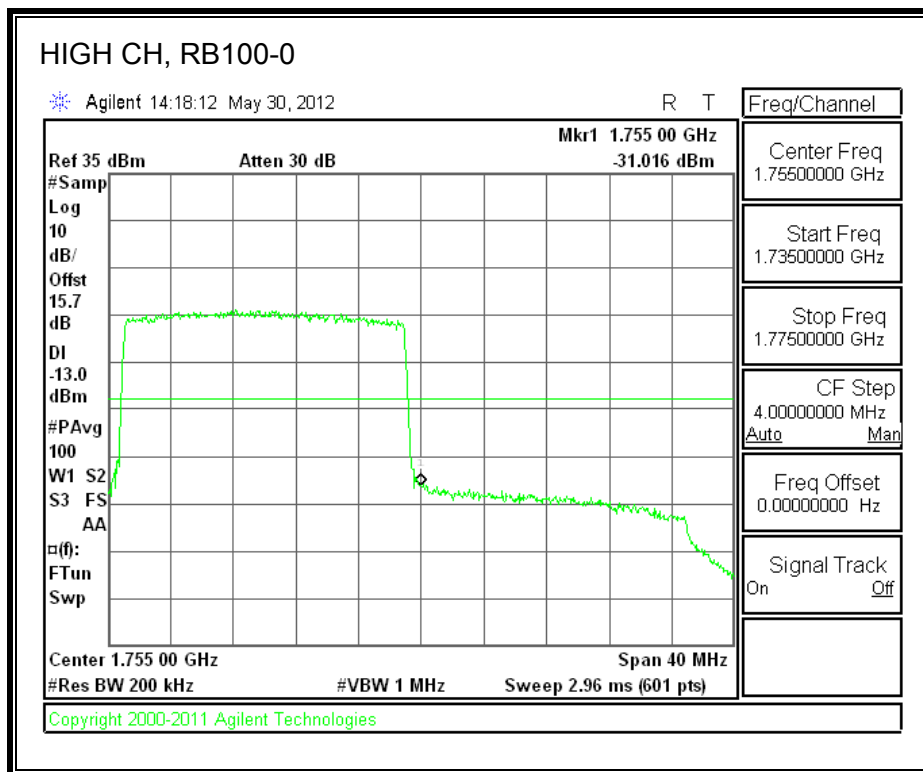

LTE QPSK Band 4 (5.0 MHz BAND WIDTH)

LTE 16QAM Band 4 (5.0 MHz BAND WIDTH)

LTE QPSK Band 4 (10.0 MHz BAND WIDTH)

LTE 16QAM Band 4 (10.0 MHz BAND WIDTH)

LTE QPSK Band 4 (15.0 MHz BAND WIDTH)

LTE 16QAM Band 4 (15.0 MHz BAND WIDTH)

LTE QPSK Band 4 (20.0 MHz BAND WIDTH)

LTE 16QAM Band 4 (20.0 MHz BAND WIDTH)

8.2.3. A1428 LAT PORT LTE BAND 17

LTE QPSK Band 17 (5.0 MHz BAND WIDTH)

LTE 16QAM Band 17 (5.0 MHz BAND WIDTH)

LTE QPSK Band 17 (10.0 MHz BAND WIDTH)