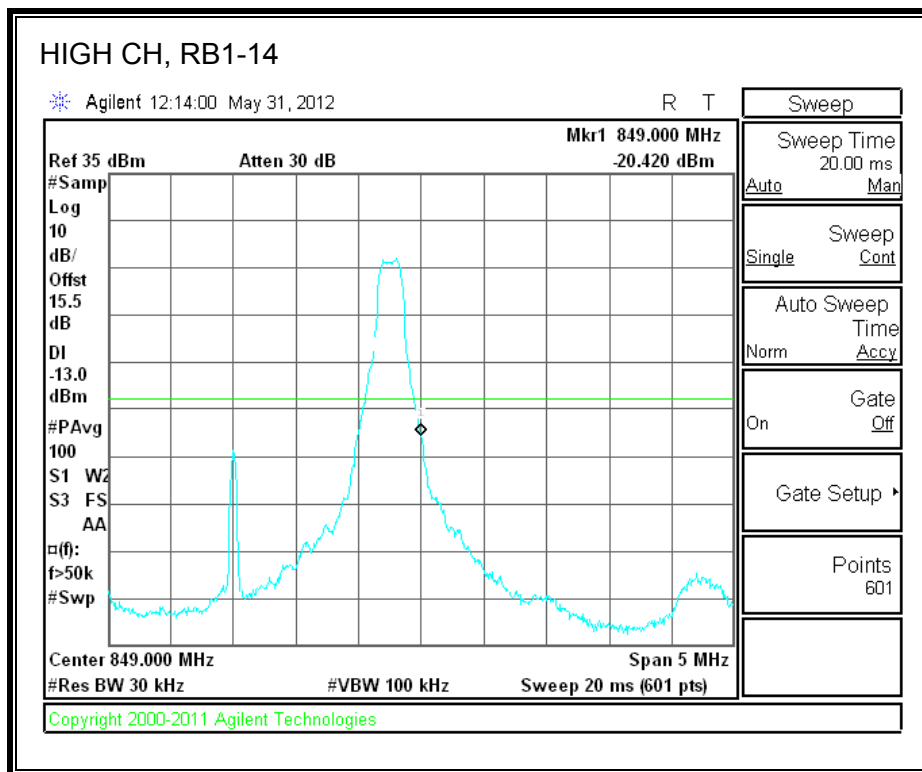

LTE 16QAM Band 17 (10.0 MHz BAND WIDTH)

8.2.4. A1428 LAT PORT LTE BAND 5

LTE QPSK Band 5 (1.4 MHz BAND WIDTH)

LTE 16QAM Band 4 (1.4 MHz BAND WIDTH)

LTE QPSK Band 5 (3.0 MHz BAND WIDTH)

LTE 16QAM Band 5 (3.0 MHz BAND WIDTH)

LTE QPSK Band 5 (5.0 MHz BAND WIDTH)

LTE 16QAM Band 5 (5.0 MHz BAND WIDTH)

LTE QPSK Band 5 (10.0 MHz BAND WIDTH)

LTE 16QAM Band 5 (10.0 MHz BAND WIDTH)

8.2.5. A1429 LAT PORT LTE BAND 13

LTE QPSK 779.5 MHz Band 13, 775 – 777MHz (5MHz Bandwidth)