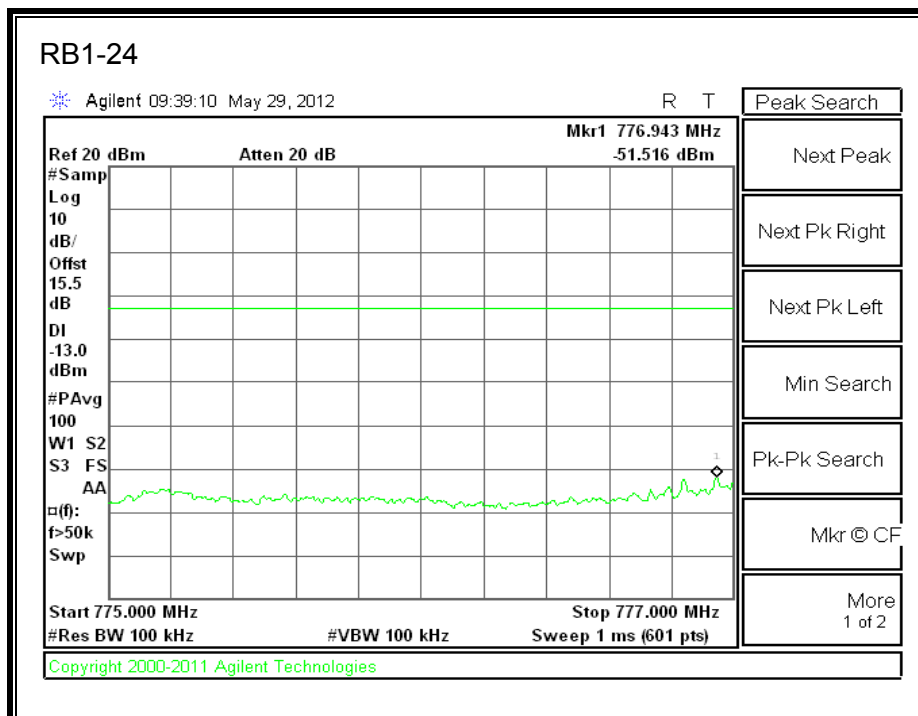

LTE QPSK Band 5 (5.0 MHz BAND WIDTH)

LTE 16QAM Band 5 (5.0 MHz BAND WIDTH)

LTE QPSK Band 5 (10.0 MHz BAND WIDTH)

LTE 16QAM Band 5 (10.0 MHz BAND WIDTH)

8.2.5. A1429 LAT PORT LTE BAND 13

LTE QPSK 779.5 MHz Band 13, 775 – 777MHz (5MHz Bandwidth)

LTE 16QAM 779.5MHz Band 13, 775 - 777MHz (5MHz Bandwidth)

LTE QPSK 779.5MHz Band 13, 783 - 793MHz (5MHz Bandwidth)

LTE 16QAM 779.5MHz Band 13, 783 - 793MHz (5MHz Bandwidth)

LTE QPSK 779.5MHz Band 13, 763 - 775MHz (5MHz Bandwidth)