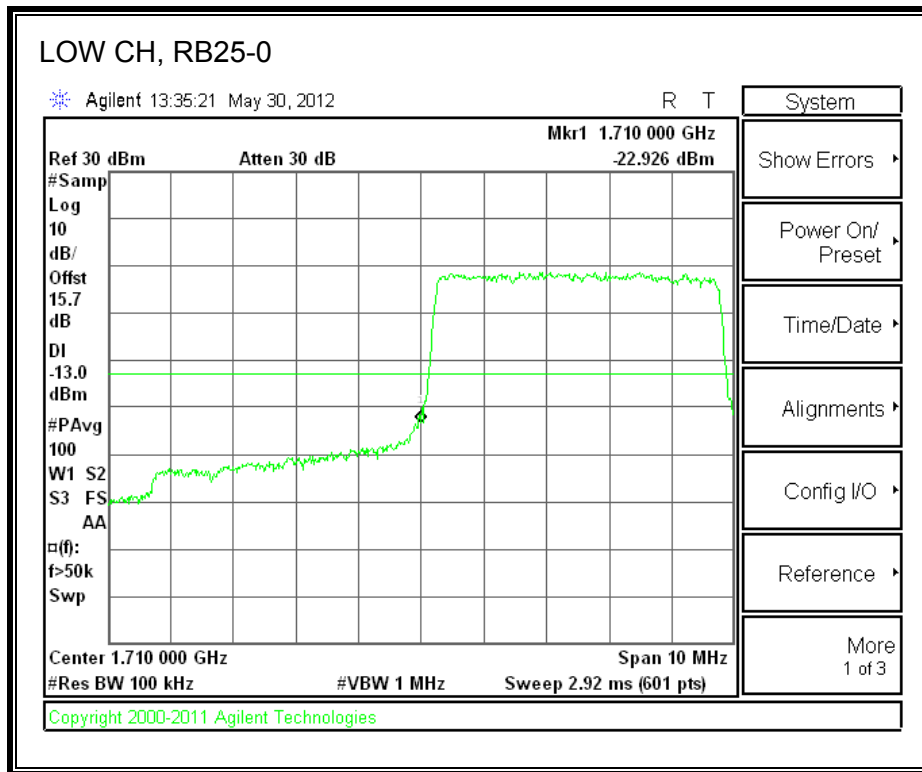

LTE QPSK Band 4 (5.0 MHz BAND WIDTH)

LTE 16QAM Band 4 (5.0 MHz BAND WIDTH)

LTE QPSK Band 4 (10.0 MHz BAND WIDTH)

LTE 16QAM Band 4 (10.0 MHz BAND WIDTH)

LTE QPSK Band 4 (15.0 MHz BAND WIDTH)

LTE 16QAM Band 4 (15.0 MHz BAND WIDTH)

LTE QPSK Band 4 (20.0 MHz BAND WIDTH)

LTE 16QAM Band 4 (20.0 MHz BAND WIDTH)

8.2.3. A1428 LAT PORT LTE BAND 17

LTE QPSK Band 17 (5.0 MHz BAND WIDTH)

LTE 16QAM Band 17 (5.0 MHz BAND WIDTH)

LTE QPSK Band 17 (10.0 MHz BAND WIDTH)