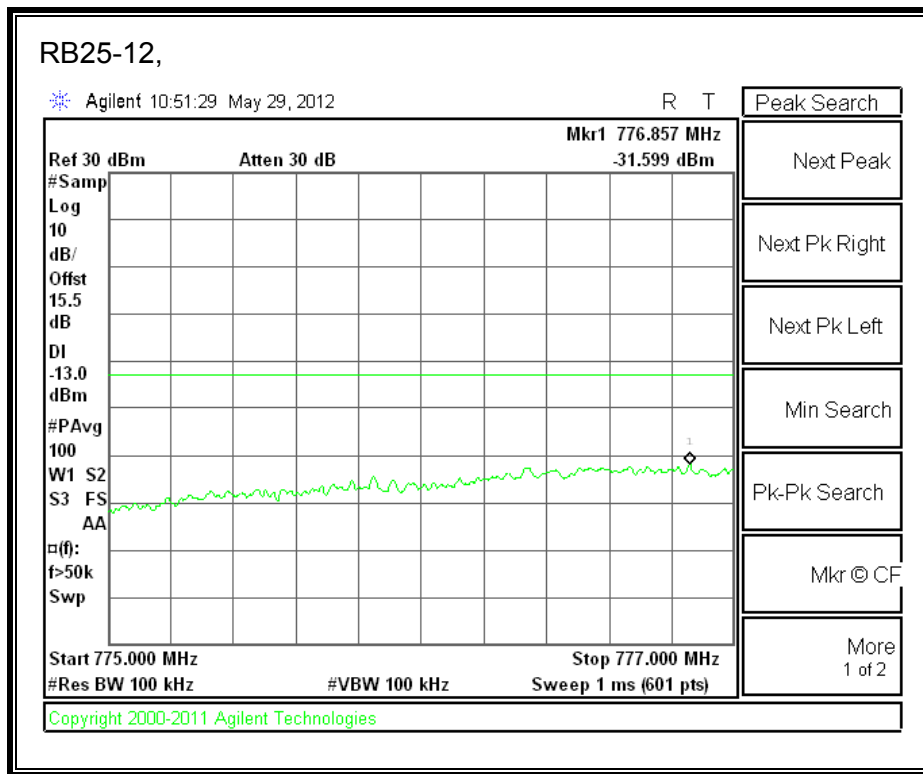

LTE 16QAM 784.5MHz Band 13, 775 - 777MHz (5MHz Bandwidth)

LTE QPSK 784.5MHz Band 13, 783 - 793MHz (5MHz Bandwidth)

LTE 16QAM 784.5MHz Band 13, 783 - 793MHz (5MHz Bandwidth)

LTE QPSK 784.5MHz Band 13, 763 - 775MHz (5MHz Bandwidth)

LTE 16QAM 784.5MHz Band 13, 763-775MHz (5MHz Bandwidth)

LTE QPSK 784.5MHz Band 13, 793 - 805MHz (5MHz Bandwidth)

LTE 16QAM 784.5MHz Band 13, 793 - 805MHz (5MHz Bandwidth)

LTE QPSK 782MHz Band 13, 775 - 777MHz (10MHz Bandwidth)

LTE 16QAM Band 13, 775 - 777MHz (10MHz Bandwidth)

LTE QPSK 782MHz Band 13, 783 - 793MHz (10MHz Bandwidth)

LTE 16QAM Band 13, 782MHz 783 - 793MHz (10MHz Bandwidth)

LTE QPSK 782MHz Band 13, 763 - 775MHz (10MHz Bandwidth)

LTE QPSK Band 13, 793 - 805MHz (10MHz Bandwidth)

LTE 16QAM Band 13, 793 - 805MHz (10MHz Bandwidth)

8.2.6. A1429 UAT PORT LTE BAND 25

LTE QPSK Band 25 (1.4 MHz BAND WIDTH)

LTE 16QAM Band 25 (1.4 MHz BAND WIDTH)