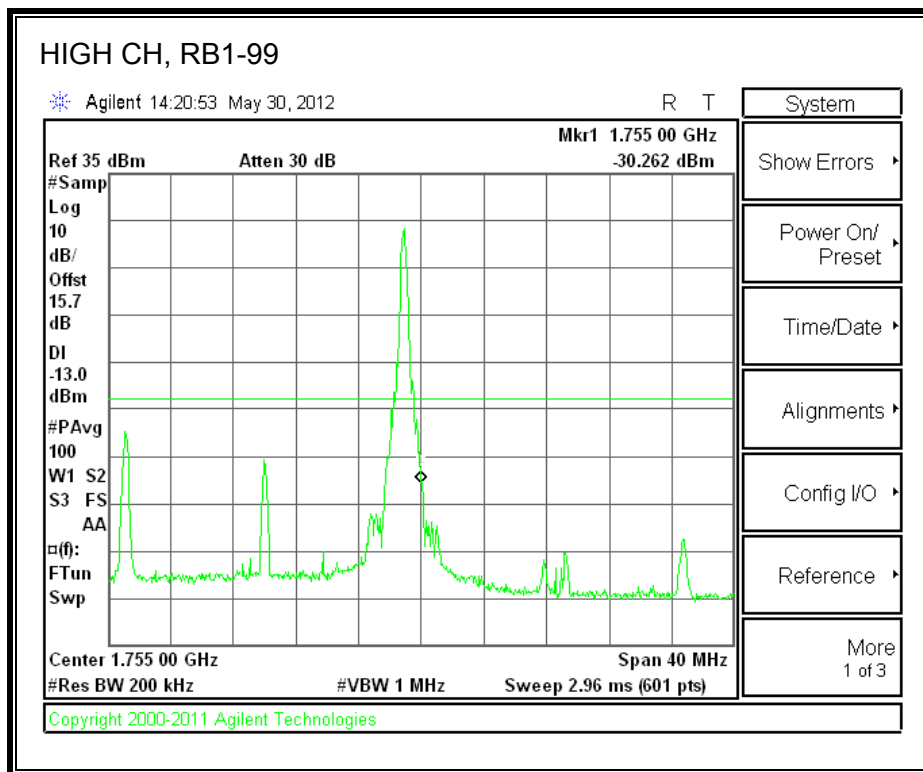

LTE QPSK Band 4 (5.0 MHz BAND WIDTH)

LTE 16QAM Band 4 (5.0 MHz BAND WIDTH)

LTE QPSK Band 4 (10.0 MHz BAND WIDTH)

LTE 16QAM Band 4 (10.0 MHz BAND WIDTH)

LTE QPSK Band 4 (15.0 MHz BAND WIDTH)

LTE 16QAM Band 4 (15.0 MHz BAND WIDTH)

LTE QPSK Band 4 (20.0 MHz BAND WIDTH)

LTE 16QAM Band 4 (20.0 MHz BAND WIDTH)

8.2.3. A1428 LAT PORT LTE BAND 17

LTE QPSK Band 17 (5.0 MHz BAND WIDTH)

LTE 16QAM Band 17 (5.0 MHz BAND WIDTH)

LTE QPSK Band 17 (10.0 MHz BAND WIDTH)

LTE 16QAM Band 17 (10.0 MHz BAND WIDTH)

8.2.4. A1428 LAT PORT LTE BAND 5

LTE QPSK Band 5 (1.4 MHz BAND WIDTH)

LTE 16QAM Band 4 (1.4 MHz BAND WIDTH)

LTE QPSK Band 5 (3.0 MHz BAND WIDTH)

LTE 16QAM Band 5 (3.0 MHz BAND WIDTH)

LTE QPSK Band 5 (5.0 MHz BAND WIDTH)

LTE 16QAM Band 5 (5.0 MHz BAND WIDTH)

LTE QPSK Band 5 (10.0 MHz BAND WIDTH)

LTE 16QAM Band 5 (10.0 MHz BAND WIDTH)

8.2.5. A1429 LAT PORT LTE BAND 13

LTE QPSK 779.5 MHz Band 13, 775 – 777MHz (5MHz Bandwidth)