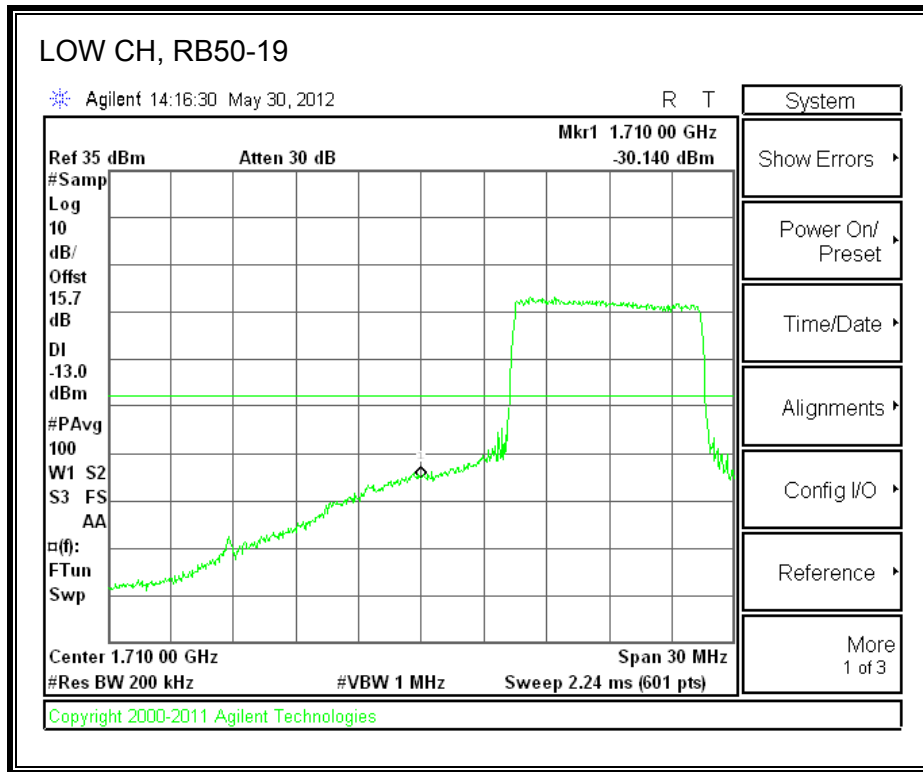

LTE QPSK Band 4 (20.0 MHz BAND WIDTH)

LTE 16QAM Band 4 (20.0 MHz BAND WIDTH)

8.2.3. A1428 LAT PORT LTE BAND 17

LTE QPSK Band 17 (5.0 MHz BAND WIDTH)

LTE 16QAM Band 17 (5.0 MHz BAND WIDTH)

LTE QPSK Band 17 (10.0 MHz BAND WIDTH)

LTE 16QAM Band 17 (10.0 MHz BAND WIDTH)

8.2.4. A1428 LAT PORT LTE BAND 5

LTE QPSK Band 5 (1.4 MHz BAND WIDTH)

LTE 16QAM Band 4 (1.4 MHz BAND WIDTH)

LTE QPSK Band 5 (3.0 MHz BAND WIDTH)

LTE 16QAM Band 5 (3.0 MHz BAND WIDTH)