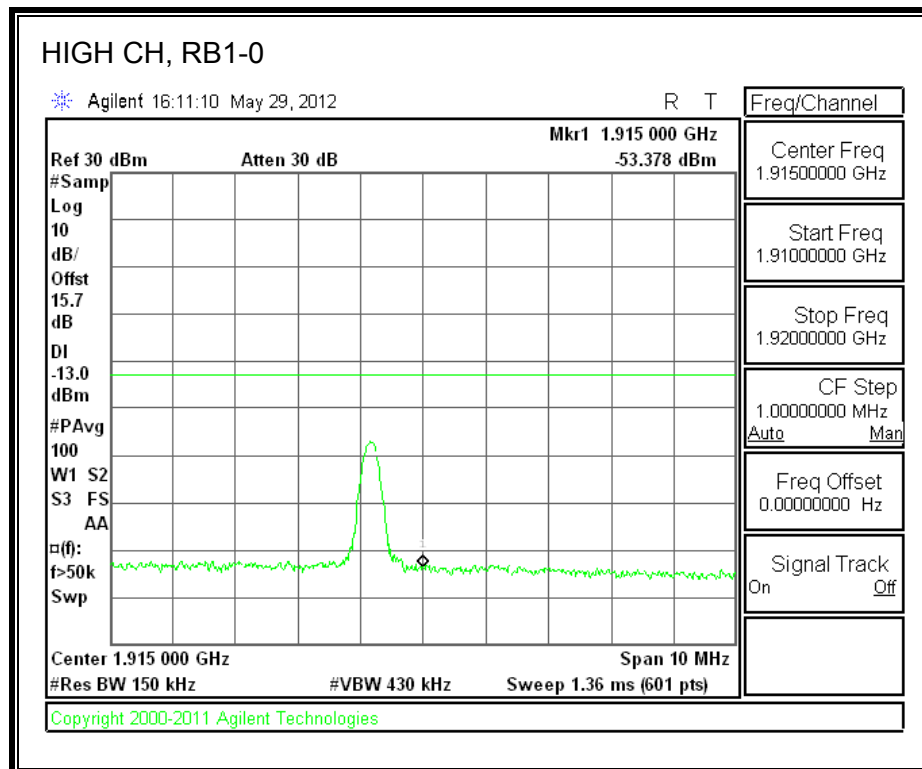

LTE QPSK Band 25 (3.0 MHz BAND WIDTH)

LTE 16QAM Band 25 (3.0 MHz BAND WIDTH)

LTE QPSK Band 25 (5.0 MHz BAND WIDTH)

LTE 16QAM Band 25 (5.0 MHz BAND WIDTH)

LTE QPSK Band 25 (10.0 MHz BAND WIDTH)

LTE 16QAM Band 25 (10.0 MHz BAND WIDTH)

LTE QPSK Band 25 (15.0 MHz BAND WIDTH)

LTE 16QAM Band 2 (15.0 MHz BAND WIDTH)

LTE QPSK Band 25 (20.0 MHz BAND WIDTH)

LTE 16QAM Band 25 (20.0 MHz BAND WIDTH)

8.2.7. A1428 LAT PORT LTE BAND 2

LTE QPSK Band 2 (1.4 MHz BAND WIDTH)

LTE 16QAM Band 2 (1.4 MHz BAND WIDTH)

LTE QPSK Band 2 (3.0 MHz BAND WIDTH)

LTE 16QAM Band 2 (3.0 MHz BAND WIDTH)

LTE QPSK Band 5 (5.0 MHz BAND WIDTH)

LTE 16QAM Band 2 (5.0 MHz BAND WIDTH)

LTE QPSK Band 2 (10.0 MHz BAND WIDTH)

LTE 16QAM Band 2 (10.0 MHz BAND WIDTH)

LTE QPSK Band 2 (15.0 MHz BAND WIDTH)

LTE 16QAM Band 2 (15.0 MHz BAND WIDTH)

LTE QPSK Band 2 (20.0 MHz BAND WIDTH)

LTE 16QAM Band 2 (20.0 MHz BAND WIDTH)

8.2.8. A1428 UAT PORT LTE BAND 4