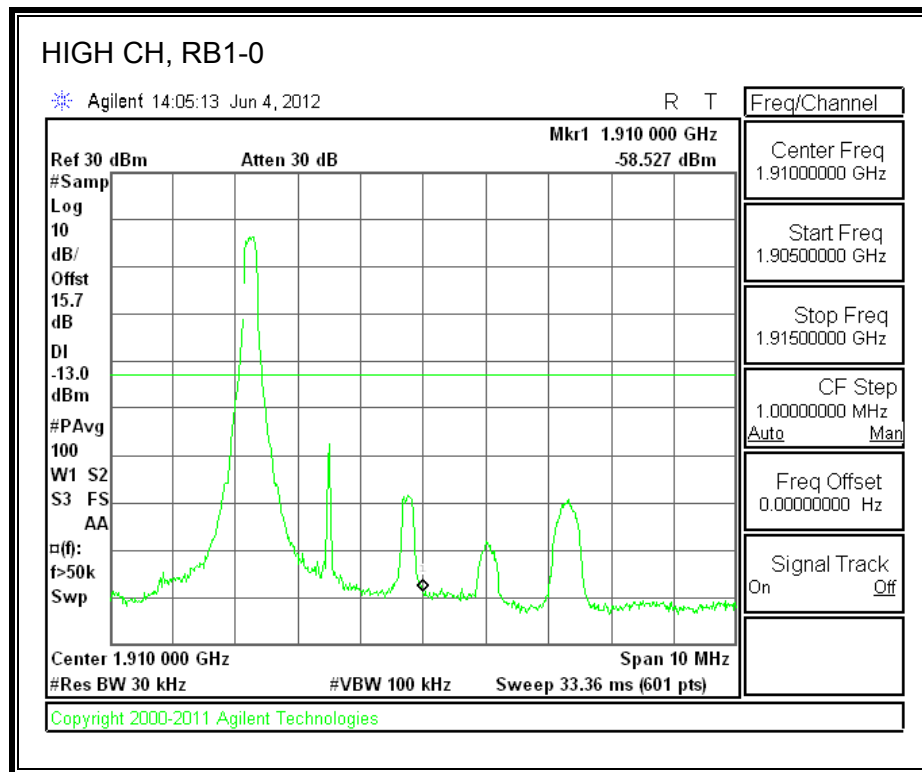

LTE QPSK Band 25 (15.0 MHz BAND WIDTH)

LTE 16QAM Band 2 (15.0 MHz BAND WIDTH)

LTE QPSK Band 25 (20.0 MHz BAND WIDTH)

LTE 16QAM Band 25 (20.0 MHz BAND WIDTH)

8.2.7. A1428 LAT PORT LTE BAND 2

LTE QPSK Band 2 (1.4 MHz BAND WIDTH)

LTE 16QAM Band 2 (1.4 MHz BAND WIDTH)

LTE QPSK Band 2 (3.0 MHz BAND WIDTH)

LTE 16QAM Band 2 (3.0 MHz BAND WIDTH)

LTE QPSK Band 5 (5.0 MHz BAND WIDTH)

LTE 16QAM Band 2 (5.0 MHz BAND WIDTH)

LTE QPSK Band 2 (10.0 MHz BAND WIDTH)

LTE 16QAM Band 2 (10.0 MHz BAND WIDTH)

LTE QPSK Band 2 (15.0 MHz BAND WIDTH)

LTE 16QAM Band 2 (15.0 MHz BAND WIDTH)

LTE QPSK Band 2 (20.0 MHz BAND WIDTH)

LTE 16QAM Band 2 (20.0 MHz BAND WIDTH)

8.2.8. A1428 UAT PORT LTE BAND 4