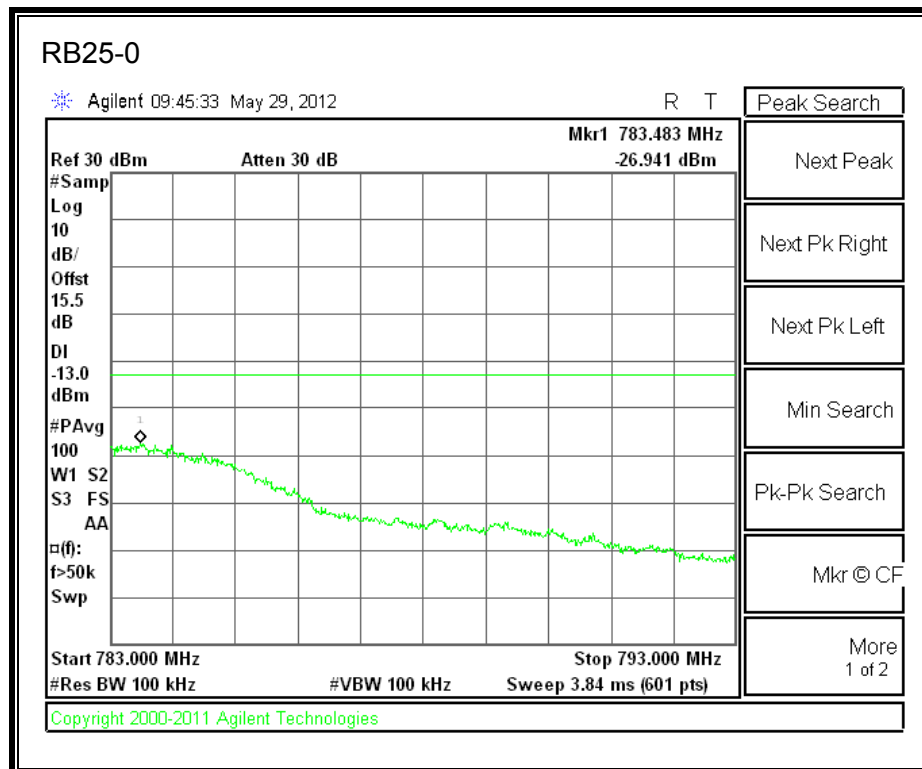

LTE QPSK Band 5 (5.0 MHz BAND WIDTH)

LTE 16QAM Band 5 (5.0 MHz BAND WIDTH)

LTE QPSK Band 5 (10.0 MHz BAND WIDTH)

LTE 16QAM Band 5 (10.0 MHz BAND WIDTH)

8.2.5. A1429 LAT PORT LTE BAND 13

LTE QPSK 779.5 MHz Band 13, 775 – 777MHz (5MHz Bandwidth)

LTE 16QAM 779.5MHz Band 13, 775 - 777MHz (5MHz Bandwidth)

LTE QPSK 779.5MHz Band 13, 783 - 793MHz (5MHz Bandwidth)

LTE 16QAM 779.5MHz Band 13, 783 - 793MHz (5MHz Bandwidth)

LTE QPSK 779.5MHz Band 13, 763 - 775MHz (5MHz Bandwidth)

LTE 16QAM 779.5MHz Band 13, 763-775MHz (5MHz Bandwidth)

LTE QPSK 779.5MHz Band 13, 793 - 805MHz (5MHz Bandwidth)

LTE 16QAM 779.5MHz Band 13, 793 - 805MHz (5MHz Bandwidth)

LTE QPSK 782 MHz Band 13, 775 - 777MHz (5MHz Bandwidth)