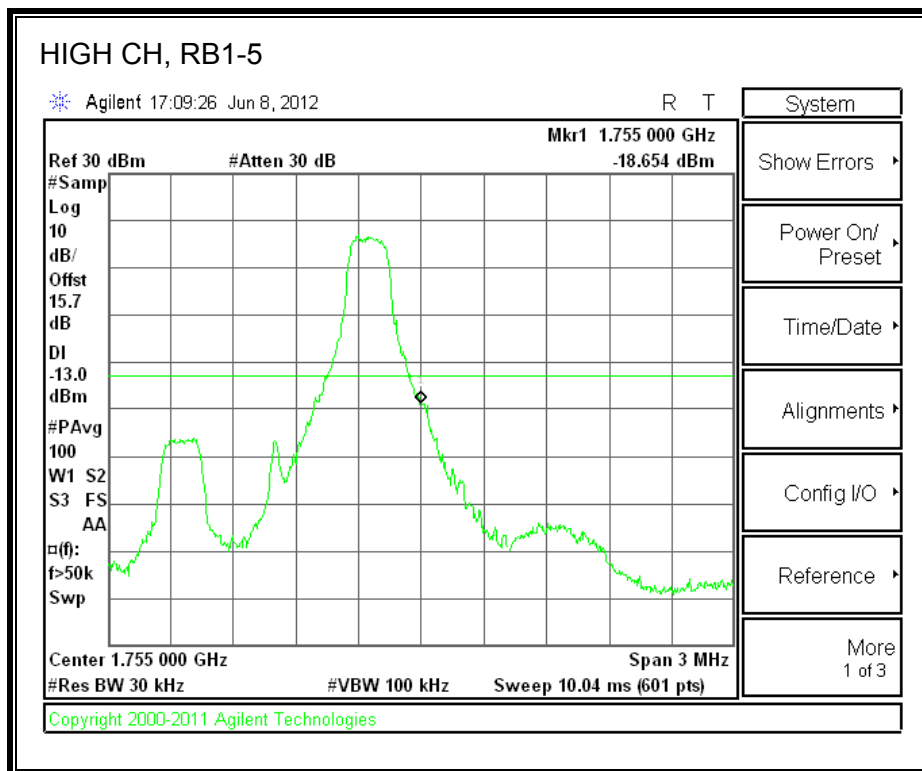

LTE 16QAM Band 2 (1.4 MHz BAND WIDTH)

LTE QPSK Band 2 (3.0 MHz BAND WIDTH)

LTE 16QAM Band 2 (3.0 MHz BAND WIDTH)

LTE QPSK Band 5 (5.0 MHz BAND WIDTH)

LTE 16QAM Band 2 (5.0 MHz BAND WIDTH)

LTE QPSK Band 2 (10.0 MHz BAND WIDTH)

LTE 16QAM Band 2 (10.0 MHz BAND WIDTH)

LTE QPSK Band 2 (15.0 MHz BAND WIDTH)

LTE 16QAM Band 2 (15.0 MHz BAND WIDTH)

LTE QPSK Band 2 (20.0 MHz BAND WIDTH)

LTE 16QAM Band 2 (20.0 MHz BAND WIDTH)

8.2.8. A1428 UAT PORT LTE BAND 4

LTE QPSK Band 4 (1.4 MHz BAND WIDTH)

LTE 16QAM Band 4 (1.4 MHz BAND WIDTH)

LTE QPSK Band 4 (3.0 MHz BAND WIDTH)

LTE 16QAM Band 4 (3.0 MHz BAND WIDTH)

LTE QPSK Band 4 (5.0 MHz BAND WIDTH)

LTE 16QAM Band 4 (5.0 MHz BAND WIDTH)

LTE QPSK Band 4 (10.0 MHz BAND WIDTH)

LTE 16QAM Band 4 (10.0 MHz BAND WIDTH)

LTE QPSK Band 4 (15.0 MHz BAND WIDTH)

LTE 16QAM Band 4 (15.0 MHz BAND WIDTH)

LTE QPSK Band 4 (20.0 MHz BAND WIDTH)

LTE 16QAM Band 4 (20.0 MHz BAND WIDTH)