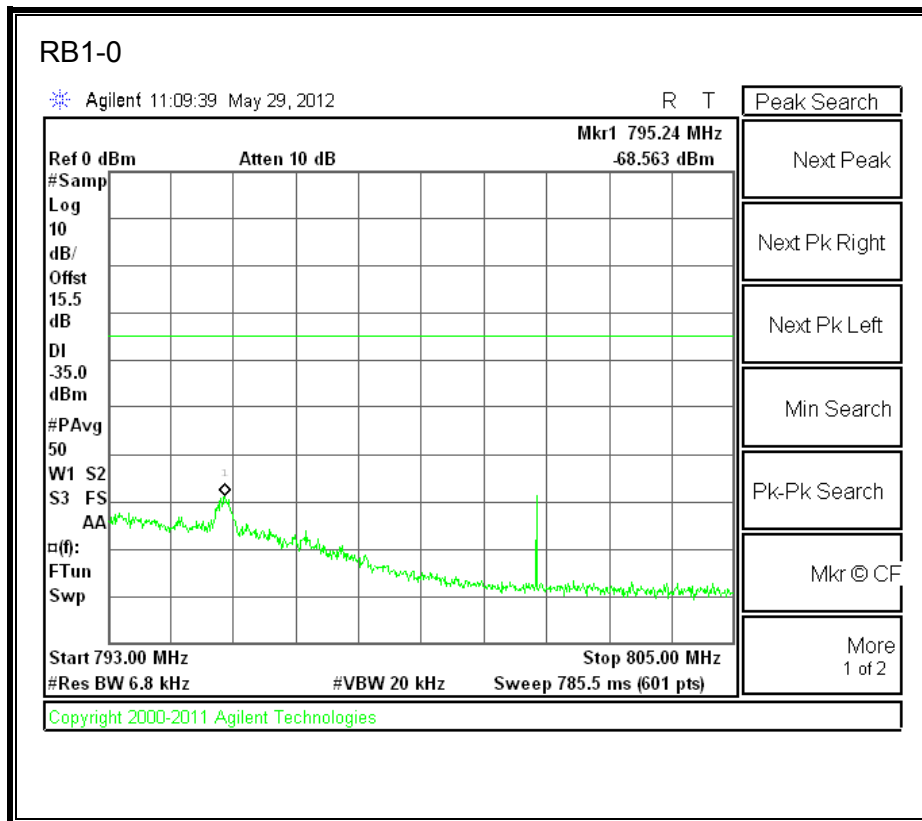

LTE 16QAM 784.5MHz Band 13, 763-775MHz (5MHz Bandwidth)

LTE QPSK 784.5MHz Band 13, 793 - 805MHz (5MHz Bandwidth)

LTE 16QAM 784.5MHz Band 13, 793 - 805MHz (5MHz Bandwidth)

LTE QPSK 782MHz Band 13, 775 - 777MHz (10MHz Bandwidth)

LTE 16QAM Band 13, 775 - 777MHz (10MHz Bandwidth)

LTE QPSK 782MHz Band 13, 783 - 793MHz (10MHz Bandwidth)

LTE 16QAM Band 13, 782MHz 783 - 793MHz (10MHz Bandwidth)

LTE QPSK 782MHz Band 13, 763 - 775MHz (10MHz Bandwidth)

LTE QPSK Band 13, 793 - 805MHz (10MHz Bandwidth)

LTE 16QAM Band 13, 793 - 805MHz (10MHz Bandwidth)

8.2.6. A1429 UAT PORT LTE BAND 25

LTE QPSK Band 25 (1.4 MHz BAND WIDTH)

LTE 16QAM Band 25 (1.4 MHz BAND WIDTH)