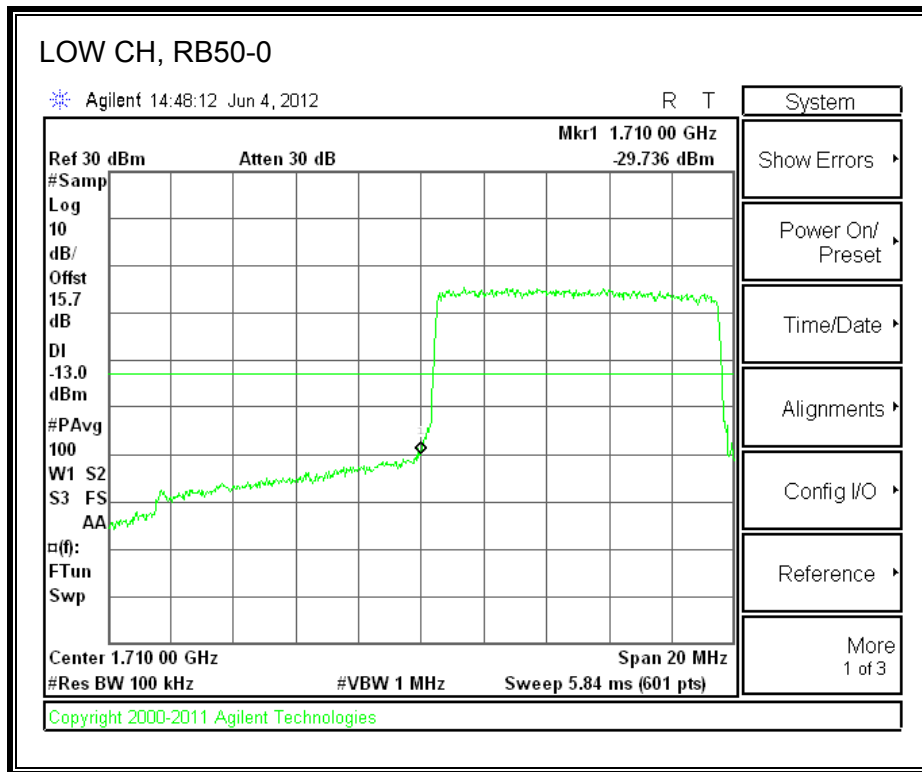

LTE 16QAM Band 2 (10.0 MHz BAND WIDTH)

LTE QPSK Band 2 (15.0 MHz BAND WIDTH)

LTE 16QAM Band 2 (15.0 MHz BAND WIDTH)

LTE QPSK Band 2 (20.0 MHz BAND WIDTH)

LTE 16QAM Band 2 (20.0 MHz BAND WIDTH)

8.2.8. A1428 UAT PORT LTE BAND 4

LTE QPSK Band 4 (1.4 MHz BAND WIDTH)

LTE 16QAM Band 4 (1.4 MHz BAND WIDTH)

LTE QPSK Band 4 (3.0 MHz BAND WIDTH)

LTE 16QAM Band 4 (3.0 MHz BAND WIDTH)

LTE QPSK Band 4 (5.0 MHz BAND WIDTH)

LTE 16QAM Band 4 (5.0 MHz BAND WIDTH)

LTE QPSK Band 4 (10.0 MHz BAND WIDTH)

LTE 16QAM Band 4 (10.0 MHz BAND WIDTH)

LTE QPSK Band 4 (15.0 MHz BAND WIDTH)

LTE 16QAM Band 4 (15.0 MHz BAND WIDTH)

LTE QPSK Band 4 (20.0 MHz BAND WIDTH)

LTE 16QAM Band 4 (20.0 MHz BAND WIDTH)