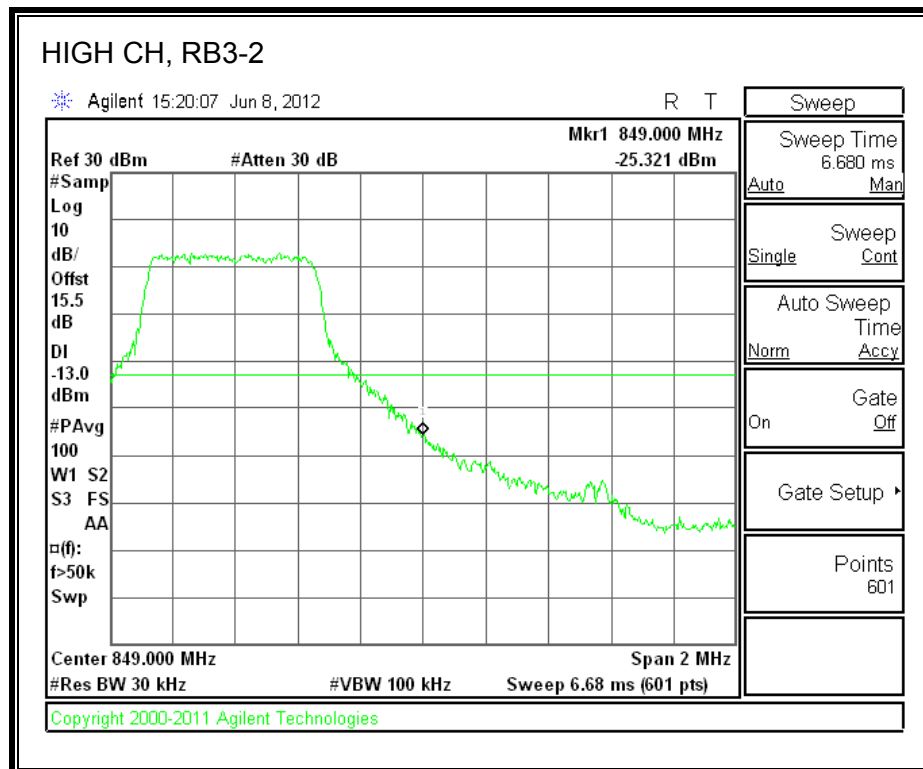

LTE 16QAM Band 17 (10.0 MHz BAND WIDTH)

8.2.4. A1428 LAT PORT LTE BAND 5

LTE QPSK Band 5 (1.4 MHz BAND WIDTH)

LTE 16QAM Band 4 (1.4 MHz BAND WIDTH)

LTE QPSK Band 5 (3.0 MHz BAND WIDTH)

LTE 16QAM Band 5 (3.0 MHz BAND WIDTH)