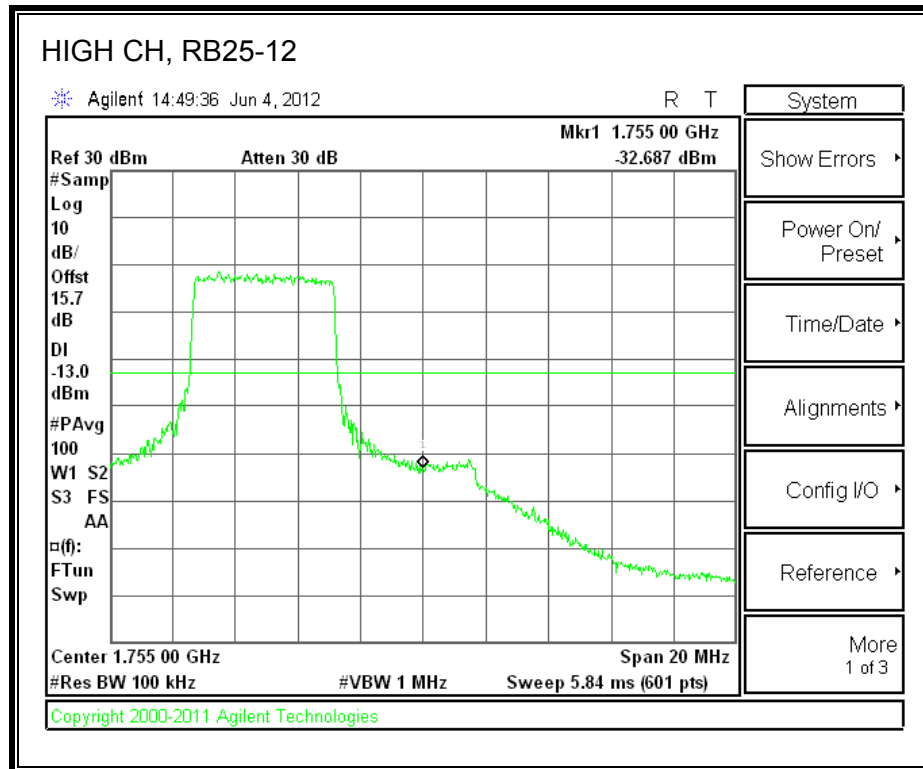

LTE 16QAM Band 2 (10.0 MHz BAND WIDTH)

LTE QPSK Band 2 (15.0 MHz BAND WIDTH)

LTE 16QAM Band 2 (15.0 MHz BAND WIDTH)

LTE QPSK Band 2 (20.0 MHz BAND WIDTH)

LTE 16QAM Band 2 (20.0 MHz BAND WIDTH)

8.2.8. A1428 UAT PORT LTE BAND 4

LTE QPSK Band 4 (1.4 MHz BAND WIDTH)

LTE 16QAM Band 4 (1.4 MHz BAND WIDTH)

LTE QPSK Band 4 (3.0 MHz BAND WIDTH)

LTE 16QAM Band 4 (3.0 MHz BAND WIDTH)

LTE QPSK Band 4 (5.0 MHz BAND WIDTH)

LTE 16QAM Band 4 (5.0 MHz BAND WIDTH)

LTE QPSK Band 4 (10.0 MHz BAND WIDTH)

LTE 16QAM Band 4 (10.0 MHz BAND WIDTH)

LTE QPSK Band 4 (15.0 MHz BAND WIDTH)

LTE 16QAM Band 4 (15.0 MHz BAND WIDTH)

LTE QPSK Band 4 (20.0 MHz BAND WIDTH)

LTE 16QAM Band 4 (20.0 MHz BAND WIDTH)