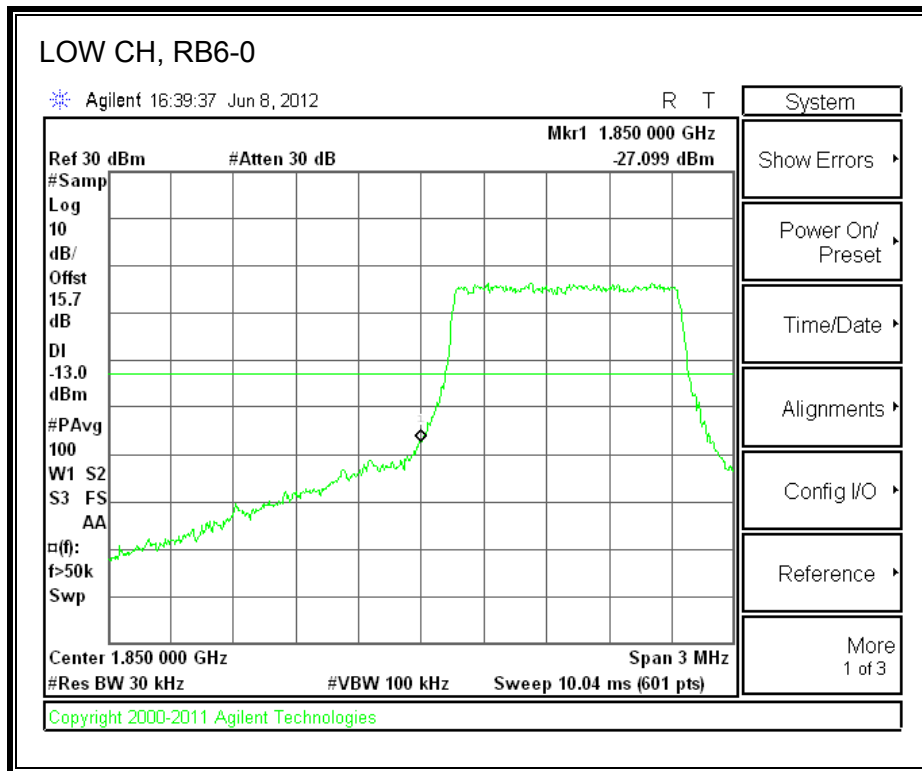

LTE QPSK Band 25 (3.0 MHz BAND WIDTH)

LTE 16QAM Band 25 (3.0 MHz BAND WIDTH)

LTE QPSK Band 25 (5.0 MHz BAND WIDTH)

LTE 16QAM Band 25 (5.0 MHz BAND WIDTH)

LTE QPSK Band 25 (10.0 MHz BAND WIDTH)

LTE 16QAM Band 25 (10.0 MHz BAND WIDTH)

LTE QPSK Band 25 (15.0 MHz BAND WIDTH)

LTE 16QAM Band 2 (15.0 MHz BAND WIDTH)

LTE QPSK Band 25 (20.0 MHz BAND WIDTH)

LTE 16QAM Band 25 (20.0 MHz BAND WIDTH)

8.2.7. A1428 LAT PORT LTE BAND 2

LTE QPSK Band 2 (1.4 MHz BAND WIDTH)

LTE 16QAM Band 2 (1.4 MHz BAND WIDTH)

LTE QPSK Band 2 (3.0 MHz BAND WIDTH)

LTE 16QAM Band 2 (3.0 MHz BAND WIDTH)

LTE QPSK Band 5 (5.0 MHz BAND WIDTH)

LTE 16QAM Band 2 (5.0 MHz BAND WIDTH)

LTE QPSK Band 2 (10.0 MHz BAND WIDTH)

LTE 16QAM Band 2 (10.0 MHz BAND WIDTH)

LTE QPSK Band 2 (15.0 MHz BAND WIDTH)

LTE 16QAM Band 2 (15.0 MHz BAND WIDTH)

LTE QPSK Band 2 (20.0 MHz BAND WIDTH)

LTE 16QAM Band 2 (20.0 MHz BAND WIDTH)

8.2.8. A1428 UAT PORT LTE BAND 4