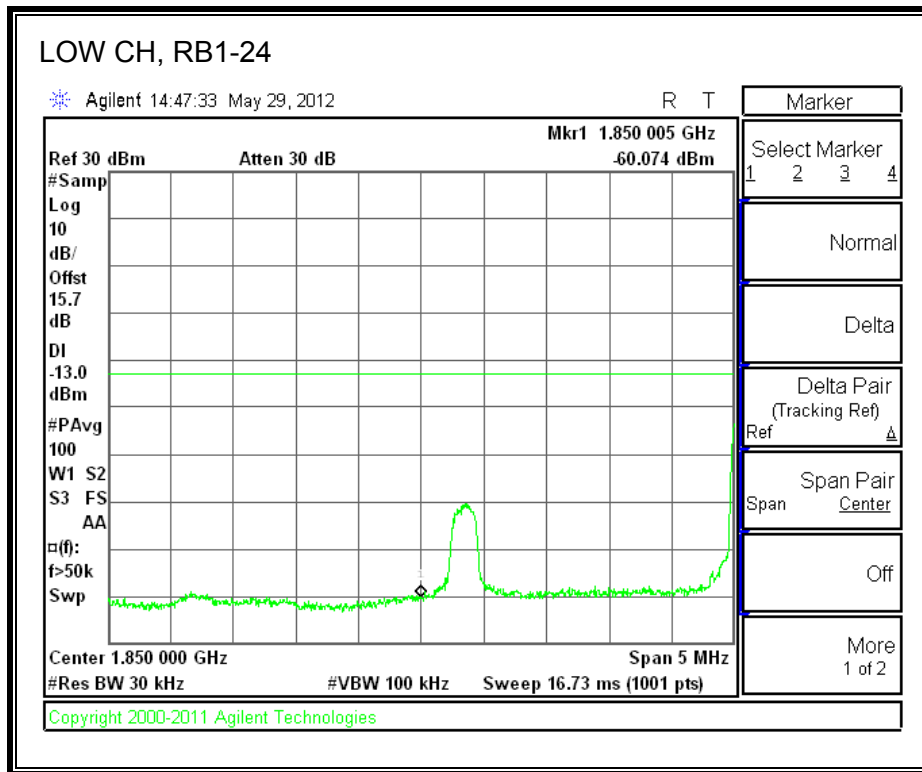

LTE QPSK Band 13, 793 - 805MHz (10MHz Bandwidth)

LTE 16QAM Band 13, 793 - 805MHz (10MHz Bandwidth)

8.2.6. A1429 UAT PORT LTE BAND 25

LTE QPSK Band 25 (1.4 MHz BAND WIDTH)

LTE 16QAM Band 25 (1.4 MHz BAND WIDTH)

LTE QPSK Band 25 (3.0 MHz BAND WIDTH)

LTE 16QAM Band 25 (3.0 MHz BAND WIDTH)

LTE QPSK Band 25 (5.0 MHz BAND WIDTH)

LTE 16QAM Band 25 (5.0 MHz BAND WIDTH)

LTE QPSK Band 25 (10.0 MHz BAND WIDTH)

LTE 16QAM Band 25 (10.0 MHz BAND WIDTH)

LTE QPSK Band 25 (15.0 MHz BAND WIDTH)

LTE 16QAM Band 2 (15.0 MHz BAND WIDTH)

LTE QPSK Band 25 (20.0 MHz BAND WIDTH)

LTE 16QAM Band 25 (20.0 MHz BAND WIDTH)

8.2.7. A1428 LAT PORT LTE BAND 2

LTE QPSK Band 2 (1.4 MHz BAND WIDTH)

LTE 16QAM Band 2 (1.4 MHz BAND WIDTH)

LTE QPSK Band 2 (3.0 MHz BAND WIDTH)

LTE 16QAM Band 2 (3.0 MHz BAND WIDTH)

LTE QPSK Band 5 (5.0 MHz BAND WIDTH)

LTE 16QAM Band 2 (5.0 MHz BAND WIDTH)

LTE QPSK Band 2 (10.0 MHz BAND WIDTH)