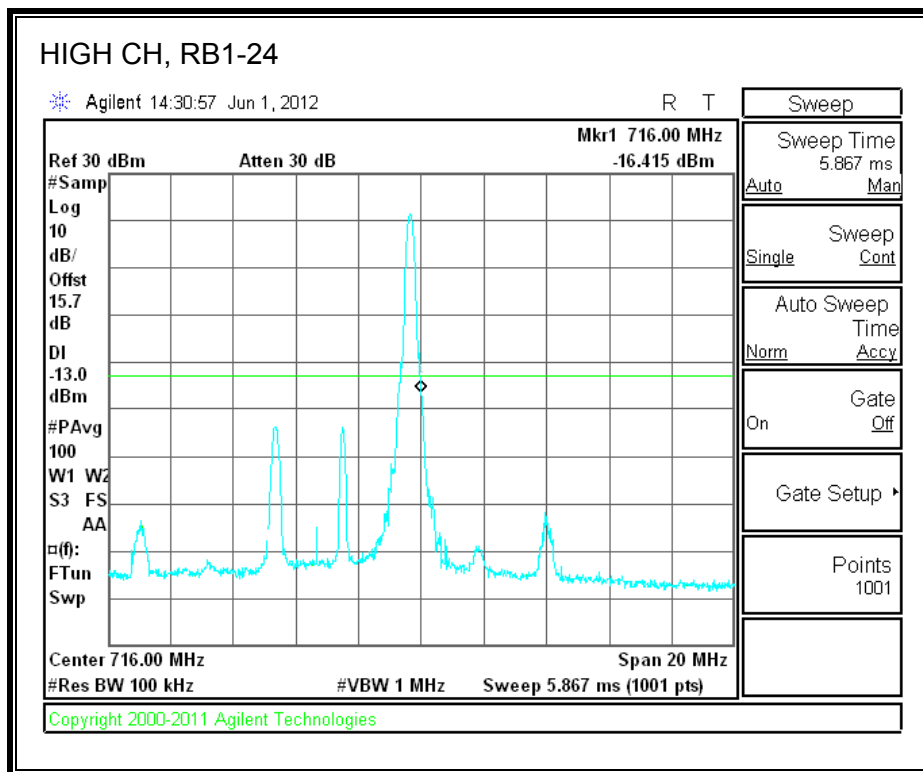

LTE QPSK Band 4 (1.4 MHz BAND WIDTH)

LTE 16QAM Band 4 (1.4 MHz BAND WIDTH)

LTE QPSK Band 4 (3.0 MHz BAND WIDTH)

LTE 16QAM Band 4 (3.0 MHz BAND WIDTH)

LTE QPSK Band 4 (5.0 MHz BAND WIDTH)

LTE 16QAM Band 4 (5.0 MHz BAND WIDTH)

LTE QPSK Band 4 (10.0 MHz BAND WIDTH)

LTE 16QAM Band 4 (10.0 MHz BAND WIDTH)

LTE QPSK Band 4 (15.0 MHz BAND WIDTH)

LTE 16QAM Band 4 (15.0 MHz BAND WIDTH)

LTE QPSK Band 4 (20.0 MHz BAND WIDTH)

LTE 16QAM Band 4 (20.0 MHz BAND WIDTH)

8.2.9. A1428 UAT PORT LTE BAND 17

LTE QPSK Band 17 (5.0 MHz BAND WIDTH)

LTE 16QAM Band 17 (5.0 MHz BAND WIDTH)

LTE QPSK Band 17 (10.0 MHz BAND WIDTH)

LTE 16QAM Band 17 (10.0 MHz BAND WIDTH)