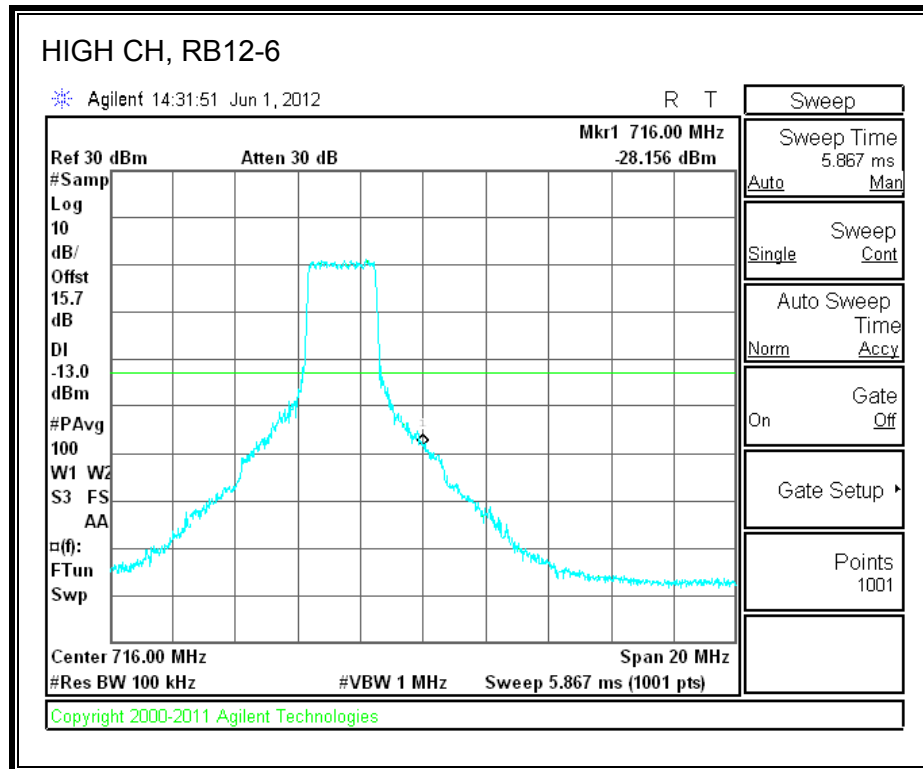

LTE QPSK Band 4 (10.0 MHz BAND WIDTH)

LTE 16QAM Band 4 (10.0 MHz BAND WIDTH)

LTE QPSK Band 4 (15.0 MHz BAND WIDTH)

LTE 16QAM Band 4 (15.0 MHz BAND WIDTH)

LTE QPSK Band 4 (20.0 MHz BAND WIDTH)

LTE 16QAM Band 4 (20.0 MHz BAND WIDTH)

8.2.9. A1428 UAT PORT LTE BAND 17

LTE QPSK Band 17 (5.0 MHz BAND WIDTH)

LTE 16QAM Band 17 (5.0 MHz BAND WIDTH)

LTE QPSK Band 17 (10.0 MHz BAND WIDTH)

LTE 16QAM Band 17 (10.0 MHz BAND WIDTH)