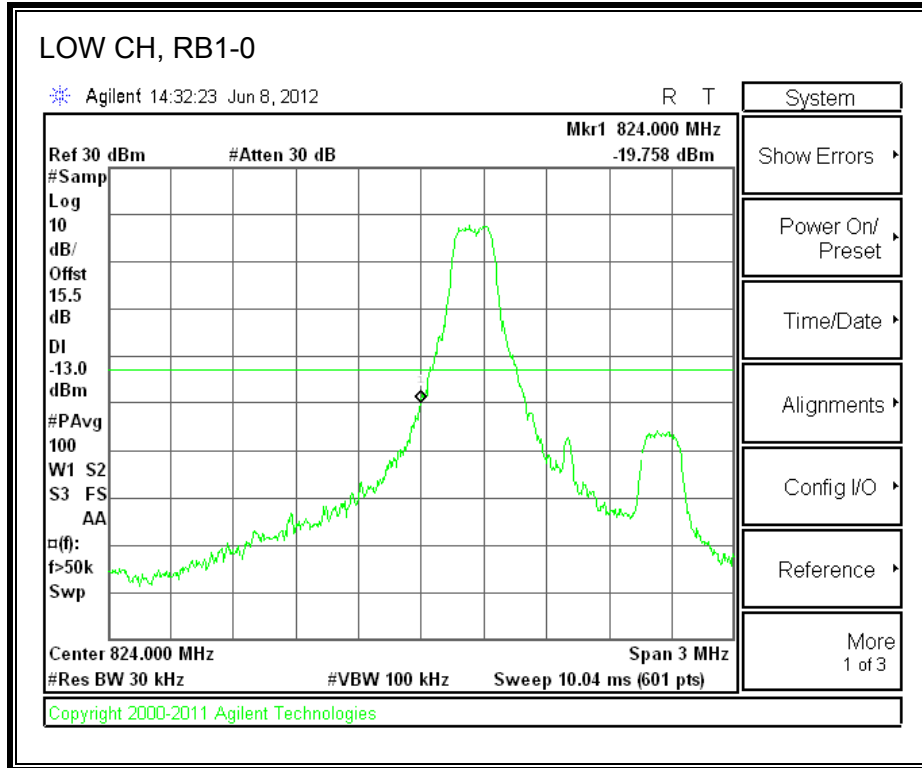

LTE 16QAM Band 17 (10.0 MHz BAND WIDTH)

8.2.4. A1428 LAT PORT LTE BAND 5

LTE QPSK Band 5 (1.4 MHz BAND WIDTH)

LTE 16QAM Band 4 (1.4 MHz BAND WIDTH)

LTE QPSK Band 5 (3.0 MHz BAND WIDTH)

LTE 16QAM Band 5 (3.0 MHz BAND WIDTH)

LTE QPSK Band 5 (5.0 MHz BAND WIDTH)

LTE 16QAM Band 5 (5.0 MHz BAND WIDTH)

LTE QPSK Band 5 (10.0 MHz BAND WIDTH)

LTE 16QAM Band 5 (10.0 MHz BAND WIDTH)

8.2.5. A1429 LAT PORT LTE BAND 13

LTE QPSK 779.5 MHz Band 13, 775 – 777MHz (5MHz Bandwidth)

LTE 16QAM 779.5MHz Band 13, 775 - 777MHz (5MHz Bandwidth)

LTE QPSK 779.5MHz Band 13, 783 - 793MHz (5MHz Bandwidth)

LTE 16QAM 779.5MHz Band 13, 783 - 793MHz (5MHz Bandwidth)

LTE QPSK 779.5MHz Band 13, 763 - 775MHz (5MHz Bandwidth)