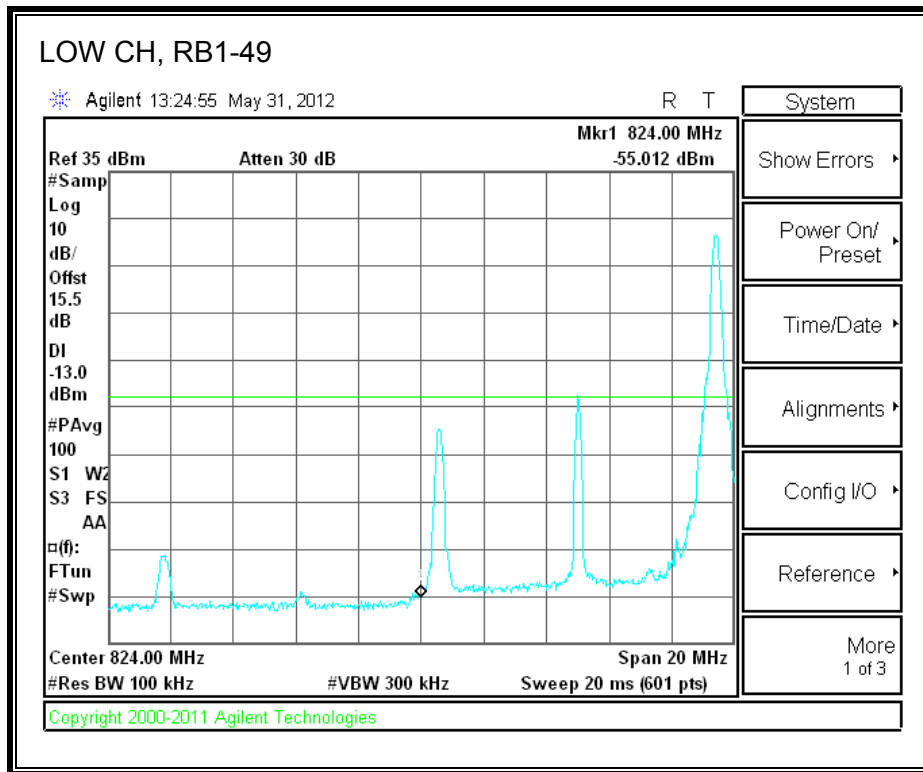

LTE 16QAM Band 17 (10.0 MHz BAND WIDTH)

8.2.4. A1428 LAT PORT LTE BAND 5

LTE QPSK Band 5 (1.4 MHz BAND WIDTH)

LTE 16QAM Band 4 (1.4 MHz BAND WIDTH)

LTE QPSK Band 5 (3.0 MHz BAND WIDTH)

LTE 16QAM Band 5 (3.0 MHz BAND WIDTH)

LTE QPSK Band 5 (5.0 MHz BAND WIDTH)

LTE 16QAM Band 5 (5.0 MHz BAND WIDTH)

LTE QPSK Band 5 (10.0 MHz BAND WIDTH)

LTE 16QAM Band 5 (10.0 MHz BAND WIDTH)

8.2.5. A1429 LAT PORT LTE BAND 13

LTE QPSK 779.5 MHz Band 13, 775 – 777MHz (5MHz Bandwidth)

LTE 16QAM 779.5MHz Band 13, 775 - 777MHz (5MHz Bandwidth)

LTE QPSK 779.5MHz Band 13, 783 - 793MHz (5MHz Bandwidth)

LTE 16QAM 779.5MHz Band 13, 783 - 793MHz (5MHz Bandwidth)

LTE QPSK 779.5MHz Band 13, 763 - 775MHz (5MHz Bandwidth)

LTE 16QAM 779.5MHz Band 13, 763-775MHz (5MHz Bandwidth)

LTE QPSK 779.5MHz Band 13, 793 - 805MHz (5MHz Bandwidth)

LTE 16QAM 779.5MHz Band 13, 793 - 805MHz (5MHz Bandwidth)

LTE QPSK 782 MHz Band 13, 775 - 777MHz (5MHz Bandwidth)