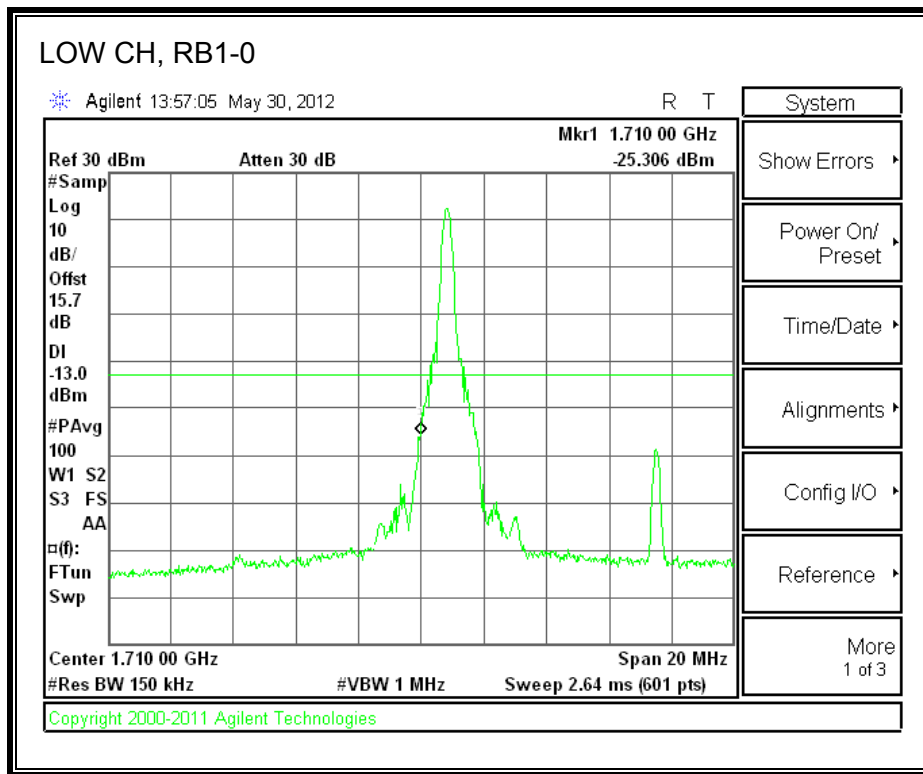

LTE QPSK Band 4 (5.0 MHz BAND WIDTH)

LTE 16QAM Band 4 (5.0 MHz BAND WIDTH)

LTE QPSK Band 4 (10.0 MHz BAND WIDTH)

LTE 16QAM Band 4 (10.0 MHz BAND WIDTH)

LTE QPSK Band 4 (15.0 MHz BAND WIDTH)

LTE 16QAM Band 4 (15.0 MHz BAND WIDTH)

LTE QPSK Band 4 (20.0 MHz BAND WIDTH)

LTE 16QAM Band 4 (20.0 MHz BAND WIDTH)

8.2.3. A1428 LAT PORT LTE BAND 17

LTE QPSK Band 17 (5.0 MHz BAND WIDTH)

LTE 16QAM Band 17 (5.0 MHz BAND WIDTH)

LTE QPSK Band 17 (10.0 MHz BAND WIDTH)