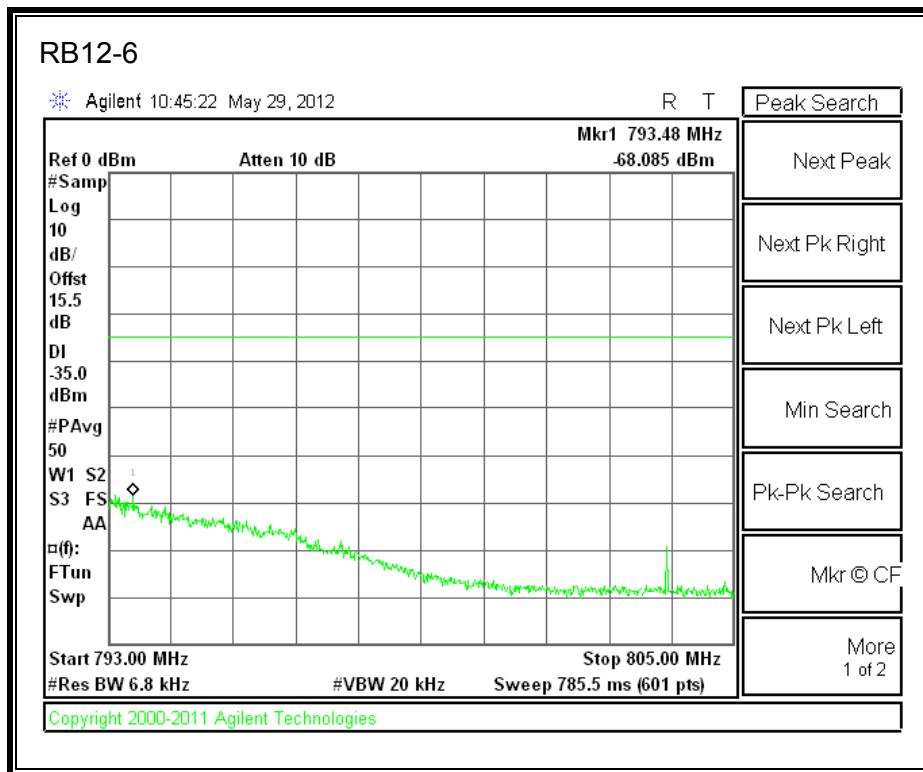

LTE 16QAM 784.5MHz Band 13, 775 - 777MHz (5MHz Bandwidth)

LTE QPSK 784.5MHz Band 13, 783 - 793MHz (5MHz Bandwidth)

LTE 16QAM 784.5MHz Band 13, 783 - 793MHz (5MHz Bandwidth)

LTE QPSK 784.5MHz Band 13, 763 - 775MHz (5MHz Bandwidth)

LTE 16QAM 784.5MHz Band 13, 763-775MHz (5MHz Bandwidth)

LTE QPSK 784.5MHz Band 13, 793 - 805MHz (5MHz Bandwidth)

LTE 16QAM 784.5MHz Band 13, 793 - 805MHz (5MHz Bandwidth)

LTE QPSK 782MHz Band 13, 775 - 777MHz (10MHz Bandwidth)

LTE 16QAM Band 13, 775 - 777MHz (10MHz Bandwidth)

LTE QPSK 782MHz Band 13, 783 - 793MHz (10MHz Bandwidth)

LTE 16QAM Band 13, 782MHz 783 - 793MHz (10MHz Bandwidth)

LTE QPSK 782MHz Band 13, 763 - 775MHz (10MHz Bandwidth)

LTE QPSK Band 13, 793 - 805MHz (10MHz Bandwidth)

LTE 16QAM Band 13, 793 - 805MHz (10MHz Bandwidth)

8.2.6. A1429 UAT PORT LTE BAND 25

LTE QPSK Band 25 (1.4 MHz BAND WIDTH)

LTE 16QAM Band 25 (1.4 MHz BAND WIDTH)