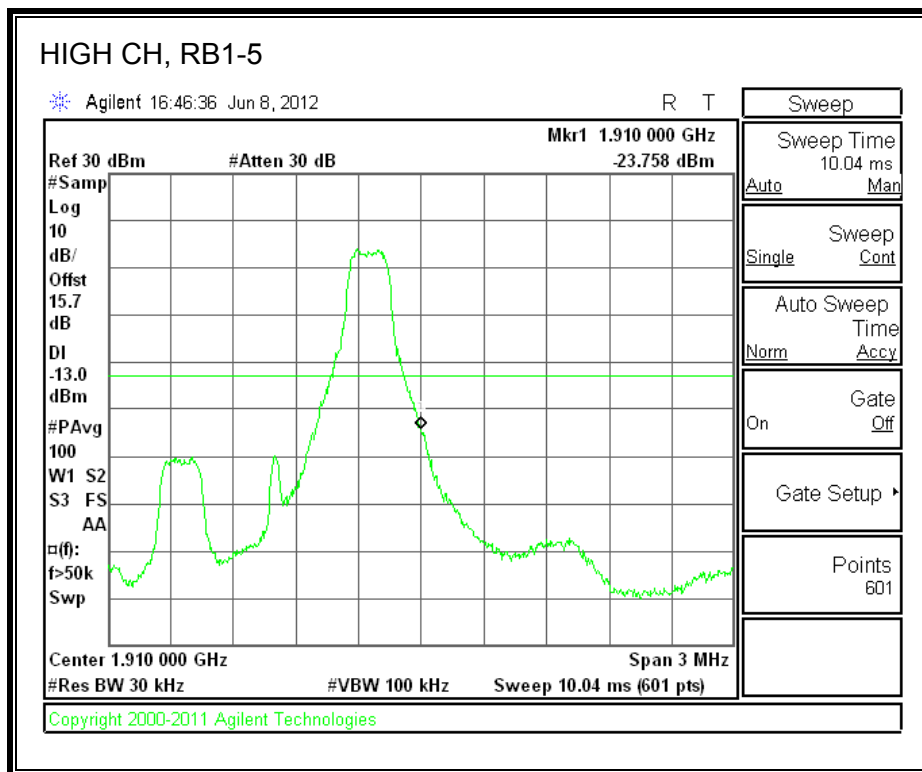

LTE QPSK Band 25 (3.0 MHz BAND WIDTH)

LTE 16QAM Band 25 (3.0 MHz BAND WIDTH)

LTE QPSK Band 25 (5.0 MHz BAND WIDTH)

LTE 16QAM Band 25 (5.0 MHz BAND WIDTH)

LTE QPSK Band 25 (10.0 MHz BAND WIDTH)

LTE 16QAM Band 25 (10.0 MHz BAND WIDTH)

LTE QPSK Band 25 (15.0 MHz BAND WIDTH)

LTE 16QAM Band 2 (15.0 MHz BAND WIDTH)

LTE QPSK Band 25 (20.0 MHz BAND WIDTH)

LTE 16QAM Band 25 (20.0 MHz BAND WIDTH)

8.2.7. A1428 LAT PORT LTE BAND 2

LTE QPSK Band 2 (1.4 MHz BAND WIDTH)

LTE 16QAM Band 2 (1.4 MHz BAND WIDTH)

LTE QPSK Band 2 (3.0 MHz BAND WIDTH)

LTE 16QAM Band 2 (3.0 MHz BAND WIDTH)

LTE QPSK Band 5 (5.0 MHz BAND WIDTH)

LTE 16QAM Band 2 (5.0 MHz BAND WIDTH)

LTE QPSK Band 2 (10.0 MHz BAND WIDTH)

LTE 16QAM Band 2 (10.0 MHz BAND WIDTH)

LTE QPSK Band 2 (15.0 MHz BAND WIDTH)

LTE 16QAM Band 2 (15.0 MHz BAND WIDTH)

LTE QPSK Band 2 (20.0 MHz BAND WIDTH)

LTE 16QAM Band 2 (20.0 MHz BAND WIDTH)

8.2.8. A1428 UAT PORT LTE BAND 4