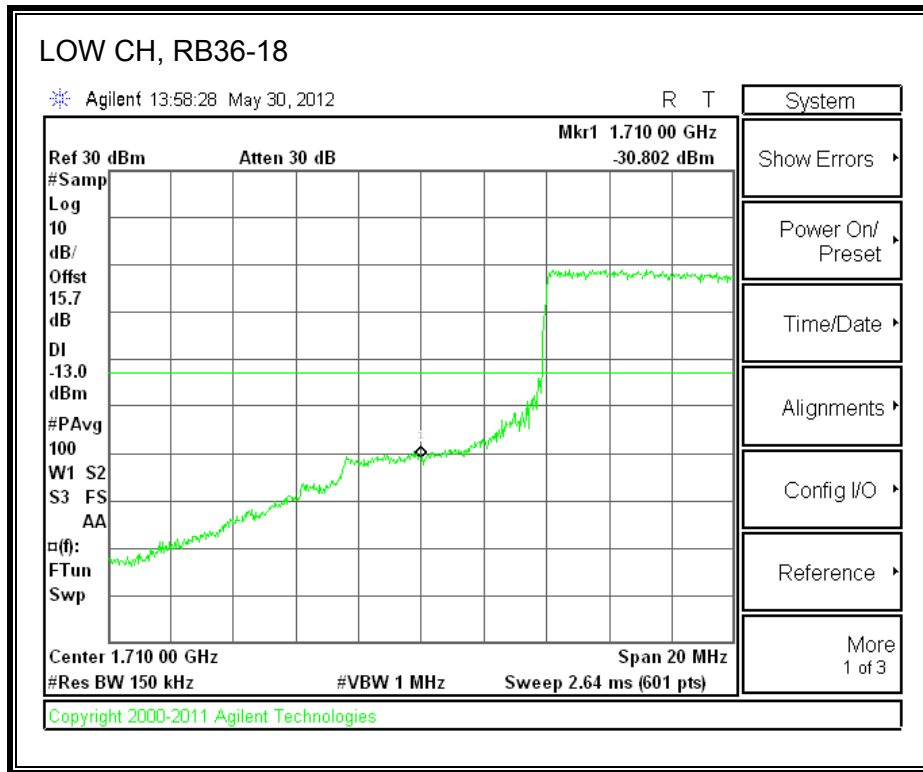

LTE QPSK Band 4 (5.0 MHz BAND WIDTH)

LTE 16QAM Band 4 (5.0 MHz BAND WIDTH)

LTE QPSK Band 4 (10.0 MHz BAND WIDTH)

LTE 16QAM Band 4 (10.0 MHz BAND WIDTH)

LTE QPSK Band 4 (15.0 MHz BAND WIDTH)

LTE 16QAM Band 4 (15.0 MHz BAND WIDTH)

LTE QPSK Band 4 (20.0 MHz BAND WIDTH)

LTE 16QAM Band 4 (20.0 MHz BAND WIDTH)

8.2.3. A1428 LAT PORT LTE BAND 17

LTE QPSK Band 17 (5.0 MHz BAND WIDTH)

LTE 16QAM Band 17 (5.0 MHz BAND WIDTH)

LTE QPSK Band 17 (10.0 MHz BAND WIDTH)

LTE 16QAM Band 17 (10.0 MHz BAND WIDTH)

8.2.4. A1428 LAT PORT LTE BAND 5

LTE QPSK Band 5 (1.4 MHz BAND WIDTH)

LTE 16QAM Band 4 (1.4 MHz BAND WIDTH)

LTE QPSK Band 5 (3.0 MHz BAND WIDTH)

LTE 16QAM Band 5 (3.0 MHz BAND WIDTH)