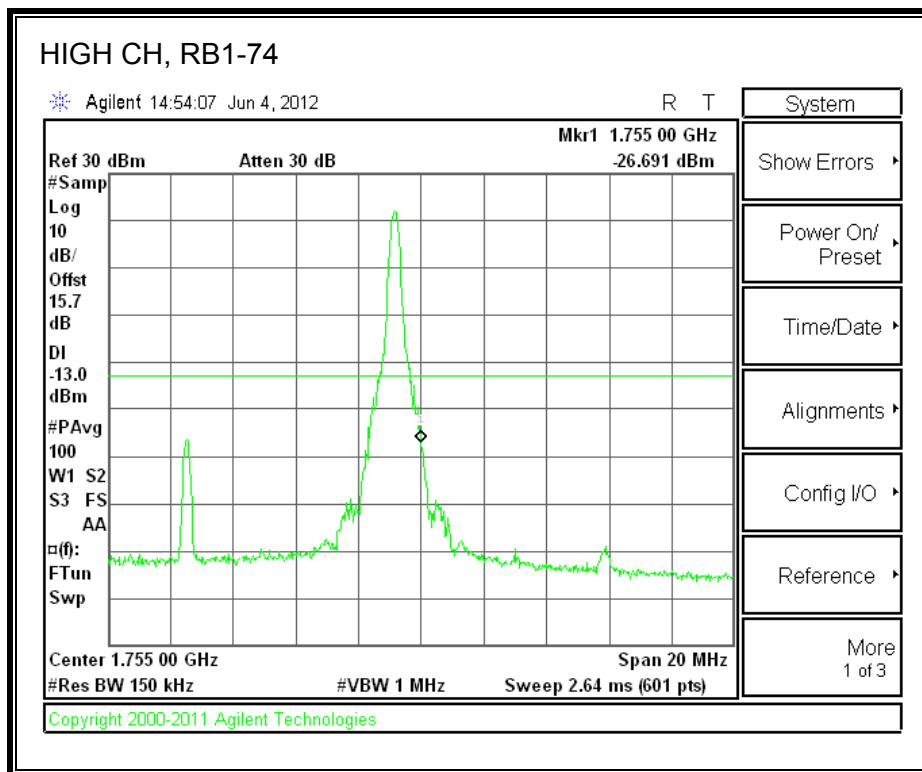

LTE 16QAM Band 2 (10.0 MHz BAND WIDTH)

LTE QPSK Band 2 (15.0 MHz BAND WIDTH)

LTE 16QAM Band 2 (15.0 MHz BAND WIDTH)

LTE QPSK Band 2 (20.0 MHz BAND WIDTH)

LTE 16QAM Band 2 (20.0 MHz BAND WIDTH)

8.2.8. A1428 UAT PORT LTE BAND 4

LTE QPSK Band 4 (1.4 MHz BAND WIDTH)

LTE 16QAM Band 4 (1.4 MHz BAND WIDTH)

LTE QPSK Band 4 (3.0 MHz BAND WIDTH)

LTE 16QAM Band 4 (3.0 MHz BAND WIDTH)

LTE QPSK Band 4 (5.0 MHz BAND WIDTH)

LTE 16QAM Band 4 (5.0 MHz BAND WIDTH)

LTE QPSK Band 4 (10.0 MHz BAND WIDTH)

LTE 16QAM Band 4 (10.0 MHz BAND WIDTH)

LTE QPSK Band 4 (15.0 MHz BAND WIDTH)

LTE 16QAM Band 4 (15.0 MHz BAND WIDTH)

LTE QPSK Band 4 (20.0 MHz BAND WIDTH)

LTE 16QAM Band 4 (20.0 MHz BAND WIDTH)

8.2.9. A1428 UAT PORT LTE BAND 17

LTE QPSK Band 17 (5.0 MHz BAND WIDTH)

LTE 16QAM Band 17 (5.0 MHz BAND WIDTH)

LTE QPSK Band 17 (10.0 MHz BAND WIDTH)

LTE 16QAM Band 17 (10.0 MHz BAND WIDTH)