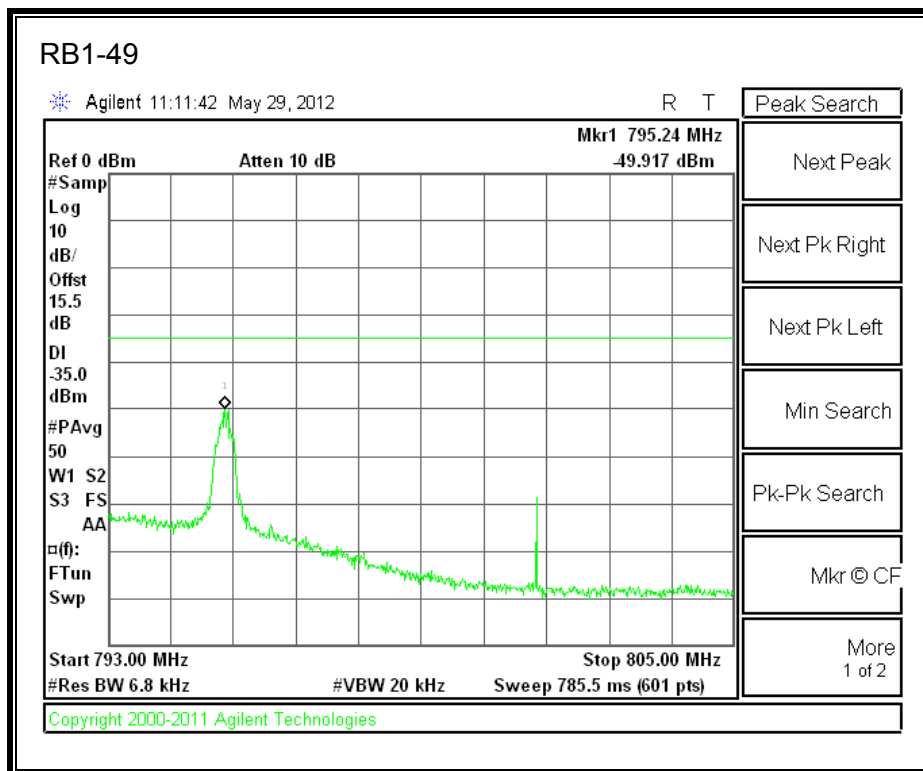

LTE 16QAM 784.5MHz Band 13, 763-775MHz (5MHz Bandwidth)

LTE QPSK 784.5MHz Band 13, 793 - 805MHz (5MHz Bandwidth)

LTE 16QAM 784.5MHz Band 13, 793 - 805MHz (5MHz Bandwidth)

LTE QPSK 782MHz Band 13, 775 - 777MHz (10MHz Bandwidth)

LTE 16QAM Band 13, 775 - 777MHz (10MHz Bandwidth)

LTE QPSK 782MHz Band 13, 783 - 793MHz (10MHz Bandwidth)

LTE 16QAM Band 13, 782MHz 783 - 793MHz (10MHz Bandwidth)

LTE QPSK 782MHz Band 13, 763 - 775MHz (10MHz Bandwidth)

LTE QPSK Band 13, 793 - 805MHz (10MHz Bandwidth)

LTE 16QAM Band 13, 793 - 805MHz (10MHz Bandwidth)

8.2.6. A1429 UAT PORT LTE BAND 25

LTE QPSK Band 25 (1.4 MHz BAND WIDTH)

LTE 16QAM Band 25 (1.4 MHz BAND WIDTH)