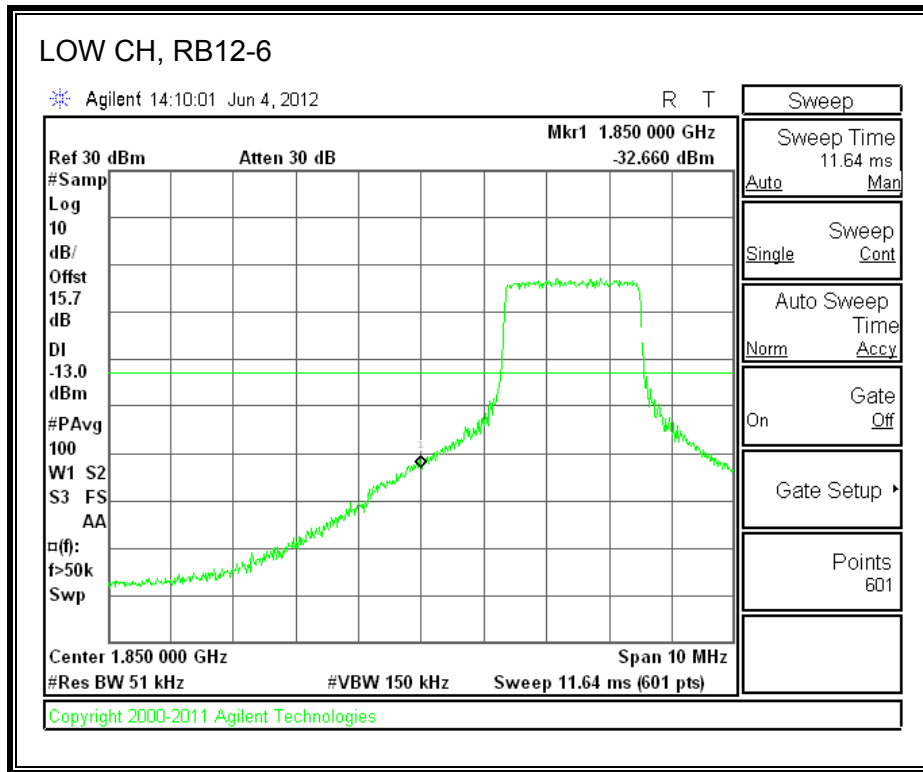

LTE QPSK Band 25 (15.0 MHz BAND WIDTH)

LTE 16QAM Band 2 (15.0 MHz BAND WIDTH)

LTE QPSK Band 25 (20.0 MHz BAND WIDTH)

LTE 16QAM Band 25 (20.0 MHz BAND WIDTH)

8.2.7. A1428 LAT PORT LTE BAND 2

LTE QPSK Band 2 (1.4 MHz BAND WIDTH)

LTE 16QAM Band 2 (1.4 MHz BAND WIDTH)

LTE QPSK Band 2 (3.0 MHz BAND WIDTH)

LTE 16QAM Band 2 (3.0 MHz BAND WIDTH)

LTE QPSK Band 5 (5.0 MHz BAND WIDTH)

LTE 16QAM Band 2 (5.0 MHz BAND WIDTH)

LTE QPSK Band 2 (10.0 MHz BAND WIDTH)

LTE 16QAM Band 2 (10.0 MHz BAND WIDTH)

LTE QPSK Band 2 (15.0 MHz BAND WIDTH)

LTE 16QAM Band 2 (15.0 MHz BAND WIDTH)

LTE QPSK Band 2 (20.0 MHz BAND WIDTH)

LTE 16QAM Band 2 (20.0 MHz BAND WIDTH)

8.2.8. A1428 UAT PORT LTE BAND 4