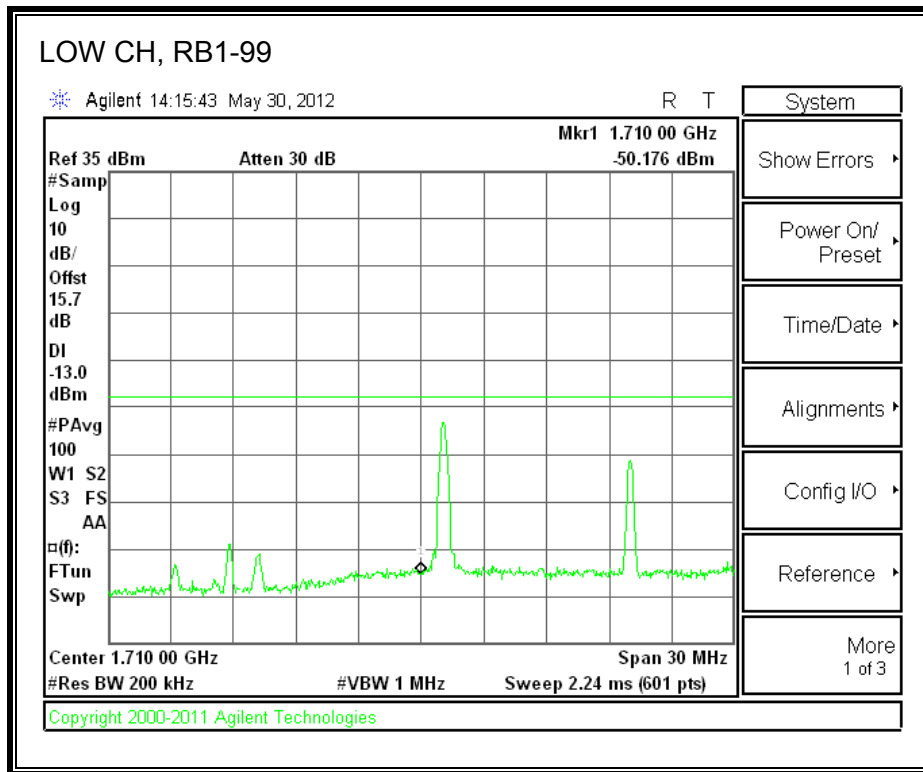

LTE QPSK Band 4 (5.0 MHz BAND WIDTH)

LTE 16QAM Band 4 (5.0 MHz BAND WIDTH)

LTE QPSK Band 4 (10.0 MHz BAND WIDTH)

LTE 16QAM Band 4 (10.0 MHz BAND WIDTH)

LTE QPSK Band 4 (15.0 MHz BAND WIDTH)

LTE 16QAM Band 4 (15.0 MHz BAND WIDTH)

LTE QPSK Band 4 (20.0 MHz BAND WIDTH)

LTE 16QAM Band 4 (20.0 MHz BAND WIDTH)

8.2.3. A1428 LAT PORT LTE BAND 17

LTE QPSK Band 17 (5.0 MHz BAND WIDTH)

LTE 16QAM Band 17 (5.0 MHz BAND WIDTH)

LTE QPSK Band 17 (10.0 MHz BAND WIDTH)