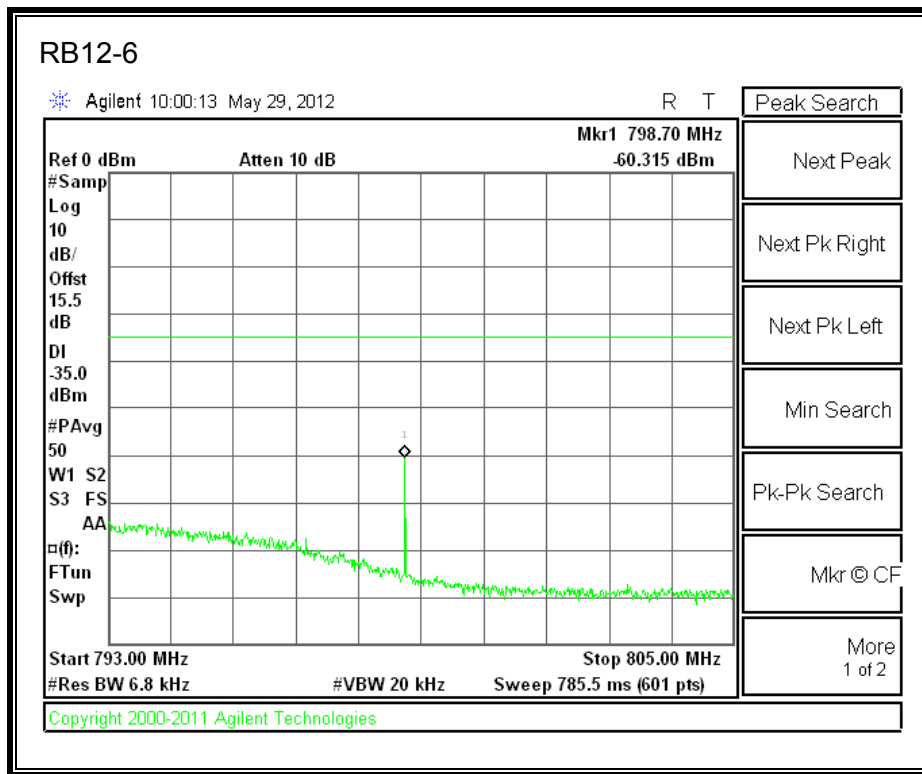

LTE QPSK Band 5 (5.0 MHz BAND WIDTH)

LTE 16QAM Band 5 (5.0 MHz BAND WIDTH)

LTE QPSK Band 5 (10.0 MHz BAND WIDTH)

LTE 16QAM Band 5 (10.0 MHz BAND WIDTH)

8.2.5. A1429 LAT PORT LTE BAND 13

LTE QPSK 779.5 MHz Band 13, 775 – 777MHz (5MHz Bandwidth)

LTE 16QAM 779.5MHz Band 13, 775 - 777MHz (5MHz Bandwidth)

LTE QPSK 779.5MHz Band 13, 783 - 793MHz (5MHz Bandwidth)

LTE 16QAM 779.5MHz Band 13, 783 - 793MHz (5MHz Bandwidth)

LTE QPSK 779.5MHz Band 13, 763 - 775MHz (5MHz Bandwidth)

LTE 16QAM 779.5MHz Band 13, 763-775MHz (5MHz Bandwidth)

LTE QPSK 779.5MHz Band 13, 793 - 805MHz (5MHz Bandwidth)

LTE 16QAM 779.5MHz Band 13, 793 - 805MHz (5MHz Bandwidth)

LTE QPSK 782 MHz Band 13, 775 - 777MHz (5MHz Bandwidth)