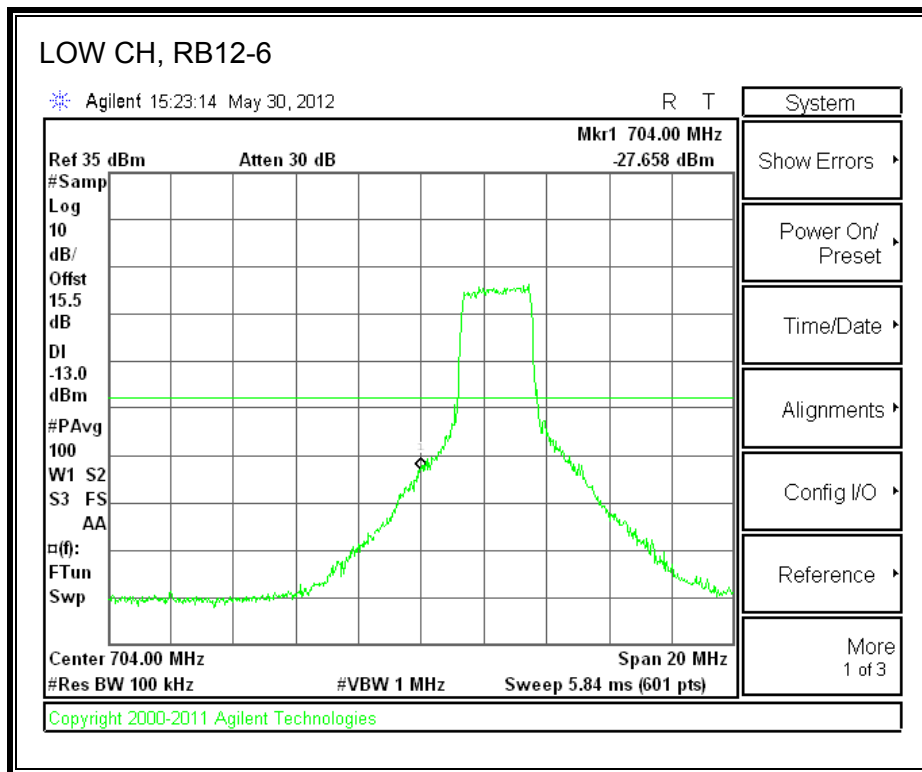

LTE QPSK Band 4 (20.0 MHz BAND WIDTH)

LTE 16QAM Band 4 (20.0 MHz BAND WIDTH)

8.2.3. A1428 LAT PORT LTE BAND 17

LTE QPSK Band 17 (5.0 MHz BAND WIDTH)

LTE 16QAM Band 17 (5.0 MHz BAND WIDTH)

LTE QPSK Band 17 (10.0 MHz BAND WIDTH)

LTE 16QAM Band 17 (10.0 MHz BAND WIDTH)

8.2.4. A1428 LAT PORT LTE BAND 5

LTE QPSK Band 5 (1.4 MHz BAND WIDTH)

LTE 16QAM Band 4 (1.4 MHz BAND WIDTH)

LTE QPSK Band 5 (3.0 MHz BAND WIDTH)

LTE 16QAM Band 5 (3.0 MHz BAND WIDTH)