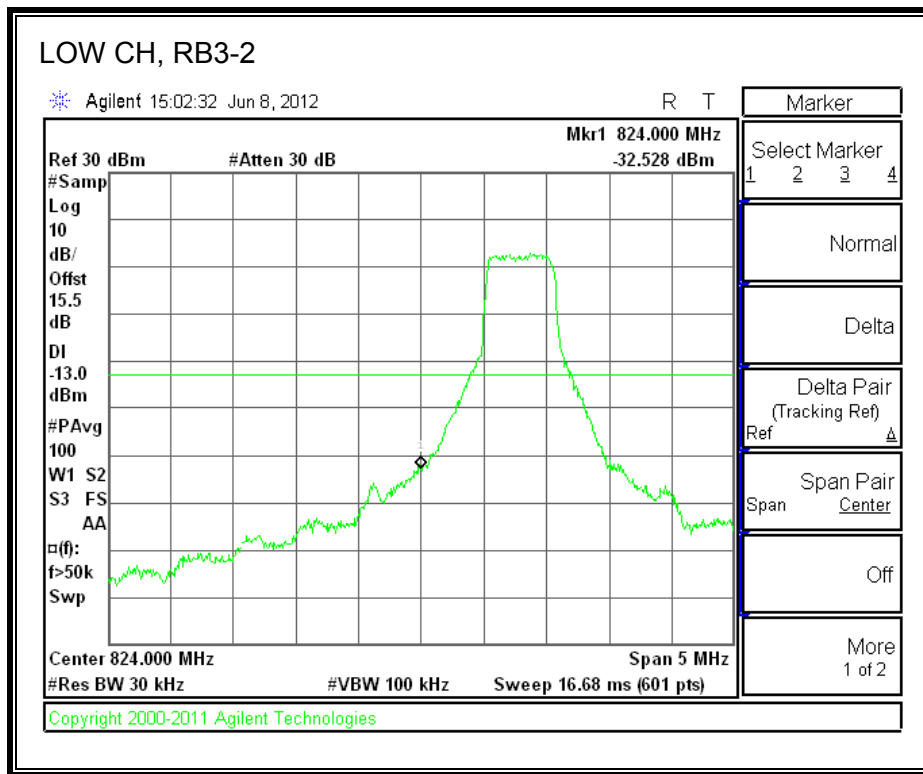

LTE QPSK Band 4 (20.0 MHz BAND WIDTH)

LTE 16QAM Band 4 (20.0 MHz BAND WIDTH)

8.2.3. A1428 LAT PORT LTE BAND 17

LTE QPSK Band 17 (5.0 MHz BAND WIDTH)

LTE 16QAM Band 17 (5.0 MHz BAND WIDTH)

LTE QPSK Band 17 (10.0 MHz BAND WIDTH)

LTE 16QAM Band 17 (10.0 MHz BAND WIDTH)

8.2.4. A1428 LAT PORT LTE BAND 5

LTE QPSK Band 5 (1.4 MHz BAND WIDTH)

LTE 16QAM Band 4 (1.4 MHz BAND WIDTH)

LTE QPSK Band 5 (3.0 MHz BAND WIDTH)

LTE 16QAM Band 5 (3.0 MHz BAND WIDTH)

LTE QPSK Band 5 (5.0 MHz BAND WIDTH)

LTE 16QAM Band 5 (5.0 MHz BAND WIDTH)

LTE QPSK Band 5 (10.0 MHz BAND WIDTH)

LTE 16QAM Band 5 (10.0 MHz BAND WIDTH)

8.2.5. A1429 LAT PORT LTE BAND 13

LTE QPSK 779.5 MHz Band 13, 775 – 777MHz (5MHz Bandwidth)

LTE 16QAM 779.5MHz Band 13, 775 - 777MHz (5MHz Bandwidth)

LTE QPSK 779.5MHz Band 13, 783 - 793MHz (5MHz Bandwidth)

LTE 16QAM 779.5MHz Band 13, 783 - 793MHz (5MHz Bandwidth)

LTE QPSK 779.5MHz Band 13, 763 - 775MHz (5MHz Bandwidth)