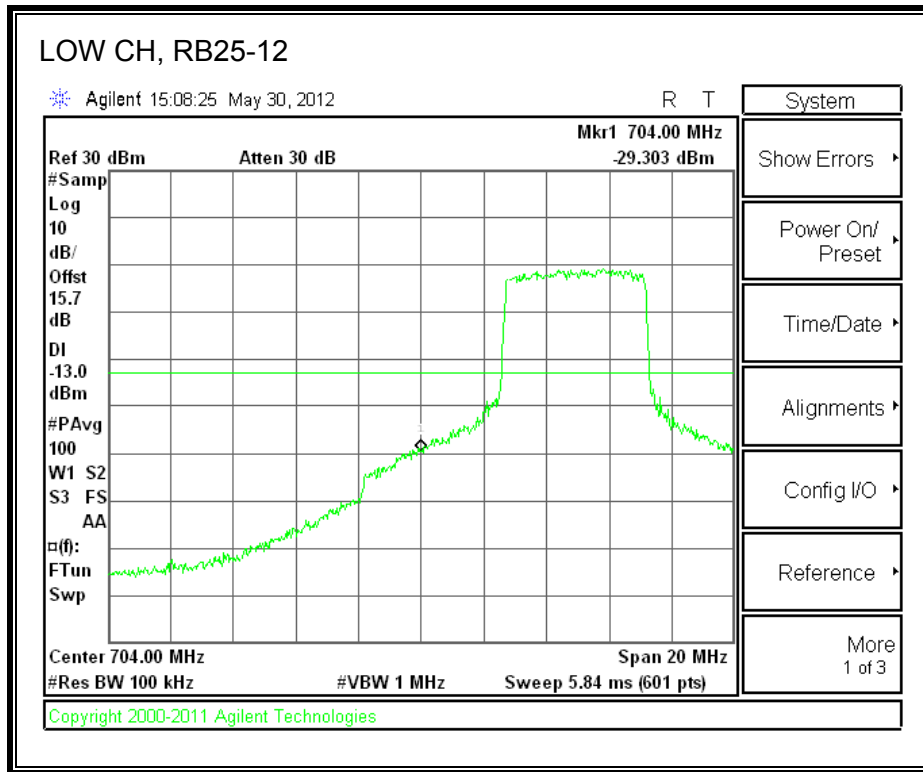

LTE QPSK Band 4 (20.0 MHz BAND WIDTH)

LTE 16QAM Band 4 (20.0 MHz BAND WIDTH)

8.2.3. A1428 LAT PORT LTE BAND 17

LTE QPSK Band 17 (5.0 MHz BAND WIDTH)

LTE 16QAM Band 17 (5.0 MHz BAND WIDTH)

LTE QPSK Band 17 (10.0 MHz BAND WIDTH)

LTE 16QAM Band 17 (10.0 MHz BAND WIDTH)

8.2.4. A1428 LAT PORT LTE BAND 5

LTE QPSK Band 5 (1.4 MHz BAND WIDTH)

LTE 16QAM Band 4 (1.4 MHz BAND WIDTH)

LTE QPSK Band 5 (3.0 MHz BAND WIDTH)

LTE 16QAM Band 5 (3.0 MHz BAND WIDTH)