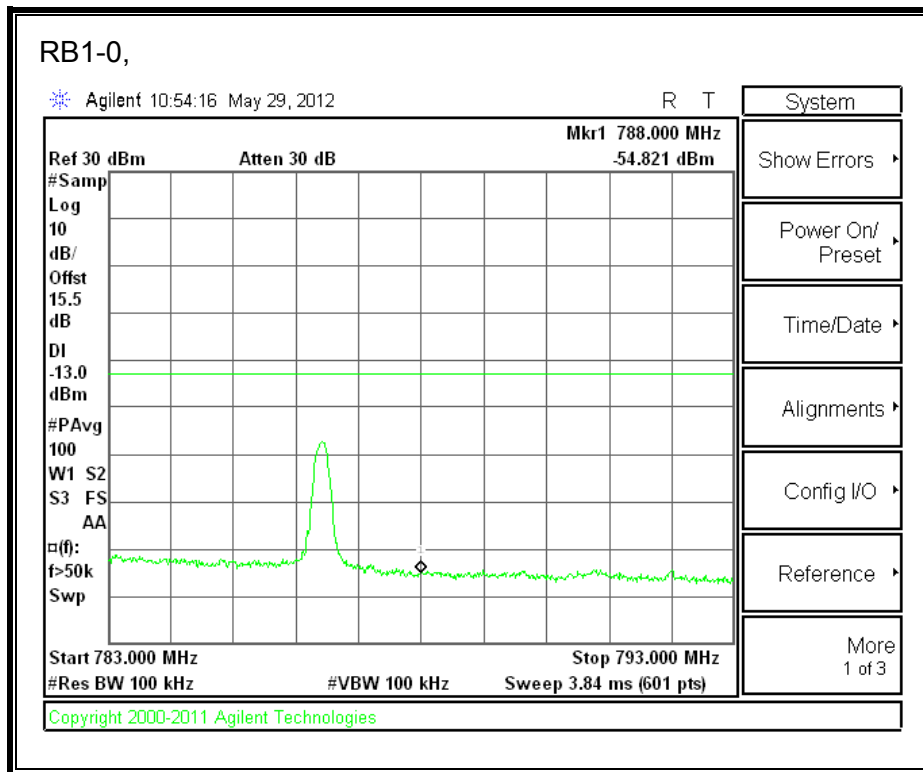

LTE 16QAM 784.5MHz Band 13, 775 - 777MHz (5MHz Bandwidth)

LTE QPSK 784.5MHz Band 13, 783 - 793MHz (5MHz Bandwidth)

LTE 16QAM 784.5MHz Band 13, 783 - 793MHz (5MHz Bandwidth)

LTE QPSK 784.5MHz Band 13, 763 - 775MHz (5MHz Bandwidth)

LTE 16QAM 784.5MHz Band 13, 763-775MHz (5MHz Bandwidth)

LTE QPSK 784.5MHz Band 13, 793 - 805MHz (5MHz Bandwidth)

LTE 16QAM 784.5MHz Band 13, 793 - 805MHz (5MHz Bandwidth)

LTE QPSK 782MHz Band 13, 775 - 777MHz (10MHz Bandwidth)

LTE 16QAM Band 13, 775 - 777MHz (10MHz Bandwidth)

LTE QPSK 782MHz Band 13, 783 - 793MHz (10MHz Bandwidth)

LTE 16QAM Band 13, 782MHz 783 - 793MHz (10MHz Bandwidth)

LTE QPSK 782MHz Band 13, 763 - 775MHz (10MHz Bandwidth)

LTE QPSK Band 13, 793 - 805MHz (10MHz Bandwidth)

LTE 16QAM Band 13, 793 - 805MHz (10MHz Bandwidth)

8.2.6. A1429 UAT PORT LTE BAND 25

LTE QPSK Band 25 (1.4 MHz BAND WIDTH)

LTE 16QAM Band 25 (1.4 MHz BAND WIDTH)