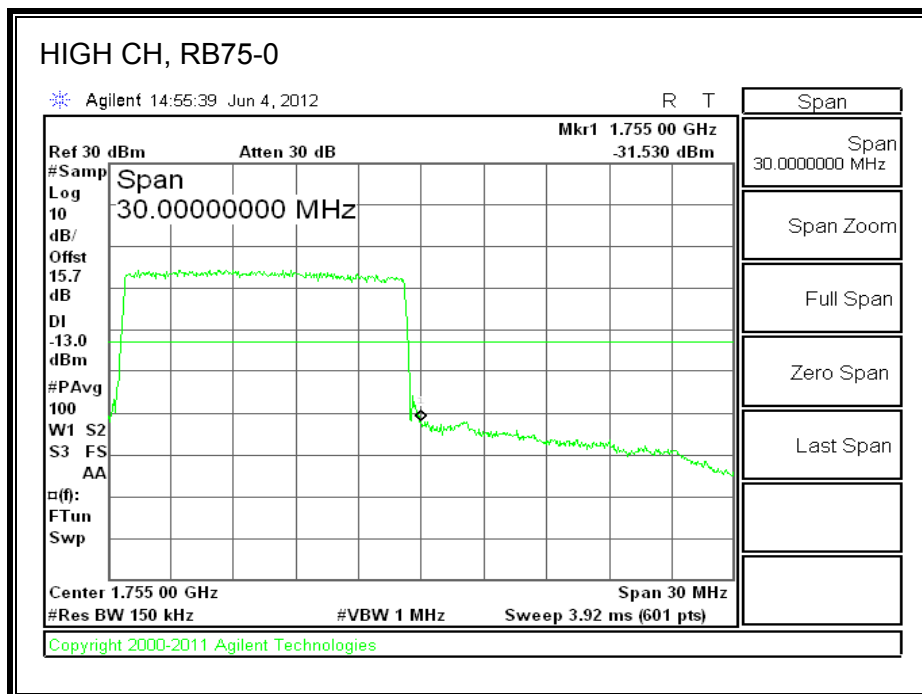

LTE 16QAM Band 2 (10.0 MHz BAND WIDTH)

LTE QPSK Band 2 (15.0 MHz BAND WIDTH)

LTE 16QAM Band 2 (15.0 MHz BAND WIDTH)

LTE QPSK Band 2 (20.0 MHz BAND WIDTH)

LTE 16QAM Band 2 (20.0 MHz BAND WIDTH)

8.2.8. A1428 UAT PORT LTE BAND 4

LTE QPSK Band 4 (1.4 MHz BAND WIDTH)

LTE 16QAM Band 4 (1.4 MHz BAND WIDTH)

LTE QPSK Band 4 (3.0 MHz BAND WIDTH)

LTE 16QAM Band 4 (3.0 MHz BAND WIDTH)

LTE QPSK Band 4 (5.0 MHz BAND WIDTH)

LTE 16QAM Band 4 (5.0 MHz BAND WIDTH)

LTE QPSK Band 4 (10.0 MHz BAND WIDTH)

LTE 16QAM Band 4 (10.0 MHz BAND WIDTH)

LTE QPSK Band 4 (15.0 MHz BAND WIDTH)

LTE 16QAM Band 4 (15.0 MHz BAND WIDTH)

LTE QPSK Band 4 (20.0 MHz BAND WIDTH)

LTE 16QAM Band 4 (20.0 MHz BAND WIDTH)

8.2.9. A1428 UAT PORT LTE BAND 17

LTE QPSK Band 17 (5.0 MHz BAND WIDTH)

LTE 16QAM Band 17 (5.0 MHz BAND WIDTH)

LTE QPSK Band 17 (10.0 MHz BAND WIDTH)

LTE 16QAM Band 17 (10.0 MHz BAND WIDTH)