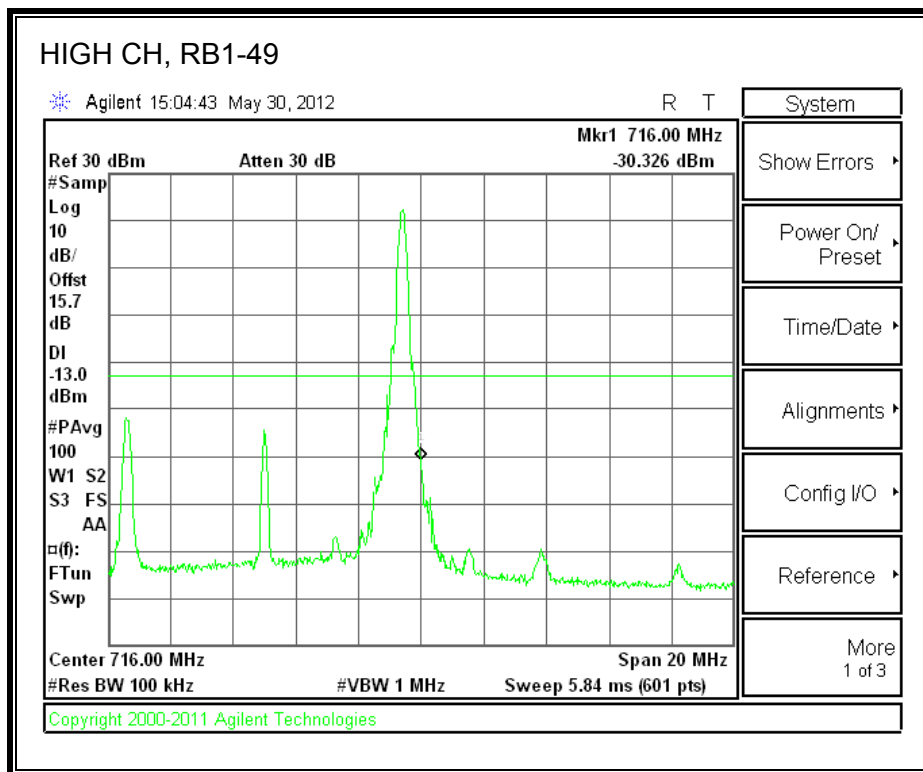

LTE QPSK Band 4 (20.0 MHz BAND WIDTH)

LTE 16QAM Band 4 (20.0 MHz BAND WIDTH)

8.2.3. A1428 LAT PORT LTE BAND 17

LTE QPSK Band 17 (5.0 MHz BAND WIDTH)

LTE 16QAM Band 17 (5.0 MHz BAND WIDTH)

LTE QPSK Band 17 (10.0 MHz BAND WIDTH)

LTE 16QAM Band 17 (10.0 MHz BAND WIDTH)

8.2.4. A1428 LAT PORT LTE BAND 5

LTE QPSK Band 5 (1.4 MHz BAND WIDTH)

LTE 16QAM Band 4 (1.4 MHz BAND WIDTH)

LTE QPSK Band 5 (3.0 MHz BAND WIDTH)

LTE 16QAM Band 5 (3.0 MHz BAND WIDTH)