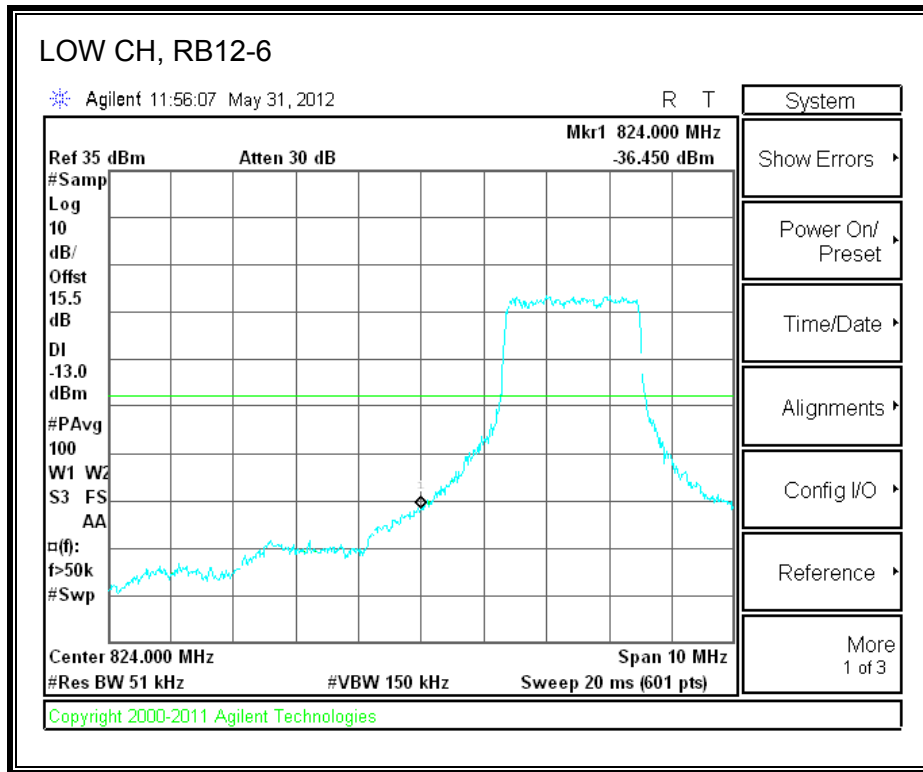

LTE 16QAM Band 17 (10.0 MHz BAND WIDTH)

8.2.4. A1428 LAT PORT LTE BAND 5

LTE QPSK Band 5 (1.4 MHz BAND WIDTH)

LTE 16QAM Band 4 (1.4 MHz BAND WIDTH)

LTE QPSK Band 5 (3.0 MHz BAND WIDTH)

LTE 16QAM Band 5 (3.0 MHz BAND WIDTH)

LTE QPSK Band 5 (5.0 MHz BAND WIDTH)

LTE 16QAM Band 5 (5.0 MHz BAND WIDTH)

LTE QPSK Band 5 (10.0 MHz BAND WIDTH)

LTE 16QAM Band 5 (10.0 MHz BAND WIDTH)

8.2.5. A1429 LAT PORT LTE BAND 13

LTE QPSK 779.5 MHz Band 13, 775 – 777MHz (5MHz Bandwidth)