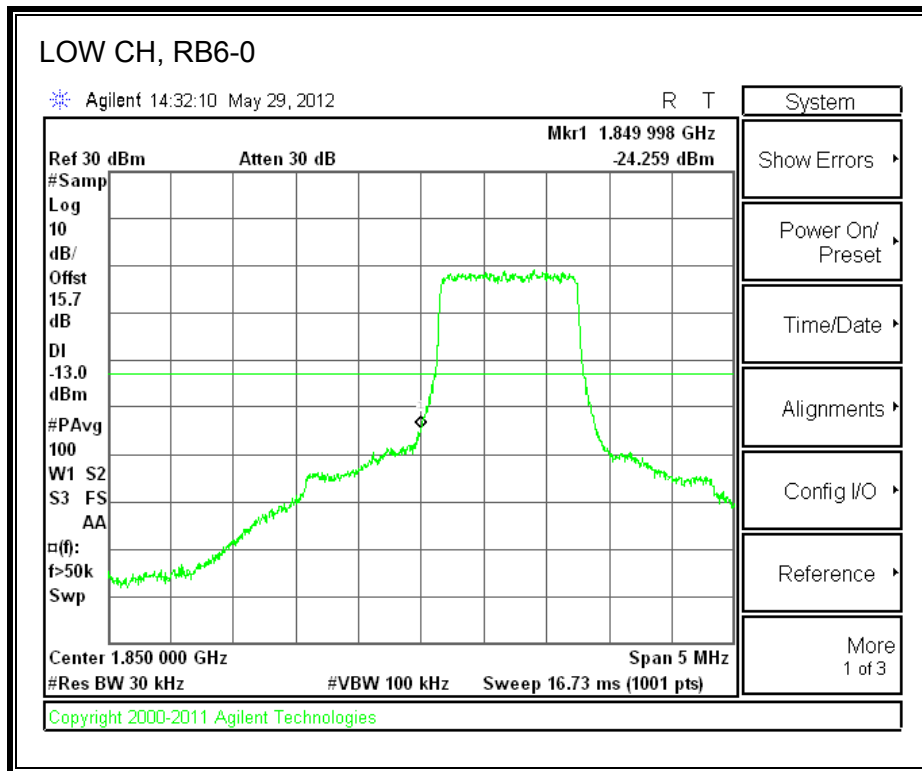

LTE 16QAM Band 13, 775 - 777MHz (10MHz Bandwidth)

LTE QPSK 782MHz Band 13, 783 - 793MHz (10MHz Bandwidth)

LTE 16QAM Band 13, 782MHz 783 - 793MHz (10MHz Bandwidth)

LTE QPSK 782MHz Band 13, 763 - 775MHz (10MHz Bandwidth)

LTE QPSK Band 13, 793 - 805MHz (10MHz Bandwidth)

LTE 16QAM Band 13, 793 - 805MHz (10MHz Bandwidth)

8.2.6. A1429 UAT PORT LTE BAND 25

LTE QPSK Band 25 (1.4 MHz BAND WIDTH)

LTE 16QAM Band 25 (1.4 MHz BAND WIDTH)

LTE QPSK Band 25 (3.0 MHz BAND WIDTH)

LTE 16QAM Band 25 (3.0 MHz BAND WIDTH)

LTE QPSK Band 25 (5.0 MHz BAND WIDTH)

LTE 16QAM Band 25 (5.0 MHz BAND WIDTH)

LTE QPSK Band 25 (10.0 MHz BAND WIDTH)

LTE 16QAM Band 25 (10.0 MHz BAND WIDTH)