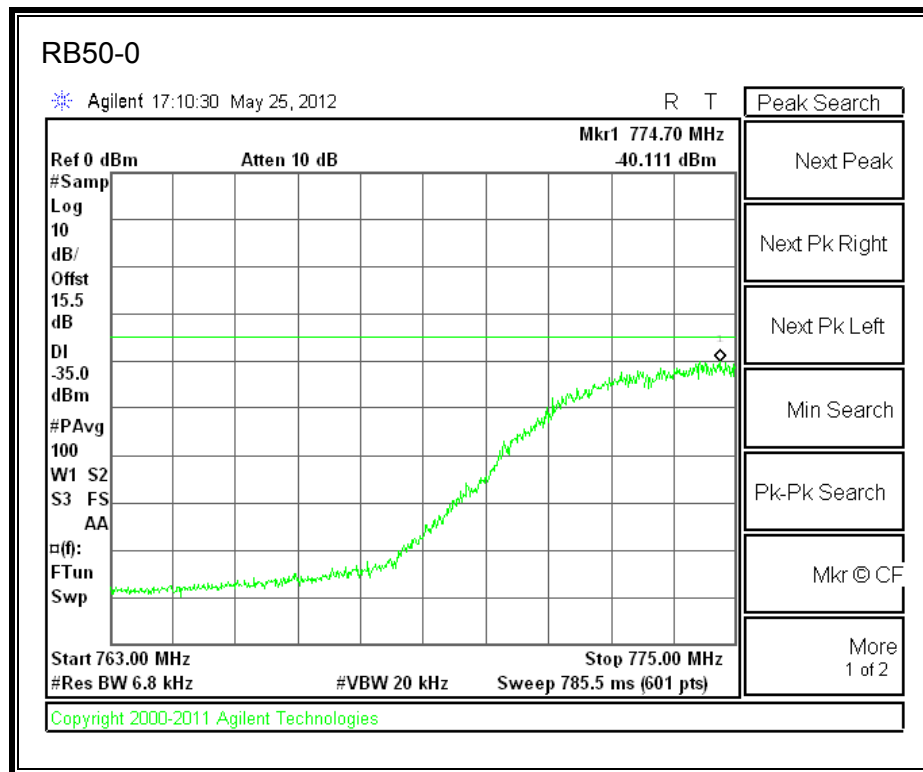

LTE 16QAM 784.5MHz Band 13, 763-775MHz (5MHz Bandwidth)

LTE QPSK 784.5MHz Band 13, 793 - 805MHz (5MHz Bandwidth)

LTE 16QAM 784.5MHz Band 13, 793 - 805MHz (5MHz Bandwidth)

LTE QPSK 782MHz Band 13, 775 - 777MHz (10MHz Bandwidth)

LTE 16QAM Band 13, 775 - 777MHz (10MHz Bandwidth)

LTE QPSK 782MHz Band 13, 783 - 793MHz (10MHz Bandwidth)

LTE 16QAM Band 13, 782MHz 783 - 793MHz (10MHz Bandwidth)

LTE QPSK 782MHz Band 13, 763 - 775MHz (10MHz Bandwidth)

LTE QPSK Band 13, 793 - 805MHz (10MHz Bandwidth)

LTE 16QAM Band 13, 793 - 805MHz (10MHz Bandwidth)

8.2.6. A1429 UAT PORT LTE BAND 25

LTE QPSK Band 25 (1.4 MHz BAND WIDTH)

LTE 16QAM Band 25 (1.4 MHz BAND WIDTH)

LTE QPSK Band 25 (3.0 MHz BAND WIDTH)

LTE 16QAM Band 25 (3.0 MHz BAND WIDTH)

LTE QPSK Band 25 (5.0 MHz BAND WIDTH)

LTE 16QAM Band 25 (5.0 MHz BAND WIDTH)

LTE QPSK Band 25 (10.0 MHz BAND WIDTH)

LTE 16QAM Band 25 (10.0 MHz BAND WIDTH)