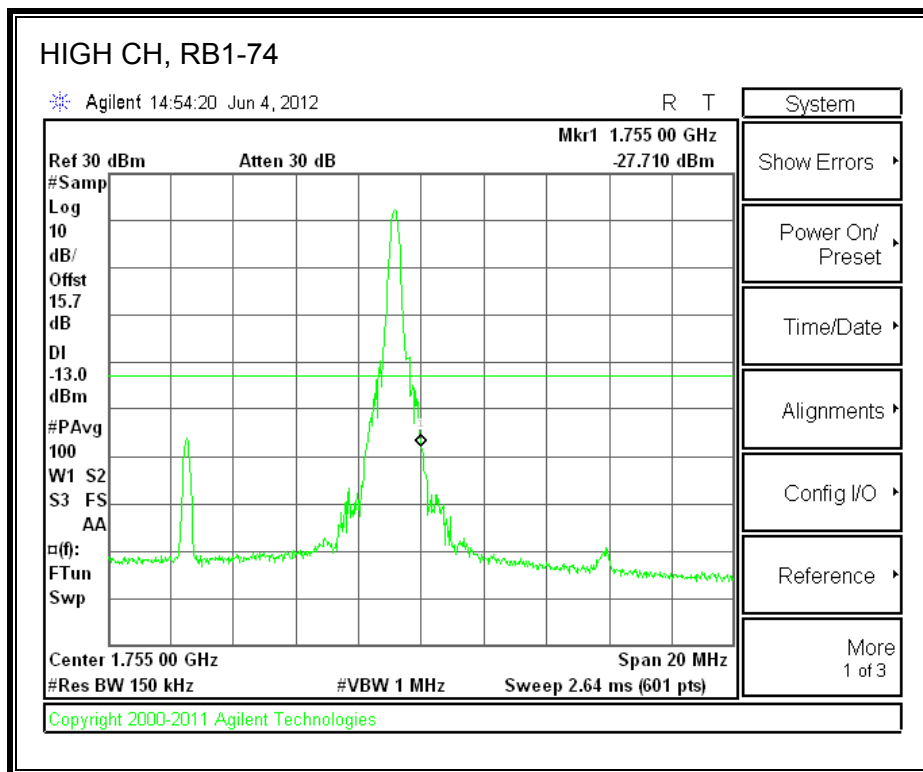

LTE 16QAM Band 2 (10.0 MHz BAND WIDTH)

LTE QPSK Band 2 (15.0 MHz BAND WIDTH)

LTE 16QAM Band 2 (15.0 MHz BAND WIDTH)

LTE QPSK Band 2 (20.0 MHz BAND WIDTH)

LTE 16QAM Band 2 (20.0 MHz BAND WIDTH)

8.2.8. A1428 UAT PORT LTE BAND 4

LTE QPSK Band 4 (1.4 MHz BAND WIDTH)

LTE 16QAM Band 4 (1.4 MHz BAND WIDTH)

LTE QPSK Band 4 (3.0 MHz BAND WIDTH)

LTE 16QAM Band 4 (3.0 MHz BAND WIDTH)

LTE QPSK Band 4 (5.0 MHz BAND WIDTH)

LTE 16QAM Band 4 (5.0 MHz BAND WIDTH)

LTE QPSK Band 4 (10.0 MHz BAND WIDTH)

LTE 16QAM Band 4 (10.0 MHz BAND WIDTH)

LTE QPSK Band 4 (15.0 MHz BAND WIDTH)

LTE 16QAM Band 4 (15.0 MHz BAND WIDTH)

LTE QPSK Band 4 (20.0 MHz BAND WIDTH)

LTE 16QAM Band 4 (20.0 MHz BAND WIDTH)

8.2.9. A1428 UAT PORT LTE BAND 17

LTE QPSK Band 17 (5.0 MHz BAND WIDTH)

LTE 16QAM Band 17 (5.0 MHz BAND WIDTH)

LTE QPSK Band 17 (10.0 MHz BAND WIDTH)

LTE 16QAM Band 17 (10.0 MHz BAND WIDTH)