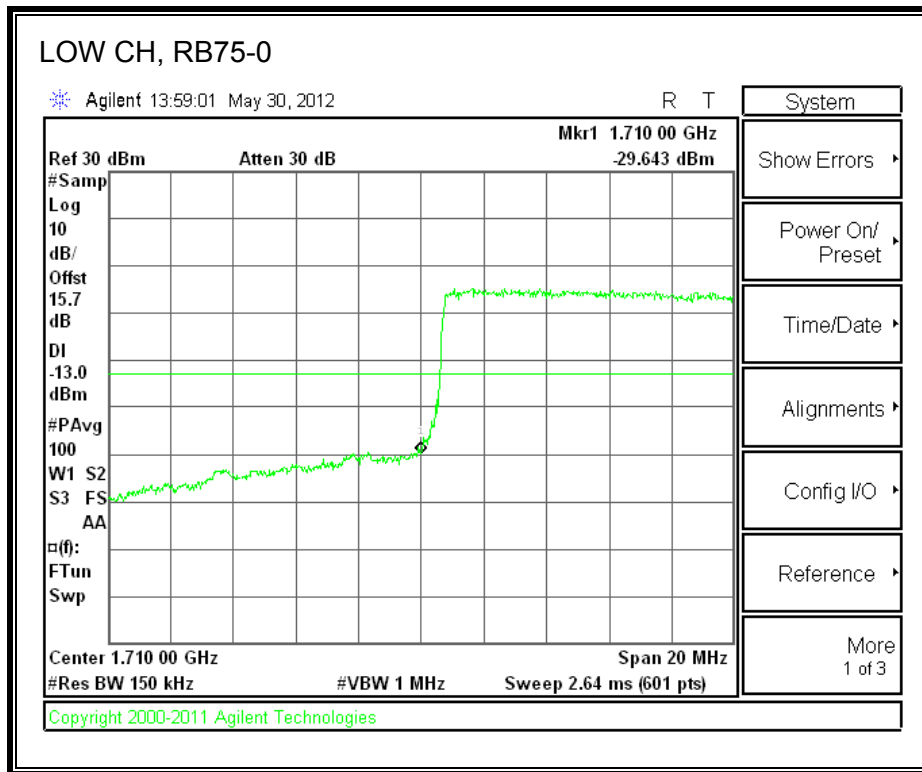

LTE QPSK Band 4 (5.0 MHz BAND WIDTH)

LTE 16QAM Band 4 (5.0 MHz BAND WIDTH)

LTE QPSK Band 4 (10.0 MHz BAND WIDTH)

LTE 16QAM Band 4 (10.0 MHz BAND WIDTH)

LTE QPSK Band 4 (15.0 MHz BAND WIDTH)

LTE 16QAM Band 4 (15.0 MHz BAND WIDTH)

LTE QPSK Band 4 (20.0 MHz BAND WIDTH)

LTE 16QAM Band 4 (20.0 MHz BAND WIDTH)

8.2.3. A1428 LAT PORT LTE BAND 17

LTE QPSK Band 17 (5.0 MHz BAND WIDTH)

LTE 16QAM Band 17 (5.0 MHz BAND WIDTH)

LTE QPSK Band 17 (10.0 MHz BAND WIDTH)