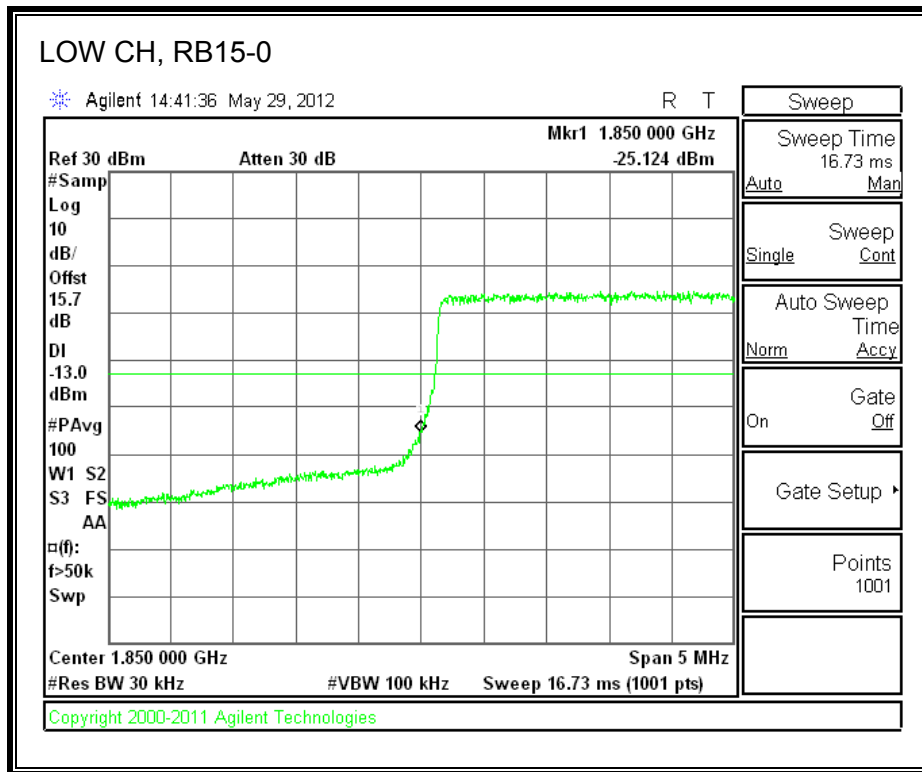

LTE 16QAM Band 13, 775 - 777MHz (10MHz Bandwidth)

LTE QPSK 782MHz Band 13, 783 - 793MHz (10MHz Bandwidth)

LTE 16QAM Band 13, 782MHz 783 - 793MHz (10MHz Bandwidth)

LTE QPSK 782MHz Band 13, 763 - 775MHz (10MHz Bandwidth)

LTE QPSK Band 13, 793 - 805MHz (10MHz Bandwidth)

LTE 16QAM Band 13, 793 - 805MHz (10MHz Bandwidth)

8.2.6. A1429 UAT PORT LTE BAND 25

LTE QPSK Band 25 (1.4 MHz BAND WIDTH)

LTE 16QAM Band 25 (1.4 MHz BAND WIDTH)

LTE QPSK Band 25 (3.0 MHz BAND WIDTH)

LTE 16QAM Band 25 (3.0 MHz BAND WIDTH)

LTE QPSK Band 25 (5.0 MHz BAND WIDTH)

LTE 16QAM Band 25 (5.0 MHz BAND WIDTH)

LTE QPSK Band 25 (10.0 MHz BAND WIDTH)

LTE 16QAM Band 25 (10.0 MHz BAND WIDTH)