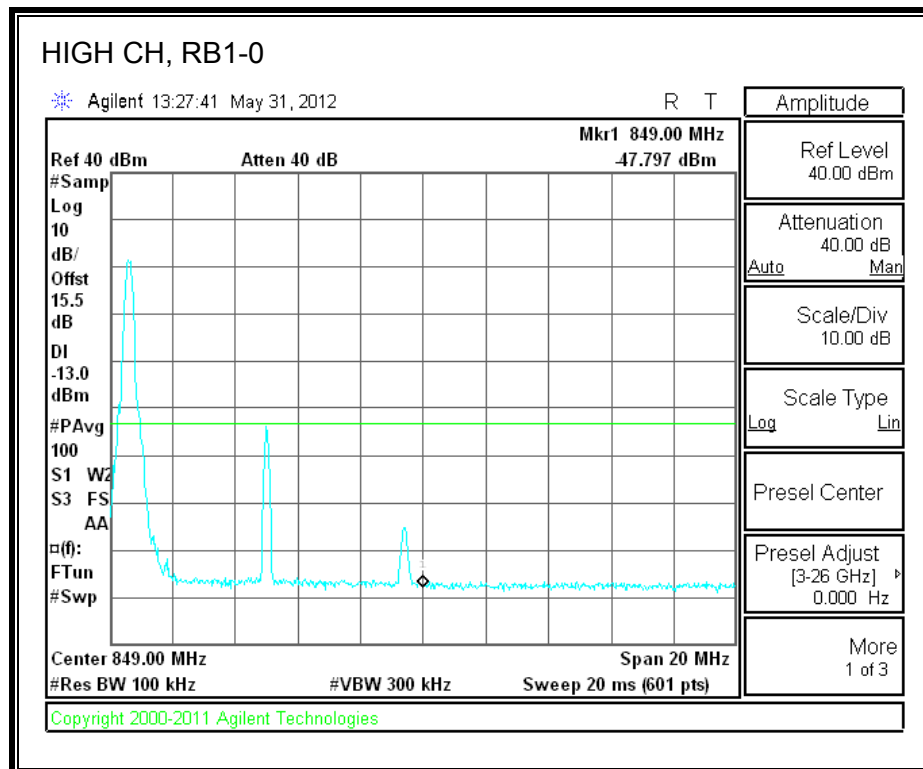

LTE QPSK Band 5 (5.0 MHz BAND WIDTH)

LTE 16QAM Band 5 (5.0 MHz BAND WIDTH)

LTE QPSK Band 5 (10.0 MHz BAND WIDTH)

LTE 16QAM Band 5 (10.0 MHz BAND WIDTH)

8.2.5. A1429 LAT PORT LTE BAND 13

LTE QPSK 779.5 MHz Band 13, 775 – 777MHz (5MHz Bandwidth)

LTE 16QAM 779.5MHz Band 13, 775 - 777MHz (5MHz Bandwidth)

LTE QPSK 779.5MHz Band 13, 783 - 793MHz (5MHz Bandwidth)

LTE 16QAM 779.5MHz Band 13, 783 - 793MHz (5MHz Bandwidth)

LTE QPSK 779.5MHz Band 13, 763 - 775MHz (5MHz Bandwidth)