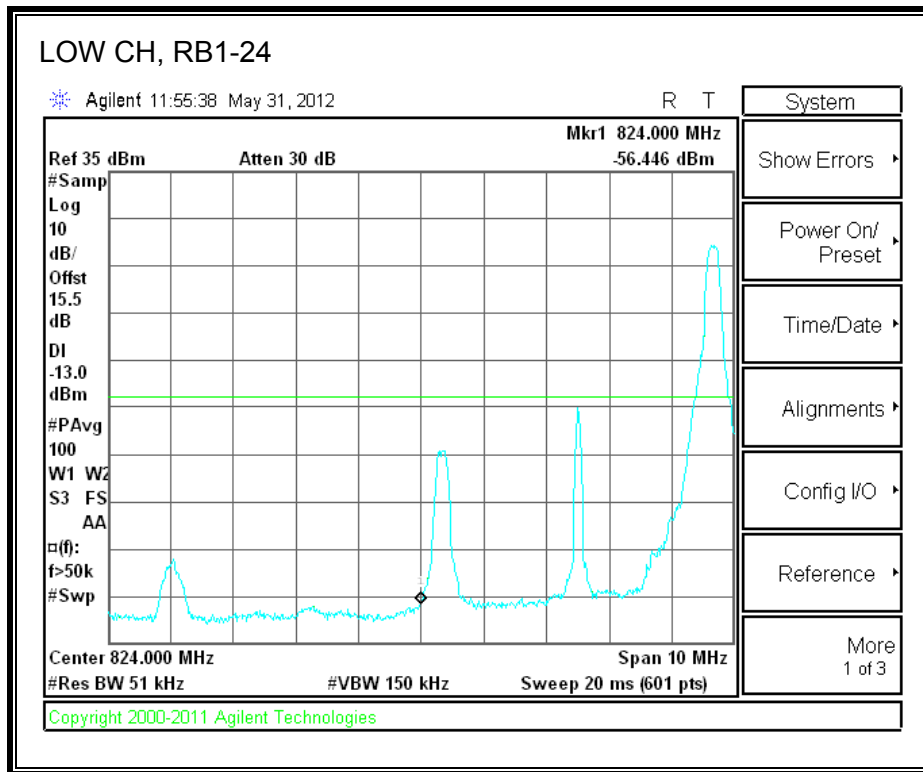

LTE QPSK Band 4 (20.0 MHz BAND WIDTH)

LTE 16QAM Band 4 (20.0 MHz BAND WIDTH)

8.2.3. A1428 LAT PORT LTE BAND 17

LTE QPSK Band 17 (5.0 MHz BAND WIDTH)

LTE 16QAM Band 17 (5.0 MHz BAND WIDTH)

LTE QPSK Band 17 (10.0 MHz BAND WIDTH)

LTE 16QAM Band 17 (10.0 MHz BAND WIDTH)

8.2.4. A1428 LAT PORT LTE BAND 5

LTE QPSK Band 5 (1.4 MHz BAND WIDTH)

LTE 16QAM Band 4 (1.4 MHz BAND WIDTH)

LTE QPSK Band 5 (3.0 MHz BAND WIDTH)

LTE 16QAM Band 5 (3.0 MHz BAND WIDTH)

LTE QPSK Band 5 (5.0 MHz BAND WIDTH)

LTE 16QAM Band 5 (5.0 MHz BAND WIDTH)

LTE QPSK Band 5 (10.0 MHz BAND WIDTH)

LTE 16QAM Band 5 (10.0 MHz BAND WIDTH)

8.2.5. A1429 LAT PORT LTE BAND 13

LTE QPSK 779.5 MHz Band 13, 775 – 777MHz (5MHz Bandwidth)

LTE 16QAM 779.5MHz Band 13, 775 - 777MHz (5MHz Bandwidth)

LTE QPSK 779.5MHz Band 13, 783 - 793MHz (5MHz Bandwidth)

LTE 16QAM 779.5MHz Band 13, 783 - 793MHz (5MHz Bandwidth)

LTE QPSK 779.5MHz Band 13, 763 - 775MHz (5MHz Bandwidth)