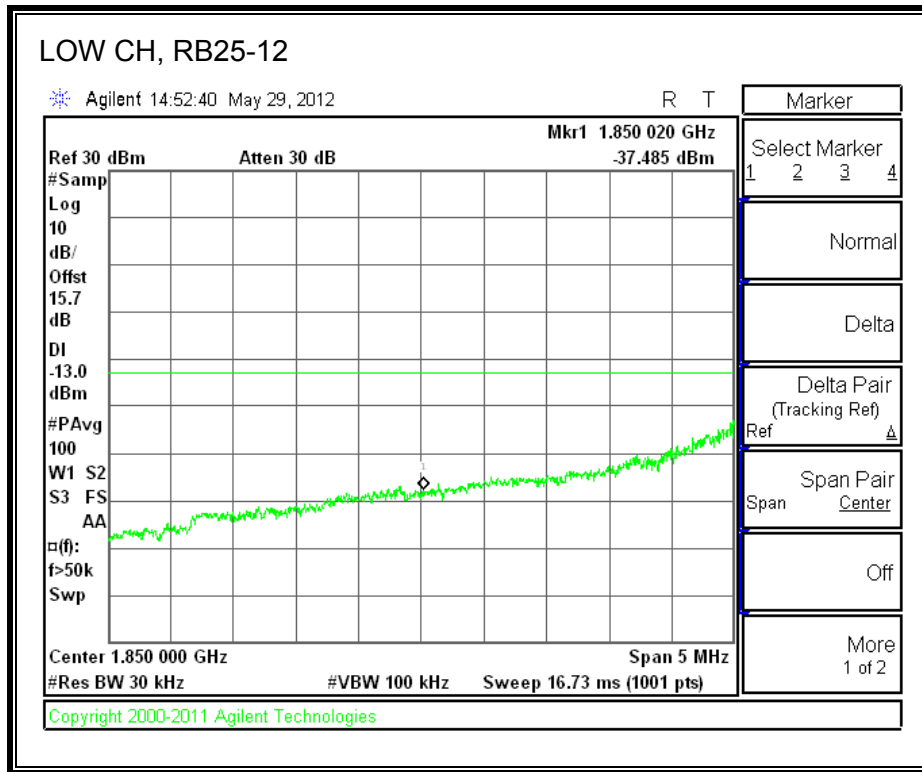

LTE QPSK Band 13, 793 - 805MHz (10MHz Bandwidth)

LTE 16QAM Band 13, 793 - 805MHz (10MHz Bandwidth)

8.2.6. A1429 UAT PORT LTE BAND 25

LTE QPSK Band 25 (1.4 MHz BAND WIDTH)

LTE 16QAM Band 25 (1.4 MHz BAND WIDTH)

LTE QPSK Band 25 (3.0 MHz BAND WIDTH)

LTE 16QAM Band 25 (3.0 MHz BAND WIDTH)

LTE QPSK Band 25 (5.0 MHz BAND WIDTH)

LTE 16QAM Band 25 (5.0 MHz BAND WIDTH)

LTE QPSK Band 25 (10.0 MHz BAND WIDTH)

LTE 16QAM Band 25 (10.0 MHz BAND WIDTH)

LTE QPSK Band 25 (15.0 MHz BAND WIDTH)

LTE 16QAM Band 2 (15.0 MHz BAND WIDTH)

LTE QPSK Band 25 (20.0 MHz BAND WIDTH)

LTE 16QAM Band 25 (20.0 MHz BAND WIDTH)

8.2.7. A1428 LAT PORT LTE BAND 2

LTE QPSK Band 2 (1.4 MHz BAND WIDTH)

LTE 16QAM Band 2 (1.4 MHz BAND WIDTH)

LTE QPSK Band 2 (3.0 MHz BAND WIDTH)

LTE 16QAM Band 2 (3.0 MHz BAND WIDTH)

LTE QPSK Band 5 (5.0 MHz BAND WIDTH)

LTE 16QAM Band 2 (5.0 MHz BAND WIDTH)

LTE QPSK Band 2 (10.0 MHz BAND WIDTH)