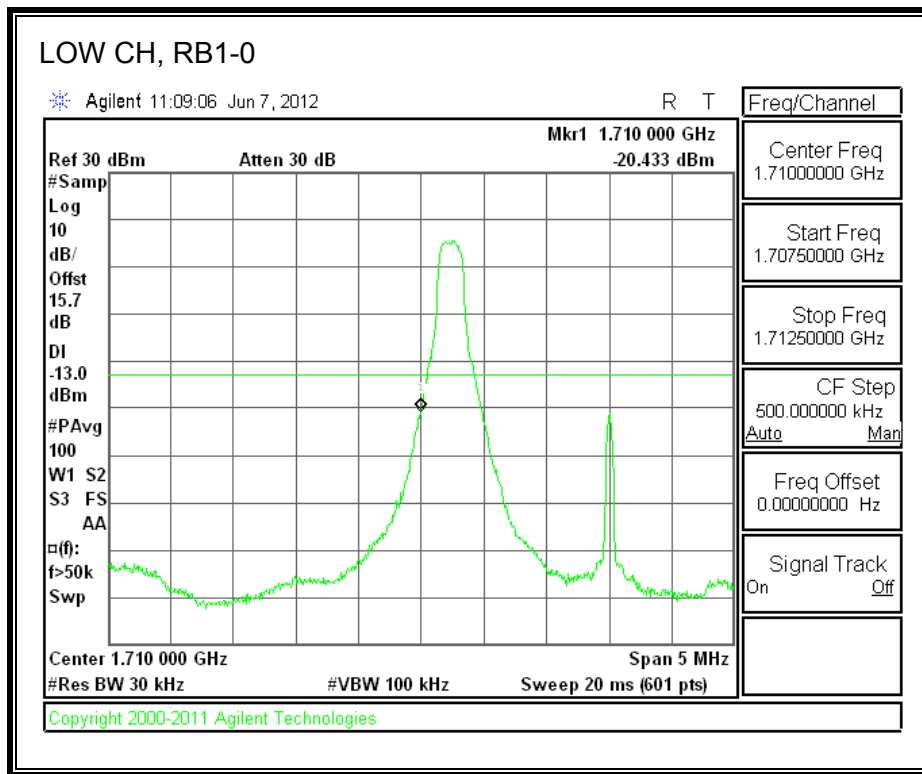

LTE 16QAM Band 2 (10.0 MHz BAND WIDTH)

LTE QPSK Band 2 (15.0 MHz BAND WIDTH)

LTE 16QAM Band 2 (15.0 MHz BAND WIDTH)

LTE QPSK Band 2 (20.0 MHz BAND WIDTH)

LTE 16QAM Band 2 (20.0 MHz BAND WIDTH)

8.2.8. A1428 UAT PORT LTE BAND 4

LTE QPSK Band 4 (1.4 MHz BAND WIDTH)

LTE 16QAM Band 4 (1.4 MHz BAND WIDTH)

LTE QPSK Band 4 (3.0 MHz BAND WIDTH)

LTE 16QAM Band 4 (3.0 MHz BAND WIDTH)

LTE QPSK Band 4 (5.0 MHz BAND WIDTH)

LTE 16QAM Band 4 (5.0 MHz BAND WIDTH)

LTE QPSK Band 4 (10.0 MHz BAND WIDTH)

LTE 16QAM Band 4 (10.0 MHz BAND WIDTH)

LTE QPSK Band 4 (15.0 MHz BAND WIDTH)

LTE 16QAM Band 4 (15.0 MHz BAND WIDTH)

LTE QPSK Band 4 (20.0 MHz BAND WIDTH)

LTE 16QAM Band 4 (20.0 MHz BAND WIDTH)

8.2.9. A1428 UAT PORT LTE BAND 17

LTE QPSK Band 17 (5.0 MHz BAND WIDTH)

LTE 16QAM Band 17 (5.0 MHz BAND WIDTH)

LTE QPSK Band 17 (10.0 MHz BAND WIDTH)

LTE 16QAM Band 17 (10.0 MHz BAND WIDTH)