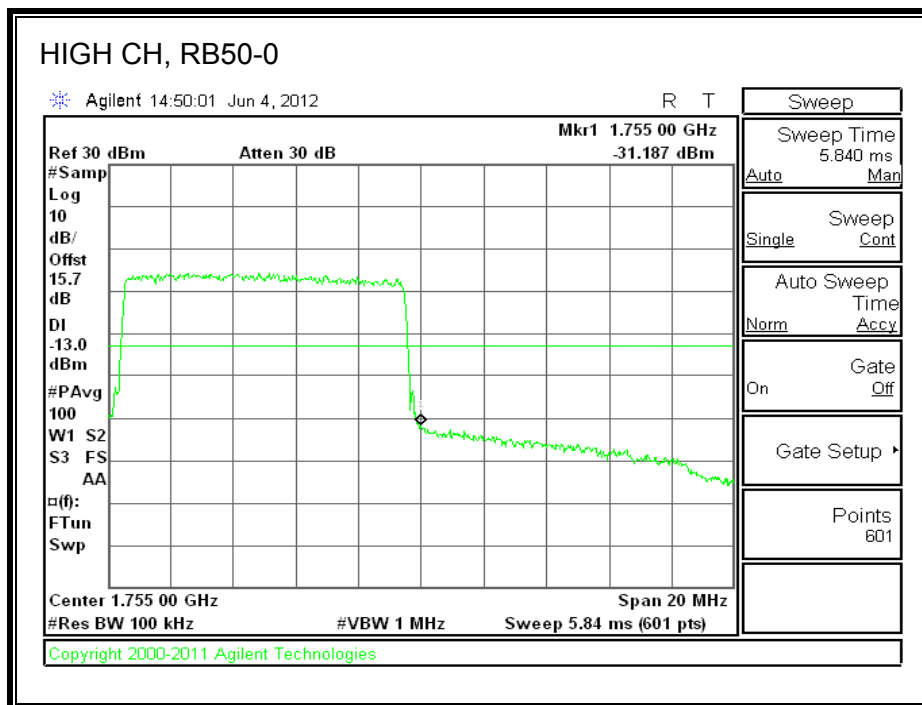

LTE QPSK Band 4 (1.4 MHz BAND WIDTH)

LTE 16QAM Band 4 (1.4 MHz BAND WIDTH)

LTE QPSK Band 4 (3.0 MHz BAND WIDTH)

LTE 16QAM Band 4 (3.0 MHz BAND WIDTH)

LTE QPSK Band 4 (5.0 MHz BAND WIDTH)

LTE 16QAM Band 4 (5.0 MHz BAND WIDTH)

LTE QPSK Band 4 (10.0 MHz BAND WIDTH)

LTE 16QAM Band 4 (10.0 MHz BAND WIDTH)

LTE QPSK Band 4 (15.0 MHz BAND WIDTH)

LTE 16QAM Band 4 (15.0 MHz BAND WIDTH)

LTE QPSK Band 4 (20.0 MHz BAND WIDTH)

LTE 16QAM Band 4 (20.0 MHz BAND WIDTH)

8.2.9. A1428 UAT PORT LTE BAND 17

LTE QPSK Band 17 (5.0 MHz BAND WIDTH)

LTE 16QAM Band 17 (5.0 MHz BAND WIDTH)

LTE QPSK Band 17 (10.0 MHz BAND WIDTH)

LTE 16QAM Band 17 (10.0 MHz BAND WIDTH)