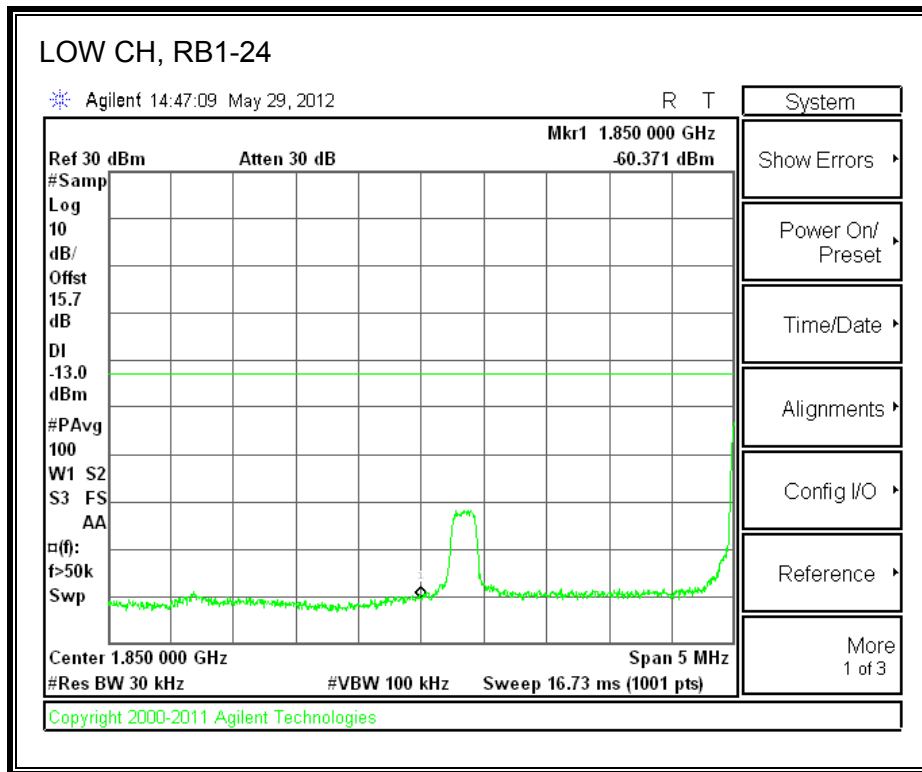

LTE QPSK Band 13, 793 - 805MHz (10MHz Bandwidth)

LTE 16QAM Band 13, 793 - 805MHz (10MHz Bandwidth)

8.2.6. A1429 UAT PORT LTE BAND 25

LTE QPSK Band 25 (1.4 MHz BAND WIDTH)

LTE 16QAM Band 25 (1.4 MHz BAND WIDTH)

LTE QPSK Band 25 (3.0 MHz BAND WIDTH)

LTE 16QAM Band 25 (3.0 MHz BAND WIDTH)

LTE QPSK Band 25 (5.0 MHz BAND WIDTH)

LTE 16QAM Band 25 (5.0 MHz BAND WIDTH)

LTE QPSK Band 25 (10.0 MHz BAND WIDTH)

LTE 16QAM Band 25 (10.0 MHz BAND WIDTH)

LTE QPSK Band 25 (15.0 MHz BAND WIDTH)

LTE 16QAM Band 2 (15.0 MHz BAND WIDTH)

LTE QPSK Band 25 (20.0 MHz BAND WIDTH)

LTE 16QAM Band 25 (20.0 MHz BAND WIDTH)

8.2.7. A1428 LAT PORT LTE BAND 2

LTE QPSK Band 2 (1.4 MHz BAND WIDTH)