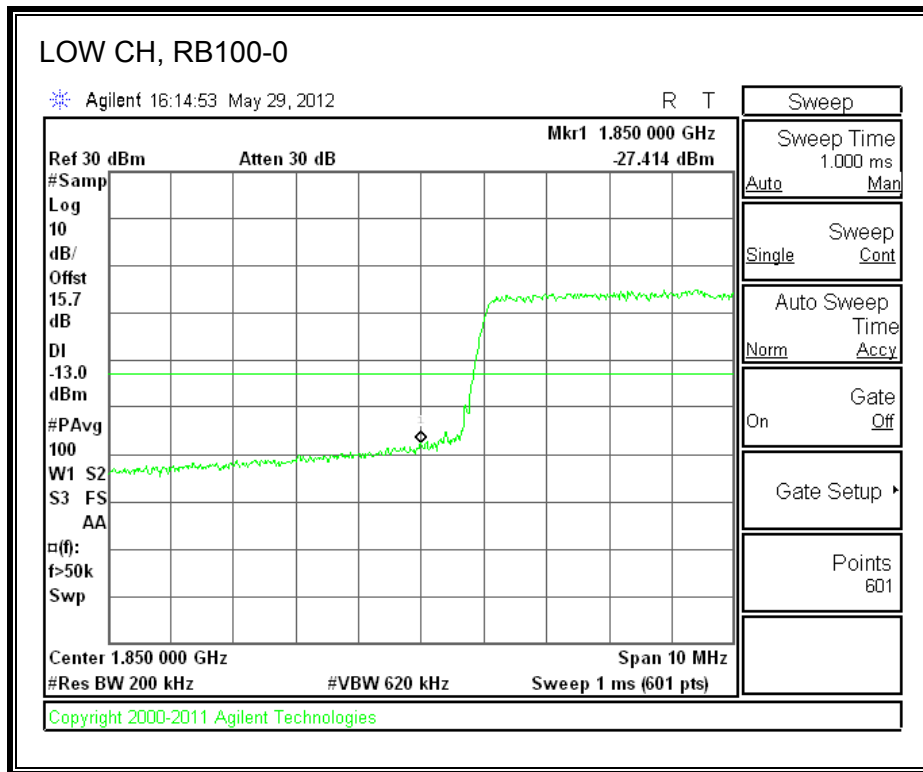

LTE QPSK Band 25 (3.0 MHz BAND WIDTH)

LTE 16QAM Band 25 (3.0 MHz BAND WIDTH)

LTE QPSK Band 25 (5.0 MHz BAND WIDTH)

LTE 16QAM Band 25 (5.0 MHz BAND WIDTH)

LTE QPSK Band 25 (10.0 MHz BAND WIDTH)

LTE 16QAM Band 25 (10.0 MHz BAND WIDTH)

LTE QPSK Band 25 (15.0 MHz BAND WIDTH)

LTE 16QAM Band 2 (15.0 MHz BAND WIDTH)

LTE QPSK Band 25 (20.0 MHz BAND WIDTH)

LTE 16QAM Band 25 (20.0 MHz BAND WIDTH)

8.2.7. A1428 LAT PORT LTE BAND 2

LTE QPSK Band 2 (1.4 MHz BAND WIDTH)

LTE 16QAM Band 2 (1.4 MHz BAND WIDTH)

LTE QPSK Band 2 (3.0 MHz BAND WIDTH)

LTE 16QAM Band 2 (3.0 MHz BAND WIDTH)

LTE QPSK Band 5 (5.0 MHz BAND WIDTH)

LTE 16QAM Band 2 (5.0 MHz BAND WIDTH)

LTE QPSK Band 2 (10.0 MHz BAND WIDTH)