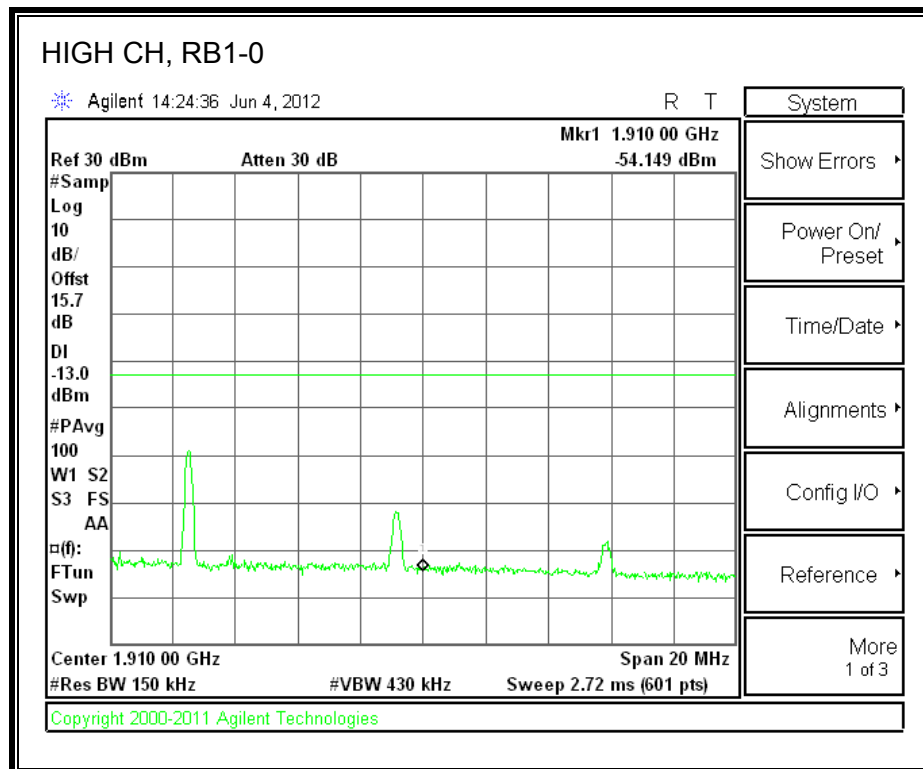

LTE 16QAM Band 2 (1.4 MHz BAND WIDTH)

LTE QPSK Band 2 (3.0 MHz BAND WIDTH)

LTE 16QAM Band 2 (3.0 MHz BAND WIDTH)

LTE QPSK Band 5 (5.0 MHz BAND WIDTH)

LTE 16QAM Band 2 (5.0 MHz BAND WIDTH)

LTE QPSK Band 2 (10.0 MHz BAND WIDTH)

LTE 16QAM Band 2 (10.0 MHz BAND WIDTH)

LTE QPSK Band 2 (15.0 MHz BAND WIDTH)

LTE 16QAM Band 2 (15.0 MHz BAND WIDTH)

LTE QPSK Band 2 (20.0 MHz BAND WIDTH)

LTE 16QAM Band 2 (20.0 MHz BAND WIDTH)

8.2.8. A1428 UAT PORT LTE BAND 4

LTE QPSK Band 4 (1.4 MHz BAND WIDTH)

LTE 16QAM Band 4 (1.4 MHz BAND WIDTH)

LTE QPSK Band 4 (3.0 MHz BAND WIDTH)

LTE 16QAM Band 4 (3.0 MHz BAND WIDTH)

LTE QPSK Band 4 (5.0 MHz BAND WIDTH)

LTE 16QAM Band 4 (5.0 MHz BAND WIDTH)