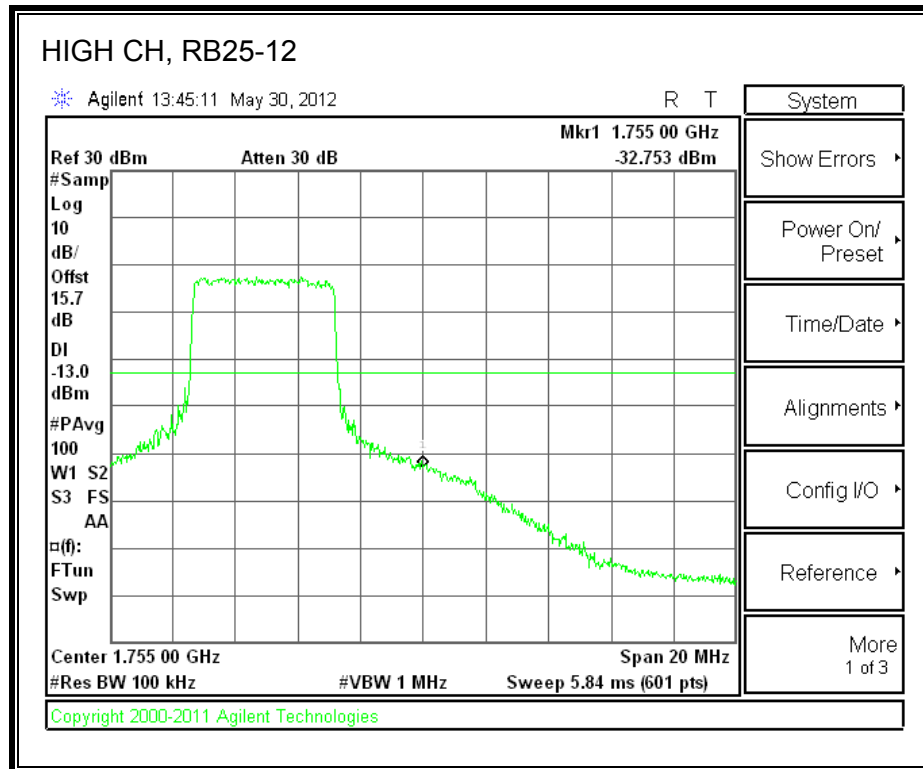

LTE QPSK Band 4 (5.0 MHz BAND WIDTH)

LTE 16QAM Band 4 (5.0 MHz BAND WIDTH)

LTE QPSK Band 4 (10.0 MHz BAND WIDTH)

LTE 16QAM Band 4 (10.0 MHz BAND WIDTH)

LTE QPSK Band 4 (15.0 MHz BAND WIDTH)

LTE 16QAM Band 4 (15.0 MHz BAND WIDTH)