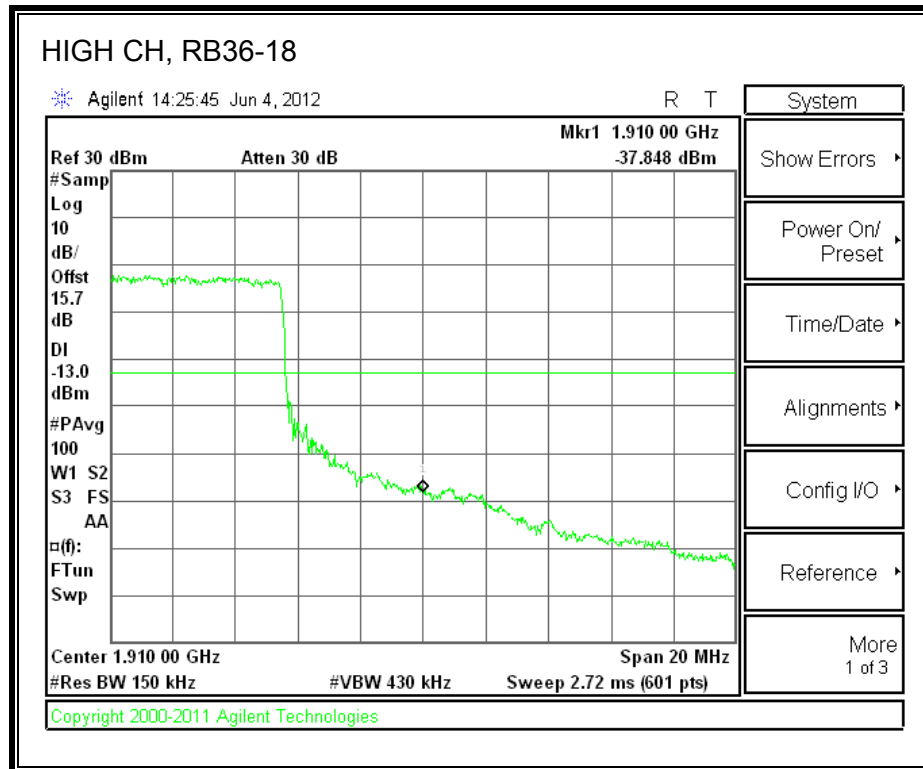

LTE 16QAM Band 2 (1.4 MHz BAND WIDTH)

LTE QPSK Band 2 (3.0 MHz BAND WIDTH)

LTE 16QAM Band 2 (3.0 MHz BAND WIDTH)

LTE QPSK Band 5 (5.0 MHz BAND WIDTH)

LTE 16QAM Band 2 (5.0 MHz BAND WIDTH)

LTE QPSK Band 2 (10.0 MHz BAND WIDTH)

LTE 16QAM Band 2 (10.0 MHz BAND WIDTH)

LTE QPSK Band 2 (15.0 MHz BAND WIDTH)

LTE 16QAM Band 2 (15.0 MHz BAND WIDTH)

LTE QPSK Band 2 (20.0 MHz BAND WIDTH)

LTE 16QAM Band 2 (20.0 MHz BAND WIDTH)

8.2.8. A1428 UAT PORT LTE BAND 4

LTE QPSK Band 4 (1.4 MHz BAND WIDTH)

LTE 16QAM Band 4 (1.4 MHz BAND WIDTH)

LTE QPSK Band 4 (3.0 MHz BAND WIDTH)

LTE 16QAM Band 4 (3.0 MHz BAND WIDTH)

LTE QPSK Band 4 (5.0 MHz BAND WIDTH)

LTE 16QAM Band 4 (5.0 MHz BAND WIDTH)