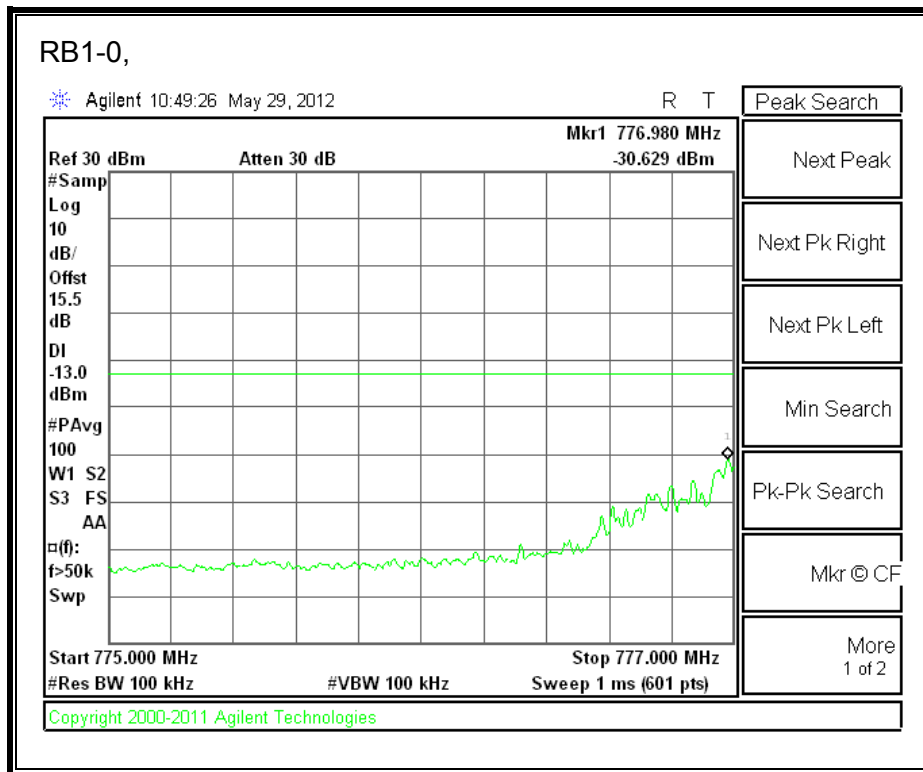

LTE 16QAM 784.5MHz Band 13, 775 - 777MHz (5MHz Bandwidth)

LTE QPSK 784.5MHz Band 13, 783 - 793MHz (5MHz Bandwidth)

LTE 16QAM 784.5MHz Band 13, 783 - 793MHz (5MHz Bandwidth)

LTE QPSK 784.5MHz Band 13, 763 - 775MHz (5MHz Bandwidth)

LTE 16QAM 784.5MHz Band 13, 763-775MHz (5MHz Bandwidth)

LTE QPSK 784.5MHz Band 13, 793 - 805MHz (5MHz Bandwidth)

LTE 16QAM 784.5MHz Band 13, 793 - 805MHz (5MHz Bandwidth)

LTE QPSK 782MHz Band 13, 775 - 777MHz (10MHz Bandwidth)

LTE 16QAM Band 13, 775 - 777MHz (10MHz Bandwidth)

LTE QPSK 782MHz Band 13, 783 - 793MHz (10MHz Bandwidth)

LTE 16QAM Band 13, 782MHz 783 - 793MHz (10MHz Bandwidth)

LTE QPSK 782MHz Band 13, 763 - 775MHz (10MHz Bandwidth)

LTE QPSK Band 13, 793 - 805MHz (10MHz Bandwidth)

LTE 16QAM Band 13, 793 - 805MHz (10MHz Bandwidth)

8.2.6. A1429 UAT PORT LTE BAND 25

LTE QPSK Band 25 (1.4 MHz BAND WIDTH)

LTE 16QAM Band 25 (1.4 MHz BAND WIDTH)