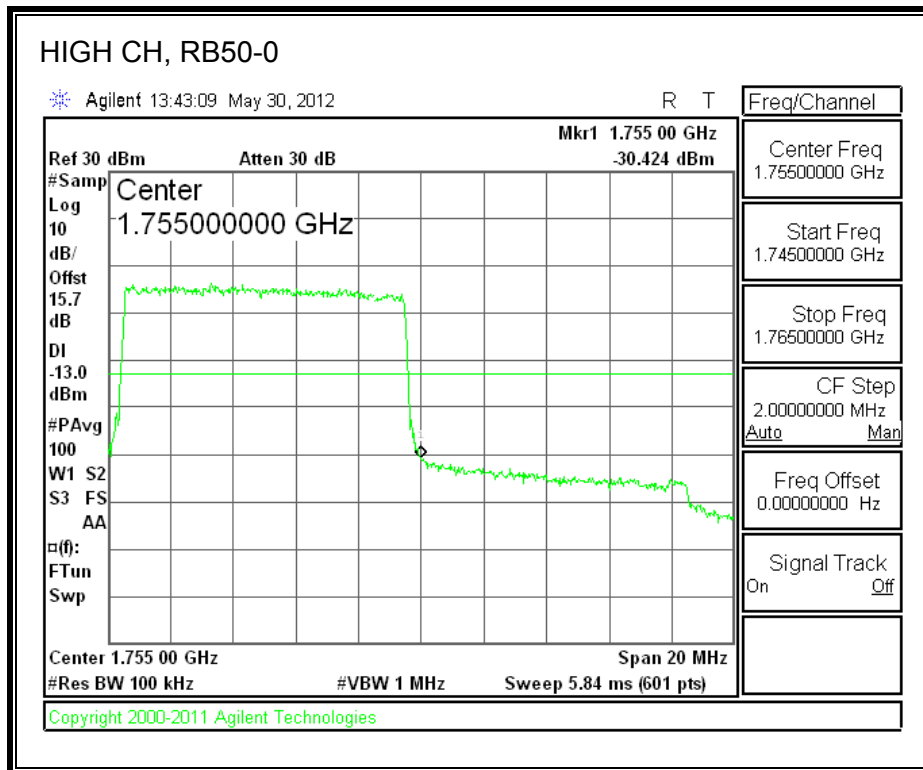

LTE QPSK Band 4 (5.0 MHz BAND WIDTH)

LTE 16QAM Band 4 (5.0 MHz BAND WIDTH)

LTE QPSK Band 4 (10.0 MHz BAND WIDTH)

LTE 16QAM Band 4 (10.0 MHz BAND WIDTH)

LTE QPSK Band 4 (15.0 MHz BAND WIDTH)

LTE 16QAM Band 4 (15.0 MHz BAND WIDTH)

LTE QPSK Band 4 (20.0 MHz BAND WIDTH)

LTE 16QAM Band 4 (20.0 MHz BAND WIDTH)

8.2.3. A1428 LAT PORT LTE BAND 17

LTE QPSK Band 17 (5.0 MHz BAND WIDTH)

LTE 16QAM Band 17 (5.0 MHz BAND WIDTH)

LTE QPSK Band 17 (10.0 MHz BAND WIDTH)