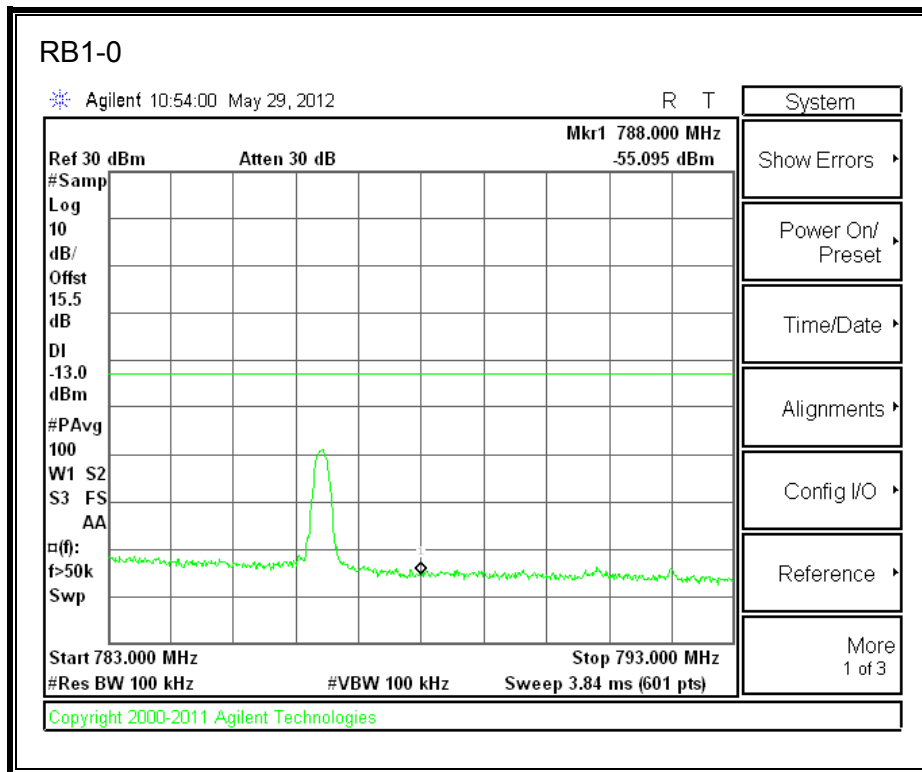

LTE 16QAM 784.5MHz Band 13, 763-775MHz (5MHz Bandwidth)

LTE QPSK 784.5MHz Band 13, 793 - 805MHz (5MHz Bandwidth)

LTE 16QAM 784.5MHz Band 13, 793 - 805MHz (5MHz Bandwidth)

LTE QPSK 782MHz Band 13, 775 - 777MHz (10MHz Bandwidth)

LTE 16QAM Band 13, 775 - 777MHz (10MHz Bandwidth)

LTE QPSK 782MHz Band 13, 783 - 793MHz (10MHz Bandwidth)

LTE 16QAM Band 13, 782MHz 783 - 793MHz (10MHz Bandwidth)

LTE QPSK 782MHz Band 13, 763 - 775MHz (10MHz Bandwidth)

LTE QPSK Band 13, 793 - 805MHz (10MHz Bandwidth)

LTE 16QAM Band 13, 793 - 805MHz (10MHz Bandwidth)

8.2.6. A1429 UAT PORT LTE BAND 25

LTE QPSK Band 25 (1.4 MHz BAND WIDTH)

LTE 16QAM Band 25 (1.4 MHz BAND WIDTH)