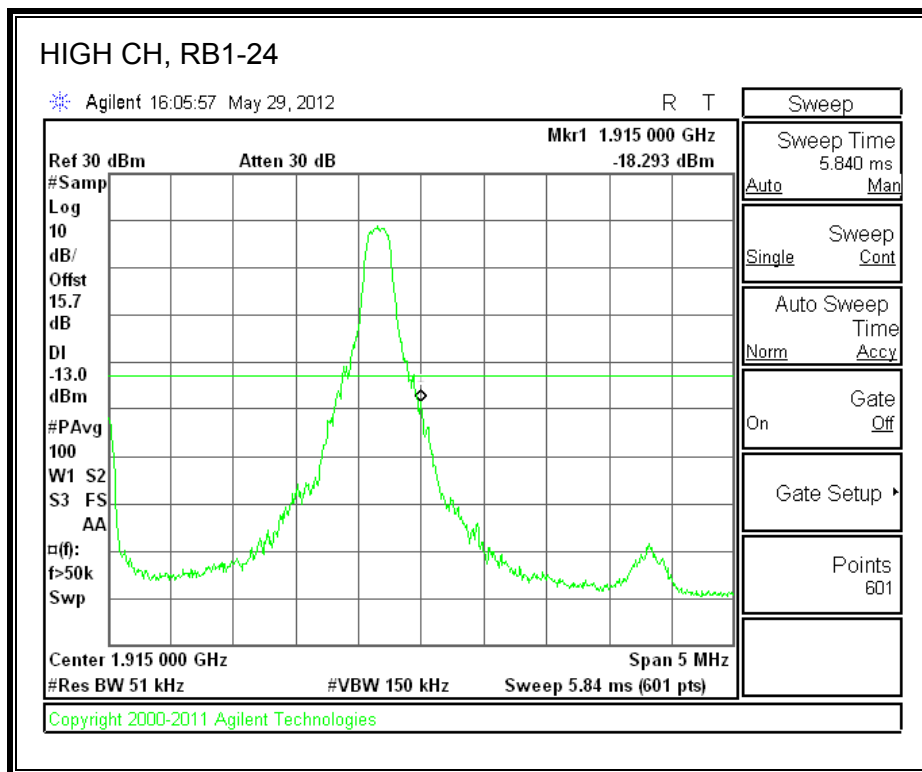

LTE QPSK Band 13, 793 - 805MHz (10MHz Bandwidth)

LTE 16QAM Band 13, 793 - 805MHz (10MHz Bandwidth)

8.2.6. A1429 UAT PORT LTE BAND 25

LTE QPSK Band 25 (1.4 MHz BAND WIDTH)

LTE 16QAM Band 25 (1.4 MHz BAND WIDTH)

LTE QPSK Band 25 (3.0 MHz BAND WIDTH)

LTE 16QAM Band 25 (3.0 MHz BAND WIDTH)

LTE QPSK Band 25 (5.0 MHz BAND WIDTH)

LTE 16QAM Band 25 (5.0 MHz BAND WIDTH)

LTE QPSK Band 25 (10.0 MHz BAND WIDTH)

LTE 16QAM Band 25 (10.0 MHz BAND WIDTH)

LTE QPSK Band 25 (15.0 MHz BAND WIDTH)

LTE 16QAM Band 2 (15.0 MHz BAND WIDTH)

LTE QPSK Band 25 (20.0 MHz BAND WIDTH)

LTE 16QAM Band 25 (20.0 MHz BAND WIDTH)

8.2.7. A1428 LAT PORT LTE BAND 2

LTE QPSK Band 2 (1.4 MHz BAND WIDTH)