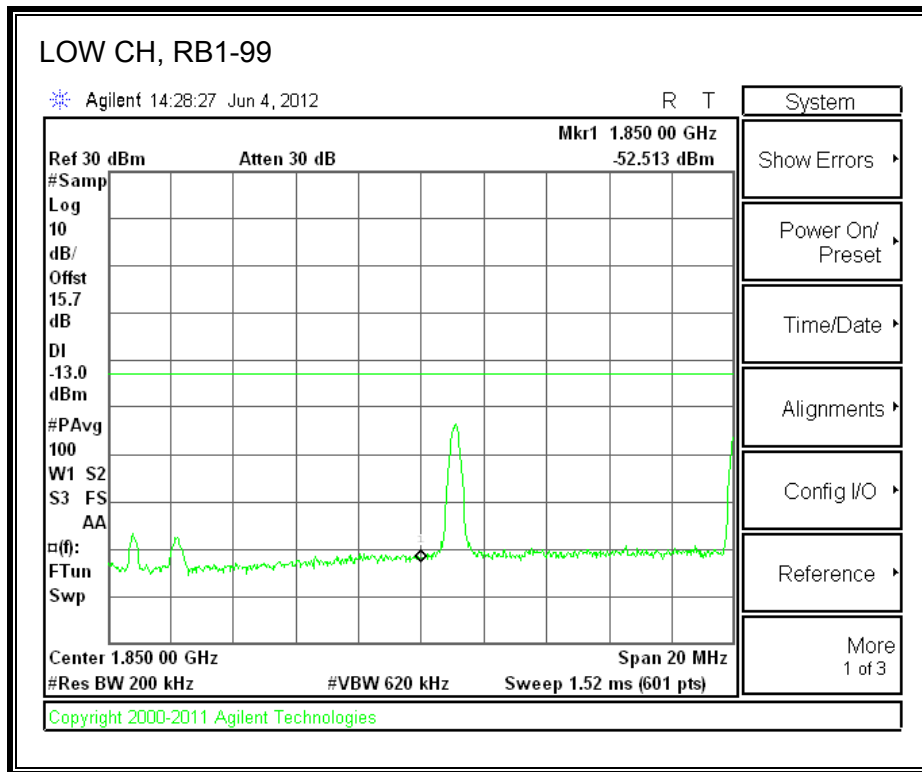

LTE 16QAM Band 2 (1.4 MHz BAND WIDTH)

LTE QPSK Band 2 (3.0 MHz BAND WIDTH)

LTE 16QAM Band 2 (3.0 MHz BAND WIDTH)

LTE QPSK Band 5 (5.0 MHz BAND WIDTH)

LTE 16QAM Band 2 (5.0 MHz BAND WIDTH)

LTE QPSK Band 2 (10.0 MHz BAND WIDTH)

LTE 16QAM Band 2 (10.0 MHz BAND WIDTH)

LTE QPSK Band 2 (15.0 MHz BAND WIDTH)

LTE 16QAM Band 2 (15.0 MHz BAND WIDTH)

LTE QPSK Band 2 (20.0 MHz BAND WIDTH)

LTE 16QAM Band 2 (20.0 MHz BAND WIDTH)

8.2.8. A1428 UAT PORT LTE BAND 4

LTE QPSK Band 4 (1.4 MHz BAND WIDTH)

LTE 16QAM Band 4 (1.4 MHz BAND WIDTH)

LTE QPSK Band 4 (3.0 MHz BAND WIDTH)

LTE 16QAM Band 4 (3.0 MHz BAND WIDTH)

LTE QPSK Band 4 (5.0 MHz BAND WIDTH)

LTE 16QAM Band 4 (5.0 MHz BAND WIDTH)