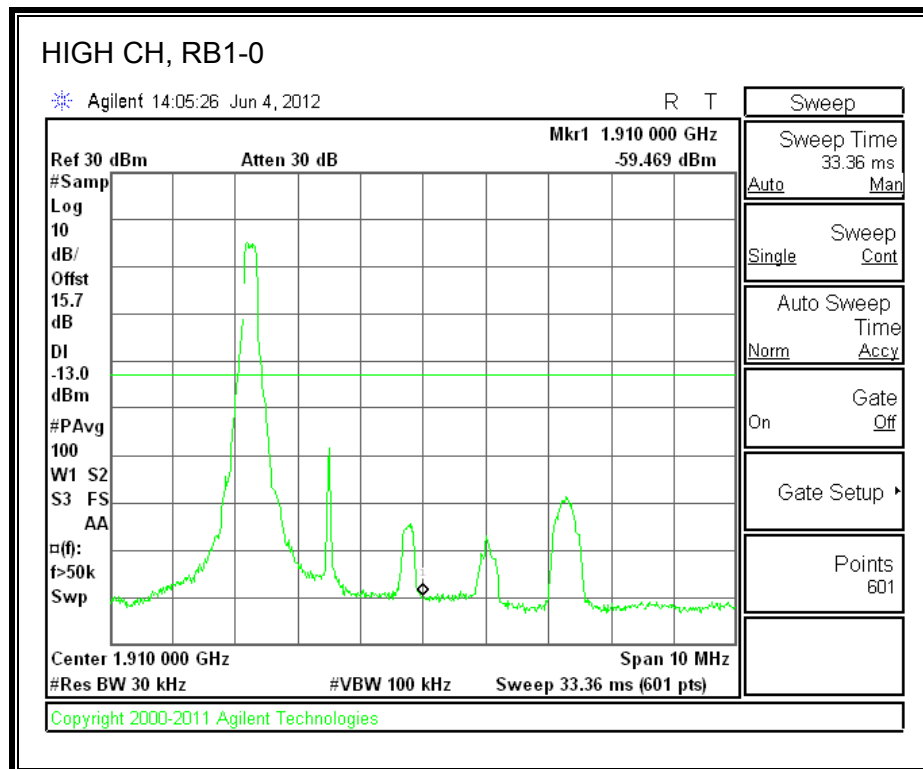

LTE 16QAM Band 2 (1.4 MHz BAND WIDTH)

LTE QPSK Band 2 (3.0 MHz BAND WIDTH)

LTE 16QAM Band 2 (3.0 MHz BAND WIDTH)

LTE QPSK Band 5 (5.0 MHz BAND WIDTH)

LTE 16QAM Band 2 (5.0 MHz BAND WIDTH)

LTE QPSK Band 2 (10.0 MHz BAND WIDTH)

LTE 16QAM Band 2 (10.0 MHz BAND WIDTH)

LTE QPSK Band 2 (15.0 MHz BAND WIDTH)

LTE 16QAM Band 2 (15.0 MHz BAND WIDTH)

LTE QPSK Band 2 (20.0 MHz BAND WIDTH)

LTE 16QAM Band 2 (20.0 MHz BAND WIDTH)

8.2.8. A1428 UAT PORT LTE BAND 4