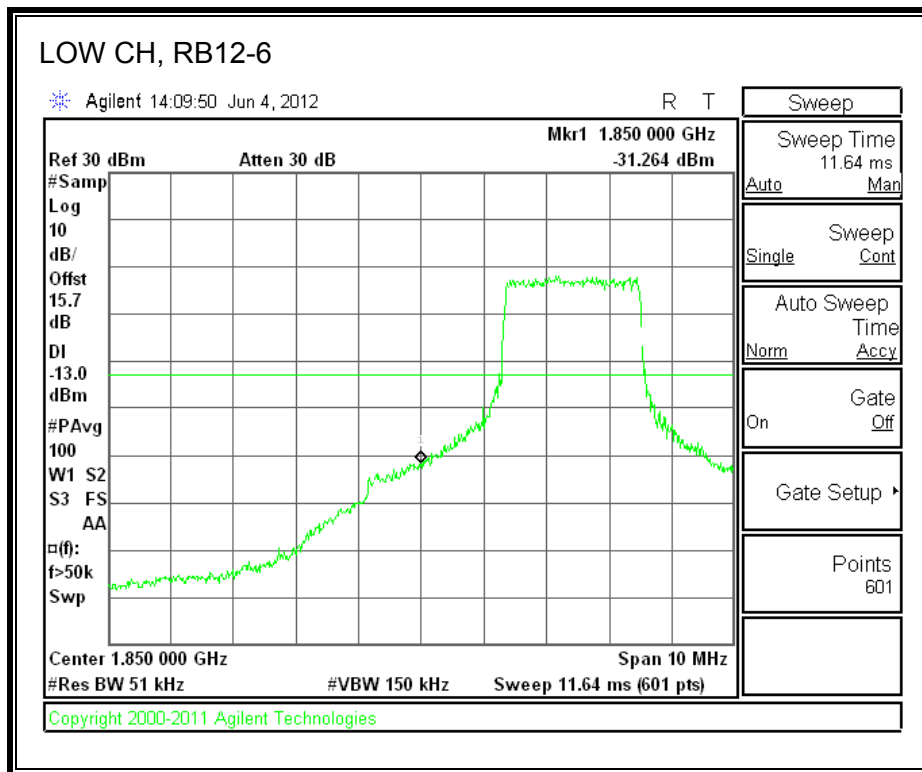

LTE QPSK Band 25 (15.0 MHz BAND WIDTH)

LTE 16QAM Band 2 (15.0 MHz BAND WIDTH)

LTE QPSK Band 25 (20.0 MHz BAND WIDTH)

LTE 16QAM Band 25 (20.0 MHz BAND WIDTH)

8.2.7. A1428 LAT PORT LTE BAND 2

LTE QPSK Band 2 (1.4 MHz BAND WIDTH)

LTE 16QAM Band 2 (1.4 MHz BAND WIDTH)

LTE QPSK Band 2 (3.0 MHz BAND WIDTH)

LTE 16QAM Band 2 (3.0 MHz BAND WIDTH)

LTE QPSK Band 5 (5.0 MHz BAND WIDTH)

LTE 16QAM Band 2 (5.0 MHz BAND WIDTH)

LTE QPSK Band 2 (10.0 MHz BAND WIDTH)

LTE 16QAM Band 2 (10.0 MHz BAND WIDTH)

LTE QPSK Band 2 (15.0 MHz BAND WIDTH)

LTE 16QAM Band 2 (15.0 MHz BAND WIDTH)

LTE QPSK Band 2 (20.0 MHz BAND WIDTH)

LTE 16QAM Band 2 (20.0 MHz BAND WIDTH)

8.2.8. A1428 UAT PORT LTE BAND 4