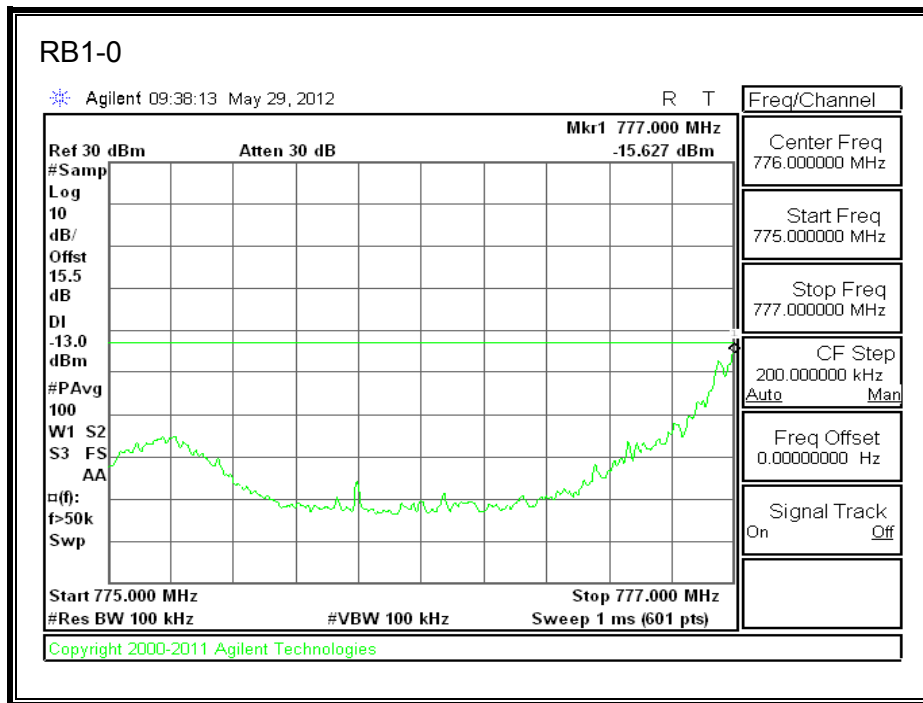

LTE 16QAM Band 17 (10.0 MHz BAND WIDTH)

8.2.4. A1428 LAT PORT LTE BAND 5

LTE QPSK Band 5 (1.4 MHz BAND WIDTH)

LTE 16QAM Band 4 (1.4 MHz BAND WIDTH)

LTE QPSK Band 5 (3.0 MHz BAND WIDTH)

LTE 16QAM Band 5 (3.0 MHz BAND WIDTH)

LTE QPSK Band 5 (5.0 MHz BAND WIDTH)

LTE 16QAM Band 5 (5.0 MHz BAND WIDTH)

LTE QPSK Band 5 (10.0 MHz BAND WIDTH)

LTE 16QAM Band 5 (10.0 MHz BAND WIDTH)

8.2.5. A1429 LAT PORT LTE BAND 13

LTE QPSK 779.5 MHz Band 13, 775 – 777MHz (5MHz Bandwidth)

LTE 16QAM 779.5MHz Band 13, 775 - 777MHz (5MHz Bandwidth)

LTE QPSK 779.5MHz Band 13, 783 - 793MHz (5MHz Bandwidth)

LTE 16QAM 779.5MHz Band 13, 783 - 793MHz (5MHz Bandwidth)

LTE QPSK 779.5MHz Band 13, 763 - 775MHz (5MHz Bandwidth)