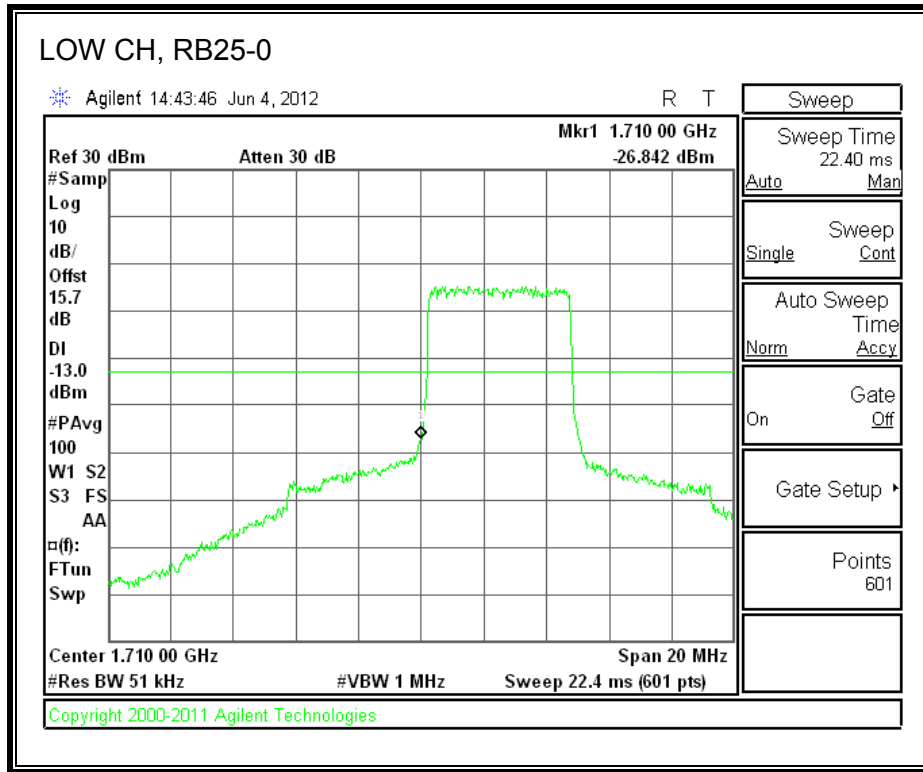

LTE 16QAM Band 2 (10.0 MHz BAND WIDTH)

LTE QPSK Band 2 (15.0 MHz BAND WIDTH)

LTE 16QAM Band 2 (15.0 MHz BAND WIDTH)

LTE QPSK Band 2 (20.0 MHz BAND WIDTH)

LTE 16QAM Band 2 (20.0 MHz BAND WIDTH)

8.2.8. A1428 UAT PORT LTE BAND 4

LTE QPSK Band 4 (1.4 MHz BAND WIDTH)

LTE 16QAM Band 4 (1.4 MHz BAND WIDTH)

LTE QPSK Band 4 (3.0 MHz BAND WIDTH)

LTE 16QAM Band 4 (3.0 MHz BAND WIDTH)

LTE QPSK Band 4 (5.0 MHz BAND WIDTH)

LTE 16QAM Band 4 (5.0 MHz BAND WIDTH)

LTE QPSK Band 4 (10.0 MHz BAND WIDTH)

LTE 16QAM Band 4 (10.0 MHz BAND WIDTH)

LTE QPSK Band 4 (15.0 MHz BAND WIDTH)

LTE 16QAM Band 4 (15.0 MHz BAND WIDTH)

LTE QPSK Band 4 (20.0 MHz BAND WIDTH)

LTE 16QAM Band 4 (20.0 MHz BAND WIDTH)

8.2.9. A1428 UAT PORT LTE BAND 17

LTE QPSK Band 17 (5.0 MHz BAND WIDTH)

LTE 16QAM Band 17 (5.0 MHz BAND WIDTH)

LTE QPSK Band 17 (10.0 MHz BAND WIDTH)

LTE 16QAM Band 17 (10.0 MHz BAND WIDTH)