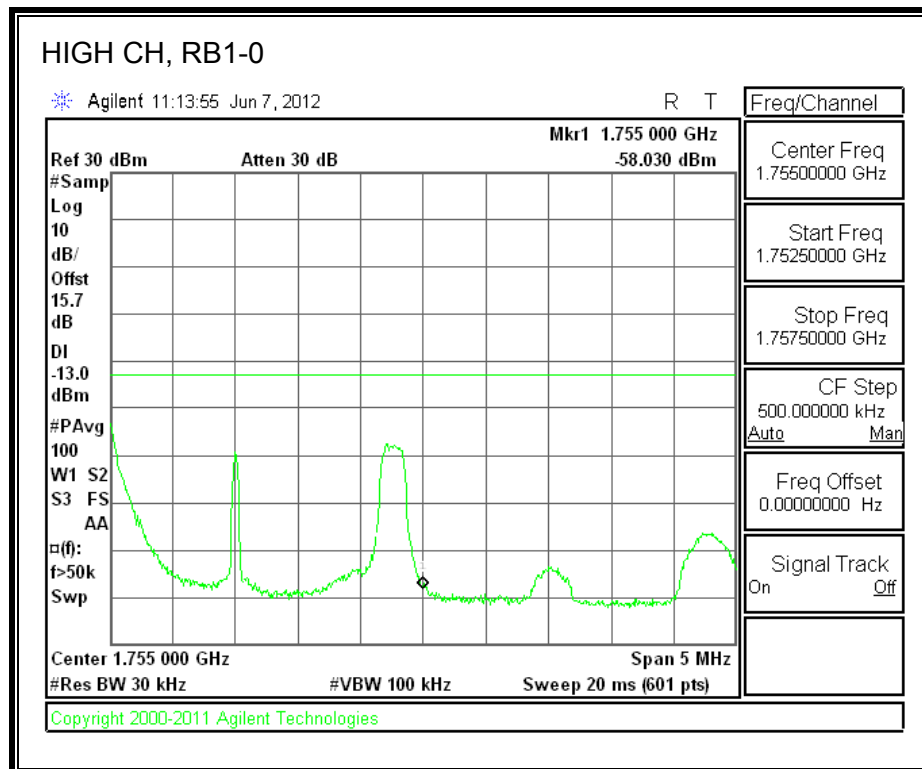

LTE 16QAM Band 2 (10.0 MHz BAND WIDTH)

LTE QPSK Band 2 (15.0 MHz BAND WIDTH)

LTE 16QAM Band 2 (15.0 MHz BAND WIDTH)

LTE QPSK Band 2 (20.0 MHz BAND WIDTH)

LTE 16QAM Band 2 (20.0 MHz BAND WIDTH)

8.2.8. A1428 UAT PORT LTE BAND 4

LTE QPSK Band 4 (1.4 MHz BAND WIDTH)

LTE 16QAM Band 4 (1.4 MHz BAND WIDTH)

LTE QPSK Band 4 (3.0 MHz BAND WIDTH)

LTE 16QAM Band 4 (3.0 MHz BAND WIDTH)

LTE QPSK Band 4 (5.0 MHz BAND WIDTH)

LTE 16QAM Band 4 (5.0 MHz BAND WIDTH)

LTE QPSK Band 4 (10.0 MHz BAND WIDTH)

LTE 16QAM Band 4 (10.0 MHz BAND WIDTH)

LTE QPSK Band 4 (15.0 MHz BAND WIDTH)

LTE 16QAM Band 4 (15.0 MHz BAND WIDTH)

LTE QPSK Band 4 (20.0 MHz BAND WIDTH)

LTE 16QAM Band 4 (20.0 MHz BAND WIDTH)