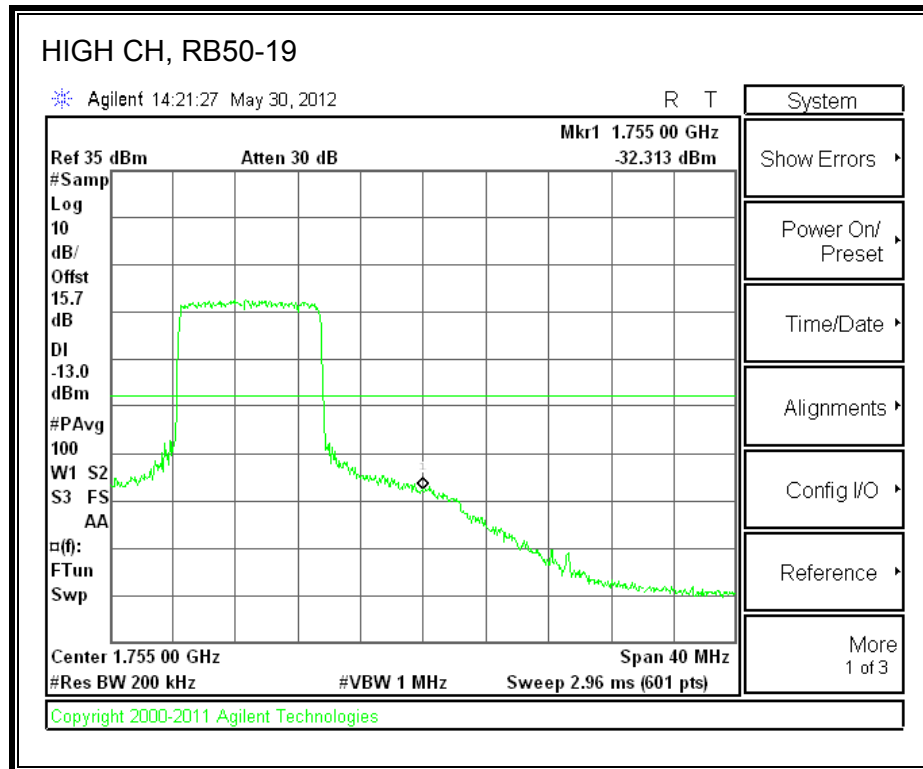

LTE QPSK Band 4 (20.0 MHz BAND WIDTH)

LTE 16QAM Band 4 (20.0 MHz BAND WIDTH)

8.2.3. A1428 LAT PORT LTE BAND 17

LTE QPSK Band 17 (5.0 MHz BAND WIDTH)

LTE 16QAM Band 17 (5.0 MHz BAND WIDTH)

LTE QPSK Band 17 (10.0 MHz BAND WIDTH)