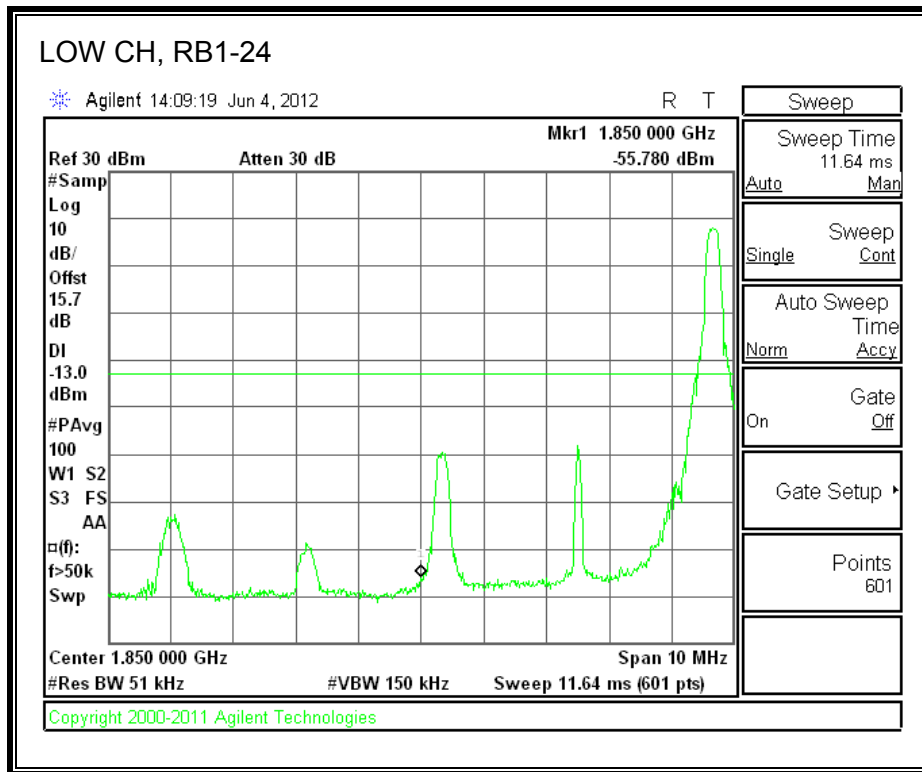

LTE QPSK Band 25 (15.0 MHz BAND WIDTH)

LTE 16QAM Band 2 (15.0 MHz BAND WIDTH)

LTE QPSK Band 25 (20.0 MHz BAND WIDTH)

LTE 16QAM Band 25 (20.0 MHz BAND WIDTH)

8.2.7. A1428 LAT PORT LTE BAND 2

LTE QPSK Band 2 (1.4 MHz BAND WIDTH)

LTE 16QAM Band 2 (1.4 MHz BAND WIDTH)

LTE QPSK Band 2 (3.0 MHz BAND WIDTH)

LTE 16QAM Band 2 (3.0 MHz BAND WIDTH)

LTE QPSK Band 5 (5.0 MHz BAND WIDTH)

LTE 16QAM Band 2 (5.0 MHz BAND WIDTH)

LTE QPSK Band 2 (10.0 MHz BAND WIDTH)

LTE 16QAM Band 2 (10.0 MHz BAND WIDTH)

LTE QPSK Band 2 (15.0 MHz BAND WIDTH)

LTE 16QAM Band 2 (15.0 MHz BAND WIDTH)

LTE QPSK Band 2 (20.0 MHz BAND WIDTH)

LTE 16QAM Band 2 (20.0 MHz BAND WIDTH)

8.2.8. A1428 UAT PORT LTE BAND 4