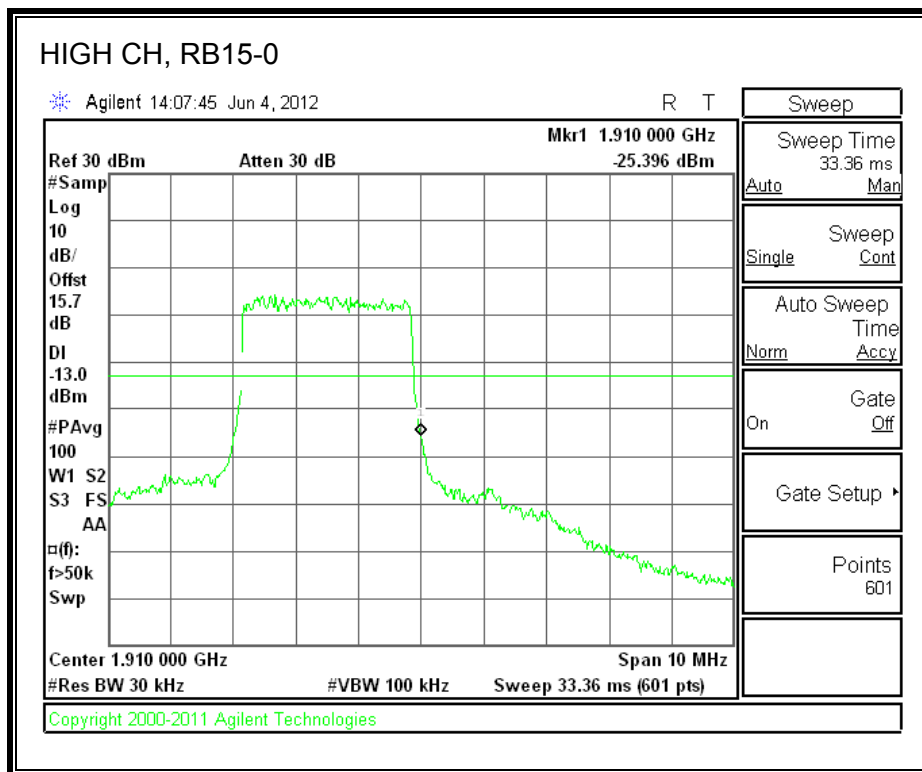

LTE QPSK Band 25 (15.0 MHz BAND WIDTH)

LTE 16QAM Band 2 (15.0 MHz BAND WIDTH)

LTE QPSK Band 25 (20.0 MHz BAND WIDTH)

LTE 16QAM Band 25 (20.0 MHz BAND WIDTH)

8.2.7. A1428 LAT PORT LTE BAND 2

LTE QPSK Band 2 (1.4 MHz BAND WIDTH)

LTE 16QAM Band 2 (1.4 MHz BAND WIDTH)

LTE QPSK Band 2 (3.0 MHz BAND WIDTH)

LTE 16QAM Band 2 (3.0 MHz BAND WIDTH)

LTE QPSK Band 5 (5.0 MHz BAND WIDTH)

LTE 16QAM Band 2 (5.0 MHz BAND WIDTH)

LTE QPSK Band 2 (10.0 MHz BAND WIDTH)

LTE 16QAM Band 2 (10.0 MHz BAND WIDTH)

LTE QPSK Band 2 (15.0 MHz BAND WIDTH)

LTE 16QAM Band 2 (15.0 MHz BAND WIDTH)

LTE QPSK Band 2 (20.0 MHz BAND WIDTH)

LTE 16QAM Band 2 (20.0 MHz BAND WIDTH)

8.2.8. A1428 UAT PORT LTE BAND 4