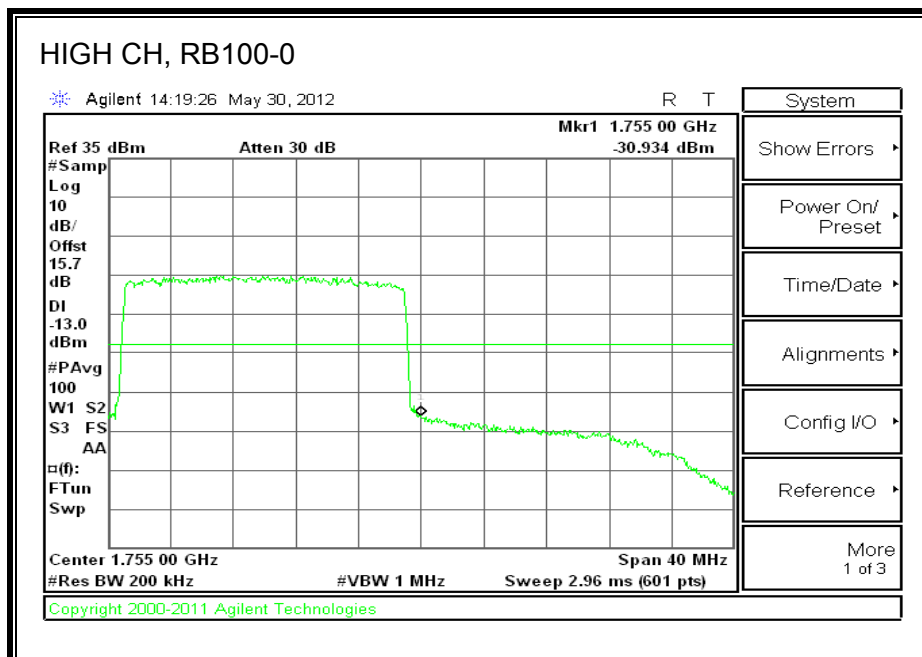

LTE QPSK Band 4 (5.0 MHz BAND WIDTH)

LTE 16QAM Band 4 (5.0 MHz BAND WIDTH)

LTE QPSK Band 4 (10.0 MHz BAND WIDTH)

LTE 16QAM Band 4 (10.0 MHz BAND WIDTH)

LTE QPSK Band 4 (15.0 MHz BAND WIDTH)

LTE 16QAM Band 4 (15.0 MHz BAND WIDTH)

LTE QPSK Band 4 (20.0 MHz BAND WIDTH)

LTE 16QAM Band 4 (20.0 MHz BAND WIDTH)

8.2.3. A1428 LAT PORT LTE BAND 17

LTE QPSK Band 17 (5.0 MHz BAND WIDTH)

LTE 16QAM Band 17 (5.0 MHz BAND WIDTH)

LTE QPSK Band 17 (10.0 MHz BAND WIDTH)

LTE 16QAM Band 17 (10.0 MHz BAND WIDTH)

8.2.4. A1428 LAT PORT LTE BAND 5

LTE QPSK Band 5 (1.4 MHz BAND WIDTH)

LTE 16QAM Band 4 (1.4 MHz BAND WIDTH)

LTE QPSK Band 5 (3.0 MHz BAND WIDTH)

LTE 16QAM Band 5 (3.0 MHz BAND WIDTH)