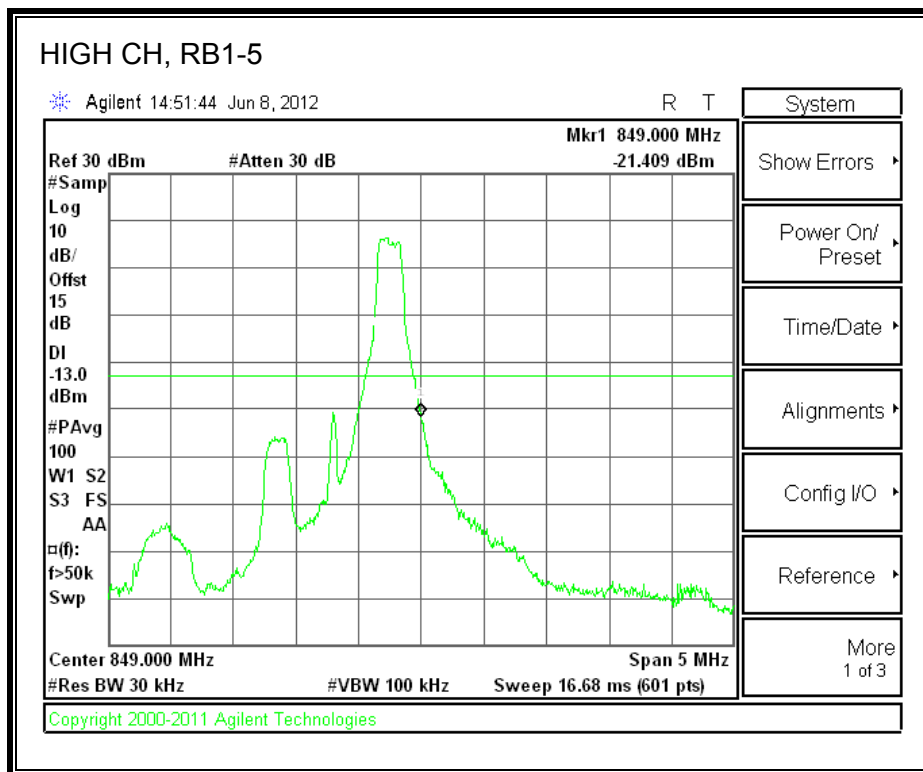

LTE 16QAM Band 17 (10.0 MHz BAND WIDTH)

8.2.4. A1428 LAT PORT LTE BAND 5

LTE QPSK Band 5 (1.4 MHz BAND WIDTH)

LTE 16QAM Band 4 (1.4 MHz BAND WIDTH)

LTE QPSK Band 5 (3.0 MHz BAND WIDTH)

LTE 16QAM Band 5 (3.0 MHz BAND WIDTH)

LTE QPSK Band 5 (5.0 MHz BAND WIDTH)

LTE 16QAM Band 5 (5.0 MHz BAND WIDTH)

LTE QPSK Band 5 (10.0 MHz BAND WIDTH)

LTE 16QAM Band 5 (10.0 MHz BAND WIDTH)

8.2.5. A1429 LAT PORT LTE BAND 13

LTE QPSK 779.5 MHz Band 13, 775 – 777MHz (5MHz Bandwidth)

LTE 16QAM 779.5MHz Band 13, 775 - 777MHz (5MHz Bandwidth)

LTE QPSK 779.5MHz Band 13, 783 - 793MHz (5MHz Bandwidth)

LTE 16QAM 779.5MHz Band 13, 783 - 793MHz (5MHz Bandwidth)

LTE QPSK 779.5MHz Band 13, 763 - 775MHz (5MHz Bandwidth)