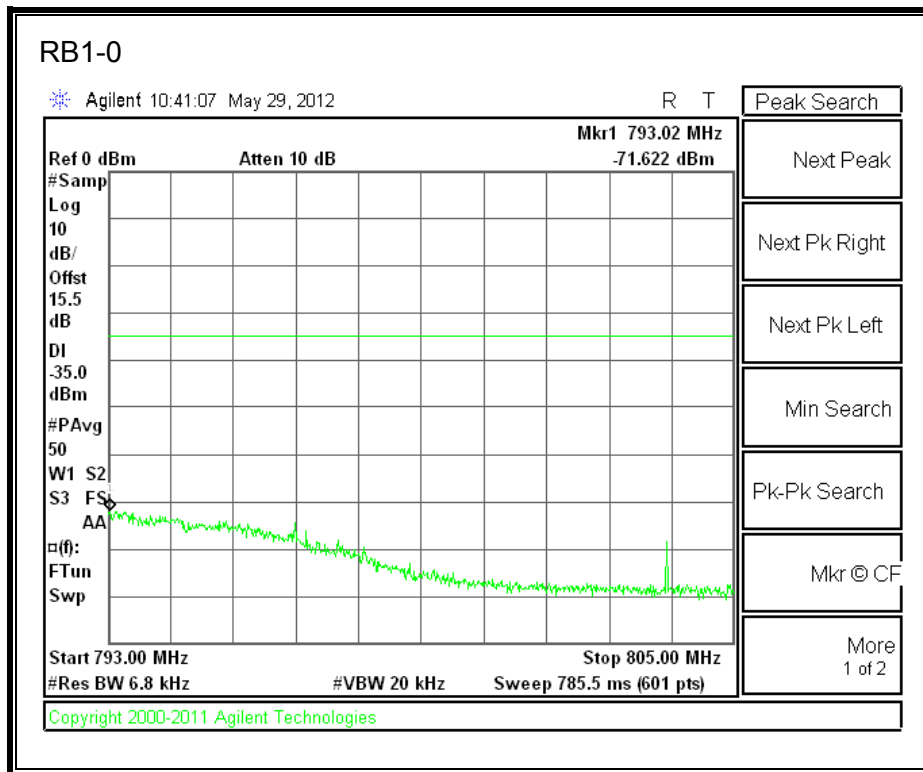

LTE 16QAM 784.5MHz Band 13, 775 - 777MHz (5MHz Bandwidth)

LTE QPSK 784.5MHz Band 13, 783 - 793MHz (5MHz Bandwidth)

LTE 16QAM 784.5MHz Band 13, 783 - 793MHz (5MHz Bandwidth)

LTE QPSK 784.5MHz Band 13, 763 - 775MHz (5MHz Bandwidth)

LTE 16QAM 784.5MHz Band 13, 763-775MHz (5MHz Bandwidth)

LTE QPSK 784.5MHz Band 13, 793 - 805MHz (5MHz Bandwidth)

LTE 16QAM 784.5MHz Band 13, 793 - 805MHz (5MHz Bandwidth)

LTE QPSK 782MHz Band 13, 775 - 777MHz (10MHz Bandwidth)

LTE 16QAM Band 13, 775 - 777MHz (10MHz Bandwidth)

LTE QPSK 782MHz Band 13, 783 - 793MHz (10MHz Bandwidth)

LTE 16QAM Band 13, 782MHz 783 - 793MHz (10MHz Bandwidth)

LTE QPSK 782MHz Band 13, 763 - 775MHz (10MHz Bandwidth)

LTE QPSK Band 13, 793 - 805MHz (10MHz Bandwidth)

LTE 16QAM Band 13, 793 - 805MHz (10MHz Bandwidth)

8.2.6. A1429 UAT PORT LTE BAND 25

LTE QPSK Band 25 (1.4 MHz BAND WIDTH)

LTE 16QAM Band 25 (1.4 MHz BAND WIDTH)