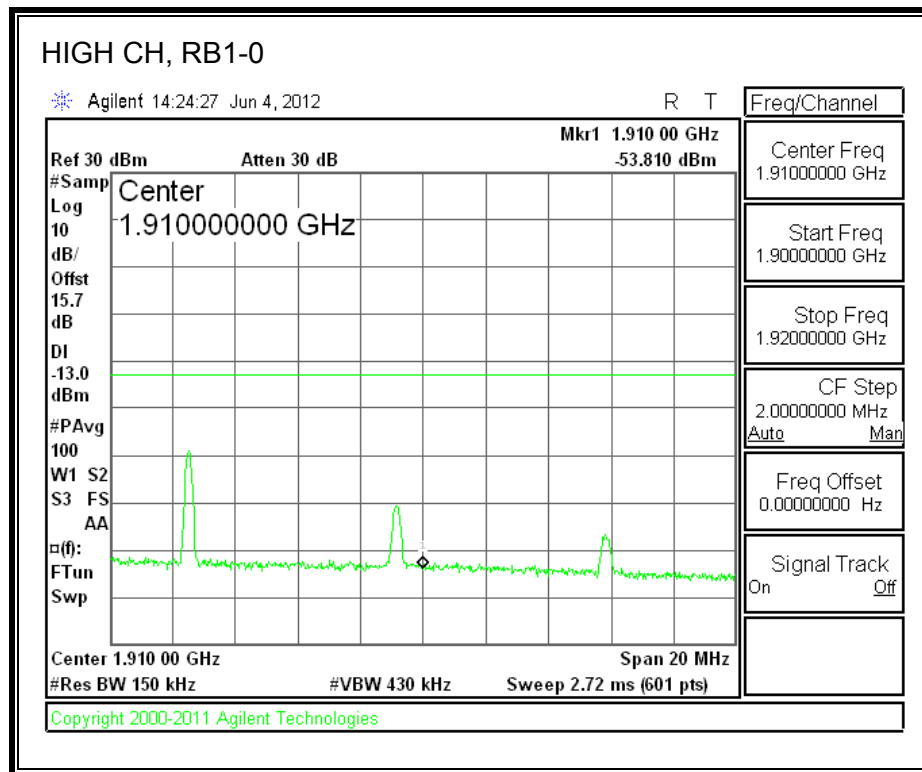

LTE 16QAM Band 2 (1.4 MHz BAND WIDTH)

LTE QPSK Band 2 (3.0 MHz BAND WIDTH)

LTE 16QAM Band 2 (3.0 MHz BAND WIDTH)

LTE QPSK Band 5 (5.0 MHz BAND WIDTH)

LTE 16QAM Band 2 (5.0 MHz BAND WIDTH)

LTE QPSK Band 2 (10.0 MHz BAND WIDTH)

LTE 16QAM Band 2 (10.0 MHz BAND WIDTH)

LTE QPSK Band 2 (15.0 MHz BAND WIDTH)

LTE 16QAM Band 2 (15.0 MHz BAND WIDTH)

LTE QPSK Band 2 (20.0 MHz BAND WIDTH)

LTE 16QAM Band 2 (20.0 MHz BAND WIDTH)

8.2.8. A1428 UAT PORT LTE BAND 4

LTE QPSK Band 4 (1.4 MHz BAND WIDTH)

LTE 16QAM Band 4 (1.4 MHz BAND WIDTH)

LTE QPSK Band 4 (3.0 MHz BAND WIDTH)

LTE 16QAM Band 4 (3.0 MHz BAND WIDTH)

LTE QPSK Band 4 (5.0 MHz BAND WIDTH)

LTE 16QAM Band 4 (5.0 MHz BAND WIDTH)