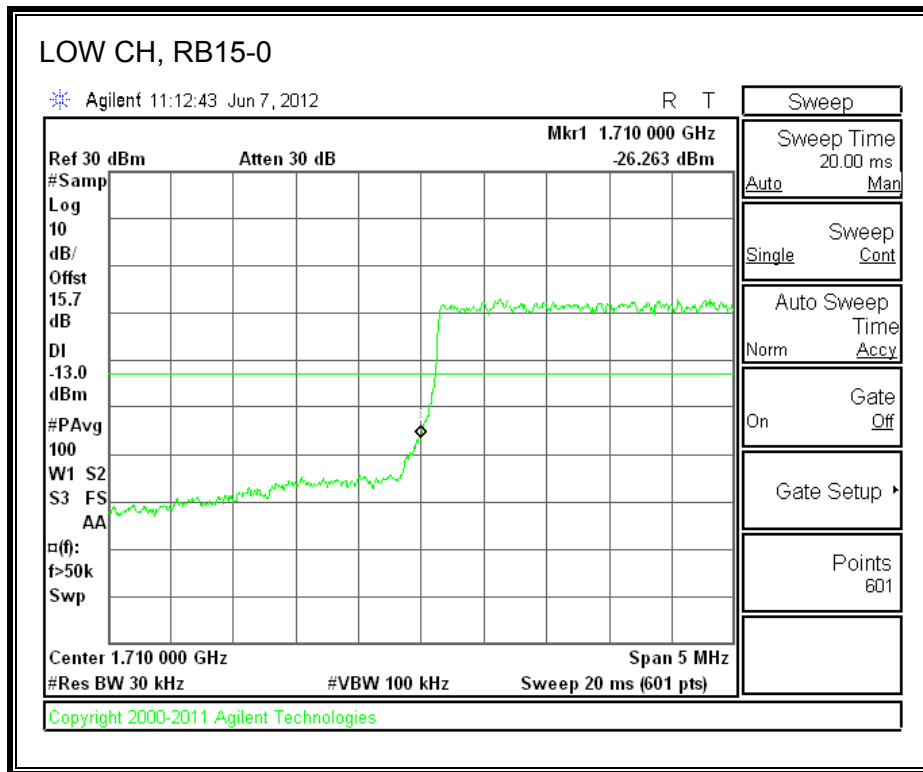

LTE 16QAM Band 2 (10.0 MHz BAND WIDTH)

LTE QPSK Band 2 (15.0 MHz BAND WIDTH)

LTE 16QAM Band 2 (15.0 MHz BAND WIDTH)

LTE QPSK Band 2 (20.0 MHz BAND WIDTH)

LTE 16QAM Band 2 (20.0 MHz BAND WIDTH)

8.2.8. A1428 UAT PORT LTE BAND 4

LTE QPSK Band 4 (1.4 MHz BAND WIDTH)

LTE 16QAM Band 4 (1.4 MHz BAND WIDTH)

LTE QPSK Band 4 (3.0 MHz BAND WIDTH)

LTE 16QAM Band 4 (3.0 MHz BAND WIDTH)

LTE QPSK Band 4 (5.0 MHz BAND WIDTH)

LTE 16QAM Band 4 (5.0 MHz BAND WIDTH)

LTE QPSK Band 4 (10.0 MHz BAND WIDTH)

LTE 16QAM Band 4 (10.0 MHz BAND WIDTH)

LTE QPSK Band 4 (15.0 MHz BAND WIDTH)

LTE 16QAM Band 4 (15.0 MHz BAND WIDTH)

LTE QPSK Band 4 (20.0 MHz BAND WIDTH)

LTE 16QAM Band 4 (20.0 MHz BAND WIDTH)