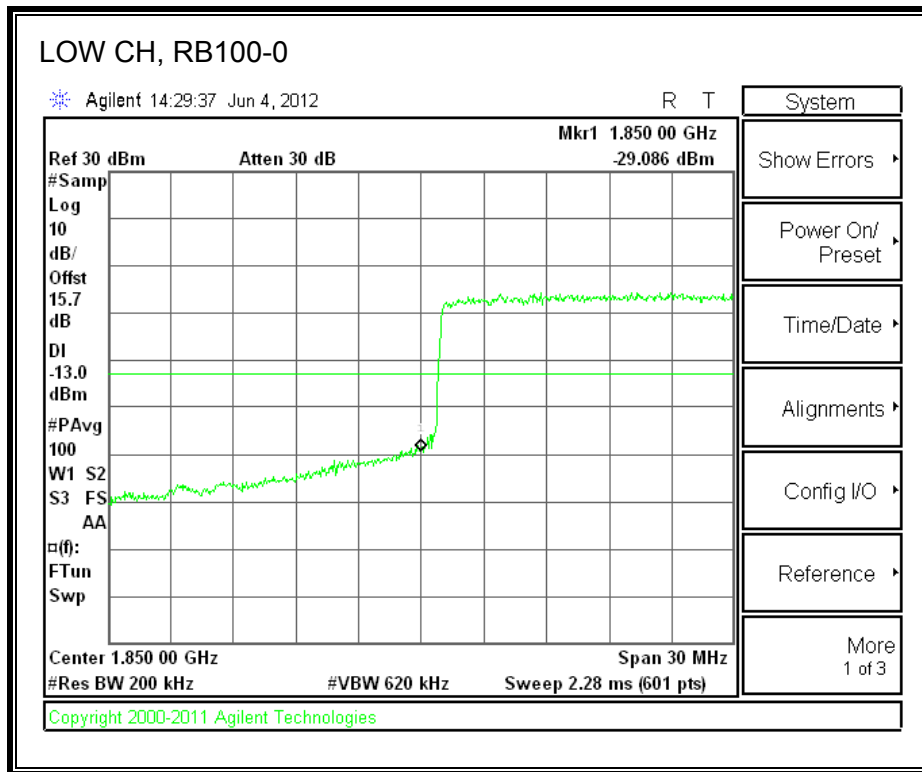

LTE 16QAM Band 2 (1.4 MHz BAND WIDTH)

LTE QPSK Band 2 (3.0 MHz BAND WIDTH)

LTE 16QAM Band 2 (3.0 MHz BAND WIDTH)

LTE QPSK Band 5 (5.0 MHz BAND WIDTH)

LTE 16QAM Band 2 (5.0 MHz BAND WIDTH)

LTE QPSK Band 2 (10.0 MHz BAND WIDTH)

LTE 16QAM Band 2 (10.0 MHz BAND WIDTH)

LTE QPSK Band 2 (15.0 MHz BAND WIDTH)

LTE 16QAM Band 2 (15.0 MHz BAND WIDTH)

LTE QPSK Band 2 (20.0 MHz BAND WIDTH)

LTE 16QAM Band 2 (20.0 MHz BAND WIDTH)

8.2.8. A1428 UAT PORT LTE BAND 4

LTE QPSK Band 4 (1.4 MHz BAND WIDTH)

LTE 16QAM Band 4 (1.4 MHz BAND WIDTH)

LTE QPSK Band 4 (3.0 MHz BAND WIDTH)

LTE 16QAM Band 4 (3.0 MHz BAND WIDTH)

LTE QPSK Band 4 (5.0 MHz BAND WIDTH)

LTE 16QAM Band 4 (5.0 MHz BAND WIDTH)