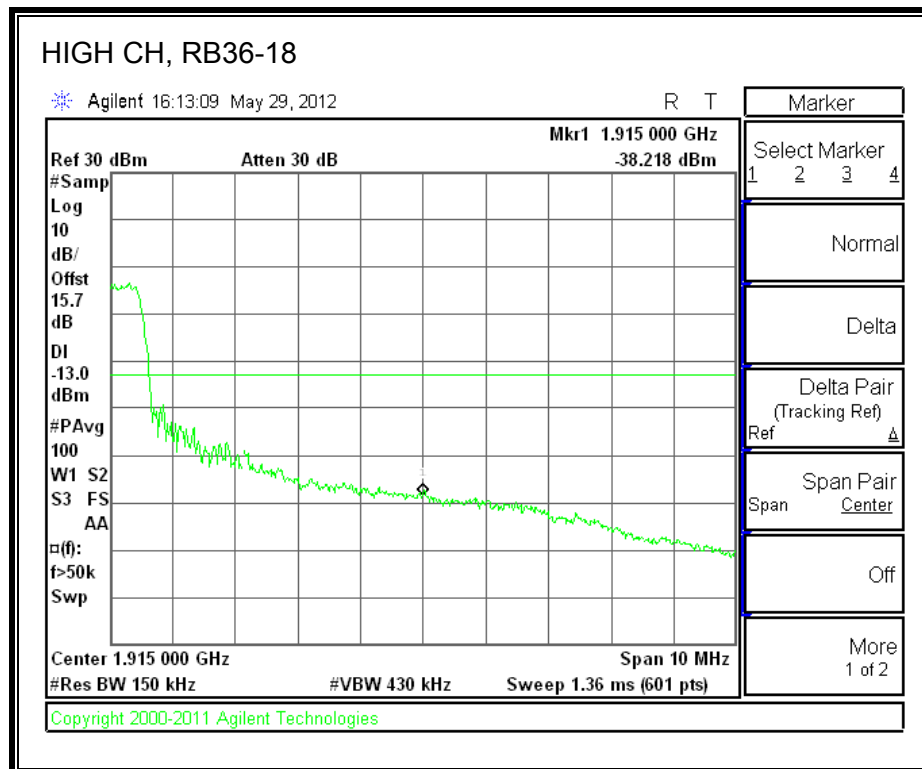

LTE QPSK Band 25 (3.0 MHz BAND WIDTH)

LTE 16QAM Band 25 (3.0 MHz BAND WIDTH)

LTE QPSK Band 25 (5.0 MHz BAND WIDTH)

LTE 16QAM Band 25 (5.0 MHz BAND WIDTH)

LTE QPSK Band 25 (10.0 MHz BAND WIDTH)

LTE 16QAM Band 25 (10.0 MHz BAND WIDTH)

LTE QPSK Band 25 (15.0 MHz BAND WIDTH)

LTE 16QAM Band 2 (15.0 MHz BAND WIDTH)

LTE QPSK Band 25 (20.0 MHz BAND WIDTH)

LTE 16QAM Band 25 (20.0 MHz BAND WIDTH)

8.2.7. A1428 LAT PORT LTE BAND 2

LTE QPSK Band 2 (1.4 MHz BAND WIDTH)

LTE 16QAM Band 2 (1.4 MHz BAND WIDTH)

LTE QPSK Band 2 (3.0 MHz BAND WIDTH)

LTE 16QAM Band 2 (3.0 MHz BAND WIDTH)

LTE QPSK Band 5 (5.0 MHz BAND WIDTH)

LTE 16QAM Band 2 (5.0 MHz BAND WIDTH)

LTE QPSK Band 2 (10.0 MHz BAND WIDTH)

LTE 16QAM Band 2 (10.0 MHz BAND WIDTH)

LTE QPSK Band 2 (15.0 MHz BAND WIDTH)

LTE 16QAM Band 2 (15.0 MHz BAND WIDTH)

LTE QPSK Band 2 (20.0 MHz BAND WIDTH)

LTE 16QAM Band 2 (20.0 MHz BAND WIDTH)

8.2.8. A1428 UAT PORT LTE BAND 4