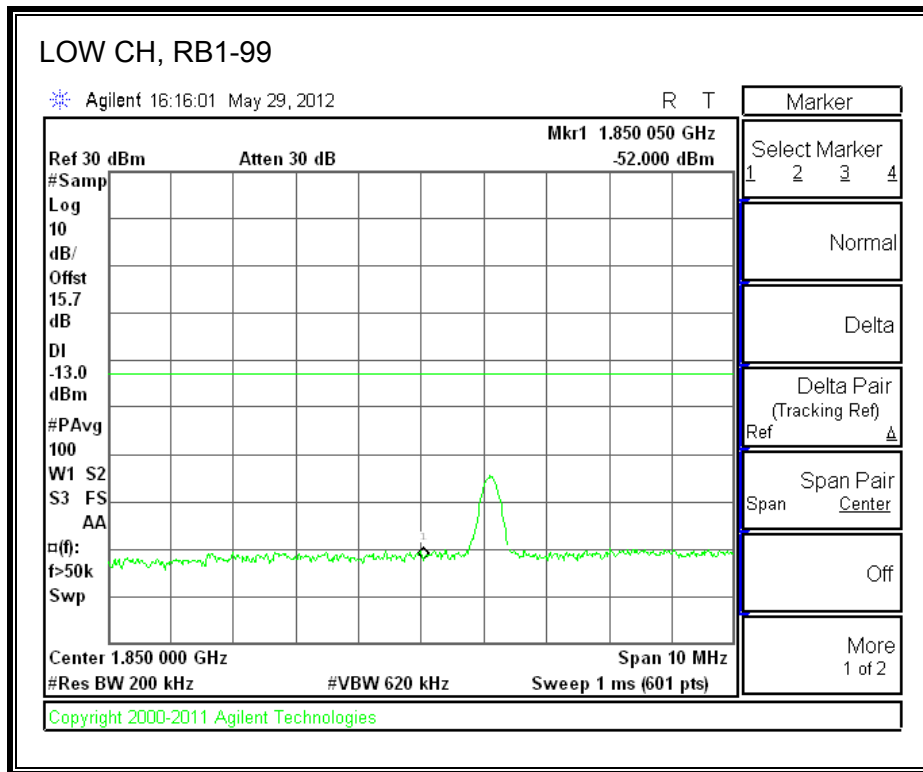

LTE QPSK Band 25 (3.0 MHz BAND WIDTH)

LTE 16QAM Band 25 (3.0 MHz BAND WIDTH)

LTE QPSK Band 25 (5.0 MHz BAND WIDTH)

LTE 16QAM Band 25 (5.0 MHz BAND WIDTH)

LTE QPSK Band 25 (10.0 MHz BAND WIDTH)

LTE 16QAM Band 25 (10.0 MHz BAND WIDTH)

LTE QPSK Band 25 (15.0 MHz BAND WIDTH)

LTE 16QAM Band 2 (15.0 MHz BAND WIDTH)

LTE QPSK Band 25 (20.0 MHz BAND WIDTH)

LTE 16QAM Band 25 (20.0 MHz BAND WIDTH)

8.2.7. A1428 LAT PORT LTE BAND 2

LTE QPSK Band 2 (1.4 MHz BAND WIDTH)

LTE 16QAM Band 2 (1.4 MHz BAND WIDTH)

LTE QPSK Band 2 (3.0 MHz BAND WIDTH)

LTE 16QAM Band 2 (3.0 MHz BAND WIDTH)

LTE QPSK Band 5 (5.0 MHz BAND WIDTH)

LTE 16QAM Band 2 (5.0 MHz BAND WIDTH)

LTE QPSK Band 2 (10.0 MHz BAND WIDTH)

LTE 16QAM Band 2 (10.0 MHz BAND WIDTH)

LTE QPSK Band 2 (15.0 MHz BAND WIDTH)

LTE 16QAM Band 2 (15.0 MHz BAND WIDTH)

LTE QPSK Band 2 (20.0 MHz BAND WIDTH)

LTE 16QAM Band 2 (20.0 MHz BAND WIDTH)

8.2.8. A1428 UAT PORT LTE BAND 4