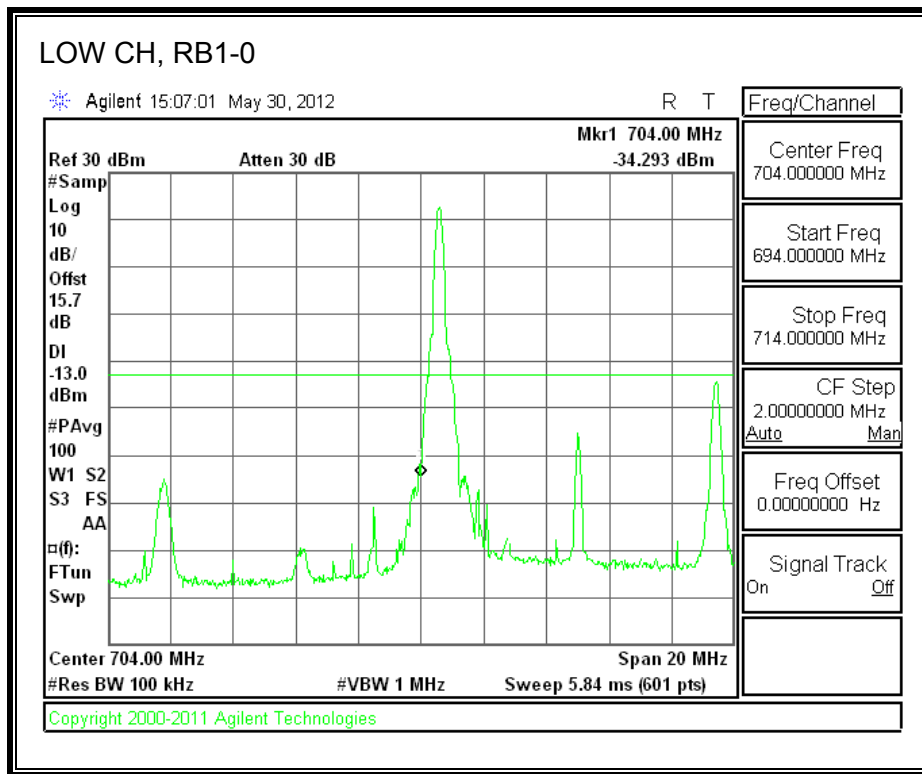

LTE QPSK Band 4 (5.0 MHz BAND WIDTH)

LTE 16QAM Band 4 (5.0 MHz BAND WIDTH)

LTE QPSK Band 4 (10.0 MHz BAND WIDTH)

LTE 16QAM Band 4 (10.0 MHz BAND WIDTH)

LTE QPSK Band 4 (15.0 MHz BAND WIDTH)

LTE 16QAM Band 4 (15.0 MHz BAND WIDTH)

LTE QPSK Band 4 (20.0 MHz BAND WIDTH)

LTE 16QAM Band 4 (20.0 MHz BAND WIDTH)

8.2.3. A1428 LAT PORT LTE BAND 17

LTE QPSK Band 17 (5.0 MHz BAND WIDTH)

LTE 16QAM Band 17 (5.0 MHz BAND WIDTH)

LTE QPSK Band 17 (10.0 MHz BAND WIDTH)

LTE 16QAM Band 17 (10.0 MHz BAND WIDTH)

8.2.4. A1428 LAT PORT LTE BAND 5

LTE QPSK Band 5 (1.4 MHz BAND WIDTH)

LTE 16QAM Band 4 (1.4 MHz BAND WIDTH)

LTE QPSK Band 5 (3.0 MHz BAND WIDTH)

LTE 16QAM Band 5 (3.0 MHz BAND WIDTH)

LTE QPSK Band 5 (5.0 MHz BAND WIDTH)

LTE 16QAM Band 5 (5.0 MHz BAND WIDTH)

LTE QPSK Band 5 (10.0 MHz BAND WIDTH)

LTE 16QAM Band 5 (10.0 MHz BAND WIDTH)

8.2.5. A1429 LAT PORT LTE BAND 13

LTE QPSK 779.5 MHz Band 13, 775 – 777MHz (5MHz Bandwidth)