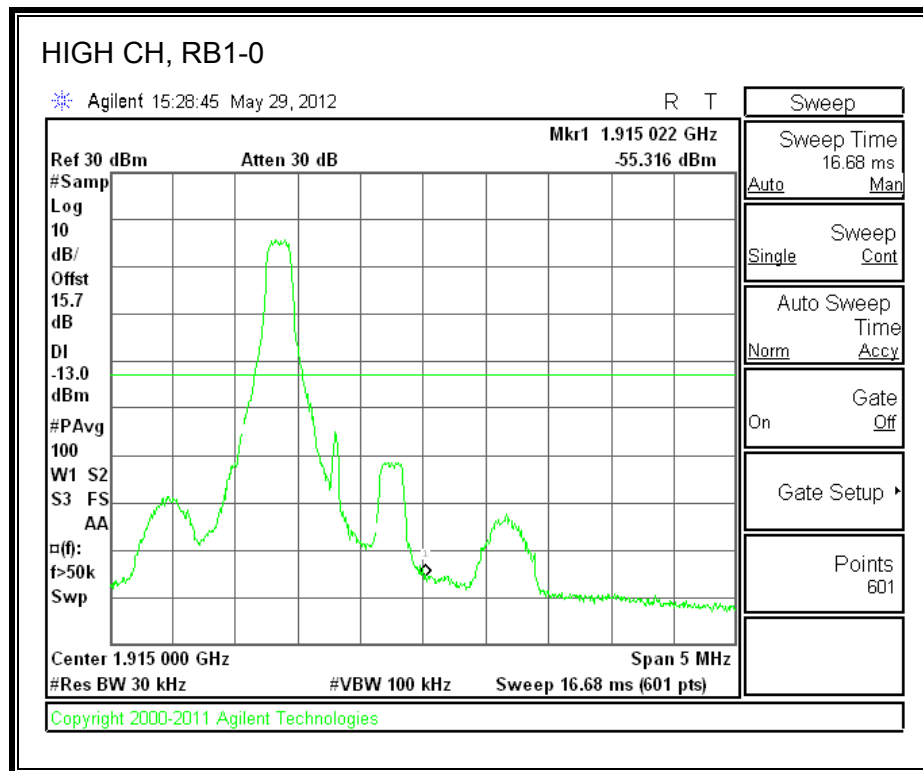

LTE 16QAM Band 13, 775 - 777MHz (10MHz Bandwidth)

LTE QPSK 782MHz Band 13, 783 - 793MHz (10MHz Bandwidth)

LTE 16QAM Band 13, 782MHz 783 - 793MHz (10MHz Bandwidth)

LTE QPSK 782MHz Band 13, 763 - 775MHz (10MHz Bandwidth)

LTE QPSK Band 13, 793 - 805MHz (10MHz Bandwidth)

LTE 16QAM Band 13, 793 - 805MHz (10MHz Bandwidth)

8.2.6. A1429 UAT PORT LTE BAND 25

LTE QPSK Band 25 (1.4 MHz BAND WIDTH)

LTE 16QAM Band 25 (1.4 MHz BAND WIDTH)

LTE QPSK Band 25 (3.0 MHz BAND WIDTH)

LTE 16QAM Band 25 (3.0 MHz BAND WIDTH)

LTE QPSK Band 25 (5.0 MHz BAND WIDTH)

LTE 16QAM Band 25 (5.0 MHz BAND WIDTH)

LTE QPSK Band 25 (10.0 MHz BAND WIDTH)

LTE 16QAM Band 25 (10.0 MHz BAND WIDTH)