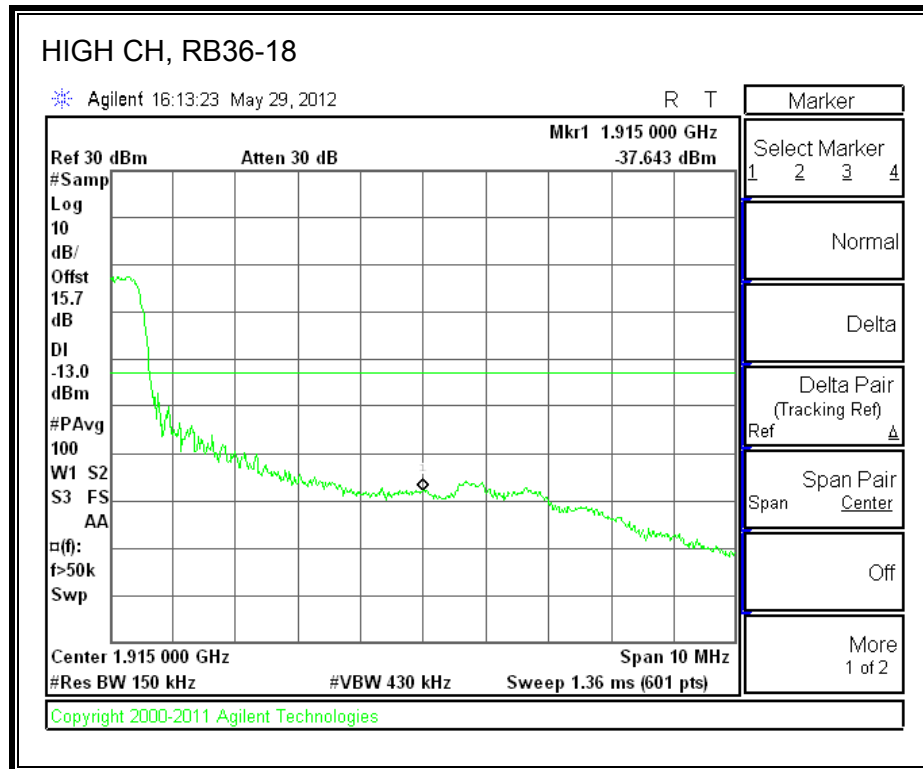

LTE QPSK Band 13, 793 - 805MHz (10MHz Bandwidth)

LTE 16QAM Band 13, 793 - 805MHz (10MHz Bandwidth)

8.2.6. A1429 UAT PORT LTE BAND 25

LTE QPSK Band 25 (1.4 MHz BAND WIDTH)

LTE 16QAM Band 25 (1.4 MHz BAND WIDTH)

LTE QPSK Band 25 (3.0 MHz BAND WIDTH)

LTE 16QAM Band 25 (3.0 MHz BAND WIDTH)

LTE QPSK Band 25 (5.0 MHz BAND WIDTH)

LTE 16QAM Band 25 (5.0 MHz BAND WIDTH)

LTE QPSK Band 25 (10.0 MHz BAND WIDTH)

LTE 16QAM Band 25 (10.0 MHz BAND WIDTH)

LTE QPSK Band 25 (15.0 MHz BAND WIDTH)

LTE 16QAM Band 2 (15.0 MHz BAND WIDTH)

LTE QPSK Band 25 (20.0 MHz BAND WIDTH)

LTE 16QAM Band 25 (20.0 MHz BAND WIDTH)

8.2.7. A1428 LAT PORT LTE BAND 2

LTE QPSK Band 2 (1.4 MHz BAND WIDTH)

LTE 16QAM Band 2 (1.4 MHz BAND WIDTH)

LTE QPSK Band 2 (3.0 MHz BAND WIDTH)

LTE 16QAM Band 2 (3.0 MHz BAND WIDTH)

LTE QPSK Band 5 (5.0 MHz BAND WIDTH)

LTE 16QAM Band 2 (5.0 MHz BAND WIDTH)

LTE QPSK Band 2 (10.0 MHz BAND WIDTH)