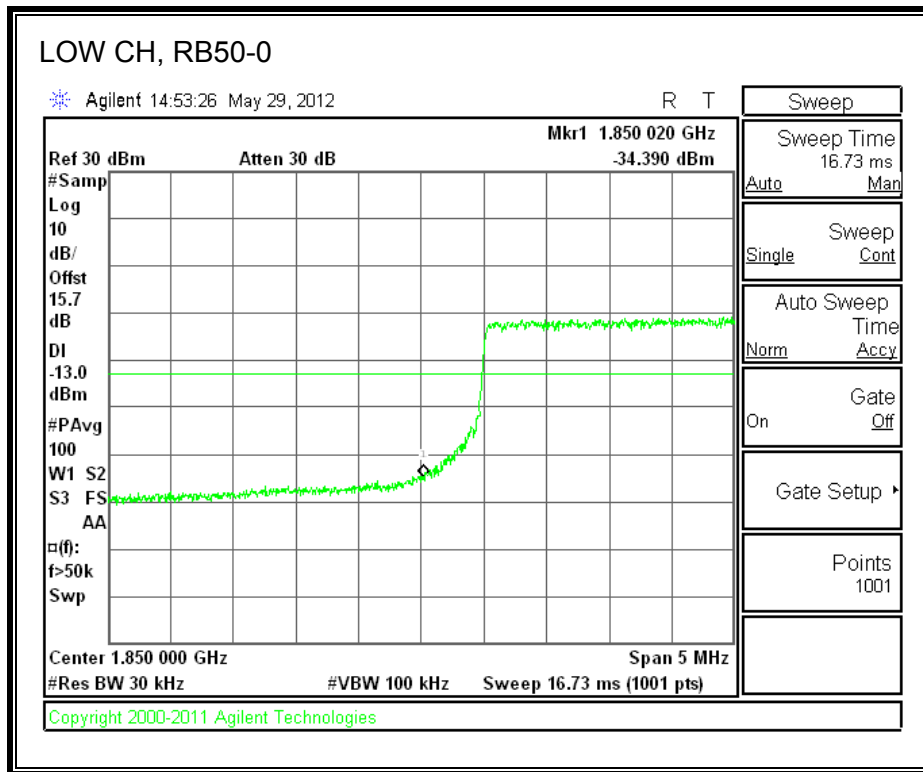

LTE QPSK Band 13, 793 - 805MHz (10MHz Bandwidth)

LTE 16QAM Band 13, 793 - 805MHz (10MHz Bandwidth)

8.2.6. A1429 UAT PORT LTE BAND 25

LTE QPSK Band 25 (1.4 MHz BAND WIDTH)

LTE 16QAM Band 25 (1.4 MHz BAND WIDTH)

LTE QPSK Band 25 (3.0 MHz BAND WIDTH)

LTE 16QAM Band 25 (3.0 MHz BAND WIDTH)

LTE QPSK Band 25 (5.0 MHz BAND WIDTH)

LTE 16QAM Band 25 (5.0 MHz BAND WIDTH)

LTE QPSK Band 25 (10.0 MHz BAND WIDTH)

LTE 16QAM Band 25 (10.0 MHz BAND WIDTH)

LTE QPSK Band 25 (15.0 MHz BAND WIDTH)

LTE 16QAM Band 2 (15.0 MHz BAND WIDTH)

LTE QPSK Band 25 (20.0 MHz BAND WIDTH)

LTE 16QAM Band 25 (20.0 MHz BAND WIDTH)

8.2.7. A1428 LAT PORT LTE BAND 2

LTE QPSK Band 2 (1.4 MHz BAND WIDTH)