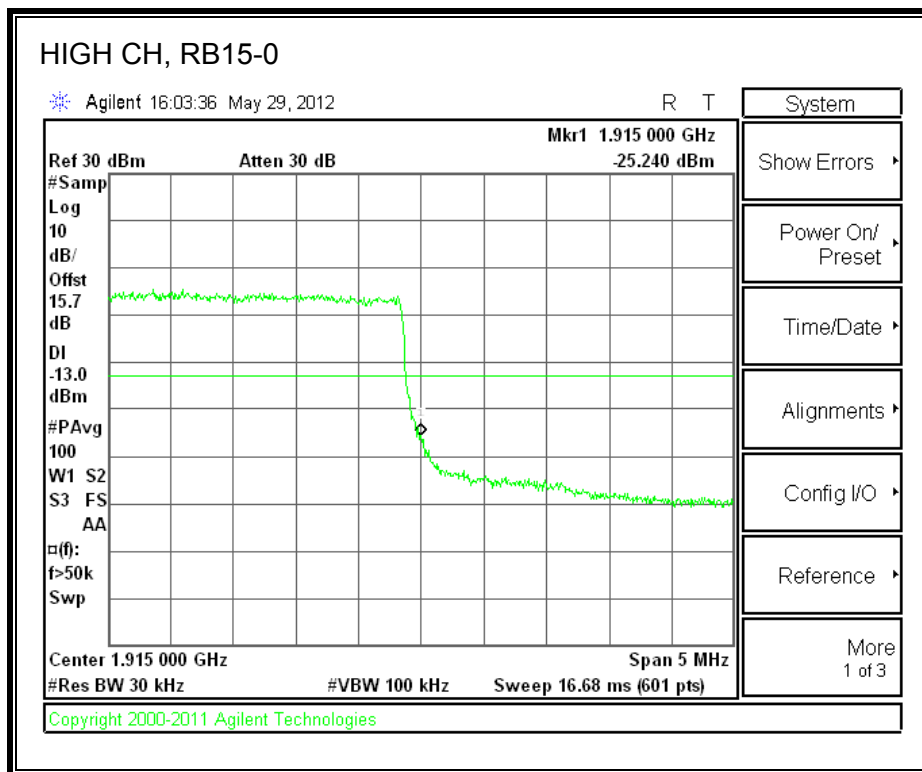

LTE QPSK Band 13, 793 - 805MHz (10MHz Bandwidth)

LTE 16QAM Band 13, 793 - 805MHz (10MHz Bandwidth)

8.2.6. A1429 UAT PORT LTE BAND 25

LTE QPSK Band 25 (1.4 MHz BAND WIDTH)

LTE 16QAM Band 25 (1.4 MHz BAND WIDTH)

LTE QPSK Band 25 (3.0 MHz BAND WIDTH)

LTE 16QAM Band 25 (3.0 MHz BAND WIDTH)

LTE QPSK Band 25 (5.0 MHz BAND WIDTH)

LTE 16QAM Band 25 (5.0 MHz BAND WIDTH)

LTE QPSK Band 25 (10.0 MHz BAND WIDTH)

LTE 16QAM Band 25 (10.0 MHz BAND WIDTH)