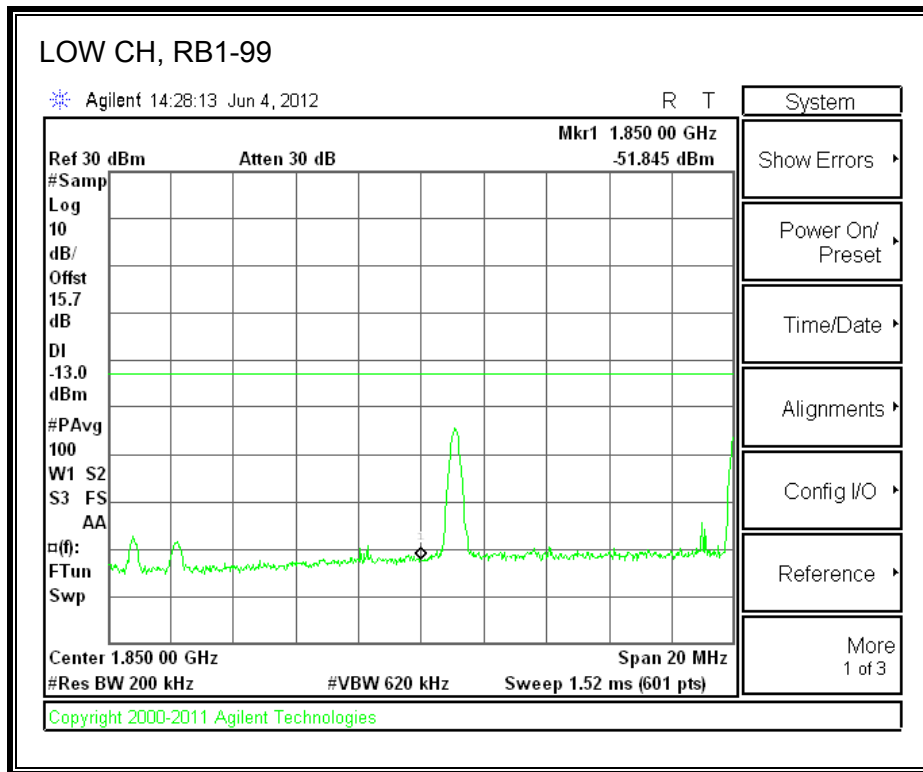

LTE 16QAM Band 2 (1.4 MHz BAND WIDTH)

LTE QPSK Band 2 (3.0 MHz BAND WIDTH)

LTE 16QAM Band 2 (3.0 MHz BAND WIDTH)

LTE QPSK Band 5 (5.0 MHz BAND WIDTH)

LTE 16QAM Band 2 (5.0 MHz BAND WIDTH)

LTE QPSK Band 2 (10.0 MHz BAND WIDTH)

LTE 16QAM Band 2 (10.0 MHz BAND WIDTH)

LTE QPSK Band 2 (15.0 MHz BAND WIDTH)

LTE 16QAM Band 2 (15.0 MHz BAND WIDTH)

LTE QPSK Band 2 (20.0 MHz BAND WIDTH)

LTE 16QAM Band 2 (20.0 MHz BAND WIDTH)

8.2.8. A1428 UAT PORT LTE BAND 4

LTE QPSK Band 4 (1.4 MHz BAND WIDTH)

LTE 16QAM Band 4 (1.4 MHz BAND WIDTH)

LTE QPSK Band 4 (3.0 MHz BAND WIDTH)

LTE 16QAM Band 4 (3.0 MHz BAND WIDTH)

LTE QPSK Band 4 (5.0 MHz BAND WIDTH)

LTE 16QAM Band 4 (5.0 MHz BAND WIDTH)