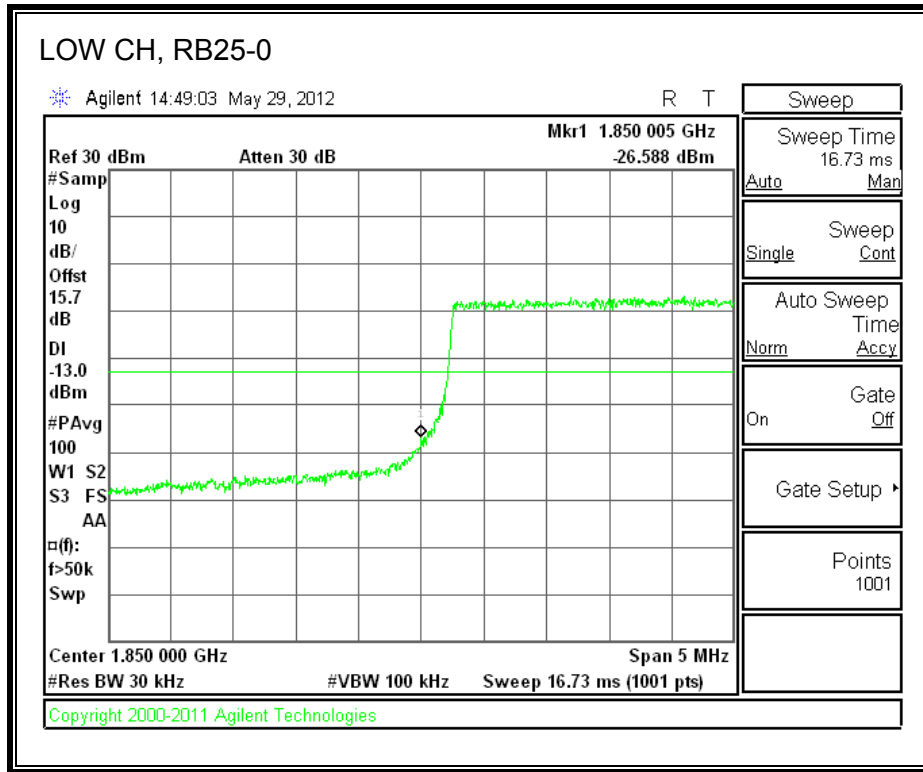

LTE QPSK Band 13, 793 - 805MHz (10MHz Bandwidth)

LTE 16QAM Band 13, 793 - 805MHz (10MHz Bandwidth)

8.2.6. A1429 UAT PORT LTE BAND 25

LTE QPSK Band 25 (1.4 MHz BAND WIDTH)

LTE 16QAM Band 25 (1.4 MHz BAND WIDTH)

LTE QPSK Band 25 (3.0 MHz BAND WIDTH)

LTE 16QAM Band 25 (3.0 MHz BAND WIDTH)

LTE QPSK Band 25 (5.0 MHz BAND WIDTH)

LTE 16QAM Band 25 (5.0 MHz BAND WIDTH)

LTE QPSK Band 25 (10.0 MHz BAND WIDTH)

LTE 16QAM Band 25 (10.0 MHz BAND WIDTH)

LTE QPSK Band 25 (15.0 MHz BAND WIDTH)

LTE 16QAM Band 2 (15.0 MHz BAND WIDTH)

LTE QPSK Band 25 (20.0 MHz BAND WIDTH)

LTE 16QAM Band 25 (20.0 MHz BAND WIDTH)

8.2.7. A1428 LAT PORT LTE BAND 2

LTE QPSK Band 2 (1.4 MHz BAND WIDTH)