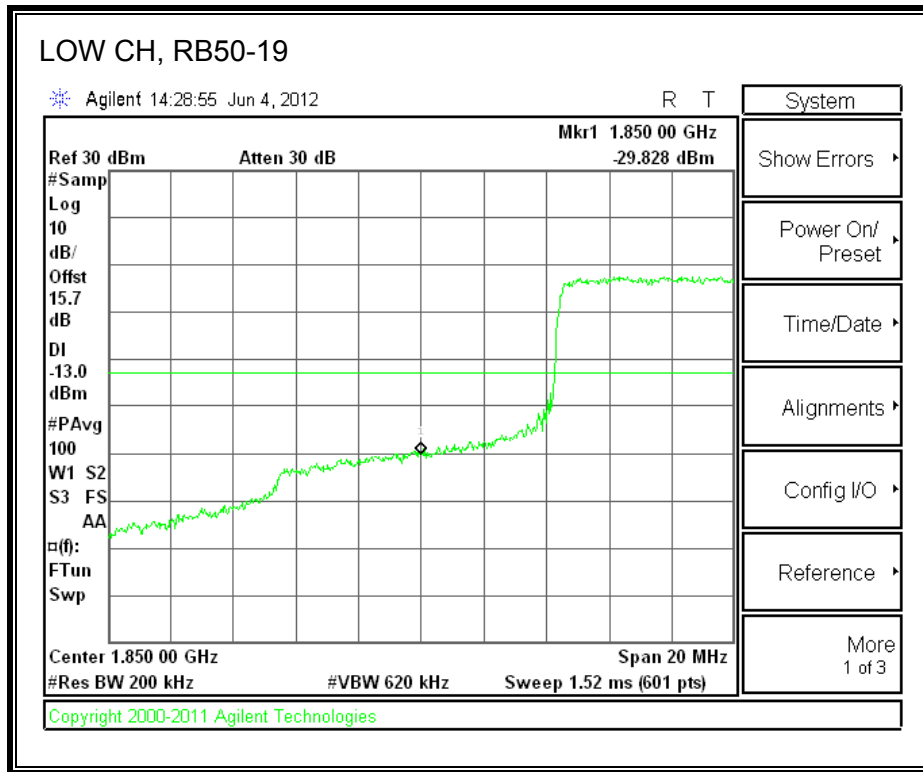

LTE 16QAM Band 2 (1.4 MHz BAND WIDTH)

LTE QPSK Band 2 (3.0 MHz BAND WIDTH)

LTE 16QAM Band 2 (3.0 MHz BAND WIDTH)

LTE QPSK Band 5 (5.0 MHz BAND WIDTH)

LTE 16QAM Band 2 (5.0 MHz BAND WIDTH)

LTE QPSK Band 2 (10.0 MHz BAND WIDTH)

LTE 16QAM Band 2 (10.0 MHz BAND WIDTH)

LTE QPSK Band 2 (15.0 MHz BAND WIDTH)

LTE 16QAM Band 2 (15.0 MHz BAND WIDTH)

LTE QPSK Band 2 (20.0 MHz BAND WIDTH)

LTE 16QAM Band 2 (20.0 MHz BAND WIDTH)

8.2.8. A1428 UAT PORT LTE BAND 4

LTE QPSK Band 4 (1.4 MHz BAND WIDTH)

LTE 16QAM Band 4 (1.4 MHz BAND WIDTH)

LTE QPSK Band 4 (3.0 MHz BAND WIDTH)

LTE 16QAM Band 4 (3.0 MHz BAND WIDTH)

LTE QPSK Band 4 (5.0 MHz BAND WIDTH)

LTE 16QAM Band 4 (5.0 MHz BAND WIDTH)