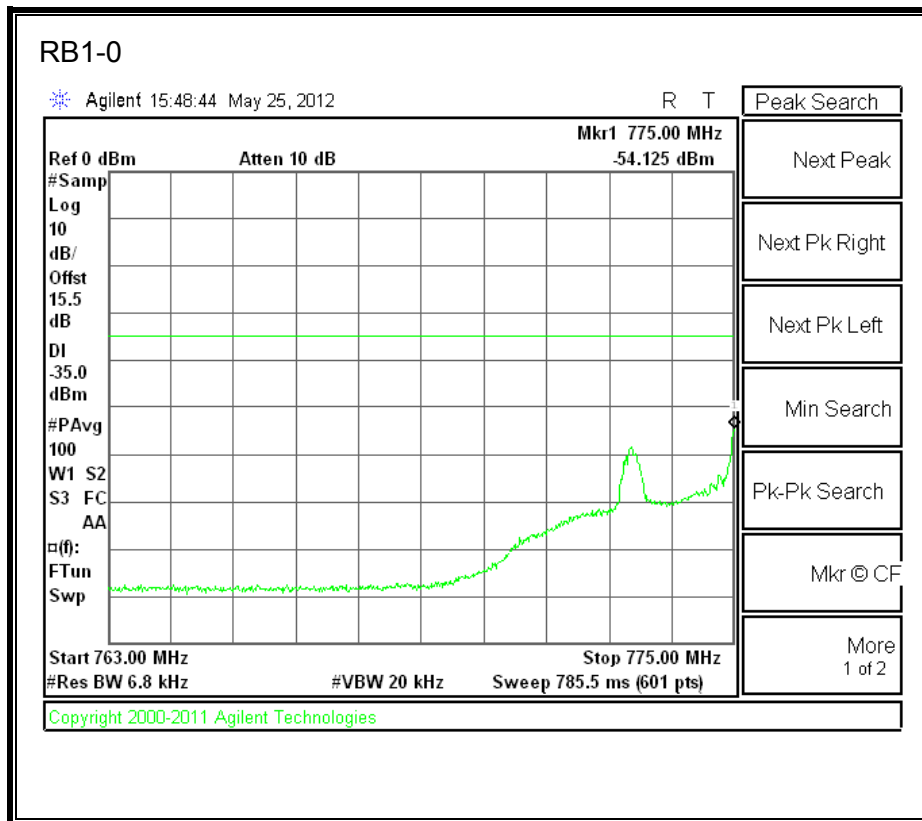

LTE QPSK Band 5 (5.0 MHz BAND WIDTH)

LTE 16QAM Band 5 (5.0 MHz BAND WIDTH)

LTE QPSK Band 5 (10.0 MHz BAND WIDTH)

LTE 16QAM Band 5 (10.0 MHz BAND WIDTH)

8.2.5. A1429 LAT PORT LTE BAND 13

LTE QPSK 779.5 MHz Band 13, 775 – 777MHz (5MHz Bandwidth)

LTE 16QAM 779.5MHz Band 13, 775 - 777MHz (5MHz Bandwidth)

LTE QPSK 779.5MHz Band 13, 783 - 793MHz (5MHz Bandwidth)

LTE 16QAM 779.5MHz Band 13, 783 - 793MHz (5MHz Bandwidth)

LTE QPSK 779.5MHz Band 13, 763 - 775MHz (5MHz Bandwidth)

LTE 16QAM 779.5MHz Band 13, 763-775MHz (5MHz Bandwidth)

LTE QPSK 779.5MHz Band 13, 793 - 805MHz (5MHz Bandwidth)

LTE 16QAM 779.5MHz Band 13, 793 - 805MHz (5MHz Bandwidth)

LTE QPSK 782 MHz Band 13, 775 - 777MHz (5MHz Bandwidth)