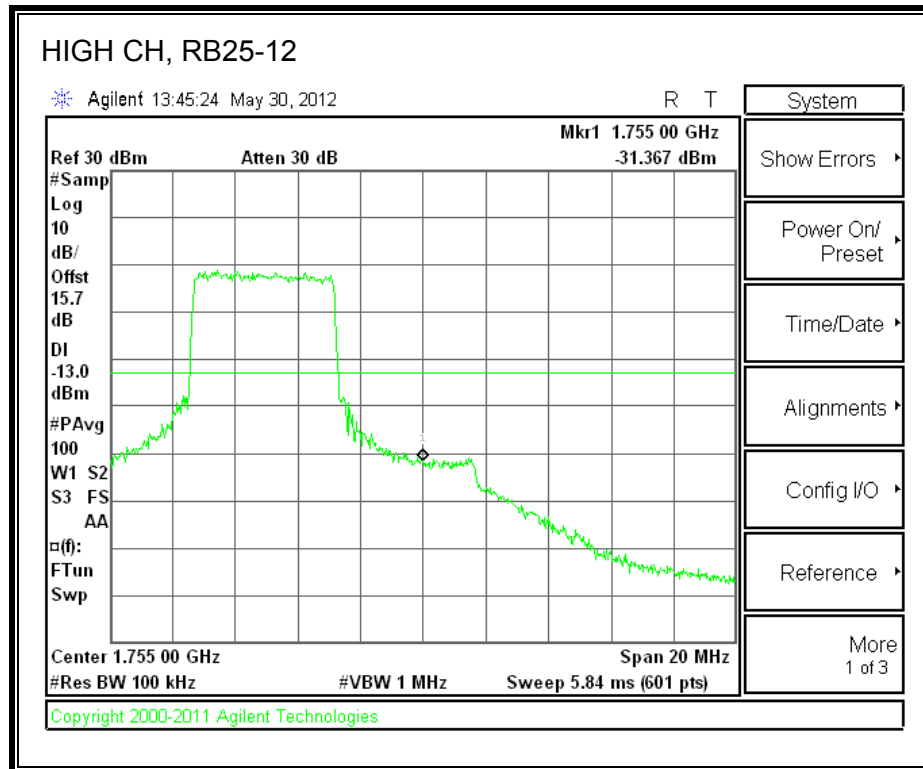

LTE QPSK Band 4 (5.0 MHz BAND WIDTH)

LTE 16QAM Band 4 (5.0 MHz BAND WIDTH)

LTE QPSK Band 4 (10.0 MHz BAND WIDTH)

LTE 16QAM Band 4 (10.0 MHz BAND WIDTH)

LTE QPSK Band 4 (15.0 MHz BAND WIDTH)

LTE 16QAM Band 4 (15.0 MHz BAND WIDTH)