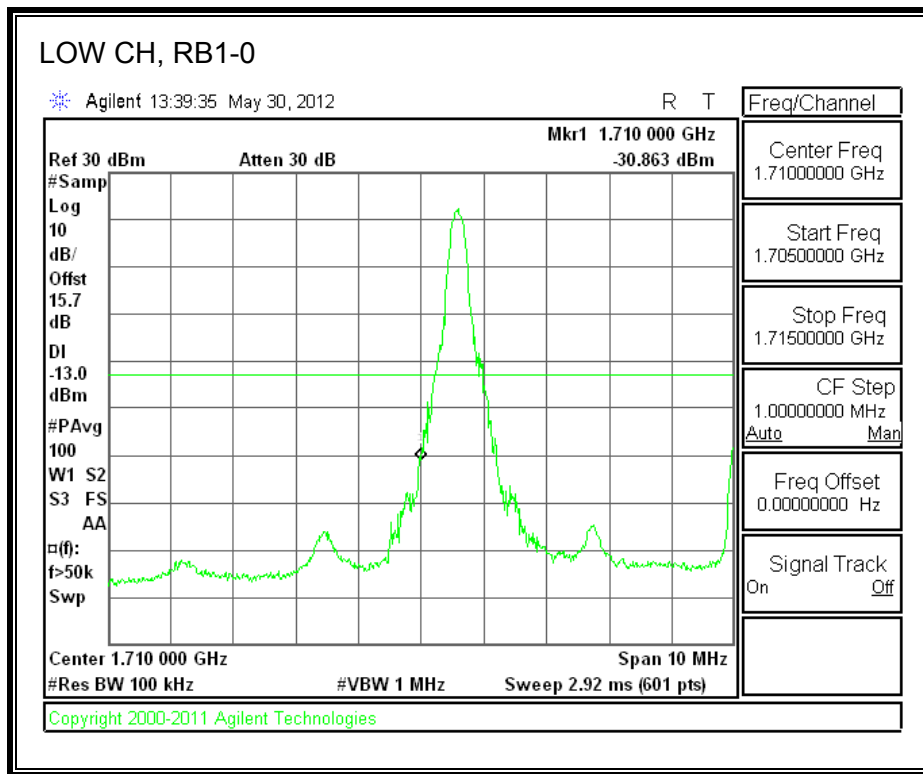

LTE QPSK Band 4 (5.0 MHz BAND WIDTH)

LTE 16QAM Band 4 (5.0 MHz BAND WIDTH)

LTE QPSK Band 4 (10.0 MHz BAND WIDTH)

LTE 16QAM Band 4 (10.0 MHz BAND WIDTH)

LTE QPSK Band 4 (15.0 MHz BAND WIDTH)

LTE 16QAM Band 4 (15.0 MHz BAND WIDTH)

LTE QPSK Band 4 (20.0 MHz BAND WIDTH)

LTE 16QAM Band 4 (20.0 MHz BAND WIDTH)

8.2.3. A1428 LAT PORT LTE BAND 17

LTE QPSK Band 17 (5.0 MHz BAND WIDTH)

LTE 16QAM Band 17 (5.0 MHz BAND WIDTH)

LTE QPSK Band 17 (10.0 MHz BAND WIDTH)