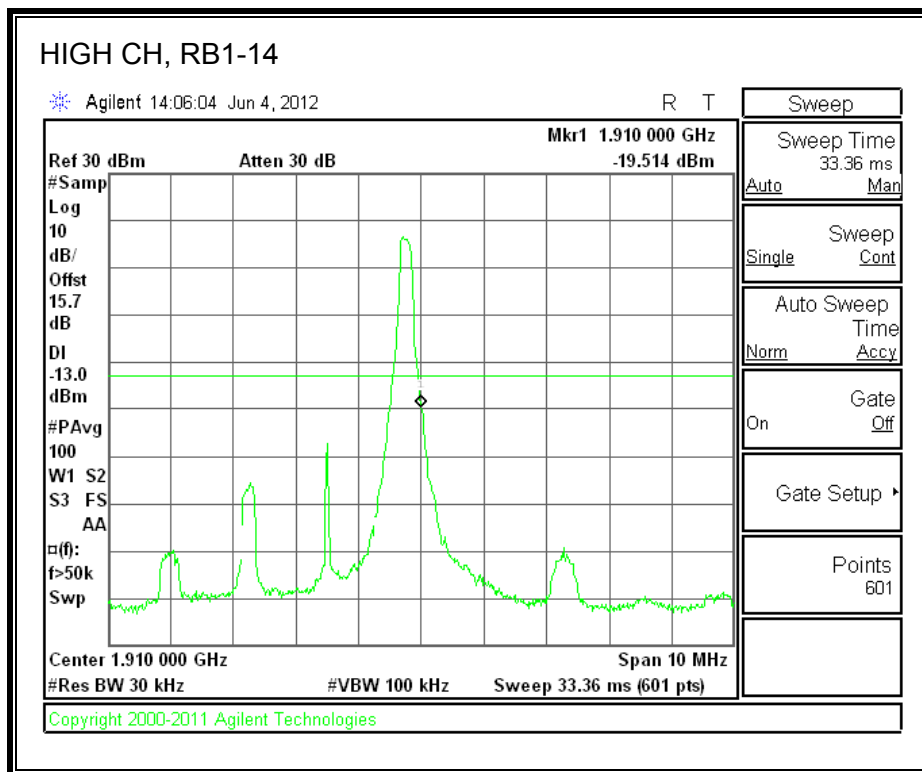

LTE QPSK Band 25 (15.0 MHz BAND WIDTH)

LTE 16QAM Band 2 (15.0 MHz BAND WIDTH)

LTE QPSK Band 25 (20.0 MHz BAND WIDTH)

LTE 16QAM Band 25 (20.0 MHz BAND WIDTH)

8.2.7. A1428 LAT PORT LTE BAND 2

LTE QPSK Band 2 (1.4 MHz BAND WIDTH)

LTE 16QAM Band 2 (1.4 MHz BAND WIDTH)

LTE QPSK Band 2 (3.0 MHz BAND WIDTH)

LTE 16QAM Band 2 (3.0 MHz BAND WIDTH)

LTE QPSK Band 5 (5.0 MHz BAND WIDTH)

LTE 16QAM Band 2 (5.0 MHz BAND WIDTH)

LTE QPSK Band 2 (10.0 MHz BAND WIDTH)

LTE 16QAM Band 2 (10.0 MHz BAND WIDTH)

LTE QPSK Band 2 (15.0 MHz BAND WIDTH)

LTE 16QAM Band 2 (15.0 MHz BAND WIDTH)

LTE QPSK Band 2 (20.0 MHz BAND WIDTH)

LTE 16QAM Band 2 (20.0 MHz BAND WIDTH)

8.2.8. A1428 UAT PORT LTE BAND 4