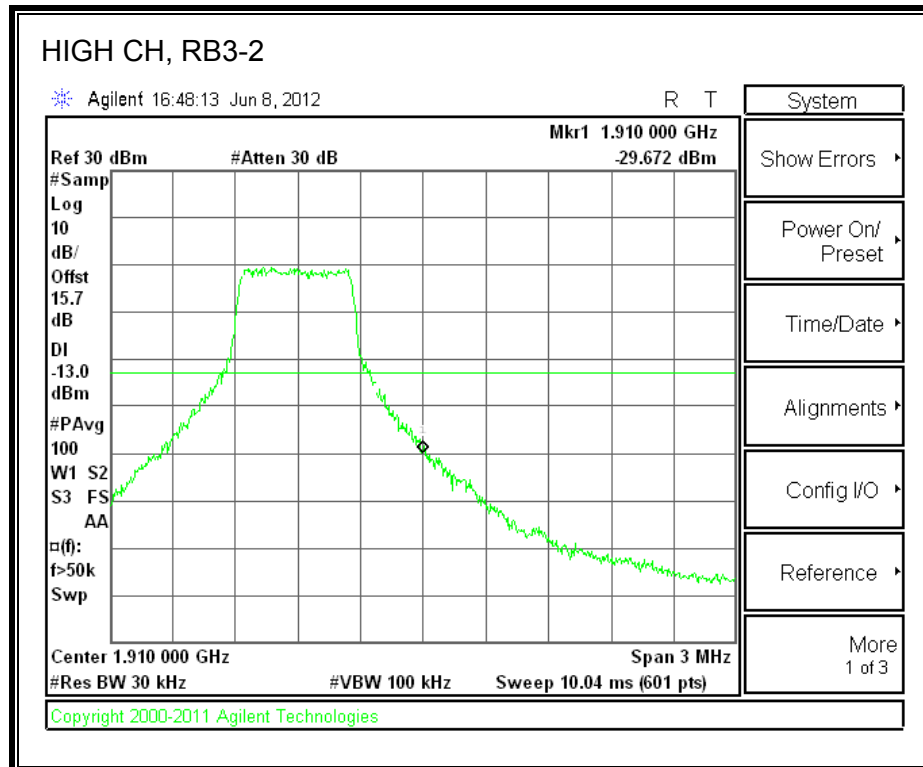

LTE QPSK Band 25 (15.0 MHz BAND WIDTH)

LTE 16QAM Band 2 (15.0 MHz BAND WIDTH)

LTE QPSK Band 25 (20.0 MHz BAND WIDTH)

LTE 16QAM Band 25 (20.0 MHz BAND WIDTH)

8.2.7. A1428 LAT PORT LTE BAND 2

LTE QPSK Band 2 (1.4 MHz BAND WIDTH)

LTE 16QAM Band 2 (1.4 MHz BAND WIDTH)

LTE QPSK Band 2 (3.0 MHz BAND WIDTH)

LTE 16QAM Band 2 (3.0 MHz BAND WIDTH)

LTE QPSK Band 5 (5.0 MHz BAND WIDTH)

LTE 16QAM Band 2 (5.0 MHz BAND WIDTH)

LTE QPSK Band 2 (10.0 MHz BAND WIDTH)