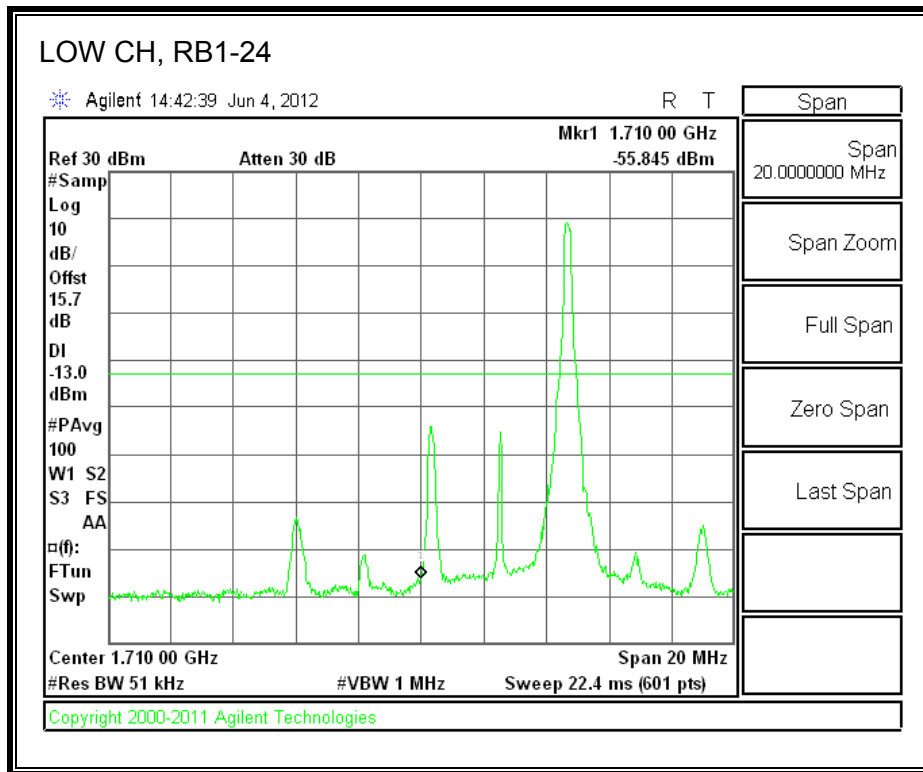

LTE 16QAM Band 2 (10.0 MHz BAND WIDTH)

LTE QPSK Band 2 (15.0 MHz BAND WIDTH)

LTE 16QAM Band 2 (15.0 MHz BAND WIDTH)

LTE QPSK Band 2 (20.0 MHz BAND WIDTH)

LTE 16QAM Band 2 (20.0 MHz BAND WIDTH)

8.2.8. A1428 UAT PORT LTE BAND 4

LTE QPSK Band 4 (1.4 MHz BAND WIDTH)

LTE 16QAM Band 4 (1.4 MHz BAND WIDTH)

LTE QPSK Band 4 (3.0 MHz BAND WIDTH)

LTE 16QAM Band 4 (3.0 MHz BAND WIDTH)

LTE QPSK Band 4 (5.0 MHz BAND WIDTH)

LTE 16QAM Band 4 (5.0 MHz BAND WIDTH)

LTE QPSK Band 4 (10.0 MHz BAND WIDTH)

LTE 16QAM Band 4 (10.0 MHz BAND WIDTH)

LTE QPSK Band 4 (15.0 MHz BAND WIDTH)

LTE 16QAM Band 4 (15.0 MHz BAND WIDTH)

LTE QPSK Band 4 (20.0 MHz BAND WIDTH)

LTE 16QAM Band 4 (20.0 MHz BAND WIDTH)