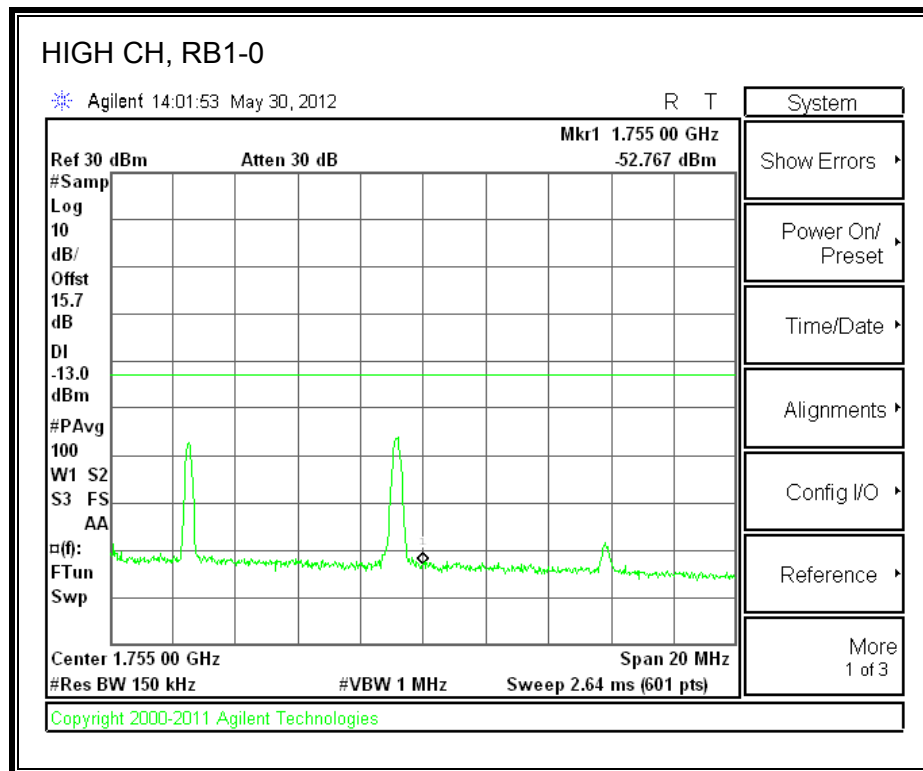

LTE QPSK Band 4 (5.0 MHz BAND WIDTH)

LTE 16QAM Band 4 (5.0 MHz BAND WIDTH)

LTE QPSK Band 4 (10.0 MHz BAND WIDTH)

LTE 16QAM Band 4 (10.0 MHz BAND WIDTH)

LTE QPSK Band 4 (15.0 MHz BAND WIDTH)

LTE 16QAM Band 4 (15.0 MHz BAND WIDTH)

LTE QPSK Band 4 (20.0 MHz BAND WIDTH)

LTE 16QAM Band 4 (20.0 MHz BAND WIDTH)

8.2.3. A1428 LAT PORT LTE BAND 17

LTE QPSK Band 17 (5.0 MHz BAND WIDTH)

LTE 16QAM Band 17 (5.0 MHz BAND WIDTH)

LTE QPSK Band 17 (10.0 MHz BAND WIDTH)