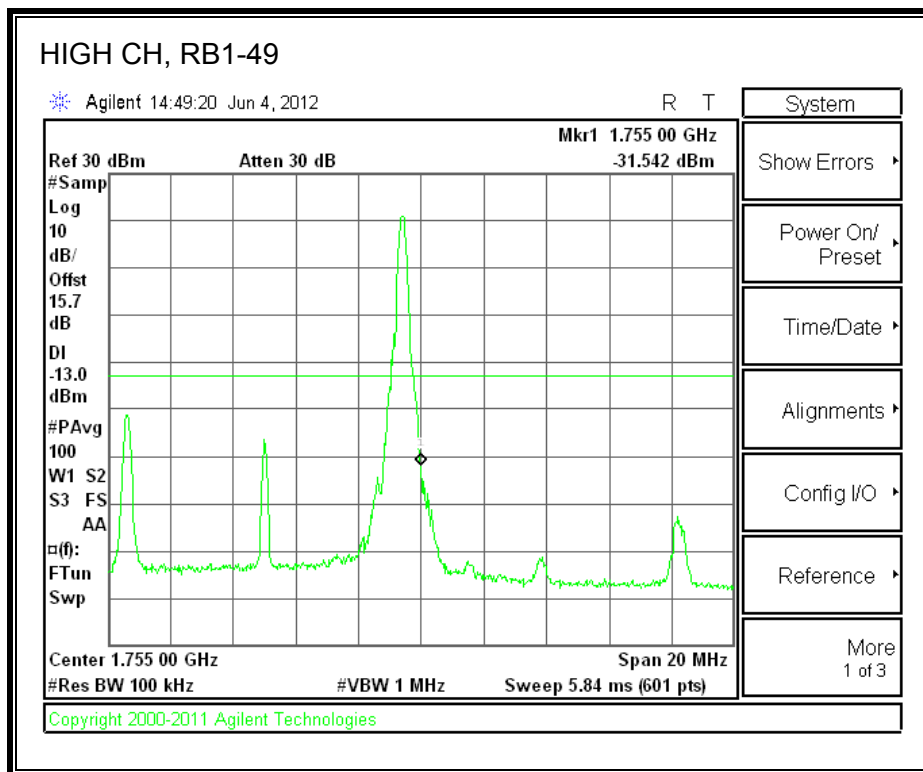

LTE 16QAM Band 2 (10.0 MHz BAND WIDTH)

LTE QPSK Band 2 (15.0 MHz BAND WIDTH)

LTE 16QAM Band 2 (15.0 MHz BAND WIDTH)

LTE QPSK Band 2 (20.0 MHz BAND WIDTH)

LTE 16QAM Band 2 (20.0 MHz BAND WIDTH)

8.2.8. A1428 UAT PORT LTE BAND 4

LTE QPSK Band 4 (1.4 MHz BAND WIDTH)

LTE 16QAM Band 4 (1.4 MHz BAND WIDTH)

LTE QPSK Band 4 (3.0 MHz BAND WIDTH)

LTE 16QAM Band 4 (3.0 MHz BAND WIDTH)

LTE QPSK Band 4 (5.0 MHz BAND WIDTH)

LTE 16QAM Band 4 (5.0 MHz BAND WIDTH)

LTE QPSK Band 4 (10.0 MHz BAND WIDTH)

LTE 16QAM Band 4 (10.0 MHz BAND WIDTH)

LTE QPSK Band 4 (15.0 MHz BAND WIDTH)

LTE 16QAM Band 4 (15.0 MHz BAND WIDTH)

LTE QPSK Band 4 (20.0 MHz BAND WIDTH)

LTE 16QAM Band 4 (20.0 MHz BAND WIDTH)

8.2.9. A1428 UAT PORT LTE BAND 17

LTE QPSK Band 17 (5.0 MHz BAND WIDTH)

LTE 16QAM Band 17 (5.0 MHz BAND WIDTH)

LTE QPSK Band 17 (10.0 MHz BAND WIDTH)

LTE 16QAM Band 17 (10.0 MHz BAND WIDTH)