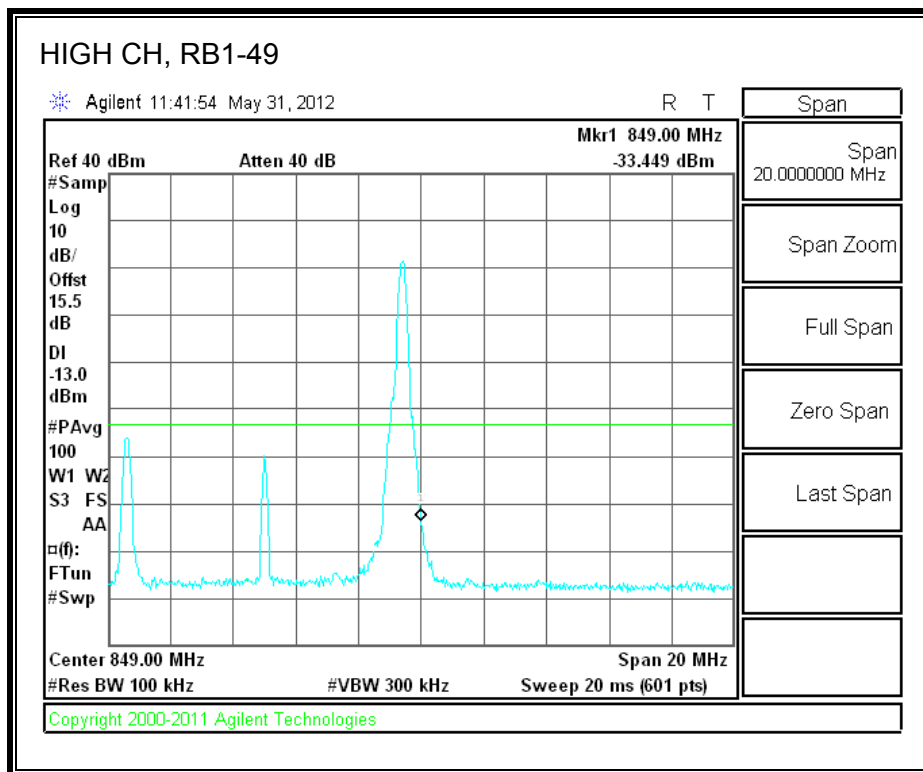

LTE 16QAM Band 17 (10.0 MHz BAND WIDTH)

8.2.4. A1428 LAT PORT LTE BAND 5

LTE QPSK Band 5 (1.4 MHz BAND WIDTH)

LTE 16QAM Band 4 (1.4 MHz BAND WIDTH)

LTE QPSK Band 5 (3.0 MHz BAND WIDTH)

LTE 16QAM Band 5 (3.0 MHz BAND WIDTH)

LTE QPSK Band 5 (5.0 MHz BAND WIDTH)

LTE 16QAM Band 5 (5.0 MHz BAND WIDTH)

LTE QPSK Band 5 (10.0 MHz BAND WIDTH)

LTE 16QAM Band 5 (10.0 MHz BAND WIDTH)

8.2.5. A1429 LAT PORT LTE BAND 13

LTE QPSK 779.5 MHz Band 13, 775 – 777MHz (5MHz Bandwidth)

LTE 16QAM 779.5MHz Band 13, 775 - 777MHz (5MHz Bandwidth)

LTE QPSK 779.5MHz Band 13, 783 - 793MHz (5MHz Bandwidth)

LTE 16QAM 779.5MHz Band 13, 783 - 793MHz (5MHz Bandwidth)

LTE QPSK 779.5MHz Band 13, 763 - 775MHz (5MHz Bandwidth)