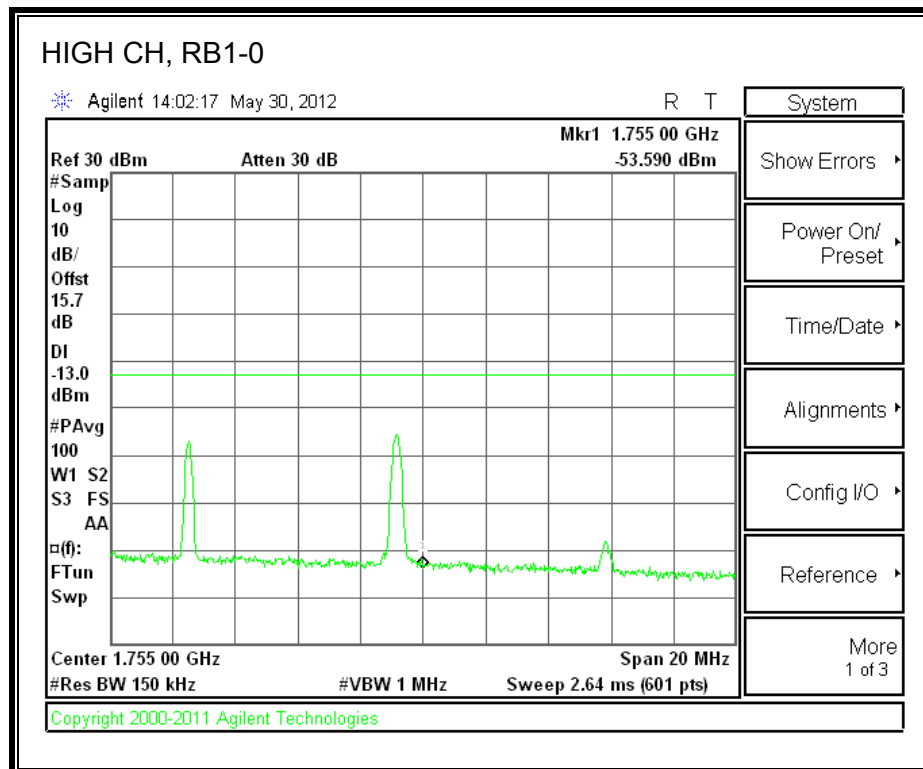

LTE QPSK Band 4 (5.0 MHz BAND WIDTH)

LTE 16QAM Band 4 (5.0 MHz BAND WIDTH)

LTE QPSK Band 4 (10.0 MHz BAND WIDTH)

LTE 16QAM Band 4 (10.0 MHz BAND WIDTH)

LTE QPSK Band 4 (15.0 MHz BAND WIDTH)

LTE 16QAM Band 4 (15.0 MHz BAND WIDTH)

LTE QPSK Band 4 (20.0 MHz BAND WIDTH)

LTE 16QAM Band 4 (20.0 MHz BAND WIDTH)

8.2.3. A1428 LAT PORT LTE BAND 17

LTE QPSK Band 17 (5.0 MHz BAND WIDTH)

LTE 16QAM Band 17 (5.0 MHz BAND WIDTH)

LTE QPSK Band 17 (10.0 MHz BAND WIDTH)