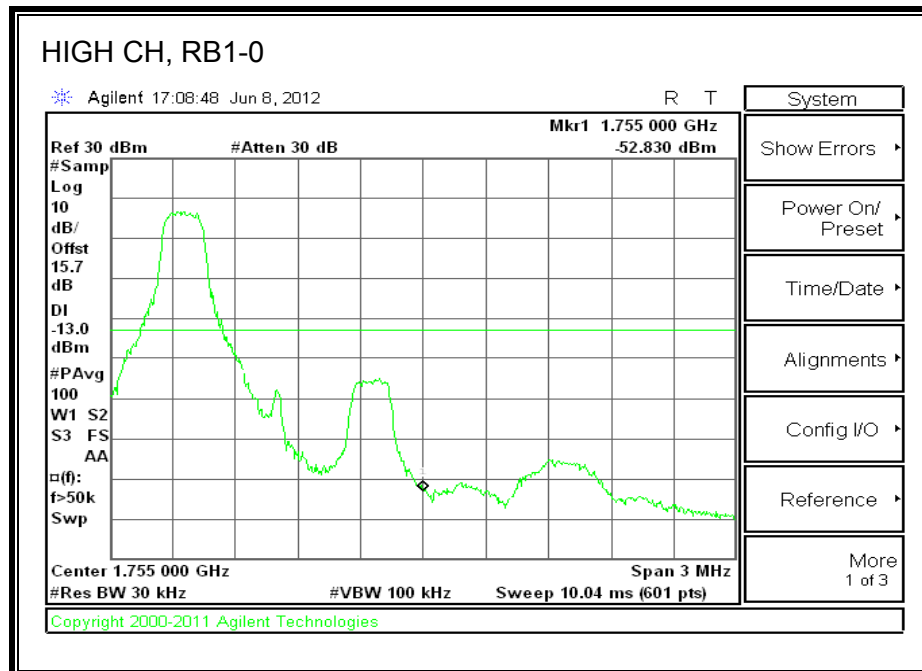

LTE 16QAM Band 2 (1.4 MHz BAND WIDTH)

LTE QPSK Band 2 (3.0 MHz BAND WIDTH)

LTE 16QAM Band 2 (3.0 MHz BAND WIDTH)

LTE QPSK Band 5 (5.0 MHz BAND WIDTH)

LTE 16QAM Band 2 (5.0 MHz BAND WIDTH)

LTE QPSK Band 2 (10.0 MHz BAND WIDTH)

LTE 16QAM Band 2 (10.0 MHz BAND WIDTH)

LTE QPSK Band 2 (15.0 MHz BAND WIDTH)

LTE 16QAM Band 2 (15.0 MHz BAND WIDTH)

LTE QPSK Band 2 (20.0 MHz BAND WIDTH)

LTE 16QAM Band 2 (20.0 MHz BAND WIDTH)

8.2.8. A1428 UAT PORT LTE BAND 4

LTE QPSK Band 4 (1.4 MHz BAND WIDTH)

LTE 16QAM Band 4 (1.4 MHz BAND WIDTH)

LTE QPSK Band 4 (3.0 MHz BAND WIDTH)

LTE 16QAM Band 4 (3.0 MHz BAND WIDTH)

LTE QPSK Band 4 (5.0 MHz BAND WIDTH)

LTE 16QAM Band 4 (5.0 MHz BAND WIDTH)