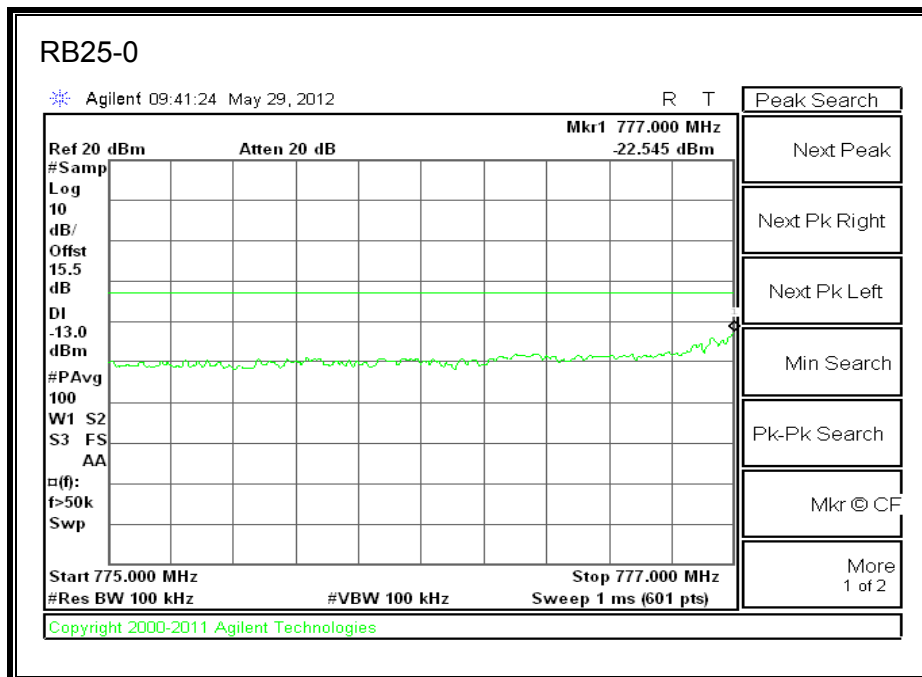

LTE 16QAM Band 17 (10.0 MHz BAND WIDTH)

8.2.4. A1428 LAT PORT LTE BAND 5

LTE QPSK Band 5 (1.4 MHz BAND WIDTH)

LTE 16QAM Band 4 (1.4 MHz BAND WIDTH)

LTE QPSK Band 5 (3.0 MHz BAND WIDTH)

LTE 16QAM Band 5 (3.0 MHz BAND WIDTH)

LTE QPSK Band 5 (5.0 MHz BAND WIDTH)

LTE 16QAM Band 5 (5.0 MHz BAND WIDTH)

LTE QPSK Band 5 (10.0 MHz BAND WIDTH)

LTE 16QAM Band 5 (10.0 MHz BAND WIDTH)

8.2.5. A1429 LAT PORT LTE BAND 13

LTE QPSK 779.5 MHz Band 13, 775 – 777MHz (5MHz Bandwidth)

LTE 16QAM 779.5MHz Band 13, 775 - 777MHz (5MHz Bandwidth)

LTE QPSK 779.5MHz Band 13, 783 - 793MHz (5MHz Bandwidth)

LTE 16QAM 779.5MHz Band 13, 783 - 793MHz (5MHz Bandwidth)

LTE QPSK 779.5MHz Band 13, 763 - 775MHz (5MHz Bandwidth)