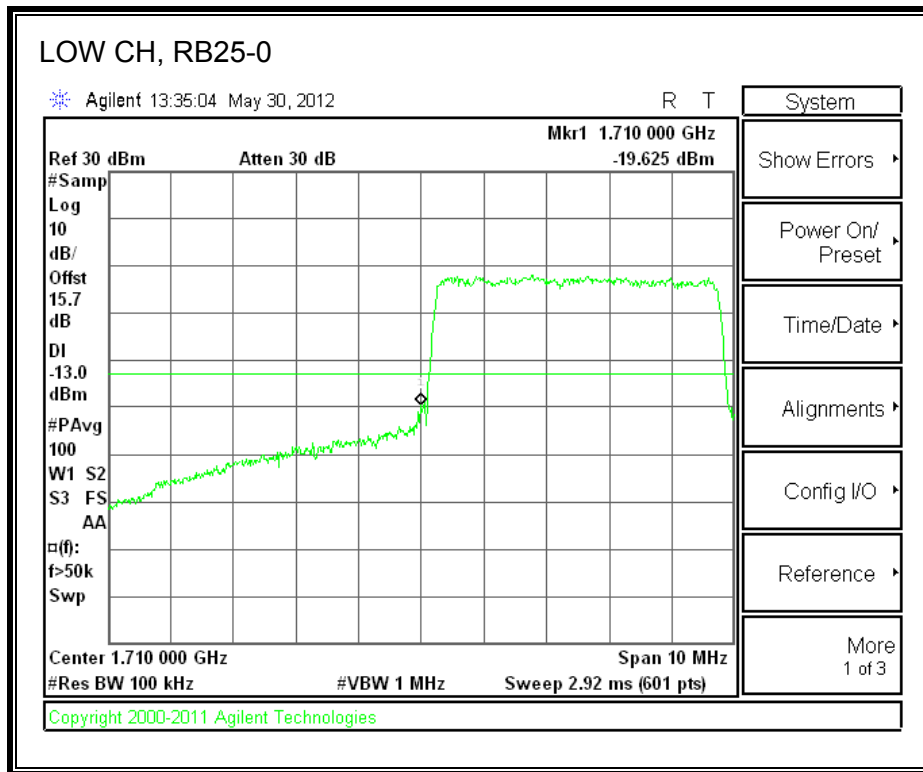

LTE QPSK Band 4 (5.0 MHz BAND WIDTH)

LTE 16QAM Band 4 (5.0 MHz BAND WIDTH)

LTE QPSK Band 4 (10.0 MHz BAND WIDTH)

LTE 16QAM Band 4 (10.0 MHz BAND WIDTH)

LTE QPSK Band 4 (15.0 MHz BAND WIDTH)

LTE 16QAM Band 4 (15.0 MHz BAND WIDTH)

LTE QPSK Band 4 (20.0 MHz BAND WIDTH)

LTE 16QAM Band 4 (20.0 MHz BAND WIDTH)

8.2.3. A1428 LAT PORT LTE BAND 17

LTE QPSK Band 17 (5.0 MHz BAND WIDTH)

LTE 16QAM Band 17 (5.0 MHz BAND WIDTH)

LTE QPSK Band 17 (10.0 MHz BAND WIDTH)