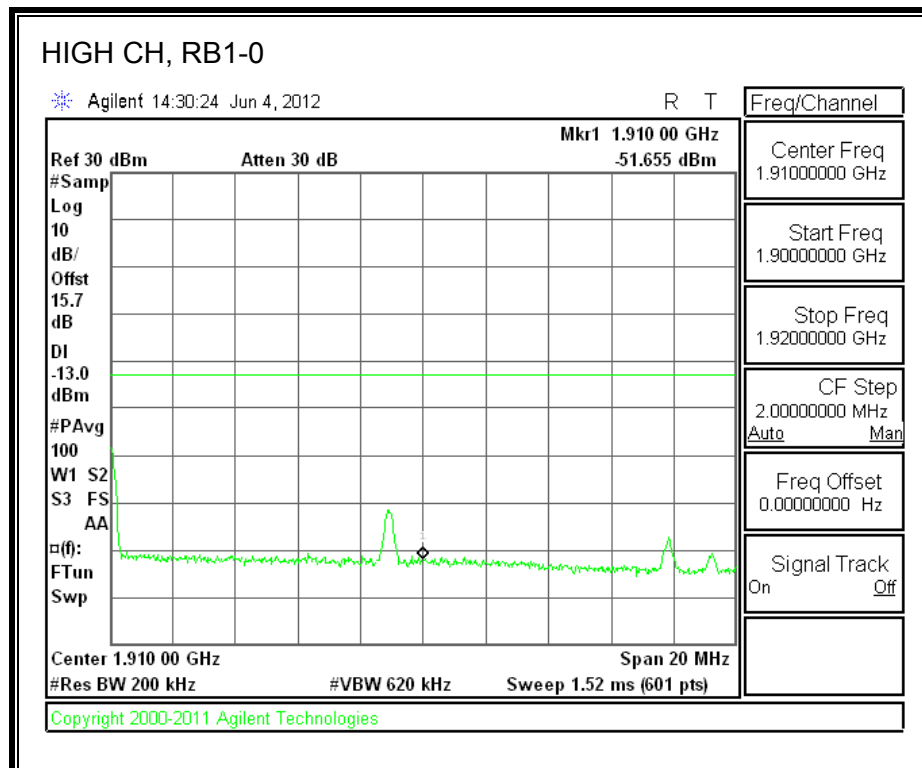

LTE 16QAM Band 2 (1.4 MHz BAND WIDTH)

LTE QPSK Band 2 (3.0 MHz BAND WIDTH)

LTE 16QAM Band 2 (3.0 MHz BAND WIDTH)

LTE QPSK Band 5 (5.0 MHz BAND WIDTH)

LTE 16QAM Band 2 (5.0 MHz BAND WIDTH)

LTE QPSK Band 2 (10.0 MHz BAND WIDTH)

LTE 16QAM Band 2 (10.0 MHz BAND WIDTH)

LTE QPSK Band 2 (15.0 MHz BAND WIDTH)

LTE 16QAM Band 2 (15.0 MHz BAND WIDTH)

LTE QPSK Band 2 (20.0 MHz BAND WIDTH)

LTE 16QAM Band 2 (20.0 MHz BAND WIDTH)

8.2.8. A1428 UAT PORT LTE BAND 4

LTE QPSK Band 4 (1.4 MHz BAND WIDTH)

LTE 16QAM Band 4 (1.4 MHz BAND WIDTH)

LTE QPSK Band 4 (3.0 MHz BAND WIDTH)

LTE 16QAM Band 4 (3.0 MHz BAND WIDTH)

LTE QPSK Band 4 (5.0 MHz BAND WIDTH)

LTE 16QAM Band 4 (5.0 MHz BAND WIDTH)