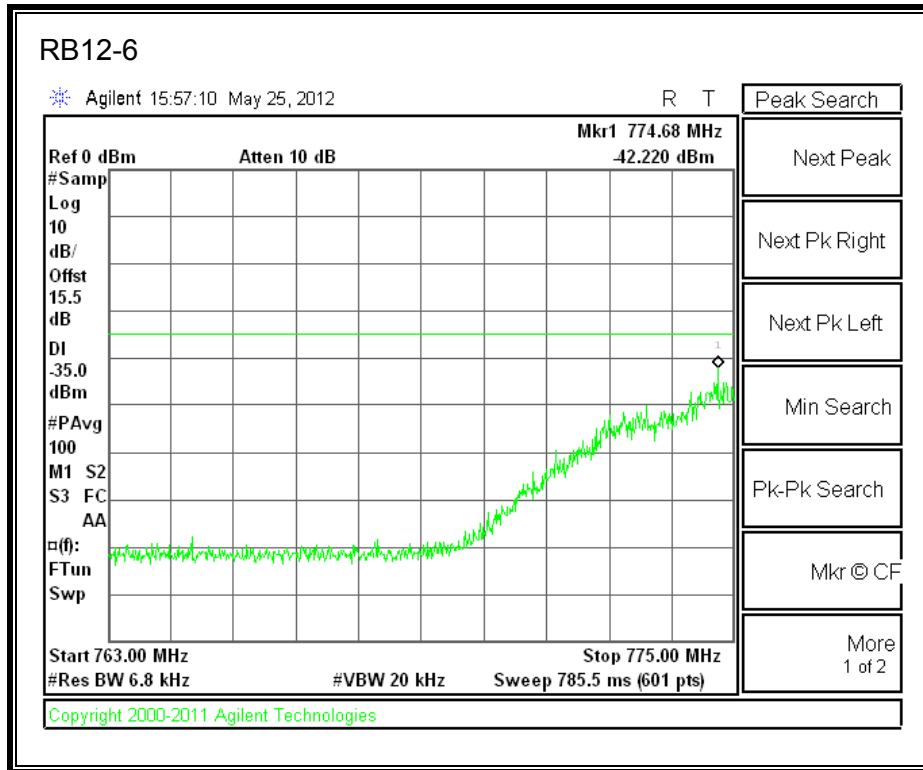

LTE QPSK Band 5 (5.0 MHz BAND WIDTH)

LTE 16QAM Band 5 (5.0 MHz BAND WIDTH)

LTE QPSK Band 5 (10.0 MHz BAND WIDTH)

LTE 16QAM Band 5 (10.0 MHz BAND WIDTH)

8.2.5. A1429 LAT PORT LTE BAND 13

LTE QPSK 779.5 MHz Band 13, 775 – 777MHz (5MHz Bandwidth)

LTE 16QAM 779.5MHz Band 13, 775 - 777MHz (5MHz Bandwidth)

LTE QPSK 779.5MHz Band 13, 783 - 793MHz (5MHz Bandwidth)

LTE 16QAM 779.5MHz Band 13, 783 - 793MHz (5MHz Bandwidth)

LTE QPSK 779.5MHz Band 13, 763 - 775MHz (5MHz Bandwidth)

LTE 16QAM 779.5MHz Band 13, 763-775MHz (5MHz Bandwidth)

LTE QPSK 779.5MHz Band 13, 793 - 805MHz (5MHz Bandwidth)

LTE 16QAM 779.5MHz Band 13, 793 - 805MHz (5MHz Bandwidth)

LTE QPSK 782 MHz Band 13, 775 - 777MHz (5MHz Bandwidth)