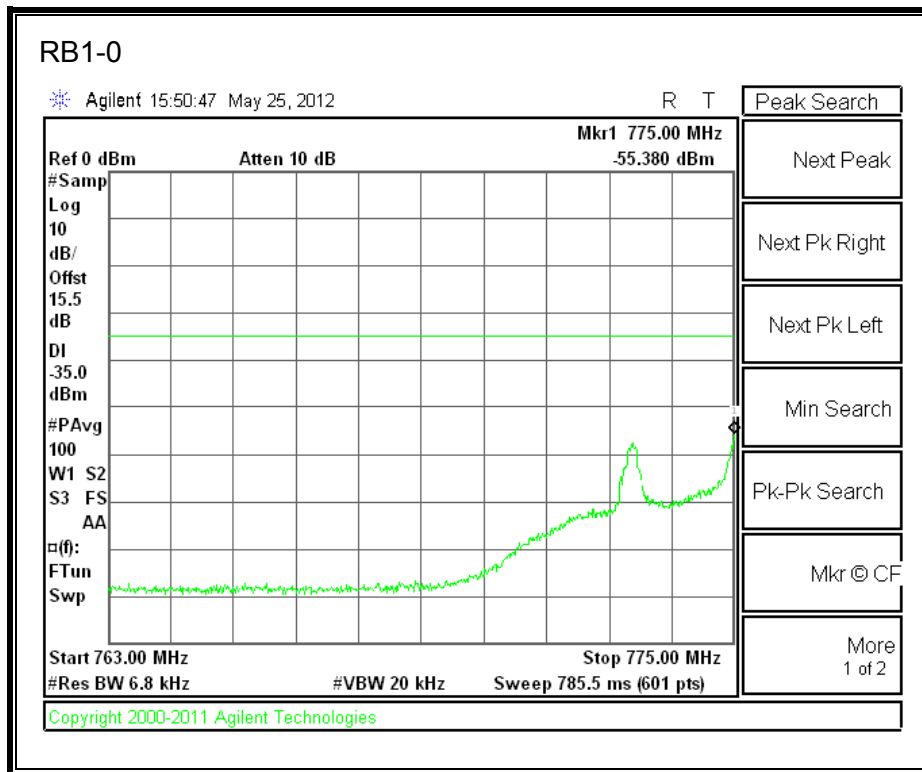

LTE QPSK Band 5 (5.0 MHz BAND WIDTH)

LTE 16QAM Band 5 (5.0 MHz BAND WIDTH)

LTE QPSK Band 5 (10.0 MHz BAND WIDTH)

LTE 16QAM Band 5 (10.0 MHz BAND WIDTH)

8.2.5. A1429 LAT PORT LTE BAND 13

LTE QPSK 779.5 MHz Band 13, 775 – 777MHz (5MHz Bandwidth)

LTE 16QAM 779.5MHz Band 13, 775 - 777MHz (5MHz Bandwidth)

LTE QPSK 779.5MHz Band 13, 783 - 793MHz (5MHz Bandwidth)

LTE 16QAM 779.5MHz Band 13, 783 - 793MHz (5MHz Bandwidth)

LTE QPSK 779.5MHz Band 13, 763 - 775MHz (5MHz Bandwidth)

LTE 16QAM 779.5MHz Band 13, 763-775MHz (5MHz Bandwidth)

LTE QPSK 779.5MHz Band 13, 793 - 805MHz (5MHz Bandwidth)

LTE 16QAM 779.5MHz Band 13, 793 - 805MHz (5MHz Bandwidth)

LTE QPSK 782 MHz Band 13, 775 - 777MHz (5MHz Bandwidth)

LTE 16QAM 782MHz Band 13, 775 - 777MHz (5MHz Bandwidth)

LTE QPSK 782MHz Band 13, 783 - 793MHz (5MHz Bandwidth)

LTE 16QAM 782MHz Band 13, 783 - 793MHz (5MHz Bandwidth)

LTE QPSK 782MHz Band 13, 763 - 775MHz (5MHz Bandwidth)