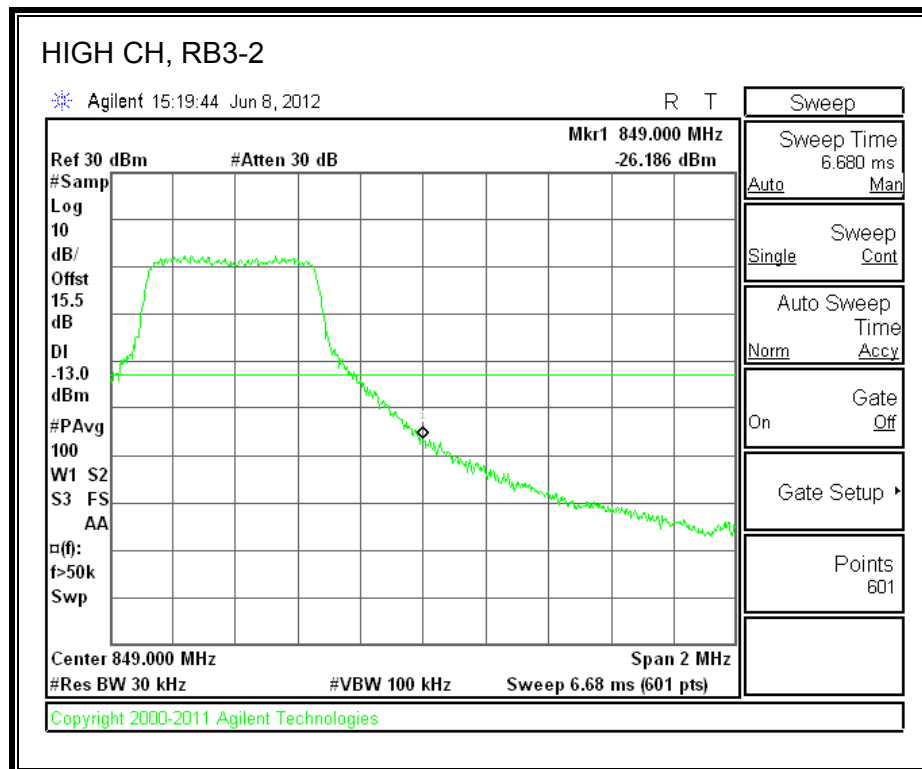

LTE 16QAM Band 17 (10.0 MHz BAND WIDTH)

8.2.4. A1428 LAT PORT LTE BAND 5

LTE QPSK Band 5 (1.4 MHz BAND WIDTH)

LTE 16QAM Band 4 (1.4 MHz BAND WIDTH)

LTE QPSK Band 5 (3.0 MHz BAND WIDTH)

LTE 16QAM Band 5 (3.0 MHz BAND WIDTH)