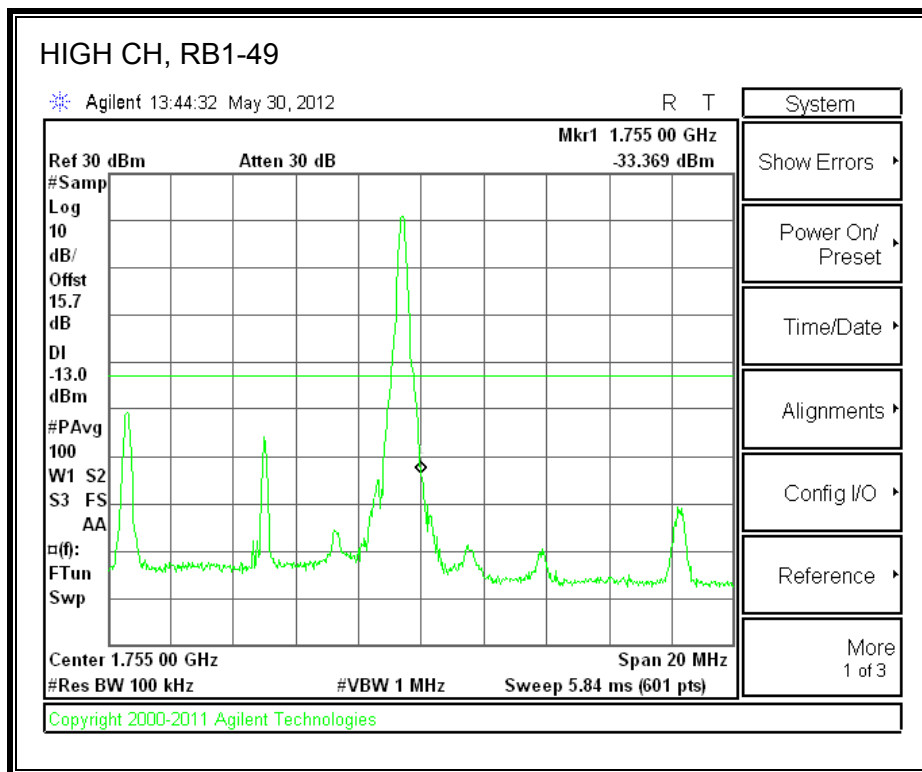

LTE QPSK Band 4 (5.0 MHz BAND WIDTH)

LTE 16QAM Band 4 (5.0 MHz BAND WIDTH)

LTE QPSK Band 4 (10.0 MHz BAND WIDTH)

LTE 16QAM Band 4 (10.0 MHz BAND WIDTH)

LTE QPSK Band 4 (15.0 MHz BAND WIDTH)

LTE 16QAM Band 4 (15.0 MHz BAND WIDTH)

LTE QPSK Band 4 (20.0 MHz BAND WIDTH)

LTE 16QAM Band 4 (20.0 MHz BAND WIDTH)

8.2.3. A1428 LAT PORT LTE BAND 17

LTE QPSK Band 17 (5.0 MHz BAND WIDTH)

LTE 16QAM Band 17 (5.0 MHz BAND WIDTH)

LTE QPSK Band 17 (10.0 MHz BAND WIDTH)