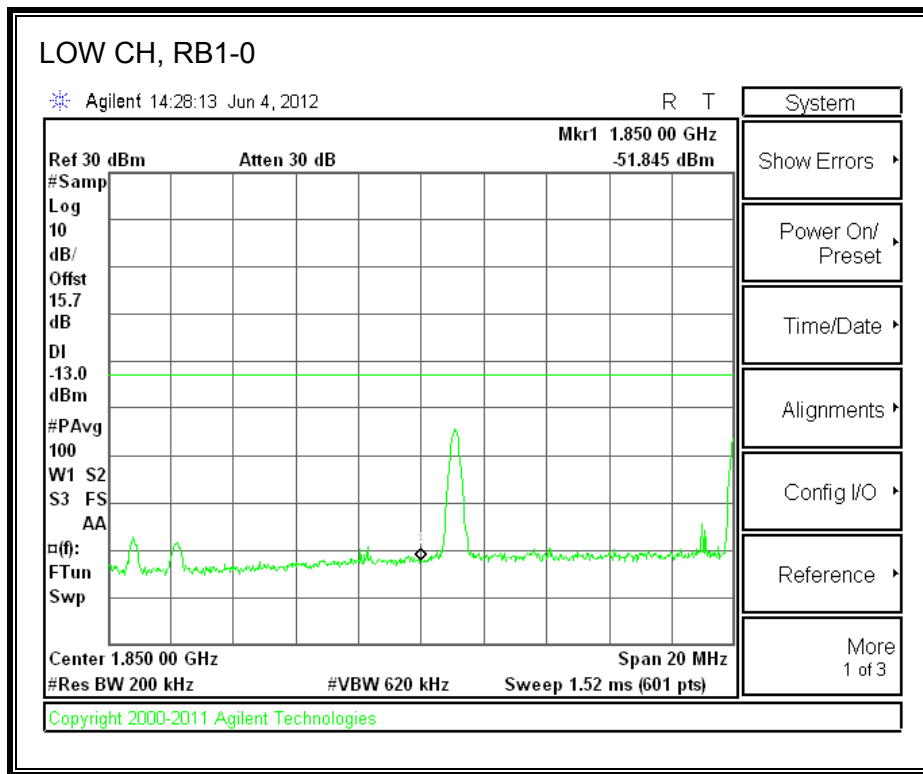

LTE 16QAM Band 2 (1.4 MHz BAND WIDTH)

LTE QPSK Band 2 (3.0 MHz BAND WIDTH)

LTE 16QAM Band 2 (3.0 MHz BAND WIDTH)

LTE QPSK Band 5 (5.0 MHz BAND WIDTH)

LTE 16QAM Band 2 (5.0 MHz BAND WIDTH)

LTE QPSK Band 2 (10.0 MHz BAND WIDTH)

LTE 16QAM Band 2 (10.0 MHz BAND WIDTH)

LTE QPSK Band 2 (15.0 MHz BAND WIDTH)

LTE 16QAM Band 2 (15.0 MHz BAND WIDTH)

LTE QPSK Band 2 (20.0 MHz BAND WIDTH)

LTE 16QAM Band 2 (20.0 MHz BAND WIDTH)

8.2.8. A1428 UAT PORT LTE BAND 4

LTE QPSK Band 4 (1.4 MHz BAND WIDTH)

LTE 16QAM Band 4 (1.4 MHz BAND WIDTH)

LTE QPSK Band 4 (3.0 MHz BAND WIDTH)

LTE 16QAM Band 4 (3.0 MHz BAND WIDTH)

LTE QPSK Band 4 (5.0 MHz BAND WIDTH)

LTE 16QAM Band 4 (5.0 MHz BAND WIDTH)