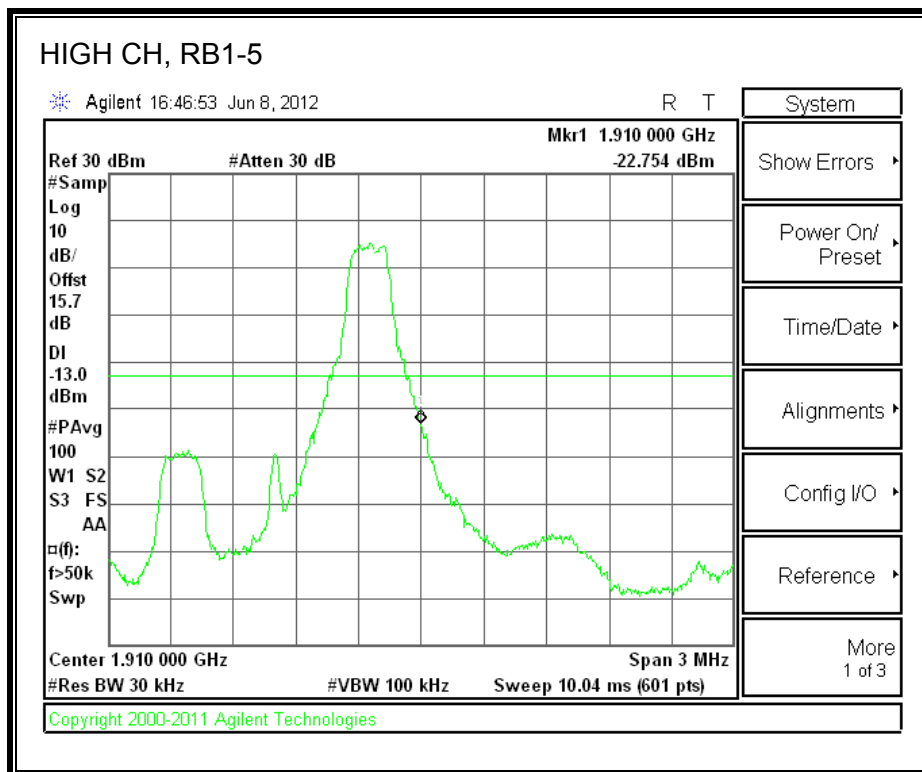

LTE QPSK Band 25 (3.0 MHz BAND WIDTH)

LTE 16QAM Band 25 (3.0 MHz BAND WIDTH)

LTE QPSK Band 25 (5.0 MHz BAND WIDTH)

LTE 16QAM Band 25 (5.0 MHz BAND WIDTH)

LTE QPSK Band 25 (10.0 MHz BAND WIDTH)

LTE 16QAM Band 25 (10.0 MHz BAND WIDTH)

LTE QPSK Band 25 (15.0 MHz BAND WIDTH)

LTE 16QAM Band 2 (15.0 MHz BAND WIDTH)

LTE QPSK Band 25 (20.0 MHz BAND WIDTH)

LTE 16QAM Band 25 (20.0 MHz BAND WIDTH)

8.2.7. A1428 LAT PORT LTE BAND 2

LTE QPSK Band 2 (1.4 MHz BAND WIDTH)

LTE 16QAM Band 2 (1.4 MHz BAND WIDTH)

LTE QPSK Band 2 (3.0 MHz BAND WIDTH)

LTE 16QAM Band 2 (3.0 MHz BAND WIDTH)

LTE QPSK Band 5 (5.0 MHz BAND WIDTH)

LTE 16QAM Band 2 (5.0 MHz BAND WIDTH)

LTE QPSK Band 2 (10.0 MHz BAND WIDTH)

LTE 16QAM Band 2 (10.0 MHz BAND WIDTH)

LTE QPSK Band 2 (15.0 MHz BAND WIDTH)

LTE 16QAM Band 2 (15.0 MHz BAND WIDTH)

LTE QPSK Band 2 (20.0 MHz BAND WIDTH)

LTE 16QAM Band 2 (20.0 MHz BAND WIDTH)

8.2.8. A1428 UAT PORT LTE BAND 4