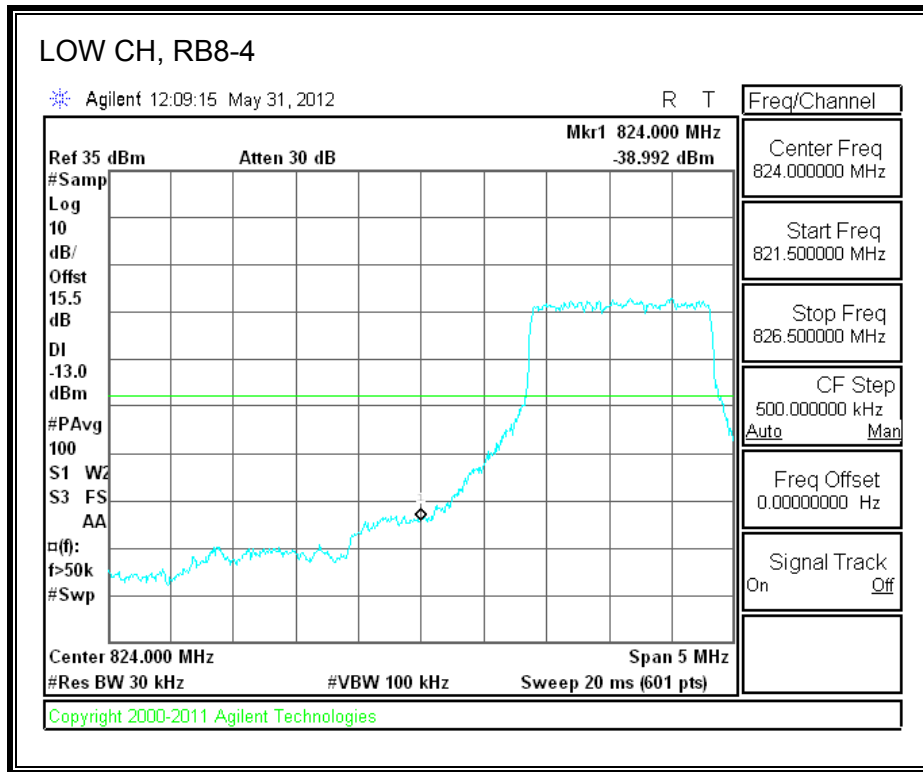

LTE QPSK Band 4 (20.0 MHz BAND WIDTH)

LTE 16QAM Band 4 (20.0 MHz BAND WIDTH)

8.2.3. A1428 LAT PORT LTE BAND 17

LTE QPSK Band 17 (5.0 MHz BAND WIDTH)

LTE 16QAM Band 17 (5.0 MHz BAND WIDTH)

LTE QPSK Band 17 (10.0 MHz BAND WIDTH)

LTE 16QAM Band 17 (10.0 MHz BAND WIDTH)

8.2.4. A1428 LAT PORT LTE BAND 5

LTE QPSK Band 5 (1.4 MHz BAND WIDTH)

LTE 16QAM Band 4 (1.4 MHz BAND WIDTH)

LTE QPSK Band 5 (3.0 MHz BAND WIDTH)

LTE 16QAM Band 5 (3.0 MHz BAND WIDTH)

LTE QPSK Band 5 (5.0 MHz BAND WIDTH)

LTE 16QAM Band 5 (5.0 MHz BAND WIDTH)

LTE QPSK Band 5 (10.0 MHz BAND WIDTH)

LTE 16QAM Band 5 (10.0 MHz BAND WIDTH)

8.2.5. A1429 LAT PORT LTE BAND 13

LTE QPSK 779.5 MHz Band 13, 775 – 777MHz (5MHz Bandwidth)

LTE 16QAM 779.5MHz Band 13, 775 - 777MHz (5MHz Bandwidth)

LTE QPSK 779.5MHz Band 13, 783 - 793MHz (5MHz Bandwidth)

LTE 16QAM 779.5MHz Band 13, 783 - 793MHz (5MHz Bandwidth)

LTE QPSK 779.5MHz Band 13, 763 - 775MHz (5MHz Bandwidth)