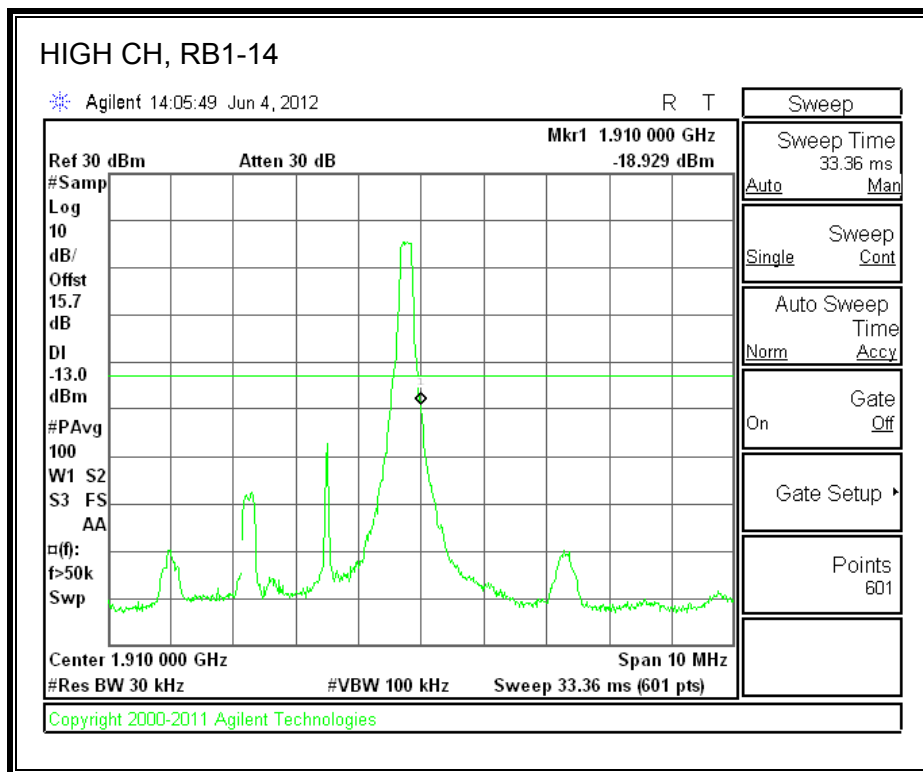

LTE QPSK Band 25 (15.0 MHz BAND WIDTH)

LTE 16QAM Band 2 (15.0 MHz BAND WIDTH)

LTE QPSK Band 25 (20.0 MHz BAND WIDTH)

LTE 16QAM Band 25 (20.0 MHz BAND WIDTH)

8.2.7. A1428 LAT PORT LTE BAND 2

LTE QPSK Band 2 (1.4 MHz BAND WIDTH)

LTE 16QAM Band 2 (1.4 MHz BAND WIDTH)

LTE QPSK Band 2 (3.0 MHz BAND WIDTH)

LTE 16QAM Band 2 (3.0 MHz BAND WIDTH)

LTE QPSK Band 5 (5.0 MHz BAND WIDTH)

LTE 16QAM Band 2 (5.0 MHz BAND WIDTH)

LTE QPSK Band 2 (10.0 MHz BAND WIDTH)

LTE 16QAM Band 2 (10.0 MHz BAND WIDTH)

LTE QPSK Band 2 (15.0 MHz BAND WIDTH)

LTE 16QAM Band 2 (15.0 MHz BAND WIDTH)

LTE QPSK Band 2 (20.0 MHz BAND WIDTH)

LTE 16QAM Band 2 (20.0 MHz BAND WIDTH)

8.2.8. A1428 UAT PORT LTE BAND 4

LTE QPSK Band 4 (1.4 MHz BAND WIDTH)

LTE 16QAM Band 4 (1.4 MHz BAND WIDTH)

LTE QPSK Band 4 (3.0 MHz BAND WIDTH)

LTE 16QAM Band 4 (3.0 MHz BAND WIDTH)

LTE QPSK Band 4 (5.0 MHz BAND WIDTH)

LTE 16QAM Band 4 (5.0 MHz BAND WIDTH)