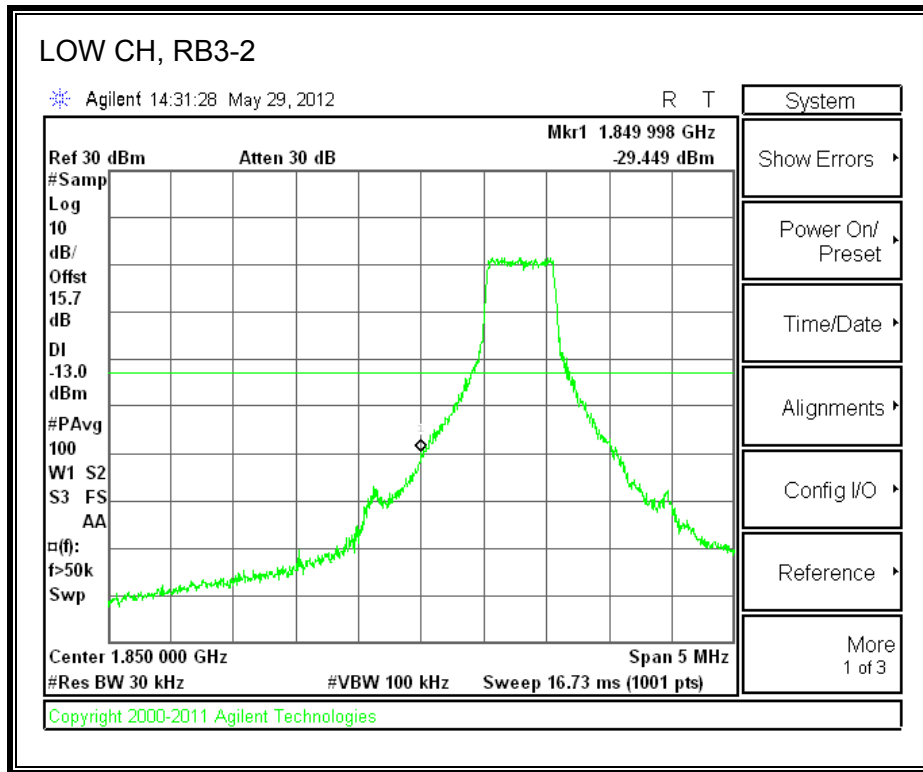

LTE 16QAM Band 13, 775 - 777MHz (10MHz Bandwidth)

LTE QPSK 782MHz Band 13, 783 - 793MHz (10MHz Bandwidth)

LTE 16QAM Band 13, 782MHz 783 - 793MHz (10MHz Bandwidth)

LTE QPSK 782MHz Band 13, 763 - 775MHz (10MHz Bandwidth)

LTE QPSK Band 13, 793 - 805MHz (10MHz Bandwidth)

LTE 16QAM Band 13, 793 - 805MHz (10MHz Bandwidth)

8.2.6. A1429 UAT PORT LTE BAND 25

LTE QPSK Band 25 (1.4 MHz BAND WIDTH)

LTE 16QAM Band 25 (1.4 MHz BAND WIDTH)

LTE QPSK Band 25 (3.0 MHz BAND WIDTH)

LTE 16QAM Band 25 (3.0 MHz BAND WIDTH)

LTE QPSK Band 25 (5.0 MHz BAND WIDTH)

LTE 16QAM Band 25 (5.0 MHz BAND WIDTH)

LTE QPSK Band 25 (10.0 MHz BAND WIDTH)

LTE 16QAM Band 25 (10.0 MHz BAND WIDTH)