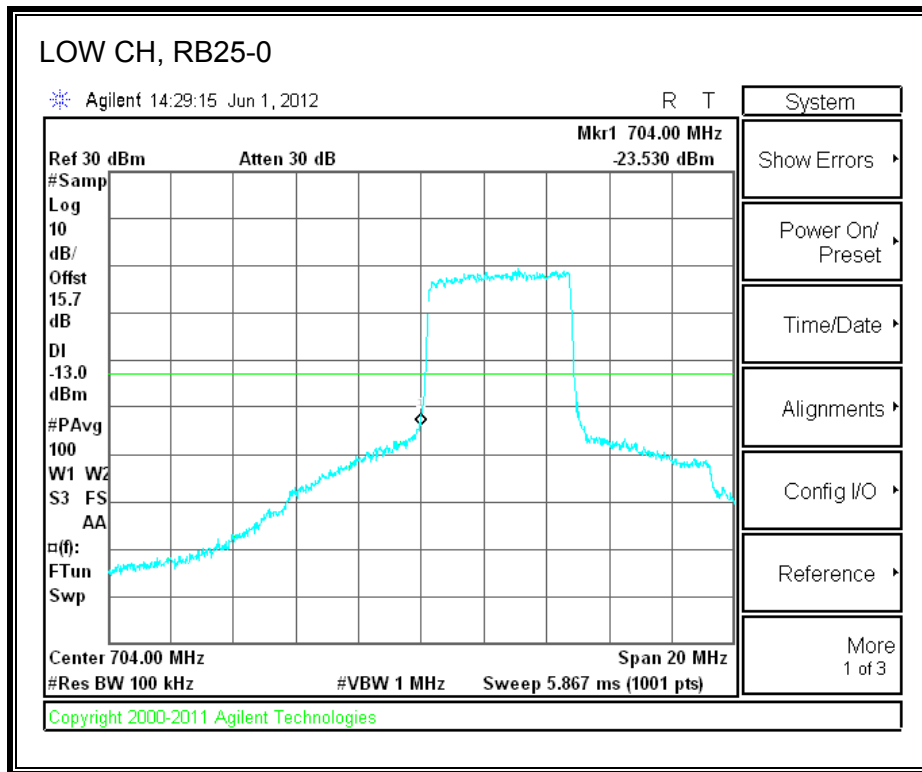

LTE 16QAM Band 2 (10.0 MHz BAND WIDTH)

LTE QPSK Band 2 (15.0 MHz BAND WIDTH)

LTE 16QAM Band 2 (15.0 MHz BAND WIDTH)

LTE QPSK Band 2 (20.0 MHz BAND WIDTH)

LTE 16QAM Band 2 (20.0 MHz BAND WIDTH)

8.2.8. A1428 UAT PORT LTE BAND 4

LTE QPSK Band 4 (1.4 MHz BAND WIDTH)

LTE 16QAM Band 4 (1.4 MHz BAND WIDTH)

LTE QPSK Band 4 (3.0 MHz BAND WIDTH)

LTE 16QAM Band 4 (3.0 MHz BAND WIDTH)

LTE QPSK Band 4 (5.0 MHz BAND WIDTH)

LTE 16QAM Band 4 (5.0 MHz BAND WIDTH)

LTE QPSK Band 4 (10.0 MHz BAND WIDTH)

LTE 16QAM Band 4 (10.0 MHz BAND WIDTH)

LTE QPSK Band 4 (15.0 MHz BAND WIDTH)

LTE 16QAM Band 4 (15.0 MHz BAND WIDTH)

LTE QPSK Band 4 (20.0 MHz BAND WIDTH)

LTE 16QAM Band 4 (20.0 MHz BAND WIDTH)

8.2.9. A1428 UAT PORT LTE BAND 17

LTE QPSK Band 17 (5.0 MHz BAND WIDTH)

LTE 16QAM Band 17 (5.0 MHz BAND WIDTH)

LTE QPSK Band 17 (10.0 MHz BAND WIDTH)

LTE 16QAM Band 17 (10.0 MHz BAND WIDTH)