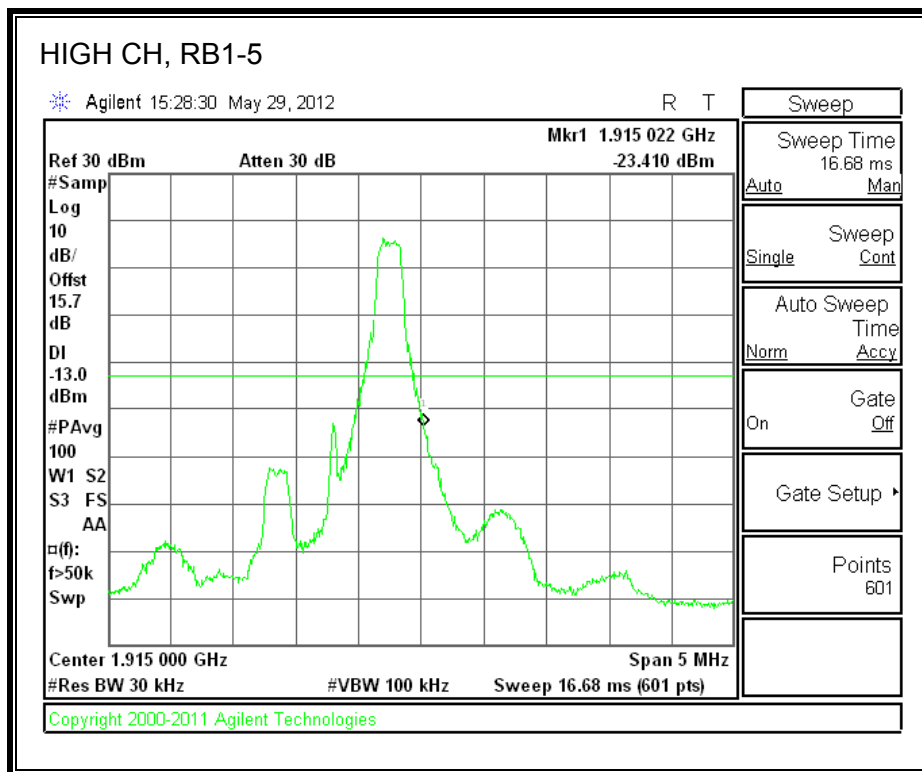

LTE 16QAM Band 13, 775 - 777MHz (10MHz Bandwidth)

LTE QPSK 782MHz Band 13, 783 - 793MHz (10MHz Bandwidth)

LTE 16QAM Band 13, 782MHz 783 - 793MHz (10MHz Bandwidth)

LTE QPSK 782MHz Band 13, 763 - 775MHz (10MHz Bandwidth)

LTE QPSK Band 13, 793 - 805MHz (10MHz Bandwidth)

LTE 16QAM Band 13, 793 - 805MHz (10MHz Bandwidth)

8.2.6. A1429 UAT PORT LTE BAND 25

LTE QPSK Band 25 (1.4 MHz BAND WIDTH)

LTE 16QAM Band 25 (1.4 MHz BAND WIDTH)

LTE QPSK Band 25 (3.0 MHz BAND WIDTH)

LTE 16QAM Band 25 (3.0 MHz BAND WIDTH)

LTE QPSK Band 25 (5.0 MHz BAND WIDTH)

LTE 16QAM Band 25 (5.0 MHz BAND WIDTH)

LTE QPSK Band 25 (10.0 MHz BAND WIDTH)

LTE 16QAM Band 25 (10.0 MHz BAND WIDTH)