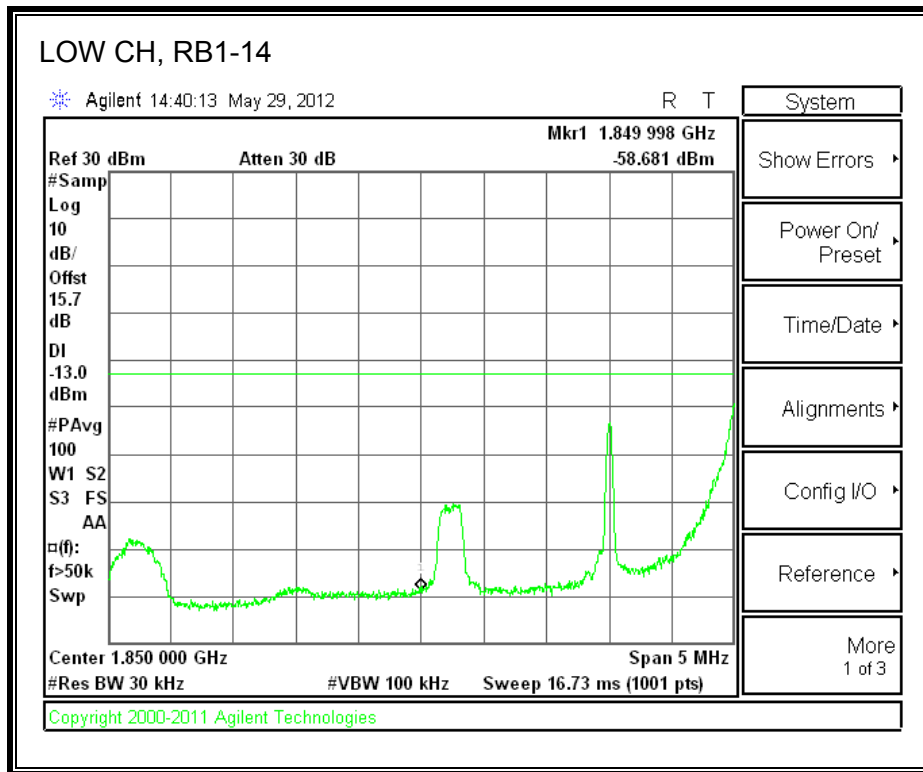

LTE 16QAM Band 13, 775 - 777MHz (10MHz Bandwidth)

LTE QPSK 782MHz Band 13, 783 - 793MHz (10MHz Bandwidth)

LTE 16QAM Band 13, 782MHz 783 - 793MHz (10MHz Bandwidth)

LTE QPSK 782MHz Band 13, 763 - 775MHz (10MHz Bandwidth)

LTE QPSK Band 13, 793 - 805MHz (10MHz Bandwidth)

LTE 16QAM Band 13, 793 - 805MHz (10MHz Bandwidth)

8.2.6. A1429 UAT PORT LTE BAND 25

LTE QPSK Band 25 (1.4 MHz BAND WIDTH)

LTE 16QAM Band 25 (1.4 MHz BAND WIDTH)

LTE QPSK Band 25 (3.0 MHz BAND WIDTH)

LTE 16QAM Band 25 (3.0 MHz BAND WIDTH)

LTE QPSK Band 25 (5.0 MHz BAND WIDTH)

LTE 16QAM Band 25 (5.0 MHz BAND WIDTH)

LTE QPSK Band 25 (10.0 MHz BAND WIDTH)

LTE 16QAM Band 25 (10.0 MHz BAND WIDTH)