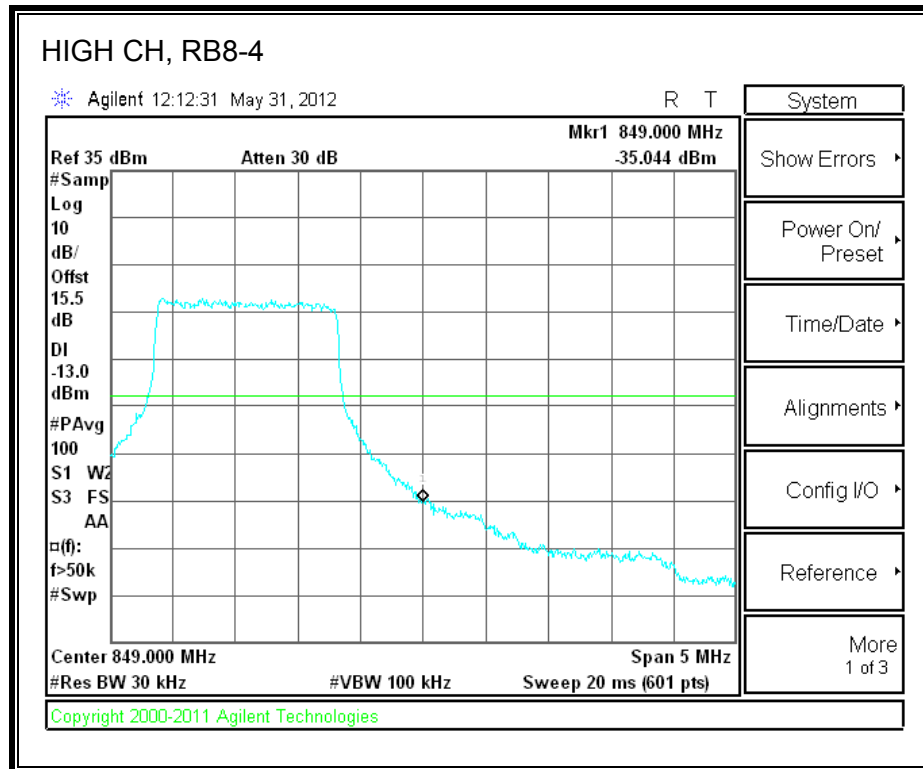

LTE 16QAM Band 17 (10.0 MHz BAND WIDTH)

8.2.4. A1428 LAT PORT LTE BAND 5

LTE QPSK Band 5 (1.4 MHz BAND WIDTH)

LTE 16QAM Band 4 (1.4 MHz BAND WIDTH)

LTE QPSK Band 5 (3.0 MHz BAND WIDTH)

LTE 16QAM Band 5 (3.0 MHz BAND WIDTH)

LTE QPSK Band 5 (5.0 MHz BAND WIDTH)

LTE 16QAM Band 5 (5.0 MHz BAND WIDTH)

LTE QPSK Band 5 (10.0 MHz BAND WIDTH)

LTE 16QAM Band 5 (10.0 MHz BAND WIDTH)

8.2.5. A1429 LAT PORT LTE BAND 13

LTE QPSK 779.5 MHz Band 13, 775 – 777MHz (5MHz Bandwidth)