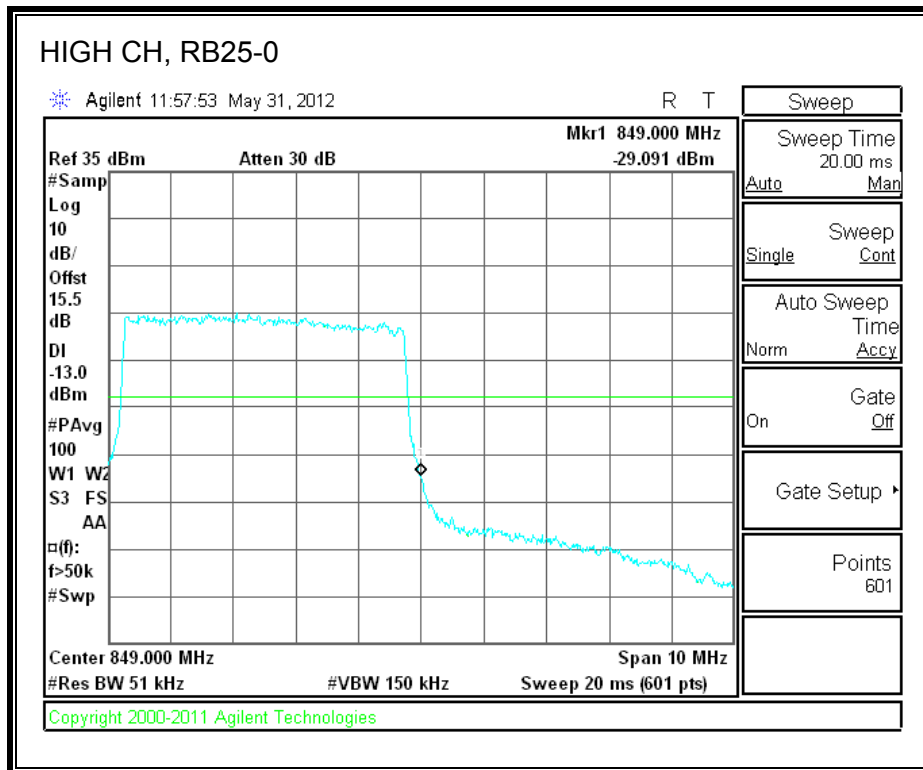

LTE QPSK Band 5 (5.0 MHz BAND WIDTH)

LTE 16QAM Band 5 (5.0 MHz BAND WIDTH)

LTE QPSK Band 5 (10.0 MHz BAND WIDTH)

LTE 16QAM Band 5 (10.0 MHz BAND WIDTH)

8.2.5. A1429 LAT PORT LTE BAND 13

LTE QPSK 779.5 MHz Band 13, 775 – 777MHz (5MHz Bandwidth)

LTE 16QAM 779.5MHz Band 13, 775 - 777MHz (5MHz Bandwidth)

LTE QPSK 779.5MHz Band 13, 783 - 793MHz (5MHz Bandwidth)

LTE 16QAM 779.5MHz Band 13, 783 - 793MHz (5MHz Bandwidth)

LTE QPSK 779.5MHz Band 13, 763 - 775MHz (5MHz Bandwidth)