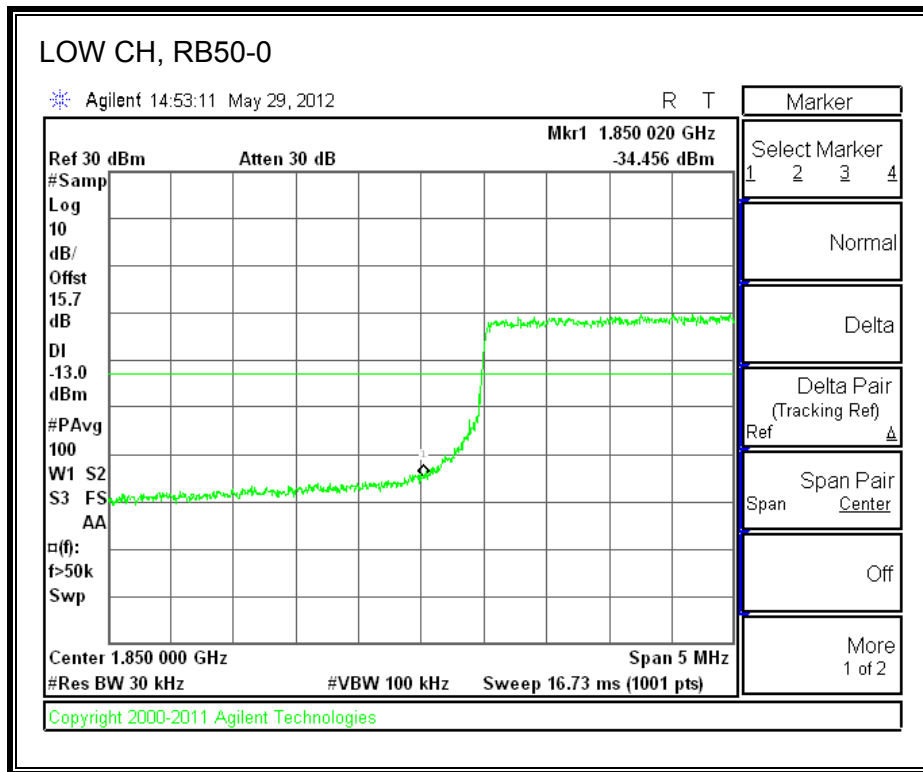

LTE QPSK Band 13, 793 - 805MHz (10MHz Bandwidth)

LTE 16QAM Band 13, 793 - 805MHz (10MHz Bandwidth)

8.2.6. A1429 UAT PORT LTE BAND 25

LTE QPSK Band 25 (1.4 MHz BAND WIDTH)

LTE 16QAM Band 25 (1.4 MHz BAND WIDTH)

LTE QPSK Band 25 (3.0 MHz BAND WIDTH)

LTE 16QAM Band 25 (3.0 MHz BAND WIDTH)

LTE QPSK Band 25 (5.0 MHz BAND WIDTH)

LTE 16QAM Band 25 (5.0 MHz BAND WIDTH)

LTE QPSK Band 25 (10.0 MHz BAND WIDTH)

LTE 16QAM Band 25 (10.0 MHz BAND WIDTH)

LTE QPSK Band 25 (15.0 MHz BAND WIDTH)

LTE 16QAM Band 2 (15.0 MHz BAND WIDTH)

LTE QPSK Band 25 (20.0 MHz BAND WIDTH)

LTE 16QAM Band 25 (20.0 MHz BAND WIDTH)

8.2.7. A1428 LAT PORT LTE BAND 2

LTE QPSK Band 2 (1.4 MHz BAND WIDTH)