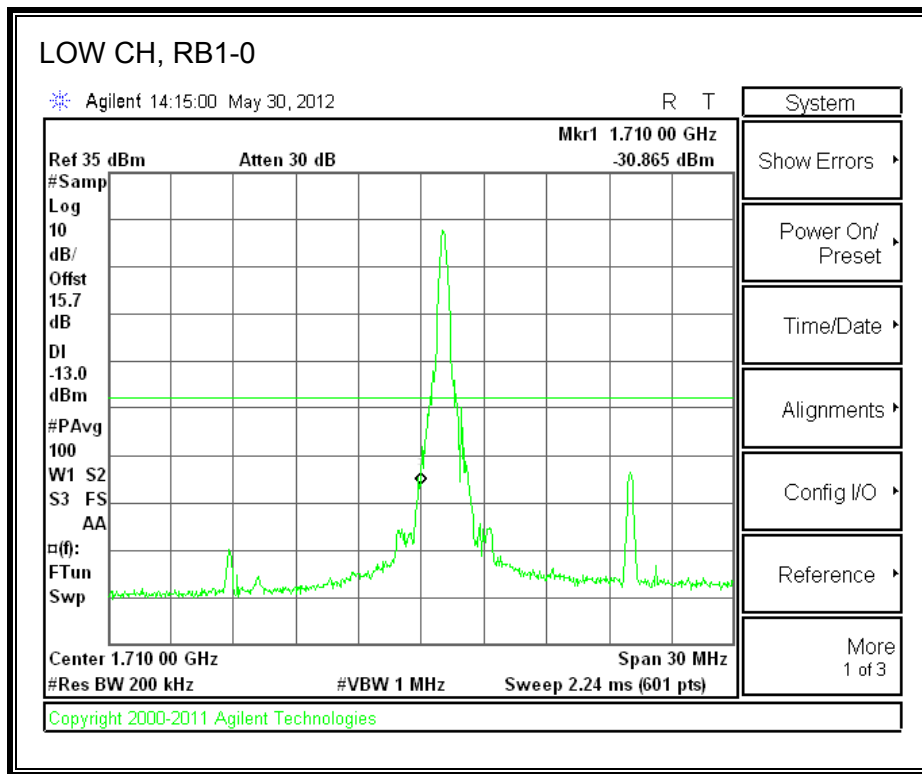

LTE QPSK Band 4 (5.0 MHz BAND WIDTH)

LTE 16QAM Band 4 (5.0 MHz BAND WIDTH)

LTE QPSK Band 4 (10.0 MHz BAND WIDTH)

LTE 16QAM Band 4 (10.0 MHz BAND WIDTH)

LTE QPSK Band 4 (15.0 MHz BAND WIDTH)

LTE 16QAM Band 4 (15.0 MHz BAND WIDTH)

LTE QPSK Band 4 (20.0 MHz BAND WIDTH)

LTE 16QAM Band 4 (20.0 MHz BAND WIDTH)

8.2.3. A1428 LAT PORT LTE BAND 17

LTE QPSK Band 17 (5.0 MHz BAND WIDTH)

LTE 16QAM Band 17 (5.0 MHz BAND WIDTH)

LTE QPSK Band 17 (10.0 MHz BAND WIDTH)

LTE 16QAM Band 17 (10.0 MHz BAND WIDTH)

8.2.4. A1428 LAT PORT LTE BAND 5

LTE QPSK Band 5 (1.4 MHz BAND WIDTH)

LTE 16QAM Band 4 (1.4 MHz BAND WIDTH)

LTE QPSK Band 5 (3.0 MHz BAND WIDTH)

LTE 16QAM Band 5 (3.0 MHz BAND WIDTH)

LTE QPSK Band 5 (5.0 MHz BAND WIDTH)

LTE 16QAM Band 5 (5.0 MHz BAND WIDTH)

LTE QPSK Band 5 (10.0 MHz BAND WIDTH)

LTE 16QAM Band 5 (10.0 MHz BAND WIDTH)

8.2.5. A1429 LAT PORT LTE BAND 13

LTE QPSK 779.5 MHz Band 13, 775 – 777MHz (5MHz Bandwidth)