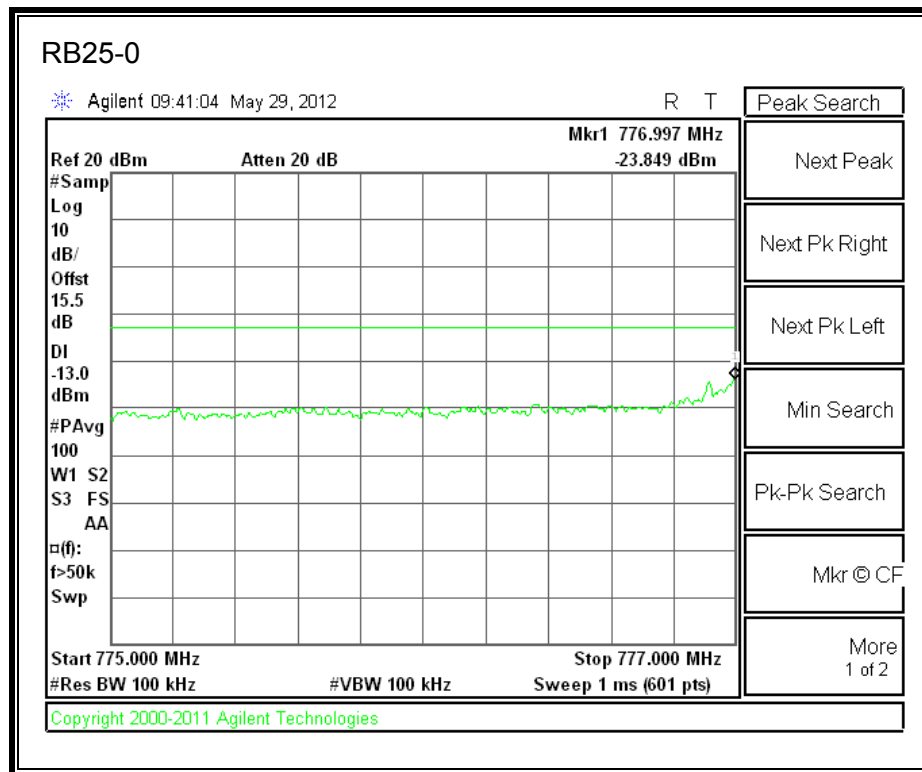

LTE QPSK Band 5 (5.0 MHz BAND WIDTH)

LTE 16QAM Band 5 (5.0 MHz BAND WIDTH)

LTE QPSK Band 5 (10.0 MHz BAND WIDTH)

LTE 16QAM Band 5 (10.0 MHz BAND WIDTH)

8.2.5. A1429 LAT PORT LTE BAND 13

LTE QPSK 779.5 MHz Band 13, 775 – 777MHz (5MHz Bandwidth)

LTE 16QAM 779.5MHz Band 13, 775 - 777MHz (5MHz Bandwidth)

LTE QPSK 779.5MHz Band 13, 783 - 793MHz (5MHz Bandwidth)

LTE 16QAM 779.5MHz Band 13, 783 - 793MHz (5MHz Bandwidth)

LTE QPSK 779.5MHz Band 13, 763 - 775MHz (5MHz Bandwidth)