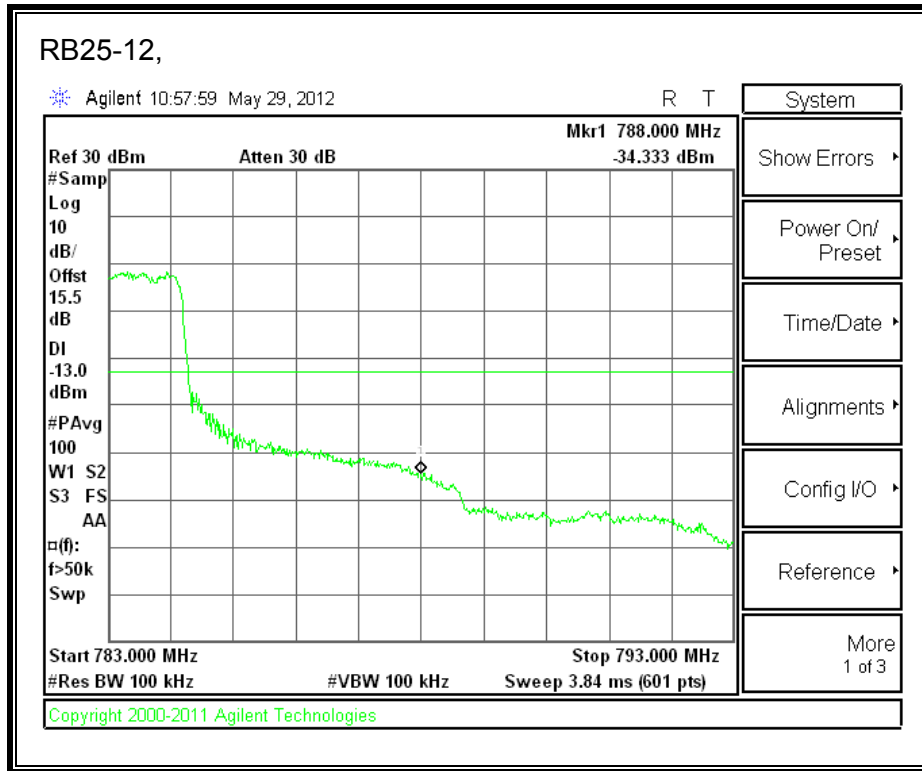

LTE 16QAM 784.5MHz Band 13, 775 - 777MHz (5MHz Bandwidth)

LTE QPSK 784.5MHz Band 13, 783 - 793MHz (5MHz Bandwidth)

LTE 16QAM 784.5MHz Band 13, 783 - 793MHz (5MHz Bandwidth)

LTE QPSK 784.5MHz Band 13, 763 - 775MHz (5MHz Bandwidth)

LTE 16QAM 784.5MHz Band 13, 763-775MHz (5MHz Bandwidth)

LTE QPSK 784.5MHz Band 13, 793 - 805MHz (5MHz Bandwidth)

LTE 16QAM 784.5MHz Band 13, 793 - 805MHz (5MHz Bandwidth)

LTE QPSK 782MHz Band 13, 775 - 777MHz (10MHz Bandwidth)

LTE 16QAM Band 13, 775 - 777MHz (10MHz Bandwidth)

LTE QPSK 782MHz Band 13, 783 - 793MHz (10MHz Bandwidth)

LTE 16QAM Band 13, 782MHz 783 - 793MHz (10MHz Bandwidth)

LTE QPSK 782MHz Band 13, 763 - 775MHz (10MHz Bandwidth)

LTE QPSK Band 13, 793 - 805MHz (10MHz Bandwidth)

LTE 16QAM Band 13, 793 - 805MHz (10MHz Bandwidth)

8.2.6. A1429 UAT PORT LTE BAND 25

LTE QPSK Band 25 (1.4 MHz BAND WIDTH)

LTE 16QAM Band 25 (1.4 MHz BAND WIDTH)