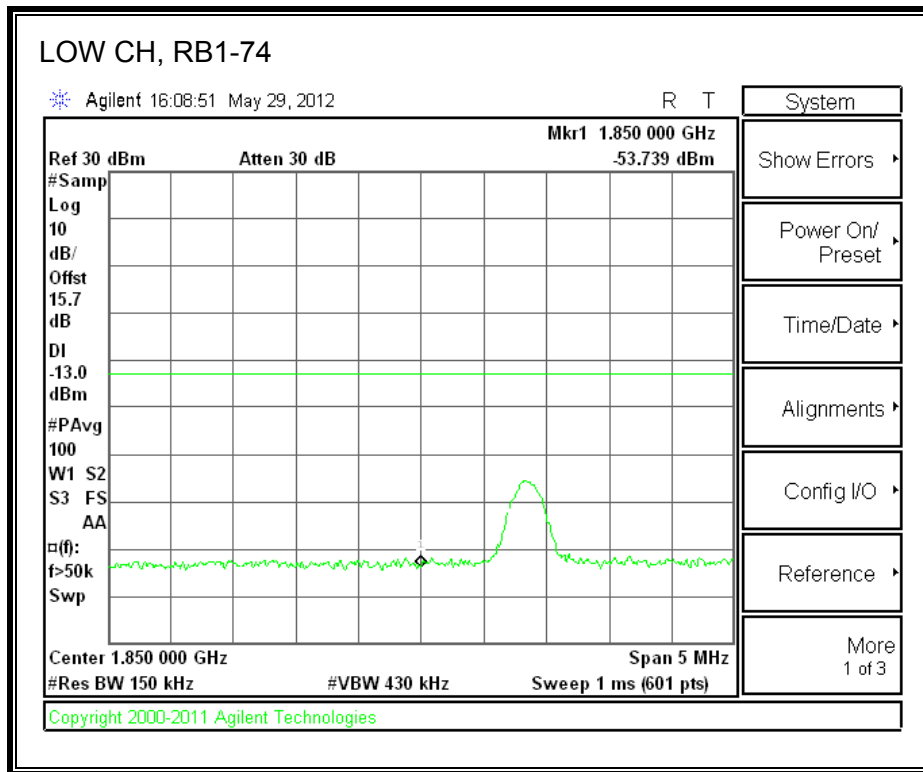

LTE QPSK Band 13, 793 - 805MHz (10MHz Bandwidth)

LTE 16QAM Band 13, 793 - 805MHz (10MHz Bandwidth)

8.2.6. A1429 UAT PORT LTE BAND 25

LTE QPSK Band 25 (1.4 MHz BAND WIDTH)

LTE 16QAM Band 25 (1.4 MHz BAND WIDTH)

LTE QPSK Band 25 (3.0 MHz BAND WIDTH)

LTE 16QAM Band 25 (3.0 MHz BAND WIDTH)

LTE QPSK Band 25 (5.0 MHz BAND WIDTH)

LTE 16QAM Band 25 (5.0 MHz BAND WIDTH)

LTE QPSK Band 25 (10.0 MHz BAND WIDTH)

LTE 16QAM Band 25 (10.0 MHz BAND WIDTH)

LTE QPSK Band 25 (15.0 MHz BAND WIDTH)

LTE 16QAM Band 2 (15.0 MHz BAND WIDTH)

LTE QPSK Band 25 (20.0 MHz BAND WIDTH)

LTE 16QAM Band 25 (20.0 MHz BAND WIDTH)

8.2.7. A1428 LAT PORT LTE BAND 2

LTE QPSK Band 2 (1.4 MHz BAND WIDTH)