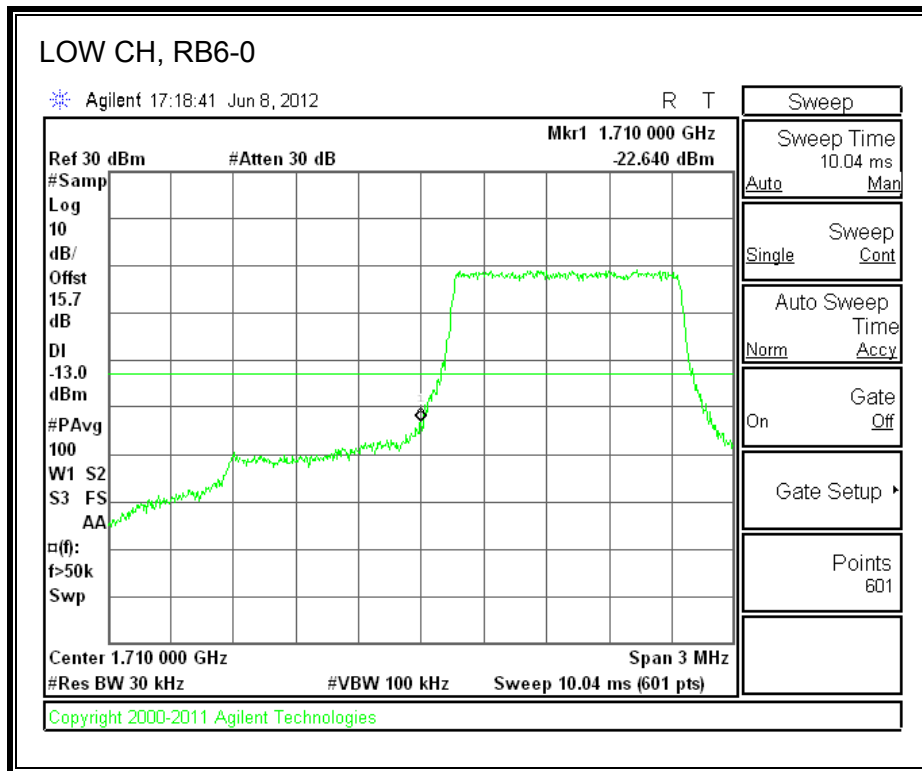

LTE 16QAM Band 2 (1.4 MHz BAND WIDTH)

LTE QPSK Band 2 (3.0 MHz BAND WIDTH)

LTE 16QAM Band 2 (3.0 MHz BAND WIDTH)

LTE QPSK Band 5 (5.0 MHz BAND WIDTH)

LTE 16QAM Band 2 (5.0 MHz BAND WIDTH)

LTE QPSK Band 2 (10.0 MHz BAND WIDTH)

LTE 16QAM Band 2 (10.0 MHz BAND WIDTH)

LTE QPSK Band 2 (15.0 MHz BAND WIDTH)

LTE 16QAM Band 2 (15.0 MHz BAND WIDTH)

LTE QPSK Band 2 (20.0 MHz BAND WIDTH)

LTE 16QAM Band 2 (20.0 MHz BAND WIDTH)

8.2.8. A1428 UAT PORT LTE BAND 4

LTE QPSK Band 4 (1.4 MHz BAND WIDTH)

LTE 16QAM Band 4 (1.4 MHz BAND WIDTH)

LTE QPSK Band 4 (3.0 MHz BAND WIDTH)

LTE 16QAM Band 4 (3.0 MHz BAND WIDTH)

LTE QPSK Band 4 (5.0 MHz BAND WIDTH)

LTE 16QAM Band 4 (5.0 MHz BAND WIDTH)