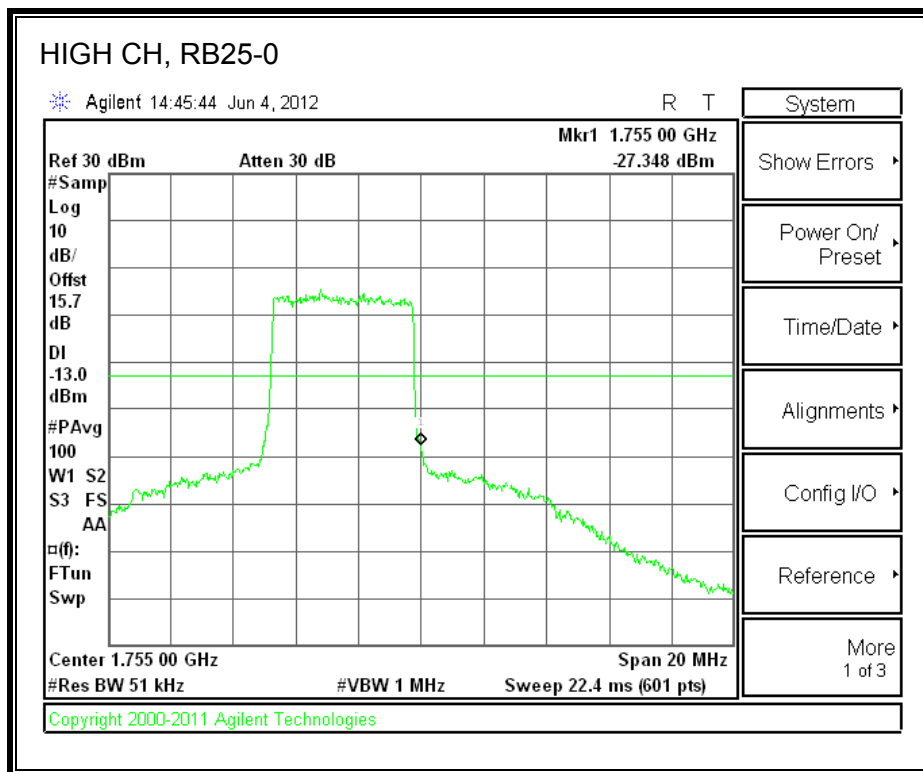

LTE 16QAM Band 2 (10.0 MHz BAND WIDTH)

LTE QPSK Band 2 (15.0 MHz BAND WIDTH)

LTE 16QAM Band 2 (15.0 MHz BAND WIDTH)

LTE QPSK Band 2 (20.0 MHz BAND WIDTH)

LTE 16QAM Band 2 (20.0 MHz BAND WIDTH)

8.2.8. A1428 UAT PORT LTE BAND 4

LTE QPSK Band 4 (1.4 MHz BAND WIDTH)

LTE 16QAM Band 4 (1.4 MHz BAND WIDTH)

LTE QPSK Band 4 (3.0 MHz BAND WIDTH)

LTE 16QAM Band 4 (3.0 MHz BAND WIDTH)

LTE QPSK Band 4 (5.0 MHz BAND WIDTH)

LTE 16QAM Band 4 (5.0 MHz BAND WIDTH)

LTE QPSK Band 4 (10.0 MHz BAND WIDTH)

LTE 16QAM Band 4 (10.0 MHz BAND WIDTH)

LTE QPSK Band 4 (15.0 MHz BAND WIDTH)

LTE 16QAM Band 4 (15.0 MHz BAND WIDTH)

LTE QPSK Band 4 (20.0 MHz BAND WIDTH)

LTE 16QAM Band 4 (20.0 MHz BAND WIDTH)

8.2.9. A1428 UAT PORT LTE BAND 17

LTE QPSK Band 17 (5.0 MHz BAND WIDTH)

LTE 16QAM Band 17 (5.0 MHz BAND WIDTH)

LTE QPSK Band 17 (10.0 MHz BAND WIDTH)

LTE 16QAM Band 17 (10.0 MHz BAND WIDTH)