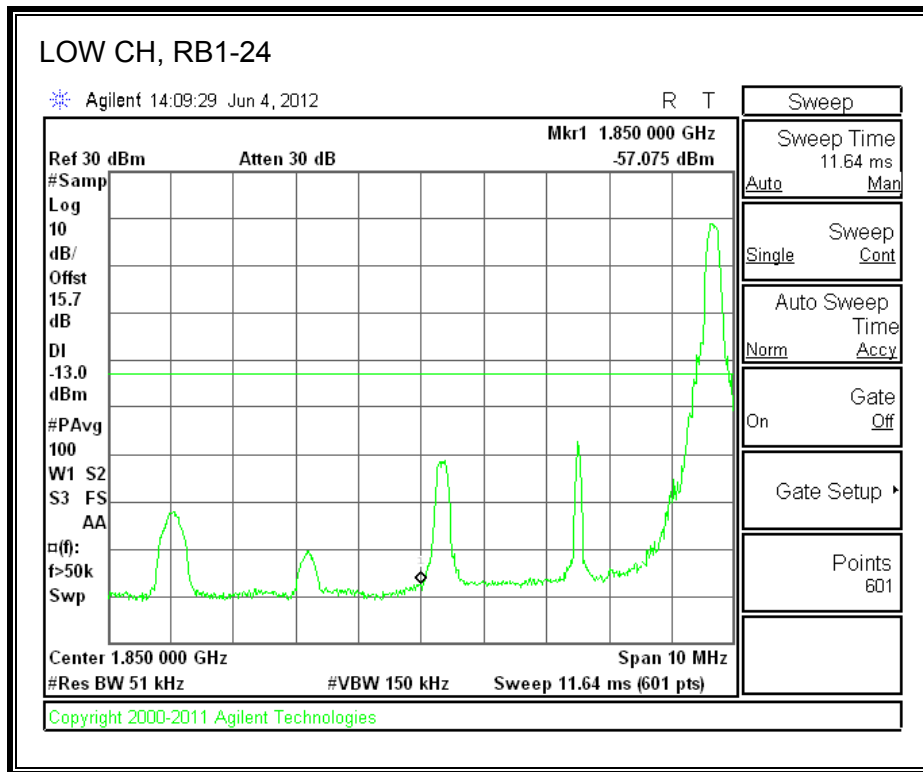

LTE QPSK Band 25 (15.0 MHz BAND WIDTH)

LTE 16QAM Band 2 (15.0 MHz BAND WIDTH)

LTE QPSK Band 25 (20.0 MHz BAND WIDTH)

LTE 16QAM Band 25 (20.0 MHz BAND WIDTH)

8.2.7. A1428 LAT PORT LTE BAND 2

LTE QPSK Band 2 (1.4 MHz BAND WIDTH)

LTE 16QAM Band 2 (1.4 MHz BAND WIDTH)

LTE QPSK Band 2 (3.0 MHz BAND WIDTH)

LTE 16QAM Band 2 (3.0 MHz BAND WIDTH)

LTE QPSK Band 5 (5.0 MHz BAND WIDTH)

LTE 16QAM Band 2 (5.0 MHz BAND WIDTH)

LTE QPSK Band 2 (10.0 MHz BAND WIDTH)

LTE 16QAM Band 2 (10.0 MHz BAND WIDTH)

LTE QPSK Band 2 (15.0 MHz BAND WIDTH)

LTE 16QAM Band 2 (15.0 MHz BAND WIDTH)

LTE QPSK Band 2 (20.0 MHz BAND WIDTH)

LTE 16QAM Band 2 (20.0 MHz BAND WIDTH)

8.2.8. A1428 UAT PORT LTE BAND 4