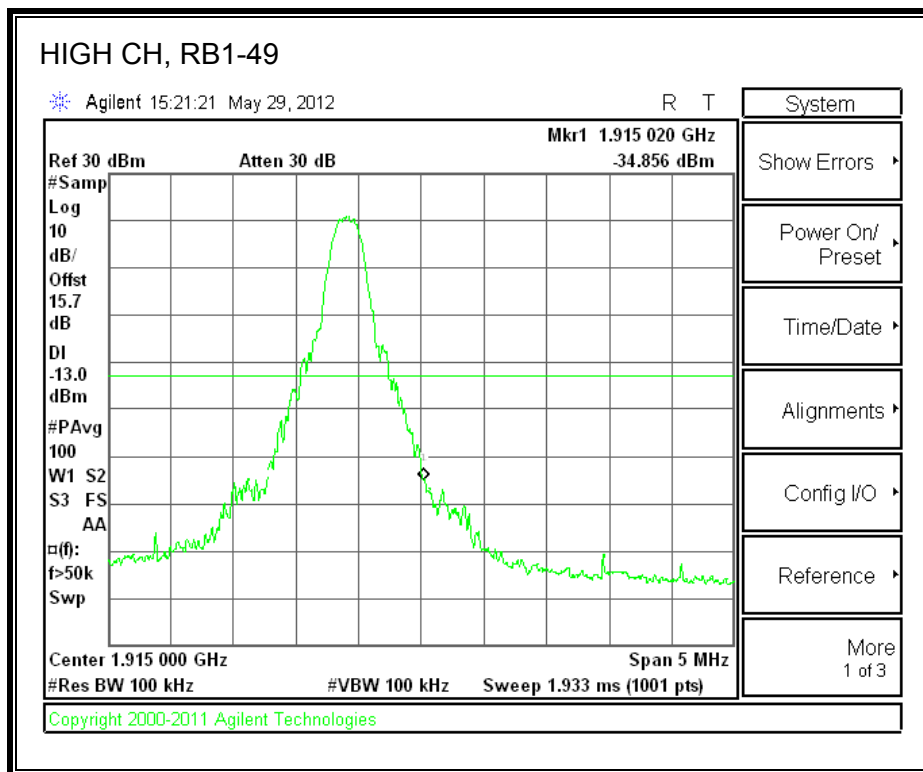

LTE QPSK Band 13, 793 - 805MHz (10MHz Bandwidth)

LTE 16QAM Band 13, 793 - 805MHz (10MHz Bandwidth)

8.2.6. A1429 UAT PORT LTE BAND 25

LTE QPSK Band 25 (1.4 MHz BAND WIDTH)

LTE 16QAM Band 25 (1.4 MHz BAND WIDTH)

LTE QPSK Band 25 (3.0 MHz BAND WIDTH)

LTE 16QAM Band 25 (3.0 MHz BAND WIDTH)

LTE QPSK Band 25 (5.0 MHz BAND WIDTH)

LTE 16QAM Band 25 (5.0 MHz BAND WIDTH)

LTE QPSK Band 25 (10.0 MHz BAND WIDTH)

LTE 16QAM Band 25 (10.0 MHz BAND WIDTH)

LTE QPSK Band 25 (15.0 MHz BAND WIDTH)

LTE 16QAM Band 2 (15.0 MHz BAND WIDTH)

LTE QPSK Band 25 (20.0 MHz BAND WIDTH)

LTE 16QAM Band 25 (20.0 MHz BAND WIDTH)

8.2.7. A1428 LAT PORT LTE BAND 2

LTE QPSK Band 2 (1.4 MHz BAND WIDTH)