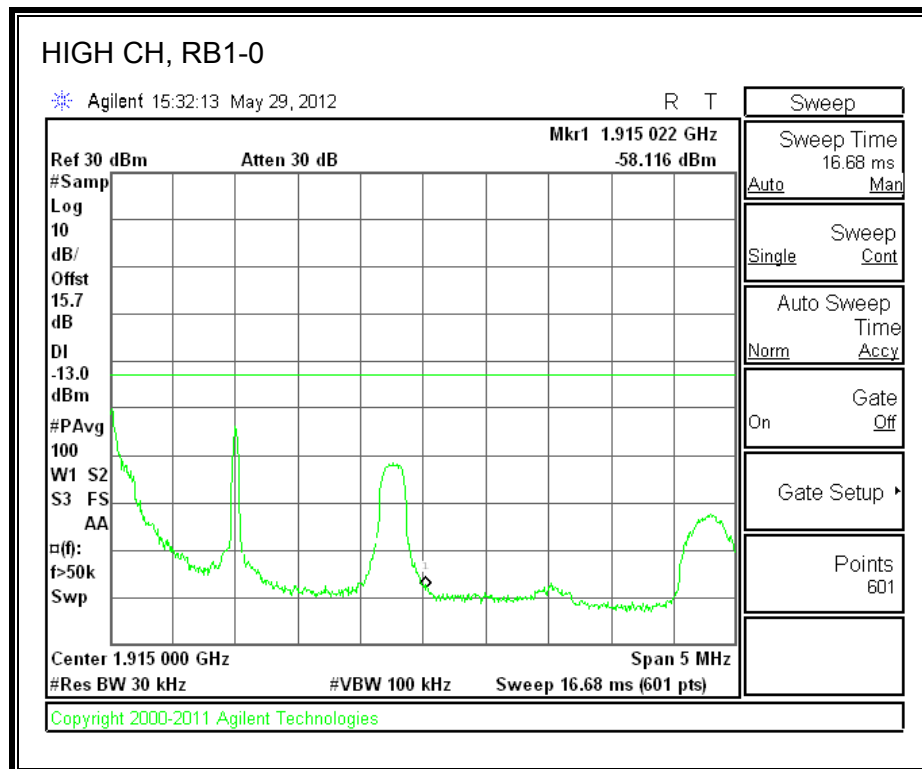

LTE 16QAM Band 13, 775 - 777MHz (10MHz Bandwidth)

LTE QPSK 782MHz Band 13, 783 - 793MHz (10MHz Bandwidth)

LTE 16QAM Band 13, 782MHz 783 - 793MHz (10MHz Bandwidth)

LTE QPSK 782MHz Band 13, 763 - 775MHz (10MHz Bandwidth)

LTE QPSK Band 13, 793 - 805MHz (10MHz Bandwidth)

LTE 16QAM Band 13, 793 - 805MHz (10MHz Bandwidth)

8.2.6. A1429 UAT PORT LTE BAND 25

LTE QPSK Band 25 (1.4 MHz BAND WIDTH)

LTE 16QAM Band 25 (1.4 MHz BAND WIDTH)

LTE QPSK Band 25 (3.0 MHz BAND WIDTH)

LTE 16QAM Band 25 (3.0 MHz BAND WIDTH)

LTE QPSK Band 25 (5.0 MHz BAND WIDTH)

LTE 16QAM Band 25 (5.0 MHz BAND WIDTH)

LTE QPSK Band 25 (10.0 MHz BAND WIDTH)

LTE 16QAM Band 25 (10.0 MHz BAND WIDTH)