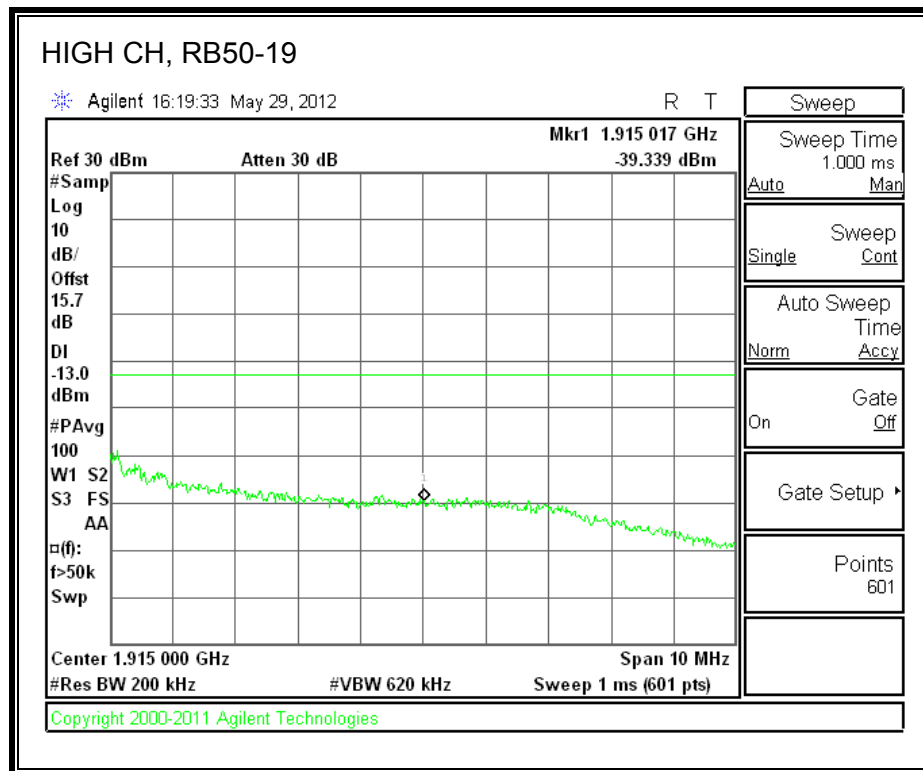

LTE QPSK Band 25 (3.0 MHz BAND WIDTH)

LTE 16QAM Band 25 (3.0 MHz BAND WIDTH)

LTE QPSK Band 25 (5.0 MHz BAND WIDTH)

LTE 16QAM Band 25 (5.0 MHz BAND WIDTH)

LTE QPSK Band 25 (10.0 MHz BAND WIDTH)

LTE 16QAM Band 25 (10.0 MHz BAND WIDTH)

LTE QPSK Band 25 (15.0 MHz BAND WIDTH)

LTE 16QAM Band 2 (15.0 MHz BAND WIDTH)

LTE QPSK Band 25 (20.0 MHz BAND WIDTH)

LTE 16QAM Band 25 (20.0 MHz BAND WIDTH)

8.2.7. A1428 LAT PORT LTE BAND 2

LTE QPSK Band 2 (1.4 MHz BAND WIDTH)

LTE 16QAM Band 2 (1.4 MHz BAND WIDTH)

LTE QPSK Band 2 (3.0 MHz BAND WIDTH)

LTE 16QAM Band 2 (3.0 MHz BAND WIDTH)

LTE QPSK Band 5 (5.0 MHz BAND WIDTH)

LTE 16QAM Band 2 (5.0 MHz BAND WIDTH)

LTE QPSK Band 2 (10.0 MHz BAND WIDTH)