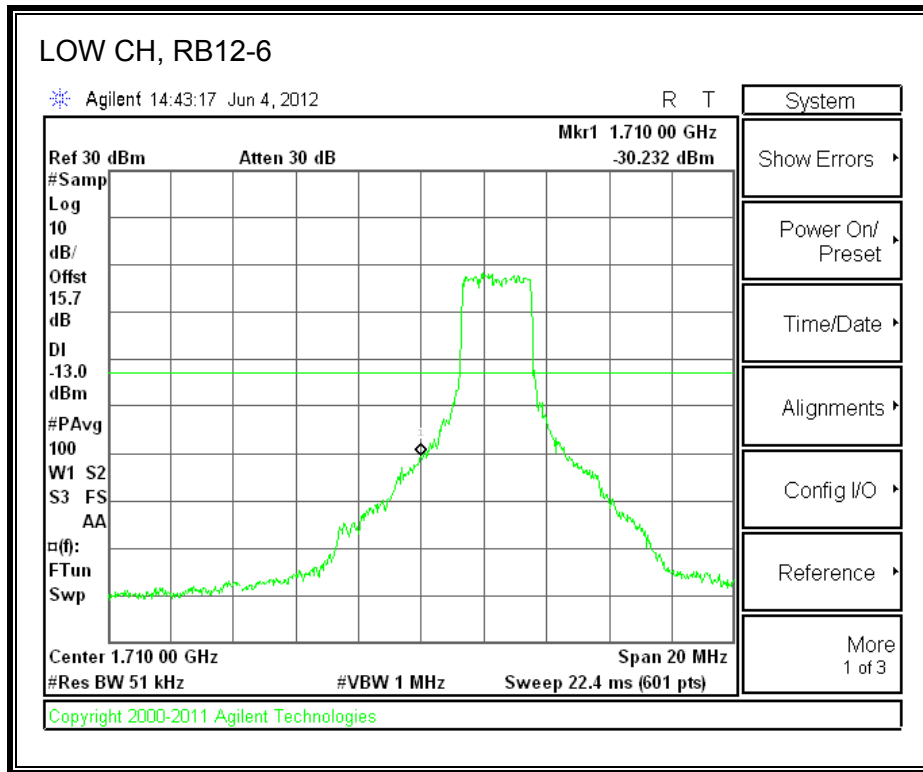

LTE 16QAM Band 2 (10.0 MHz BAND WIDTH)

LTE QPSK Band 2 (15.0 MHz BAND WIDTH)

LTE 16QAM Band 2 (15.0 MHz BAND WIDTH)

LTE QPSK Band 2 (20.0 MHz BAND WIDTH)

LTE 16QAM Band 2 (20.0 MHz BAND WIDTH)

8.2.8. A1428 UAT PORT LTE BAND 4

LTE QPSK Band 4 (1.4 MHz BAND WIDTH)

LTE 16QAM Band 4 (1.4 MHz BAND WIDTH)

LTE QPSK Band 4 (3.0 MHz BAND WIDTH)

LTE 16QAM Band 4 (3.0 MHz BAND WIDTH)

LTE QPSK Band 4 (5.0 MHz BAND WIDTH)

LTE 16QAM Band 4 (5.0 MHz BAND WIDTH)

LTE QPSK Band 4 (10.0 MHz BAND WIDTH)

LTE 16QAM Band 4 (10.0 MHz BAND WIDTH)

LTE QPSK Band 4 (15.0 MHz BAND WIDTH)

LTE 16QAM Band 4 (15.0 MHz BAND WIDTH)

LTE QPSK Band 4 (20.0 MHz BAND WIDTH)

LTE 16QAM Band 4 (20.0 MHz BAND WIDTH)

8.2.9. A1428 UAT PORT LTE BAND 17

LTE QPSK Band 17 (5.0 MHz BAND WIDTH)

LTE 16QAM Band 17 (5.0 MHz BAND WIDTH)

LTE QPSK Band 17 (10.0 MHz BAND WIDTH)

LTE 16QAM Band 17 (10.0 MHz BAND WIDTH)