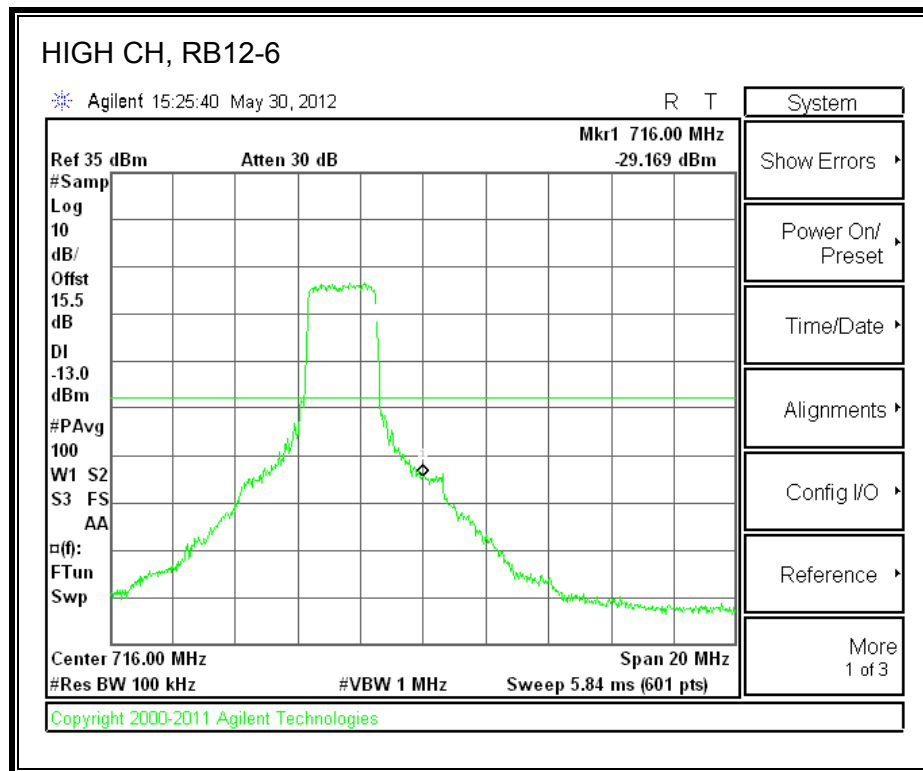

LTE QPSK Band 4 (20.0 MHz BAND WIDTH)

LTE 16QAM Band 4 (20.0 MHz BAND WIDTH)

8.2.3. A1428 LAT PORT LTE BAND 17

LTE QPSK Band 17 (5.0 MHz BAND WIDTH)

LTE 16QAM Band 17 (5.0 MHz BAND WIDTH)

LTE QPSK Band 17 (10.0 MHz BAND WIDTH)

LTE 16QAM Band 17 (10.0 MHz BAND WIDTH)

8.2.4. A1428 LAT PORT LTE BAND 5

LTE QPSK Band 5 (1.4 MHz BAND WIDTH)

LTE 16QAM Band 4 (1.4 MHz BAND WIDTH)

LTE QPSK Band 5 (3.0 MHz BAND WIDTH)

LTE 16QAM Band 5 (3.0 MHz BAND WIDTH)