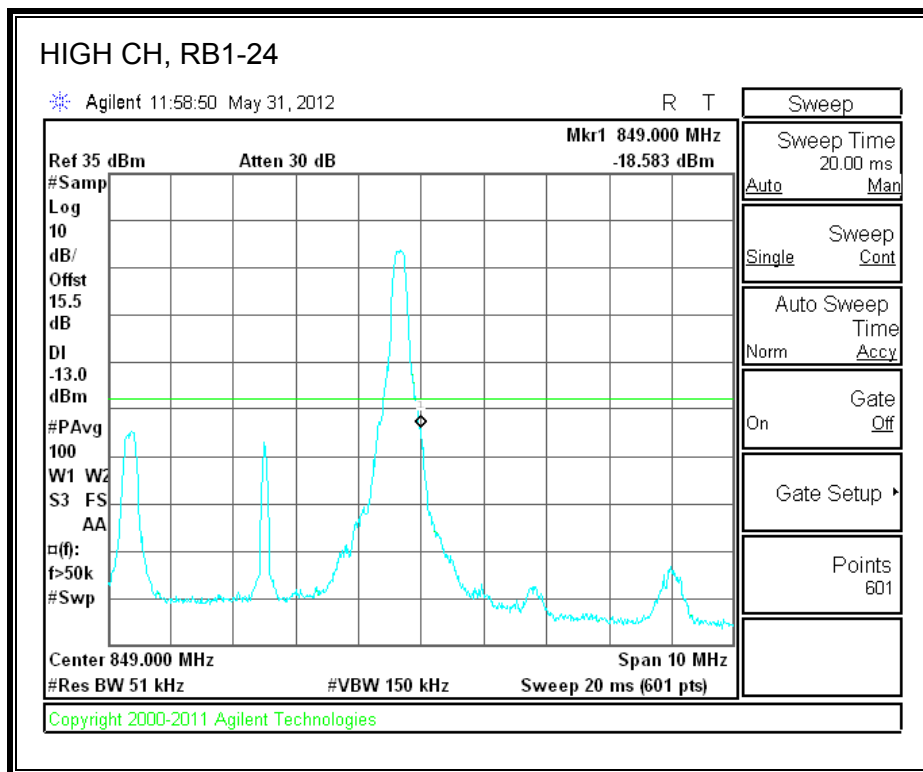

LTE QPSK Band 4 (20.0 MHz BAND WIDTH)

LTE 16QAM Band 4 (20.0 MHz BAND WIDTH)

8.2.3. A1428 LAT PORT LTE BAND 17

LTE QPSK Band 17 (5.0 MHz BAND WIDTH)

LTE 16QAM Band 17 (5.0 MHz BAND WIDTH)

LTE QPSK Band 17 (10.0 MHz BAND WIDTH)

LTE 16QAM Band 17 (10.0 MHz BAND WIDTH)

8.2.4. A1428 LAT PORT LTE BAND 5

LTE QPSK Band 5 (1.4 MHz BAND WIDTH)

LTE 16QAM Band 4 (1.4 MHz BAND WIDTH)

LTE QPSK Band 5 (3.0 MHz BAND WIDTH)

LTE 16QAM Band 5 (3.0 MHz BAND WIDTH)

LTE QPSK Band 5 (5.0 MHz BAND WIDTH)

LTE 16QAM Band 5 (5.0 MHz BAND WIDTH)

LTE QPSK Band 5 (10.0 MHz BAND WIDTH)

LTE 16QAM Band 5 (10.0 MHz BAND WIDTH)

8.2.5. A1429 LAT PORT LTE BAND 13

LTE QPSK 779.5 MHz Band 13, 775 – 777MHz (5MHz Bandwidth)

LTE 16QAM 779.5MHz Band 13, 775 - 777MHz (5MHz Bandwidth)

LTE QPSK 779.5MHz Band 13, 783 - 793MHz (5MHz Bandwidth)

LTE 16QAM 779.5MHz Band 13, 783 - 793MHz (5MHz Bandwidth)

LTE QPSK 779.5MHz Band 13, 763 - 775MHz (5MHz Bandwidth)