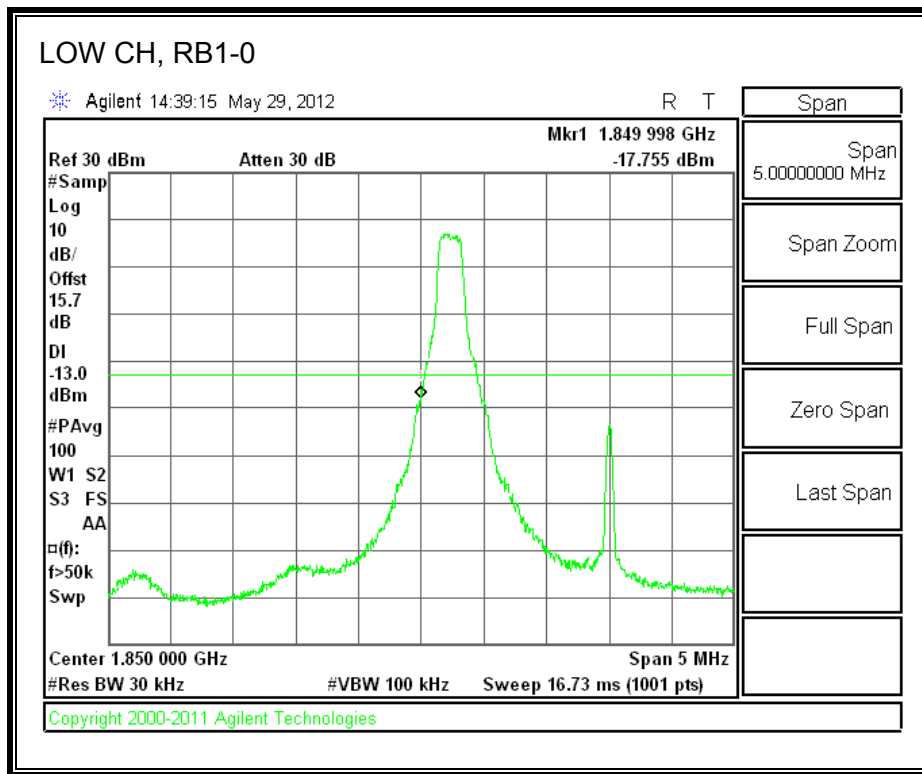

LTE 16QAM Band 13, 775 - 777MHz (10MHz Bandwidth)

LTE QPSK 782MHz Band 13, 783 - 793MHz (10MHz Bandwidth)

LTE 16QAM Band 13, 782MHz 783 - 793MHz (10MHz Bandwidth)

LTE QPSK 782MHz Band 13, 763 - 775MHz (10MHz Bandwidth)

LTE QPSK Band 13, 793 - 805MHz (10MHz Bandwidth)

LTE 16QAM Band 13, 793 - 805MHz (10MHz Bandwidth)

8.2.6. A1429 UAT PORT LTE BAND 25

LTE QPSK Band 25 (1.4 MHz BAND WIDTH)

LTE 16QAM Band 25 (1.4 MHz BAND WIDTH)

LTE QPSK Band 25 (3.0 MHz BAND WIDTH)

LTE 16QAM Band 25 (3.0 MHz BAND WIDTH)

LTE QPSK Band 25 (5.0 MHz BAND WIDTH)

LTE 16QAM Band 25 (5.0 MHz BAND WIDTH)

LTE QPSK Band 25 (10.0 MHz BAND WIDTH)

LTE 16QAM Band 25 (10.0 MHz BAND WIDTH)