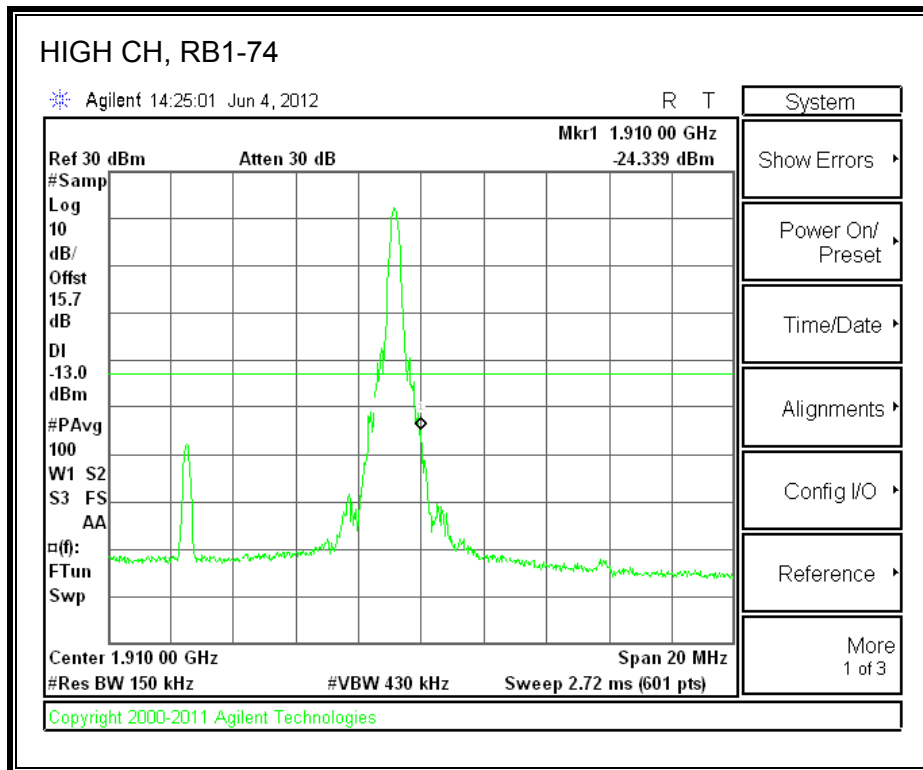

LTE 16QAM Band 2 (1.4 MHz BAND WIDTH)

LTE QPSK Band 2 (3.0 MHz BAND WIDTH)

LTE 16QAM Band 2 (3.0 MHz BAND WIDTH)

LTE QPSK Band 5 (5.0 MHz BAND WIDTH)

LTE 16QAM Band 2 (5.0 MHz BAND WIDTH)

LTE QPSK Band 2 (10.0 MHz BAND WIDTH)

LTE 16QAM Band 2 (10.0 MHz BAND WIDTH)

LTE QPSK Band 2 (15.0 MHz BAND WIDTH)

LTE 16QAM Band 2 (15.0 MHz BAND WIDTH)

LTE QPSK Band 2 (20.0 MHz BAND WIDTH)

LTE 16QAM Band 2 (20.0 MHz BAND WIDTH)

8.2.8. A1428 UAT PORT LTE BAND 4

LTE QPSK Band 4 (1.4 MHz BAND WIDTH)

LTE 16QAM Band 4 (1.4 MHz BAND WIDTH)

LTE QPSK Band 4 (3.0 MHz BAND WIDTH)

LTE 16QAM Band 4 (3.0 MHz BAND WIDTH)

LTE QPSK Band 4 (5.0 MHz BAND WIDTH)

LTE 16QAM Band 4 (5.0 MHz BAND WIDTH)

LTE QPSK Band 4 (10.0 MHz BAND WIDTH)

LTE 16QAM Band 4 (10.0 MHz BAND WIDTH)

LTE QPSK Band 4 (15.0 MHz BAND WIDTH)

LTE 16QAM Band 4 (15.0 MHz BAND WIDTH)

LTE QPSK Band 4 (20.0 MHz BAND WIDTH)

LTE 16QAM Band 4 (20.0 MHz BAND WIDTH)