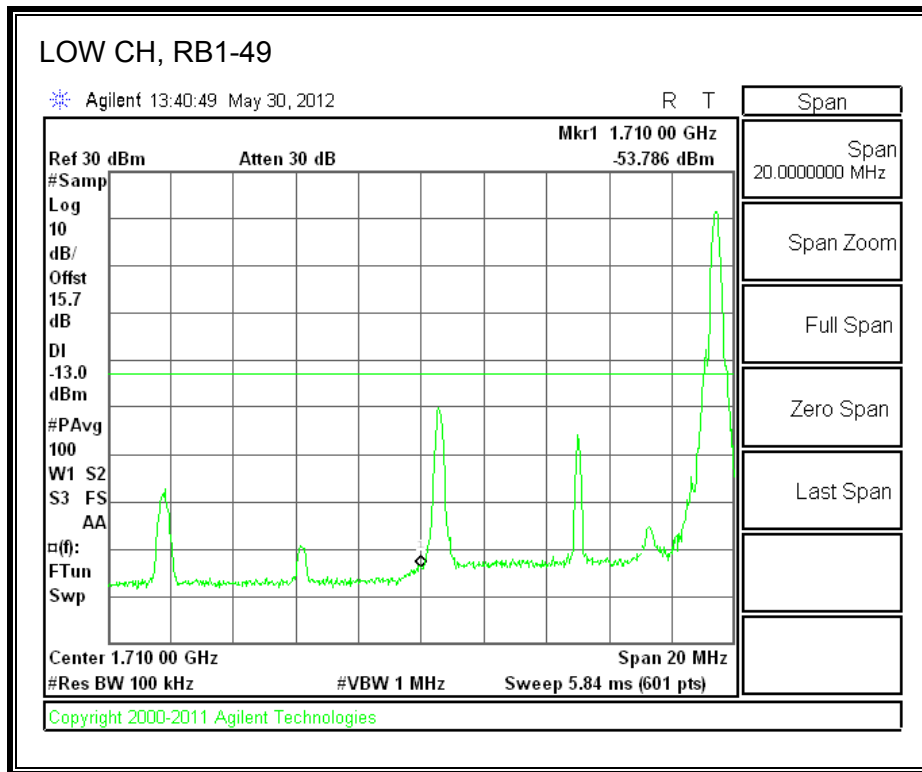

LTE QPSK Band 4 (5.0 MHz BAND WIDTH)

LTE 16QAM Band 4 (5.0 MHz BAND WIDTH)

LTE QPSK Band 4 (10.0 MHz BAND WIDTH)

LTE 16QAM Band 4 (10.0 MHz BAND WIDTH)

LTE QPSK Band 4 (15.0 MHz BAND WIDTH)

LTE 16QAM Band 4 (15.0 MHz BAND WIDTH)

LTE QPSK Band 4 (20.0 MHz BAND WIDTH)

LTE 16QAM Band 4 (20.0 MHz BAND WIDTH)

8.2.3. A1428 LAT PORT LTE BAND 17

LTE QPSK Band 17 (5.0 MHz BAND WIDTH)

LTE 16QAM Band 17 (5.0 MHz BAND WIDTH)

LTE QPSK Band 17 (10.0 MHz BAND WIDTH)