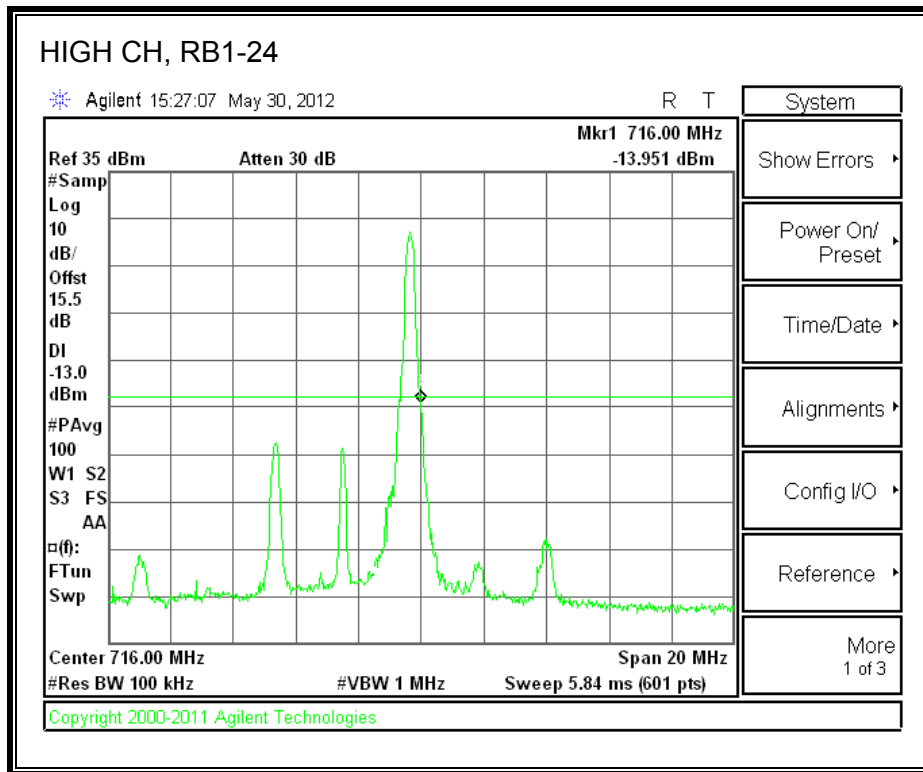

LTE QPSK Band 4 (20.0 MHz BAND WIDTH)

LTE 16QAM Band 4 (20.0 MHz BAND WIDTH)

8.2.3. A1428 LAT PORT LTE BAND 17

LTE QPSK Band 17 (5.0 MHz BAND WIDTH)

LTE 16QAM Band 17 (5.0 MHz BAND WIDTH)

LTE QPSK Band 17 (10.0 MHz BAND WIDTH)

LTE 16QAM Band 17 (10.0 MHz BAND WIDTH)

8.2.4. A1428 LAT PORT LTE BAND 5

LTE QPSK Band 5 (1.4 MHz BAND WIDTH)

LTE 16QAM Band 4 (1.4 MHz BAND WIDTH)

LTE QPSK Band 5 (3.0 MHz BAND WIDTH)

LTE 16QAM Band 5 (3.0 MHz BAND WIDTH)