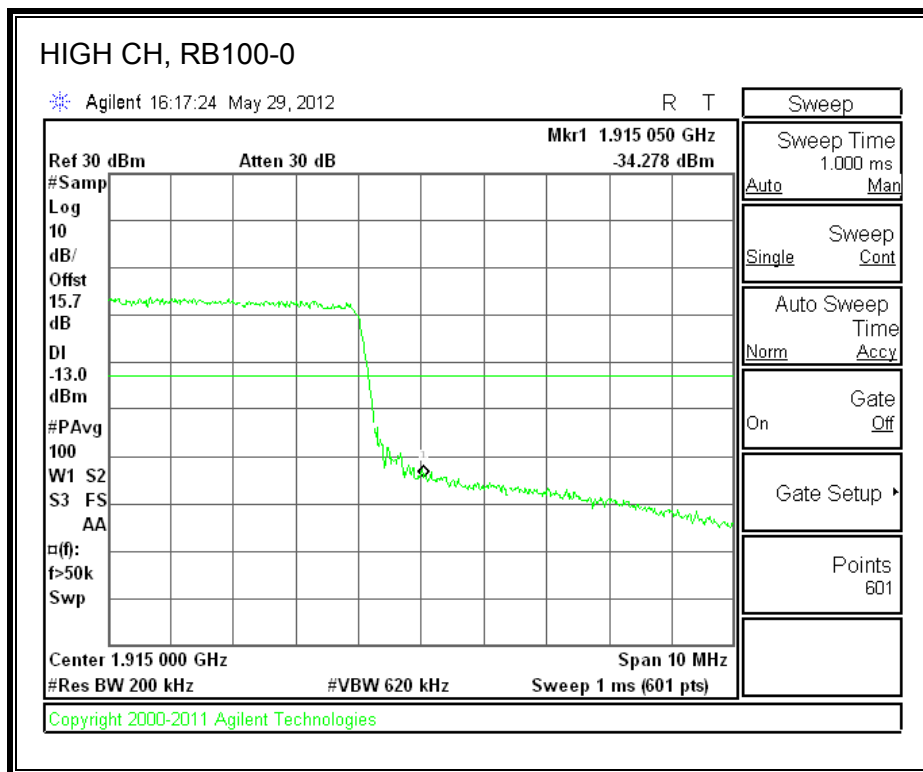

LTE QPSK Band 25 (15.0 MHz BAND WIDTH)

LTE 16QAM Band 2 (15.0 MHz BAND WIDTH)

LTE QPSK Band 25 (20.0 MHz BAND WIDTH)

LTE 16QAM Band 25 (20.0 MHz BAND WIDTH)

8.2.7. A1428 LAT PORT LTE BAND 2

LTE QPSK Band 2 (1.4 MHz BAND WIDTH)

LTE 16QAM Band 2 (1.4 MHz BAND WIDTH)

LTE QPSK Band 2 (3.0 MHz BAND WIDTH)

LTE 16QAM Band 2 (3.0 MHz BAND WIDTH)

LTE QPSK Band 5 (5.0 MHz BAND WIDTH)

LTE 16QAM Band 2 (5.0 MHz BAND WIDTH)

LTE QPSK Band 2 (10.0 MHz BAND WIDTH)