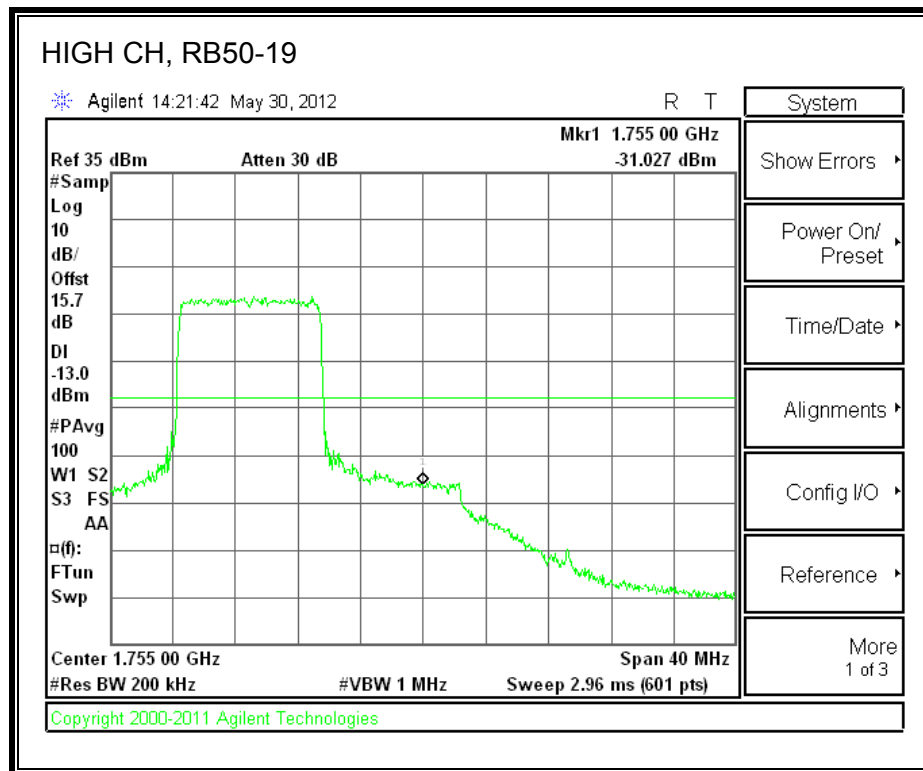

LTE QPSK Band 4 (5.0 MHz BAND WIDTH)

LTE 16QAM Band 4 (5.0 MHz BAND WIDTH)

LTE QPSK Band 4 (10.0 MHz BAND WIDTH)

LTE 16QAM Band 4 (10.0 MHz BAND WIDTH)

LTE QPSK Band 4 (15.0 MHz BAND WIDTH)

LTE 16QAM Band 4 (15.0 MHz BAND WIDTH)

LTE QPSK Band 4 (20.0 MHz BAND WIDTH)

LTE 16QAM Band 4 (20.0 MHz BAND WIDTH)

8.2.3. A1428 LAT PORT LTE BAND 17

LTE QPSK Band 17 (5.0 MHz BAND WIDTH)

LTE 16QAM Band 17 (5.0 MHz BAND WIDTH)

LTE QPSK Band 17 (10.0 MHz BAND WIDTH)