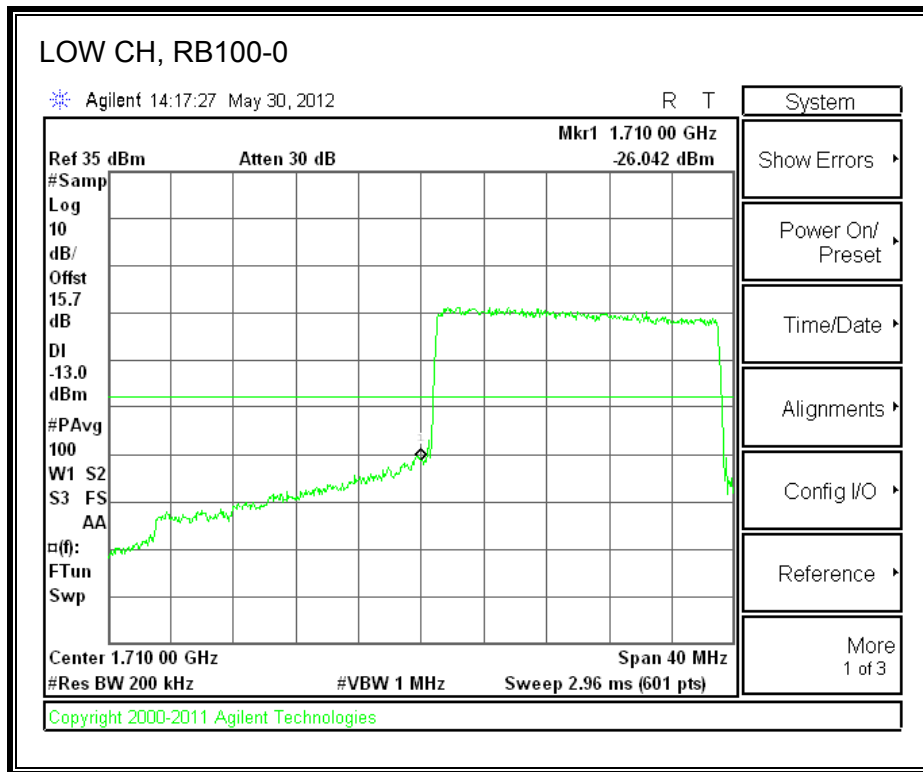

LTE QPSK Band 4 (5.0 MHz BAND WIDTH)

LTE 16QAM Band 4 (5.0 MHz BAND WIDTH)

LTE QPSK Band 4 (10.0 MHz BAND WIDTH)

LTE 16QAM Band 4 (10.0 MHz BAND WIDTH)

LTE QPSK Band 4 (15.0 MHz BAND WIDTH)

LTE 16QAM Band 4 (15.0 MHz BAND WIDTH)

LTE QPSK Band 4 (20.0 MHz BAND WIDTH)

LTE 16QAM Band 4 (20.0 MHz BAND WIDTH)

8.2.3. A1428 LAT PORT LTE BAND 17

LTE QPSK Band 17 (5.0 MHz BAND WIDTH)

LTE 16QAM Band 17 (5.0 MHz BAND WIDTH)

LTE QPSK Band 17 (10.0 MHz BAND WIDTH)