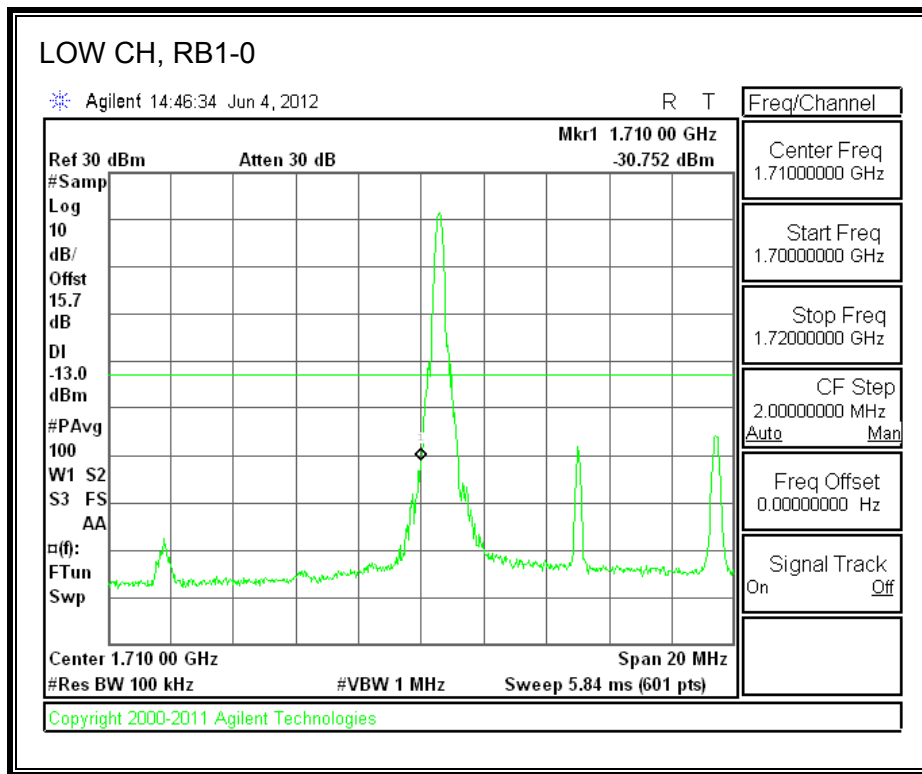

LTE 16QAM Band 2 (10.0 MHz BAND WIDTH)

LTE QPSK Band 2 (15.0 MHz BAND WIDTH)

LTE 16QAM Band 2 (15.0 MHz BAND WIDTH)

LTE QPSK Band 2 (20.0 MHz BAND WIDTH)

LTE 16QAM Band 2 (20.0 MHz BAND WIDTH)

8.2.8. A1428 UAT PORT LTE BAND 4

LTE QPSK Band 4 (1.4 MHz BAND WIDTH)

LTE 16QAM Band 4 (1.4 MHz BAND WIDTH)

LTE QPSK Band 4 (3.0 MHz BAND WIDTH)

LTE 16QAM Band 4 (3.0 MHz BAND WIDTH)

LTE QPSK Band 4 (5.0 MHz BAND WIDTH)

LTE 16QAM Band 4 (5.0 MHz BAND WIDTH)

LTE QPSK Band 4 (10.0 MHz BAND WIDTH)

LTE 16QAM Band 4 (10.0 MHz BAND WIDTH)

LTE QPSK Band 4 (15.0 MHz BAND WIDTH)

LTE 16QAM Band 4 (15.0 MHz BAND WIDTH)

LTE QPSK Band 4 (20.0 MHz BAND WIDTH)

LTE 16QAM Band 4 (20.0 MHz BAND WIDTH)