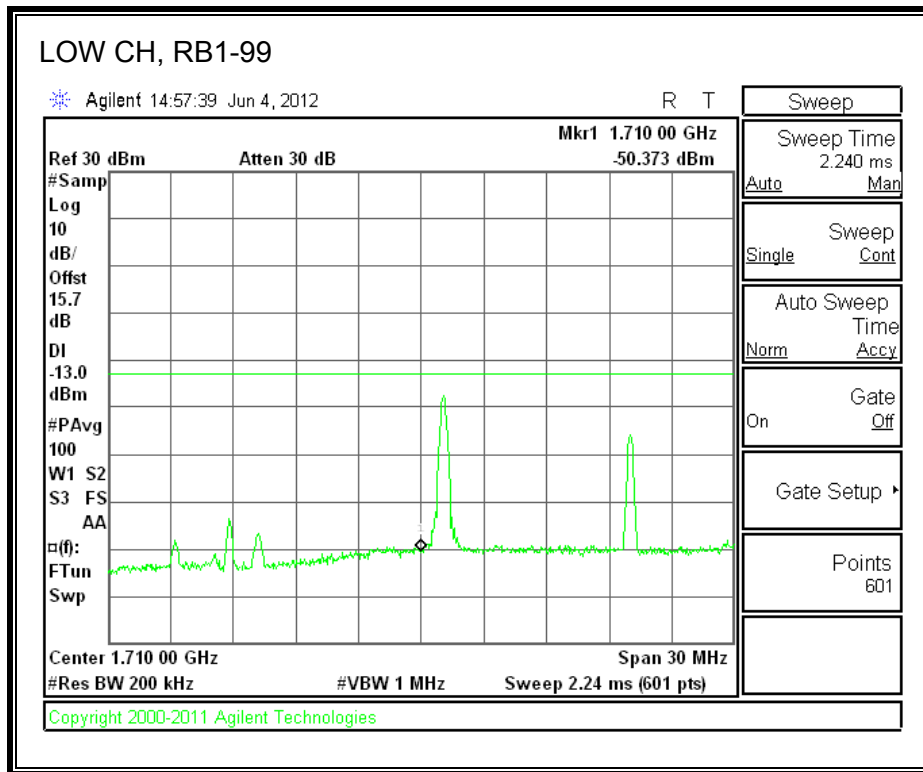

LTE 16QAM Band 2 (10.0 MHz BAND WIDTH)

LTE QPSK Band 2 (15.0 MHz BAND WIDTH)

LTE 16QAM Band 2 (15.0 MHz BAND WIDTH)

LTE QPSK Band 2 (20.0 MHz BAND WIDTH)

LTE 16QAM Band 2 (20.0 MHz BAND WIDTH)

8.2.8. A1428 UAT PORT LTE BAND 4

LTE QPSK Band 4 (1.4 MHz BAND WIDTH)

LTE 16QAM Band 4 (1.4 MHz BAND WIDTH)

LTE QPSK Band 4 (3.0 MHz BAND WIDTH)

LTE 16QAM Band 4 (3.0 MHz BAND WIDTH)

LTE QPSK Band 4 (5.0 MHz BAND WIDTH)

LTE 16QAM Band 4 (5.0 MHz BAND WIDTH)

LTE QPSK Band 4 (10.0 MHz BAND WIDTH)

LTE 16QAM Band 4 (10.0 MHz BAND WIDTH)

LTE QPSK Band 4 (15.0 MHz BAND WIDTH)

LTE 16QAM Band 4 (15.0 MHz BAND WIDTH)

LTE QPSK Band 4 (20.0 MHz BAND WIDTH)

LTE 16QAM Band 4 (20.0 MHz BAND WIDTH)

8.2.9. A1428 UAT PORT LTE BAND 17

LTE QPSK Band 17 (5.0 MHz BAND WIDTH)

LTE 16QAM Band 17 (5.0 MHz BAND WIDTH)

LTE QPSK Band 17 (10.0 MHz BAND WIDTH)

LTE 16QAM Band 17 (10.0 MHz BAND WIDTH)