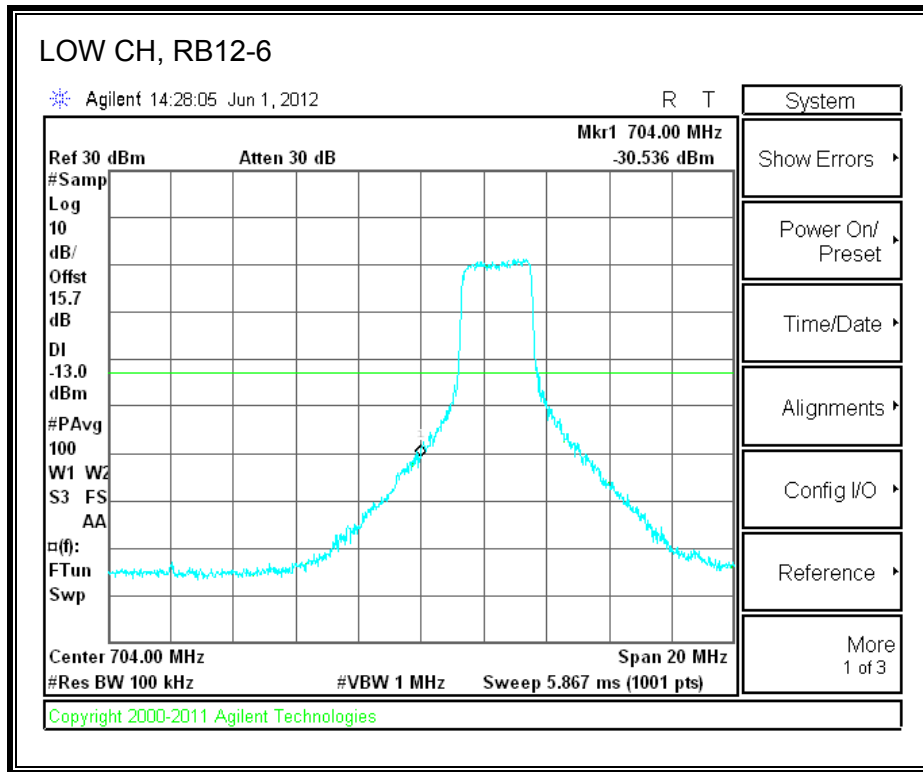

LTE QPSK Band 4 (10.0 MHz BAND WIDTH)

LTE 16QAM Band 4 (10.0 MHz BAND WIDTH)

LTE QPSK Band 4 (15.0 MHz BAND WIDTH)

LTE 16QAM Band 4 (15.0 MHz BAND WIDTH)

LTE QPSK Band 4 (20.0 MHz BAND WIDTH)

LTE 16QAM Band 4 (20.0 MHz BAND WIDTH)

8.2.9. A1428 UAT PORT LTE BAND 17

LTE QPSK Band 17 (5.0 MHz BAND WIDTH)

LTE 16QAM Band 17 (5.0 MHz BAND WIDTH)

LTE QPSK Band 17 (10.0 MHz BAND WIDTH)

LTE 16QAM Band 17 (10.0 MHz BAND WIDTH)