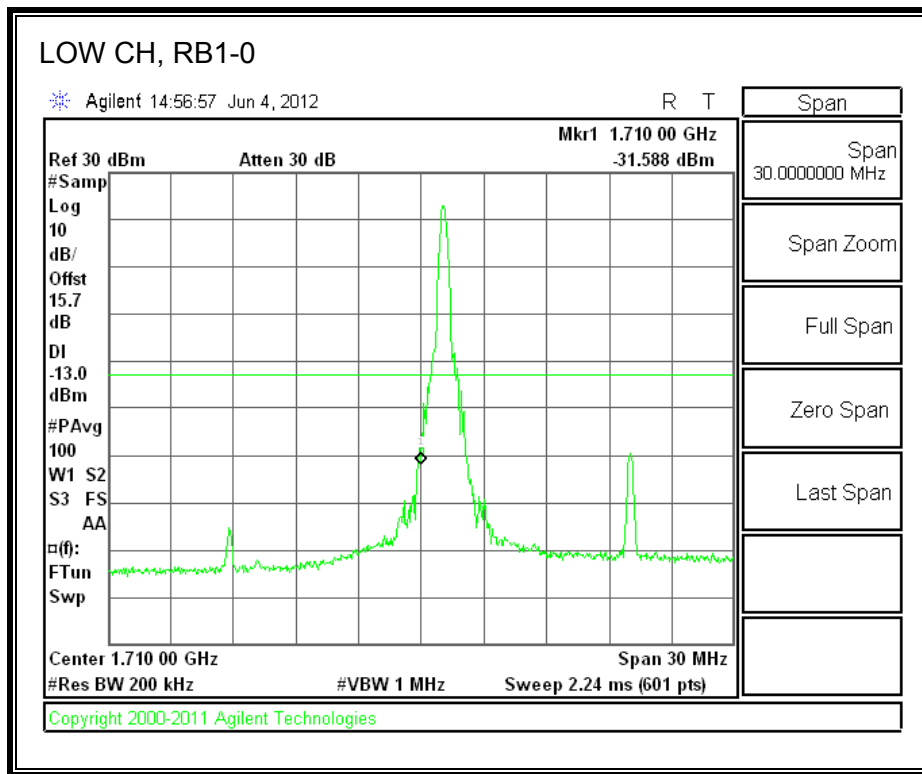

LTE QPSK Band 4 (1.4 MHz BAND WIDTH)

LTE 16QAM Band 4 (1.4 MHz BAND WIDTH)

LTE QPSK Band 4 (3.0 MHz BAND WIDTH)

LTE 16QAM Band 4 (3.0 MHz BAND WIDTH)

LTE QPSK Band 4 (5.0 MHz BAND WIDTH)

LTE 16QAM Band 4 (5.0 MHz BAND WIDTH)

LTE QPSK Band 4 (10.0 MHz BAND WIDTH)

LTE 16QAM Band 4 (10.0 MHz BAND WIDTH)

LTE QPSK Band 4 (15.0 MHz BAND WIDTH)

LTE 16QAM Band 4 (15.0 MHz BAND WIDTH)

LTE QPSK Band 4 (20.0 MHz BAND WIDTH)

LTE 16QAM Band 4 (20.0 MHz BAND WIDTH)

8.2.9. A1428 UAT PORT LTE BAND 17

LTE QPSK Band 17 (5.0 MHz BAND WIDTH)

LTE 16QAM Band 17 (5.0 MHz BAND WIDTH)

LTE QPSK Band 17 (10.0 MHz BAND WIDTH)

LTE 16QAM Band 17 (10.0 MHz BAND WIDTH)