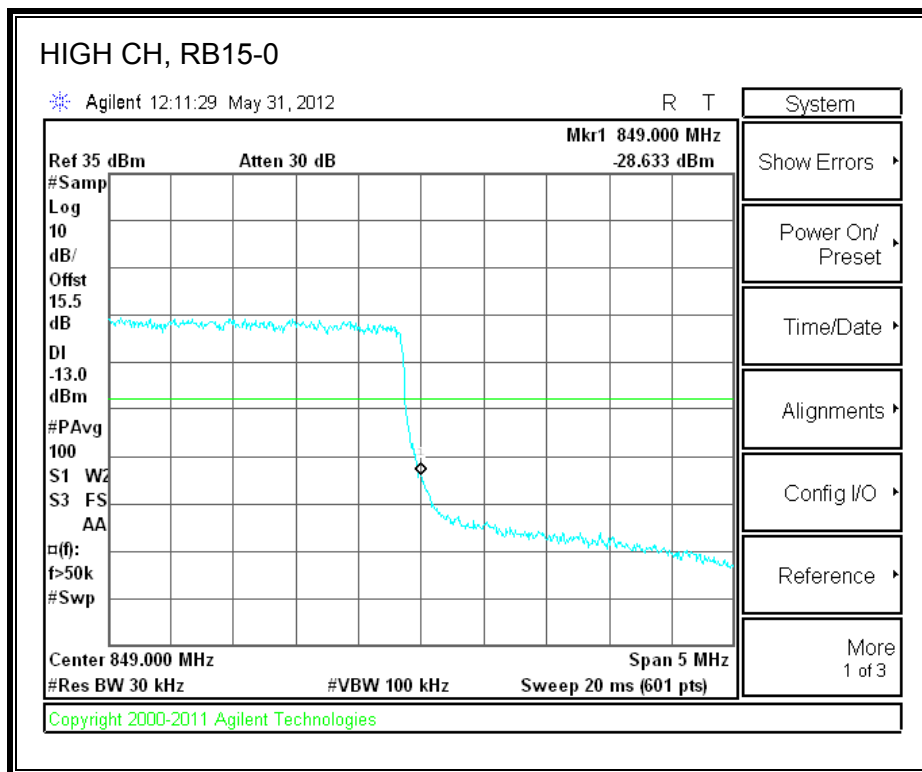

LTE 16QAM Band 17 (10.0 MHz BAND WIDTH)

8.2.4. A1428 LAT PORT LTE BAND 5

LTE QPSK Band 5 (1.4 MHz BAND WIDTH)

LTE 16QAM Band 4 (1.4 MHz BAND WIDTH)

LTE QPSK Band 5 (3.0 MHz BAND WIDTH)

LTE 16QAM Band 5 (3.0 MHz BAND WIDTH)