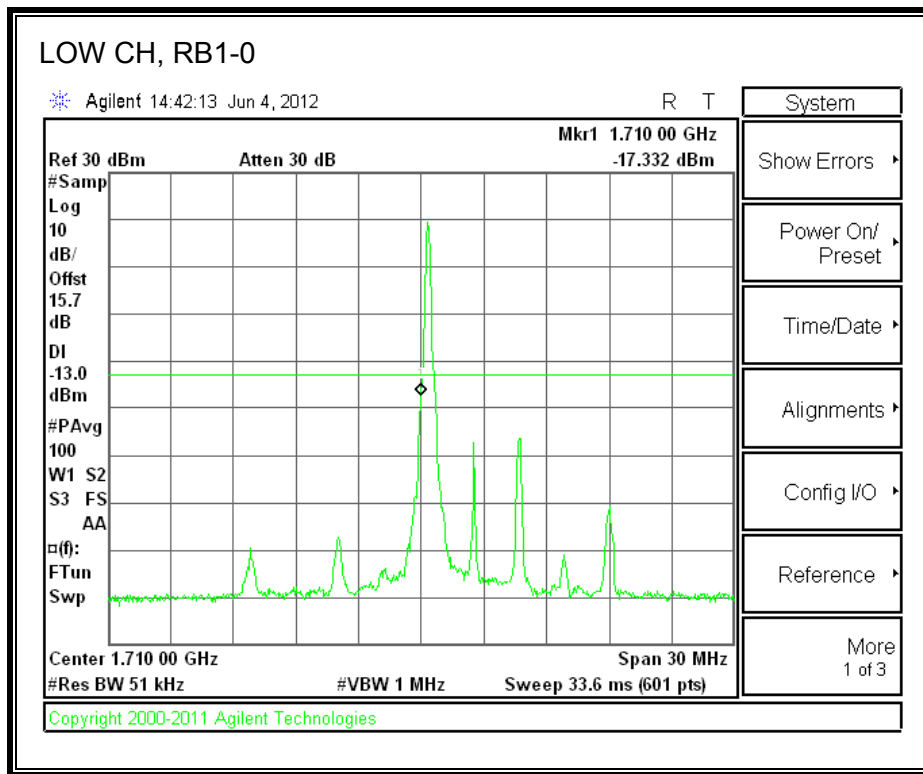

LTE 16QAM Band 2 (10.0 MHz BAND WIDTH)

LTE QPSK Band 2 (15.0 MHz BAND WIDTH)

LTE 16QAM Band 2 (15.0 MHz BAND WIDTH)

LTE QPSK Band 2 (20.0 MHz BAND WIDTH)

LTE 16QAM Band 2 (20.0 MHz BAND WIDTH)

8.2.8. A1428 UAT PORT LTE BAND 4

LTE QPSK Band 4 (1.4 MHz BAND WIDTH)

LTE 16QAM Band 4 (1.4 MHz BAND WIDTH)

LTE QPSK Band 4 (3.0 MHz BAND WIDTH)

LTE 16QAM Band 4 (3.0 MHz BAND WIDTH)

LTE QPSK Band 4 (5.0 MHz BAND WIDTH)

LTE 16QAM Band 4 (5.0 MHz BAND WIDTH)

LTE QPSK Band 4 (10.0 MHz BAND WIDTH)

LTE 16QAM Band 4 (10.0 MHz BAND WIDTH)

LTE QPSK Band 4 (15.0 MHz BAND WIDTH)

LTE 16QAM Band 4 (15.0 MHz BAND WIDTH)

LTE QPSK Band 4 (20.0 MHz BAND WIDTH)

LTE 16QAM Band 4 (20.0 MHz BAND WIDTH)