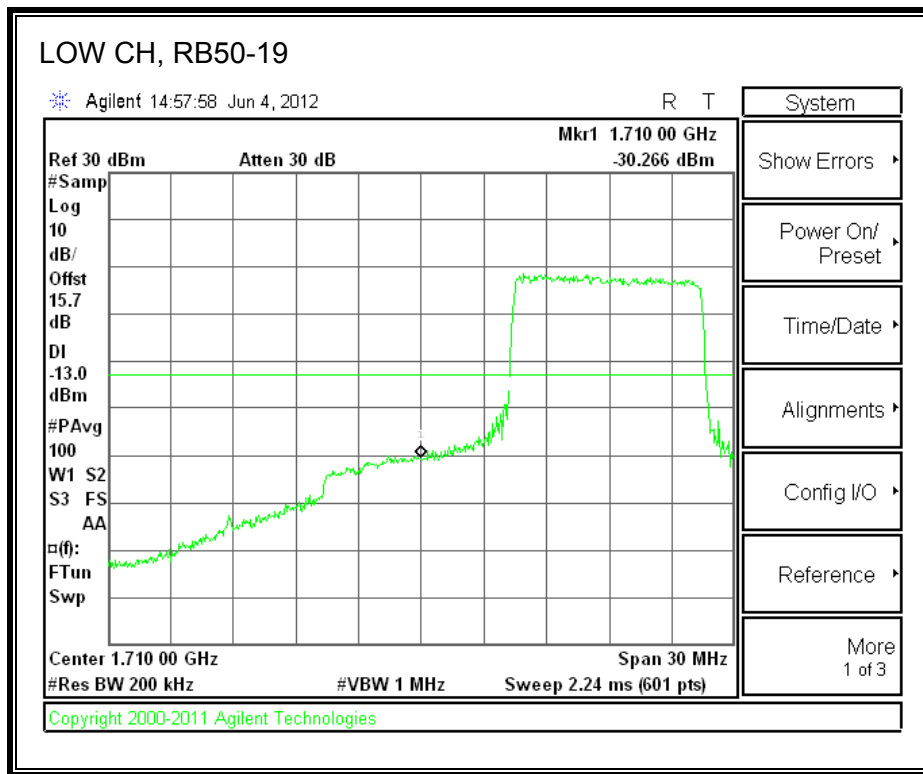

LTE QPSK Band 4 (1.4 MHz BAND WIDTH)

LTE 16QAM Band 4 (1.4 MHz BAND WIDTH)

LTE QPSK Band 4 (3.0 MHz BAND WIDTH)

LTE 16QAM Band 4 (3.0 MHz BAND WIDTH)

LTE QPSK Band 4 (5.0 MHz BAND WIDTH)

LTE 16QAM Band 4 (5.0 MHz BAND WIDTH)

LTE QPSK Band 4 (10.0 MHz BAND WIDTH)

LTE 16QAM Band 4 (10.0 MHz BAND WIDTH)

LTE QPSK Band 4 (15.0 MHz BAND WIDTH)

LTE 16QAM Band 4 (15.0 MHz BAND WIDTH)

LTE QPSK Band 4 (20.0 MHz BAND WIDTH)

LTE 16QAM Band 4 (20.0 MHz BAND WIDTH)

8.2.9. A1428 UAT PORT LTE BAND 17

LTE QPSK Band 17 (5.0 MHz BAND WIDTH)

LTE 16QAM Band 17 (5.0 MHz BAND WIDTH)

LTE QPSK Band 17 (10.0 MHz BAND WIDTH)

LTE 16QAM Band 17 (10.0 MHz BAND WIDTH)