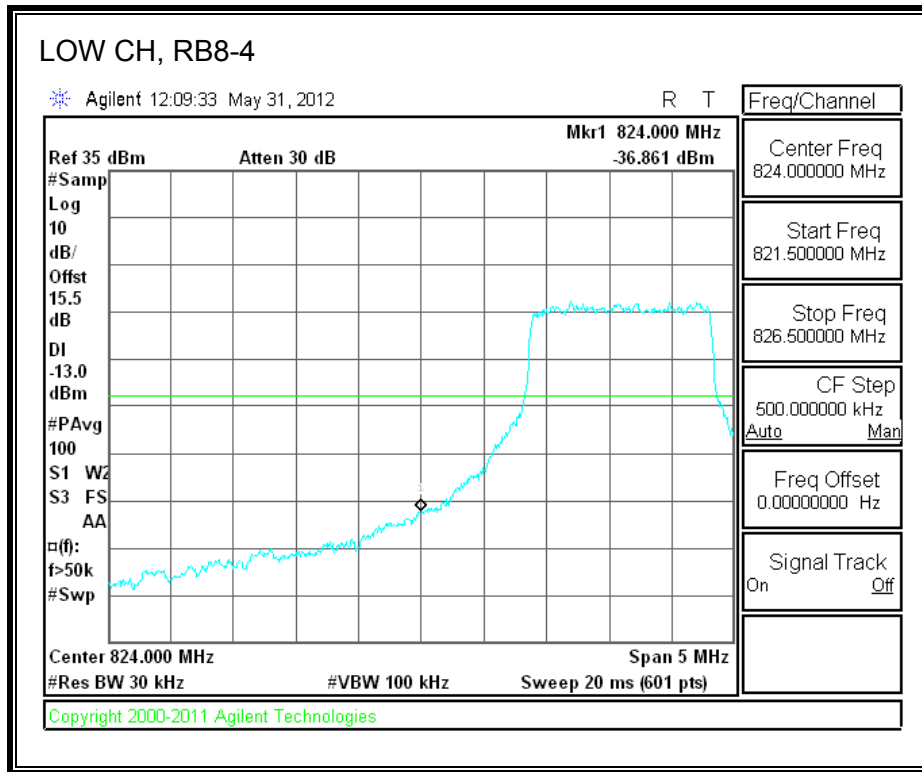

LTE 16QAM Band 17 (10.0 MHz BAND WIDTH)

8.2.4. A1428 LAT PORT LTE BAND 5

LTE QPSK Band 5 (1.4 MHz BAND WIDTH)

LTE 16QAM Band 4 (1.4 MHz BAND WIDTH)

LTE QPSK Band 5 (3.0 MHz BAND WIDTH)

LTE 16QAM Band 5 (3.0 MHz BAND WIDTH)

LTE QPSK Band 5 (5.0 MHz BAND WIDTH)

LTE 16QAM Band 5 (5.0 MHz BAND WIDTH)

LTE QPSK Band 5 (10.0 MHz BAND WIDTH)

LTE 16QAM Band 5 (10.0 MHz BAND WIDTH)

8.2.5. A1429 LAT PORT LTE BAND 13

LTE QPSK 779.5 MHz Band 13, 775 – 777MHz (5MHz Bandwidth)

LTE 16QAM 779.5MHz Band 13, 775 - 777MHz (5MHz Bandwidth)

LTE QPSK 779.5MHz Band 13, 783 - 793MHz (5MHz Bandwidth)

LTE 16QAM 779.5MHz Band 13, 783 - 793MHz (5MHz Bandwidth)

LTE QPSK 779.5MHz Band 13, 763 - 775MHz (5MHz Bandwidth)