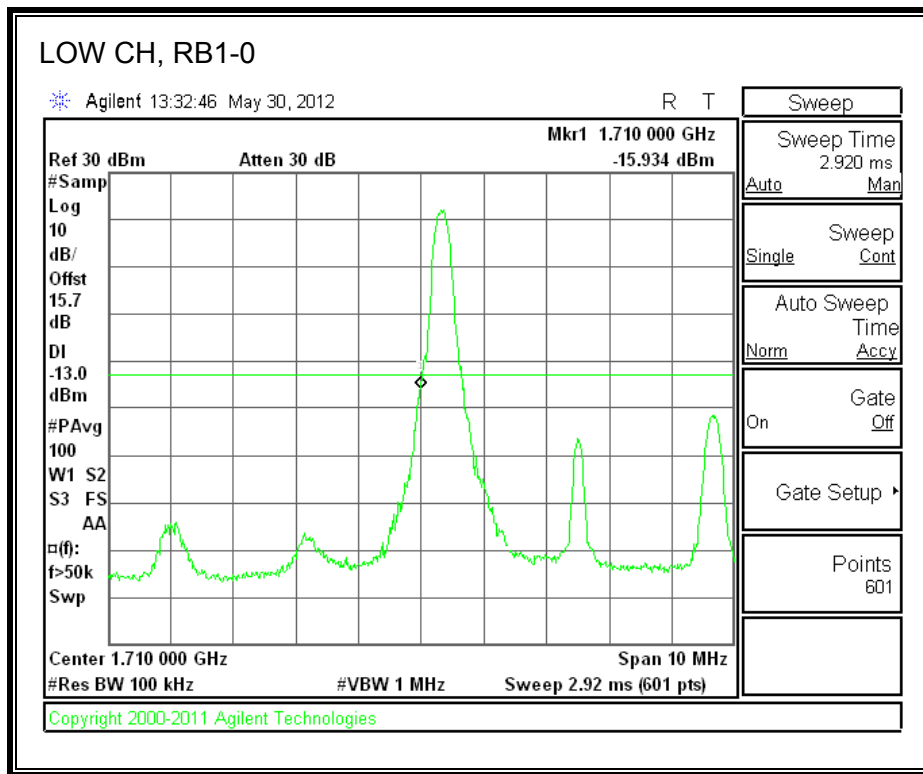

LTE QPSK Band 4 (5.0 MHz BAND WIDTH)

LTE 16QAM Band 4 (5.0 MHz BAND WIDTH)

LTE QPSK Band 4 (10.0 MHz BAND WIDTH)

LTE 16QAM Band 4 (10.0 MHz BAND WIDTH)

LTE QPSK Band 4 (15.0 MHz BAND WIDTH)

LTE 16QAM Band 4 (15.0 MHz BAND WIDTH)

LTE QPSK Band 4 (20.0 MHz BAND WIDTH)

LTE 16QAM Band 4 (20.0 MHz BAND WIDTH)

8.2.3. A1428 LAT PORT LTE BAND 17

LTE QPSK Band 17 (5.0 MHz BAND WIDTH)

LTE 16QAM Band 17 (5.0 MHz BAND WIDTH)

LTE QPSK Band 17 (10.0 MHz BAND WIDTH)