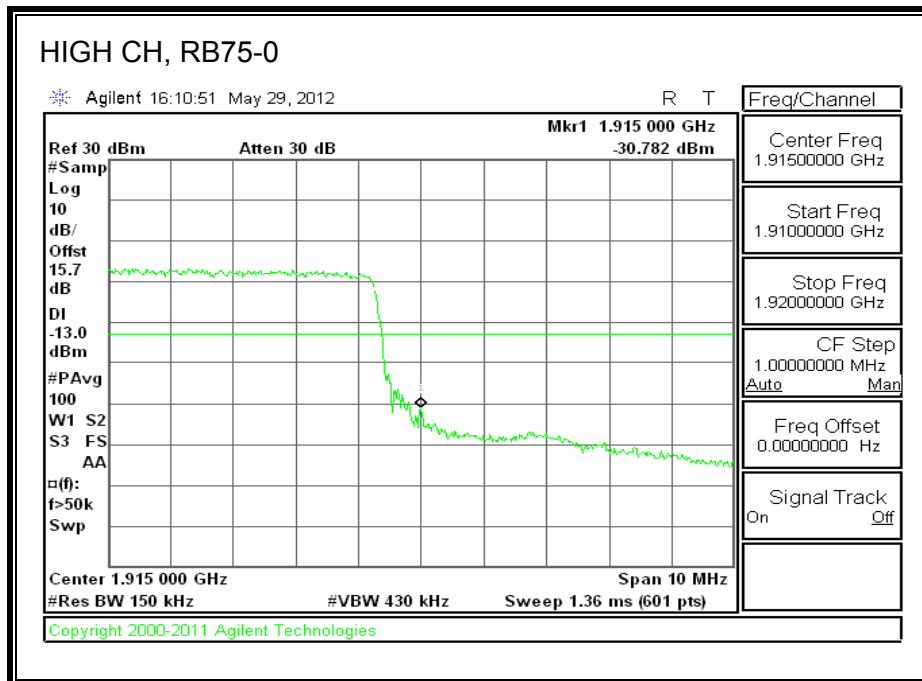

LTE QPSK Band 25 (3.0 MHz BAND WIDTH)

LTE 16QAM Band 25 (3.0 MHz BAND WIDTH)

LTE QPSK Band 25 (5.0 MHz BAND WIDTH)

LTE 16QAM Band 25 (5.0 MHz BAND WIDTH)

LTE QPSK Band 25 (10.0 MHz BAND WIDTH)

LTE 16QAM Band 25 (10.0 MHz BAND WIDTH)

LTE QPSK Band 25 (15.0 MHz BAND WIDTH)

LTE 16QAM Band 2 (15.0 MHz BAND WIDTH)

LTE QPSK Band 25 (20.0 MHz BAND WIDTH)

LTE 16QAM Band 25 (20.0 MHz BAND WIDTH)

8.2.7. A1428 LAT PORT LTE BAND 2

LTE QPSK Band 2 (1.4 MHz BAND WIDTH)

LTE 16QAM Band 2 (1.4 MHz BAND WIDTH)

LTE QPSK Band 2 (3.0 MHz BAND WIDTH)

LTE 16QAM Band 2 (3.0 MHz BAND WIDTH)

LTE QPSK Band 5 (5.0 MHz BAND WIDTH)

LTE 16QAM Band 2 (5.0 MHz BAND WIDTH)

LTE QPSK Band 2 (10.0 MHz BAND WIDTH)