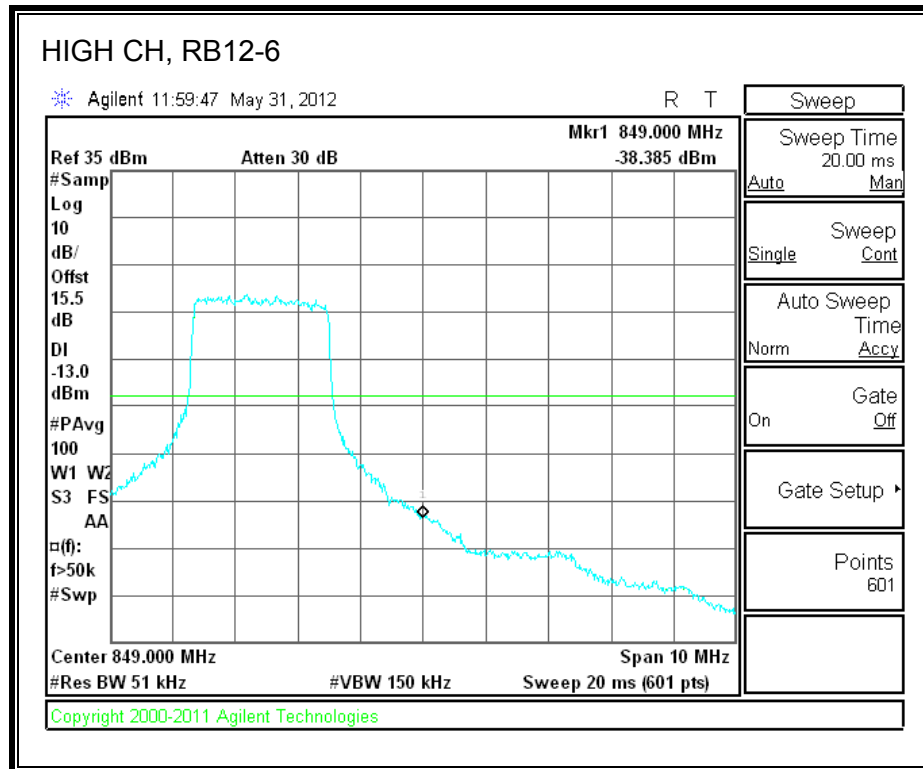

LTE 16QAM Band 17 (10.0 MHz BAND WIDTH)

8.2.4. A1428 LAT PORT LTE BAND 5

LTE QPSK Band 5 (1.4 MHz BAND WIDTH)

LTE 16QAM Band 4 (1.4 MHz BAND WIDTH)

LTE QPSK Band 5 (3.0 MHz BAND WIDTH)

LTE 16QAM Band 5 (3.0 MHz BAND WIDTH)

LTE QPSK Band 5 (5.0 MHz BAND WIDTH)

LTE 16QAM Band 5 (5.0 MHz BAND WIDTH)

LTE QPSK Band 5 (10.0 MHz BAND WIDTH)

LTE 16QAM Band 5 (10.0 MHz BAND WIDTH)

8.2.5. A1429 LAT PORT LTE BAND 13

LTE QPSK 779.5 MHz Band 13, 775 – 777MHz (5MHz Bandwidth)