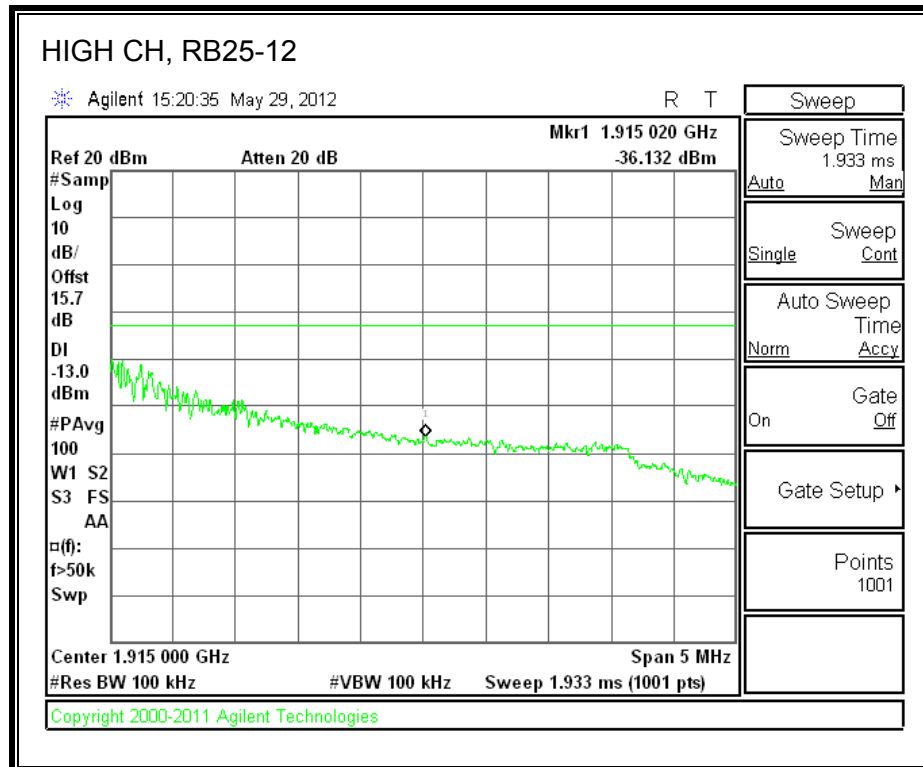

LTE QPSK Band 25 (3.0 MHz BAND WIDTH)

LTE 16QAM Band 25 (3.0 MHz BAND WIDTH)

LTE QPSK Band 25 (5.0 MHz BAND WIDTH)

LTE 16QAM Band 25 (5.0 MHz BAND WIDTH)

LTE QPSK Band 25 (10.0 MHz BAND WIDTH)

LTE 16QAM Band 25 (10.0 MHz BAND WIDTH)

LTE QPSK Band 25 (15.0 MHz BAND WIDTH)

LTE 16QAM Band 2 (15.0 MHz BAND WIDTH)

LTE QPSK Band 25 (20.0 MHz BAND WIDTH)

LTE 16QAM Band 25 (20.0 MHz BAND WIDTH)

8.2.7. A1428 LAT PORT LTE BAND 2

LTE QPSK Band 2 (1.4 MHz BAND WIDTH)