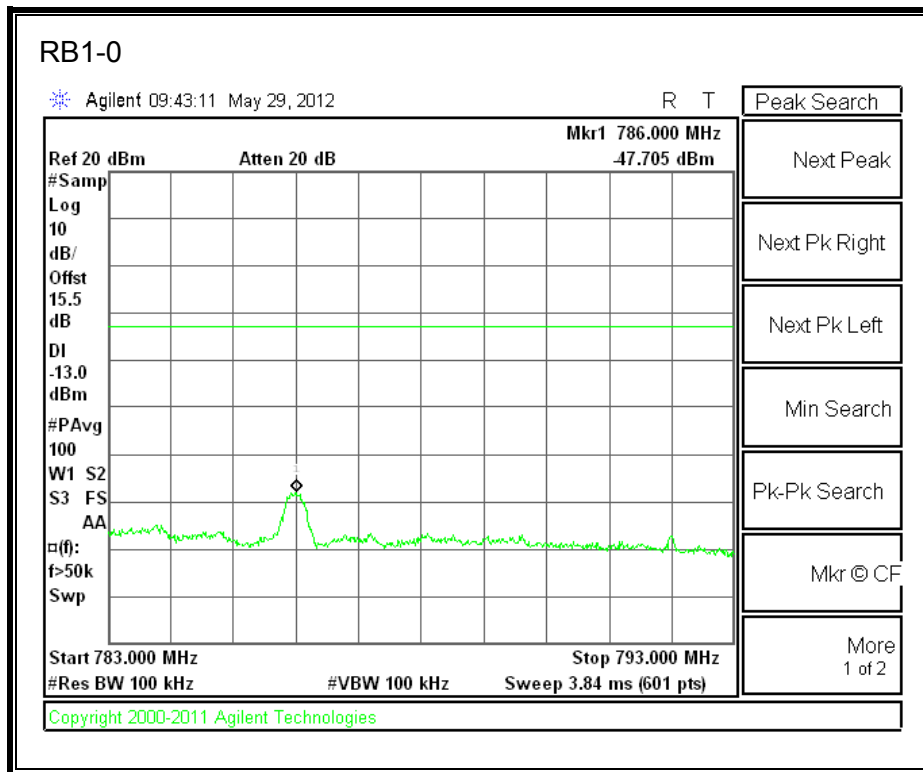

LTE 16QAM Band 17 (10.0 MHz BAND WIDTH)

8.2.4. A1428 LAT PORT LTE BAND 5

LTE QPSK Band 5 (1.4 MHz BAND WIDTH)

LTE 16QAM Band 4 (1.4 MHz BAND WIDTH)

LTE QPSK Band 5 (3.0 MHz BAND WIDTH)

LTE 16QAM Band 5 (3.0 MHz BAND WIDTH)

LTE QPSK Band 5 (5.0 MHz BAND WIDTH)

LTE 16QAM Band 5 (5.0 MHz BAND WIDTH)

LTE QPSK Band 5 (10.0 MHz BAND WIDTH)

LTE 16QAM Band 5 (10.0 MHz BAND WIDTH)

8.2.5. A1429 LAT PORT LTE BAND 13

LTE QPSK 779.5 MHz Band 13, 775 – 777MHz (5MHz Bandwidth)

LTE 16QAM 779.5MHz Band 13, 775 - 777MHz (5MHz Bandwidth)

LTE QPSK 779.5MHz Band 13, 783 - 793MHz (5MHz Bandwidth)

LTE 16QAM 779.5MHz Band 13, 783 - 793MHz (5MHz Bandwidth)

LTE QPSK 779.5MHz Band 13, 763 - 775MHz (5MHz Bandwidth)

LTE 16QAM 779.5MHz Band 13, 763-775MHz (5MHz Bandwidth)

LTE QPSK 779.5MHz Band 13, 793 - 805MHz (5MHz Bandwidth)

LTE 16QAM 779.5MHz Band 13, 793 - 805MHz (5MHz Bandwidth)

LTE QPSK 782 MHz Band 13, 775 - 777MHz (5MHz Bandwidth)