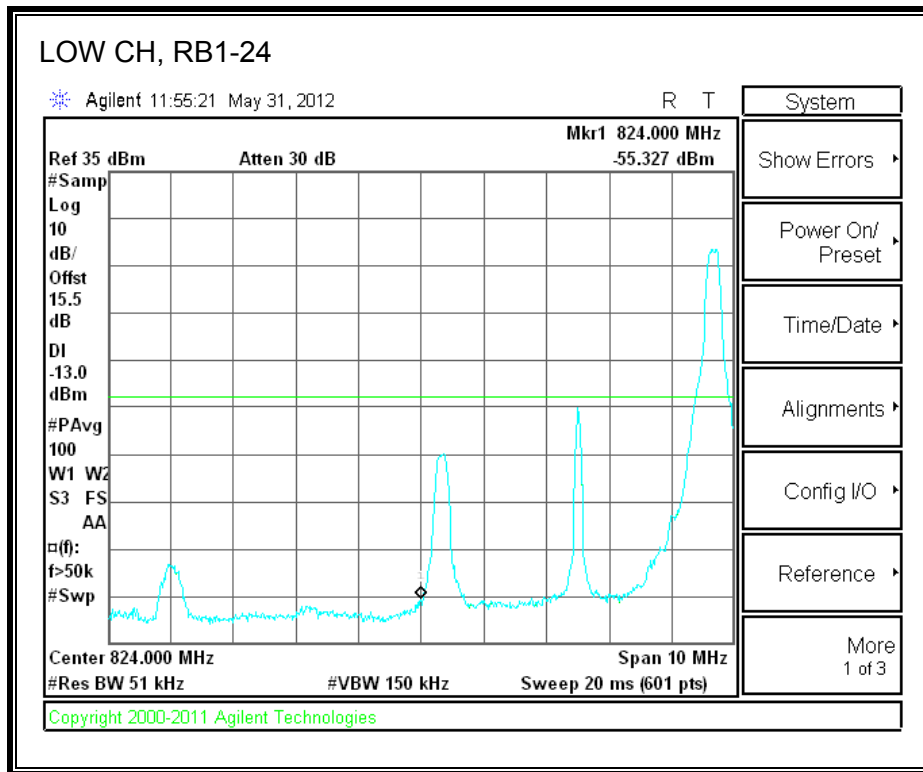

LTE 16QAM Band 17 (10.0 MHz BAND WIDTH)

8.2.4. A1428 LAT PORT LTE BAND 5

LTE QPSK Band 5 (1.4 MHz BAND WIDTH)

LTE 16QAM Band 4 (1.4 MHz BAND WIDTH)

LTE QPSK Band 5 (3.0 MHz BAND WIDTH)

LTE 16QAM Band 5 (3.0 MHz BAND WIDTH)

LTE QPSK Band 5 (5.0 MHz BAND WIDTH)

LTE 16QAM Band 5 (5.0 MHz BAND WIDTH)

LTE QPSK Band 5 (10.0 MHz BAND WIDTH)

LTE 16QAM Band 5 (10.0 MHz BAND WIDTH)

8.2.5. A1429 LAT PORT LTE BAND 13

LTE QPSK 779.5 MHz Band 13, 775 – 777MHz (5MHz Bandwidth)

LTE 16QAM 779.5MHz Band 13, 775 - 777MHz (5MHz Bandwidth)

LTE QPSK 779.5MHz Band 13, 783 - 793MHz (5MHz Bandwidth)

LTE 16QAM 779.5MHz Band 13, 783 - 793MHz (5MHz Bandwidth)

LTE QPSK 779.5MHz Band 13, 763 - 775MHz (5MHz Bandwidth)

LTE 16QAM 779.5MHz Band 13, 763-775MHz (5MHz Bandwidth)

LTE QPSK 779.5MHz Band 13, 793 - 805MHz (5MHz Bandwidth)

LTE 16QAM 779.5MHz Band 13, 793 - 805MHz (5MHz Bandwidth)

LTE QPSK 782 MHz Band 13, 775 - 777MHz (5MHz Bandwidth)