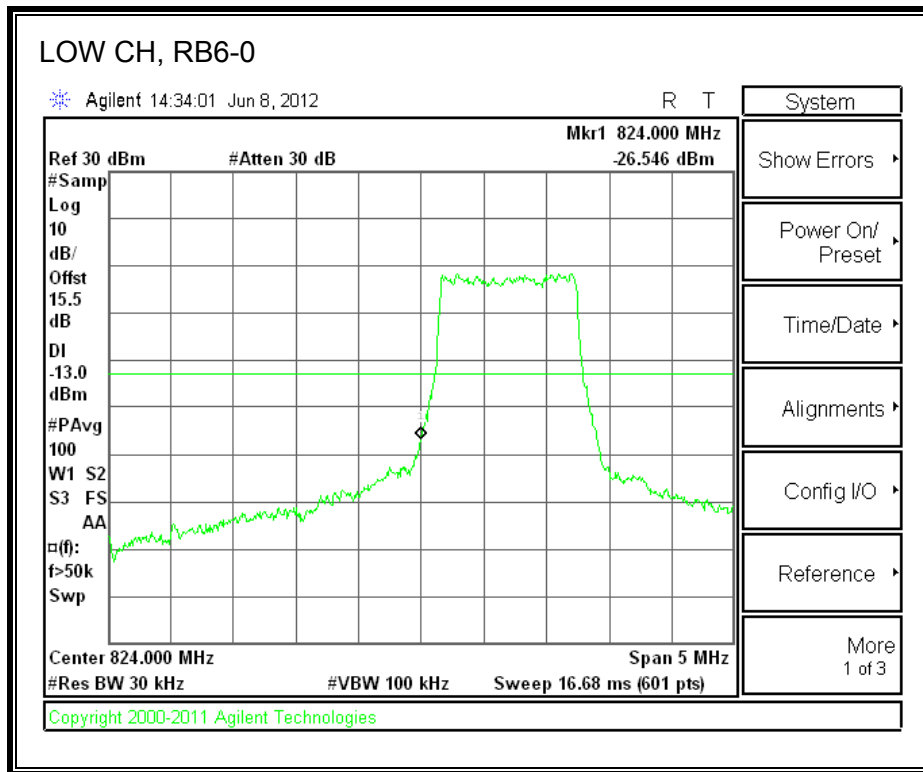

LTE 16QAM Band 17 (10.0 MHz BAND WIDTH)

8.2.4. A1428 LAT PORT LTE BAND 5

LTE QPSK Band 5 (1.4 MHz BAND WIDTH)

LTE 16QAM Band 4 (1.4 MHz BAND WIDTH)

LTE QPSK Band 5 (3.0 MHz BAND WIDTH)

LTE 16QAM Band 5 (3.0 MHz BAND WIDTH)

LTE QPSK Band 5 (5.0 MHz BAND WIDTH)

LTE 16QAM Band 5 (5.0 MHz BAND WIDTH)

LTE QPSK Band 5 (10.0 MHz BAND WIDTH)

LTE 16QAM Band 5 (10.0 MHz BAND WIDTH)

8.2.5. A1429 LAT PORT LTE BAND 13

LTE QPSK 779.5 MHz Band 13, 775 – 777MHz (5MHz Bandwidth)