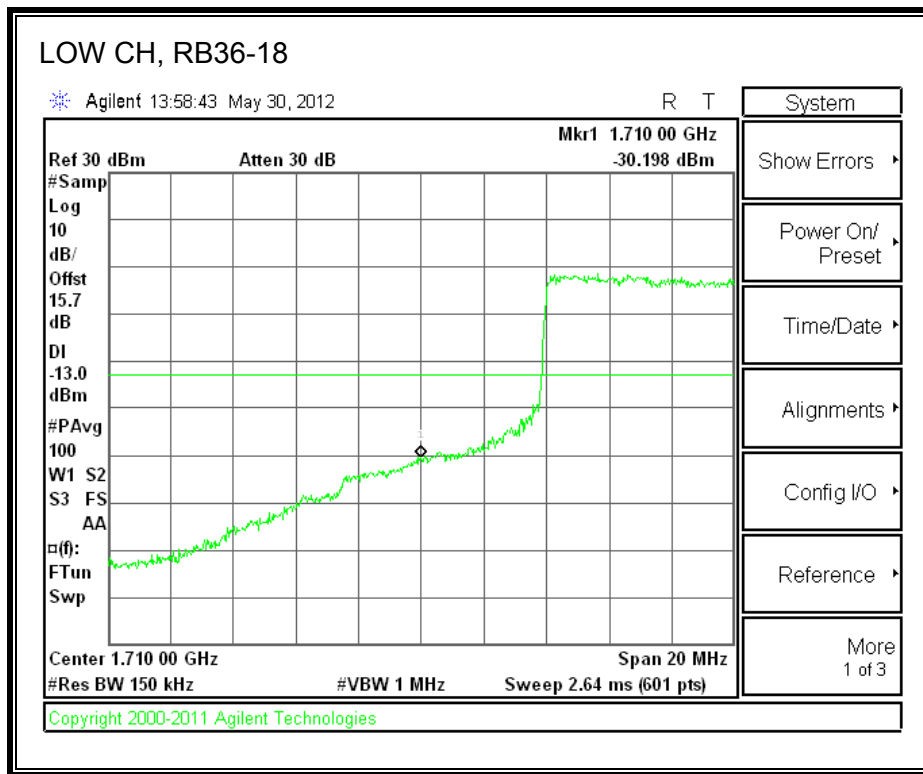

LTE QPSK Band 4 (5.0 MHz BAND WIDTH)

LTE 16QAM Band 4 (5.0 MHz BAND WIDTH)

LTE QPSK Band 4 (10.0 MHz BAND WIDTH)

LTE 16QAM Band 4 (10.0 MHz BAND WIDTH)

LTE QPSK Band 4 (15.0 MHz BAND WIDTH)

LTE 16QAM Band 4 (15.0 MHz BAND WIDTH)

LTE QPSK Band 4 (20.0 MHz BAND WIDTH)

LTE 16QAM Band 4 (20.0 MHz BAND WIDTH)

8.2.3. A1428 LAT PORT LTE BAND 17

LTE QPSK Band 17 (5.0 MHz BAND WIDTH)

LTE 16QAM Band 17 (5.0 MHz BAND WIDTH)

LTE QPSK Band 17 (10.0 MHz BAND WIDTH)