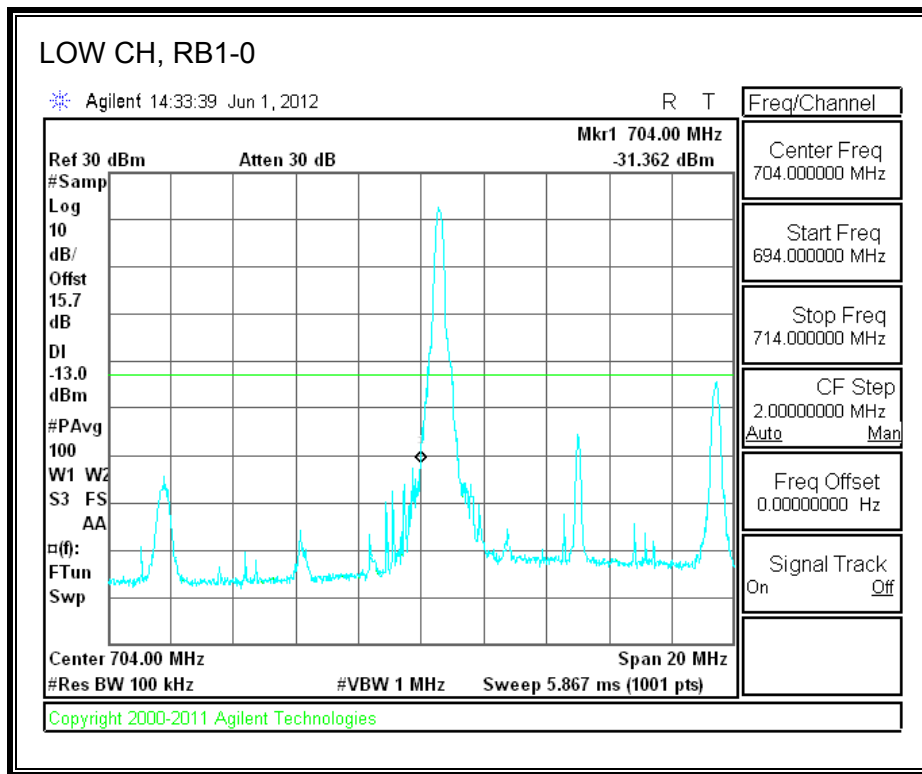

LTE QPSK Band 4 (10.0 MHz BAND WIDTH)

LTE 16QAM Band 4 (10.0 MHz BAND WIDTH)

LTE QPSK Band 4 (15.0 MHz BAND WIDTH)

LTE 16QAM Band 4 (15.0 MHz BAND WIDTH)

LTE QPSK Band 4 (20.0 MHz BAND WIDTH)

LTE 16QAM Band 4 (20.0 MHz BAND WIDTH)

8.2.9. A1428 UAT PORT LTE BAND 17

LTE QPSK Band 17 (5.0 MHz BAND WIDTH)

LTE 16QAM Band 17 (5.0 MHz BAND WIDTH)

LTE QPSK Band 17 (10.0 MHz BAND WIDTH)

LTE 16QAM Band 17 (10.0 MHz BAND WIDTH)