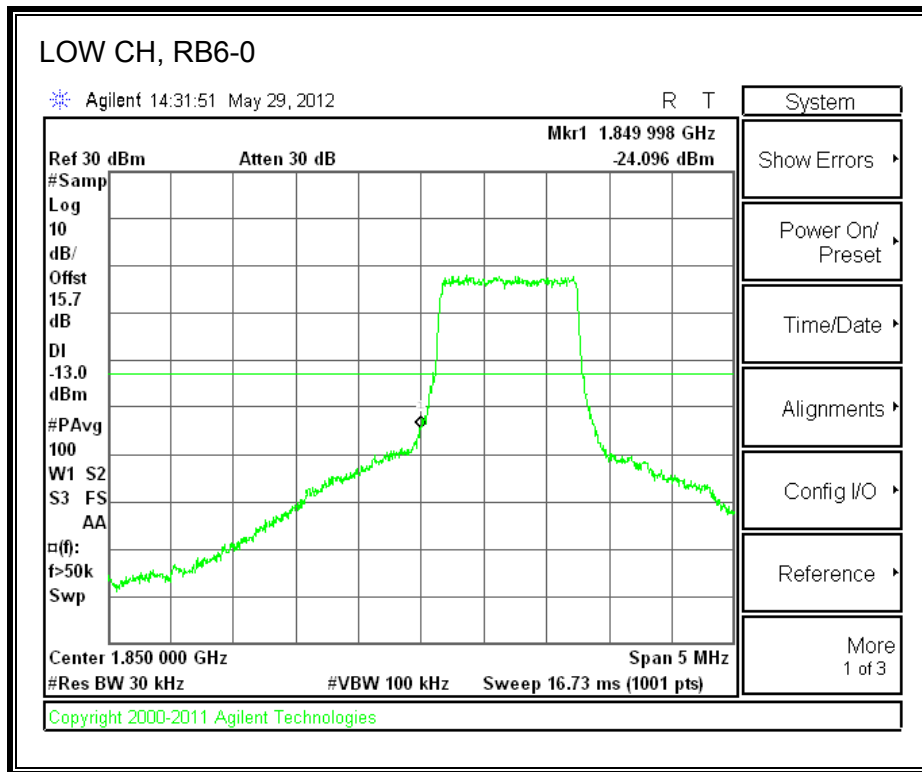

LTE 16QAM Band 13, 775 - 777MHz (10MHz Bandwidth)

LTE QPSK 782MHz Band 13, 783 - 793MHz (10MHz Bandwidth)

LTE 16QAM Band 13, 782MHz 783 - 793MHz (10MHz Bandwidth)

LTE QPSK 782MHz Band 13, 763 - 775MHz (10MHz Bandwidth)

LTE QPSK Band 13, 793 - 805MHz (10MHz Bandwidth)

LTE 16QAM Band 13, 793 - 805MHz (10MHz Bandwidth)

8.2.6. A1429 UAT PORT LTE BAND 25

LTE QPSK Band 25 (1.4 MHz BAND WIDTH)

LTE 16QAM Band 25 (1.4 MHz BAND WIDTH)

LTE QPSK Band 25 (3.0 MHz BAND WIDTH)

LTE 16QAM Band 25 (3.0 MHz BAND WIDTH)

LTE QPSK Band 25 (5.0 MHz BAND WIDTH)

LTE 16QAM Band 25 (5.0 MHz BAND WIDTH)

LTE QPSK Band 25 (10.0 MHz BAND WIDTH)

LTE 16QAM Band 25 (10.0 MHz BAND WIDTH)