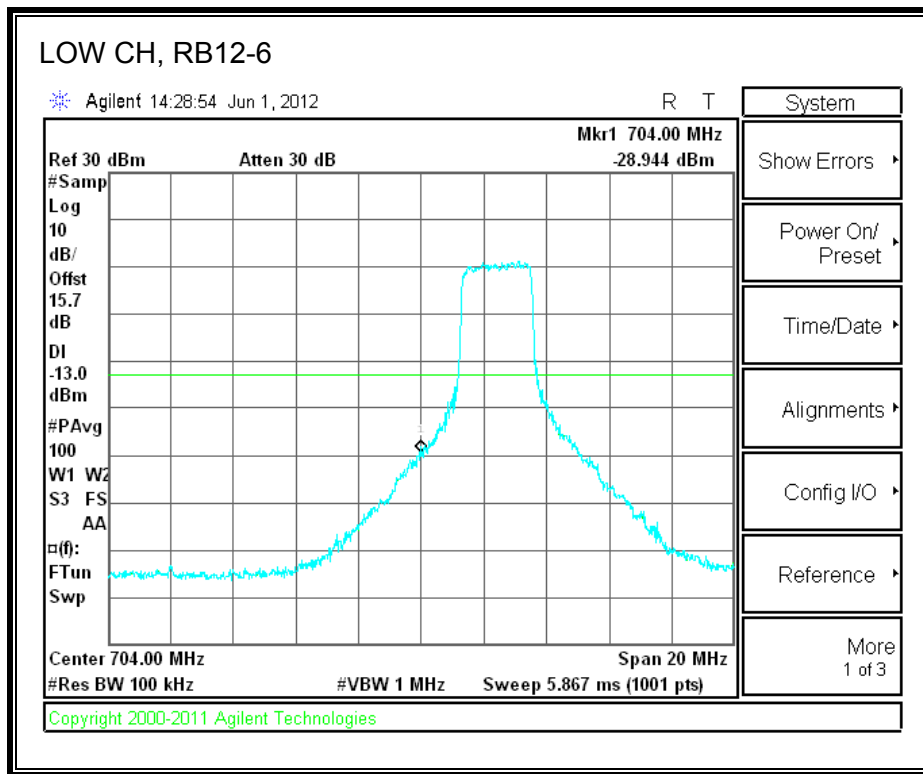

LTE QPSK Band 4 (1.4 MHz BAND WIDTH)

LTE 16QAM Band 4 (1.4 MHz BAND WIDTH)

LTE QPSK Band 4 (3.0 MHz BAND WIDTH)

LTE 16QAM Band 4 (3.0 MHz BAND WIDTH)

LTE QPSK Band 4 (5.0 MHz BAND WIDTH)

LTE 16QAM Band 4 (5.0 MHz BAND WIDTH)

LTE QPSK Band 4 (10.0 MHz BAND WIDTH)

LTE 16QAM Band 4 (10.0 MHz BAND WIDTH)

LTE QPSK Band 4 (15.0 MHz BAND WIDTH)

LTE 16QAM Band 4 (15.0 MHz BAND WIDTH)

LTE QPSK Band 4 (20.0 MHz BAND WIDTH)

LTE 16QAM Band 4 (20.0 MHz BAND WIDTH)

8.2.9. A1428 UAT PORT LTE BAND 17

LTE QPSK Band 17 (5.0 MHz BAND WIDTH)

LTE 16QAM Band 17 (5.0 MHz BAND WIDTH)

LTE QPSK Band 17 (10.0 MHz BAND WIDTH)

LTE 16QAM Band 17 (10.0 MHz BAND WIDTH)