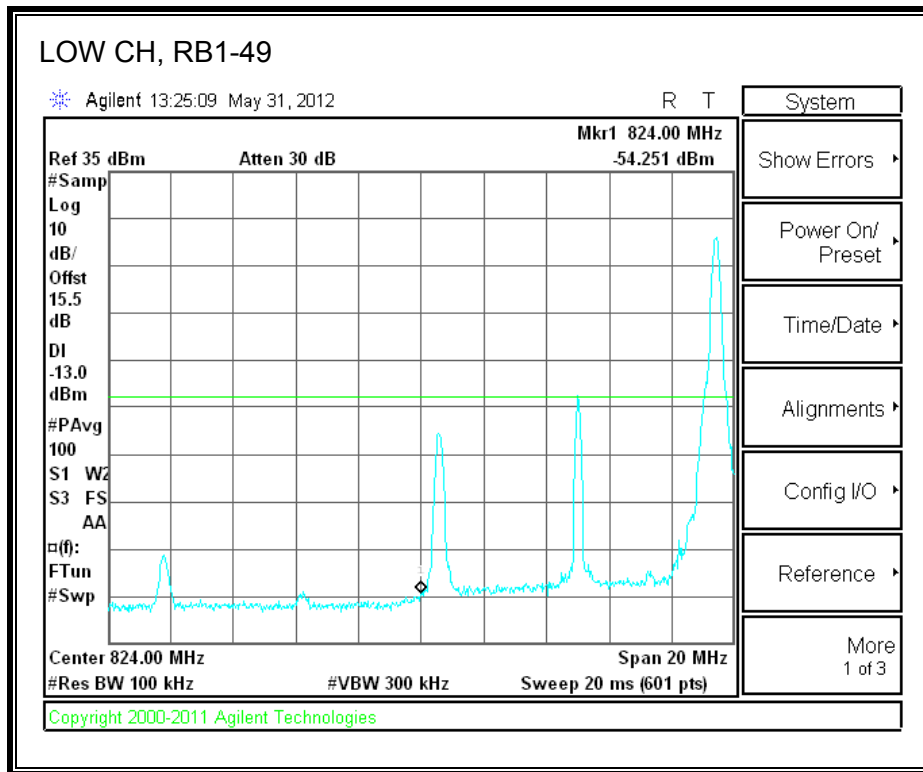

LTE 16QAM Band 17 (10.0 MHz BAND WIDTH)

8.2.4. A1428 LAT PORT LTE BAND 5

LTE QPSK Band 5 (1.4 MHz BAND WIDTH)

LTE 16QAM Band 4 (1.4 MHz BAND WIDTH)

LTE QPSK Band 5 (3.0 MHz BAND WIDTH)

LTE 16QAM Band 5 (3.0 MHz BAND WIDTH)

LTE QPSK Band 5 (5.0 MHz BAND WIDTH)

LTE 16QAM Band 5 (5.0 MHz BAND WIDTH)

LTE QPSK Band 5 (10.0 MHz BAND WIDTH)

LTE 16QAM Band 5 (10.0 MHz BAND WIDTH)

8.2.5. A1429 LAT PORT LTE BAND 13

LTE QPSK 779.5 MHz Band 13, 775 – 777MHz (5MHz Bandwidth)

LTE 16QAM 779.5MHz Band 13, 775 - 777MHz (5MHz Bandwidth)

LTE QPSK 779.5MHz Band 13, 783 - 793MHz (5MHz Bandwidth)

LTE 16QAM 779.5MHz Band 13, 783 - 793MHz (5MHz Bandwidth)

LTE QPSK 779.5MHz Band 13, 763 - 775MHz (5MHz Bandwidth)

LTE 16QAM 779.5MHz Band 13, 763-775MHz (5MHz Bandwidth)

LTE QPSK 779.5MHz Band 13, 793 - 805MHz (5MHz Bandwidth)

LTE 16QAM 779.5MHz Band 13, 793 - 805MHz (5MHz Bandwidth)

LTE QPSK 782 MHz Band 13, 775 - 777MHz (5MHz Bandwidth)