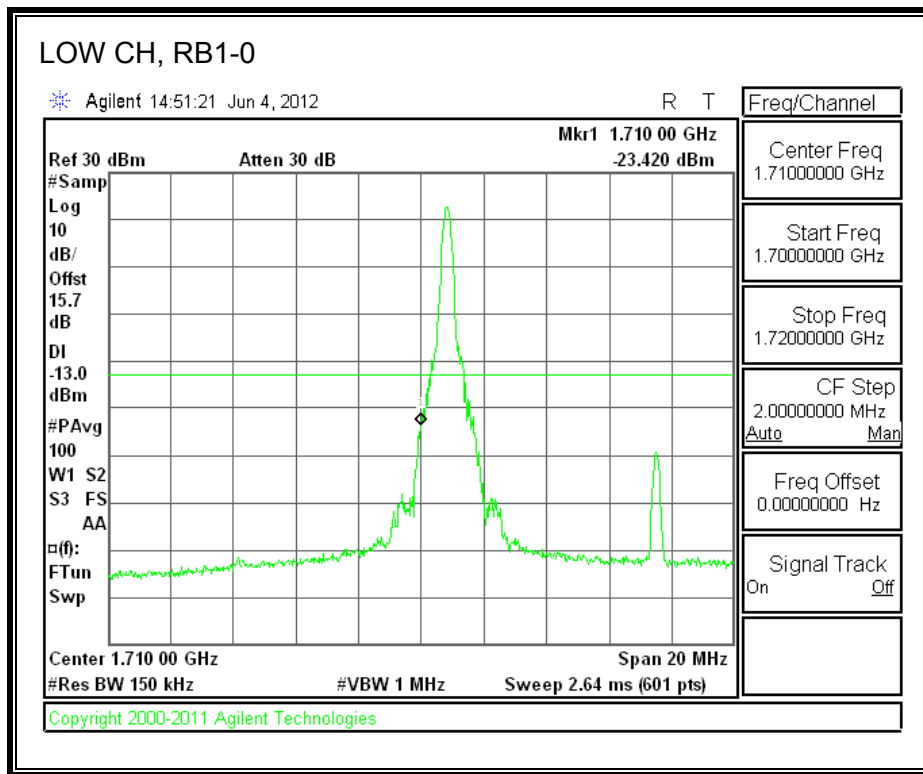

LTE QPSK Band 4 (1.4 MHz BAND WIDTH)

LTE 16QAM Band 4 (1.4 MHz BAND WIDTH)

LTE QPSK Band 4 (3.0 MHz BAND WIDTH)

LTE 16QAM Band 4 (3.0 MHz BAND WIDTH)

LTE QPSK Band 4 (5.0 MHz BAND WIDTH)

LTE 16QAM Band 4 (5.0 MHz BAND WIDTH)

LTE QPSK Band 4 (10.0 MHz BAND WIDTH)

LTE 16QAM Band 4 (10.0 MHz BAND WIDTH)

LTE QPSK Band 4 (15.0 MHz BAND WIDTH)

LTE 16QAM Band 4 (15.0 MHz BAND WIDTH)

LTE QPSK Band 4 (20.0 MHz BAND WIDTH)

LTE 16QAM Band 4 (20.0 MHz BAND WIDTH)

8.2.9. A1428 UAT PORT LTE BAND 17

LTE QPSK Band 17 (5.0 MHz BAND WIDTH)

LTE 16QAM Band 17 (5.0 MHz BAND WIDTH)

LTE QPSK Band 17 (10.0 MHz BAND WIDTH)

LTE 16QAM Band 17 (10.0 MHz BAND WIDTH)