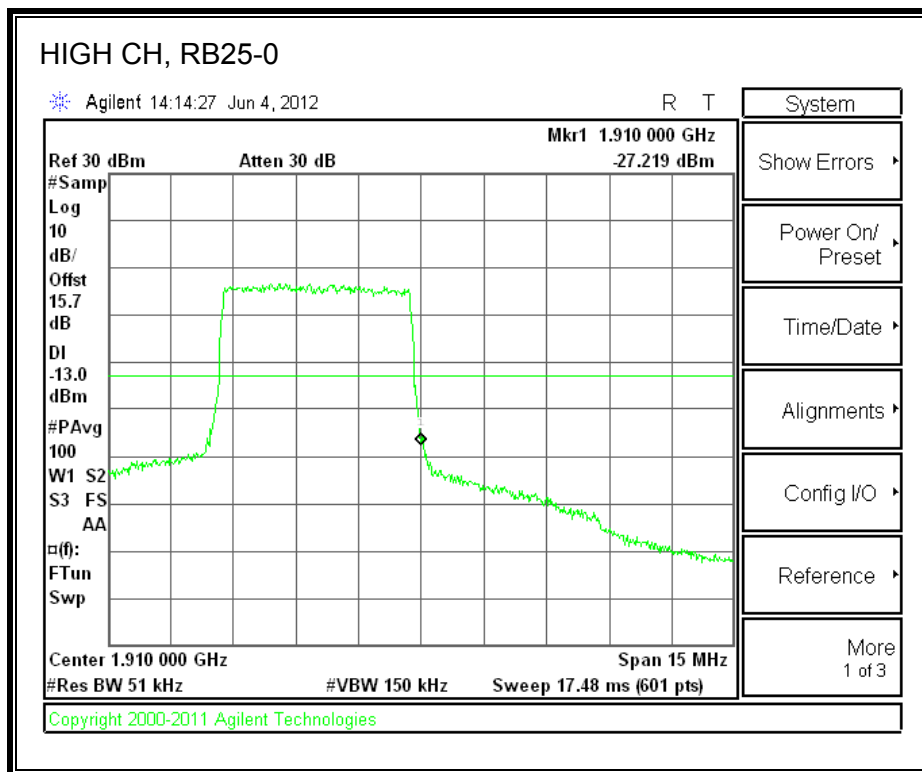

LTE QPSK Band 25 (15.0 MHz BAND WIDTH)

LTE 16QAM Band 2 (15.0 MHz BAND WIDTH)

LTE QPSK Band 25 (20.0 MHz BAND WIDTH)

LTE 16QAM Band 25 (20.0 MHz BAND WIDTH)

8.2.7. A1428 LAT PORT LTE BAND 2

LTE QPSK Band 2 (1.4 MHz BAND WIDTH)

LTE 16QAM Band 2 (1.4 MHz BAND WIDTH)

LTE QPSK Band 2 (3.0 MHz BAND WIDTH)

LTE 16QAM Band 2 (3.0 MHz BAND WIDTH)

LTE QPSK Band 5 (5.0 MHz BAND WIDTH)

LTE 16QAM Band 2 (5.0 MHz BAND WIDTH)

LTE QPSK Band 2 (10.0 MHz BAND WIDTH)

LTE 16QAM Band 2 (10.0 MHz BAND WIDTH)

LTE QPSK Band 2 (15.0 MHz BAND WIDTH)

LTE 16QAM Band 2 (15.0 MHz BAND WIDTH)

LTE QPSK Band 2 (20.0 MHz BAND WIDTH)

LTE 16QAM Band 2 (20.0 MHz BAND WIDTH)

8.2.8. A1428 UAT PORT LTE BAND 4