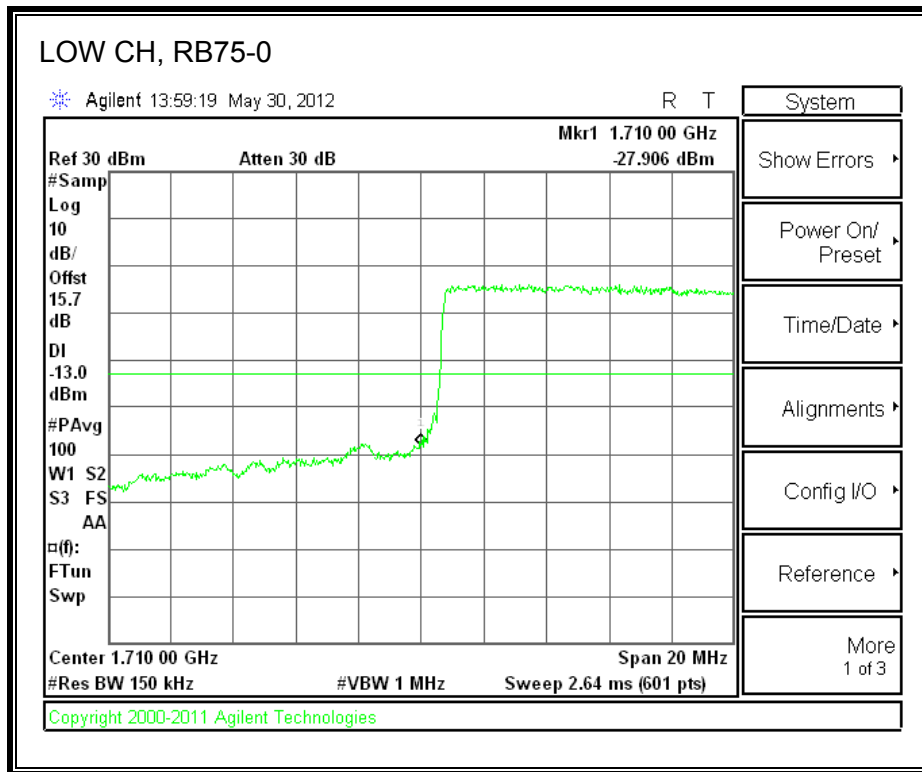

LTE QPSK Band 4 (5.0 MHz BAND WIDTH)

LTE 16QAM Band 4 (5.0 MHz BAND WIDTH)

LTE QPSK Band 4 (10.0 MHz BAND WIDTH)

LTE 16QAM Band 4 (10.0 MHz BAND WIDTH)

LTE QPSK Band 4 (15.0 MHz BAND WIDTH)

LTE 16QAM Band 4 (15.0 MHz BAND WIDTH)

LTE QPSK Band 4 (20.0 MHz BAND WIDTH)

LTE 16QAM Band 4 (20.0 MHz BAND WIDTH)

8.2.3. A1428 LAT PORT LTE BAND 17

LTE QPSK Band 17 (5.0 MHz BAND WIDTH)

LTE 16QAM Band 17 (5.0 MHz BAND WIDTH)

LTE QPSK Band 17 (10.0 MHz BAND WIDTH)

LTE 16QAM Band 17 (10.0 MHz BAND WIDTH)

8.2.4. A1428 LAT PORT LTE BAND 5

LTE QPSK Band 5 (1.4 MHz BAND WIDTH)

LTE 16QAM Band 4 (1.4 MHz BAND WIDTH)

LTE QPSK Band 5 (3.0 MHz BAND WIDTH)

LTE 16QAM Band 5 (3.0 MHz BAND WIDTH)