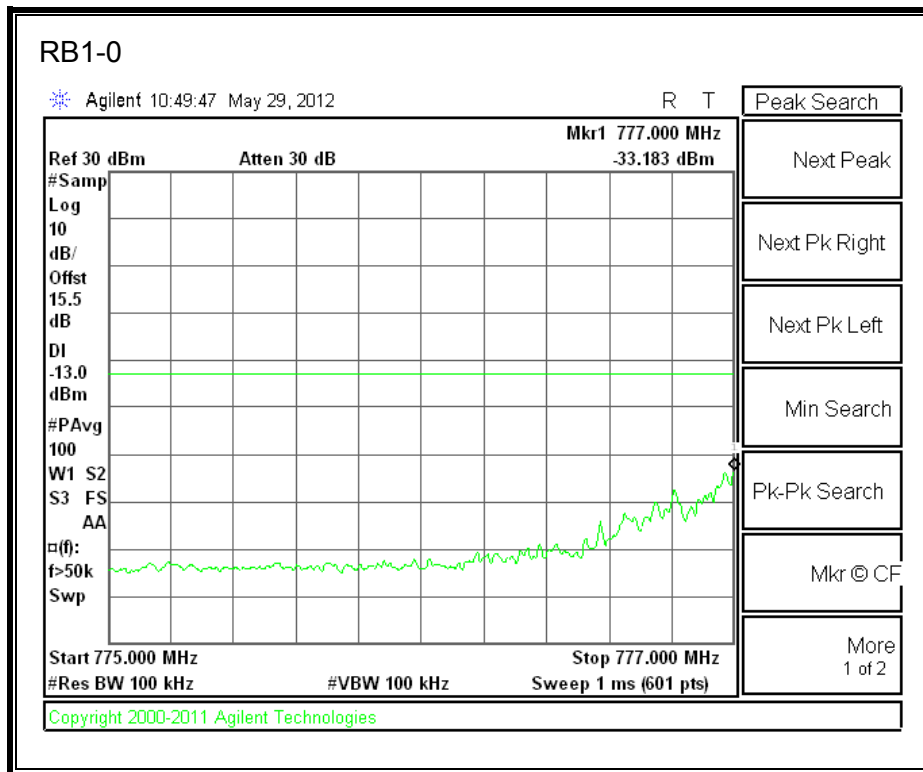

LTE 16QAM 784.5MHz Band 13, 775 - 777MHz (5MHz Bandwidth)

LTE QPSK 784.5MHz Band 13, 783 - 793MHz (5MHz Bandwidth)

LTE 16QAM 784.5MHz Band 13, 783 - 793MHz (5MHz Bandwidth)

LTE QPSK 784.5MHz Band 13, 763 - 775MHz (5MHz Bandwidth)

LTE 16QAM 784.5MHz Band 13, 763-775MHz (5MHz Bandwidth)

LTE QPSK 784.5MHz Band 13, 793 - 805MHz (5MHz Bandwidth)

LTE 16QAM 784.5MHz Band 13, 793 - 805MHz (5MHz Bandwidth)

LTE QPSK 782MHz Band 13, 775 - 777MHz (10MHz Bandwidth)

LTE 16QAM Band 13, 775 - 777MHz (10MHz Bandwidth)

LTE QPSK 782MHz Band 13, 783 - 793MHz (10MHz Bandwidth)

LTE 16QAM Band 13, 782MHz 783 - 793MHz (10MHz Bandwidth)

LTE QPSK 782MHz Band 13, 763 - 775MHz (10MHz Bandwidth)

LTE QPSK Band 13, 793 - 805MHz (10MHz Bandwidth)

LTE 16QAM Band 13, 793 - 805MHz (10MHz Bandwidth)

8.2.6. A1429 UAT PORT LTE BAND 25

LTE QPSK Band 25 (1.4 MHz BAND WIDTH)

LTE 16QAM Band 25 (1.4 MHz BAND WIDTH)