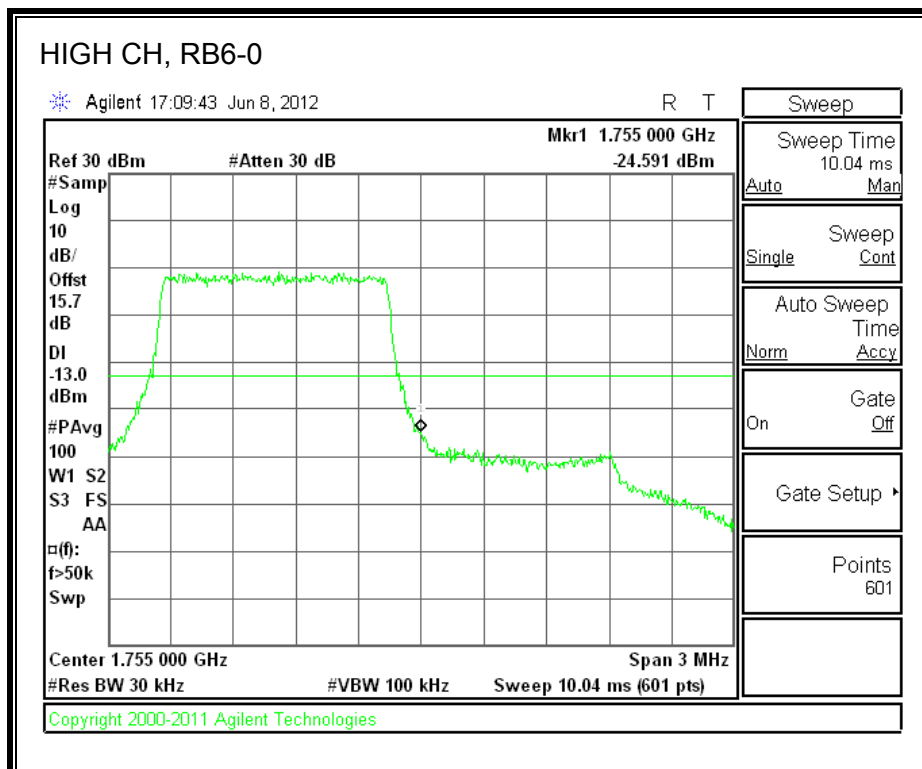

LTE 16QAM Band 2 (1.4 MHz BAND WIDTH)

LTE QPSK Band 2 (3.0 MHz BAND WIDTH)

LTE 16QAM Band 2 (3.0 MHz BAND WIDTH)

LTE QPSK Band 5 (5.0 MHz BAND WIDTH)

LTE 16QAM Band 2 (5.0 MHz BAND WIDTH)

LTE QPSK Band 2 (10.0 MHz BAND WIDTH)

LTE 16QAM Band 2 (10.0 MHz BAND WIDTH)

LTE QPSK Band 2 (15.0 MHz BAND WIDTH)

LTE 16QAM Band 2 (15.0 MHz BAND WIDTH)

LTE QPSK Band 2 (20.0 MHz BAND WIDTH)

LTE 16QAM Band 2 (20.0 MHz BAND WIDTH)

8.2.8. A1428 UAT PORT LTE BAND 4

LTE QPSK Band 4 (1.4 MHz BAND WIDTH)

LTE 16QAM Band 4 (1.4 MHz BAND WIDTH)

LTE QPSK Band 4 (3.0 MHz BAND WIDTH)

LTE 16QAM Band 4 (3.0 MHz BAND WIDTH)

LTE QPSK Band 4 (5.0 MHz BAND WIDTH)

LTE 16QAM Band 4 (5.0 MHz BAND WIDTH)