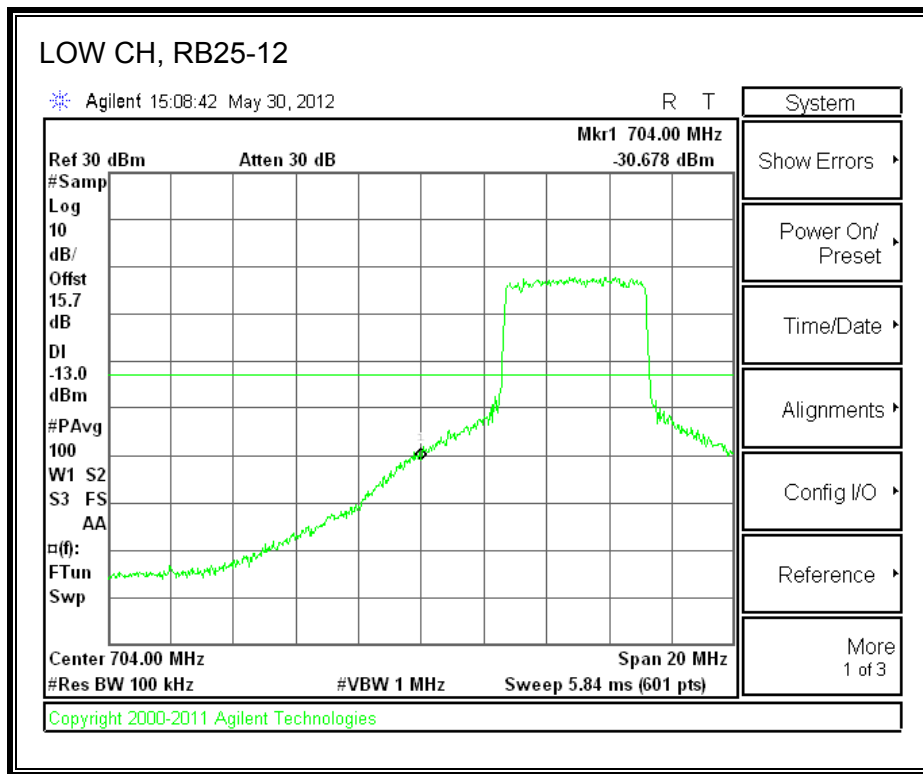

LTE QPSK Band 4 (20.0 MHz BAND WIDTH)

LTE 16QAM Band 4 (20.0 MHz BAND WIDTH)

8.2.3. A1428 LAT PORT LTE BAND 17

LTE QPSK Band 17 (5.0 MHz BAND WIDTH)

LTE 16QAM Band 17 (5.0 MHz BAND WIDTH)

LTE QPSK Band 17 (10.0 MHz BAND WIDTH)

LTE 16QAM Band 17 (10.0 MHz BAND WIDTH)

8.2.4. A1428 LAT PORT LTE BAND 5

LTE QPSK Band 5 (1.4 MHz BAND WIDTH)

LTE 16QAM Band 4 (1.4 MHz BAND WIDTH)

LTE QPSK Band 5 (3.0 MHz BAND WIDTH)

LTE 16QAM Band 5 (3.0 MHz BAND WIDTH)