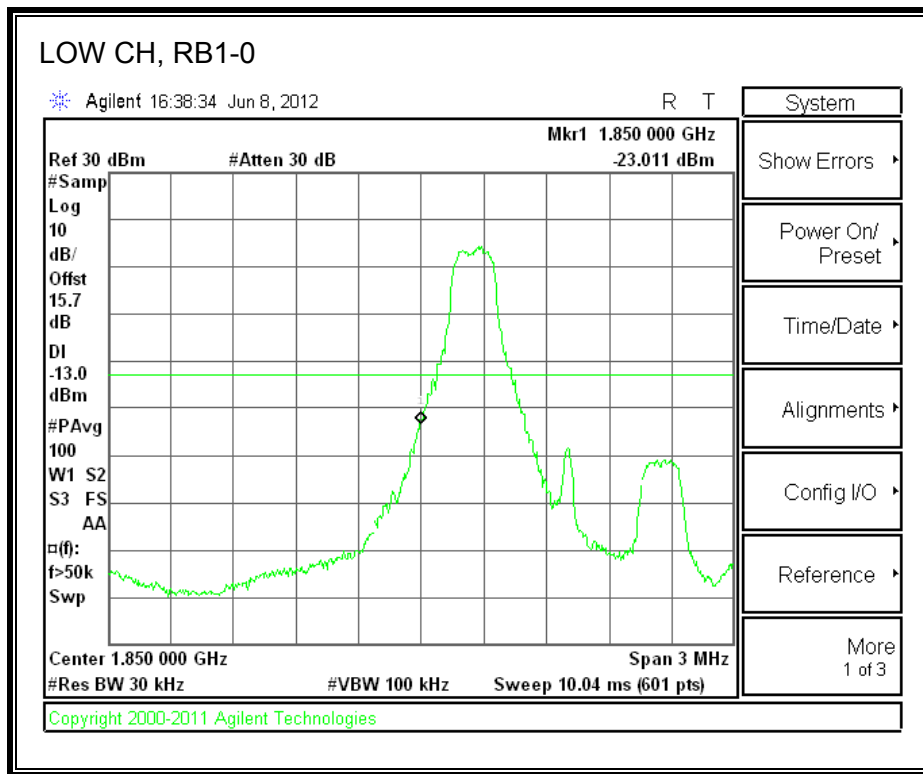

LTE QPSK Band 25 (3.0 MHz BAND WIDTH)

LTE 16QAM Band 25 (3.0 MHz BAND WIDTH)

LTE QPSK Band 25 (5.0 MHz BAND WIDTH)

LTE 16QAM Band 25 (5.0 MHz BAND WIDTH)

LTE QPSK Band 25 (10.0 MHz BAND WIDTH)

LTE 16QAM Band 25 (10.0 MHz BAND WIDTH)

LTE QPSK Band 25 (15.0 MHz BAND WIDTH)

LTE 16QAM Band 2 (15.0 MHz BAND WIDTH)

LTE QPSK Band 25 (20.0 MHz BAND WIDTH)

LTE 16QAM Band 25 (20.0 MHz BAND WIDTH)

8.2.7. A1428 LAT PORT LTE BAND 2

LTE QPSK Band 2 (1.4 MHz BAND WIDTH)

LTE 16QAM Band 2 (1.4 MHz BAND WIDTH)

LTE QPSK Band 2 (3.0 MHz BAND WIDTH)

LTE 16QAM Band 2 (3.0 MHz BAND WIDTH)

LTE QPSK Band 5 (5.0 MHz BAND WIDTH)

LTE 16QAM Band 2 (5.0 MHz BAND WIDTH)

LTE QPSK Band 2 (10.0 MHz BAND WIDTH)

LTE 16QAM Band 2 (10.0 MHz BAND WIDTH)

LTE QPSK Band 2 (15.0 MHz BAND WIDTH)

LTE 16QAM Band 2 (15.0 MHz BAND WIDTH)

LTE QPSK Band 2 (20.0 MHz BAND WIDTH)

LTE 16QAM Band 2 (20.0 MHz BAND WIDTH)

8.2.8. A1428 UAT PORT LTE BAND 4