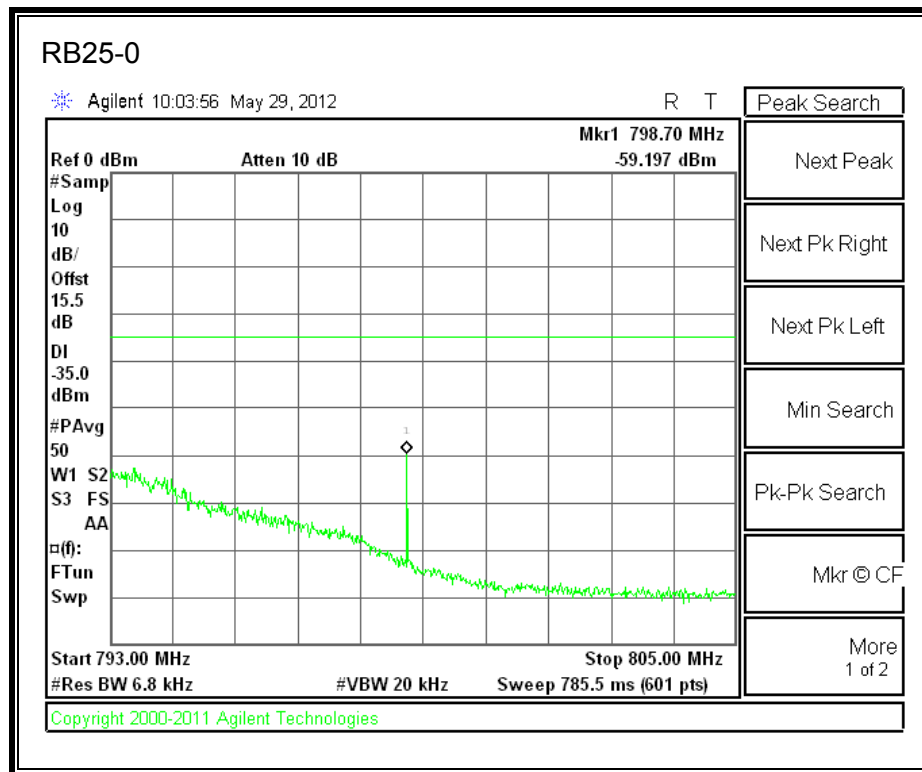

LTE QPSK Band 5 (5.0 MHz BAND WIDTH)

LTE 16QAM Band 5 (5.0 MHz BAND WIDTH)

LTE QPSK Band 5 (10.0 MHz BAND WIDTH)

LTE 16QAM Band 5 (10.0 MHz BAND WIDTH)

8.2.5. A1429 LAT PORT LTE BAND 13

LTE QPSK 779.5 MHz Band 13, 775 – 777MHz (5MHz Bandwidth)

LTE 16QAM 779.5MHz Band 13, 775 - 777MHz (5MHz Bandwidth)

LTE QPSK 779.5MHz Band 13, 783 - 793MHz (5MHz Bandwidth)

LTE 16QAM 779.5MHz Band 13, 783 - 793MHz (5MHz Bandwidth)

LTE QPSK 779.5MHz Band 13, 763 - 775MHz (5MHz Bandwidth)

LTE 16QAM 779.5MHz Band 13, 763-775MHz (5MHz Bandwidth)

LTE QPSK 779.5MHz Band 13, 793 - 805MHz (5MHz Bandwidth)

LTE 16QAM 779.5MHz Band 13, 793 - 805MHz (5MHz Bandwidth)

LTE QPSK 782 MHz Band 13, 775 - 777MHz (5MHz Bandwidth)

LTE 16QAM 782MHz Band 13, 775 - 777MHz (5MHz Bandwidth)

LTE QPSK 782MHz Band 13, 783 - 793MHz (5MHz Bandwidth)

LTE 16QAM 782MHz Band 13, 783 - 793MHz (5MHz Bandwidth)

LTE QPSK 782MHz Band 13, 763 - 775MHz (5MHz Bandwidth)