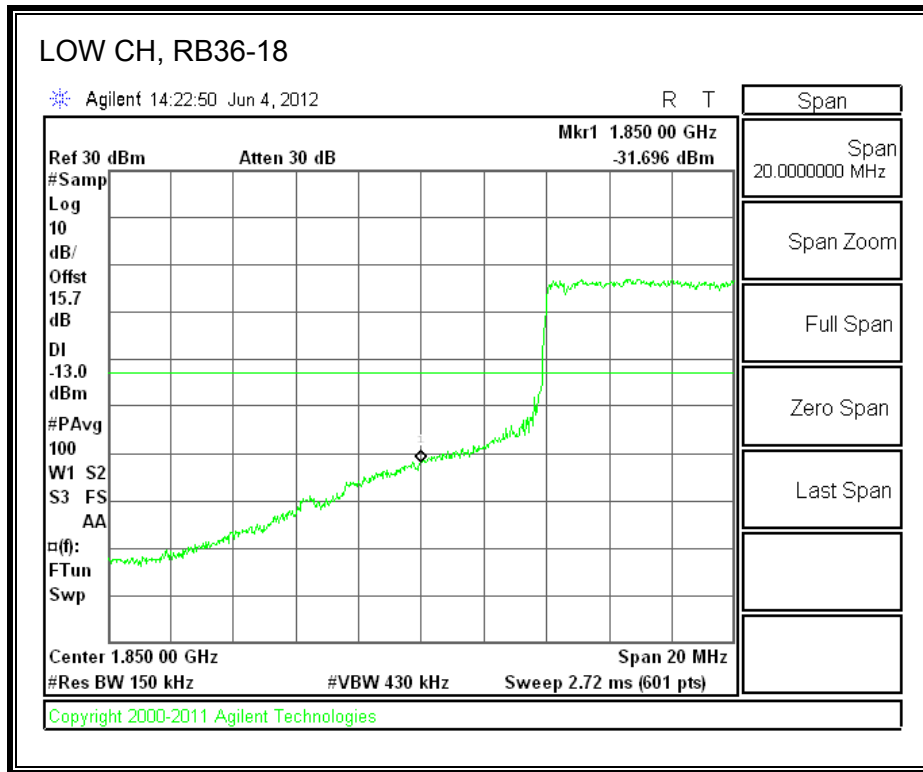

LTE 16QAM Band 2 (1.4 MHz BAND WIDTH)

LTE QPSK Band 2 (3.0 MHz BAND WIDTH)

LTE 16QAM Band 2 (3.0 MHz BAND WIDTH)

LTE QPSK Band 5 (5.0 MHz BAND WIDTH)

LTE 16QAM Band 2 (5.0 MHz BAND WIDTH)

LTE QPSK Band 2 (10.0 MHz BAND WIDTH)

LTE 16QAM Band 2 (10.0 MHz BAND WIDTH)

LTE QPSK Band 2 (15.0 MHz BAND WIDTH)

LTE 16QAM Band 2 (15.0 MHz BAND WIDTH)

LTE QPSK Band 2 (20.0 MHz BAND WIDTH)

LTE 16QAM Band 2 (20.0 MHz BAND WIDTH)

8.2.8. A1428 UAT PORT LTE BAND 4

LTE QPSK Band 4 (1.4 MHz BAND WIDTH)

LTE 16QAM Band 4 (1.4 MHz BAND WIDTH)

LTE QPSK Band 4 (3.0 MHz BAND WIDTH)

LTE 16QAM Band 4 (3.0 MHz BAND WIDTH)

LTE QPSK Band 4 (5.0 MHz BAND WIDTH)

LTE 16QAM Band 4 (5.0 MHz BAND WIDTH)

LTE QPSK Band 4 (10.0 MHz BAND WIDTH)

LTE 16QAM Band 4 (10.0 MHz BAND WIDTH)

LTE QPSK Band 4 (15.0 MHz BAND WIDTH)

LTE 16QAM Band 4 (15.0 MHz BAND WIDTH)

LTE QPSK Band 4 (20.0 MHz BAND WIDTH)

LTE 16QAM Band 4 (20.0 MHz BAND WIDTH)