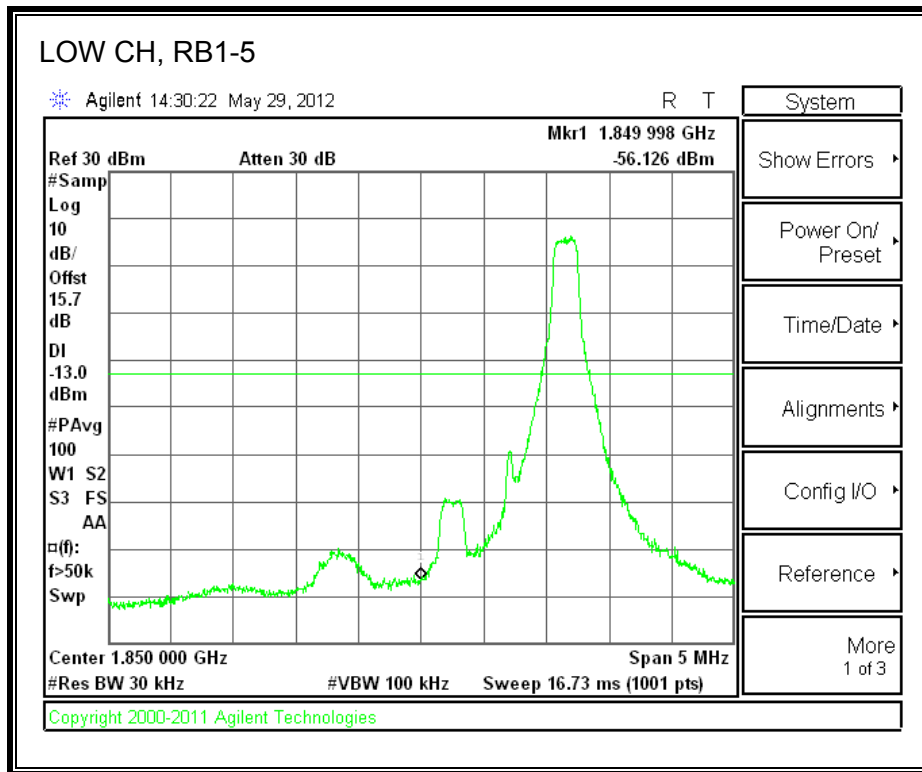

LTE 16QAM Band 13, 775 - 777MHz (10MHz Bandwidth)

LTE QPSK 782MHz Band 13, 783 - 793MHz (10MHz Bandwidth)

LTE 16QAM Band 13, 782MHz 783 - 793MHz (10MHz Bandwidth)

LTE QPSK 782MHz Band 13, 763 - 775MHz (10MHz Bandwidth)

LTE QPSK Band 13, 793 - 805MHz (10MHz Bandwidth)

LTE 16QAM Band 13, 793 - 805MHz (10MHz Bandwidth)

8.2.6. A1429 UAT PORT LTE BAND 25

LTE QPSK Band 25 (1.4 MHz BAND WIDTH)

LTE 16QAM Band 25 (1.4 MHz BAND WIDTH)

LTE QPSK Band 25 (3.0 MHz BAND WIDTH)

LTE 16QAM Band 25 (3.0 MHz BAND WIDTH)

LTE QPSK Band 25 (5.0 MHz BAND WIDTH)

LTE 16QAM Band 25 (5.0 MHz BAND WIDTH)

LTE QPSK Band 25 (10.0 MHz BAND WIDTH)

LTE 16QAM Band 25 (10.0 MHz BAND WIDTH)