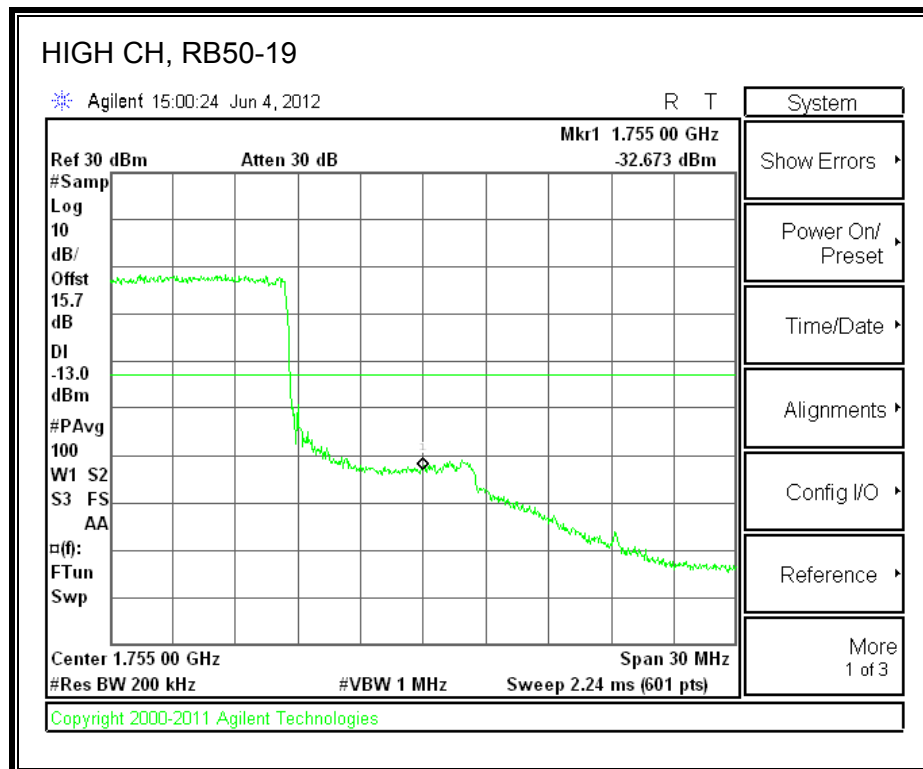

LTE QPSK Band 4 (1.4 MHz BAND WIDTH)

LTE 16QAM Band 4 (1.4 MHz BAND WIDTH)

LTE QPSK Band 4 (3.0 MHz BAND WIDTH)

LTE 16QAM Band 4 (3.0 MHz BAND WIDTH)

LTE QPSK Band 4 (5.0 MHz BAND WIDTH)

LTE 16QAM Band 4 (5.0 MHz BAND WIDTH)

LTE QPSK Band 4 (10.0 MHz BAND WIDTH)

LTE 16QAM Band 4 (10.0 MHz BAND WIDTH)

LTE QPSK Band 4 (15.0 MHz BAND WIDTH)

LTE 16QAM Band 4 (15.0 MHz BAND WIDTH)

LTE QPSK Band 4 (20.0 MHz BAND WIDTH)

LTE 16QAM Band 4 (20.0 MHz BAND WIDTH)

8.2.9. A1428 UAT PORT LTE BAND 17

LTE QPSK Band 17 (5.0 MHz BAND WIDTH)

LTE 16QAM Band 17 (5.0 MHz BAND WIDTH)

LTE QPSK Band 17 (10.0 MHz BAND WIDTH)

LTE 16QAM Band 17 (10.0 MHz BAND WIDTH)