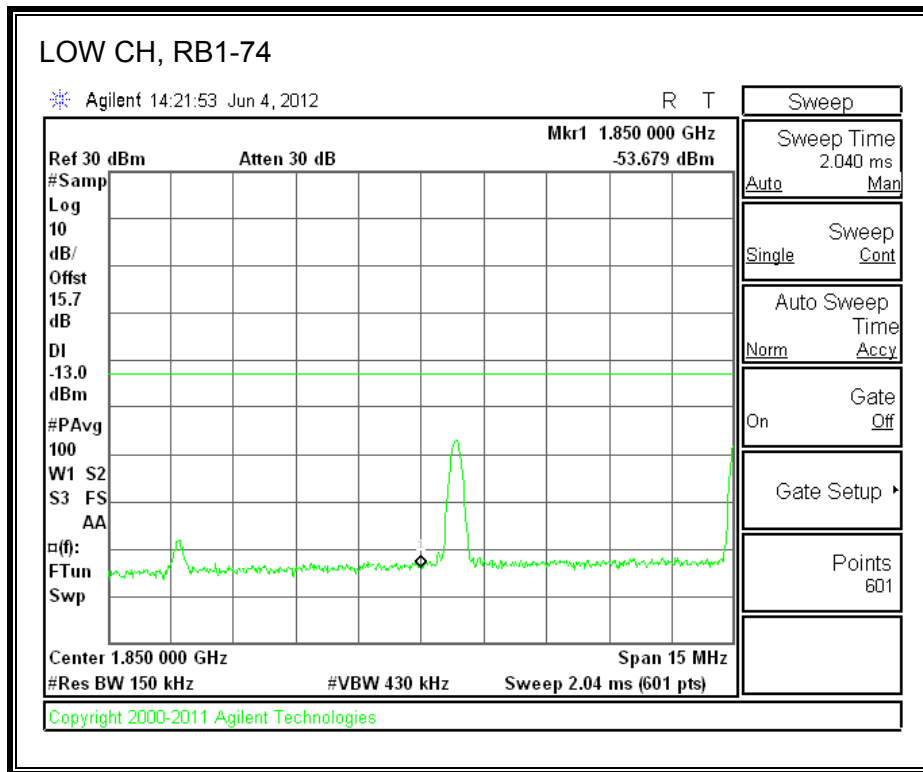

LTE 16QAM Band 2 (1.4 MHz BAND WIDTH)

LTE QPSK Band 2 (3.0 MHz BAND WIDTH)

LTE 16QAM Band 2 (3.0 MHz BAND WIDTH)

LTE QPSK Band 5 (5.0 MHz BAND WIDTH)

LTE 16QAM Band 2 (5.0 MHz BAND WIDTH)

LTE QPSK Band 2 (10.0 MHz BAND WIDTH)

LTE 16QAM Band 2 (10.0 MHz BAND WIDTH)

LTE QPSK Band 2 (15.0 MHz BAND WIDTH)

LTE 16QAM Band 2 (15.0 MHz BAND WIDTH)

LTE QPSK Band 2 (20.0 MHz BAND WIDTH)

LTE 16QAM Band 2 (20.0 MHz BAND WIDTH)

8.2.8. A1428 UAT PORT LTE BAND 4

LTE QPSK Band 4 (1.4 MHz BAND WIDTH)

LTE 16QAM Band 4 (1.4 MHz BAND WIDTH)

LTE QPSK Band 4 (3.0 MHz BAND WIDTH)

LTE 16QAM Band 4 (3.0 MHz BAND WIDTH)

LTE QPSK Band 4 (5.0 MHz BAND WIDTH)

LTE 16QAM Band 4 (5.0 MHz BAND WIDTH)