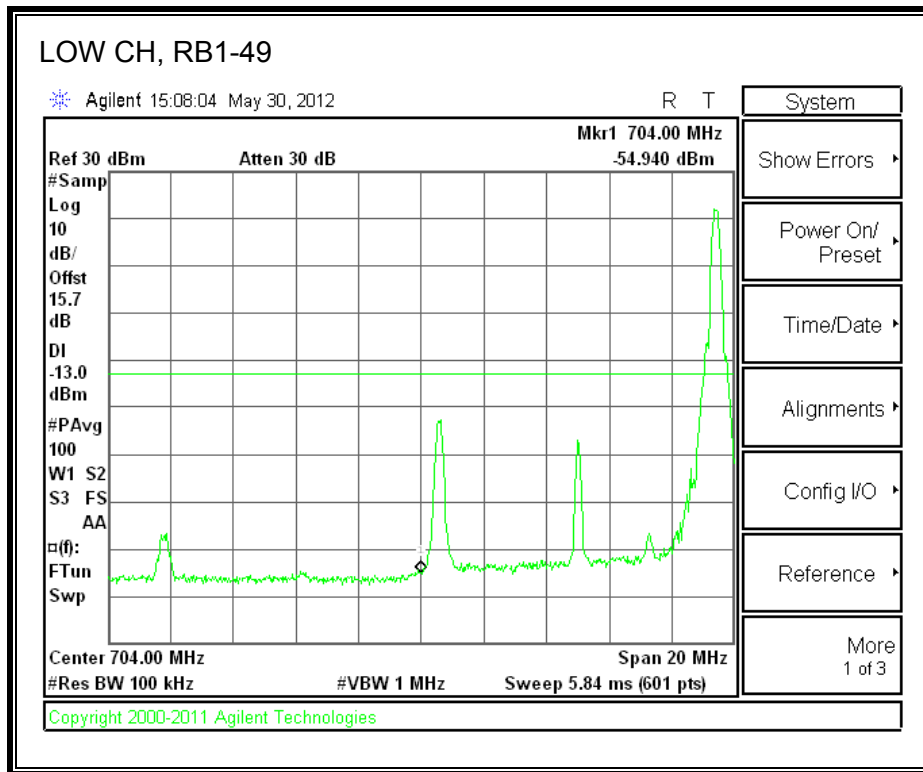

LTE QPSK Band 4 (5.0 MHz BAND WIDTH)

LTE 16QAM Band 4 (5.0 MHz BAND WIDTH)

LTE QPSK Band 4 (10.0 MHz BAND WIDTH)

LTE 16QAM Band 4 (10.0 MHz BAND WIDTH)

LTE QPSK Band 4 (15.0 MHz BAND WIDTH)

LTE 16QAM Band 4 (15.0 MHz BAND WIDTH)

LTE QPSK Band 4 (20.0 MHz BAND WIDTH)

LTE 16QAM Band 4 (20.0 MHz BAND WIDTH)

8.2.3. A1428 LAT PORT LTE BAND 17

LTE QPSK Band 17 (5.0 MHz BAND WIDTH)

LTE 16QAM Band 17 (5.0 MHz BAND WIDTH)

LTE QPSK Band 17 (10.0 MHz BAND WIDTH)

LTE 16QAM Band 17 (10.0 MHz BAND WIDTH)

8.2.4. A1428 LAT PORT LTE BAND 5

LTE QPSK Band 5 (1.4 MHz BAND WIDTH)

LTE 16QAM Band 4 (1.4 MHz BAND WIDTH)

LTE QPSK Band 5 (3.0 MHz BAND WIDTH)

LTE 16QAM Band 5 (3.0 MHz BAND WIDTH)

LTE QPSK Band 5 (5.0 MHz BAND WIDTH)

LTE 16QAM Band 5 (5.0 MHz BAND WIDTH)

LTE QPSK Band 5 (10.0 MHz BAND WIDTH)

LTE 16QAM Band 5 (10.0 MHz BAND WIDTH)

8.2.5. A1429 LAT PORT LTE BAND 13

LTE QPSK 779.5 MHz Band 13, 775 – 777MHz (5MHz Bandwidth)