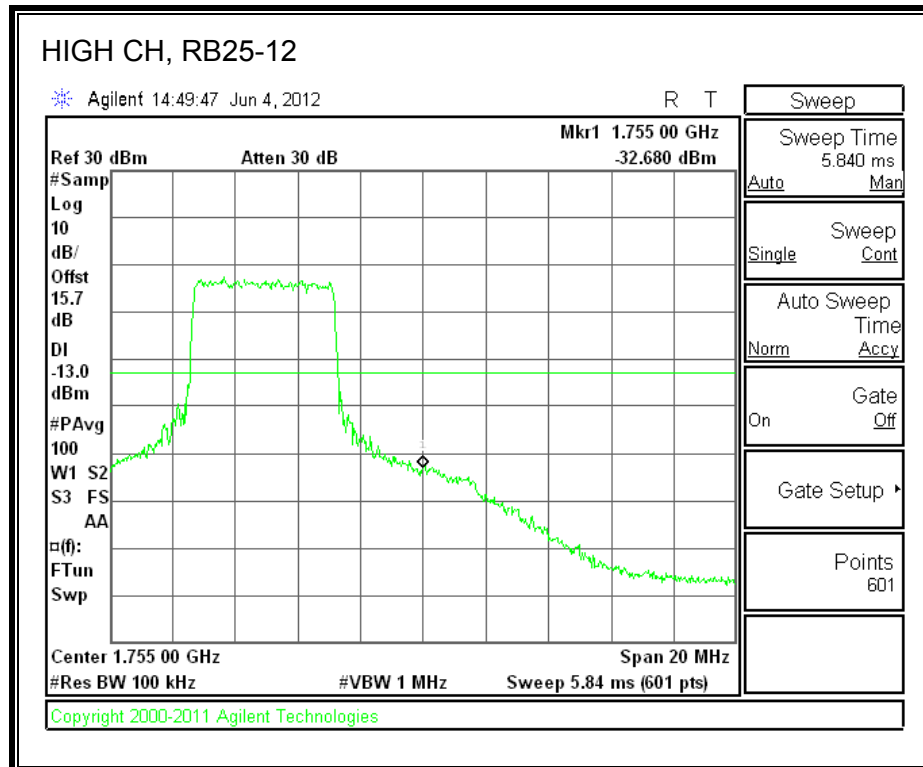

LTE QPSK Band 4 (1.4 MHz BAND WIDTH)

LTE 16QAM Band 4 (1.4 MHz BAND WIDTH)

LTE QPSK Band 4 (3.0 MHz BAND WIDTH)

LTE 16QAM Band 4 (3.0 MHz BAND WIDTH)

LTE QPSK Band 4 (5.0 MHz BAND WIDTH)

LTE 16QAM Band 4 (5.0 MHz BAND WIDTH)

LTE QPSK Band 4 (10.0 MHz BAND WIDTH)

LTE 16QAM Band 4 (10.0 MHz BAND WIDTH)

LTE QPSK Band 4 (15.0 MHz BAND WIDTH)

LTE 16QAM Band 4 (15.0 MHz BAND WIDTH)

LTE QPSK Band 4 (20.0 MHz BAND WIDTH)

LTE 16QAM Band 4 (20.0 MHz BAND WIDTH)

8.2.9. A1428 UAT PORT LTE BAND 17

LTE QPSK Band 17 (5.0 MHz BAND WIDTH)

LTE 16QAM Band 17 (5.0 MHz BAND WIDTH)

LTE QPSK Band 17 (10.0 MHz BAND WIDTH)

LTE 16QAM Band 17 (10.0 MHz BAND WIDTH)