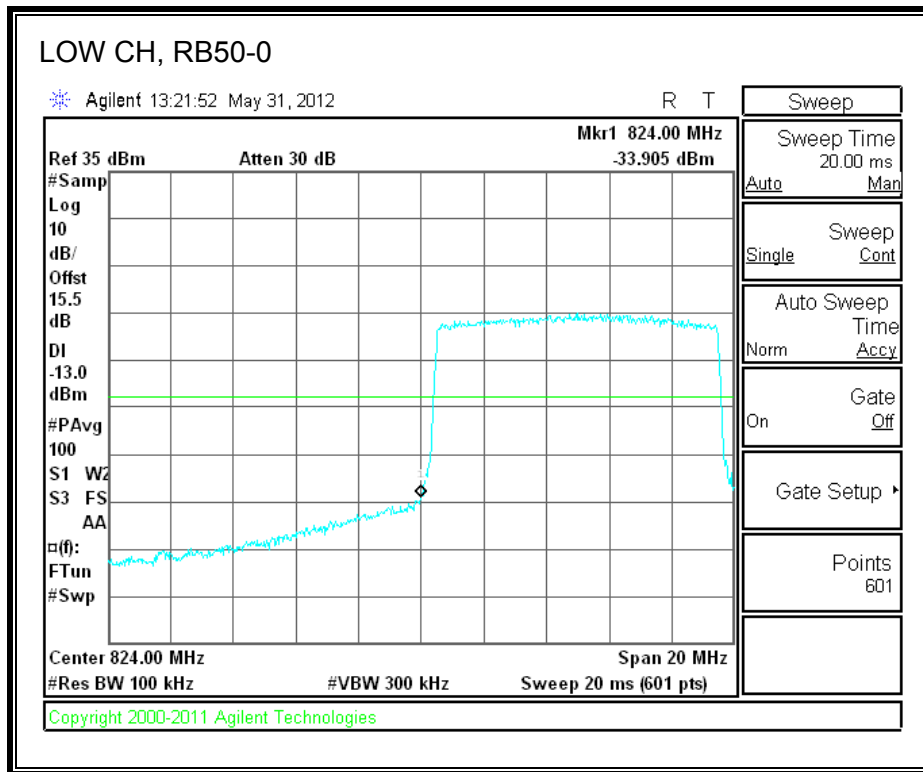

LTE QPSK Band 5 (5.0 MHz BAND WIDTH)

LTE 16QAM Band 5 (5.0 MHz BAND WIDTH)

LTE QPSK Band 5 (10.0 MHz BAND WIDTH)

LTE 16QAM Band 5 (10.0 MHz BAND WIDTH)

8.2.5. A1429 LAT PORT LTE BAND 13

LTE QPSK 779.5 MHz Band 13, 775 – 777MHz (5MHz Bandwidth)

LTE 16QAM 779.5MHz Band 13, 775 - 777MHz (5MHz Bandwidth)

LTE QPSK 779.5MHz Band 13, 783 - 793MHz (5MHz Bandwidth)

LTE 16QAM 779.5MHz Band 13, 783 - 793MHz (5MHz Bandwidth)

LTE QPSK 779.5MHz Band 13, 763 - 775MHz (5MHz Bandwidth)