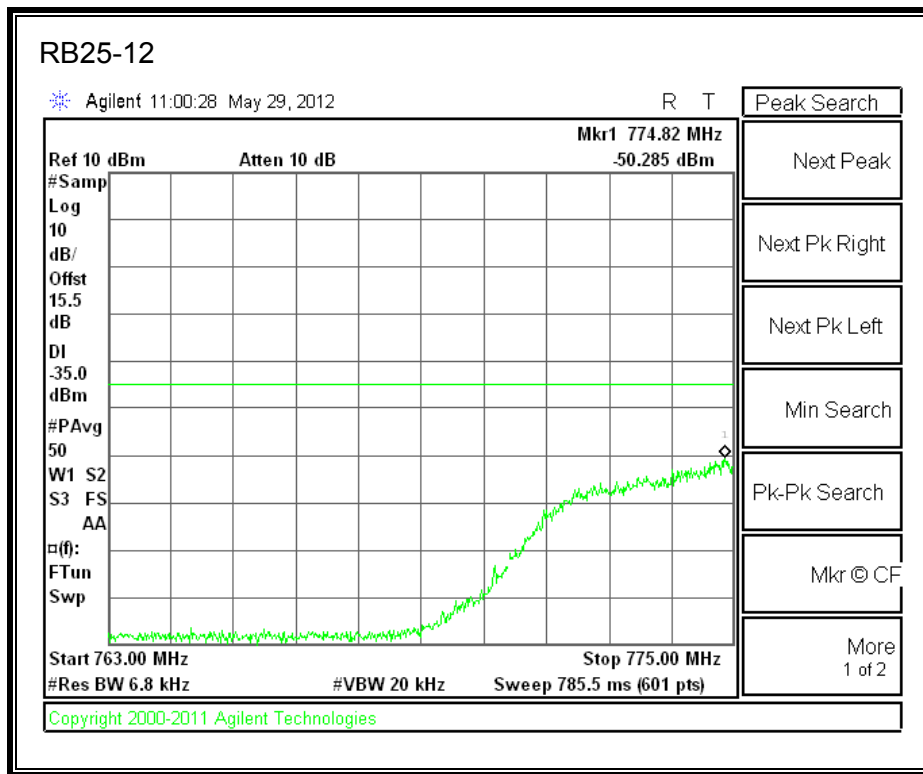

LTE 16QAM 784.5MHz Band 13, 763-775MHz (5MHz Bandwidth)

LTE QPSK 784.5MHz Band 13, 793 - 805MHz (5MHz Bandwidth)

LTE 16QAM 784.5MHz Band 13, 793 - 805MHz (5MHz Bandwidth)

LTE QPSK 782MHz Band 13, 775 - 777MHz (10MHz Bandwidth)

LTE 16QAM Band 13, 775 - 777MHz (10MHz Bandwidth)

LTE QPSK 782MHz Band 13, 783 - 793MHz (10MHz Bandwidth)

LTE 16QAM Band 13, 782MHz 783 - 793MHz (10MHz Bandwidth)

LTE QPSK 782MHz Band 13, 763 - 775MHz (10MHz Bandwidth)

LTE QPSK Band 13, 793 - 805MHz (10MHz Bandwidth)

LTE 16QAM Band 13, 793 - 805MHz (10MHz Bandwidth)

8.2.6. A1429 UAT PORT LTE BAND 25

LTE QPSK Band 25 (1.4 MHz BAND WIDTH)

LTE 16QAM Band 25 (1.4 MHz BAND WIDTH)

LTE QPSK Band 25 (3.0 MHz BAND WIDTH)

LTE 16QAM Band 25 (3.0 MHz BAND WIDTH)

LTE QPSK Band 25 (5.0 MHz BAND WIDTH)

LTE 16QAM Band 25 (5.0 MHz BAND WIDTH)

LTE QPSK Band 25 (10.0 MHz BAND WIDTH)

LTE 16QAM Band 25 (10.0 MHz BAND WIDTH)