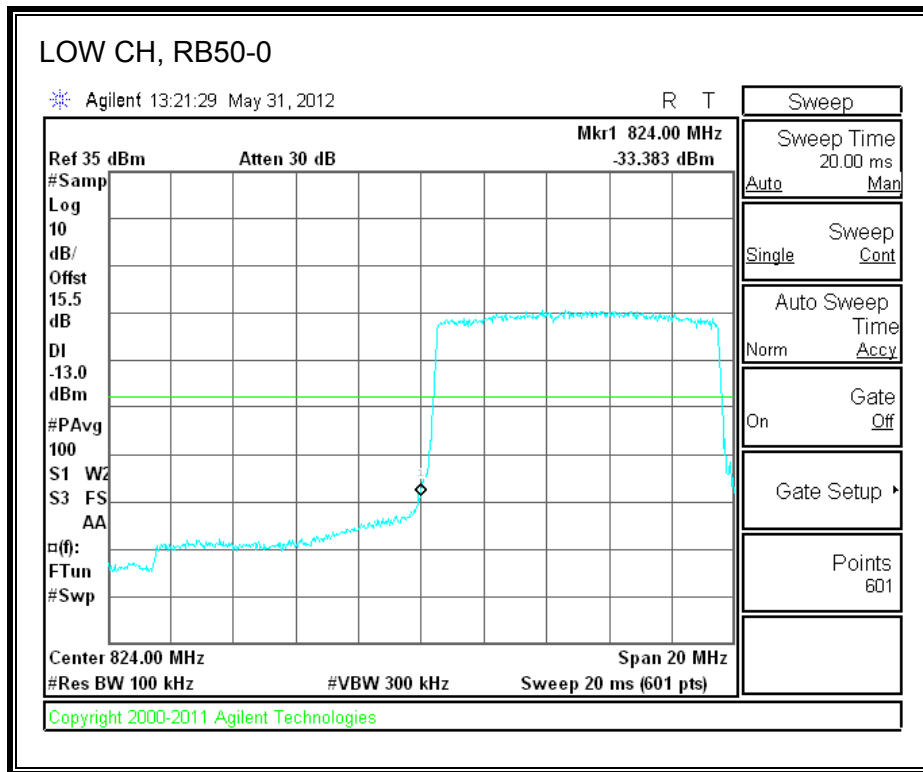

LTE QPSK Band 5 (5.0 MHz BAND WIDTH)

LTE 16QAM Band 5 (5.0 MHz BAND WIDTH)

LTE QPSK Band 5 (10.0 MHz BAND WIDTH)

LTE 16QAM Band 5 (10.0 MHz BAND WIDTH)

8.2.5. A1429 LAT PORT LTE BAND 13

LTE QPSK 779.5 MHz Band 13, 775 – 777MHz (5MHz Bandwidth)

LTE 16QAM 779.5MHz Band 13, 775 - 777MHz (5MHz Bandwidth)

LTE QPSK 779.5MHz Band 13, 783 - 793MHz (5MHz Bandwidth)

LTE 16QAM 779.5MHz Band 13, 783 - 793MHz (5MHz Bandwidth)

LTE QPSK 779.5MHz Band 13, 763 - 775MHz (5MHz Bandwidth)