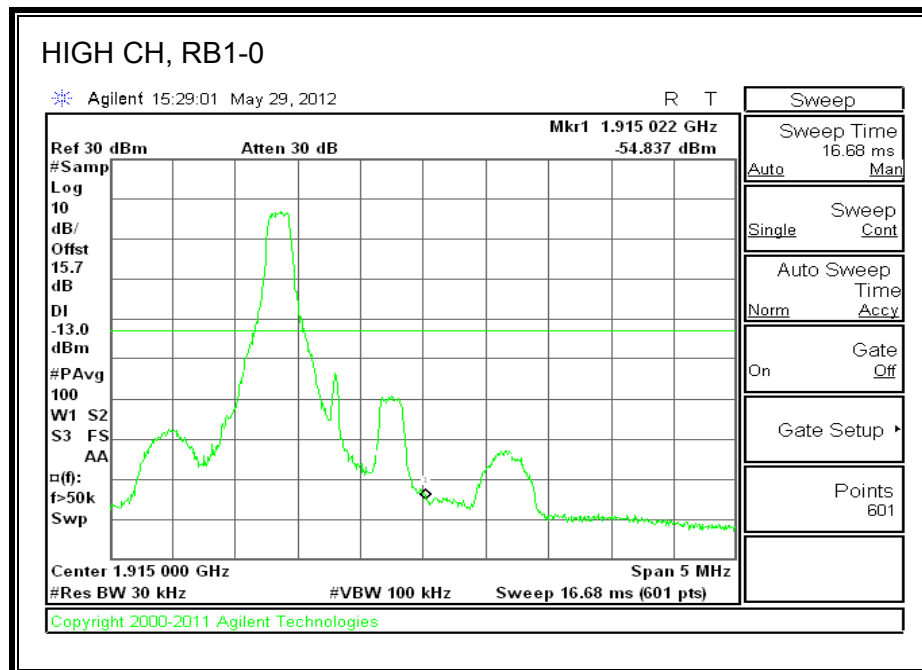

LTE 16QAM Band 13, 775 - 777MHz (10MHz Bandwidth)

LTE QPSK 782MHz Band 13, 783 - 793MHz (10MHz Bandwidth)

LTE 16QAM Band 13, 782MHz 783 - 793MHz (10MHz Bandwidth)

LTE QPSK 782MHz Band 13, 763 - 775MHz (10MHz Bandwidth)

LTE QPSK Band 13, 793 - 805MHz (10MHz Bandwidth)

LTE 16QAM Band 13, 793 - 805MHz (10MHz Bandwidth)

8.2.6. A1429 UAT PORT LTE BAND 25

LTE QPSK Band 25 (1.4 MHz BAND WIDTH)

LTE 16QAM Band 25 (1.4 MHz BAND WIDTH)

LTE QPSK Band 25 (3.0 MHz BAND WIDTH)

LTE 16QAM Band 25 (3.0 MHz BAND WIDTH)

LTE QPSK Band 25 (5.0 MHz BAND WIDTH)

LTE 16QAM Band 25 (5.0 MHz BAND WIDTH)

LTE QPSK Band 25 (10.0 MHz BAND WIDTH)

LTE 16QAM Band 25 (10.0 MHz BAND WIDTH)