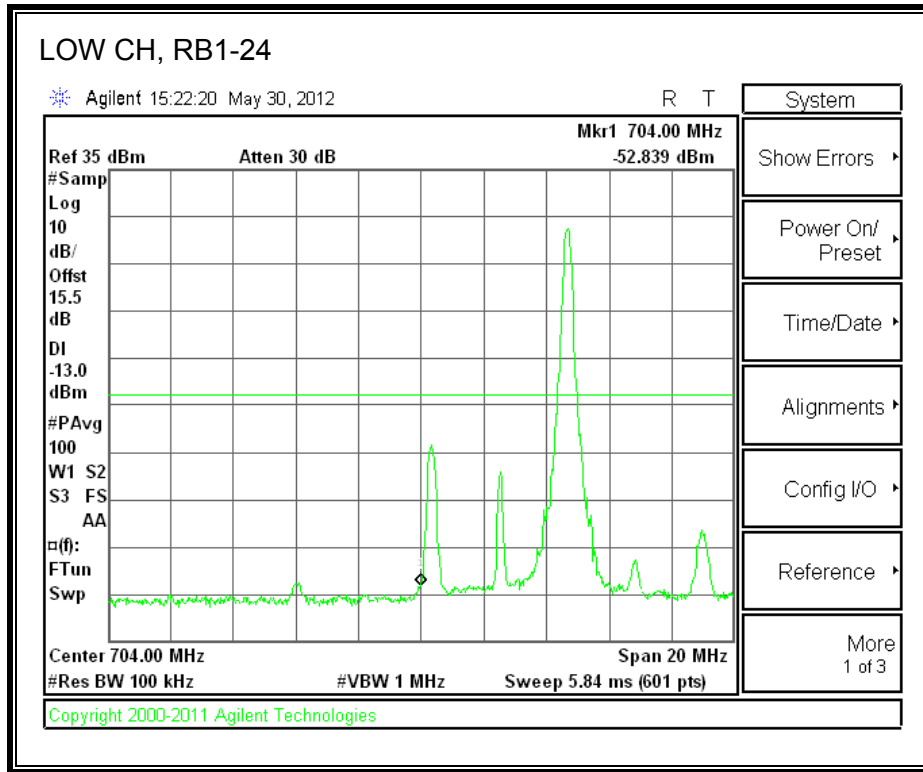

LTE QPSK Band 4 (5.0 MHz BAND WIDTH)

LTE 16QAM Band 4 (5.0 MHz BAND WIDTH)

LTE QPSK Band 4 (10.0 MHz BAND WIDTH)

LTE 16QAM Band 4 (10.0 MHz BAND WIDTH)

LTE QPSK Band 4 (15.0 MHz BAND WIDTH)

LTE 16QAM Band 4 (15.0 MHz BAND WIDTH)

LTE QPSK Band 4 (20.0 MHz BAND WIDTH)

LTE 16QAM Band 4 (20.0 MHz BAND WIDTH)

8.2.3. A1428 LAT PORT LTE BAND 17

LTE QPSK Band 17 (5.0 MHz BAND WIDTH)

LTE 16QAM Band 17 (5.0 MHz BAND WIDTH)

LTE QPSK Band 17 (10.0 MHz BAND WIDTH)

LTE 16QAM Band 17 (10.0 MHz BAND WIDTH)

8.2.4. A1428 LAT PORT LTE BAND 5

LTE QPSK Band 5 (1.4 MHz BAND WIDTH)

LTE 16QAM Band 4 (1.4 MHz BAND WIDTH)

LTE QPSK Band 5 (3.0 MHz BAND WIDTH)

LTE 16QAM Band 5 (3.0 MHz BAND WIDTH)

LTE QPSK Band 5 (5.0 MHz BAND WIDTH)

LTE 16QAM Band 5 (5.0 MHz BAND WIDTH)

LTE QPSK Band 5 (10.0 MHz BAND WIDTH)

LTE 16QAM Band 5 (10.0 MHz BAND WIDTH)

8.2.5. A1429 LAT PORT LTE BAND 13

LTE QPSK 779.5 MHz Band 13, 775 – 777MHz (5MHz Bandwidth)