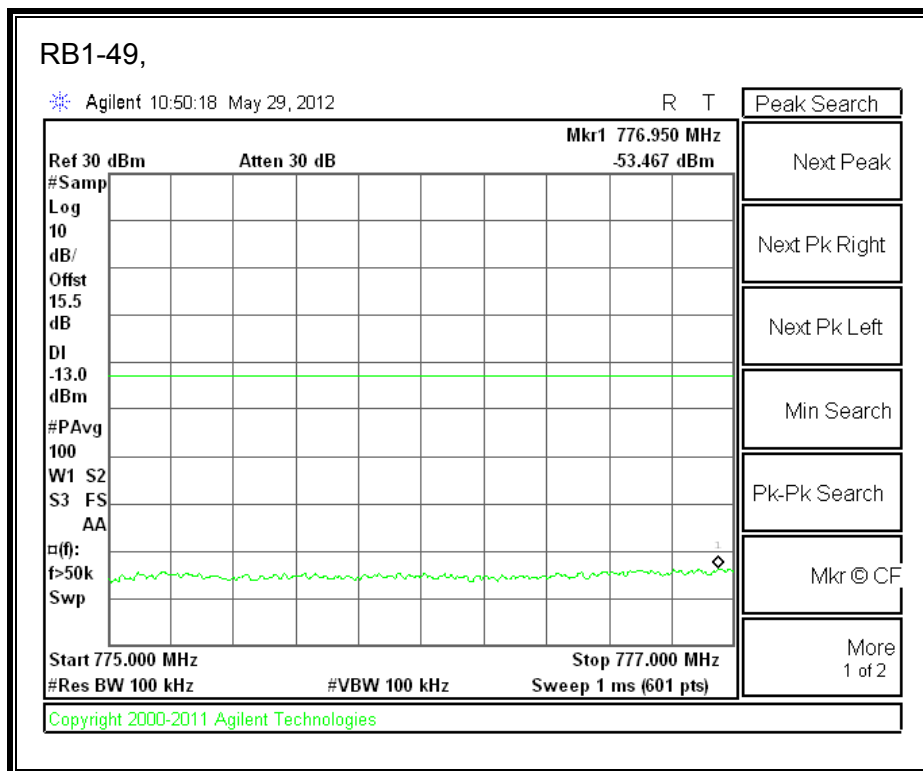

LTE 16QAM 784.5MHz Band 13, 775 - 777MHz (5MHz Bandwidth)

LTE QPSK 784.5MHz Band 13, 783 - 793MHz (5MHz Bandwidth)

LTE 16QAM 784.5MHz Band 13, 783 - 793MHz (5MHz Bandwidth)

LTE QPSK 784.5MHz Band 13, 763 - 775MHz (5MHz Bandwidth)

LTE 16QAM 784.5MHz Band 13, 763-775MHz (5MHz Bandwidth)

LTE QPSK 784.5MHz Band 13, 793 - 805MHz (5MHz Bandwidth)

LTE 16QAM 784.5MHz Band 13, 793 - 805MHz (5MHz Bandwidth)

LTE QPSK 782MHz Band 13, 775 - 777MHz (10MHz Bandwidth)

LTE 16QAM Band 13, 775 - 777MHz (10MHz Bandwidth)

LTE QPSK 782MHz Band 13, 783 - 793MHz (10MHz Bandwidth)

LTE 16QAM Band 13, 782MHz 783 - 793MHz (10MHz Bandwidth)

LTE QPSK 782MHz Band 13, 763 - 775MHz (10MHz Bandwidth)

LTE QPSK Band 13, 793 - 805MHz (10MHz Bandwidth)

LTE 16QAM Band 13, 793 - 805MHz (10MHz Bandwidth)

8.2.6. A1429 UAT PORT LTE BAND 25

LTE QPSK Band 25 (1.4 MHz BAND WIDTH)

LTE 16QAM Band 25 (1.4 MHz BAND WIDTH)