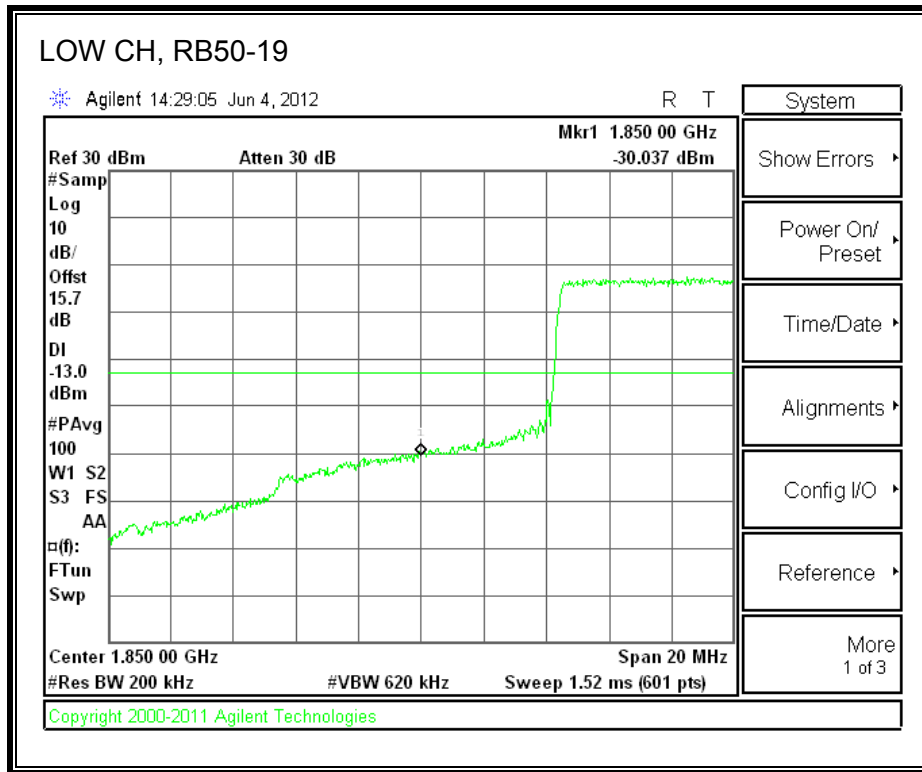

LTE 16QAM Band 2 (1.4 MHz BAND WIDTH)

LTE QPSK Band 2 (3.0 MHz BAND WIDTH)

LTE 16QAM Band 2 (3.0 MHz BAND WIDTH)

LTE QPSK Band 5 (5.0 MHz BAND WIDTH)

LTE 16QAM Band 2 (5.0 MHz BAND WIDTH)

LTE QPSK Band 2 (10.0 MHz BAND WIDTH)

LTE 16QAM Band 2 (10.0 MHz BAND WIDTH)

LTE QPSK Band 2 (15.0 MHz BAND WIDTH)

LTE 16QAM Band 2 (15.0 MHz BAND WIDTH)

LTE QPSK Band 2 (20.0 MHz BAND WIDTH)

LTE 16QAM Band 2 (20.0 MHz BAND WIDTH)

8.2.8. A1428 UAT PORT LTE BAND 4

LTE QPSK Band 4 (1.4 MHz BAND WIDTH)

LTE 16QAM Band 4 (1.4 MHz BAND WIDTH)

LTE QPSK Band 4 (3.0 MHz BAND WIDTH)

LTE 16QAM Band 4 (3.0 MHz BAND WIDTH)

LTE QPSK Band 4 (5.0 MHz BAND WIDTH)

LTE 16QAM Band 4 (5.0 MHz BAND WIDTH)