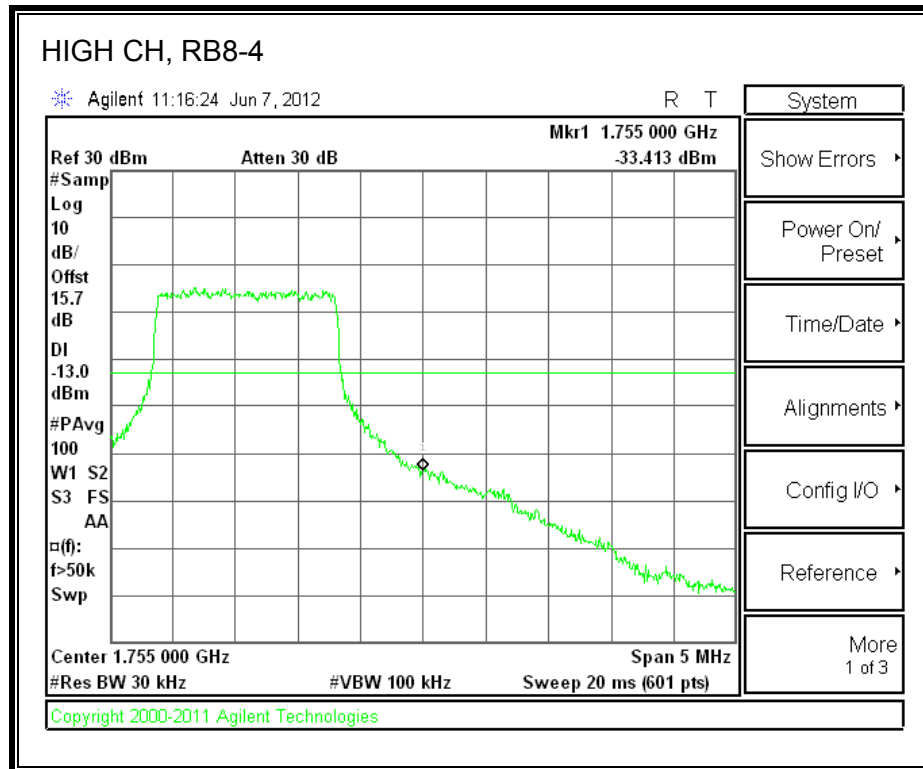

LTE 16QAM Band 2 (10.0 MHz BAND WIDTH)

LTE QPSK Band 2 (15.0 MHz BAND WIDTH)

LTE 16QAM Band 2 (15.0 MHz BAND WIDTH)

LTE QPSK Band 2 (20.0 MHz BAND WIDTH)

LTE 16QAM Band 2 (20.0 MHz BAND WIDTH)

8.2.8. A1428 UAT PORT LTE BAND 4

LTE QPSK Band 4 (1.4 MHz BAND WIDTH)

LTE 16QAM Band 4 (1.4 MHz BAND WIDTH)

LTE QPSK Band 4 (3.0 MHz BAND WIDTH)

LTE 16QAM Band 4 (3.0 MHz BAND WIDTH)

LTE QPSK Band 4 (5.0 MHz BAND WIDTH)

LTE 16QAM Band 4 (5.0 MHz BAND WIDTH)

LTE QPSK Band 4 (10.0 MHz BAND WIDTH)

LTE 16QAM Band 4 (10.0 MHz BAND WIDTH)

LTE QPSK Band 4 (15.0 MHz BAND WIDTH)

LTE 16QAM Band 4 (15.0 MHz BAND WIDTH)

LTE QPSK Band 4 (20.0 MHz BAND WIDTH)

LTE 16QAM Band 4 (20.0 MHz BAND WIDTH)

8.2.9. A1428 UAT PORT LTE BAND 17

LTE QPSK Band 17 (5.0 MHz BAND WIDTH)

LTE 16QAM Band 17 (5.0 MHz BAND WIDTH)

LTE QPSK Band 17 (10.0 MHz BAND WIDTH)

LTE 16QAM Band 17 (10.0 MHz BAND WIDTH)