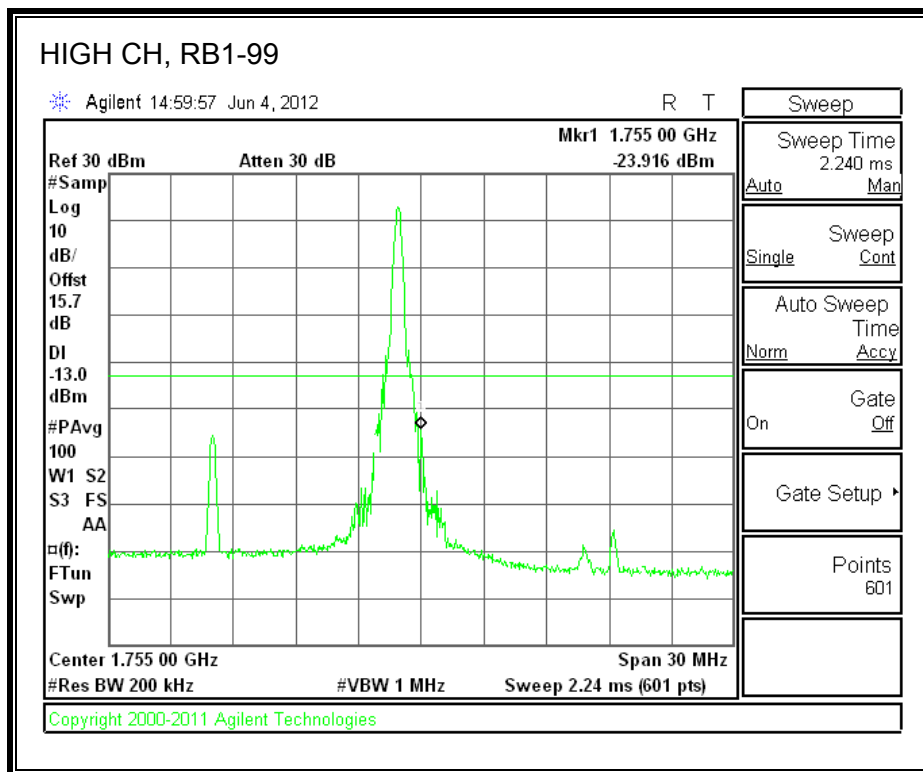

LTE 16QAM Band 2 (10.0 MHz BAND WIDTH)

LTE QPSK Band 2 (15.0 MHz BAND WIDTH)

LTE 16QAM Band 2 (15.0 MHz BAND WIDTH)

LTE QPSK Band 2 (20.0 MHz BAND WIDTH)

LTE 16QAM Band 2 (20.0 MHz BAND WIDTH)

8.2.8. A1428 UAT PORT LTE BAND 4

LTE QPSK Band 4 (1.4 MHz BAND WIDTH)

LTE 16QAM Band 4 (1.4 MHz BAND WIDTH)

LTE QPSK Band 4 (3.0 MHz BAND WIDTH)

LTE 16QAM Band 4 (3.0 MHz BAND WIDTH)

LTE QPSK Band 4 (5.0 MHz BAND WIDTH)

LTE 16QAM Band 4 (5.0 MHz BAND WIDTH)

LTE QPSK Band 4 (10.0 MHz BAND WIDTH)

LTE 16QAM Band 4 (10.0 MHz BAND WIDTH)

LTE QPSK Band 4 (15.0 MHz BAND WIDTH)

LTE 16QAM Band 4 (15.0 MHz BAND WIDTH)

LTE QPSK Band 4 (20.0 MHz BAND WIDTH)

LTE 16QAM Band 4 (20.0 MHz BAND WIDTH)

8.2.9. A1428 UAT PORT LTE BAND 17

LTE QPSK Band 17 (5.0 MHz BAND WIDTH)

LTE 16QAM Band 17 (5.0 MHz BAND WIDTH)

LTE QPSK Band 17 (10.0 MHz BAND WIDTH)

LTE 16QAM Band 17 (10.0 MHz BAND WIDTH)