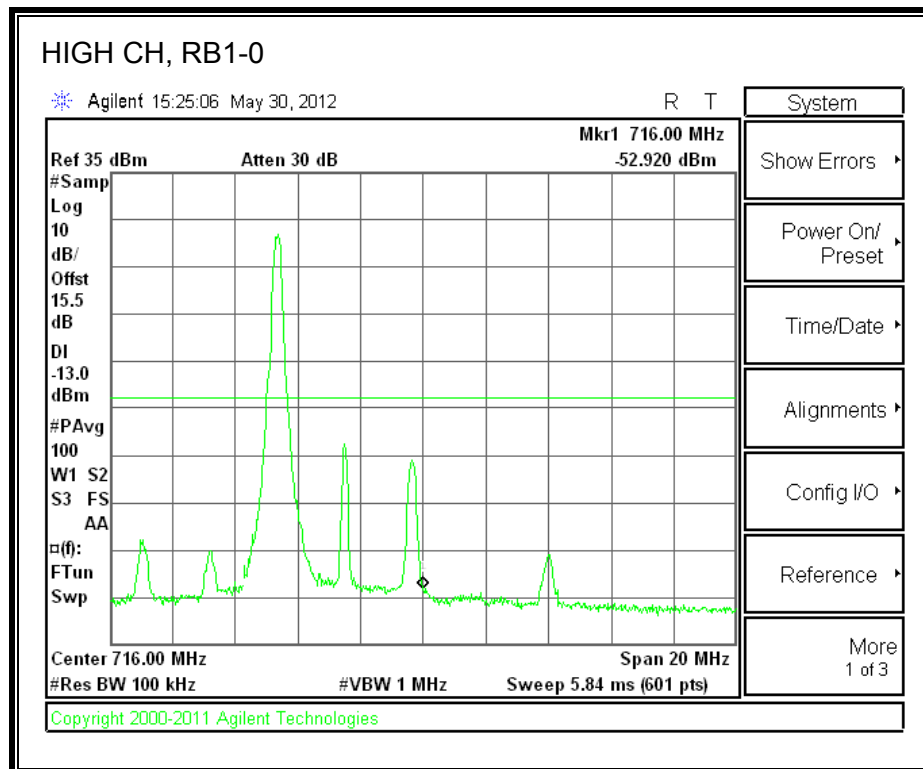

LTE QPSK Band 4 (20.0 MHz BAND WIDTH)

LTE 16QAM Band 4 (20.0 MHz BAND WIDTH)

8.2.3. A1428 LAT PORT LTE BAND 17

LTE QPSK Band 17 (5.0 MHz BAND WIDTH)

LTE 16QAM Band 17 (5.0 MHz BAND WIDTH)

LTE QPSK Band 17 (10.0 MHz BAND WIDTH)