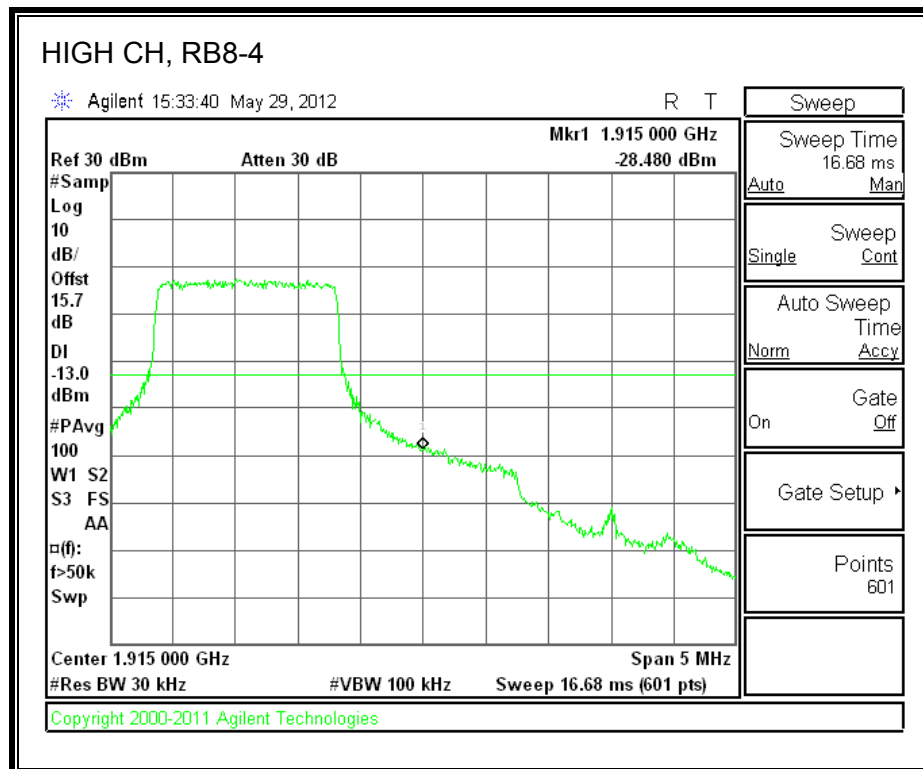

LTE 16QAM Band 13, 775 - 777MHz (10MHz Bandwidth)

LTE QPSK 782MHz Band 13, 783 - 793MHz (10MHz Bandwidth)

LTE 16QAM Band 13, 782MHz 783 - 793MHz (10MHz Bandwidth)

LTE QPSK 782MHz Band 13, 763 - 775MHz (10MHz Bandwidth)

LTE QPSK Band 13, 793 - 805MHz (10MHz Bandwidth)

LTE 16QAM Band 13, 793 - 805MHz (10MHz Bandwidth)

8.2.6. A1429 UAT PORT LTE BAND 25

LTE QPSK Band 25 (1.4 MHz BAND WIDTH)

LTE 16QAM Band 25 (1.4 MHz BAND WIDTH)

LTE QPSK Band 25 (3.0 MHz BAND WIDTH)

LTE 16QAM Band 25 (3.0 MHz BAND WIDTH)

LTE QPSK Band 25 (5.0 MHz BAND WIDTH)

LTE 16QAM Band 25 (5.0 MHz BAND WIDTH)

LTE QPSK Band 25 (10.0 MHz BAND WIDTH)

LTE 16QAM Band 25 (10.0 MHz BAND WIDTH)