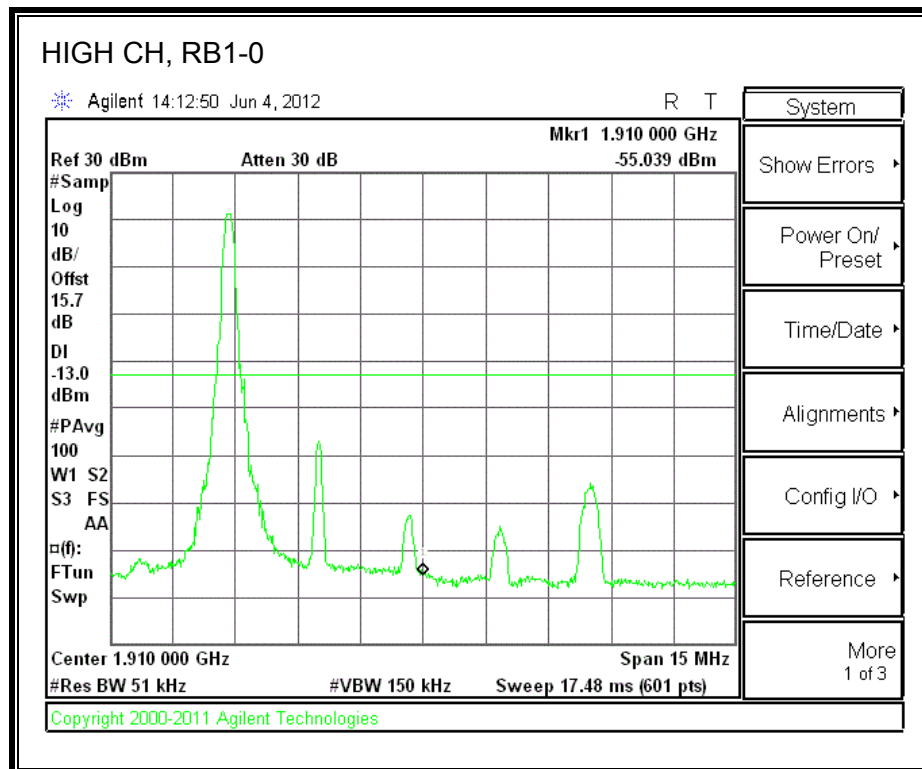

LTE QPSK Band 25 (15.0 MHz BAND WIDTH)

LTE 16QAM Band 2 (15.0 MHz BAND WIDTH)

LTE QPSK Band 25 (20.0 MHz BAND WIDTH)

LTE 16QAM Band 25 (20.0 MHz BAND WIDTH)

8.2.7. A1428 LAT PORT LTE BAND 2

LTE QPSK Band 2 (1.4 MHz BAND WIDTH)

LTE 16QAM Band 2 (1.4 MHz BAND WIDTH)

LTE QPSK Band 2 (3.0 MHz BAND WIDTH)

LTE 16QAM Band 2 (3.0 MHz BAND WIDTH)

LTE QPSK Band 5 (5.0 MHz BAND WIDTH)

LTE 16QAM Band 2 (5.0 MHz BAND WIDTH)

LTE QPSK Band 2 (10.0 MHz BAND WIDTH)

LTE 16QAM Band 2 (10.0 MHz BAND WIDTH)

LTE QPSK Band 2 (15.0 MHz BAND WIDTH)

LTE 16QAM Band 2 (15.0 MHz BAND WIDTH)

LTE QPSK Band 2 (20.0 MHz BAND WIDTH)

LTE 16QAM Band 2 (20.0 MHz BAND WIDTH)

8.2.8. A1428 UAT PORT LTE BAND 4