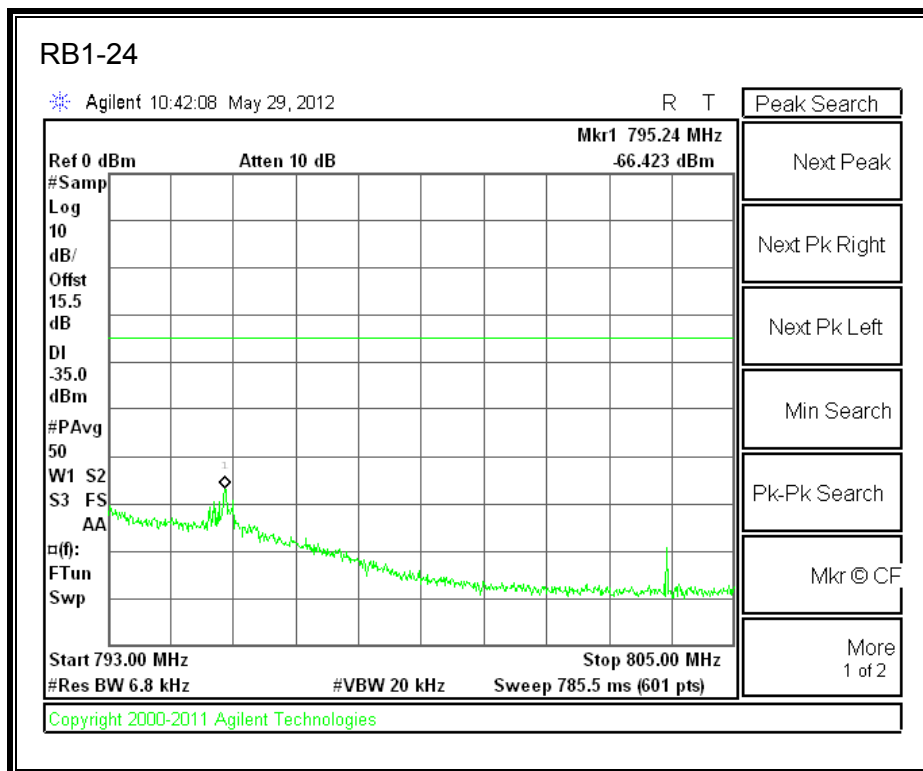

LTE 16QAM 784.5MHz Band 13, 775 - 777MHz (5MHz Bandwidth)

LTE QPSK 784.5MHz Band 13, 783 - 793MHz (5MHz Bandwidth)

LTE 16QAM 784.5MHz Band 13, 783 - 793MHz (5MHz Bandwidth)

LTE QPSK 784.5MHz Band 13, 763 - 775MHz (5MHz Bandwidth)

LTE 16QAM 784.5MHz Band 13, 763-775MHz (5MHz Bandwidth)

LTE QPSK 784.5MHz Band 13, 793 - 805MHz (5MHz Bandwidth)

LTE 16QAM 784.5MHz Band 13, 793 - 805MHz (5MHz Bandwidth)

LTE QPSK 782MHz Band 13, 775 - 777MHz (10MHz Bandwidth)

LTE 16QAM Band 13, 775 - 777MHz (10MHz Bandwidth)

LTE QPSK 782MHz Band 13, 783 - 793MHz (10MHz Bandwidth)

LTE 16QAM Band 13, 782MHz 783 - 793MHz (10MHz Bandwidth)

LTE QPSK 782MHz Band 13, 763 - 775MHz (10MHz Bandwidth)

LTE QPSK Band 13, 793 - 805MHz (10MHz Bandwidth)

LTE 16QAM Band 13, 793 - 805MHz (10MHz Bandwidth)

8.2.6. A1429 UAT PORT LTE BAND 25

LTE QPSK Band 25 (1.4 MHz BAND WIDTH)

LTE 16QAM Band 25 (1.4 MHz BAND WIDTH)