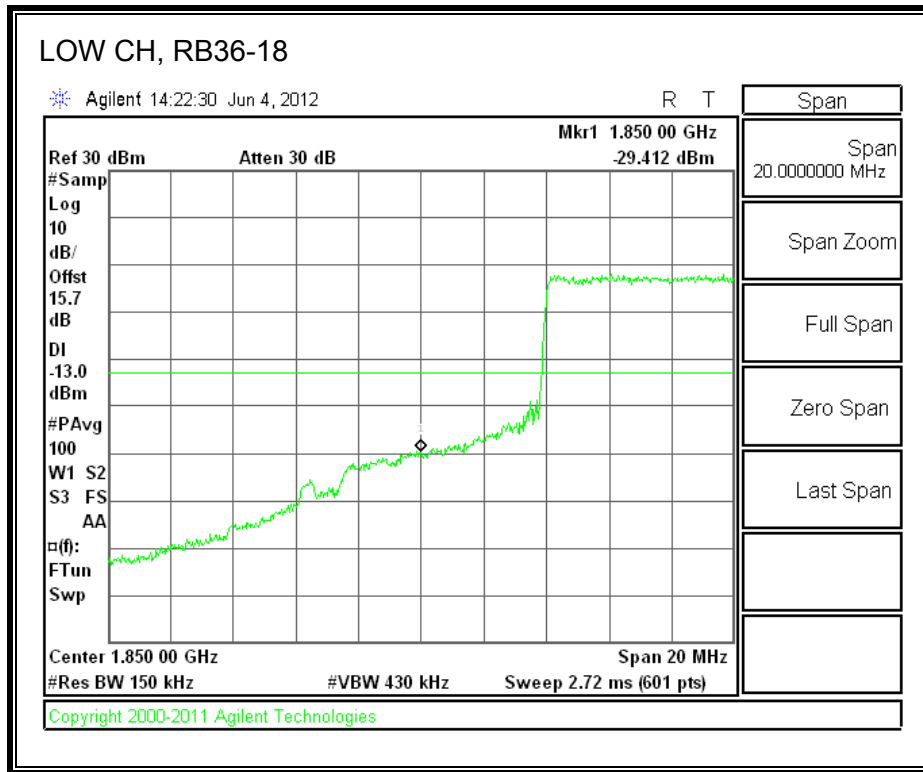

LTE 16QAM Band 2 (1.4 MHz BAND WIDTH)

LTE QPSK Band 2 (3.0 MHz BAND WIDTH)

LTE 16QAM Band 2 (3.0 MHz BAND WIDTH)

LTE QPSK Band 5 (5.0 MHz BAND WIDTH)

LTE 16QAM Band 2 (5.0 MHz BAND WIDTH)

LTE QPSK Band 2 (10.0 MHz BAND WIDTH)

LTE 16QAM Band 2 (10.0 MHz BAND WIDTH)

LTE QPSK Band 2 (15.0 MHz BAND WIDTH)

LTE 16QAM Band 2 (15.0 MHz BAND WIDTH)

LTE QPSK Band 2 (20.0 MHz BAND WIDTH)

LTE 16QAM Band 2 (20.0 MHz BAND WIDTH)

8.2.8. A1428 UAT PORT LTE BAND 4

LTE QPSK Band 4 (1.4 MHz BAND WIDTH)

LTE 16QAM Band 4 (1.4 MHz BAND WIDTH)

LTE QPSK Band 4 (3.0 MHz BAND WIDTH)

LTE 16QAM Band 4 (3.0 MHz BAND WIDTH)

LTE QPSK Band 4 (5.0 MHz BAND WIDTH)

LTE 16QAM Band 4 (5.0 MHz BAND WIDTH)

LTE QPSK Band 4 (10.0 MHz BAND WIDTH)

LTE 16QAM Band 4 (10.0 MHz BAND WIDTH)

LTE QPSK Band 4 (15.0 MHz BAND WIDTH)

LTE 16QAM Band 4 (15.0 MHz BAND WIDTH)

LTE QPSK Band 4 (20.0 MHz BAND WIDTH)

LTE 16QAM Band 4 (20.0 MHz BAND WIDTH)