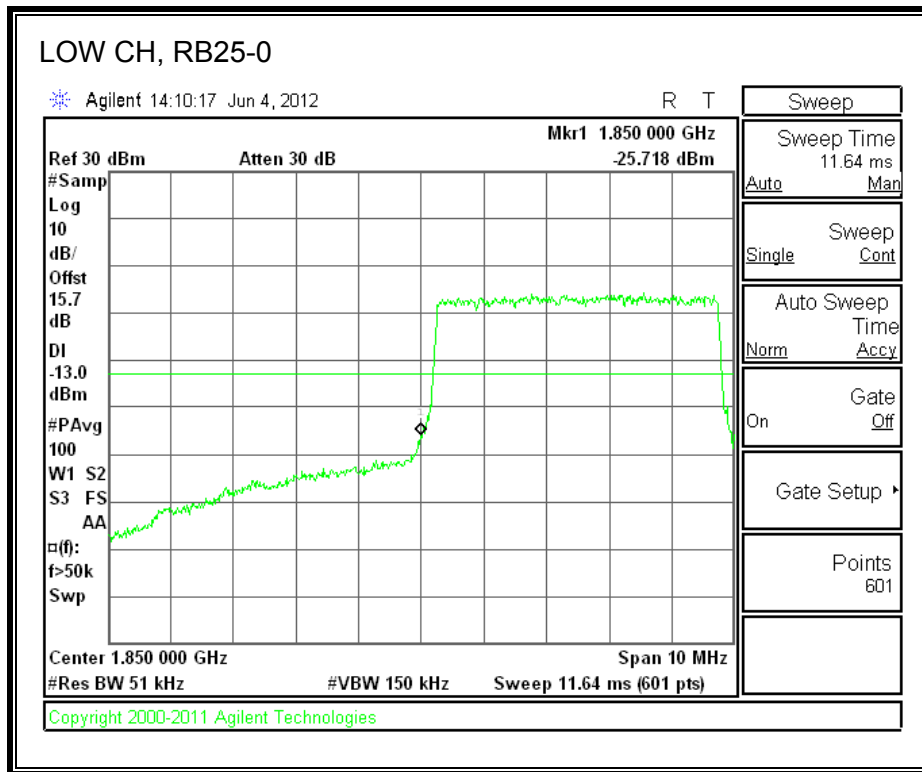

LTE QPSK Band 25 (15.0 MHz BAND WIDTH)

LTE 16QAM Band 2 (15.0 MHz BAND WIDTH)

LTE QPSK Band 25 (20.0 MHz BAND WIDTH)

LTE 16QAM Band 25 (20.0 MHz BAND WIDTH)

8.2.7. A1428 LAT PORT LTE BAND 2

LTE QPSK Band 2 (1.4 MHz BAND WIDTH)

LTE 16QAM Band 2 (1.4 MHz BAND WIDTH)

LTE QPSK Band 2 (3.0 MHz BAND WIDTH)

LTE 16QAM Band 2 (3.0 MHz BAND WIDTH)

LTE QPSK Band 5 (5.0 MHz BAND WIDTH)

LTE 16QAM Band 2 (5.0 MHz BAND WIDTH)

LTE QPSK Band 2 (10.0 MHz BAND WIDTH)

LTE 16QAM Band 2 (10.0 MHz BAND WIDTH)

LTE QPSK Band 2 (15.0 MHz BAND WIDTH)

LTE 16QAM Band 2 (15.0 MHz BAND WIDTH)

LTE QPSK Band 2 (20.0 MHz BAND WIDTH)

LTE 16QAM Band 2 (20.0 MHz BAND WIDTH)

8.2.8. A1428 UAT PORT LTE BAND 4