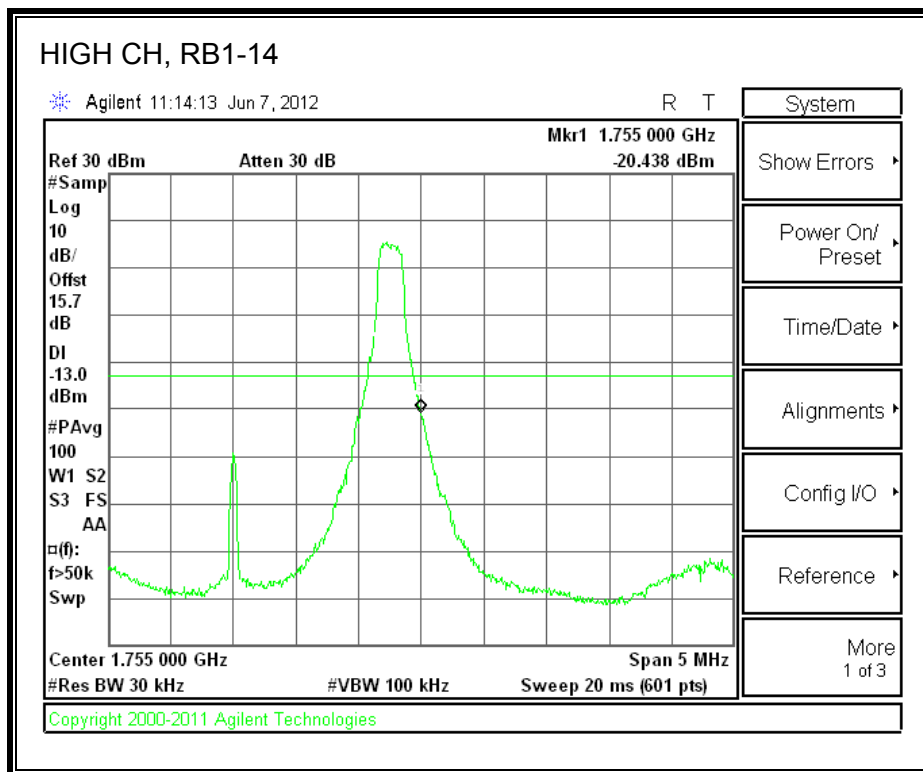

LTE 16QAM Band 2 (10.0 MHz BAND WIDTH)

LTE QPSK Band 2 (15.0 MHz BAND WIDTH)

LTE 16QAM Band 2 (15.0 MHz BAND WIDTH)

LTE QPSK Band 2 (20.0 MHz BAND WIDTH)

LTE 16QAM Band 2 (20.0 MHz BAND WIDTH)

8.2.8. A1428 UAT PORT LTE BAND 4

LTE QPSK Band 4 (1.4 MHz BAND WIDTH)

LTE 16QAM Band 4 (1.4 MHz BAND WIDTH)

LTE QPSK Band 4 (3.0 MHz BAND WIDTH)

LTE 16QAM Band 4 (3.0 MHz BAND WIDTH)

LTE QPSK Band 4 (5.0 MHz BAND WIDTH)

LTE 16QAM Band 4 (5.0 MHz BAND WIDTH)

LTE QPSK Band 4 (10.0 MHz BAND WIDTH)

LTE 16QAM Band 4 (10.0 MHz BAND WIDTH)

LTE QPSK Band 4 (15.0 MHz BAND WIDTH)

LTE 16QAM Band 4 (15.0 MHz BAND WIDTH)

LTE QPSK Band 4 (20.0 MHz BAND WIDTH)

LTE 16QAM Band 4 (20.0 MHz BAND WIDTH)