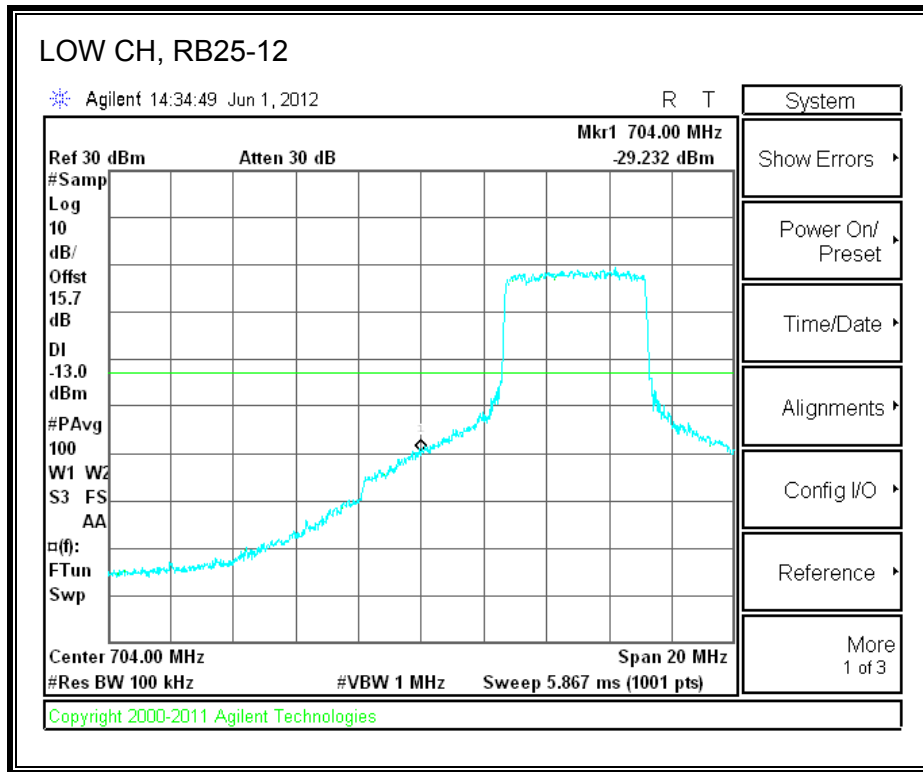

LTE QPSK Band 4 (1.4 MHz BAND WIDTH)

LTE 16QAM Band 4 (1.4 MHz BAND WIDTH)

LTE QPSK Band 4 (3.0 MHz BAND WIDTH)

LTE 16QAM Band 4 (3.0 MHz BAND WIDTH)

LTE QPSK Band 4 (5.0 MHz BAND WIDTH)

LTE 16QAM Band 4 (5.0 MHz BAND WIDTH)

LTE QPSK Band 4 (10.0 MHz BAND WIDTH)

LTE 16QAM Band 4 (10.0 MHz BAND WIDTH)

LTE QPSK Band 4 (15.0 MHz BAND WIDTH)

LTE 16QAM Band 4 (15.0 MHz BAND WIDTH)

LTE QPSK Band 4 (20.0 MHz BAND WIDTH)

LTE 16QAM Band 4 (20.0 MHz BAND WIDTH)

8.2.9. A1428 UAT PORT LTE BAND 17

LTE QPSK Band 17 (5.0 MHz BAND WIDTH)

LTE 16QAM Band 17 (5.0 MHz BAND WIDTH)

LTE QPSK Band 17 (10.0 MHz BAND WIDTH)

LTE 16QAM Band 17 (10.0 MHz BAND WIDTH)