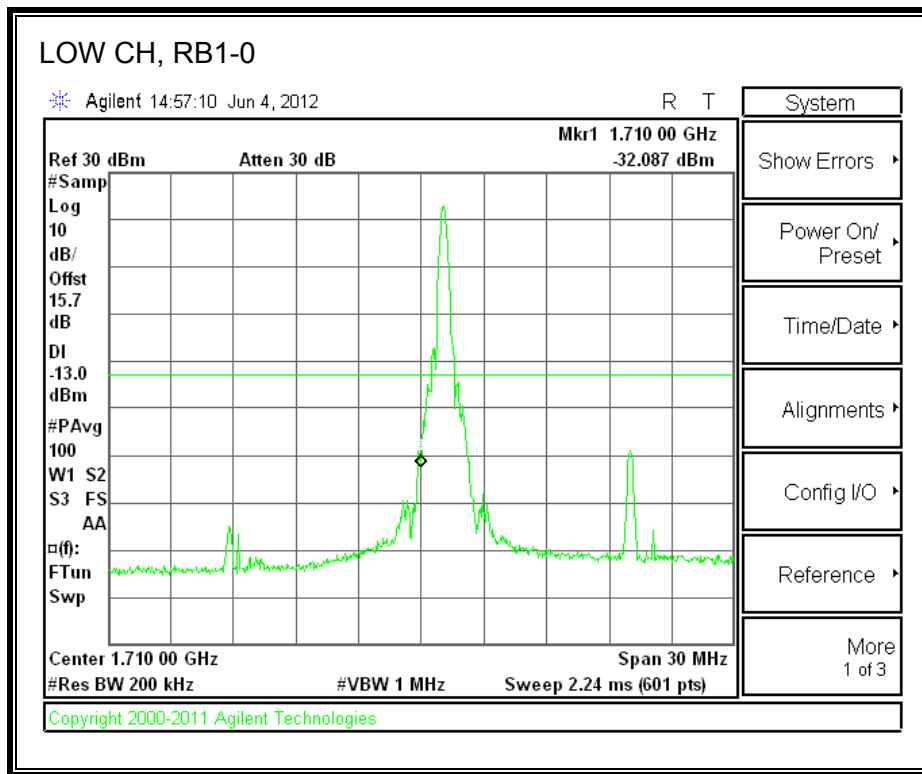

LTE QPSK Band 4 (1.4 MHz BAND WIDTH)

LTE 16QAM Band 4 (1.4 MHz BAND WIDTH)

LTE QPSK Band 4 (3.0 MHz BAND WIDTH)

LTE 16QAM Band 4 (3.0 MHz BAND WIDTH)

LTE QPSK Band 4 (5.0 MHz BAND WIDTH)

LTE 16QAM Band 4 (5.0 MHz BAND WIDTH)

LTE QPSK Band 4 (10.0 MHz BAND WIDTH)

LTE 16QAM Band 4 (10.0 MHz BAND WIDTH)

LTE QPSK Band 4 (15.0 MHz BAND WIDTH)

LTE 16QAM Band 4 (15.0 MHz BAND WIDTH)

LTE QPSK Band 4 (20.0 MHz BAND WIDTH)

LTE 16QAM Band 4 (20.0 MHz BAND WIDTH)

8.2.9. A1428 UAT PORT LTE BAND 17

LTE QPSK Band 17 (5.0 MHz BAND WIDTH)

LTE 16QAM Band 17 (5.0 MHz BAND WIDTH)

LTE QPSK Band 17 (10.0 MHz BAND WIDTH)

LTE 16QAM Band 17 (10.0 MHz BAND WIDTH)