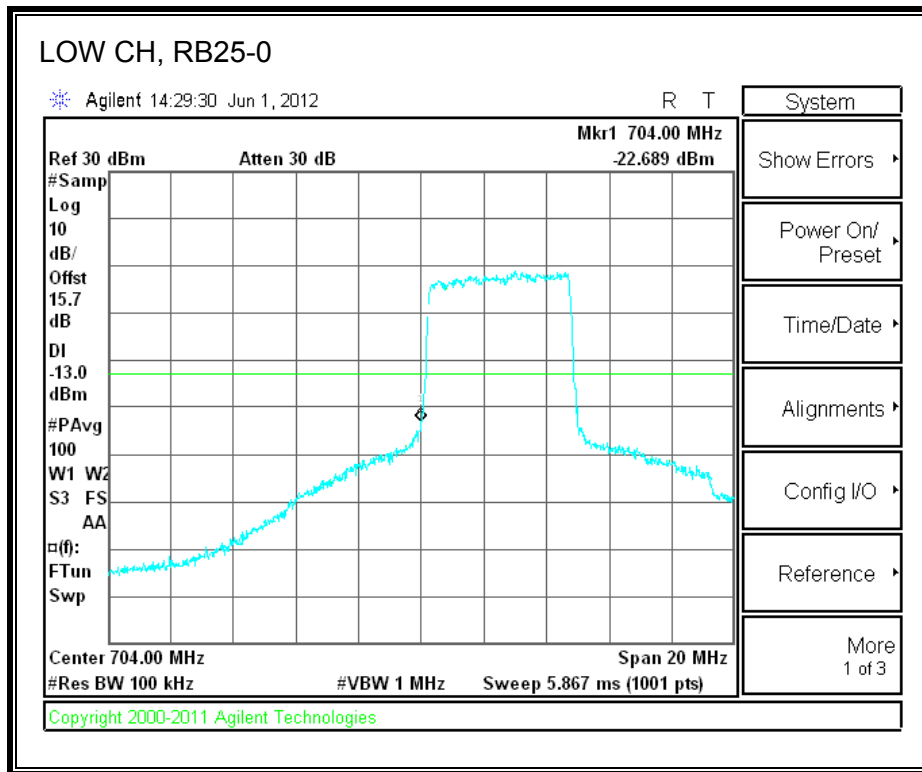

LTE QPSK Band 4 (1.4 MHz BAND WIDTH)

LTE 16QAM Band 4 (1.4 MHz BAND WIDTH)

LTE QPSK Band 4 (3.0 MHz BAND WIDTH)

LTE 16QAM Band 4 (3.0 MHz BAND WIDTH)

LTE QPSK Band 4 (5.0 MHz BAND WIDTH)

LTE 16QAM Band 4 (5.0 MHz BAND WIDTH)

LTE QPSK Band 4 (10.0 MHz BAND WIDTH)

LTE 16QAM Band 4 (10.0 MHz BAND WIDTH)

LTE QPSK Band 4 (15.0 MHz BAND WIDTH)

LTE 16QAM Band 4 (15.0 MHz BAND WIDTH)

LTE QPSK Band 4 (20.0 MHz BAND WIDTH)

LTE 16QAM Band 4 (20.0 MHz BAND WIDTH)

8.2.9. A1428 UAT PORT LTE BAND 17

LTE QPSK Band 17 (5.0 MHz BAND WIDTH)

LTE 16QAM Band 17 (5.0 MHz BAND WIDTH)

LTE QPSK Band 17 (10.0 MHz BAND WIDTH)

LTE 16QAM Band 17 (10.0 MHz BAND WIDTH)