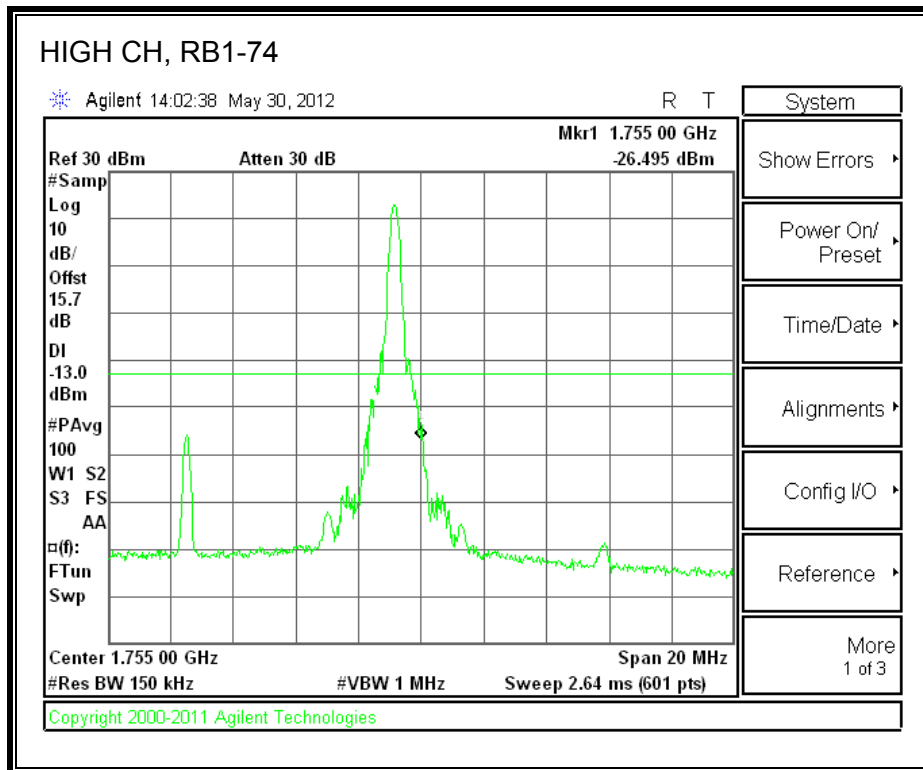

LTE QPSK Band 4 (5.0 MHz BAND WIDTH)

LTE 16QAM Band 4 (5.0 MHz BAND WIDTH)

LTE QPSK Band 4 (10.0 MHz BAND WIDTH)

LTE 16QAM Band 4 (10.0 MHz BAND WIDTH)

LTE QPSK Band 4 (15.0 MHz BAND WIDTH)

LTE 16QAM Band 4 (15.0 MHz BAND WIDTH)

LTE QPSK Band 4 (20.0 MHz BAND WIDTH)

LTE 16QAM Band 4 (20.0 MHz BAND WIDTH)

8.2.3. A1428 LAT PORT LTE BAND 17

LTE QPSK Band 17 (5.0 MHz BAND WIDTH)

LTE 16QAM Band 17 (5.0 MHz BAND WIDTH)

LTE QPSK Band 17 (10.0 MHz BAND WIDTH)