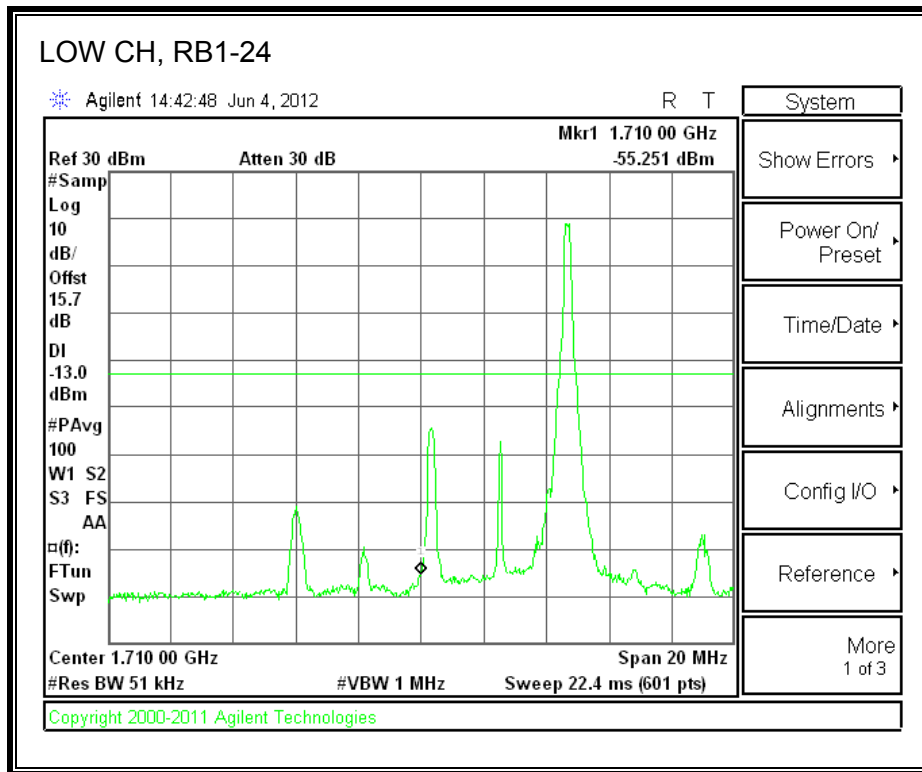

LTE 16QAM Band 2 (10.0 MHz BAND WIDTH)

LTE QPSK Band 2 (15.0 MHz BAND WIDTH)

LTE 16QAM Band 2 (15.0 MHz BAND WIDTH)

LTE QPSK Band 2 (20.0 MHz BAND WIDTH)

LTE 16QAM Band 2 (20.0 MHz BAND WIDTH)

8.2.8. A1428 UAT PORT LTE BAND 4

LTE QPSK Band 4 (1.4 MHz BAND WIDTH)

LTE 16QAM Band 4 (1.4 MHz BAND WIDTH)

LTE QPSK Band 4 (3.0 MHz BAND WIDTH)

LTE 16QAM Band 4 (3.0 MHz BAND WIDTH)

LTE QPSK Band 4 (5.0 MHz BAND WIDTH)

LTE 16QAM Band 4 (5.0 MHz BAND WIDTH)

LTE QPSK Band 4 (10.0 MHz BAND WIDTH)

LTE 16QAM Band 4 (10.0 MHz BAND WIDTH)

LTE QPSK Band 4 (15.0 MHz BAND WIDTH)

LTE 16QAM Band 4 (15.0 MHz BAND WIDTH)

LTE QPSK Band 4 (20.0 MHz BAND WIDTH)

LTE 16QAM Band 4 (20.0 MHz BAND WIDTH)