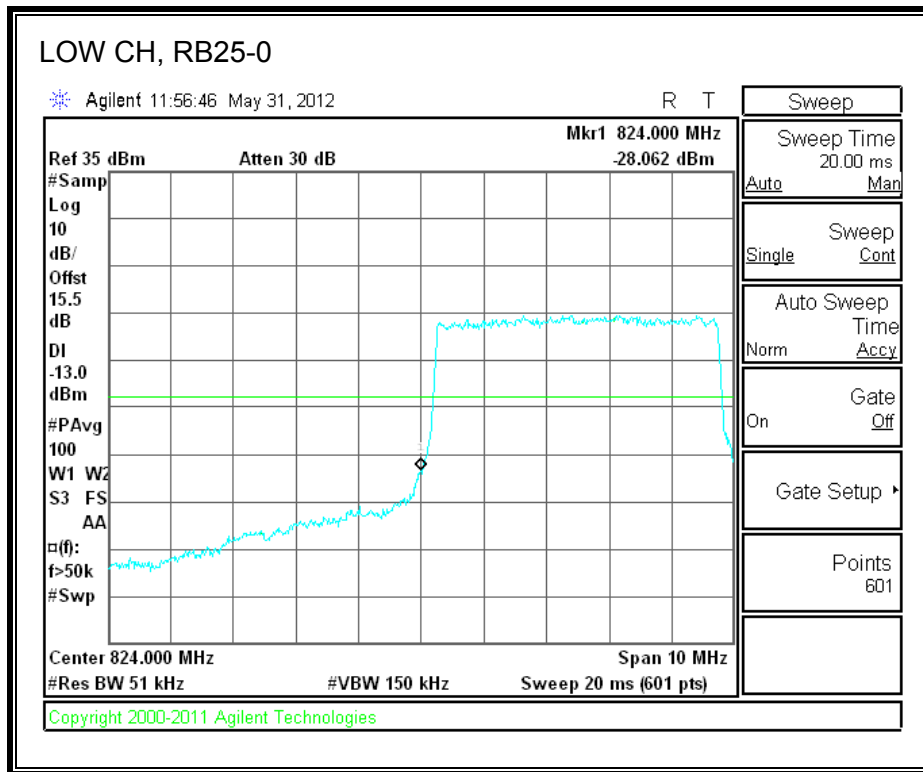

LTE 16QAM Band 17 (10.0 MHz BAND WIDTH)

8.2.4. A1428 LAT PORT LTE BAND 5

LTE QPSK Band 5 (1.4 MHz BAND WIDTH)

LTE 16QAM Band 4 (1.4 MHz BAND WIDTH)

LTE QPSK Band 5 (3.0 MHz BAND WIDTH)

LTE 16QAM Band 5 (3.0 MHz BAND WIDTH)

LTE QPSK Band 5 (5.0 MHz BAND WIDTH)

LTE 16QAM Band 5 (5.0 MHz BAND WIDTH)

LTE QPSK Band 5 (10.0 MHz BAND WIDTH)

LTE 16QAM Band 5 (10.0 MHz BAND WIDTH)

8.2.5. A1429 LAT PORT LTE BAND 13

LTE QPSK 779.5 MHz Band 13, 775 – 777MHz (5MHz Bandwidth)

LTE 16QAM 779.5MHz Band 13, 775 - 777MHz (5MHz Bandwidth)

LTE QPSK 779.5MHz Band 13, 783 - 793MHz (5MHz Bandwidth)

LTE 16QAM 779.5MHz Band 13, 783 - 793MHz (5MHz Bandwidth)

LTE QPSK 779.5MHz Band 13, 763 - 775MHz (5MHz Bandwidth)