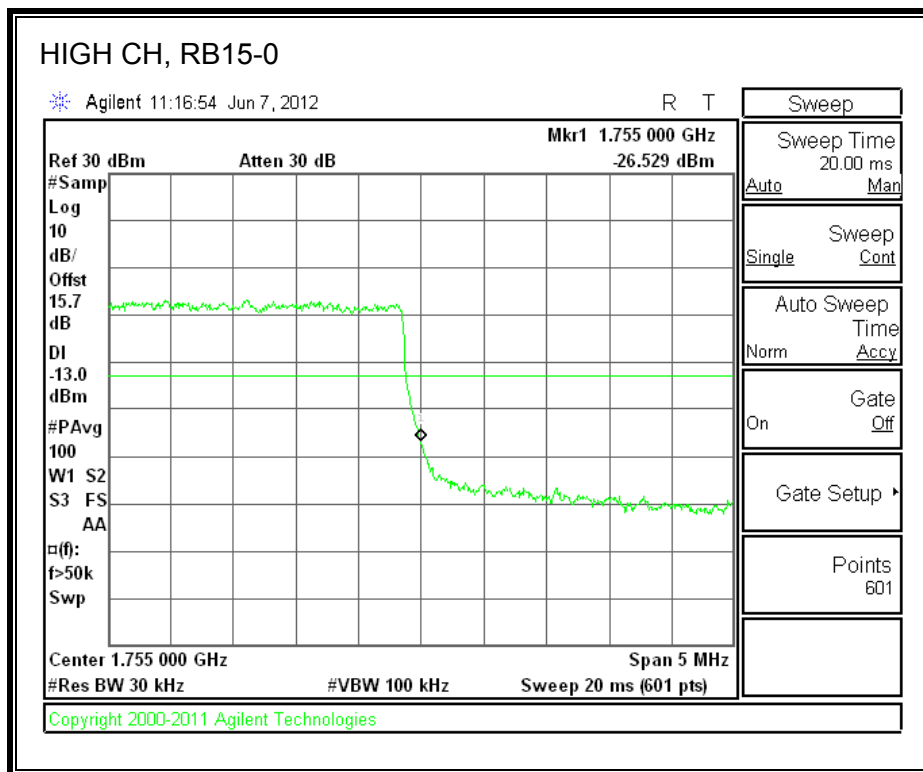

LTE 16QAM Band 2 (10.0 MHz BAND WIDTH)

LTE QPSK Band 2 (15.0 MHz BAND WIDTH)

LTE 16QAM Band 2 (15.0 MHz BAND WIDTH)

LTE QPSK Band 2 (20.0 MHz BAND WIDTH)

LTE 16QAM Band 2 (20.0 MHz BAND WIDTH)

8.2.8. A1428 UAT PORT LTE BAND 4

LTE QPSK Band 4 (1.4 MHz BAND WIDTH)

LTE 16QAM Band 4 (1.4 MHz BAND WIDTH)

LTE QPSK Band 4 (3.0 MHz BAND WIDTH)

LTE 16QAM Band 4 (3.0 MHz BAND WIDTH)

LTE QPSK Band 4 (5.0 MHz BAND WIDTH)

LTE 16QAM Band 4 (5.0 MHz BAND WIDTH)

LTE QPSK Band 4 (10.0 MHz BAND WIDTH)

LTE 16QAM Band 4 (10.0 MHz BAND WIDTH)

LTE QPSK Band 4 (15.0 MHz BAND WIDTH)

LTE 16QAM Band 4 (15.0 MHz BAND WIDTH)

LTE QPSK Band 4 (20.0 MHz BAND WIDTH)

LTE 16QAM Band 4 (20.0 MHz BAND WIDTH)

8.2.9. A1428 UAT PORT LTE BAND 17

LTE QPSK Band 17 (5.0 MHz BAND WIDTH)

LTE 16QAM Band 17 (5.0 MHz BAND WIDTH)

LTE QPSK Band 17 (10.0 MHz BAND WIDTH)

LTE 16QAM Band 17 (10.0 MHz BAND WIDTH)