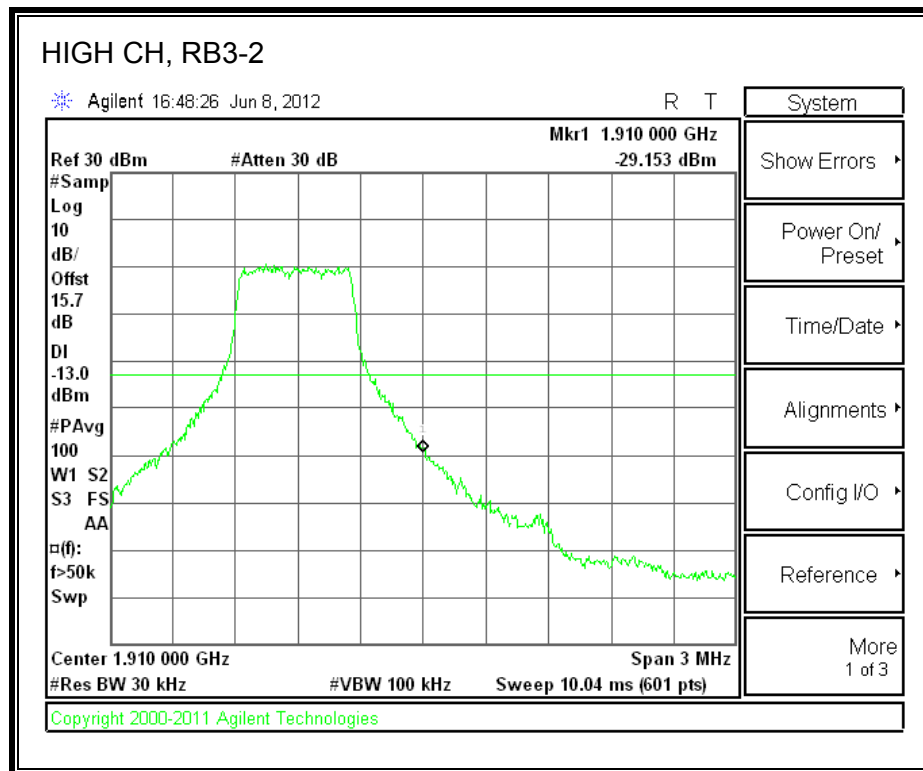

LTE QPSK Band 25 (3.0 MHz BAND WIDTH)

LTE 16QAM Band 25 (3.0 MHz BAND WIDTH)

LTE QPSK Band 25 (5.0 MHz BAND WIDTH)

LTE 16QAM Band 25 (5.0 MHz BAND WIDTH)

LTE QPSK Band 25 (10.0 MHz BAND WIDTH)

LTE 16QAM Band 25 (10.0 MHz BAND WIDTH)

LTE QPSK Band 25 (15.0 MHz BAND WIDTH)

LTE 16QAM Band 2 (15.0 MHz BAND WIDTH)

LTE QPSK Band 25 (20.0 MHz BAND WIDTH)

LTE 16QAM Band 25 (20.0 MHz BAND WIDTH)

8.2.7. A1428 LAT PORT LTE BAND 2

LTE QPSK Band 2 (1.4 MHz BAND WIDTH)

LTE 16QAM Band 2 (1.4 MHz BAND WIDTH)

LTE QPSK Band 2 (3.0 MHz BAND WIDTH)

LTE 16QAM Band 2 (3.0 MHz BAND WIDTH)

LTE QPSK Band 5 (5.0 MHz BAND WIDTH)

LTE 16QAM Band 2 (5.0 MHz BAND WIDTH)

LTE QPSK Band 2 (10.0 MHz BAND WIDTH)