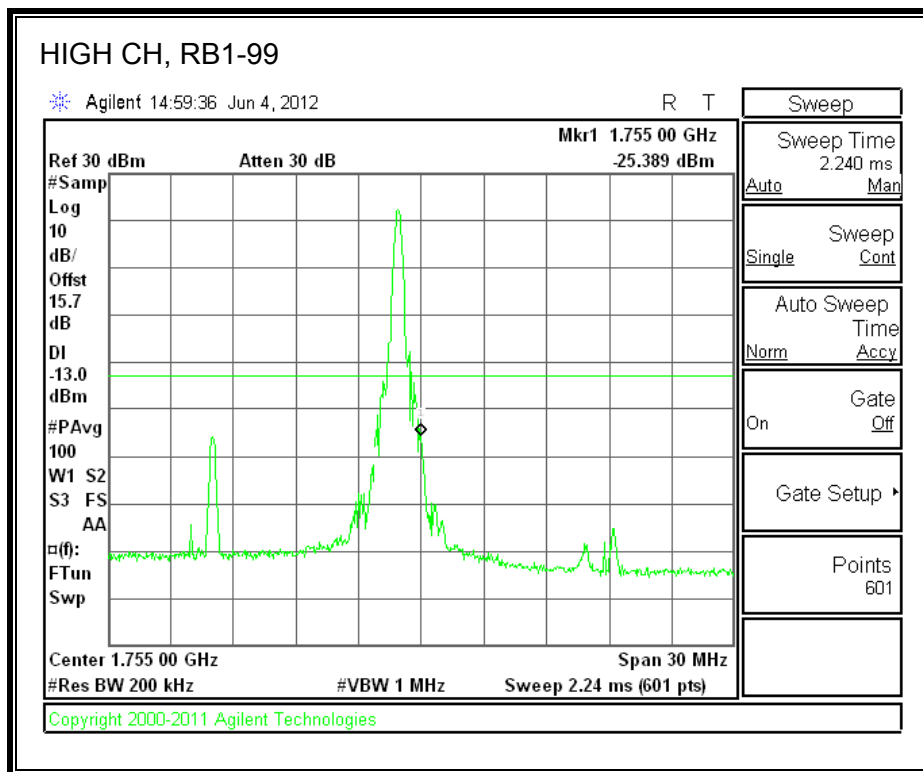

LTE 16QAM Band 2 (10.0 MHz BAND WIDTH)

LTE QPSK Band 2 (15.0 MHz BAND WIDTH)

LTE 16QAM Band 2 (15.0 MHz BAND WIDTH)

LTE QPSK Band 2 (20.0 MHz BAND WIDTH)

LTE 16QAM Band 2 (20.0 MHz BAND WIDTH)

8.2.8. A1428 UAT PORT LTE BAND 4

LTE QPSK Band 4 (1.4 MHz BAND WIDTH)

LTE 16QAM Band 4 (1.4 MHz BAND WIDTH)

LTE QPSK Band 4 (3.0 MHz BAND WIDTH)

LTE 16QAM Band 4 (3.0 MHz BAND WIDTH)

LTE QPSK Band 4 (5.0 MHz BAND WIDTH)

LTE 16QAM Band 4 (5.0 MHz BAND WIDTH)

LTE QPSK Band 4 (10.0 MHz BAND WIDTH)

LTE 16QAM Band 4 (10.0 MHz BAND WIDTH)

LTE QPSK Band 4 (15.0 MHz BAND WIDTH)

LTE 16QAM Band 4 (15.0 MHz BAND WIDTH)

LTE QPSK Band 4 (20.0 MHz BAND WIDTH)

LTE 16QAM Band 4 (20.0 MHz BAND WIDTH)

8.2.9. A1428 UAT PORT LTE BAND 17

LTE QPSK Band 17 (5.0 MHz BAND WIDTH)

LTE 16QAM Band 17 (5.0 MHz BAND WIDTH)

LTE QPSK Band 17 (10.0 MHz BAND WIDTH)

LTE 16QAM Band 17 (10.0 MHz BAND WIDTH)