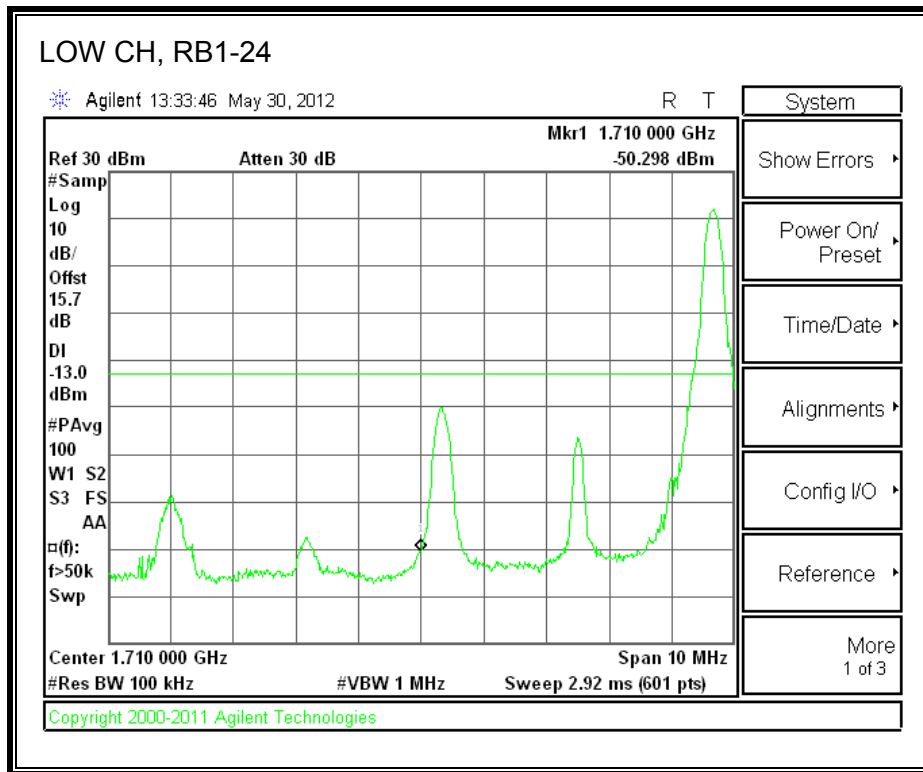

LTE QPSK Band 4 (5.0 MHz BAND WIDTH)

LTE 16QAM Band 4 (5.0 MHz BAND WIDTH)

LTE QPSK Band 4 (10.0 MHz BAND WIDTH)

LTE 16QAM Band 4 (10.0 MHz BAND WIDTH)

LTE QPSK Band 4 (15.0 MHz BAND WIDTH)

LTE 16QAM Band 4 (15.0 MHz BAND WIDTH)

LTE QPSK Band 4 (20.0 MHz BAND WIDTH)

LTE 16QAM Band 4 (20.0 MHz BAND WIDTH)

8.2.3. A1428 LAT PORT LTE BAND 17

LTE QPSK Band 17 (5.0 MHz BAND WIDTH)

LTE 16QAM Band 17 (5.0 MHz BAND WIDTH)

LTE QPSK Band 17 (10.0 MHz BAND WIDTH)