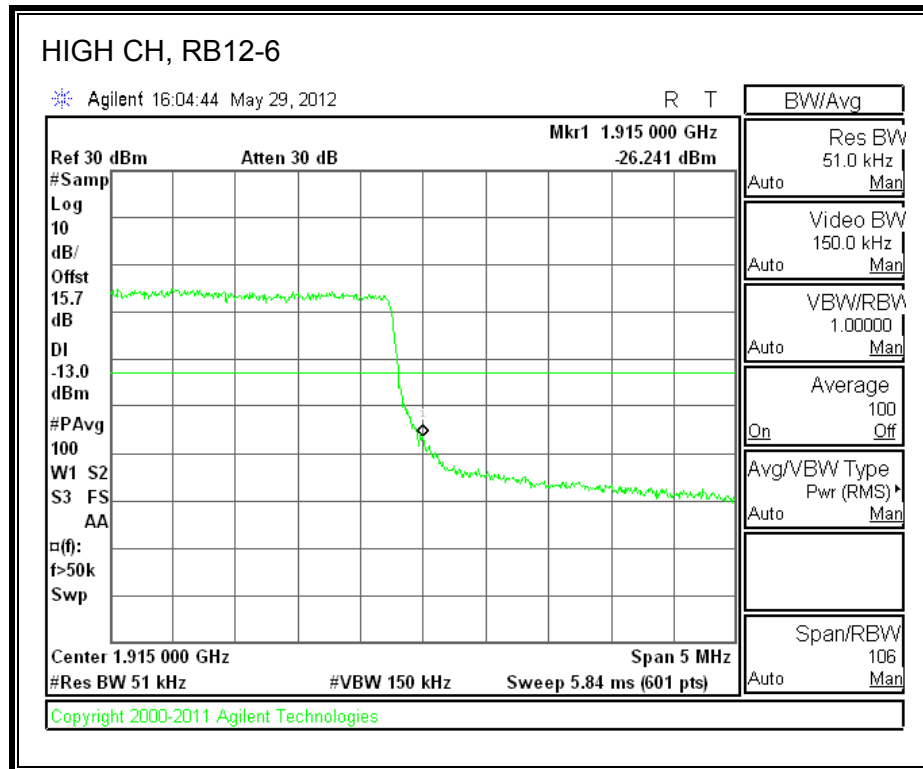

LTE QPSK Band 13, 793 - 805MHz (10MHz Bandwidth)

LTE 16QAM Band 13, 793 - 805MHz (10MHz Bandwidth)

8.2.6. A1429 UAT PORT LTE BAND 25

LTE QPSK Band 25 (1.4 MHz BAND WIDTH)

LTE 16QAM Band 25 (1.4 MHz BAND WIDTH)

LTE QPSK Band 25 (3.0 MHz BAND WIDTH)

LTE 16QAM Band 25 (3.0 MHz BAND WIDTH)

LTE QPSK Band 25 (5.0 MHz BAND WIDTH)

LTE 16QAM Band 25 (5.0 MHz BAND WIDTH)

LTE QPSK Band 25 (10.0 MHz BAND WIDTH)

LTE 16QAM Band 25 (10.0 MHz BAND WIDTH)

LTE QPSK Band 25 (15.0 MHz BAND WIDTH)

LTE 16QAM Band 2 (15.0 MHz BAND WIDTH)

LTE QPSK Band 25 (20.0 MHz BAND WIDTH)

LTE 16QAM Band 25 (20.0 MHz BAND WIDTH)

8.2.7. A1428 LAT PORT LTE BAND 2

LTE QPSK Band 2 (1.4 MHz BAND WIDTH)