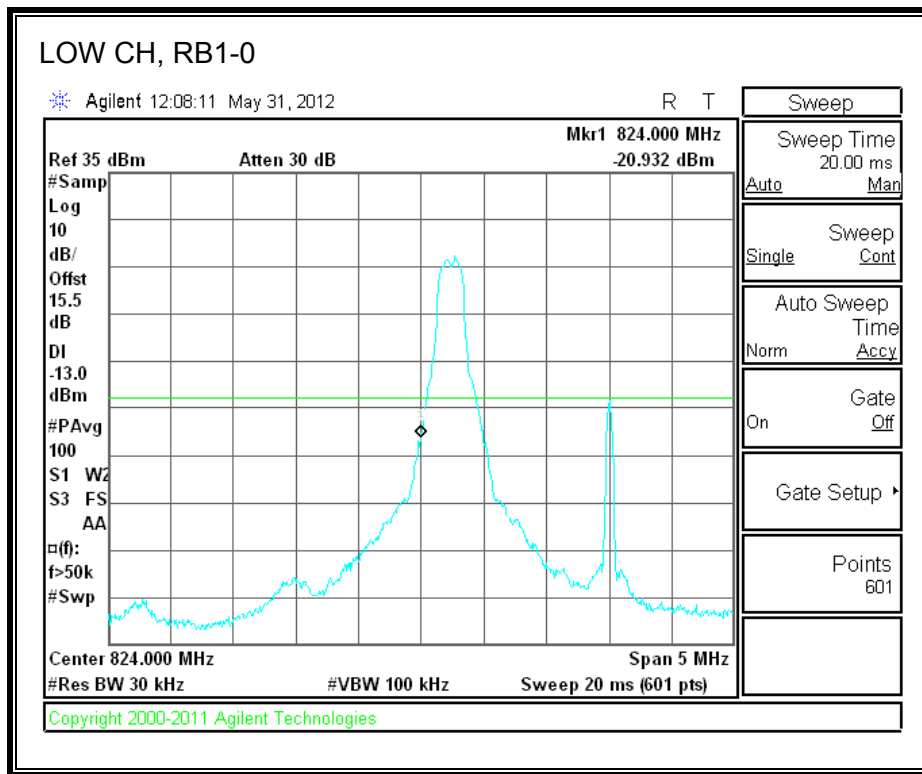

LTE QPSK Band 4 (20.0 MHz BAND WIDTH)

LTE 16QAM Band 4 (20.0 MHz BAND WIDTH)

8.2.3. A1428 LAT PORT LTE BAND 17

LTE QPSK Band 17 (5.0 MHz BAND WIDTH)

LTE 16QAM Band 17 (5.0 MHz BAND WIDTH)

LTE QPSK Band 17 (10.0 MHz BAND WIDTH)

LTE 16QAM Band 17 (10.0 MHz BAND WIDTH)

8.2.4. A1428 LAT PORT LTE BAND 5

LTE QPSK Band 5 (1.4 MHz BAND WIDTH)

LTE 16QAM Band 4 (1.4 MHz BAND WIDTH)

LTE QPSK Band 5 (3.0 MHz BAND WIDTH)

LTE 16QAM Band 5 (3.0 MHz BAND WIDTH)

LTE QPSK Band 5 (5.0 MHz BAND WIDTH)

LTE 16QAM Band 5 (5.0 MHz BAND WIDTH)

LTE QPSK Band 5 (10.0 MHz BAND WIDTH)

LTE 16QAM Band 5 (10.0 MHz BAND WIDTH)

8.2.5. A1429 LAT PORT LTE BAND 13

LTE QPSK 779.5 MHz Band 13, 775 – 777MHz (5MHz Bandwidth)

LTE 16QAM 779.5MHz Band 13, 775 - 777MHz (5MHz Bandwidth)

LTE QPSK 779.5MHz Band 13, 783 - 793MHz (5MHz Bandwidth)

LTE 16QAM 779.5MHz Band 13, 783 - 793MHz (5MHz Bandwidth)

LTE QPSK 779.5MHz Band 13, 763 - 775MHz (5MHz Bandwidth)