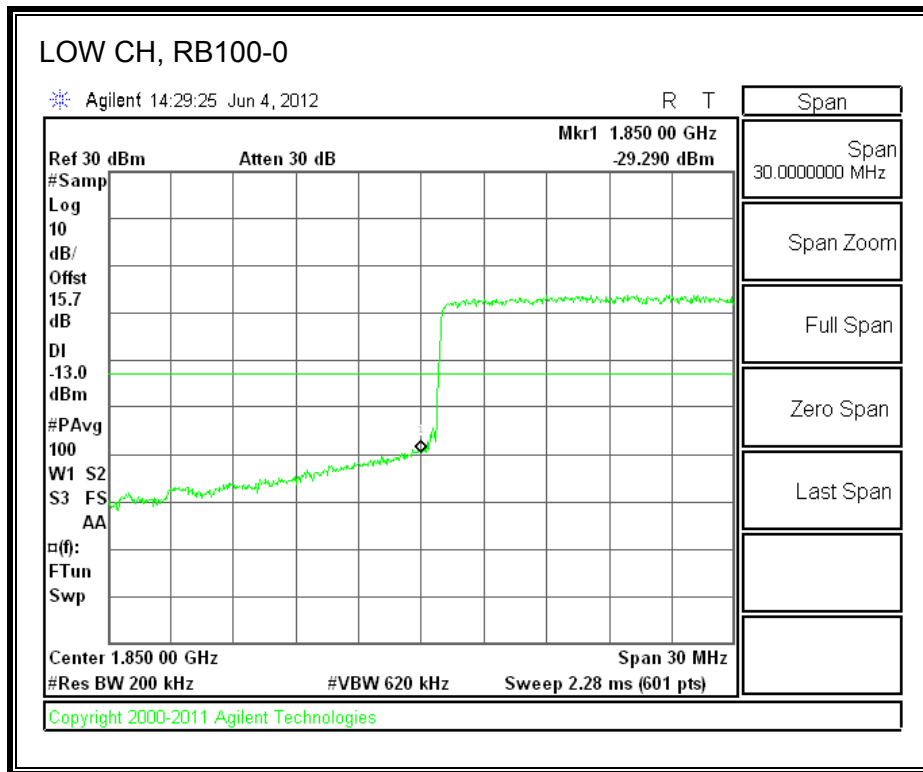

LTE 16QAM Band 2 (1.4 MHz BAND WIDTH)

LTE QPSK Band 2 (3.0 MHz BAND WIDTH)

LTE 16QAM Band 2 (3.0 MHz BAND WIDTH)

LTE QPSK Band 5 (5.0 MHz BAND WIDTH)

LTE 16QAM Band 2 (5.0 MHz BAND WIDTH)

LTE QPSK Band 2 (10.0 MHz BAND WIDTH)

LTE 16QAM Band 2 (10.0 MHz BAND WIDTH)

LTE QPSK Band 2 (15.0 MHz BAND WIDTH)

LTE 16QAM Band 2 (15.0 MHz BAND WIDTH)

LTE QPSK Band 2 (20.0 MHz BAND WIDTH)

LTE 16QAM Band 2 (20.0 MHz BAND WIDTH)

8.2.8. A1428 UAT PORT LTE BAND 4

LTE QPSK Band 4 (1.4 MHz BAND WIDTH)

LTE 16QAM Band 4 (1.4 MHz BAND WIDTH)

LTE QPSK Band 4 (3.0 MHz BAND WIDTH)

LTE 16QAM Band 4 (3.0 MHz BAND WIDTH)

LTE QPSK Band 4 (5.0 MHz BAND WIDTH)

LTE 16QAM Band 4 (5.0 MHz BAND WIDTH)