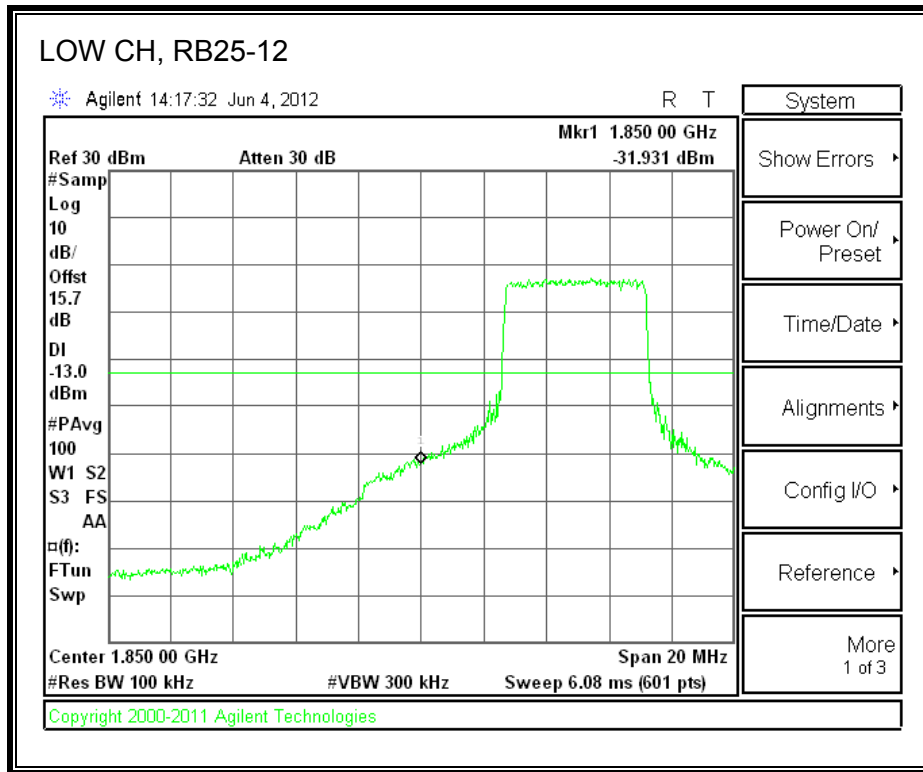

LTE QPSK Band 25 (15.0 MHz BAND WIDTH)

LTE 16QAM Band 2 (15.0 MHz BAND WIDTH)

LTE QPSK Band 25 (20.0 MHz BAND WIDTH)

LTE 16QAM Band 25 (20.0 MHz BAND WIDTH)

8.2.7. A1428 LAT PORT LTE BAND 2

LTE QPSK Band 2 (1.4 MHz BAND WIDTH)

LTE 16QAM Band 2 (1.4 MHz BAND WIDTH)

LTE QPSK Band 2 (3.0 MHz BAND WIDTH)

LTE 16QAM Band 2 (3.0 MHz BAND WIDTH)

LTE QPSK Band 5 (5.0 MHz BAND WIDTH)

LTE 16QAM Band 2 (5.0 MHz BAND WIDTH)

LTE QPSK Band 2 (10.0 MHz BAND WIDTH)

LTE 16QAM Band 2 (10.0 MHz BAND WIDTH)

LTE QPSK Band 2 (15.0 MHz BAND WIDTH)

LTE 16QAM Band 2 (15.0 MHz BAND WIDTH)

LTE QPSK Band 2 (20.0 MHz BAND WIDTH)

LTE 16QAM Band 2 (20.0 MHz BAND WIDTH)

8.2.8. A1428 UAT PORT LTE BAND 4

LTE QPSK Band 4 (1.4 MHz BAND WIDTH)

LTE 16QAM Band 4 (1.4 MHz BAND WIDTH)

LTE QPSK Band 4 (3.0 MHz BAND WIDTH)

LTE 16QAM Band 4 (3.0 MHz BAND WIDTH)

LTE QPSK Band 4 (5.0 MHz BAND WIDTH)

LTE 16QAM Band 4 (5.0 MHz BAND WIDTH)