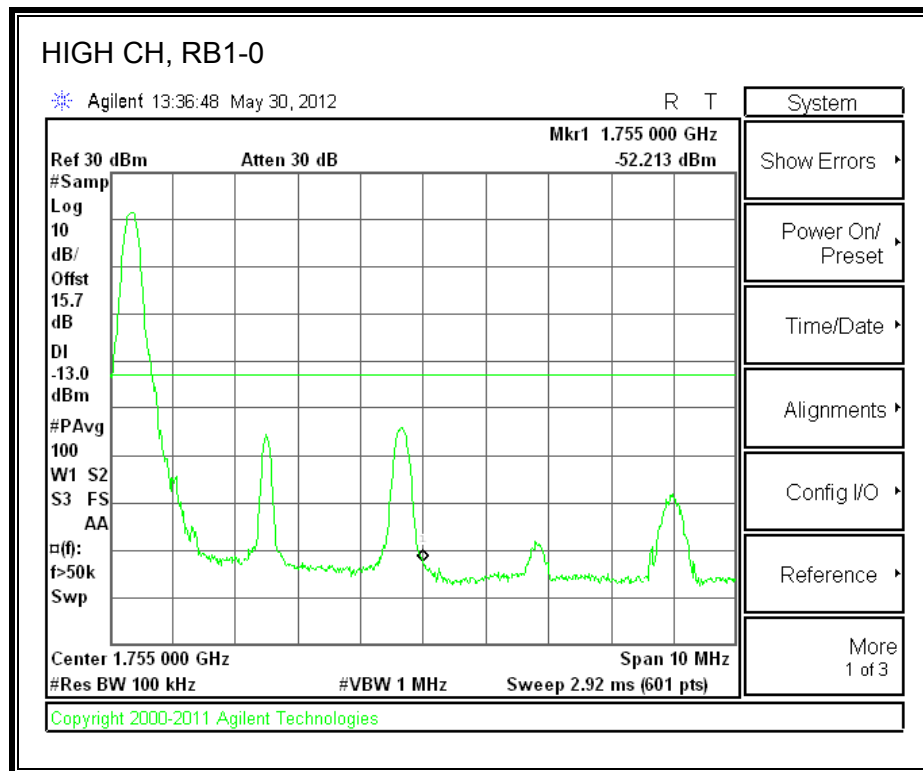

LTE QPSK Band 4 (5.0 MHz BAND WIDTH)

LTE 16QAM Band 4 (5.0 MHz BAND WIDTH)

LTE QPSK Band 4 (10.0 MHz BAND WIDTH)

LTE 16QAM Band 4 (10.0 MHz BAND WIDTH)

LTE QPSK Band 4 (15.0 MHz BAND WIDTH)

LTE 16QAM Band 4 (15.0 MHz BAND WIDTH)

LTE QPSK Band 4 (20.0 MHz BAND WIDTH)

LTE 16QAM Band 4 (20.0 MHz BAND WIDTH)

8.2.3. A1428 LAT PORT LTE BAND 17

LTE QPSK Band 17 (5.0 MHz BAND WIDTH)

LTE 16QAM Band 17 (5.0 MHz BAND WIDTH)

LTE QPSK Band 17 (10.0 MHz BAND WIDTH)