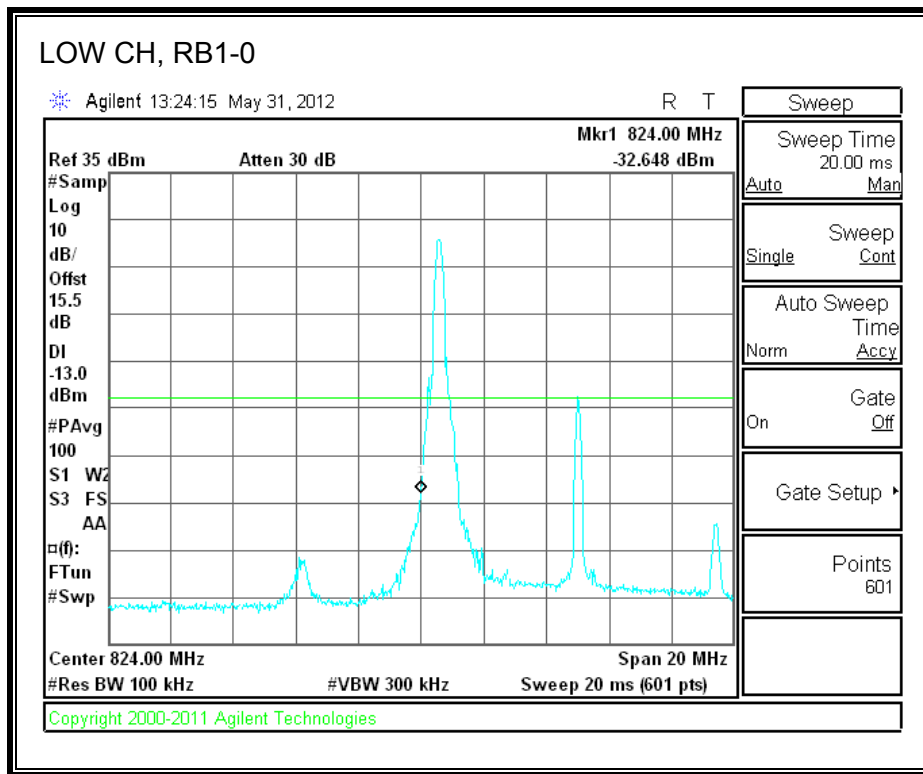

LTE 16QAM Band 17 (10.0 MHz BAND WIDTH)

8.2.4. A1428 LAT PORT LTE BAND 5

LTE QPSK Band 5 (1.4 MHz BAND WIDTH)

LTE 16QAM Band 4 (1.4 MHz BAND WIDTH)

LTE QPSK Band 5 (3.0 MHz BAND WIDTH)

LTE 16QAM Band 5 (3.0 MHz BAND WIDTH)

LTE QPSK Band 5 (5.0 MHz BAND WIDTH)

LTE 16QAM Band 5 (5.0 MHz BAND WIDTH)

LTE QPSK Band 5 (10.0 MHz BAND WIDTH)

LTE 16QAM Band 5 (10.0 MHz BAND WIDTH)

8.2.5. A1429 LAT PORT LTE BAND 13

LTE QPSK 779.5 MHz Band 13, 775 – 777MHz (5MHz Bandwidth)

LTE 16QAM 779.5MHz Band 13, 775 - 777MHz (5MHz Bandwidth)

LTE QPSK 779.5MHz Band 13, 783 - 793MHz (5MHz Bandwidth)

LTE 16QAM 779.5MHz Band 13, 783 - 793MHz (5MHz Bandwidth)

LTE QPSK 779.5MHz Band 13, 763 - 775MHz (5MHz Bandwidth)

LTE 16QAM 779.5MHz Band 13, 763-775MHz (5MHz Bandwidth)

LTE QPSK 779.5MHz Band 13, 793 - 805MHz (5MHz Bandwidth)

LTE 16QAM 779.5MHz Band 13, 793 - 805MHz (5MHz Bandwidth)

LTE QPSK 782 MHz Band 13, 775 - 777MHz (5MHz Bandwidth)