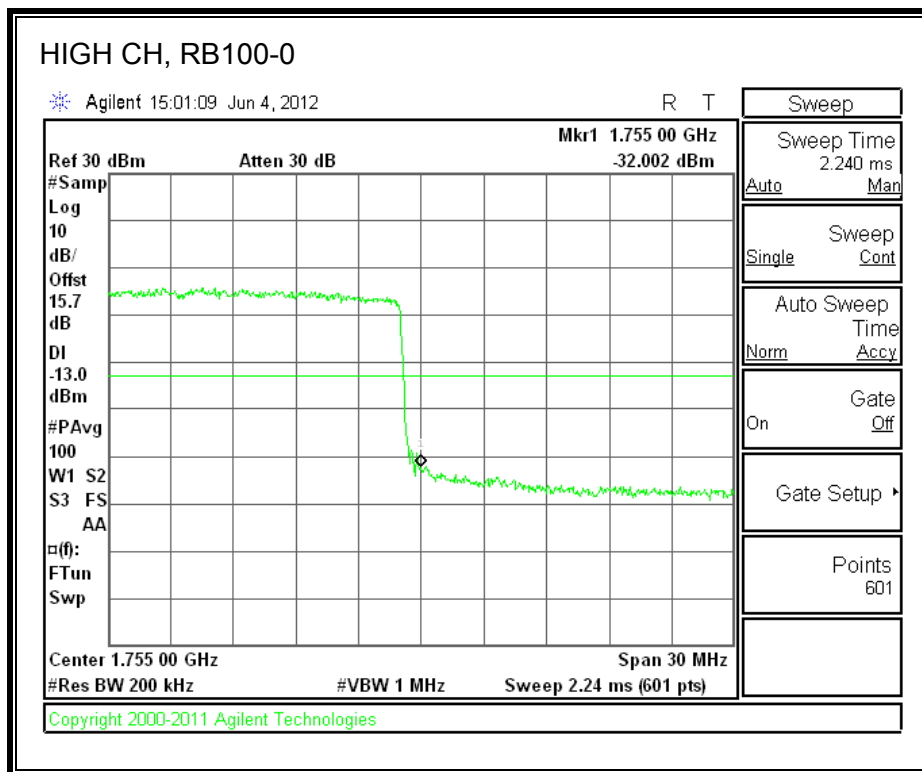

LTE QPSK Band 4 (1.4 MHz BAND WIDTH)

LTE 16QAM Band 4 (1.4 MHz BAND WIDTH)

LTE QPSK Band 4 (3.0 MHz BAND WIDTH)

LTE 16QAM Band 4 (3.0 MHz BAND WIDTH)

LTE QPSK Band 4 (5.0 MHz BAND WIDTH)

LTE 16QAM Band 4 (5.0 MHz BAND WIDTH)

LTE QPSK Band 4 (10.0 MHz BAND WIDTH)

LTE 16QAM Band 4 (10.0 MHz BAND WIDTH)

LTE QPSK Band 4 (15.0 MHz BAND WIDTH)

LTE 16QAM Band 4 (15.0 MHz BAND WIDTH)

LTE QPSK Band 4 (20.0 MHz BAND WIDTH)

LTE 16QAM Band 4 (20.0 MHz BAND WIDTH)

8.2.9. A1428 UAT PORT LTE BAND 17

LTE QPSK Band 17 (5.0 MHz BAND WIDTH)

LTE 16QAM Band 17 (5.0 MHz BAND WIDTH)

LTE QPSK Band 17 (10.0 MHz BAND WIDTH)

LTE 16QAM Band 17 (10.0 MHz BAND WIDTH)