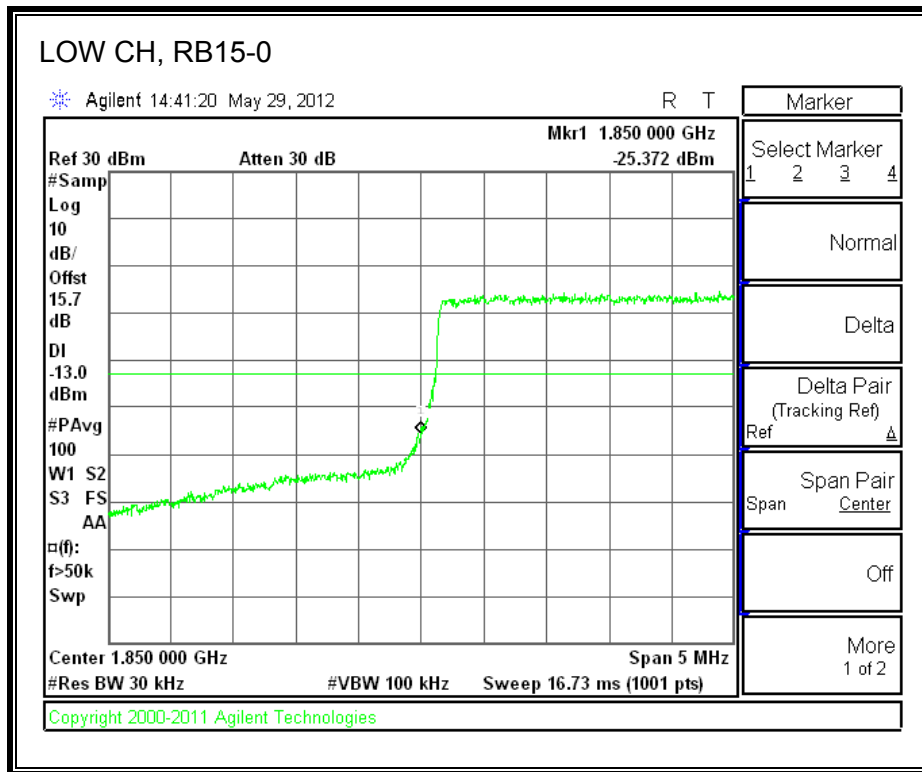

LTE QPSK Band 13, 793 - 805MHz (10MHz Bandwidth)

LTE 16QAM Band 13, 793 - 805MHz (10MHz Bandwidth)

8.2.6. A1429 UAT PORT LTE BAND 25

LTE QPSK Band 25 (1.4 MHz BAND WIDTH)

LTE 16QAM Band 25 (1.4 MHz BAND WIDTH)

LTE QPSK Band 25 (3.0 MHz BAND WIDTH)

LTE 16QAM Band 25 (3.0 MHz BAND WIDTH)

LTE QPSK Band 25 (5.0 MHz BAND WIDTH)

LTE 16QAM Band 25 (5.0 MHz BAND WIDTH)

LTE QPSK Band 25 (10.0 MHz BAND WIDTH)

LTE 16QAM Band 25 (10.0 MHz BAND WIDTH)

LTE QPSK Band 25 (15.0 MHz BAND WIDTH)

LTE 16QAM Band 2 (15.0 MHz BAND WIDTH)

LTE QPSK Band 25 (20.0 MHz BAND WIDTH)

LTE 16QAM Band 25 (20.0 MHz BAND WIDTH)

8.2.7. A1428 LAT PORT LTE BAND 2

LTE QPSK Band 2 (1.4 MHz BAND WIDTH)

LTE 16QAM Band 2 (1.4 MHz BAND WIDTH)

LTE QPSK Band 2 (3.0 MHz BAND WIDTH)

LTE 16QAM Band 2 (3.0 MHz BAND WIDTH)

LTE QPSK Band 5 (5.0 MHz BAND WIDTH)

LTE 16QAM Band 2 (5.0 MHz BAND WIDTH)

LTE QPSK Band 2 (10.0 MHz BAND WIDTH)