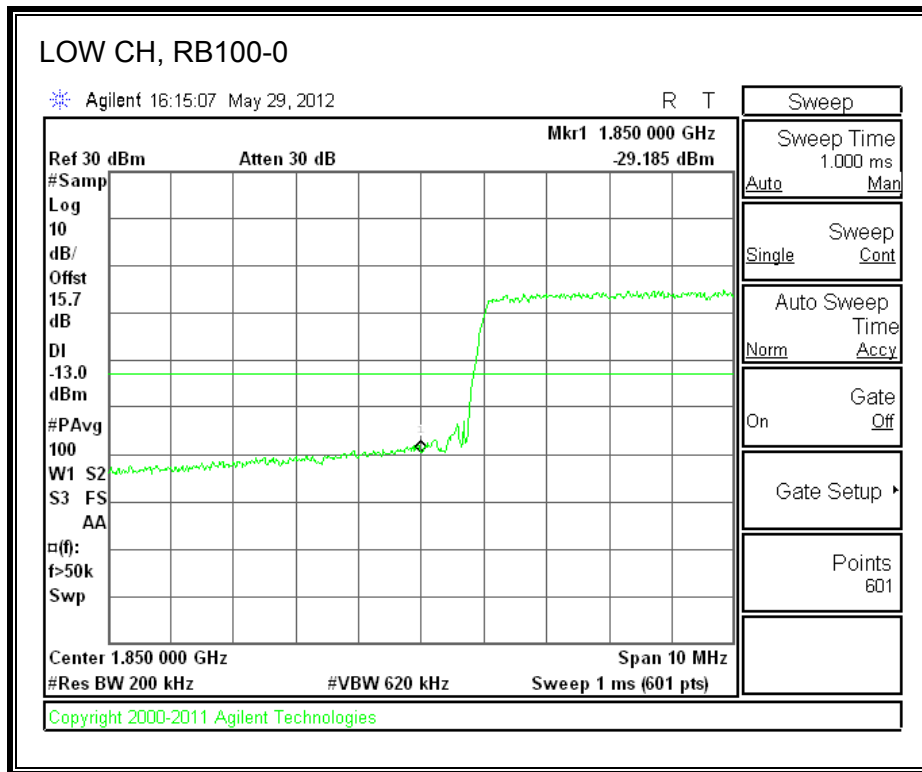

LTE QPSK Band 25 (3.0 MHz BAND WIDTH)

LTE 16QAM Band 25 (3.0 MHz BAND WIDTH)

LTE QPSK Band 25 (5.0 MHz BAND WIDTH)

LTE 16QAM Band 25 (5.0 MHz BAND WIDTH)

LTE QPSK Band 25 (10.0 MHz BAND WIDTH)

LTE 16QAM Band 25 (10.0 MHz BAND WIDTH)

LTE QPSK Band 25 (15.0 MHz BAND WIDTH)

LTE 16QAM Band 2 (15.0 MHz BAND WIDTH)

LTE QPSK Band 25 (20.0 MHz BAND WIDTH)

LTE 16QAM Band 25 (20.0 MHz BAND WIDTH)

8.2.7. A1428 LAT PORT LTE BAND 2

LTE QPSK Band 2 (1.4 MHz BAND WIDTH)

LTE 16QAM Band 2 (1.4 MHz BAND WIDTH)

LTE QPSK Band 2 (3.0 MHz BAND WIDTH)

LTE 16QAM Band 2 (3.0 MHz BAND WIDTH)

LTE QPSK Band 5 (5.0 MHz BAND WIDTH)

LTE 16QAM Band 2 (5.0 MHz BAND WIDTH)

LTE QPSK Band 2 (10.0 MHz BAND WIDTH)