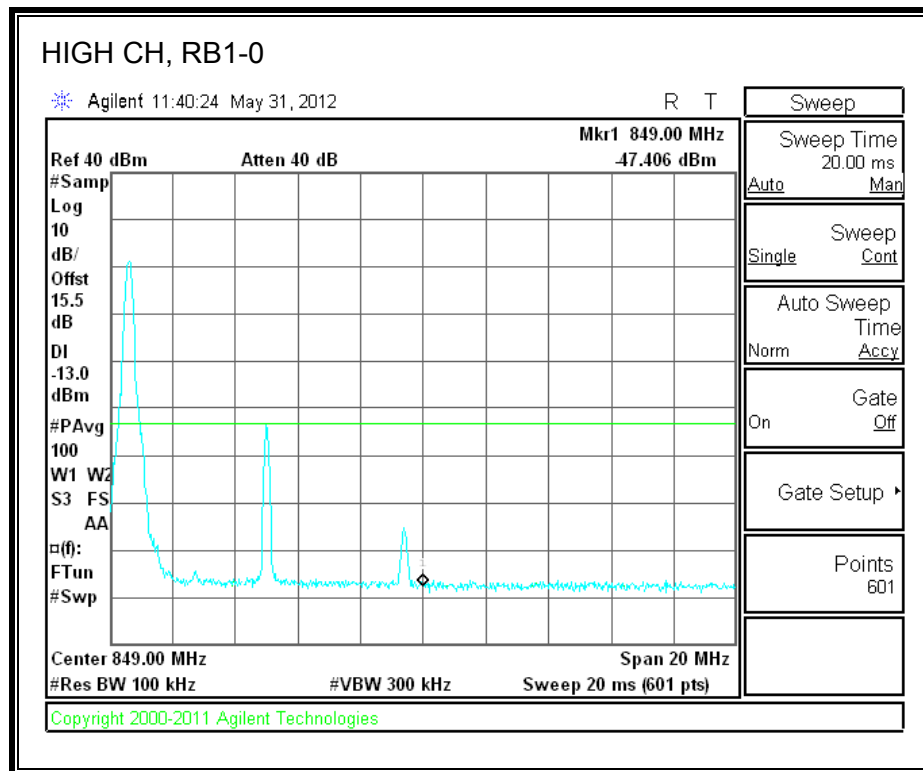

LTE 16QAM Band 17 (10.0 MHz BAND WIDTH)

8.2.4. A1428 LAT PORT LTE BAND 5

LTE QPSK Band 5 (1.4 MHz BAND WIDTH)

LTE 16QAM Band 4 (1.4 MHz BAND WIDTH)

LTE QPSK Band 5 (3.0 MHz BAND WIDTH)

LTE 16QAM Band 5 (3.0 MHz BAND WIDTH)

LTE QPSK Band 5 (5.0 MHz BAND WIDTH)

LTE 16QAM Band 5 (5.0 MHz BAND WIDTH)

LTE QPSK Band 5 (10.0 MHz BAND WIDTH)

LTE 16QAM Band 5 (10.0 MHz BAND WIDTH)

8.2.5. A1429 LAT PORT LTE BAND 13

LTE QPSK 779.5 MHz Band 13, 775 – 777MHz (5MHz Bandwidth)

LTE 16QAM 779.5MHz Band 13, 775 - 777MHz (5MHz Bandwidth)

LTE QPSK 779.5MHz Band 13, 783 - 793MHz (5MHz Bandwidth)

LTE 16QAM 779.5MHz Band 13, 783 - 793MHz (5MHz Bandwidth)

LTE QPSK 779.5MHz Band 13, 763 - 775MHz (5MHz Bandwidth)