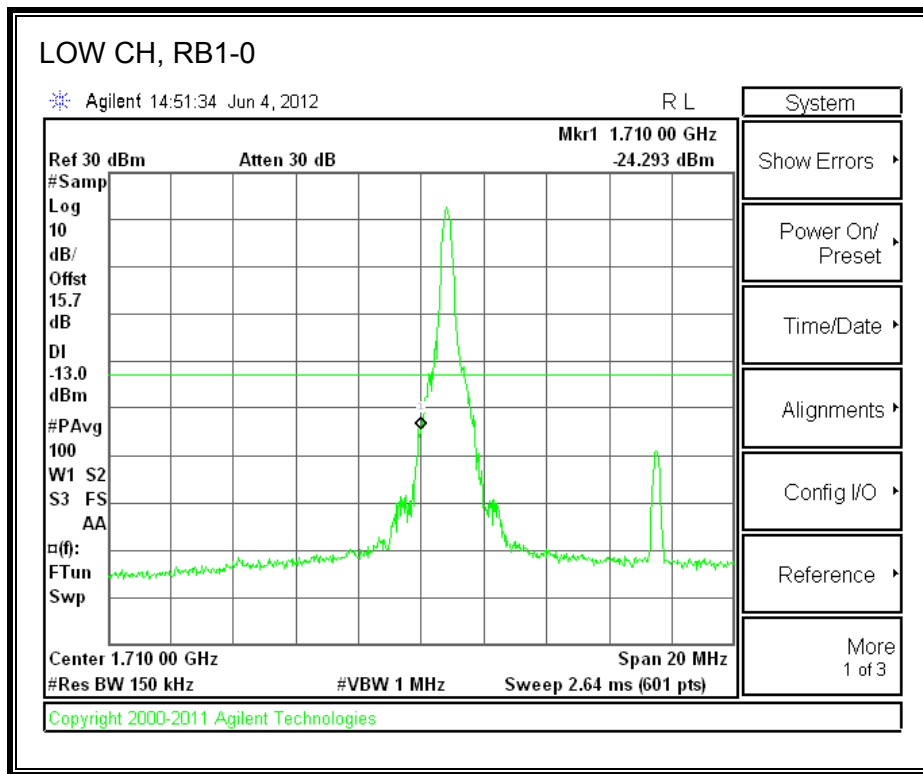

LTE QPSK Band 4 (1.4 MHz BAND WIDTH)

LTE 16QAM Band 4 (1.4 MHz BAND WIDTH)

LTE QPSK Band 4 (3.0 MHz BAND WIDTH)

LTE 16QAM Band 4 (3.0 MHz BAND WIDTH)

LTE QPSK Band 4 (5.0 MHz BAND WIDTH)

LTE 16QAM Band 4 (5.0 MHz BAND WIDTH)

LTE QPSK Band 4 (10.0 MHz BAND WIDTH)

LTE 16QAM Band 4 (10.0 MHz BAND WIDTH)

LTE QPSK Band 4 (15.0 MHz BAND WIDTH)

LTE 16QAM Band 4 (15.0 MHz BAND WIDTH)

LTE QPSK Band 4 (20.0 MHz BAND WIDTH)

LTE 16QAM Band 4 (20.0 MHz BAND WIDTH)

8.2.9. A1428 UAT PORT LTE BAND 17

LTE QPSK Band 17 (5.0 MHz BAND WIDTH)

LTE 16QAM Band 17 (5.0 MHz BAND WIDTH)

LTE QPSK Band 17 (10.0 MHz BAND WIDTH)

LTE 16QAM Band 17 (10.0 MHz BAND WIDTH)