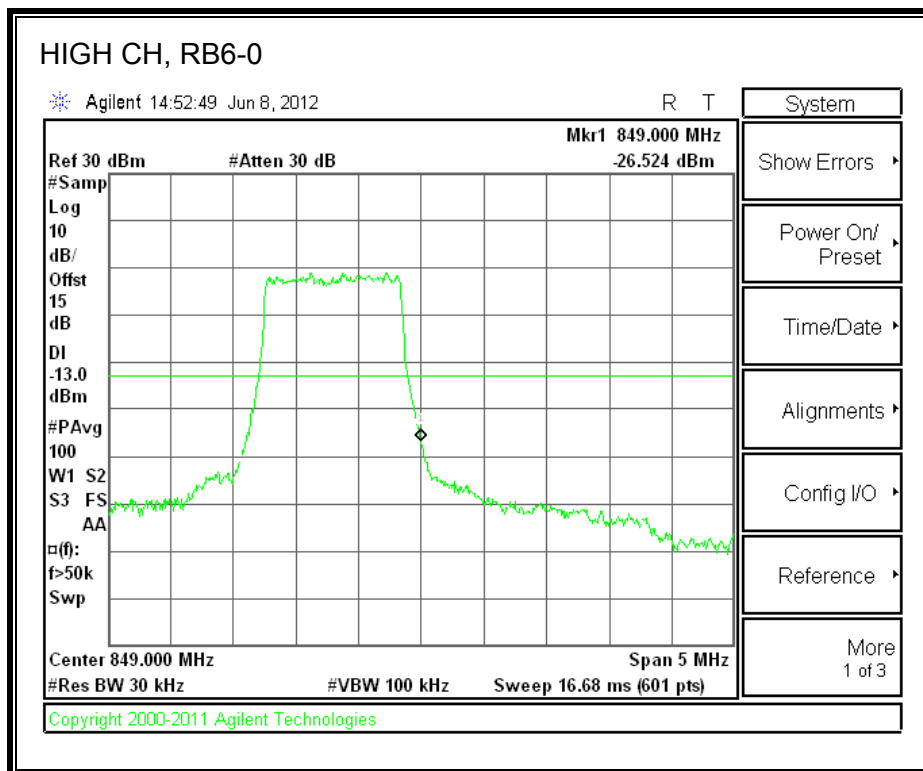

LTE 16QAM Band 17 (10.0 MHz BAND WIDTH)

8.2.4. A1428 LAT PORT LTE BAND 5

LTE QPSK Band 5 (1.4 MHz BAND WIDTH)

LTE 16QAM Band 4 (1.4 MHz BAND WIDTH)

LTE QPSK Band 5 (3.0 MHz BAND WIDTH)

LTE 16QAM Band 5 (3.0 MHz BAND WIDTH)

LTE QPSK Band 5 (5.0 MHz BAND WIDTH)

LTE 16QAM Band 5 (5.0 MHz BAND WIDTH)

LTE QPSK Band 5 (10.0 MHz BAND WIDTH)

LTE 16QAM Band 5 (10.0 MHz BAND WIDTH)

8.2.5. A1429 LAT PORT LTE BAND 13

LTE QPSK 779.5 MHz Band 13, 775 – 777MHz (5MHz Bandwidth)