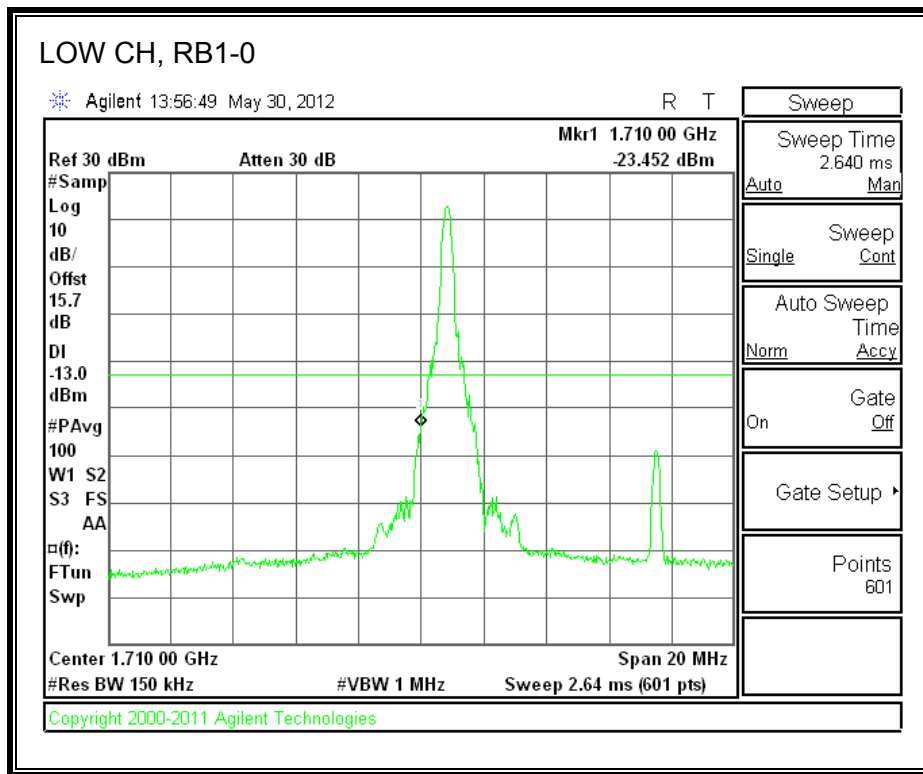

LTE QPSK Band 4 (5.0 MHz BAND WIDTH)

LTE 16QAM Band 4 (5.0 MHz BAND WIDTH)

LTE QPSK Band 4 (10.0 MHz BAND WIDTH)

LTE 16QAM Band 4 (10.0 MHz BAND WIDTH)

LTE QPSK Band 4 (15.0 MHz BAND WIDTH)

LTE 16QAM Band 4 (15.0 MHz BAND WIDTH)

LTE QPSK Band 4 (20.0 MHz BAND WIDTH)

LTE 16QAM Band 4 (20.0 MHz BAND WIDTH)

8.2.3. A1428 LAT PORT LTE BAND 17

LTE QPSK Band 17 (5.0 MHz BAND WIDTH)

LTE 16QAM Band 17 (5.0 MHz BAND WIDTH)

LTE QPSK Band 17 (10.0 MHz BAND WIDTH)