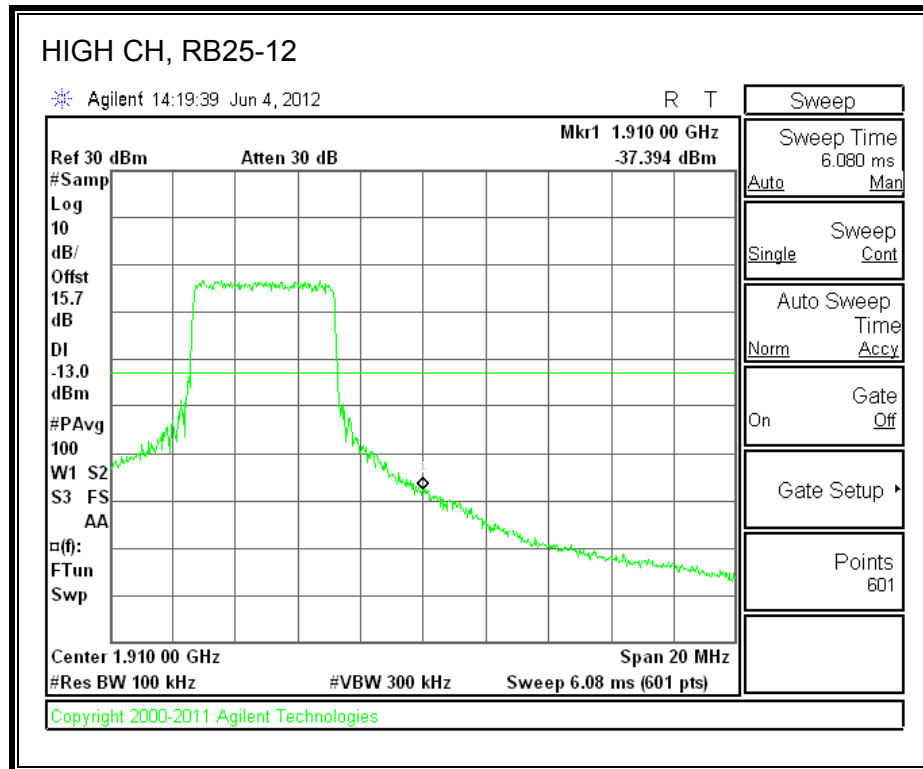

LTE QPSK Band 25 (15.0 MHz BAND WIDTH)

LTE 16QAM Band 2 (15.0 MHz BAND WIDTH)

LTE QPSK Band 25 (20.0 MHz BAND WIDTH)

LTE 16QAM Band 25 (20.0 MHz BAND WIDTH)

8.2.7. A1428 LAT PORT LTE BAND 2

LTE QPSK Band 2 (1.4 MHz BAND WIDTH)

LTE 16QAM Band 2 (1.4 MHz BAND WIDTH)

LTE QPSK Band 2 (3.0 MHz BAND WIDTH)

LTE 16QAM Band 2 (3.0 MHz BAND WIDTH)

LTE QPSK Band 5 (5.0 MHz BAND WIDTH)

LTE 16QAM Band 2 (5.0 MHz BAND WIDTH)

LTE QPSK Band 2 (10.0 MHz BAND WIDTH)

LTE 16QAM Band 2 (10.0 MHz BAND WIDTH)

LTE QPSK Band 2 (15.0 MHz BAND WIDTH)

LTE 16QAM Band 2 (15.0 MHz BAND WIDTH)

LTE QPSK Band 2 (20.0 MHz BAND WIDTH)

LTE 16QAM Band 2 (20.0 MHz BAND WIDTH)

8.2.8. A1428 UAT PORT LTE BAND 4