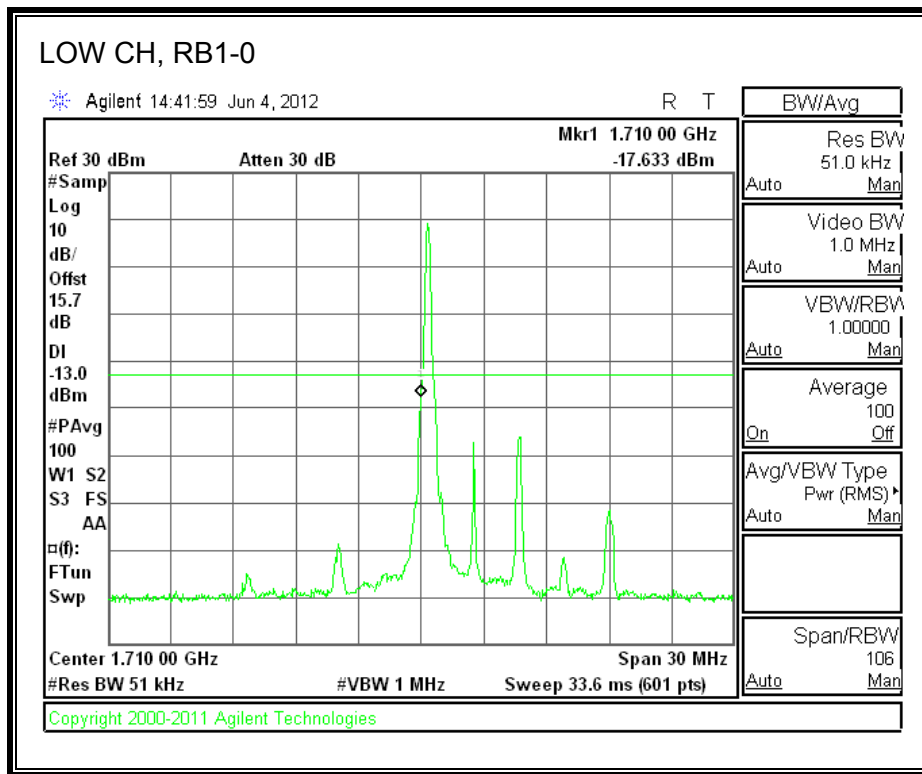

LTE 16QAM Band 2 (10.0 MHz BAND WIDTH)

LTE QPSK Band 2 (15.0 MHz BAND WIDTH)

LTE 16QAM Band 2 (15.0 MHz BAND WIDTH)

LTE QPSK Band 2 (20.0 MHz BAND WIDTH)

LTE 16QAM Band 2 (20.0 MHz BAND WIDTH)

8.2.8. A1428 UAT PORT LTE BAND 4

LTE QPSK Band 4 (1.4 MHz BAND WIDTH)

LTE 16QAM Band 4 (1.4 MHz BAND WIDTH)

LTE QPSK Band 4 (3.0 MHz BAND WIDTH)

LTE 16QAM Band 4 (3.0 MHz BAND WIDTH)

LTE QPSK Band 4 (5.0 MHz BAND WIDTH)

LTE 16QAM Band 4 (5.0 MHz BAND WIDTH)

LTE QPSK Band 4 (10.0 MHz BAND WIDTH)

LTE 16QAM Band 4 (10.0 MHz BAND WIDTH)

LTE QPSK Band 4 (15.0 MHz BAND WIDTH)

LTE 16QAM Band 4 (15.0 MHz BAND WIDTH)

LTE QPSK Band 4 (20.0 MHz BAND WIDTH)

LTE 16QAM Band 4 (20.0 MHz BAND WIDTH)