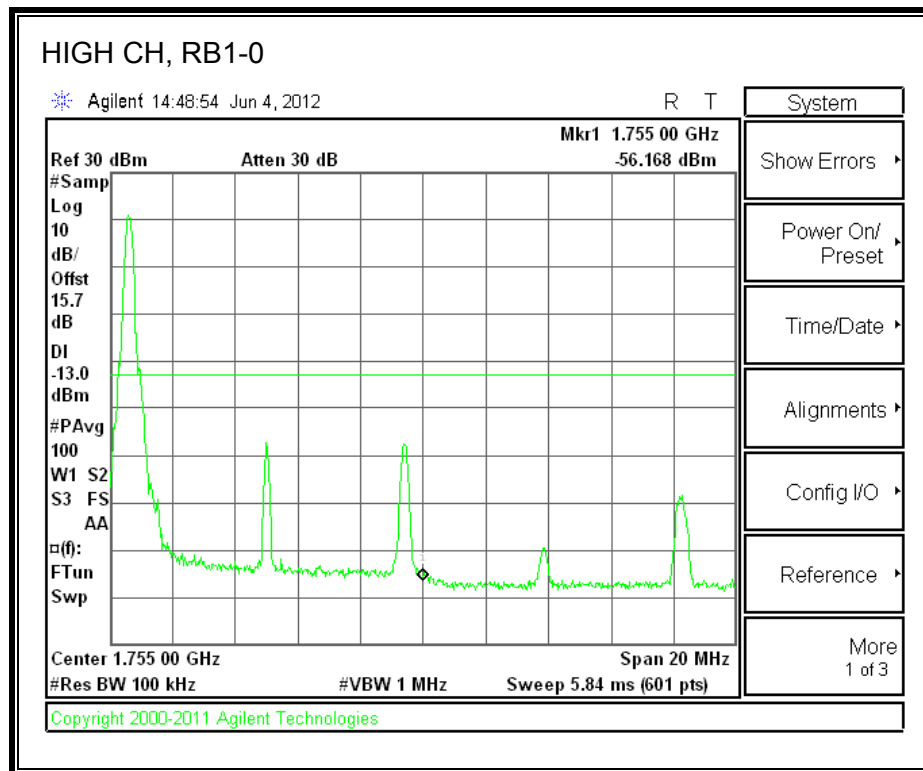

LTE QPSK Band 4 (1.4 MHz BAND WIDTH)

LTE 16QAM Band 4 (1.4 MHz BAND WIDTH)

LTE QPSK Band 4 (3.0 MHz BAND WIDTH)

LTE 16QAM Band 4 (3.0 MHz BAND WIDTH)

LTE QPSK Band 4 (5.0 MHz BAND WIDTH)

LTE 16QAM Band 4 (5.0 MHz BAND WIDTH)

LTE QPSK Band 4 (10.0 MHz BAND WIDTH)

LTE 16QAM Band 4 (10.0 MHz BAND WIDTH)

LTE QPSK Band 4 (15.0 MHz BAND WIDTH)

LTE 16QAM Band 4 (15.0 MHz BAND WIDTH)

LTE QPSK Band 4 (20.0 MHz BAND WIDTH)

LTE 16QAM Band 4 (20.0 MHz BAND WIDTH)

8.2.9. A1428 UAT PORT LTE BAND 17

LTE QPSK Band 17 (5.0 MHz BAND WIDTH)

LTE 16QAM Band 17 (5.0 MHz BAND WIDTH)

LTE QPSK Band 17 (10.0 MHz BAND WIDTH)

LTE 16QAM Band 17 (10.0 MHz BAND WIDTH)