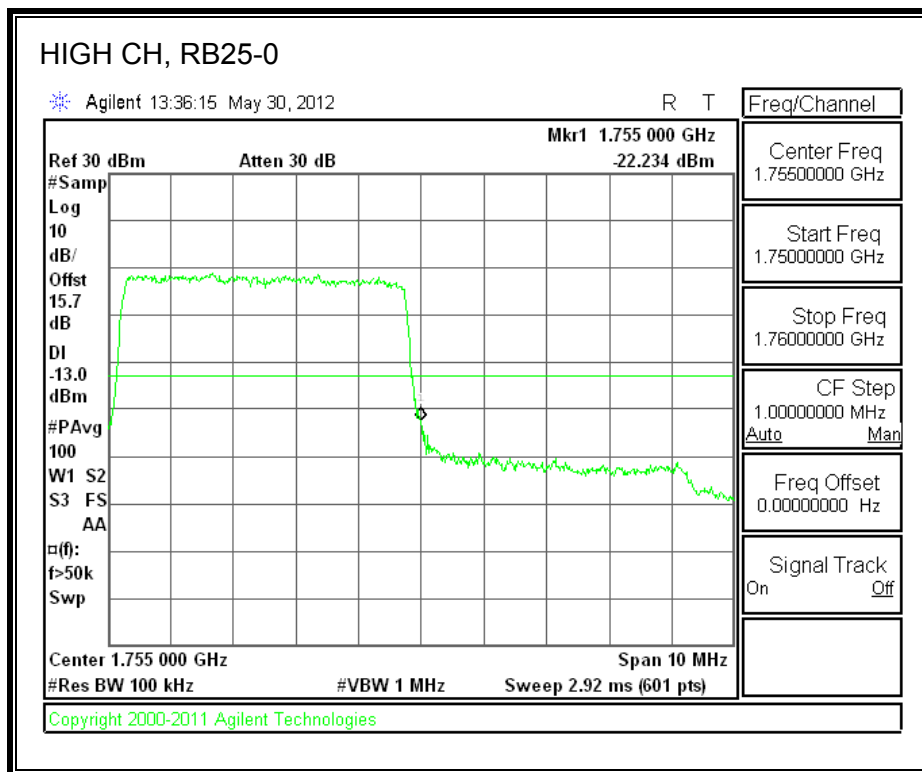

LTE QPSK Band 4 (5.0 MHz BAND WIDTH)

LTE 16QAM Band 4 (5.0 MHz BAND WIDTH)

LTE QPSK Band 4 (10.0 MHz BAND WIDTH)

LTE 16QAM Band 4 (10.0 MHz BAND WIDTH)

LTE QPSK Band 4 (15.0 MHz BAND WIDTH)

LTE 16QAM Band 4 (15.0 MHz BAND WIDTH)

LTE QPSK Band 4 (20.0 MHz BAND WIDTH)

LTE 16QAM Band 4 (20.0 MHz BAND WIDTH)

8.2.3. A1428 LAT PORT LTE BAND 17

LTE QPSK Band 17 (5.0 MHz BAND WIDTH)

LTE 16QAM Band 17 (5.0 MHz BAND WIDTH)

LTE QPSK Band 17 (10.0 MHz BAND WIDTH)