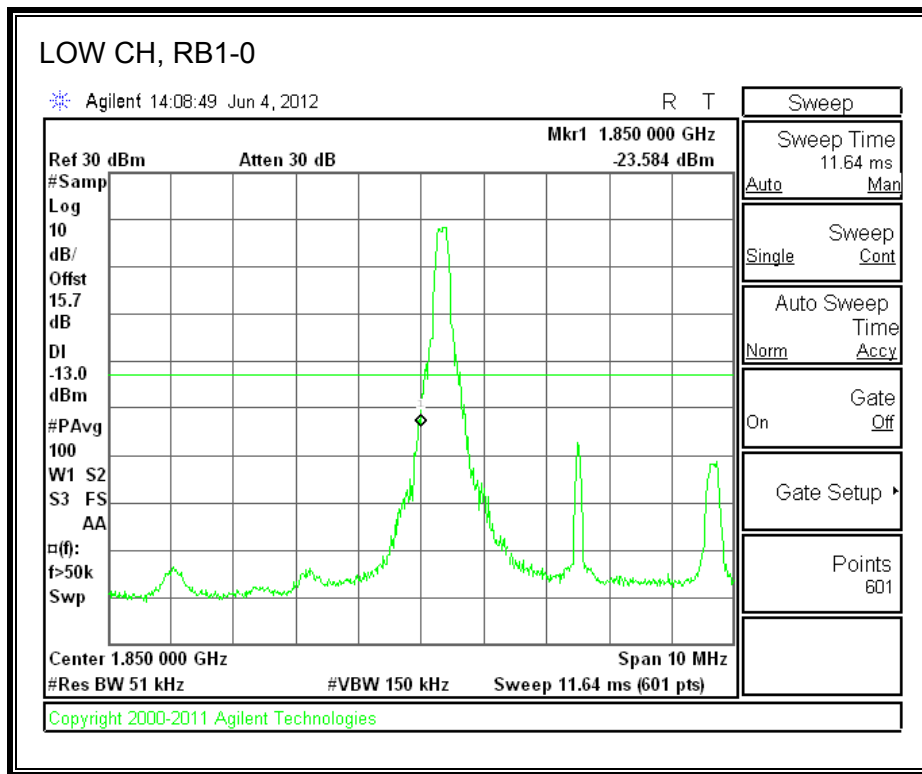

LTE QPSK Band 25 (15.0 MHz BAND WIDTH)

LTE 16QAM Band 2 (15.0 MHz BAND WIDTH)

LTE QPSK Band 25 (20.0 MHz BAND WIDTH)

LTE 16QAM Band 25 (20.0 MHz BAND WIDTH)

8.2.7. A1428 LAT PORT LTE BAND 2

LTE QPSK Band 2 (1.4 MHz BAND WIDTH)

LTE 16QAM Band 2 (1.4 MHz BAND WIDTH)

LTE QPSK Band 2 (3.0 MHz BAND WIDTH)

LTE 16QAM Band 2 (3.0 MHz BAND WIDTH)

LTE QPSK Band 5 (5.0 MHz BAND WIDTH)

LTE 16QAM Band 2 (5.0 MHz BAND WIDTH)

LTE QPSK Band 2 (10.0 MHz BAND WIDTH)

LTE 16QAM Band 2 (10.0 MHz BAND WIDTH)

LTE QPSK Band 2 (15.0 MHz BAND WIDTH)

LTE 16QAM Band 2 (15.0 MHz BAND WIDTH)

LTE QPSK Band 2 (20.0 MHz BAND WIDTH)

LTE 16QAM Band 2 (20.0 MHz BAND WIDTH)

8.2.8. A1428 UAT PORT LTE BAND 4