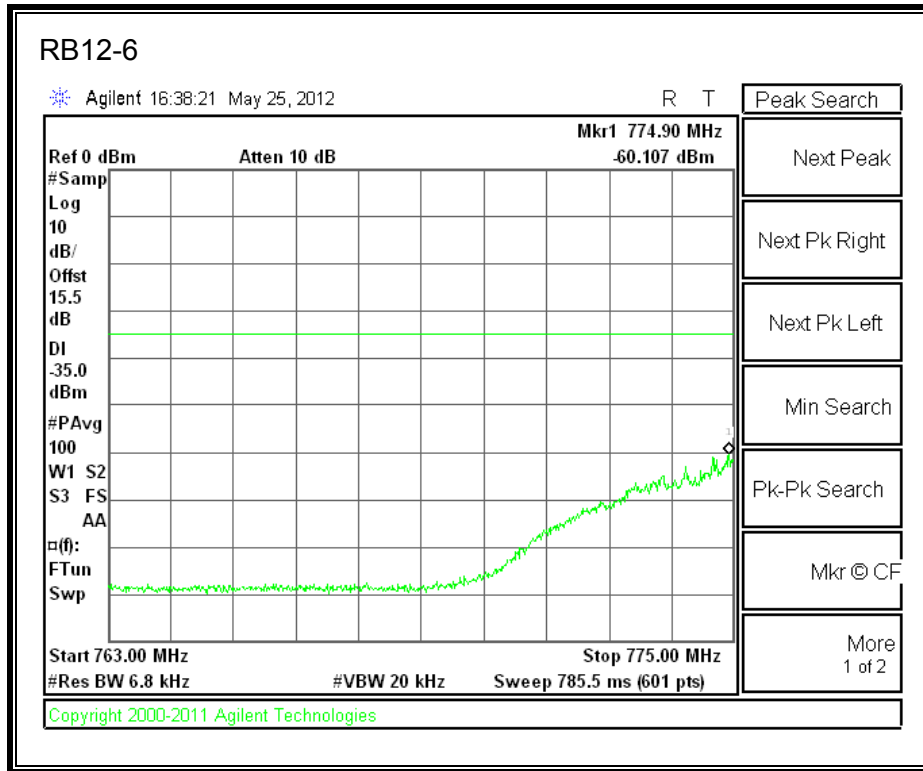

LTE 16QAM 779.5MHz Band 13, 763-775MHz (5MHz Bandwidth)

LTE QPSK 779.5MHz Band 13, 793 - 805MHz (5MHz Bandwidth)

LTE 16QAM 779.5MHz Band 13, 793 - 805MHz (5MHz Bandwidth)

LTE QPSK 782 MHz Band 13, 775 - 777MHz (5MHz Bandwidth)

LTE 16QAM 782MHz Band 13, 775 - 777MHz (5MHz Bandwidth)

LTE QPSK 782MHz Band 13, 783 - 793MHz (5MHz Bandwidth)

LTE 16QAM 782MHz Band 13, 783 - 793MHz (5MHz Bandwidth)

LTE QPSK 782MHz Band 13, 763 - 775MHz (5MHz Bandwidth)

LTE 16QAM 782MHz Band 13, 763-775MHz (5MHz Bandwidth)

LTE QPSK 782MHz Band 13, 793 - 805MHz (5MHz Bandwidth)

LTE 16QAM 7825MHz Band 13, 793 - 805MHz (5MHz Bandwidth)

LTE QPSK 784.5 MHz Band 13, 775 - 777MHz (5MHz Bandwidth)