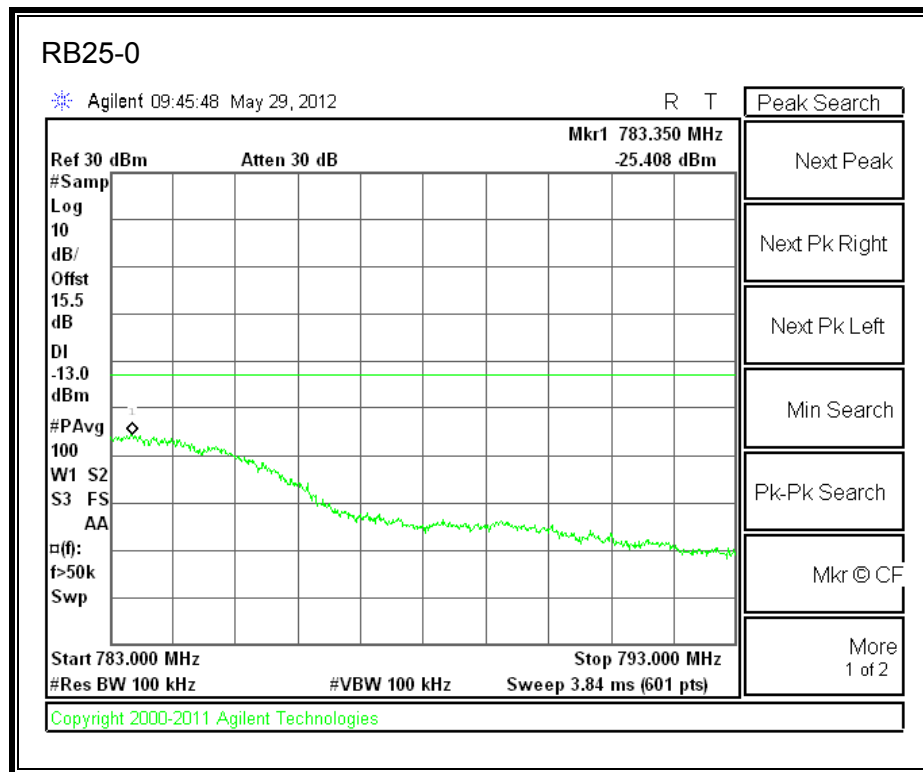

LTE 16QAM Band 17 (10.0 MHz BAND WIDTH)

8.2.4. A1428 LAT PORT LTE BAND 5

LTE QPSK Band 5 (1.4 MHz BAND WIDTH)

LTE 16QAM Band 4 (1.4 MHz BAND WIDTH)

LTE QPSK Band 5 (3.0 MHz BAND WIDTH)

LTE 16QAM Band 5 (3.0 MHz BAND WIDTH)

LTE QPSK Band 5 (5.0 MHz BAND WIDTH)

LTE 16QAM Band 5 (5.0 MHz BAND WIDTH)

LTE QPSK Band 5 (10.0 MHz BAND WIDTH)

LTE 16QAM Band 5 (10.0 MHz BAND WIDTH)

8.2.5. A1429 LAT PORT LTE BAND 13

LTE QPSK 779.5 MHz Band 13, 775 – 777MHz (5MHz Bandwidth)

LTE 16QAM 779.5MHz Band 13, 775 - 777MHz (5MHz Bandwidth)

LTE QPSK 779.5MHz Band 13, 783 - 793MHz (5MHz Bandwidth)

LTE 16QAM 779.5MHz Band 13, 783 - 793MHz (5MHz Bandwidth)

LTE QPSK 779.5MHz Band 13, 763 - 775MHz (5MHz Bandwidth)