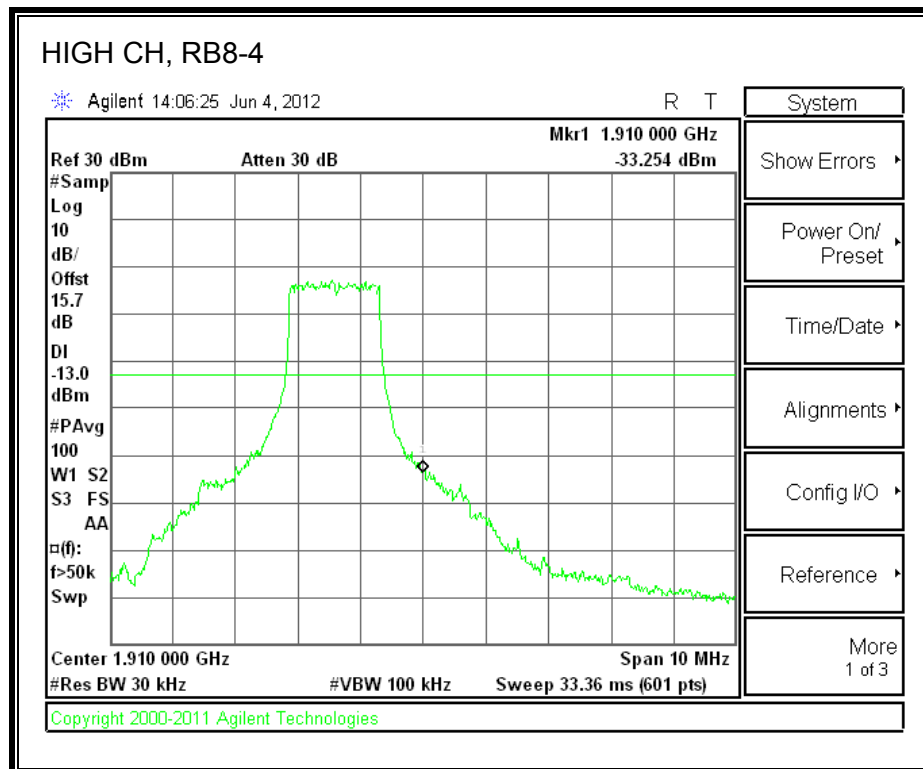

LTE QPSK Band 25 (15.0 MHz BAND WIDTH)

LTE 16QAM Band 2 (15.0 MHz BAND WIDTH)

LTE QPSK Band 25 (20.0 MHz BAND WIDTH)

LTE 16QAM Band 25 (20.0 MHz BAND WIDTH)

8.2.7. A1428 LAT PORT LTE BAND 2

LTE QPSK Band 2 (1.4 MHz BAND WIDTH)

LTE 16QAM Band 2 (1.4 MHz BAND WIDTH)

LTE QPSK Band 2 (3.0 MHz BAND WIDTH)

LTE 16QAM Band 2 (3.0 MHz BAND WIDTH)

LTE QPSK Band 5 (5.0 MHz BAND WIDTH)

LTE 16QAM Band 2 (5.0 MHz BAND WIDTH)

LTE QPSK Band 2 (10.0 MHz BAND WIDTH)

LTE 16QAM Band 2 (10.0 MHz BAND WIDTH)

LTE QPSK Band 2 (15.0 MHz BAND WIDTH)

LTE 16QAM Band 2 (15.0 MHz BAND WIDTH)

LTE QPSK Band 2 (20.0 MHz BAND WIDTH)

LTE 16QAM Band 2 (20.0 MHz BAND WIDTH)

8.2.8. A1428 UAT PORT LTE BAND 4