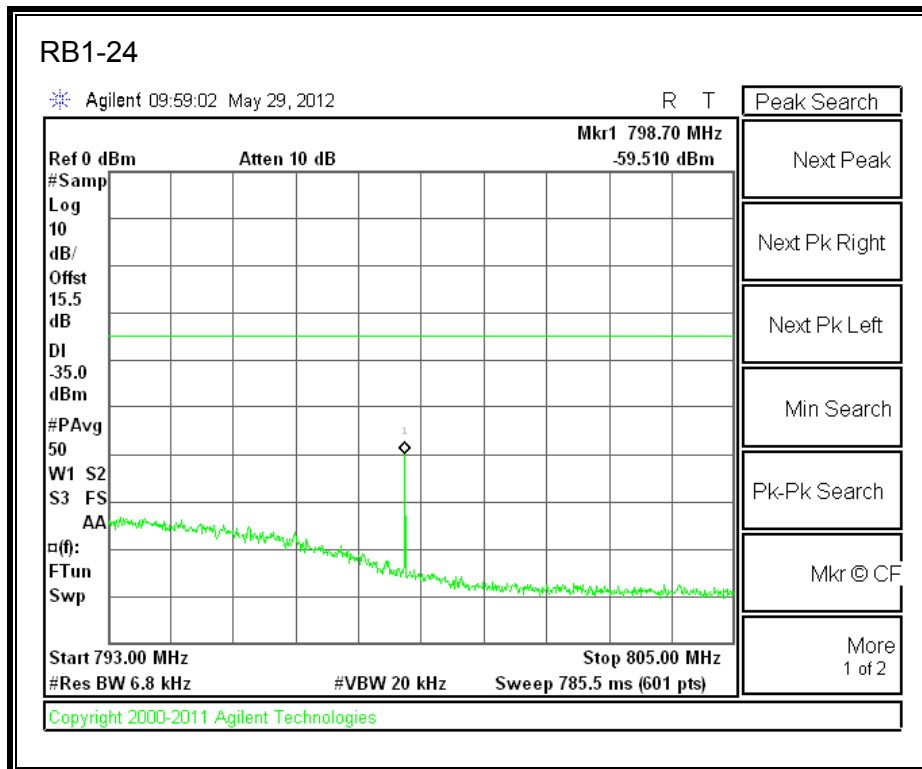

LTE QPSK Band 5 (5.0 MHz BAND WIDTH)

LTE 16QAM Band 5 (5.0 MHz BAND WIDTH)

LTE QPSK Band 5 (10.0 MHz BAND WIDTH)

LTE 16QAM Band 5 (10.0 MHz BAND WIDTH)

8.2.5. A1429 LAT PORT LTE BAND 13

LTE QPSK 779.5 MHz Band 13, 775 – 777MHz (5MHz Bandwidth)

LTE 16QAM 779.5MHz Band 13, 775 - 777MHz (5MHz Bandwidth)

LTE QPSK 779.5MHz Band 13, 783 - 793MHz (5MHz Bandwidth)

LTE 16QAM 779.5MHz Band 13, 783 - 793MHz (5MHz Bandwidth)

LTE QPSK 779.5MHz Band 13, 763 - 775MHz (5MHz Bandwidth)

LTE 16QAM 779.5MHz Band 13, 763-775MHz (5MHz Bandwidth)

LTE QPSK 779.5MHz Band 13, 793 - 805MHz (5MHz Bandwidth)

LTE 16QAM 779.5MHz Band 13, 793 - 805MHz (5MHz Bandwidth)

LTE QPSK 782 MHz Band 13, 775 - 777MHz (5MHz Bandwidth)

LTE 16QAM 782MHz Band 13, 775 - 777MHz (5MHz Bandwidth)

LTE QPSK 782MHz Band 13, 783 - 793MHz (5MHz Bandwidth)

LTE 16QAM 782MHz Band 13, 783 - 793MHz (5MHz Bandwidth)

LTE QPSK 782MHz Band 13, 763 - 775MHz (5MHz Bandwidth)