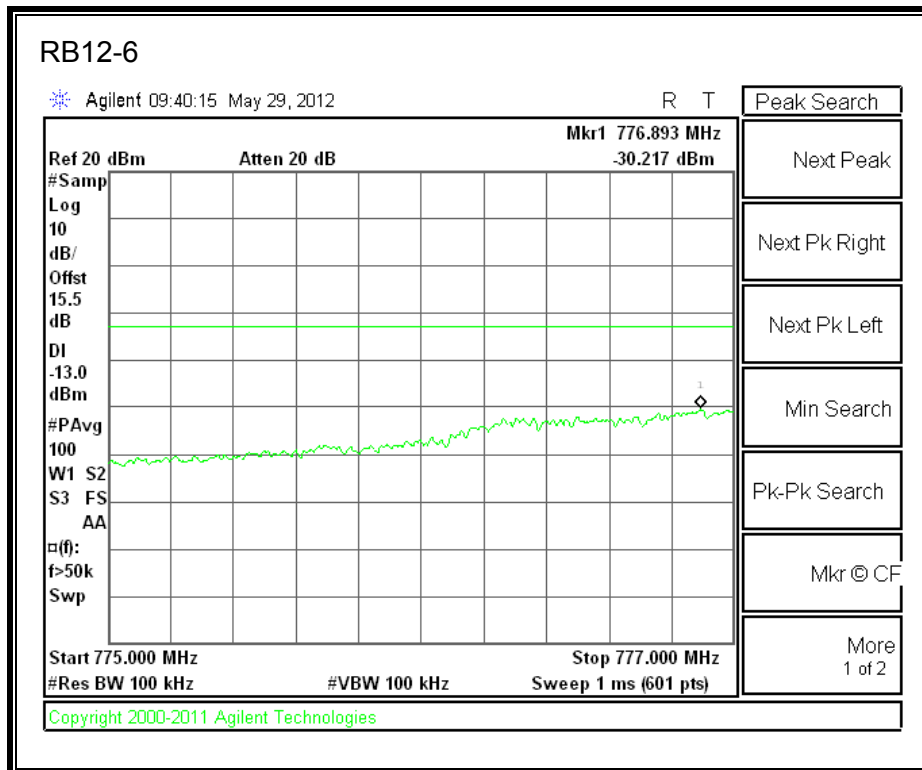

LTE 16QAM Band 17 (10.0 MHz BAND WIDTH)

8.2.4. A1428 LAT PORT LTE BAND 5

LTE QPSK Band 5 (1.4 MHz BAND WIDTH)

LTE 16QAM Band 4 (1.4 MHz BAND WIDTH)

LTE QPSK Band 5 (3.0 MHz BAND WIDTH)

LTE 16QAM Band 5 (3.0 MHz BAND WIDTH)

LTE QPSK Band 5 (5.0 MHz BAND WIDTH)

LTE 16QAM Band 5 (5.0 MHz BAND WIDTH)

LTE QPSK Band 5 (10.0 MHz BAND WIDTH)

LTE 16QAM Band 5 (10.0 MHz BAND WIDTH)

8.2.5. A1429 LAT PORT LTE BAND 13

LTE QPSK 779.5 MHz Band 13, 775 – 777MHz (5MHz Bandwidth)

LTE 16QAM 779.5MHz Band 13, 775 - 777MHz (5MHz Bandwidth)

LTE QPSK 779.5MHz Band 13, 783 - 793MHz (5MHz Bandwidth)

LTE 16QAM 779.5MHz Band 13, 783 - 793MHz (5MHz Bandwidth)

LTE QPSK 779.5MHz Band 13, 763 - 775MHz (5MHz Bandwidth)

LTE 16QAM 779.5MHz Band 13, 763-775MHz (5MHz Bandwidth)

LTE QPSK 779.5MHz Band 13, 793 - 805MHz (5MHz Bandwidth)

LTE 16QAM 779.5MHz Band 13, 793 - 805MHz (5MHz Bandwidth)

LTE QPSK 782 MHz Band 13, 775 - 777MHz (5MHz Bandwidth)