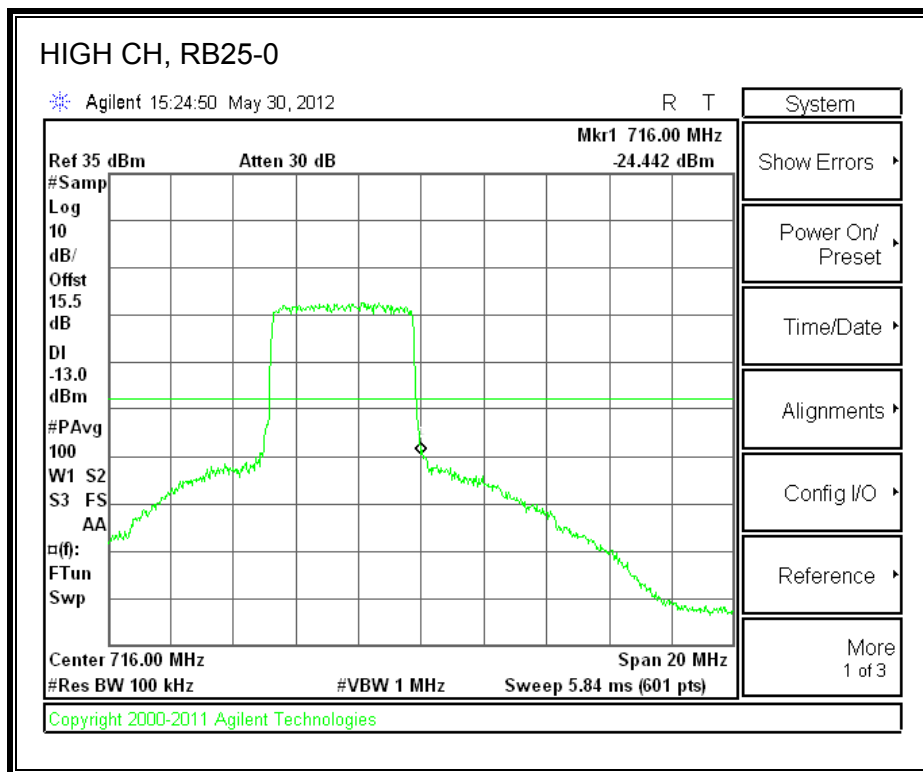

LTE QPSK Band 4 (20.0 MHz BAND WIDTH)

LTE 16QAM Band 4 (20.0 MHz BAND WIDTH)

8.2.3. A1428 LAT PORT LTE BAND 17

LTE QPSK Band 17 (5.0 MHz BAND WIDTH)

LTE 16QAM Band 17 (5.0 MHz BAND WIDTH)

LTE QPSK Band 17 (10.0 MHz BAND WIDTH)