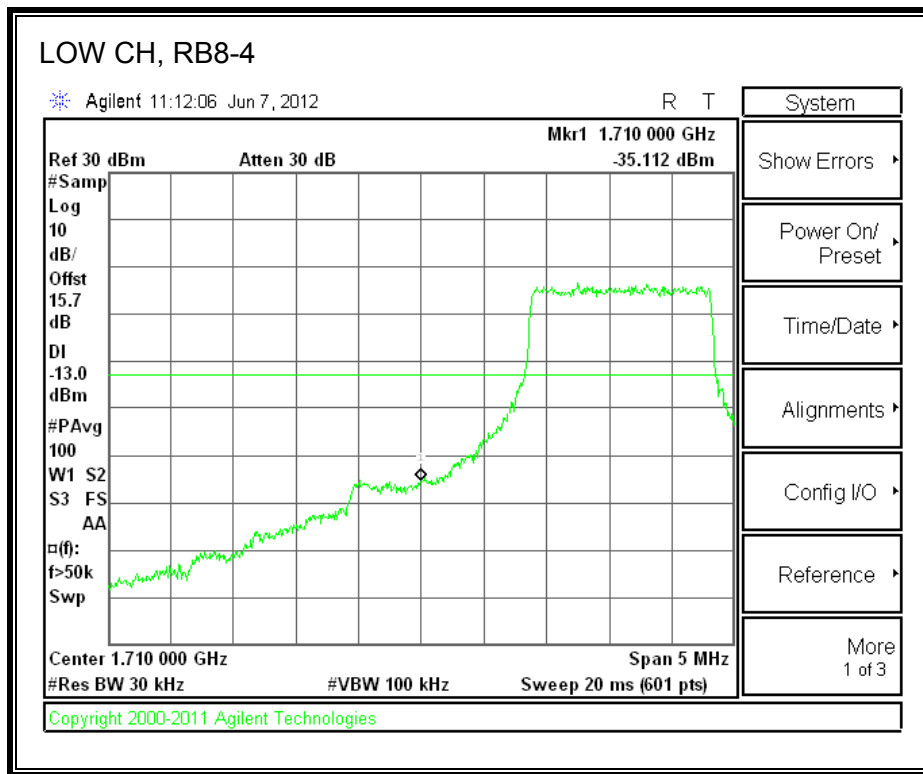

LTE 16QAM Band 2 (10.0 MHz BAND WIDTH)

LTE QPSK Band 2 (15.0 MHz BAND WIDTH)

LTE 16QAM Band 2 (15.0 MHz BAND WIDTH)

LTE QPSK Band 2 (20.0 MHz BAND WIDTH)

LTE 16QAM Band 2 (20.0 MHz BAND WIDTH)

8.2.8. A1428 UAT PORT LTE BAND 4

LTE QPSK Band 4 (1.4 MHz BAND WIDTH)

LTE 16QAM Band 4 (1.4 MHz BAND WIDTH)

LTE QPSK Band 4 (3.0 MHz BAND WIDTH)

LTE 16QAM Band 4 (3.0 MHz BAND WIDTH)

LTE QPSK Band 4 (5.0 MHz BAND WIDTH)

LTE 16QAM Band 4 (5.0 MHz BAND WIDTH)

LTE QPSK Band 4 (10.0 MHz BAND WIDTH)

LTE 16QAM Band 4 (10.0 MHz BAND WIDTH)

LTE QPSK Band 4 (15.0 MHz BAND WIDTH)

LTE 16QAM Band 4 (15.0 MHz BAND WIDTH)

LTE QPSK Band 4 (20.0 MHz BAND WIDTH)

LTE 16QAM Band 4 (20.0 MHz BAND WIDTH)