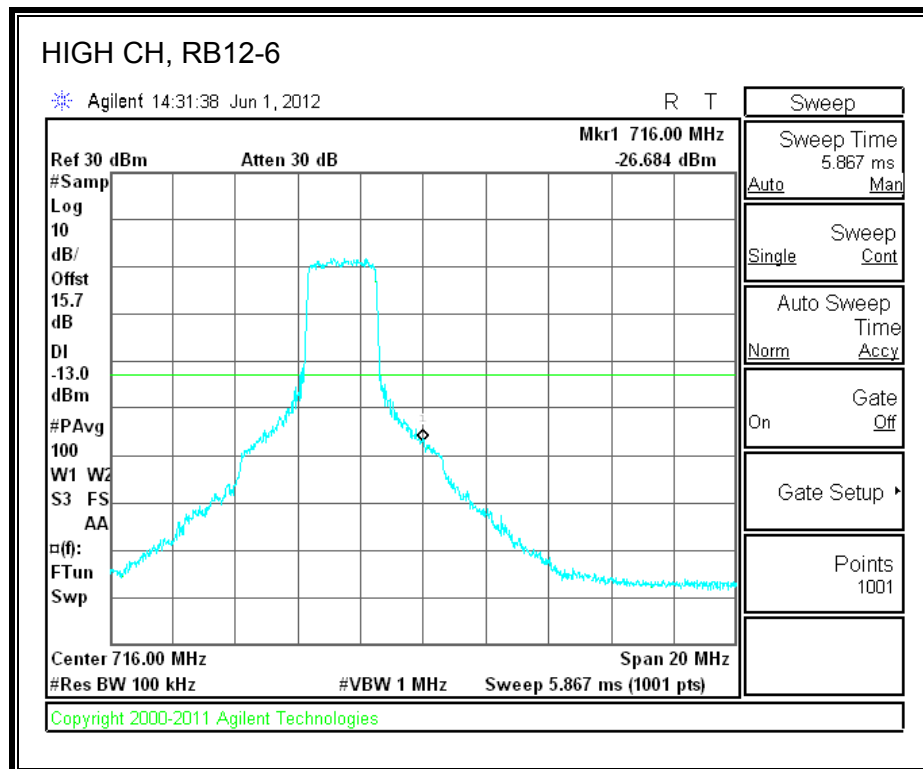

LTE QPSK Band 4 (1.4 MHz BAND WIDTH)

LTE 16QAM Band 4 (1.4 MHz BAND WIDTH)

LTE QPSK Band 4 (3.0 MHz BAND WIDTH)

LTE 16QAM Band 4 (3.0 MHz BAND WIDTH)

LTE QPSK Band 4 (5.0 MHz BAND WIDTH)

LTE 16QAM Band 4 (5.0 MHz BAND WIDTH)

LTE QPSK Band 4 (10.0 MHz BAND WIDTH)

LTE 16QAM Band 4 (10.0 MHz BAND WIDTH)

LTE QPSK Band 4 (15.0 MHz BAND WIDTH)

LTE 16QAM Band 4 (15.0 MHz BAND WIDTH)

LTE QPSK Band 4 (20.0 MHz BAND WIDTH)

LTE 16QAM Band 4 (20.0 MHz BAND WIDTH)

8.2.9. A1428 UAT PORT LTE BAND 17

LTE QPSK Band 17 (5.0 MHz BAND WIDTH)

LTE 16QAM Band 17 (5.0 MHz BAND WIDTH)

LTE QPSK Band 17 (10.0 MHz BAND WIDTH)

LTE 16QAM Band 17 (10.0 MHz BAND WIDTH)