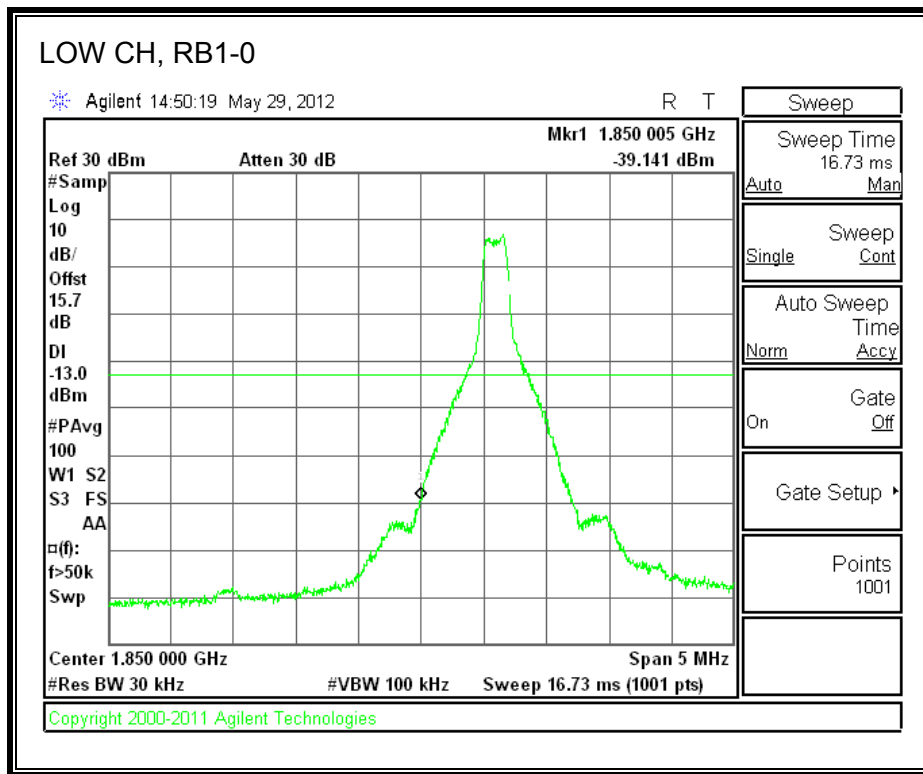

LTE QPSK Band 13, 793 - 805MHz (10MHz Bandwidth)

LTE 16QAM Band 13, 793 - 805MHz (10MHz Bandwidth)

8.2.6. A1429 UAT PORT LTE BAND 25

LTE QPSK Band 25 (1.4 MHz BAND WIDTH)

LTE 16QAM Band 25 (1.4 MHz BAND WIDTH)

LTE QPSK Band 25 (3.0 MHz BAND WIDTH)

LTE 16QAM Band 25 (3.0 MHz BAND WIDTH)

LTE QPSK Band 25 (5.0 MHz BAND WIDTH)

LTE 16QAM Band 25 (5.0 MHz BAND WIDTH)

LTE QPSK Band 25 (10.0 MHz BAND WIDTH)

LTE 16QAM Band 25 (10.0 MHz BAND WIDTH)

LTE QPSK Band 25 (15.0 MHz BAND WIDTH)

LTE 16QAM Band 2 (15.0 MHz BAND WIDTH)

LTE QPSK Band 25 (20.0 MHz BAND WIDTH)

LTE 16QAM Band 25 (20.0 MHz BAND WIDTH)

8.2.7. A1428 LAT PORT LTE BAND 2

LTE QPSK Band 2 (1.4 MHz BAND WIDTH)