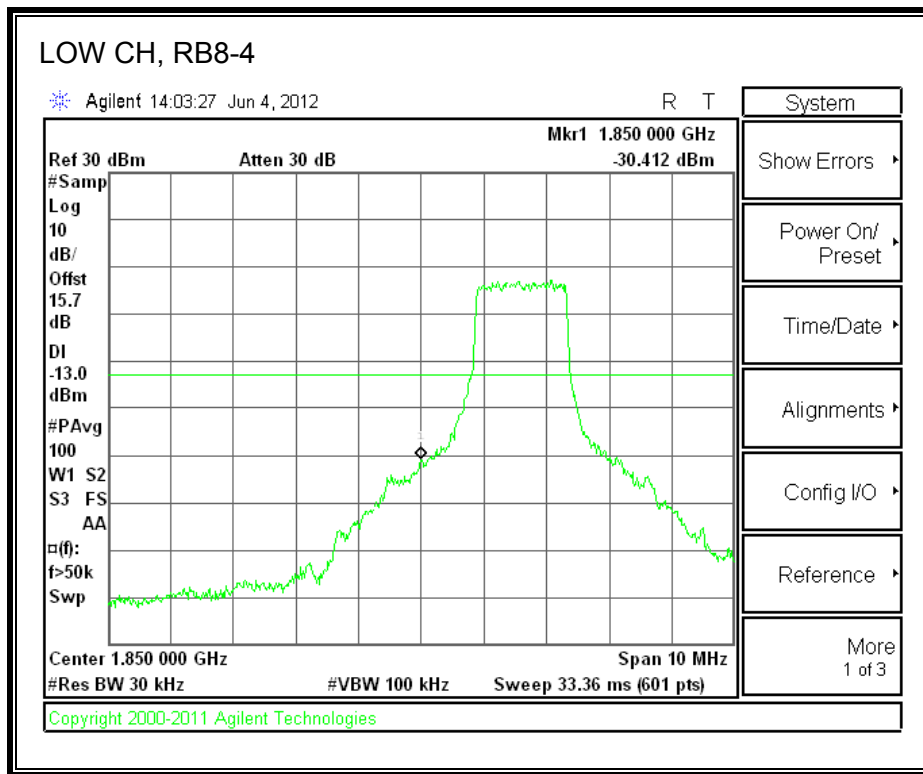

LTE QPSK Band 25 (15.0 MHz BAND WIDTH)

LTE 16QAM Band 2 (15.0 MHz BAND WIDTH)

LTE QPSK Band 25 (20.0 MHz BAND WIDTH)

LTE 16QAM Band 25 (20.0 MHz BAND WIDTH)

8.2.7. A1428 LAT PORT LTE BAND 2

LTE QPSK Band 2 (1.4 MHz BAND WIDTH)

LTE 16QAM Band 2 (1.4 MHz BAND WIDTH)

LTE QPSK Band 2 (3.0 MHz BAND WIDTH)

LTE 16QAM Band 2 (3.0 MHz BAND WIDTH)

LTE QPSK Band 5 (5.0 MHz BAND WIDTH)

LTE 16QAM Band 2 (5.0 MHz BAND WIDTH)

LTE QPSK Band 2 (10.0 MHz BAND WIDTH)

LTE 16QAM Band 2 (10.0 MHz BAND WIDTH)

LTE QPSK Band 2 (15.0 MHz BAND WIDTH)

LTE 16QAM Band 2 (15.0 MHz BAND WIDTH)

LTE QPSK Band 2 (20.0 MHz BAND WIDTH)

LTE 16QAM Band 2 (20.0 MHz BAND WIDTH)

8.2.8. A1428 UAT PORT LTE BAND 4