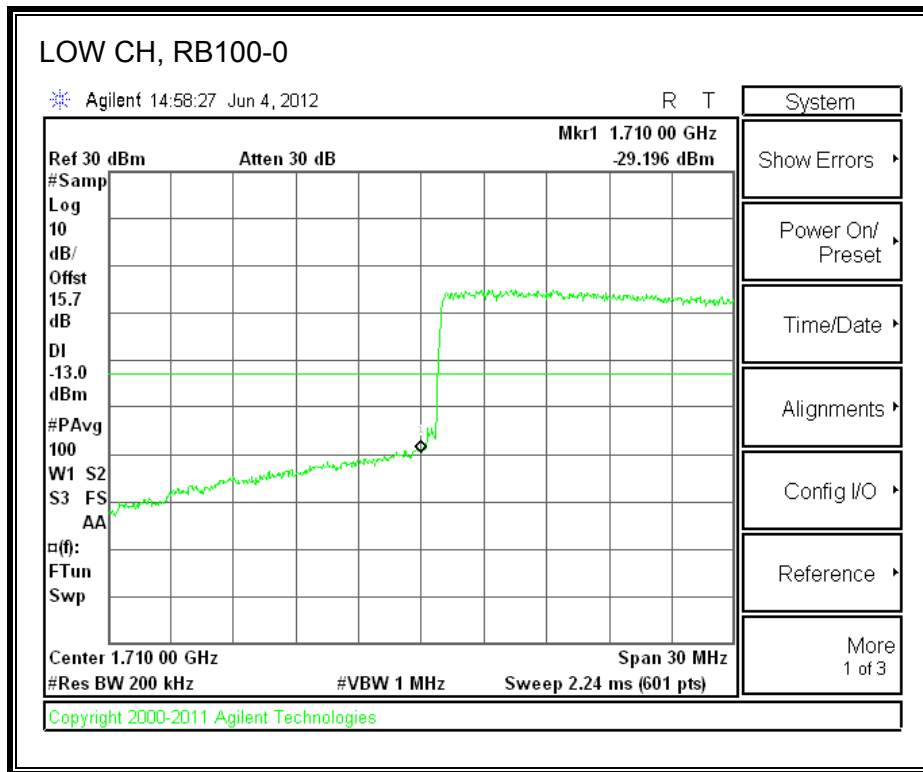

LTE 16QAM Band 2 (10.0 MHz BAND WIDTH)

LTE QPSK Band 2 (15.0 MHz BAND WIDTH)

LTE 16QAM Band 2 (15.0 MHz BAND WIDTH)

LTE QPSK Band 2 (20.0 MHz BAND WIDTH)

LTE 16QAM Band 2 (20.0 MHz BAND WIDTH)

8.2.8. A1428 UAT PORT LTE BAND 4

LTE QPSK Band 4 (1.4 MHz BAND WIDTH)

LTE 16QAM Band 4 (1.4 MHz BAND WIDTH)

LTE QPSK Band 4 (3.0 MHz BAND WIDTH)

LTE 16QAM Band 4 (3.0 MHz BAND WIDTH)

LTE QPSK Band 4 (5.0 MHz BAND WIDTH)

LTE 16QAM Band 4 (5.0 MHz BAND WIDTH)

LTE QPSK Band 4 (10.0 MHz BAND WIDTH)

LTE 16QAM Band 4 (10.0 MHz BAND WIDTH)

LTE QPSK Band 4 (15.0 MHz BAND WIDTH)

LTE 16QAM Band 4 (15.0 MHz BAND WIDTH)

LTE QPSK Band 4 (20.0 MHz BAND WIDTH)

LTE 16QAM Band 4 (20.0 MHz BAND WIDTH)

8.2.9. A1428 UAT PORT LTE BAND 17

LTE QPSK Band 17 (5.0 MHz BAND WIDTH)

LTE 16QAM Band 17 (5.0 MHz BAND WIDTH)

LTE QPSK Band 17 (10.0 MHz BAND WIDTH)

LTE 16QAM Band 17 (10.0 MHz BAND WIDTH)