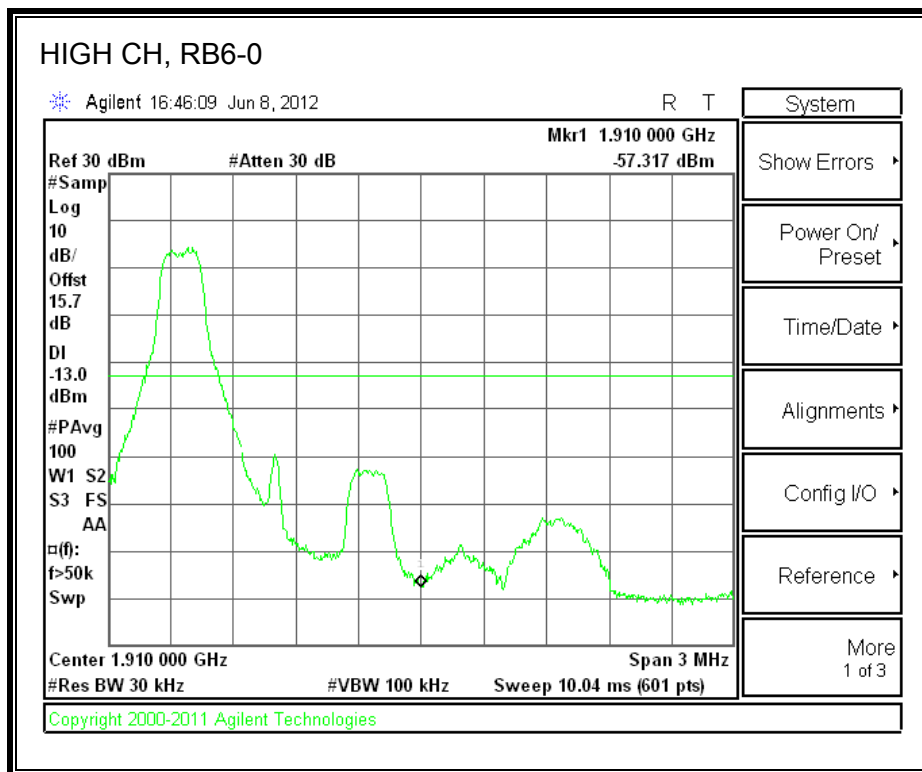

LTE QPSK Band 25 (3.0 MHz BAND WIDTH)

LTE 16QAM Band 25 (3.0 MHz BAND WIDTH)

LTE QPSK Band 25 (5.0 MHz BAND WIDTH)

LTE 16QAM Band 25 (5.0 MHz BAND WIDTH)

LTE QPSK Band 25 (10.0 MHz BAND WIDTH)

LTE 16QAM Band 25 (10.0 MHz BAND WIDTH)

LTE QPSK Band 25 (15.0 MHz BAND WIDTH)

LTE 16QAM Band 2 (15.0 MHz BAND WIDTH)

LTE QPSK Band 25 (20.0 MHz BAND WIDTH)

LTE 16QAM Band 25 (20.0 MHz BAND WIDTH)

8.2.7. A1428 LAT PORT LTE BAND 2

LTE QPSK Band 2 (1.4 MHz BAND WIDTH)

LTE 16QAM Band 2 (1.4 MHz BAND WIDTH)

LTE QPSK Band 2 (3.0 MHz BAND WIDTH)

LTE 16QAM Band 2 (3.0 MHz BAND WIDTH)

LTE QPSK Band 5 (5.0 MHz BAND WIDTH)

LTE 16QAM Band 2 (5.0 MHz BAND WIDTH)

LTE QPSK Band 2 (10.0 MHz BAND WIDTH)

LTE 16QAM Band 2 (10.0 MHz BAND WIDTH)

LTE QPSK Band 2 (15.0 MHz BAND WIDTH)

LTE 16QAM Band 2 (15.0 MHz BAND WIDTH)

LTE QPSK Band 2 (20.0 MHz BAND WIDTH)

LTE 16QAM Band 2 (20.0 MHz BAND WIDTH)

8.2.8. A1428 UAT PORT LTE BAND 4