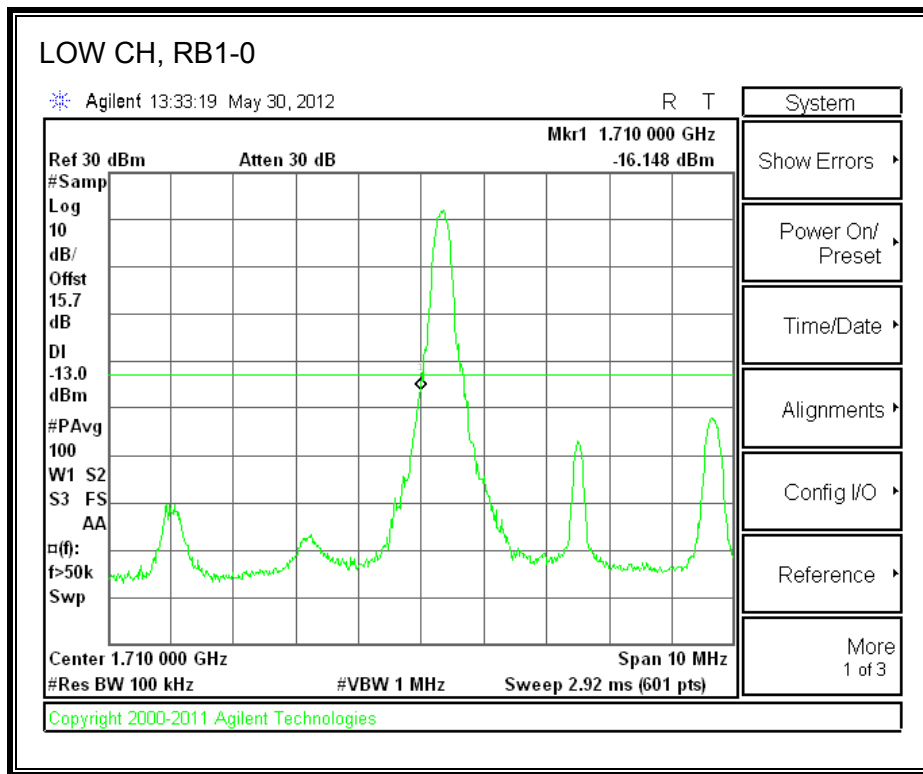

LTE QPSK Band 4 (5.0 MHz BAND WIDTH)

LTE 16QAM Band 4 (5.0 MHz BAND WIDTH)

LTE QPSK Band 4 (10.0 MHz BAND WIDTH)

LTE 16QAM Band 4 (10.0 MHz BAND WIDTH)

LTE QPSK Band 4 (15.0 MHz BAND WIDTH)

LTE 16QAM Band 4 (15.0 MHz BAND WIDTH)

LTE QPSK Band 4 (20.0 MHz BAND WIDTH)

LTE 16QAM Band 4 (20.0 MHz BAND WIDTH)

8.2.3. A1428 LAT PORT LTE BAND 17

LTE QPSK Band 17 (5.0 MHz BAND WIDTH)

LTE 16QAM Band 17 (5.0 MHz BAND WIDTH)

LTE QPSK Band 17 (10.0 MHz BAND WIDTH)