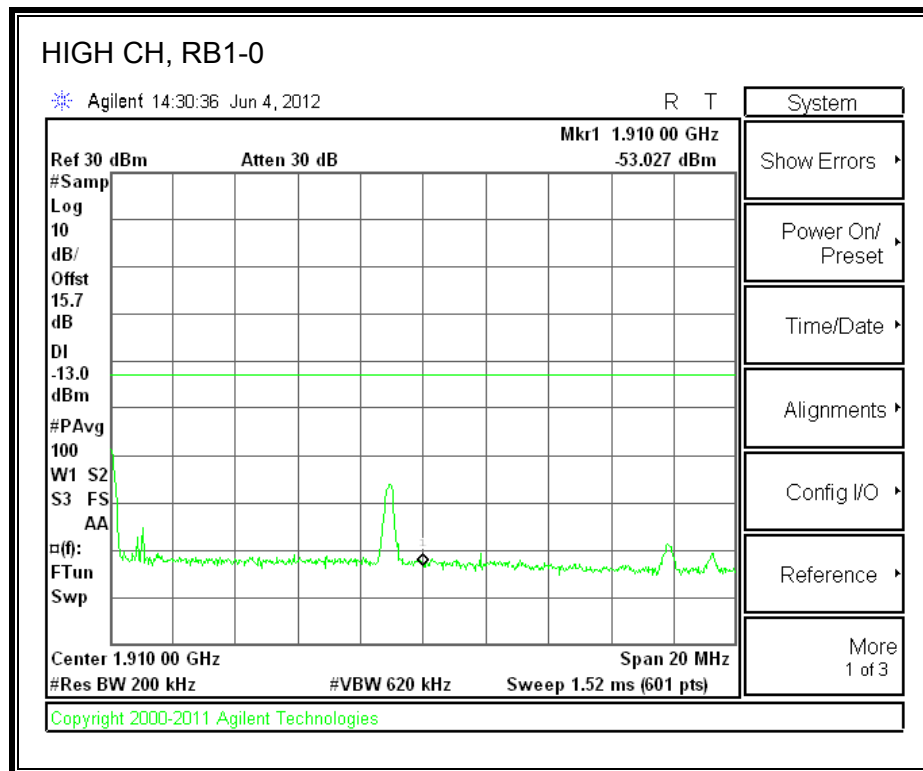

LTE 16QAM Band 2 (1.4 MHz BAND WIDTH)

LTE QPSK Band 2 (3.0 MHz BAND WIDTH)

LTE 16QAM Band 2 (3.0 MHz BAND WIDTH)

LTE QPSK Band 5 (5.0 MHz BAND WIDTH)

LTE 16QAM Band 2 (5.0 MHz BAND WIDTH)

LTE QPSK Band 2 (10.0 MHz BAND WIDTH)

LTE 16QAM Band 2 (10.0 MHz BAND WIDTH)

LTE QPSK Band 2 (15.0 MHz BAND WIDTH)

LTE 16QAM Band 2 (15.0 MHz BAND WIDTH)

LTE QPSK Band 2 (20.0 MHz BAND WIDTH)

LTE 16QAM Band 2 (20.0 MHz BAND WIDTH)

8.2.8. A1428 UAT PORT LTE BAND 4

LTE QPSK Band 4 (1.4 MHz BAND WIDTH)

LTE 16QAM Band 4 (1.4 MHz BAND WIDTH)

LTE QPSK Band 4 (3.0 MHz BAND WIDTH)

LTE 16QAM Band 4 (3.0 MHz BAND WIDTH)

LTE QPSK Band 4 (5.0 MHz BAND WIDTH)

LTE 16QAM Band 4 (5.0 MHz BAND WIDTH)