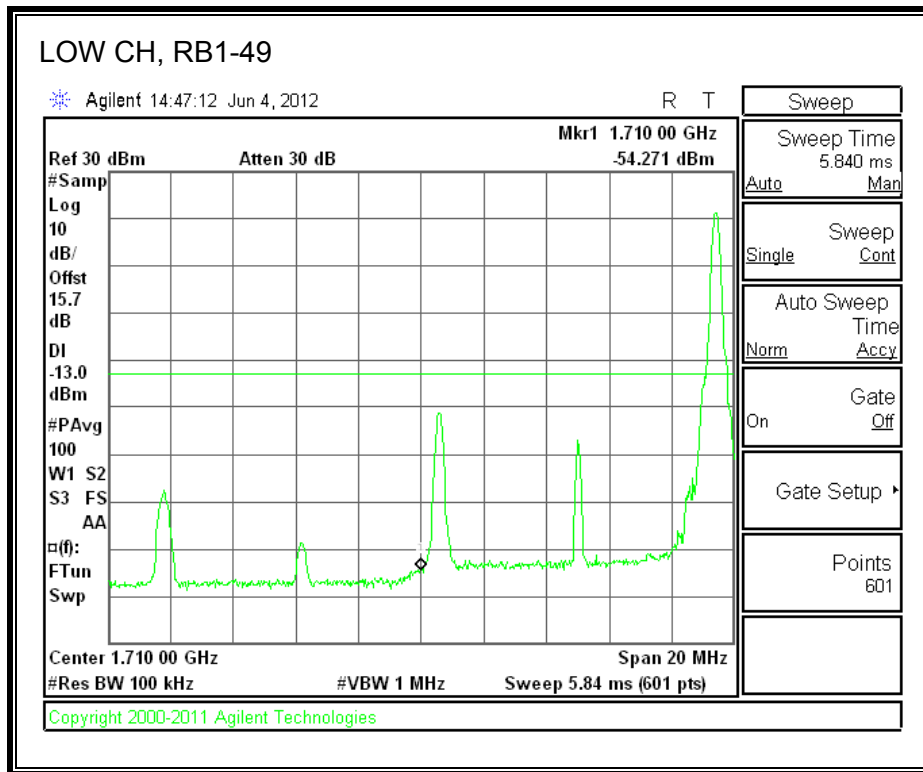

LTE 16QAM Band 2 (10.0 MHz BAND WIDTH)

LTE QPSK Band 2 (15.0 MHz BAND WIDTH)

LTE 16QAM Band 2 (15.0 MHz BAND WIDTH)

LTE QPSK Band 2 (20.0 MHz BAND WIDTH)

LTE 16QAM Band 2 (20.0 MHz BAND WIDTH)

8.2.8. A1428 UAT PORT LTE BAND 4

LTE QPSK Band 4 (1.4 MHz BAND WIDTH)

LTE 16QAM Band 4 (1.4 MHz BAND WIDTH)

LTE QPSK Band 4 (3.0 MHz BAND WIDTH)

LTE 16QAM Band 4 (3.0 MHz BAND WIDTH)

LTE QPSK Band 4 (5.0 MHz BAND WIDTH)

LTE 16QAM Band 4 (5.0 MHz BAND WIDTH)

LTE QPSK Band 4 (10.0 MHz BAND WIDTH)

LTE 16QAM Band 4 (10.0 MHz BAND WIDTH)

LTE QPSK Band 4 (15.0 MHz BAND WIDTH)

LTE 16QAM Band 4 (15.0 MHz BAND WIDTH)

LTE QPSK Band 4 (20.0 MHz BAND WIDTH)

LTE 16QAM Band 4 (20.0 MHz BAND WIDTH)

8.2.9. A1428 UAT PORT LTE BAND 17

LTE QPSK Band 17 (5.0 MHz BAND WIDTH)

LTE 16QAM Band 17 (5.0 MHz BAND WIDTH)

LTE QPSK Band 17 (10.0 MHz BAND WIDTH)

LTE 16QAM Band 17 (10.0 MHz BAND WIDTH)