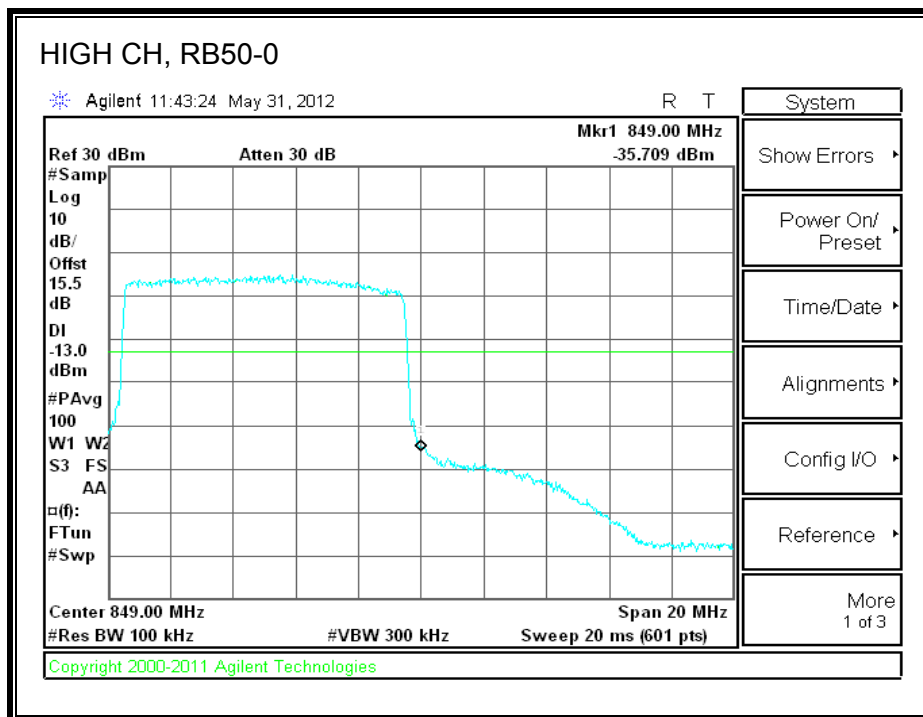

LTE QPSK Band 5 (5.0 MHz BAND WIDTH)

LTE 16QAM Band 5 (5.0 MHz BAND WIDTH)

LTE QPSK Band 5 (10.0 MHz BAND WIDTH)

LTE 16QAM Band 5 (10.0 MHz BAND WIDTH)

8.2.5. A1429 LAT PORT LTE BAND 13

LTE QPSK 779.5 MHz Band 13, 775 – 777MHz (5MHz Bandwidth)

LTE 16QAM 779.5MHz Band 13, 775 - 777MHz (5MHz Bandwidth)

LTE QPSK 779.5MHz Band 13, 783 - 793MHz (5MHz Bandwidth)

LTE 16QAM 779.5MHz Band 13, 783 - 793MHz (5MHz Bandwidth)

LTE QPSK 779.5MHz Band 13, 763 - 775MHz (5MHz Bandwidth)