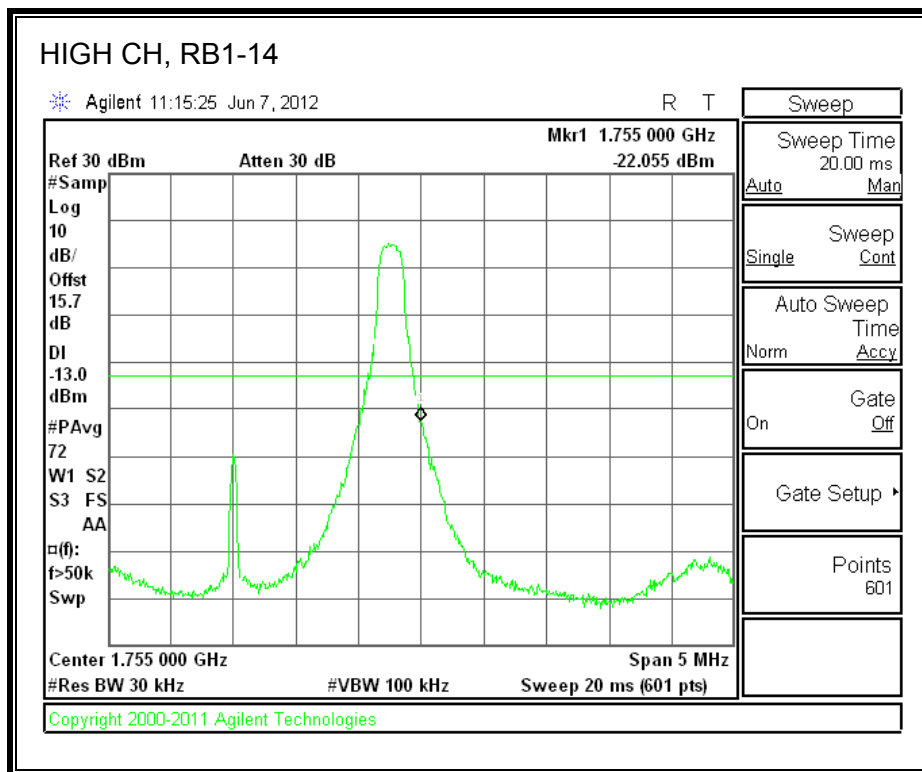

LTE 16QAM Band 2 (10.0 MHz BAND WIDTH)

LTE QPSK Band 2 (15.0 MHz BAND WIDTH)

LTE 16QAM Band 2 (15.0 MHz BAND WIDTH)

LTE QPSK Band 2 (20.0 MHz BAND WIDTH)

LTE 16QAM Band 2 (20.0 MHz BAND WIDTH)

8.2.8. A1428 UAT PORT LTE BAND 4

LTE QPSK Band 4 (1.4 MHz BAND WIDTH)

LTE 16QAM Band 4 (1.4 MHz BAND WIDTH)

LTE QPSK Band 4 (3.0 MHz BAND WIDTH)

LTE 16QAM Band 4 (3.0 MHz BAND WIDTH)

LTE QPSK Band 4 (5.0 MHz BAND WIDTH)

LTE 16QAM Band 4 (5.0 MHz BAND WIDTH)

LTE QPSK Band 4 (10.0 MHz BAND WIDTH)

LTE 16QAM Band 4 (10.0 MHz BAND WIDTH)

LTE QPSK Band 4 (15.0 MHz BAND WIDTH)

LTE 16QAM Band 4 (15.0 MHz BAND WIDTH)

LTE QPSK Band 4 (20.0 MHz BAND WIDTH)

LTE 16QAM Band 4 (20.0 MHz BAND WIDTH)