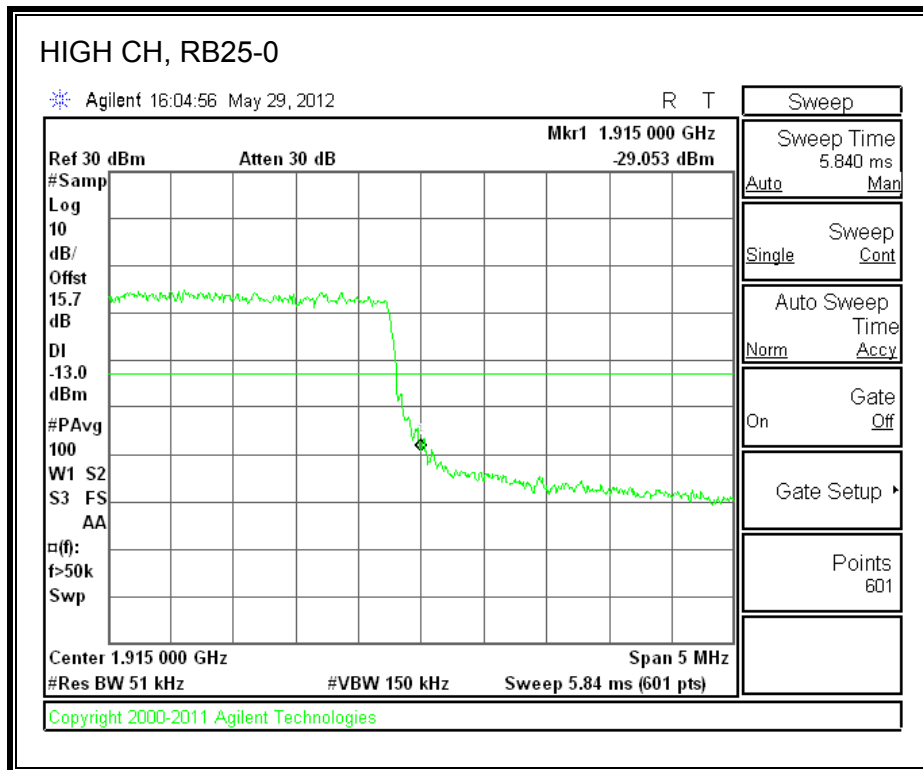

LTE QPSK Band 13, 793 - 805MHz (10MHz Bandwidth)

LTE 16QAM Band 13, 793 - 805MHz (10MHz Bandwidth)

8.2.6. A1429 UAT PORT LTE BAND 25

LTE QPSK Band 25 (1.4 MHz BAND WIDTH)

LTE 16QAM Band 25 (1.4 MHz BAND WIDTH)

LTE QPSK Band 25 (3.0 MHz BAND WIDTH)

LTE 16QAM Band 25 (3.0 MHz BAND WIDTH)

LTE QPSK Band 25 (5.0 MHz BAND WIDTH)

LTE 16QAM Band 25 (5.0 MHz BAND WIDTH)

LTE QPSK Band 25 (10.0 MHz BAND WIDTH)

LTE 16QAM Band 25 (10.0 MHz BAND WIDTH)

LTE QPSK Band 25 (15.0 MHz BAND WIDTH)

LTE 16QAM Band 2 (15.0 MHz BAND WIDTH)

LTE QPSK Band 25 (20.0 MHz BAND WIDTH)

LTE 16QAM Band 25 (20.0 MHz BAND WIDTH)

8.2.7. A1428 LAT PORT LTE BAND 2

LTE QPSK Band 2 (1.4 MHz BAND WIDTH)