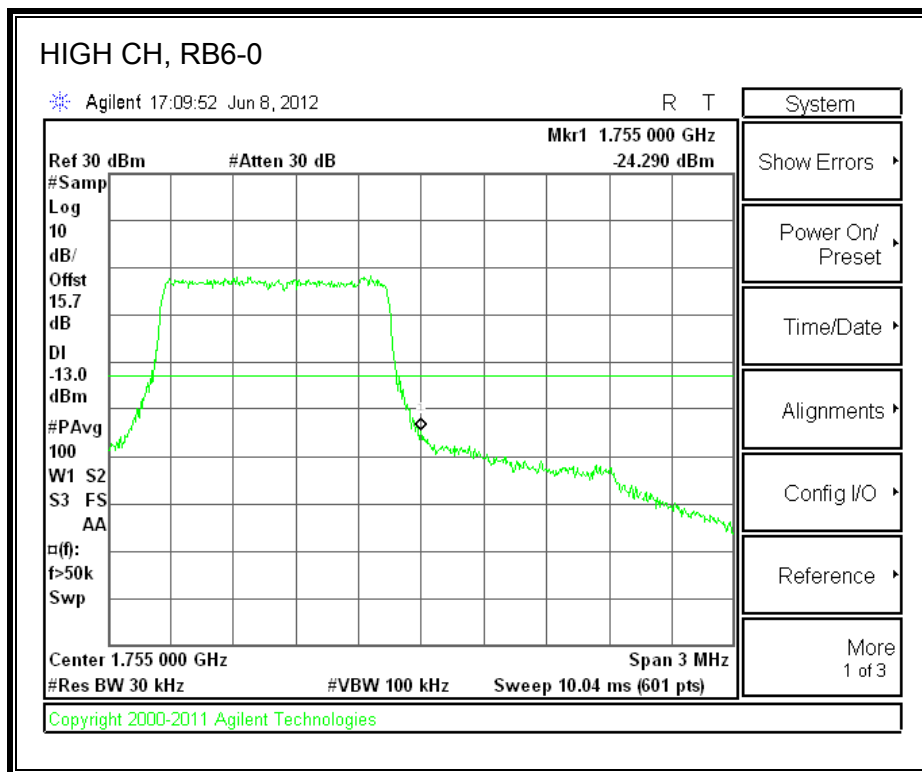

LTE 16QAM Band 2 (10.0 MHz BAND WIDTH)

LTE QPSK Band 2 (15.0 MHz BAND WIDTH)

LTE 16QAM Band 2 (15.0 MHz BAND WIDTH)

LTE QPSK Band 2 (20.0 MHz BAND WIDTH)

LTE 16QAM Band 2 (20.0 MHz BAND WIDTH)

8.2.8. A1428 UAT PORT LTE BAND 4

LTE QPSK Band 4 (1.4 MHz BAND WIDTH)

LTE 16QAM Band 4 (1.4 MHz BAND WIDTH)

LTE QPSK Band 4 (3.0 MHz BAND WIDTH)

LTE 16QAM Band 4 (3.0 MHz BAND WIDTH)

LTE QPSK Band 4 (5.0 MHz BAND WIDTH)

LTE 16QAM Band 4 (5.0 MHz BAND WIDTH)

LTE QPSK Band 4 (10.0 MHz BAND WIDTH)

LTE 16QAM Band 4 (10.0 MHz BAND WIDTH)

LTE QPSK Band 4 (15.0 MHz BAND WIDTH)

LTE 16QAM Band 4 (15.0 MHz BAND WIDTH)

LTE QPSK Band 4 (20.0 MHz BAND WIDTH)

LTE 16QAM Band 4 (20.0 MHz BAND WIDTH)