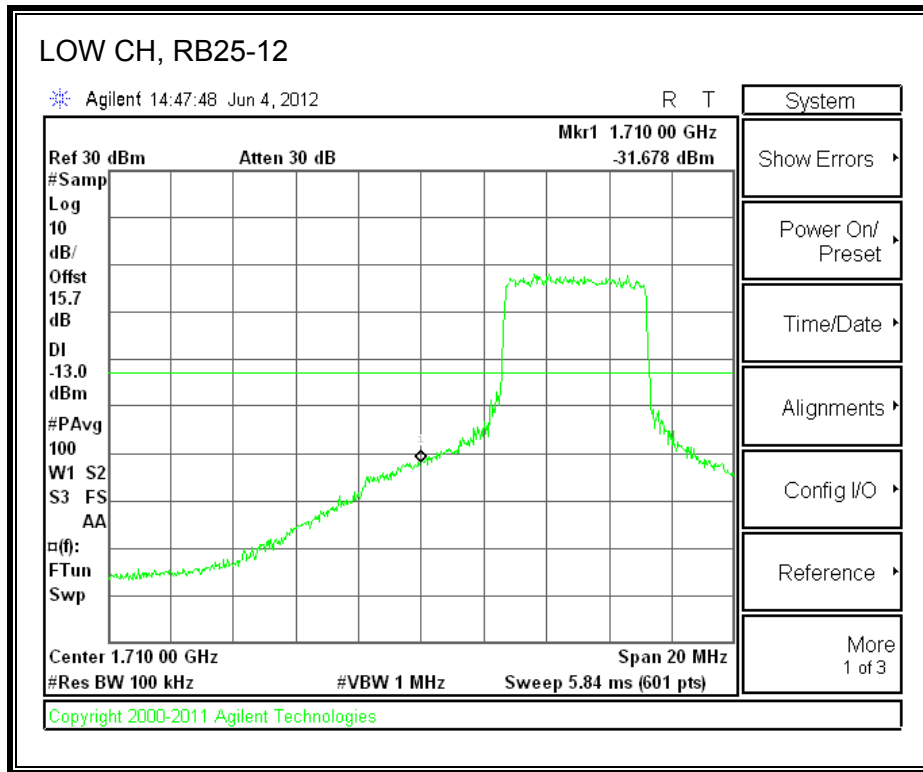

LTE 16QAM Band 2 (10.0 MHz BAND WIDTH)

LTE QPSK Band 2 (15.0 MHz BAND WIDTH)

LTE 16QAM Band 2 (15.0 MHz BAND WIDTH)

LTE QPSK Band 2 (20.0 MHz BAND WIDTH)

LTE 16QAM Band 2 (20.0 MHz BAND WIDTH)

8.2.8. A1428 UAT PORT LTE BAND 4

LTE QPSK Band 4 (1.4 MHz BAND WIDTH)

LTE 16QAM Band 4 (1.4 MHz BAND WIDTH)

LTE QPSK Band 4 (3.0 MHz BAND WIDTH)

LTE 16QAM Band 4 (3.0 MHz BAND WIDTH)

LTE QPSK Band 4 (5.0 MHz BAND WIDTH)

LTE 16QAM Band 4 (5.0 MHz BAND WIDTH)

LTE QPSK Band 4 (10.0 MHz BAND WIDTH)

LTE 16QAM Band 4 (10.0 MHz BAND WIDTH)

LTE QPSK Band 4 (15.0 MHz BAND WIDTH)

LTE 16QAM Band 4 (15.0 MHz BAND WIDTH)

LTE QPSK Band 4 (20.0 MHz BAND WIDTH)

LTE 16QAM Band 4 (20.0 MHz BAND WIDTH)

8.2.9. A1428 UAT PORT LTE BAND 17

LTE QPSK Band 17 (5.0 MHz BAND WIDTH)

LTE 16QAM Band 17 (5.0 MHz BAND WIDTH)

LTE QPSK Band 17 (10.0 MHz BAND WIDTH)

LTE 16QAM Band 17 (10.0 MHz BAND WIDTH)