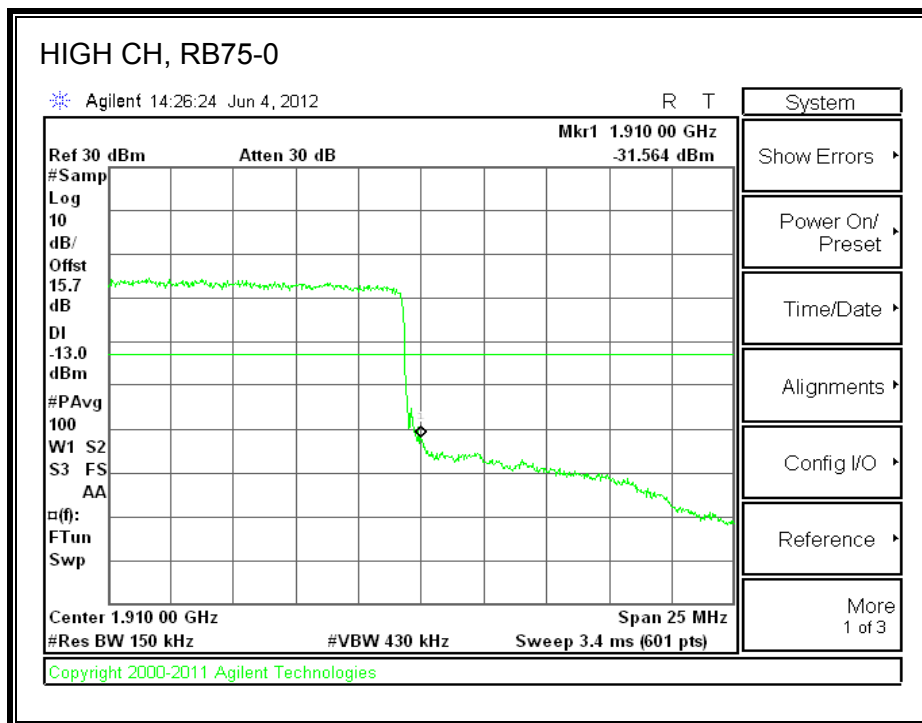

LTE 16QAM Band 2 (1.4 MHz BAND WIDTH)

LTE QPSK Band 2 (3.0 MHz BAND WIDTH)

LTE 16QAM Band 2 (3.0 MHz BAND WIDTH)

LTE QPSK Band 5 (5.0 MHz BAND WIDTH)

LTE 16QAM Band 2 (5.0 MHz BAND WIDTH)

LTE QPSK Band 2 (10.0 MHz BAND WIDTH)

LTE 16QAM Band 2 (10.0 MHz BAND WIDTH)

LTE QPSK Band 2 (15.0 MHz BAND WIDTH)

LTE 16QAM Band 2 (15.0 MHz BAND WIDTH)

LTE QPSK Band 2 (20.0 MHz BAND WIDTH)

LTE 16QAM Band 2 (20.0 MHz BAND WIDTH)

8.2.8. A1428 UAT PORT LTE BAND 4

LTE QPSK Band 4 (1.4 MHz BAND WIDTH)

LTE 16QAM Band 4 (1.4 MHz BAND WIDTH)

LTE QPSK Band 4 (3.0 MHz BAND WIDTH)

LTE 16QAM Band 4 (3.0 MHz BAND WIDTH)

LTE QPSK Band 4 (5.0 MHz BAND WIDTH)

LTE 16QAM Band 4 (5.0 MHz BAND WIDTH)