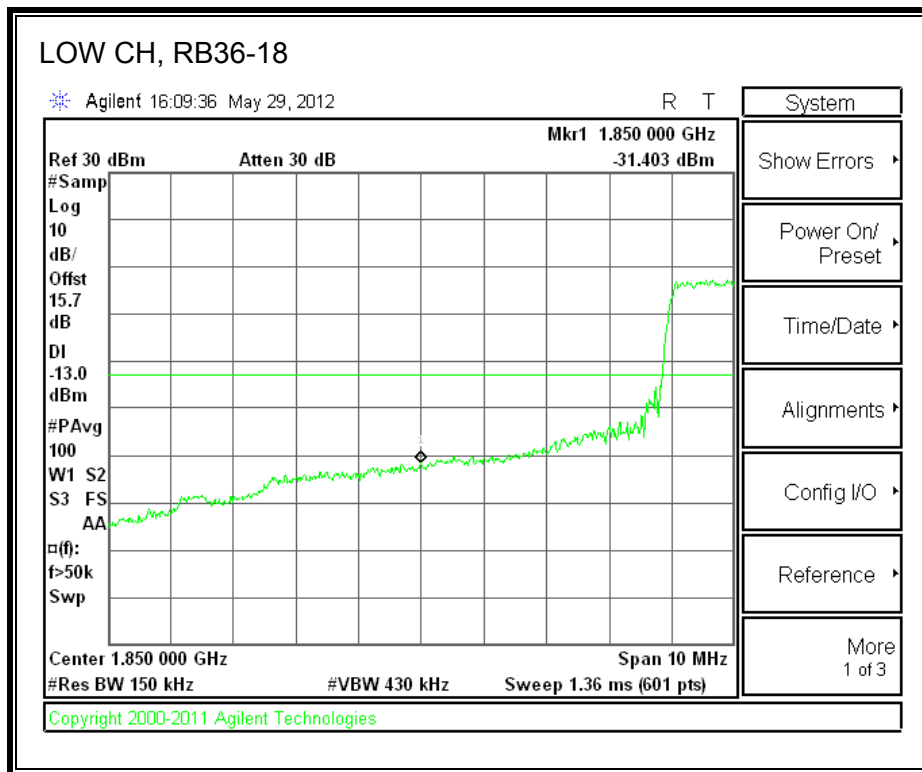

LTE QPSK Band 25 (3.0 MHz BAND WIDTH)

LTE 16QAM Band 25 (3.0 MHz BAND WIDTH)

LTE QPSK Band 25 (5.0 MHz BAND WIDTH)

LTE 16QAM Band 25 (5.0 MHz BAND WIDTH)

LTE QPSK Band 25 (10.0 MHz BAND WIDTH)

LTE 16QAM Band 25 (10.0 MHz BAND WIDTH)

LTE QPSK Band 25 (15.0 MHz BAND WIDTH)

LTE 16QAM Band 2 (15.0 MHz BAND WIDTH)

LTE QPSK Band 25 (20.0 MHz BAND WIDTH)

LTE 16QAM Band 25 (20.0 MHz BAND WIDTH)

8.2.7. A1428 LAT PORT LTE BAND 2

LTE QPSK Band 2 (1.4 MHz BAND WIDTH)

LTE 16QAM Band 2 (1.4 MHz BAND WIDTH)

LTE QPSK Band 2 (3.0 MHz BAND WIDTH)

LTE 16QAM Band 2 (3.0 MHz BAND WIDTH)

LTE QPSK Band 5 (5.0 MHz BAND WIDTH)

LTE 16QAM Band 2 (5.0 MHz BAND WIDTH)

LTE QPSK Band 2 (10.0 MHz BAND WIDTH)