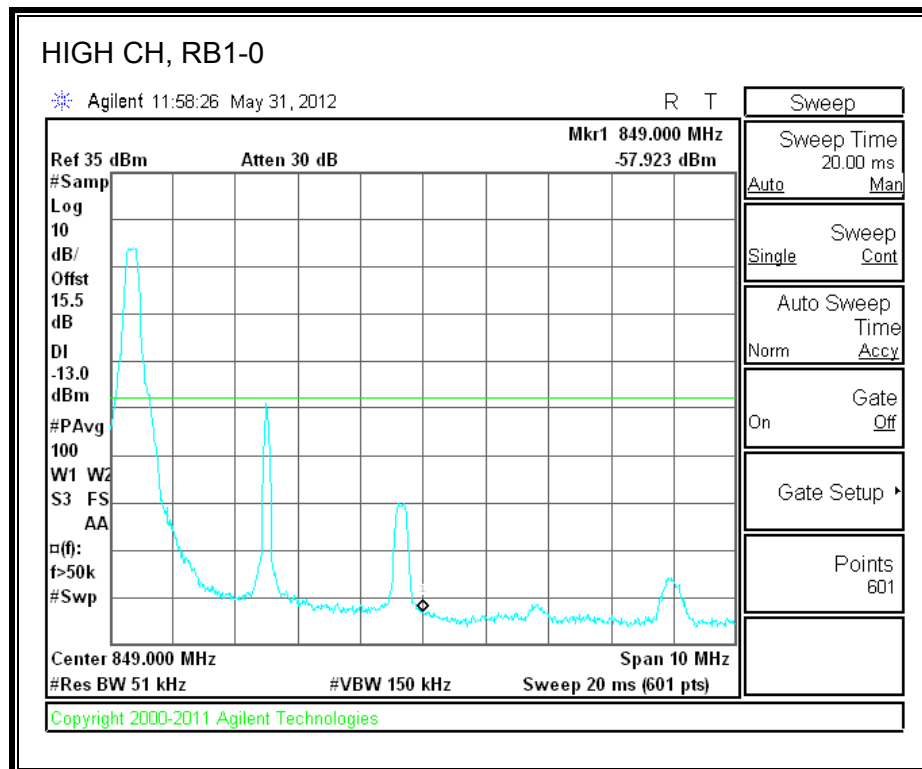

LTE 16QAM Band 17 (10.0 MHz BAND WIDTH)

8.2.4. A1428 LAT PORT LTE BAND 5

LTE QPSK Band 5 (1.4 MHz BAND WIDTH)

LTE 16QAM Band 4 (1.4 MHz BAND WIDTH)

LTE QPSK Band 5 (3.0 MHz BAND WIDTH)

LTE 16QAM Band 5 (3.0 MHz BAND WIDTH)

LTE QPSK Band 5 (5.0 MHz BAND WIDTH)

LTE 16QAM Band 5 (5.0 MHz BAND WIDTH)

LTE QPSK Band 5 (10.0 MHz BAND WIDTH)

LTE 16QAM Band 5 (10.0 MHz BAND WIDTH)

8.2.5. A1429 LAT PORT LTE BAND 13

LTE QPSK 779.5 MHz Band 13, 775 – 777MHz (5MHz Bandwidth)