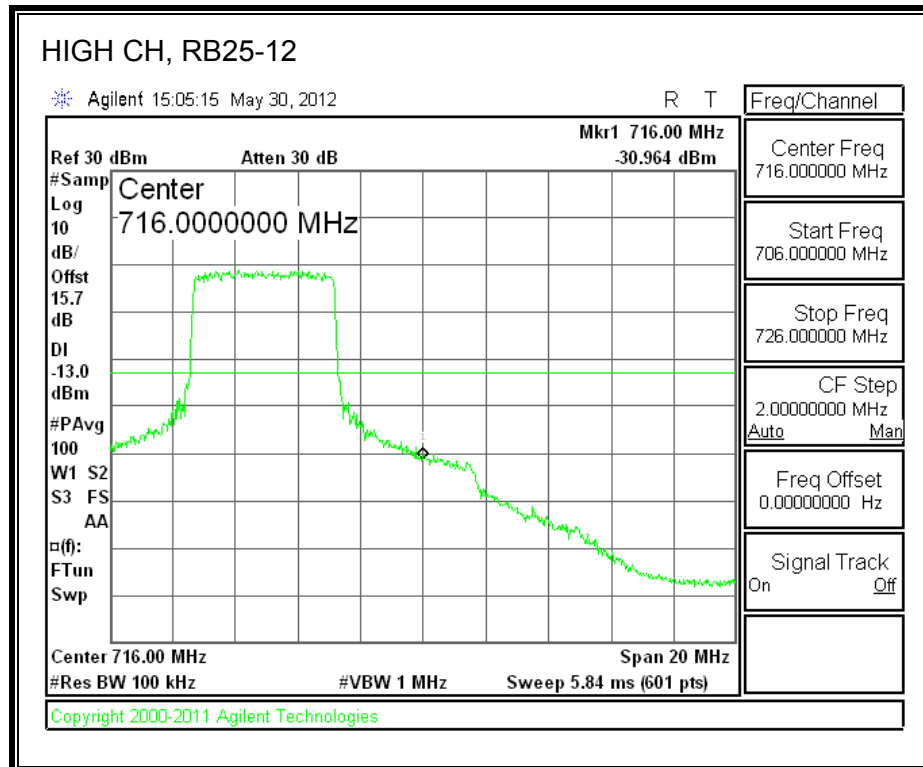

LTE QPSK Band 4 (20.0 MHz BAND WIDTH)

LTE 16QAM Band 4 (20.0 MHz BAND WIDTH)

8.2.3. A1428 LAT PORT LTE BAND 17

LTE QPSK Band 17 (5.0 MHz BAND WIDTH)

LTE 16QAM Band 17 (5.0 MHz BAND WIDTH)

LTE QPSK Band 17 (10.0 MHz BAND WIDTH)

LTE 16QAM Band 17 (10.0 MHz BAND WIDTH)

8.2.4. A1428 LAT PORT LTE BAND 5

LTE QPSK Band 5 (1.4 MHz BAND WIDTH)

LTE 16QAM Band 4 (1.4 MHz BAND WIDTH)

LTE QPSK Band 5 (3.0 MHz BAND WIDTH)

LTE 16QAM Band 5 (3.0 MHz BAND WIDTH)