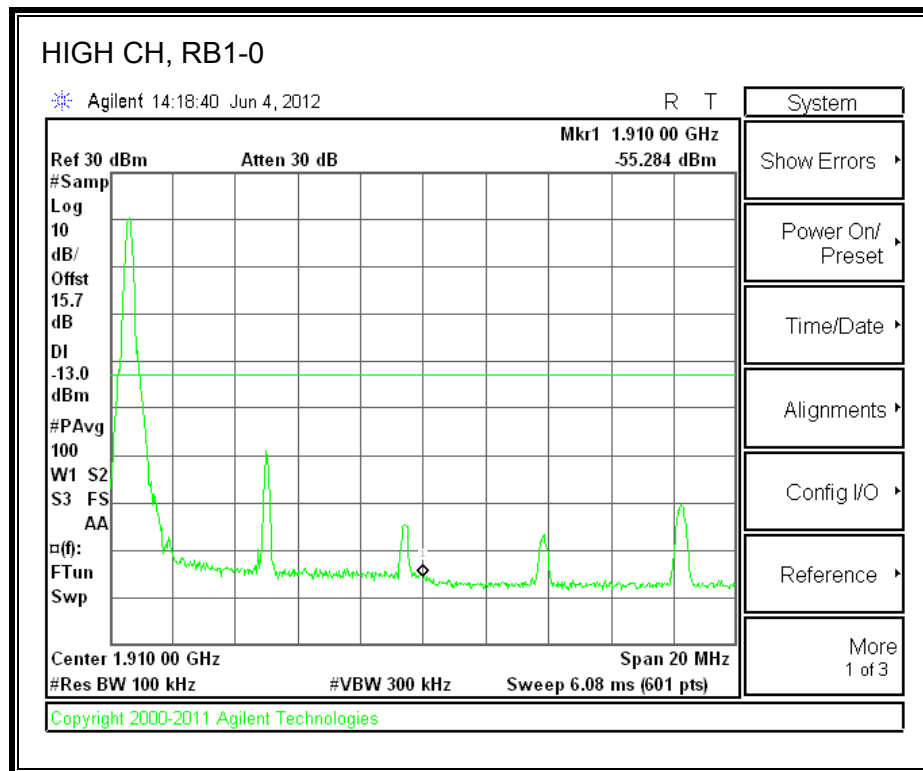

LTE 16QAM Band 2 (1.4 MHz BAND WIDTH)

LTE QPSK Band 2 (3.0 MHz BAND WIDTH)

LTE 16QAM Band 2 (3.0 MHz BAND WIDTH)

LTE QPSK Band 5 (5.0 MHz BAND WIDTH)

LTE 16QAM Band 2 (5.0 MHz BAND WIDTH)

LTE QPSK Band 2 (10.0 MHz BAND WIDTH)

LTE 16QAM Band 2 (10.0 MHz BAND WIDTH)

LTE QPSK Band 2 (15.0 MHz BAND WIDTH)

LTE 16QAM Band 2 (15.0 MHz BAND WIDTH)

LTE QPSK Band 2 (20.0 MHz BAND WIDTH)

LTE 16QAM Band 2 (20.0 MHz BAND WIDTH)

8.2.8. A1428 UAT PORT LTE BAND 4