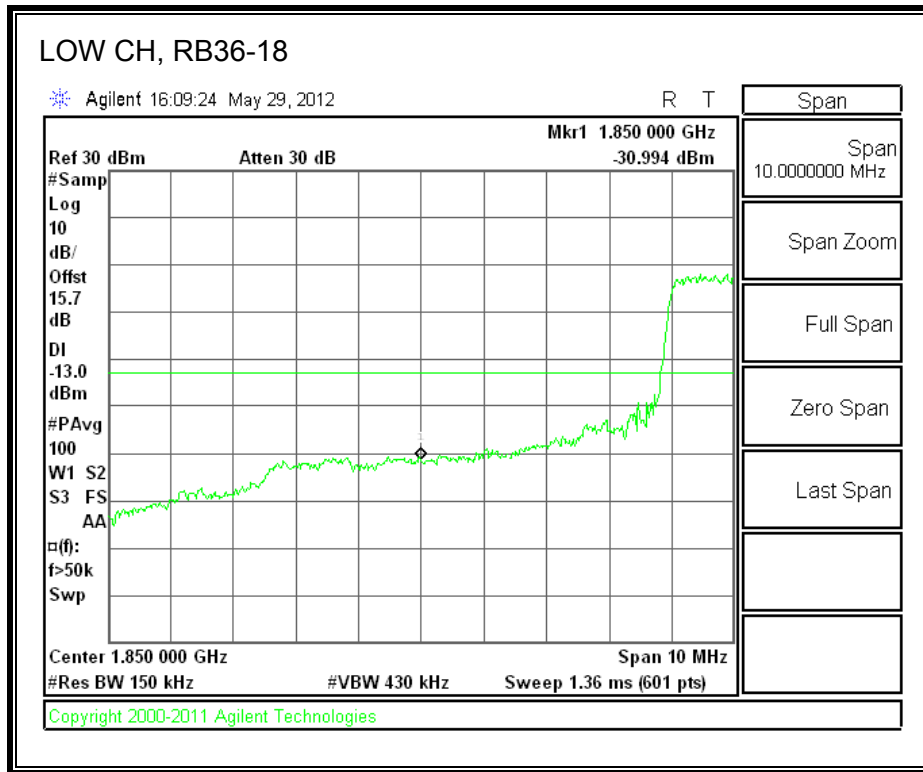

LTE QPSK Band 13, 793 - 805MHz (10MHz Bandwidth)

LTE 16QAM Band 13, 793 - 805MHz (10MHz Bandwidth)

8.2.6. A1429 UAT PORT LTE BAND 25

LTE QPSK Band 25 (1.4 MHz BAND WIDTH)

LTE 16QAM Band 25 (1.4 MHz BAND WIDTH)

LTE QPSK Band 25 (3.0 MHz BAND WIDTH)

LTE 16QAM Band 25 (3.0 MHz BAND WIDTH)

LTE QPSK Band 25 (5.0 MHz BAND WIDTH)

LTE 16QAM Band 25 (5.0 MHz BAND WIDTH)

LTE QPSK Band 25 (10.0 MHz BAND WIDTH)

LTE 16QAM Band 25 (10.0 MHz BAND WIDTH)

LTE QPSK Band 25 (15.0 MHz BAND WIDTH)

LTE 16QAM Band 2 (15.0 MHz BAND WIDTH)

LTE QPSK Band 25 (20.0 MHz BAND WIDTH)

LTE 16QAM Band 25 (20.0 MHz BAND WIDTH)

8.2.7. A1428 LAT PORT LTE BAND 2

LTE QPSK Band 2 (1.4 MHz BAND WIDTH)

LTE 16QAM Band 2 (1.4 MHz BAND WIDTH)

LTE QPSK Band 2 (3.0 MHz BAND WIDTH)

LTE 16QAM Band 2 (3.0 MHz BAND WIDTH)

LTE QPSK Band 5 (5.0 MHz BAND WIDTH)

LTE 16QAM Band 2 (5.0 MHz BAND WIDTH)

LTE QPSK Band 2 (10.0 MHz BAND WIDTH)