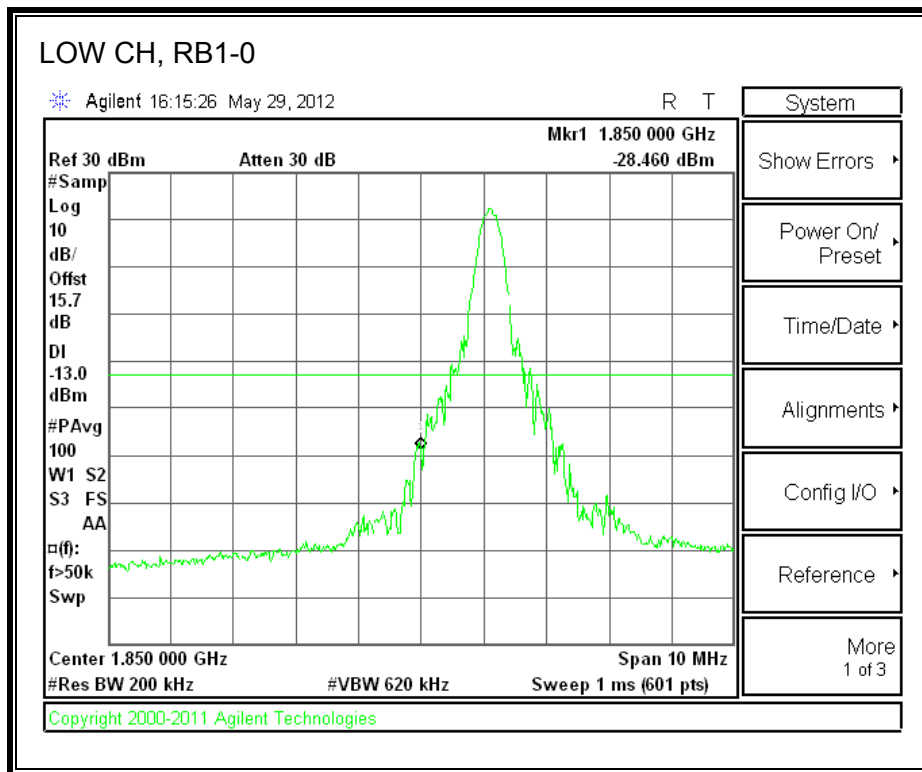

LTE QPSK Band 25 (3.0 MHz BAND WIDTH)

LTE 16QAM Band 25 (3.0 MHz BAND WIDTH)

LTE QPSK Band 25 (5.0 MHz BAND WIDTH)

LTE 16QAM Band 25 (5.0 MHz BAND WIDTH)

LTE QPSK Band 25 (10.0 MHz BAND WIDTH)

LTE 16QAM Band 25 (10.0 MHz BAND WIDTH)

LTE QPSK Band 25 (15.0 MHz BAND WIDTH)

LTE 16QAM Band 2 (15.0 MHz BAND WIDTH)

LTE QPSK Band 25 (20.0 MHz BAND WIDTH)

LTE 16QAM Band 25 (20.0 MHz BAND WIDTH)

8.2.7. A1428 LAT PORT LTE BAND 2

LTE QPSK Band 2 (1.4 MHz BAND WIDTH)

LTE 16QAM Band 2 (1.4 MHz BAND WIDTH)

LTE QPSK Band 2 (3.0 MHz BAND WIDTH)

LTE 16QAM Band 2 (3.0 MHz BAND WIDTH)

LTE QPSK Band 5 (5.0 MHz BAND WIDTH)

LTE 16QAM Band 2 (5.0 MHz BAND WIDTH)

LTE QPSK Band 2 (10.0 MHz BAND WIDTH)