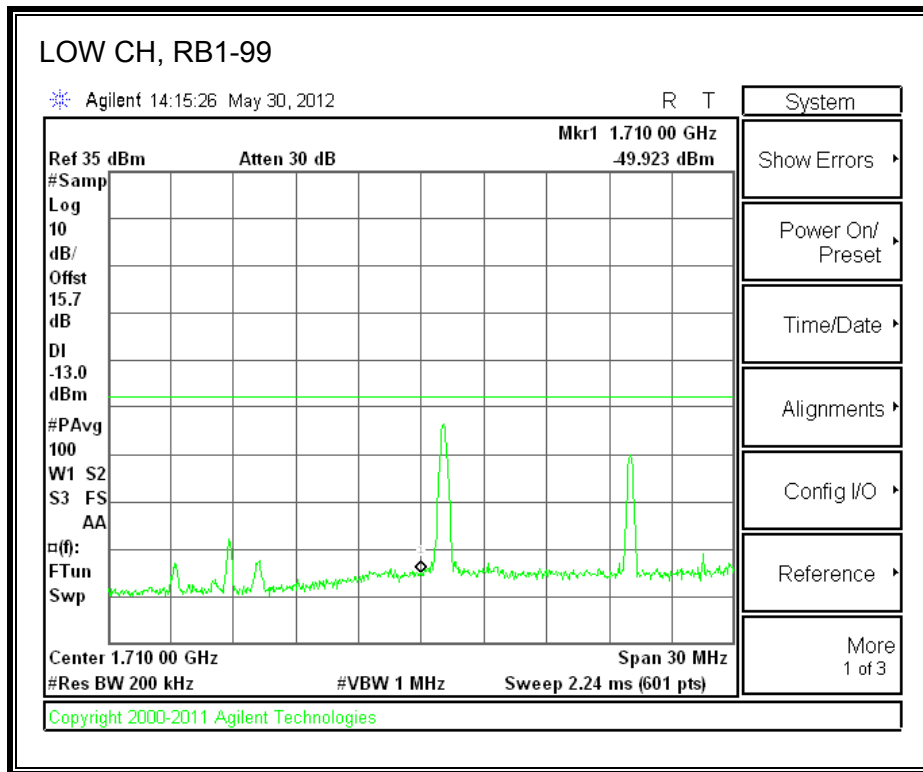

LTE QPSK Band 4 (5.0 MHz BAND WIDTH)

LTE 16QAM Band 4 (5.0 MHz BAND WIDTH)

LTE QPSK Band 4 (10.0 MHz BAND WIDTH)

LTE 16QAM Band 4 (10.0 MHz BAND WIDTH)

LTE QPSK Band 4 (15.0 MHz BAND WIDTH)

LTE 16QAM Band 4 (15.0 MHz BAND WIDTH)

LTE QPSK Band 4 (20.0 MHz BAND WIDTH)

LTE 16QAM Band 4 (20.0 MHz BAND WIDTH)

8.2.3. A1428 LAT PORT LTE BAND 17

LTE QPSK Band 17 (5.0 MHz BAND WIDTH)

LTE 16QAM Band 17 (5.0 MHz BAND WIDTH)

LTE QPSK Band 17 (10.0 MHz BAND WIDTH)

LTE 16QAM Band 17 (10.0 MHz BAND WIDTH)

8.2.4. A1428 LAT PORT LTE BAND 5

LTE QPSK Band 5 (1.4 MHz BAND WIDTH)

LTE 16QAM Band 4 (1.4 MHz BAND WIDTH)

LTE QPSK Band 5 (3.0 MHz BAND WIDTH)

LTE 16QAM Band 5 (3.0 MHz BAND WIDTH)

LTE QPSK Band 5 (5.0 MHz BAND WIDTH)

LTE 16QAM Band 5 (5.0 MHz BAND WIDTH)

LTE QPSK Band 5 (10.0 MHz BAND WIDTH)

LTE 16QAM Band 5 (10.0 MHz BAND WIDTH)

8.2.5. A1429 LAT PORT LTE BAND 13

LTE QPSK 779.5 MHz Band 13, 775 – 777MHz (5MHz Bandwidth)