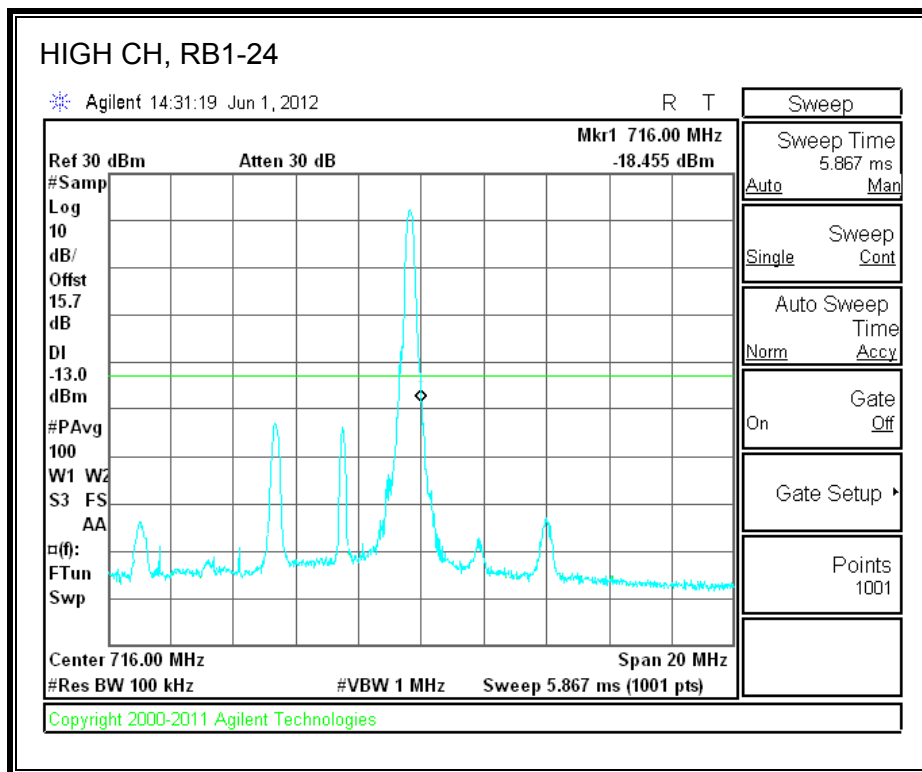

LTE 16QAM Band 2 (10.0 MHz BAND WIDTH)

LTE QPSK Band 2 (15.0 MHz BAND WIDTH)

LTE 16QAM Band 2 (15.0 MHz BAND WIDTH)

LTE QPSK Band 2 (20.0 MHz BAND WIDTH)

LTE 16QAM Band 2 (20.0 MHz BAND WIDTH)

8.2.8. A1428 UAT PORT LTE BAND 4

LTE QPSK Band 4 (1.4 MHz BAND WIDTH)

LTE 16QAM Band 4 (1.4 MHz BAND WIDTH)

LTE QPSK Band 4 (3.0 MHz BAND WIDTH)

LTE 16QAM Band 4 (3.0 MHz BAND WIDTH)

LTE QPSK Band 4 (5.0 MHz BAND WIDTH)

LTE 16QAM Band 4 (5.0 MHz BAND WIDTH)

LTE QPSK Band 4 (10.0 MHz BAND WIDTH)

LTE 16QAM Band 4 (10.0 MHz BAND WIDTH)

LTE QPSK Band 4 (15.0 MHz BAND WIDTH)

LTE 16QAM Band 4 (15.0 MHz BAND WIDTH)

LTE QPSK Band 4 (20.0 MHz BAND WIDTH)

LTE 16QAM Band 4 (20.0 MHz BAND WIDTH)

8.2.9. A1428 UAT PORT LTE BAND 17

LTE QPSK Band 17 (5.0 MHz BAND WIDTH)

LTE 16QAM Band 17 (5.0 MHz BAND WIDTH)

LTE QPSK Band 17 (10.0 MHz BAND WIDTH)

LTE 16QAM Band 17 (10.0 MHz BAND WIDTH)