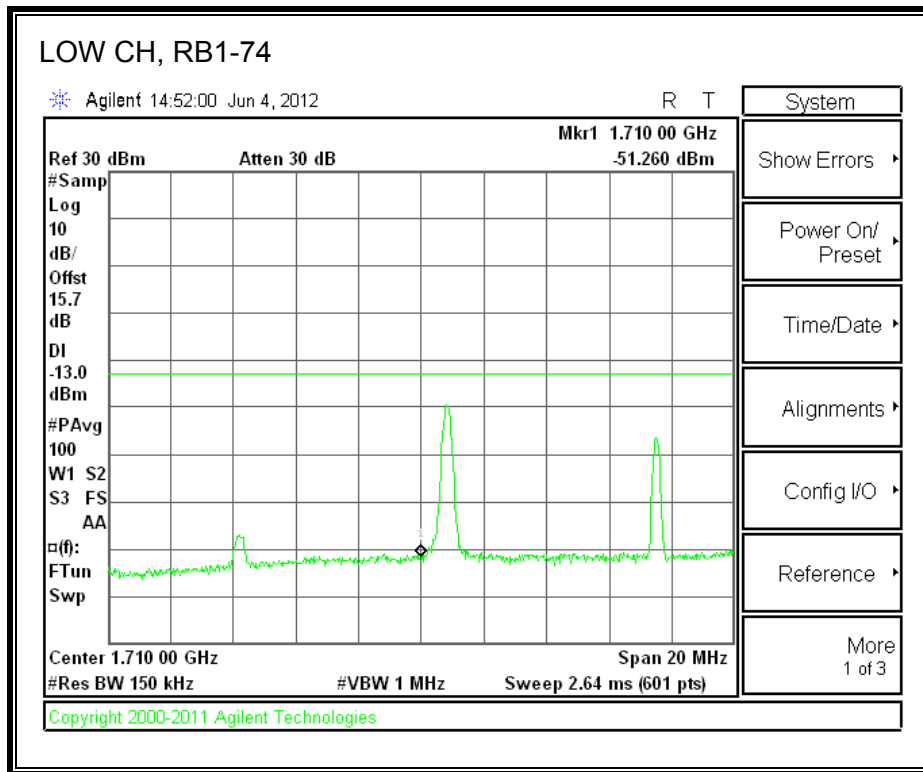

LTE 16QAM Band 2 (10.0 MHz BAND WIDTH)

LTE QPSK Band 2 (15.0 MHz BAND WIDTH)

LTE 16QAM Band 2 (15.0 MHz BAND WIDTH)

LTE QPSK Band 2 (20.0 MHz BAND WIDTH)

LTE 16QAM Band 2 (20.0 MHz BAND WIDTH)

8.2.8. A1428 UAT PORT LTE BAND 4

LTE QPSK Band 4 (1.4 MHz BAND WIDTH)

LTE 16QAM Band 4 (1.4 MHz BAND WIDTH)

LTE QPSK Band 4 (3.0 MHz BAND WIDTH)

LTE 16QAM Band 4 (3.0 MHz BAND WIDTH)

LTE QPSK Band 4 (5.0 MHz BAND WIDTH)

LTE 16QAM Band 4 (5.0 MHz BAND WIDTH)

LTE QPSK Band 4 (10.0 MHz BAND WIDTH)

LTE 16QAM Band 4 (10.0 MHz BAND WIDTH)

LTE QPSK Band 4 (15.0 MHz BAND WIDTH)

LTE 16QAM Band 4 (15.0 MHz BAND WIDTH)

LTE QPSK Band 4 (20.0 MHz BAND WIDTH)

LTE 16QAM Band 4 (20.0 MHz BAND WIDTH)

8.2.9. A1428 UAT PORT LTE BAND 17

LTE QPSK Band 17 (5.0 MHz BAND WIDTH)

LTE 16QAM Band 17 (5.0 MHz BAND WIDTH)

LTE QPSK Band 17 (10.0 MHz BAND WIDTH)

LTE 16QAM Band 17 (10.0 MHz BAND WIDTH)