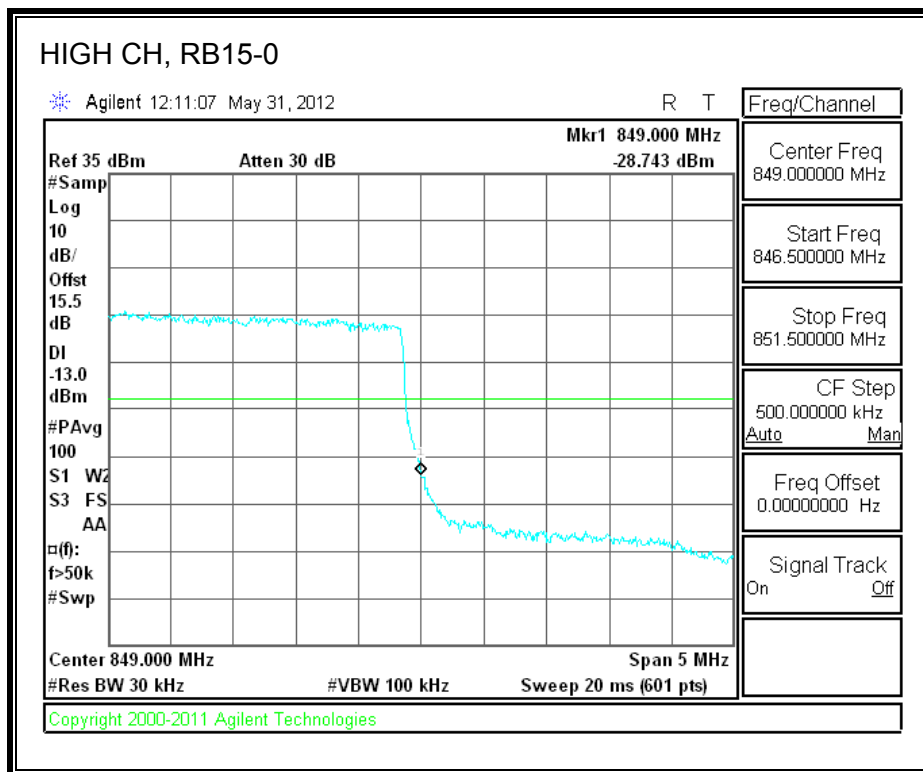

LTE 16QAM Band 17 (10.0 MHz BAND WIDTH)

8.2.4. A1428 LAT PORT LTE BAND 5

LTE QPSK Band 5 (1.4 MHz BAND WIDTH)

LTE 16QAM Band 4 (1.4 MHz BAND WIDTH)

LTE QPSK Band 5 (3.0 MHz BAND WIDTH)

LTE 16QAM Band 5 (3.0 MHz BAND WIDTH)

LTE QPSK Band 5 (5.0 MHz BAND WIDTH)

LTE 16QAM Band 5 (5.0 MHz BAND WIDTH)

LTE QPSK Band 5 (10.0 MHz BAND WIDTH)

LTE 16QAM Band 5 (10.0 MHz BAND WIDTH)

8.2.5. A1429 LAT PORT LTE BAND 13

LTE QPSK 779.5 MHz Band 13, 775 – 777MHz (5MHz Bandwidth)