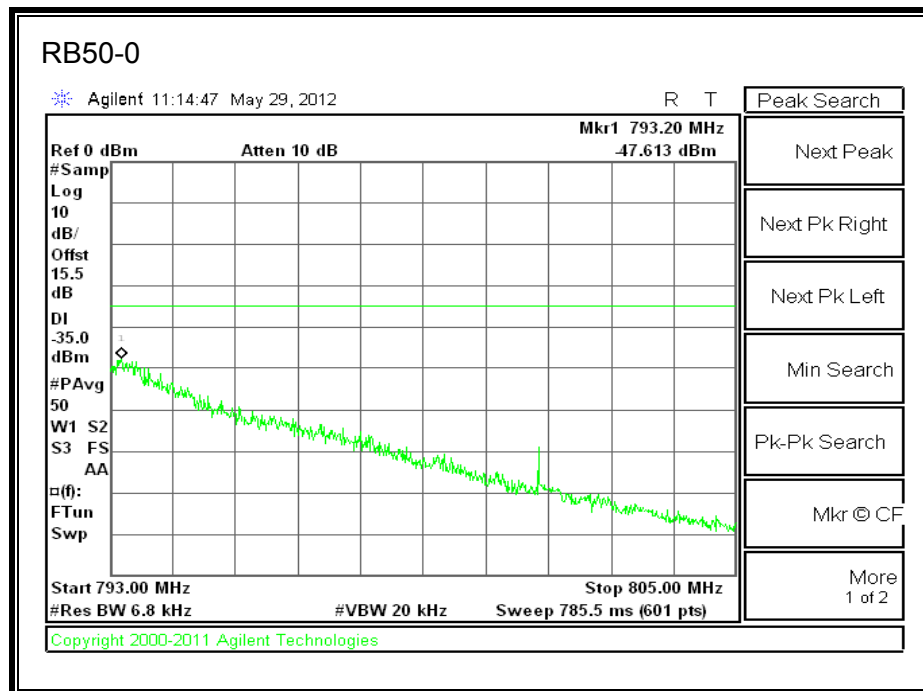

LTE 16QAM 784.5MHz Band 13, 763-775MHz (5MHz Bandwidth)

LTE QPSK 784.5MHz Band 13, 793 - 805MHz (5MHz Bandwidth)

LTE 16QAM 784.5MHz Band 13, 793 - 805MHz (5MHz Bandwidth)

LTE QPSK 782MHz Band 13, 775 - 777MHz (10MHz Bandwidth)

LTE 16QAM Band 13, 775 - 777MHz (10MHz Bandwidth)

LTE QPSK 782MHz Band 13, 783 - 793MHz (10MHz Bandwidth)

LTE 16QAM Band 13, 782MHz 783 - 793MHz (10MHz Bandwidth)

LTE QPSK 782MHz Band 13, 763 - 775MHz (10MHz Bandwidth)

LTE QPSK Band 13, 793 - 805MHz (10MHz Bandwidth)

LTE 16QAM Band 13, 793 - 805MHz (10MHz Bandwidth)

8.2.6. A1429 UAT PORT LTE BAND 25

LTE QPSK Band 25 (1.4 MHz BAND WIDTH)

LTE 16QAM Band 25 (1.4 MHz BAND WIDTH)

LTE QPSK Band 25 (3.0 MHz BAND WIDTH)

LTE 16QAM Band 25 (3.0 MHz BAND WIDTH)

LTE QPSK Band 25 (5.0 MHz BAND WIDTH)

LTE 16QAM Band 25 (5.0 MHz BAND WIDTH)

LTE QPSK Band 25 (10.0 MHz BAND WIDTH)

LTE 16QAM Band 25 (10.0 MHz BAND WIDTH)