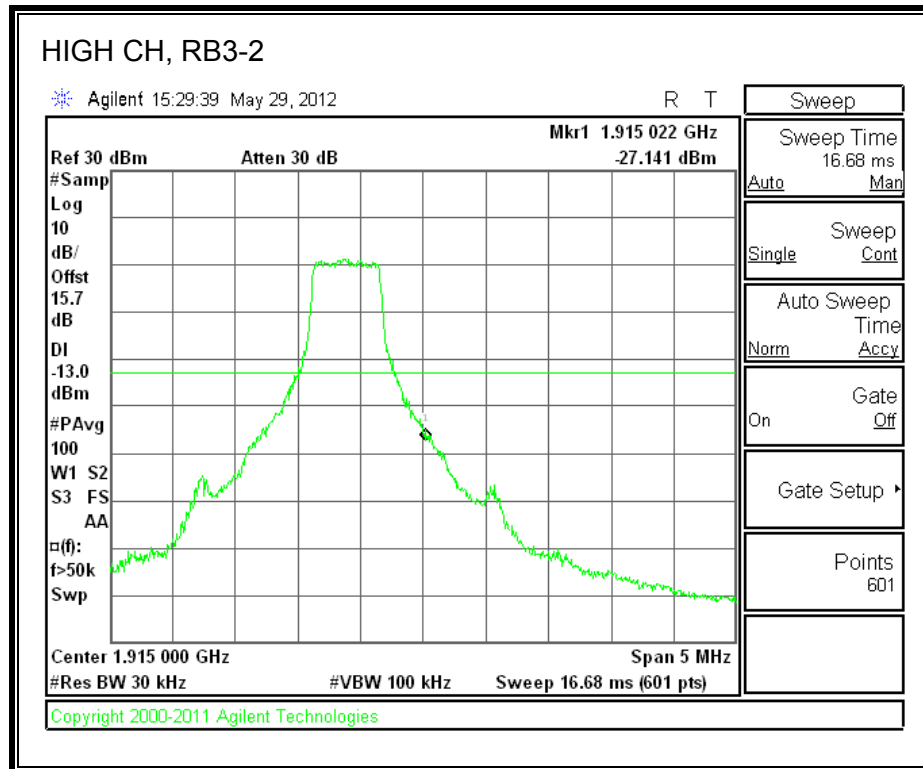

LTE 16QAM Band 13, 775 - 777MHz (10MHz Bandwidth)

LTE QPSK 782MHz Band 13, 783 - 793MHz (10MHz Bandwidth)

LTE 16QAM Band 13, 782MHz 783 - 793MHz (10MHz Bandwidth)

LTE QPSK 782MHz Band 13, 763 - 775MHz (10MHz Bandwidth)

LTE QPSK Band 13, 793 - 805MHz (10MHz Bandwidth)

LTE 16QAM Band 13, 793 - 805MHz (10MHz Bandwidth)

8.2.6. A1429 UAT PORT LTE BAND 25

LTE QPSK Band 25 (1.4 MHz BAND WIDTH)

LTE 16QAM Band 25 (1.4 MHz BAND WIDTH)

LTE QPSK Band 25 (3.0 MHz BAND WIDTH)

LTE 16QAM Band 25 (3.0 MHz BAND WIDTH)

LTE QPSK Band 25 (5.0 MHz BAND WIDTH)

LTE 16QAM Band 25 (5.0 MHz BAND WIDTH)

LTE QPSK Band 25 (10.0 MHz BAND WIDTH)

LTE 16QAM Band 25 (10.0 MHz BAND WIDTH)