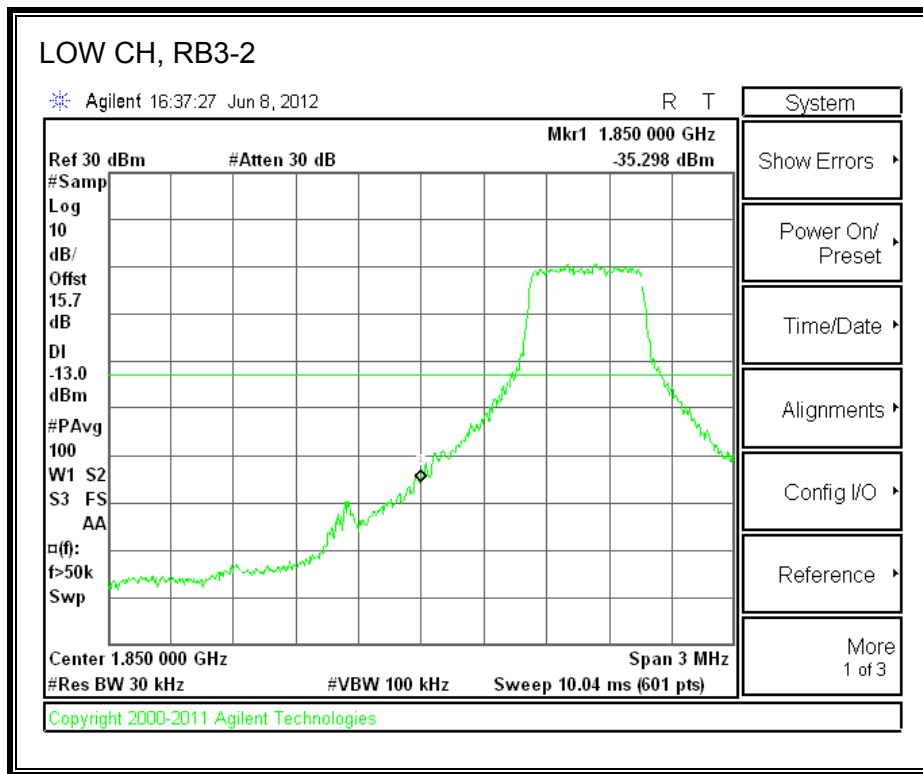

LTE QPSK Band 25 (3.0 MHz BAND WIDTH)

LTE 16QAM Band 25 (3.0 MHz BAND WIDTH)

LTE QPSK Band 25 (5.0 MHz BAND WIDTH)

LTE 16QAM Band 25 (5.0 MHz BAND WIDTH)

LTE QPSK Band 25 (10.0 MHz BAND WIDTH)

LTE 16QAM Band 25 (10.0 MHz BAND WIDTH)

LTE QPSK Band 25 (15.0 MHz BAND WIDTH)

LTE 16QAM Band 2 (15.0 MHz BAND WIDTH)

LTE QPSK Band 25 (20.0 MHz BAND WIDTH)

LTE 16QAM Band 25 (20.0 MHz BAND WIDTH)

8.2.7. A1428 LAT PORT LTE BAND 2

LTE QPSK Band 2 (1.4 MHz BAND WIDTH)

LTE 16QAM Band 2 (1.4 MHz BAND WIDTH)

LTE QPSK Band 2 (3.0 MHz BAND WIDTH)

LTE 16QAM Band 2 (3.0 MHz BAND WIDTH)

LTE QPSK Band 5 (5.0 MHz BAND WIDTH)

LTE 16QAM Band 2 (5.0 MHz BAND WIDTH)

LTE QPSK Band 2 (10.0 MHz BAND WIDTH)