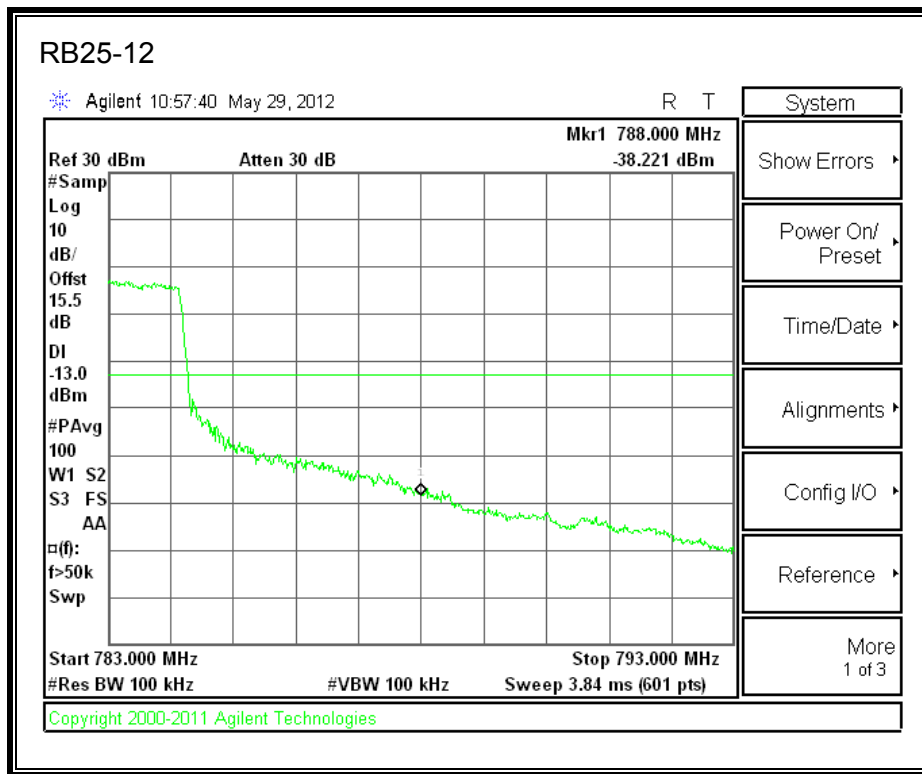

LTE 16QAM 784.5MHz Band 13, 763-775MHz (5MHz Bandwidth)

LTE QPSK 784.5MHz Band 13, 793 - 805MHz (5MHz Bandwidth)

LTE 16QAM 784.5MHz Band 13, 793 - 805MHz (5MHz Bandwidth)

LTE QPSK 782MHz Band 13, 775 - 777MHz (10MHz Bandwidth)

LTE 16QAM Band 13, 775 - 777MHz (10MHz Bandwidth)

LTE QPSK 782MHz Band 13, 783 - 793MHz (10MHz Bandwidth)

LTE 16QAM Band 13, 782MHz 783 - 793MHz (10MHz Bandwidth)

LTE QPSK 782MHz Band 13, 763 - 775MHz (10MHz Bandwidth)

LTE QPSK Band 13, 793 - 805MHz (10MHz Bandwidth)

LTE 16QAM Band 13, 793 - 805MHz (10MHz Bandwidth)

8.2.6. A1429 UAT PORT LTE BAND 25

LTE QPSK Band 25 (1.4 MHz BAND WIDTH)

LTE 16QAM Band 25 (1.4 MHz BAND WIDTH)

LTE QPSK Band 25 (3.0 MHz BAND WIDTH)

LTE 16QAM Band 25 (3.0 MHz BAND WIDTH)

LTE QPSK Band 25 (5.0 MHz BAND WIDTH)

LTE 16QAM Band 25 (5.0 MHz BAND WIDTH)

LTE QPSK Band 25 (10.0 MHz BAND WIDTH)

LTE 16QAM Band 25 (10.0 MHz BAND WIDTH)