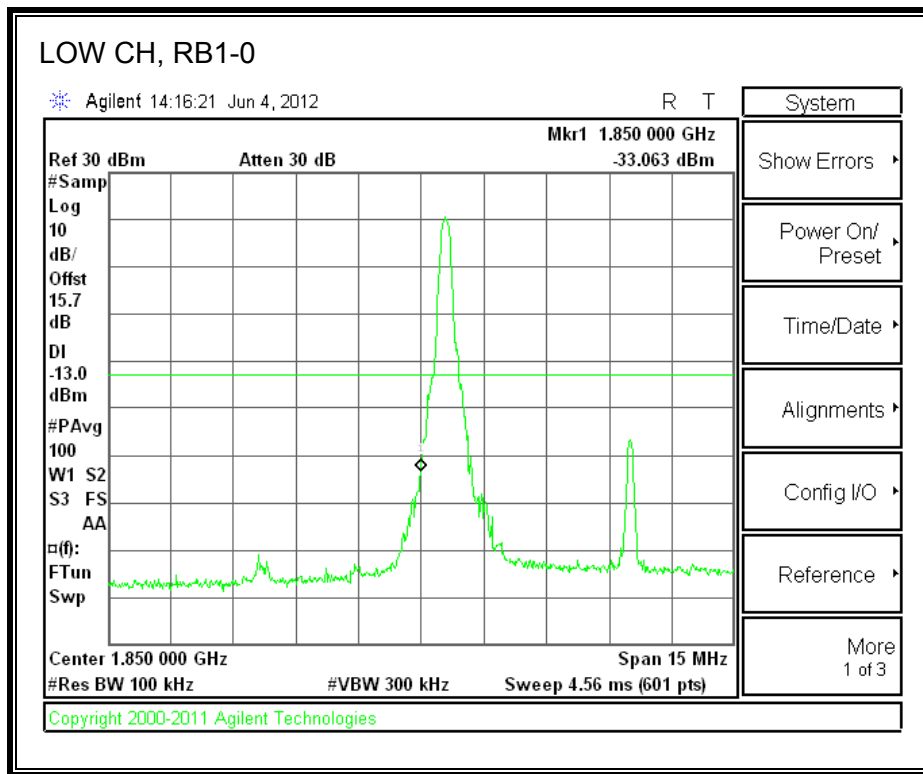

LTE QPSK Band 25 (15.0 MHz BAND WIDTH)

LTE 16QAM Band 2 (15.0 MHz BAND WIDTH)

LTE QPSK Band 25 (20.0 MHz BAND WIDTH)

LTE 16QAM Band 25 (20.0 MHz BAND WIDTH)

8.2.7. A1428 LAT PORT LTE BAND 2

LTE QPSK Band 2 (1.4 MHz BAND WIDTH)

LTE 16QAM Band 2 (1.4 MHz BAND WIDTH)

LTE QPSK Band 2 (3.0 MHz BAND WIDTH)

LTE 16QAM Band 2 (3.0 MHz BAND WIDTH)

LTE QPSK Band 5 (5.0 MHz BAND WIDTH)

LTE 16QAM Band 2 (5.0 MHz BAND WIDTH)

LTE QPSK Band 2 (10.0 MHz BAND WIDTH)

LTE 16QAM Band 2 (10.0 MHz BAND WIDTH)

LTE QPSK Band 2 (15.0 MHz BAND WIDTH)

LTE 16QAM Band 2 (15.0 MHz BAND WIDTH)

LTE QPSK Band 2 (20.0 MHz BAND WIDTH)

LTE 16QAM Band 2 (20.0 MHz BAND WIDTH)

8.2.8. A1428 UAT PORT LTE BAND 4