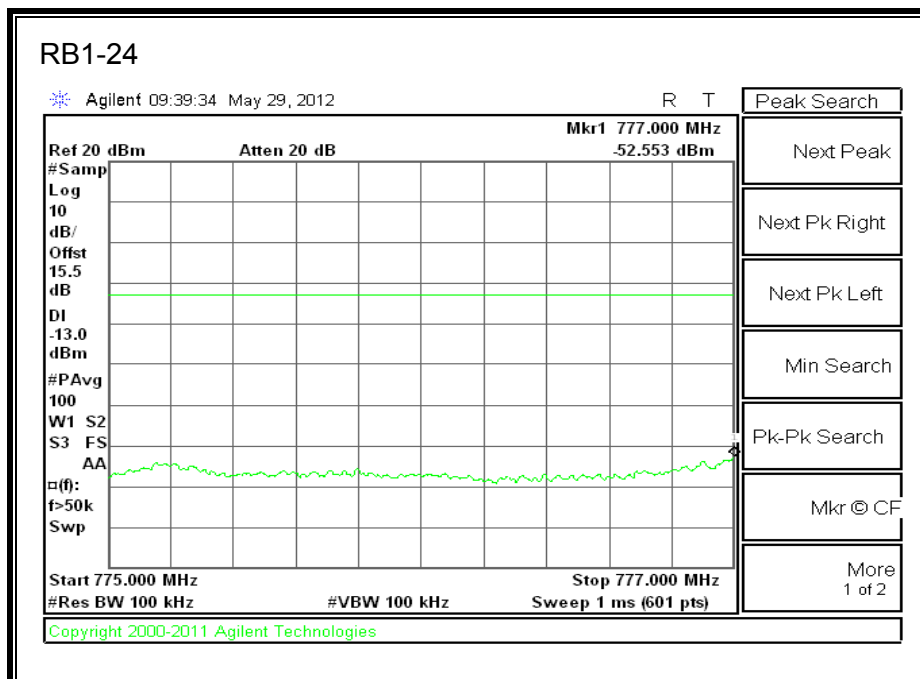

LTE 16QAM Band 17 (10.0 MHz BAND WIDTH)

8.2.4. A1428 LAT PORT LTE BAND 5

LTE QPSK Band 5 (1.4 MHz BAND WIDTH)

LTE 16QAM Band 4 (1.4 MHz BAND WIDTH)

LTE QPSK Band 5 (3.0 MHz BAND WIDTH)

LTE 16QAM Band 5 (3.0 MHz BAND WIDTH)

LTE QPSK Band 5 (5.0 MHz BAND WIDTH)

LTE 16QAM Band 5 (5.0 MHz BAND WIDTH)

LTE QPSK Band 5 (10.0 MHz BAND WIDTH)

LTE 16QAM Band 5 (10.0 MHz BAND WIDTH)

8.2.5. A1429 LAT PORT LTE BAND 13

LTE QPSK 779.5 MHz Band 13, 775 – 777MHz (5MHz Bandwidth)

LTE 16QAM 779.5MHz Band 13, 775 - 777MHz (5MHz Bandwidth)

LTE QPSK 779.5MHz Band 13, 783 - 793MHz (5MHz Bandwidth)

LTE 16QAM 779.5MHz Band 13, 783 - 793MHz (5MHz Bandwidth)

LTE QPSK 779.5MHz Band 13, 763 - 775MHz (5MHz Bandwidth)