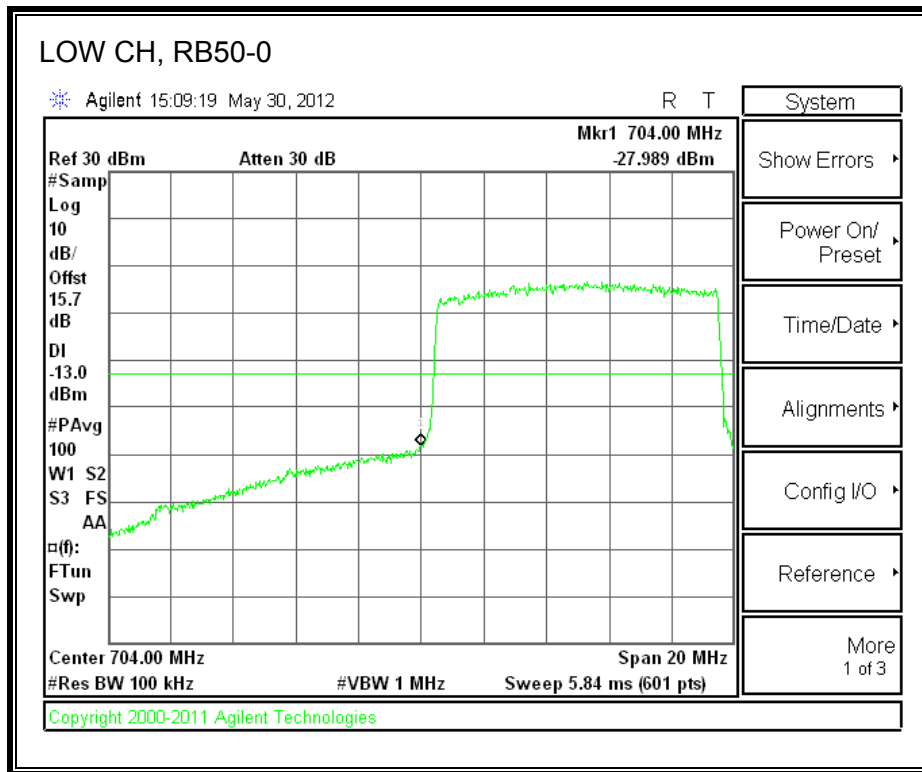

LTE QPSK Band 4 (20.0 MHz BAND WIDTH)

LTE 16QAM Band 4 (20.0 MHz BAND WIDTH)

8.2.3. A1428 LAT PORT LTE BAND 17

LTE QPSK Band 17 (5.0 MHz BAND WIDTH)

LTE 16QAM Band 17 (5.0 MHz BAND WIDTH)

LTE QPSK Band 17 (10.0 MHz BAND WIDTH)

LTE 16QAM Band 17 (10.0 MHz BAND WIDTH)

8.2.4. A1428 LAT PORT LTE BAND 5

LTE QPSK Band 5 (1.4 MHz BAND WIDTH)

LTE 16QAM Band 4 (1.4 MHz BAND WIDTH)

LTE QPSK Band 5 (3.0 MHz BAND WIDTH)

LTE 16QAM Band 5 (3.0 MHz BAND WIDTH)