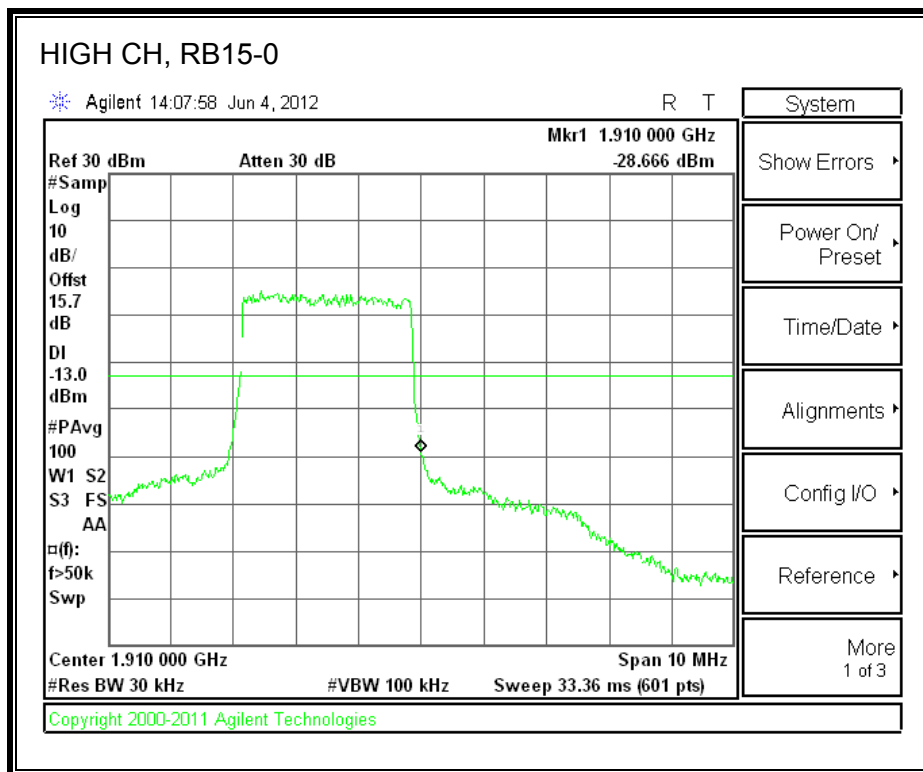

LTE QPSK Band 25 (15.0 MHz BAND WIDTH)

LTE 16QAM Band 2 (15.0 MHz BAND WIDTH)

LTE QPSK Band 25 (20.0 MHz BAND WIDTH)

LTE 16QAM Band 25 (20.0 MHz BAND WIDTH)

8.2.7. A1428 LAT PORT LTE BAND 2

LTE QPSK Band 2 (1.4 MHz BAND WIDTH)

LTE 16QAM Band 2 (1.4 MHz BAND WIDTH)

LTE QPSK Band 2 (3.0 MHz BAND WIDTH)

LTE 16QAM Band 2 (3.0 MHz BAND WIDTH)

LTE QPSK Band 5 (5.0 MHz BAND WIDTH)

LTE 16QAM Band 2 (5.0 MHz BAND WIDTH)

LTE QPSK Band 2 (10.0 MHz BAND WIDTH)

LTE 16QAM Band 2 (10.0 MHz BAND WIDTH)

LTE QPSK Band 2 (15.0 MHz BAND WIDTH)

LTE 16QAM Band 2 (15.0 MHz BAND WIDTH)

LTE QPSK Band 2 (20.0 MHz BAND WIDTH)

LTE 16QAM Band 2 (20.0 MHz BAND WIDTH)

8.2.8. A1428 UAT PORT LTE BAND 4