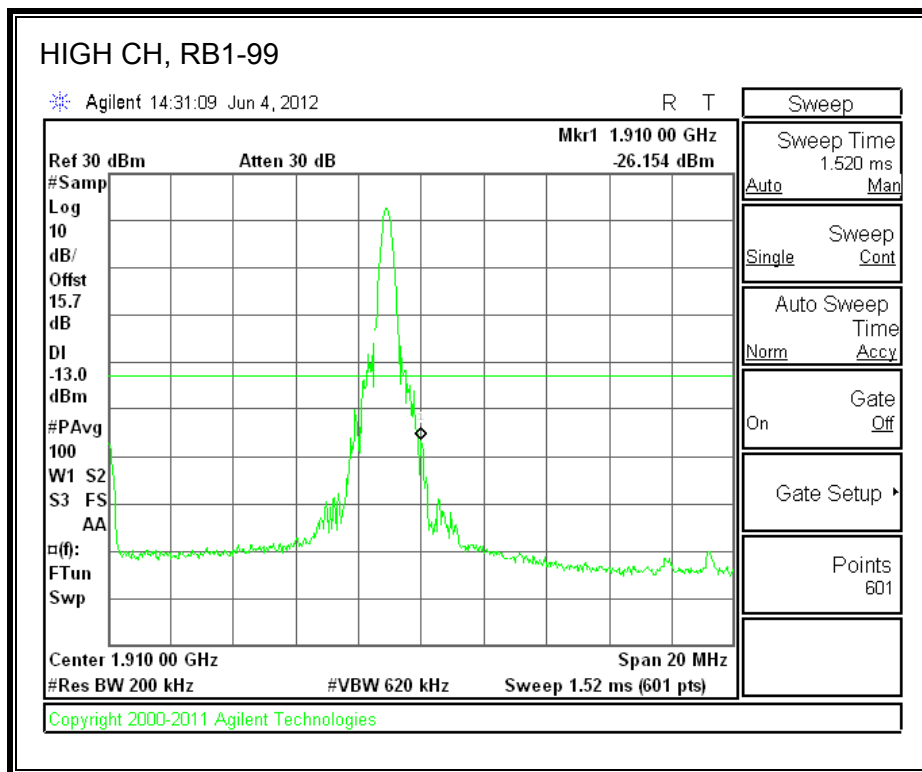

LTE 16QAM Band 2 (1.4 MHz BAND WIDTH)

LTE QPSK Band 2 (3.0 MHz BAND WIDTH)

LTE 16QAM Band 2 (3.0 MHz BAND WIDTH)

LTE QPSK Band 5 (5.0 MHz BAND WIDTH)

LTE 16QAM Band 2 (5.0 MHz BAND WIDTH)

LTE QPSK Band 2 (10.0 MHz BAND WIDTH)

LTE 16QAM Band 2 (10.0 MHz BAND WIDTH)

LTE QPSK Band 2 (15.0 MHz BAND WIDTH)

LTE 16QAM Band 2 (15.0 MHz BAND WIDTH)

LTE QPSK Band 2 (20.0 MHz BAND WIDTH)

LTE 16QAM Band 2 (20.0 MHz BAND WIDTH)

8.2.8. A1428 UAT PORT LTE BAND 4

LTE QPSK Band 4 (1.4 MHz BAND WIDTH)

LTE 16QAM Band 4 (1.4 MHz BAND WIDTH)

LTE QPSK Band 4 (3.0 MHz BAND WIDTH)

LTE 16QAM Band 4 (3.0 MHz BAND WIDTH)

LTE QPSK Band 4 (5.0 MHz BAND WIDTH)

LTE 16QAM Band 4 (5.0 MHz BAND WIDTH)

LTE QPSK Band 4 (10.0 MHz BAND WIDTH)

LTE 16QAM Band 4 (10.0 MHz BAND WIDTH)

LTE QPSK Band 4 (15.0 MHz BAND WIDTH)

LTE 16QAM Band 4 (15.0 MHz BAND WIDTH)

LTE QPSK Band 4 (20.0 MHz BAND WIDTH)

LTE 16QAM Band 4 (20.0 MHz BAND WIDTH)