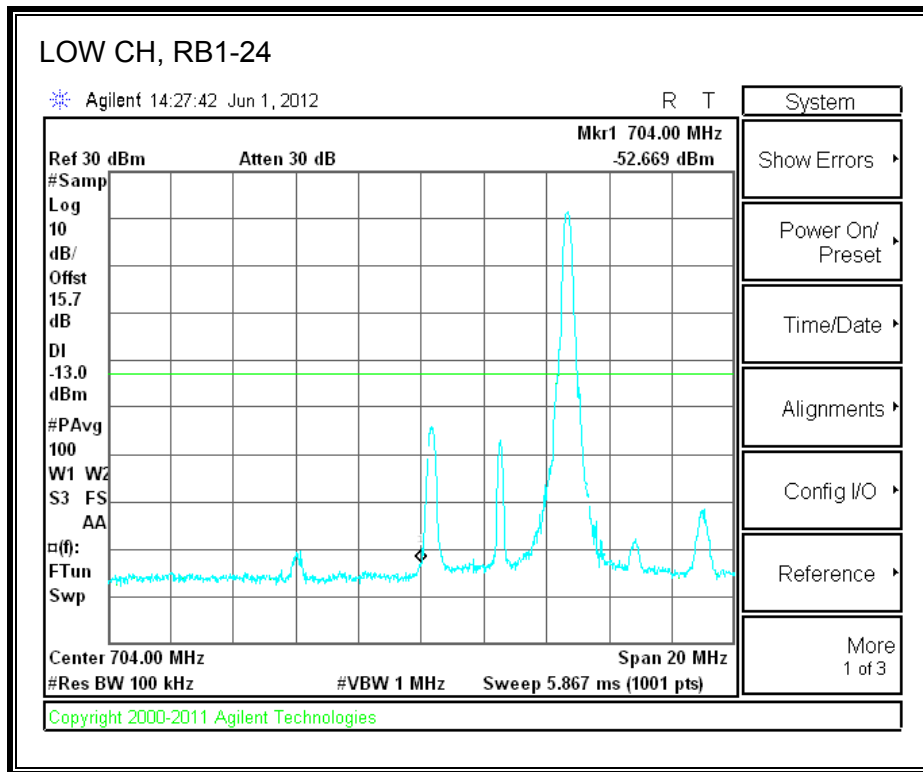

LTE QPSK Band 4 (1.4 MHz BAND WIDTH)

LTE 16QAM Band 4 (1.4 MHz BAND WIDTH)

LTE QPSK Band 4 (3.0 MHz BAND WIDTH)

LTE 16QAM Band 4 (3.0 MHz BAND WIDTH)

LTE QPSK Band 4 (5.0 MHz BAND WIDTH)

LTE 16QAM Band 4 (5.0 MHz BAND WIDTH)

LTE QPSK Band 4 (10.0 MHz BAND WIDTH)

LTE 16QAM Band 4 (10.0 MHz BAND WIDTH)

LTE QPSK Band 4 (15.0 MHz BAND WIDTH)

LTE 16QAM Band 4 (15.0 MHz BAND WIDTH)

LTE QPSK Band 4 (20.0 MHz BAND WIDTH)

LTE 16QAM Band 4 (20.0 MHz BAND WIDTH)

8.2.9. A1428 UAT PORT LTE BAND 17

LTE QPSK Band 17 (5.0 MHz BAND WIDTH)

LTE 16QAM Band 17 (5.0 MHz BAND WIDTH)

LTE QPSK Band 17 (10.0 MHz BAND WIDTH)

LTE 16QAM Band 17 (10.0 MHz BAND WIDTH)