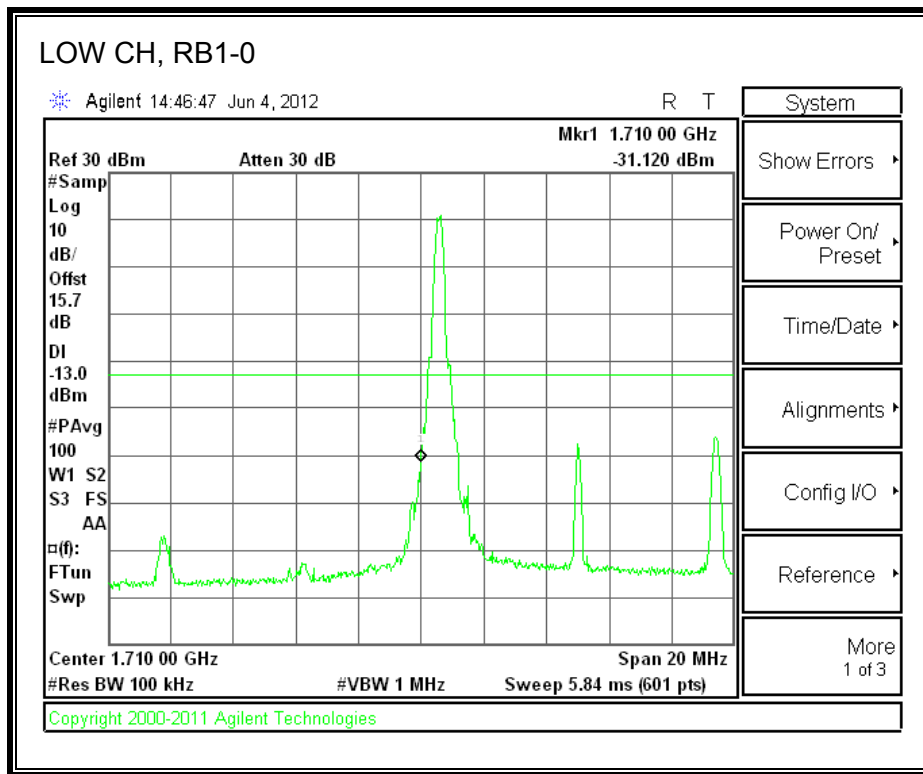

LTE QPSK Band 4 (1.4 MHz BAND WIDTH)

LTE 16QAM Band 4 (1.4 MHz BAND WIDTH)

LTE QPSK Band 4 (3.0 MHz BAND WIDTH)

LTE 16QAM Band 4 (3.0 MHz BAND WIDTH)

LTE QPSK Band 4 (5.0 MHz BAND WIDTH)

LTE 16QAM Band 4 (5.0 MHz BAND WIDTH)

LTE QPSK Band 4 (10.0 MHz BAND WIDTH)

LTE 16QAM Band 4 (10.0 MHz BAND WIDTH)

LTE QPSK Band 4 (15.0 MHz BAND WIDTH)

LTE 16QAM Band 4 (15.0 MHz BAND WIDTH)

LTE QPSK Band 4 (20.0 MHz BAND WIDTH)

LTE 16QAM Band 4 (20.0 MHz BAND WIDTH)

8.2.9. A1428 UAT PORT LTE BAND 17

LTE QPSK Band 17 (5.0 MHz BAND WIDTH)

LTE 16QAM Band 17 (5.0 MHz BAND WIDTH)

LTE QPSK Band 17 (10.0 MHz BAND WIDTH)

LTE 16QAM Band 17 (10.0 MHz BAND WIDTH)