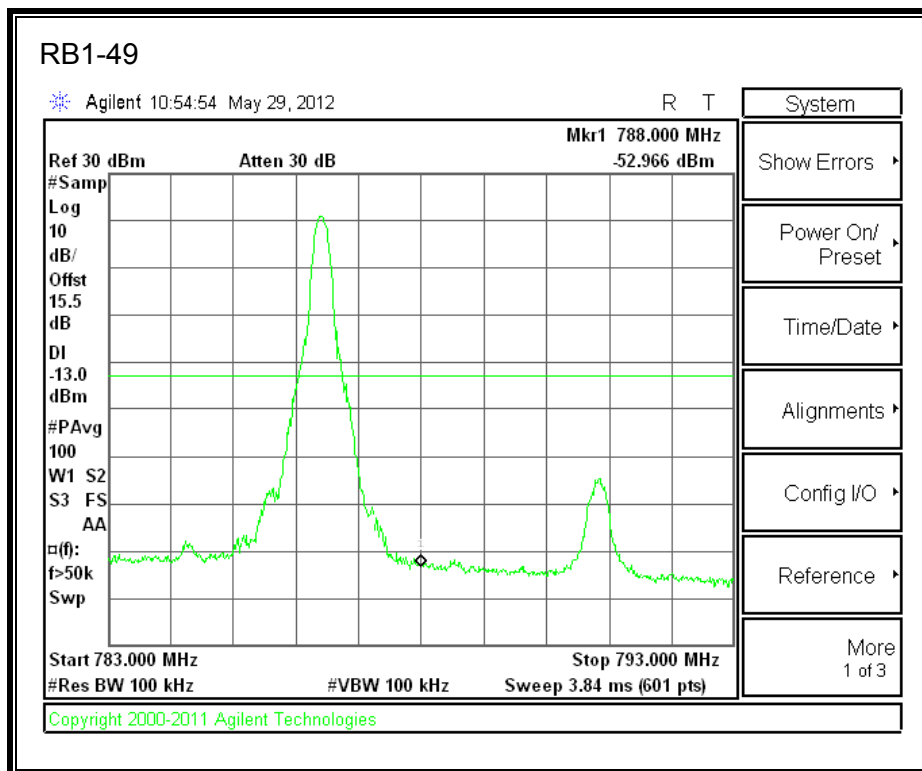

LTE 16QAM 784.5MHz Band 13, 763-775MHz (5MHz Bandwidth)

LTE QPSK 784.5MHz Band 13, 793 - 805MHz (5MHz Bandwidth)

LTE 16QAM 784.5MHz Band 13, 793 - 805MHz (5MHz Bandwidth)

LTE QPSK 782MHz Band 13, 775 - 777MHz (10MHz Bandwidth)

LTE 16QAM Band 13, 775 - 777MHz (10MHz Bandwidth)

LTE QPSK 782MHz Band 13, 783 - 793MHz (10MHz Bandwidth)

LTE 16QAM Band 13, 782MHz 783 - 793MHz (10MHz Bandwidth)

LTE QPSK 782MHz Band 13, 763 - 775MHz (10MHz Bandwidth)

LTE QPSK Band 13, 793 - 805MHz (10MHz Bandwidth)

LTE 16QAM Band 13, 793 - 805MHz (10MHz Bandwidth)

8.2.6. A1429 UAT PORT LTE BAND 25

LTE QPSK Band 25 (1.4 MHz BAND WIDTH)

LTE 16QAM Band 25 (1.4 MHz BAND WIDTH)