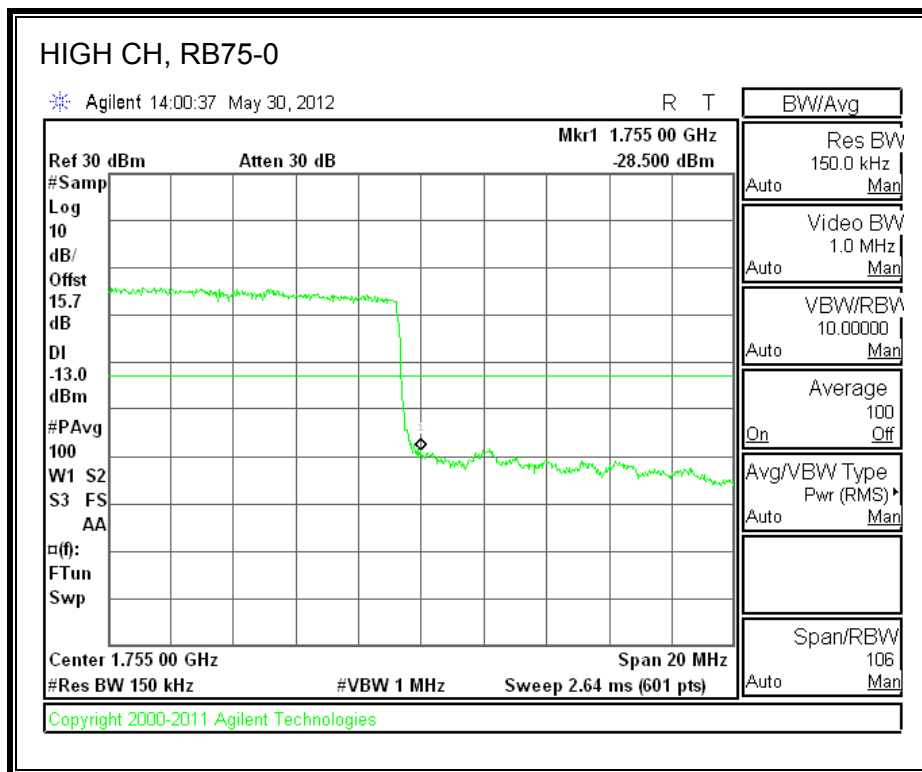

LTE QPSK Band 4 (5.0 MHz BAND WIDTH)

LTE 16QAM Band 4 (5.0 MHz BAND WIDTH)

LTE QPSK Band 4 (10.0 MHz BAND WIDTH)

LTE 16QAM Band 4 (10.0 MHz BAND WIDTH)

LTE QPSK Band 4 (15.0 MHz BAND WIDTH)

LTE 16QAM Band 4 (15.0 MHz BAND WIDTH)

LTE QPSK Band 4 (20.0 MHz BAND WIDTH)

LTE 16QAM Band 4 (20.0 MHz BAND WIDTH)

8.2.3. A1428 LAT PORT LTE BAND 17

LTE QPSK Band 17 (5.0 MHz BAND WIDTH)

LTE 16QAM Band 17 (5.0 MHz BAND WIDTH)

LTE QPSK Band 17 (10.0 MHz BAND WIDTH)