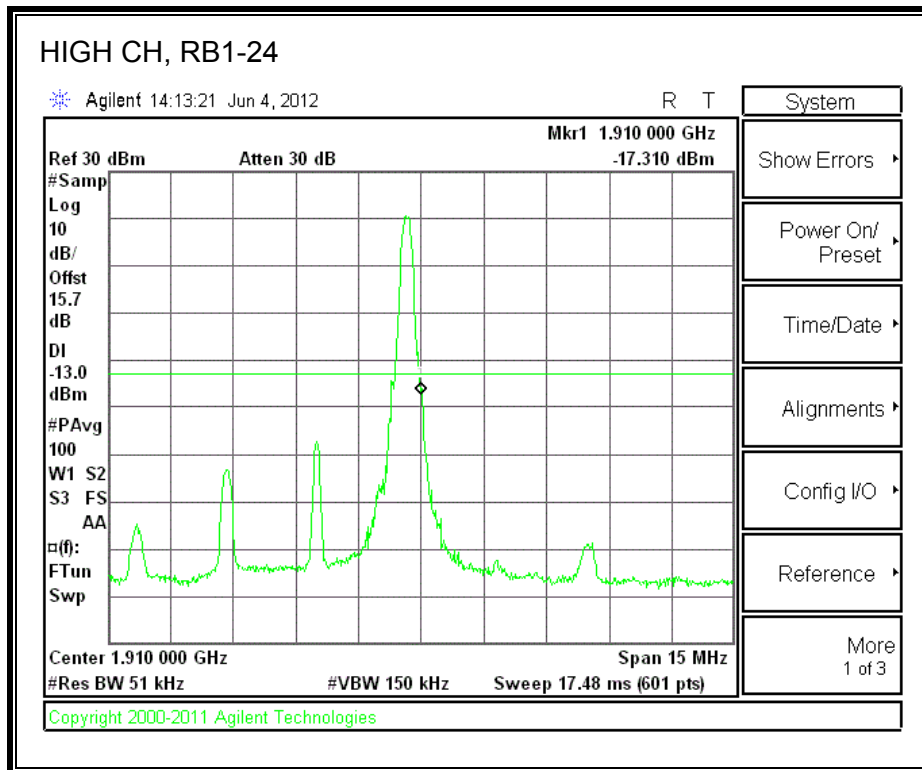

LTE QPSK Band 25 (15.0 MHz BAND WIDTH)

LTE 16QAM Band 2 (15.0 MHz BAND WIDTH)

LTE QPSK Band 25 (20.0 MHz BAND WIDTH)

LTE 16QAM Band 25 (20.0 MHz BAND WIDTH)

8.2.7. A1428 LAT PORT LTE BAND 2

LTE QPSK Band 2 (1.4 MHz BAND WIDTH)

LTE 16QAM Band 2 (1.4 MHz BAND WIDTH)

LTE QPSK Band 2 (3.0 MHz BAND WIDTH)

LTE 16QAM Band 2 (3.0 MHz BAND WIDTH)

LTE QPSK Band 5 (5.0 MHz BAND WIDTH)

LTE 16QAM Band 2 (5.0 MHz BAND WIDTH)

LTE QPSK Band 2 (10.0 MHz BAND WIDTH)

LTE 16QAM Band 2 (10.0 MHz BAND WIDTH)

LTE QPSK Band 2 (15.0 MHz BAND WIDTH)

LTE 16QAM Band 2 (15.0 MHz BAND WIDTH)

LTE QPSK Band 2 (20.0 MHz BAND WIDTH)

LTE 16QAM Band 2 (20.0 MHz BAND WIDTH)

8.2.8. A1428 UAT PORT LTE BAND 4

LTE QPSK Band 4 (1.4 MHz BAND WIDTH)

LTE 16QAM Band 4 (1.4 MHz BAND WIDTH)

LTE QPSK Band 4 (3.0 MHz BAND WIDTH)

LTE 16QAM Band 4 (3.0 MHz BAND WIDTH)

LTE QPSK Band 4 (5.0 MHz BAND WIDTH)

LTE 16QAM Band 4 (5.0 MHz BAND WIDTH)