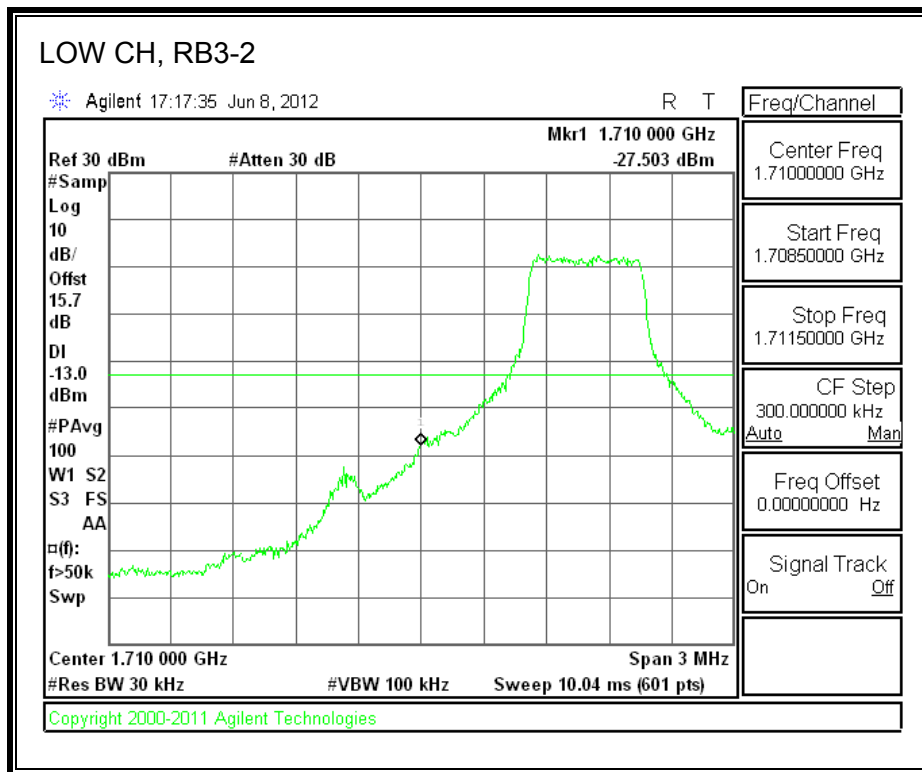

LTE 16QAM Band 2 (1.4 MHz BAND WIDTH)

LTE QPSK Band 2 (3.0 MHz BAND WIDTH)

LTE 16QAM Band 2 (3.0 MHz BAND WIDTH)

LTE QPSK Band 5 (5.0 MHz BAND WIDTH)

LTE 16QAM Band 2 (5.0 MHz BAND WIDTH)

LTE QPSK Band 2 (10.0 MHz BAND WIDTH)

LTE 16QAM Band 2 (10.0 MHz BAND WIDTH)

LTE QPSK Band 2 (15.0 MHz BAND WIDTH)

LTE 16QAM Band 2 (15.0 MHz BAND WIDTH)

LTE QPSK Band 2 (20.0 MHz BAND WIDTH)

LTE 16QAM Band 2 (20.0 MHz BAND WIDTH)

8.2.8. A1428 UAT PORT LTE BAND 4

LTE QPSK Band 4 (1.4 MHz BAND WIDTH)

LTE 16QAM Band 4 (1.4 MHz BAND WIDTH)

LTE QPSK Band 4 (3.0 MHz BAND WIDTH)

LTE 16QAM Band 4 (3.0 MHz BAND WIDTH)

LTE QPSK Band 4 (5.0 MHz BAND WIDTH)

LTE 16QAM Band 4 (5.0 MHz BAND WIDTH)