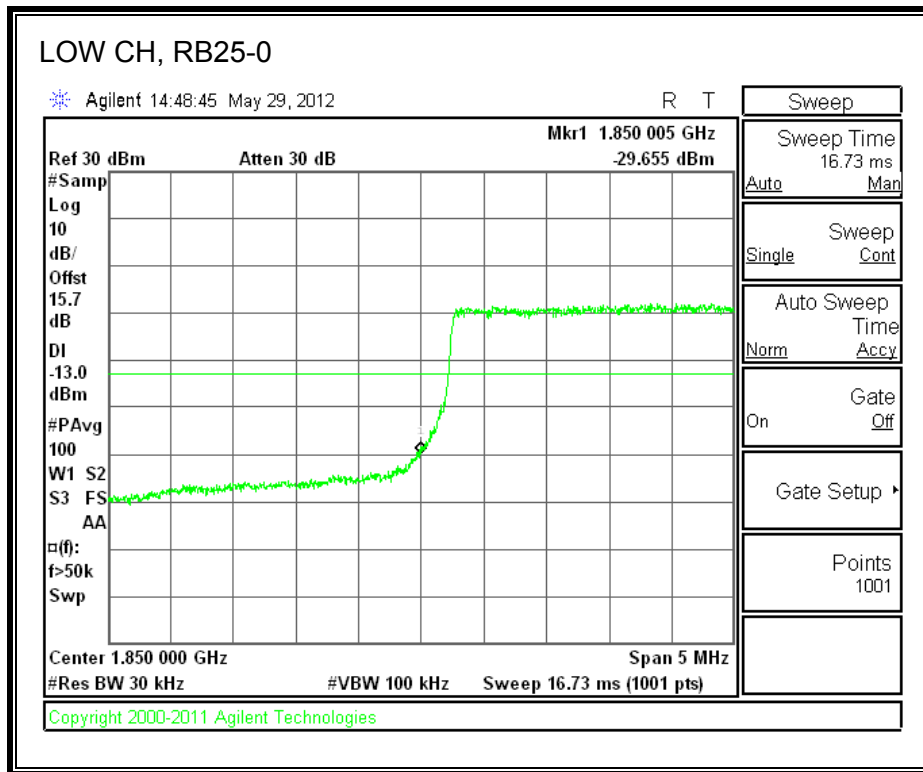

LTE QPSK Band 13, 793 - 805MHz (10MHz Bandwidth)

LTE 16QAM Band 13, 793 - 805MHz (10MHz Bandwidth)

8.2.6. A1429 UAT PORT LTE BAND 25

LTE QPSK Band 25 (1.4 MHz BAND WIDTH)

LTE 16QAM Band 25 (1.4 MHz BAND WIDTH)

LTE QPSK Band 25 (3.0 MHz BAND WIDTH)

LTE 16QAM Band 25 (3.0 MHz BAND WIDTH)

LTE QPSK Band 25 (5.0 MHz BAND WIDTH)

LTE 16QAM Band 25 (5.0 MHz BAND WIDTH)

LTE QPSK Band 25 (10.0 MHz BAND WIDTH)

LTE 16QAM Band 25 (10.0 MHz BAND WIDTH)

LTE QPSK Band 25 (15.0 MHz BAND WIDTH)

LTE 16QAM Band 2 (15.0 MHz BAND WIDTH)

LTE QPSK Band 25 (20.0 MHz BAND WIDTH)

LTE 16QAM Band 25 (20.0 MHz BAND WIDTH)

8.2.7. A1428 LAT PORT LTE BAND 2

LTE QPSK Band 2 (1.4 MHz BAND WIDTH)