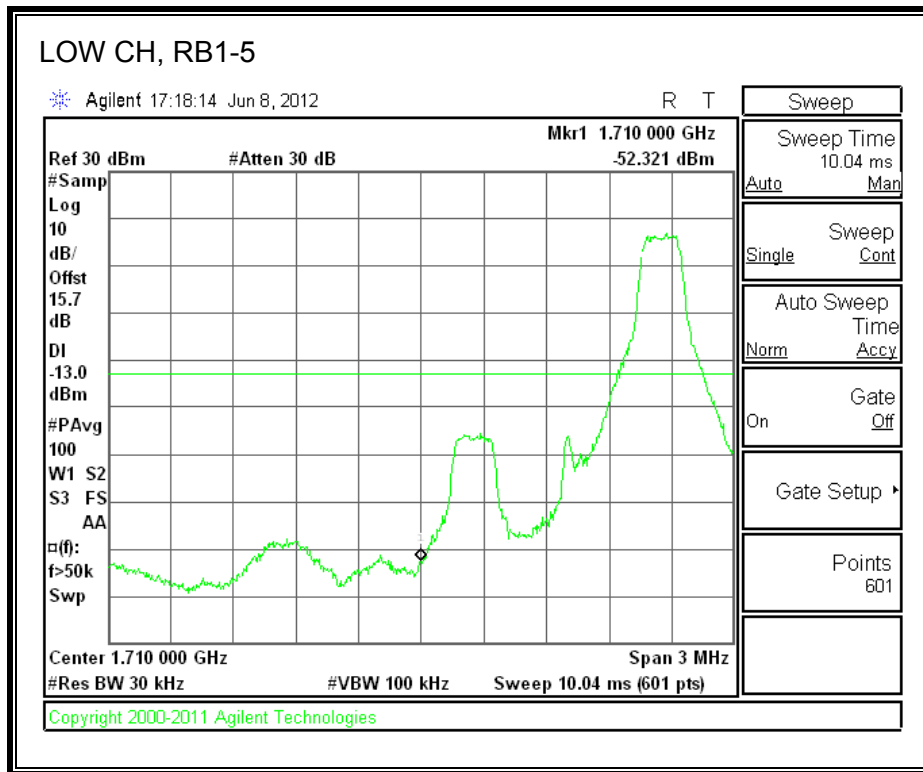

LTE 16QAM Band 2 (10.0 MHz BAND WIDTH)

LTE QPSK Band 2 (15.0 MHz BAND WIDTH)

LTE 16QAM Band 2 (15.0 MHz BAND WIDTH)

LTE QPSK Band 2 (20.0 MHz BAND WIDTH)

LTE 16QAM Band 2 (20.0 MHz BAND WIDTH)

8.2.8. A1428 UAT PORT LTE BAND 4

LTE QPSK Band 4 (1.4 MHz BAND WIDTH)

LTE 16QAM Band 4 (1.4 MHz BAND WIDTH)

LTE QPSK Band 4 (3.0 MHz BAND WIDTH)

LTE 16QAM Band 4 (3.0 MHz BAND WIDTH)

LTE QPSK Band 4 (5.0 MHz BAND WIDTH)

LTE 16QAM Band 4 (5.0 MHz BAND WIDTH)

LTE QPSK Band 4 (10.0 MHz BAND WIDTH)

LTE 16QAM Band 4 (10.0 MHz BAND WIDTH)

LTE QPSK Band 4 (15.0 MHz BAND WIDTH)

LTE 16QAM Band 4 (15.0 MHz BAND WIDTH)

LTE QPSK Band 4 (20.0 MHz BAND WIDTH)

LTE 16QAM Band 4 (20.0 MHz BAND WIDTH)