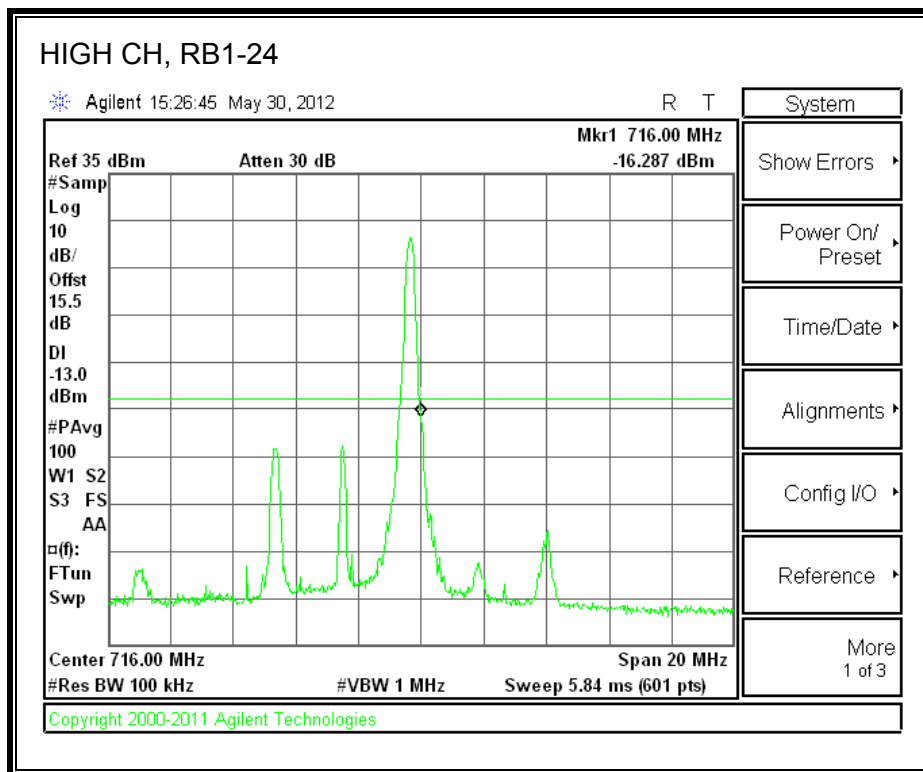

LTE QPSK Band 4 (5.0 MHz BAND WIDTH)

LTE 16QAM Band 4 (5.0 MHz BAND WIDTH)

LTE QPSK Band 4 (10.0 MHz BAND WIDTH)

LTE 16QAM Band 4 (10.0 MHz BAND WIDTH)

LTE QPSK Band 4 (15.0 MHz BAND WIDTH)

LTE 16QAM Band 4 (15.0 MHz BAND WIDTH)

LTE QPSK Band 4 (20.0 MHz BAND WIDTH)

LTE 16QAM Band 4 (20.0 MHz BAND WIDTH)

8.2.3. A1428 LAT PORT LTE BAND 17

LTE QPSK Band 17 (5.0 MHz BAND WIDTH)

LTE 16QAM Band 17 (5.0 MHz BAND WIDTH)

LTE QPSK Band 17 (10.0 MHz BAND WIDTH)

LTE 16QAM Band 17 (10.0 MHz BAND WIDTH)

8.2.4. A1428 LAT PORT LTE BAND 5

LTE QPSK Band 5 (1.4 MHz BAND WIDTH)

LTE 16QAM Band 4 (1.4 MHz BAND WIDTH)

LTE QPSK Band 5 (3.0 MHz BAND WIDTH)

LTE 16QAM Band 5 (3.0 MHz BAND WIDTH)