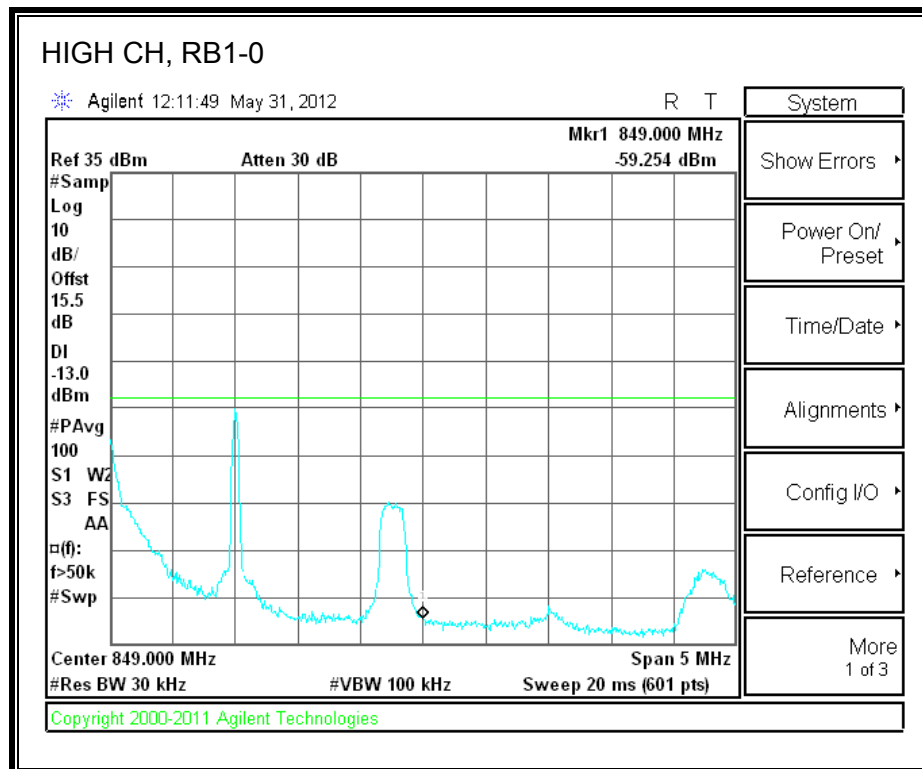

LTE 16QAM Band 17 (10.0 MHz BAND WIDTH)

8.2.4. A1428 LAT PORT LTE BAND 5

LTE QPSK Band 5 (1.4 MHz BAND WIDTH)

LTE 16QAM Band 4 (1.4 MHz BAND WIDTH)

LTE QPSK Band 5 (3.0 MHz BAND WIDTH)

LTE 16QAM Band 5 (3.0 MHz BAND WIDTH)

LTE QPSK Band 5 (5.0 MHz BAND WIDTH)

LTE 16QAM Band 5 (5.0 MHz BAND WIDTH)

LTE QPSK Band 5 (10.0 MHz BAND WIDTH)

LTE 16QAM Band 5 (10.0 MHz BAND WIDTH)

8.2.5. A1429 LAT PORT LTE BAND 13

LTE QPSK 779.5 MHz Band 13, 775 – 777MHz (5MHz Bandwidth)