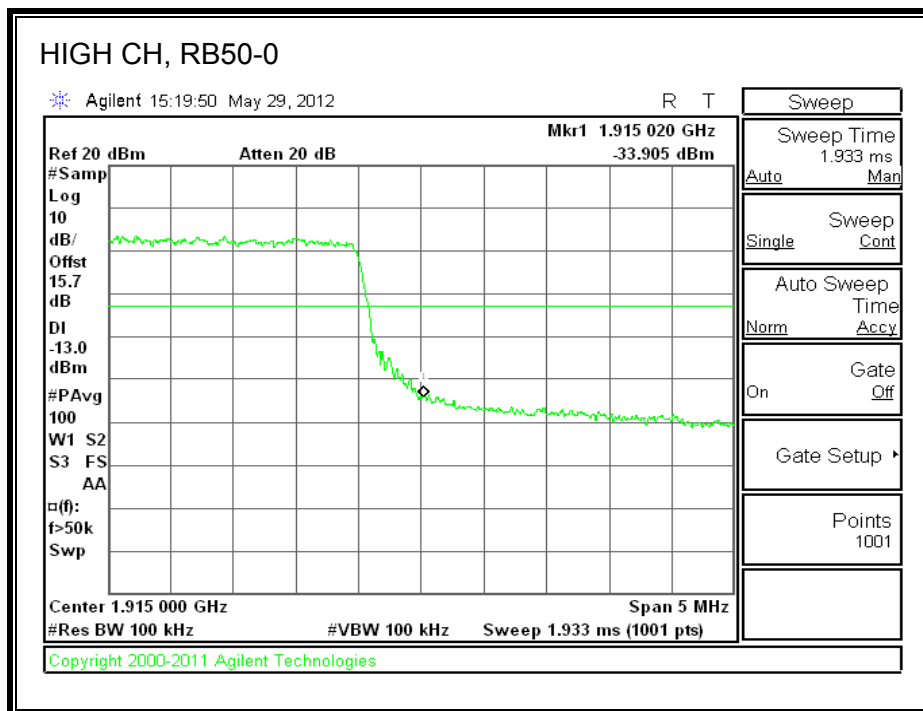

LTE QPSK Band 25 (3.0 MHz BAND WIDTH)

LTE 16QAM Band 25 (3.0 MHz BAND WIDTH)

LTE QPSK Band 25 (5.0 MHz BAND WIDTH)

LTE 16QAM Band 25 (5.0 MHz BAND WIDTH)

LTE QPSK Band 25 (10.0 MHz BAND WIDTH)

LTE 16QAM Band 25 (10.0 MHz BAND WIDTH)

LTE QPSK Band 25 (15.0 MHz BAND WIDTH)

LTE 16QAM Band 2 (15.0 MHz BAND WIDTH)

LTE QPSK Band 25 (20.0 MHz BAND WIDTH)

LTE 16QAM Band 25 (20.0 MHz BAND WIDTH)

8.2.7. A1428 LAT PORT LTE BAND 2

LTE QPSK Band 2 (1.4 MHz BAND WIDTH)