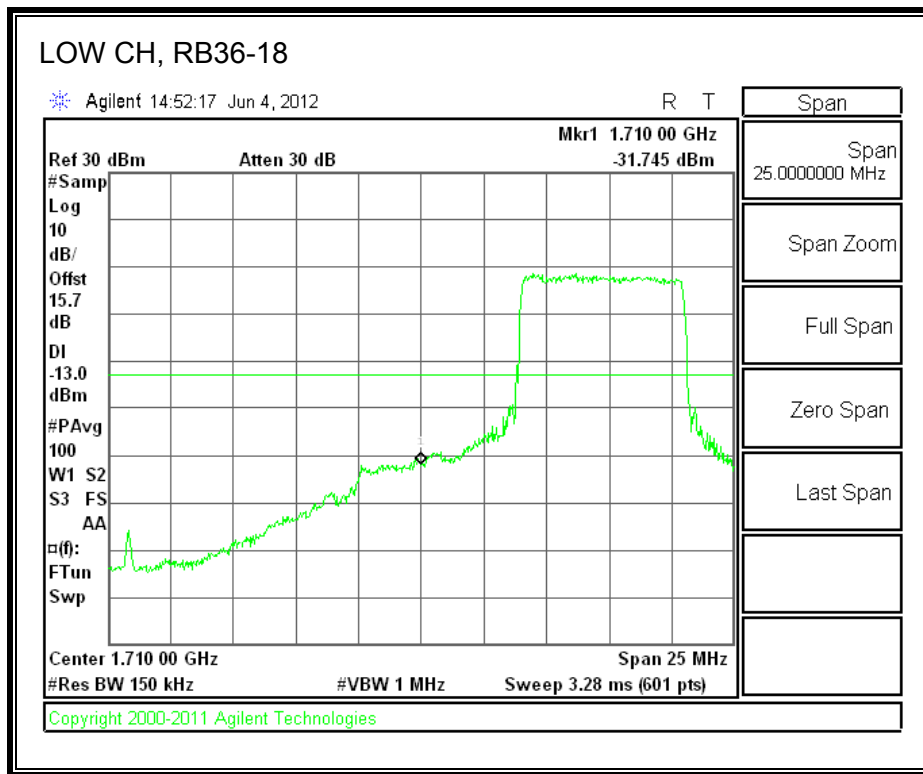

LTE QPSK Band 4 (1.4 MHz BAND WIDTH)

LTE 16QAM Band 4 (1.4 MHz BAND WIDTH)

LTE QPSK Band 4 (3.0 MHz BAND WIDTH)

LTE 16QAM Band 4 (3.0 MHz BAND WIDTH)

LTE QPSK Band 4 (5.0 MHz BAND WIDTH)

LTE 16QAM Band 4 (5.0 MHz BAND WIDTH)

LTE QPSK Band 4 (10.0 MHz BAND WIDTH)

LTE 16QAM Band 4 (10.0 MHz BAND WIDTH)

LTE QPSK Band 4 (15.0 MHz BAND WIDTH)

LTE 16QAM Band 4 (15.0 MHz BAND WIDTH)

LTE QPSK Band 4 (20.0 MHz BAND WIDTH)

LTE 16QAM Band 4 (20.0 MHz BAND WIDTH)

8.2.9. A1428 UAT PORT LTE BAND 17

LTE QPSK Band 17 (5.0 MHz BAND WIDTH)

LTE 16QAM Band 17 (5.0 MHz BAND WIDTH)

LTE QPSK Band 17 (10.0 MHz BAND WIDTH)

LTE 16QAM Band 17 (10.0 MHz BAND WIDTH)