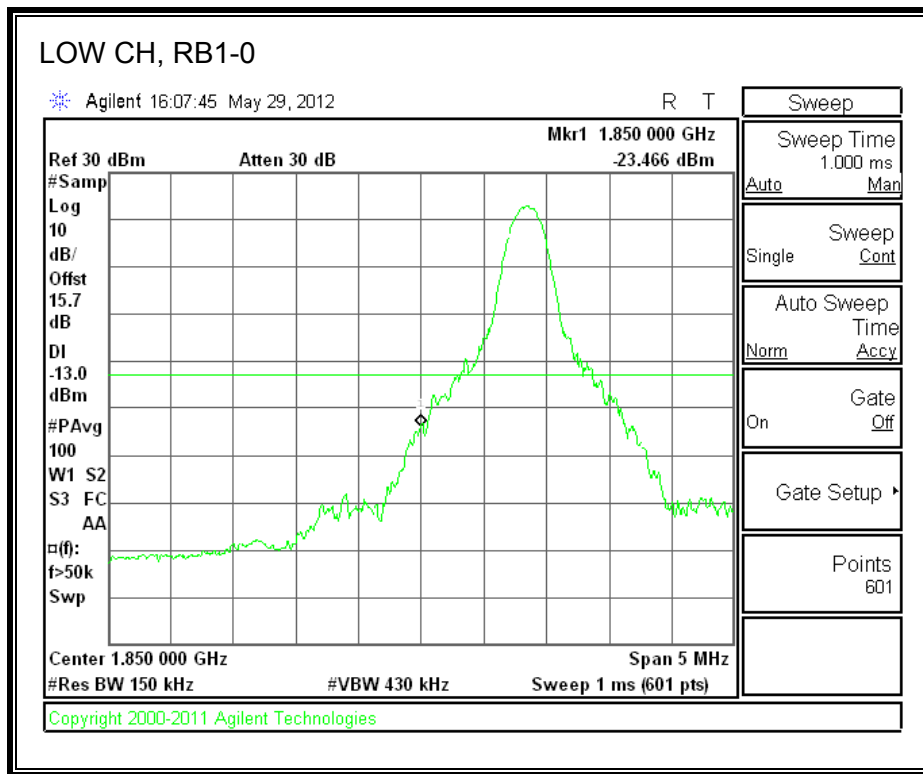

LTE QPSK Band 13, 793 - 805MHz (10MHz Bandwidth)

LTE 16QAM Band 13, 793 - 805MHz (10MHz Bandwidth)

8.2.6. A1429 UAT PORT LTE BAND 25

LTE QPSK Band 25 (1.4 MHz BAND WIDTH)

LTE 16QAM Band 25 (1.4 MHz BAND WIDTH)

LTE QPSK Band 25 (3.0 MHz BAND WIDTH)

LTE 16QAM Band 25 (3.0 MHz BAND WIDTH)

LTE QPSK Band 25 (5.0 MHz BAND WIDTH)

LTE 16QAM Band 25 (5.0 MHz BAND WIDTH)

LTE QPSK Band 25 (10.0 MHz BAND WIDTH)

LTE 16QAM Band 25 (10.0 MHz BAND WIDTH)

LTE QPSK Band 25 (15.0 MHz BAND WIDTH)

LTE 16QAM Band 2 (15.0 MHz BAND WIDTH)

LTE QPSK Band 25 (20.0 MHz BAND WIDTH)

LTE 16QAM Band 25 (20.0 MHz BAND WIDTH)

8.2.7. A1428 LAT PORT LTE BAND 2

LTE QPSK Band 2 (1.4 MHz BAND WIDTH)