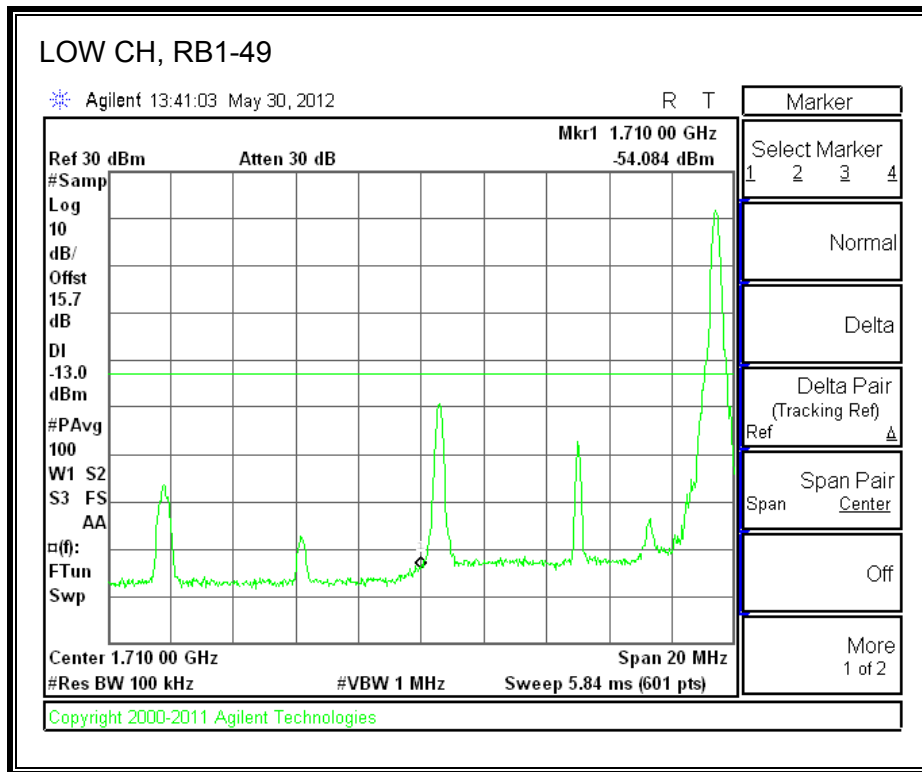

LTE QPSK Band 4 (5.0 MHz BAND WIDTH)

LTE 16QAM Band 4 (5.0 MHz BAND WIDTH)

LTE QPSK Band 4 (10.0 MHz BAND WIDTH)

LTE 16QAM Band 4 (10.0 MHz BAND WIDTH)

LTE QPSK Band 4 (15.0 MHz BAND WIDTH)

LTE 16QAM Band 4 (15.0 MHz BAND WIDTH)

LTE QPSK Band 4 (20.0 MHz BAND WIDTH)

LTE 16QAM Band 4 (20.0 MHz BAND WIDTH)

8.2.3. A1428 LAT PORT LTE BAND 17

LTE QPSK Band 17 (5.0 MHz BAND WIDTH)

LTE 16QAM Band 17 (5.0 MHz BAND WIDTH)

LTE QPSK Band 17 (10.0 MHz BAND WIDTH)

LTE 16QAM Band 17 (10.0 MHz BAND WIDTH)

8.2.4. A1428 LAT PORT LTE BAND 5

LTE QPSK Band 5 (1.4 MHz BAND WIDTH)

LTE 16QAM Band 4 (1.4 MHz BAND WIDTH)

LTE QPSK Band 5 (3.0 MHz BAND WIDTH)

LTE 16QAM Band 5 (3.0 MHz BAND WIDTH)