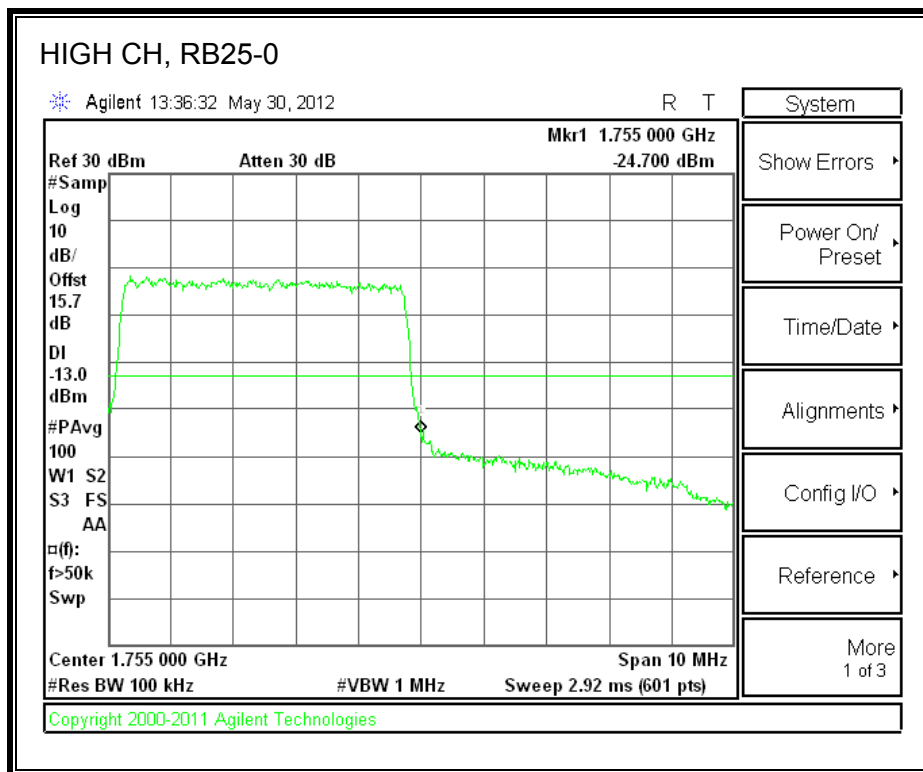

LTE QPSK Band 4 (5.0 MHz BAND WIDTH)

LTE 16QAM Band 4 (5.0 MHz BAND WIDTH)

LTE QPSK Band 4 (10.0 MHz BAND WIDTH)

LTE 16QAM Band 4 (10.0 MHz BAND WIDTH)

LTE QPSK Band 4 (15.0 MHz BAND WIDTH)

LTE 16QAM Band 4 (15.0 MHz BAND WIDTH)

LTE QPSK Band 4 (20.0 MHz BAND WIDTH)

LTE 16QAM Band 4 (20.0 MHz BAND WIDTH)

8.2.3. A1428 LAT PORT LTE BAND 17

LTE QPSK Band 17 (5.0 MHz BAND WIDTH)

LTE 16QAM Band 17 (5.0 MHz BAND WIDTH)

LTE QPSK Band 17 (10.0 MHz BAND WIDTH)