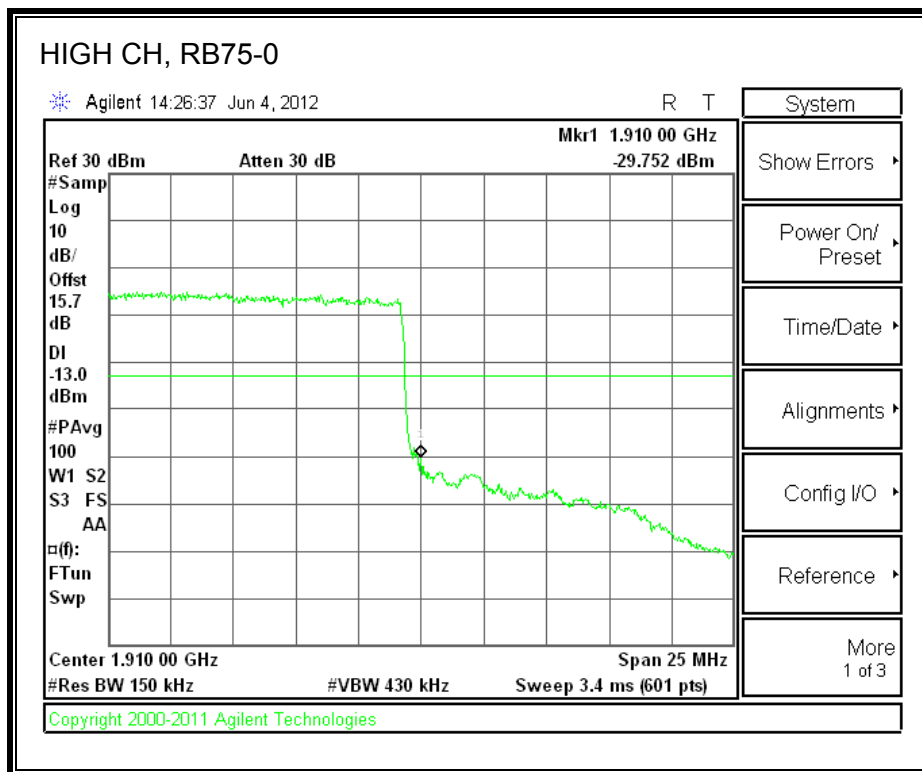

LTE 16QAM Band 2 (1.4 MHz BAND WIDTH)

LTE QPSK Band 2 (3.0 MHz BAND WIDTH)

LTE 16QAM Band 2 (3.0 MHz BAND WIDTH)

LTE QPSK Band 5 (5.0 MHz BAND WIDTH)

LTE 16QAM Band 2 (5.0 MHz BAND WIDTH)

LTE QPSK Band 2 (10.0 MHz BAND WIDTH)

LTE 16QAM Band 2 (10.0 MHz BAND WIDTH)

LTE QPSK Band 2 (15.0 MHz BAND WIDTH)

LTE 16QAM Band 2 (15.0 MHz BAND WIDTH)

LTE QPSK Band 2 (20.0 MHz BAND WIDTH)

LTE 16QAM Band 2 (20.0 MHz BAND WIDTH)

8.2.8. A1428 UAT PORT LTE BAND 4

LTE QPSK Band 4 (1.4 MHz BAND WIDTH)

LTE 16QAM Band 4 (1.4 MHz BAND WIDTH)

LTE QPSK Band 4 (3.0 MHz BAND WIDTH)

LTE 16QAM Band 4 (3.0 MHz BAND WIDTH)

LTE QPSK Band 4 (5.0 MHz BAND WIDTH)

LTE 16QAM Band 4 (5.0 MHz BAND WIDTH)