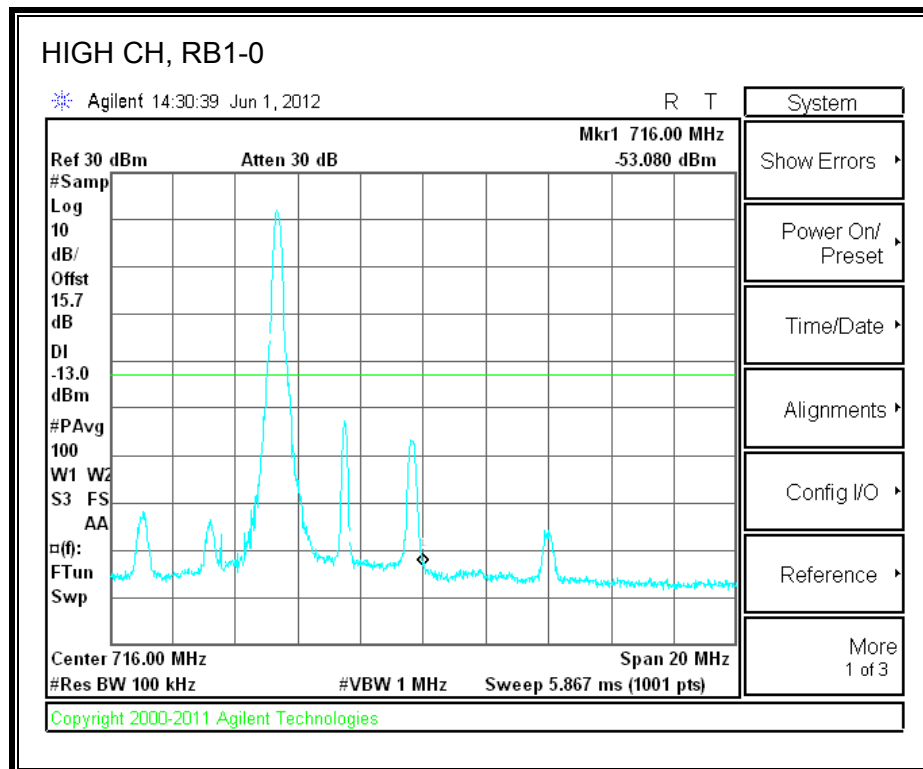

LTE QPSK Band 4 (10.0 MHz BAND WIDTH)

LTE 16QAM Band 4 (10.0 MHz BAND WIDTH)

LTE QPSK Band 4 (15.0 MHz BAND WIDTH)

LTE 16QAM Band 4 (15.0 MHz BAND WIDTH)

LTE QPSK Band 4 (20.0 MHz BAND WIDTH)

LTE 16QAM Band 4 (20.0 MHz BAND WIDTH)

8.2.9. A1428 UAT PORT LTE BAND 17

LTE QPSK Band 17 (5.0 MHz BAND WIDTH)

LTE 16QAM Band 17 (5.0 MHz BAND WIDTH)

LTE QPSK Band 17 (10.0 MHz BAND WIDTH)

LTE 16QAM Band 17 (10.0 MHz BAND WIDTH)