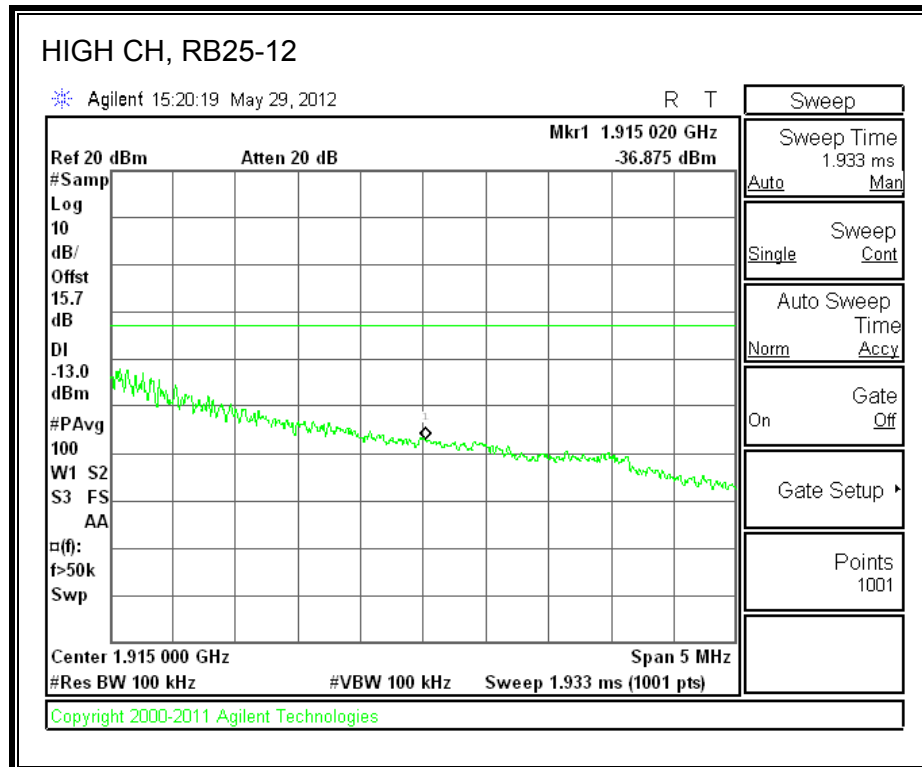

LTE QPSK Band 25 (3.0 MHz BAND WIDTH)

LTE 16QAM Band 25 (3.0 MHz BAND WIDTH)

LTE QPSK Band 25 (5.0 MHz BAND WIDTH)

LTE 16QAM Band 25 (5.0 MHz BAND WIDTH)

LTE QPSK Band 25 (10.0 MHz BAND WIDTH)

LTE 16QAM Band 25 (10.0 MHz BAND WIDTH)

LTE QPSK Band 25 (15.0 MHz BAND WIDTH)

LTE 16QAM Band 2 (15.0 MHz BAND WIDTH)

LTE QPSK Band 25 (20.0 MHz BAND WIDTH)

LTE 16QAM Band 25 (20.0 MHz BAND WIDTH)

8.2.7. A1428 LAT PORT LTE BAND 2

LTE QPSK Band 2 (1.4 MHz BAND WIDTH)