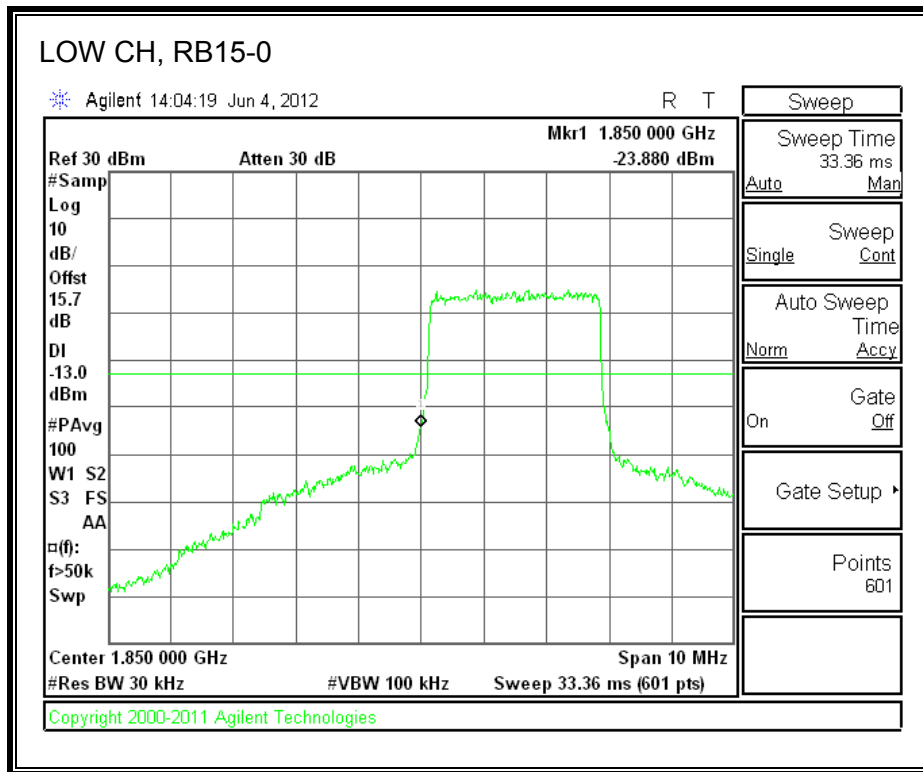

LTE QPSK Band 25 (15.0 MHz BAND WIDTH)

LTE 16QAM Band 2 (15.0 MHz BAND WIDTH)

LTE QPSK Band 25 (20.0 MHz BAND WIDTH)

LTE 16QAM Band 25 (20.0 MHz BAND WIDTH)

8.2.7. A1428 LAT PORT LTE BAND 2

LTE QPSK Band 2 (1.4 MHz BAND WIDTH)

LTE 16QAM Band 2 (1.4 MHz BAND WIDTH)

LTE QPSK Band 2 (3.0 MHz BAND WIDTH)

LTE 16QAM Band 2 (3.0 MHz BAND WIDTH)

LTE QPSK Band 5 (5.0 MHz BAND WIDTH)

LTE 16QAM Band 2 (5.0 MHz BAND WIDTH)

LTE QPSK Band 2 (10.0 MHz BAND WIDTH)

LTE 16QAM Band 2 (10.0 MHz BAND WIDTH)

LTE QPSK Band 2 (15.0 MHz BAND WIDTH)

LTE 16QAM Band 2 (15.0 MHz BAND WIDTH)

LTE QPSK Band 2 (20.0 MHz BAND WIDTH)

LTE 16QAM Band 2 (20.0 MHz BAND WIDTH)

8.2.8. A1428 UAT PORT LTE BAND 4