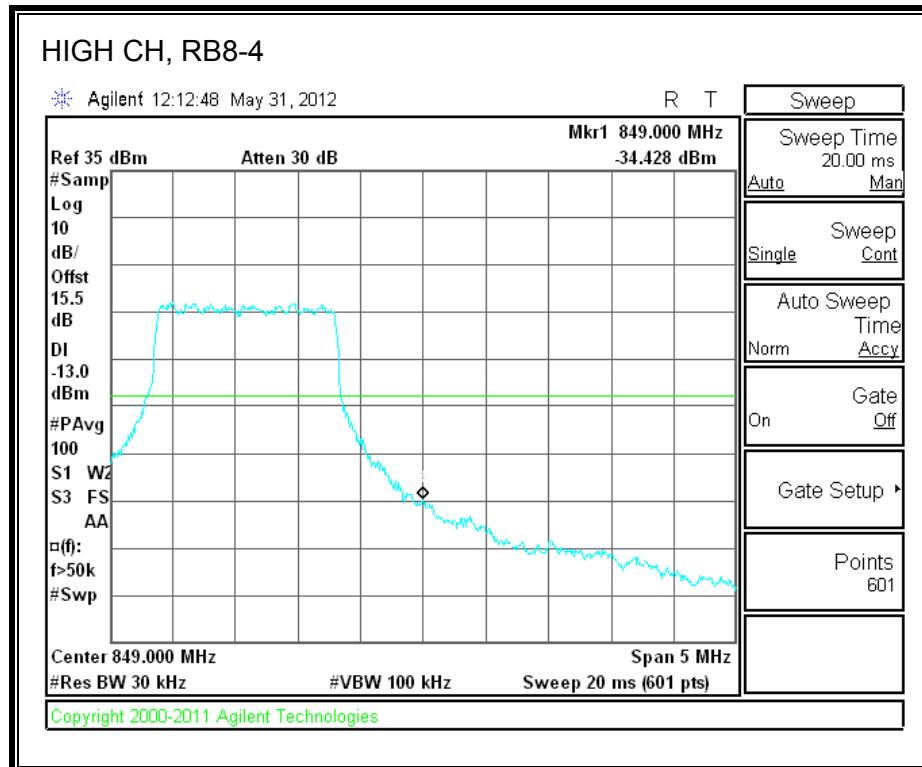

LTE 16QAM Band 17 (10.0 MHz BAND WIDTH)

8.2.4. A1428 LAT PORT LTE BAND 5

LTE QPSK Band 5 (1.4 MHz BAND WIDTH)

LTE 16QAM Band 4 (1.4 MHz BAND WIDTH)

LTE QPSK Band 5 (3.0 MHz BAND WIDTH)

LTE 16QAM Band 5 (3.0 MHz BAND WIDTH)

LTE QPSK Band 5 (5.0 MHz BAND WIDTH)

LTE 16QAM Band 5 (5.0 MHz BAND WIDTH)

LTE QPSK Band 5 (10.0 MHz BAND WIDTH)

LTE 16QAM Band 5 (10.0 MHz BAND WIDTH)

8.2.5. A1429 LAT PORT LTE BAND 13

LTE QPSK 779.5 MHz Band 13, 775 – 777MHz (5MHz Bandwidth)