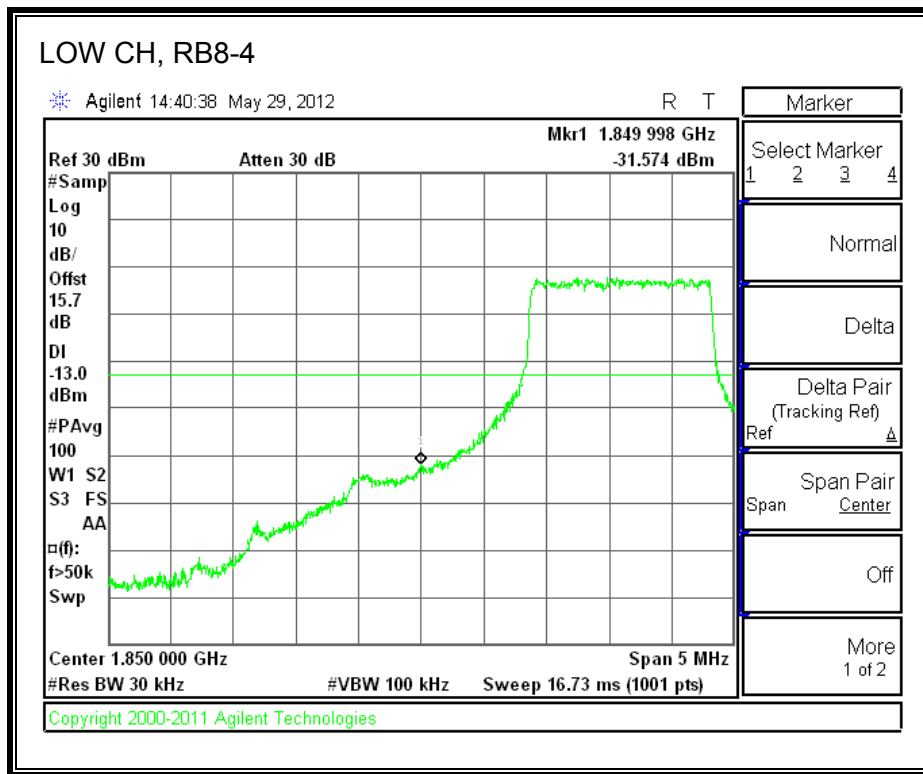

LTE 16QAM Band 13, 775 - 777MHz (10MHz Bandwidth)

LTE QPSK 782MHz Band 13, 783 - 793MHz (10MHz Bandwidth)

LTE 16QAM Band 13, 782MHz 783 - 793MHz (10MHz Bandwidth)

LTE QPSK 782MHz Band 13, 763 - 775MHz (10MHz Bandwidth)

LTE QPSK Band 13, 793 - 805MHz (10MHz Bandwidth)

LTE 16QAM Band 13, 793 - 805MHz (10MHz Bandwidth)

8.2.6. A1429 UAT PORT LTE BAND 25

LTE QPSK Band 25 (1.4 MHz BAND WIDTH)

LTE 16QAM Band 25 (1.4 MHz BAND WIDTH)

LTE QPSK Band 25 (3.0 MHz BAND WIDTH)

LTE 16QAM Band 25 (3.0 MHz BAND WIDTH)

LTE QPSK Band 25 (5.0 MHz BAND WIDTH)

LTE 16QAM Band 25 (5.0 MHz BAND WIDTH)

LTE QPSK Band 25 (10.0 MHz BAND WIDTH)

LTE 16QAM Band 25 (10.0 MHz BAND WIDTH)