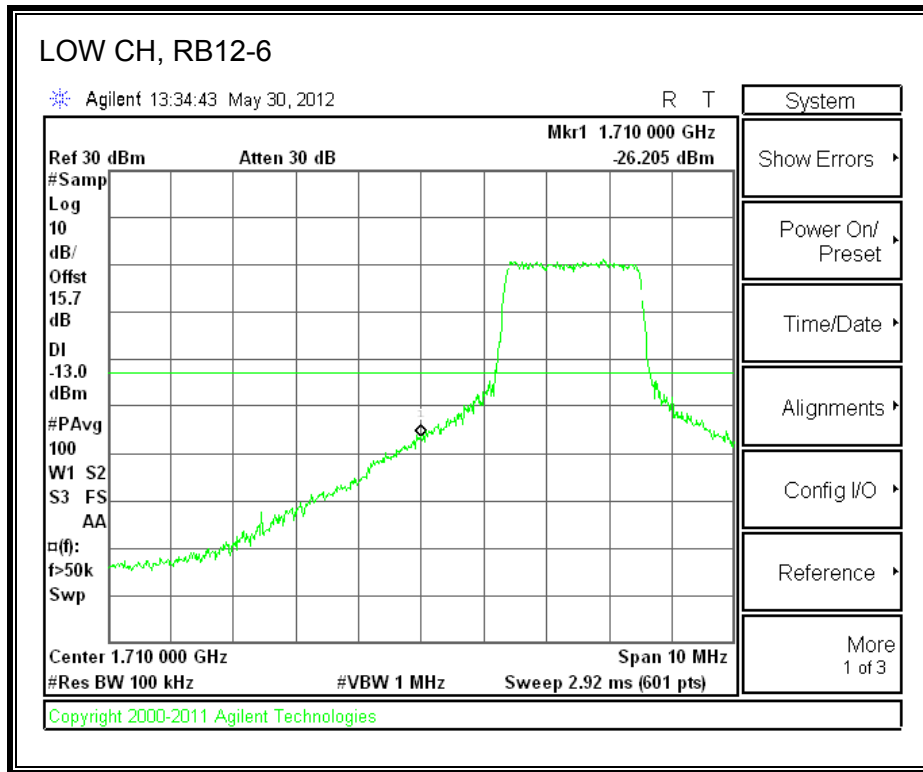

LTE QPSK Band 4 (5.0 MHz BAND WIDTH)

LTE 16QAM Band 4 (5.0 MHz BAND WIDTH)

LTE QPSK Band 4 (10.0 MHz BAND WIDTH)

LTE 16QAM Band 4 (10.0 MHz BAND WIDTH)

LTE QPSK Band 4 (15.0 MHz BAND WIDTH)

LTE 16QAM Band 4 (15.0 MHz BAND WIDTH)

LTE QPSK Band 4 (20.0 MHz BAND WIDTH)

LTE 16QAM Band 4 (20.0 MHz BAND WIDTH)

8.2.3. A1428 LAT PORT LTE BAND 17

LTE QPSK Band 17 (5.0 MHz BAND WIDTH)

LTE 16QAM Band 17 (5.0 MHz BAND WIDTH)

LTE QPSK Band 17 (10.0 MHz BAND WIDTH)