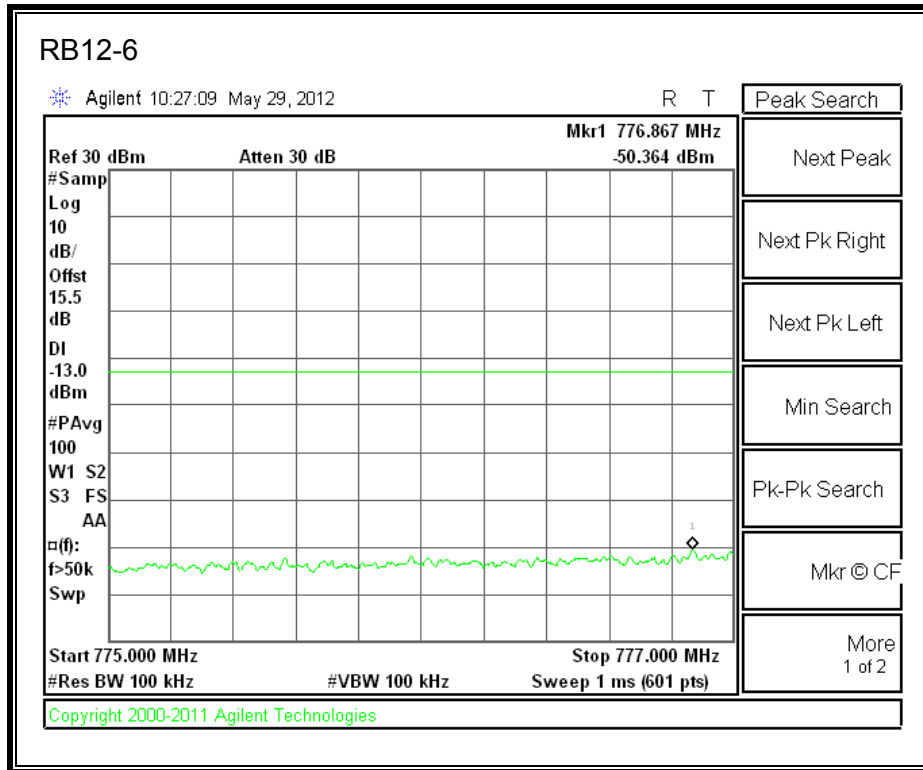

LTE 16QAM 782MHz Band 13, 775 - 777MHz (5MHz Bandwidth)

LTE QPSK 782MHz Band 13, 783 - 793MHz (5MHz Bandwidth)

LTE 16QAM 782MHz Band 13, 783 - 793MHz (5MHz Bandwidth)

LTE QPSK 782MHz Band 13, 763 - 775MHz (5MHz Bandwidth)

LTE 16QAM 782MHz Band 13, 763-775MHz (5MHz Bandwidth)

LTE QPSK 782MHz Band 13, 793 - 805MHz (5MHz Bandwidth)

LTE 16QAM 7825MHz Band 13, 793 - 805MHz (5MHz Bandwidth)

LTE QPSK 784.5 MHz Band 13, 775 - 777MHz (5MHz Bandwidth)

LTE 16QAM 784.5MHz Band 13, 775 - 777MHz (5MHz Bandwidth)

LTE QPSK 784.5MHz Band 13, 783 - 793MHz (5MHz Bandwidth)

LTE 16QAM 784.5MHz Band 13, 783 - 793MHz (5MHz Bandwidth)

LTE QPSK 784.5MHz Band 13, 763 - 775MHz (5MHz Bandwidth)