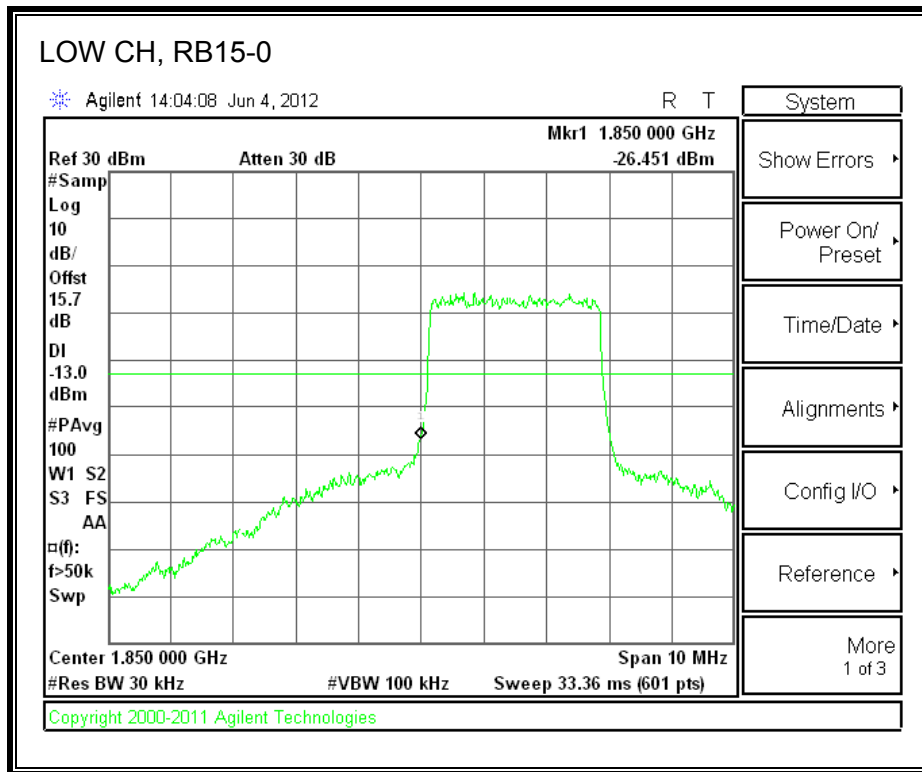

LTE QPSK Band 25 (15.0 MHz BAND WIDTH)

LTE 16QAM Band 2 (15.0 MHz BAND WIDTH)

LTE QPSK Band 25 (20.0 MHz BAND WIDTH)

LTE 16QAM Band 25 (20.0 MHz BAND WIDTH)

8.2.7. A1428 LAT PORT LTE BAND 2

LTE QPSK Band 2 (1.4 MHz BAND WIDTH)

LTE 16QAM Band 2 (1.4 MHz BAND WIDTH)

LTE QPSK Band 2 (3.0 MHz BAND WIDTH)

LTE 16QAM Band 2 (3.0 MHz BAND WIDTH)

LTE QPSK Band 5 (5.0 MHz BAND WIDTH)

LTE 16QAM Band 2 (5.0 MHz BAND WIDTH)

LTE QPSK Band 2 (10.0 MHz BAND WIDTH)

LTE 16QAM Band 2 (10.0 MHz BAND WIDTH)

LTE QPSK Band 2 (15.0 MHz BAND WIDTH)

LTE 16QAM Band 2 (15.0 MHz BAND WIDTH)

LTE QPSK Band 2 (20.0 MHz BAND WIDTH)

LTE 16QAM Band 2 (20.0 MHz BAND WIDTH)

8.2.8. A1428 UAT PORT LTE BAND 4