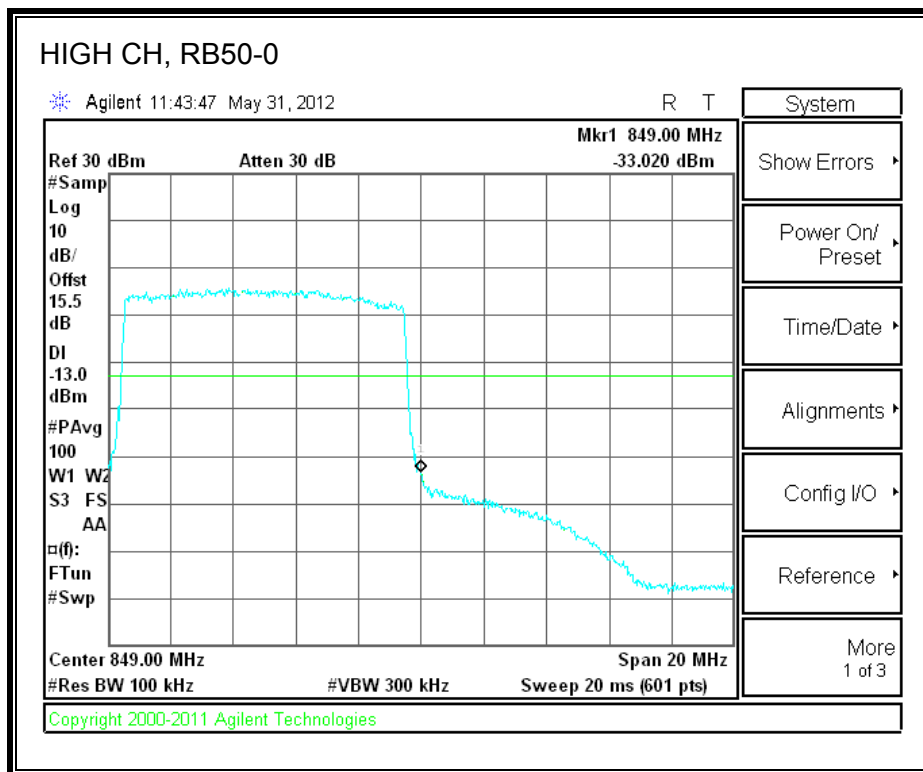

LTE QPSK Band 5 (5.0 MHz BAND WIDTH)

LTE 16QAM Band 5 (5.0 MHz BAND WIDTH)

LTE QPSK Band 5 (10.0 MHz BAND WIDTH)

LTE 16QAM Band 5 (10.0 MHz BAND WIDTH)

8.2.5. A1429 LAT PORT LTE BAND 13

LTE QPSK 779.5 MHz Band 13, 775 – 777MHz (5MHz Bandwidth)

LTE 16QAM 779.5MHz Band 13, 775 - 777MHz (5MHz Bandwidth)

LTE QPSK 779.5MHz Band 13, 783 - 793MHz (5MHz Bandwidth)

LTE 16QAM 779.5MHz Band 13, 783 - 793MHz (5MHz Bandwidth)

LTE QPSK 779.5MHz Band 13, 763 - 775MHz (5MHz Bandwidth)