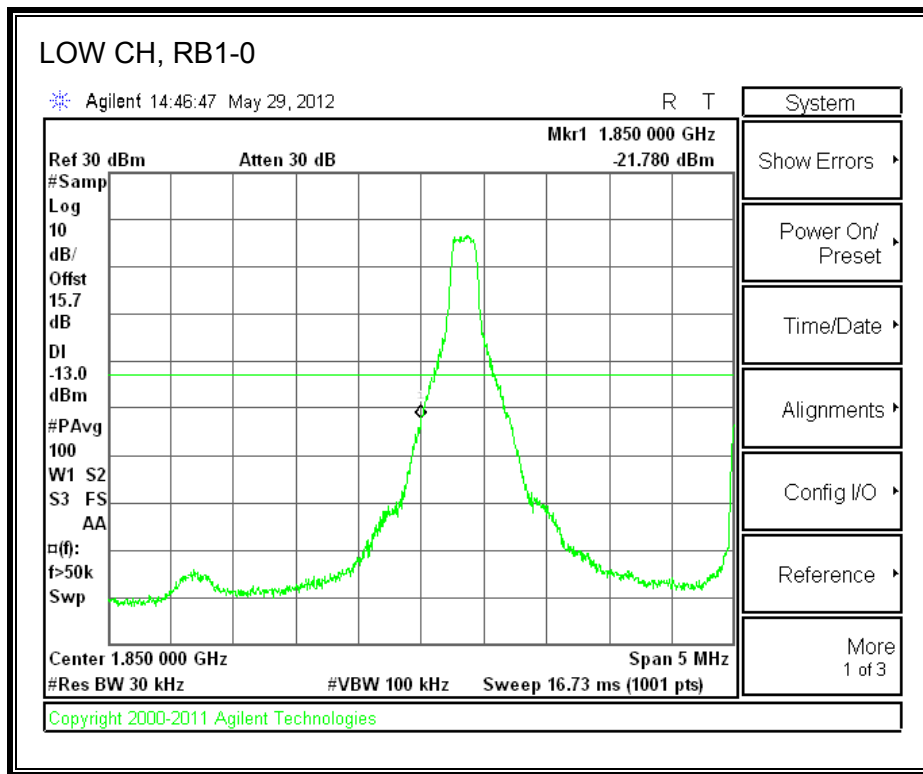

LTE QPSK Band 13, 793 - 805MHz (10MHz Bandwidth)

LTE 16QAM Band 13, 793 - 805MHz (10MHz Bandwidth)

8.2.6. A1429 UAT PORT LTE BAND 25

LTE QPSK Band 25 (1.4 MHz BAND WIDTH)

LTE 16QAM Band 25 (1.4 MHz BAND WIDTH)

LTE QPSK Band 25 (3.0 MHz BAND WIDTH)

LTE 16QAM Band 25 (3.0 MHz BAND WIDTH)

LTE QPSK Band 25 (5.0 MHz BAND WIDTH)

LTE 16QAM Band 25 (5.0 MHz BAND WIDTH)

LTE QPSK Band 25 (10.0 MHz BAND WIDTH)

LTE 16QAM Band 25 (10.0 MHz BAND WIDTH)

LTE QPSK Band 25 (15.0 MHz BAND WIDTH)

LTE 16QAM Band 2 (15.0 MHz BAND WIDTH)

LTE QPSK Band 25 (20.0 MHz BAND WIDTH)

LTE 16QAM Band 25 (20.0 MHz BAND WIDTH)

8.2.7. A1428 LAT PORT LTE BAND 2

LTE QPSK Band 2 (1.4 MHz BAND WIDTH)