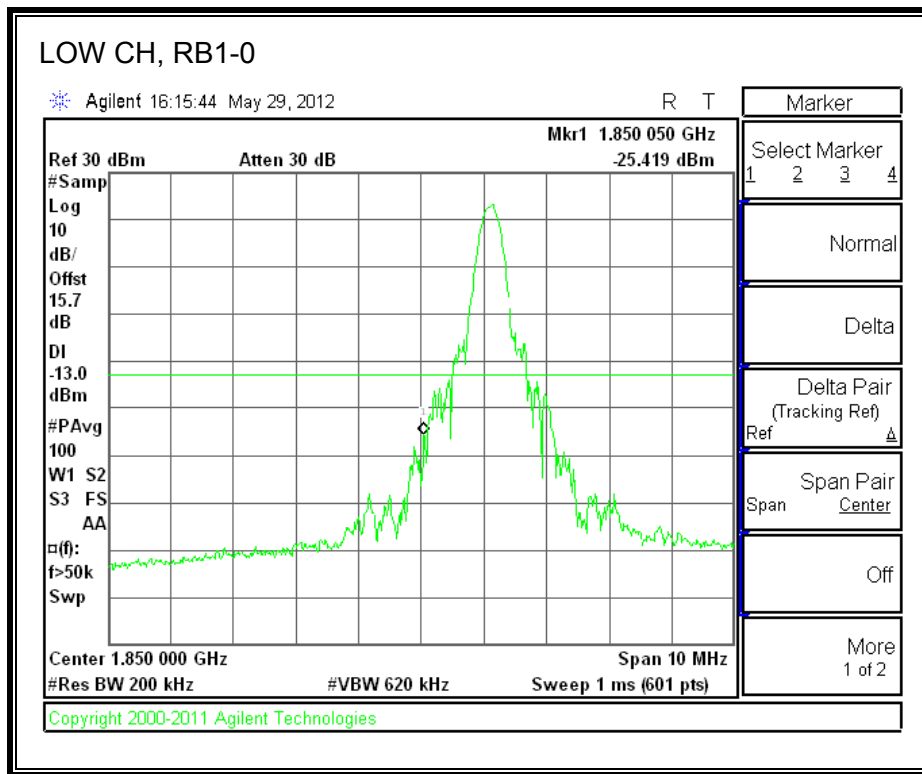

LTE QPSK Band 25 (3.0 MHz BAND WIDTH)

LTE 16QAM Band 25 (3.0 MHz BAND WIDTH)

LTE QPSK Band 25 (5.0 MHz BAND WIDTH)

LTE 16QAM Band 25 (5.0 MHz BAND WIDTH)

LTE QPSK Band 25 (10.0 MHz BAND WIDTH)

LTE 16QAM Band 25 (10.0 MHz BAND WIDTH)

LTE QPSK Band 25 (15.0 MHz BAND WIDTH)

LTE 16QAM Band 2 (15.0 MHz BAND WIDTH)

LTE QPSK Band 25 (20.0 MHz BAND WIDTH)

LTE 16QAM Band 25 (20.0 MHz BAND WIDTH)

8.2.7. A1428 LAT PORT LTE BAND 2

LTE QPSK Band 2 (1.4 MHz BAND WIDTH)

LTE 16QAM Band 2 (1.4 MHz BAND WIDTH)

LTE QPSK Band 2 (3.0 MHz BAND WIDTH)

LTE 16QAM Band 2 (3.0 MHz BAND WIDTH)

LTE QPSK Band 5 (5.0 MHz BAND WIDTH)

LTE 16QAM Band 2 (5.0 MHz BAND WIDTH)

LTE QPSK Band 2 (10.0 MHz BAND WIDTH)

LTE 16QAM Band 2 (10.0 MHz BAND WIDTH)

LTE QPSK Band 2 (15.0 MHz BAND WIDTH)

LTE 16QAM Band 2 (15.0 MHz BAND WIDTH)

LTE QPSK Band 2 (20.0 MHz BAND WIDTH)

LTE 16QAM Band 2 (20.0 MHz BAND WIDTH)

8.2.8. A1428 UAT PORT LTE BAND 4