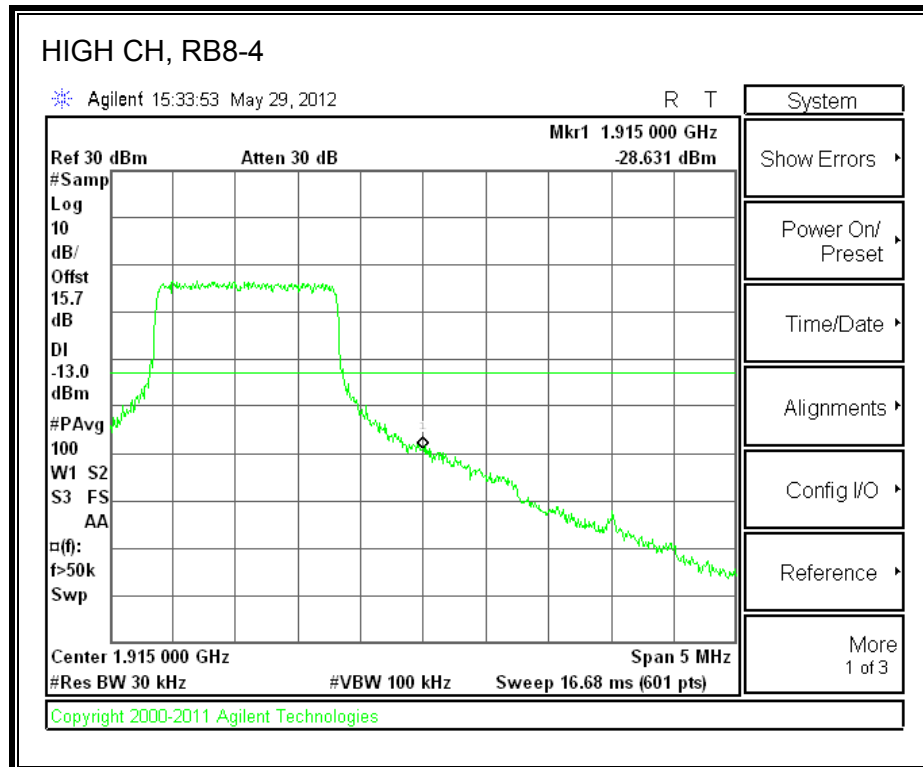

LTE QPSK Band 25 (3.0 MHz BAND WIDTH)

LTE 16QAM Band 25 (3.0 MHz BAND WIDTH)

LTE QPSK Band 25 (5.0 MHz BAND WIDTH)

LTE 16QAM Band 25 (5.0 MHz BAND WIDTH)

LTE QPSK Band 25 (10.0 MHz BAND WIDTH)

LTE 16QAM Band 25 (10.0 MHz BAND WIDTH)

LTE QPSK Band 25 (15.0 MHz BAND WIDTH)

LTE 16QAM Band 2 (15.0 MHz BAND WIDTH)

LTE QPSK Band 25 (20.0 MHz BAND WIDTH)

LTE 16QAM Band 25 (20.0 MHz BAND WIDTH)

8.2.7. A1428 LAT PORT LTE BAND 2

LTE QPSK Band 2 (1.4 MHz BAND WIDTH)