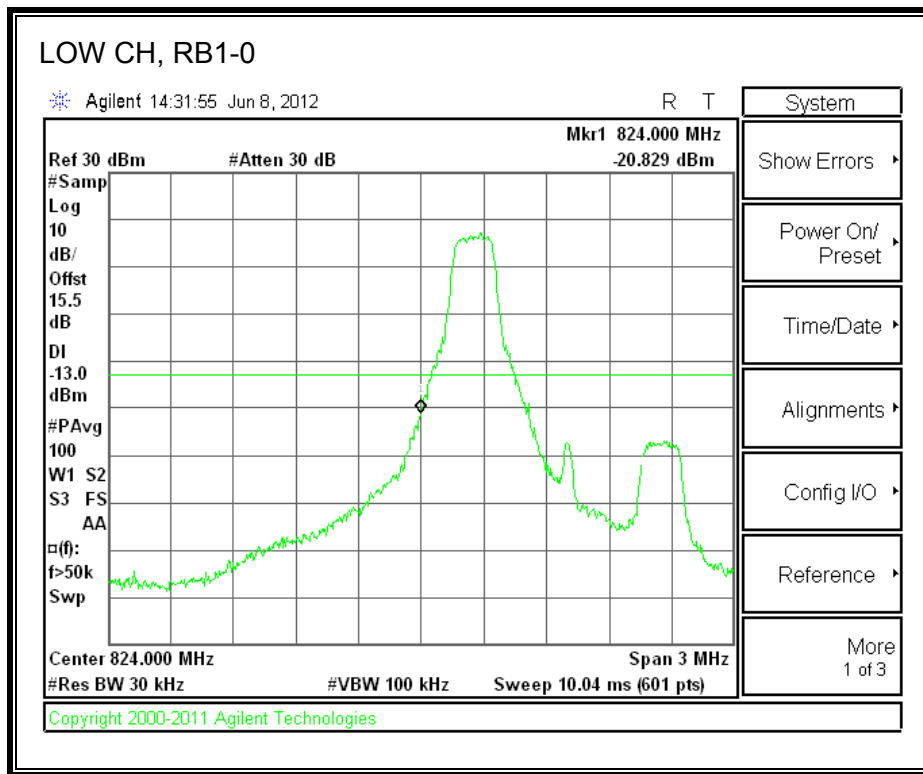

LTE 16QAM Band 17 (10.0 MHz BAND WIDTH)

8.2.4. A1428 LAT PORT LTE BAND 5

LTE QPSK Band 5 (1.4 MHz BAND WIDTH)

LTE 16QAM Band 4 (1.4 MHz BAND WIDTH)

LTE QPSK Band 5 (3.0 MHz BAND WIDTH)

LTE 16QAM Band 5 (3.0 MHz BAND WIDTH)

LTE QPSK Band 5 (5.0 MHz BAND WIDTH)

LTE 16QAM Band 5 (5.0 MHz BAND WIDTH)

LTE QPSK Band 5 (10.0 MHz BAND WIDTH)

LTE 16QAM Band 5 (10.0 MHz BAND WIDTH)

8.2.5. A1429 LAT PORT LTE BAND 13

LTE QPSK 779.5 MHz Band 13, 775 – 777MHz (5MHz Bandwidth)