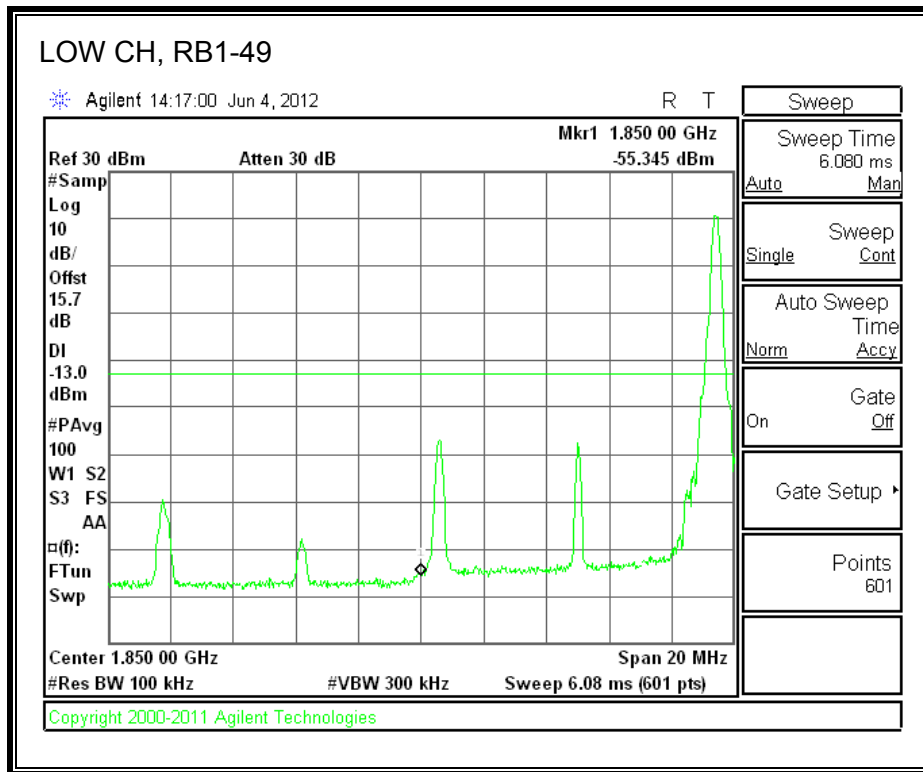

LTE QPSK Band 25 (15.0 MHz BAND WIDTH)

LTE 16QAM Band 2 (15.0 MHz BAND WIDTH)

LTE QPSK Band 25 (20.0 MHz BAND WIDTH)

LTE 16QAM Band 25 (20.0 MHz BAND WIDTH)

8.2.7. A1428 LAT PORT LTE BAND 2

LTE QPSK Band 2 (1.4 MHz BAND WIDTH)

LTE 16QAM Band 2 (1.4 MHz BAND WIDTH)

LTE QPSK Band 2 (3.0 MHz BAND WIDTH)

LTE 16QAM Band 2 (3.0 MHz BAND WIDTH)

LTE QPSK Band 5 (5.0 MHz BAND WIDTH)

LTE 16QAM Band 2 (5.0 MHz BAND WIDTH)

LTE QPSK Band 2 (10.0 MHz BAND WIDTH)

LTE 16QAM Band 2 (10.0 MHz BAND WIDTH)

LTE QPSK Band 2 (15.0 MHz BAND WIDTH)

LTE 16QAM Band 2 (15.0 MHz BAND WIDTH)

LTE QPSK Band 2 (20.0 MHz BAND WIDTH)

LTE 16QAM Band 2 (20.0 MHz BAND WIDTH)

8.2.8. A1428 UAT PORT LTE BAND 4

LTE QPSK Band 4 (1.4 MHz BAND WIDTH)

LTE 16QAM Band 4 (1.4 MHz BAND WIDTH)

LTE QPSK Band 4 (3.0 MHz BAND WIDTH)

LTE 16QAM Band 4 (3.0 MHz BAND WIDTH)

LTE QPSK Band 4 (5.0 MHz BAND WIDTH)

LTE 16QAM Band 4 (5.0 MHz BAND WIDTH)