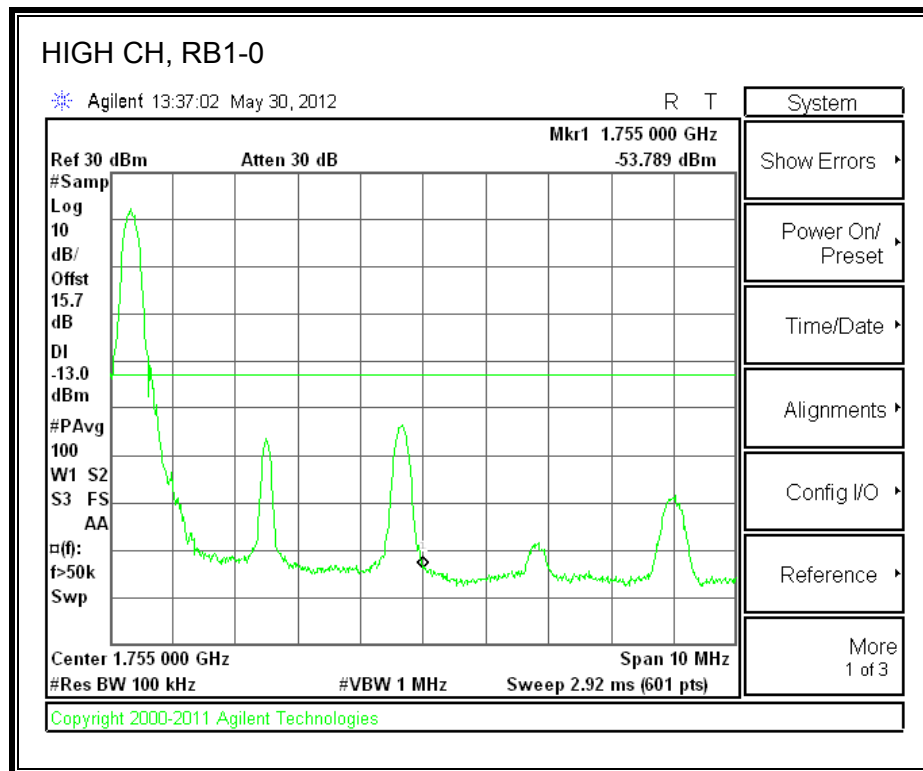

LTE QPSK Band 4 (5.0 MHz BAND WIDTH)

LTE 16QAM Band 4 (5.0 MHz BAND WIDTH)

LTE QPSK Band 4 (10.0 MHz BAND WIDTH)

LTE 16QAM Band 4 (10.0 MHz BAND WIDTH)

LTE QPSK Band 4 (15.0 MHz BAND WIDTH)

LTE 16QAM Band 4 (15.0 MHz BAND WIDTH)