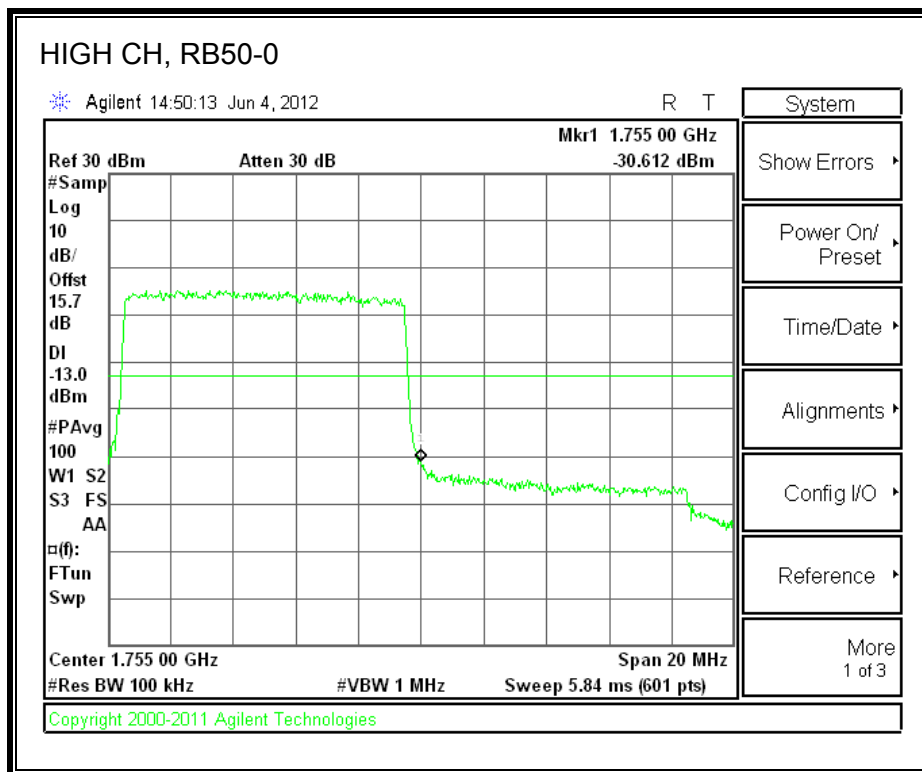

LTE 16QAM Band 2 (10.0 MHz BAND WIDTH)

LTE QPSK Band 2 (15.0 MHz BAND WIDTH)

LTE 16QAM Band 2 (15.0 MHz BAND WIDTH)

LTE QPSK Band 2 (20.0 MHz BAND WIDTH)

LTE 16QAM Band 2 (20.0 MHz BAND WIDTH)

8.2.8. A1428 UAT PORT LTE BAND 4

LTE QPSK Band 4 (1.4 MHz BAND WIDTH)

LTE 16QAM Band 4 (1.4 MHz BAND WIDTH)

LTE QPSK Band 4 (3.0 MHz BAND WIDTH)

LTE 16QAM Band 4 (3.0 MHz BAND WIDTH)

LTE QPSK Band 4 (5.0 MHz BAND WIDTH)

LTE 16QAM Band 4 (5.0 MHz BAND WIDTH)

LTE QPSK Band 4 (10.0 MHz BAND WIDTH)

LTE 16QAM Band 4 (10.0 MHz BAND WIDTH)

LTE QPSK Band 4 (15.0 MHz BAND WIDTH)

LTE 16QAM Band 4 (15.0 MHz BAND WIDTH)

LTE QPSK Band 4 (20.0 MHz BAND WIDTH)

LTE 16QAM Band 4 (20.0 MHz BAND WIDTH)