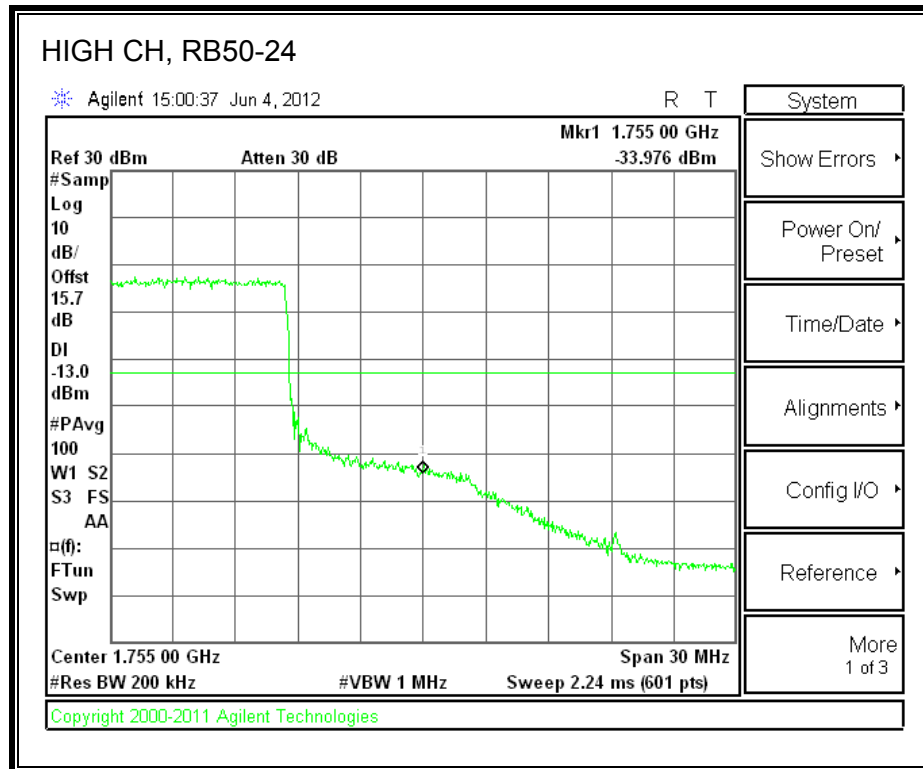

LTE QPSK Band 4 (1.4 MHz BAND WIDTH)

LTE 16QAM Band 4 (1.4 MHz BAND WIDTH)

LTE QPSK Band 4 (3.0 MHz BAND WIDTH)

LTE 16QAM Band 4 (3.0 MHz BAND WIDTH)

LTE QPSK Band 4 (5.0 MHz BAND WIDTH)

LTE 16QAM Band 4 (5.0 MHz BAND WIDTH)

LTE QPSK Band 4 (10.0 MHz BAND WIDTH)

LTE 16QAM Band 4 (10.0 MHz BAND WIDTH)

LTE QPSK Band 4 (15.0 MHz BAND WIDTH)

LTE 16QAM Band 4 (15.0 MHz BAND WIDTH)

LTE QPSK Band 4 (20.0 MHz BAND WIDTH)

LTE 16QAM Band 4 (20.0 MHz BAND WIDTH)

8.2.9. A1428 UAT PORT LTE BAND 17

LTE QPSK Band 17 (5.0 MHz BAND WIDTH)

LTE 16QAM Band 17 (5.0 MHz BAND WIDTH)

LTE QPSK Band 17 (10.0 MHz BAND WIDTH)

LTE 16QAM Band 17 (10.0 MHz BAND WIDTH)