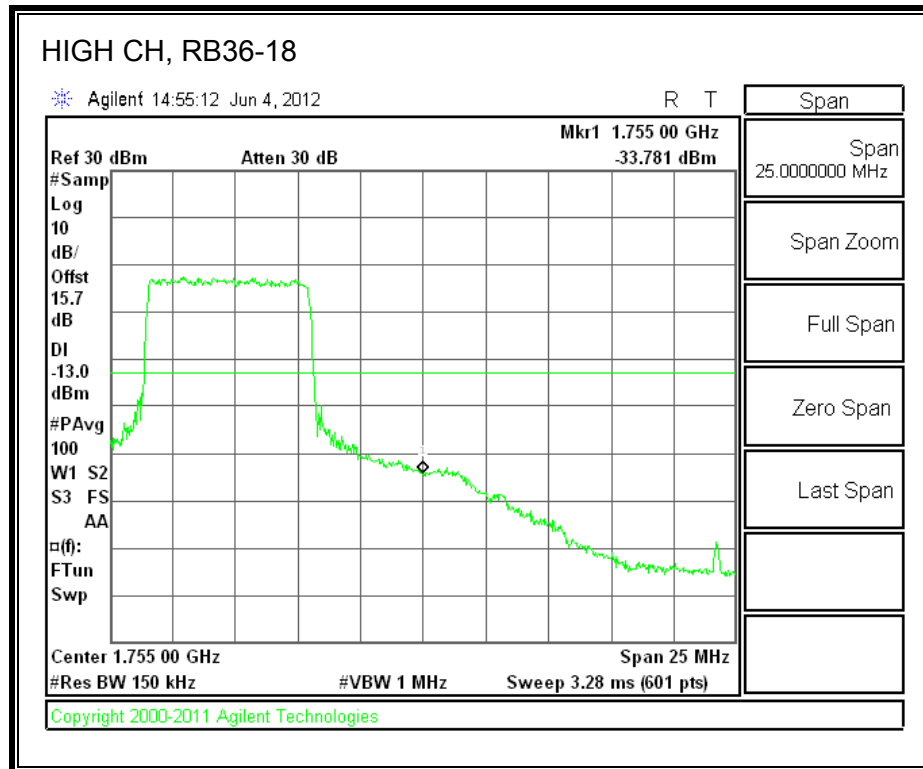

LTE QPSK Band 4 (1.4 MHz BAND WIDTH)

LTE 16QAM Band 4 (1.4 MHz BAND WIDTH)

LTE QPSK Band 4 (3.0 MHz BAND WIDTH)

LTE 16QAM Band 4 (3.0 MHz BAND WIDTH)

LTE QPSK Band 4 (5.0 MHz BAND WIDTH)

LTE 16QAM Band 4 (5.0 MHz BAND WIDTH)

LTE QPSK Band 4 (10.0 MHz BAND WIDTH)

LTE 16QAM Band 4 (10.0 MHz BAND WIDTH)

LTE QPSK Band 4 (15.0 MHz BAND WIDTH)

LTE 16QAM Band 4 (15.0 MHz BAND WIDTH)

LTE QPSK Band 4 (20.0 MHz BAND WIDTH)

LTE 16QAM Band 4 (20.0 MHz BAND WIDTH)

8.2.9. A1428 UAT PORT LTE BAND 17

LTE QPSK Band 17 (5.0 MHz BAND WIDTH)

LTE 16QAM Band 17 (5.0 MHz BAND WIDTH)

LTE QPSK Band 17 (10.0 MHz BAND WIDTH)

LTE 16QAM Band 17 (10.0 MHz BAND WIDTH)