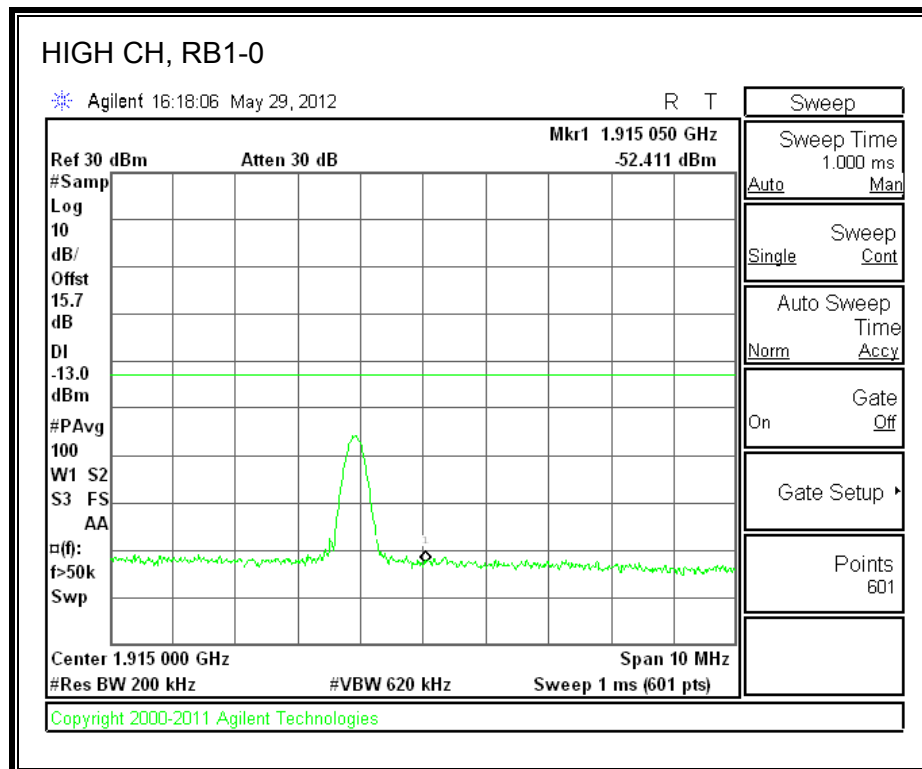

LTE QPSK Band 25 (15.0 MHz BAND WIDTH)

LTE 16QAM Band 2 (15.0 MHz BAND WIDTH)

LTE QPSK Band 25 (20.0 MHz BAND WIDTH)

LTE 16QAM Band 25 (20.0 MHz BAND WIDTH)

8.2.7. A1428 LAT PORT LTE BAND 2

LTE QPSK Band 2 (1.4 MHz BAND WIDTH)

LTE 16QAM Band 2 (1.4 MHz BAND WIDTH)

LTE QPSK Band 2 (3.0 MHz BAND WIDTH)

LTE 16QAM Band 2 (3.0 MHz BAND WIDTH)

LTE QPSK Band 5 (5.0 MHz BAND WIDTH)

LTE 16QAM Band 2 (5.0 MHz BAND WIDTH)

LTE QPSK Band 2 (10.0 MHz BAND WIDTH)