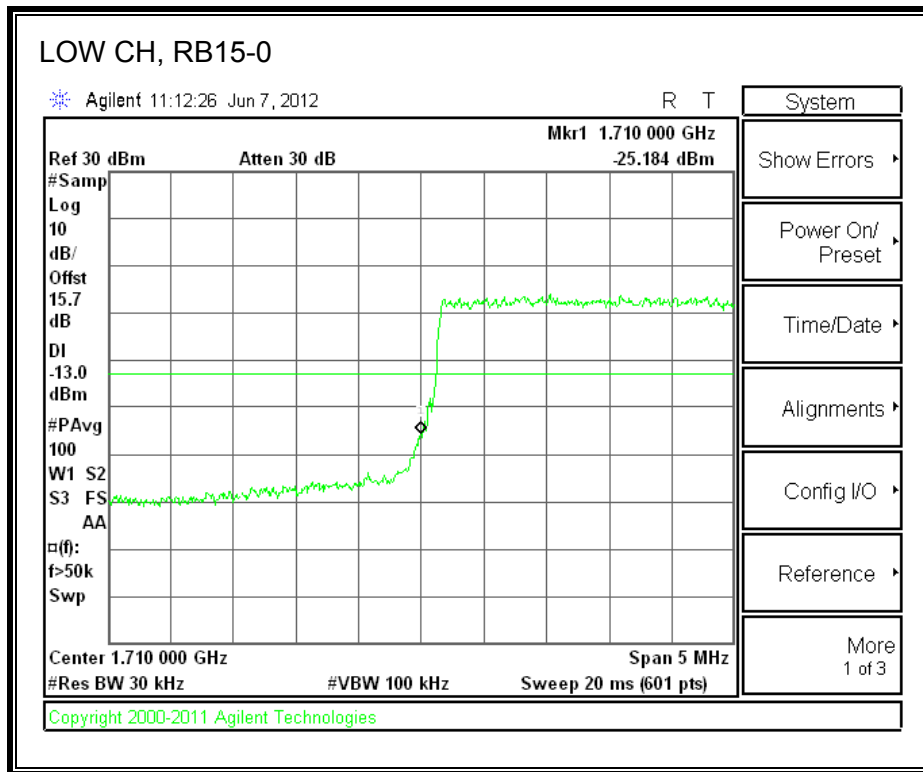

LTE 16QAM Band 2 (10.0 MHz BAND WIDTH)

LTE QPSK Band 2 (15.0 MHz BAND WIDTH)

LTE 16QAM Band 2 (15.0 MHz BAND WIDTH)

LTE QPSK Band 2 (20.0 MHz BAND WIDTH)

LTE 16QAM Band 2 (20.0 MHz BAND WIDTH)

8.2.8. A1428 UAT PORT LTE BAND 4

LTE QPSK Band 4 (1.4 MHz BAND WIDTH)

LTE 16QAM Band 4 (1.4 MHz BAND WIDTH)

LTE QPSK Band 4 (3.0 MHz BAND WIDTH)

LTE 16QAM Band 4 (3.0 MHz BAND WIDTH)

LTE QPSK Band 4 (5.0 MHz BAND WIDTH)

LTE 16QAM Band 4 (5.0 MHz BAND WIDTH)

LTE QPSK Band 4 (10.0 MHz BAND WIDTH)

LTE 16QAM Band 4 (10.0 MHz BAND WIDTH)

LTE QPSK Band 4 (15.0 MHz BAND WIDTH)

LTE 16QAM Band 4 (15.0 MHz BAND WIDTH)

LTE QPSK Band 4 (20.0 MHz BAND WIDTH)

LTE 16QAM Band 4 (20.0 MHz BAND WIDTH)

8.2.9. A1428 UAT PORT LTE BAND 17

LTE QPSK Band 17 (5.0 MHz BAND WIDTH)

LTE 16QAM Band 17 (5.0 MHz BAND WIDTH)

LTE QPSK Band 17 (10.0 MHz BAND WIDTH)

LTE 16QAM Band 17 (10.0 MHz BAND WIDTH)