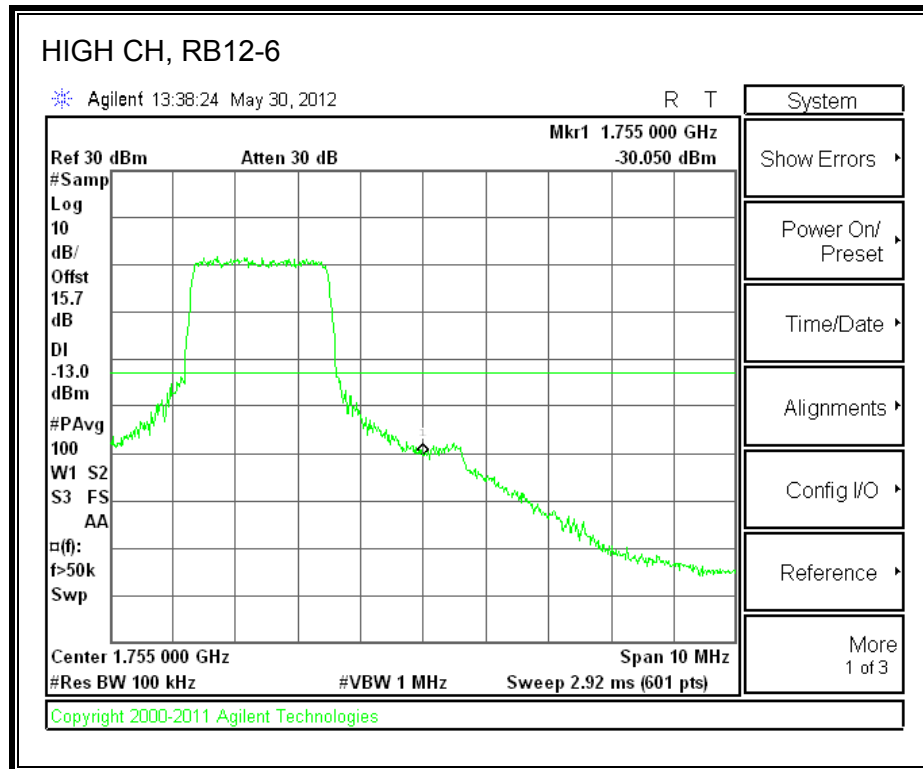

LTE QPSK Band 4 (5.0 MHz BAND WIDTH)

LTE 16QAM Band 4 (5.0 MHz BAND WIDTH)

LTE QPSK Band 4 (10.0 MHz BAND WIDTH)

LTE 16QAM Band 4 (10.0 MHz BAND WIDTH)

LTE QPSK Band 4 (15.0 MHz BAND WIDTH)

LTE 16QAM Band 4 (15.0 MHz BAND WIDTH)

LTE QPSK Band 4 (20.0 MHz BAND WIDTH)

LTE 16QAM Band 4 (20.0 MHz BAND WIDTH)

8.2.3. A1428 LAT PORT LTE BAND 17

LTE QPSK Band 17 (5.0 MHz BAND WIDTH)

LTE 16QAM Band 17 (5.0 MHz BAND WIDTH)

LTE QPSK Band 17 (10.0 MHz BAND WIDTH)