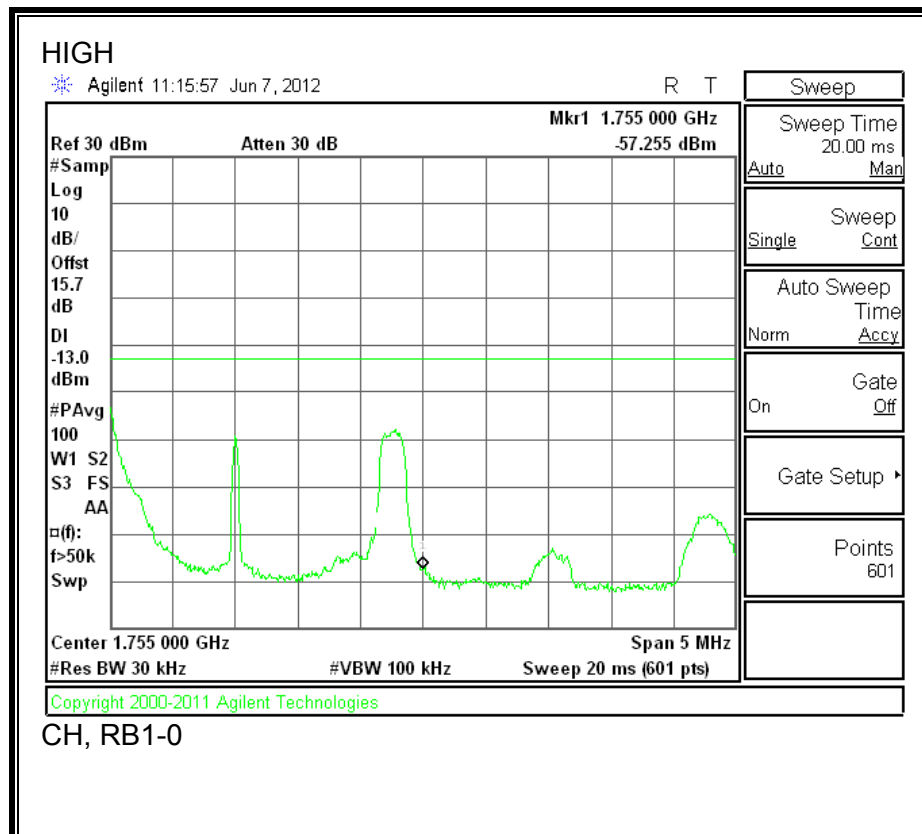

LTE 16QAM Band 2 (10.0 MHz BAND WIDTH)

LTE QPSK Band 2 (15.0 MHz BAND WIDTH)

LTE 16QAM Band 2 (15.0 MHz BAND WIDTH)

LTE QPSK Band 2 (20.0 MHz BAND WIDTH)

LTE 16QAM Band 2 (20.0 MHz BAND WIDTH)

8.2.8. A1428 UAT PORT LTE BAND 4

LTE QPSK Band 4 (1.4 MHz BAND WIDTH)

LTE 16QAM Band 4 (1.4 MHz BAND WIDTH)

LTE QPSK Band 4 (3.0 MHz BAND WIDTH)

LTE 16QAM Band 4 (3.0 MHz BAND WIDTH)

LTE QPSK Band 4 (5.0 MHz BAND WIDTH)

LTE 16QAM Band 4 (5.0 MHz BAND WIDTH)

LTE QPSK Band 4 (10.0 MHz BAND WIDTH)

LTE 16QAM Band 4 (10.0 MHz BAND WIDTH)

LTE QPSK Band 4 (15.0 MHz BAND WIDTH)

LTE 16QAM Band 4 (15.0 MHz BAND WIDTH)

LTE QPSK Band 4 (20.0 MHz BAND WIDTH)

LTE 16QAM Band 4 (20.0 MHz BAND WIDTH)

8.2.9. A1428 UAT PORT LTE BAND 17

LTE QPSK Band 17 (5.0 MHz BAND WIDTH)

LTE 16QAM Band 17 (5.0 MHz BAND WIDTH)

LTE QPSK Band 17 (10.0 MHz BAND WIDTH)

LTE 16QAM Band 17 (10.0 MHz BAND WIDTH)