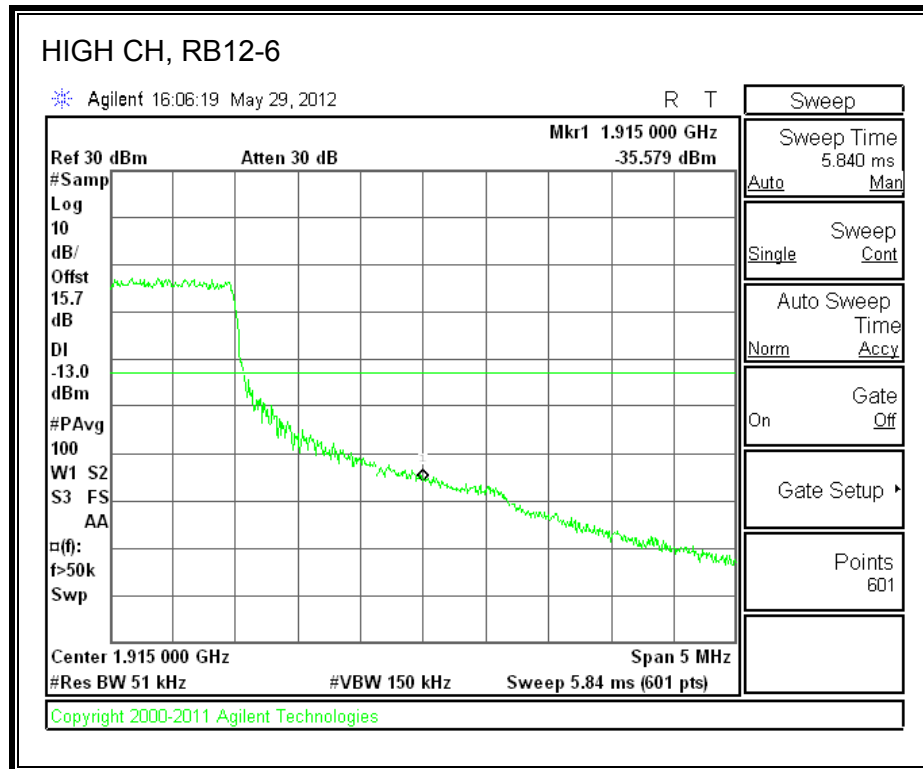

LTE QPSK Band 13, 793 - 805MHz (10MHz Bandwidth)

LTE 16QAM Band 13, 793 - 805MHz (10MHz Bandwidth)

8.2.6. A1429 UAT PORT LTE BAND 25

LTE QPSK Band 25 (1.4 MHz BAND WIDTH)

LTE 16QAM Band 25 (1.4 MHz BAND WIDTH)

LTE QPSK Band 25 (3.0 MHz BAND WIDTH)

LTE 16QAM Band 25 (3.0 MHz BAND WIDTH)

LTE QPSK Band 25 (5.0 MHz BAND WIDTH)

LTE 16QAM Band 25 (5.0 MHz BAND WIDTH)

LTE QPSK Band 25 (10.0 MHz BAND WIDTH)

LTE 16QAM Band 25 (10.0 MHz BAND WIDTH)

LTE QPSK Band 25 (15.0 MHz BAND WIDTH)

LTE 16QAM Band 2 (15.0 MHz BAND WIDTH)

LTE QPSK Band 25 (20.0 MHz BAND WIDTH)

LTE 16QAM Band 25 (20.0 MHz BAND WIDTH)

8.2.7. A1428 LAT PORT LTE BAND 2

LTE QPSK Band 2 (1.4 MHz BAND WIDTH)