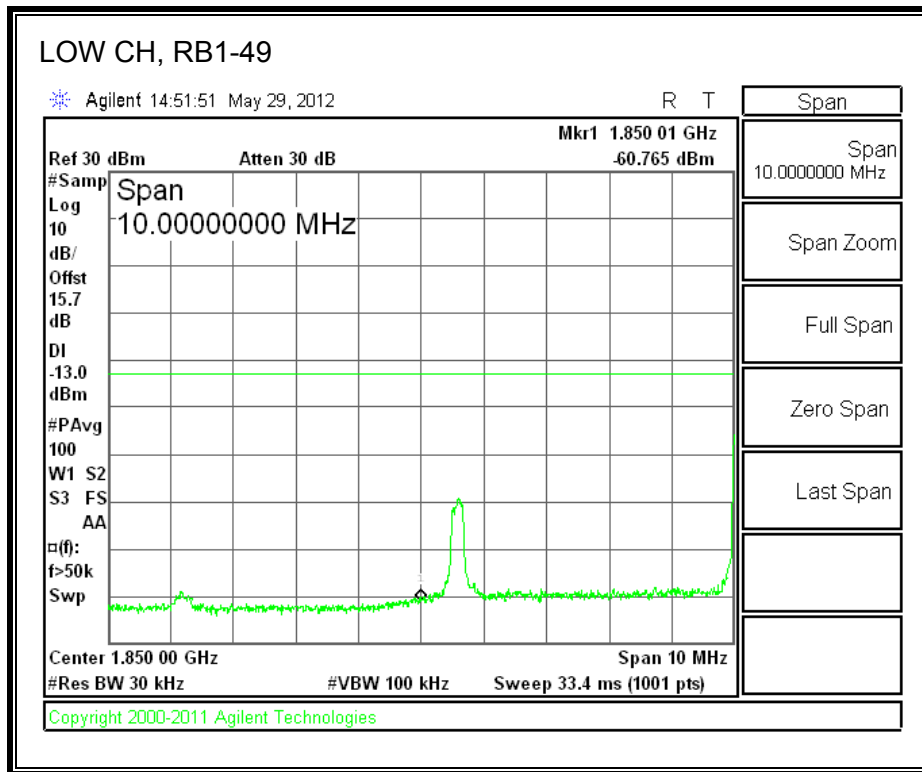

LTE QPSK Band 13, 793 - 805MHz (10MHz Bandwidth)

LTE 16QAM Band 13, 793 - 805MHz (10MHz Bandwidth)

8.2.6. A1429 UAT PORT LTE BAND 25

LTE QPSK Band 25 (1.4 MHz BAND WIDTH)

LTE 16QAM Band 25 (1.4 MHz BAND WIDTH)

LTE QPSK Band 25 (3.0 MHz BAND WIDTH)

LTE 16QAM Band 25 (3.0 MHz BAND WIDTH)

LTE QPSK Band 25 (5.0 MHz BAND WIDTH)

LTE 16QAM Band 25 (5.0 MHz BAND WIDTH)

LTE QPSK Band 25 (10.0 MHz BAND WIDTH)

LTE 16QAM Band 25 (10.0 MHz BAND WIDTH)

LTE QPSK Band 25 (15.0 MHz BAND WIDTH)

LTE 16QAM Band 2 (15.0 MHz BAND WIDTH)

LTE QPSK Band 25 (20.0 MHz BAND WIDTH)

LTE 16QAM Band 25 (20.0 MHz BAND WIDTH)

8.2.7. A1428 LAT PORT LTE BAND 2

LTE QPSK Band 2 (1.4 MHz BAND WIDTH)