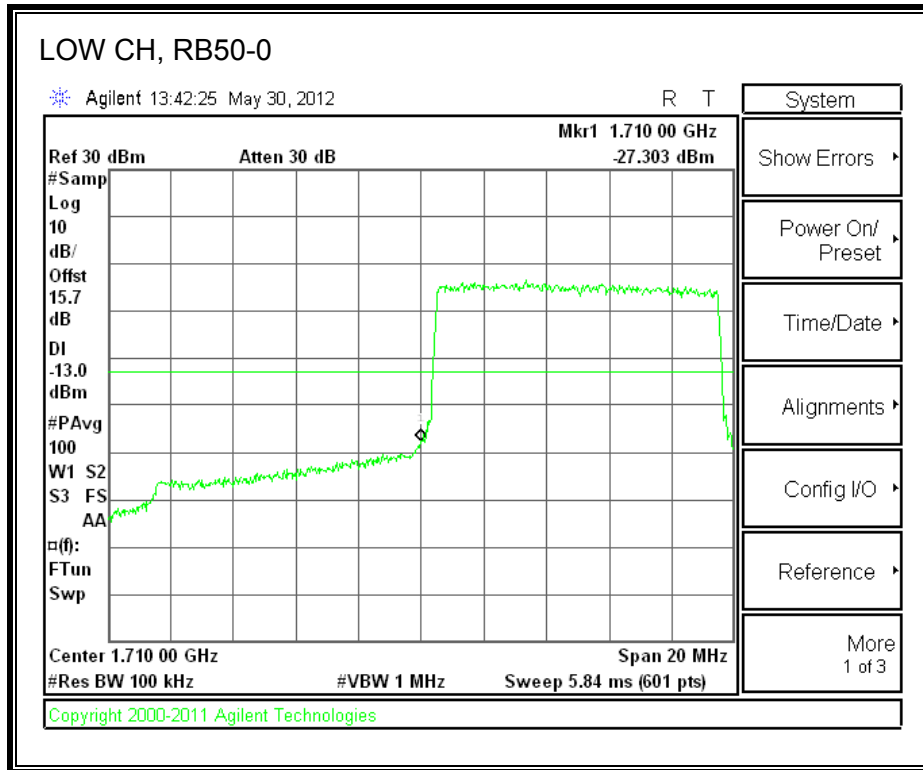

LTE QPSK Band 4 (5.0 MHz BAND WIDTH)

LTE 16QAM Band 4 (5.0 MHz BAND WIDTH)

LTE QPSK Band 4 (10.0 MHz BAND WIDTH)

LTE 16QAM Band 4 (10.0 MHz BAND WIDTH)

LTE QPSK Band 4 (15.0 MHz BAND WIDTH)

LTE 16QAM Band 4 (15.0 MHz BAND WIDTH)

LTE QPSK Band 4 (20.0 MHz BAND WIDTH)

LTE 16QAM Band 4 (20.0 MHz BAND WIDTH)

8.2.3. A1428 LAT PORT LTE BAND 17

LTE QPSK Band 17 (5.0 MHz BAND WIDTH)

LTE 16QAM Band 17 (5.0 MHz BAND WIDTH)

LTE QPSK Band 17 (10.0 MHz BAND WIDTH)