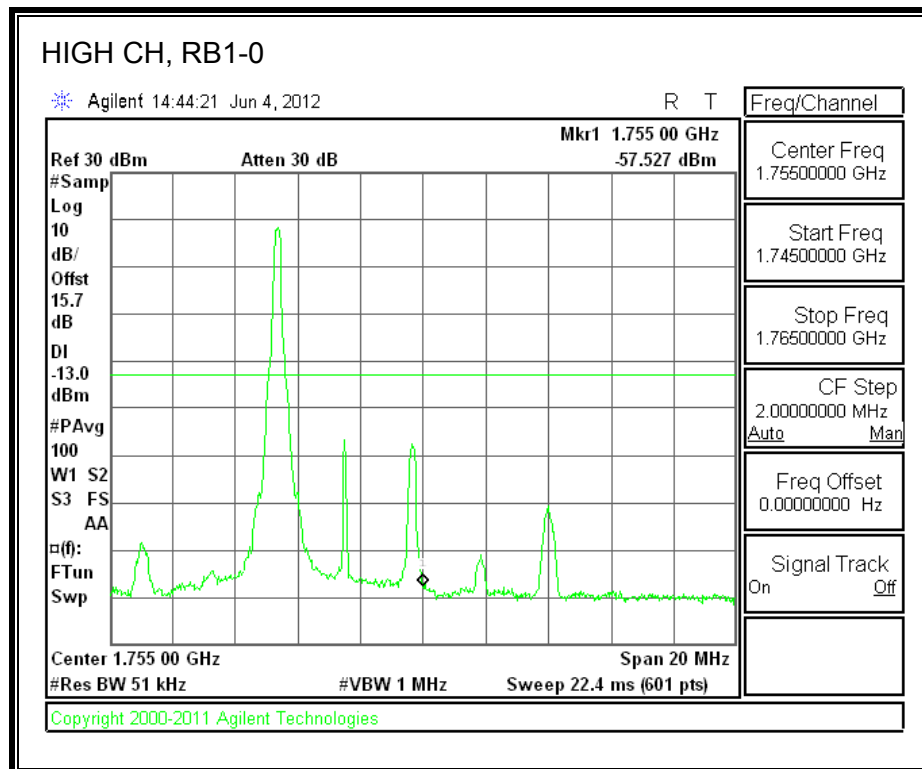

LTE 16QAM Band 2 (10.0 MHz BAND WIDTH)

LTE QPSK Band 2 (15.0 MHz BAND WIDTH)

LTE 16QAM Band 2 (15.0 MHz BAND WIDTH)

LTE QPSK Band 2 (20.0 MHz BAND WIDTH)

LTE 16QAM Band 2 (20.0 MHz BAND WIDTH)

8.2.8. A1428 UAT PORT LTE BAND 4

LTE QPSK Band 4 (1.4 MHz BAND WIDTH)

LTE 16QAM Band 4 (1.4 MHz BAND WIDTH)

LTE QPSK Band 4 (3.0 MHz BAND WIDTH)

LTE 16QAM Band 4 (3.0 MHz BAND WIDTH)

LTE QPSK Band 4 (5.0 MHz BAND WIDTH)

LTE 16QAM Band 4 (5.0 MHz BAND WIDTH)

LTE QPSK Band 4 (10.0 MHz BAND WIDTH)

LTE 16QAM Band 4 (10.0 MHz BAND WIDTH)

LTE QPSK Band 4 (15.0 MHz BAND WIDTH)

LTE 16QAM Band 4 (15.0 MHz BAND WIDTH)

LTE QPSK Band 4 (20.0 MHz BAND WIDTH)

LTE 16QAM Band 4 (20.0 MHz BAND WIDTH)