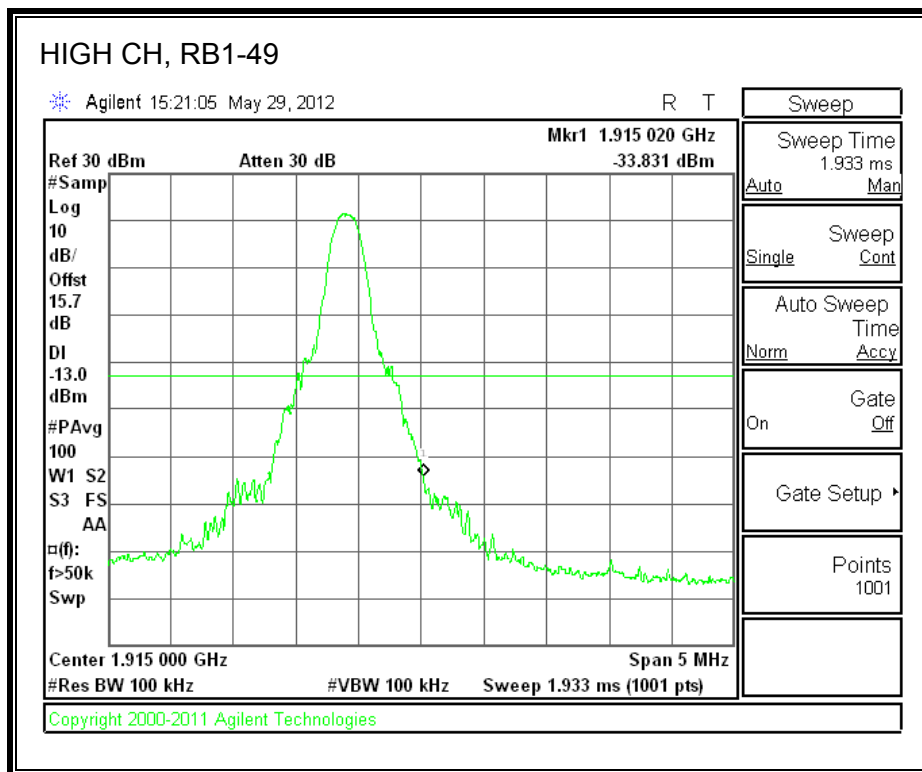

LTE QPSK Band 13, 793 - 805MHz (10MHz Bandwidth)

LTE 16QAM Band 13, 793 - 805MHz (10MHz Bandwidth)

8.2.6. A1429 UAT PORT LTE BAND 25

LTE QPSK Band 25 (1.4 MHz BAND WIDTH)

LTE 16QAM Band 25 (1.4 MHz BAND WIDTH)

LTE QPSK Band 25 (3.0 MHz BAND WIDTH)

LTE 16QAM Band 25 (3.0 MHz BAND WIDTH)

LTE QPSK Band 25 (5.0 MHz BAND WIDTH)

LTE 16QAM Band 25 (5.0 MHz BAND WIDTH)

LTE QPSK Band 25 (10.0 MHz BAND WIDTH)

LTE 16QAM Band 25 (10.0 MHz BAND WIDTH)

LTE QPSK Band 25 (15.0 MHz BAND WIDTH)

LTE 16QAM Band 2 (15.0 MHz BAND WIDTH)

LTE QPSK Band 25 (20.0 MHz BAND WIDTH)

LTE 16QAM Band 25 (20.0 MHz BAND WIDTH)

8.2.7. A1428 LAT PORT LTE BAND 2

LTE QPSK Band 2 (1.4 MHz BAND WIDTH)