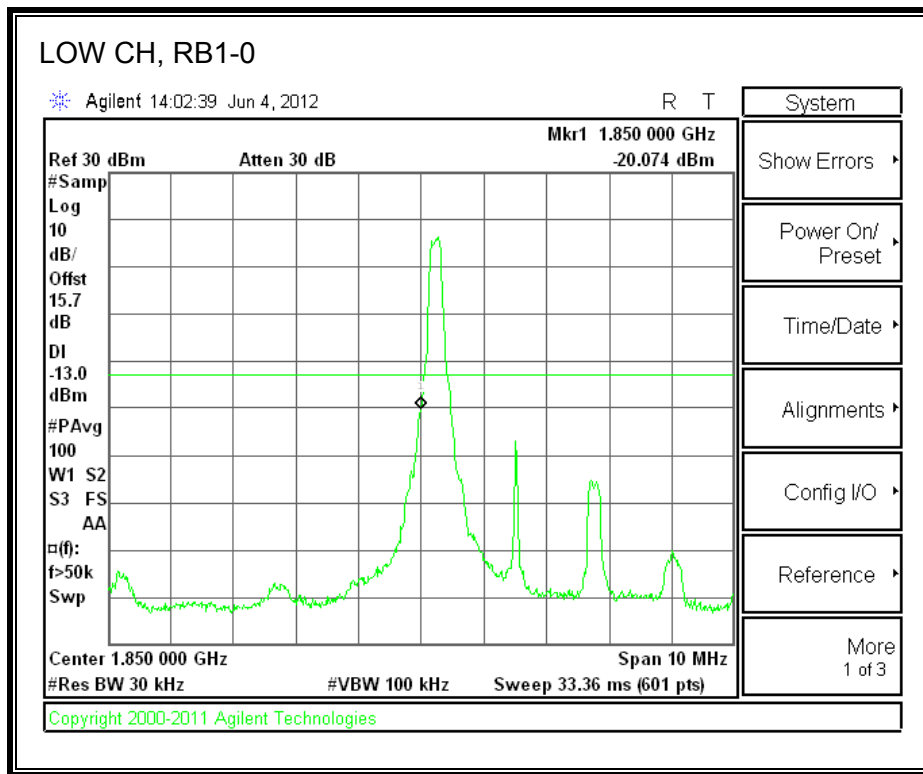

LTE QPSK Band 25 (15.0 MHz BAND WIDTH)

LTE 16QAM Band 2 (15.0 MHz BAND WIDTH)

LTE QPSK Band 25 (20.0 MHz BAND WIDTH)

LTE 16QAM Band 25 (20.0 MHz BAND WIDTH)

8.2.7. A1428 LAT PORT LTE BAND 2

LTE QPSK Band 2 (1.4 MHz BAND WIDTH)

LTE 16QAM Band 2 (1.4 MHz BAND WIDTH)

LTE QPSK Band 2 (3.0 MHz BAND WIDTH)

LTE 16QAM Band 2 (3.0 MHz BAND WIDTH)

LTE QPSK Band 5 (5.0 MHz BAND WIDTH)

LTE 16QAM Band 2 (5.0 MHz BAND WIDTH)

LTE QPSK Band 2 (10.0 MHz BAND WIDTH)

LTE 16QAM Band 2 (10.0 MHz BAND WIDTH)

LTE QPSK Band 2 (15.0 MHz BAND WIDTH)

LTE 16QAM Band 2 (15.0 MHz BAND WIDTH)

LTE QPSK Band 2 (20.0 MHz BAND WIDTH)

LTE 16QAM Band 2 (20.0 MHz BAND WIDTH)

8.2.8. A1428 UAT PORT LTE BAND 4