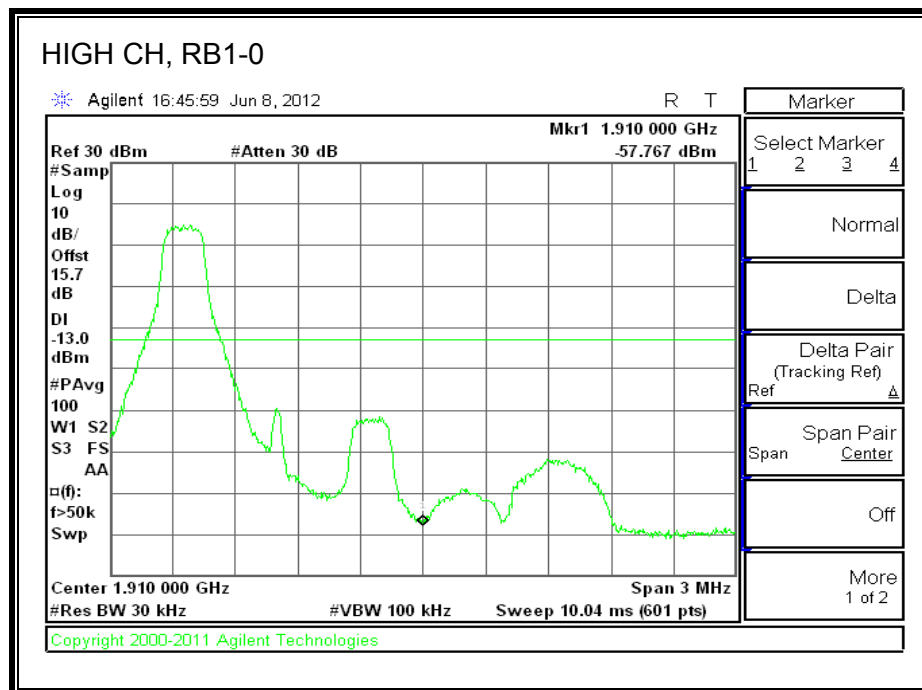

LTE QPSK Band 25 (3.0 MHz BAND WIDTH)

LTE 16QAM Band 25 (3.0 MHz BAND WIDTH)

LTE QPSK Band 25 (5.0 MHz BAND WIDTH)

LTE 16QAM Band 25 (5.0 MHz BAND WIDTH)

LTE QPSK Band 25 (10.0 MHz BAND WIDTH)

LTE 16QAM Band 25 (10.0 MHz BAND WIDTH)

LTE QPSK Band 25 (15.0 MHz BAND WIDTH)

LTE 16QAM Band 2 (15.0 MHz BAND WIDTH)

LTE QPSK Band 25 (20.0 MHz BAND WIDTH)

LTE 16QAM Band 25 (20.0 MHz BAND WIDTH)

8.2.7. A1428 LAT PORT LTE BAND 2

LTE QPSK Band 2 (1.4 MHz BAND WIDTH)

LTE 16QAM Band 2 (1.4 MHz BAND WIDTH)

LTE QPSK Band 2 (3.0 MHz BAND WIDTH)

LTE 16QAM Band 2 (3.0 MHz BAND WIDTH)

LTE QPSK Band 5 (5.0 MHz BAND WIDTH)

LTE 16QAM Band 2 (5.0 MHz BAND WIDTH)

LTE QPSK Band 2 (10.0 MHz BAND WIDTH)

LTE 16QAM Band 2 (10.0 MHz BAND WIDTH)

LTE QPSK Band 2 (15.0 MHz BAND WIDTH)

LTE 16QAM Band 2 (15.0 MHz BAND WIDTH)

LTE QPSK Band 2 (20.0 MHz BAND WIDTH)

LTE 16QAM Band 2 (20.0 MHz BAND WIDTH)

8.2.8. A1428 UAT PORT LTE BAND 4