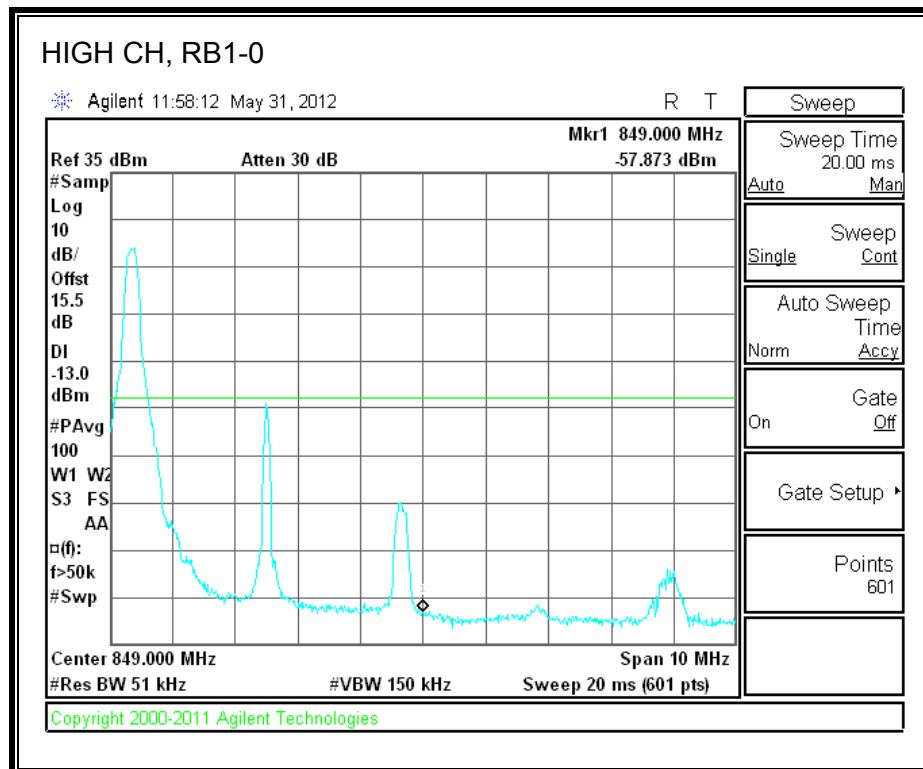

LTE QPSK Band 5 (5.0 MHz BAND WIDTH)

LTE 16QAM Band 5 (5.0 MHz BAND WIDTH)

LTE QPSK Band 5 (10.0 MHz BAND WIDTH)

LTE 16QAM Band 5 (10.0 MHz BAND WIDTH)

8.2.5. A1429 LAT PORT LTE BAND 13

LTE QPSK 779.5 MHz Band 13, 775 – 777MHz (5MHz Bandwidth)

LTE 16QAM 779.5MHz Band 13, 775 - 777MHz (5MHz Bandwidth)

LTE QPSK 779.5MHz Band 13, 783 - 793MHz (5MHz Bandwidth)

LTE 16QAM 779.5MHz Band 13, 783 - 793MHz (5MHz Bandwidth)

LTE QPSK 779.5MHz Band 13, 763 - 775MHz (5MHz Bandwidth)