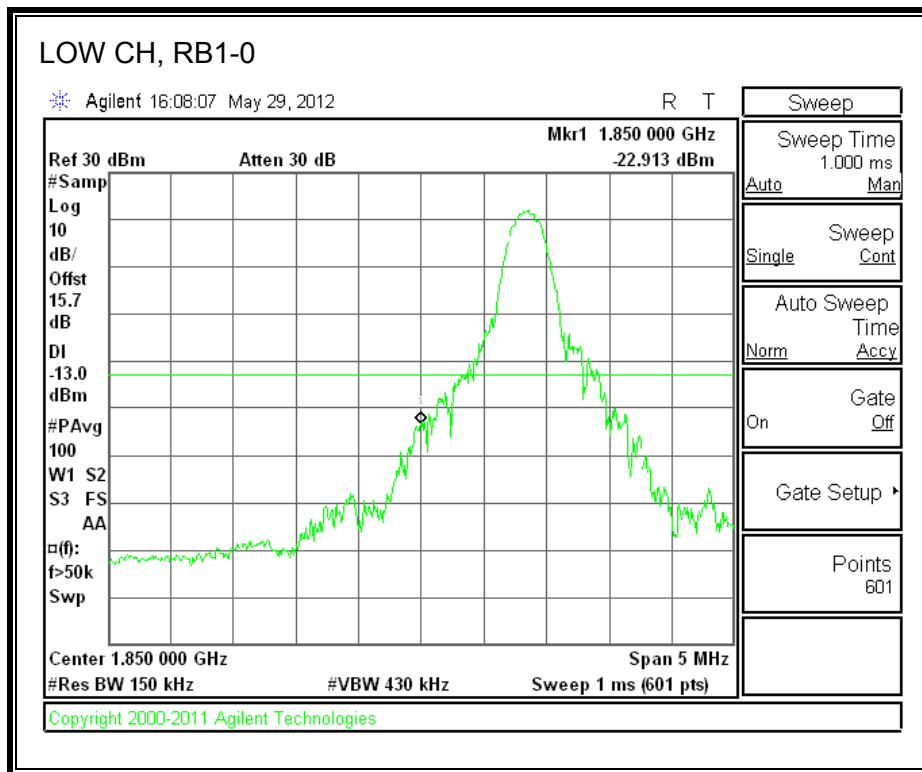

LTE QPSK Band 25 (3.0 MHz BAND WIDTH)

LTE 16QAM Band 25 (3.0 MHz BAND WIDTH)

LTE QPSK Band 25 (5.0 MHz BAND WIDTH)

LTE 16QAM Band 25 (5.0 MHz BAND WIDTH)

LTE QPSK Band 25 (10.0 MHz BAND WIDTH)

LTE 16QAM Band 25 (10.0 MHz BAND WIDTH)

LTE QPSK Band 25 (15.0 MHz BAND WIDTH)

LTE 16QAM Band 2 (15.0 MHz BAND WIDTH)

LTE QPSK Band 25 (20.0 MHz BAND WIDTH)

LTE 16QAM Band 25 (20.0 MHz BAND WIDTH)

8.2.7. A1428 LAT PORT LTE BAND 2

LTE QPSK Band 2 (1.4 MHz BAND WIDTH)

LTE 16QAM Band 2 (1.4 MHz BAND WIDTH)

LTE QPSK Band 2 (3.0 MHz BAND WIDTH)

LTE 16QAM Band 2 (3.0 MHz BAND WIDTH)

LTE QPSK Band 5 (5.0 MHz BAND WIDTH)

LTE 16QAM Band 2 (5.0 MHz BAND WIDTH)

LTE QPSK Band 2 (10.0 MHz BAND WIDTH)