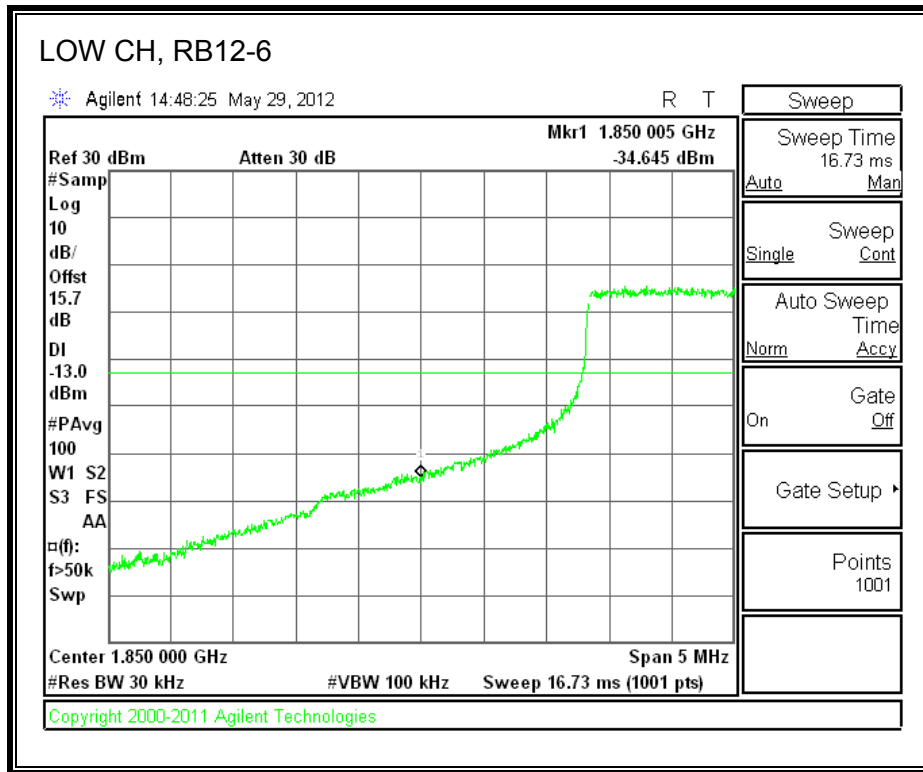

LTE QPSK Band 13, 793 - 805MHz (10MHz Bandwidth)

LTE 16QAM Band 13, 793 - 805MHz (10MHz Bandwidth)

8.2.6. A1429 UAT PORT LTE BAND 25

LTE QPSK Band 25 (1.4 MHz BAND WIDTH)

LTE 16QAM Band 25 (1.4 MHz BAND WIDTH)

LTE QPSK Band 25 (3.0 MHz BAND WIDTH)

LTE 16QAM Band 25 (3.0 MHz BAND WIDTH)

LTE QPSK Band 25 (5.0 MHz BAND WIDTH)

LTE 16QAM Band 25 (5.0 MHz BAND WIDTH)

LTE QPSK Band 25 (10.0 MHz BAND WIDTH)

LTE 16QAM Band 25 (10.0 MHz BAND WIDTH)

LTE QPSK Band 25 (15.0 MHz BAND WIDTH)

LTE 16QAM Band 2 (15.0 MHz BAND WIDTH)

LTE QPSK Band 25 (20.0 MHz BAND WIDTH)

LTE 16QAM Band 25 (20.0 MHz BAND WIDTH)

8.2.7. A1428 LAT PORT LTE BAND 2

LTE QPSK Band 2 (1.4 MHz BAND WIDTH)