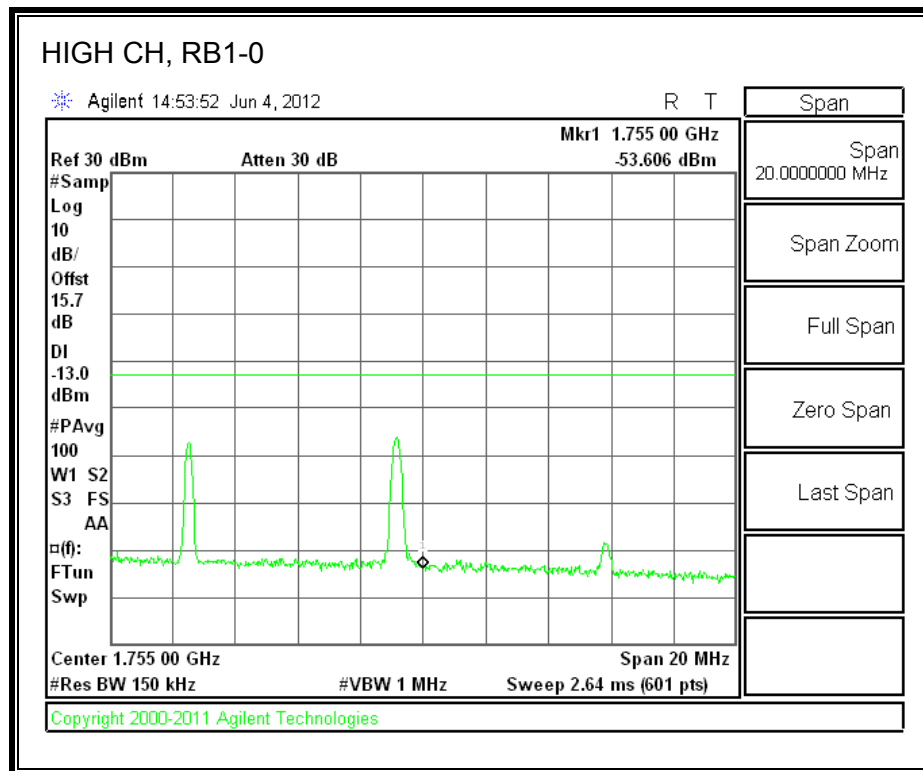

LTE QPSK Band 4 (1.4 MHz BAND WIDTH)

LTE 16QAM Band 4 (1.4 MHz BAND WIDTH)

LTE QPSK Band 4 (3.0 MHz BAND WIDTH)

LTE 16QAM Band 4 (3.0 MHz BAND WIDTH)

LTE QPSK Band 4 (5.0 MHz BAND WIDTH)

LTE 16QAM Band 4 (5.0 MHz BAND WIDTH)

LTE QPSK Band 4 (10.0 MHz BAND WIDTH)

LTE 16QAM Band 4 (10.0 MHz BAND WIDTH)

LTE QPSK Band 4 (15.0 MHz BAND WIDTH)

LTE 16QAM Band 4 (15.0 MHz BAND WIDTH)

LTE QPSK Band 4 (20.0 MHz BAND WIDTH)

LTE 16QAM Band 4 (20.0 MHz BAND WIDTH)

8.2.9. A1428 UAT PORT LTE BAND 17

LTE QPSK Band 17 (5.0 MHz BAND WIDTH)

LTE 16QAM Band 17 (5.0 MHz BAND WIDTH)

LTE QPSK Band 17 (10.0 MHz BAND WIDTH)

LTE 16QAM Band 17 (10.0 MHz BAND WIDTH)