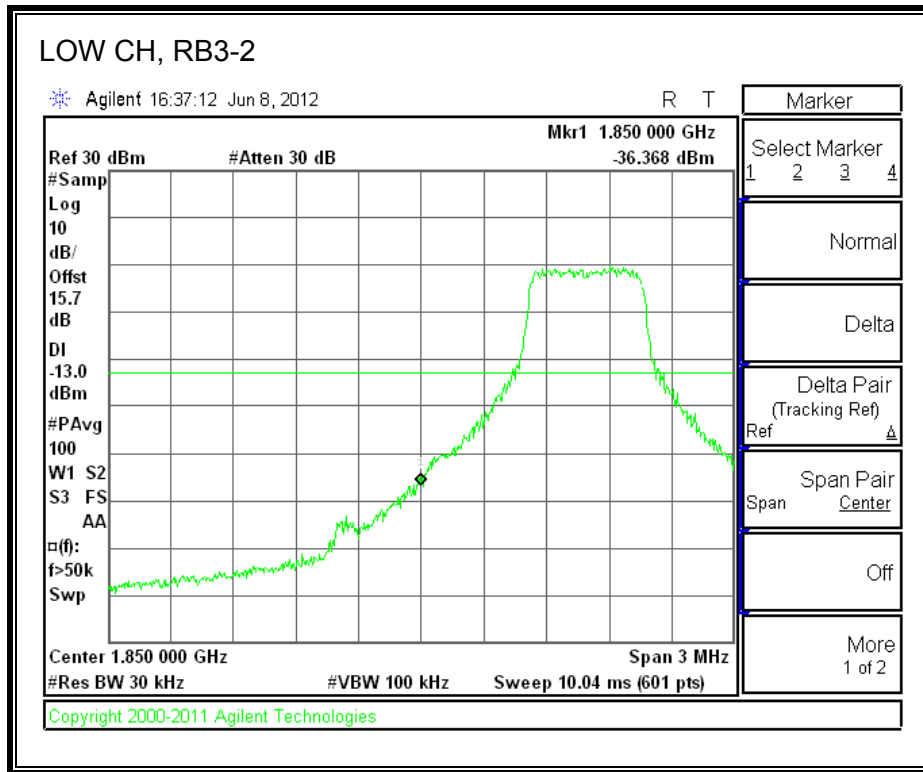

LTE QPSK Band 25 (3.0 MHz BAND WIDTH)

LTE 16QAM Band 25 (3.0 MHz BAND WIDTH)

LTE QPSK Band 25 (5.0 MHz BAND WIDTH)

LTE 16QAM Band 25 (5.0 MHz BAND WIDTH)

LTE QPSK Band 25 (10.0 MHz BAND WIDTH)

LTE 16QAM Band 25 (10.0 MHz BAND WIDTH)

LTE QPSK Band 25 (15.0 MHz BAND WIDTH)

LTE 16QAM Band 2 (15.0 MHz BAND WIDTH)

LTE QPSK Band 25 (20.0 MHz BAND WIDTH)

LTE 16QAM Band 25 (20.0 MHz BAND WIDTH)

8.2.7. A1428 LAT PORT LTE BAND 2

LTE QPSK Band 2 (1.4 MHz BAND WIDTH)

LTE 16QAM Band 2 (1.4 MHz BAND WIDTH)

LTE QPSK Band 2 (3.0 MHz BAND WIDTH)

LTE 16QAM Band 2 (3.0 MHz BAND WIDTH)

LTE QPSK Band 5 (5.0 MHz BAND WIDTH)

LTE 16QAM Band 2 (5.0 MHz BAND WIDTH)

LTE QPSK Band 2 (10.0 MHz BAND WIDTH)

LTE 16QAM Band 2 (10.0 MHz BAND WIDTH)

LTE QPSK Band 2 (15.0 MHz BAND WIDTH)

LTE 16QAM Band 2 (15.0 MHz BAND WIDTH)

LTE QPSK Band 2 (20.0 MHz BAND WIDTH)

LTE 16QAM Band 2 (20.0 MHz BAND WIDTH)

8.2.8. A1428 UAT PORT LTE BAND 4