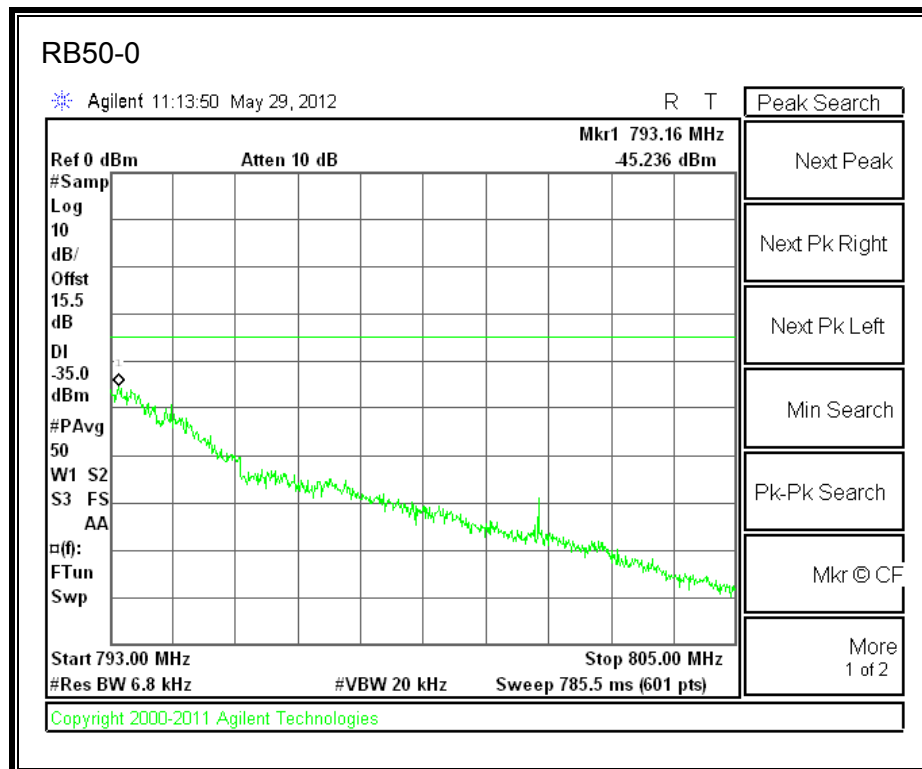

LTE 16QAM 784.5MHz Band 13, 763-775MHz (5MHz Bandwidth)

LTE QPSK 784.5MHz Band 13, 793 - 805MHz (5MHz Bandwidth)

LTE 16QAM 784.5MHz Band 13, 793 - 805MHz (5MHz Bandwidth)

LTE QPSK 782MHz Band 13, 775 - 777MHz (10MHz Bandwidth)

LTE 16QAM Band 13, 775 - 777MHz (10MHz Bandwidth)

LTE QPSK 782MHz Band 13, 783 - 793MHz (10MHz Bandwidth)

LTE 16QAM Band 13, 782MHz 783 - 793MHz (10MHz Bandwidth)

LTE QPSK 782MHz Band 13, 763 - 775MHz (10MHz Bandwidth)

LTE QPSK Band 13, 793 - 805MHz (10MHz Bandwidth)

LTE 16QAM Band 13, 793 - 805MHz (10MHz Bandwidth)

8.2.6. A1429 UAT PORT LTE BAND 25

LTE QPSK Band 25 (1.4 MHz BAND WIDTH)

LTE 16QAM Band 25 (1.4 MHz BAND WIDTH)