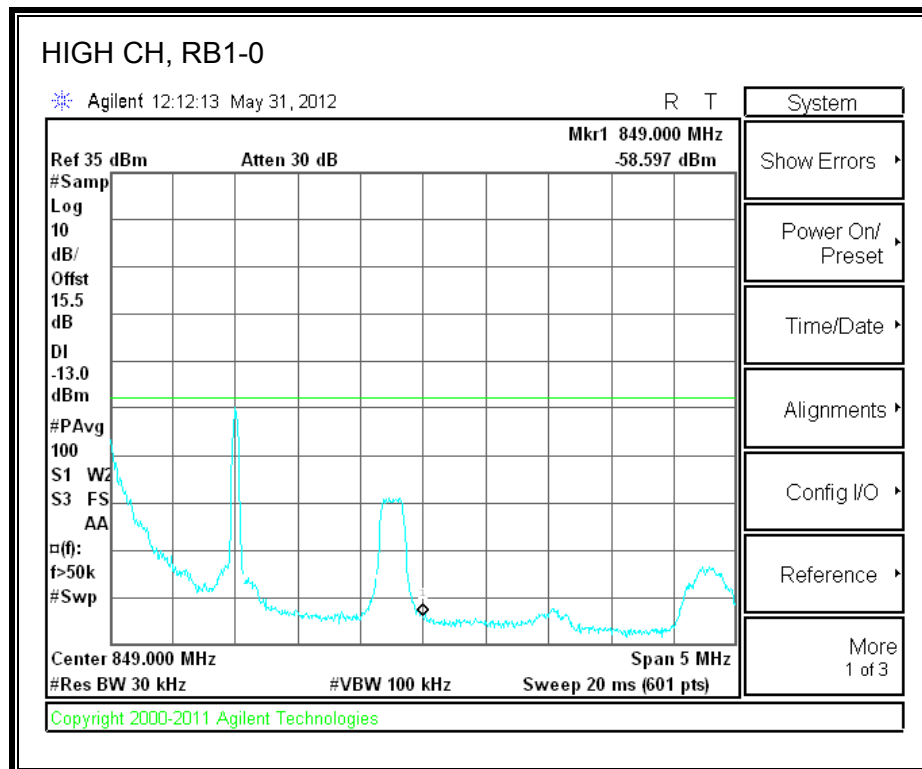

LTE 16QAM Band 17 (10.0 MHz BAND WIDTH)

8.2.4. A1428 LAT PORT LTE BAND 5

LTE QPSK Band 5 (1.4 MHz BAND WIDTH)

LTE 16QAM Band 4 (1.4 MHz BAND WIDTH)

LTE QPSK Band 5 (3.0 MHz BAND WIDTH)

LTE 16QAM Band 5 (3.0 MHz BAND WIDTH)

LTE QPSK Band 5 (5.0 MHz BAND WIDTH)

LTE 16QAM Band 5 (5.0 MHz BAND WIDTH)

LTE QPSK Band 5 (10.0 MHz BAND WIDTH)

LTE 16QAM Band 5 (10.0 MHz BAND WIDTH)

8.2.5. A1429 LAT PORT LTE BAND 13

LTE QPSK 779.5 MHz Band 13, 775 – 777MHz (5MHz Bandwidth)