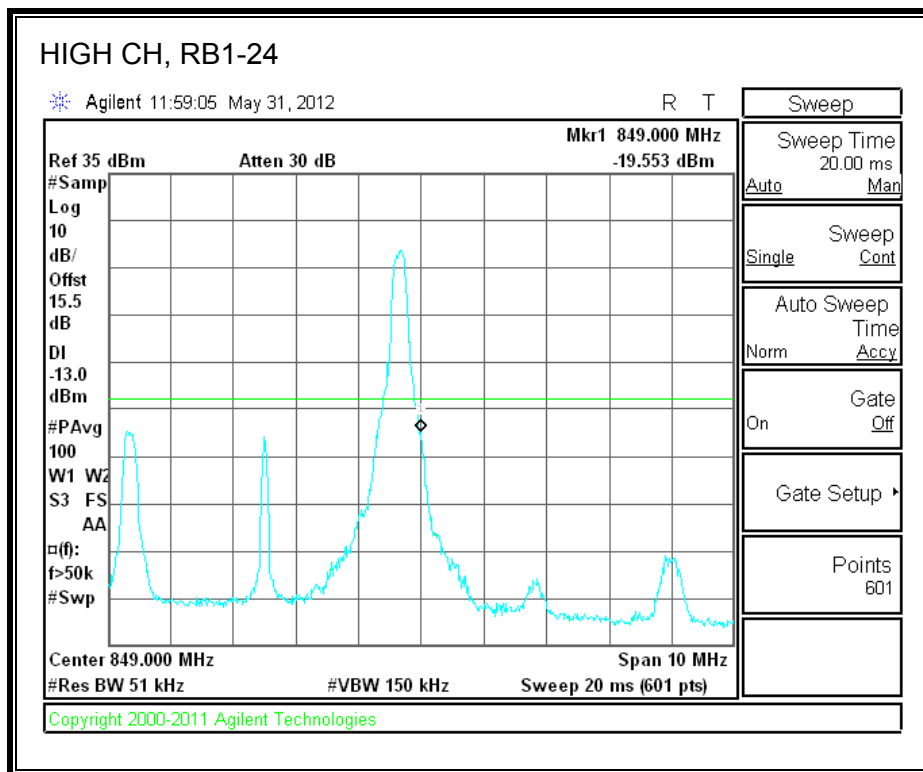

LTE 16QAM Band 17 (10.0 MHz BAND WIDTH)

8.2.4. A1428 LAT PORT LTE BAND 5

LTE QPSK Band 5 (1.4 MHz BAND WIDTH)

LTE 16QAM Band 4 (1.4 MHz BAND WIDTH)

LTE QPSK Band 5 (3.0 MHz BAND WIDTH)

LTE 16QAM Band 5 (3.0 MHz BAND WIDTH)

LTE QPSK Band 5 (5.0 MHz BAND WIDTH)

LTE 16QAM Band 5 (5.0 MHz BAND WIDTH)

LTE QPSK Band 5 (10.0 MHz BAND WIDTH)

LTE 16QAM Band 5 (10.0 MHz BAND WIDTH)

8.2.5. A1429 LAT PORT LTE BAND 13

LTE QPSK 779.5 MHz Band 13, 775 – 777MHz (5MHz Bandwidth)

LTE 16QAM 779.5MHz Band 13, 775 - 777MHz (5MHz Bandwidth)

LTE QPSK 779.5MHz Band 13, 783 - 793MHz (5MHz Bandwidth)

LTE 16QAM 779.5MHz Band 13, 783 - 793MHz (5MHz Bandwidth)

LTE QPSK 779.5MHz Band 13, 763 - 775MHz (5MHz Bandwidth)

LTE 16QAM 779.5MHz Band 13, 763-775MHz (5MHz Bandwidth)

LTE QPSK 779.5MHz Band 13, 793 - 805MHz (5MHz Bandwidth)

LTE 16QAM 779.5MHz Band 13, 793 - 805MHz (5MHz Bandwidth)

LTE QPSK 782 MHz Band 13, 775 - 777MHz (5MHz Bandwidth)