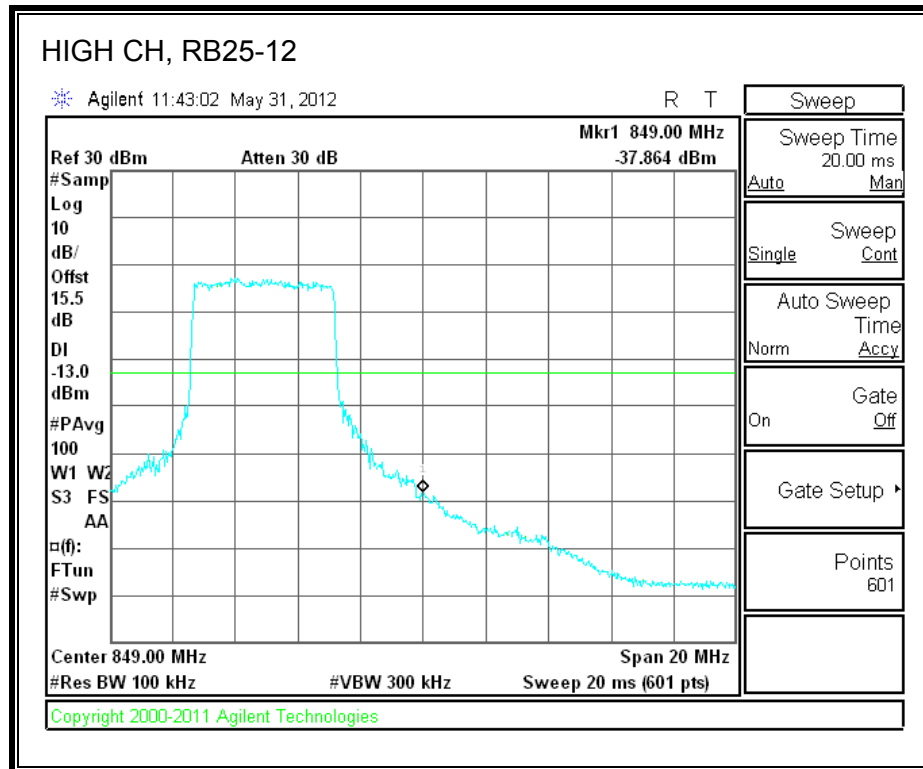

LTE QPSK Band 5 (5.0 MHz BAND WIDTH)

LTE 16QAM Band 5 (5.0 MHz BAND WIDTH)

LTE QPSK Band 5 (10.0 MHz BAND WIDTH)

LTE 16QAM Band 5 (10.0 MHz BAND WIDTH)

8.2.5. A1429 LAT PORT LTE BAND 13

LTE QPSK 779.5 MHz Band 13, 775 – 777MHz (5MHz Bandwidth)

LTE 16QAM 779.5MHz Band 13, 775 - 777MHz (5MHz Bandwidth)

LTE QPSK 779.5MHz Band 13, 783 - 793MHz (5MHz Bandwidth)

LTE 16QAM 779.5MHz Band 13, 783 - 793MHz (5MHz Bandwidth)

LTE QPSK 779.5MHz Band 13, 763 - 775MHz (5MHz Bandwidth)