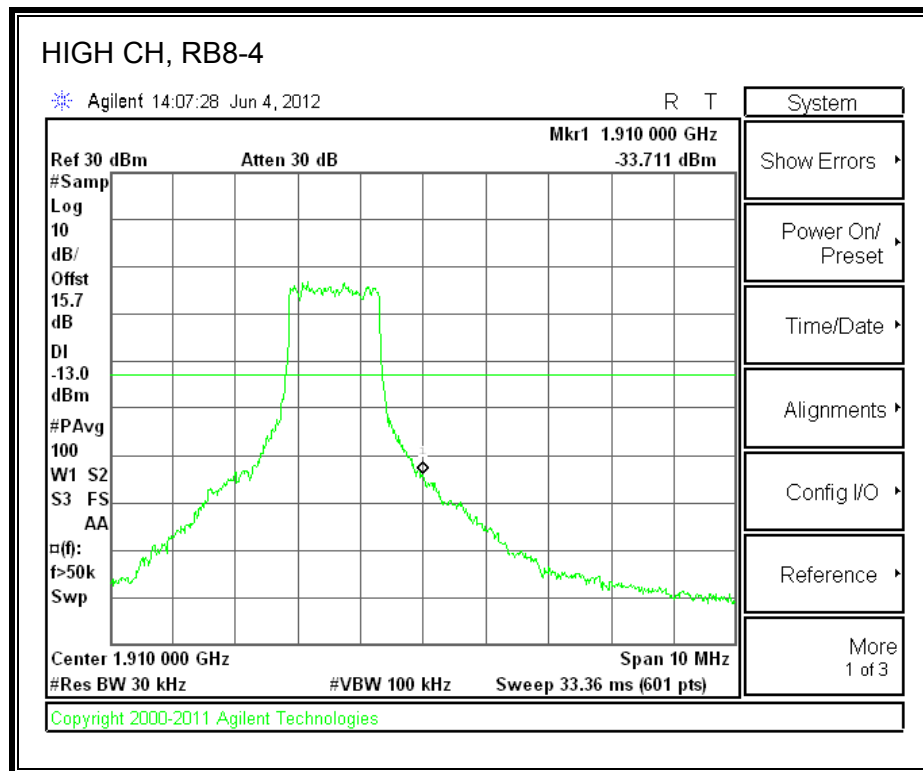

LTE QPSK Band 25 (15.0 MHz BAND WIDTH)

LTE 16QAM Band 2 (15.0 MHz BAND WIDTH)

LTE QPSK Band 25 (20.0 MHz BAND WIDTH)

LTE 16QAM Band 25 (20.0 MHz BAND WIDTH)

8.2.7. A1428 LAT PORT LTE BAND 2

LTE QPSK Band 2 (1.4 MHz BAND WIDTH)

LTE 16QAM Band 2 (1.4 MHz BAND WIDTH)

LTE QPSK Band 2 (3.0 MHz BAND WIDTH)

LTE 16QAM Band 2 (3.0 MHz BAND WIDTH)

LTE QPSK Band 5 (5.0 MHz BAND WIDTH)

LTE 16QAM Band 2 (5.0 MHz BAND WIDTH)

LTE QPSK Band 2 (10.0 MHz BAND WIDTH)

LTE 16QAM Band 2 (10.0 MHz BAND WIDTH)

LTE QPSK Band 2 (15.0 MHz BAND WIDTH)

LTE 16QAM Band 2 (15.0 MHz BAND WIDTH)

LTE QPSK Band 2 (20.0 MHz BAND WIDTH)

LTE 16QAM Band 2 (20.0 MHz BAND WIDTH)

8.2.8. A1428 UAT PORT LTE BAND 4