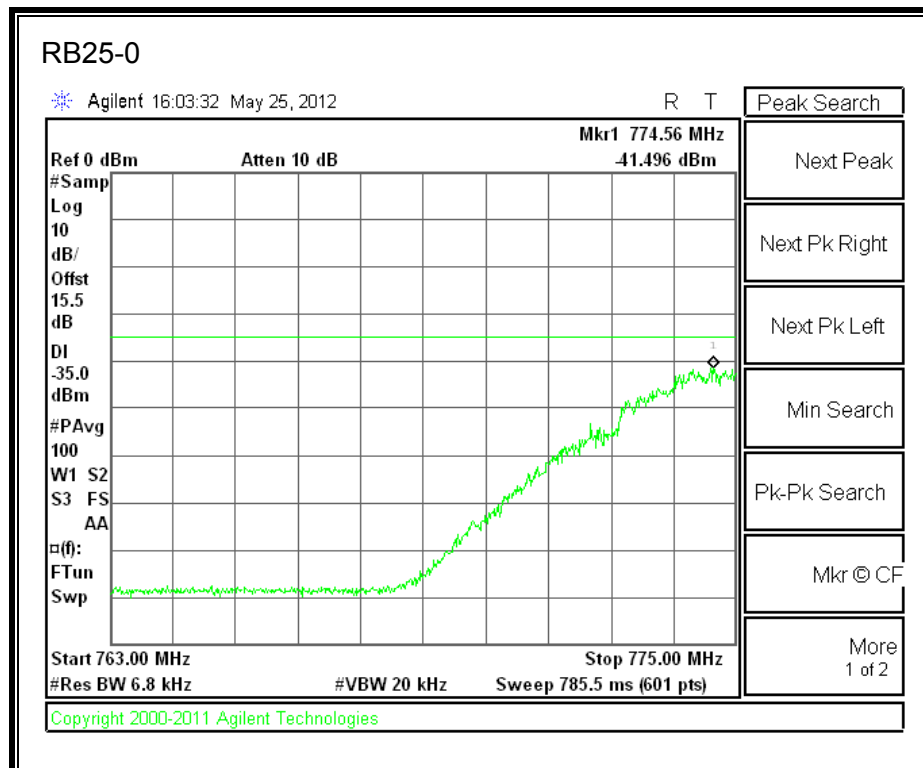

LTE QPSK Band 5 (5.0 MHz BAND WIDTH)

LTE 16QAM Band 5 (5.0 MHz BAND WIDTH)

LTE QPSK Band 5 (10.0 MHz BAND WIDTH)

LTE 16QAM Band 5 (10.0 MHz BAND WIDTH)

8.2.5. A1429 LAT PORT LTE BAND 13

LTE QPSK 779.5 MHz Band 13, 775 – 777MHz (5MHz Bandwidth)

LTE 16QAM 779.5MHz Band 13, 775 - 777MHz (5MHz Bandwidth)

LTE QPSK 779.5MHz Band 13, 783 - 793MHz (5MHz Bandwidth)

LTE 16QAM 779.5MHz Band 13, 783 - 793MHz (5MHz Bandwidth)

LTE QPSK 779.5MHz Band 13, 763 - 775MHz (5MHz Bandwidth)

LTE 16QAM 779.5MHz Band 13, 763-775MHz (5MHz Bandwidth)

LTE QPSK 779.5MHz Band 13, 793 - 805MHz (5MHz Bandwidth)

LTE 16QAM 779.5MHz Band 13, 793 - 805MHz (5MHz Bandwidth)

LTE QPSK 782 MHz Band 13, 775 - 777MHz (5MHz Bandwidth)

LTE 16QAM 782MHz Band 13, 775 - 777MHz (5MHz Bandwidth)

LTE QPSK 782MHz Band 13, 783 - 793MHz (5MHz Bandwidth)

LTE 16QAM 782MHz Band 13, 783 - 793MHz (5MHz Bandwidth)

LTE QPSK 782MHz Band 13, 763 - 775MHz (5MHz Bandwidth)