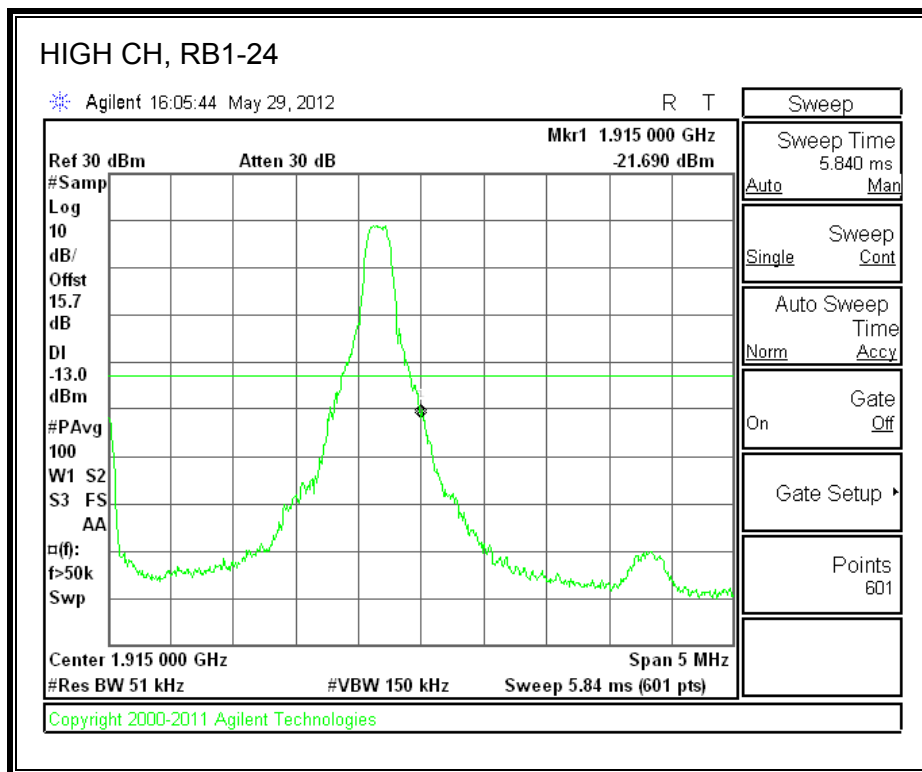

LTE QPSK Band 13, 793 - 805MHz (10MHz Bandwidth)

LTE 16QAM Band 13, 793 - 805MHz (10MHz Bandwidth)

8.2.6. A1429 UAT PORT LTE BAND 25

LTE QPSK Band 25 (1.4 MHz BAND WIDTH)

LTE 16QAM Band 25 (1.4 MHz BAND WIDTH)

LTE QPSK Band 25 (3.0 MHz BAND WIDTH)

LTE 16QAM Band 25 (3.0 MHz BAND WIDTH)

LTE QPSK Band 25 (5.0 MHz BAND WIDTH)

LTE 16QAM Band 25 (5.0 MHz BAND WIDTH)

LTE QPSK Band 25 (10.0 MHz BAND WIDTH)

LTE 16QAM Band 25 (10.0 MHz BAND WIDTH)

LTE QPSK Band 25 (15.0 MHz BAND WIDTH)

LTE 16QAM Band 2 (15.0 MHz BAND WIDTH)

LTE QPSK Band 25 (20.0 MHz BAND WIDTH)

LTE 16QAM Band 25 (20.0 MHz BAND WIDTH)

8.2.7. A1428 LAT PORT LTE BAND 2

LTE QPSK Band 2 (1.4 MHz BAND WIDTH)