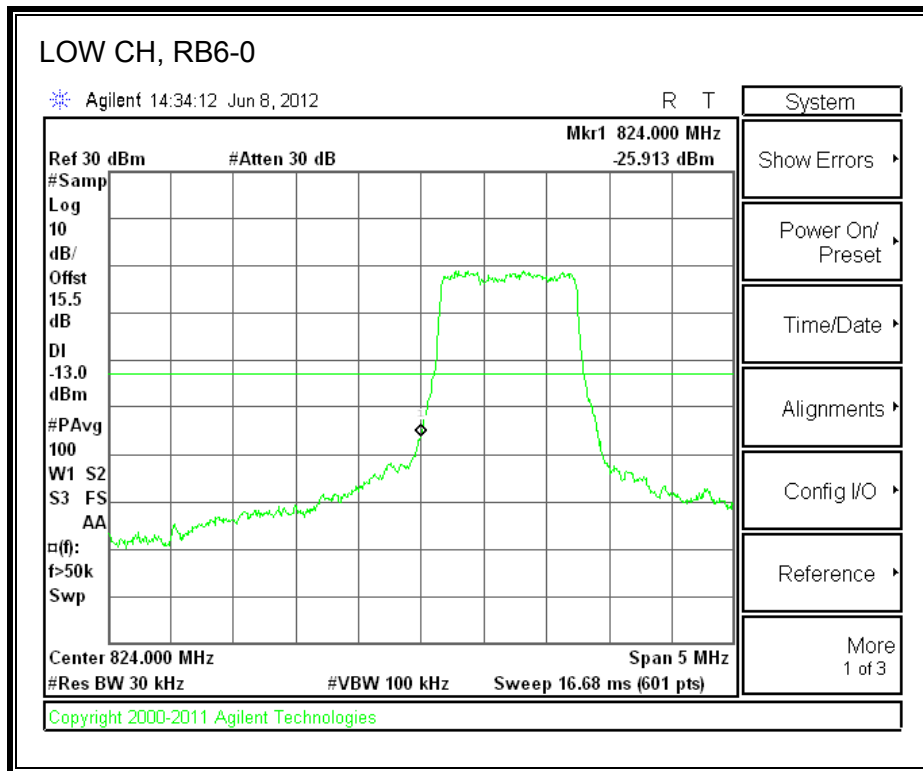

LTE 16QAM Band 17 (10.0 MHz BAND WIDTH)

8.2.4. A1428 LAT PORT LTE BAND 5

LTE QPSK Band 5 (1.4 MHz BAND WIDTH)

LTE 16QAM Band 4 (1.4 MHz BAND WIDTH)

LTE QPSK Band 5 (3.0 MHz BAND WIDTH)

LTE 16QAM Band 5 (3.0 MHz BAND WIDTH)

LTE QPSK Band 5 (5.0 MHz BAND WIDTH)

LTE 16QAM Band 5 (5.0 MHz BAND WIDTH)

LTE QPSK Band 5 (10.0 MHz BAND WIDTH)

LTE 16QAM Band 5 (10.0 MHz BAND WIDTH)

8.2.5. A1429 LAT PORT LTE BAND 13

LTE QPSK 779.5 MHz Band 13, 775 – 777MHz (5MHz Bandwidth)