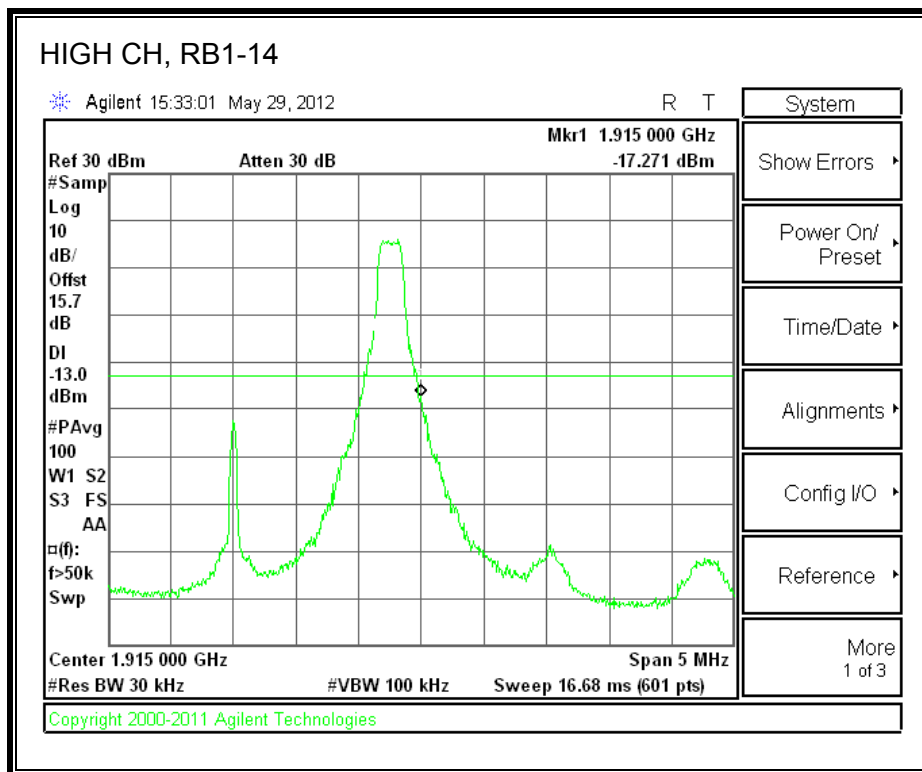

LTE QPSK Band 13, 793 - 805MHz (10MHz Bandwidth)

LTE 16QAM Band 13, 793 - 805MHz (10MHz Bandwidth)

8.2.6. A1429 UAT PORT LTE BAND 25

LTE QPSK Band 25 (1.4 MHz BAND WIDTH)

LTE 16QAM Band 25 (1.4 MHz BAND WIDTH)

LTE QPSK Band 25 (3.0 MHz BAND WIDTH)

LTE 16QAM Band 25 (3.0 MHz BAND WIDTH)

LTE QPSK Band 25 (5.0 MHz BAND WIDTH)

LTE 16QAM Band 25 (5.0 MHz BAND WIDTH)

LTE QPSK Band 25 (10.0 MHz BAND WIDTH)

LTE 16QAM Band 25 (10.0 MHz BAND WIDTH)

LTE QPSK Band 25 (15.0 MHz BAND WIDTH)

LTE 16QAM Band 2 (15.0 MHz BAND WIDTH)

LTE QPSK Band 25 (20.0 MHz BAND WIDTH)

LTE 16QAM Band 25 (20.0 MHz BAND WIDTH)

8.2.7. A1428 LAT PORT LTE BAND 2

LTE QPSK Band 2 (1.4 MHz BAND WIDTH)