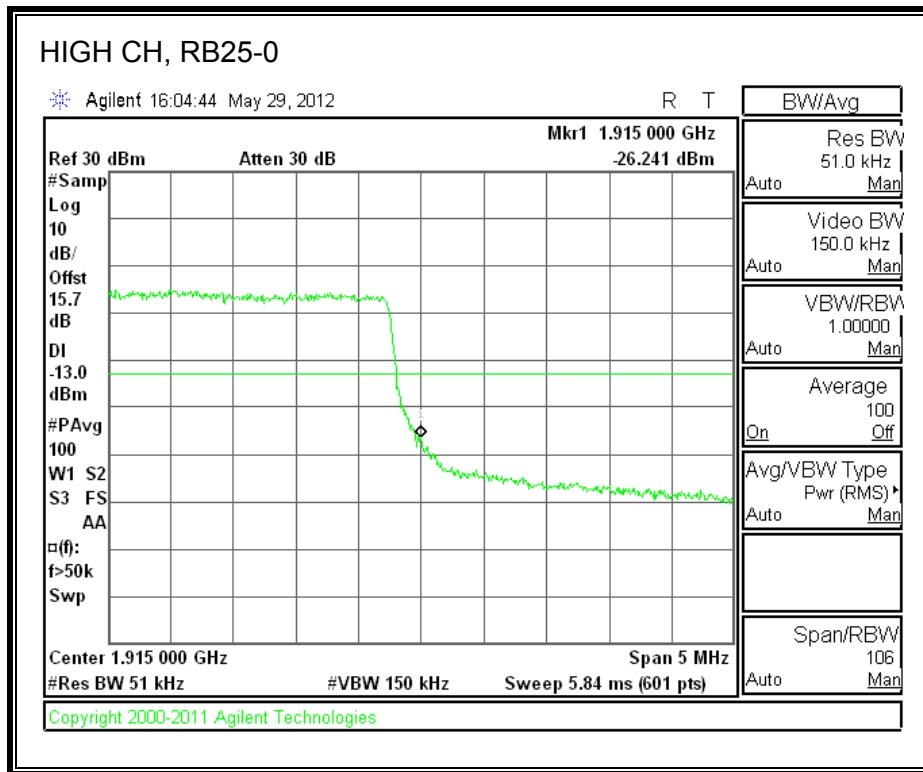

LTE QPSK Band 13, 793 - 805MHz (10MHz Bandwidth)

LTE 16QAM Band 13, 793 - 805MHz (10MHz Bandwidth)

8.2.6. A1429 UAT PORT LTE BAND 25

LTE QPSK Band 25 (1.4 MHz BAND WIDTH)

LTE 16QAM Band 25 (1.4 MHz BAND WIDTH)

LTE QPSK Band 25 (3.0 MHz BAND WIDTH)

LTE 16QAM Band 25 (3.0 MHz BAND WIDTH)

LTE QPSK Band 25 (5.0 MHz BAND WIDTH)

LTE 16QAM Band 25 (5.0 MHz BAND WIDTH)

LTE QPSK Band 25 (10.0 MHz BAND WIDTH)

LTE 16QAM Band 25 (10.0 MHz BAND WIDTH)

LTE QPSK Band 25 (15.0 MHz BAND WIDTH)

LTE 16QAM Band 2 (15.0 MHz BAND WIDTH)

LTE QPSK Band 25 (20.0 MHz BAND WIDTH)

LTE 16QAM Band 25 (20.0 MHz BAND WIDTH)

8.2.7. A1428 LAT PORT LTE BAND 2

LTE QPSK Band 2 (1.4 MHz BAND WIDTH)