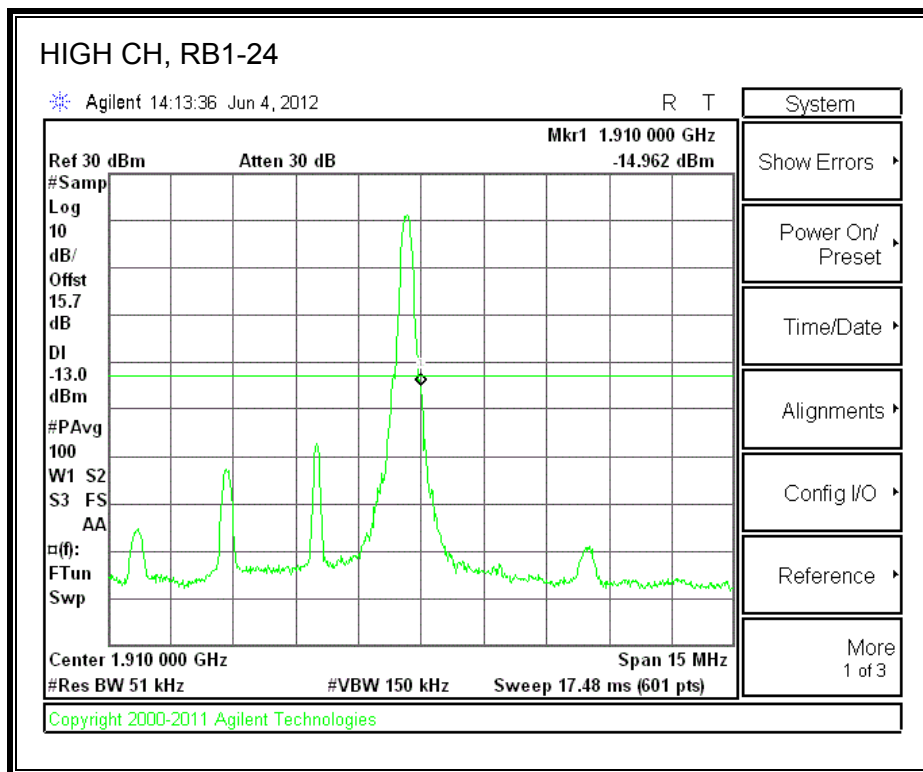

LTE QPSK Band 25 (15.0 MHz BAND WIDTH)

LTE 16QAM Band 2 (15.0 MHz BAND WIDTH)

LTE QPSK Band 25 (20.0 MHz BAND WIDTH)

LTE 16QAM Band 25 (20.0 MHz BAND WIDTH)

8.2.7. A1428 LAT PORT LTE BAND 2

LTE QPSK Band 2 (1.4 MHz BAND WIDTH)

LTE 16QAM Band 2 (1.4 MHz BAND WIDTH)

LTE QPSK Band 2 (3.0 MHz BAND WIDTH)

LTE 16QAM Band 2 (3.0 MHz BAND WIDTH)

LTE QPSK Band 5 (5.0 MHz BAND WIDTH)

LTE 16QAM Band 2 (5.0 MHz BAND WIDTH)

LTE QPSK Band 2 (10.0 MHz BAND WIDTH)

LTE 16QAM Band 2 (10.0 MHz BAND WIDTH)

LTE QPSK Band 2 (15.0 MHz BAND WIDTH)

LTE 16QAM Band 2 (15.0 MHz BAND WIDTH)

LTE QPSK Band 2 (20.0 MHz BAND WIDTH)

LTE 16QAM Band 2 (20.0 MHz BAND WIDTH)

8.2.8. A1428 UAT PORT LTE BAND 4