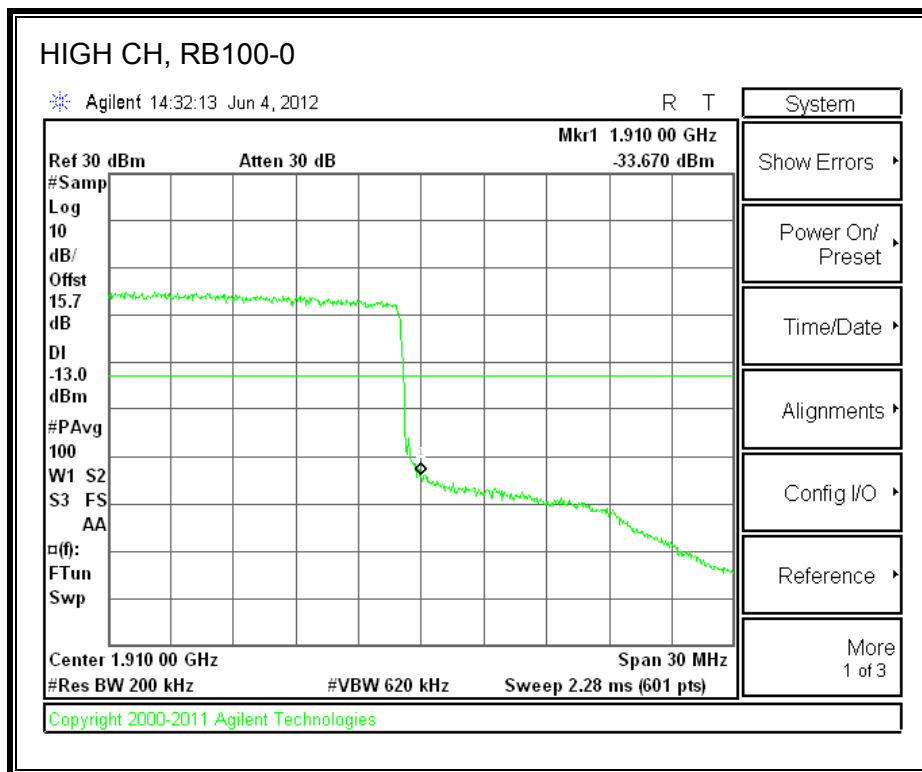

LTE 16QAM Band 2 (1.4 MHz BAND WIDTH)

LTE QPSK Band 2 (3.0 MHz BAND WIDTH)

LTE 16QAM Band 2 (3.0 MHz BAND WIDTH)

LTE QPSK Band 5 (5.0 MHz BAND WIDTH)

LTE 16QAM Band 2 (5.0 MHz BAND WIDTH)

LTE QPSK Band 2 (10.0 MHz BAND WIDTH)

LTE 16QAM Band 2 (10.0 MHz BAND WIDTH)

LTE QPSK Band 2 (15.0 MHz BAND WIDTH)

LTE 16QAM Band 2 (15.0 MHz BAND WIDTH)

LTE QPSK Band 2 (20.0 MHz BAND WIDTH)

LTE 16QAM Band 2 (20.0 MHz BAND WIDTH)

8.2.8. A1428 UAT PORT LTE BAND 4

LTE QPSK Band 4 (1.4 MHz BAND WIDTH)

LTE 16QAM Band 4 (1.4 MHz BAND WIDTH)

LTE QPSK Band 4 (3.0 MHz BAND WIDTH)

LTE 16QAM Band 4 (3.0 MHz BAND WIDTH)

LTE QPSK Band 4 (5.0 MHz BAND WIDTH)

LTE 16QAM Band 4 (5.0 MHz BAND WIDTH)