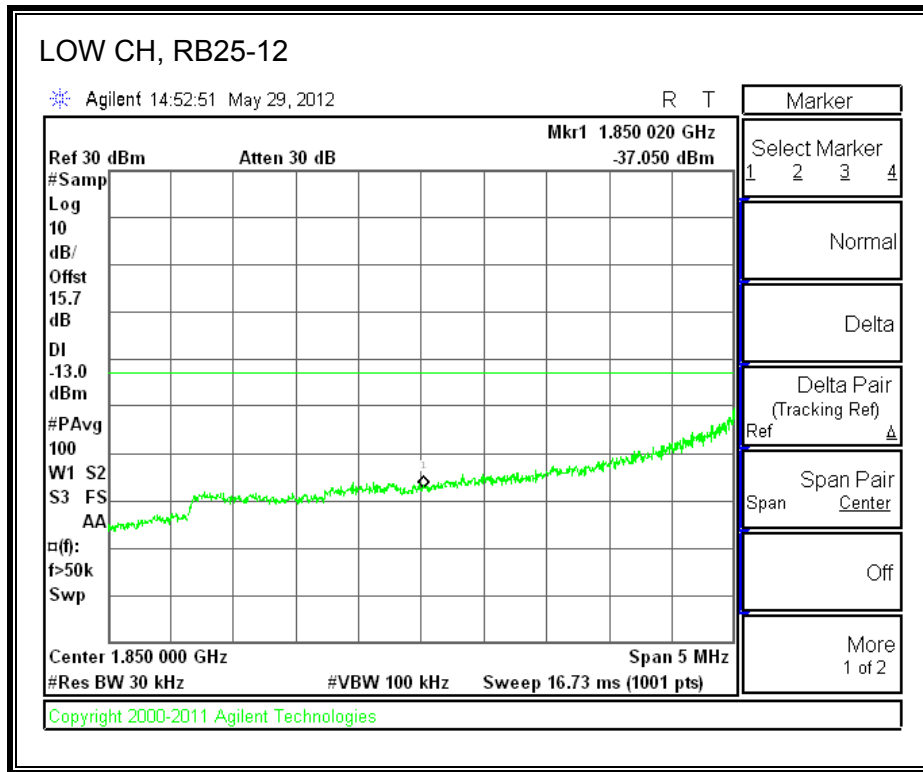

LTE QPSK Band 13, 793 - 805MHz (10MHz Bandwidth)

LTE 16QAM Band 13, 793 - 805MHz (10MHz Bandwidth)

8.2.6. A1429 UAT PORT LTE BAND 25

LTE QPSK Band 25 (1.4 MHz BAND WIDTH)

LTE 16QAM Band 25 (1.4 MHz BAND WIDTH)

LTE QPSK Band 25 (3.0 MHz BAND WIDTH)

LTE 16QAM Band 25 (3.0 MHz BAND WIDTH)

LTE QPSK Band 25 (5.0 MHz BAND WIDTH)

LTE 16QAM Band 25 (5.0 MHz BAND WIDTH)

LTE QPSK Band 25 (10.0 MHz BAND WIDTH)

LTE 16QAM Band 25 (10.0 MHz BAND WIDTH)

LTE QPSK Band 25 (15.0 MHz BAND WIDTH)

LTE 16QAM Band 2 (15.0 MHz BAND WIDTH)

LTE QPSK Band 25 (20.0 MHz BAND WIDTH)

LTE 16QAM Band 25 (20.0 MHz BAND WIDTH)

8.2.7. A1428 LAT PORT LTE BAND 2

LTE QPSK Band 2 (1.4 MHz BAND WIDTH)

LTE 16QAM Band 2 (1.4 MHz BAND WIDTH)

LTE QPSK Band 2 (3.0 MHz BAND WIDTH)

LTE 16QAM Band 2 (3.0 MHz BAND WIDTH)

LTE QPSK Band 5 (5.0 MHz BAND WIDTH)

LTE 16QAM Band 2 (5.0 MHz BAND WIDTH)

LTE QPSK Band 2 (10.0 MHz BAND WIDTH)