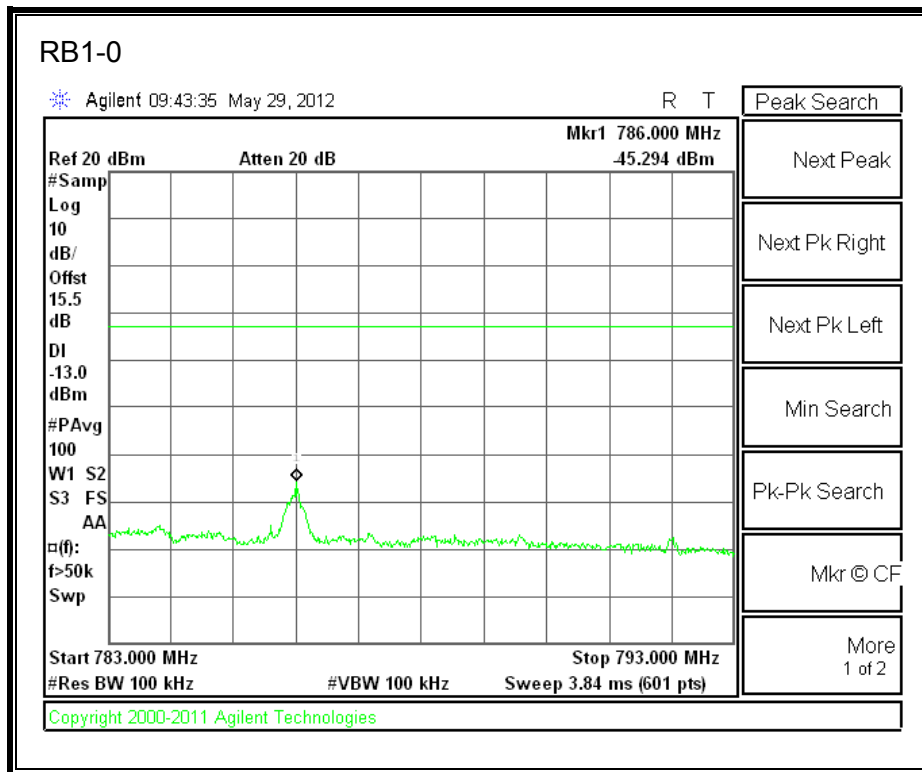

LTE QPSK Band 5 (5.0 MHz BAND WIDTH)

LTE 16QAM Band 5 (5.0 MHz BAND WIDTH)

LTE QPSK Band 5 (10.0 MHz BAND WIDTH)

LTE 16QAM Band 5 (10.0 MHz BAND WIDTH)

8.2.5. A1429 LAT PORT LTE BAND 13

LTE QPSK 779.5 MHz Band 13, 775 – 777MHz (5MHz Bandwidth)

LTE 16QAM 779.5MHz Band 13, 775 - 777MHz (5MHz Bandwidth)

LTE QPSK 779.5MHz Band 13, 783 - 793MHz (5MHz Bandwidth)

LTE 16QAM 779.5MHz Band 13, 783 - 793MHz (5MHz Bandwidth)

LTE QPSK 779.5MHz Band 13, 763 - 775MHz (5MHz Bandwidth)

LTE 16QAM 779.5MHz Band 13, 763-775MHz (5MHz Bandwidth)

LTE QPSK 779.5MHz Band 13, 793 - 805MHz (5MHz Bandwidth)

LTE 16QAM 779.5MHz Band 13, 793 - 805MHz (5MHz Bandwidth)

LTE QPSK 782 MHz Band 13, 775 - 777MHz (5MHz Bandwidth)

LTE 16QAM 782MHz Band 13, 775 - 777MHz (5MHz Bandwidth)

LTE QPSK 782MHz Band 13, 783 - 793MHz (5MHz Bandwidth)

LTE 16QAM 782MHz Band 13, 783 - 793MHz (5MHz Bandwidth)

LTE QPSK 782MHz Band 13, 763 - 775MHz (5MHz Bandwidth)