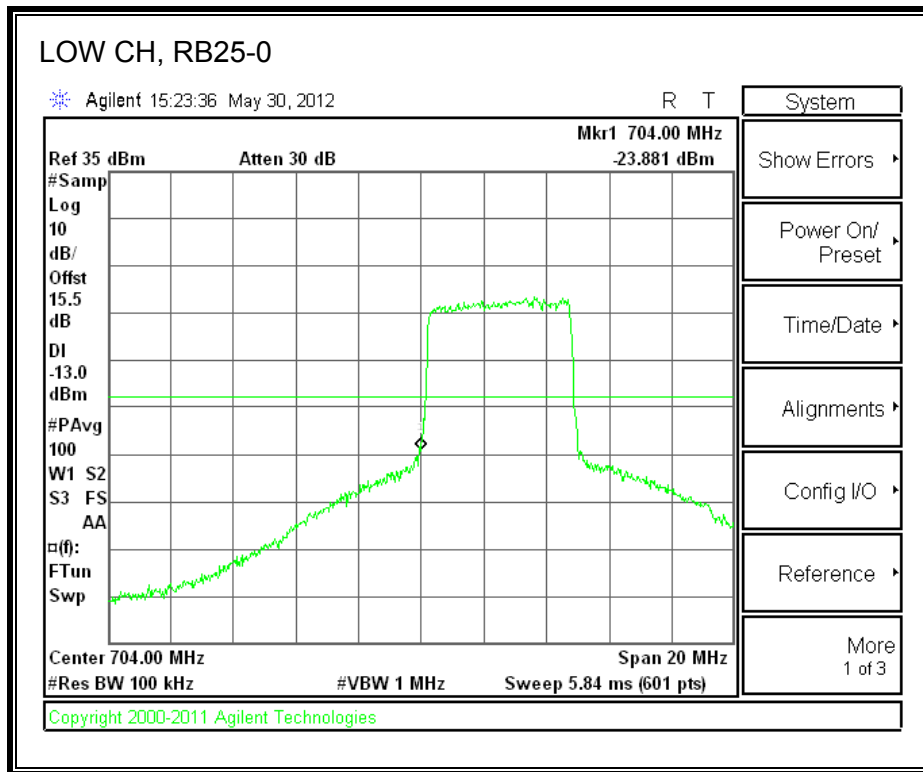

LTE QPSK Band 4 (20.0 MHz BAND WIDTH)

LTE 16QAM Band 4 (20.0 MHz BAND WIDTH)

8.2.3. A1428 LAT PORT LTE BAND 17

LTE QPSK Band 17 (5.0 MHz BAND WIDTH)

LTE 16QAM Band 17 (5.0 MHz BAND WIDTH)

LTE QPSK Band 17 (10.0 MHz BAND WIDTH)

LTE 16QAM Band 17 (10.0 MHz BAND WIDTH)

8.2.4. A1428 LAT PORT LTE BAND 5

LTE QPSK Band 5 (1.4 MHz BAND WIDTH)

LTE 16QAM Band 4 (1.4 MHz BAND WIDTH)

LTE QPSK Band 5 (3.0 MHz BAND WIDTH)

LTE 16QAM Band 5 (3.0 MHz BAND WIDTH)