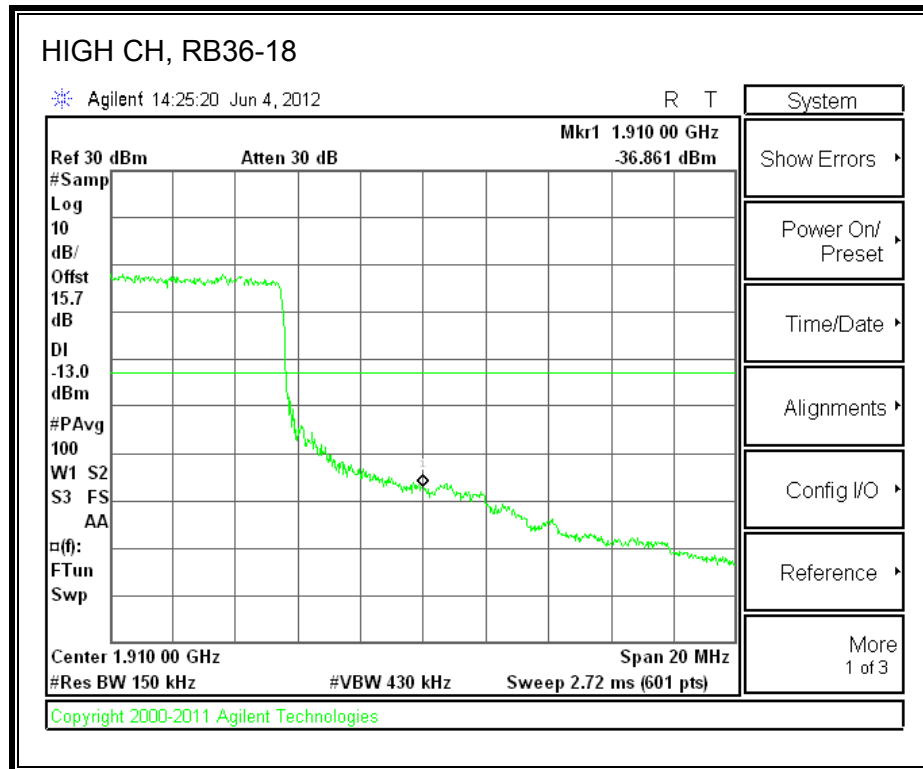

LTE 16QAM Band 2 (1.4 MHz BAND WIDTH)

LTE QPSK Band 2 (3.0 MHz BAND WIDTH)

LTE 16QAM Band 2 (3.0 MHz BAND WIDTH)

LTE QPSK Band 5 (5.0 MHz BAND WIDTH)

LTE 16QAM Band 2 (5.0 MHz BAND WIDTH)

LTE QPSK Band 2 (10.0 MHz BAND WIDTH)

LTE 16QAM Band 2 (10.0 MHz BAND WIDTH)

LTE QPSK Band 2 (15.0 MHz BAND WIDTH)

LTE 16QAM Band 2 (15.0 MHz BAND WIDTH)

LTE QPSK Band 2 (20.0 MHz BAND WIDTH)

LTE 16QAM Band 2 (20.0 MHz BAND WIDTH)

8.2.8. A1428 UAT PORT LTE BAND 4

LTE QPSK Band 4 (1.4 MHz BAND WIDTH)

LTE 16QAM Band 4 (1.4 MHz BAND WIDTH)

LTE QPSK Band 4 (3.0 MHz BAND WIDTH)

LTE 16QAM Band 4 (3.0 MHz BAND WIDTH)

LTE QPSK Band 4 (5.0 MHz BAND WIDTH)

LTE 16QAM Band 4 (5.0 MHz BAND WIDTH)