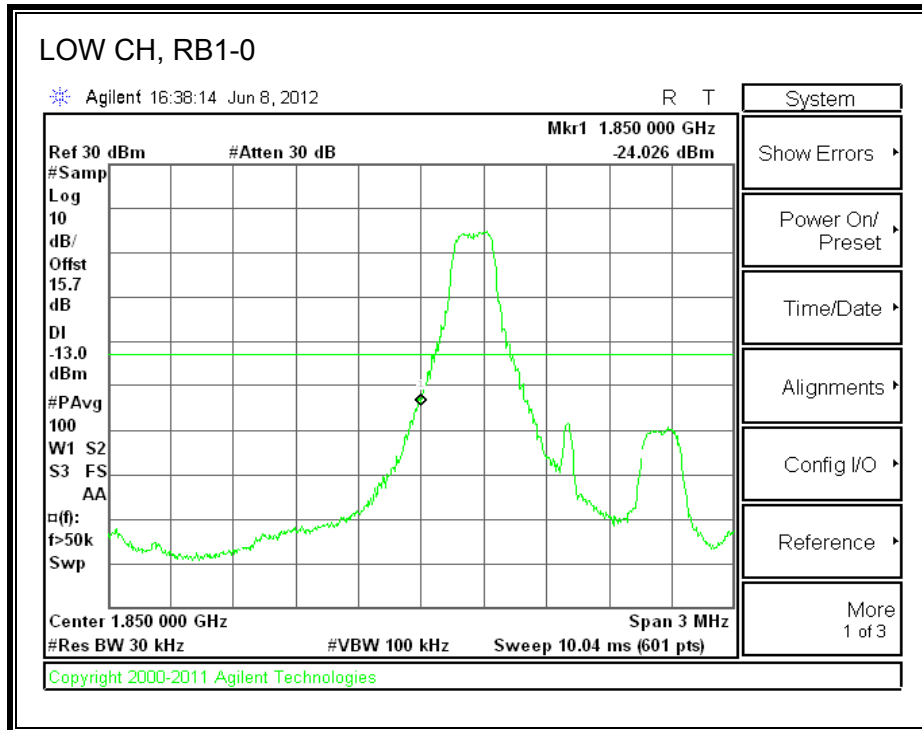

LTE QPSK Band 25 (3.0 MHz BAND WIDTH)

LTE 16QAM Band 25 (3.0 MHz BAND WIDTH)

LTE QPSK Band 25 (5.0 MHz BAND WIDTH)

LTE 16QAM Band 25 (5.0 MHz BAND WIDTH)

LTE QPSK Band 25 (10.0 MHz BAND WIDTH)

LTE 16QAM Band 25 (10.0 MHz BAND WIDTH)

LTE QPSK Band 25 (15.0 MHz BAND WIDTH)

LTE 16QAM Band 2 (15.0 MHz BAND WIDTH)

LTE QPSK Band 25 (20.0 MHz BAND WIDTH)

LTE 16QAM Band 25 (20.0 MHz BAND WIDTH)

8.2.7. A1428 LAT PORT LTE BAND 2

LTE QPSK Band 2 (1.4 MHz BAND WIDTH)

LTE 16QAM Band 2 (1.4 MHz BAND WIDTH)

LTE QPSK Band 2 (3.0 MHz BAND WIDTH)

LTE 16QAM Band 2 (3.0 MHz BAND WIDTH)

LTE QPSK Band 5 (5.0 MHz BAND WIDTH)

LTE 16QAM Band 2 (5.0 MHz BAND WIDTH)

LTE QPSK Band 2 (10.0 MHz BAND WIDTH)