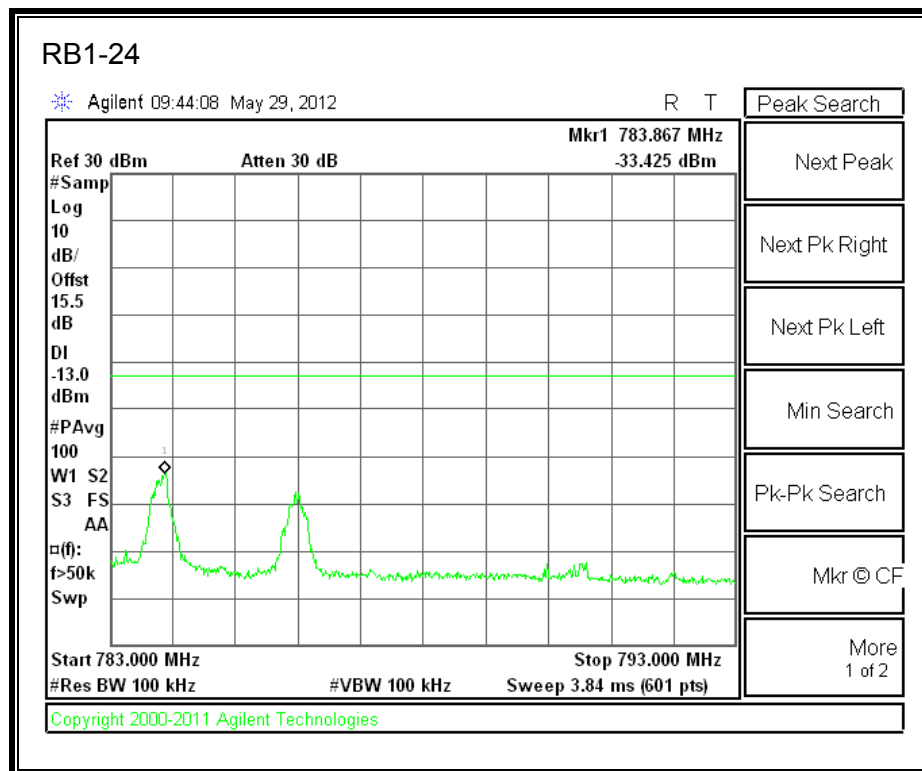

LTE QPSK Band 5 (5.0 MHz BAND WIDTH)

LTE 16QAM Band 5 (5.0 MHz BAND WIDTH)

LTE QPSK Band 5 (10.0 MHz BAND WIDTH)

LTE 16QAM Band 5 (10.0 MHz BAND WIDTH)

8.2.5. A1429 LAT PORT LTE BAND 13

LTE QPSK 779.5 MHz Band 13, 775 – 777MHz (5MHz Bandwidth)

LTE 16QAM 779.5MHz Band 13, 775 - 777MHz (5MHz Bandwidth)

LTE QPSK 779.5MHz Band 13, 783 - 793MHz (5MHz Bandwidth)

LTE 16QAM 779.5MHz Band 13, 783 - 793MHz (5MHz Bandwidth)

LTE QPSK 779.5MHz Band 13, 763 - 775MHz (5MHz Bandwidth)

LTE 16QAM 779.5MHz Band 13, 763-775MHz (5MHz Bandwidth)

LTE QPSK 779.5MHz Band 13, 793 - 805MHz (5MHz Bandwidth)

LTE 16QAM 779.5MHz Band 13, 793 - 805MHz (5MHz Bandwidth)

LTE QPSK 782 MHz Band 13, 775 - 777MHz (5MHz Bandwidth)

LTE 16QAM 782MHz Band 13, 775 - 777MHz (5MHz Bandwidth)

LTE QPSK 782MHz Band 13, 783 - 793MHz (5MHz Bandwidth)

LTE 16QAM 782MHz Band 13, 783 - 793MHz (5MHz Bandwidth)

LTE QPSK 782MHz Band 13, 763 - 775MHz (5MHz Bandwidth)