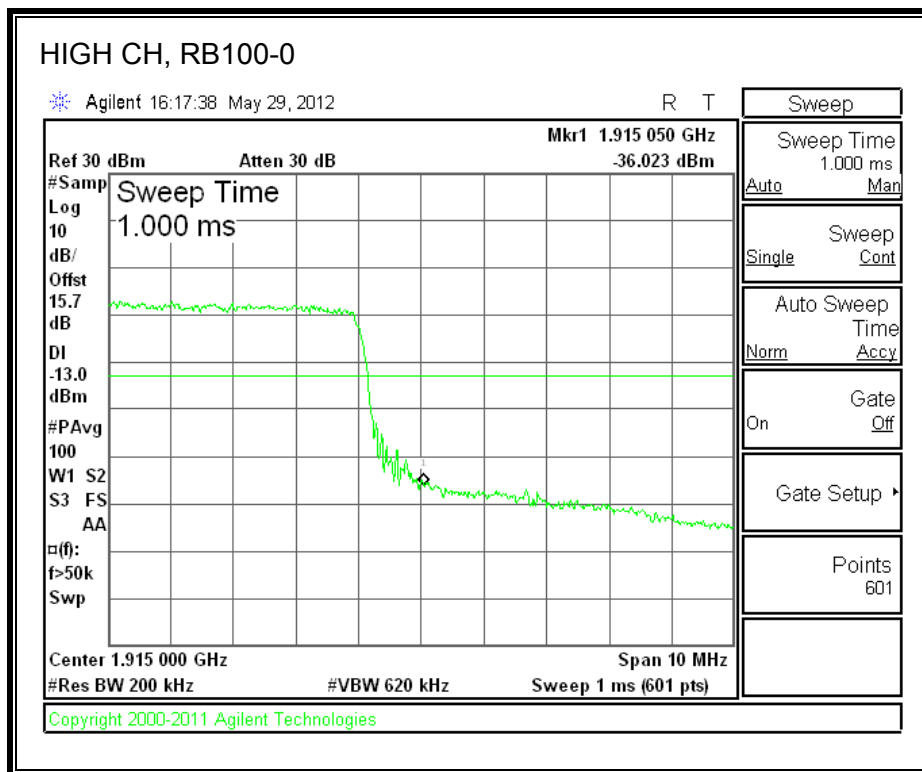

LTE QPSK Band 25 (15.0 MHz BAND WIDTH)

LTE 16QAM Band 2 (15.0 MHz BAND WIDTH)

LTE QPSK Band 25 (20.0 MHz BAND WIDTH)

LTE 16QAM Band 25 (20.0 MHz BAND WIDTH)

8.2.7. A1428 LAT PORT LTE BAND 2

LTE QPSK Band 2 (1.4 MHz BAND WIDTH)

LTE 16QAM Band 2 (1.4 MHz BAND WIDTH)

LTE QPSK Band 2 (3.0 MHz BAND WIDTH)

LTE 16QAM Band 2 (3.0 MHz BAND WIDTH)

LTE QPSK Band 5 (5.0 MHz BAND WIDTH)

LTE 16QAM Band 2 (5.0 MHz BAND WIDTH)

LTE QPSK Band 2 (10.0 MHz BAND WIDTH)