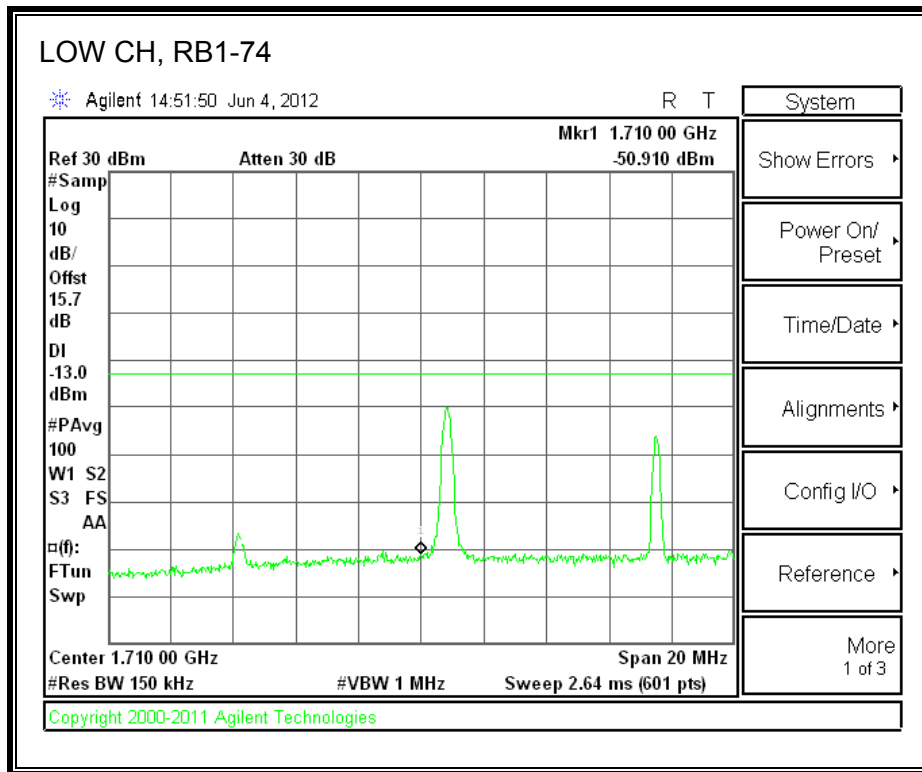

LTE 16QAM Band 2 (10.0 MHz BAND WIDTH)

LTE QPSK Band 2 (15.0 MHz BAND WIDTH)

LTE 16QAM Band 2 (15.0 MHz BAND WIDTH)

LTE QPSK Band 2 (20.0 MHz BAND WIDTH)

LTE 16QAM Band 2 (20.0 MHz BAND WIDTH)

8.2.8. A1428 UAT PORT LTE BAND 4

LTE QPSK Band 4 (1.4 MHz BAND WIDTH)

LTE 16QAM Band 4 (1.4 MHz BAND WIDTH)

LTE QPSK Band 4 (3.0 MHz BAND WIDTH)

LTE 16QAM Band 4 (3.0 MHz BAND WIDTH)

LTE QPSK Band 4 (5.0 MHz BAND WIDTH)

LTE 16QAM Band 4 (5.0 MHz BAND WIDTH)

LTE QPSK Band 4 (10.0 MHz BAND WIDTH)

LTE 16QAM Band 4 (10.0 MHz BAND WIDTH)

LTE QPSK Band 4 (15.0 MHz BAND WIDTH)

LTE 16QAM Band 4 (15.0 MHz BAND WIDTH)

LTE QPSK Band 4 (20.0 MHz BAND WIDTH)

LTE 16QAM Band 4 (20.0 MHz BAND WIDTH)

8.2.9. A1428 UAT PORT LTE BAND 17

LTE QPSK Band 17 (5.0 MHz BAND WIDTH)

LTE 16QAM Band 17 (5.0 MHz BAND WIDTH)

LTE QPSK Band 17 (10.0 MHz BAND WIDTH)

LTE 16QAM Band 17 (10.0 MHz BAND WIDTH)