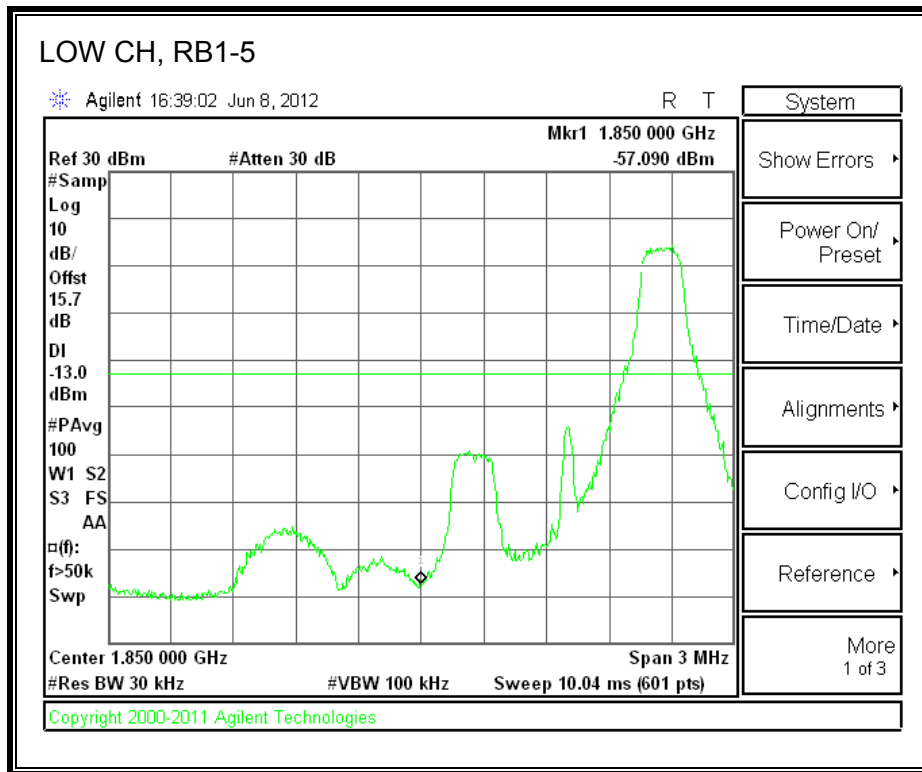

LTE QPSK Band 25 (3.0 MHz BAND WIDTH)

LTE 16QAM Band 25 (3.0 MHz BAND WIDTH)

LTE QPSK Band 25 (5.0 MHz BAND WIDTH)

LTE 16QAM Band 25 (5.0 MHz BAND WIDTH)

LTE QPSK Band 25 (10.0 MHz BAND WIDTH)

LTE 16QAM Band 25 (10.0 MHz BAND WIDTH)

LTE QPSK Band 25 (15.0 MHz BAND WIDTH)

LTE 16QAM Band 2 (15.0 MHz BAND WIDTH)

LTE QPSK Band 25 (20.0 MHz BAND WIDTH)

LTE 16QAM Band 25 (20.0 MHz BAND WIDTH)

8.2.7. A1428 LAT PORT LTE BAND 2

LTE QPSK Band 2 (1.4 MHz BAND WIDTH)

LTE 16QAM Band 2 (1.4 MHz BAND WIDTH)

LTE QPSK Band 2 (3.0 MHz BAND WIDTH)

LTE 16QAM Band 2 (3.0 MHz BAND WIDTH)

LTE QPSK Band 5 (5.0 MHz BAND WIDTH)

LTE 16QAM Band 2 (5.0 MHz BAND WIDTH)

LTE QPSK Band 2 (10.0 MHz BAND WIDTH)

LTE 16QAM Band 2 (10.0 MHz BAND WIDTH)

LTE QPSK Band 2 (15.0 MHz BAND WIDTH)

LTE 16QAM Band 2 (15.0 MHz BAND WIDTH)

LTE QPSK Band 2 (20.0 MHz BAND WIDTH)

LTE 16QAM Band 2 (20.0 MHz BAND WIDTH)

8.2.8. A1428 UAT PORT LTE BAND 4