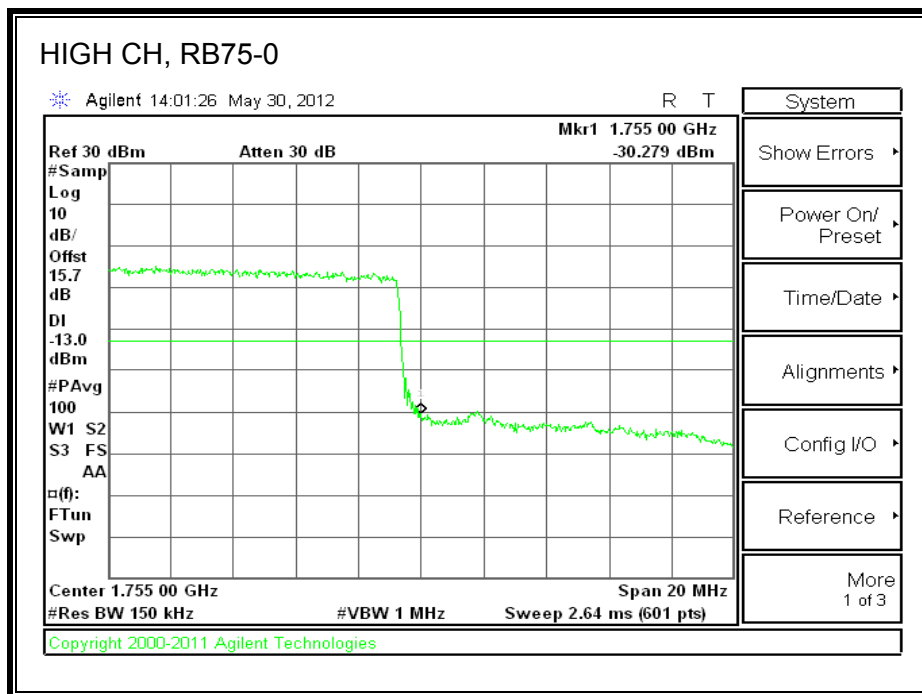

LTE QPSK Band 4 (5.0 MHz BAND WIDTH)

LTE 16QAM Band 4 (5.0 MHz BAND WIDTH)

LTE QPSK Band 4 (10.0 MHz BAND WIDTH)

LTE 16QAM Band 4 (10.0 MHz BAND WIDTH)

LTE QPSK Band 4 (15.0 MHz BAND WIDTH)

LTE 16QAM Band 4 (15.0 MHz BAND WIDTH)

LTE QPSK Band 4 (20.0 MHz BAND WIDTH)

LTE 16QAM Band 4 (20.0 MHz BAND WIDTH)

8.2.3. A1428 LAT PORT LTE BAND 17

LTE QPSK Band 17 (5.0 MHz BAND WIDTH)

LTE 16QAM Band 17 (5.0 MHz BAND WIDTH)

LTE QPSK Band 17 (10.0 MHz BAND WIDTH)