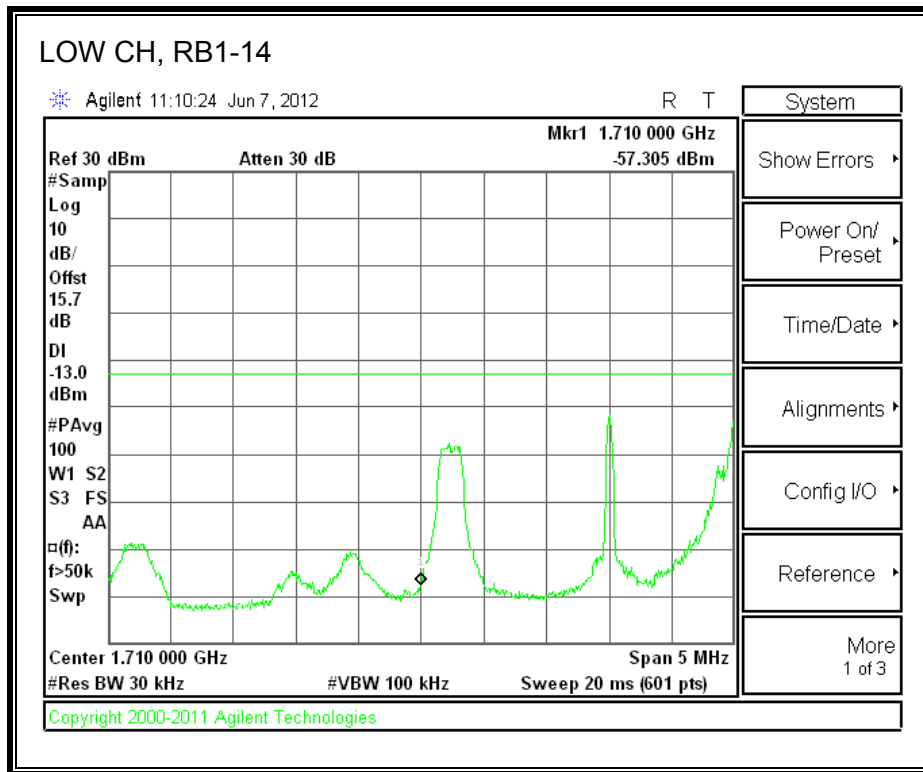

LTE 16QAM Band 2 (10.0 MHz BAND WIDTH)

LTE QPSK Band 2 (15.0 MHz BAND WIDTH)

LTE 16QAM Band 2 (15.0 MHz BAND WIDTH)

LTE QPSK Band 2 (20.0 MHz BAND WIDTH)

LTE 16QAM Band 2 (20.0 MHz BAND WIDTH)

8.2.8. A1428 UAT PORT LTE BAND 4

LTE QPSK Band 4 (1.4 MHz BAND WIDTH)

LTE 16QAM Band 4 (1.4 MHz BAND WIDTH)

LTE QPSK Band 4 (3.0 MHz BAND WIDTH)

LTE 16QAM Band 4 (3.0 MHz BAND WIDTH)

LTE QPSK Band 4 (5.0 MHz BAND WIDTH)

LTE 16QAM Band 4 (5.0 MHz BAND WIDTH)

LTE QPSK Band 4 (10.0 MHz BAND WIDTH)

LTE 16QAM Band 4 (10.0 MHz BAND WIDTH)

LTE QPSK Band 4 (15.0 MHz BAND WIDTH)

LTE 16QAM Band 4 (15.0 MHz BAND WIDTH)

LTE QPSK Band 4 (20.0 MHz BAND WIDTH)

LTE 16QAM Band 4 (20.0 MHz BAND WIDTH)

8.2.9. A1428 UAT PORT LTE BAND 17

LTE QPSK Band 17 (5.0 MHz BAND WIDTH)

LTE 16QAM Band 17 (5.0 MHz BAND WIDTH)

LTE QPSK Band 17 (10.0 MHz BAND WIDTH)

LTE 16QAM Band 17 (10.0 MHz BAND WIDTH)