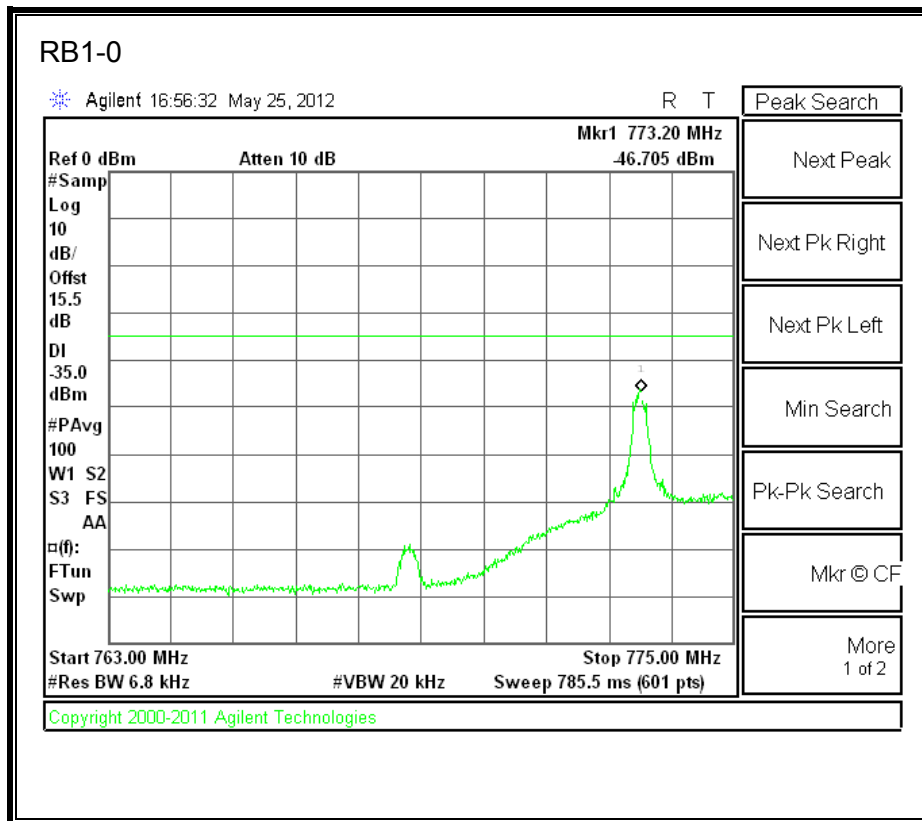

LTE 16QAM 784.5MHz Band 13, 763-775MHz (5MHz Bandwidth)

LTE QPSK 784.5MHz Band 13, 793 - 805MHz (5MHz Bandwidth)

LTE 16QAM 784.5MHz Band 13, 793 - 805MHz (5MHz Bandwidth)

LTE QPSK 782MHz Band 13, 775 - 777MHz (10MHz Bandwidth)

LTE 16QAM Band 13, 775 - 777MHz (10MHz Bandwidth)

LTE QPSK 782MHz Band 13, 783 - 793MHz (10MHz Bandwidth)

LTE 16QAM Band 13, 782MHz 783 - 793MHz (10MHz Bandwidth)

LTE QPSK 782MHz Band 13, 763 - 775MHz (10MHz Bandwidth)

LTE QPSK Band 13, 793 - 805MHz (10MHz Bandwidth)

LTE 16QAM Band 13, 793 - 805MHz (10MHz Bandwidth)

8.2.6. A1429 UAT PORT LTE BAND 25

LTE QPSK Band 25 (1.4 MHz BAND WIDTH)

LTE 16QAM Band 25 (1.4 MHz BAND WIDTH)