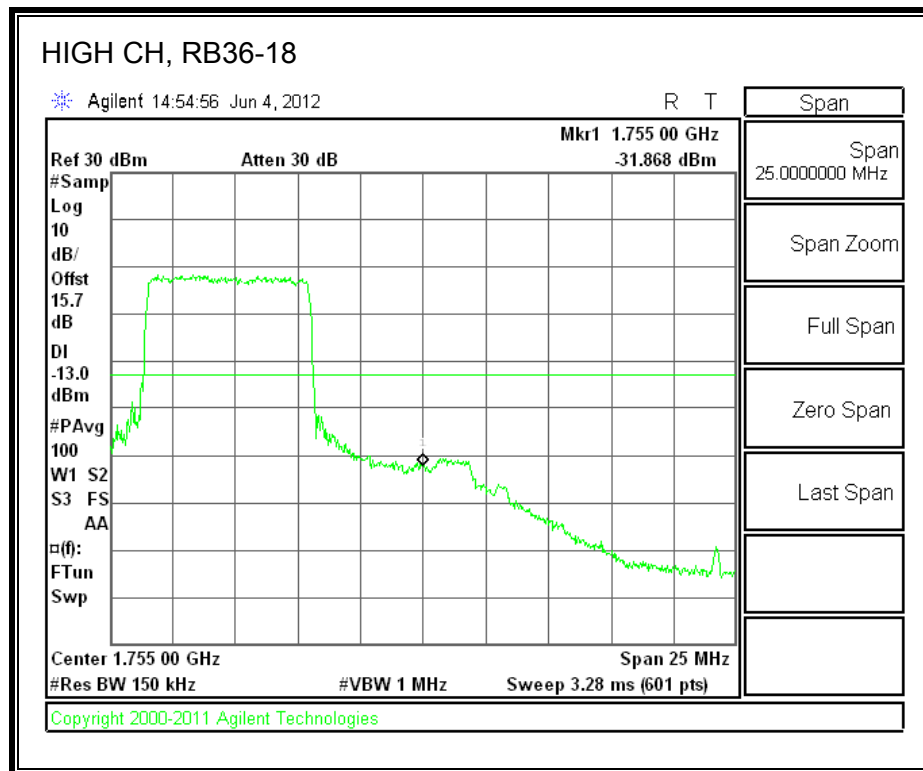

LTE QPSK Band 4 (1.4 MHz BAND WIDTH)

LTE 16QAM Band 4 (1.4 MHz BAND WIDTH)

LTE QPSK Band 4 (3.0 MHz BAND WIDTH)

LTE 16QAM Band 4 (3.0 MHz BAND WIDTH)

LTE QPSK Band 4 (5.0 MHz BAND WIDTH)

LTE 16QAM Band 4 (5.0 MHz BAND WIDTH)

LTE QPSK Band 4 (10.0 MHz BAND WIDTH)

LTE 16QAM Band 4 (10.0 MHz BAND WIDTH)

LTE QPSK Band 4 (15.0 MHz BAND WIDTH)

LTE 16QAM Band 4 (15.0 MHz BAND WIDTH)

LTE QPSK Band 4 (20.0 MHz BAND WIDTH)

LTE 16QAM Band 4 (20.0 MHz BAND WIDTH)

8.2.9. A1428 UAT PORT LTE BAND 17

LTE QPSK Band 17 (5.0 MHz BAND WIDTH)

LTE 16QAM Band 17 (5.0 MHz BAND WIDTH)

LTE QPSK Band 17 (10.0 MHz BAND WIDTH)

LTE 16QAM Band 17 (10.0 MHz BAND WIDTH)