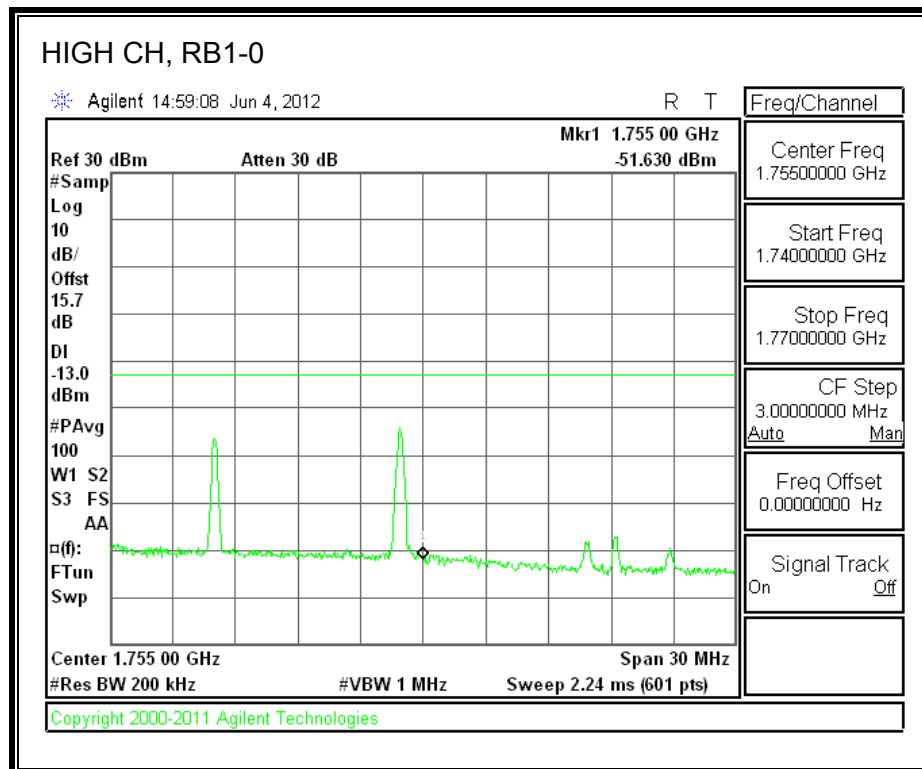

LTE QPSK Band 4 (1.4 MHz BAND WIDTH)

LTE 16QAM Band 4 (1.4 MHz BAND WIDTH)

LTE QPSK Band 4 (3.0 MHz BAND WIDTH)

LTE 16QAM Band 4 (3.0 MHz BAND WIDTH)

LTE QPSK Band 4 (5.0 MHz BAND WIDTH)

LTE 16QAM Band 4 (5.0 MHz BAND WIDTH)

LTE QPSK Band 4 (10.0 MHz BAND WIDTH)

LTE 16QAM Band 4 (10.0 MHz BAND WIDTH)

LTE QPSK Band 4 (15.0 MHz BAND WIDTH)

LTE 16QAM Band 4 (15.0 MHz BAND WIDTH)

LTE QPSK Band 4 (20.0 MHz BAND WIDTH)

LTE 16QAM Band 4 (20.0 MHz BAND WIDTH)

8.2.9. A1428 UAT PORT LTE BAND 17

LTE QPSK Band 17 (5.0 MHz BAND WIDTH)

LTE 16QAM Band 17 (5.0 MHz BAND WIDTH)

LTE QPSK Band 17 (10.0 MHz BAND WIDTH)

LTE 16QAM Band 17 (10.0 MHz BAND WIDTH)