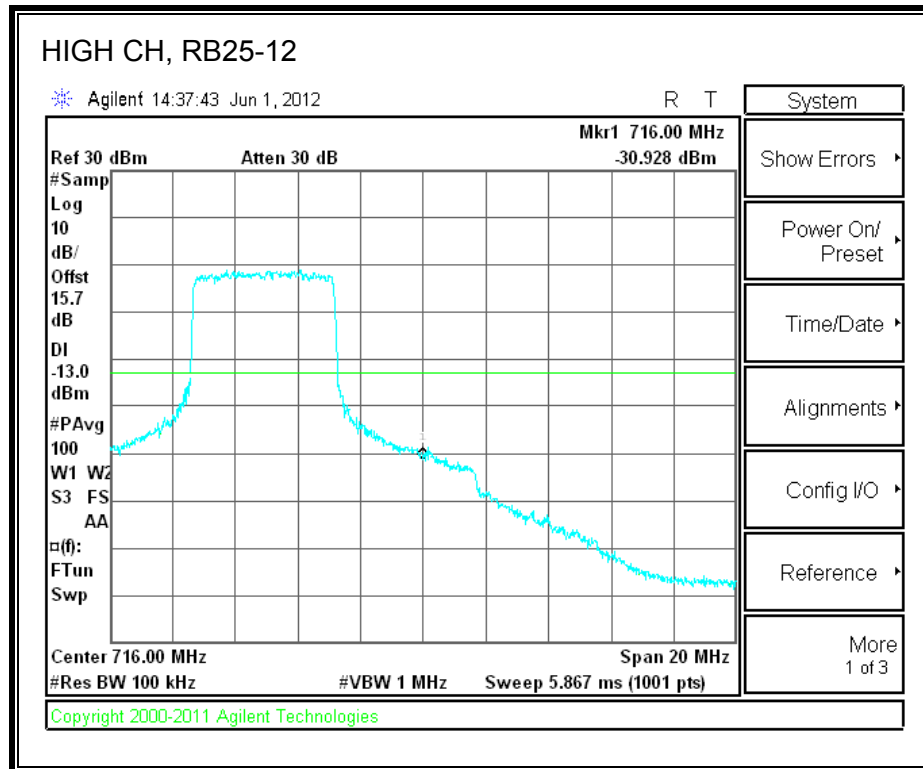

LTE QPSK Band 4 (10.0 MHz BAND WIDTH)

LTE 16QAM Band 4 (10.0 MHz BAND WIDTH)

LTE QPSK Band 4 (15.0 MHz BAND WIDTH)

LTE 16QAM Band 4 (15.0 MHz BAND WIDTH)

LTE QPSK Band 4 (20.0 MHz BAND WIDTH)

LTE 16QAM Band 4 (20.0 MHz BAND WIDTH)

8.2.9. A1428 UAT PORT LTE BAND 17

LTE QPSK Band 17 (5.0 MHz BAND WIDTH)

LTE 16QAM Band 17 (5.0 MHz BAND WIDTH)

LTE QPSK Band 17 (10.0 MHz BAND WIDTH)

LTE 16QAM Band 17 (10.0 MHz BAND WIDTH)