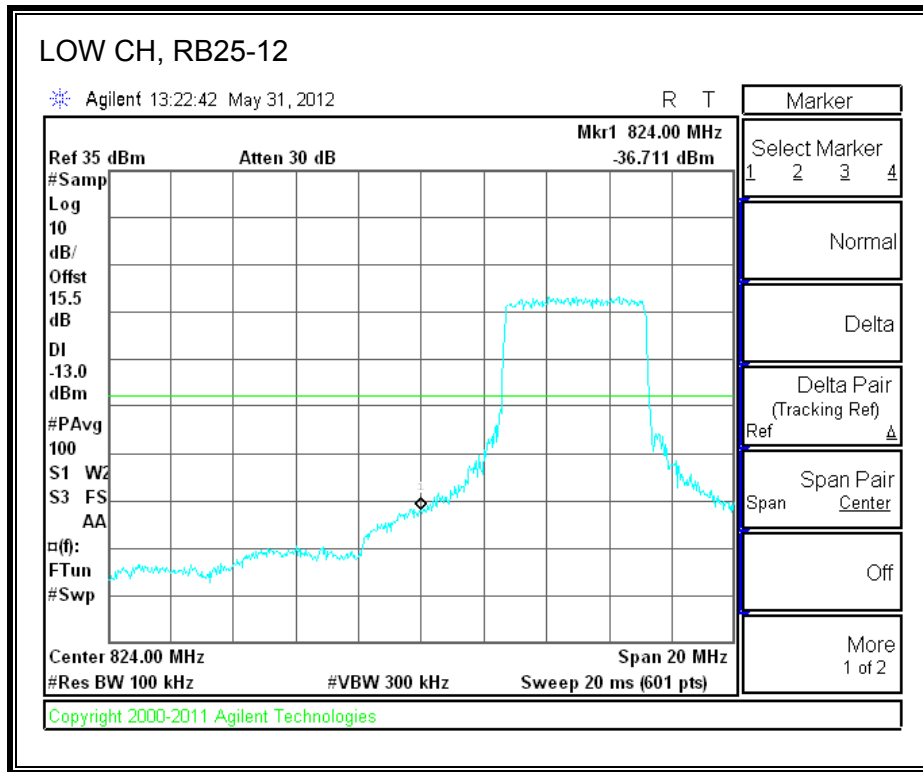

LTE 16QAM Band 17 (10.0 MHz BAND WIDTH)

8.2.4. A1428 LAT PORT LTE BAND 5

LTE QPSK Band 5 (1.4 MHz BAND WIDTH)

LTE 16QAM Band 4 (1.4 MHz BAND WIDTH)

LTE QPSK Band 5 (3.0 MHz BAND WIDTH)

LTE 16QAM Band 5 (3.0 MHz BAND WIDTH)

LTE QPSK Band 5 (5.0 MHz BAND WIDTH)

LTE 16QAM Band 5 (5.0 MHz BAND WIDTH)

LTE QPSK Band 5 (10.0 MHz BAND WIDTH)

LTE 16QAM Band 5 (10.0 MHz BAND WIDTH)

8.2.5. A1429 LAT PORT LTE BAND 13

LTE QPSK 779.5 MHz Band 13, 775 – 777MHz (5MHz Bandwidth)

LTE 16QAM 779.5MHz Band 13, 775 - 777MHz (5MHz Bandwidth)

LTE QPSK 779.5MHz Band 13, 783 - 793MHz (5MHz Bandwidth)

LTE 16QAM 779.5MHz Band 13, 783 - 793MHz (5MHz Bandwidth)

LTE QPSK 779.5MHz Band 13, 763 - 775MHz (5MHz Bandwidth)

LTE 16QAM 779.5MHz Band 13, 763-775MHz (5MHz Bandwidth)

LTE QPSK 779.5MHz Band 13, 793 - 805MHz (5MHz Bandwidth)

LTE 16QAM 779.5MHz Band 13, 793 - 805MHz (5MHz Bandwidth)

LTE QPSK 782 MHz Band 13, 775 - 777MHz (5MHz Bandwidth)