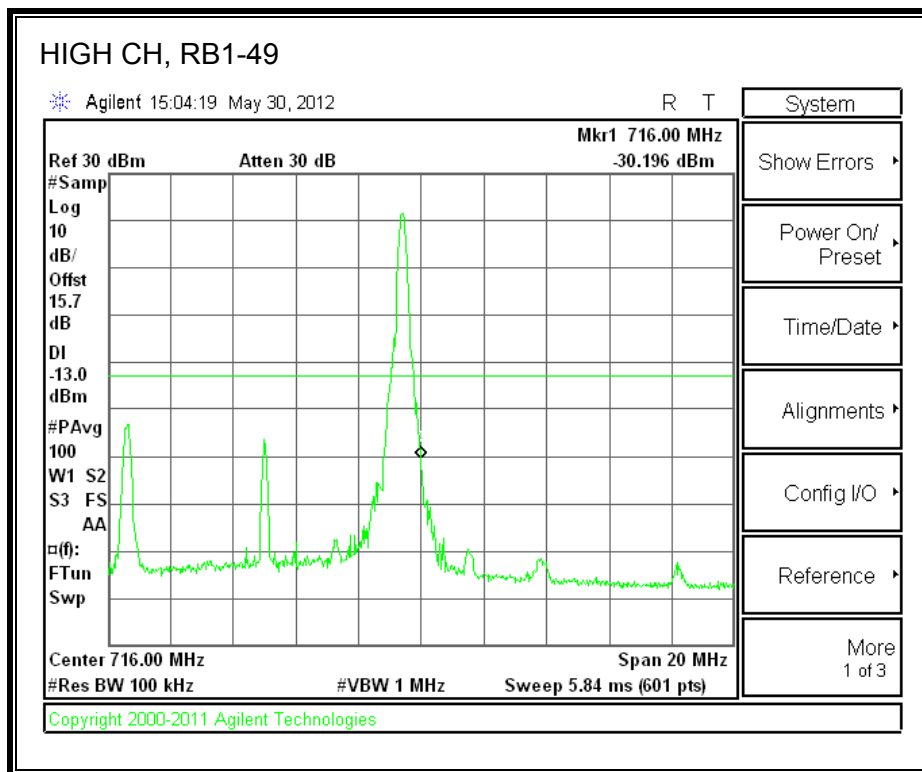

LTE QPSK Band 4 (20.0 MHz BAND WIDTH)

LTE 16QAM Band 4 (20.0 MHz BAND WIDTH)

8.2.3. A1428 LAT PORT LTE BAND 17

LTE QPSK Band 17 (5.0 MHz BAND WIDTH)

LTE 16QAM Band 17 (5.0 MHz BAND WIDTH)

LTE QPSK Band 17 (10.0 MHz BAND WIDTH)

LTE 16QAM Band 17 (10.0 MHz BAND WIDTH)

8.2.4. A1428 LAT PORT LTE BAND 5

LTE QPSK Band 5 (1.4 MHz BAND WIDTH)

LTE 16QAM Band 4 (1.4 MHz BAND WIDTH)

LTE QPSK Band 5 (3.0 MHz BAND WIDTH)

LTE 16QAM Band 5 (3.0 MHz BAND WIDTH)