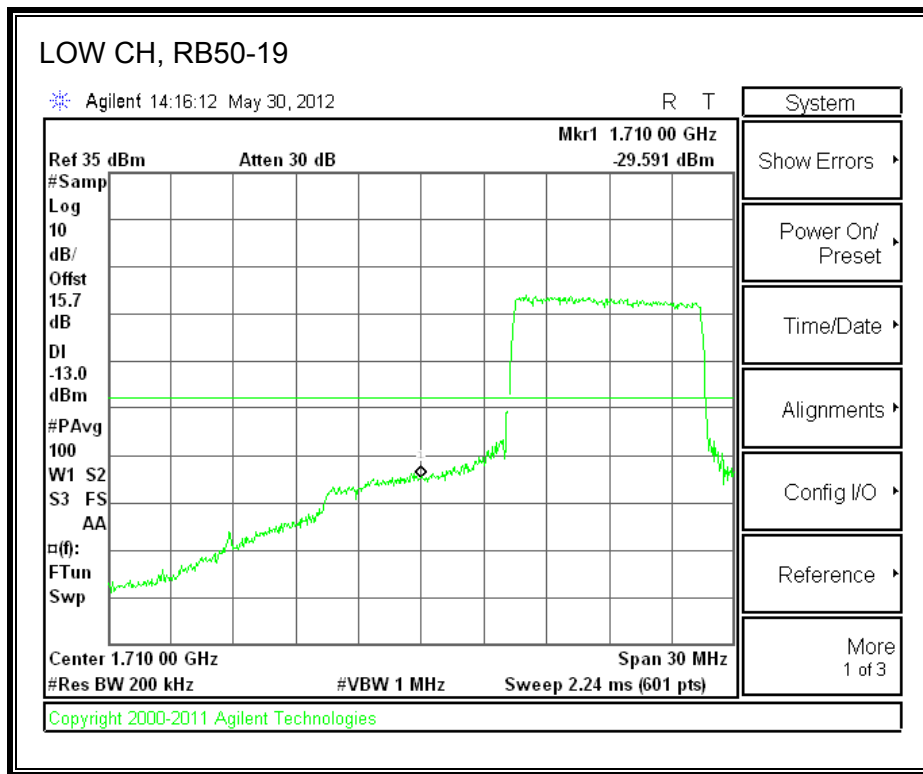

LTE QPSK Band 4 (5.0 MHz BAND WIDTH)

LTE 16QAM Band 4 (5.0 MHz BAND WIDTH)

LTE QPSK Band 4 (10.0 MHz BAND WIDTH)

LTE 16QAM Band 4 (10.0 MHz BAND WIDTH)

LTE QPSK Band 4 (15.0 MHz BAND WIDTH)

LTE 16QAM Band 4 (15.0 MHz BAND WIDTH)

LTE QPSK Band 4 (20.0 MHz BAND WIDTH)

LTE 16QAM Band 4 (20.0 MHz BAND WIDTH)

8.2.3. A1428 LAT PORT LTE BAND 17

LTE QPSK Band 17 (5.0 MHz BAND WIDTH)

LTE 16QAM Band 17 (5.0 MHz BAND WIDTH)

LTE QPSK Band 17 (10.0 MHz BAND WIDTH)