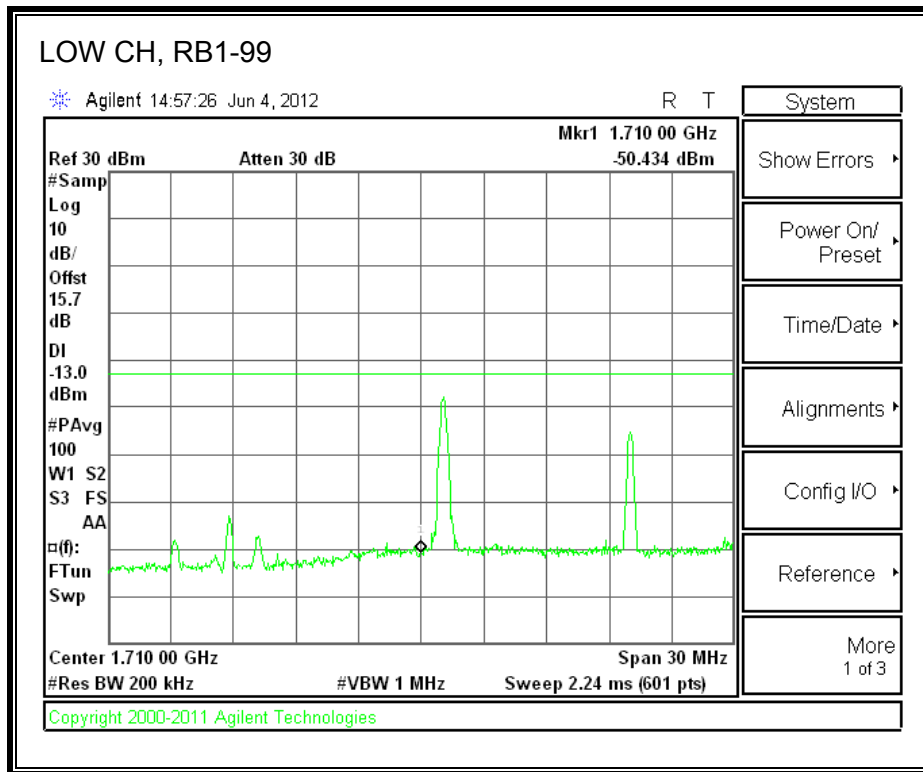

LTE 16QAM Band 2 (10.0 MHz BAND WIDTH)

LTE QPSK Band 2 (15.0 MHz BAND WIDTH)

LTE 16QAM Band 2 (15.0 MHz BAND WIDTH)

LTE QPSK Band 2 (20.0 MHz BAND WIDTH)

LTE 16QAM Band 2 (20.0 MHz BAND WIDTH)

8.2.8. A1428 UAT PORT LTE BAND 4

LTE QPSK Band 4 (1.4 MHz BAND WIDTH)

LTE 16QAM Band 4 (1.4 MHz BAND WIDTH)

LTE QPSK Band 4 (3.0 MHz BAND WIDTH)

LTE 16QAM Band 4 (3.0 MHz BAND WIDTH)

LTE QPSK Band 4 (5.0 MHz BAND WIDTH)

LTE 16QAM Band 4 (5.0 MHz BAND WIDTH)

LTE QPSK Band 4 (10.0 MHz BAND WIDTH)

LTE 16QAM Band 4 (10.0 MHz BAND WIDTH)

LTE QPSK Band 4 (15.0 MHz BAND WIDTH)

LTE 16QAM Band 4 (15.0 MHz BAND WIDTH)

LTE QPSK Band 4 (20.0 MHz BAND WIDTH)

LTE 16QAM Band 4 (20.0 MHz BAND WIDTH)

8.2.9. A1428 UAT PORT LTE BAND 17

LTE QPSK Band 17 (5.0 MHz BAND WIDTH)

LTE 16QAM Band 17 (5.0 MHz BAND WIDTH)

LTE QPSK Band 17 (10.0 MHz BAND WIDTH)

LTE 16QAM Band 17 (10.0 MHz BAND WIDTH)