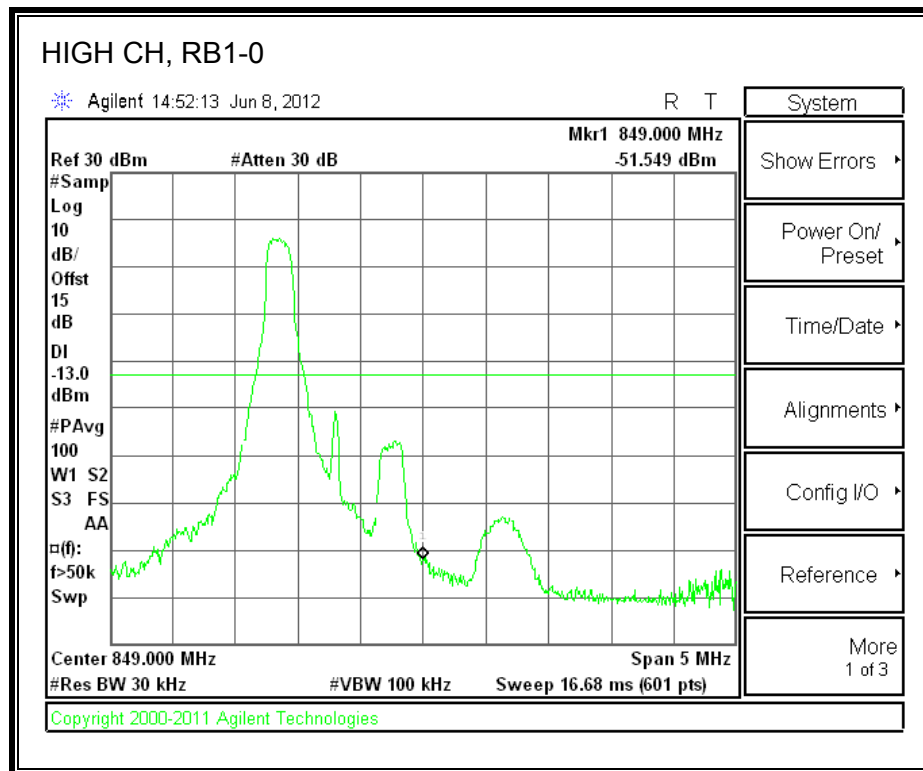

LTE 16QAM Band 17 (10.0 MHz BAND WIDTH)

8.2.4. A1428 LAT PORT LTE BAND 5

LTE QPSK Band 5 (1.4 MHz BAND WIDTH)

LTE 16QAM Band 4 (1.4 MHz BAND WIDTH)

LTE QPSK Band 5 (3.0 MHz BAND WIDTH)

LTE 16QAM Band 5 (3.0 MHz BAND WIDTH)

LTE QPSK Band 5 (5.0 MHz BAND WIDTH)

LTE 16QAM Band 5 (5.0 MHz BAND WIDTH)

LTE QPSK Band 5 (10.0 MHz BAND WIDTH)

LTE 16QAM Band 5 (10.0 MHz BAND WIDTH)

8.2.5. A1429 LAT PORT LTE BAND 13

LTE QPSK 779.5 MHz Band 13, 775 – 777MHz (5MHz Bandwidth)