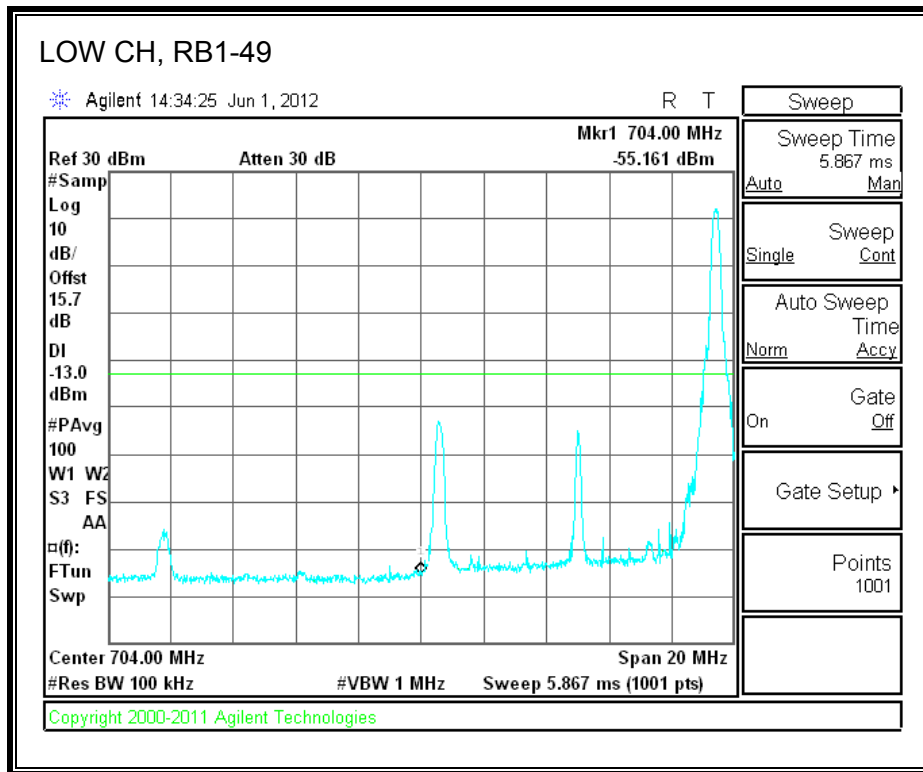

LTE QPSK Band 4 (1.4 MHz BAND WIDTH)

LTE 16QAM Band 4 (1.4 MHz BAND WIDTH)

LTE QPSK Band 4 (3.0 MHz BAND WIDTH)

LTE 16QAM Band 4 (3.0 MHz BAND WIDTH)

LTE QPSK Band 4 (5.0 MHz BAND WIDTH)

LTE 16QAM Band 4 (5.0 MHz BAND WIDTH)

LTE QPSK Band 4 (10.0 MHz BAND WIDTH)

LTE 16QAM Band 4 (10.0 MHz BAND WIDTH)

LTE QPSK Band 4 (15.0 MHz BAND WIDTH)

LTE 16QAM Band 4 (15.0 MHz BAND WIDTH)

LTE QPSK Band 4 (20.0 MHz BAND WIDTH)

LTE 16QAM Band 4 (20.0 MHz BAND WIDTH)

8.2.9. A1428 UAT PORT LTE BAND 17

LTE QPSK Band 17 (5.0 MHz BAND WIDTH)

LTE 16QAM Band 17 (5.0 MHz BAND WIDTH)

LTE QPSK Band 17 (10.0 MHz BAND WIDTH)

LTE 16QAM Band 17 (10.0 MHz BAND WIDTH)