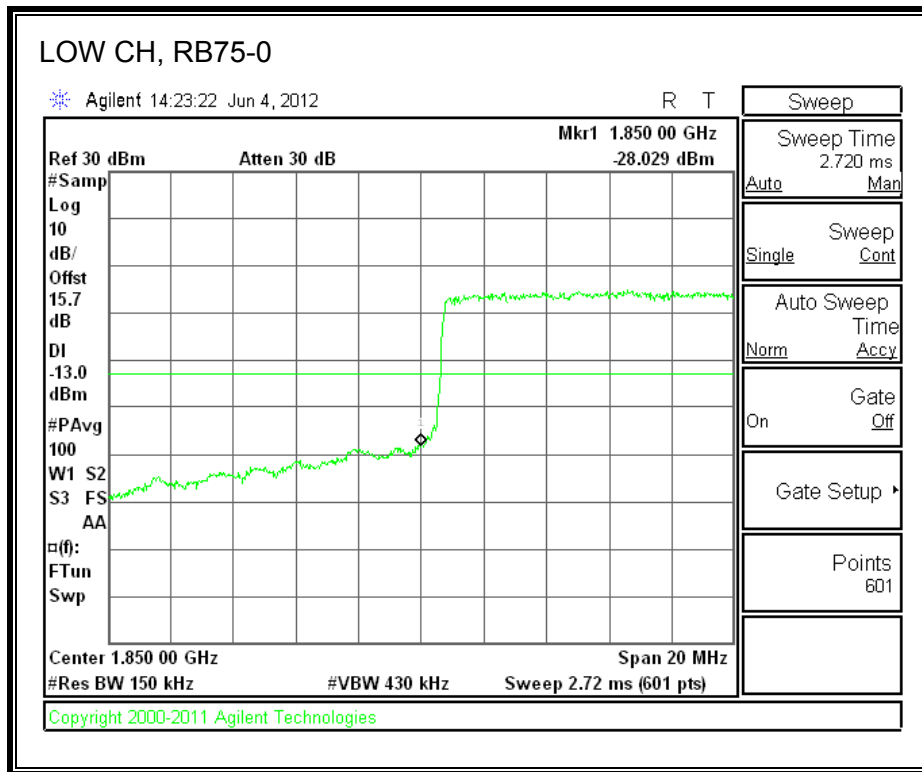

LTE 16QAM Band 2 (1.4 MHz BAND WIDTH)

LTE QPSK Band 2 (3.0 MHz BAND WIDTH)

LTE 16QAM Band 2 (3.0 MHz BAND WIDTH)

LTE QPSK Band 5 (5.0 MHz BAND WIDTH)

LTE 16QAM Band 2 (5.0 MHz BAND WIDTH)

LTE QPSK Band 2 (10.0 MHz BAND WIDTH)

LTE 16QAM Band 2 (10.0 MHz BAND WIDTH)

LTE QPSK Band 2 (15.0 MHz BAND WIDTH)

LTE 16QAM Band 2 (15.0 MHz BAND WIDTH)

LTE QPSK Band 2 (20.0 MHz BAND WIDTH)

LTE 16QAM Band 2 (20.0 MHz BAND WIDTH)

8.2.8. A1428 UAT PORT LTE BAND 4

LTE QPSK Band 4 (1.4 MHz BAND WIDTH)

LTE 16QAM Band 4 (1.4 MHz BAND WIDTH)

LTE QPSK Band 4 (3.0 MHz BAND WIDTH)

LTE 16QAM Band 4 (3.0 MHz BAND WIDTH)

LTE QPSK Band 4 (5.0 MHz BAND WIDTH)

LTE 16QAM Band 4 (5.0 MHz BAND WIDTH)

LTE QPSK Band 4 (10.0 MHz BAND WIDTH)

LTE 16QAM Band 4 (10.0 MHz BAND WIDTH)

LTE QPSK Band 4 (15.0 MHz BAND WIDTH)

LTE 16QAM Band 4 (15.0 MHz BAND WIDTH)

LTE QPSK Band 4 (20.0 MHz BAND WIDTH)

LTE 16QAM Band 4 (20.0 MHz BAND WIDTH)