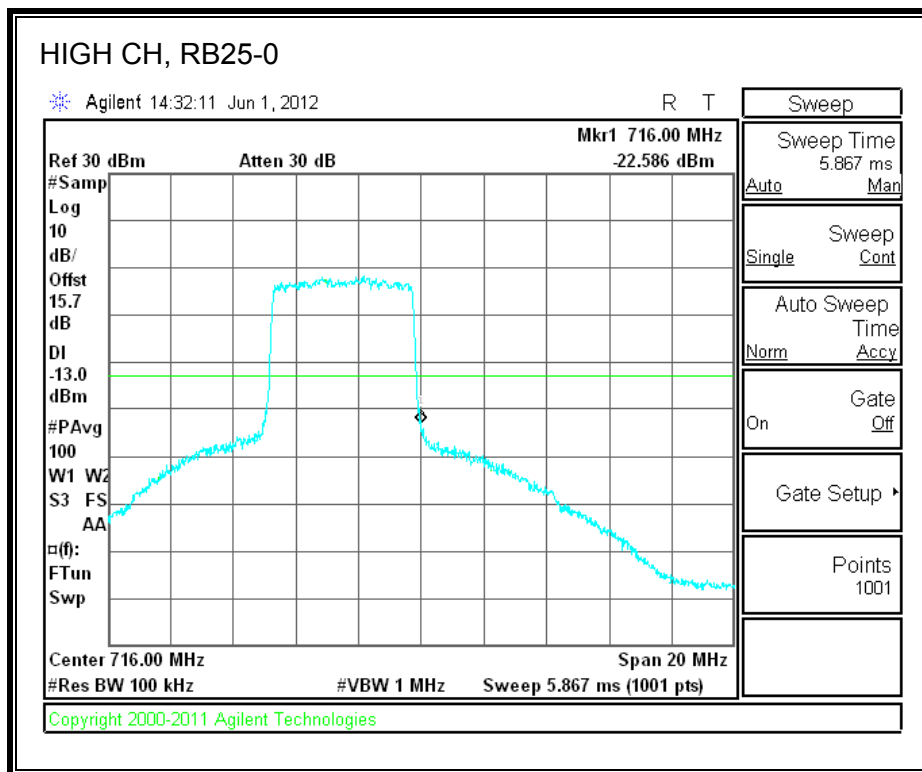

LTE QPSK Band 4 (10.0 MHz BAND WIDTH)

LTE 16QAM Band 4 (10.0 MHz BAND WIDTH)

LTE QPSK Band 4 (15.0 MHz BAND WIDTH)

LTE 16QAM Band 4 (15.0 MHz BAND WIDTH)

LTE QPSK Band 4 (20.0 MHz BAND WIDTH)

LTE 16QAM Band 4 (20.0 MHz BAND WIDTH)

8.2.9. A1428 UAT PORT LTE BAND 17

LTE QPSK Band 17 (5.0 MHz BAND WIDTH)

LTE 16QAM Band 17 (5.0 MHz BAND WIDTH)

LTE QPSK Band 17 (10.0 MHz BAND WIDTH)

LTE 16QAM Band 17 (10.0 MHz BAND WIDTH)