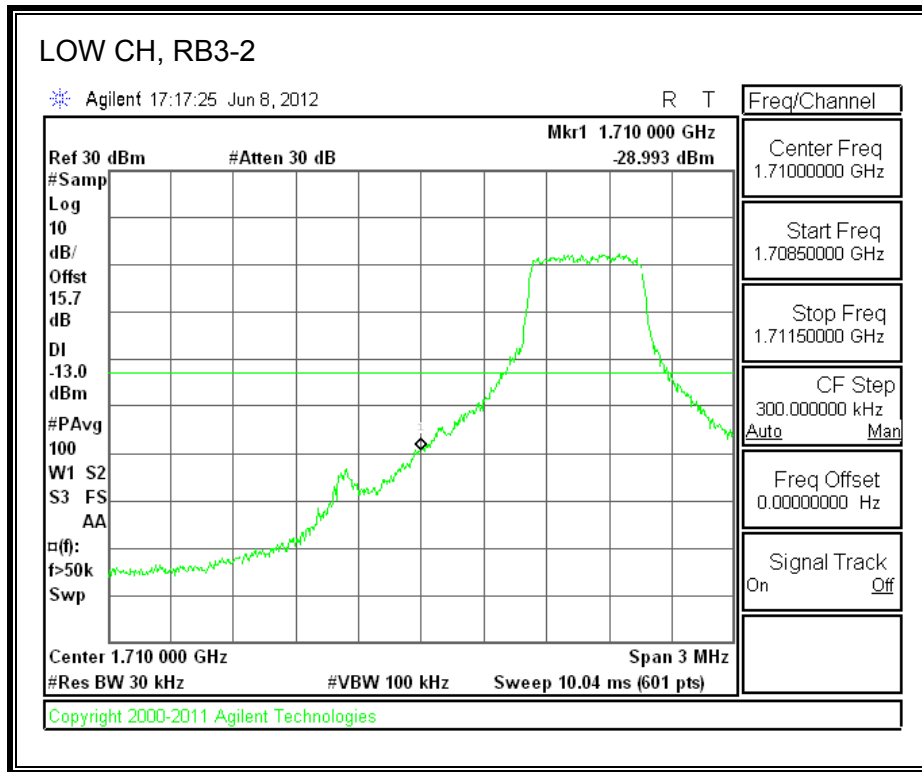

LTE 16QAM Band 2 (10.0 MHz BAND WIDTH)

LTE QPSK Band 2 (15.0 MHz BAND WIDTH)

LTE 16QAM Band 2 (15.0 MHz BAND WIDTH)

LTE QPSK Band 2 (20.0 MHz BAND WIDTH)

LTE 16QAM Band 2 (20.0 MHz BAND WIDTH)

8.2.8. A1428 UAT PORT LTE BAND 4

LTE QPSK Band 4 (1.4 MHz BAND WIDTH)

LTE 16QAM Band 4 (1.4 MHz BAND WIDTH)

LTE QPSK Band 4 (3.0 MHz BAND WIDTH)

LTE 16QAM Band 4 (3.0 MHz BAND WIDTH)

LTE QPSK Band 4 (5.0 MHz BAND WIDTH)

LTE 16QAM Band 4 (5.0 MHz BAND WIDTH)

LTE QPSK Band 4 (10.0 MHz BAND WIDTH)

LTE 16QAM Band 4 (10.0 MHz BAND WIDTH)

LTE QPSK Band 4 (15.0 MHz BAND WIDTH)

LTE 16QAM Band 4 (15.0 MHz BAND WIDTH)

LTE QPSK Band 4 (20.0 MHz BAND WIDTH)

LTE 16QAM Band 4 (20.0 MHz BAND WIDTH)

8.2.9. A1428 UAT PORT LTE BAND 17

LTE QPSK Band 17 (5.0 MHz BAND WIDTH)

LTE 16QAM Band 17 (5.0 MHz BAND WIDTH)

LTE QPSK Band 17 (10.0 MHz BAND WIDTH)

LTE 16QAM Band 17 (10.0 MHz BAND WIDTH)