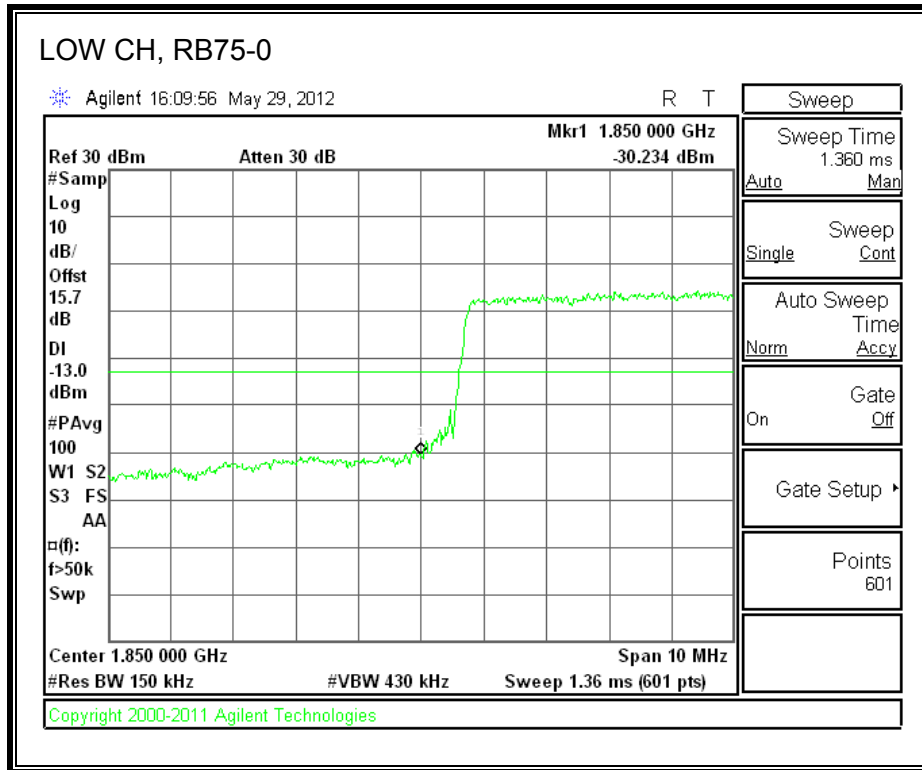

LTE QPSK Band 25 (3.0 MHz BAND WIDTH)

LTE 16QAM Band 25 (3.0 MHz BAND WIDTH)

LTE QPSK Band 25 (5.0 MHz BAND WIDTH)

LTE 16QAM Band 25 (5.0 MHz BAND WIDTH)

LTE QPSK Band 25 (10.0 MHz BAND WIDTH)

LTE 16QAM Band 25 (10.0 MHz BAND WIDTH)

LTE QPSK Band 25 (15.0 MHz BAND WIDTH)

LTE 16QAM Band 2 (15.0 MHz BAND WIDTH)

LTE QPSK Band 25 (20.0 MHz BAND WIDTH)

LTE 16QAM Band 25 (20.0 MHz BAND WIDTH)

8.2.7. A1428 LAT PORT LTE BAND 2

LTE QPSK Band 2 (1.4 MHz BAND WIDTH)

LTE 16QAM Band 2 (1.4 MHz BAND WIDTH)

LTE QPSK Band 2 (3.0 MHz BAND WIDTH)

LTE 16QAM Band 2 (3.0 MHz BAND WIDTH)

LTE QPSK Band 5 (5.0 MHz BAND WIDTH)

LTE 16QAM Band 2 (5.0 MHz BAND WIDTH)

LTE QPSK Band 2 (10.0 MHz BAND WIDTH)

LTE 16QAM Band 2 (10.0 MHz BAND WIDTH)

LTE QPSK Band 2 (15.0 MHz BAND WIDTH)

LTE 16QAM Band 2 (15.0 MHz BAND WIDTH)

LTE QPSK Band 2 (20.0 MHz BAND WIDTH)

LTE 16QAM Band 2 (20.0 MHz BAND WIDTH)

8.2.8. A1428 UAT PORT LTE BAND 4