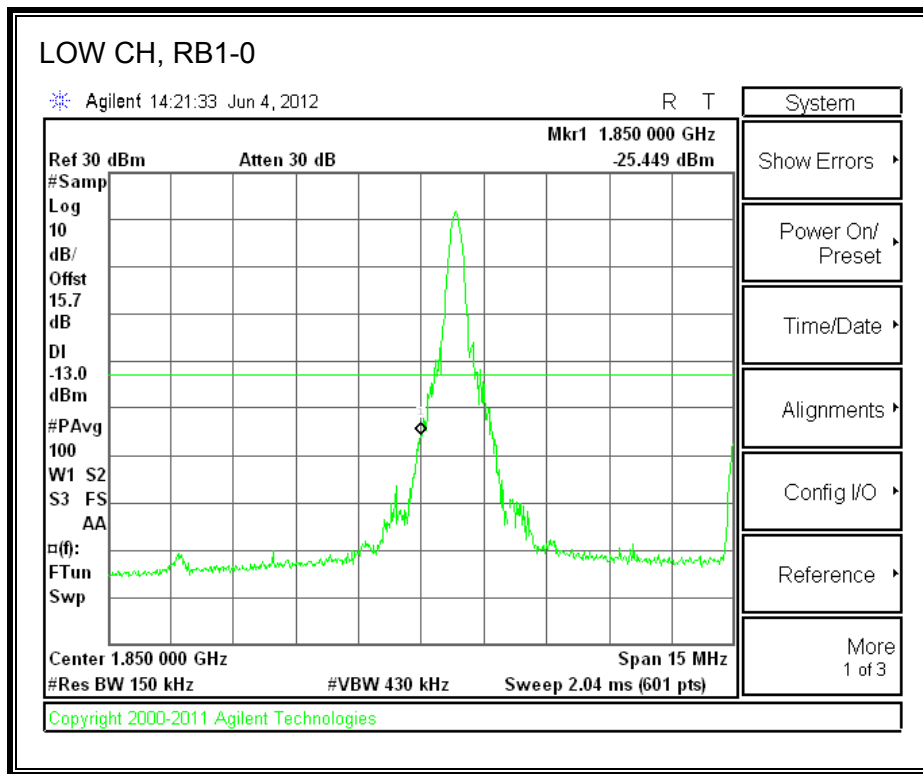

LTE 16QAM Band 2 (1.4 MHz BAND WIDTH)

LTE QPSK Band 2 (3.0 MHz BAND WIDTH)

LTE 16QAM Band 2 (3.0 MHz BAND WIDTH)

LTE QPSK Band 5 (5.0 MHz BAND WIDTH)

LTE 16QAM Band 2 (5.0 MHz BAND WIDTH)

LTE QPSK Band 2 (10.0 MHz BAND WIDTH)

LTE 16QAM Band 2 (10.0 MHz BAND WIDTH)

LTE QPSK Band 2 (15.0 MHz BAND WIDTH)

LTE 16QAM Band 2 (15.0 MHz BAND WIDTH)

LTE QPSK Band 2 (20.0 MHz BAND WIDTH)

LTE 16QAM Band 2 (20.0 MHz BAND WIDTH)

8.2.8. A1428 UAT PORT LTE BAND 4

LTE QPSK Band 4 (1.4 MHz BAND WIDTH)

LTE 16QAM Band 4 (1.4 MHz BAND WIDTH)

LTE QPSK Band 4 (3.0 MHz BAND WIDTH)

LTE 16QAM Band 4 (3.0 MHz BAND WIDTH)

LTE QPSK Band 4 (5.0 MHz BAND WIDTH)

LTE 16QAM Band 4 (5.0 MHz BAND WIDTH)