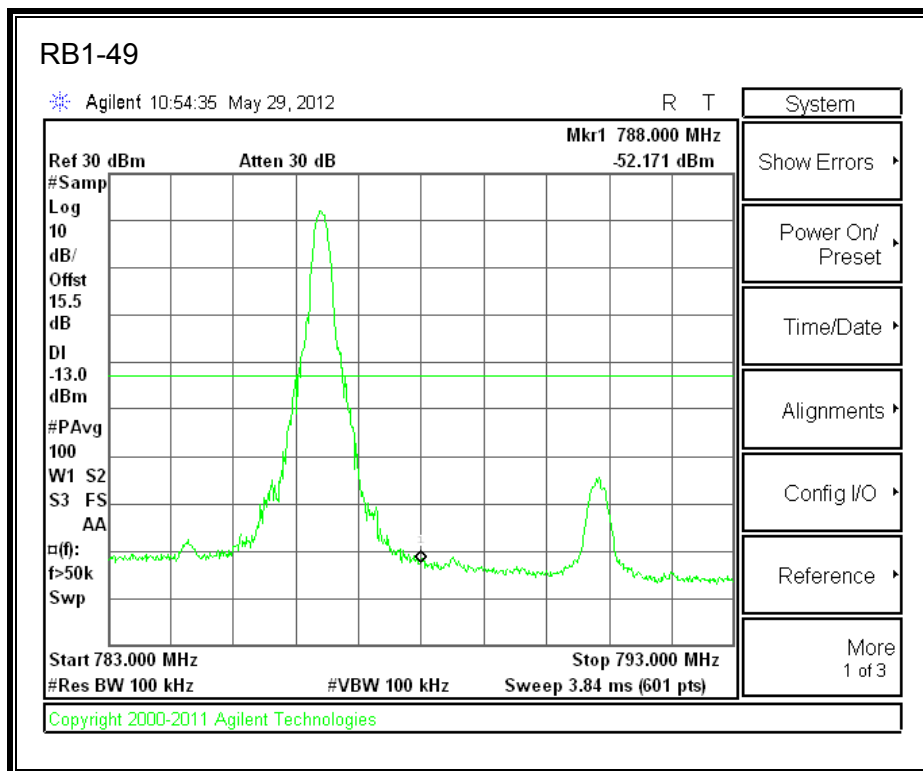

LTE 16QAM 784.5MHz Band 13, 775 - 777MHz (5MHz Bandwidth)

LTE QPSK 784.5MHz Band 13, 783 - 793MHz (5MHz Bandwidth)

LTE 16QAM 784.5MHz Band 13, 783 - 793MHz (5MHz Bandwidth)

LTE QPSK 784.5MHz Band 13, 763 - 775MHz (5MHz Bandwidth)

LTE 16QAM 784.5MHz Band 13, 763-775MHz (5MHz Bandwidth)

LTE QPSK 784.5MHz Band 13, 793 - 805MHz (5MHz Bandwidth)

LTE 16QAM 784.5MHz Band 13, 793 - 805MHz (5MHz Bandwidth)

LTE QPSK 782MHz Band 13, 775 - 777MHz (10MHz Bandwidth)

LTE 16QAM Band 13, 775 - 777MHz (10MHz Bandwidth)

LTE QPSK 782MHz Band 13, 783 - 793MHz (10MHz Bandwidth)

LTE 16QAM Band 13, 782MHz 783 - 793MHz (10MHz Bandwidth)

LTE QPSK 782MHz Band 13, 763 - 775MHz (10MHz Bandwidth)

LTE QPSK Band 13, 793 - 805MHz (10MHz Bandwidth)

LTE 16QAM Band 13, 793 - 805MHz (10MHz Bandwidth)

8.2.6. A1429 UAT PORT LTE BAND 25

LTE QPSK Band 25 (1.4 MHz BAND WIDTH)

LTE 16QAM Band 25 (1.4 MHz BAND WIDTH)