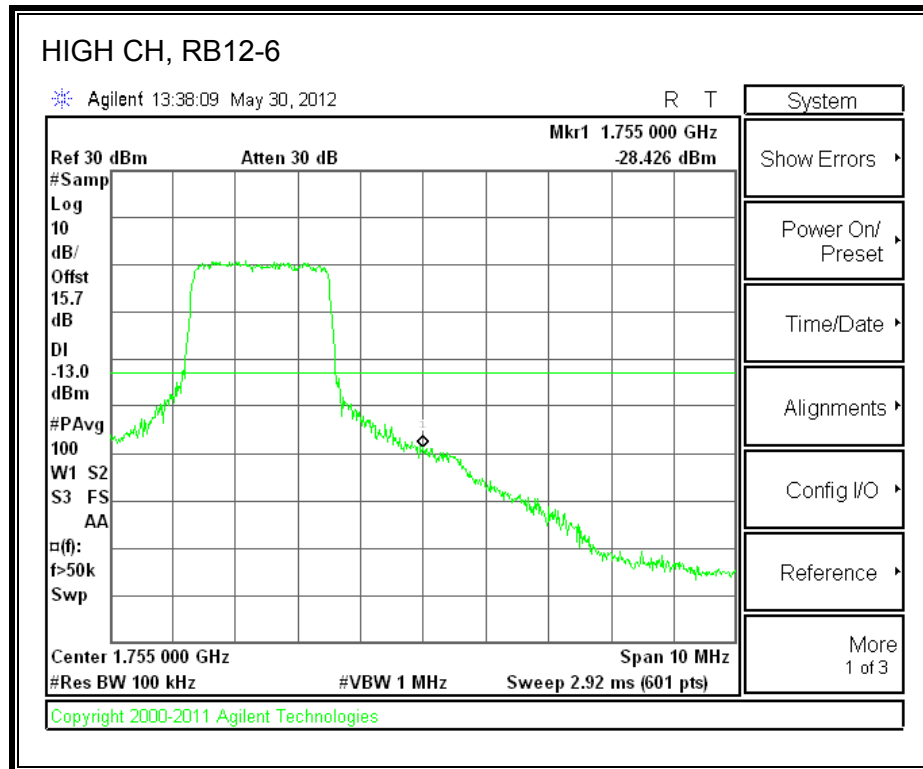

LTE QPSK Band 4 (5.0 MHz BAND WIDTH)

LTE 16QAM Band 4 (5.0 MHz BAND WIDTH)

LTE QPSK Band 4 (10.0 MHz BAND WIDTH)

LTE 16QAM Band 4 (10.0 MHz BAND WIDTH)

LTE QPSK Band 4 (15.0 MHz BAND WIDTH)

LTE 16QAM Band 4 (15.0 MHz BAND WIDTH)

LTE QPSK Band 4 (20.0 MHz BAND WIDTH)

LTE 16QAM Band 4 (20.0 MHz BAND WIDTH)

8.2.3. A1428 LAT PORT LTE BAND 17

LTE QPSK Band 17 (5.0 MHz BAND WIDTH)

LTE 16QAM Band 17 (5.0 MHz BAND WIDTH)

LTE QPSK Band 17 (10.0 MHz BAND WIDTH)