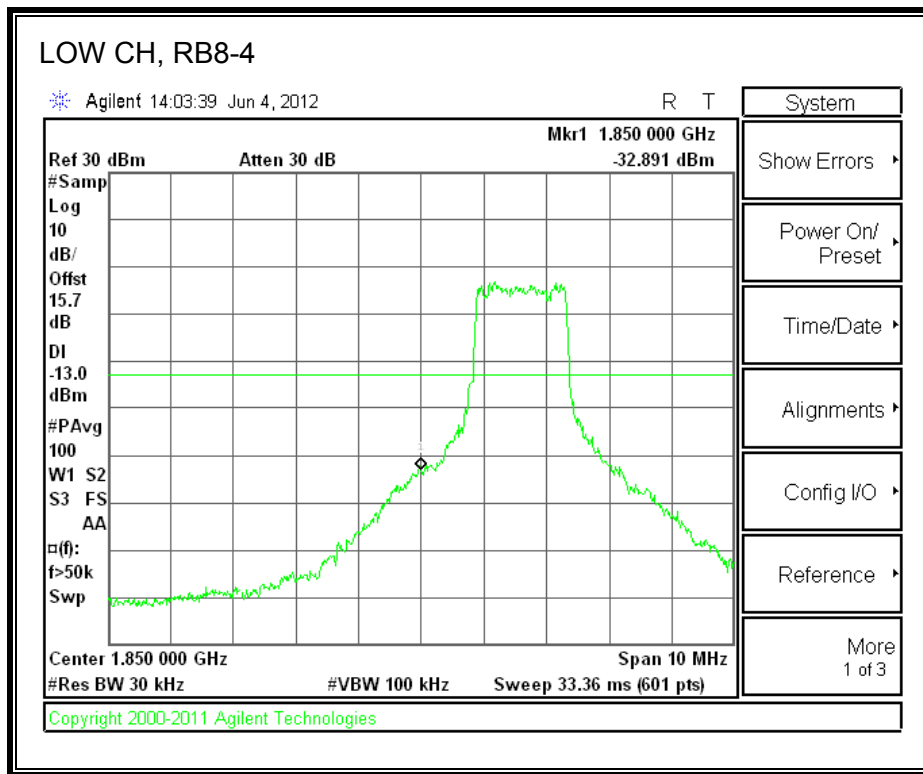

LTE QPSK Band 25 (15.0 MHz BAND WIDTH)

LTE 16QAM Band 2 (15.0 MHz BAND WIDTH)

LTE QPSK Band 25 (20.0 MHz BAND WIDTH)

LTE 16QAM Band 25 (20.0 MHz BAND WIDTH)

8.2.7. A1428 LAT PORT LTE BAND 2

LTE QPSK Band 2 (1.4 MHz BAND WIDTH)

LTE 16QAM Band 2 (1.4 MHz BAND WIDTH)

LTE QPSK Band 2 (3.0 MHz BAND WIDTH)

LTE 16QAM Band 2 (3.0 MHz BAND WIDTH)

LTE QPSK Band 5 (5.0 MHz BAND WIDTH)

LTE 16QAM Band 2 (5.0 MHz BAND WIDTH)

LTE QPSK Band 2 (10.0 MHz BAND WIDTH)

LTE 16QAM Band 2 (10.0 MHz BAND WIDTH)

LTE QPSK Band 2 (15.0 MHz BAND WIDTH)

LTE 16QAM Band 2 (15.0 MHz BAND WIDTH)

LTE QPSK Band 2 (20.0 MHz BAND WIDTH)

LTE 16QAM Band 2 (20.0 MHz BAND WIDTH)

8.2.8. A1428 UAT PORT LTE BAND 4