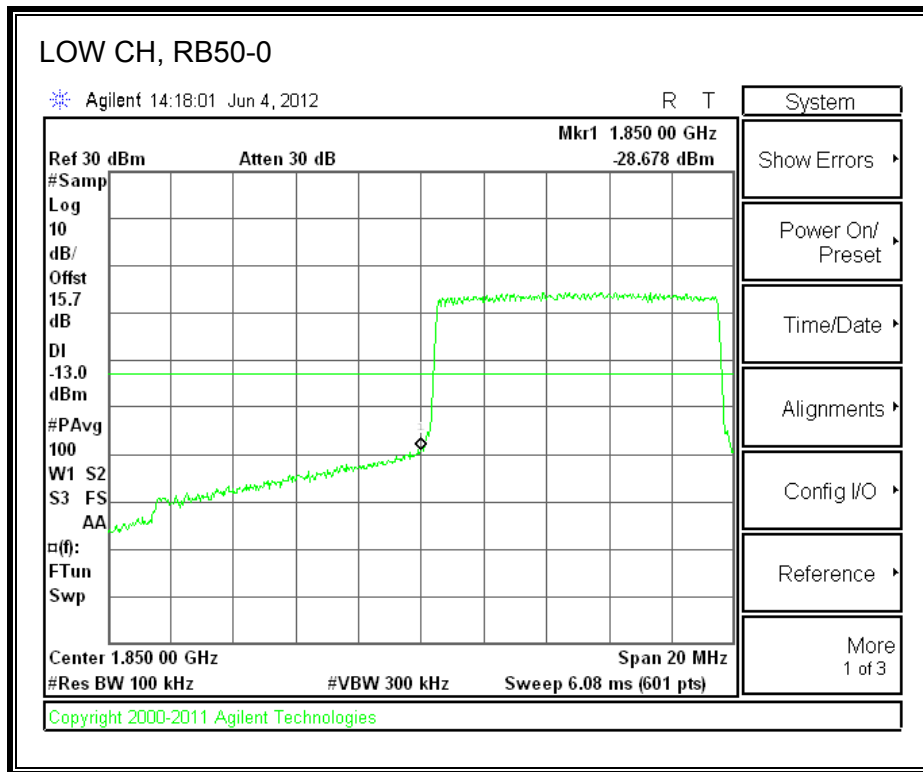

LTE QPSK Band 25 (15.0 MHz BAND WIDTH)

LTE 16QAM Band 2 (15.0 MHz BAND WIDTH)

LTE QPSK Band 25 (20.0 MHz BAND WIDTH)

LTE 16QAM Band 25 (20.0 MHz BAND WIDTH)

8.2.7. A1428 LAT PORT LTE BAND 2

LTE QPSK Band 2 (1.4 MHz BAND WIDTH)

LTE 16QAM Band 2 (1.4 MHz BAND WIDTH)

LTE QPSK Band 2 (3.0 MHz BAND WIDTH)

LTE 16QAM Band 2 (3.0 MHz BAND WIDTH)

LTE QPSK Band 5 (5.0 MHz BAND WIDTH)

LTE 16QAM Band 2 (5.0 MHz BAND WIDTH)

LTE QPSK Band 2 (10.0 MHz BAND WIDTH)

LTE 16QAM Band 2 (10.0 MHz BAND WIDTH)

LTE QPSK Band 2 (15.0 MHz BAND WIDTH)

LTE 16QAM Band 2 (15.0 MHz BAND WIDTH)

LTE QPSK Band 2 (20.0 MHz BAND WIDTH)

LTE 16QAM Band 2 (20.0 MHz BAND WIDTH)

8.2.8. A1428 UAT PORT LTE BAND 4