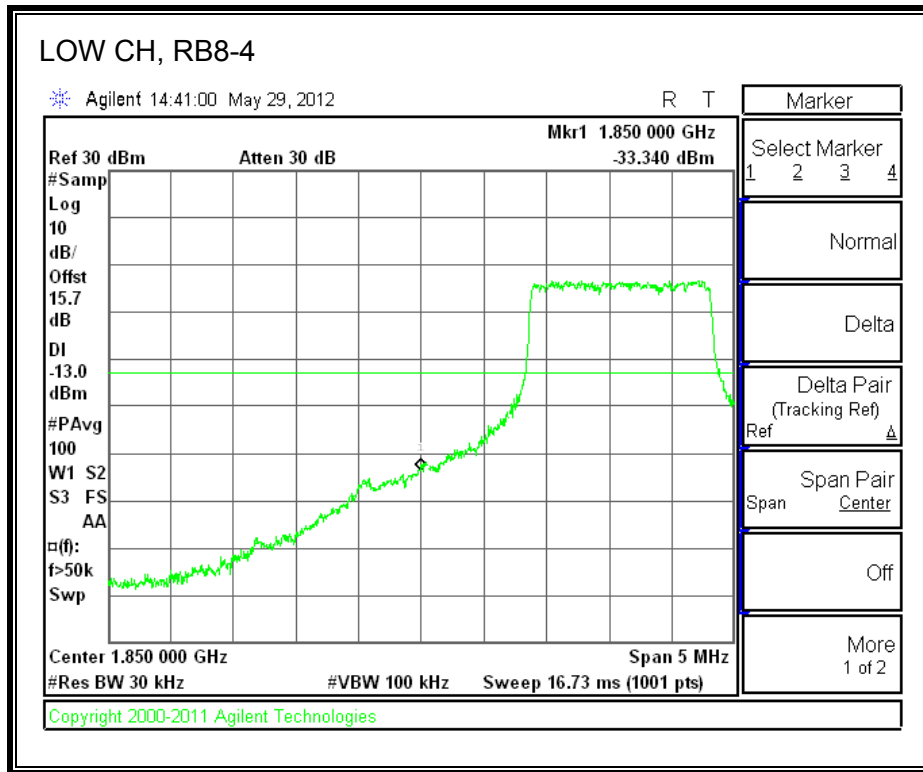

LTE QPSK Band 13, 793 - 805MHz (10MHz Bandwidth)

LTE 16QAM Band 13, 793 - 805MHz (10MHz Bandwidth)

8.2.6. A1429 UAT PORT LTE BAND 25

LTE QPSK Band 25 (1.4 MHz BAND WIDTH)

LTE 16QAM Band 25 (1.4 MHz BAND WIDTH)

LTE QPSK Band 25 (3.0 MHz BAND WIDTH)

LTE 16QAM Band 25 (3.0 MHz BAND WIDTH)

LTE QPSK Band 25 (5.0 MHz BAND WIDTH)

LTE 16QAM Band 25 (5.0 MHz BAND WIDTH)

LTE QPSK Band 25 (10.0 MHz BAND WIDTH)

LTE 16QAM Band 25 (10.0 MHz BAND WIDTH)

LTE QPSK Band 25 (15.0 MHz BAND WIDTH)

LTE 16QAM Band 2 (15.0 MHz BAND WIDTH)

LTE QPSK Band 25 (20.0 MHz BAND WIDTH)

LTE 16QAM Band 25 (20.0 MHz BAND WIDTH)

8.2.7. A1428 LAT PORT LTE BAND 2

LTE QPSK Band 2 (1.4 MHz BAND WIDTH)

LTE 16QAM Band 2 (1.4 MHz BAND WIDTH)

LTE QPSK Band 2 (3.0 MHz BAND WIDTH)

LTE 16QAM Band 2 (3.0 MHz BAND WIDTH)

LTE QPSK Band 5 (5.0 MHz BAND WIDTH)

LTE 16QAM Band 2 (5.0 MHz BAND WIDTH)

LTE QPSK Band 2 (10.0 MHz BAND WIDTH)