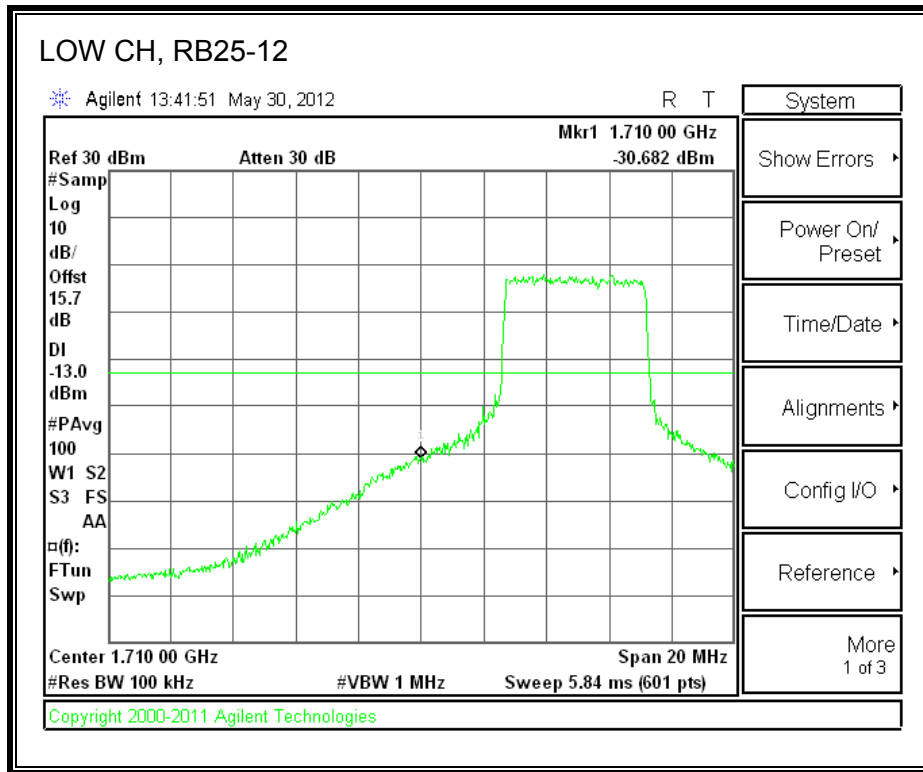

LTE QPSK Band 4 (5.0 MHz BAND WIDTH)

LTE 16QAM Band 4 (5.0 MHz BAND WIDTH)

LTE QPSK Band 4 (10.0 MHz BAND WIDTH)

LTE 16QAM Band 4 (10.0 MHz BAND WIDTH)

LTE QPSK Band 4 (15.0 MHz BAND WIDTH)

LTE 16QAM Band 4 (15.0 MHz BAND WIDTH)

LTE QPSK Band 4 (20.0 MHz BAND WIDTH)

LTE 16QAM Band 4 (20.0 MHz BAND WIDTH)

8.2.3. A1428 LAT PORT LTE BAND 17

LTE QPSK Band 17 (5.0 MHz BAND WIDTH)

LTE 16QAM Band 17 (5.0 MHz BAND WIDTH)

LTE QPSK Band 17 (10.0 MHz BAND WIDTH)