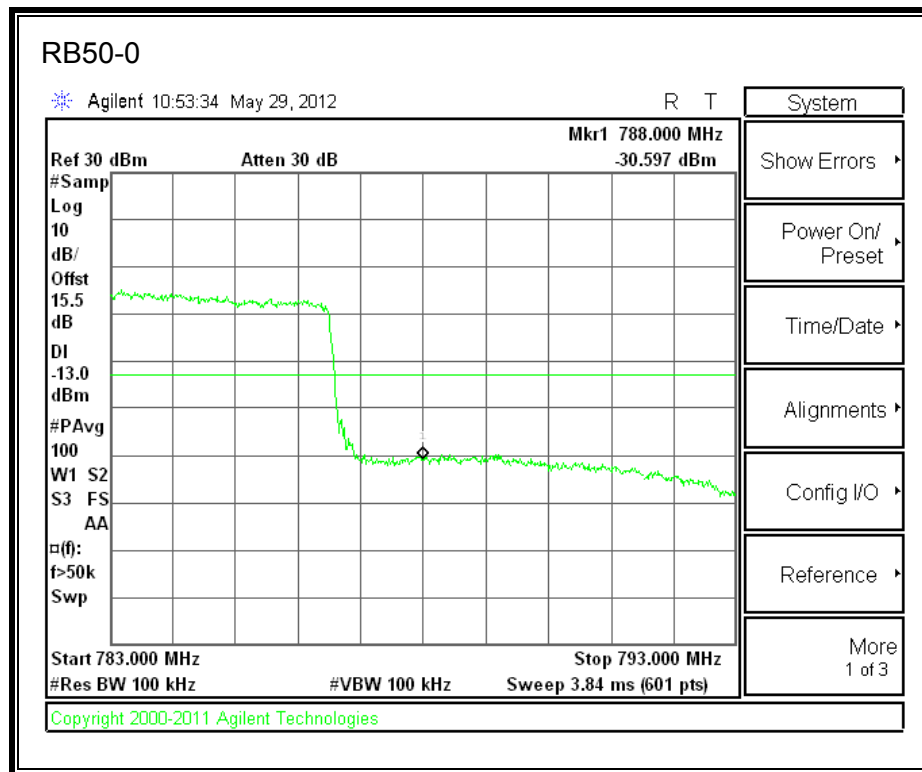

LTE 16QAM 784.5MHz Band 13, 763-775MHz (5MHz Bandwidth)

LTE QPSK 784.5MHz Band 13, 793 - 805MHz (5MHz Bandwidth)

LTE 16QAM 784.5MHz Band 13, 793 - 805MHz (5MHz Bandwidth)

LTE QPSK 782MHz Band 13, 775 - 777MHz (10MHz Bandwidth)

LTE 16QAM Band 13, 775 - 777MHz (10MHz Bandwidth)

LTE QPSK 782MHz Band 13, 783 - 793MHz (10MHz Bandwidth)

LTE 16QAM Band 13, 782MHz 783 - 793MHz (10MHz Bandwidth)

LTE QPSK 782MHz Band 13, 763 - 775MHz (10MHz Bandwidth)

LTE QPSK Band 13, 793 - 805MHz (10MHz Bandwidth)

LTE 16QAM Band 13, 793 - 805MHz (10MHz Bandwidth)

8.2.6. A1429 UAT PORT LTE BAND 25

LTE QPSK Band 25 (1.4 MHz BAND WIDTH)

LTE 16QAM Band 25 (1.4 MHz BAND WIDTH)