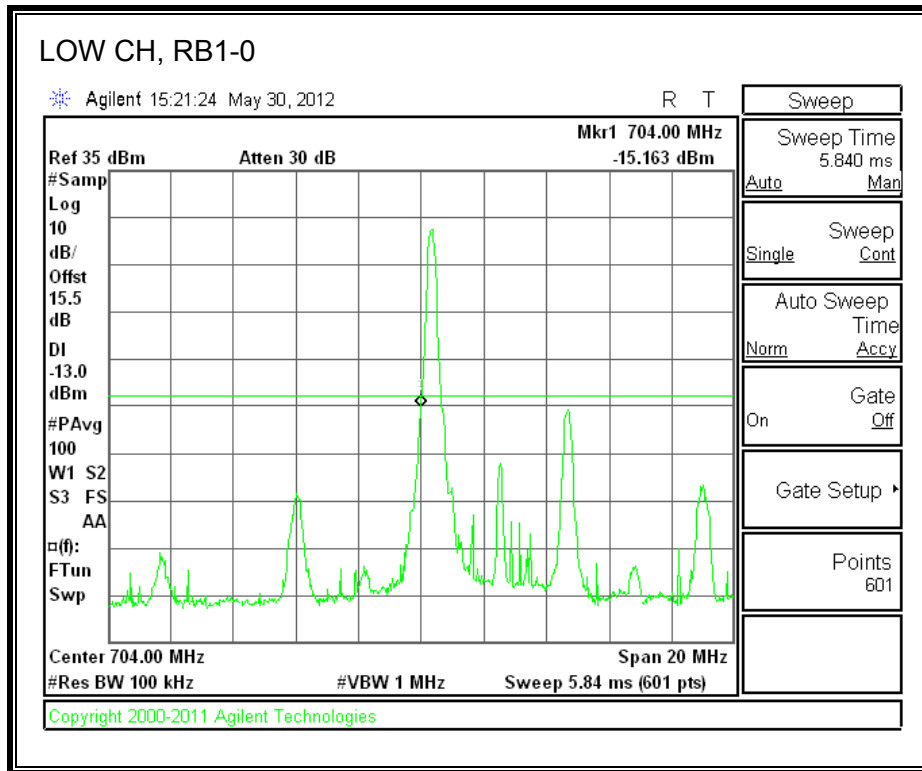

LTE QPSK Band 4 (5.0 MHz BAND WIDTH)

LTE 16QAM Band 4 (5.0 MHz BAND WIDTH)

LTE QPSK Band 4 (10.0 MHz BAND WIDTH)

LTE 16QAM Band 4 (10.0 MHz BAND WIDTH)

LTE QPSK Band 4 (15.0 MHz BAND WIDTH)

LTE 16QAM Band 4 (15.0 MHz BAND WIDTH)

LTE QPSK Band 4 (20.0 MHz BAND WIDTH)

LTE 16QAM Band 4 (20.0 MHz BAND WIDTH)

8.2.3. A1428 LAT PORT LTE BAND 17

LTE QPSK Band 17 (5.0 MHz BAND WIDTH)

LTE 16QAM Band 17 (5.0 MHz BAND WIDTH)

LTE QPSK Band 17 (10.0 MHz BAND WIDTH)

LTE 16QAM Band 17 (10.0 MHz BAND WIDTH)

8.2.4. A1428 LAT PORT LTE BAND 5

LTE QPSK Band 5 (1.4 MHz BAND WIDTH)

LTE 16QAM Band 4 (1.4 MHz BAND WIDTH)

LTE QPSK Band 5 (3.0 MHz BAND WIDTH)

LTE 16QAM Band 5 (3.0 MHz BAND WIDTH)

LTE QPSK Band 5 (5.0 MHz BAND WIDTH)

LTE 16QAM Band 5 (5.0 MHz BAND WIDTH)

LTE QPSK Band 5 (10.0 MHz BAND WIDTH)

LTE 16QAM Band 5 (10.0 MHz BAND WIDTH)

8.2.5. A1429 LAT PORT LTE BAND 13

LTE QPSK 779.5 MHz Band 13, 775 – 777MHz (5MHz Bandwidth)