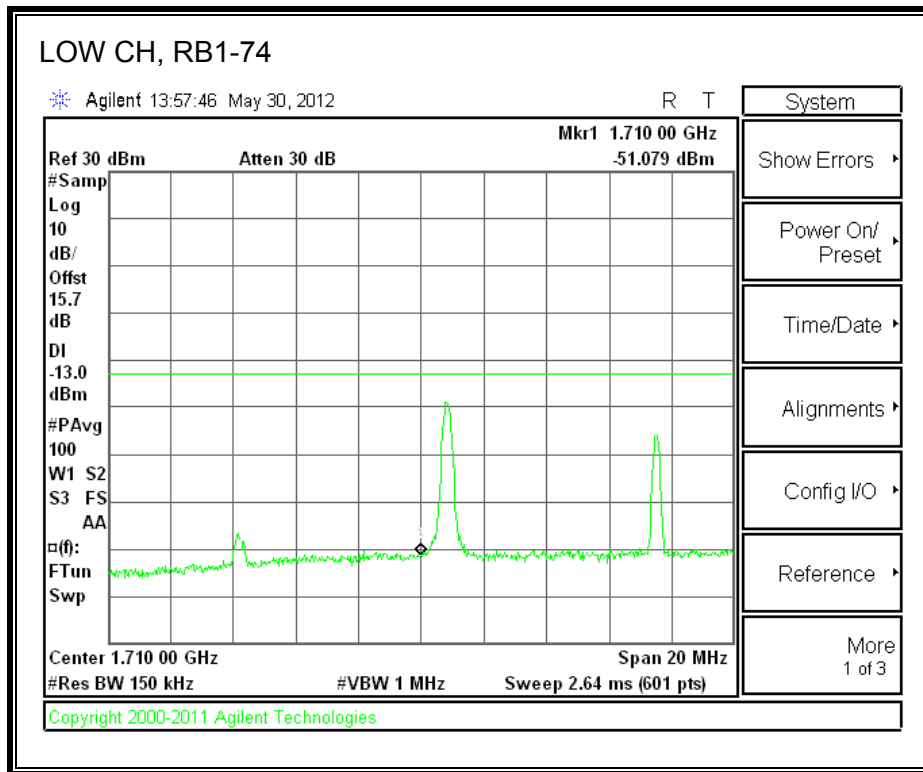

LTE QPSK Band 4 (5.0 MHz BAND WIDTH)

LTE 16QAM Band 4 (5.0 MHz BAND WIDTH)

LTE QPSK Band 4 (10.0 MHz BAND WIDTH)

LTE 16QAM Band 4 (10.0 MHz BAND WIDTH)

LTE QPSK Band 4 (15.0 MHz BAND WIDTH)

LTE 16QAM Band 4 (15.0 MHz BAND WIDTH)

LTE QPSK Band 4 (20.0 MHz BAND WIDTH)

LTE 16QAM Band 4 (20.0 MHz BAND WIDTH)

8.2.3. A1428 LAT PORT LTE BAND 17

LTE QPSK Band 17 (5.0 MHz BAND WIDTH)

LTE 16QAM Band 17 (5.0 MHz BAND WIDTH)

LTE QPSK Band 17 (10.0 MHz BAND WIDTH)