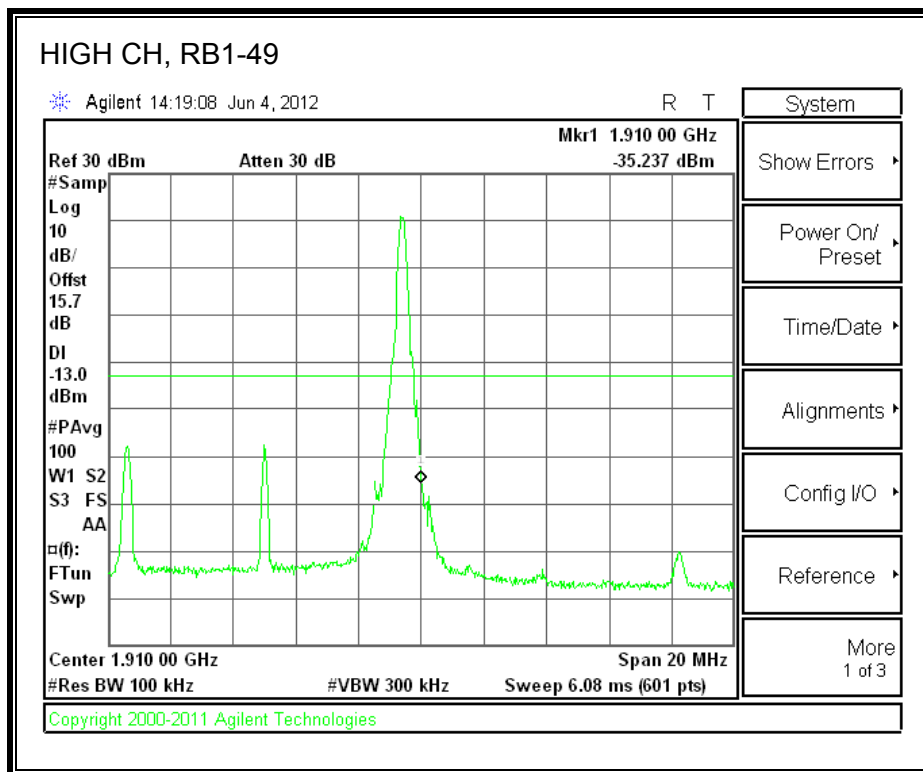

LTE QPSK Band 25 (15.0 MHz BAND WIDTH)

LTE 16QAM Band 2 (15.0 MHz BAND WIDTH)

LTE QPSK Band 25 (20.0 MHz BAND WIDTH)

LTE 16QAM Band 25 (20.0 MHz BAND WIDTH)

8.2.7. A1428 LAT PORT LTE BAND 2

LTE QPSK Band 2 (1.4 MHz BAND WIDTH)

LTE 16QAM Band 2 (1.4 MHz BAND WIDTH)

LTE QPSK Band 2 (3.0 MHz BAND WIDTH)

LTE 16QAM Band 2 (3.0 MHz BAND WIDTH)

LTE QPSK Band 5 (5.0 MHz BAND WIDTH)

LTE 16QAM Band 2 (5.0 MHz BAND WIDTH)

LTE QPSK Band 2 (10.0 MHz BAND WIDTH)

LTE 16QAM Band 2 (10.0 MHz BAND WIDTH)

LTE QPSK Band 2 (15.0 MHz BAND WIDTH)

LTE 16QAM Band 2 (15.0 MHz BAND WIDTH)

LTE QPSK Band 2 (20.0 MHz BAND WIDTH)

LTE 16QAM Band 2 (20.0 MHz BAND WIDTH)

8.2.8. A1428 UAT PORT LTE BAND 4

LTE QPSK Band 4 (1.4 MHz BAND WIDTH)

LTE 16QAM Band 4 (1.4 MHz BAND WIDTH)

LTE QPSK Band 4 (3.0 MHz BAND WIDTH)

LTE 16QAM Band 4 (3.0 MHz BAND WIDTH)

LTE QPSK Band 4 (5.0 MHz BAND WIDTH)

LTE 16QAM Band 4 (5.0 MHz BAND WIDTH)