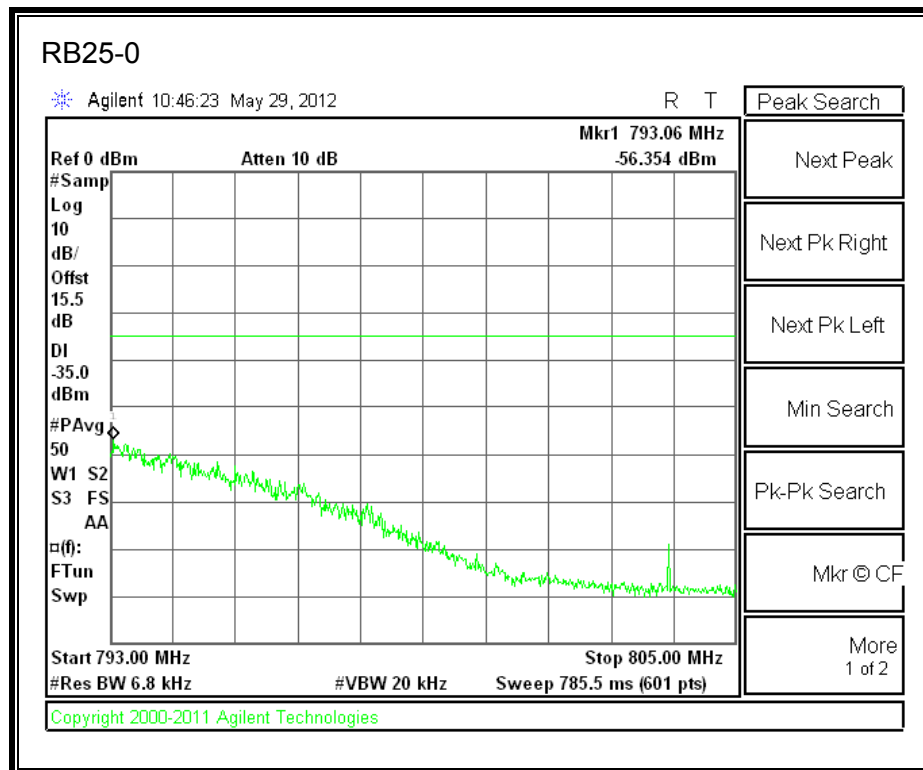

LTE 16QAM 784.5MHz Band 13, 775 - 777MHz (5MHz Bandwidth)

LTE QPSK 784.5MHz Band 13, 783 - 793MHz (5MHz Bandwidth)

LTE 16QAM 784.5MHz Band 13, 783 - 793MHz (5MHz Bandwidth)

LTE QPSK 784.5MHz Band 13, 763 - 775MHz (5MHz Bandwidth)

LTE 16QAM 784.5MHz Band 13, 763-775MHz (5MHz Bandwidth)

LTE QPSK 784.5MHz Band 13, 793 - 805MHz (5MHz Bandwidth)

LTE 16QAM 784.5MHz Band 13, 793 - 805MHz (5MHz Bandwidth)

LTE QPSK 782MHz Band 13, 775 - 777MHz (10MHz Bandwidth)

LTE 16QAM Band 13, 775 - 777MHz (10MHz Bandwidth)

LTE QPSK 782MHz Band 13, 783 - 793MHz (10MHz Bandwidth)

LTE 16QAM Band 13, 782MHz 783 - 793MHz (10MHz Bandwidth)

LTE QPSK 782MHz Band 13, 763 - 775MHz (10MHz Bandwidth)

LTE QPSK Band 13, 793 - 805MHz (10MHz Bandwidth)

LTE 16QAM Band 13, 793 - 805MHz (10MHz Bandwidth)

8.2.6. A1429 UAT PORT LTE BAND 25

LTE QPSK Band 25 (1.4 MHz BAND WIDTH)

LTE 16QAM Band 25 (1.4 MHz BAND WIDTH)