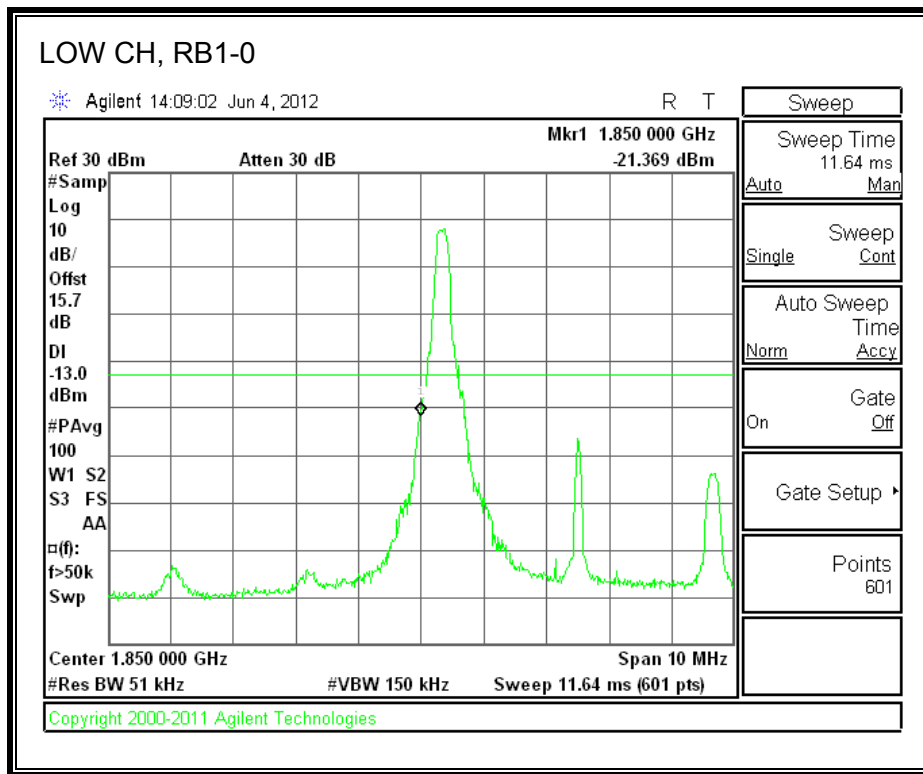

LTE QPSK Band 25 (15.0 MHz BAND WIDTH)

LTE 16QAM Band 2 (15.0 MHz BAND WIDTH)

LTE QPSK Band 25 (20.0 MHz BAND WIDTH)

LTE 16QAM Band 25 (20.0 MHz BAND WIDTH)

8.2.7. A1428 LAT PORT LTE BAND 2

LTE QPSK Band 2 (1.4 MHz BAND WIDTH)

LTE 16QAM Band 2 (1.4 MHz BAND WIDTH)

LTE QPSK Band 2 (3.0 MHz BAND WIDTH)

LTE 16QAM Band 2 (3.0 MHz BAND WIDTH)

LTE QPSK Band 5 (5.0 MHz BAND WIDTH)

LTE 16QAM Band 2 (5.0 MHz BAND WIDTH)

LTE QPSK Band 2 (10.0 MHz BAND WIDTH)

LTE 16QAM Band 2 (10.0 MHz BAND WIDTH)

LTE QPSK Band 2 (15.0 MHz BAND WIDTH)

LTE 16QAM Band 2 (15.0 MHz BAND WIDTH)

LTE QPSK Band 2 (20.0 MHz BAND WIDTH)

LTE 16QAM Band 2 (20.0 MHz BAND WIDTH)

8.2.8. A1428 UAT PORT LTE BAND 4