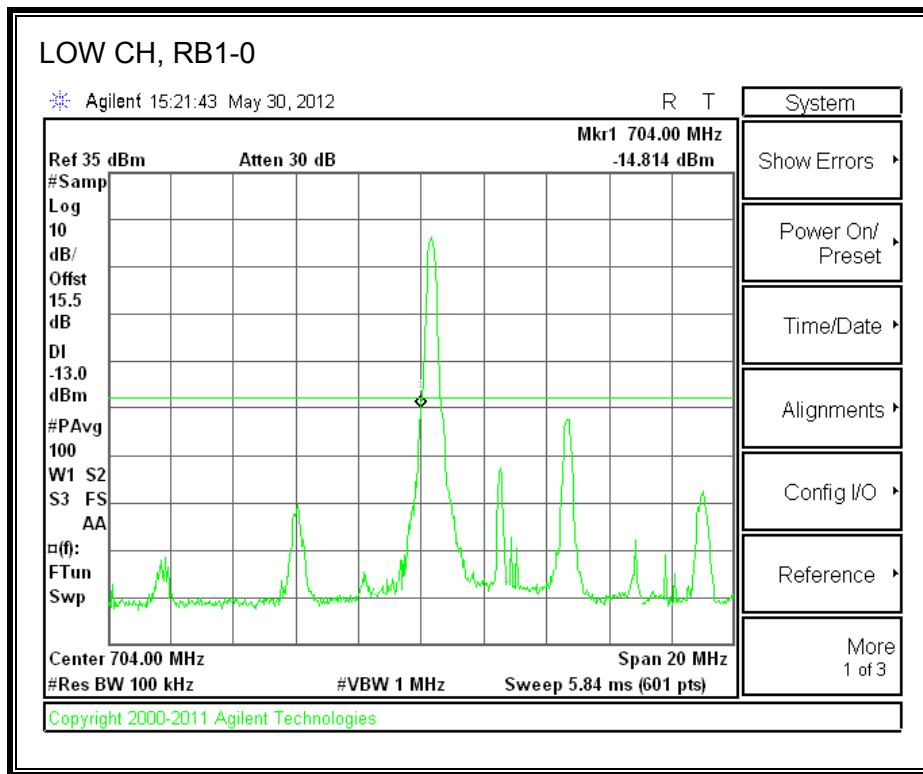

LTE QPSK Band 4 (5.0 MHz BAND WIDTH)

LTE 16QAM Band 4 (5.0 MHz BAND WIDTH)

LTE QPSK Band 4 (10.0 MHz BAND WIDTH)

LTE 16QAM Band 4 (10.0 MHz BAND WIDTH)

LTE QPSK Band 4 (15.0 MHz BAND WIDTH)

LTE 16QAM Band 4 (15.0 MHz BAND WIDTH)

LTE QPSK Band 4 (20.0 MHz BAND WIDTH)

LTE 16QAM Band 4 (20.0 MHz BAND WIDTH)

8.2.3. A1428 LAT PORT LTE BAND 17

LTE QPSK Band 17 (5.0 MHz BAND WIDTH)

LTE 16QAM Band 17 (5.0 MHz BAND WIDTH)

LTE QPSK Band 17 (10.0 MHz BAND WIDTH)

LTE 16QAM Band 17 (10.0 MHz BAND WIDTH)

8.2.4. A1428 LAT PORT LTE BAND 5

LTE QPSK Band 5 (1.4 MHz BAND WIDTH)

LTE 16QAM Band 4 (1.4 MHz BAND WIDTH)

LTE QPSK Band 5 (3.0 MHz BAND WIDTH)

LTE 16QAM Band 5 (3.0 MHz BAND WIDTH)