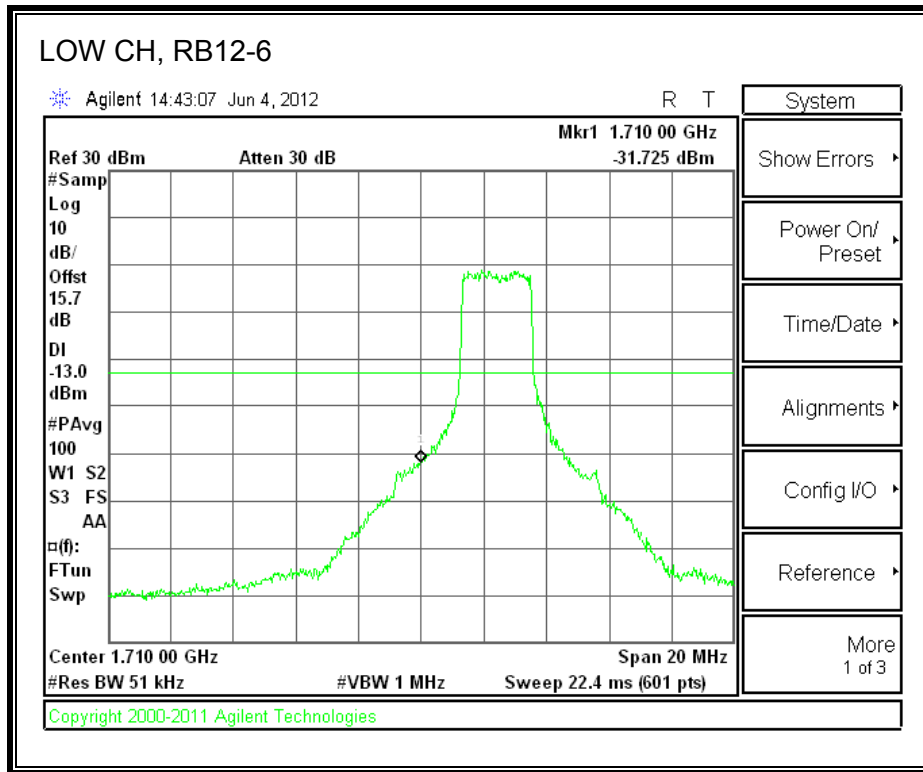

LTE 16QAM Band 2 (10.0 MHz BAND WIDTH)

LTE QPSK Band 2 (15.0 MHz BAND WIDTH)

LTE 16QAM Band 2 (15.0 MHz BAND WIDTH)

LTE QPSK Band 2 (20.0 MHz BAND WIDTH)

LTE 16QAM Band 2 (20.0 MHz BAND WIDTH)

8.2.8. A1428 UAT PORT LTE BAND 4

LTE QPSK Band 4 (1.4 MHz BAND WIDTH)

LTE 16QAM Band 4 (1.4 MHz BAND WIDTH)

LTE QPSK Band 4 (3.0 MHz BAND WIDTH)

LTE 16QAM Band 4 (3.0 MHz BAND WIDTH)

LTE QPSK Band 4 (5.0 MHz BAND WIDTH)

LTE 16QAM Band 4 (5.0 MHz BAND WIDTH)

LTE QPSK Band 4 (10.0 MHz BAND WIDTH)

LTE 16QAM Band 4 (10.0 MHz BAND WIDTH)

LTE QPSK Band 4 (15.0 MHz BAND WIDTH)

LTE 16QAM Band 4 (15.0 MHz BAND WIDTH)

LTE QPSK Band 4 (20.0 MHz BAND WIDTH)

LTE 16QAM Band 4 (20.0 MHz BAND WIDTH)

8.2.9. A1428 UAT PORT LTE BAND 17

LTE QPSK Band 17 (5.0 MHz BAND WIDTH)

LTE 16QAM Band 17 (5.0 MHz BAND WIDTH)

LTE QPSK Band 17 (10.0 MHz BAND WIDTH)

LTE 16QAM Band 17 (10.0 MHz BAND WIDTH)