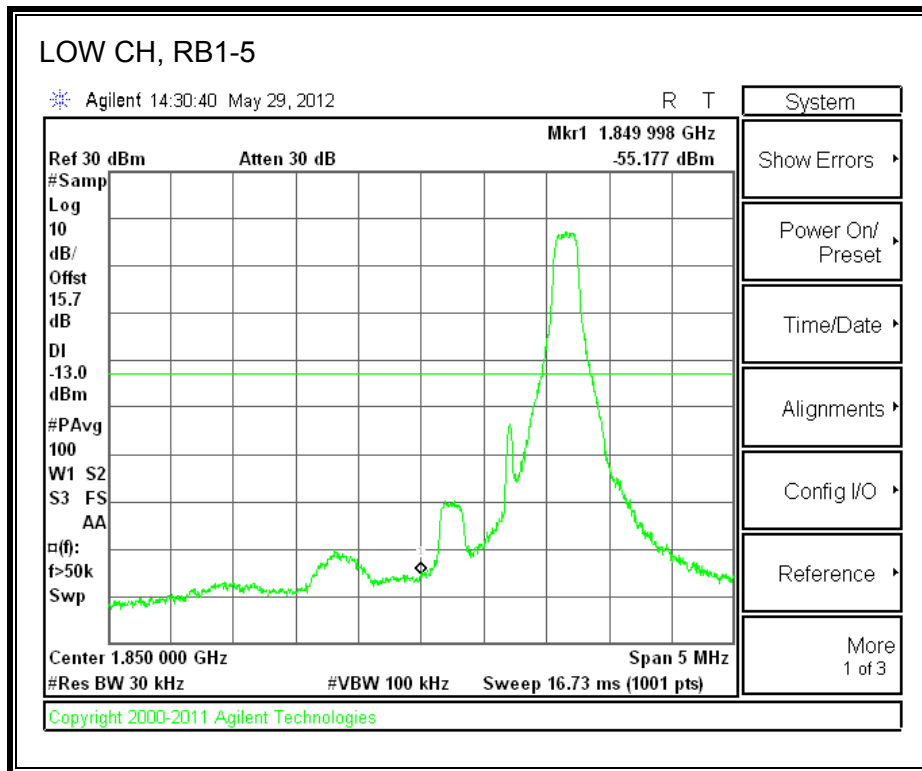

LTE 16QAM 784.5MHz Band 13, 763-775MHz (5MHz Bandwidth)

LTE QPSK 784.5MHz Band 13, 793 - 805MHz (5MHz Bandwidth)

LTE 16QAM 784.5MHz Band 13, 793 - 805MHz (5MHz Bandwidth)

LTE QPSK 782MHz Band 13, 775 - 777MHz (10MHz Bandwidth)

LTE 16QAM Band 13, 775 - 777MHz (10MHz Bandwidth)

LTE QPSK 782MHz Band 13, 783 - 793MHz (10MHz Bandwidth)

LTE 16QAM Band 13, 782MHz 783 - 793MHz (10MHz Bandwidth)

LTE QPSK 782MHz Band 13, 763 - 775MHz (10MHz Bandwidth)

LTE QPSK Band 13, 793 - 805MHz (10MHz Bandwidth)

LTE 16QAM Band 13, 793 - 805MHz (10MHz Bandwidth)

8.2.6. A1429 UAT PORT LTE BAND 25

LTE QPSK Band 25 (1.4 MHz BAND WIDTH)

LTE 16QAM Band 25 (1.4 MHz BAND WIDTH)

LTE QPSK Band 25 (3.0 MHz BAND WIDTH)

LTE 16QAM Band 25 (3.0 MHz BAND WIDTH)

LTE QPSK Band 25 (5.0 MHz BAND WIDTH)

LTE 16QAM Band 25 (5.0 MHz BAND WIDTH)

LTE QPSK Band 25 (10.0 MHz BAND WIDTH)

LTE 16QAM Band 25 (10.0 MHz BAND WIDTH)