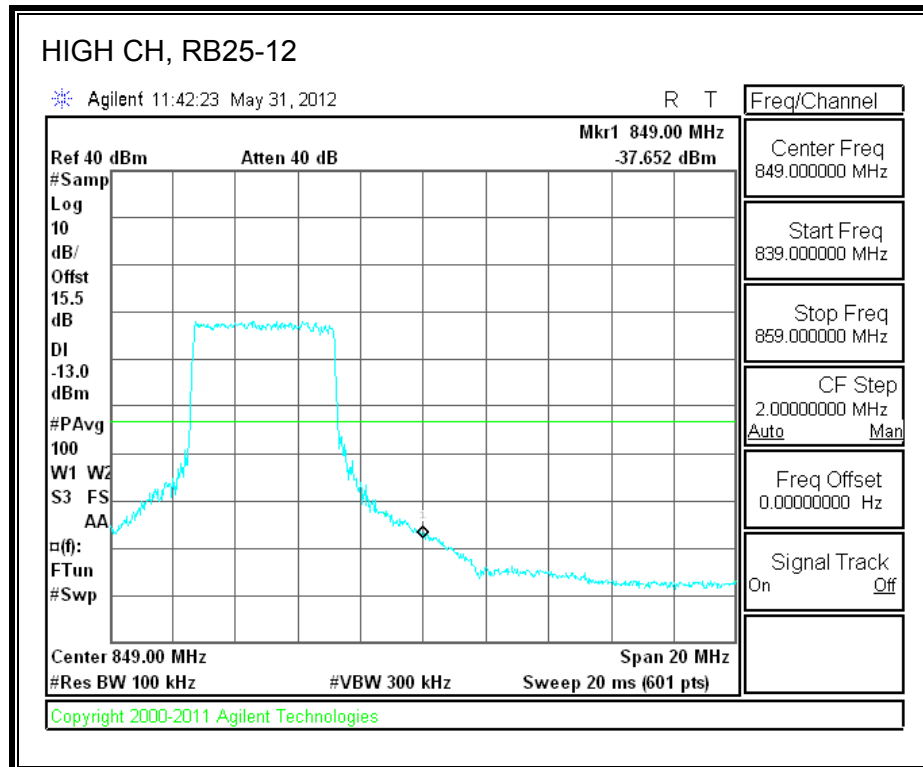

LTE QPSK Band 5 (5.0 MHz BAND WIDTH)

LTE 16QAM Band 5 (5.0 MHz BAND WIDTH)

LTE QPSK Band 5 (10.0 MHz BAND WIDTH)

LTE 16QAM Band 5 (10.0 MHz BAND WIDTH)

8.2.5. A1429 LAT PORT LTE BAND 13

LTE QPSK 779.5 MHz Band 13, 775 – 777MHz (5MHz Bandwidth)

LTE 16QAM 779.5MHz Band 13, 775 - 777MHz (5MHz Bandwidth)

LTE QPSK 779.5MHz Band 13, 783 - 793MHz (5MHz Bandwidth)

LTE 16QAM 779.5MHz Band 13, 783 - 793MHz (5MHz Bandwidth)

LTE QPSK 779.5MHz Band 13, 763 - 775MHz (5MHz Bandwidth)