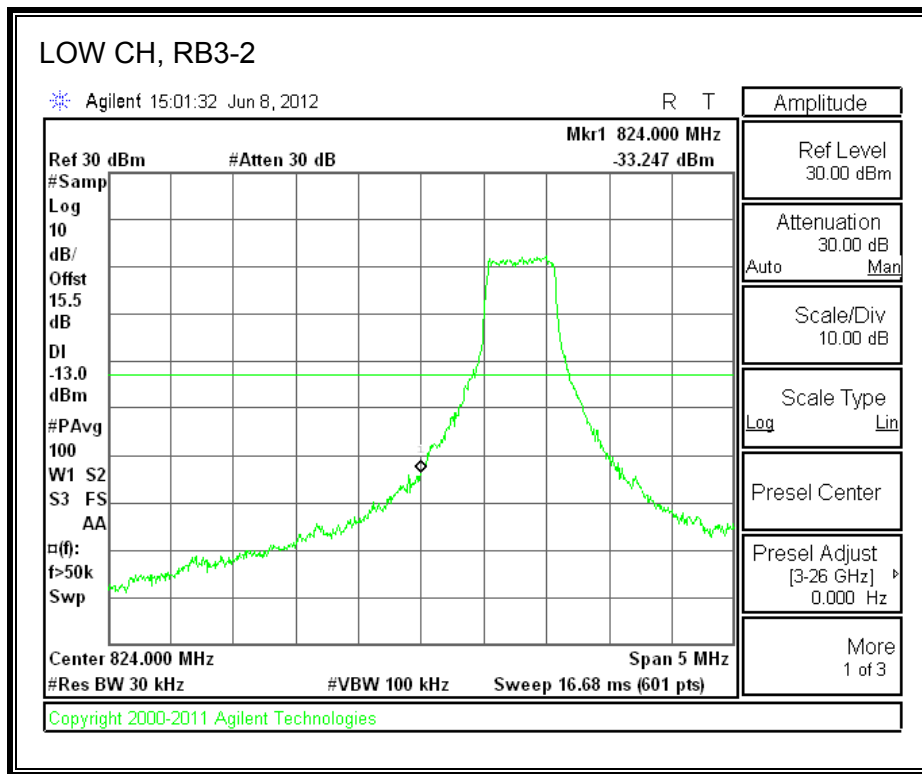

LTE QPSK Band 4 (20.0 MHz BAND WIDTH)

LTE 16QAM Band 4 (20.0 MHz BAND WIDTH)

8.2.3. A1428 LAT PORT LTE BAND 17

LTE QPSK Band 17 (5.0 MHz BAND WIDTH)

LTE 16QAM Band 17 (5.0 MHz BAND WIDTH)

LTE QPSK Band 17 (10.0 MHz BAND WIDTH)

LTE 16QAM Band 17 (10.0 MHz BAND WIDTH)

8.2.4. A1428 LAT PORT LTE BAND 5

LTE QPSK Band 5 (1.4 MHz BAND WIDTH)

LTE 16QAM Band 4 (1.4 MHz BAND WIDTH)

LTE QPSK Band 5 (3.0 MHz BAND WIDTH)

LTE 16QAM Band 5 (3.0 MHz BAND WIDTH)

LTE QPSK Band 5 (5.0 MHz BAND WIDTH)

LTE 16QAM Band 5 (5.0 MHz BAND WIDTH)

LTE QPSK Band 5 (10.0 MHz BAND WIDTH)

LTE 16QAM Band 5 (10.0 MHz BAND WIDTH)

8.2.5. A1429 LAT PORT LTE BAND 13

LTE QPSK 779.5 MHz Band 13, 775 – 777MHz (5MHz Bandwidth)

LTE 16QAM 779.5MHz Band 13, 775 - 777MHz (5MHz Bandwidth)

LTE QPSK 779.5MHz Band 13, 783 - 793MHz (5MHz Bandwidth)

LTE 16QAM 779.5MHz Band 13, 783 - 793MHz (5MHz Bandwidth)

LTE QPSK 779.5MHz Band 13, 763 - 775MHz (5MHz Bandwidth)