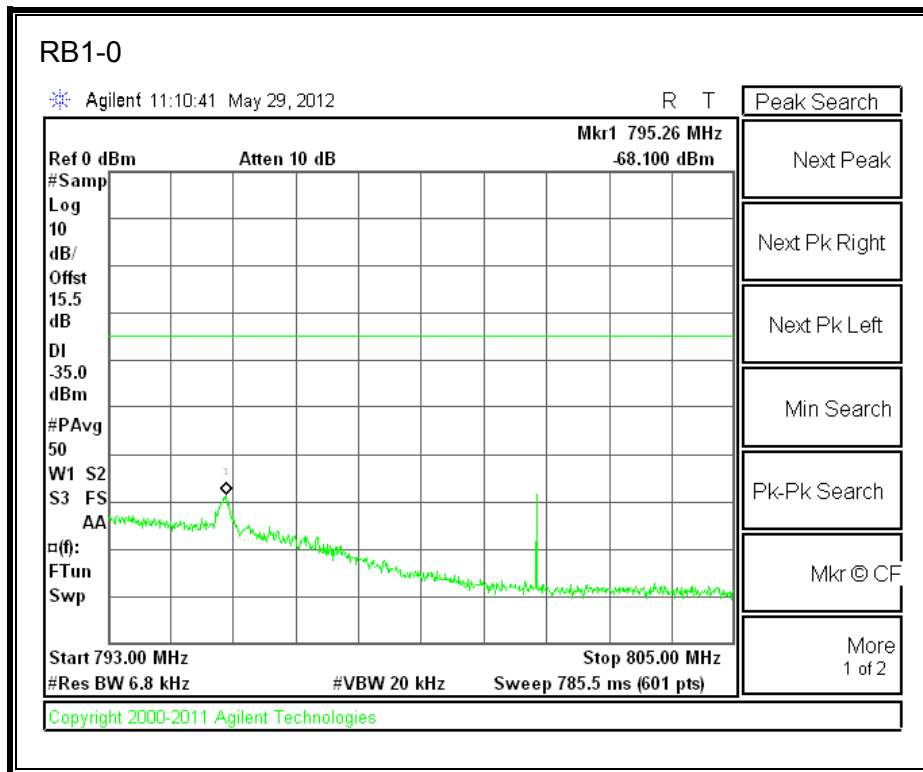

LTE 16QAM 784.5MHz Band 13, 763-775MHz (5MHz Bandwidth)

LTE QPSK 784.5MHz Band 13, 793 - 805MHz (5MHz Bandwidth)

LTE 16QAM 784.5MHz Band 13, 793 - 805MHz (5MHz Bandwidth)

LTE QPSK 782MHz Band 13, 775 - 777MHz (10MHz Bandwidth)

LTE 16QAM Band 13, 775 - 777MHz (10MHz Bandwidth)

LTE QPSK 782MHz Band 13, 783 - 793MHz (10MHz Bandwidth)

LTE 16QAM Band 13, 782MHz 783 - 793MHz (10MHz Bandwidth)

LTE QPSK 782MHz Band 13, 763 - 775MHz (10MHz Bandwidth)

LTE QPSK Band 13, 793 - 805MHz (10MHz Bandwidth)

LTE 16QAM Band 13, 793 - 805MHz (10MHz Bandwidth)

8.2.6. A1429 UAT PORT LTE BAND 25

LTE QPSK Band 25 (1.4 MHz BAND WIDTH)

LTE 16QAM Band 25 (1.4 MHz BAND WIDTH)

LTE QPSK Band 25 (3.0 MHz BAND WIDTH)

LTE 16QAM Band 25 (3.0 MHz BAND WIDTH)

LTE QPSK Band 25 (5.0 MHz BAND WIDTH)

LTE 16QAM Band 25 (5.0 MHz BAND WIDTH)

LTE QPSK Band 25 (10.0 MHz BAND WIDTH)

LTE 16QAM Band 25 (10.0 MHz BAND WIDTH)