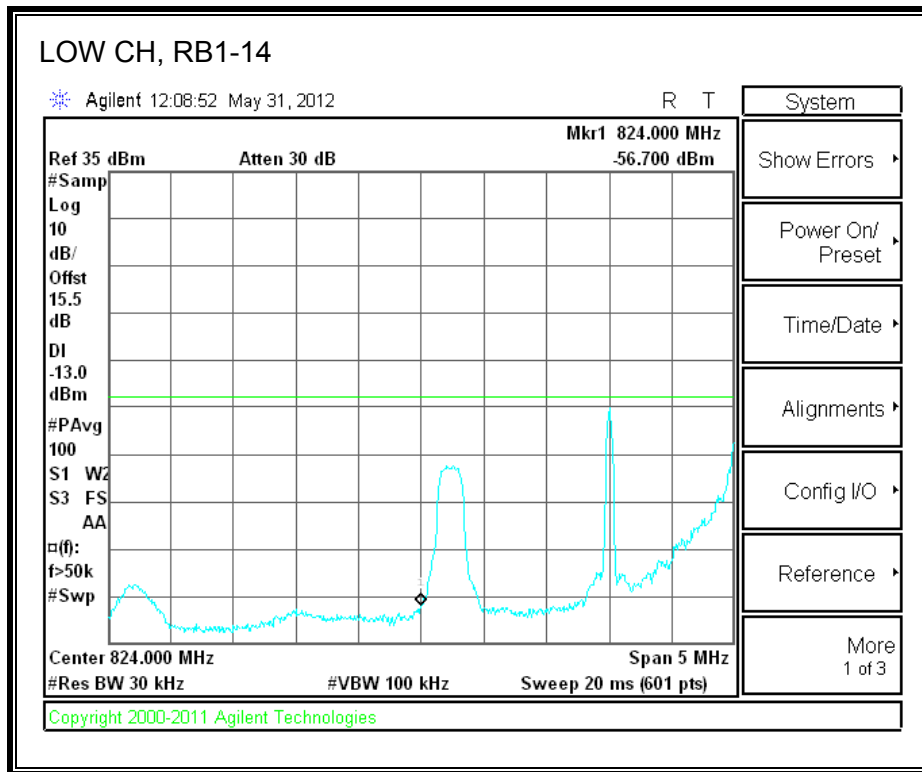

LTE 16QAM Band 17 (10.0 MHz BAND WIDTH)

8.2.4. A1428 LAT PORT LTE BAND 5

LTE QPSK Band 5 (1.4 MHz BAND WIDTH)

LTE 16QAM Band 4 (1.4 MHz BAND WIDTH)

LTE QPSK Band 5 (3.0 MHz BAND WIDTH)

LTE 16QAM Band 5 (3.0 MHz BAND WIDTH)

LTE QPSK Band 5 (5.0 MHz BAND WIDTH)

LTE 16QAM Band 5 (5.0 MHz BAND WIDTH)

LTE QPSK Band 5 (10.0 MHz BAND WIDTH)

LTE 16QAM Band 5 (10.0 MHz BAND WIDTH)

8.2.5. A1429 LAT PORT LTE BAND 13

LTE QPSK 779.5 MHz Band 13, 775 – 777MHz (5MHz Bandwidth)

LTE 16QAM 779.5MHz Band 13, 775 - 777MHz (5MHz Bandwidth)

LTE QPSK 779.5MHz Band 13, 783 - 793MHz (5MHz Bandwidth)

LTE 16QAM 779.5MHz Band 13, 783 - 793MHz (5MHz Bandwidth)

LTE QPSK 779.5MHz Band 13, 763 - 775MHz (5MHz Bandwidth)