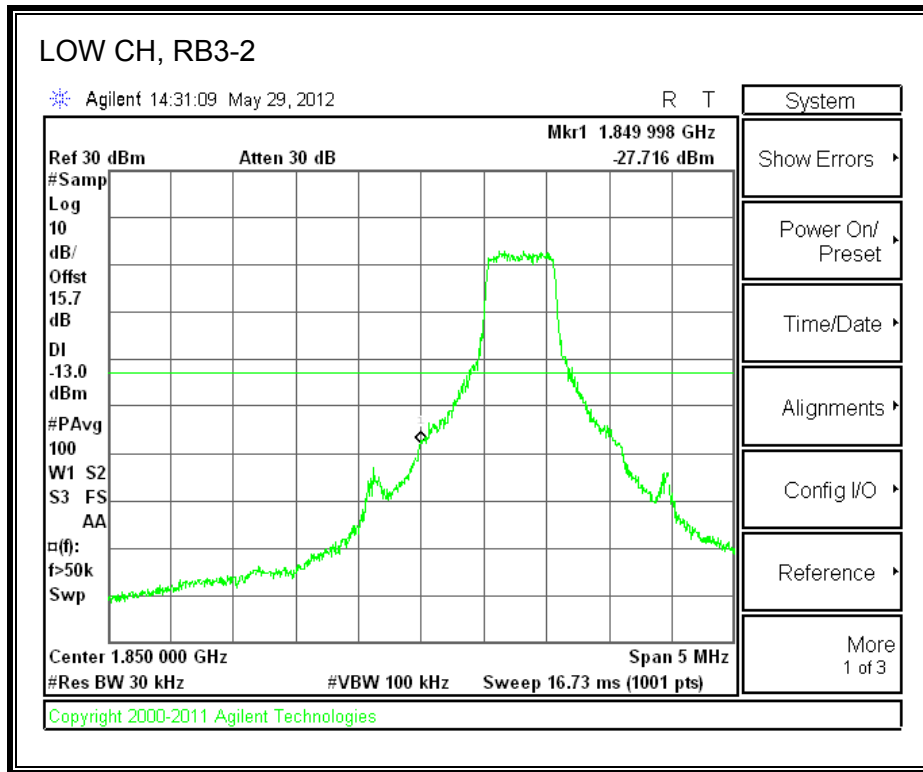

LTE 16QAM Band 13, 775 - 777MHz (10MHz Bandwidth)

LTE QPSK 782MHz Band 13, 783 - 793MHz (10MHz Bandwidth)

LTE 16QAM Band 13, 782MHz 783 - 793MHz (10MHz Bandwidth)

LTE QPSK 782MHz Band 13, 763 - 775MHz (10MHz Bandwidth)

LTE QPSK Band 13, 793 - 805MHz (10MHz Bandwidth)

LTE 16QAM Band 13, 793 - 805MHz (10MHz Bandwidth)

8.2.6. A1429 UAT PORT LTE BAND 25

LTE QPSK Band 25 (1.4 MHz BAND WIDTH)

LTE 16QAM Band 25 (1.4 MHz BAND WIDTH)

LTE QPSK Band 25 (3.0 MHz BAND WIDTH)

LTE 16QAM Band 25 (3.0 MHz BAND WIDTH)

LTE QPSK Band 25 (5.0 MHz BAND WIDTH)

LTE 16QAM Band 25 (5.0 MHz BAND WIDTH)

LTE QPSK Band 25 (10.0 MHz BAND WIDTH)

LTE 16QAM Band 25 (10.0 MHz BAND WIDTH)