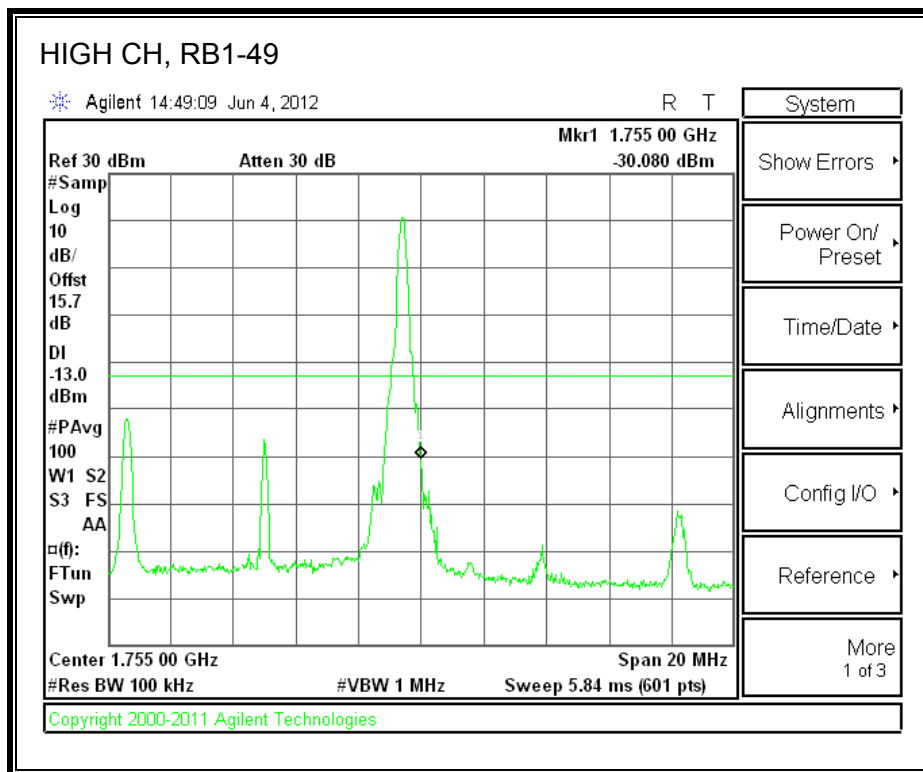

LTE 16QAM Band 2 (10.0 MHz BAND WIDTH)

LTE QPSK Band 2 (15.0 MHz BAND WIDTH)

LTE 16QAM Band 2 (15.0 MHz BAND WIDTH)

LTE QPSK Band 2 (20.0 MHz BAND WIDTH)

LTE 16QAM Band 2 (20.0 MHz BAND WIDTH)

8.2.8. A1428 UAT PORT LTE BAND 4

LTE QPSK Band 4 (1.4 MHz BAND WIDTH)

LTE 16QAM Band 4 (1.4 MHz BAND WIDTH)

LTE QPSK Band 4 (3.0 MHz BAND WIDTH)

LTE 16QAM Band 4 (3.0 MHz BAND WIDTH)

LTE QPSK Band 4 (5.0 MHz BAND WIDTH)

LTE 16QAM Band 4 (5.0 MHz BAND WIDTH)

LTE QPSK Band 4 (10.0 MHz BAND WIDTH)

LTE 16QAM Band 4 (10.0 MHz BAND WIDTH)

LTE QPSK Band 4 (15.0 MHz BAND WIDTH)

LTE 16QAM Band 4 (15.0 MHz BAND WIDTH)

LTE QPSK Band 4 (20.0 MHz BAND WIDTH)

LTE 16QAM Band 4 (20.0 MHz BAND WIDTH)

8.2.9. A1428 UAT PORT LTE BAND 17

LTE QPSK Band 17 (5.0 MHz BAND WIDTH)

LTE 16QAM Band 17 (5.0 MHz BAND WIDTH)

LTE QPSK Band 17 (10.0 MHz BAND WIDTH)

LTE 16QAM Band 17 (10.0 MHz BAND WIDTH)