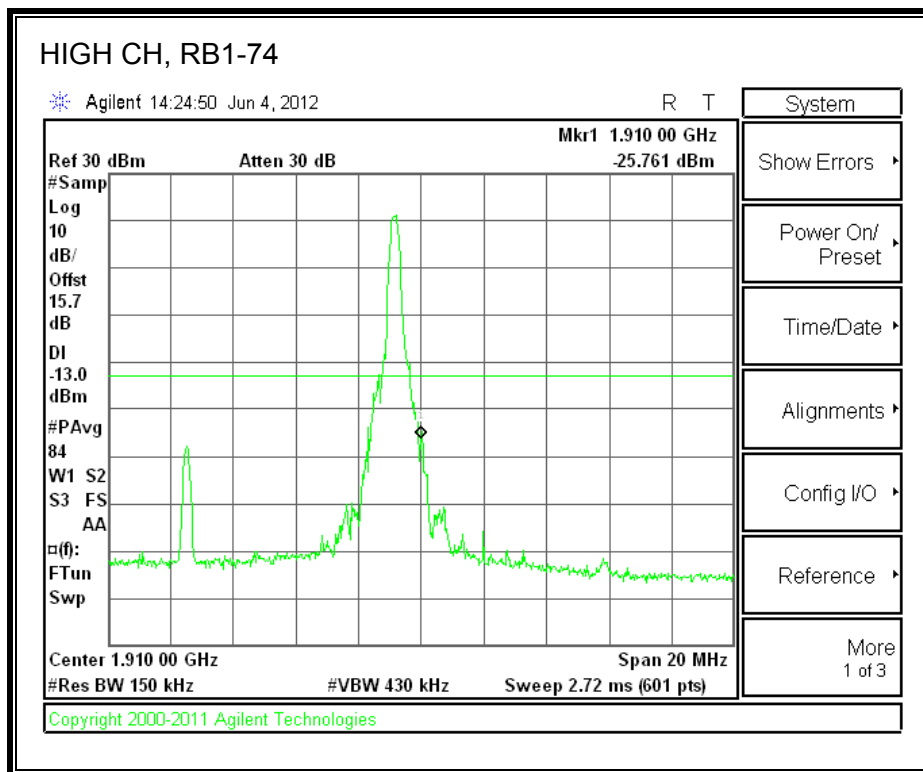

LTE 16QAM Band 2 (1.4 MHz BAND WIDTH)

LTE QPSK Band 2 (3.0 MHz BAND WIDTH)

LTE 16QAM Band 2 (3.0 MHz BAND WIDTH)

LTE QPSK Band 5 (5.0 MHz BAND WIDTH)

LTE 16QAM Band 2 (5.0 MHz BAND WIDTH)

LTE QPSK Band 2 (10.0 MHz BAND WIDTH)

LTE 16QAM Band 2 (10.0 MHz BAND WIDTH)

LTE QPSK Band 2 (15.0 MHz BAND WIDTH)

LTE 16QAM Band 2 (15.0 MHz BAND WIDTH)

LTE QPSK Band 2 (20.0 MHz BAND WIDTH)

LTE 16QAM Band 2 (20.0 MHz BAND WIDTH)

8.2.8. A1428 UAT PORT LTE BAND 4

LTE QPSK Band 4 (1.4 MHz BAND WIDTH)

LTE 16QAM Band 4 (1.4 MHz BAND WIDTH)

LTE QPSK Band 4 (3.0 MHz BAND WIDTH)

LTE 16QAM Band 4 (3.0 MHz BAND WIDTH)

LTE QPSK Band 4 (5.0 MHz BAND WIDTH)

LTE 16QAM Band 4 (5.0 MHz BAND WIDTH)

LTE QPSK Band 4 (10.0 MHz BAND WIDTH)

LTE 16QAM Band 4 (10.0 MHz BAND WIDTH)

LTE QPSK Band 4 (15.0 MHz BAND WIDTH)

LTE 16QAM Band 4 (15.0 MHz BAND WIDTH)

LTE QPSK Band 4 (20.0 MHz BAND WIDTH)

LTE 16QAM Band 4 (20.0 MHz BAND WIDTH)