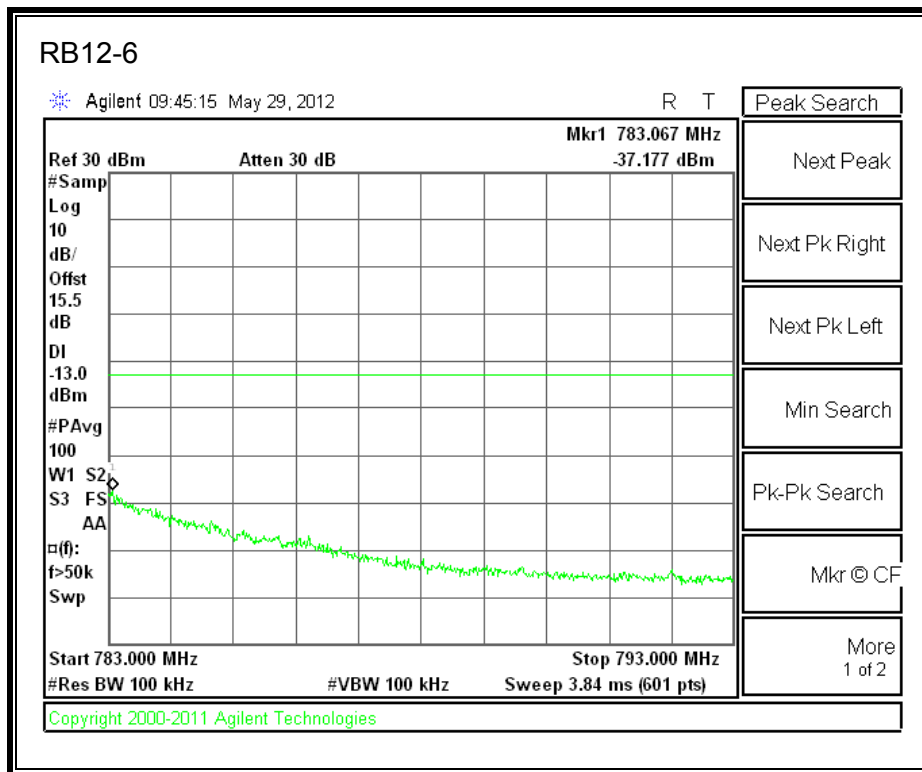

LTE QPSK Band 5 (5.0 MHz BAND WIDTH)

LTE 16QAM Band 5 (5.0 MHz BAND WIDTH)

LTE QPSK Band 5 (10.0 MHz BAND WIDTH)

LTE 16QAM Band 5 (10.0 MHz BAND WIDTH)

8.2.5. A1429 LAT PORT LTE BAND 13

LTE QPSK 779.5 MHz Band 13, 775 – 777MHz (5MHz Bandwidth)

LTE 16QAM 779.5MHz Band 13, 775 - 777MHz (5MHz Bandwidth)

LTE QPSK 779.5MHz Band 13, 783 - 793MHz (5MHz Bandwidth)

LTE 16QAM 779.5MHz Band 13, 783 - 793MHz (5MHz Bandwidth)

LTE QPSK 779.5MHz Band 13, 763 - 775MHz (5MHz Bandwidth)

LTE 16QAM 779.5MHz Band 13, 763-775MHz (5MHz Bandwidth)

LTE QPSK 779.5MHz Band 13, 793 - 805MHz (5MHz Bandwidth)

LTE 16QAM 779.5MHz Band 13, 793 - 805MHz (5MHz Bandwidth)

LTE QPSK 782 MHz Band 13, 775 - 777MHz (5MHz Bandwidth)

LTE 16QAM 782MHz Band 13, 775 - 777MHz (5MHz Bandwidth)

LTE QPSK 782MHz Band 13, 783 - 793MHz (5MHz Bandwidth)

LTE 16QAM 782MHz Band 13, 783 - 793MHz (5MHz Bandwidth)

LTE QPSK 782MHz Band 13, 763 - 775MHz (5MHz Bandwidth)