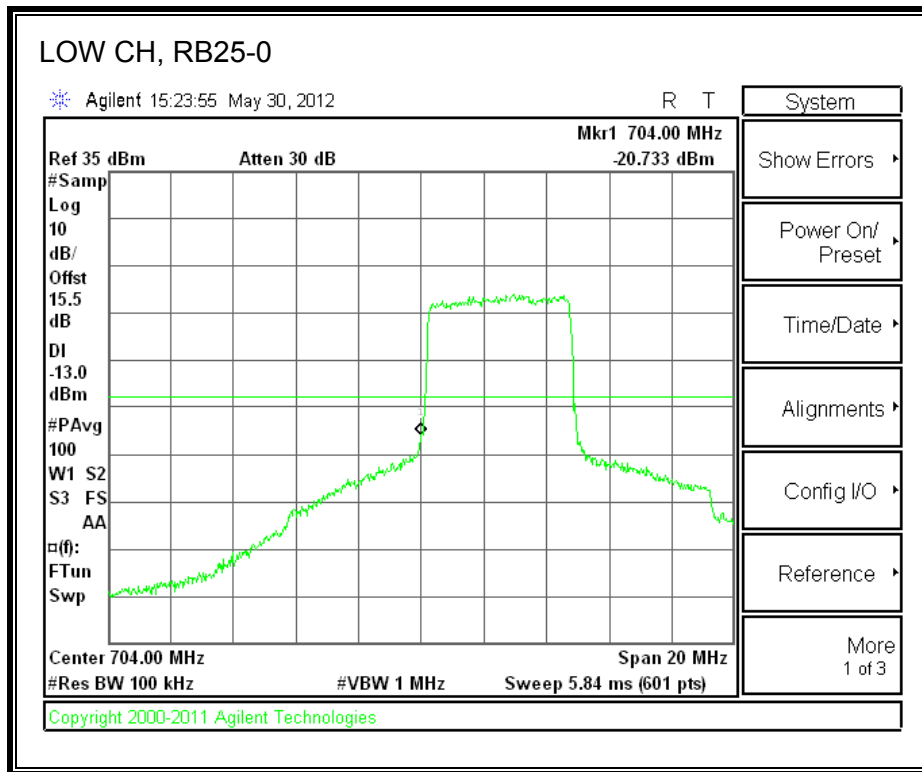

LTE QPSK Band 4 (20.0 MHz BAND WIDTH)

LTE 16QAM Band 4 (20.0 MHz BAND WIDTH)

8.2.3. A1428 LAT PORT LTE BAND 17

LTE QPSK Band 17 (5.0 MHz BAND WIDTH)

LTE 16QAM Band 17 (5.0 MHz BAND WIDTH)

LTE QPSK Band 17 (10.0 MHz BAND WIDTH)

LTE 16QAM Band 17 (10.0 MHz BAND WIDTH)

8.2.4. A1428 LAT PORT LTE BAND 5

LTE QPSK Band 5 (1.4 MHz BAND WIDTH)

LTE 16QAM Band 4 (1.4 MHz BAND WIDTH)

LTE QPSK Band 5 (3.0 MHz BAND WIDTH)

LTE 16QAM Band 5 (3.0 MHz BAND WIDTH)