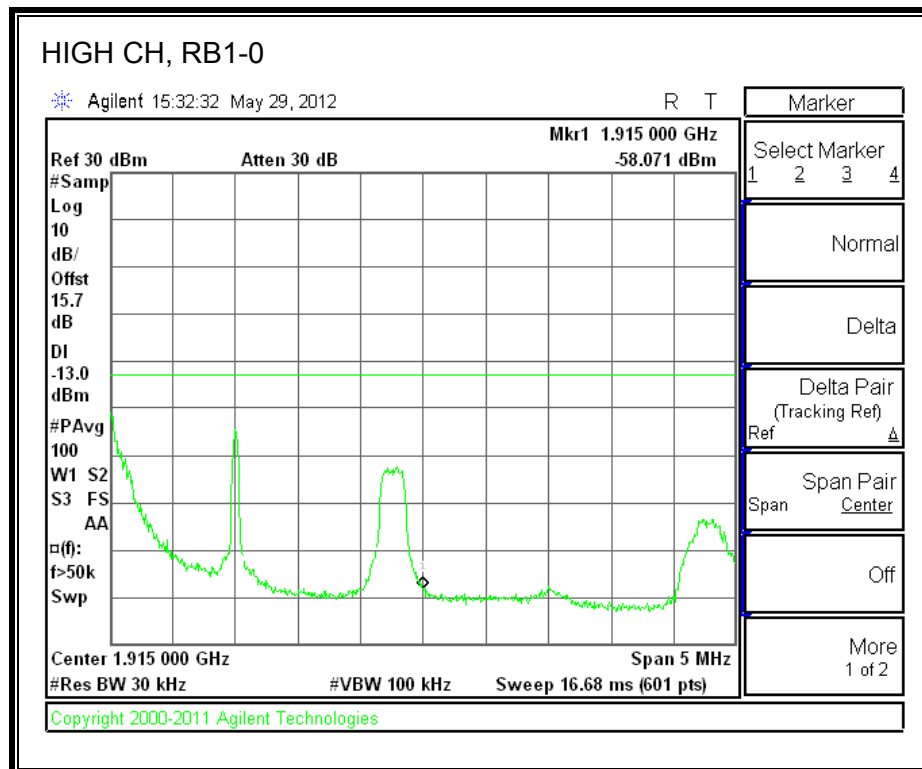

LTE QPSK Band 13, 793 - 805MHz (10MHz Bandwidth)

LTE 16QAM Band 13, 793 - 805MHz (10MHz Bandwidth)

8.2.6. A1429 UAT PORT LTE BAND 25

LTE QPSK Band 25 (1.4 MHz BAND WIDTH)

LTE 16QAM Band 25 (1.4 MHz BAND WIDTH)

LTE QPSK Band 25 (3.0 MHz BAND WIDTH)

LTE 16QAM Band 25 (3.0 MHz BAND WIDTH)

LTE QPSK Band 25 (5.0 MHz BAND WIDTH)

LTE 16QAM Band 25 (5.0 MHz BAND WIDTH)

LTE QPSK Band 25 (10.0 MHz BAND WIDTH)

LTE 16QAM Band 25 (10.0 MHz BAND WIDTH)

LTE QPSK Band 25 (15.0 MHz BAND WIDTH)

LTE 16QAM Band 2 (15.0 MHz BAND WIDTH)

LTE QPSK Band 25 (20.0 MHz BAND WIDTH)

LTE 16QAM Band 25 (20.0 MHz BAND WIDTH)

8.2.7. A1428 LAT PORT LTE BAND 2

LTE QPSK Band 2 (1.4 MHz BAND WIDTH)