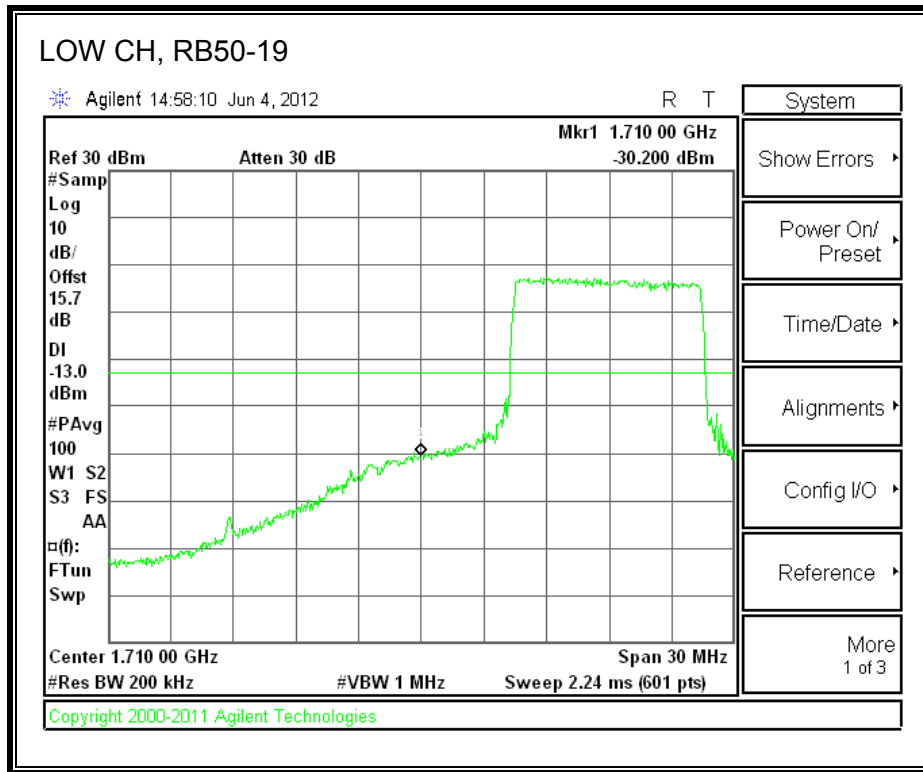

LTE QPSK Band 4 (1.4 MHz BAND WIDTH)

LTE 16QAM Band 4 (1.4 MHz BAND WIDTH)

LTE QPSK Band 4 (3.0 MHz BAND WIDTH)

LTE 16QAM Band 4 (3.0 MHz BAND WIDTH)

LTE QPSK Band 4 (5.0 MHz BAND WIDTH)

LTE 16QAM Band 4 (5.0 MHz BAND WIDTH)

LTE QPSK Band 4 (10.0 MHz BAND WIDTH)

LTE 16QAM Band 4 (10.0 MHz BAND WIDTH)

LTE QPSK Band 4 (15.0 MHz BAND WIDTH)

LTE 16QAM Band 4 (15.0 MHz BAND WIDTH)

LTE QPSK Band 4 (20.0 MHz BAND WIDTH)

LTE 16QAM Band 4 (20.0 MHz BAND WIDTH)

8.2.9. A1428 UAT PORT LTE BAND 17

LTE QPSK Band 17 (5.0 MHz BAND WIDTH)

LTE 16QAM Band 17 (5.0 MHz BAND WIDTH)

LTE QPSK Band 17 (10.0 MHz BAND WIDTH)

LTE 16QAM Band 17 (10.0 MHz BAND WIDTH)