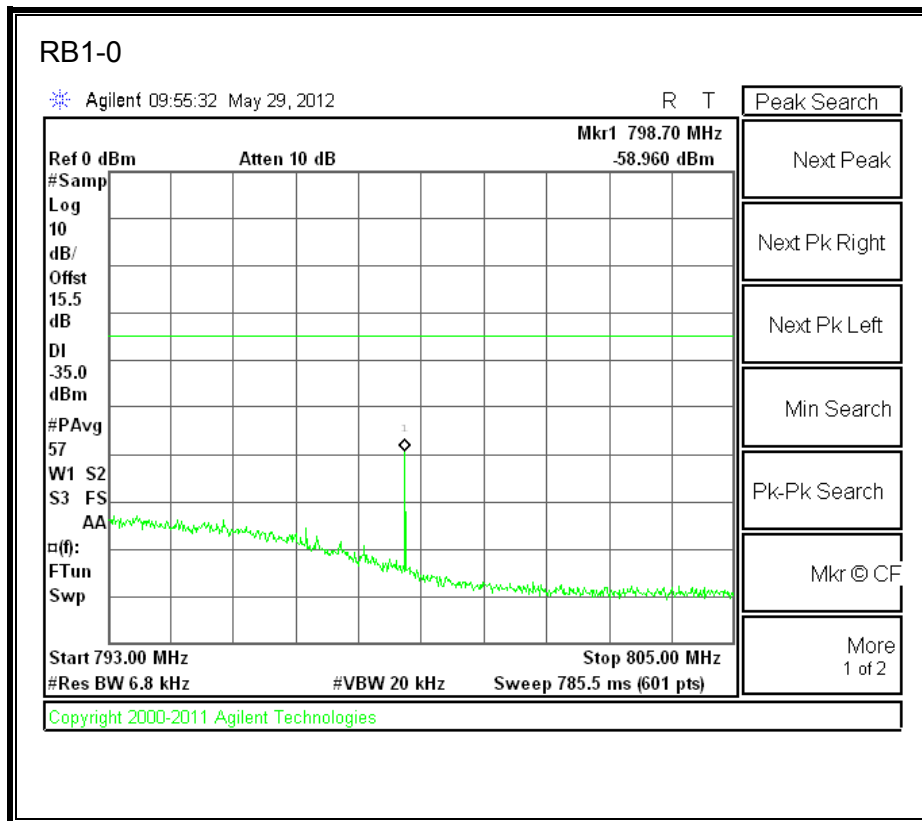

LTE QPSK Band 5 (5.0 MHz BAND WIDTH)

LTE 16QAM Band 5 (5.0 MHz BAND WIDTH)

LTE QPSK Band 5 (10.0 MHz BAND WIDTH)

LTE 16QAM Band 5 (10.0 MHz BAND WIDTH)

8.2.5. A1429 LAT PORT LTE BAND 13

LTE QPSK 779.5 MHz Band 13, 775 – 777MHz (5MHz Bandwidth)

LTE 16QAM 779.5MHz Band 13, 775 - 777MHz (5MHz Bandwidth)

LTE QPSK 779.5MHz Band 13, 783 - 793MHz (5MHz Bandwidth)

LTE 16QAM 779.5MHz Band 13, 783 - 793MHz (5MHz Bandwidth)

LTE QPSK 779.5MHz Band 13, 763 - 775MHz (5MHz Bandwidth)

LTE 16QAM 779.5MHz Band 13, 763-775MHz (5MHz Bandwidth)

LTE QPSK 779.5MHz Band 13, 793 - 805MHz (5MHz Bandwidth)

LTE 16QAM 779.5MHz Band 13, 793 - 805MHz (5MHz Bandwidth)

LTE QPSK 782 MHz Band 13, 775 - 777MHz (5MHz Bandwidth)