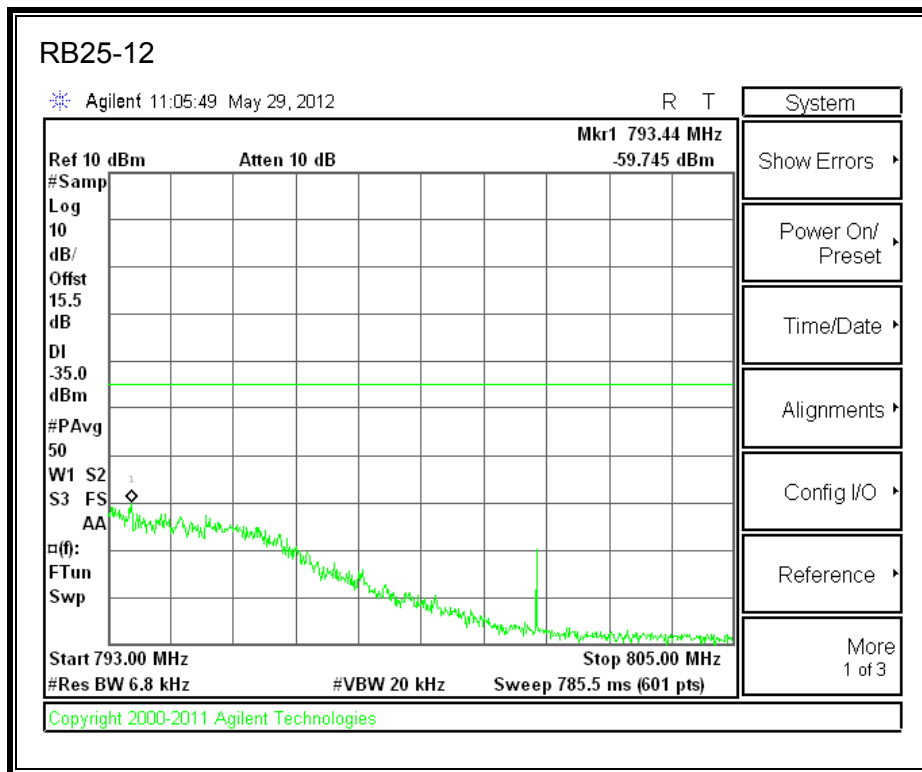

LTE 16QAM 784.5MHz Band 13, 763-775MHz (5MHz Bandwidth)

LTE QPSK 784.5MHz Band 13, 793 - 805MHz (5MHz Bandwidth)

LTE 16QAM 784.5MHz Band 13, 793 - 805MHz (5MHz Bandwidth)

LTE QPSK 782MHz Band 13, 775 - 777MHz (10MHz Bandwidth)

LTE 16QAM Band 13, 775 - 777MHz (10MHz Bandwidth)

LTE QPSK 782MHz Band 13, 783 - 793MHz (10MHz Bandwidth)

LTE 16QAM Band 13, 782MHz 783 - 793MHz (10MHz Bandwidth)

LTE QPSK 782MHz Band 13, 763 - 775MHz (10MHz Bandwidth)

LTE QPSK Band 13, 793 - 805MHz (10MHz Bandwidth)

LTE 16QAM Band 13, 793 - 805MHz (10MHz Bandwidth)

8.2.6. A1429 UAT PORT LTE BAND 25

LTE QPSK Band 25 (1.4 MHz BAND WIDTH)

LTE 16QAM Band 25 (1.4 MHz BAND WIDTH)