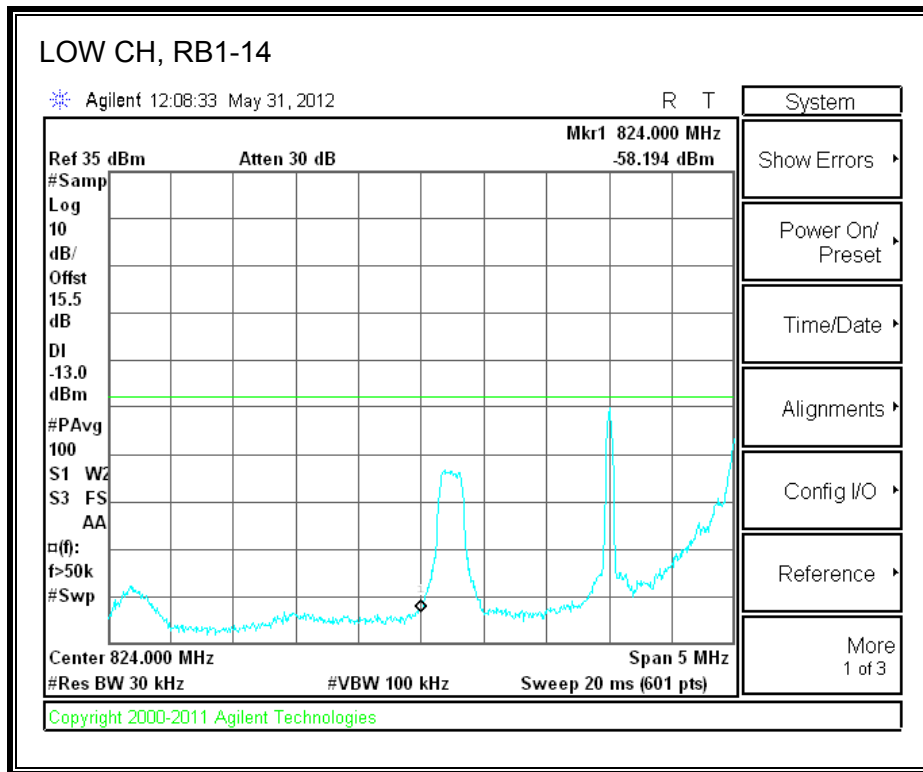

LTE QPSK Band 4 (20.0 MHz BAND WIDTH)

LTE 16QAM Band 4 (20.0 MHz BAND WIDTH)

8.2.3. A1428 LAT PORT LTE BAND 17

LTE QPSK Band 17 (5.0 MHz BAND WIDTH)

LTE 16QAM Band 17 (5.0 MHz BAND WIDTH)

LTE QPSK Band 17 (10.0 MHz BAND WIDTH)

LTE 16QAM Band 17 (10.0 MHz BAND WIDTH)

8.2.4. A1428 LAT PORT LTE BAND 5

LTE QPSK Band 5 (1.4 MHz BAND WIDTH)

LTE 16QAM Band 4 (1.4 MHz BAND WIDTH)

LTE QPSK Band 5 (3.0 MHz BAND WIDTH)

LTE 16QAM Band 5 (3.0 MHz BAND WIDTH)

LTE QPSK Band 5 (5.0 MHz BAND WIDTH)

LTE 16QAM Band 5 (5.0 MHz BAND WIDTH)

LTE QPSK Band 5 (10.0 MHz BAND WIDTH)

LTE 16QAM Band 5 (10.0 MHz BAND WIDTH)

8.2.5. A1429 LAT PORT LTE BAND 13

LTE QPSK 779.5 MHz Band 13, 775 – 777MHz (5MHz Bandwidth)

LTE 16QAM 779.5MHz Band 13, 775 - 777MHz (5MHz Bandwidth)

LTE QPSK 779.5MHz Band 13, 783 - 793MHz (5MHz Bandwidth)

LTE 16QAM 779.5MHz Band 13, 783 - 793MHz (5MHz Bandwidth)

LTE QPSK 779.5MHz Band 13, 763 - 775MHz (5MHz Bandwidth)