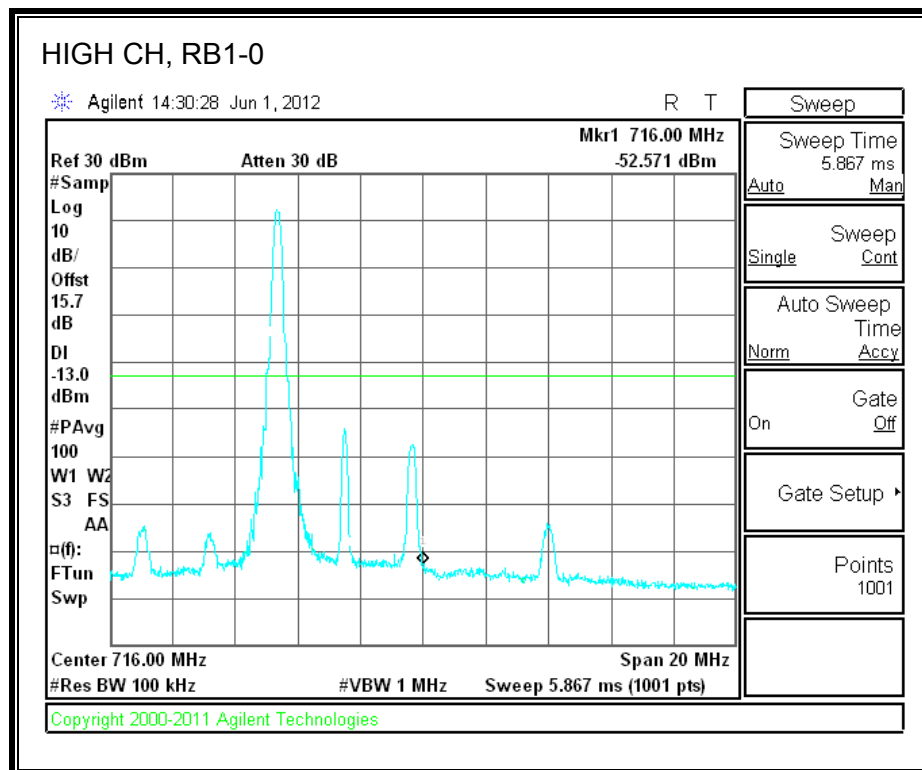

LTE QPSK Band 4 (1.4 MHz BAND WIDTH)

LTE 16QAM Band 4 (1.4 MHz BAND WIDTH)

LTE QPSK Band 4 (3.0 MHz BAND WIDTH)

LTE 16QAM Band 4 (3.0 MHz BAND WIDTH)

LTE QPSK Band 4 (5.0 MHz BAND WIDTH)

LTE 16QAM Band 4 (5.0 MHz BAND WIDTH)

LTE QPSK Band 4 (10.0 MHz BAND WIDTH)

LTE 16QAM Band 4 (10.0 MHz BAND WIDTH)

LTE QPSK Band 4 (15.0 MHz BAND WIDTH)

LTE 16QAM Band 4 (15.0 MHz BAND WIDTH)

LTE QPSK Band 4 (20.0 MHz BAND WIDTH)

LTE 16QAM Band 4 (20.0 MHz BAND WIDTH)

8.2.9. A1428 UAT PORT LTE BAND 17

LTE QPSK Band 17 (5.0 MHz BAND WIDTH)

LTE 16QAM Band 17 (5.0 MHz BAND WIDTH)

LTE QPSK Band 17 (10.0 MHz BAND WIDTH)

LTE 16QAM Band 17 (10.0 MHz BAND WIDTH)