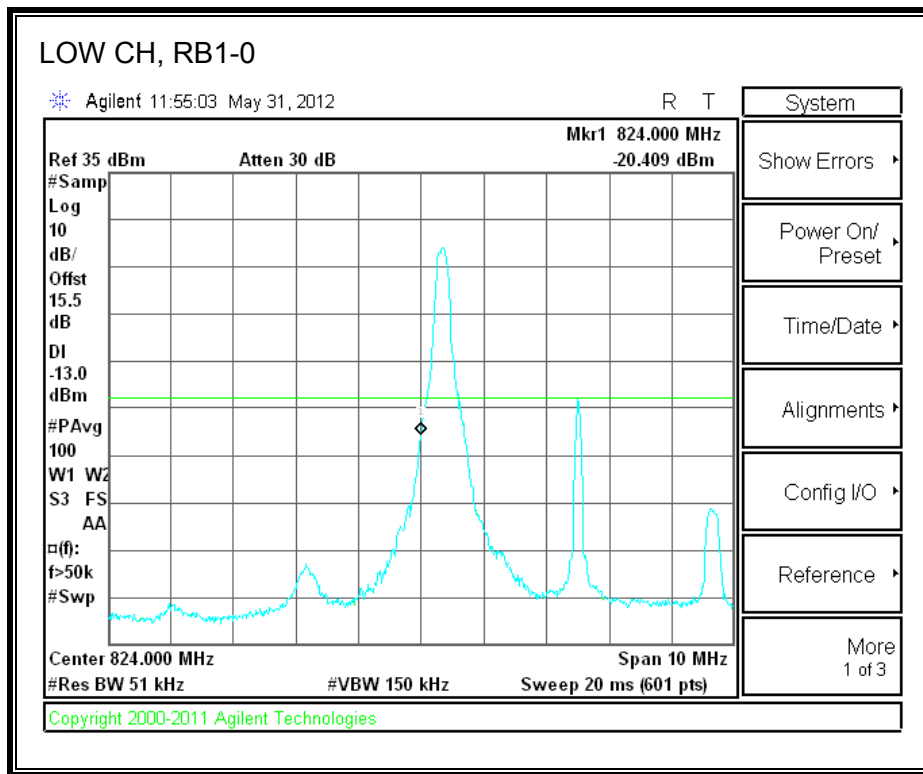

LTE QPSK Band 5 (5.0 MHz BAND WIDTH)

LTE 16QAM Band 5 (5.0 MHz BAND WIDTH)

LTE QPSK Band 5 (10.0 MHz BAND WIDTH)

LTE 16QAM Band 5 (10.0 MHz BAND WIDTH)

8.2.5. A1429 LAT PORT LTE BAND 13

LTE QPSK 779.5 MHz Band 13, 775 – 777MHz (5MHz Bandwidth)

LTE 16QAM 779.5MHz Band 13, 775 - 777MHz (5MHz Bandwidth)

LTE QPSK 779.5MHz Band 13, 783 - 793MHz (5MHz Bandwidth)

LTE 16QAM 779.5MHz Band 13, 783 - 793MHz (5MHz Bandwidth)

LTE QPSK 779.5MHz Band 13, 763 - 775MHz (5MHz Bandwidth)

LTE 16QAM 779.5MHz Band 13, 763-775MHz (5MHz Bandwidth)

LTE QPSK 779.5MHz Band 13, 793 - 805MHz (5MHz Bandwidth)

LTE 16QAM 779.5MHz Band 13, 793 - 805MHz (5MHz Bandwidth)

LTE QPSK 782 MHz Band 13, 775 - 777MHz (5MHz Bandwidth)