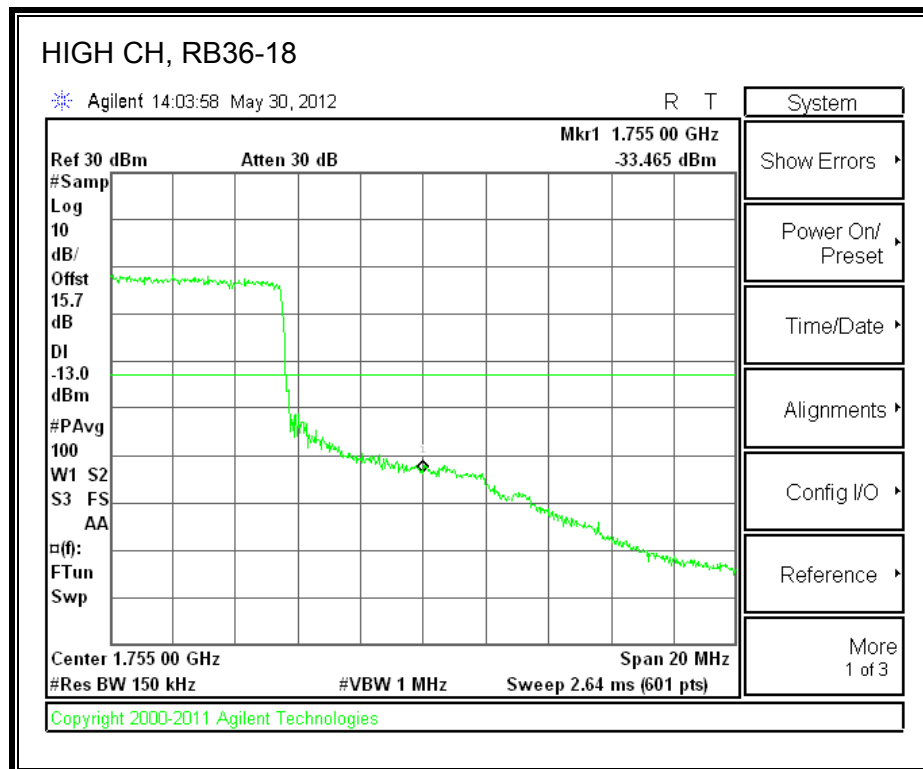

LTE QPSK Band 4 (5.0 MHz BAND WIDTH)

LTE 16QAM Band 4 (5.0 MHz BAND WIDTH)

LTE QPSK Band 4 (10.0 MHz BAND WIDTH)

LTE 16QAM Band 4 (10.0 MHz BAND WIDTH)

LTE QPSK Band 4 (15.0 MHz BAND WIDTH)

LTE 16QAM Band 4 (15.0 MHz BAND WIDTH)

LTE QPSK Band 4 (20.0 MHz BAND WIDTH)

LTE 16QAM Band 4 (20.0 MHz BAND WIDTH)

8.2.3. A1428 LAT PORT LTE BAND 17

LTE QPSK Band 17 (5.0 MHz BAND WIDTH)

LTE 16QAM Band 17 (5.0 MHz BAND WIDTH)

LTE QPSK Band 17 (10.0 MHz BAND WIDTH)