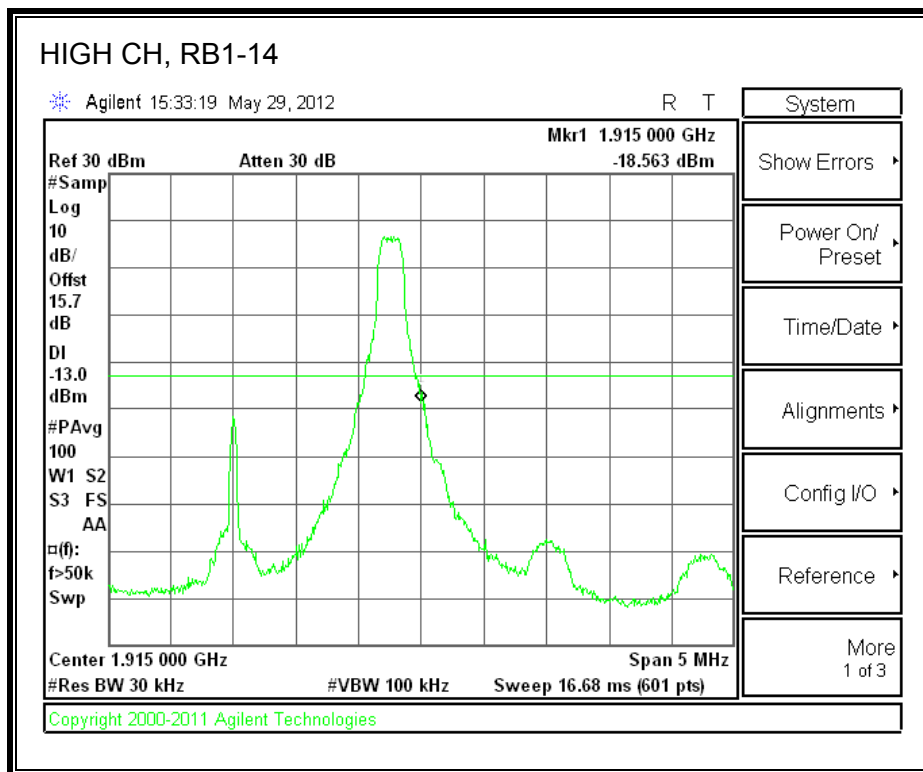

LTE 16QAM Band 13, 775 - 777MHz (10MHz Bandwidth)

LTE QPSK 782MHz Band 13, 783 - 793MHz (10MHz Bandwidth)

LTE 16QAM Band 13, 782MHz 783 - 793MHz (10MHz Bandwidth)

LTE QPSK 782MHz Band 13, 763 - 775MHz (10MHz Bandwidth)

LTE QPSK Band 13, 793 - 805MHz (10MHz Bandwidth)

LTE 16QAM Band 13, 793 - 805MHz (10MHz Bandwidth)

8.2.6. A1429 UAT PORT LTE BAND 25

LTE QPSK Band 25 (1.4 MHz BAND WIDTH)

LTE 16QAM Band 25 (1.4 MHz BAND WIDTH)

LTE QPSK Band 25 (3.0 MHz BAND WIDTH)

LTE 16QAM Band 25 (3.0 MHz BAND WIDTH)

LTE QPSK Band 25 (5.0 MHz BAND WIDTH)

LTE 16QAM Band 25 (5.0 MHz BAND WIDTH)

LTE QPSK Band 25 (10.0 MHz BAND WIDTH)

LTE 16QAM Band 25 (10.0 MHz BAND WIDTH)