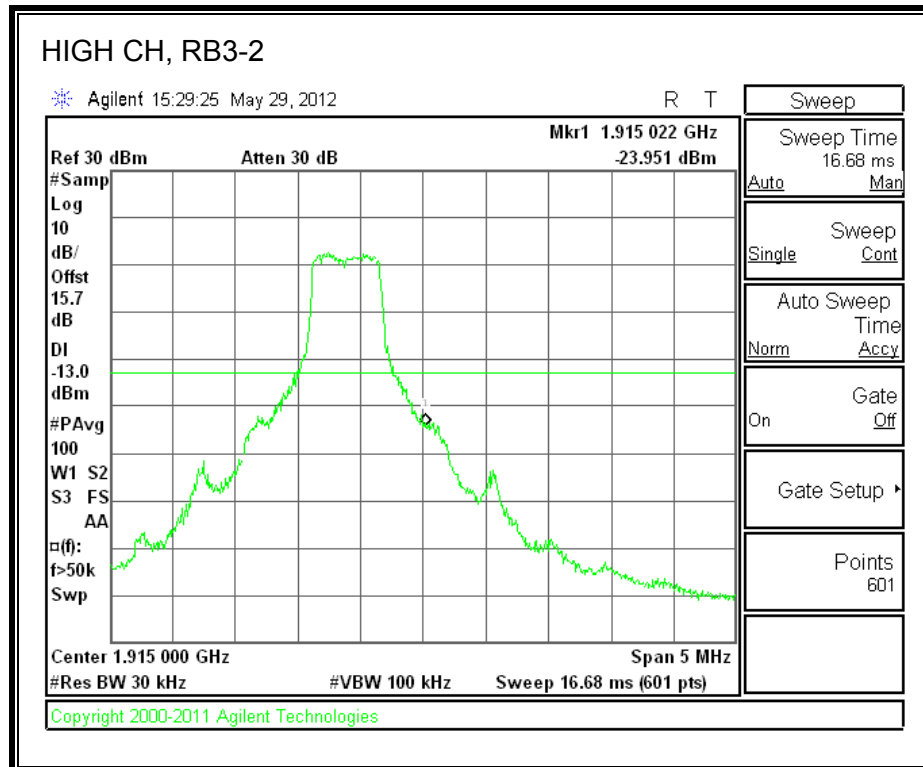

LTE 16QAM Band 13, 775 - 777MHz (10MHz Bandwidth)

LTE QPSK 782MHz Band 13, 783 - 793MHz (10MHz Bandwidth)

LTE 16QAM Band 13, 782MHz 783 - 793MHz (10MHz Bandwidth)

LTE QPSK 782MHz Band 13, 763 - 775MHz (10MHz Bandwidth)

LTE QPSK Band 13, 793 - 805MHz (10MHz Bandwidth)

LTE 16QAM Band 13, 793 - 805MHz (10MHz Bandwidth)

8.2.6. A1429 UAT PORT LTE BAND 25

LTE QPSK Band 25 (1.4 MHz BAND WIDTH)

LTE 16QAM Band 25 (1.4 MHz BAND WIDTH)

LTE QPSK Band 25 (3.0 MHz BAND WIDTH)

LTE 16QAM Band 25 (3.0 MHz BAND WIDTH)

LTE QPSK Band 25 (5.0 MHz BAND WIDTH)

LTE 16QAM Band 25 (5.0 MHz BAND WIDTH)

LTE QPSK Band 25 (10.0 MHz BAND WIDTH)

LTE 16QAM Band 25 (10.0 MHz BAND WIDTH)