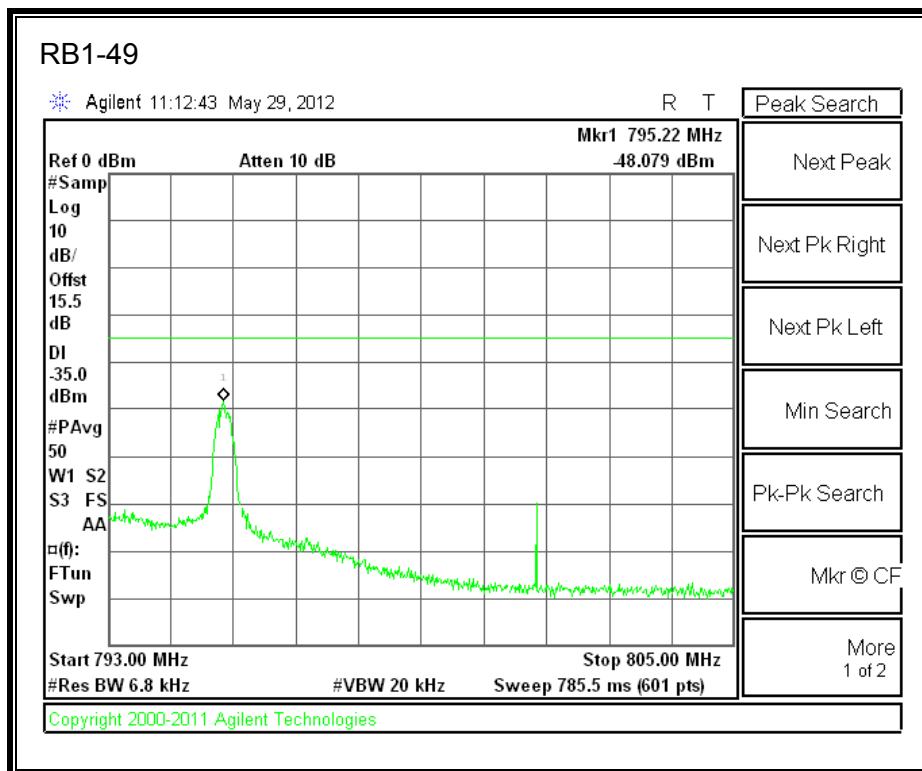

LTE 16QAM 784.5MHz Band 13, 763-775MHz (5MHz Bandwidth)

LTE QPSK 784.5MHz Band 13, 793 - 805MHz (5MHz Bandwidth)

LTE 16QAM 784.5MHz Band 13, 793 - 805MHz (5MHz Bandwidth)

LTE QPSK 782MHz Band 13, 775 - 777MHz (10MHz Bandwidth)

LTE 16QAM Band 13, 775 - 777MHz (10MHz Bandwidth)

LTE QPSK 782MHz Band 13, 783 - 793MHz (10MHz Bandwidth)

LTE 16QAM Band 13, 782MHz 783 - 793MHz (10MHz Bandwidth)

LTE QPSK 782MHz Band 13, 763 - 775MHz (10MHz Bandwidth)

LTE QPSK Band 13, 793 - 805MHz (10MHz Bandwidth)

LTE 16QAM Band 13, 793 - 805MHz (10MHz Bandwidth)

8.2.6. A1429 UAT PORT LTE BAND 25

LTE QPSK Band 25 (1.4 MHz BAND WIDTH)

LTE 16QAM Band 25 (1.4 MHz BAND WIDTH)

LTE QPSK Band 25 (3.0 MHz BAND WIDTH)

LTE 16QAM Band 25 (3.0 MHz BAND WIDTH)

LTE QPSK Band 25 (5.0 MHz BAND WIDTH)

LTE 16QAM Band 25 (5.0 MHz BAND WIDTH)

LTE QPSK Band 25 (10.0 MHz BAND WIDTH)

LTE 16QAM Band 25 (10.0 MHz BAND WIDTH)