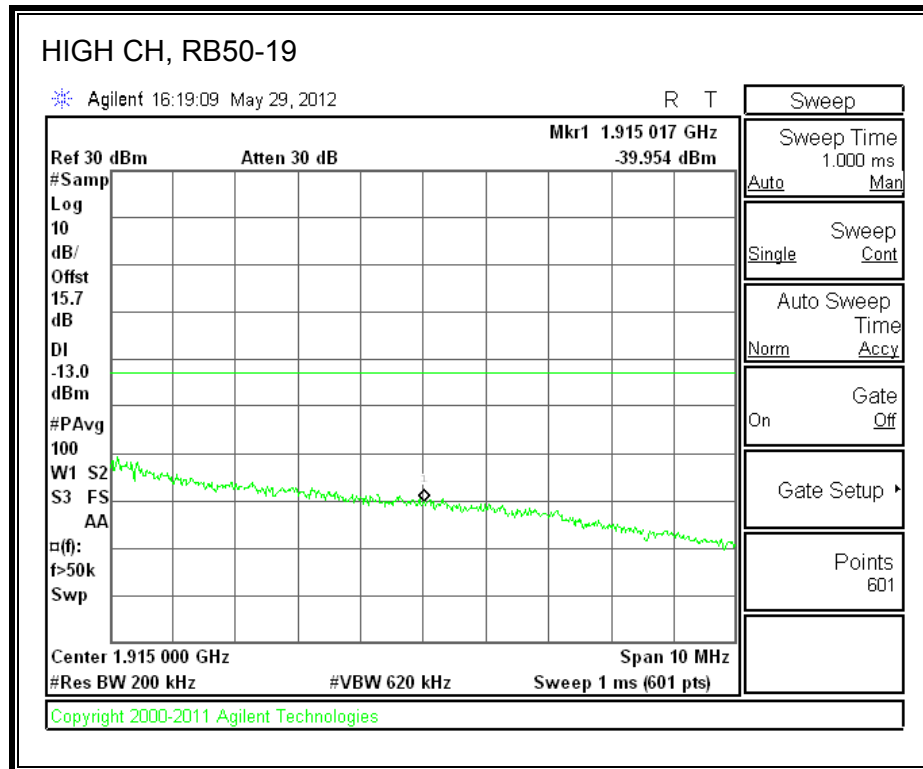

LTE QPSK Band 25 (3.0 MHz BAND WIDTH)

LTE 16QAM Band 25 (3.0 MHz BAND WIDTH)

LTE QPSK Band 25 (5.0 MHz BAND WIDTH)

LTE 16QAM Band 25 (5.0 MHz BAND WIDTH)

LTE QPSK Band 25 (10.0 MHz BAND WIDTH)

LTE 16QAM Band 25 (10.0 MHz BAND WIDTH)

LTE QPSK Band 25 (15.0 MHz BAND WIDTH)

LTE 16QAM Band 2 (15.0 MHz BAND WIDTH)

LTE QPSK Band 25 (20.0 MHz BAND WIDTH)

LTE 16QAM Band 25 (20.0 MHz BAND WIDTH)

8.2.7. A1428 LAT PORT LTE BAND 2

LTE QPSK Band 2 (1.4 MHz BAND WIDTH)

LTE 16QAM Band 2 (1.4 MHz BAND WIDTH)

LTE QPSK Band 2 (3.0 MHz BAND WIDTH)

LTE 16QAM Band 2 (3.0 MHz BAND WIDTH)

LTE QPSK Band 5 (5.0 MHz BAND WIDTH)

LTE 16QAM Band 2 (5.0 MHz BAND WIDTH)

LTE QPSK Band 2 (10.0 MHz BAND WIDTH)

LTE 16QAM Band 2 (10.0 MHz BAND WIDTH)

LTE QPSK Band 2 (15.0 MHz BAND WIDTH)

LTE 16QAM Band 2 (15.0 MHz BAND WIDTH)

LTE QPSK Band 2 (20.0 MHz BAND WIDTH)

LTE 16QAM Band 2 (20.0 MHz BAND WIDTH)

8.2.8. A1428 UAT PORT LTE BAND 4