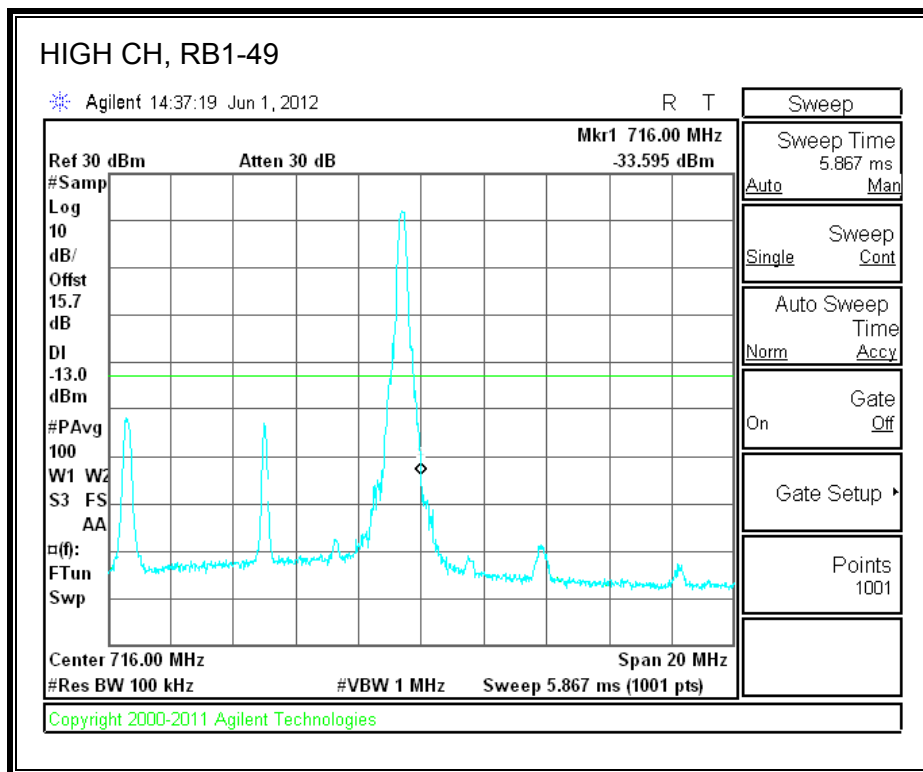

LTE QPSK Band 4 (1.4 MHz BAND WIDTH)

LTE 16QAM Band 4 (1.4 MHz BAND WIDTH)

LTE QPSK Band 4 (3.0 MHz BAND WIDTH)

LTE 16QAM Band 4 (3.0 MHz BAND WIDTH)

LTE QPSK Band 4 (5.0 MHz BAND WIDTH)

LTE 16QAM Band 4 (5.0 MHz BAND WIDTH)

LTE QPSK Band 4 (10.0 MHz BAND WIDTH)

LTE 16QAM Band 4 (10.0 MHz BAND WIDTH)

LTE QPSK Band 4 (15.0 MHz BAND WIDTH)

LTE 16QAM Band 4 (15.0 MHz BAND WIDTH)

LTE QPSK Band 4 (20.0 MHz BAND WIDTH)

LTE 16QAM Band 4 (20.0 MHz BAND WIDTH)

8.2.9. A1428 UAT PORT LTE BAND 17

LTE QPSK Band 17 (5.0 MHz BAND WIDTH)

LTE 16QAM Band 17 (5.0 MHz BAND WIDTH)

LTE QPSK Band 17 (10.0 MHz BAND WIDTH)

LTE 16QAM Band 17 (10.0 MHz BAND WIDTH)