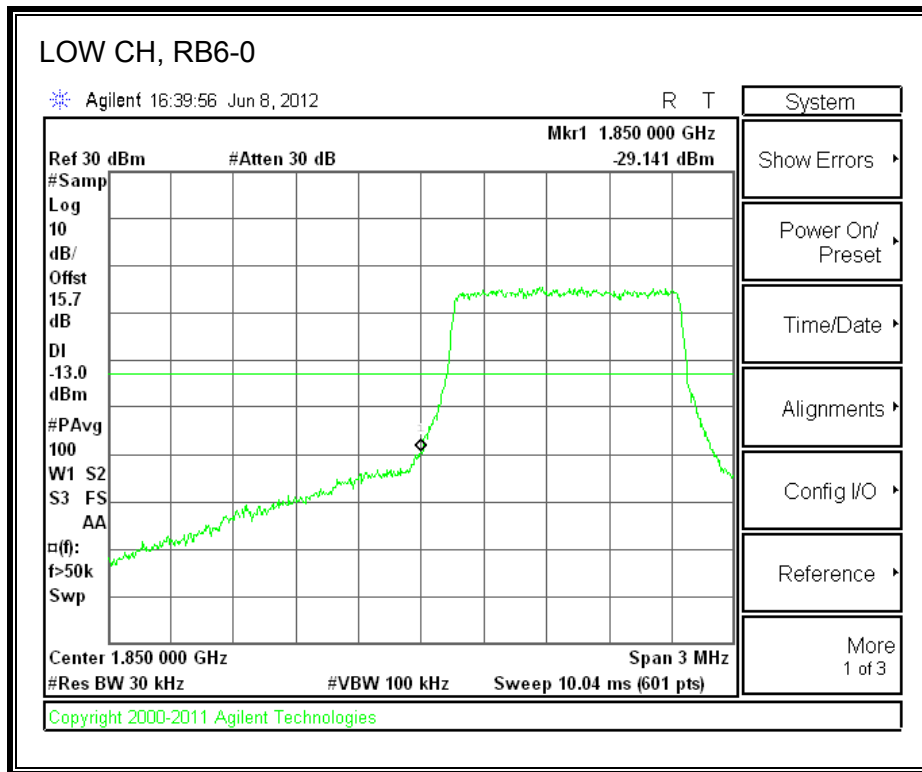

LTE QPSK Band 25 (15.0 MHz BAND WIDTH)

LTE 16QAM Band 2 (15.0 MHz BAND WIDTH)

LTE QPSK Band 25 (20.0 MHz BAND WIDTH)

LTE 16QAM Band 25 (20.0 MHz BAND WIDTH)

8.2.7. A1428 LAT PORT LTE BAND 2

LTE QPSK Band 2 (1.4 MHz BAND WIDTH)

LTE 16QAM Band 2 (1.4 MHz BAND WIDTH)

LTE QPSK Band 2 (3.0 MHz BAND WIDTH)

LTE 16QAM Band 2 (3.0 MHz BAND WIDTH)

LTE QPSK Band 5 (5.0 MHz BAND WIDTH)

LTE 16QAM Band 2 (5.0 MHz BAND WIDTH)

LTE QPSK Band 2 (10.0 MHz BAND WIDTH)