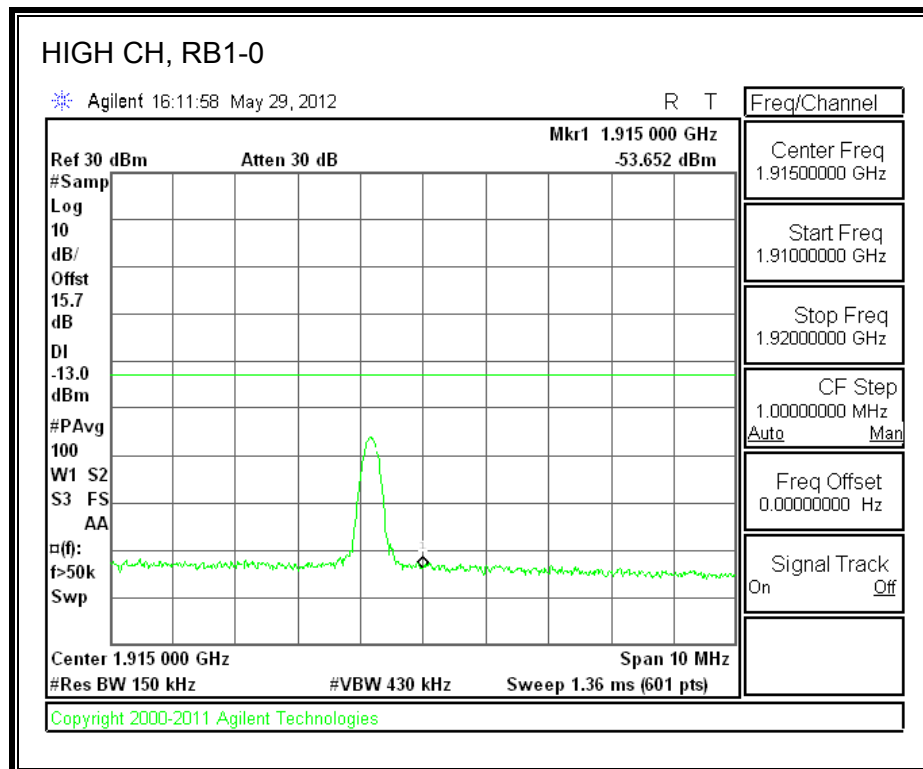

LTE QPSK Band 13, 793 - 805MHz (10MHz Bandwidth)

LTE 16QAM Band 13, 793 - 805MHz (10MHz Bandwidth)

8.2.6. A1429 UAT PORT LTE BAND 25

LTE QPSK Band 25 (1.4 MHz BAND WIDTH)

LTE 16QAM Band 25 (1.4 MHz BAND WIDTH)

LTE QPSK Band 25 (3.0 MHz BAND WIDTH)

LTE 16QAM Band 25 (3.0 MHz BAND WIDTH)

LTE QPSK Band 25 (5.0 MHz BAND WIDTH)

LTE 16QAM Band 25 (5.0 MHz BAND WIDTH)

LTE QPSK Band 25 (10.0 MHz BAND WIDTH)

LTE 16QAM Band 25 (10.0 MHz BAND WIDTH)

LTE QPSK Band 25 (15.0 MHz BAND WIDTH)

LTE 16QAM Band 2 (15.0 MHz BAND WIDTH)

LTE QPSK Band 25 (20.0 MHz BAND WIDTH)

LTE 16QAM Band 25 (20.0 MHz BAND WIDTH)

8.2.7. A1428 LAT PORT LTE BAND 2

LTE QPSK Band 2 (1.4 MHz BAND WIDTH)