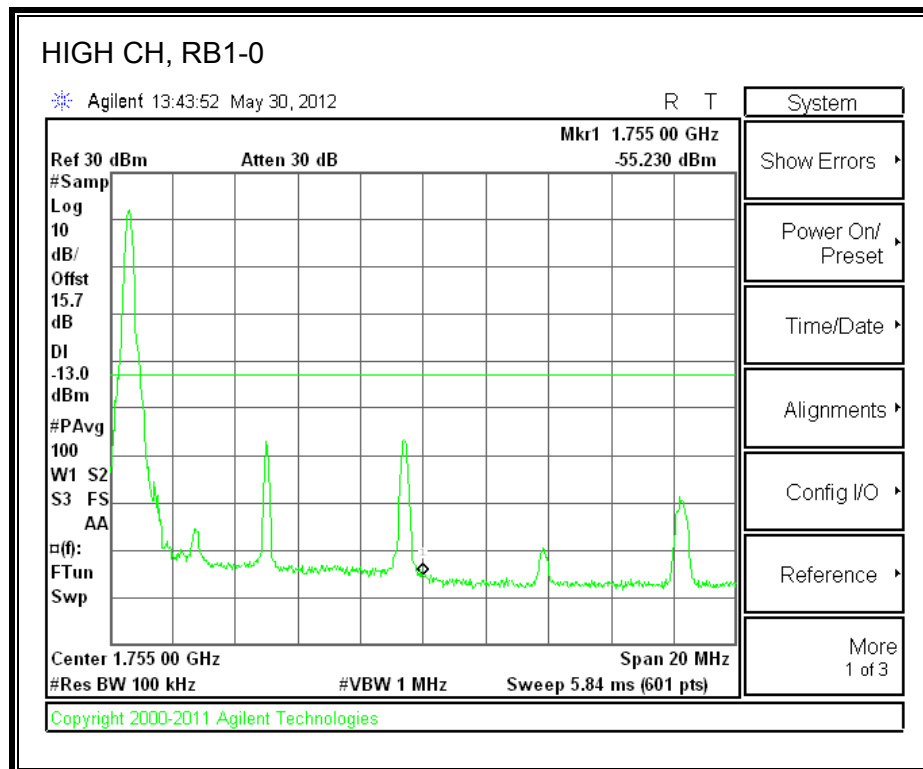

LTE QPSK Band 4 (5.0 MHz BAND WIDTH)

LTE 16QAM Band 4 (5.0 MHz BAND WIDTH)

LTE QPSK Band 4 (10.0 MHz BAND WIDTH)

LTE 16QAM Band 4 (10.0 MHz BAND WIDTH)

LTE QPSK Band 4 (15.0 MHz BAND WIDTH)

LTE 16QAM Band 4 (15.0 MHz BAND WIDTH)