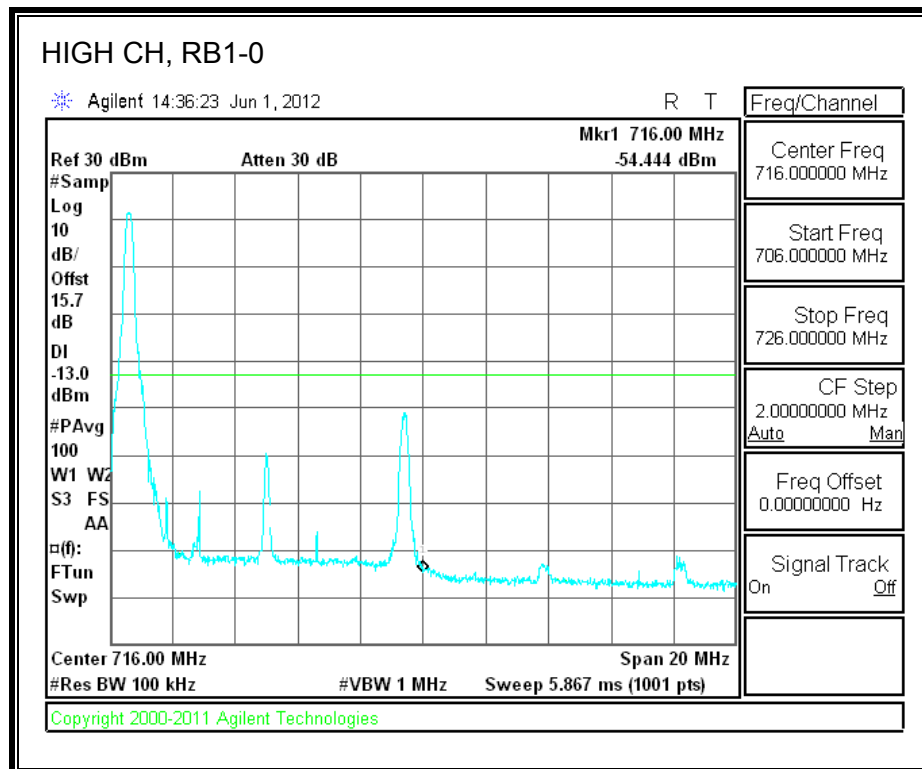

LTE QPSK Band 4 (10.0 MHz BAND WIDTH)

LTE 16QAM Band 4 (10.0 MHz BAND WIDTH)

LTE QPSK Band 4 (15.0 MHz BAND WIDTH)

LTE 16QAM Band 4 (15.0 MHz BAND WIDTH)

LTE QPSK Band 4 (20.0 MHz BAND WIDTH)

LTE 16QAM Band 4 (20.0 MHz BAND WIDTH)

8.2.9. A1428 UAT PORT LTE BAND 17

LTE QPSK Band 17 (5.0 MHz BAND WIDTH)

LTE 16QAM Band 17 (5.0 MHz BAND WIDTH)

LTE QPSK Band 17 (10.0 MHz BAND WIDTH)

LTE 16QAM Band 17 (10.0 MHz BAND WIDTH)