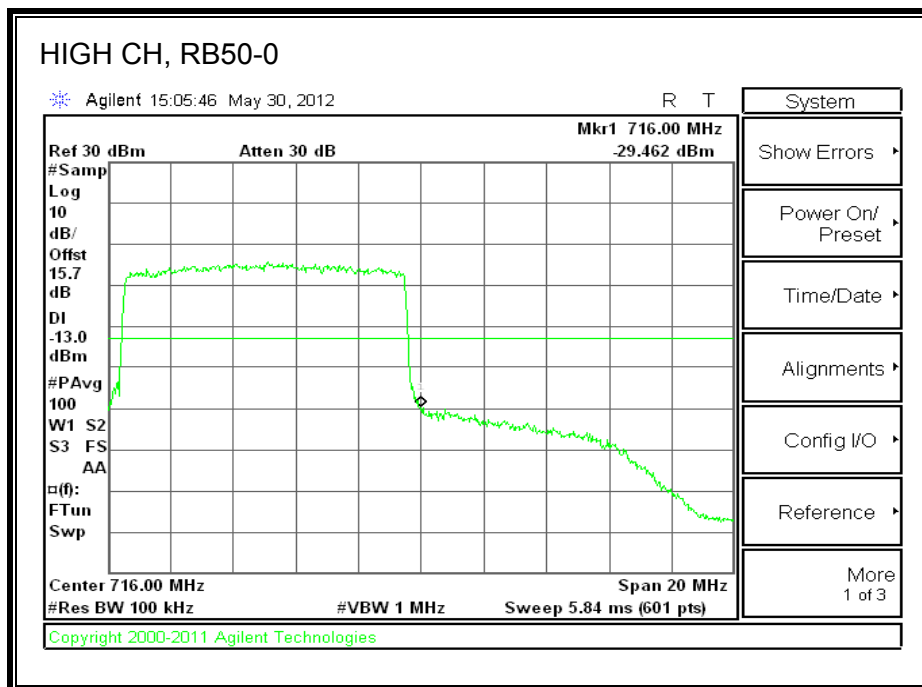

LTE QPSK Band 4 (20.0 MHz BAND WIDTH)

LTE 16QAM Band 4 (20.0 MHz BAND WIDTH)

8.2.3. A1428 LAT PORT LTE BAND 17

LTE QPSK Band 17 (5.0 MHz BAND WIDTH)

LTE 16QAM Band 17 (5.0 MHz BAND WIDTH)

LTE QPSK Band 17 (10.0 MHz BAND WIDTH)

LTE 16QAM Band 17 (10.0 MHz BAND WIDTH)

8.2.4. A1428 LAT PORT LTE BAND 5

LTE QPSK Band 5 (1.4 MHz BAND WIDTH)

LTE 16QAM Band 4 (1.4 MHz BAND WIDTH)

LTE QPSK Band 5 (3.0 MHz BAND WIDTH)

LTE 16QAM Band 5 (3.0 MHz BAND WIDTH)