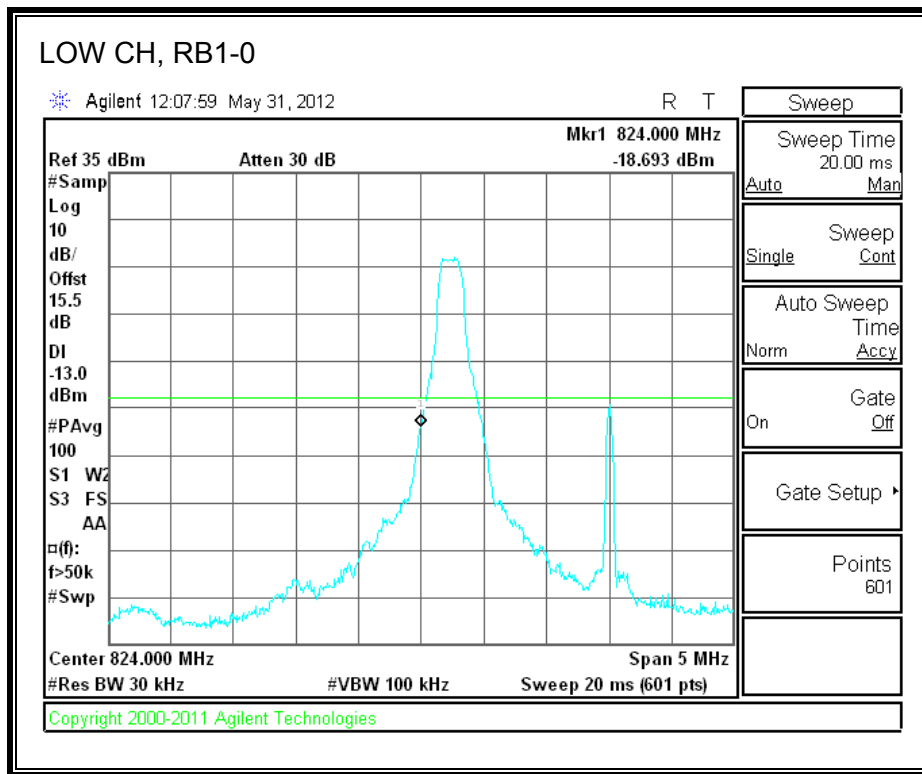

LTE QPSK Band 4 (20.0 MHz BAND WIDTH)

LTE 16QAM Band 4 (20.0 MHz BAND WIDTH)

8.2.3. A1428 LAT PORT LTE BAND 17

LTE QPSK Band 17 (5.0 MHz BAND WIDTH)

LTE 16QAM Band 17 (5.0 MHz BAND WIDTH)

LTE QPSK Band 17 (10.0 MHz BAND WIDTH)

LTE 16QAM Band 17 (10.0 MHz BAND WIDTH)

8.2.4. A1428 LAT PORT LTE BAND 5

LTE QPSK Band 5 (1.4 MHz BAND WIDTH)

LTE 16QAM Band 4 (1.4 MHz BAND WIDTH)

LTE QPSK Band 5 (3.0 MHz BAND WIDTH)

LTE 16QAM Band 5 (3.0 MHz BAND WIDTH)

LTE QPSK Band 5 (5.0 MHz BAND WIDTH)

LTE 16QAM Band 5 (5.0 MHz BAND WIDTH)

LTE QPSK Band 5 (10.0 MHz BAND WIDTH)

LTE 16QAM Band 5 (10.0 MHz BAND WIDTH)

8.2.5. A1429 LAT PORT LTE BAND 13

LTE QPSK 779.5 MHz Band 13, 775 – 777MHz (5MHz Bandwidth)

LTE 16QAM 779.5MHz Band 13, 775 - 777MHz (5MHz Bandwidth)

LTE QPSK 779.5MHz Band 13, 783 - 793MHz (5MHz Bandwidth)

LTE 16QAM 779.5MHz Band 13, 783 - 793MHz (5MHz Bandwidth)

LTE QPSK 779.5MHz Band 13, 763 - 775MHz (5MHz Bandwidth)