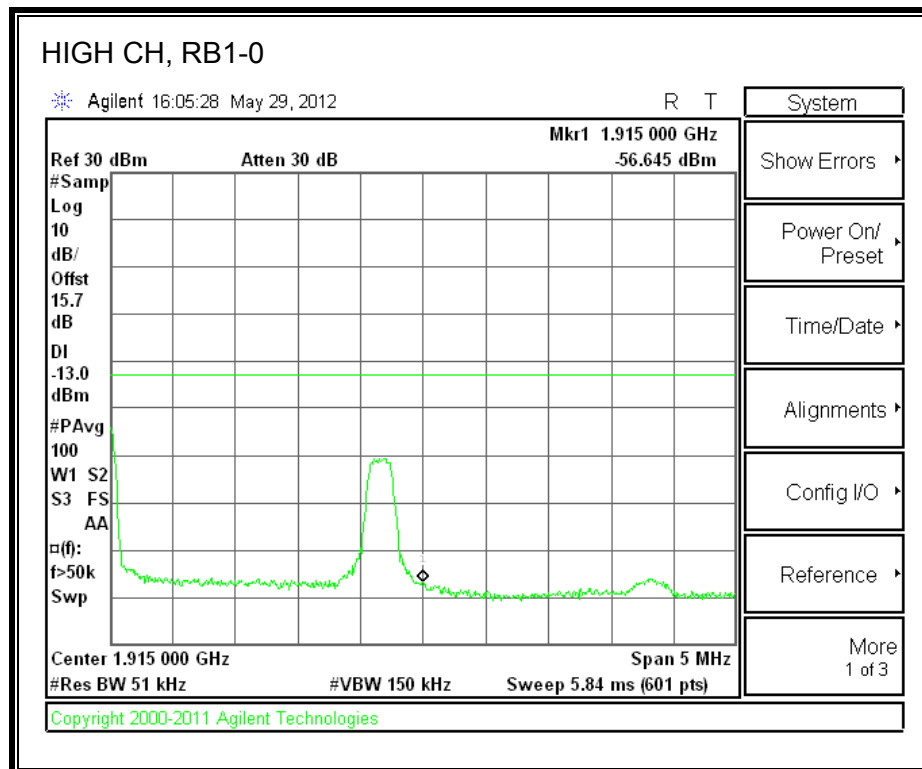

LTE QPSK Band 13, 793 - 805MHz (10MHz Bandwidth)

LTE 16QAM Band 13, 793 - 805MHz (10MHz Bandwidth)

8.2.6. A1429 UAT PORT LTE BAND 25

LTE QPSK Band 25 (1.4 MHz BAND WIDTH)

LTE 16QAM Band 25 (1.4 MHz BAND WIDTH)

LTE QPSK Band 25 (3.0 MHz BAND WIDTH)

LTE 16QAM Band 25 (3.0 MHz BAND WIDTH)

LTE QPSK Band 25 (5.0 MHz BAND WIDTH)

LTE 16QAM Band 25 (5.0 MHz BAND WIDTH)

LTE QPSK Band 25 (10.0 MHz BAND WIDTH)

LTE 16QAM Band 25 (10.0 MHz BAND WIDTH)

LTE QPSK Band 25 (15.0 MHz BAND WIDTH)

LTE 16QAM Band 2 (15.0 MHz BAND WIDTH)

LTE QPSK Band 25 (20.0 MHz BAND WIDTH)

LTE 16QAM Band 25 (20.0 MHz BAND WIDTH)

8.2.7. A1428 LAT PORT LTE BAND 2

LTE QPSK Band 2 (1.4 MHz BAND WIDTH)