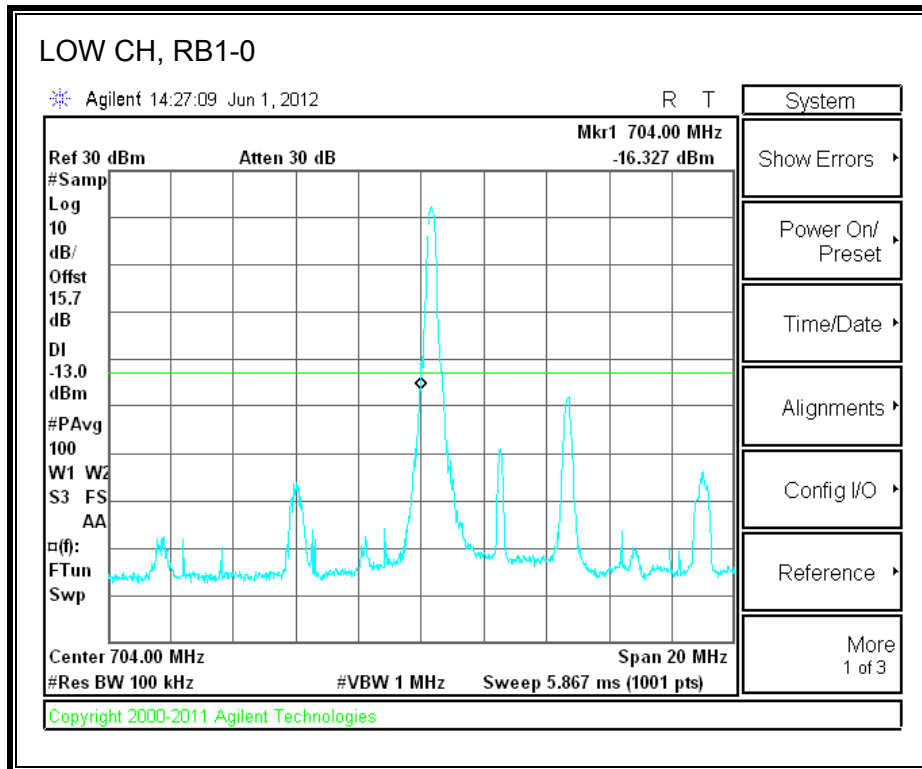

LTE 16QAM Band 2 (10.0 MHz BAND WIDTH)

LTE QPSK Band 2 (15.0 MHz BAND WIDTH)

LTE 16QAM Band 2 (15.0 MHz BAND WIDTH)

LTE QPSK Band 2 (20.0 MHz BAND WIDTH)

LTE 16QAM Band 2 (20.0 MHz BAND WIDTH)

8.2.8. A1428 UAT PORT LTE BAND 4

LTE QPSK Band 4 (1.4 MHz BAND WIDTH)

LTE 16QAM Band 4 (1.4 MHz BAND WIDTH)

LTE QPSK Band 4 (3.0 MHz BAND WIDTH)

LTE 16QAM Band 4 (3.0 MHz BAND WIDTH)

LTE QPSK Band 4 (5.0 MHz BAND WIDTH)

LTE 16QAM Band 4 (5.0 MHz BAND WIDTH)

LTE QPSK Band 4 (10.0 MHz BAND WIDTH)

LTE 16QAM Band 4 (10.0 MHz BAND WIDTH)

LTE QPSK Band 4 (15.0 MHz BAND WIDTH)

LTE 16QAM Band 4 (15.0 MHz BAND WIDTH)

LTE QPSK Band 4 (20.0 MHz BAND WIDTH)

LTE 16QAM Band 4 (20.0 MHz BAND WIDTH)

8.2.9. A1428 UAT PORT LTE BAND 17

LTE QPSK Band 17 (5.0 MHz BAND WIDTH)

LTE 16QAM Band 17 (5.0 MHz BAND WIDTH)

LTE QPSK Band 17 (10.0 MHz BAND WIDTH)

LTE 16QAM Band 17 (10.0 MHz BAND WIDTH)