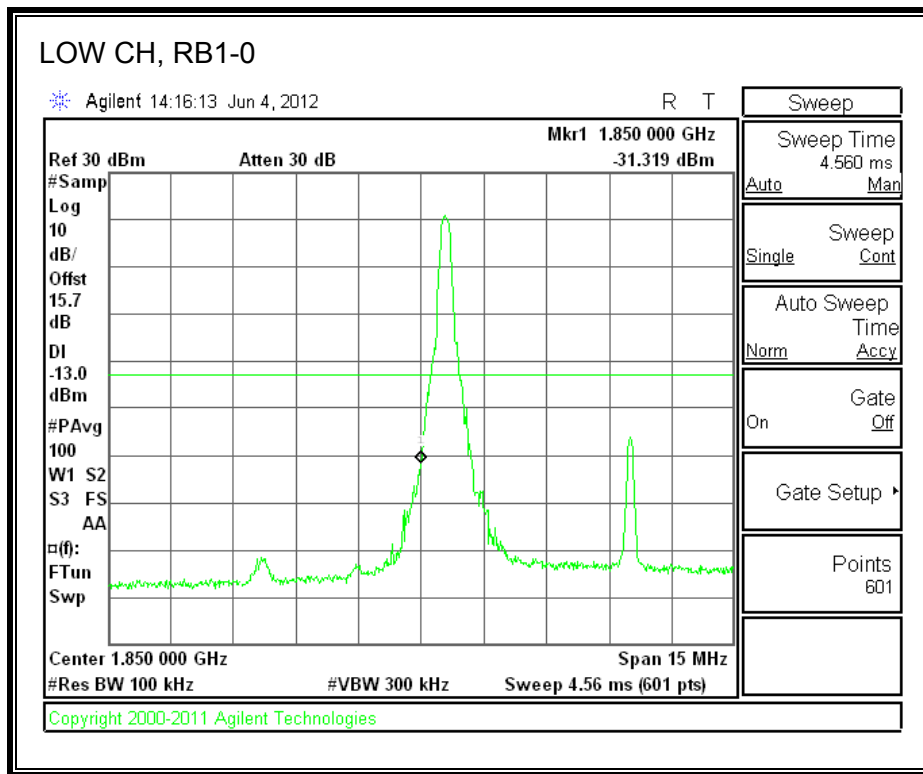

LTE QPSK Band 25 (15.0 MHz BAND WIDTH)

LTE 16QAM Band 2 (15.0 MHz BAND WIDTH)

LTE QPSK Band 25 (20.0 MHz BAND WIDTH)

LTE 16QAM Band 25 (20.0 MHz BAND WIDTH)

8.2.7. A1428 LAT PORT LTE BAND 2

LTE QPSK Band 2 (1.4 MHz BAND WIDTH)

LTE 16QAM Band 2 (1.4 MHz BAND WIDTH)

LTE QPSK Band 2 (3.0 MHz BAND WIDTH)

LTE 16QAM Band 2 (3.0 MHz BAND WIDTH)

LTE QPSK Band 5 (5.0 MHz BAND WIDTH)

LTE 16QAM Band 2 (5.0 MHz BAND WIDTH)

LTE QPSK Band 2 (10.0 MHz BAND WIDTH)

LTE 16QAM Band 2 (10.0 MHz BAND WIDTH)

LTE QPSK Band 2 (15.0 MHz BAND WIDTH)

LTE 16QAM Band 2 (15.0 MHz BAND WIDTH)

LTE QPSK Band 2 (20.0 MHz BAND WIDTH)

LTE 16QAM Band 2 (20.0 MHz BAND WIDTH)

8.2.8. A1428 UAT PORT LTE BAND 4