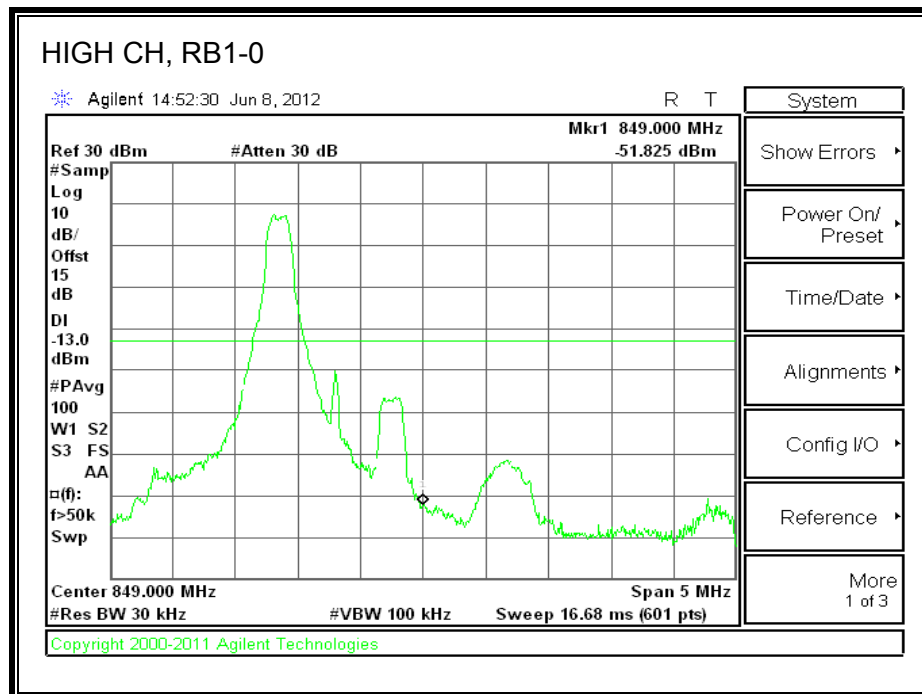

LTE 16QAM Band 17 (10.0 MHz BAND WIDTH)

8.2.4. A1428 LAT PORT LTE BAND 5

LTE QPSK Band 5 (1.4 MHz BAND WIDTH)

LTE 16QAM Band 4 (1.4 MHz BAND WIDTH)

LTE QPSK Band 5 (3.0 MHz BAND WIDTH)

LTE 16QAM Band 5 (3.0 MHz BAND WIDTH)

LTE QPSK Band 5 (5.0 MHz BAND WIDTH)

LTE 16QAM Band 5 (5.0 MHz BAND WIDTH)

LTE QPSK Band 5 (10.0 MHz BAND WIDTH)

LTE 16QAM Band 5 (10.0 MHz BAND WIDTH)

8.2.5. A1429 LAT PORT LTE BAND 13

LTE QPSK 779.5 MHz Band 13, 775 – 777MHz (5MHz Bandwidth)

LTE 16QAM 779.5MHz Band 13, 775 - 777MHz (5MHz Bandwidth)

LTE QPSK 779.5MHz Band 13, 783 - 793MHz (5MHz Bandwidth)

LTE 16QAM 779.5MHz Band 13, 783 - 793MHz (5MHz Bandwidth)

LTE QPSK 779.5MHz Band 13, 763 - 775MHz (5MHz Bandwidth)