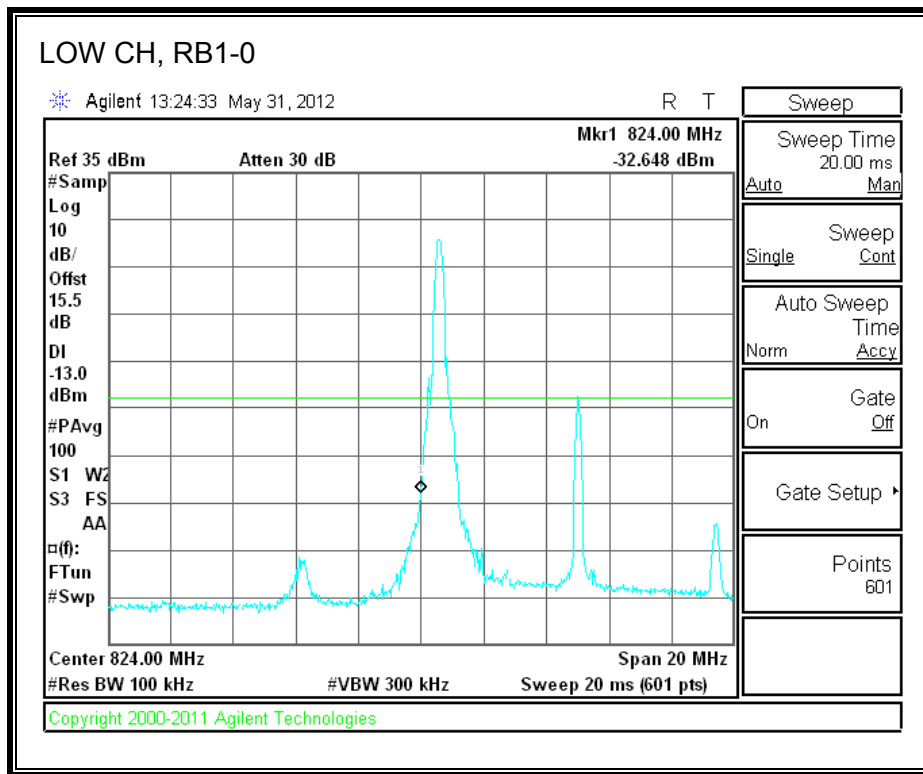

LTE 16QAM Band 17 (10.0 MHz BAND WIDTH)

8.2.4. A1428 LAT PORT LTE BAND 5

LTE QPSK Band 5 (1.4 MHz BAND WIDTH)

LTE 16QAM Band 4 (1.4 MHz BAND WIDTH)

LTE QPSK Band 5 (3.0 MHz BAND WIDTH)

LTE 16QAM Band 5 (3.0 MHz BAND WIDTH)

LTE QPSK Band 5 (5.0 MHz BAND WIDTH)

LTE 16QAM Band 5 (5.0 MHz BAND WIDTH)

LTE QPSK Band 5 (10.0 MHz BAND WIDTH)

LTE 16QAM Band 5 (10.0 MHz BAND WIDTH)

8.2.5. A1429 LAT PORT LTE BAND 13

LTE QPSK 779.5 MHz Band 13, 775 – 777MHz (5MHz Bandwidth)

LTE 16QAM 779.5MHz Band 13, 775 - 777MHz (5MHz Bandwidth)

LTE QPSK 779.5MHz Band 13, 783 - 793MHz (5MHz Bandwidth)

LTE 16QAM 779.5MHz Band 13, 783 - 793MHz (5MHz Bandwidth)

LTE QPSK 779.5MHz Band 13, 763 - 775MHz (5MHz Bandwidth)

LTE 16QAM 779.5MHz Band 13, 763-775MHz (5MHz Bandwidth)

LTE QPSK 779.5MHz Band 13, 793 - 805MHz (5MHz Bandwidth)

LTE 16QAM 779.5MHz Band 13, 793 - 805MHz (5MHz Bandwidth)

LTE QPSK 782 MHz Band 13, 775 - 777MHz (5MHz Bandwidth)