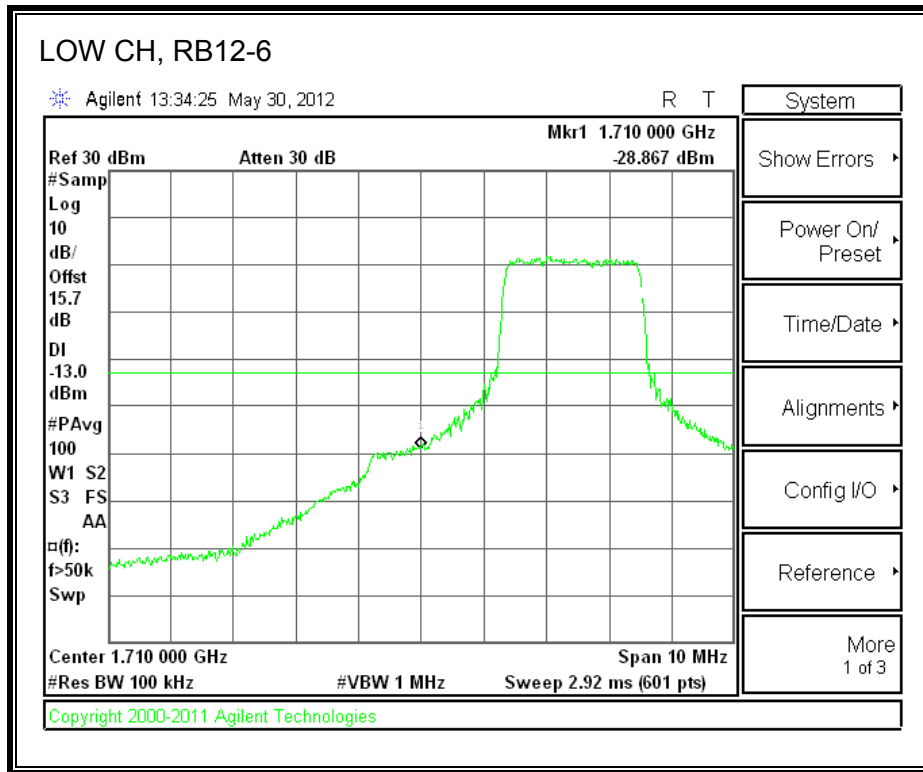

LTE QPSK Band 4 (5.0 MHz BAND WIDTH)

LTE 16QAM Band 4 (5.0 MHz BAND WIDTH)

LTE QPSK Band 4 (10.0 MHz BAND WIDTH)

LTE 16QAM Band 4 (10.0 MHz BAND WIDTH)

LTE QPSK Band 4 (15.0 MHz BAND WIDTH)

LTE 16QAM Band 4 (15.0 MHz BAND WIDTH)

LTE QPSK Band 4 (20.0 MHz BAND WIDTH)

LTE 16QAM Band 4 (20.0 MHz BAND WIDTH)

8.2.3. A1428 LAT PORT LTE BAND 17

LTE QPSK Band 17 (5.0 MHz BAND WIDTH)

LTE 16QAM Band 17 (5.0 MHz BAND WIDTH)

LTE QPSK Band 17 (10.0 MHz BAND WIDTH)