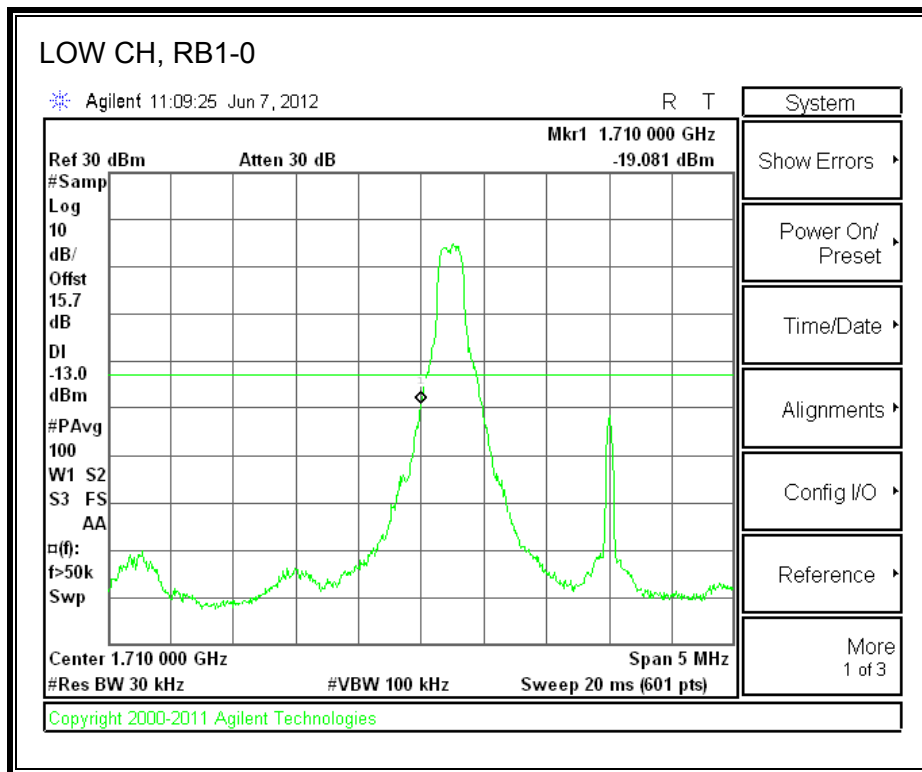

LTE 16QAM Band 2 (10.0 MHz BAND WIDTH)

LTE QPSK Band 2 (15.0 MHz BAND WIDTH)

LTE 16QAM Band 2 (15.0 MHz BAND WIDTH)

LTE QPSK Band 2 (20.0 MHz BAND WIDTH)

LTE 16QAM Band 2 (20.0 MHz BAND WIDTH)

8.2.8. A1428 UAT PORT LTE BAND 4

LTE QPSK Band 4 (1.4 MHz BAND WIDTH)

LTE 16QAM Band 4 (1.4 MHz BAND WIDTH)

LTE QPSK Band 4 (3.0 MHz BAND WIDTH)

LTE 16QAM Band 4 (3.0 MHz BAND WIDTH)

LTE QPSK Band 4 (5.0 MHz BAND WIDTH)

LTE 16QAM Band 4 (5.0 MHz BAND WIDTH)

LTE QPSK Band 4 (10.0 MHz BAND WIDTH)

LTE 16QAM Band 4 (10.0 MHz BAND WIDTH)

LTE QPSK Band 4 (15.0 MHz BAND WIDTH)

LTE 16QAM Band 4 (15.0 MHz BAND WIDTH)

LTE QPSK Band 4 (20.0 MHz BAND WIDTH)

LTE 16QAM Band 4 (20.0 MHz BAND WIDTH)