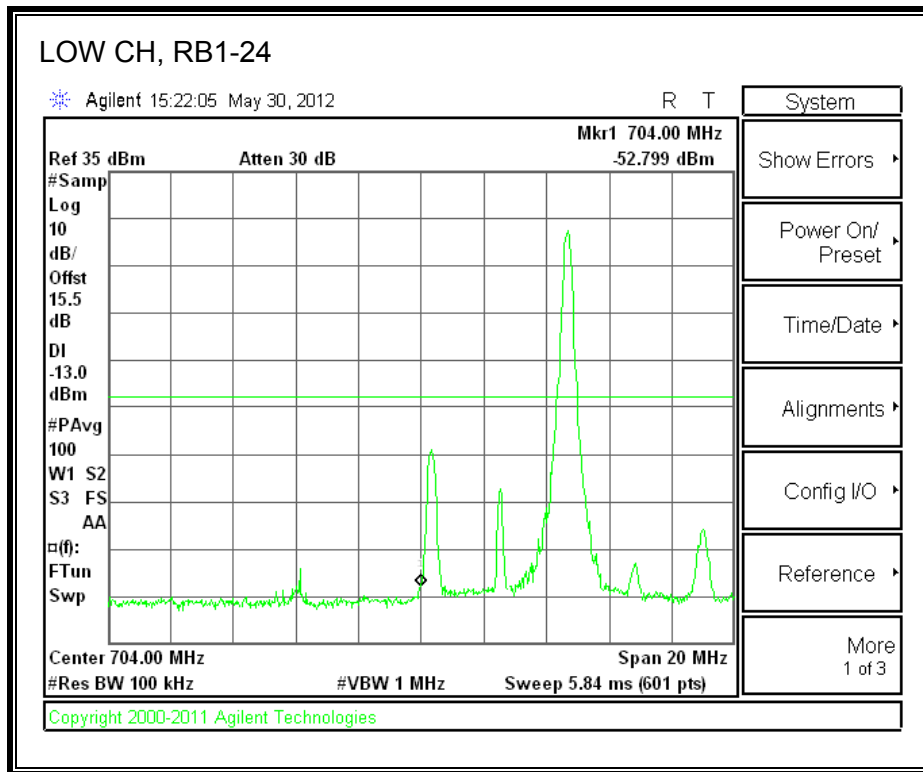

LTE QPSK Band 4 (5.0 MHz BAND WIDTH)

LTE 16QAM Band 4 (5.0 MHz BAND WIDTH)

LTE QPSK Band 4 (10.0 MHz BAND WIDTH)

LTE 16QAM Band 4 (10.0 MHz BAND WIDTH)

LTE QPSK Band 4 (15.0 MHz BAND WIDTH)

LTE 16QAM Band 4 (15.0 MHz BAND WIDTH)

LTE QPSK Band 4 (20.0 MHz BAND WIDTH)

LTE 16QAM Band 4 (20.0 MHz BAND WIDTH)

8.2.3. A1428 LAT PORT LTE BAND 17

LTE QPSK Band 17 (5.0 MHz BAND WIDTH)

LTE 16QAM Band 17 (5.0 MHz BAND WIDTH)

LTE QPSK Band 17 (10.0 MHz BAND WIDTH)

LTE 16QAM Band 17 (10.0 MHz BAND WIDTH)

8.2.4. A1428 LAT PORT LTE BAND 5

LTE QPSK Band 5 (1.4 MHz BAND WIDTH)

LTE 16QAM Band 4 (1.4 MHz BAND WIDTH)

LTE QPSK Band 5 (3.0 MHz BAND WIDTH)

LTE 16QAM Band 5 (3.0 MHz BAND WIDTH)

LTE QPSK Band 5 (5.0 MHz BAND WIDTH)

LTE 16QAM Band 5 (5.0 MHz BAND WIDTH)

LTE QPSK Band 5 (10.0 MHz BAND WIDTH)

LTE 16QAM Band 5 (10.0 MHz BAND WIDTH)

8.2.5. A1429 LAT PORT LTE BAND 13

LTE QPSK 779.5 MHz Band 13, 775 – 777MHz (5MHz Bandwidth)