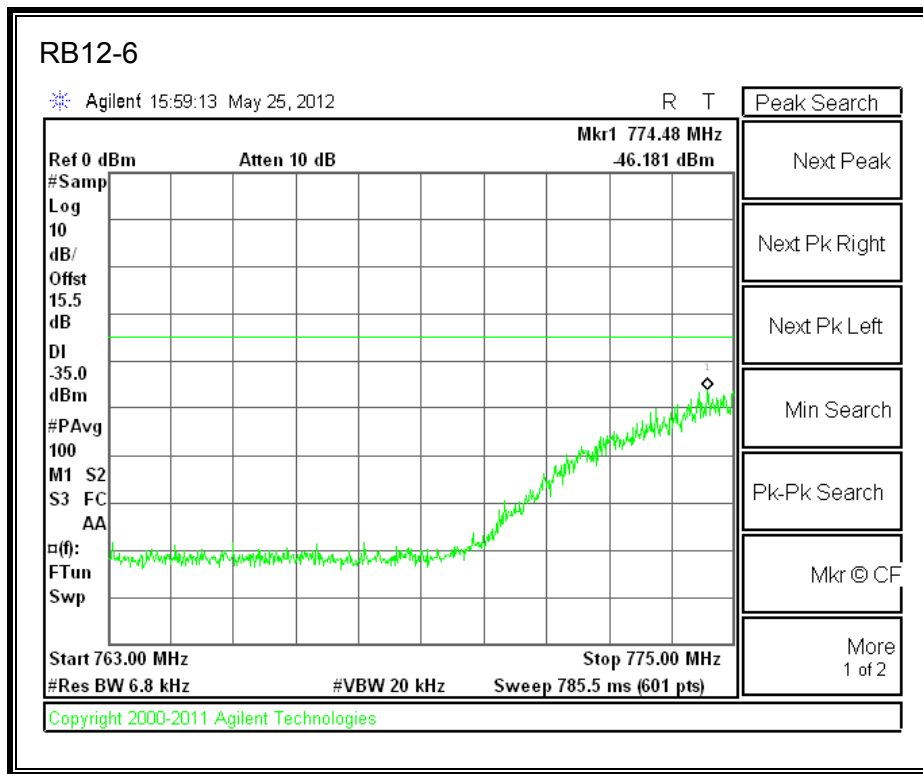

LTE QPSK Band 5 (5.0 MHz BAND WIDTH)

LTE 16QAM Band 5 (5.0 MHz BAND WIDTH)

LTE QPSK Band 5 (10.0 MHz BAND WIDTH)

LTE 16QAM Band 5 (10.0 MHz BAND WIDTH)

8.2.5. A1429 LAT PORT LTE BAND 13

LTE QPSK 779.5 MHz Band 13, 775 – 777MHz (5MHz Bandwidth)

LTE 16QAM 779.5MHz Band 13, 775 - 777MHz (5MHz Bandwidth)

LTE QPSK 779.5MHz Band 13, 783 - 793MHz (5MHz Bandwidth)

LTE 16QAM 779.5MHz Band 13, 783 - 793MHz (5MHz Bandwidth)

LTE QPSK 779.5MHz Band 13, 763 - 775MHz (5MHz Bandwidth)

LTE 16QAM 779.5MHz Band 13, 763-775MHz (5MHz Bandwidth)

LTE QPSK 779.5MHz Band 13, 793 - 805MHz (5MHz Bandwidth)

LTE 16QAM 779.5MHz Band 13, 793 - 805MHz (5MHz Bandwidth)

LTE QPSK 782 MHz Band 13, 775 - 777MHz (5MHz Bandwidth)

LTE 16QAM 782MHz Band 13, 775 - 777MHz (5MHz Bandwidth)

LTE QPSK 782MHz Band 13, 783 - 793MHz (5MHz Bandwidth)

LTE 16QAM 782MHz Band 13, 783 - 793MHz (5MHz Bandwidth)

LTE QPSK 782MHz Band 13, 763 - 775MHz (5MHz Bandwidth)