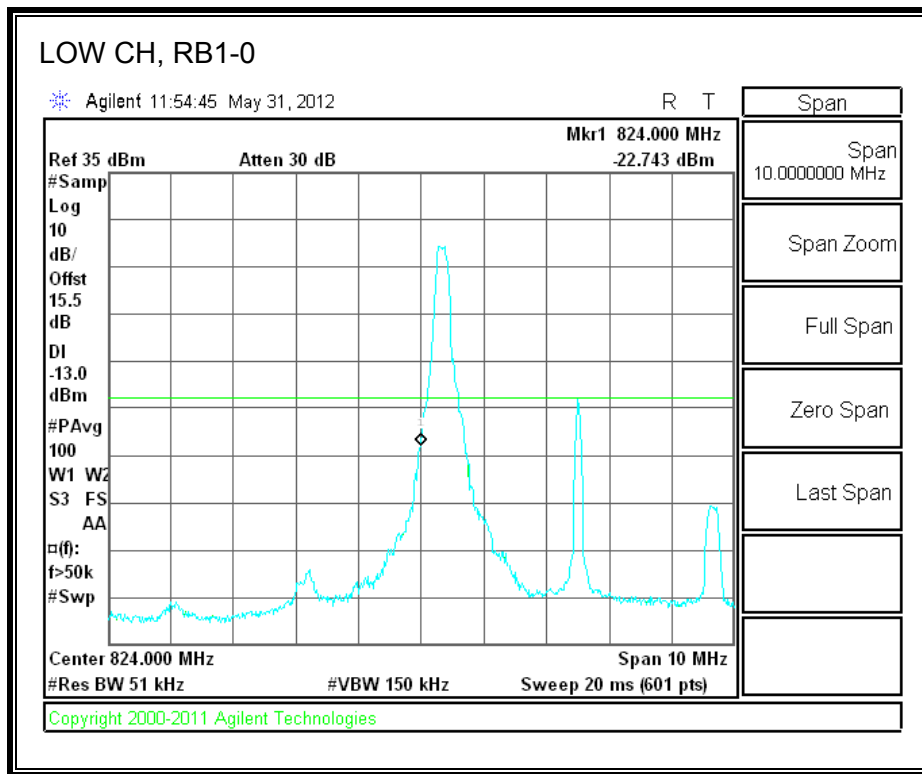

LTE QPSK Band 4 (20.0 MHz BAND WIDTH)

LTE 16QAM Band 4 (20.0 MHz BAND WIDTH)

8.2.3. A1428 LAT PORT LTE BAND 17

LTE QPSK Band 17 (5.0 MHz BAND WIDTH)

LTE 16QAM Band 17 (5.0 MHz BAND WIDTH)

LTE QPSK Band 17 (10.0 MHz BAND WIDTH)

LTE 16QAM Band 17 (10.0 MHz BAND WIDTH)

8.2.4. A1428 LAT PORT LTE BAND 5

LTE QPSK Band 5 (1.4 MHz BAND WIDTH)

LTE 16QAM Band 4 (1.4 MHz BAND WIDTH)

LTE QPSK Band 5 (3.0 MHz BAND WIDTH)

LTE 16QAM Band 5 (3.0 MHz BAND WIDTH)

LTE QPSK Band 5 (5.0 MHz BAND WIDTH)

LTE 16QAM Band 5 (5.0 MHz BAND WIDTH)

LTE QPSK Band 5 (10.0 MHz BAND WIDTH)

LTE 16QAM Band 5 (10.0 MHz BAND WIDTH)

8.2.5. A1429 LAT PORT LTE BAND 13

LTE QPSK 779.5 MHz Band 13, 775 – 777MHz (5MHz Bandwidth)

LTE 16QAM 779.5MHz Band 13, 775 - 777MHz (5MHz Bandwidth)

LTE QPSK 779.5MHz Band 13, 783 - 793MHz (5MHz Bandwidth)

LTE 16QAM 779.5MHz Band 13, 783 - 793MHz (5MHz Bandwidth)

LTE QPSK 779.5MHz Band 13, 763 - 775MHz (5MHz Bandwidth)