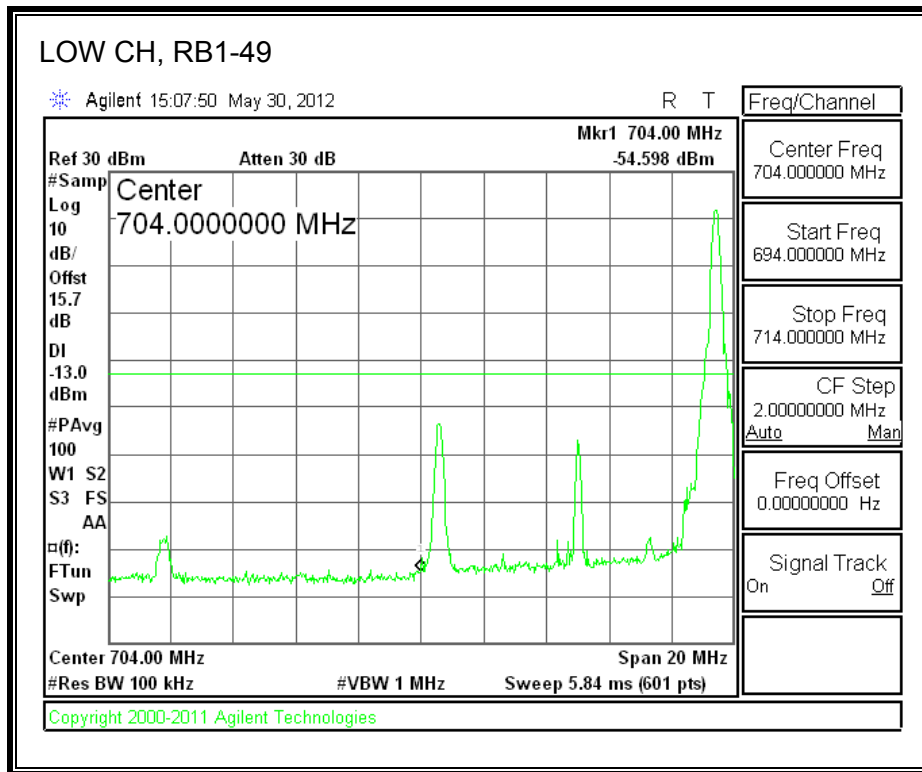

LTE QPSK Band 4 (5.0 MHz BAND WIDTH)

LTE 16QAM Band 4 (5.0 MHz BAND WIDTH)

LTE QPSK Band 4 (10.0 MHz BAND WIDTH)

LTE 16QAM Band 4 (10.0 MHz BAND WIDTH)

LTE QPSK Band 4 (15.0 MHz BAND WIDTH)

LTE 16QAM Band 4 (15.0 MHz BAND WIDTH)

LTE QPSK Band 4 (20.0 MHz BAND WIDTH)

LTE 16QAM Band 4 (20.0 MHz BAND WIDTH)

8.2.3. A1428 LAT PORT LTE BAND 17

LTE QPSK Band 17 (5.0 MHz BAND WIDTH)

LTE 16QAM Band 17 (5.0 MHz BAND WIDTH)

LTE QPSK Band 17 (10.0 MHz BAND WIDTH)

LTE 16QAM Band 17 (10.0 MHz BAND WIDTH)

8.2.4. A1428 LAT PORT LTE BAND 5

LTE QPSK Band 5 (1.4 MHz BAND WIDTH)

LTE 16QAM Band 4 (1.4 MHz BAND WIDTH)

LTE QPSK Band 5 (3.0 MHz BAND WIDTH)

LTE 16QAM Band 5 (3.0 MHz BAND WIDTH)

LTE QPSK Band 5 (5.0 MHz BAND WIDTH)

LTE 16QAM Band 5 (5.0 MHz BAND WIDTH)

LTE QPSK Band 5 (10.0 MHz BAND WIDTH)

LTE 16QAM Band 5 (10.0 MHz BAND WIDTH)

8.2.5. A1429 LAT PORT LTE BAND 13

LTE QPSK 779.5 MHz Band 13, 775 – 777MHz (5MHz Bandwidth)