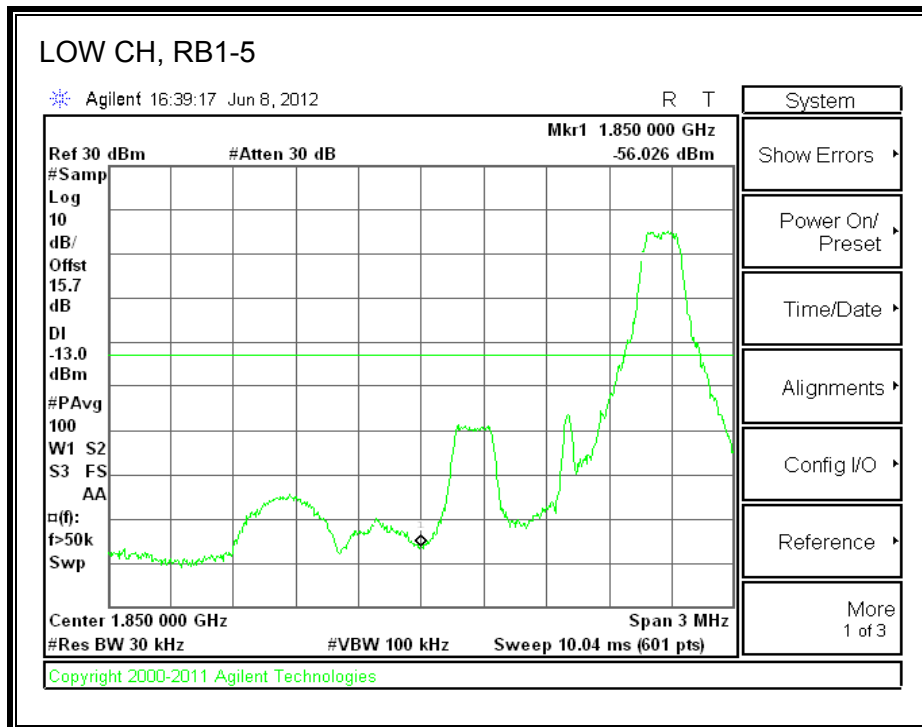

LTE QPSK Band 25 (3.0 MHz BAND WIDTH)

LTE 16QAM Band 25 (3.0 MHz BAND WIDTH)

LTE QPSK Band 25 (5.0 MHz BAND WIDTH)

LTE 16QAM Band 25 (5.0 MHz BAND WIDTH)

LTE QPSK Band 25 (10.0 MHz BAND WIDTH)

LTE 16QAM Band 25 (10.0 MHz BAND WIDTH)

LTE QPSK Band 25 (15.0 MHz BAND WIDTH)

LTE 16QAM Band 2 (15.0 MHz BAND WIDTH)

LTE QPSK Band 25 (20.0 MHz BAND WIDTH)

LTE 16QAM Band 25 (20.0 MHz BAND WIDTH)

8.2.7. A1428 LAT PORT LTE BAND 2

LTE QPSK Band 2 (1.4 MHz BAND WIDTH)

LTE 16QAM Band 2 (1.4 MHz BAND WIDTH)

LTE QPSK Band 2 (3.0 MHz BAND WIDTH)

LTE 16QAM Band 2 (3.0 MHz BAND WIDTH)

LTE QPSK Band 5 (5.0 MHz BAND WIDTH)

LTE 16QAM Band 2 (5.0 MHz BAND WIDTH)

LTE QPSK Band 2 (10.0 MHz BAND WIDTH)