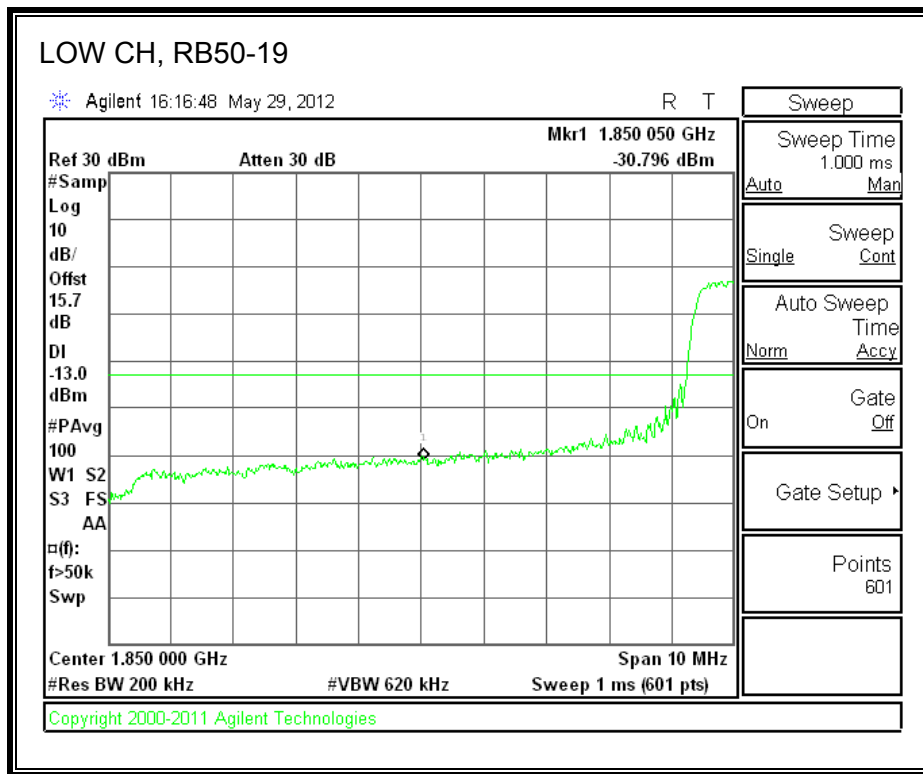

LTE QPSK Band 25 (3.0 MHz BAND WIDTH)

LTE 16QAM Band 25 (3.0 MHz BAND WIDTH)

LTE QPSK Band 25 (5.0 MHz BAND WIDTH)

LTE 16QAM Band 25 (5.0 MHz BAND WIDTH)

LTE QPSK Band 25 (10.0 MHz BAND WIDTH)

LTE 16QAM Band 25 (10.0 MHz BAND WIDTH)

LTE QPSK Band 25 (15.0 MHz BAND WIDTH)

LTE 16QAM Band 2 (15.0 MHz BAND WIDTH)

LTE QPSK Band 25 (20.0 MHz BAND WIDTH)

LTE 16QAM Band 25 (20.0 MHz BAND WIDTH)

8.2.7. A1428 LAT PORT LTE BAND 2

LTE QPSK Band 2 (1.4 MHz BAND WIDTH)

LTE 16QAM Band 2 (1.4 MHz BAND WIDTH)

LTE QPSK Band 2 (3.0 MHz BAND WIDTH)

LTE 16QAM Band 2 (3.0 MHz BAND WIDTH)

LTE QPSK Band 5 (5.0 MHz BAND WIDTH)

LTE 16QAM Band 2 (5.0 MHz BAND WIDTH)

LTE QPSK Band 2 (10.0 MHz BAND WIDTH)