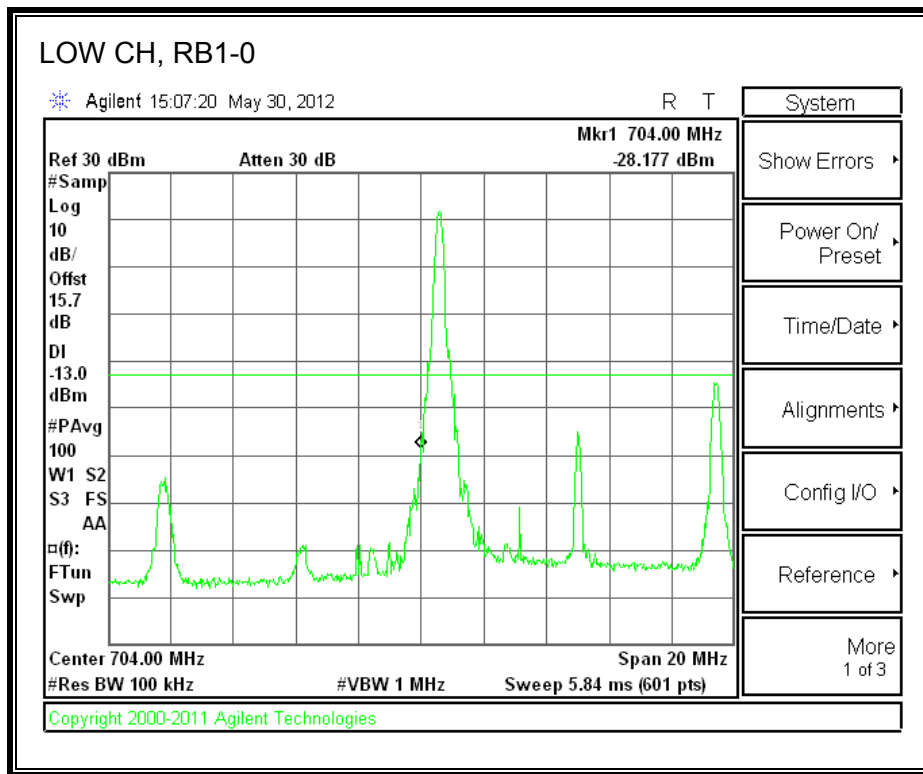

LTE QPSK Band 4 (5.0 MHz BAND WIDTH)

LTE 16QAM Band 4 (5.0 MHz BAND WIDTH)

LTE QPSK Band 4 (10.0 MHz BAND WIDTH)

LTE 16QAM Band 4 (10.0 MHz BAND WIDTH)

LTE QPSK Band 4 (15.0 MHz BAND WIDTH)

LTE 16QAM Band 4 (15.0 MHz BAND WIDTH)

LTE QPSK Band 4 (20.0 MHz BAND WIDTH)

LTE 16QAM Band 4 (20.0 MHz BAND WIDTH)

8.2.3. A1428 LAT PORT LTE BAND 17

LTE QPSK Band 17 (5.0 MHz BAND WIDTH)

LTE 16QAM Band 17 (5.0 MHz BAND WIDTH)

LTE QPSK Band 17 (10.0 MHz BAND WIDTH)

LTE 16QAM Band 17 (10.0 MHz BAND WIDTH)

8.2.4. A1428 LAT PORT LTE BAND 5

LTE QPSK Band 5 (1.4 MHz BAND WIDTH)

LTE 16QAM Band 4 (1.4 MHz BAND WIDTH)

LTE QPSK Band 5 (3.0 MHz BAND WIDTH)

LTE 16QAM Band 5 (3.0 MHz BAND WIDTH)