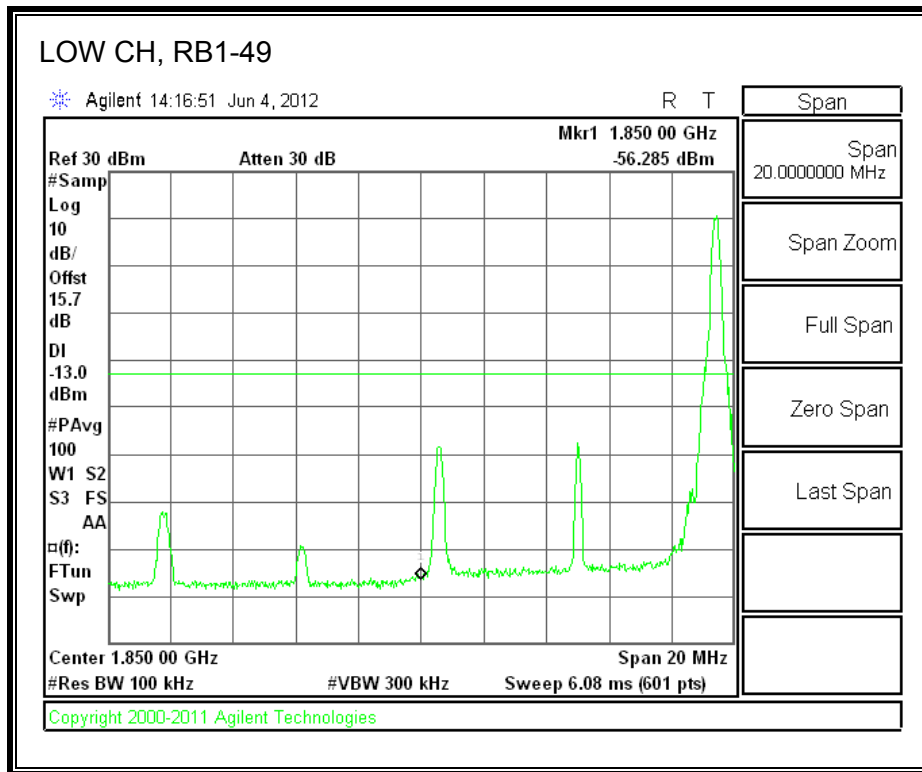

LTE QPSK Band 25 (15.0 MHz BAND WIDTH)

LTE 16QAM Band 2 (15.0 MHz BAND WIDTH)

LTE QPSK Band 25 (20.0 MHz BAND WIDTH)

LTE 16QAM Band 25 (20.0 MHz BAND WIDTH)

8.2.7. A1428 LAT PORT LTE BAND 2

LTE QPSK Band 2 (1.4 MHz BAND WIDTH)

LTE 16QAM Band 2 (1.4 MHz BAND WIDTH)

LTE QPSK Band 2 (3.0 MHz BAND WIDTH)

LTE 16QAM Band 2 (3.0 MHz BAND WIDTH)

LTE QPSK Band 5 (5.0 MHz BAND WIDTH)

LTE 16QAM Band 2 (5.0 MHz BAND WIDTH)

LTE QPSK Band 2 (10.0 MHz BAND WIDTH)

LTE 16QAM Band 2 (10.0 MHz BAND WIDTH)

LTE QPSK Band 2 (15.0 MHz BAND WIDTH)

LTE 16QAM Band 2 (15.0 MHz BAND WIDTH)

LTE QPSK Band 2 (20.0 MHz BAND WIDTH)

LTE 16QAM Band 2 (20.0 MHz BAND WIDTH)

8.2.8. A1428 UAT PORT LTE BAND 4