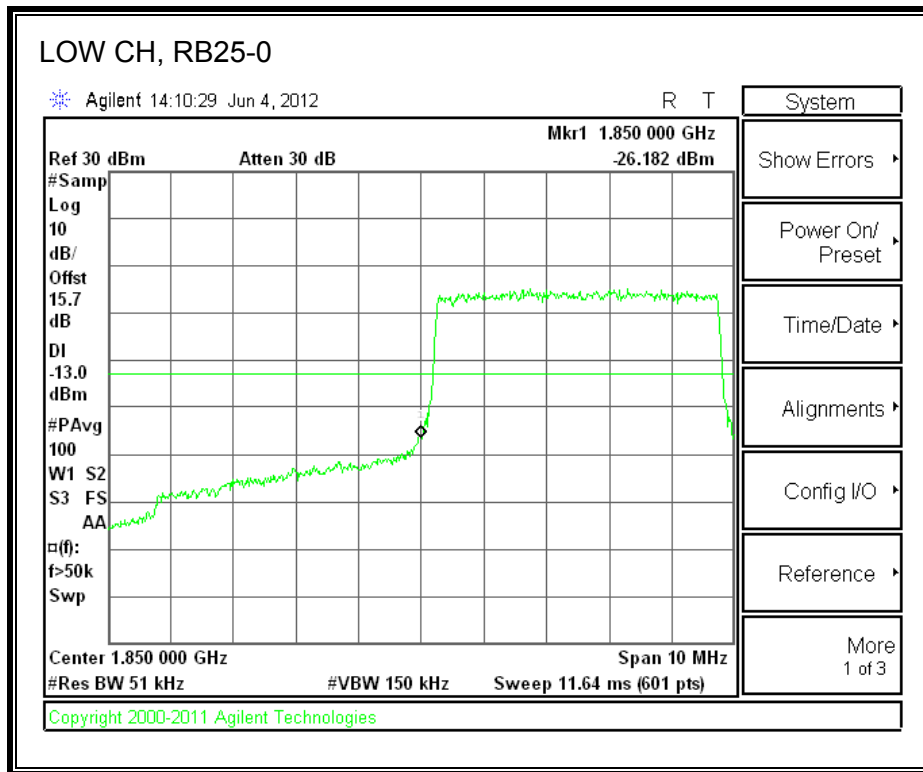

LTE QPSK Band 25 (15.0 MHz BAND WIDTH)

LTE 16QAM Band 2 (15.0 MHz BAND WIDTH)

LTE QPSK Band 25 (20.0 MHz BAND WIDTH)

LTE 16QAM Band 25 (20.0 MHz BAND WIDTH)

8.2.7. A1428 LAT PORT LTE BAND 2

LTE QPSK Band 2 (1.4 MHz BAND WIDTH)

LTE 16QAM Band 2 (1.4 MHz BAND WIDTH)

LTE QPSK Band 2 (3.0 MHz BAND WIDTH)

LTE 16QAM Band 2 (3.0 MHz BAND WIDTH)

LTE QPSK Band 5 (5.0 MHz BAND WIDTH)

LTE 16QAM Band 2 (5.0 MHz BAND WIDTH)

LTE QPSK Band 2 (10.0 MHz BAND WIDTH)

LTE 16QAM Band 2 (10.0 MHz BAND WIDTH)

LTE QPSK Band 2 (15.0 MHz BAND WIDTH)

LTE 16QAM Band 2 (15.0 MHz BAND WIDTH)

LTE QPSK Band 2 (20.0 MHz BAND WIDTH)

LTE 16QAM Band 2 (20.0 MHz BAND WIDTH)

8.2.8. A1428 UAT PORT LTE BAND 4