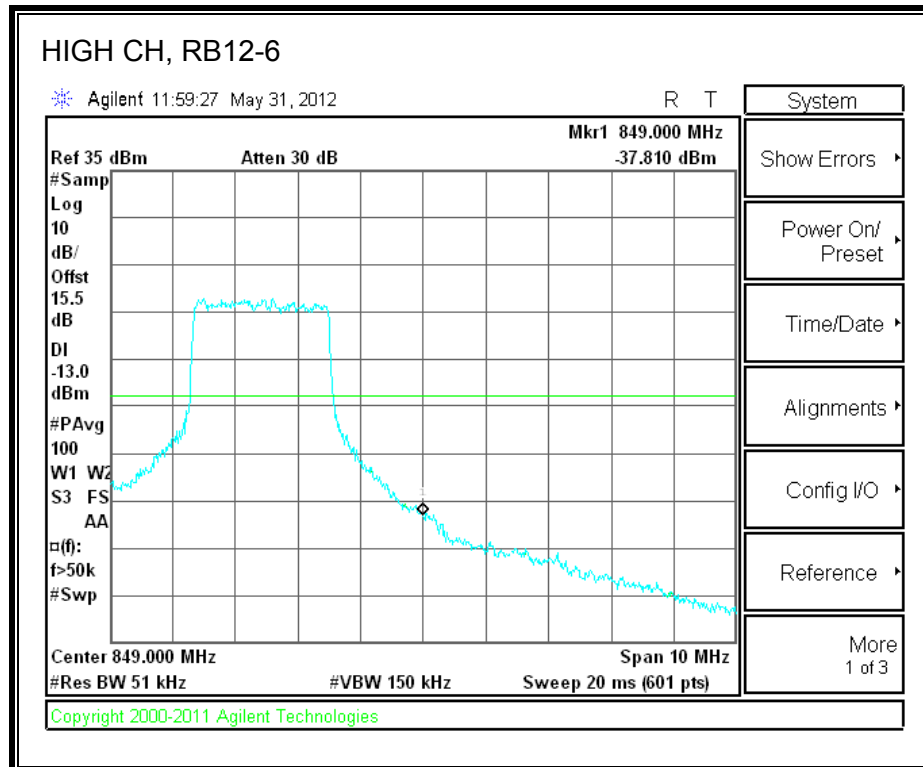

LTE QPSK Band 5 (5.0 MHz BAND WIDTH)

LTE 16QAM Band 5 (5.0 MHz BAND WIDTH)

LTE QPSK Band 5 (10.0 MHz BAND WIDTH)

LTE 16QAM Band 5 (10.0 MHz BAND WIDTH)

8.2.5. A1429 LAT PORT LTE BAND 13

LTE QPSK 779.5 MHz Band 13, 775 – 777MHz (5MHz Bandwidth)

LTE 16QAM 779.5MHz Band 13, 775 - 777MHz (5MHz Bandwidth)

LTE QPSK 779.5MHz Band 13, 783 - 793MHz (5MHz Bandwidth)

LTE 16QAM 779.5MHz Band 13, 783 - 793MHz (5MHz Bandwidth)

LTE QPSK 779.5MHz Band 13, 763 - 775MHz (5MHz Bandwidth)