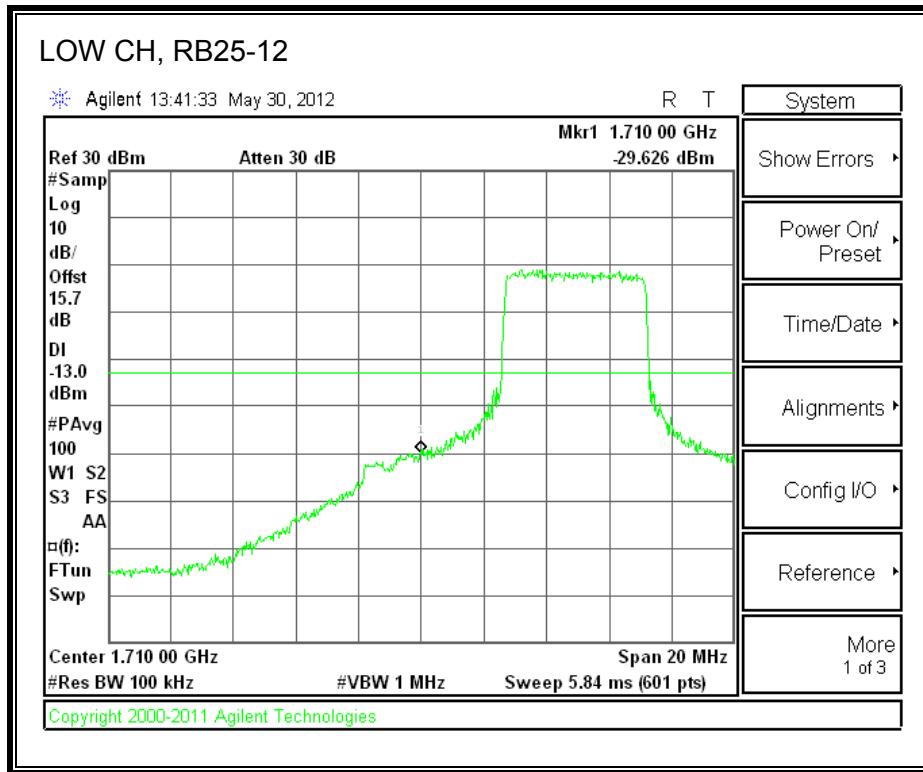

LTE QPSK Band 4 (5.0 MHz BAND WIDTH)

LTE 16QAM Band 4 (5.0 MHz BAND WIDTH)

LTE QPSK Band 4 (10.0 MHz BAND WIDTH)

LTE 16QAM Band 4 (10.0 MHz BAND WIDTH)

LTE QPSK Band 4 (15.0 MHz BAND WIDTH)

LTE 16QAM Band 4 (15.0 MHz BAND WIDTH)

LTE QPSK Band 4 (20.0 MHz BAND WIDTH)

LTE 16QAM Band 4 (20.0 MHz BAND WIDTH)

8.2.3. A1428 LAT PORT LTE BAND 17

LTE QPSK Band 17 (5.0 MHz BAND WIDTH)

LTE 16QAM Band 17 (5.0 MHz BAND WIDTH)

LTE QPSK Band 17 (10.0 MHz BAND WIDTH)