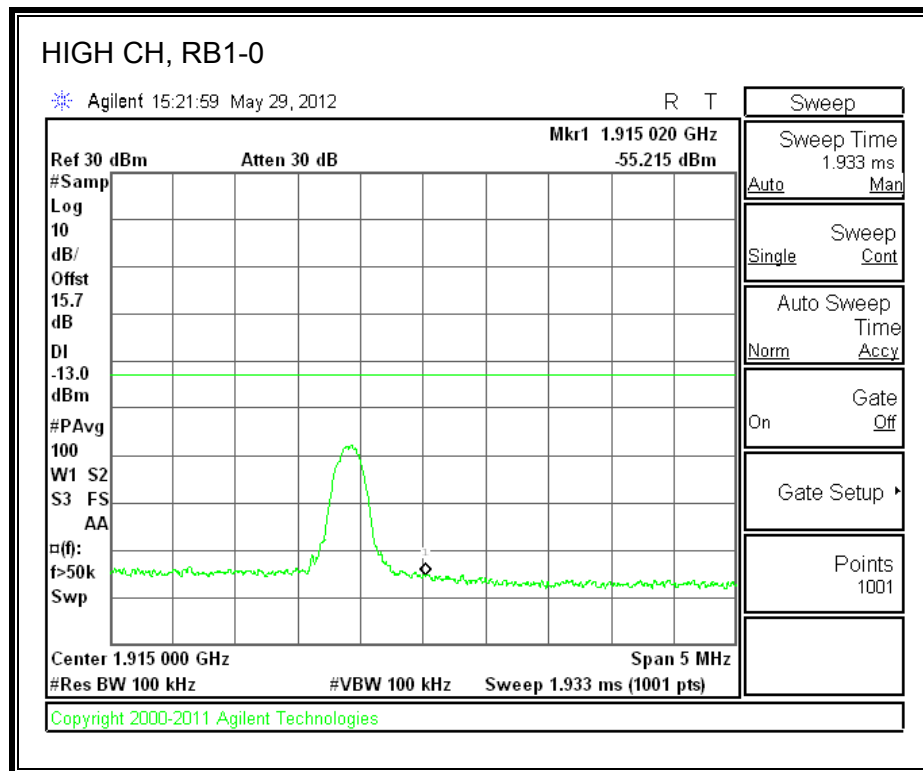

LTE QPSK Band 13, 793 - 805MHz (10MHz Bandwidth)

LTE 16QAM Band 13, 793 - 805MHz (10MHz Bandwidth)

8.2.6. A1429 UAT PORT LTE BAND 25

LTE QPSK Band 25 (1.4 MHz BAND WIDTH)

LTE 16QAM Band 25 (1.4 MHz BAND WIDTH)

LTE QPSK Band 25 (3.0 MHz BAND WIDTH)

LTE 16QAM Band 25 (3.0 MHz BAND WIDTH)

LTE QPSK Band 25 (5.0 MHz BAND WIDTH)

LTE 16QAM Band 25 (5.0 MHz BAND WIDTH)

LTE QPSK Band 25 (10.0 MHz BAND WIDTH)

LTE 16QAM Band 25 (10.0 MHz BAND WIDTH)

LTE QPSK Band 25 (15.0 MHz BAND WIDTH)

LTE 16QAM Band 2 (15.0 MHz BAND WIDTH)

LTE QPSK Band 25 (20.0 MHz BAND WIDTH)

LTE 16QAM Band 25 (20.0 MHz BAND WIDTH)

8.2.7. A1428 LAT PORT LTE BAND 2

LTE QPSK Band 2 (1.4 MHz BAND WIDTH)