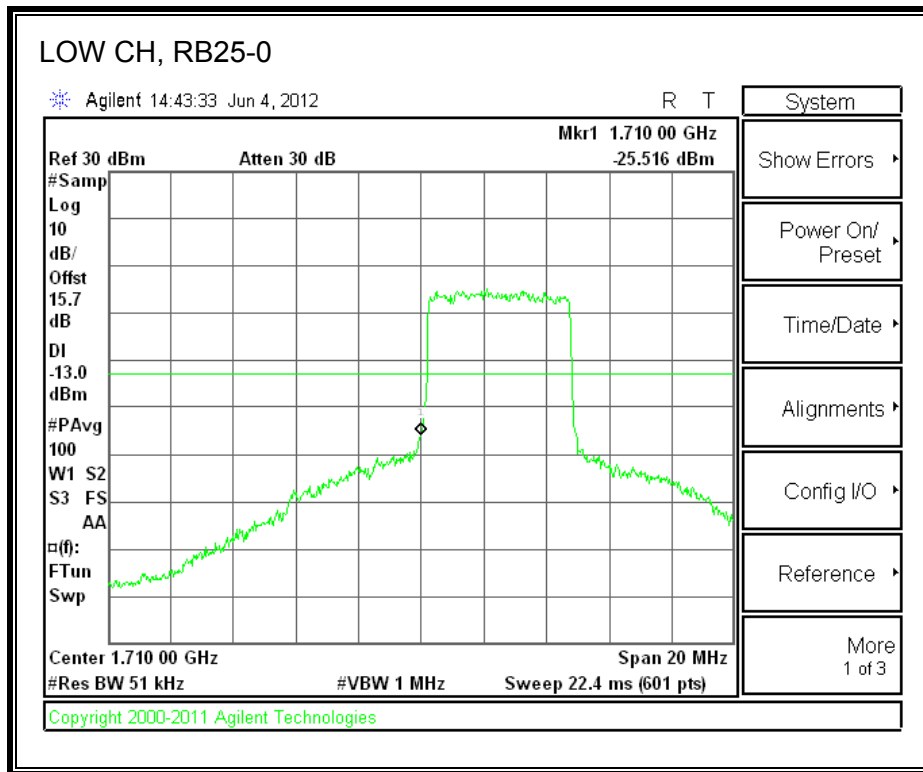

LTE 16QAM Band 2 (10.0 MHz BAND WIDTH)

LTE QPSK Band 2 (15.0 MHz BAND WIDTH)

LTE 16QAM Band 2 (15.0 MHz BAND WIDTH)

LTE QPSK Band 2 (20.0 MHz BAND WIDTH)

LTE 16QAM Band 2 (20.0 MHz BAND WIDTH)

8.2.8. A1428 UAT PORT LTE BAND 4

LTE QPSK Band 4 (1.4 MHz BAND WIDTH)

LTE 16QAM Band 4 (1.4 MHz BAND WIDTH)

LTE QPSK Band 4 (3.0 MHz BAND WIDTH)

LTE 16QAM Band 4 (3.0 MHz BAND WIDTH)

LTE QPSK Band 4 (5.0 MHz BAND WIDTH)

LTE 16QAM Band 4 (5.0 MHz BAND WIDTH)

LTE QPSK Band 4 (10.0 MHz BAND WIDTH)

LTE 16QAM Band 4 (10.0 MHz BAND WIDTH)

LTE QPSK Band 4 (15.0 MHz BAND WIDTH)

LTE 16QAM Band 4 (15.0 MHz BAND WIDTH)

LTE QPSK Band 4 (20.0 MHz BAND WIDTH)

LTE 16QAM Band 4 (20.0 MHz BAND WIDTH)

8.2.9. A1428 UAT PORT LTE BAND 17

LTE QPSK Band 17 (5.0 MHz BAND WIDTH)

LTE 16QAM Band 17 (5.0 MHz BAND WIDTH)

LTE QPSK Band 17 (10.0 MHz BAND WIDTH)

LTE 16QAM Band 17 (10.0 MHz BAND WIDTH)