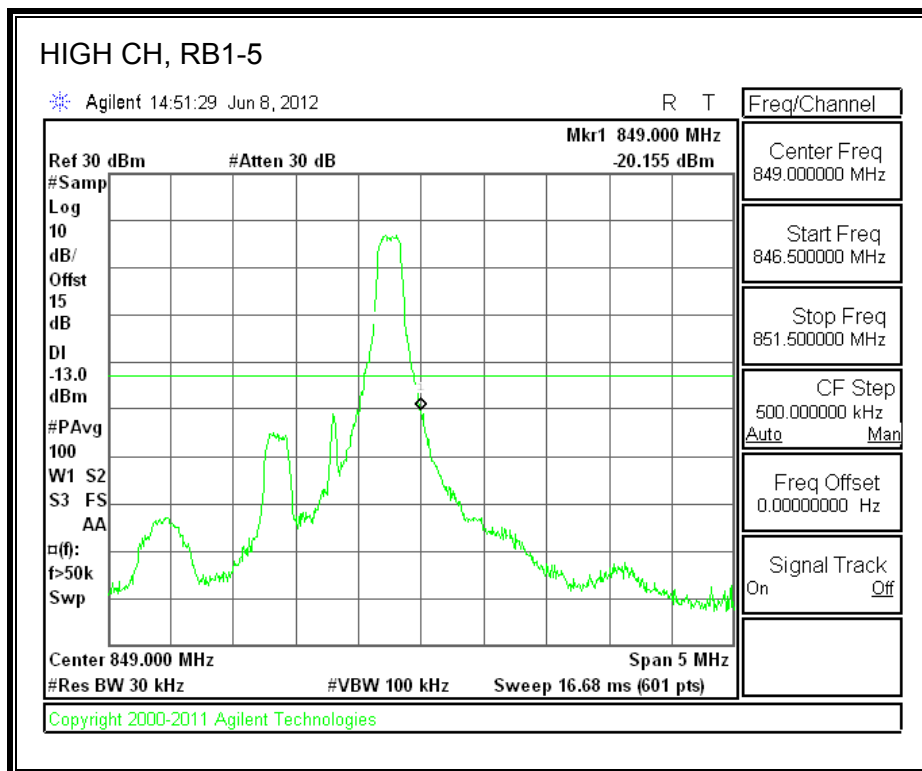

LTE 16QAM Band 17 (10.0 MHz BAND WIDTH)

8.2.4. A1428 LAT PORT LTE BAND 5

LTE QPSK Band 5 (1.4 MHz BAND WIDTH)

LTE 16QAM Band 4 (1.4 MHz BAND WIDTH)

LTE QPSK Band 5 (3.0 MHz BAND WIDTH)

LTE 16QAM Band 5 (3.0 MHz BAND WIDTH)

LTE QPSK Band 5 (5.0 MHz BAND WIDTH)

LTE 16QAM Band 5 (5.0 MHz BAND WIDTH)

LTE QPSK Band 5 (10.0 MHz BAND WIDTH)

LTE 16QAM Band 5 (10.0 MHz BAND WIDTH)

8.2.5. A1429 LAT PORT LTE BAND 13

LTE QPSK 779.5 MHz Band 13, 775 – 777MHz (5MHz Bandwidth)

LTE 16QAM 779.5MHz Band 13, 775 - 777MHz (5MHz Bandwidth)

LTE QPSK 779.5MHz Band 13, 783 - 793MHz (5MHz Bandwidth)

LTE 16QAM 779.5MHz Band 13, 783 - 793MHz (5MHz Bandwidth)

LTE QPSK 779.5MHz Band 13, 763 - 775MHz (5MHz Bandwidth)