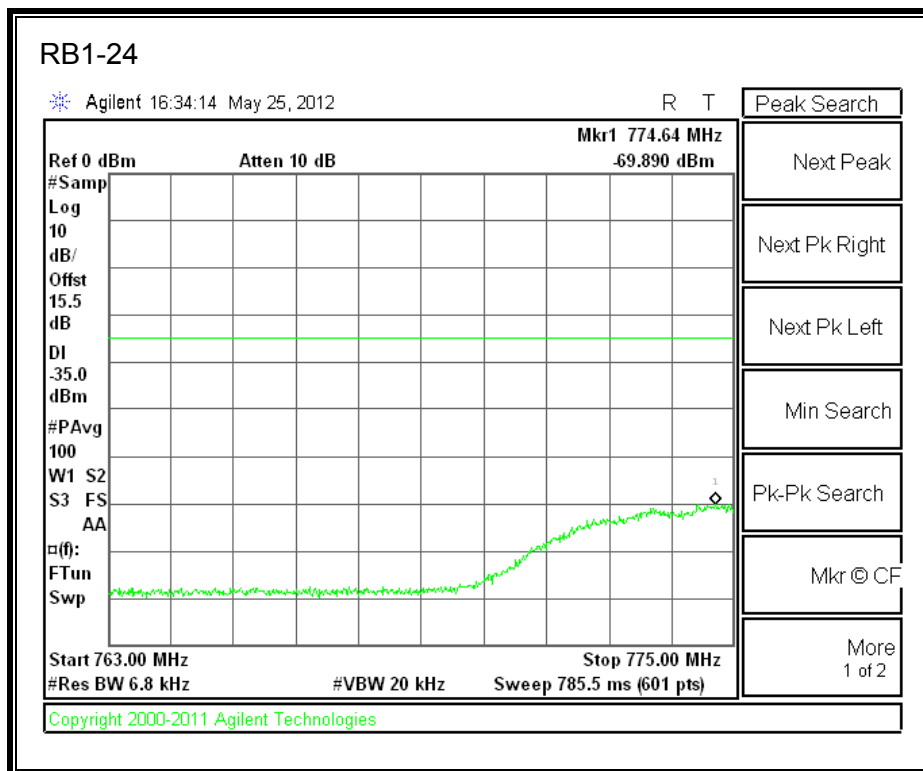

LTE 16QAM 779.5MHz Band 13, 763-775MHz (5MHz Bandwidth)

LTE QPSK 779.5MHz Band 13, 793 - 805MHz (5MHz Bandwidth)

LTE 16QAM 779.5MHz Band 13, 793 - 805MHz (5MHz Bandwidth)

LTE QPSK 782 MHz Band 13, 775 - 777MHz (5MHz Bandwidth)

LTE 16QAM 782MHz Band 13, 775 - 777MHz (5MHz Bandwidth)

LTE QPSK 782MHz Band 13, 783 - 793MHz (5MHz Bandwidth)

LTE 16QAM 782MHz Band 13, 783 - 793MHz (5MHz Bandwidth)

LTE QPSK 782MHz Band 13, 763 - 775MHz (5MHz Bandwidth)

LTE 16QAM 782MHz Band 13, 763-775MHz (5MHz Bandwidth)

LTE QPSK 782MHz Band 13, 793 - 805MHz (5MHz Bandwidth)

LTE 16QAM 7825MHz Band 13, 793 - 805MHz (5MHz Bandwidth)

LTE QPSK 784.5 MHz Band 13, 775 - 777MHz (5MHz Bandwidth)