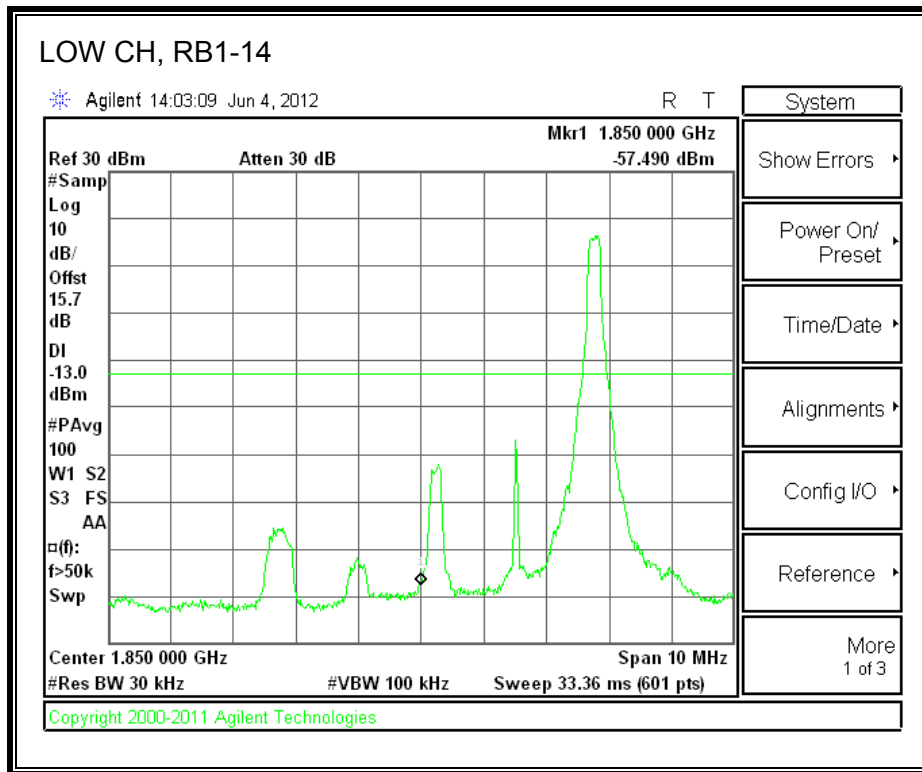

LTE QPSK Band 25 (15.0 MHz BAND WIDTH)

LTE 16QAM Band 2 (15.0 MHz BAND WIDTH)

LTE QPSK Band 25 (20.0 MHz BAND WIDTH)

LTE 16QAM Band 25 (20.0 MHz BAND WIDTH)

8.2.7. A1428 LAT PORT LTE BAND 2

LTE QPSK Band 2 (1.4 MHz BAND WIDTH)

LTE 16QAM Band 2 (1.4 MHz BAND WIDTH)

LTE QPSK Band 2 (3.0 MHz BAND WIDTH)

LTE 16QAM Band 2 (3.0 MHz BAND WIDTH)

LTE QPSK Band 5 (5.0 MHz BAND WIDTH)

LTE 16QAM Band 2 (5.0 MHz BAND WIDTH)

LTE QPSK Band 2 (10.0 MHz BAND WIDTH)

LTE 16QAM Band 2 (10.0 MHz BAND WIDTH)

LTE QPSK Band 2 (15.0 MHz BAND WIDTH)

LTE 16QAM Band 2 (15.0 MHz BAND WIDTH)

LTE QPSK Band 2 (20.0 MHz BAND WIDTH)

LTE 16QAM Band 2 (20.0 MHz BAND WIDTH)

8.2.8. A1428 UAT PORT LTE BAND 4