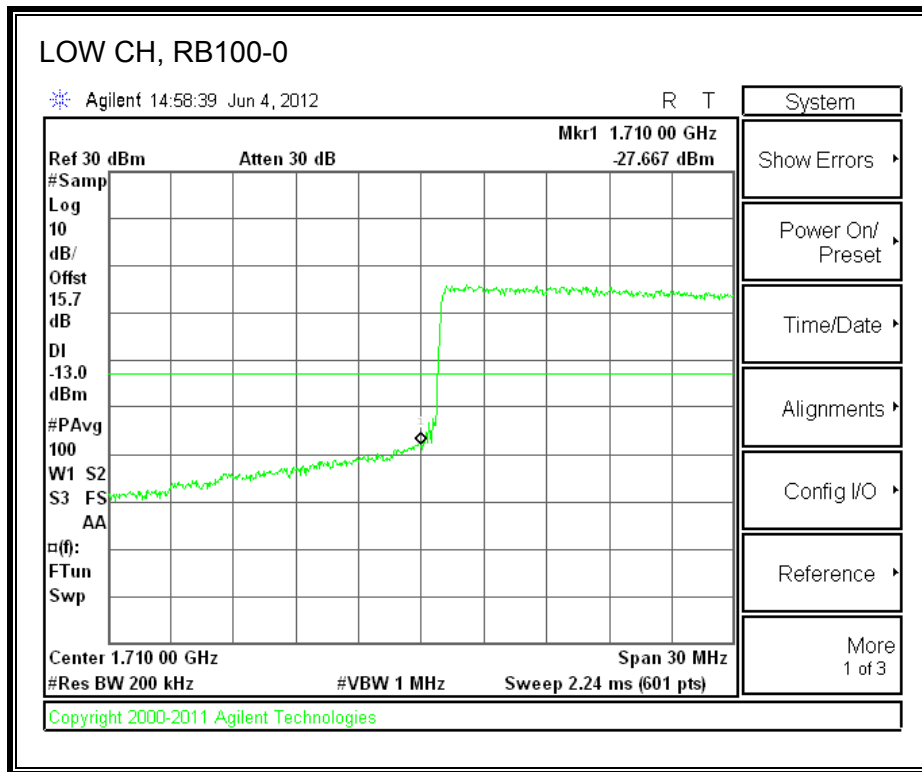

LTE 16QAM Band 2 (10.0 MHz BAND WIDTH)

LTE QPSK Band 2 (15.0 MHz BAND WIDTH)

LTE 16QAM Band 2 (15.0 MHz BAND WIDTH)

LTE QPSK Band 2 (20.0 MHz BAND WIDTH)

LTE 16QAM Band 2 (20.0 MHz BAND WIDTH)

8.2.8. A1428 UAT PORT LTE BAND 4

LTE QPSK Band 4 (1.4 MHz BAND WIDTH)

LTE 16QAM Band 4 (1.4 MHz BAND WIDTH)

LTE QPSK Band 4 (3.0 MHz BAND WIDTH)

LTE 16QAM Band 4 (3.0 MHz BAND WIDTH)

LTE QPSK Band 4 (5.0 MHz BAND WIDTH)

LTE 16QAM Band 4 (5.0 MHz BAND WIDTH)

LTE QPSK Band 4 (10.0 MHz BAND WIDTH)

LTE 16QAM Band 4 (10.0 MHz BAND WIDTH)

LTE QPSK Band 4 (15.0 MHz BAND WIDTH)

LTE 16QAM Band 4 (15.0 MHz BAND WIDTH)

LTE QPSK Band 4 (20.0 MHz BAND WIDTH)

LTE 16QAM Band 4 (20.0 MHz BAND WIDTH)

8.2.9. A1428 UAT PORT LTE BAND 17

LTE QPSK Band 17 (5.0 MHz BAND WIDTH)

LTE 16QAM Band 17 (5.0 MHz BAND WIDTH)

LTE QPSK Band 17 (10.0 MHz BAND WIDTH)

LTE 16QAM Band 17 (10.0 MHz BAND WIDTH)