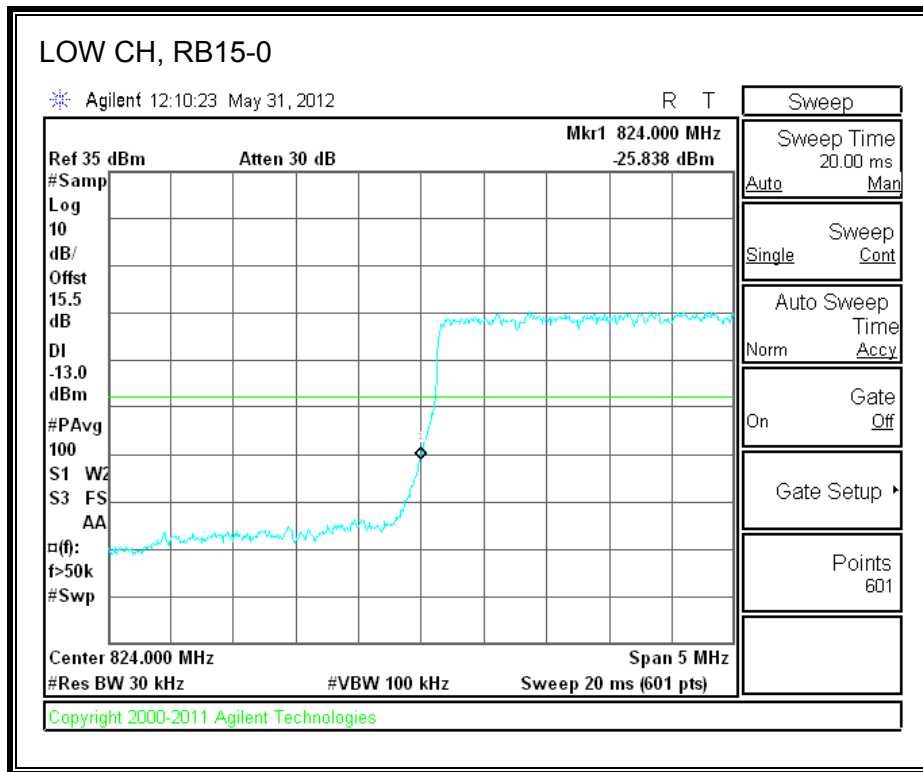

LTE 16QAM Band 17 (10.0 MHz BAND WIDTH)

8.2.4. A1428 LAT PORT LTE BAND 5

LTE QPSK Band 5 (1.4 MHz BAND WIDTH)

LTE 16QAM Band 4 (1.4 MHz BAND WIDTH)

LTE QPSK Band 5 (3.0 MHz BAND WIDTH)

LTE 16QAM Band 5 (3.0 MHz BAND WIDTH)

LTE QPSK Band 5 (5.0 MHz BAND WIDTH)

LTE 16QAM Band 5 (5.0 MHz BAND WIDTH)

LTE QPSK Band 5 (10.0 MHz BAND WIDTH)

LTE 16QAM Band 5 (10.0 MHz BAND WIDTH)

8.2.5. A1429 LAT PORT LTE BAND 13

LTE QPSK 779.5 MHz Band 13, 775 – 777MHz (5MHz Bandwidth)