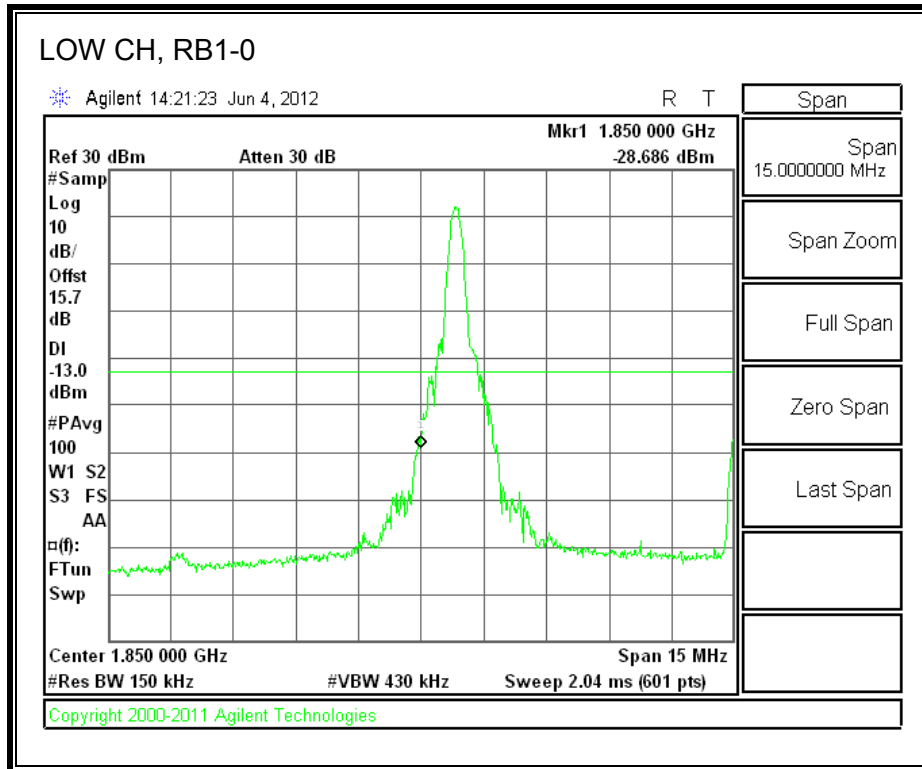

LTE 16QAM Band 2 (1.4 MHz BAND WIDTH)

LTE QPSK Band 2 (3.0 MHz BAND WIDTH)

LTE 16QAM Band 2 (3.0 MHz BAND WIDTH)

LTE QPSK Band 5 (5.0 MHz BAND WIDTH)

LTE 16QAM Band 2 (5.0 MHz BAND WIDTH)

LTE QPSK Band 2 (10.0 MHz BAND WIDTH)

LTE 16QAM Band 2 (10.0 MHz BAND WIDTH)

LTE QPSK Band 2 (15.0 MHz BAND WIDTH)

LTE 16QAM Band 2 (15.0 MHz BAND WIDTH)

LTE QPSK Band 2 (20.0 MHz BAND WIDTH)

LTE 16QAM Band 2 (20.0 MHz BAND WIDTH)

8.2.8. A1428 UAT PORT LTE BAND 4

LTE QPSK Band 4 (1.4 MHz BAND WIDTH)

LTE 16QAM Band 4 (1.4 MHz BAND WIDTH)

LTE QPSK Band 4 (3.0 MHz BAND WIDTH)

LTE 16QAM Band 4 (3.0 MHz BAND WIDTH)

LTE QPSK Band 4 (5.0 MHz BAND WIDTH)

LTE 16QAM Band 4 (5.0 MHz BAND WIDTH)

LTE QPSK Band 4 (10.0 MHz BAND WIDTH)

LTE 16QAM Band 4 (10.0 MHz BAND WIDTH)

LTE QPSK Band 4 (15.0 MHz BAND WIDTH)

LTE 16QAM Band 4 (15.0 MHz BAND WIDTH)

LTE QPSK Band 4 (20.0 MHz BAND WIDTH)

LTE 16QAM Band 4 (20.0 MHz BAND WIDTH)