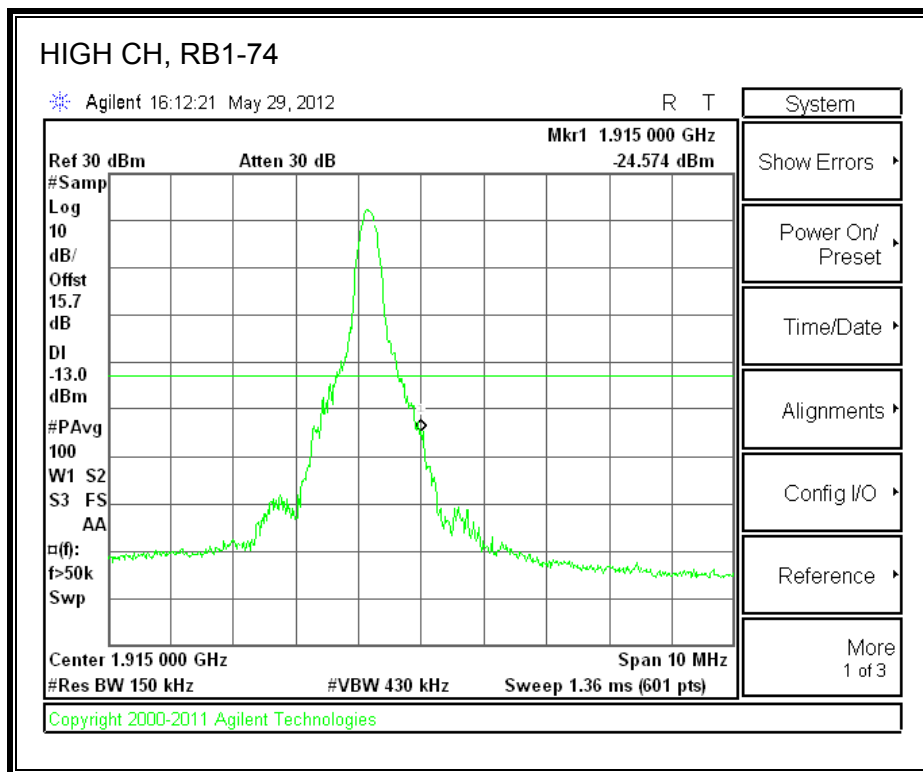

LTE QPSK Band 13, 793 - 805MHz (10MHz Bandwidth)

LTE 16QAM Band 13, 793 - 805MHz (10MHz Bandwidth)

8.2.6. A1429 UAT PORT LTE BAND 25

LTE QPSK Band 25 (1.4 MHz BAND WIDTH)

LTE 16QAM Band 25 (1.4 MHz BAND WIDTH)

LTE QPSK Band 25 (3.0 MHz BAND WIDTH)

LTE 16QAM Band 25 (3.0 MHz BAND WIDTH)

LTE QPSK Band 25 (5.0 MHz BAND WIDTH)

LTE 16QAM Band 25 (5.0 MHz BAND WIDTH)

LTE QPSK Band 25 (10.0 MHz BAND WIDTH)

LTE 16QAM Band 25 (10.0 MHz BAND WIDTH)

LTE QPSK Band 25 (15.0 MHz BAND WIDTH)

LTE 16QAM Band 2 (15.0 MHz BAND WIDTH)

LTE QPSK Band 25 (20.0 MHz BAND WIDTH)

LTE 16QAM Band 25 (20.0 MHz BAND WIDTH)

8.2.7. A1428 LAT PORT LTE BAND 2

LTE QPSK Band 2 (1.4 MHz BAND WIDTH)