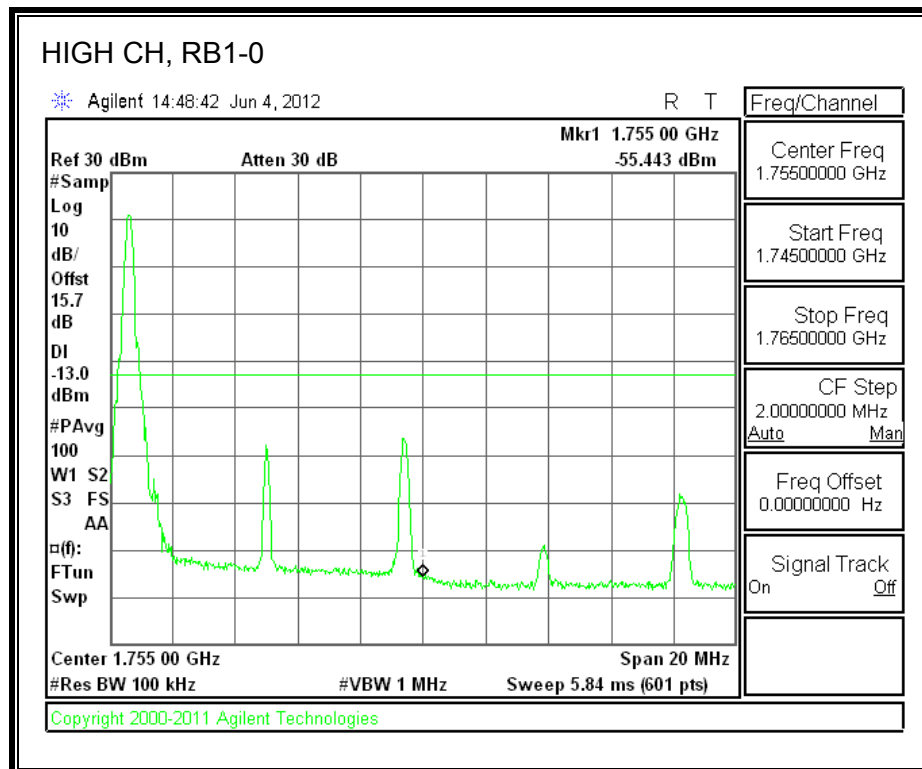

LTE 16QAM Band 2 (10.0 MHz BAND WIDTH)

LTE QPSK Band 2 (15.0 MHz BAND WIDTH)

LTE 16QAM Band 2 (15.0 MHz BAND WIDTH)

LTE QPSK Band 2 (20.0 MHz BAND WIDTH)

LTE 16QAM Band 2 (20.0 MHz BAND WIDTH)

8.2.8. A1428 UAT PORT LTE BAND 4

LTE QPSK Band 4 (1.4 MHz BAND WIDTH)

LTE 16QAM Band 4 (1.4 MHz BAND WIDTH)

LTE QPSK Band 4 (3.0 MHz BAND WIDTH)

LTE 16QAM Band 4 (3.0 MHz BAND WIDTH)

LTE QPSK Band 4 (5.0 MHz BAND WIDTH)

LTE 16QAM Band 4 (5.0 MHz BAND WIDTH)

LTE QPSK Band 4 (10.0 MHz BAND WIDTH)

LTE 16QAM Band 4 (10.0 MHz BAND WIDTH)

LTE QPSK Band 4 (15.0 MHz BAND WIDTH)

LTE 16QAM Band 4 (15.0 MHz BAND WIDTH)

LTE QPSK Band 4 (20.0 MHz BAND WIDTH)

LTE 16QAM Band 4 (20.0 MHz BAND WIDTH)