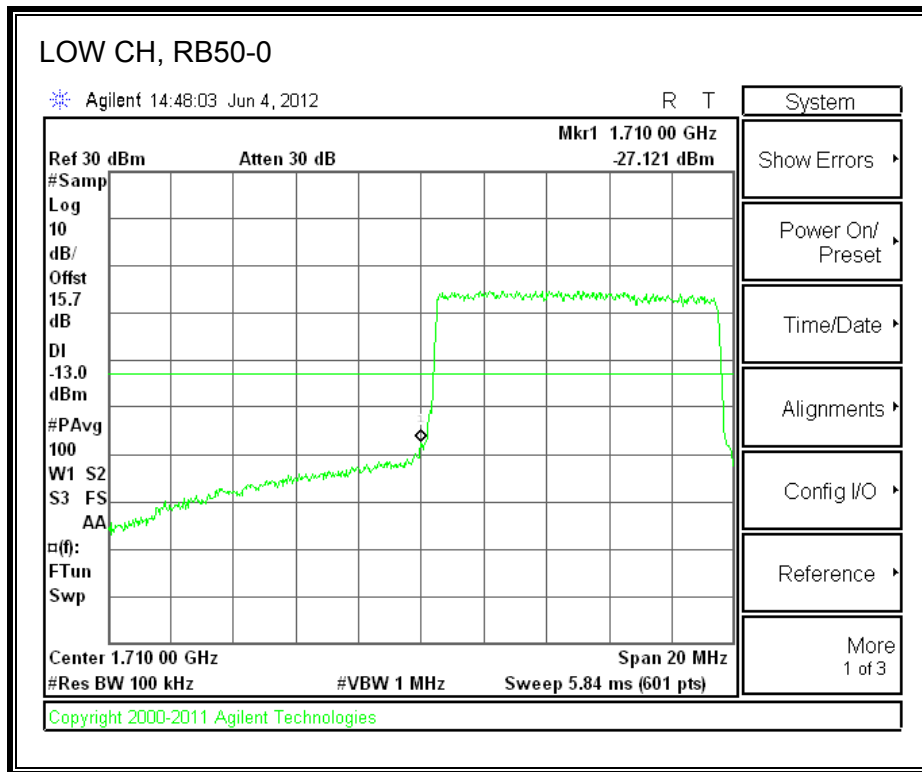

LTE QPSK Band 4 (1.4 MHz BAND WIDTH)

LTE 16QAM Band 4 (1.4 MHz BAND WIDTH)

LTE QPSK Band 4 (3.0 MHz BAND WIDTH)

LTE 16QAM Band 4 (3.0 MHz BAND WIDTH)

LTE QPSK Band 4 (5.0 MHz BAND WIDTH)

LTE 16QAM Band 4 (5.0 MHz BAND WIDTH)

LTE QPSK Band 4 (10.0 MHz BAND WIDTH)

LTE 16QAM Band 4 (10.0 MHz BAND WIDTH)

LTE QPSK Band 4 (15.0 MHz BAND WIDTH)

LTE 16QAM Band 4 (15.0 MHz BAND WIDTH)

LTE QPSK Band 4 (20.0 MHz BAND WIDTH)

LTE 16QAM Band 4 (20.0 MHz BAND WIDTH)

8.2.9. A1428 UAT PORT LTE BAND 17

LTE QPSK Band 17 (5.0 MHz BAND WIDTH)

LTE 16QAM Band 17 (5.0 MHz BAND WIDTH)

LTE QPSK Band 17 (10.0 MHz BAND WIDTH)

LTE 16QAM Band 17 (10.0 MHz BAND WIDTH)