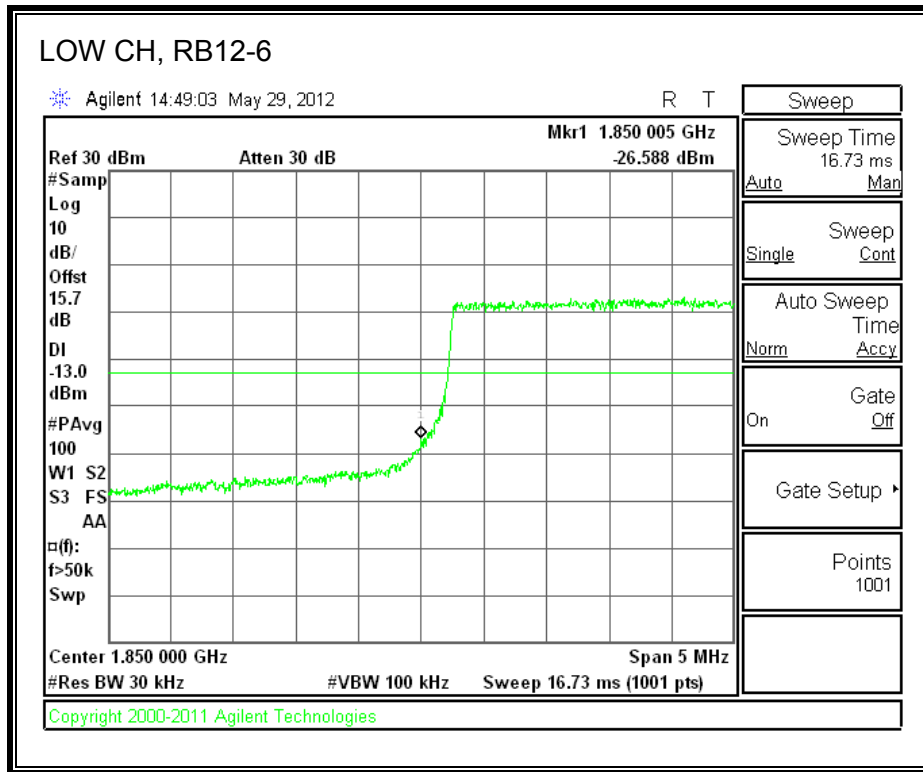

LTE QPSK Band 13, 793 - 805MHz (10MHz Bandwidth)

LTE 16QAM Band 13, 793 - 805MHz (10MHz Bandwidth)

8.2.6. A1429 UAT PORT LTE BAND 25

LTE QPSK Band 25 (1.4 MHz BAND WIDTH)

LTE 16QAM Band 25 (1.4 MHz BAND WIDTH)

LTE QPSK Band 25 (3.0 MHz BAND WIDTH)

LTE 16QAM Band 25 (3.0 MHz BAND WIDTH)

LTE QPSK Band 25 (5.0 MHz BAND WIDTH)

LTE 16QAM Band 25 (5.0 MHz BAND WIDTH)

LTE QPSK Band 25 (10.0 MHz BAND WIDTH)

LTE 16QAM Band 25 (10.0 MHz BAND WIDTH)

LTE QPSK Band 25 (15.0 MHz BAND WIDTH)

LTE 16QAM Band 2 (15.0 MHz BAND WIDTH)

LTE QPSK Band 25 (20.0 MHz BAND WIDTH)

LTE 16QAM Band 25 (20.0 MHz BAND WIDTH)

8.2.7. A1428 LAT PORT LTE BAND 2

LTE QPSK Band 2 (1.4 MHz BAND WIDTH)