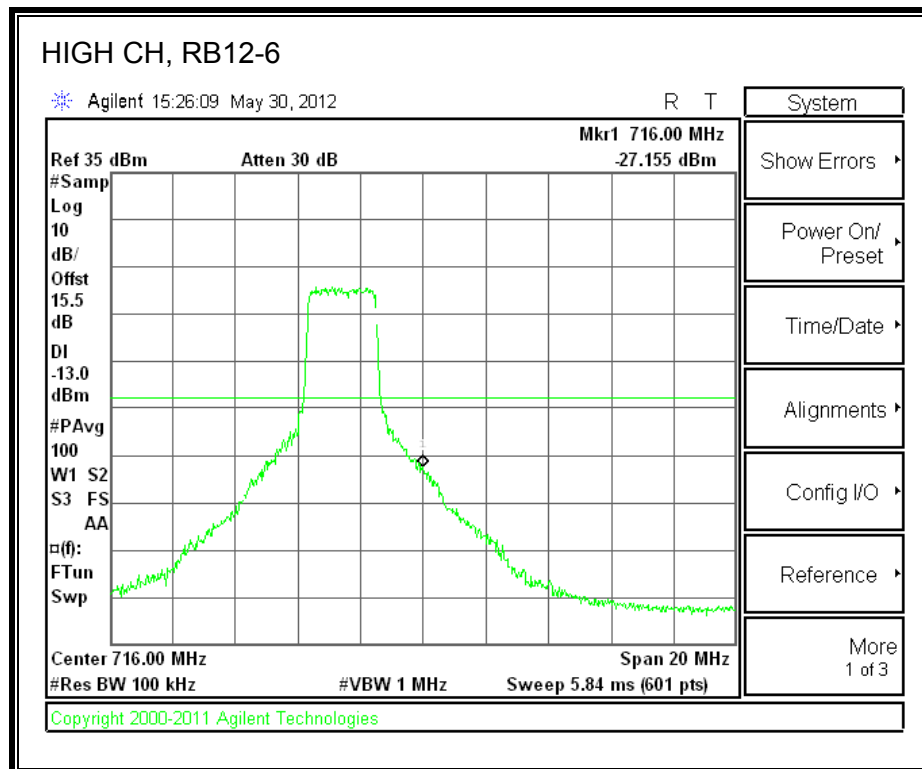

LTE QPSK Band 4 (20.0 MHz BAND WIDTH)

LTE 16QAM Band 4 (20.0 MHz BAND WIDTH)

8.2.3. A1428 LAT PORT LTE BAND 17

LTE QPSK Band 17 (5.0 MHz BAND WIDTH)

LTE 16QAM Band 17 (5.0 MHz BAND WIDTH)

LTE QPSK Band 17 (10.0 MHz BAND WIDTH)