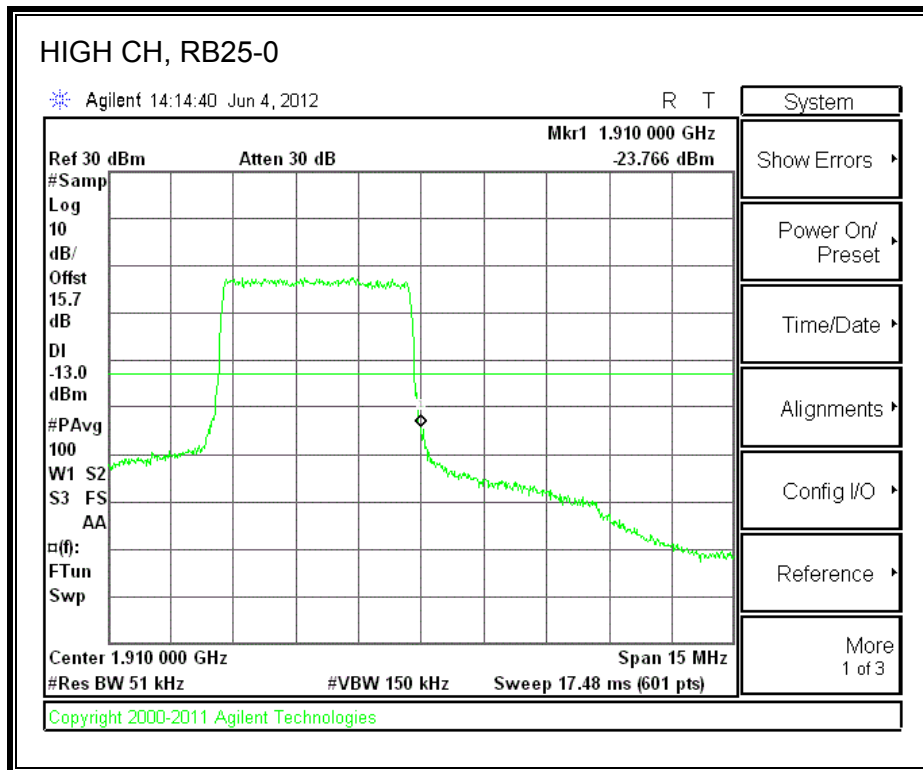

LTE QPSK Band 25 (15.0 MHz BAND WIDTH)

LTE 16QAM Band 2 (15.0 MHz BAND WIDTH)

LTE QPSK Band 25 (20.0 MHz BAND WIDTH)

LTE 16QAM Band 25 (20.0 MHz BAND WIDTH)

8.2.7. A1428 LAT PORT LTE BAND 2

LTE QPSK Band 2 (1.4 MHz BAND WIDTH)

LTE 16QAM Band 2 (1.4 MHz BAND WIDTH)

LTE QPSK Band 2 (3.0 MHz BAND WIDTH)

LTE 16QAM Band 2 (3.0 MHz BAND WIDTH)

LTE QPSK Band 5 (5.0 MHz BAND WIDTH)

LTE 16QAM Band 2 (5.0 MHz BAND WIDTH)

LTE QPSK Band 2 (10.0 MHz BAND WIDTH)

LTE 16QAM Band 2 (10.0 MHz BAND WIDTH)

LTE QPSK Band 2 (15.0 MHz BAND WIDTH)

LTE 16QAM Band 2 (15.0 MHz BAND WIDTH)

LTE QPSK Band 2 (20.0 MHz BAND WIDTH)

LTE 16QAM Band 2 (20.0 MHz BAND WIDTH)

8.2.8. A1428 UAT PORT LTE BAND 4