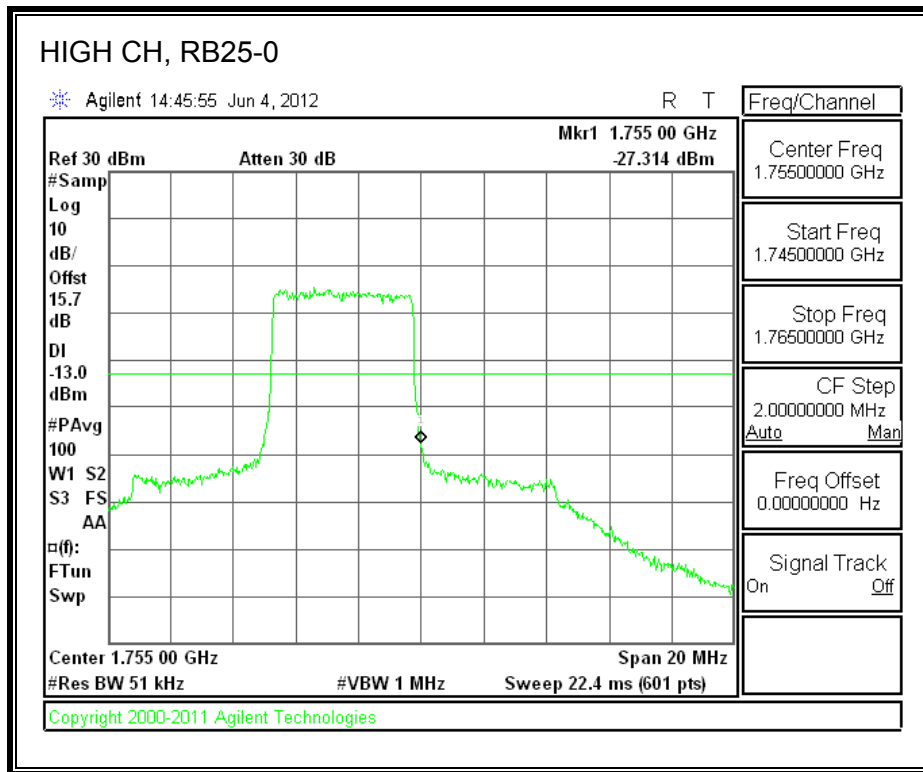

LTE 16QAM Band 2 (10.0 MHz BAND WIDTH)

LTE QPSK Band 2 (15.0 MHz BAND WIDTH)

LTE 16QAM Band 2 (15.0 MHz BAND WIDTH)

LTE QPSK Band 2 (20.0 MHz BAND WIDTH)

LTE 16QAM Band 2 (20.0 MHz BAND WIDTH)

8.2.8. A1428 UAT PORT LTE BAND 4

LTE QPSK Band 4 (1.4 MHz BAND WIDTH)

LTE 16QAM Band 4 (1.4 MHz BAND WIDTH)

LTE QPSK Band 4 (3.0 MHz BAND WIDTH)

LTE 16QAM Band 4 (3.0 MHz BAND WIDTH)

LTE QPSK Band 4 (5.0 MHz BAND WIDTH)

LTE 16QAM Band 4 (5.0 MHz BAND WIDTH)

LTE QPSK Band 4 (10.0 MHz BAND WIDTH)

LTE 16QAM Band 4 (10.0 MHz BAND WIDTH)

LTE QPSK Band 4 (15.0 MHz BAND WIDTH)

LTE 16QAM Band 4 (15.0 MHz BAND WIDTH)

LTE QPSK Band 4 (20.0 MHz BAND WIDTH)

LTE 16QAM Band 4 (20.0 MHz BAND WIDTH)

8.2.9. A1428 UAT PORT LTE BAND 17

LTE QPSK Band 17 (5.0 MHz BAND WIDTH)

LTE 16QAM Band 17 (5.0 MHz BAND WIDTH)

LTE QPSK Band 17 (10.0 MHz BAND WIDTH)

LTE 16QAM Band 17 (10.0 MHz BAND WIDTH)