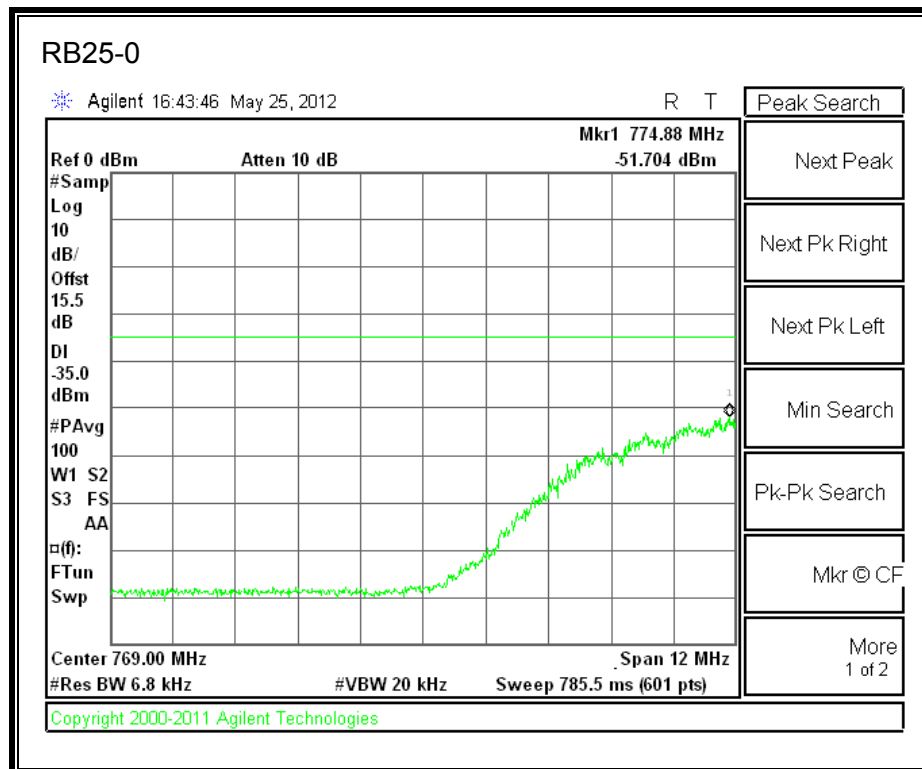

LTE 16QAM 779.5MHz Band 13, 763-775MHz (5MHz Bandwidth)

LTE QPSK 779.5MHz Band 13, 793 - 805MHz (5MHz Bandwidth)

LTE 16QAM 779.5MHz Band 13, 793 - 805MHz (5MHz Bandwidth)

LTE QPSK 782 MHz Band 13, 775 - 777MHz (5MHz Bandwidth)

LTE 16QAM 782MHz Band 13, 775 - 777MHz (5MHz Bandwidth)

LTE QPSK 782MHz Band 13, 783 - 793MHz (5MHz Bandwidth)

LTE 16QAM 782MHz Band 13, 783 - 793MHz (5MHz Bandwidth)

LTE QPSK 782MHz Band 13, 763 - 775MHz (5MHz Bandwidth)

LTE 16QAM 782MHz Band 13, 763-775MHz (5MHz Bandwidth)

LTE QPSK 782MHz Band 13, 793 - 805MHz (5MHz Bandwidth)

LTE 16QAM 7825MHz Band 13, 793 - 805MHz (5MHz Bandwidth)

LTE QPSK 784.5 MHz Band 13, 775 - 777MHz (5MHz Bandwidth)