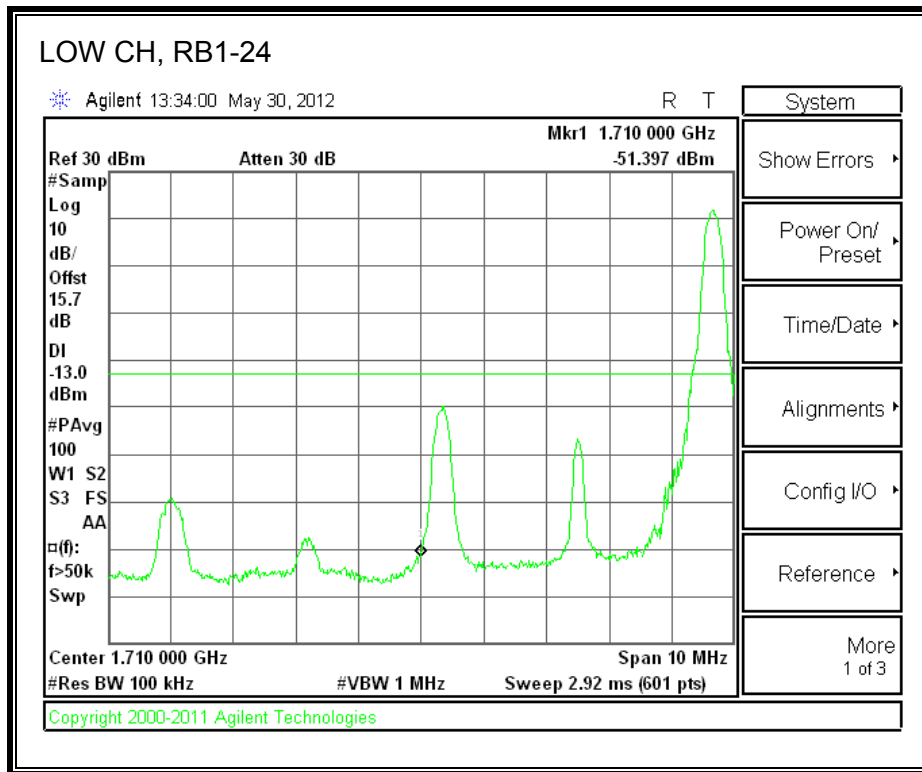

LTE QPSK Band 4 (5.0 MHz BAND WIDTH)

LTE 16QAM Band 4 (5.0 MHz BAND WIDTH)

LTE QPSK Band 4 (10.0 MHz BAND WIDTH)

LTE 16QAM Band 4 (10.0 MHz BAND WIDTH)

LTE QPSK Band 4 (15.0 MHz BAND WIDTH)

LTE 16QAM Band 4 (15.0 MHz BAND WIDTH)

LTE QPSK Band 4 (20.0 MHz BAND WIDTH)

LTE 16QAM Band 4 (20.0 MHz BAND WIDTH)

8.2.3. A1428 LAT PORT LTE BAND 17

LTE QPSK Band 17 (5.0 MHz BAND WIDTH)

LTE 16QAM Band 17 (5.0 MHz BAND WIDTH)

LTE QPSK Band 17 (10.0 MHz BAND WIDTH)