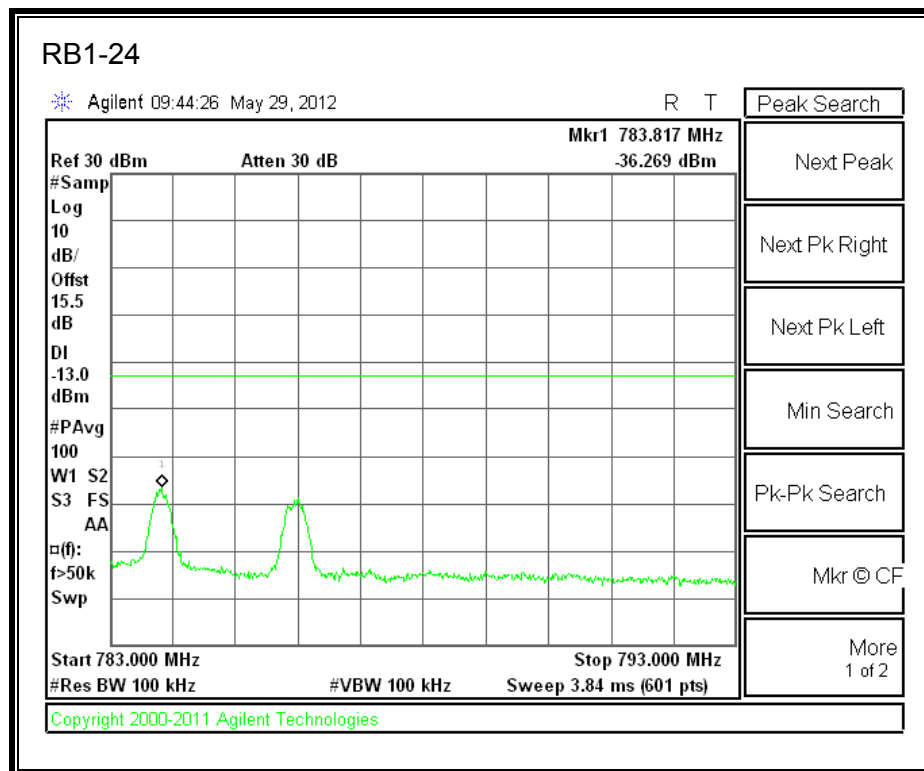

LTE 16QAM Band 17 (10.0 MHz BAND WIDTH)

8.2.4. A1428 LAT PORT LTE BAND 5

LTE QPSK Band 5 (1.4 MHz BAND WIDTH)

LTE 16QAM Band 4 (1.4 MHz BAND WIDTH)

LTE QPSK Band 5 (3.0 MHz BAND WIDTH)

LTE 16QAM Band 5 (3.0 MHz BAND WIDTH)

LTE QPSK Band 5 (5.0 MHz BAND WIDTH)

LTE 16QAM Band 5 (5.0 MHz BAND WIDTH)

LTE QPSK Band 5 (10.0 MHz BAND WIDTH)

LTE 16QAM Band 5 (10.0 MHz BAND WIDTH)

8.2.5. A1429 LAT PORT LTE BAND 13

LTE QPSK 779.5 MHz Band 13, 775 – 777MHz (5MHz Bandwidth)

LTE 16QAM 779.5MHz Band 13, 775 - 777MHz (5MHz Bandwidth)

LTE QPSK 779.5MHz Band 13, 783 - 793MHz (5MHz Bandwidth)

LTE 16QAM 779.5MHz Band 13, 783 - 793MHz (5MHz Bandwidth)

LTE QPSK 779.5MHz Band 13, 763 - 775MHz (5MHz Bandwidth)

LTE 16QAM 779.5MHz Band 13, 763-775MHz (5MHz Bandwidth)

LTE QPSK 779.5MHz Band 13, 793 - 805MHz (5MHz Bandwidth)

LTE 16QAM 779.5MHz Band 13, 793 - 805MHz (5MHz Bandwidth)

LTE QPSK 782 MHz Band 13, 775 - 777MHz (5MHz Bandwidth)