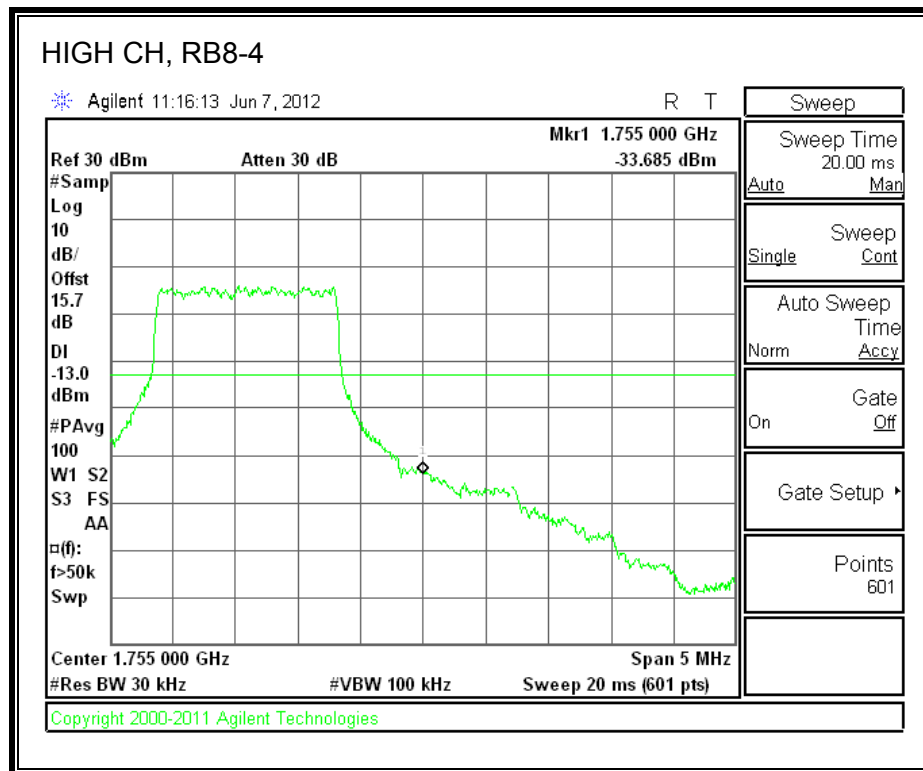

LTE 16QAM Band 2 (10.0 MHz BAND WIDTH)

LTE QPSK Band 2 (15.0 MHz BAND WIDTH)

LTE 16QAM Band 2 (15.0 MHz BAND WIDTH)

LTE QPSK Band 2 (20.0 MHz BAND WIDTH)

LTE 16QAM Band 2 (20.0 MHz BAND WIDTH)

8.2.8. A1428 UAT PORT LTE BAND 4

LTE QPSK Band 4 (1.4 MHz BAND WIDTH)

LTE 16QAM Band 4 (1.4 MHz BAND WIDTH)

LTE QPSK Band 4 (3.0 MHz BAND WIDTH)

LTE 16QAM Band 4 (3.0 MHz BAND WIDTH)

LTE QPSK Band 4 (5.0 MHz BAND WIDTH)

LTE 16QAM Band 4 (5.0 MHz BAND WIDTH)

LTE QPSK Band 4 (10.0 MHz BAND WIDTH)

LTE 16QAM Band 4 (10.0 MHz BAND WIDTH)

LTE QPSK Band 4 (15.0 MHz BAND WIDTH)

LTE 16QAM Band 4 (15.0 MHz BAND WIDTH)

LTE QPSK Band 4 (20.0 MHz BAND WIDTH)

LTE 16QAM Band 4 (20.0 MHz BAND WIDTH)