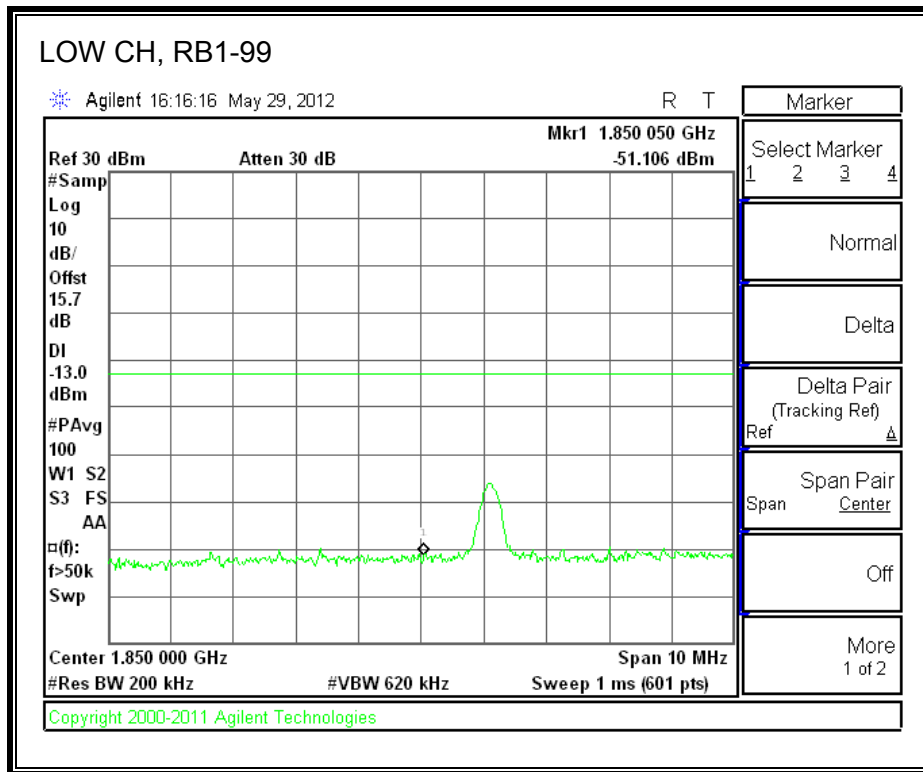

LTE QPSK Band 25 (3.0 MHz BAND WIDTH)

LTE 16QAM Band 25 (3.0 MHz BAND WIDTH)

LTE QPSK Band 25 (5.0 MHz BAND WIDTH)

LTE 16QAM Band 25 (5.0 MHz BAND WIDTH)

LTE QPSK Band 25 (10.0 MHz BAND WIDTH)

LTE 16QAM Band 25 (10.0 MHz BAND WIDTH)

LTE QPSK Band 25 (15.0 MHz BAND WIDTH)

LTE 16QAM Band 2 (15.0 MHz BAND WIDTH)

LTE QPSK Band 25 (20.0 MHz BAND WIDTH)

LTE 16QAM Band 25 (20.0 MHz BAND WIDTH)

8.2.7. A1428 LAT PORT LTE BAND 2

LTE QPSK Band 2 (1.4 MHz BAND WIDTH)

LTE 16QAM Band 2 (1.4 MHz BAND WIDTH)

LTE QPSK Band 2 (3.0 MHz BAND WIDTH)

LTE 16QAM Band 2 (3.0 MHz BAND WIDTH)

LTE QPSK Band 5 (5.0 MHz BAND WIDTH)

LTE 16QAM Band 2 (5.0 MHz BAND WIDTH)

LTE QPSK Band 2 (10.0 MHz BAND WIDTH)

LTE 16QAM Band 2 (10.0 MHz BAND WIDTH)

LTE QPSK Band 2 (15.0 MHz BAND WIDTH)

LTE 16QAM Band 2 (15.0 MHz BAND WIDTH)

LTE QPSK Band 2 (20.0 MHz BAND WIDTH)

LTE 16QAM Band 2 (20.0 MHz BAND WIDTH)

8.2.8. A1428 UAT PORT LTE BAND 4