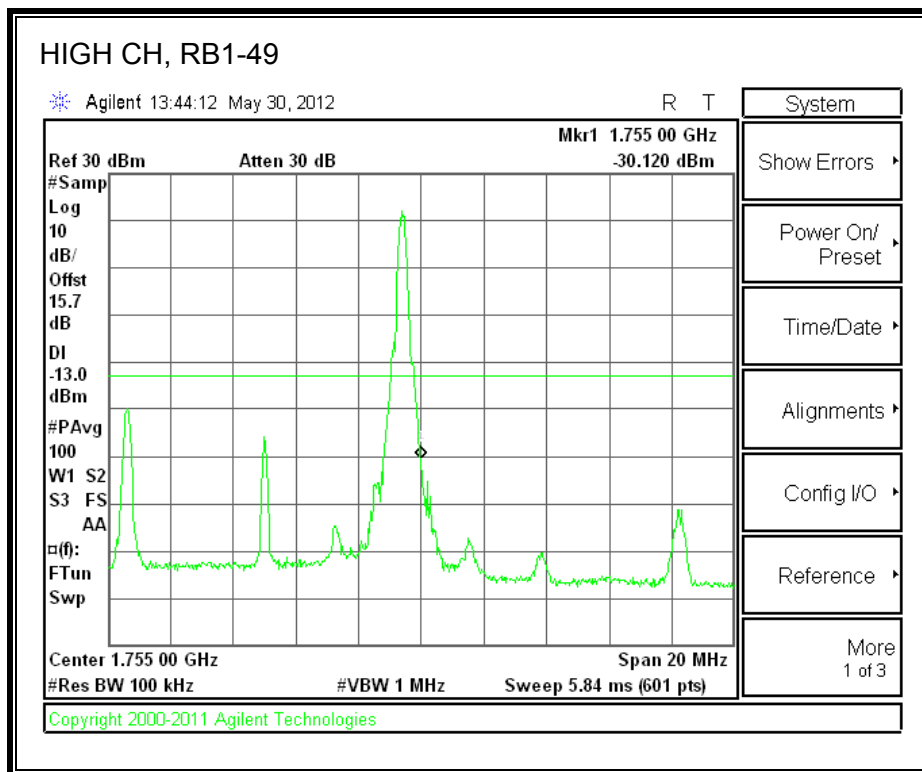

LTE QPSK Band 4 (5.0 MHz BAND WIDTH)

LTE 16QAM Band 4 (5.0 MHz BAND WIDTH)

LTE QPSK Band 4 (10.0 MHz BAND WIDTH)

LTE 16QAM Band 4 (10.0 MHz BAND WIDTH)

LTE QPSK Band 4 (15.0 MHz BAND WIDTH)

LTE 16QAM Band 4 (15.0 MHz BAND WIDTH)

LTE QPSK Band 4 (20.0 MHz BAND WIDTH)

LTE 16QAM Band 4 (20.0 MHz BAND WIDTH)

8.2.3. A1428 LAT PORT LTE BAND 17

LTE QPSK Band 17 (5.0 MHz BAND WIDTH)

LTE 16QAM Band 17 (5.0 MHz BAND WIDTH)

LTE QPSK Band 17 (10.0 MHz BAND WIDTH)