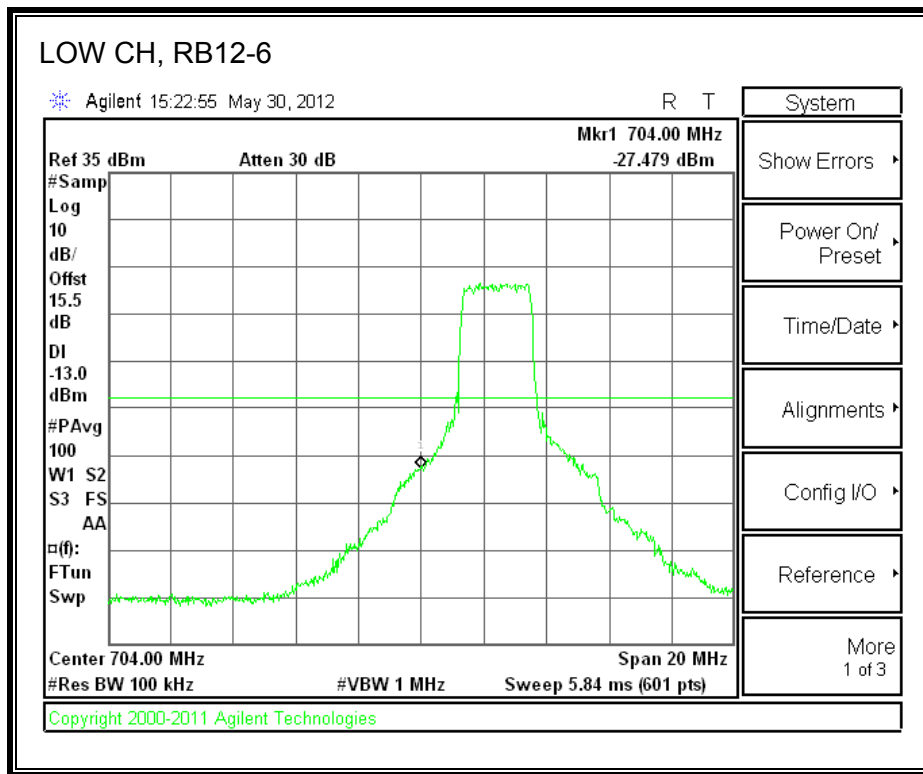

LTE QPSK Band 4 (20.0 MHz BAND WIDTH)

LTE 16QAM Band 4 (20.0 MHz BAND WIDTH)

8.2.3. A1428 LAT PORT LTE BAND 17

LTE QPSK Band 17 (5.0 MHz BAND WIDTH)

LTE 16QAM Band 17 (5.0 MHz BAND WIDTH)

LTE QPSK Band 17 (10.0 MHz BAND WIDTH)

LTE 16QAM Band 17 (10.0 MHz BAND WIDTH)

8.2.4. A1428 LAT PORT LTE BAND 5

LTE QPSK Band 5 (1.4 MHz BAND WIDTH)

LTE 16QAM Band 4 (1.4 MHz BAND WIDTH)

LTE QPSK Band 5 (3.0 MHz BAND WIDTH)

LTE 16QAM Band 5 (3.0 MHz BAND WIDTH)