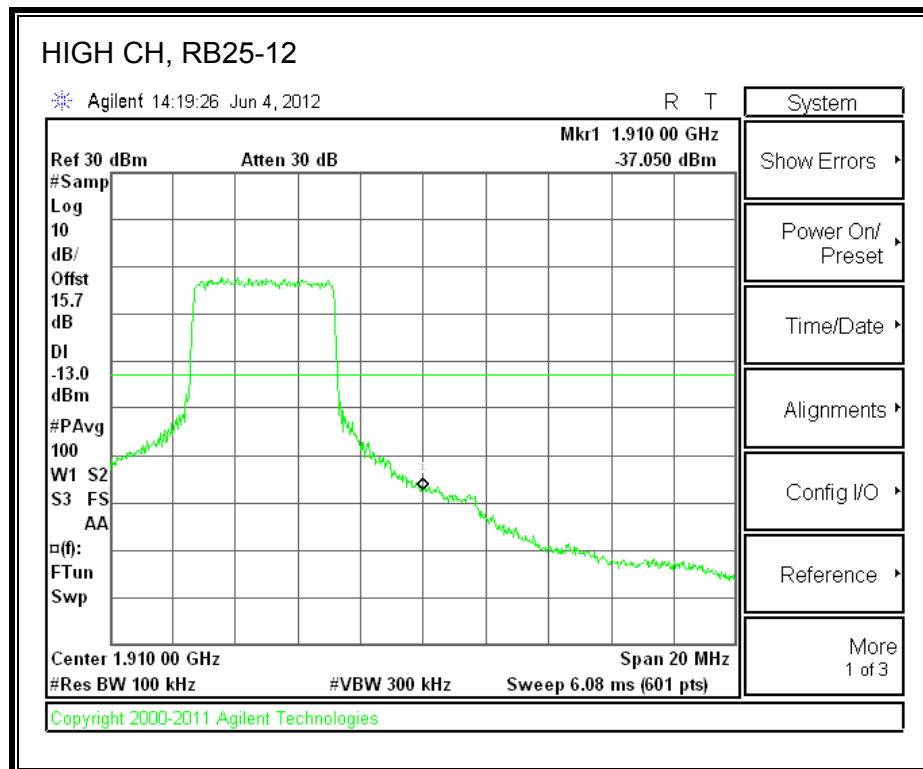

LTE 16QAM Band 2 (1.4 MHz BAND WIDTH)

LTE QPSK Band 2 (3.0 MHz BAND WIDTH)

LTE 16QAM Band 2 (3.0 MHz BAND WIDTH)

LTE QPSK Band 5 (5.0 MHz BAND WIDTH)

LTE 16QAM Band 2 (5.0 MHz BAND WIDTH)

LTE QPSK Band 2 (10.0 MHz BAND WIDTH)

LTE 16QAM Band 2 (10.0 MHz BAND WIDTH)

LTE QPSK Band 2 (15.0 MHz BAND WIDTH)

LTE 16QAM Band 2 (15.0 MHz BAND WIDTH)

LTE QPSK Band 2 (20.0 MHz BAND WIDTH)

LTE 16QAM Band 2 (20.0 MHz BAND WIDTH)

8.2.8. A1428 UAT PORT LTE BAND 4