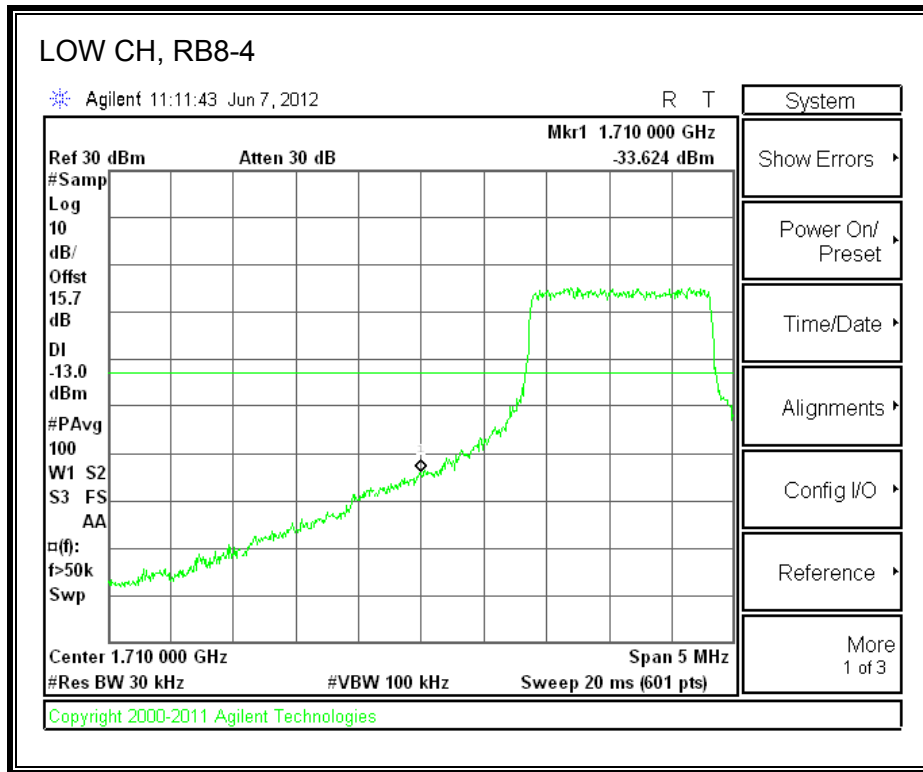

LTE 16QAM Band 2 (10.0 MHz BAND WIDTH)

LTE QPSK Band 2 (15.0 MHz BAND WIDTH)

LTE 16QAM Band 2 (15.0 MHz BAND WIDTH)

LTE QPSK Band 2 (20.0 MHz BAND WIDTH)

LTE 16QAM Band 2 (20.0 MHz BAND WIDTH)

8.2.8. A1428 UAT PORT LTE BAND 4

LTE QPSK Band 4 (1.4 MHz BAND WIDTH)

LTE 16QAM Band 4 (1.4 MHz BAND WIDTH)

LTE QPSK Band 4 (3.0 MHz BAND WIDTH)

LTE 16QAM Band 4 (3.0 MHz BAND WIDTH)

LTE QPSK Band 4 (5.0 MHz BAND WIDTH)

LTE 16QAM Band 4 (5.0 MHz BAND WIDTH)

LTE QPSK Band 4 (10.0 MHz BAND WIDTH)

LTE 16QAM Band 4 (10.0 MHz BAND WIDTH)

LTE QPSK Band 4 (15.0 MHz BAND WIDTH)

LTE 16QAM Band 4 (15.0 MHz BAND WIDTH)

LTE QPSK Band 4 (20.0 MHz BAND WIDTH)

LTE 16QAM Band 4 (20.0 MHz BAND WIDTH)

8.2.9. A1428 UAT PORT LTE BAND 17

LTE QPSK Band 17 (5.0 MHz BAND WIDTH)

LTE 16QAM Band 17 (5.0 MHz BAND WIDTH)

LTE QPSK Band 17 (10.0 MHz BAND WIDTH)

LTE 16QAM Band 17 (10.0 MHz BAND WIDTH)