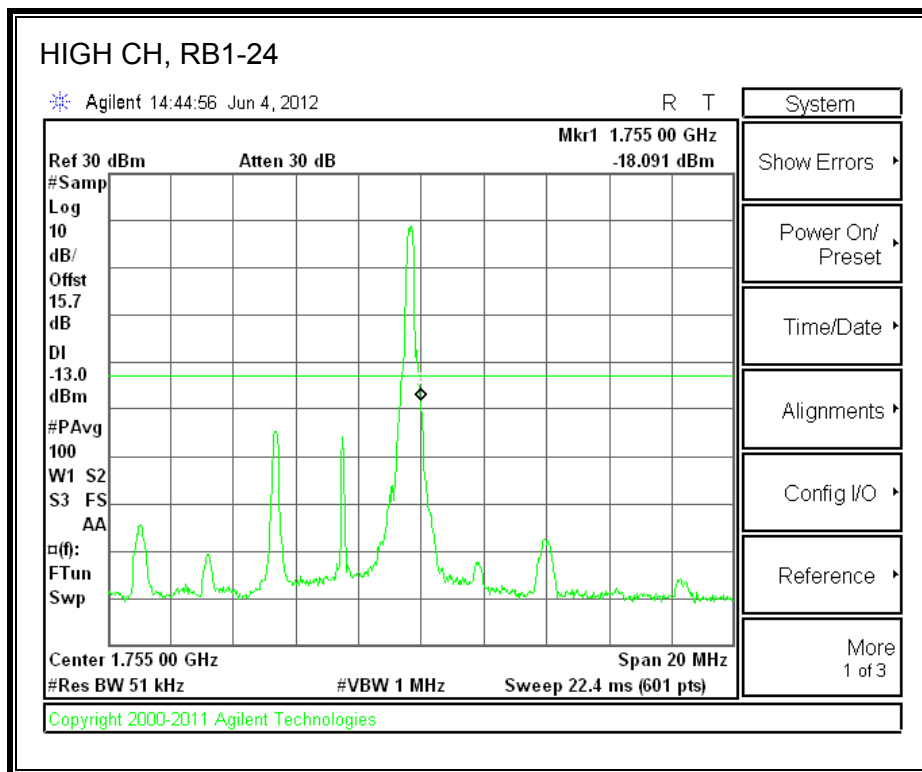

LTE 16QAM Band 2 (10.0 MHz BAND WIDTH)

LTE QPSK Band 2 (15.0 MHz BAND WIDTH)

LTE 16QAM Band 2 (15.0 MHz BAND WIDTH)

LTE QPSK Band 2 (20.0 MHz BAND WIDTH)

LTE 16QAM Band 2 (20.0 MHz BAND WIDTH)

8.2.8. A1428 UAT PORT LTE BAND 4

LTE QPSK Band 4 (1.4 MHz BAND WIDTH)

LTE 16QAM Band 4 (1.4 MHz BAND WIDTH)

LTE QPSK Band 4 (3.0 MHz BAND WIDTH)

LTE 16QAM Band 4 (3.0 MHz BAND WIDTH)

LTE QPSK Band 4 (5.0 MHz BAND WIDTH)

LTE 16QAM Band 4 (5.0 MHz BAND WIDTH)

LTE QPSK Band 4 (10.0 MHz BAND WIDTH)

LTE 16QAM Band 4 (10.0 MHz BAND WIDTH)

LTE QPSK Band 4 (15.0 MHz BAND WIDTH)

LTE 16QAM Band 4 (15.0 MHz BAND WIDTH)

LTE QPSK Band 4 (20.0 MHz BAND WIDTH)

LTE 16QAM Band 4 (20.0 MHz BAND WIDTH)

8.2.9. A1428 UAT PORT LTE BAND 17

LTE QPSK Band 17 (5.0 MHz BAND WIDTH)

LTE 16QAM Band 17 (5.0 MHz BAND WIDTH)

LTE QPSK Band 17 (10.0 MHz BAND WIDTH)

LTE 16QAM Band 17 (10.0 MHz BAND WIDTH)