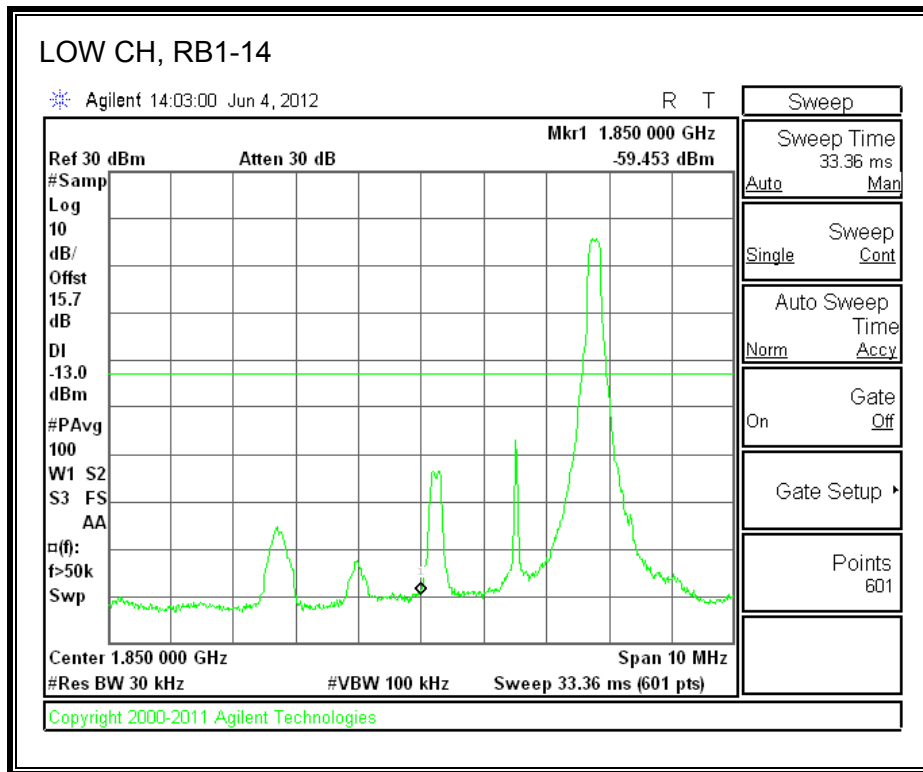

LTE QPSK Band 25 (15.0 MHz BAND WIDTH)

LTE 16QAM Band 2 (15.0 MHz BAND WIDTH)

LTE QPSK Band 25 (20.0 MHz BAND WIDTH)

LTE 16QAM Band 25 (20.0 MHz BAND WIDTH)

8.2.7. A1428 LAT PORT LTE BAND 2

LTE QPSK Band 2 (1.4 MHz BAND WIDTH)

LTE 16QAM Band 2 (1.4 MHz BAND WIDTH)

LTE QPSK Band 2 (3.0 MHz BAND WIDTH)

LTE 16QAM Band 2 (3.0 MHz BAND WIDTH)

LTE QPSK Band 5 (5.0 MHz BAND WIDTH)

LTE 16QAM Band 2 (5.0 MHz BAND WIDTH)

LTE QPSK Band 2 (10.0 MHz BAND WIDTH)

LTE 16QAM Band 2 (10.0 MHz BAND WIDTH)

LTE QPSK Band 2 (15.0 MHz BAND WIDTH)

LTE 16QAM Band 2 (15.0 MHz BAND WIDTH)

LTE QPSK Band 2 (20.0 MHz BAND WIDTH)

LTE 16QAM Band 2 (20.0 MHz BAND WIDTH)

8.2.8. A1428 UAT PORT LTE BAND 4