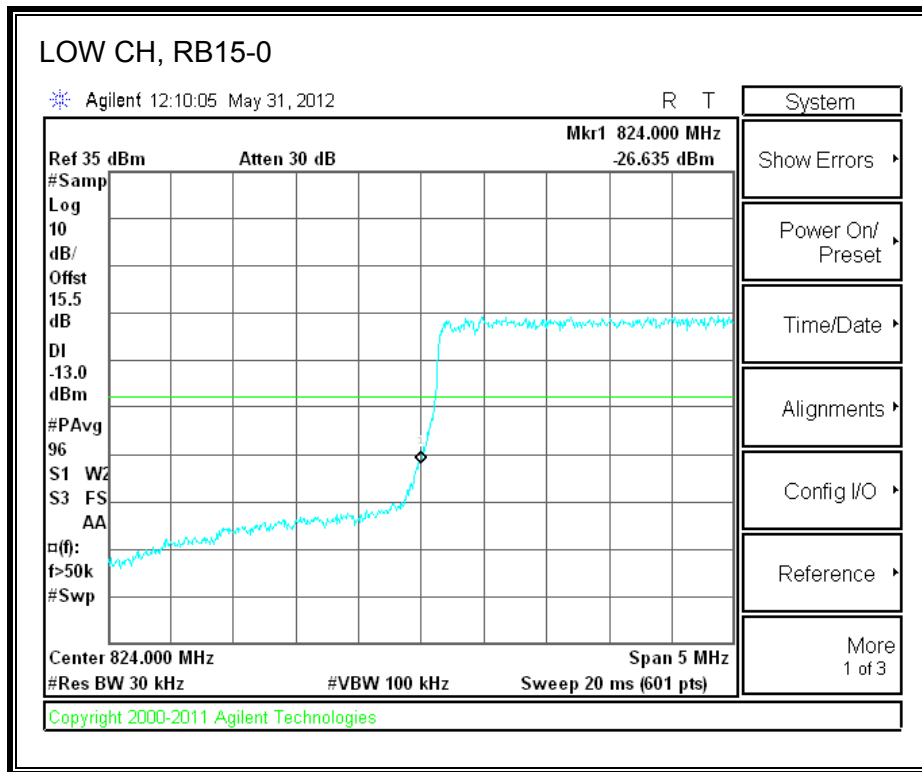

LTE 16QAM Band 17 (10.0 MHz BAND WIDTH)

8.2.4. A1428 LAT PORT LTE BAND 5

LTE QPSK Band 5 (1.4 MHz BAND WIDTH)

LTE 16QAM Band 4 (1.4 MHz BAND WIDTH)

LTE QPSK Band 5 (3.0 MHz BAND WIDTH)

LTE 16QAM Band 5 (3.0 MHz BAND WIDTH)

LTE QPSK Band 5 (5.0 MHz BAND WIDTH)

LTE 16QAM Band 5 (5.0 MHz BAND WIDTH)

LTE QPSK Band 5 (10.0 MHz BAND WIDTH)

LTE 16QAM Band 5 (10.0 MHz BAND WIDTH)

8.2.5. A1429 LAT PORT LTE BAND 13

LTE QPSK 779.5 MHz Band 13, 775 – 777MHz (5MHz Bandwidth)