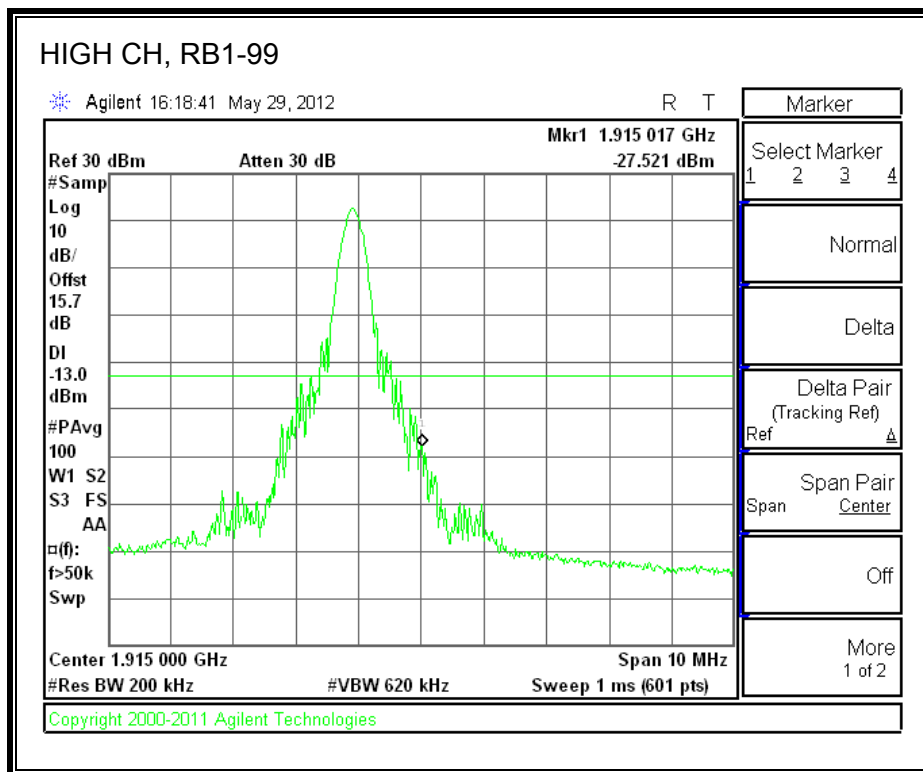

LTE QPSK Band 25 (3.0 MHz BAND WIDTH)

LTE 16QAM Band 25 (3.0 MHz BAND WIDTH)

LTE QPSK Band 25 (5.0 MHz BAND WIDTH)

LTE 16QAM Band 25 (5.0 MHz BAND WIDTH)

LTE QPSK Band 25 (10.0 MHz BAND WIDTH)

LTE 16QAM Band 25 (10.0 MHz BAND WIDTH)

LTE QPSK Band 25 (15.0 MHz BAND WIDTH)

LTE 16QAM Band 2 (15.0 MHz BAND WIDTH)

LTE QPSK Band 25 (20.0 MHz BAND WIDTH)

LTE 16QAM Band 25 (20.0 MHz BAND WIDTH)

8.2.7. A1428 LAT PORT LTE BAND 2

LTE QPSK Band 2 (1.4 MHz BAND WIDTH)

LTE 16QAM Band 2 (1.4 MHz BAND WIDTH)

LTE QPSK Band 2 (3.0 MHz BAND WIDTH)

LTE 16QAM Band 2 (3.0 MHz BAND WIDTH)

LTE QPSK Band 5 (5.0 MHz BAND WIDTH)

LTE 16QAM Band 2 (5.0 MHz BAND WIDTH)

LTE QPSK Band 2 (10.0 MHz BAND WIDTH)

LTE 16QAM Band 2 (10.0 MHz BAND WIDTH)

LTE QPSK Band 2 (15.0 MHz BAND WIDTH)

LTE 16QAM Band 2 (15.0 MHz BAND WIDTH)

LTE QPSK Band 2 (20.0 MHz BAND WIDTH)

LTE 16QAM Band 2 (20.0 MHz BAND WIDTH)

8.2.8. A1428 UAT PORT LTE BAND 4