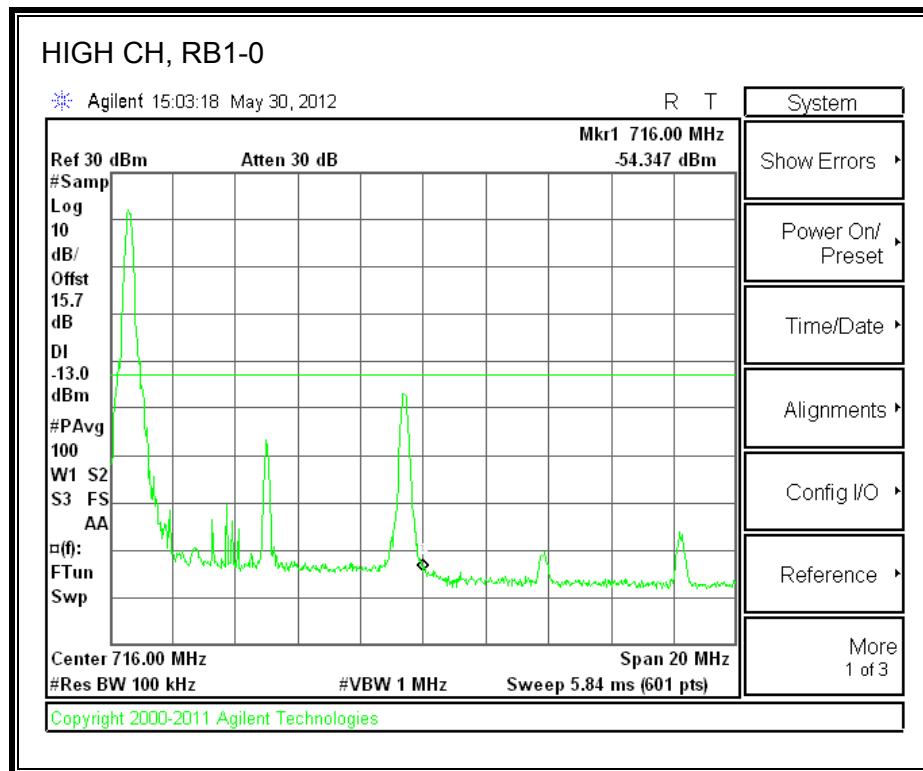

LTE QPSK Band 4 (20.0 MHz BAND WIDTH)

LTE 16QAM Band 4 (20.0 MHz BAND WIDTH)

8.2.3. A1428 LAT PORT LTE BAND 17

LTE QPSK Band 17 (5.0 MHz BAND WIDTH)

LTE 16QAM Band 17 (5.0 MHz BAND WIDTH)

LTE QPSK Band 17 (10.0 MHz BAND WIDTH)

LTE 16QAM Band 17 (10.0 MHz BAND WIDTH)

8.2.4. A1428 LAT PORT LTE BAND 5

LTE QPSK Band 5 (1.4 MHz BAND WIDTH)

LTE 16QAM Band 4 (1.4 MHz BAND WIDTH)

LTE QPSK Band 5 (3.0 MHz BAND WIDTH)

LTE 16QAM Band 5 (3.0 MHz BAND WIDTH)