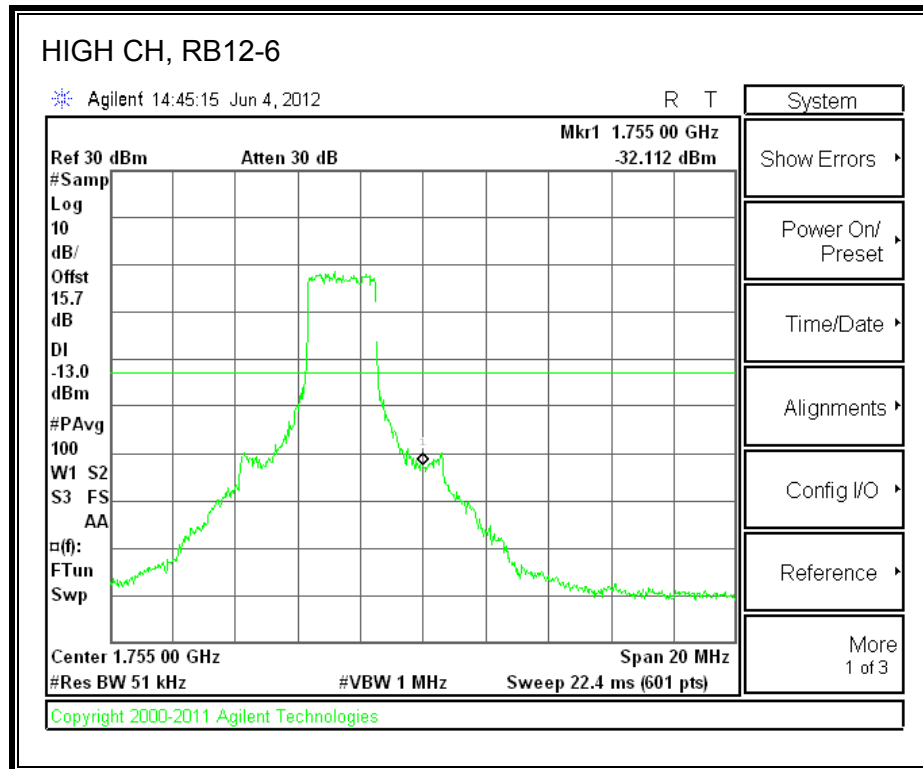

LTE 16QAM Band 2 (10.0 MHz BAND WIDTH)

LTE QPSK Band 2 (15.0 MHz BAND WIDTH)

LTE 16QAM Band 2 (15.0 MHz BAND WIDTH)

LTE QPSK Band 2 (20.0 MHz BAND WIDTH)

LTE 16QAM Band 2 (20.0 MHz BAND WIDTH)

8.2.8. A1428 UAT PORT LTE BAND 4

LTE QPSK Band 4 (1.4 MHz BAND WIDTH)

LTE 16QAM Band 4 (1.4 MHz BAND WIDTH)

LTE QPSK Band 4 (3.0 MHz BAND WIDTH)

LTE 16QAM Band 4 (3.0 MHz BAND WIDTH)

LTE QPSK Band 4 (5.0 MHz BAND WIDTH)

LTE 16QAM Band 4 (5.0 MHz BAND WIDTH)

LTE QPSK Band 4 (10.0 MHz BAND WIDTH)

LTE 16QAM Band 4 (10.0 MHz BAND WIDTH)

LTE QPSK Band 4 (15.0 MHz BAND WIDTH)

LTE 16QAM Band 4 (15.0 MHz BAND WIDTH)

LTE QPSK Band 4 (20.0 MHz BAND WIDTH)

LTE 16QAM Band 4 (20.0 MHz BAND WIDTH)

8.2.9. A1428 UAT PORT LTE BAND 17

LTE QPSK Band 17 (5.0 MHz BAND WIDTH)

LTE 16QAM Band 17 (5.0 MHz BAND WIDTH)

LTE QPSK Band 17 (10.0 MHz BAND WIDTH)

LTE 16QAM Band 17 (10.0 MHz BAND WIDTH)