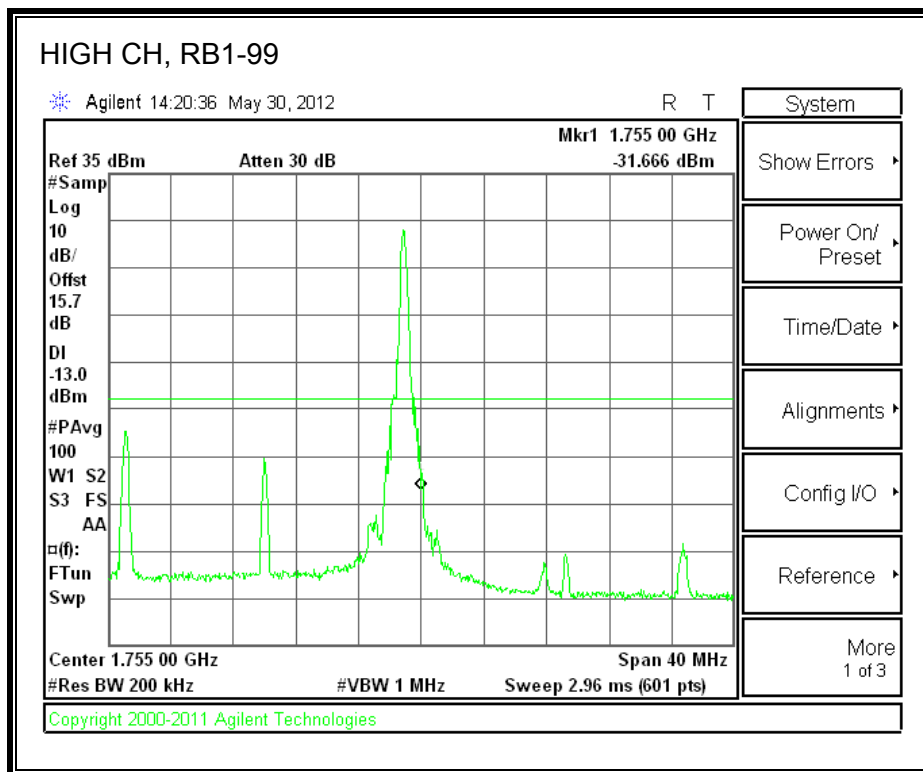

LTE QPSK Band 4 (5.0 MHz BAND WIDTH)

LTE 16QAM Band 4 (5.0 MHz BAND WIDTH)

LTE QPSK Band 4 (10.0 MHz BAND WIDTH)

LTE 16QAM Band 4 (10.0 MHz BAND WIDTH)

LTE QPSK Band 4 (15.0 MHz BAND WIDTH)

LTE 16QAM Band 4 (15.0 MHz BAND WIDTH)

LTE QPSK Band 4 (20.0 MHz BAND WIDTH)

LTE 16QAM Band 4 (20.0 MHz BAND WIDTH)

8.2.3. A1428 LAT PORT LTE BAND 17

LTE QPSK Band 17 (5.0 MHz BAND WIDTH)

LTE 16QAM Band 17 (5.0 MHz BAND WIDTH)

LTE QPSK Band 17 (10.0 MHz BAND WIDTH)