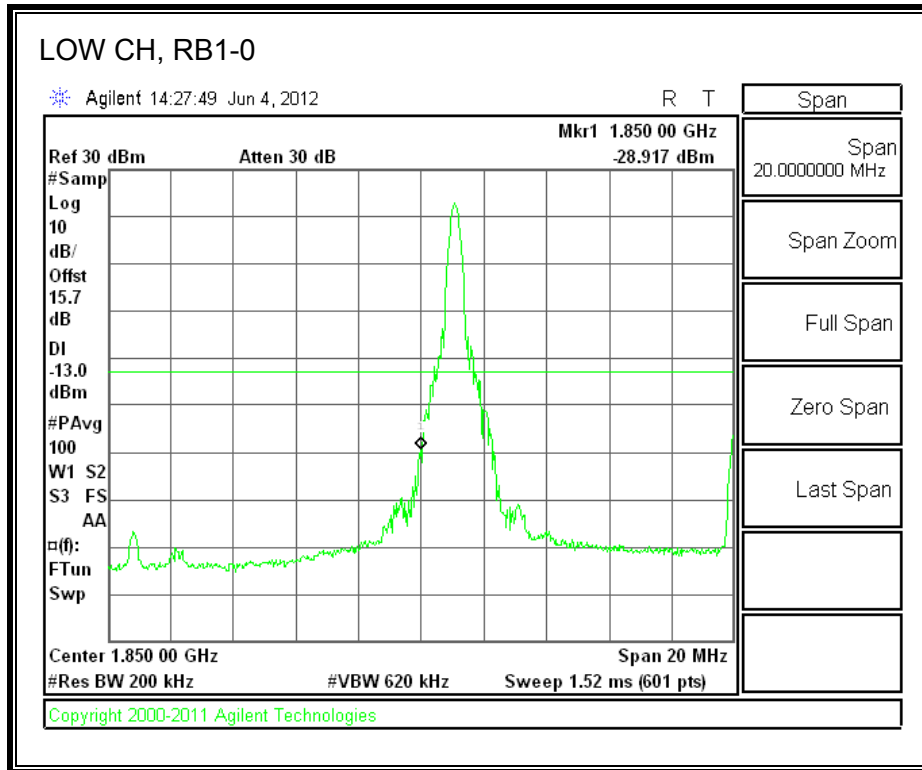

LTE 16QAM Band 2 (1.4 MHz BAND WIDTH)

LTE QPSK Band 2 (3.0 MHz BAND WIDTH)

LTE 16QAM Band 2 (3.0 MHz BAND WIDTH)

LTE QPSK Band 5 (5.0 MHz BAND WIDTH)

LTE 16QAM Band 2 (5.0 MHz BAND WIDTH)

LTE QPSK Band 2 (10.0 MHz BAND WIDTH)

LTE 16QAM Band 2 (10.0 MHz BAND WIDTH)

LTE QPSK Band 2 (15.0 MHz BAND WIDTH)

LTE 16QAM Band 2 (15.0 MHz BAND WIDTH)

LTE QPSK Band 2 (20.0 MHz BAND WIDTH)

LTE 16QAM Band 2 (20.0 MHz BAND WIDTH)

8.2.8. A1428 UAT PORT LTE BAND 4

LTE QPSK Band 4 (1.4 MHz BAND WIDTH)

LTE 16QAM Band 4 (1.4 MHz BAND WIDTH)

LTE QPSK Band 4 (3.0 MHz BAND WIDTH)

LTE 16QAM Band 4 (3.0 MHz BAND WIDTH)

LTE QPSK Band 4 (5.0 MHz BAND WIDTH)

LTE 16QAM Band 4 (5.0 MHz BAND WIDTH)

LTE QPSK Band 4 (10.0 MHz BAND WIDTH)

LTE 16QAM Band 4 (10.0 MHz BAND WIDTH)

LTE QPSK Band 4 (15.0 MHz BAND WIDTH)

LTE 16QAM Band 4 (15.0 MHz BAND WIDTH)

LTE QPSK Band 4 (20.0 MHz BAND WIDTH)

LTE 16QAM Band 4 (20.0 MHz BAND WIDTH)