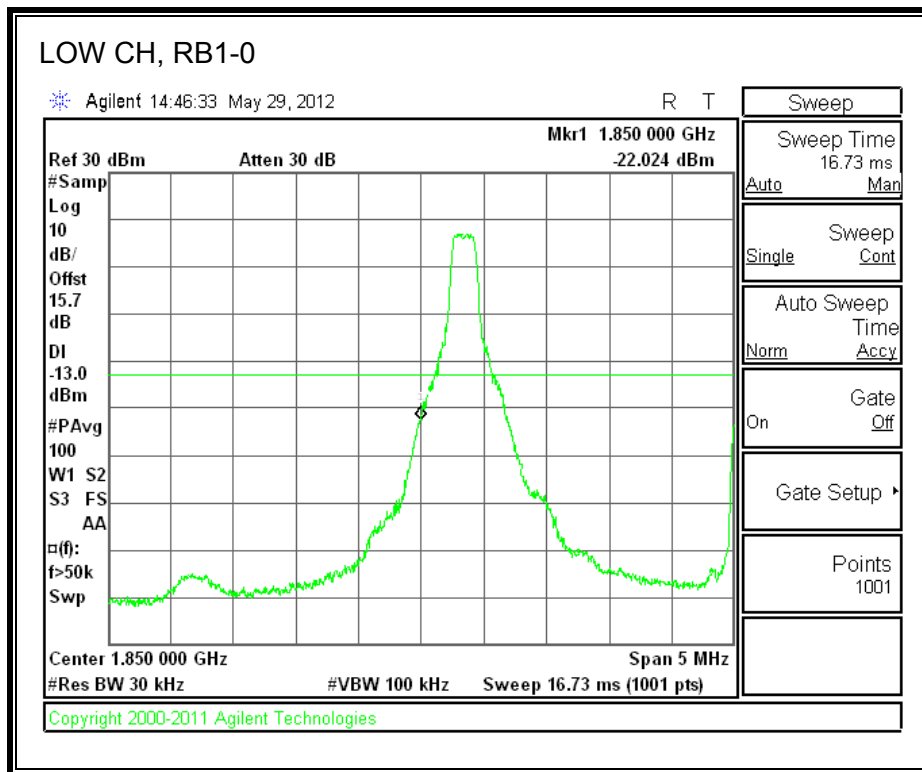

LTE QPSK Band 13, 793 - 805MHz (10MHz Bandwidth)

LTE 16QAM Band 13, 793 - 805MHz (10MHz Bandwidth)

8.2.6. A1429 UAT PORT LTE BAND 25

LTE QPSK Band 25 (1.4 MHz BAND WIDTH)

LTE 16QAM Band 25 (1.4 MHz BAND WIDTH)

LTE QPSK Band 25 (3.0 MHz BAND WIDTH)

LTE 16QAM Band 25 (3.0 MHz BAND WIDTH)

LTE QPSK Band 25 (5.0 MHz BAND WIDTH)

LTE 16QAM Band 25 (5.0 MHz BAND WIDTH)

LTE QPSK Band 25 (10.0 MHz BAND WIDTH)

LTE 16QAM Band 25 (10.0 MHz BAND WIDTH)

LTE QPSK Band 25 (15.0 MHz BAND WIDTH)

LTE 16QAM Band 2 (15.0 MHz BAND WIDTH)

LTE QPSK Band 25 (20.0 MHz BAND WIDTH)

LTE 16QAM Band 25 (20.0 MHz BAND WIDTH)

8.2.7. A1428 LAT PORT LTE BAND 2

LTE QPSK Band 2 (1.4 MHz BAND WIDTH)