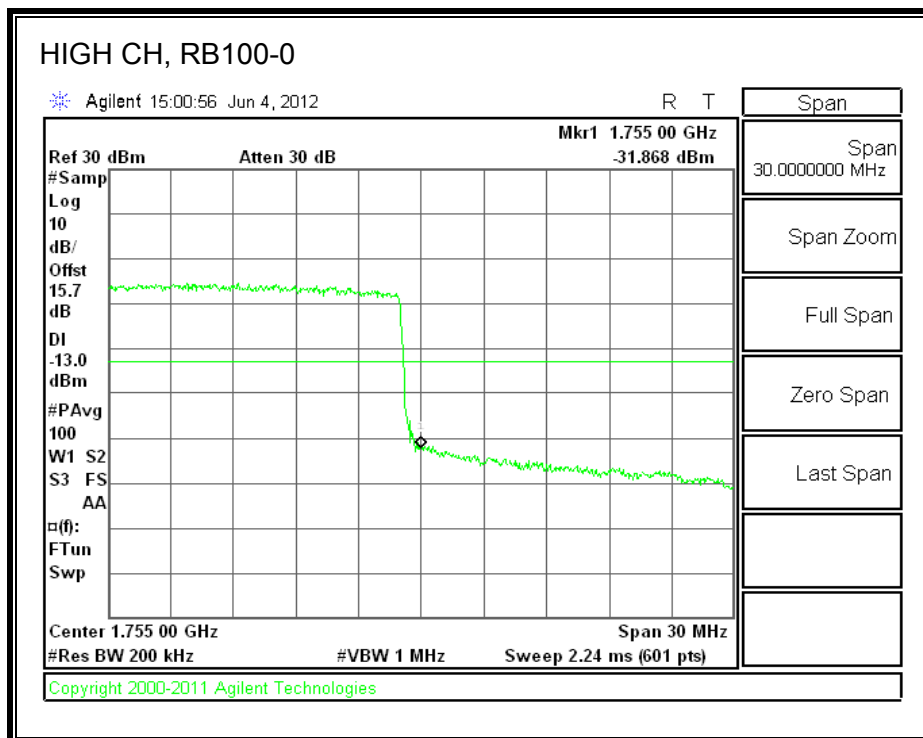

LTE QPSK Band 4 (1.4 MHz BAND WIDTH)

LTE 16QAM Band 4 (1.4 MHz BAND WIDTH)

LTE QPSK Band 4 (3.0 MHz BAND WIDTH)

LTE 16QAM Band 4 (3.0 MHz BAND WIDTH)

LTE QPSK Band 4 (5.0 MHz BAND WIDTH)

LTE 16QAM Band 4 (5.0 MHz BAND WIDTH)

LTE QPSK Band 4 (10.0 MHz BAND WIDTH)

LTE 16QAM Band 4 (10.0 MHz BAND WIDTH)

LTE QPSK Band 4 (15.0 MHz BAND WIDTH)

LTE 16QAM Band 4 (15.0 MHz BAND WIDTH)

LTE QPSK Band 4 (20.0 MHz BAND WIDTH)

LTE 16QAM Band 4 (20.0 MHz BAND WIDTH)

8.2.9. A1428 UAT PORT LTE BAND 17

LTE QPSK Band 17 (5.0 MHz BAND WIDTH)

LTE 16QAM Band 17 (5.0 MHz BAND WIDTH)

LTE QPSK Band 17 (10.0 MHz BAND WIDTH)

LTE 16QAM Band 17 (10.0 MHz BAND WIDTH)