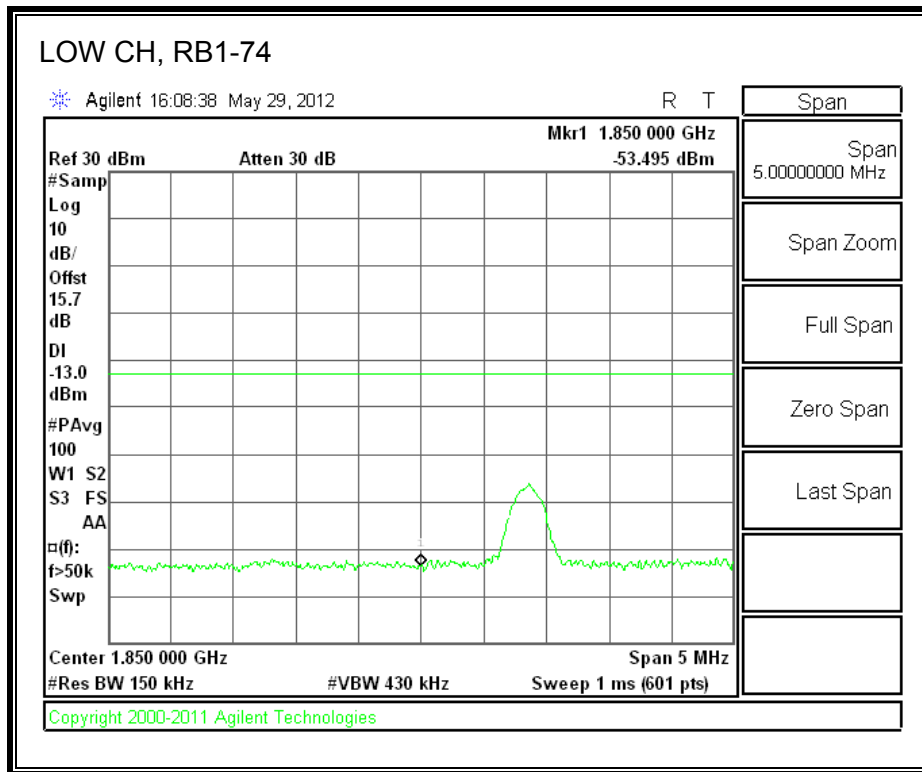

LTE QPSK Band 25 (15.0 MHz BAND WIDTH)

LTE 16QAM Band 2 (15.0 MHz BAND WIDTH)

LTE QPSK Band 25 (20.0 MHz BAND WIDTH)

LTE 16QAM Band 25 (20.0 MHz BAND WIDTH)

8.2.7. A1428 LAT PORT LTE BAND 2

LTE QPSK Band 2 (1.4 MHz BAND WIDTH)

LTE 16QAM Band 2 (1.4 MHz BAND WIDTH)

LTE QPSK Band 2 (3.0 MHz BAND WIDTH)

LTE 16QAM Band 2 (3.0 MHz BAND WIDTH)

LTE QPSK Band 5 (5.0 MHz BAND WIDTH)

LTE 16QAM Band 2 (5.0 MHz BAND WIDTH)

LTE QPSK Band 2 (10.0 MHz BAND WIDTH)