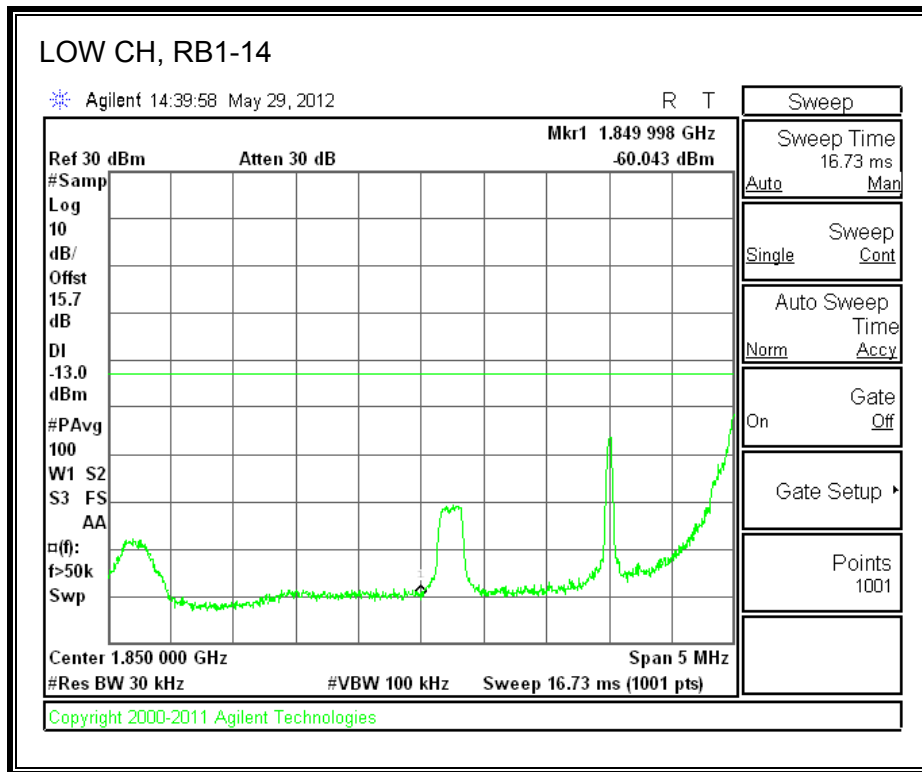

LTE QPSK Band 13, 793 - 805MHz (10MHz Bandwidth)

LTE 16QAM Band 13, 793 - 805MHz (10MHz Bandwidth)

8.2.6. A1429 UAT PORT LTE BAND 25

LTE QPSK Band 25 (1.4 MHz BAND WIDTH)

LTE 16QAM Band 25 (1.4 MHz BAND WIDTH)

LTE QPSK Band 25 (3.0 MHz BAND WIDTH)

LTE 16QAM Band 25 (3.0 MHz BAND WIDTH)

LTE QPSK Band 25 (5.0 MHz BAND WIDTH)

LTE 16QAM Band 25 (5.0 MHz BAND WIDTH)

LTE QPSK Band 25 (10.0 MHz BAND WIDTH)

LTE 16QAM Band 25 (10.0 MHz BAND WIDTH)

LTE QPSK Band 25 (15.0 MHz BAND WIDTH)

LTE 16QAM Band 2 (15.0 MHz BAND WIDTH)

LTE QPSK Band 25 (20.0 MHz BAND WIDTH)

LTE 16QAM Band 25 (20.0 MHz BAND WIDTH)

8.2.7. A1428 LAT PORT LTE BAND 2

LTE QPSK Band 2 (1.4 MHz BAND WIDTH)

LTE 16QAM Band 2 (1.4 MHz BAND WIDTH)

LTE QPSK Band 2 (3.0 MHz BAND WIDTH)

LTE 16QAM Band 2 (3.0 MHz BAND WIDTH)

LTE QPSK Band 5 (5.0 MHz BAND WIDTH)

LTE 16QAM Band 2 (5.0 MHz BAND WIDTH)

LTE QPSK Band 2 (10.0 MHz BAND WIDTH)