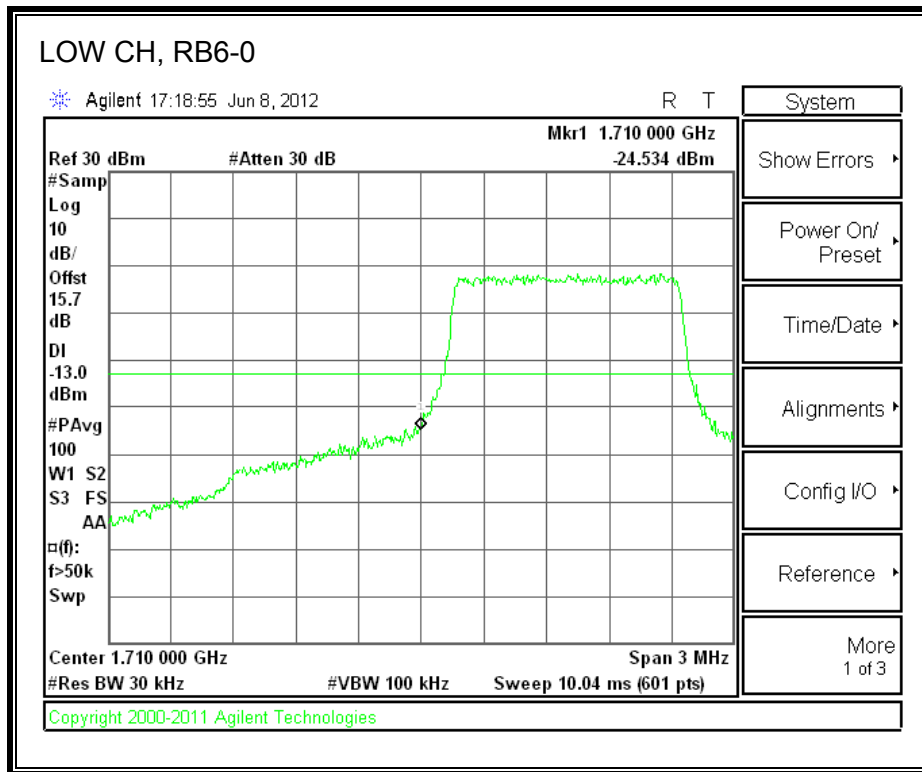

LTE 16QAM Band 2 (10.0 MHz BAND WIDTH)

LTE QPSK Band 2 (15.0 MHz BAND WIDTH)

LTE 16QAM Band 2 (15.0 MHz BAND WIDTH)

LTE QPSK Band 2 (20.0 MHz BAND WIDTH)

LTE 16QAM Band 2 (20.0 MHz BAND WIDTH)

8.2.8. A1428 UAT PORT LTE BAND 4

LTE QPSK Band 4 (1.4 MHz BAND WIDTH)

LTE 16QAM Band 4 (1.4 MHz BAND WIDTH)

LTE QPSK Band 4 (3.0 MHz BAND WIDTH)

LTE 16QAM Band 4 (3.0 MHz BAND WIDTH)

LTE QPSK Band 4 (5.0 MHz BAND WIDTH)

LTE 16QAM Band 4 (5.0 MHz BAND WIDTH)

LTE QPSK Band 4 (10.0 MHz BAND WIDTH)

LTE 16QAM Band 4 (10.0 MHz BAND WIDTH)

LTE QPSK Band 4 (15.0 MHz BAND WIDTH)

LTE 16QAM Band 4 (15.0 MHz BAND WIDTH)

LTE QPSK Band 4 (20.0 MHz BAND WIDTH)

LTE 16QAM Band 4 (20.0 MHz BAND WIDTH)