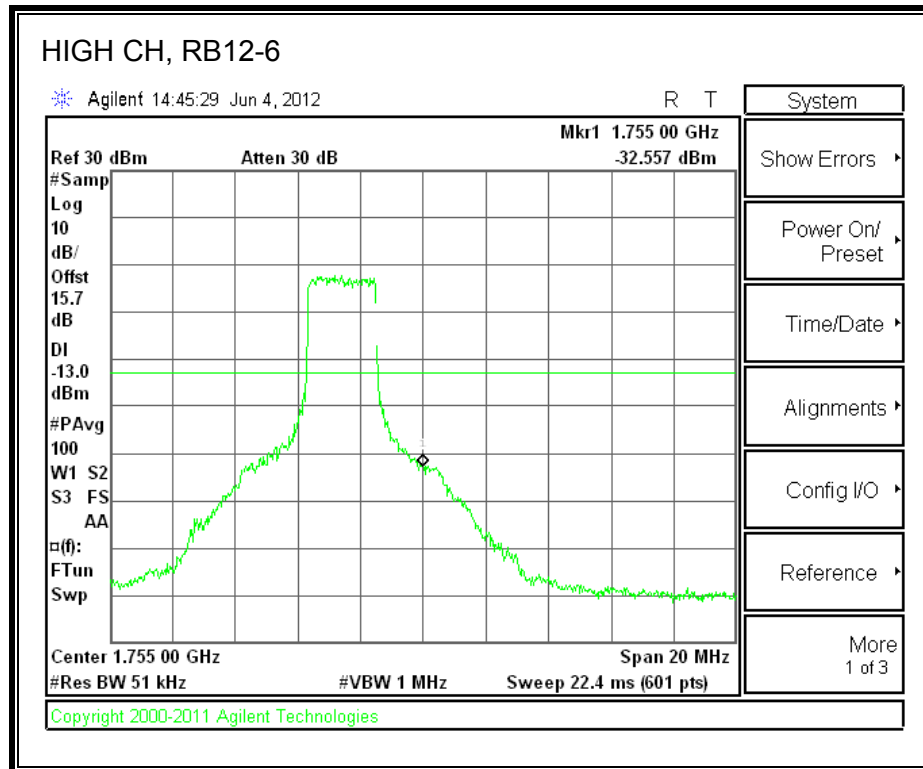

LTE 16QAM Band 2 (10.0 MHz BAND WIDTH)

LTE QPSK Band 2 (15.0 MHz BAND WIDTH)

LTE 16QAM Band 2 (15.0 MHz BAND WIDTH)

LTE QPSK Band 2 (20.0 MHz BAND WIDTH)

LTE 16QAM Band 2 (20.0 MHz BAND WIDTH)

8.2.8. A1428 UAT PORT LTE BAND 4

LTE QPSK Band 4 (1.4 MHz BAND WIDTH)

LTE 16QAM Band 4 (1.4 MHz BAND WIDTH)

LTE QPSK Band 4 (3.0 MHz BAND WIDTH)

LTE 16QAM Band 4 (3.0 MHz BAND WIDTH)

LTE QPSK Band 4 (5.0 MHz BAND WIDTH)

LTE 16QAM Band 4 (5.0 MHz BAND WIDTH)

LTE QPSK Band 4 (10.0 MHz BAND WIDTH)

LTE 16QAM Band 4 (10.0 MHz BAND WIDTH)

LTE QPSK Band 4 (15.0 MHz BAND WIDTH)

LTE 16QAM Band 4 (15.0 MHz BAND WIDTH)

LTE QPSK Band 4 (20.0 MHz BAND WIDTH)

LTE 16QAM Band 4 (20.0 MHz BAND WIDTH)

8.2.9. A1428 UAT PORT LTE BAND 17

LTE QPSK Band 17 (5.0 MHz BAND WIDTH)

LTE 16QAM Band 17 (5.0 MHz BAND WIDTH)

LTE QPSK Band 17 (10.0 MHz BAND WIDTH)

LTE 16QAM Band 17 (10.0 MHz BAND WIDTH)