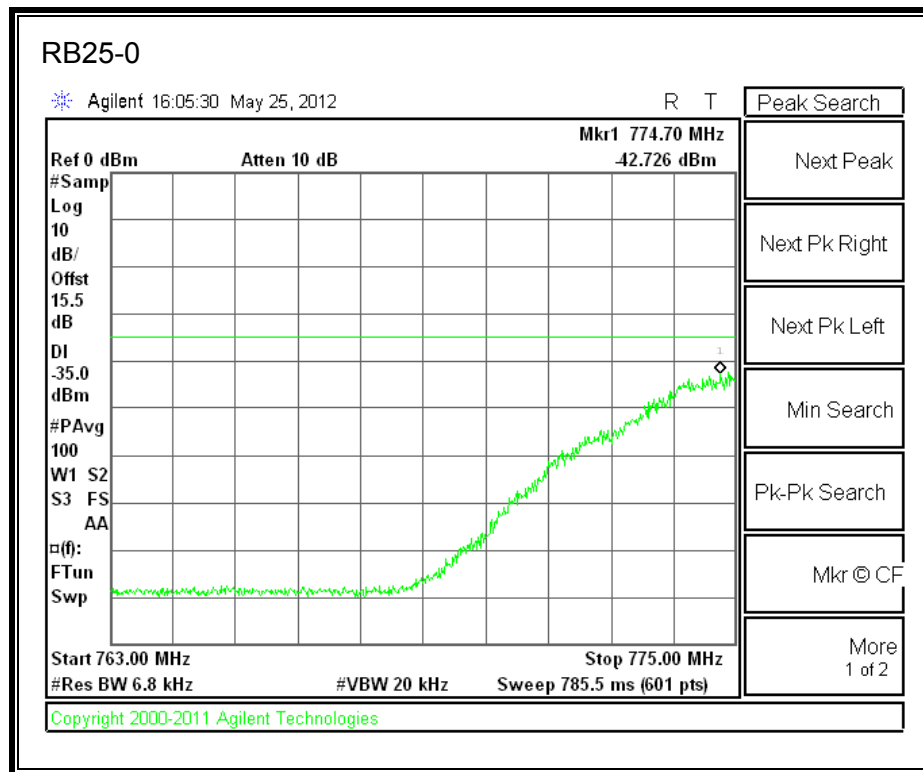

LTE QPSK Band 5 (5.0 MHz BAND WIDTH)

LTE 16QAM Band 5 (5.0 MHz BAND WIDTH)

LTE QPSK Band 5 (10.0 MHz BAND WIDTH)

LTE 16QAM Band 5 (10.0 MHz BAND WIDTH)

8.2.5. A1429 LAT PORT LTE BAND 13

LTE QPSK 779.5 MHz Band 13, 775 – 777MHz (5MHz Bandwidth)

LTE 16QAM 779.5MHz Band 13, 775 - 777MHz (5MHz Bandwidth)

LTE QPSK 779.5MHz Band 13, 783 - 793MHz (5MHz Bandwidth)

LTE 16QAM 779.5MHz Band 13, 783 - 793MHz (5MHz Bandwidth)

LTE QPSK 779.5MHz Band 13, 763 - 775MHz (5MHz Bandwidth)

LTE 16QAM 779.5MHz Band 13, 763-775MHz (5MHz Bandwidth)

LTE QPSK 779.5MHz Band 13, 793 - 805MHz (5MHz Bandwidth)

LTE 16QAM 779.5MHz Band 13, 793 - 805MHz (5MHz Bandwidth)

LTE QPSK 782 MHz Band 13, 775 - 777MHz (5MHz Bandwidth)