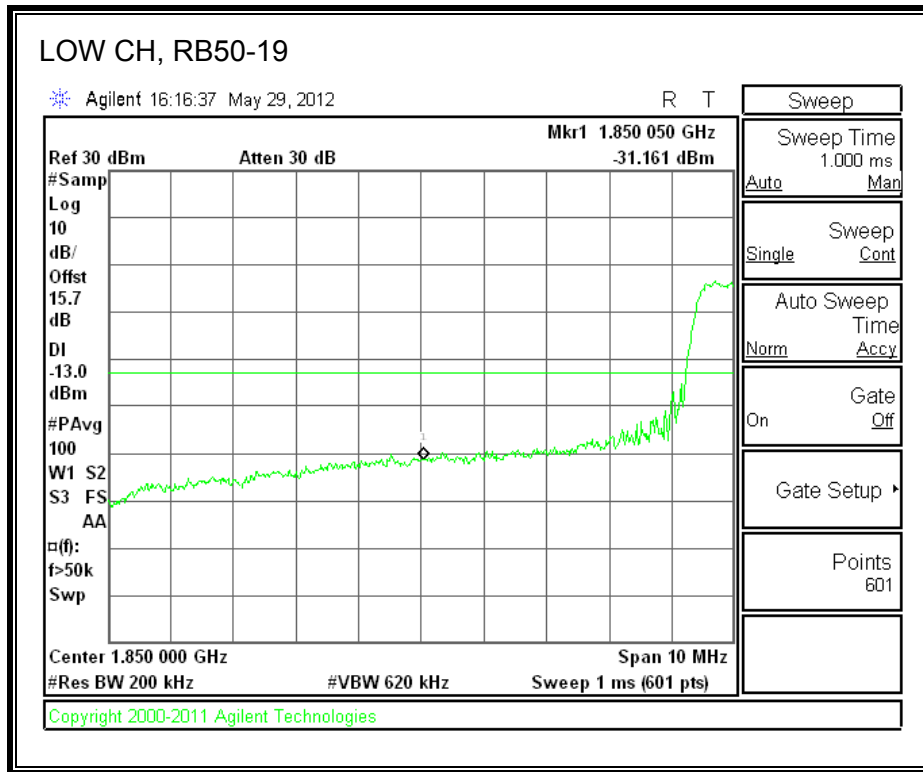

LTE QPSK Band 25 (3.0 MHz BAND WIDTH)

LTE 16QAM Band 25 (3.0 MHz BAND WIDTH)

LTE QPSK Band 25 (5.0 MHz BAND WIDTH)

LTE 16QAM Band 25 (5.0 MHz BAND WIDTH)

LTE QPSK Band 25 (10.0 MHz BAND WIDTH)

LTE 16QAM Band 25 (10.0 MHz BAND WIDTH)

LTE QPSK Band 25 (15.0 MHz BAND WIDTH)

LTE 16QAM Band 2 (15.0 MHz BAND WIDTH)

LTE QPSK Band 25 (20.0 MHz BAND WIDTH)

LTE 16QAM Band 25 (20.0 MHz BAND WIDTH)

8.2.7. A1428 LAT PORT LTE BAND 2

LTE QPSK Band 2 (1.4 MHz BAND WIDTH)

LTE 16QAM Band 2 (1.4 MHz BAND WIDTH)

LTE QPSK Band 2 (3.0 MHz BAND WIDTH)

LTE 16QAM Band 2 (3.0 MHz BAND WIDTH)

LTE QPSK Band 5 (5.0 MHz BAND WIDTH)

LTE 16QAM Band 2 (5.0 MHz BAND WIDTH)

LTE QPSK Band 2 (10.0 MHz BAND WIDTH)