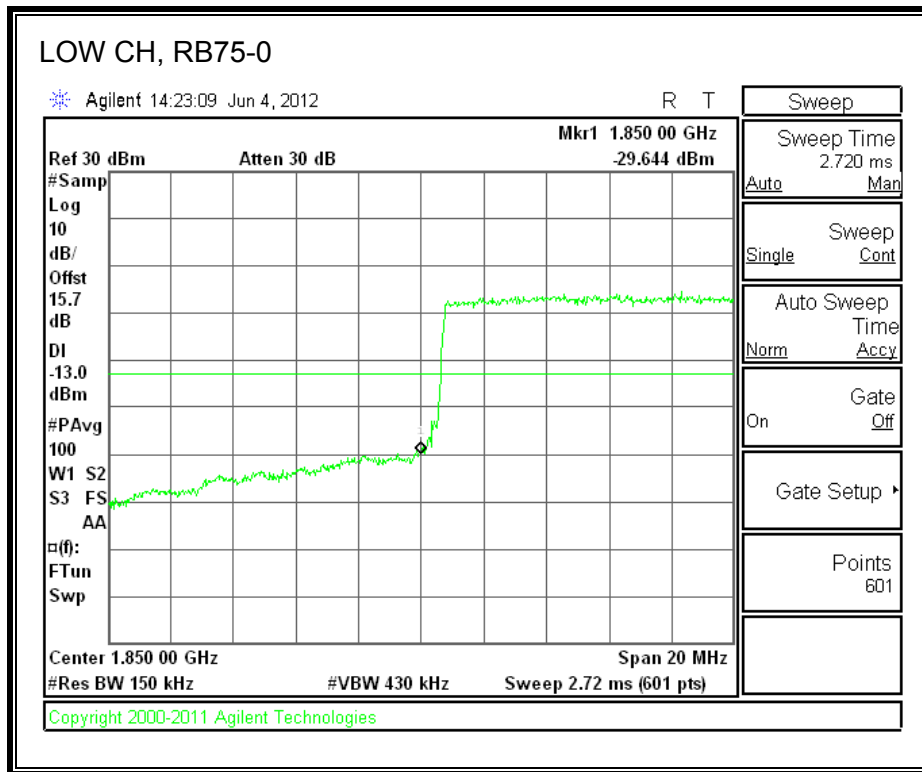

LTE 16QAM Band 2 (1.4 MHz BAND WIDTH)

LTE QPSK Band 2 (3.0 MHz BAND WIDTH)

LTE 16QAM Band 2 (3.0 MHz BAND WIDTH)

LTE QPSK Band 5 (5.0 MHz BAND WIDTH)

LTE 16QAM Band 2 (5.0 MHz BAND WIDTH)

LTE QPSK Band 2 (10.0 MHz BAND WIDTH)

LTE 16QAM Band 2 (10.0 MHz BAND WIDTH)

LTE QPSK Band 2 (15.0 MHz BAND WIDTH)

LTE 16QAM Band 2 (15.0 MHz BAND WIDTH)

LTE QPSK Band 2 (20.0 MHz BAND WIDTH)

LTE 16QAM Band 2 (20.0 MHz BAND WIDTH)

8.2.8. A1428 UAT PORT LTE BAND 4

LTE QPSK Band 4 (1.4 MHz BAND WIDTH)

LTE 16QAM Band 4 (1.4 MHz BAND WIDTH)

LTE QPSK Band 4 (3.0 MHz BAND WIDTH)

LTE 16QAM Band 4 (3.0 MHz BAND WIDTH)

LTE QPSK Band 4 (5.0 MHz BAND WIDTH)

LTE 16QAM Band 4 (5.0 MHz BAND WIDTH)

LTE QPSK Band 4 (10.0 MHz BAND WIDTH)

LTE 16QAM Band 4 (10.0 MHz BAND WIDTH)

LTE QPSK Band 4 (15.0 MHz BAND WIDTH)

LTE 16QAM Band 4 (15.0 MHz BAND WIDTH)

LTE QPSK Band 4 (20.0 MHz BAND WIDTH)

LTE 16QAM Band 4 (20.0 MHz BAND WIDTH)