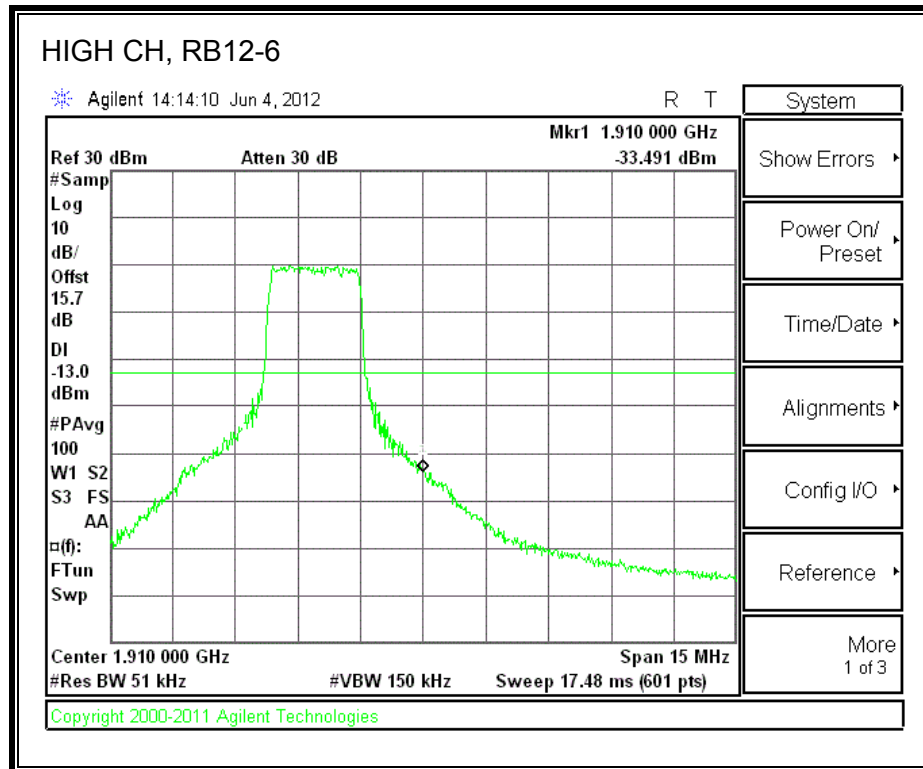

LTE QPSK Band 25 (15.0 MHz BAND WIDTH)

LTE 16QAM Band 2 (15.0 MHz BAND WIDTH)

LTE QPSK Band 25 (20.0 MHz BAND WIDTH)

LTE 16QAM Band 25 (20.0 MHz BAND WIDTH)

8.2.7. A1428 LAT PORT LTE BAND 2

LTE QPSK Band 2 (1.4 MHz BAND WIDTH)

LTE 16QAM Band 2 (1.4 MHz BAND WIDTH)

LTE QPSK Band 2 (3.0 MHz BAND WIDTH)

LTE 16QAM Band 2 (3.0 MHz BAND WIDTH)

LTE QPSK Band 5 (5.0 MHz BAND WIDTH)

LTE 16QAM Band 2 (5.0 MHz BAND WIDTH)

LTE QPSK Band 2 (10.0 MHz BAND WIDTH)

LTE 16QAM Band 2 (10.0 MHz BAND WIDTH)

LTE QPSK Band 2 (15.0 MHz BAND WIDTH)

LTE 16QAM Band 2 (15.0 MHz BAND WIDTH)

LTE QPSK Band 2 (20.0 MHz BAND WIDTH)

LTE 16QAM Band 2 (20.0 MHz BAND WIDTH)

8.2.8. A1428 UAT PORT LTE BAND 4