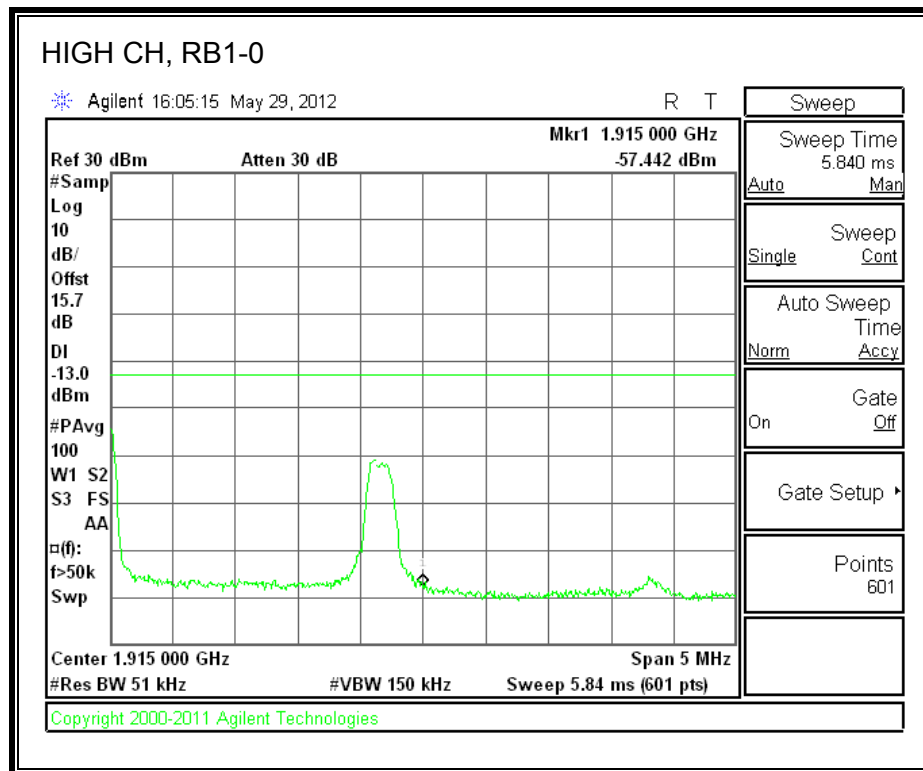

LTE QPSK Band 13, 793 - 805MHz (10MHz Bandwidth)

LTE 16QAM Band 13, 793 - 805MHz (10MHz Bandwidth)

8.2.6. A1429 UAT PORT LTE BAND 25

LTE QPSK Band 25 (1.4 MHz BAND WIDTH)

LTE 16QAM Band 25 (1.4 MHz BAND WIDTH)

LTE QPSK Band 25 (3.0 MHz BAND WIDTH)

LTE 16QAM Band 25 (3.0 MHz BAND WIDTH)

LTE QPSK Band 25 (5.0 MHz BAND WIDTH)

LTE 16QAM Band 25 (5.0 MHz BAND WIDTH)

LTE QPSK Band 25 (10.0 MHz BAND WIDTH)

LTE 16QAM Band 25 (10.0 MHz BAND WIDTH)

LTE QPSK Band 25 (15.0 MHz BAND WIDTH)

LTE 16QAM Band 2 (15.0 MHz BAND WIDTH)

LTE QPSK Band 25 (20.0 MHz BAND WIDTH)

LTE 16QAM Band 25 (20.0 MHz BAND WIDTH)

8.2.7. A1428 LAT PORT LTE BAND 2

LTE QPSK Band 2 (1.4 MHz BAND WIDTH)