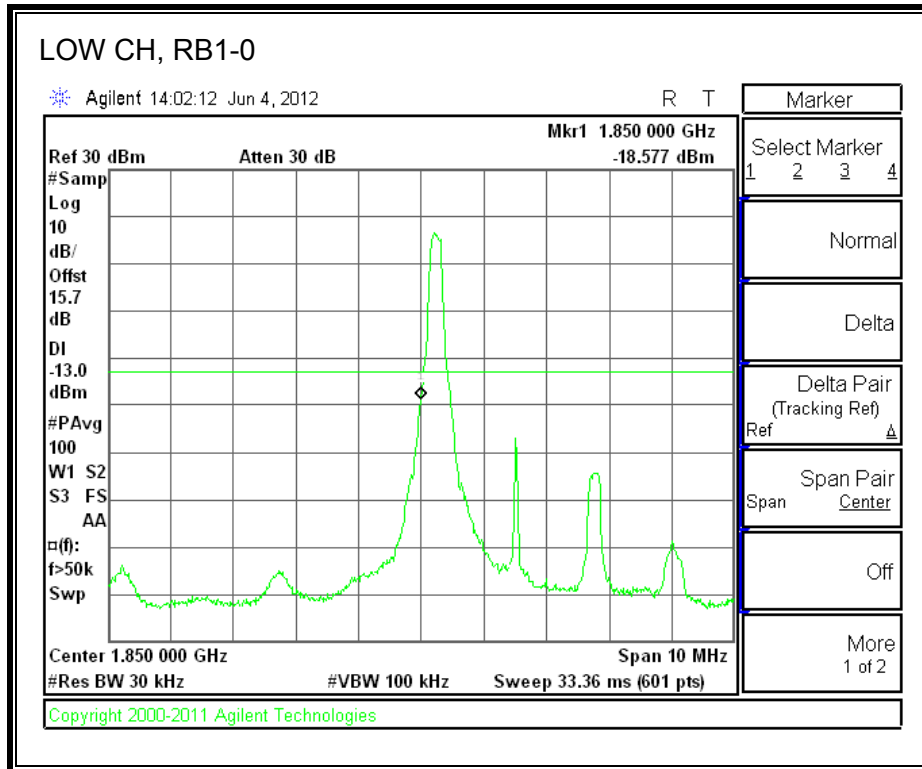

LTE QPSK Band 25 (15.0 MHz BAND WIDTH)

LTE 16QAM Band 2 (15.0 MHz BAND WIDTH)

LTE QPSK Band 25 (20.0 MHz BAND WIDTH)

LTE 16QAM Band 25 (20.0 MHz BAND WIDTH)

8.2.7. A1428 LAT PORT LTE BAND 2

LTE QPSK Band 2 (1.4 MHz BAND WIDTH)

LTE 16QAM Band 2 (1.4 MHz BAND WIDTH)

LTE QPSK Band 2 (3.0 MHz BAND WIDTH)

LTE 16QAM Band 2 (3.0 MHz BAND WIDTH)

LTE QPSK Band 5 (5.0 MHz BAND WIDTH)

LTE 16QAM Band 2 (5.0 MHz BAND WIDTH)

LTE QPSK Band 2 (10.0 MHz BAND WIDTH)

LTE 16QAM Band 2 (10.0 MHz BAND WIDTH)

LTE QPSK Band 2 (15.0 MHz BAND WIDTH)

LTE 16QAM Band 2 (15.0 MHz BAND WIDTH)

LTE QPSK Band 2 (20.0 MHz BAND WIDTH)

LTE 16QAM Band 2 (20.0 MHz BAND WIDTH)

8.2.8. A1428 UAT PORT LTE BAND 4

LTE QPSK Band 4 (1.4 MHz BAND WIDTH)

LTE 16QAM Band 4 (1.4 MHz BAND WIDTH)

LTE QPSK Band 4 (3.0 MHz BAND WIDTH)

LTE 16QAM Band 4 (3.0 MHz BAND WIDTH)

LTE QPSK Band 4 (5.0 MHz BAND WIDTH)

LTE 16QAM Band 4 (5.0 MHz BAND WIDTH)