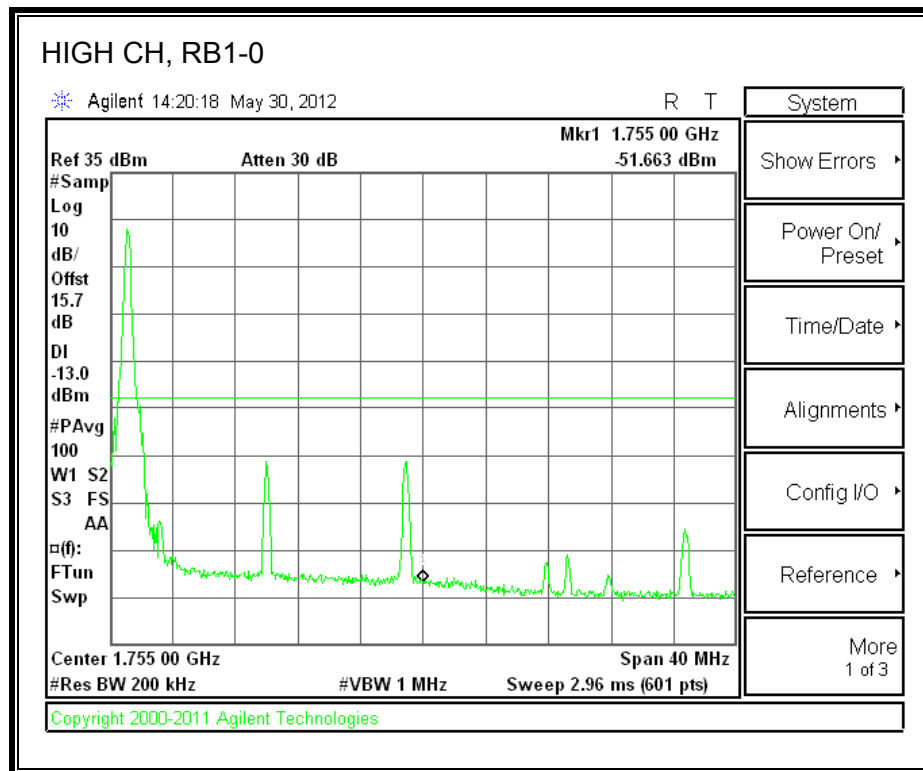

LTE QPSK Band 4 (5.0 MHz BAND WIDTH)

LTE 16QAM Band 4 (5.0 MHz BAND WIDTH)

LTE QPSK Band 4 (10.0 MHz BAND WIDTH)

LTE 16QAM Band 4 (10.0 MHz BAND WIDTH)

LTE QPSK Band 4 (15.0 MHz BAND WIDTH)

LTE 16QAM Band 4 (15.0 MHz BAND WIDTH)

LTE QPSK Band 4 (20.0 MHz BAND WIDTH)

LTE 16QAM Band 4 (20.0 MHz BAND WIDTH)

8.2.3. A1428 LAT PORT LTE BAND 17

LTE QPSK Band 17 (5.0 MHz BAND WIDTH)

LTE 16QAM Band 17 (5.0 MHz BAND WIDTH)

LTE QPSK Band 17 (10.0 MHz BAND WIDTH)