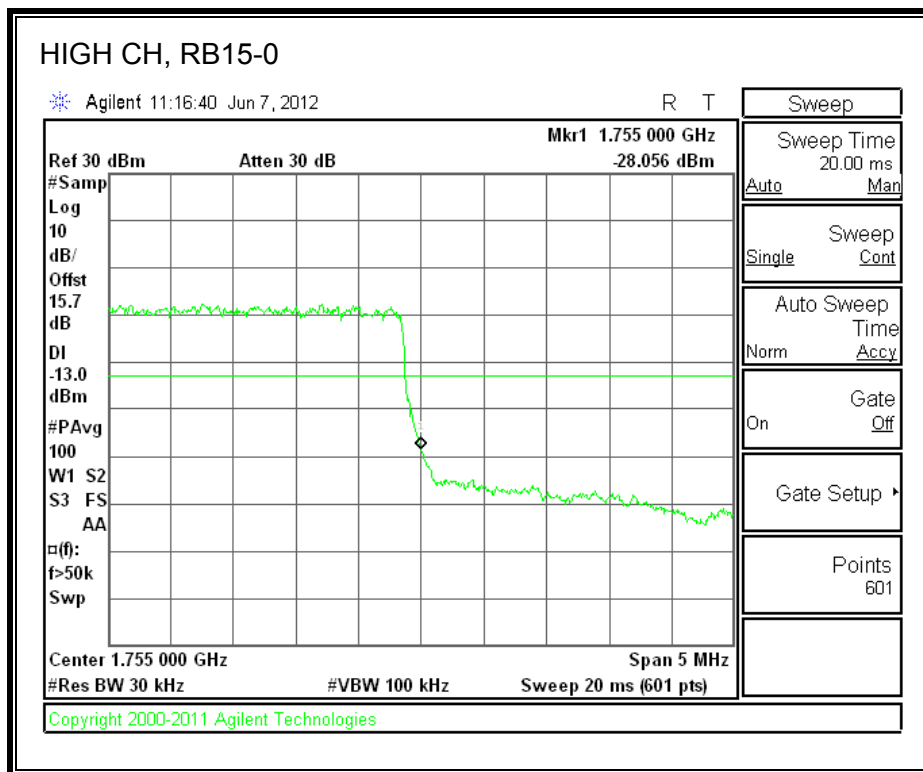

LTE 16QAM Band 2 (10.0 MHz BAND WIDTH)

LTE QPSK Band 2 (15.0 MHz BAND WIDTH)

LTE 16QAM Band 2 (15.0 MHz BAND WIDTH)

LTE QPSK Band 2 (20.0 MHz BAND WIDTH)

LTE 16QAM Band 2 (20.0 MHz BAND WIDTH)

8.2.8. A1428 UAT PORT LTE BAND 4

LTE QPSK Band 4 (1.4 MHz BAND WIDTH)

LTE 16QAM Band 4 (1.4 MHz BAND WIDTH)

LTE QPSK Band 4 (3.0 MHz BAND WIDTH)

LTE 16QAM Band 4 (3.0 MHz BAND WIDTH)

LTE QPSK Band 4 (5.0 MHz BAND WIDTH)

LTE 16QAM Band 4 (5.0 MHz BAND WIDTH)

LTE QPSK Band 4 (10.0 MHz BAND WIDTH)

LTE 16QAM Band 4 (10.0 MHz BAND WIDTH)

LTE QPSK Band 4 (15.0 MHz BAND WIDTH)

LTE 16QAM Band 4 (15.0 MHz BAND WIDTH)

LTE QPSK Band 4 (20.0 MHz BAND WIDTH)

LTE 16QAM Band 4 (20.0 MHz BAND WIDTH)