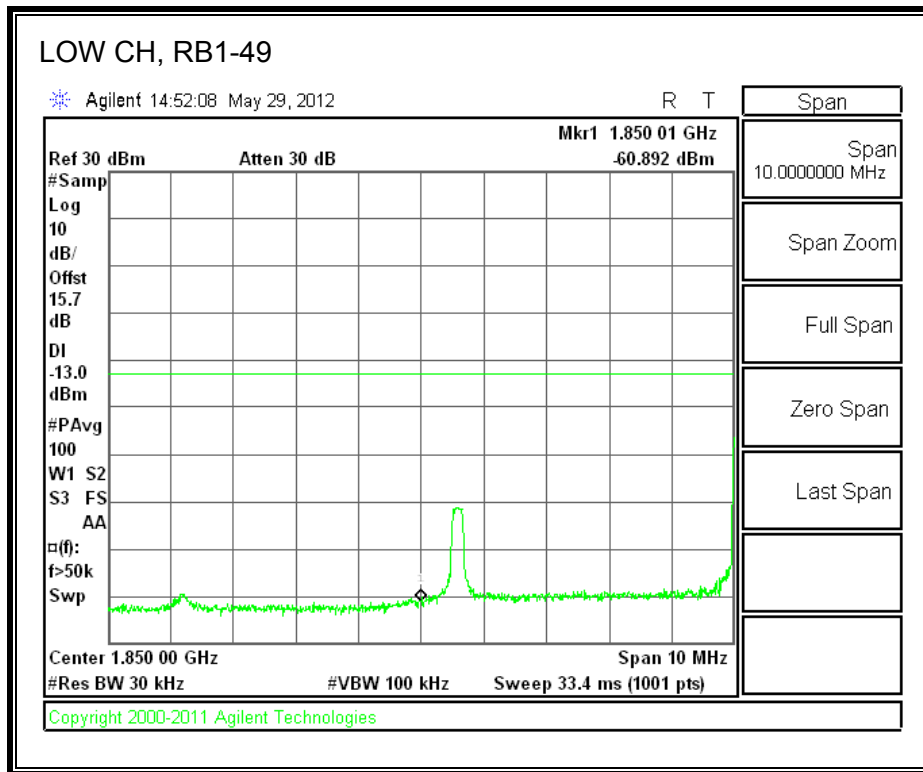

LTE QPSK Band 13, 793 - 805MHz (10MHz Bandwidth)

LTE 16QAM Band 13, 793 - 805MHz (10MHz Bandwidth)

8.2.6. A1429 UAT PORT LTE BAND 25

LTE QPSK Band 25 (1.4 MHz BAND WIDTH)

LTE 16QAM Band 25 (1.4 MHz BAND WIDTH)

LTE QPSK Band 25 (3.0 MHz BAND WIDTH)

LTE 16QAM Band 25 (3.0 MHz BAND WIDTH)

LTE QPSK Band 25 (5.0 MHz BAND WIDTH)

LTE 16QAM Band 25 (5.0 MHz BAND WIDTH)

LTE QPSK Band 25 (10.0 MHz BAND WIDTH)

LTE 16QAM Band 25 (10.0 MHz BAND WIDTH)

LTE QPSK Band 25 (15.0 MHz BAND WIDTH)

LTE 16QAM Band 2 (15.0 MHz BAND WIDTH)

LTE QPSK Band 25 (20.0 MHz BAND WIDTH)

LTE 16QAM Band 25 (20.0 MHz BAND WIDTH)

8.2.7. A1428 LAT PORT LTE BAND 2

LTE QPSK Band 2 (1.4 MHz BAND WIDTH)