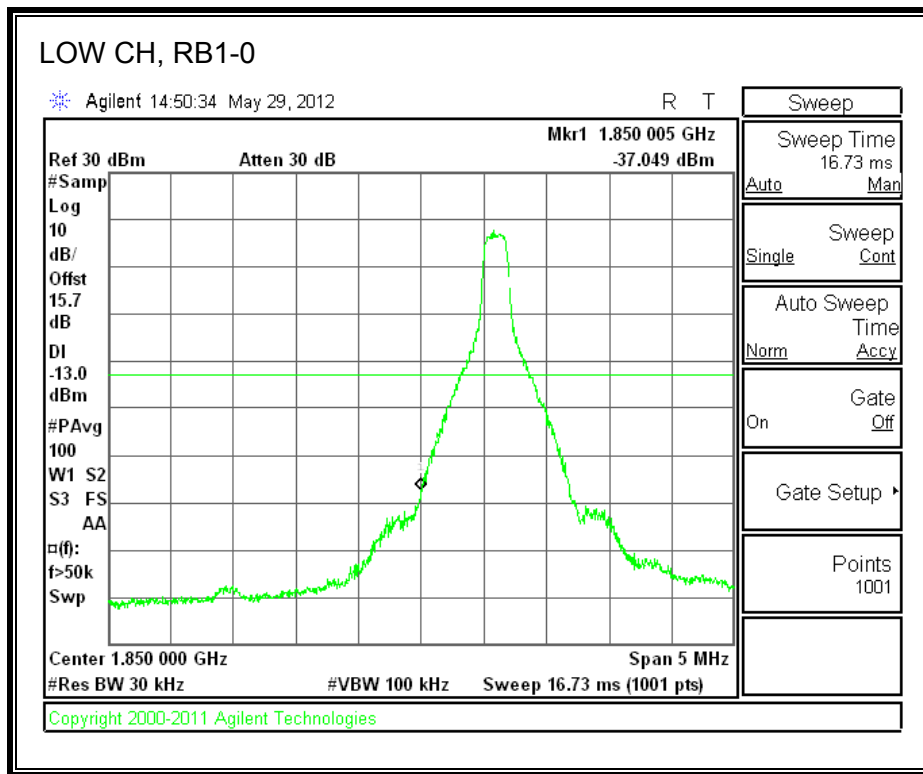

LTE QPSK Band 13, 793 - 805MHz (10MHz Bandwidth)

LTE 16QAM Band 13, 793 - 805MHz (10MHz Bandwidth)

8.2.6. A1429 UAT PORT LTE BAND 25

LTE QPSK Band 25 (1.4 MHz BAND WIDTH)

LTE 16QAM Band 25 (1.4 MHz BAND WIDTH)

LTE QPSK Band 25 (3.0 MHz BAND WIDTH)

LTE 16QAM Band 25 (3.0 MHz BAND WIDTH)

LTE QPSK Band 25 (5.0 MHz BAND WIDTH)

LTE 16QAM Band 25 (5.0 MHz BAND WIDTH)

LTE QPSK Band 25 (10.0 MHz BAND WIDTH)

LTE 16QAM Band 25 (10.0 MHz BAND WIDTH)

LTE QPSK Band 25 (15.0 MHz BAND WIDTH)

LTE 16QAM Band 2 (15.0 MHz BAND WIDTH)

LTE QPSK Band 25 (20.0 MHz BAND WIDTH)

LTE 16QAM Band 25 (20.0 MHz BAND WIDTH)

8.2.7. A1428 LAT PORT LTE BAND 2

LTE QPSK Band 2 (1.4 MHz BAND WIDTH)