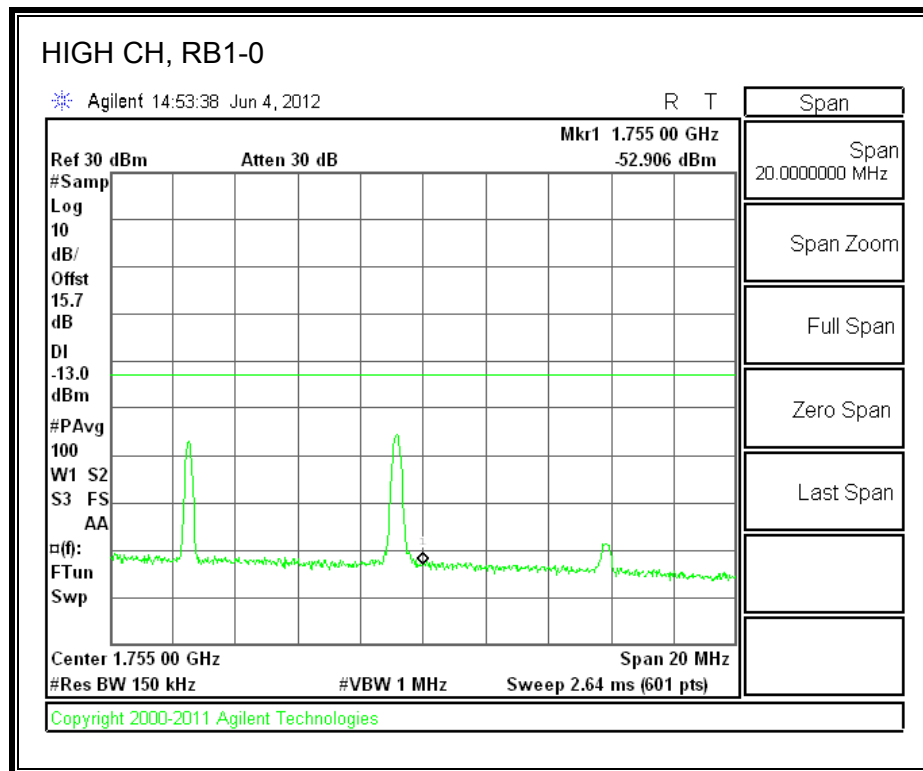

LTE QPSK Band 4 (1.4 MHz BAND WIDTH)

LTE 16QAM Band 4 (1.4 MHz BAND WIDTH)

LTE QPSK Band 4 (3.0 MHz BAND WIDTH)

LTE 16QAM Band 4 (3.0 MHz BAND WIDTH)

LTE QPSK Band 4 (5.0 MHz BAND WIDTH)

LTE 16QAM Band 4 (5.0 MHz BAND WIDTH)

LTE QPSK Band 4 (10.0 MHz BAND WIDTH)

LTE 16QAM Band 4 (10.0 MHz BAND WIDTH)

LTE QPSK Band 4 (15.0 MHz BAND WIDTH)

LTE 16QAM Band 4 (15.0 MHz BAND WIDTH)

LTE QPSK Band 4 (20.0 MHz BAND WIDTH)

LTE 16QAM Band 4 (20.0 MHz BAND WIDTH)

8.2.9. A1428 UAT PORT LTE BAND 17

LTE QPSK Band 17 (5.0 MHz BAND WIDTH)

LTE 16QAM Band 17 (5.0 MHz BAND WIDTH)

LTE QPSK Band 17 (10.0 MHz BAND WIDTH)

LTE 16QAM Band 17 (10.0 MHz BAND WIDTH)