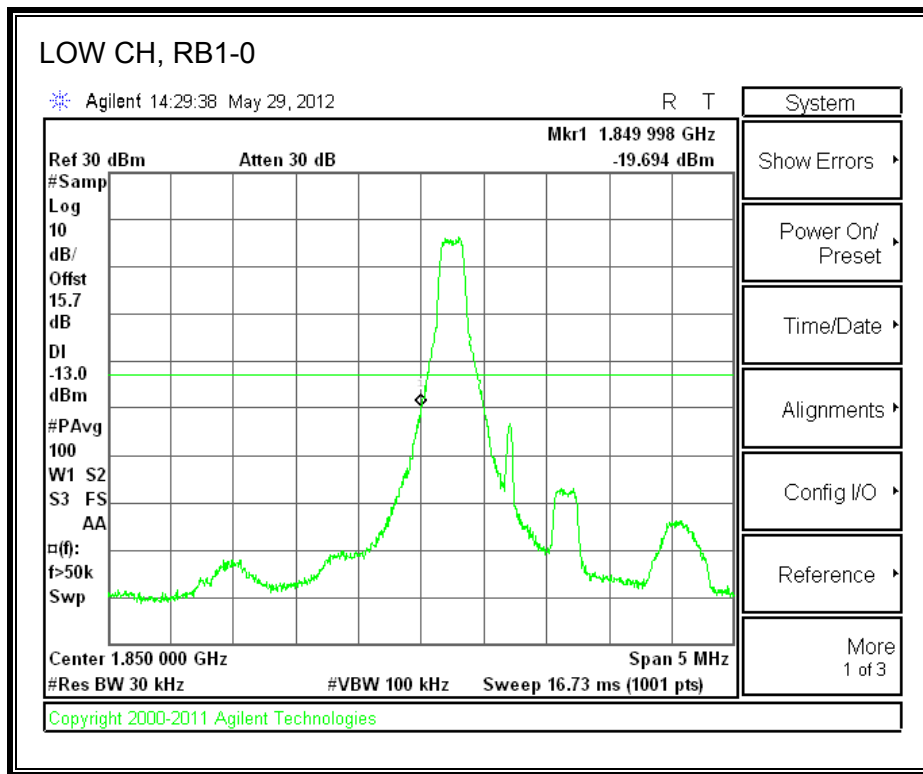

LTE 16QAM Band 13, 775 - 777MHz (10MHz Bandwidth)

LTE QPSK 782MHz Band 13, 783 - 793MHz (10MHz Bandwidth)

LTE 16QAM Band 13, 782MHz 783 - 793MHz (10MHz Bandwidth)

LTE QPSK 782MHz Band 13, 763 - 775MHz (10MHz Bandwidth)

LTE QPSK Band 13, 793 - 805MHz (10MHz Bandwidth)

LTE 16QAM Band 13, 793 - 805MHz (10MHz Bandwidth)

8.2.6. A1429 UAT PORT LTE BAND 25

LTE QPSK Band 25 (1.4 MHz BAND WIDTH)

LTE 16QAM Band 25 (1.4 MHz BAND WIDTH)

LTE QPSK Band 25 (3.0 MHz BAND WIDTH)

LTE 16QAM Band 25 (3.0 MHz BAND WIDTH)

LTE QPSK Band 25 (5.0 MHz BAND WIDTH)

LTE 16QAM Band 25 (5.0 MHz BAND WIDTH)

LTE QPSK Band 25 (10.0 MHz BAND WIDTH)

LTE 16QAM Band 25 (10.0 MHz BAND WIDTH)