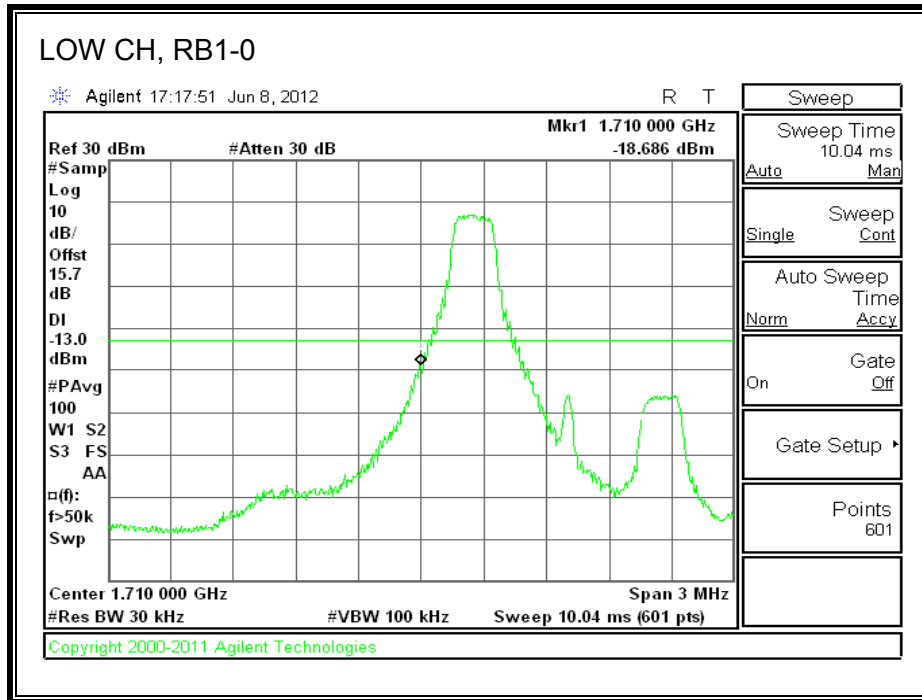

LTE 16QAM Band 2 (1.4 MHz BAND WIDTH)

LTE QPSK Band 2 (3.0 MHz BAND WIDTH)

LTE 16QAM Band 2 (3.0 MHz BAND WIDTH)

LTE QPSK Band 5 (5.0 MHz BAND WIDTH)

LTE 16QAM Band 2 (5.0 MHz BAND WIDTH)

LTE QPSK Band 2 (10.0 MHz BAND WIDTH)

LTE 16QAM Band 2 (10.0 MHz BAND WIDTH)

LTE QPSK Band 2 (15.0 MHz BAND WIDTH)

LTE 16QAM Band 2 (15.0 MHz BAND WIDTH)

LTE QPSK Band 2 (20.0 MHz BAND WIDTH)

LTE 16QAM Band 2 (20.0 MHz BAND WIDTH)

8.2.8. A1428 UAT PORT LTE BAND 4

LTE QPSK Band 4 (1.4 MHz BAND WIDTH)

LTE 16QAM Band 4 (1.4 MHz BAND WIDTH)

LTE QPSK Band 4 (3.0 MHz BAND WIDTH)

LTE 16QAM Band 4 (3.0 MHz BAND WIDTH)

LTE QPSK Band 4 (5.0 MHz BAND WIDTH)

LTE 16QAM Band 4 (5.0 MHz BAND WIDTH)

LTE QPSK Band 4 (10.0 MHz BAND WIDTH)

LTE 16QAM Band 4 (10.0 MHz BAND WIDTH)

LTE QPSK Band 4 (15.0 MHz BAND WIDTH)

LTE 16QAM Band 4 (15.0 MHz BAND WIDTH)

LTE QPSK Band 4 (20.0 MHz BAND WIDTH)

LTE 16QAM Band 4 (20.0 MHz BAND WIDTH)