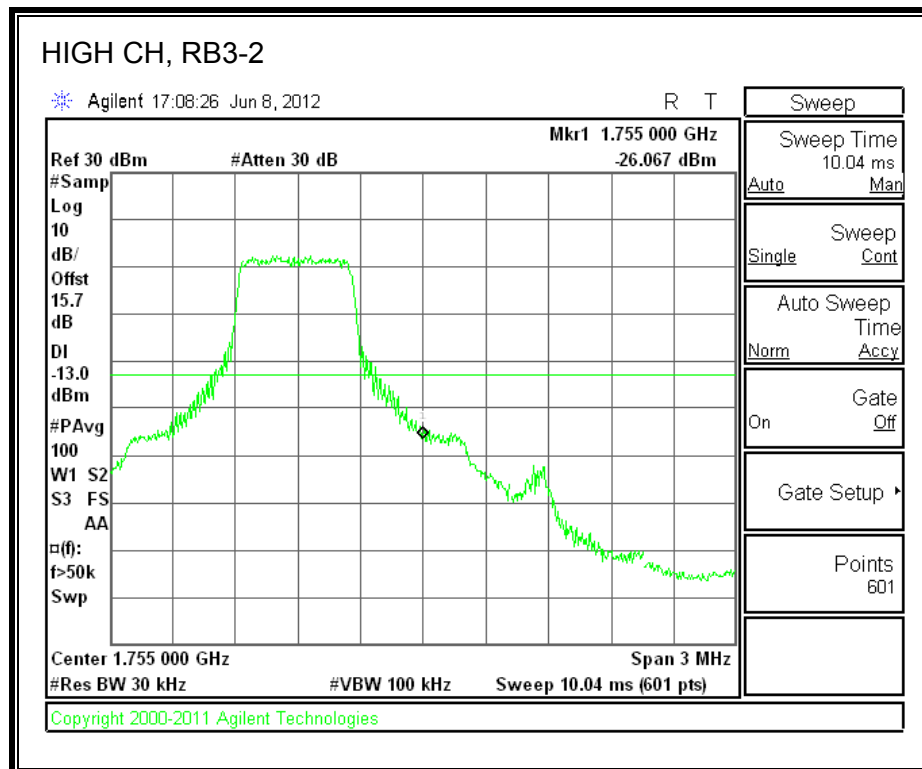

LTE 16QAM Band 2 (1.4 MHz BAND WIDTH)

LTE QPSK Band 2 (3.0 MHz BAND WIDTH)

LTE 16QAM Band 2 (3.0 MHz BAND WIDTH)

LTE QPSK Band 5 (5.0 MHz BAND WIDTH)

LTE 16QAM Band 2 (5.0 MHz BAND WIDTH)

LTE QPSK Band 2 (10.0 MHz BAND WIDTH)

LTE 16QAM Band 2 (10.0 MHz BAND WIDTH)

LTE QPSK Band 2 (15.0 MHz BAND WIDTH)

LTE 16QAM Band 2 (15.0 MHz BAND WIDTH)

LTE QPSK Band 2 (20.0 MHz BAND WIDTH)

LTE 16QAM Band 2 (20.0 MHz BAND WIDTH)

8.2.8. A1428 UAT PORT LTE BAND 4

LTE QPSK Band 4 (1.4 MHz BAND WIDTH)

LTE 16QAM Band 4 (1.4 MHz BAND WIDTH)

LTE QPSK Band 4 (3.0 MHz BAND WIDTH)

LTE 16QAM Band 4 (3.0 MHz BAND WIDTH)

LTE QPSK Band 4 (5.0 MHz BAND WIDTH)

LTE 16QAM Band 4 (5.0 MHz BAND WIDTH)