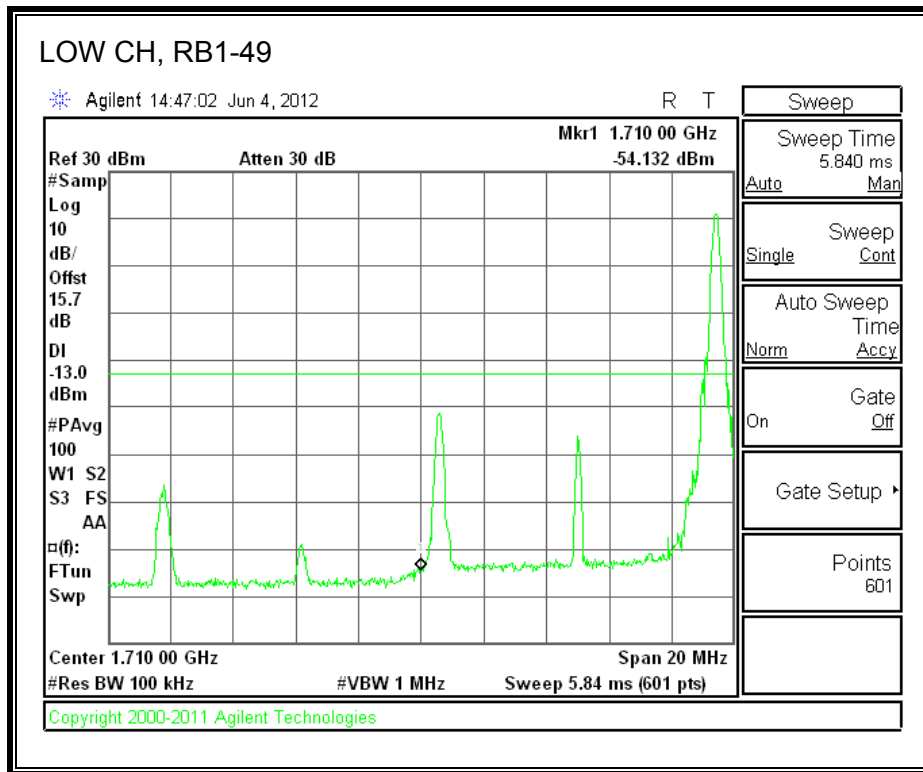

LTE QPSK Band 4 (1.4 MHz BAND WIDTH)

LTE 16QAM Band 4 (1.4 MHz BAND WIDTH)

LTE QPSK Band 4 (3.0 MHz BAND WIDTH)

LTE 16QAM Band 4 (3.0 MHz BAND WIDTH)

LTE QPSK Band 4 (5.0 MHz BAND WIDTH)

LTE 16QAM Band 4 (5.0 MHz BAND WIDTH)

LTE QPSK Band 4 (10.0 MHz BAND WIDTH)

LTE 16QAM Band 4 (10.0 MHz BAND WIDTH)

LTE QPSK Band 4 (15.0 MHz BAND WIDTH)

LTE 16QAM Band 4 (15.0 MHz BAND WIDTH)

LTE QPSK Band 4 (20.0 MHz BAND WIDTH)

LTE 16QAM Band 4 (20.0 MHz BAND WIDTH)

8.2.9. A1428 UAT PORT LTE BAND 17

LTE QPSK Band 17 (5.0 MHz BAND WIDTH)

LTE 16QAM Band 17 (5.0 MHz BAND WIDTH)

LTE QPSK Band 17 (10.0 MHz BAND WIDTH)

LTE 16QAM Band 17 (10.0 MHz BAND WIDTH)