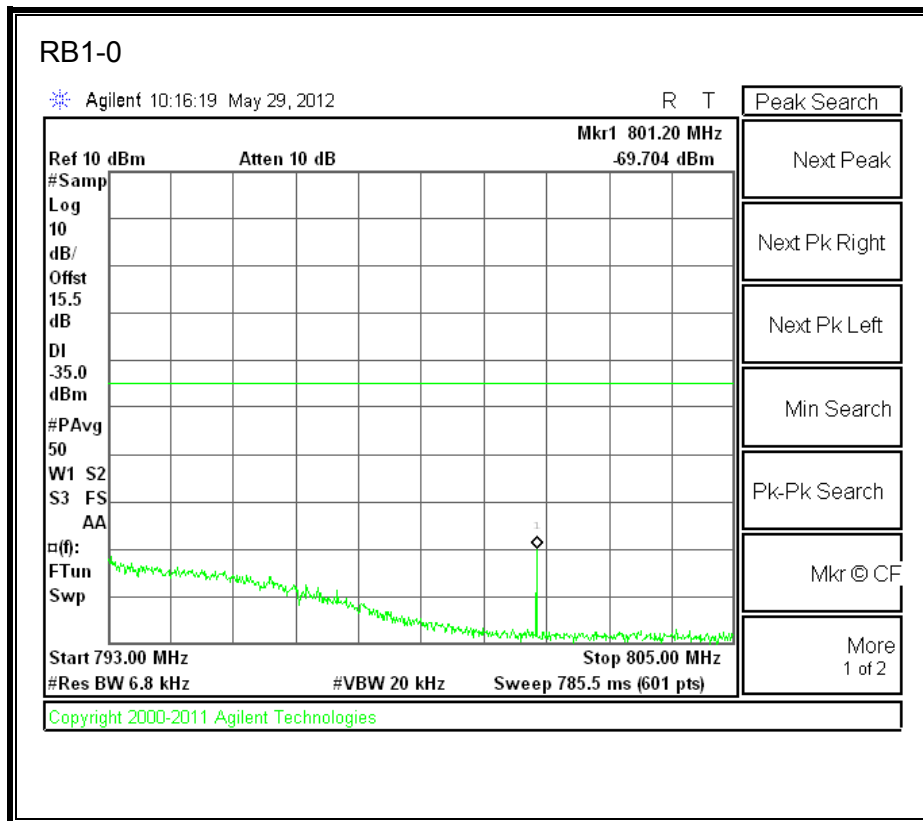

LTE 16QAM 779.5MHz Band 13, 763-775MHz (5MHz Bandwidth)

LTE QPSK 779.5MHz Band 13, 793 - 805MHz (5MHz Bandwidth)

LTE 16QAM 779.5MHz Band 13, 793 - 805MHz (5MHz Bandwidth)

LTE QPSK 782 MHz Band 13, 775 - 777MHz (5MHz Bandwidth)

LTE 16QAM 782MHz Band 13, 775 - 777MHz (5MHz Bandwidth)

LTE QPSK 782MHz Band 13, 783 - 793MHz (5MHz Bandwidth)

LTE 16QAM 782MHz Band 13, 783 - 793MHz (5MHz Bandwidth)

LTE QPSK 782MHz Band 13, 763 - 775MHz (5MHz Bandwidth)

LTE 16QAM 782MHz Band 13, 763-775MHz (5MHz Bandwidth)

LTE QPSK 782MHz Band 13, 793 - 805MHz (5MHz Bandwidth)

LTE 16QAM 7825MHz Band 13, 793 - 805MHz (5MHz Bandwidth)

LTE QPSK 784.5 MHz Band 13, 775 - 777MHz (5MHz Bandwidth)