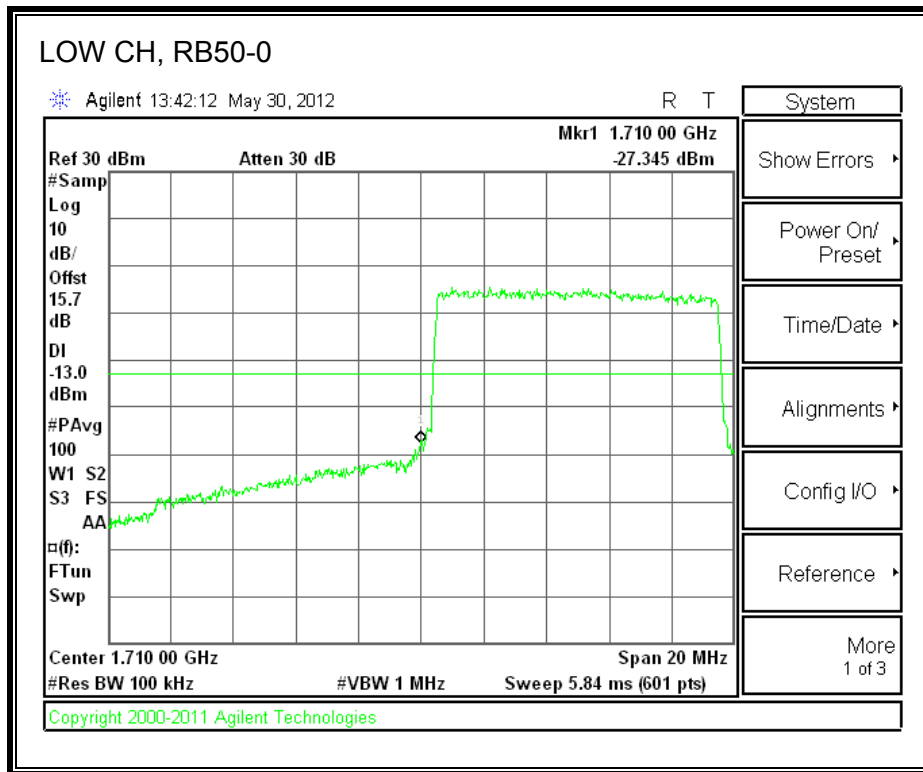

LTE QPSK Band 4 (5.0 MHz BAND WIDTH)

LTE 16QAM Band 4 (5.0 MHz BAND WIDTH)

LTE QPSK Band 4 (10.0 MHz BAND WIDTH)

LTE 16QAM Band 4 (10.0 MHz BAND WIDTH)

LTE QPSK Band 4 (15.0 MHz BAND WIDTH)

LTE 16QAM Band 4 (15.0 MHz BAND WIDTH)

LTE QPSK Band 4 (20.0 MHz BAND WIDTH)

LTE 16QAM Band 4 (20.0 MHz BAND WIDTH)

8.2.3. A1428 LAT PORT LTE BAND 17

LTE QPSK Band 17 (5.0 MHz BAND WIDTH)

LTE 16QAM Band 17 (5.0 MHz BAND WIDTH)

LTE QPSK Band 17 (10.0 MHz BAND WIDTH)