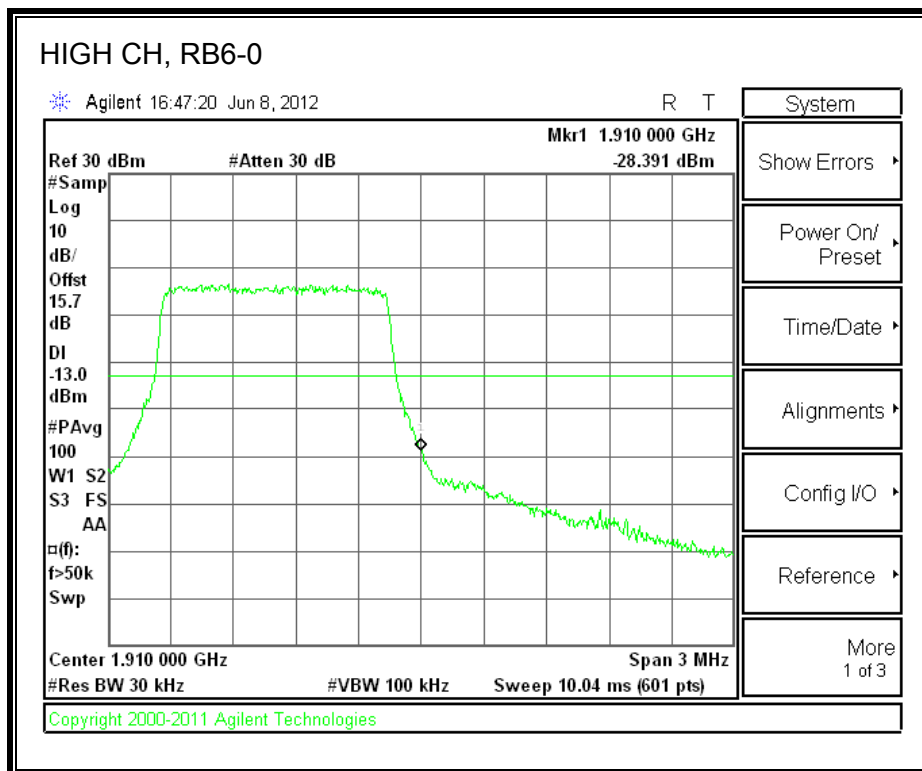

LTE QPSK Band 25 (3.0 MHz BAND WIDTH)

LTE 16QAM Band 25 (3.0 MHz BAND WIDTH)

LTE QPSK Band 25 (5.0 MHz BAND WIDTH)

LTE 16QAM Band 25 (5.0 MHz BAND WIDTH)

LTE QPSK Band 25 (10.0 MHz BAND WIDTH)

LTE 16QAM Band 25 (10.0 MHz BAND WIDTH)

LTE QPSK Band 25 (15.0 MHz BAND WIDTH)

LTE 16QAM Band 2 (15.0 MHz BAND WIDTH)

LTE QPSK Band 25 (20.0 MHz BAND WIDTH)

LTE 16QAM Band 25 (20.0 MHz BAND WIDTH)

8.2.7. A1428 LAT PORT LTE BAND 2

LTE QPSK Band 2 (1.4 MHz BAND WIDTH)

LTE 16QAM Band 2 (1.4 MHz BAND WIDTH)

LTE QPSK Band 2 (3.0 MHz BAND WIDTH)

LTE 16QAM Band 2 (3.0 MHz BAND WIDTH)

LTE QPSK Band 5 (5.0 MHz BAND WIDTH)

LTE 16QAM Band 2 (5.0 MHz BAND WIDTH)

LTE QPSK Band 2 (10.0 MHz BAND WIDTH)

LTE 16QAM Band 2 (10.0 MHz BAND WIDTH)

LTE QPSK Band 2 (15.0 MHz BAND WIDTH)

LTE 16QAM Band 2 (15.0 MHz BAND WIDTH)

LTE QPSK Band 2 (20.0 MHz BAND WIDTH)

LTE 16QAM Band 2 (20.0 MHz BAND WIDTH)

8.2.8. A1428 UAT PORT LTE BAND 4