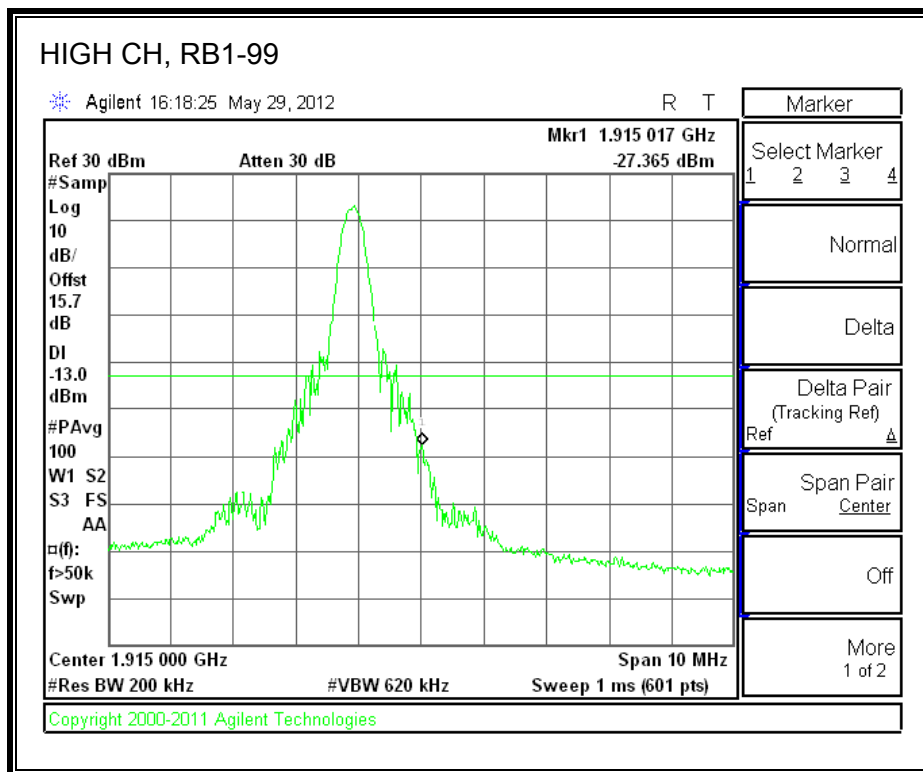

LTE QPSK Band 25 (3.0 MHz BAND WIDTH)

LTE 16QAM Band 25 (3.0 MHz BAND WIDTH)

LTE QPSK Band 25 (5.0 MHz BAND WIDTH)

LTE 16QAM Band 25 (5.0 MHz BAND WIDTH)

LTE QPSK Band 25 (10.0 MHz BAND WIDTH)

LTE 16QAM Band 25 (10.0 MHz BAND WIDTH)

LTE QPSK Band 25 (15.0 MHz BAND WIDTH)

LTE 16QAM Band 2 (15.0 MHz BAND WIDTH)

LTE QPSK Band 25 (20.0 MHz BAND WIDTH)

LTE 16QAM Band 25 (20.0 MHz BAND WIDTH)

8.2.7. A1428 LAT PORT LTE BAND 2

LTE QPSK Band 2 (1.4 MHz BAND WIDTH)

LTE 16QAM Band 2 (1.4 MHz BAND WIDTH)

LTE QPSK Band 2 (3.0 MHz BAND WIDTH)

LTE 16QAM Band 2 (3.0 MHz BAND WIDTH)

LTE QPSK Band 5 (5.0 MHz BAND WIDTH)

LTE 16QAM Band 2 (5.0 MHz BAND WIDTH)

LTE QPSK Band 2 (10.0 MHz BAND WIDTH)

LTE 16QAM Band 2 (10.0 MHz BAND WIDTH)

LTE QPSK Band 2 (15.0 MHz BAND WIDTH)

LTE 16QAM Band 2 (15.0 MHz BAND WIDTH)

LTE QPSK Band 2 (20.0 MHz BAND WIDTH)

LTE 16QAM Band 2 (20.0 MHz BAND WIDTH)

8.2.8. A1428 UAT PORT LTE BAND 4