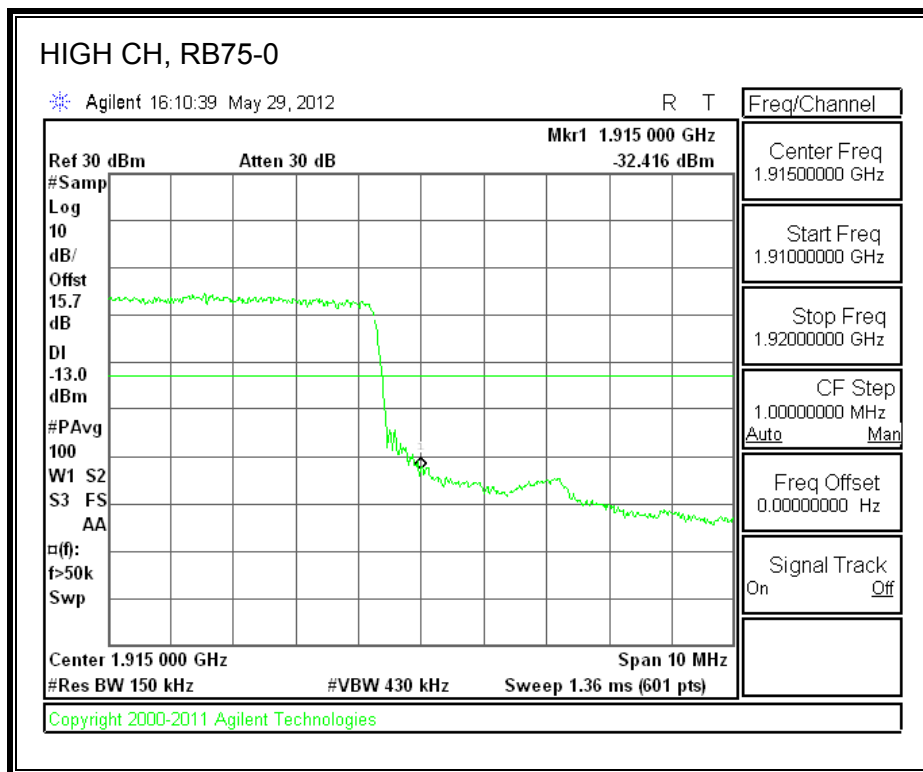

LTE QPSK Band 13, 793 - 805MHz (10MHz Bandwidth)

LTE 16QAM Band 13, 793 - 805MHz (10MHz Bandwidth)

8.2.6. A1429 UAT PORT LTE BAND 25

LTE QPSK Band 25 (1.4 MHz BAND WIDTH)

LTE 16QAM Band 25 (1.4 MHz BAND WIDTH)

LTE QPSK Band 25 (3.0 MHz BAND WIDTH)

LTE 16QAM Band 25 (3.0 MHz BAND WIDTH)

LTE QPSK Band 25 (5.0 MHz BAND WIDTH)

LTE 16QAM Band 25 (5.0 MHz BAND WIDTH)

LTE QPSK Band 25 (10.0 MHz BAND WIDTH)

LTE 16QAM Band 25 (10.0 MHz BAND WIDTH)

LTE QPSK Band 25 (15.0 MHz BAND WIDTH)

LTE 16QAM Band 2 (15.0 MHz BAND WIDTH)

LTE QPSK Band 25 (20.0 MHz BAND WIDTH)

LTE 16QAM Band 25 (20.0 MHz BAND WIDTH)

8.2.7. A1428 LAT PORT LTE BAND 2

LTE QPSK Band 2 (1.4 MHz BAND WIDTH)