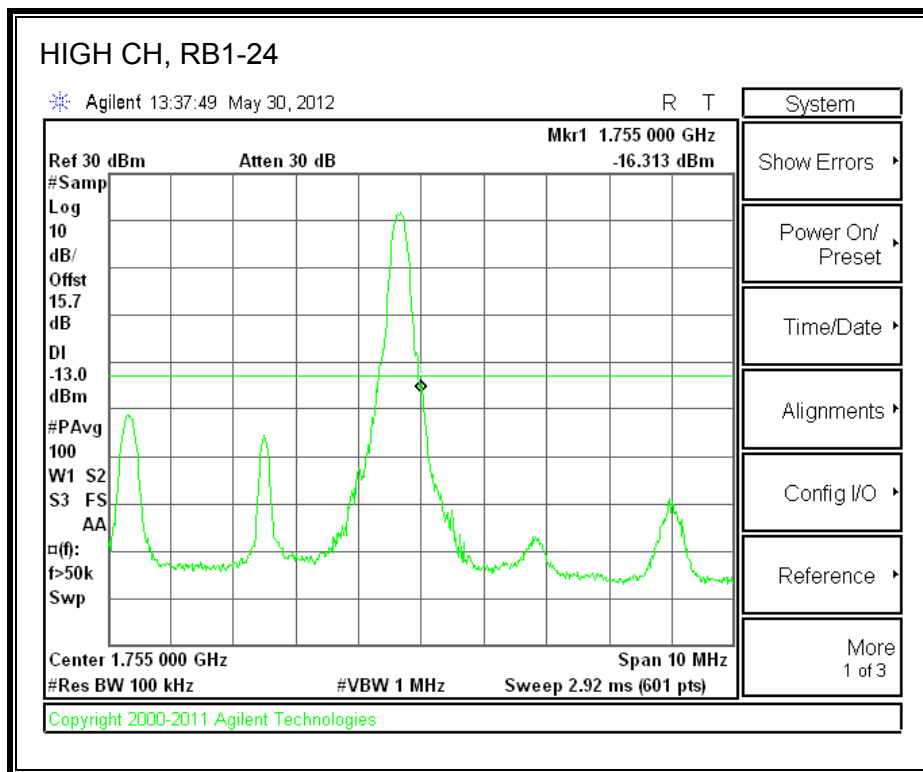

LTE QPSK Band 4 (5.0 MHz BAND WIDTH)

LTE 16QAM Band 4 (5.0 MHz BAND WIDTH)

LTE QPSK Band 4 (10.0 MHz BAND WIDTH)

LTE 16QAM Band 4 (10.0 MHz BAND WIDTH)

LTE QPSK Band 4 (15.0 MHz BAND WIDTH)

LTE 16QAM Band 4 (15.0 MHz BAND WIDTH)

LTE QPSK Band 4 (20.0 MHz BAND WIDTH)

LTE 16QAM Band 4 (20.0 MHz BAND WIDTH)

8.2.3. A1428 LAT PORT LTE BAND 17

LTE QPSK Band 17 (5.0 MHz BAND WIDTH)

LTE 16QAM Band 17 (5.0 MHz BAND WIDTH)

LTE QPSK Band 17 (10.0 MHz BAND WIDTH)