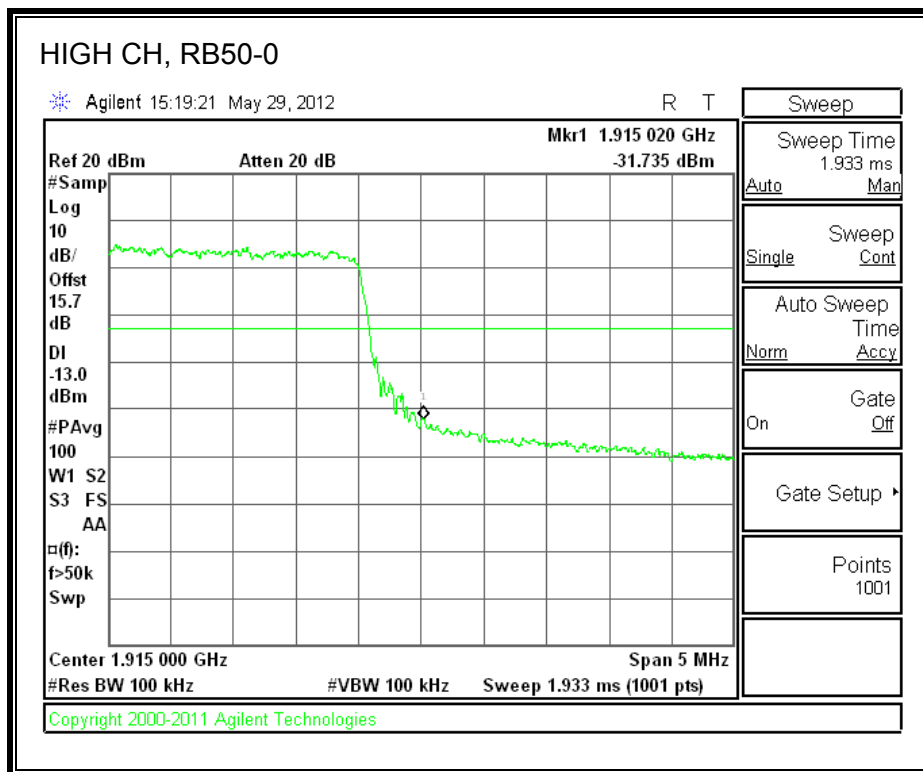

LTE QPSK Band 13, 793 - 805MHz (10MHz Bandwidth)

LTE 16QAM Band 13, 793 - 805MHz (10MHz Bandwidth)

8.2.6. A1429 UAT PORT LTE BAND 25

LTE QPSK Band 25 (1.4 MHz BAND WIDTH)

LTE 16QAM Band 25 (1.4 MHz BAND WIDTH)

LTE QPSK Band 25 (3.0 MHz BAND WIDTH)

LTE 16QAM Band 25 (3.0 MHz BAND WIDTH)

LTE QPSK Band 25 (5.0 MHz BAND WIDTH)

LTE 16QAM Band 25 (5.0 MHz BAND WIDTH)

LTE QPSK Band 25 (10.0 MHz BAND WIDTH)

LTE 16QAM Band 25 (10.0 MHz BAND WIDTH)

LTE QPSK Band 25 (15.0 MHz BAND WIDTH)

LTE 16QAM Band 2 (15.0 MHz BAND WIDTH)

LTE QPSK Band 25 (20.0 MHz BAND WIDTH)

LTE 16QAM Band 25 (20.0 MHz BAND WIDTH)

8.2.7. A1428 LAT PORT LTE BAND 2

LTE QPSK Band 2 (1.4 MHz BAND WIDTH)