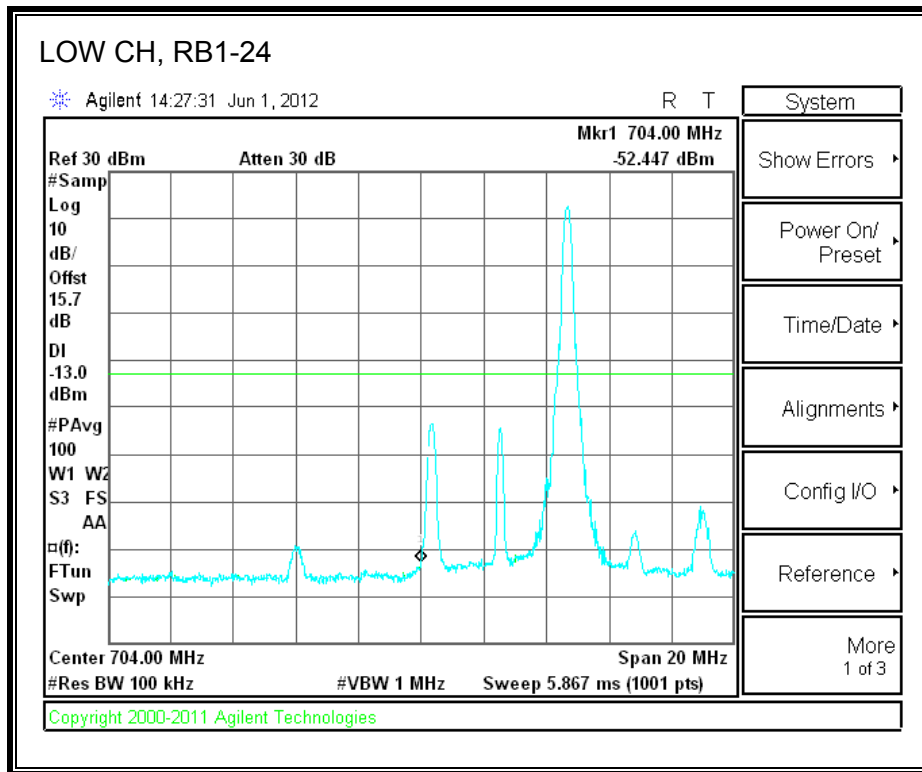

LTE 16QAM Band 2 (10.0 MHz BAND WIDTH)

LTE QPSK Band 2 (15.0 MHz BAND WIDTH)

LTE 16QAM Band 2 (15.0 MHz BAND WIDTH)

LTE QPSK Band 2 (20.0 MHz BAND WIDTH)

LTE 16QAM Band 2 (20.0 MHz BAND WIDTH)

8.2.8. A1428 UAT PORT LTE BAND 4

LTE QPSK Band 4 (1.4 MHz BAND WIDTH)

LTE 16QAM Band 4 (1.4 MHz BAND WIDTH)

LTE QPSK Band 4 (3.0 MHz BAND WIDTH)

LTE 16QAM Band 4 (3.0 MHz BAND WIDTH)

LTE QPSK Band 4 (5.0 MHz BAND WIDTH)

LTE 16QAM Band 4 (5.0 MHz BAND WIDTH)

LTE QPSK Band 4 (10.0 MHz BAND WIDTH)

LTE 16QAM Band 4 (10.0 MHz BAND WIDTH)

LTE QPSK Band 4 (15.0 MHz BAND WIDTH)

LTE 16QAM Band 4 (15.0 MHz BAND WIDTH)

LTE QPSK Band 4 (20.0 MHz BAND WIDTH)

LTE 16QAM Band 4 (20.0 MHz BAND WIDTH)

8.2.9. A1428 UAT PORT LTE BAND 17

LTE QPSK Band 17 (5.0 MHz BAND WIDTH)

LTE 16QAM Band 17 (5.0 MHz BAND WIDTH)

LTE QPSK Band 17 (10.0 MHz BAND WIDTH)

LTE 16QAM Band 17 (10.0 MHz BAND WIDTH)