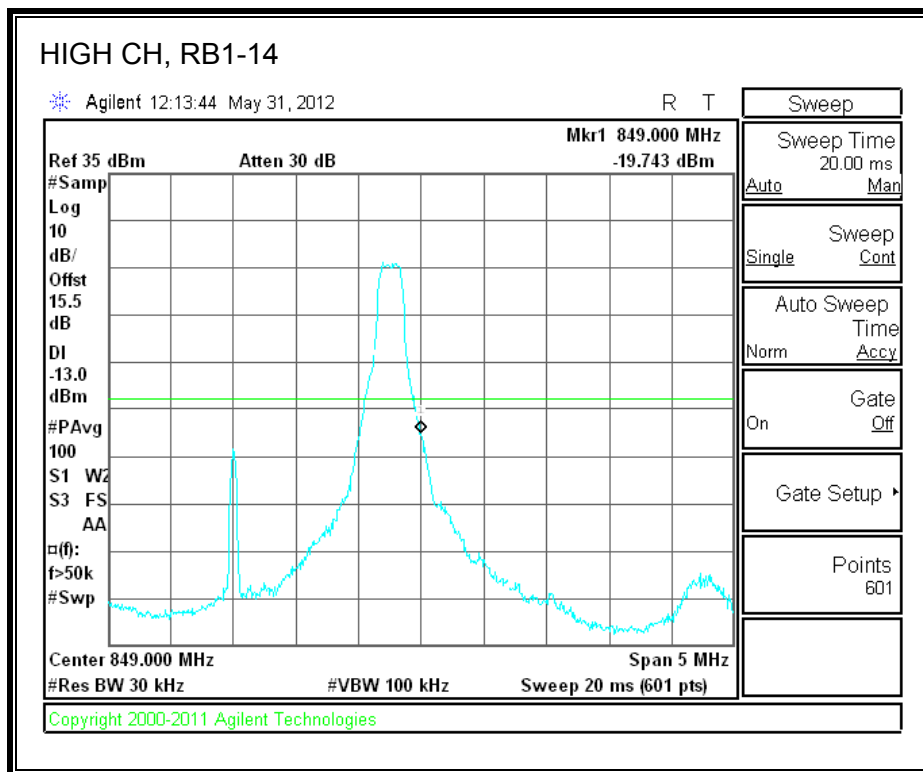

LTE QPSK Band 4 (20.0 MHz BAND WIDTH)

LTE 16QAM Band 4 (20.0 MHz BAND WIDTH)

8.2.3. A1428 LAT PORT LTE BAND 17

LTE QPSK Band 17 (5.0 MHz BAND WIDTH)

LTE 16QAM Band 17 (5.0 MHz BAND WIDTH)

LTE QPSK Band 17 (10.0 MHz BAND WIDTH)

LTE 16QAM Band 17 (10.0 MHz BAND WIDTH)

8.2.4. A1428 LAT PORT LTE BAND 5

LTE QPSK Band 5 (1.4 MHz BAND WIDTH)

LTE 16QAM Band 4 (1.4 MHz BAND WIDTH)

LTE QPSK Band 5 (3.0 MHz BAND WIDTH)

LTE 16QAM Band 5 (3.0 MHz BAND WIDTH)

LTE QPSK Band 5 (5.0 MHz BAND WIDTH)

LTE 16QAM Band 5 (5.0 MHz BAND WIDTH)

LTE QPSK Band 5 (10.0 MHz BAND WIDTH)

LTE 16QAM Band 5 (10.0 MHz BAND WIDTH)

8.2.5. A1429 LAT PORT LTE BAND 13

LTE QPSK 779.5 MHz Band 13, 775 – 777MHz (5MHz Bandwidth)

LTE 16QAM 779.5MHz Band 13, 775 - 777MHz (5MHz Bandwidth)

LTE QPSK 779.5MHz Band 13, 783 - 793MHz (5MHz Bandwidth)

LTE 16QAM 779.5MHz Band 13, 783 - 793MHz (5MHz Bandwidth)

LTE QPSK 779.5MHz Band 13, 763 - 775MHz (5MHz Bandwidth)