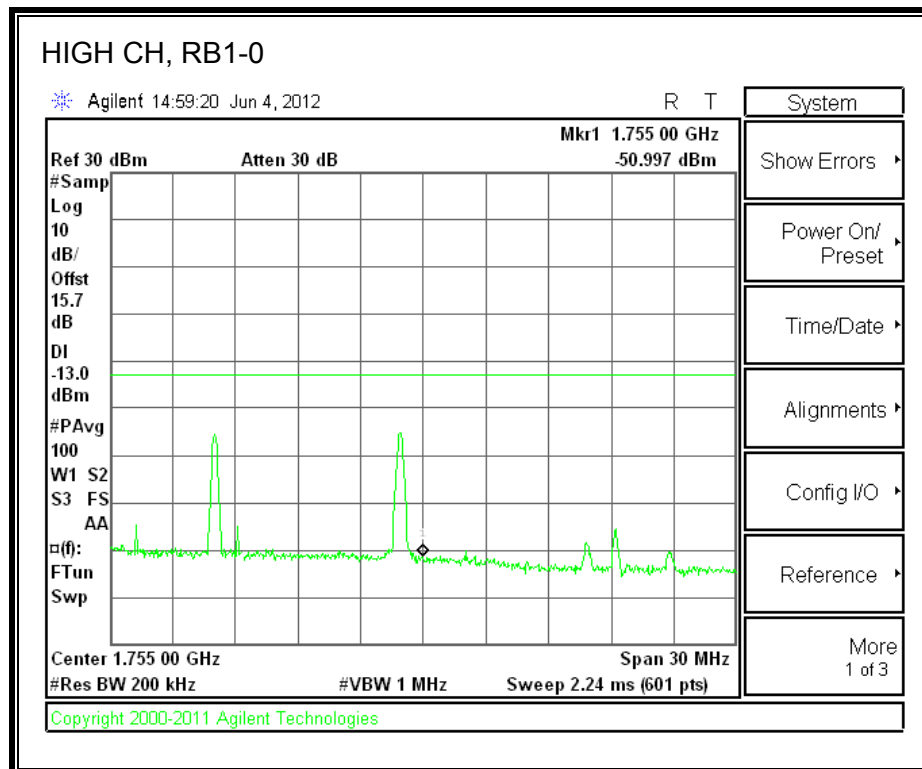

LTE QPSK Band 4 (1.4 MHz BAND WIDTH)

LTE 16QAM Band 4 (1.4 MHz BAND WIDTH)

LTE QPSK Band 4 (3.0 MHz BAND WIDTH)

LTE 16QAM Band 4 (3.0 MHz BAND WIDTH)

LTE QPSK Band 4 (5.0 MHz BAND WIDTH)

LTE 16QAM Band 4 (5.0 MHz BAND WIDTH)

LTE QPSK Band 4 (10.0 MHz BAND WIDTH)

LTE 16QAM Band 4 (10.0 MHz BAND WIDTH)

LTE QPSK Band 4 (15.0 MHz BAND WIDTH)

LTE 16QAM Band 4 (15.0 MHz BAND WIDTH)

LTE QPSK Band 4 (20.0 MHz BAND WIDTH)

LTE 16QAM Band 4 (20.0 MHz BAND WIDTH)

8.2.9. A1428 UAT PORT LTE BAND 17

LTE QPSK Band 17 (5.0 MHz BAND WIDTH)

LTE 16QAM Band 17 (5.0 MHz BAND WIDTH)

LTE QPSK Band 17 (10.0 MHz BAND WIDTH)

LTE 16QAM Band 17 (10.0 MHz BAND WIDTH)