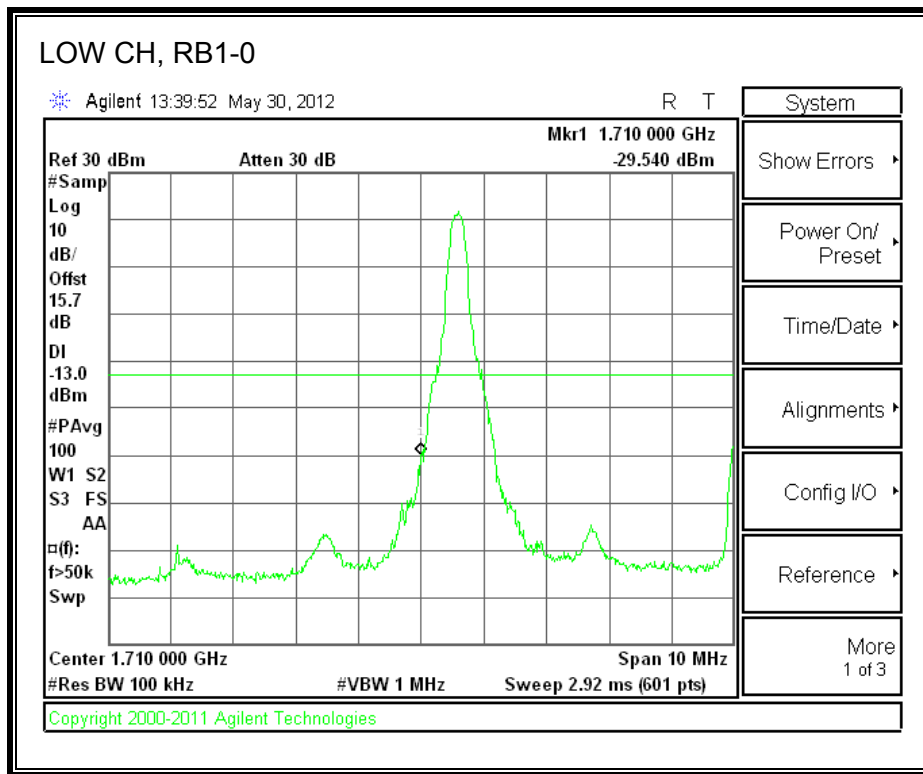

LTE QPSK Band 4 (5.0 MHz BAND WIDTH)

LTE 16QAM Band 4 (5.0 MHz BAND WIDTH)

LTE QPSK Band 4 (10.0 MHz BAND WIDTH)

LTE 16QAM Band 4 (10.0 MHz BAND WIDTH)

LTE QPSK Band 4 (15.0 MHz BAND WIDTH)

LTE 16QAM Band 4 (15.0 MHz BAND WIDTH)

LTE QPSK Band 4 (20.0 MHz BAND WIDTH)

LTE 16QAM Band 4 (20.0 MHz BAND WIDTH)

8.2.3. A1428 LAT PORT LTE BAND 17

LTE QPSK Band 17 (5.0 MHz BAND WIDTH)

LTE 16QAM Band 17 (5.0 MHz BAND WIDTH)

LTE QPSK Band 17 (10.0 MHz BAND WIDTH)