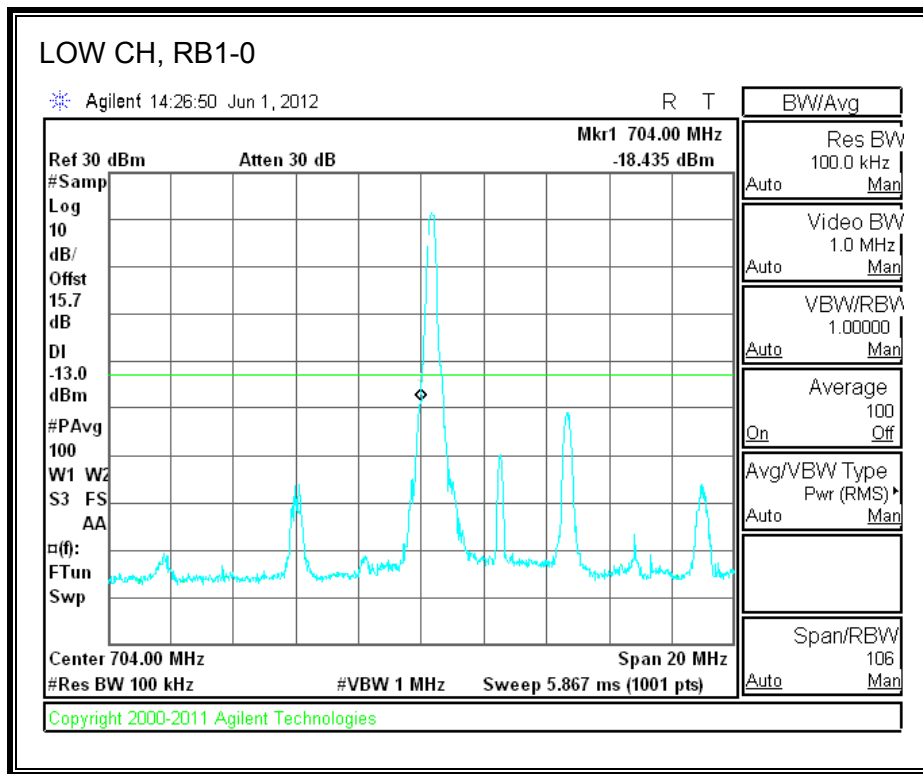

LTE QPSK Band 4 (10.0 MHz BAND WIDTH)

LTE 16QAM Band 4 (10.0 MHz BAND WIDTH)

LTE QPSK Band 4 (15.0 MHz BAND WIDTH)

LTE 16QAM Band 4 (15.0 MHz BAND WIDTH)

LTE QPSK Band 4 (20.0 MHz BAND WIDTH)

LTE 16QAM Band 4 (20.0 MHz BAND WIDTH)

8.2.9. A1428 UAT PORT LTE BAND 17

LTE QPSK Band 17 (5.0 MHz BAND WIDTH)

LTE 16QAM Band 17 (5.0 MHz BAND WIDTH)

LTE QPSK Band 17 (10.0 MHz BAND WIDTH)

LTE 16QAM Band 17 (10.0 MHz BAND WIDTH)