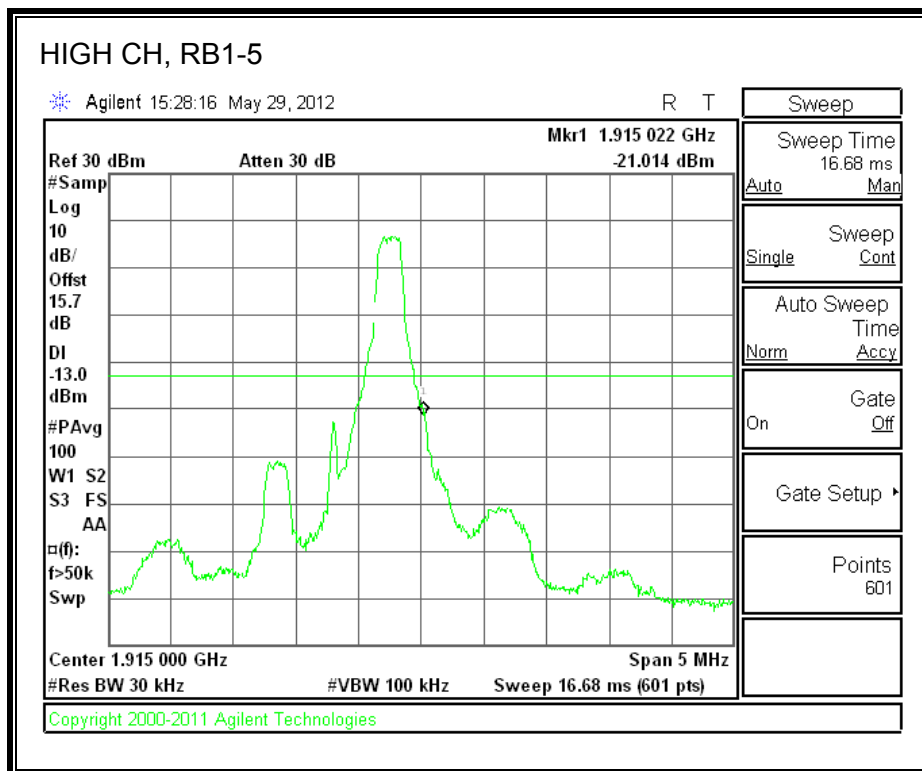

LTE 16QAM Band 13, 775 - 777MHz (10MHz Bandwidth)

LTE QPSK 782MHz Band 13, 783 - 793MHz (10MHz Bandwidth)

LTE 16QAM Band 13, 782MHz 783 - 793MHz (10MHz Bandwidth)

LTE QPSK 782MHz Band 13, 763 - 775MHz (10MHz Bandwidth)

LTE QPSK Band 13, 793 - 805MHz (10MHz Bandwidth)

LTE 16QAM Band 13, 793 - 805MHz (10MHz Bandwidth)

8.2.6. A1429 UAT PORT LTE BAND 25

LTE QPSK Band 25 (1.4 MHz BAND WIDTH)

LTE 16QAM Band 25 (1.4 MHz BAND WIDTH)

LTE QPSK Band 25 (3.0 MHz BAND WIDTH)

LTE 16QAM Band 25 (3.0 MHz BAND WIDTH)

LTE QPSK Band 25 (5.0 MHz BAND WIDTH)

LTE 16QAM Band 25 (5.0 MHz BAND WIDTH)

LTE QPSK Band 25 (10.0 MHz BAND WIDTH)

LTE 16QAM Band 25 (10.0 MHz BAND WIDTH)