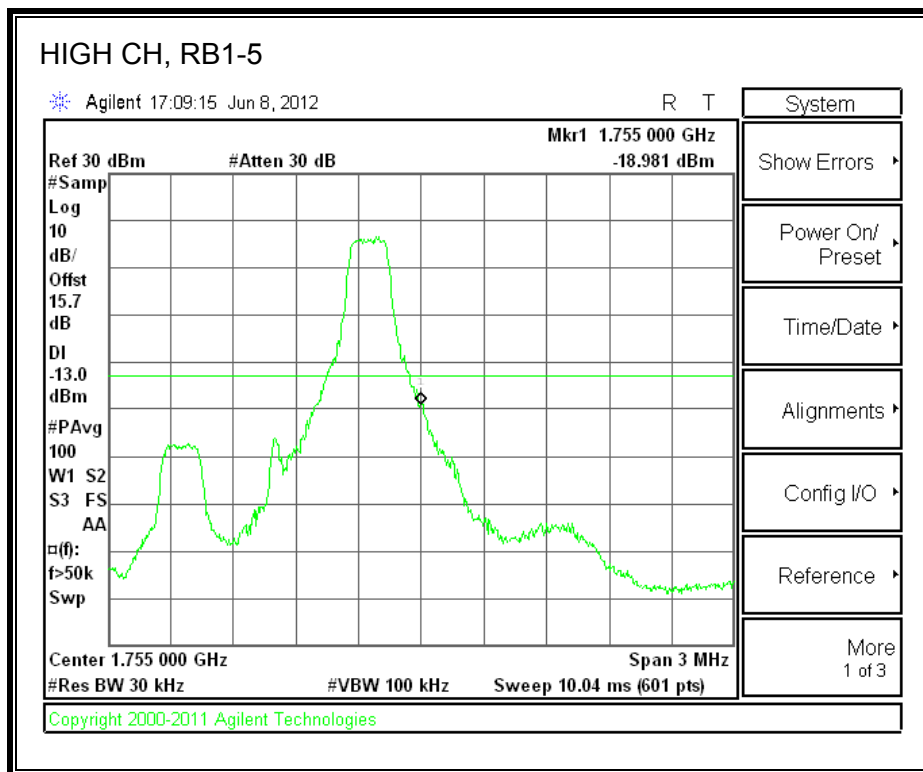

LTE 16QAM Band 2 (10.0 MHz BAND WIDTH)

LTE QPSK Band 2 (15.0 MHz BAND WIDTH)

LTE 16QAM Band 2 (15.0 MHz BAND WIDTH)

LTE QPSK Band 2 (20.0 MHz BAND WIDTH)

LTE 16QAM Band 2 (20.0 MHz BAND WIDTH)

8.2.8. A1428 UAT PORT LTE BAND 4

LTE QPSK Band 4 (1.4 MHz BAND WIDTH)

LTE 16QAM Band 4 (1.4 MHz BAND WIDTH)

LTE QPSK Band 4 (3.0 MHz BAND WIDTH)

LTE 16QAM Band 4 (3.0 MHz BAND WIDTH)

LTE QPSK Band 4 (5.0 MHz BAND WIDTH)

LTE 16QAM Band 4 (5.0 MHz BAND WIDTH)

LTE QPSK Band 4 (10.0 MHz BAND WIDTH)

LTE 16QAM Band 4 (10.0 MHz BAND WIDTH)

LTE QPSK Band 4 (15.0 MHz BAND WIDTH)

LTE 16QAM Band 4 (15.0 MHz BAND WIDTH)

LTE QPSK Band 4 (20.0 MHz BAND WIDTH)

LTE 16QAM Band 4 (20.0 MHz BAND WIDTH)

8.2.9. A1428 UAT PORT LTE BAND 17

LTE QPSK Band 17 (5.0 MHz BAND WIDTH)

LTE 16QAM Band 17 (5.0 MHz BAND WIDTH)

LTE QPSK Band 17 (10.0 MHz BAND WIDTH)

LTE 16QAM Band 17 (10.0 MHz BAND WIDTH)