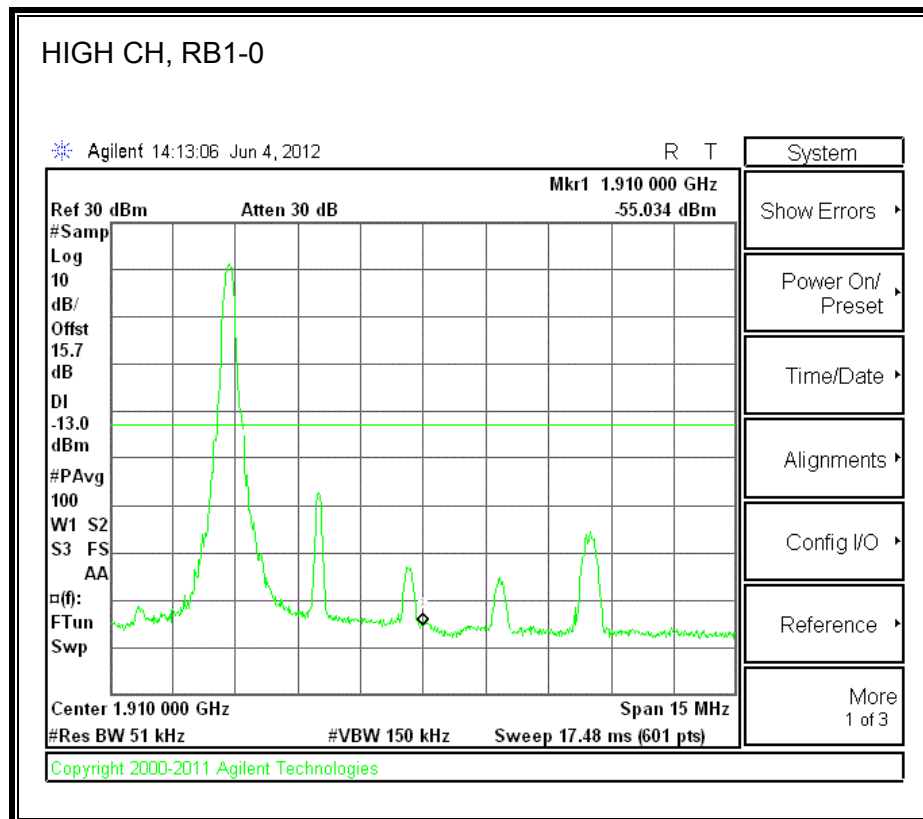

LTE QPSK Band 25 (15.0 MHz BAND WIDTH)

LTE 16QAM Band 2 (15.0 MHz BAND WIDTH)

LTE QPSK Band 25 (20.0 MHz BAND WIDTH)

LTE 16QAM Band 25 (20.0 MHz BAND WIDTH)

8.2.7. A1428 LAT PORT LTE BAND 2

LTE QPSK Band 2 (1.4 MHz BAND WIDTH)

LTE 16QAM Band 2 (1.4 MHz BAND WIDTH)

LTE QPSK Band 2 (3.0 MHz BAND WIDTH)

LTE 16QAM Band 2 (3.0 MHz BAND WIDTH)

LTE QPSK Band 5 (5.0 MHz BAND WIDTH)

LTE 16QAM Band 2 (5.0 MHz BAND WIDTH)

LTE QPSK Band 2 (10.0 MHz BAND WIDTH)

LTE 16QAM Band 2 (10.0 MHz BAND WIDTH)

LTE QPSK Band 2 (15.0 MHz BAND WIDTH)

LTE 16QAM Band 2 (15.0 MHz BAND WIDTH)

LTE QPSK Band 2 (20.0 MHz BAND WIDTH)

LTE 16QAM Band 2 (20.0 MHz BAND WIDTH)

8.2.8. A1428 UAT PORT LTE BAND 4