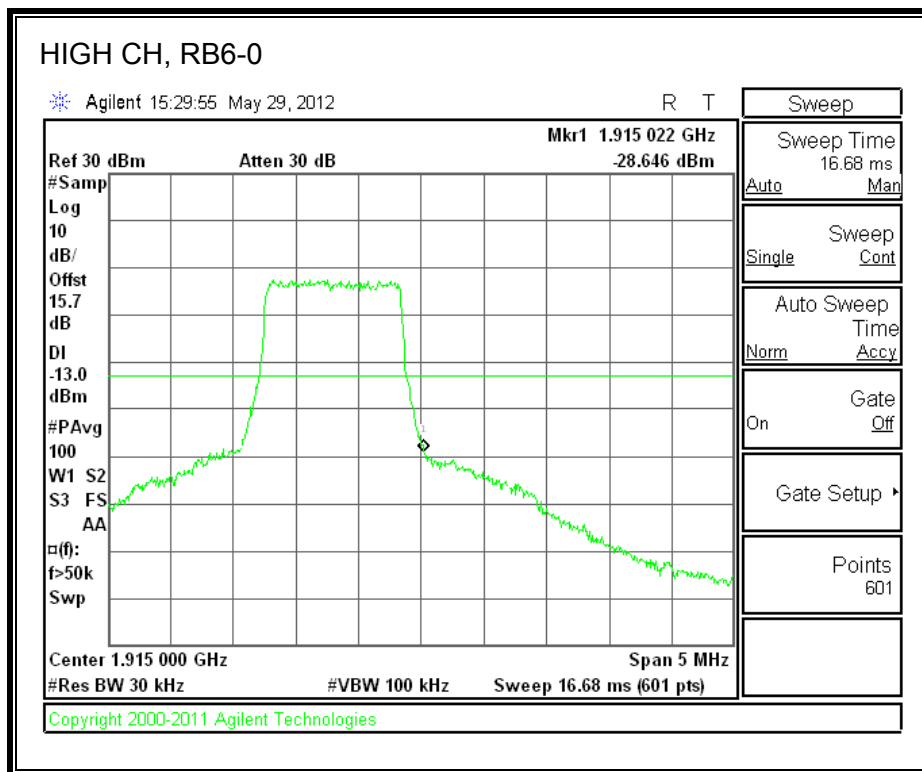

LTE 16QAM Band 13, 775 - 777MHz (10MHz Bandwidth)

LTE QPSK 782MHz Band 13, 783 - 793MHz (10MHz Bandwidth)

LTE 16QAM Band 13, 782MHz 783 - 793MHz (10MHz Bandwidth)

LTE QPSK 782MHz Band 13, 763 - 775MHz (10MHz Bandwidth)

LTE QPSK Band 13, 793 - 805MHz (10MHz Bandwidth)

LTE 16QAM Band 13, 793 - 805MHz (10MHz Bandwidth)

8.2.6. A1429 UAT PORT LTE BAND 25

LTE QPSK Band 25 (1.4 MHz BAND WIDTH)

LTE 16QAM Band 25 (1.4 MHz BAND WIDTH)

LTE QPSK Band 25 (3.0 MHz BAND WIDTH)

LTE 16QAM Band 25 (3.0 MHz BAND WIDTH)

LTE QPSK Band 25 (5.0 MHz BAND WIDTH)

LTE 16QAM Band 25 (5.0 MHz BAND WIDTH)

LTE QPSK Band 25 (10.0 MHz BAND WIDTH)

LTE 16QAM Band 25 (10.0 MHz BAND WIDTH)