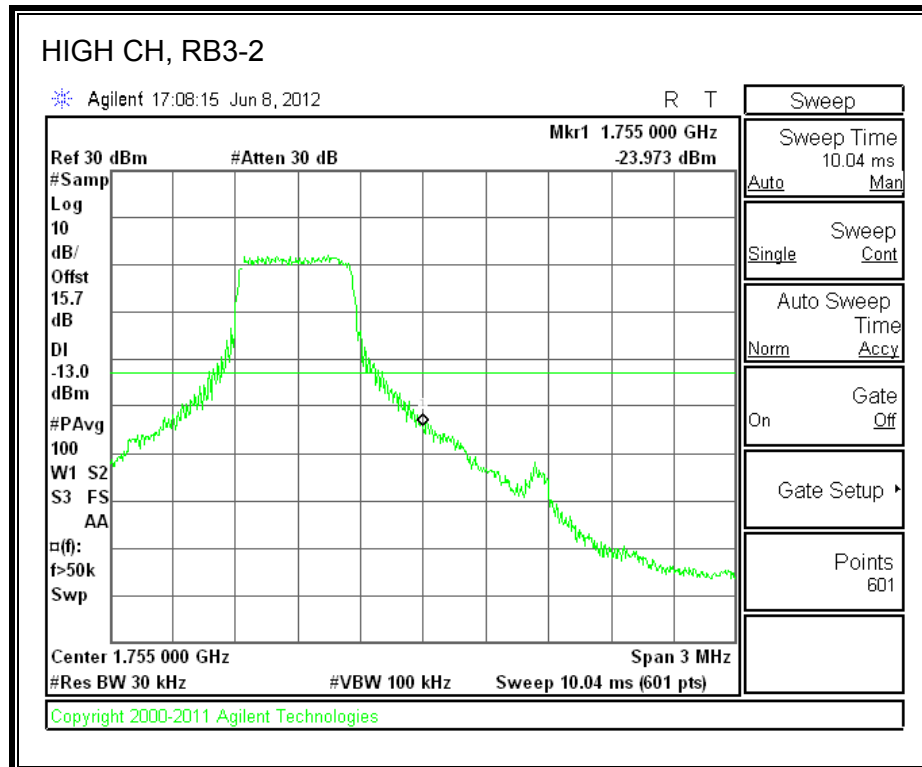

LTE 16QAM Band 2 (10.0 MHz BAND WIDTH)

LTE QPSK Band 2 (15.0 MHz BAND WIDTH)

LTE 16QAM Band 2 (15.0 MHz BAND WIDTH)

LTE QPSK Band 2 (20.0 MHz BAND WIDTH)

LTE 16QAM Band 2 (20.0 MHz BAND WIDTH)

8.2.8. A1428 UAT PORT LTE BAND 4

LTE QPSK Band 4 (1.4 MHz BAND WIDTH)

LTE 16QAM Band 4 (1.4 MHz BAND WIDTH)

LTE QPSK Band 4 (3.0 MHz BAND WIDTH)

LTE 16QAM Band 4 (3.0 MHz BAND WIDTH)

LTE QPSK Band 4 (5.0 MHz BAND WIDTH)

LTE 16QAM Band 4 (5.0 MHz BAND WIDTH)

LTE QPSK Band 4 (10.0 MHz BAND WIDTH)

LTE 16QAM Band 4 (10.0 MHz BAND WIDTH)

LTE QPSK Band 4 (15.0 MHz BAND WIDTH)

LTE 16QAM Band 4 (15.0 MHz BAND WIDTH)

LTE QPSK Band 4 (20.0 MHz BAND WIDTH)

LTE 16QAM Band 4 (20.0 MHz BAND WIDTH)