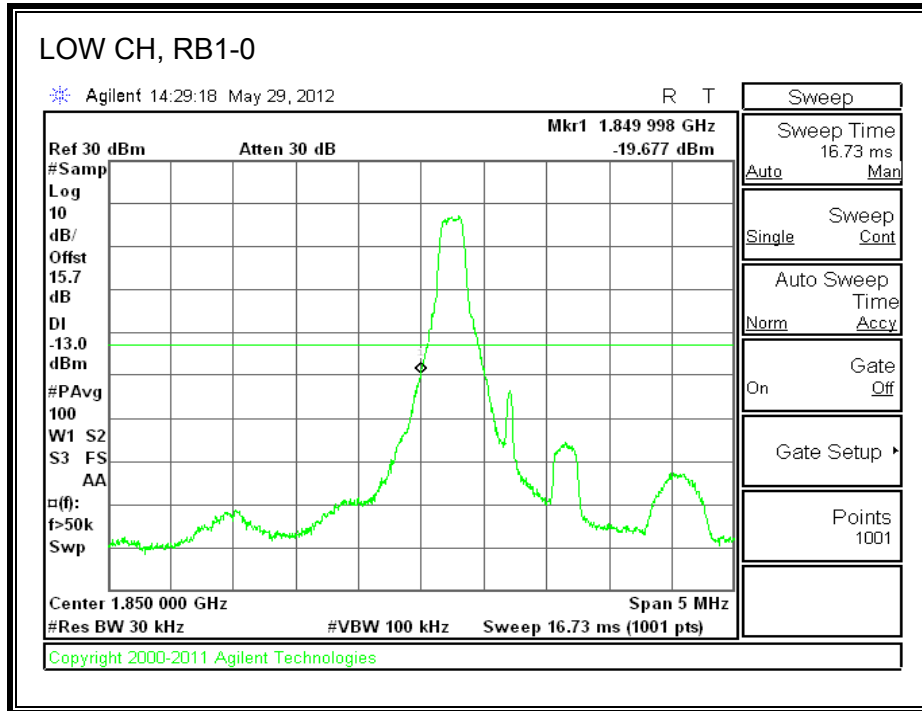

LTE 16QAM Band 13, 775 - 777MHz (10MHz Bandwidth)

LTE QPSK 782MHz Band 13, 783 - 793MHz (10MHz Bandwidth)

LTE 16QAM Band 13, 782MHz 783 - 793MHz (10MHz Bandwidth)

LTE QPSK 782MHz Band 13, 763 - 775MHz (10MHz Bandwidth)

LTE QPSK Band 13, 793 - 805MHz (10MHz Bandwidth)

LTE 16QAM Band 13, 793 - 805MHz (10MHz Bandwidth)

8.2.6. A1429 UAT PORT LTE BAND 25

LTE QPSK Band 25 (1.4 MHz BAND WIDTH)

LTE 16QAM Band 25 (1.4 MHz BAND WIDTH)

LTE QPSK Band 25 (3.0 MHz BAND WIDTH)

LTE 16QAM Band 25 (3.0 MHz BAND WIDTH)

LTE QPSK Band 25 (5.0 MHz BAND WIDTH)

LTE 16QAM Band 25 (5.0 MHz BAND WIDTH)

LTE QPSK Band 25 (10.0 MHz BAND WIDTH)

LTE 16QAM Band 25 (10.0 MHz BAND WIDTH)