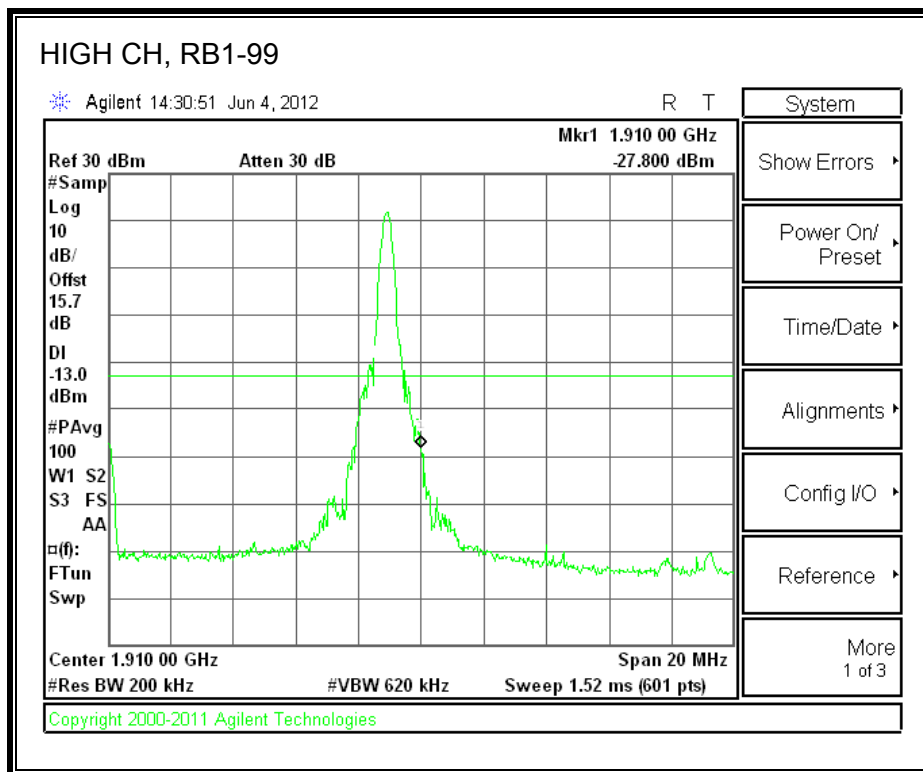

LTE 16QAM Band 2 (1.4 MHz BAND WIDTH)

LTE QPSK Band 2 (3.0 MHz BAND WIDTH)

LTE 16QAM Band 2 (3.0 MHz BAND WIDTH)

LTE QPSK Band 5 (5.0 MHz BAND WIDTH)

LTE 16QAM Band 2 (5.0 MHz BAND WIDTH)

LTE QPSK Band 2 (10.0 MHz BAND WIDTH)

LTE 16QAM Band 2 (10.0 MHz BAND WIDTH)

LTE QPSK Band 2 (15.0 MHz BAND WIDTH)

LTE 16QAM Band 2 (15.0 MHz BAND WIDTH)

LTE QPSK Band 2 (20.0 MHz BAND WIDTH)

LTE 16QAM Band 2 (20.0 MHz BAND WIDTH)

8.2.8. A1428 UAT PORT LTE BAND 4

LTE QPSK Band 4 (1.4 MHz BAND WIDTH)

LTE 16QAM Band 4 (1.4 MHz BAND WIDTH)

LTE QPSK Band 4 (3.0 MHz BAND WIDTH)

LTE 16QAM Band 4 (3.0 MHz BAND WIDTH)

LTE QPSK Band 4 (5.0 MHz BAND WIDTH)

LTE 16QAM Band 4 (5.0 MHz BAND WIDTH)

LTE QPSK Band 4 (10.0 MHz BAND WIDTH)

LTE 16QAM Band 4 (10.0 MHz BAND WIDTH)

LTE QPSK Band 4 (15.0 MHz BAND WIDTH)

LTE 16QAM Band 4 (15.0 MHz BAND WIDTH)

LTE QPSK Band 4 (20.0 MHz BAND WIDTH)

LTE 16QAM Band 4 (20.0 MHz BAND WIDTH)