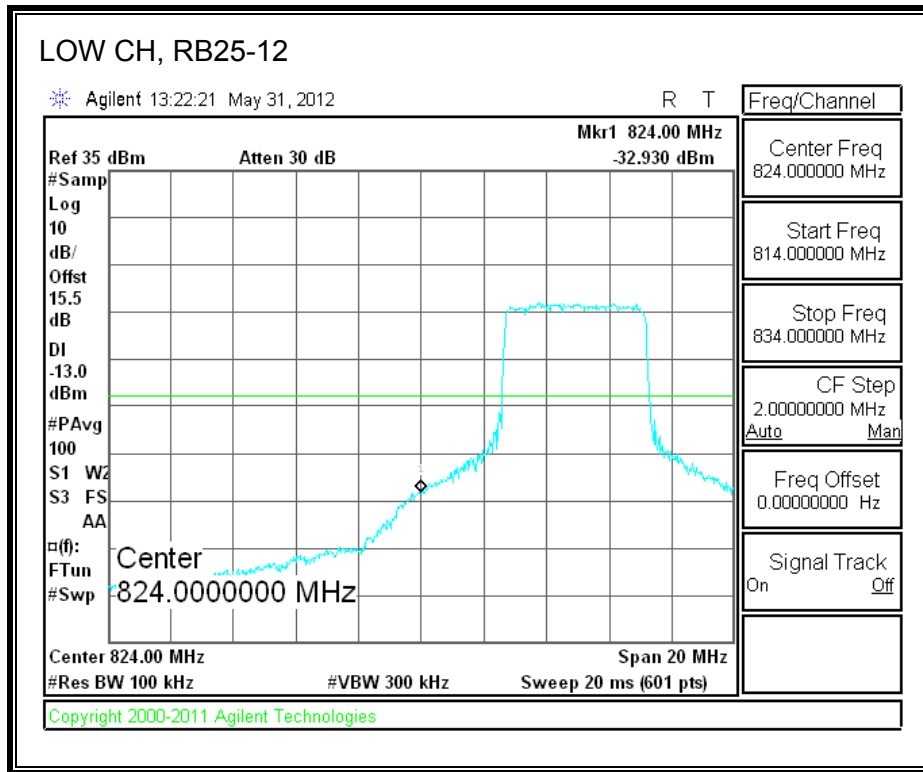

LTE QPSK Band 5 (5.0 MHz BAND WIDTH)

LTE 16QAM Band 5 (5.0 MHz BAND WIDTH)

LTE QPSK Band 5 (10.0 MHz BAND WIDTH)

LTE 16QAM Band 5 (10.0 MHz BAND WIDTH)

8.2.5. A1429 LAT PORT LTE BAND 13

LTE QPSK 779.5 MHz Band 13, 775 – 777MHz (5MHz Bandwidth)

LTE 16QAM 779.5MHz Band 13, 775 - 777MHz (5MHz Bandwidth)

LTE QPSK 779.5MHz Band 13, 783 - 793MHz (5MHz Bandwidth)

LTE 16QAM 779.5MHz Band 13, 783 - 793MHz (5MHz Bandwidth)

LTE QPSK 779.5MHz Band 13, 763 - 775MHz (5MHz Bandwidth)