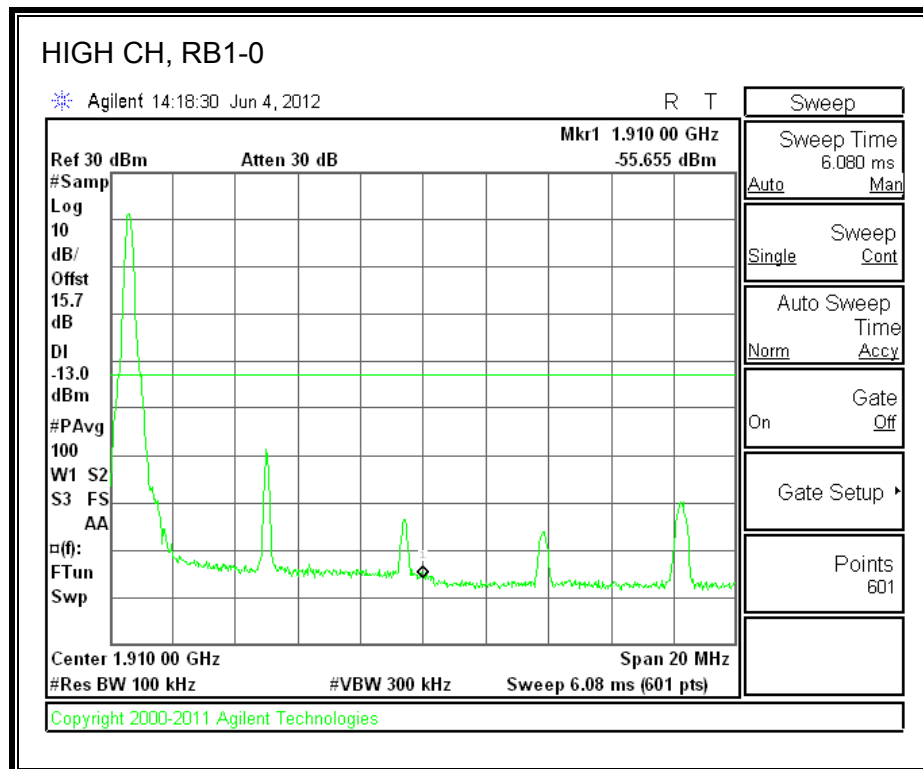

LTE QPSK Band 25 (15.0 MHz BAND WIDTH)

LTE 16QAM Band 2 (15.0 MHz BAND WIDTH)

LTE QPSK Band 25 (20.0 MHz BAND WIDTH)

LTE 16QAM Band 25 (20.0 MHz BAND WIDTH)

8.2.7. A1428 LAT PORT LTE BAND 2

LTE QPSK Band 2 (1.4 MHz BAND WIDTH)

LTE 16QAM Band 2 (1.4 MHz BAND WIDTH)

LTE QPSK Band 2 (3.0 MHz BAND WIDTH)

LTE 16QAM Band 2 (3.0 MHz BAND WIDTH)

LTE QPSK Band 5 (5.0 MHz BAND WIDTH)

LTE 16QAM Band 2 (5.0 MHz BAND WIDTH)

LTE QPSK Band 2 (10.0 MHz BAND WIDTH)

LTE 16QAM Band 2 (10.0 MHz BAND WIDTH)

LTE QPSK Band 2 (15.0 MHz BAND WIDTH)

LTE 16QAM Band 2 (15.0 MHz BAND WIDTH)

LTE QPSK Band 2 (20.0 MHz BAND WIDTH)

LTE 16QAM Band 2 (20.0 MHz BAND WIDTH)

8.2.8. A1428 UAT PORT LTE BAND 4