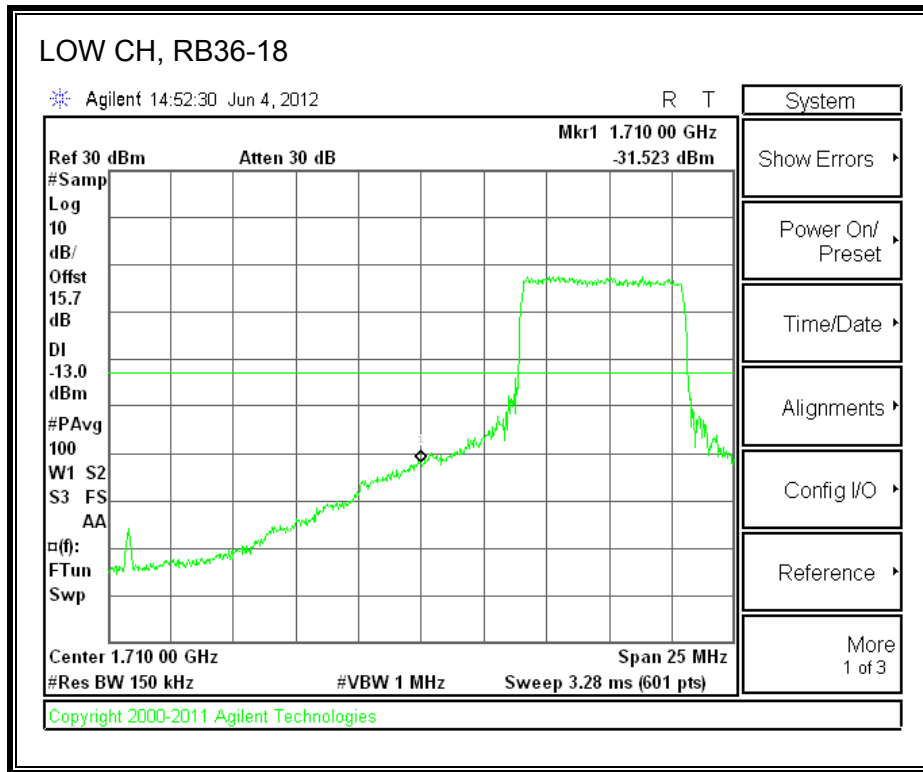

LTE 16QAM Band 2 (10.0 MHz BAND WIDTH)

LTE QPSK Band 2 (15.0 MHz BAND WIDTH)

LTE 16QAM Band 2 (15.0 MHz BAND WIDTH)

LTE QPSK Band 2 (20.0 MHz BAND WIDTH)

LTE 16QAM Band 2 (20.0 MHz BAND WIDTH)

8.2.8. A1428 UAT PORT LTE BAND 4

LTE QPSK Band 4 (1.4 MHz BAND WIDTH)

LTE 16QAM Band 4 (1.4 MHz BAND WIDTH)

LTE QPSK Band 4 (3.0 MHz BAND WIDTH)

LTE 16QAM Band 4 (3.0 MHz BAND WIDTH)

LTE QPSK Band 4 (5.0 MHz BAND WIDTH)

LTE 16QAM Band 4 (5.0 MHz BAND WIDTH)

LTE QPSK Band 4 (10.0 MHz BAND WIDTH)

LTE 16QAM Band 4 (10.0 MHz BAND WIDTH)

LTE QPSK Band 4 (15.0 MHz BAND WIDTH)

LTE 16QAM Band 4 (15.0 MHz BAND WIDTH)

LTE QPSK Band 4 (20.0 MHz BAND WIDTH)

LTE 16QAM Band 4 (20.0 MHz BAND WIDTH)

8.2.9. A1428 UAT PORT LTE BAND 17

LTE QPSK Band 17 (5.0 MHz BAND WIDTH)

LTE 16QAM Band 17 (5.0 MHz BAND WIDTH)

LTE QPSK Band 17 (10.0 MHz BAND WIDTH)

LTE 16QAM Band 17 (10.0 MHz BAND WIDTH)