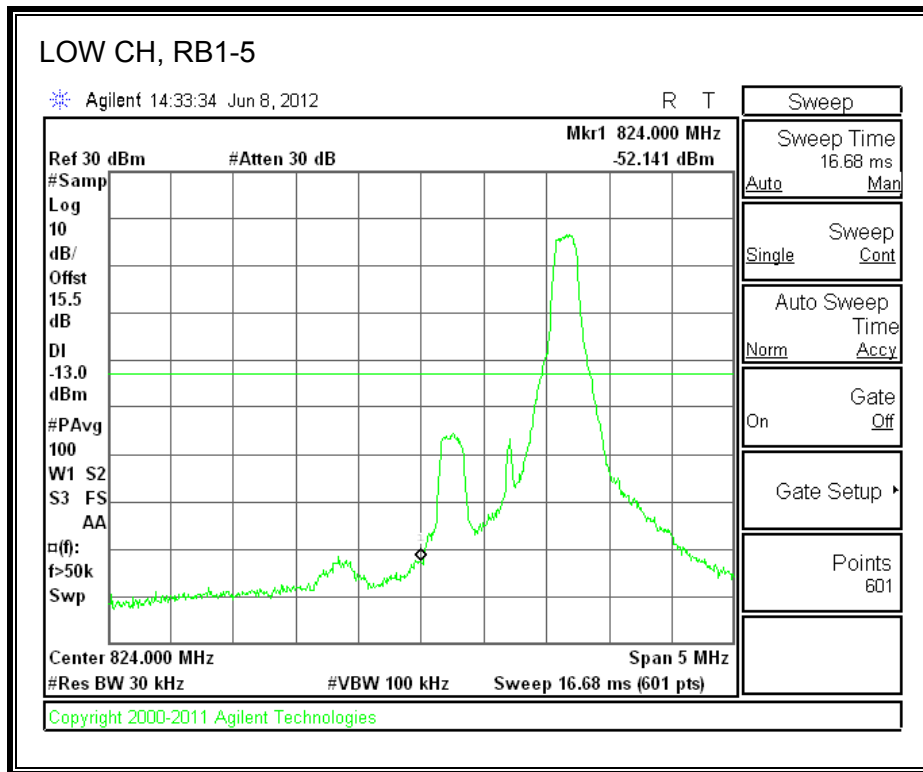

LTE 16QAM Band 17 (10.0 MHz BAND WIDTH)

8.2.4. A1428 LAT PORT LTE BAND 5

LTE QPSK Band 5 (1.4 MHz BAND WIDTH)

LTE 16QAM Band 4 (1.4 MHz BAND WIDTH)

LTE QPSK Band 5 (3.0 MHz BAND WIDTH)

LTE 16QAM Band 5 (3.0 MHz BAND WIDTH)

LTE QPSK Band 5 (5.0 MHz BAND WIDTH)

LTE 16QAM Band 5 (5.0 MHz BAND WIDTH)

LTE QPSK Band 5 (10.0 MHz BAND WIDTH)

LTE 16QAM Band 5 (10.0 MHz BAND WIDTH)

8.2.5. A1429 LAT PORT LTE BAND 13

LTE QPSK 779.5 MHz Band 13, 775 – 777MHz (5MHz Bandwidth)

LTE 16QAM 779.5MHz Band 13, 775 - 777MHz (5MHz Bandwidth)

LTE QPSK 779.5MHz Band 13, 783 - 793MHz (5MHz Bandwidth)

LTE 16QAM 779.5MHz Band 13, 783 - 793MHz (5MHz Bandwidth)

LTE QPSK 779.5MHz Band 13, 763 - 775MHz (5MHz Bandwidth)