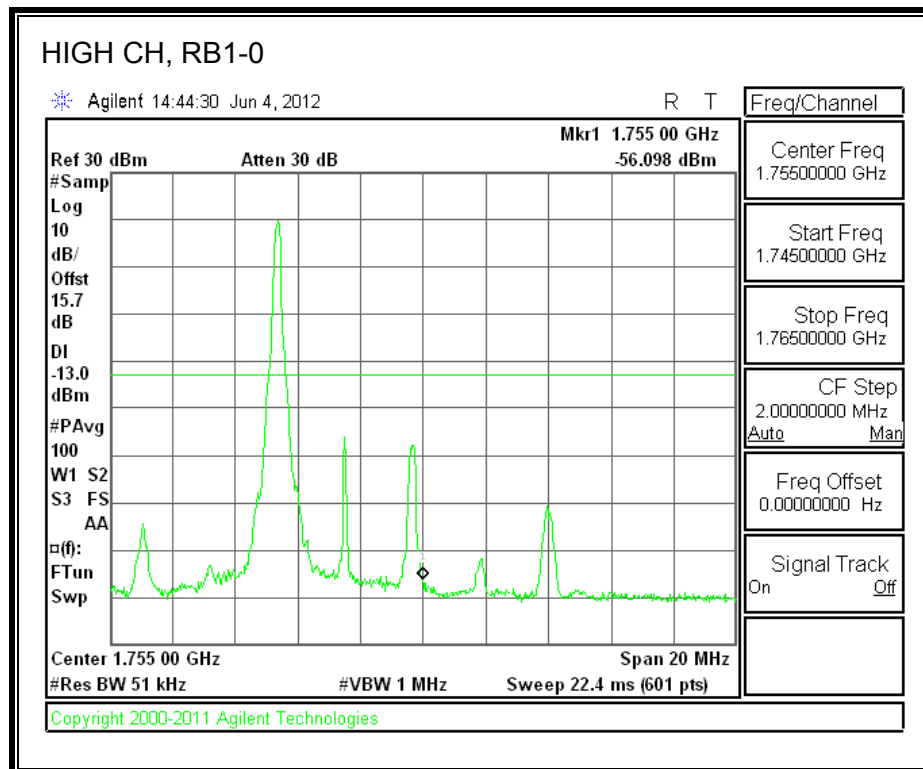

LTE 16QAM Band 2 (10.0 MHz BAND WIDTH)

LTE QPSK Band 2 (15.0 MHz BAND WIDTH)

LTE 16QAM Band 2 (15.0 MHz BAND WIDTH)

LTE QPSK Band 2 (20.0 MHz BAND WIDTH)

LTE 16QAM Band 2 (20.0 MHz BAND WIDTH)

8.2.8. A1428 UAT PORT LTE BAND 4

LTE QPSK Band 4 (1.4 MHz BAND WIDTH)

LTE 16QAM Band 4 (1.4 MHz BAND WIDTH)

LTE QPSK Band 4 (3.0 MHz BAND WIDTH)

LTE 16QAM Band 4 (3.0 MHz BAND WIDTH)

LTE QPSK Band 4 (5.0 MHz BAND WIDTH)

LTE 16QAM Band 4 (5.0 MHz BAND WIDTH)

LTE QPSK Band 4 (10.0 MHz BAND WIDTH)

LTE 16QAM Band 4 (10.0 MHz BAND WIDTH)

LTE QPSK Band 4 (15.0 MHz BAND WIDTH)

LTE 16QAM Band 4 (15.0 MHz BAND WIDTH)

LTE QPSK Band 4 (20.0 MHz BAND WIDTH)

LTE 16QAM Band 4 (20.0 MHz BAND WIDTH)