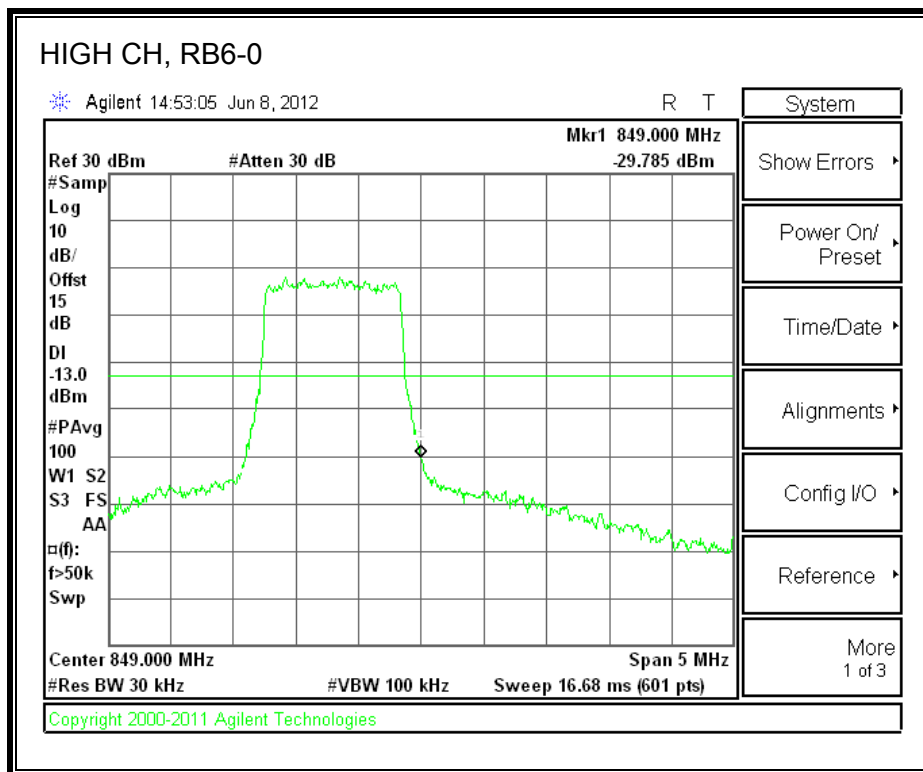

LTE 16QAM Band 17 (10.0 MHz BAND WIDTH)

8.2.4. A1428 LAT PORT LTE BAND 5

LTE QPSK Band 5 (1.4 MHz BAND WIDTH)

LTE 16QAM Band 4 (1.4 MHz BAND WIDTH)

LTE QPSK Band 5 (3.0 MHz BAND WIDTH)

LTE 16QAM Band 5 (3.0 MHz BAND WIDTH)