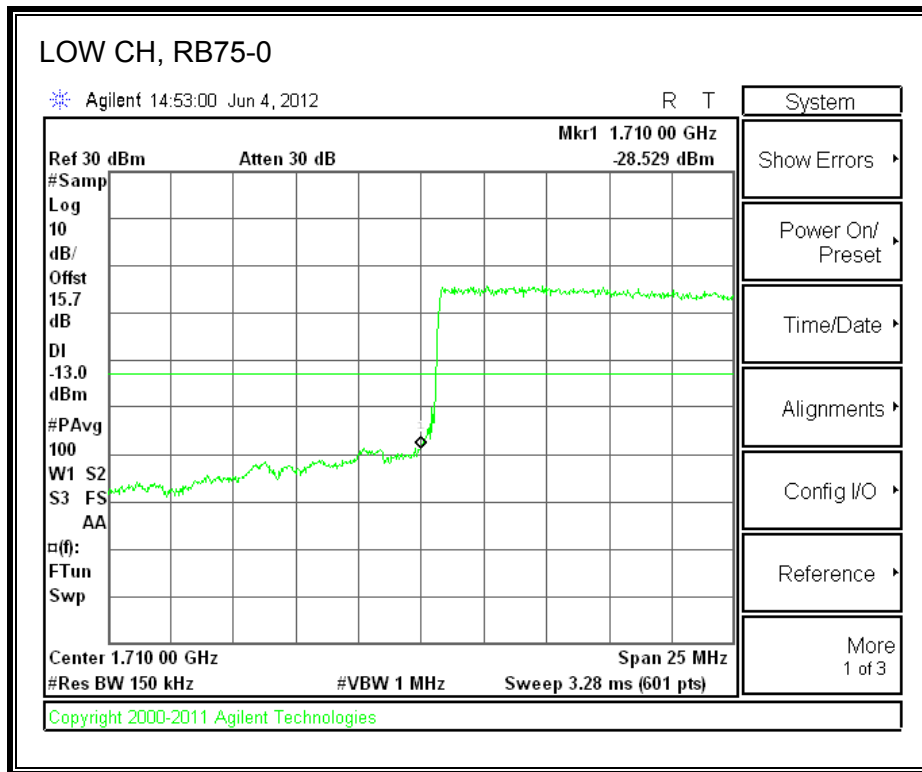

LTE 16QAM Band 2 (10.0 MHz BAND WIDTH)

LTE QPSK Band 2 (15.0 MHz BAND WIDTH)

LTE 16QAM Band 2 (15.0 MHz BAND WIDTH)

LTE QPSK Band 2 (20.0 MHz BAND WIDTH)

LTE 16QAM Band 2 (20.0 MHz BAND WIDTH)

8.2.8. A1428 UAT PORT LTE BAND 4

LTE QPSK Band 4 (1.4 MHz BAND WIDTH)

LTE 16QAM Band 4 (1.4 MHz BAND WIDTH)

LTE QPSK Band 4 (3.0 MHz BAND WIDTH)

LTE 16QAM Band 4 (3.0 MHz BAND WIDTH)

LTE QPSK Band 4 (5.0 MHz BAND WIDTH)

LTE 16QAM Band 4 (5.0 MHz BAND WIDTH)

LTE QPSK Band 4 (10.0 MHz BAND WIDTH)

LTE 16QAM Band 4 (10.0 MHz BAND WIDTH)

LTE QPSK Band 4 (15.0 MHz BAND WIDTH)

LTE 16QAM Band 4 (15.0 MHz BAND WIDTH)

LTE QPSK Band 4 (20.0 MHz BAND WIDTH)

LTE 16QAM Band 4 (20.0 MHz BAND WIDTH)

8.2.9. A1428 UAT PORT LTE BAND 17

LTE QPSK Band 17 (5.0 MHz BAND WIDTH)

LTE 16QAM Band 17 (5.0 MHz BAND WIDTH)

LTE QPSK Band 17 (10.0 MHz BAND WIDTH)

LTE 16QAM Band 17 (10.0 MHz BAND WIDTH)