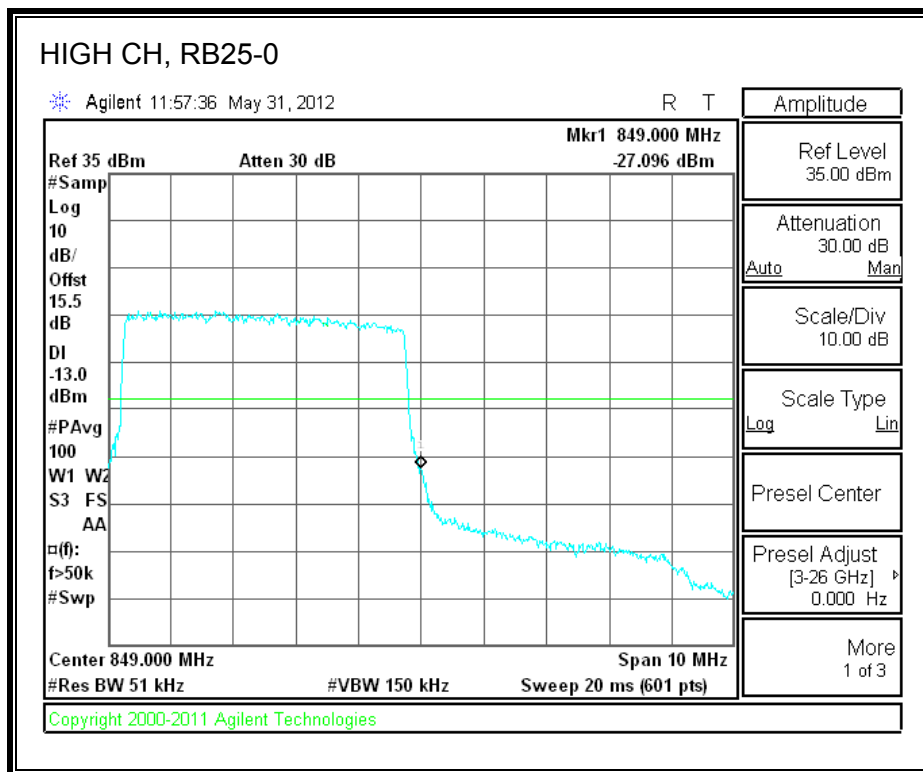

LTE 16QAM Band 17 (10.0 MHz BAND WIDTH)

8.2.4. A1428 LAT PORT LTE BAND 5

LTE QPSK Band 5 (1.4 MHz BAND WIDTH)

LTE 16QAM Band 4 (1.4 MHz BAND WIDTH)

LTE QPSK Band 5 (3.0 MHz BAND WIDTH)

LTE 16QAM Band 5 (3.0 MHz BAND WIDTH)

LTE QPSK Band 5 (5.0 MHz BAND WIDTH)

LTE 16QAM Band 5 (5.0 MHz BAND WIDTH)

LTE QPSK Band 5 (10.0 MHz BAND WIDTH)

LTE 16QAM Band 5 (10.0 MHz BAND WIDTH)

8.2.5. A1429 LAT PORT LTE BAND 13

LTE QPSK 779.5 MHz Band 13, 775 – 777MHz (5MHz Bandwidth)