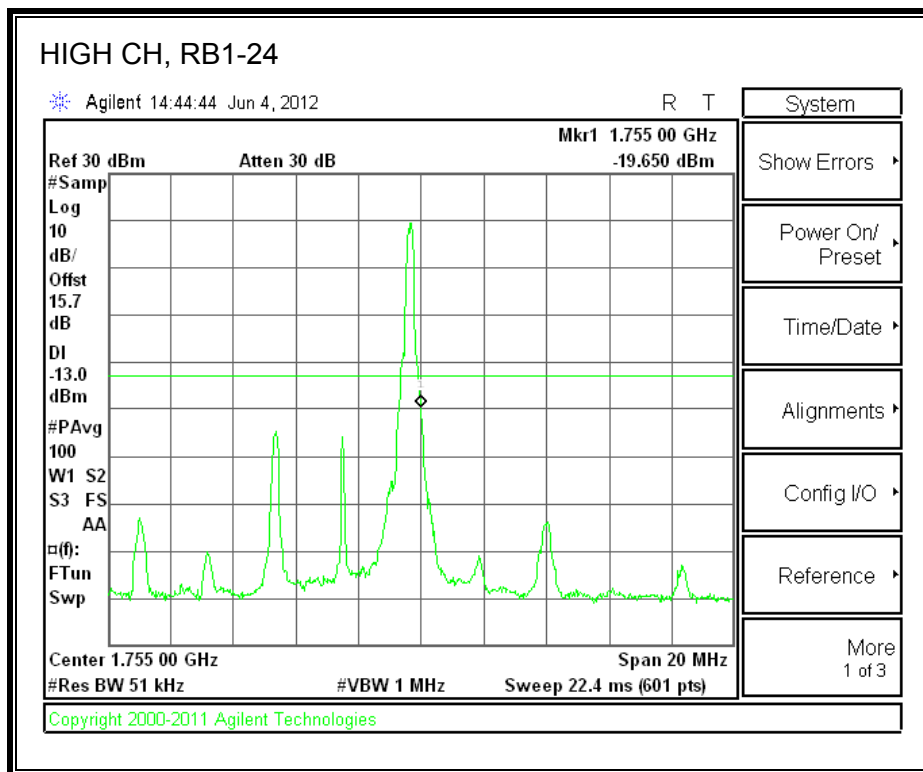

LTE 16QAM Band 2 (10.0 MHz BAND WIDTH)

LTE QPSK Band 2 (15.0 MHz BAND WIDTH)

LTE 16QAM Band 2 (15.0 MHz BAND WIDTH)

LTE QPSK Band 2 (20.0 MHz BAND WIDTH)

LTE 16QAM Band 2 (20.0 MHz BAND WIDTH)

8.2.8. A1428 UAT PORT LTE BAND 4

LTE QPSK Band 4 (1.4 MHz BAND WIDTH)

LTE 16QAM Band 4 (1.4 MHz BAND WIDTH)

LTE QPSK Band 4 (3.0 MHz BAND WIDTH)

LTE 16QAM Band 4 (3.0 MHz BAND WIDTH)

LTE QPSK Band 4 (5.0 MHz BAND WIDTH)

LTE 16QAM Band 4 (5.0 MHz BAND WIDTH)

LTE QPSK Band 4 (10.0 MHz BAND WIDTH)

LTE 16QAM Band 4 (10.0 MHz BAND WIDTH)

LTE QPSK Band 4 (15.0 MHz BAND WIDTH)

LTE 16QAM Band 4 (15.0 MHz BAND WIDTH)

LTE QPSK Band 4 (20.0 MHz BAND WIDTH)

LTE 16QAM Band 4 (20.0 MHz BAND WIDTH)

8.2.9. A1428 UAT PORT LTE BAND 17

LTE QPSK Band 17 (5.0 MHz BAND WIDTH)

LTE 16QAM Band 17 (5.0 MHz BAND WIDTH)

LTE QPSK Band 17 (10.0 MHz BAND WIDTH)

LTE 16QAM Band 17 (10.0 MHz BAND WIDTH)