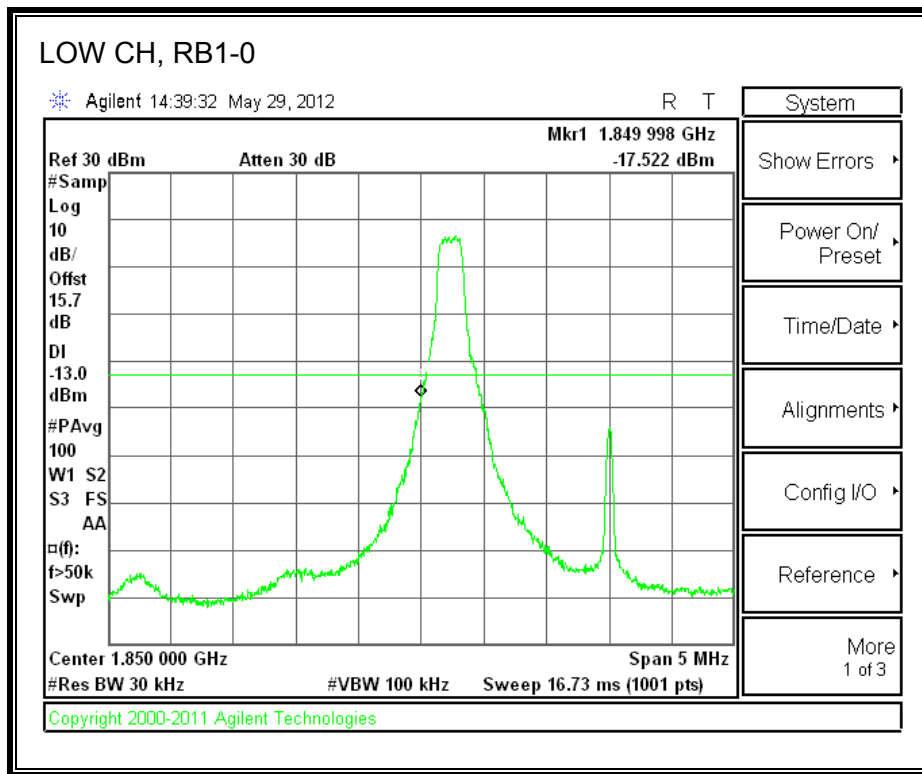

LTE QPSK Band 13, 793 - 805MHz (10MHz Bandwidth)

LTE 16QAM Band 13, 793 - 805MHz (10MHz Bandwidth)

8.2.6. A1429 UAT PORT LTE BAND 25

LTE QPSK Band 25 (1.4 MHz BAND WIDTH)

LTE 16QAM Band 25 (1.4 MHz BAND WIDTH)

LTE QPSK Band 25 (3.0 MHz BAND WIDTH)

LTE 16QAM Band 25 (3.0 MHz BAND WIDTH)

LTE QPSK Band 25 (5.0 MHz BAND WIDTH)

LTE 16QAM Band 25 (5.0 MHz BAND WIDTH)

LTE QPSK Band 25 (10.0 MHz BAND WIDTH)

LTE 16QAM Band 25 (10.0 MHz BAND WIDTH)

LTE QPSK Band 25 (15.0 MHz BAND WIDTH)

LTE 16QAM Band 2 (15.0 MHz BAND WIDTH)

LTE QPSK Band 25 (20.0 MHz BAND WIDTH)

LTE 16QAM Band 25 (20.0 MHz BAND WIDTH)

8.2.7. A1428 LAT PORT LTE BAND 2

LTE QPSK Band 2 (1.4 MHz BAND WIDTH)