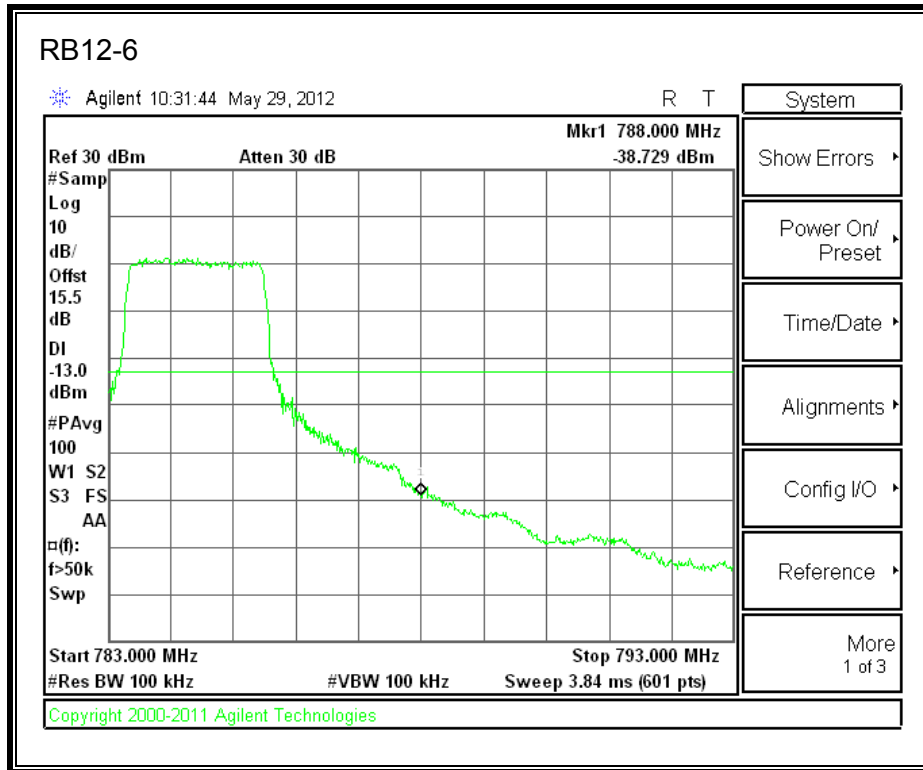

LTE 16QAM 782MHz Band 13, 775 - 777MHz (5MHz Bandwidth)

LTE QPSK 782MHz Band 13, 783 - 793MHz (5MHz Bandwidth)

LTE 16QAM 782MHz Band 13, 783 - 793MHz (5MHz Bandwidth)

LTE QPSK 782MHz Band 13, 763 - 775MHz (5MHz Bandwidth)

LTE 16QAM 782MHz Band 13, 763-775MHz (5MHz Bandwidth)

LTE QPSK 782MHz Band 13, 793 - 805MHz (5MHz Bandwidth)

LTE 16QAM 7825MHz Band 13, 793 - 805MHz (5MHz Bandwidth)

LTE QPSK 784.5 MHz Band 13, 775 - 777MHz (5MHz Bandwidth)

LTE 16QAM 784.5MHz Band 13, 775 - 777MHz (5MHz Bandwidth)

LTE QPSK 784.5MHz Band 13, 783 - 793MHz (5MHz Bandwidth)

LTE 16QAM 784.5MHz Band 13, 783 - 793MHz (5MHz Bandwidth)

LTE QPSK 784.5MHz Band 13, 763 - 775MHz (5MHz Bandwidth)