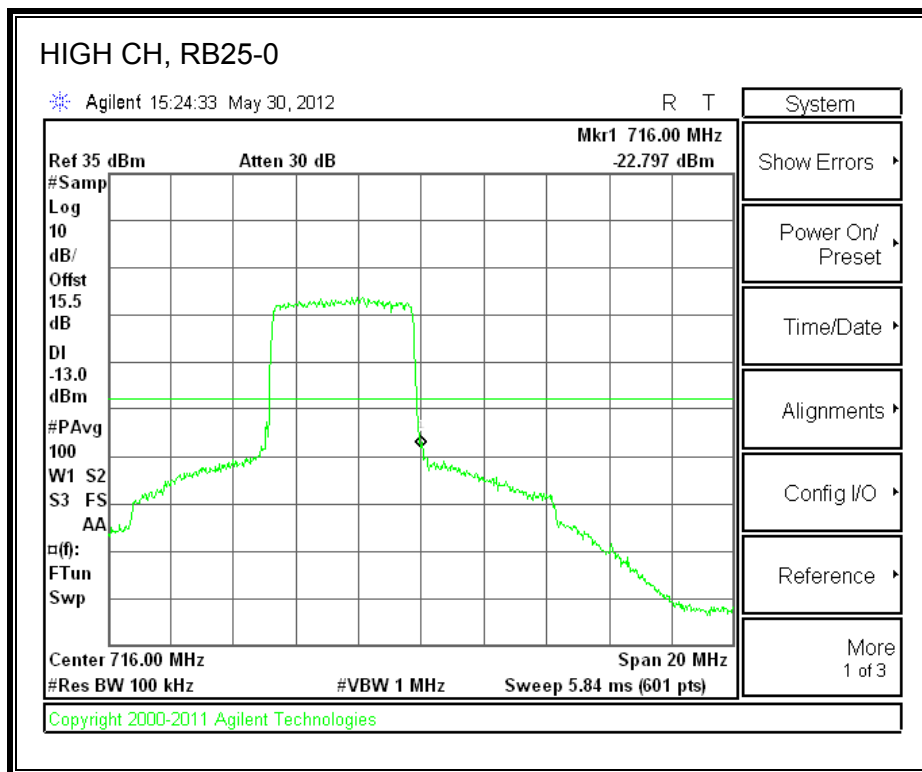

LTE QPSK Band 4 (20.0 MHz BAND WIDTH)

LTE 16QAM Band 4 (20.0 MHz BAND WIDTH)

8.2.3. A1428 LAT PORT LTE BAND 17

LTE QPSK Band 17 (5.0 MHz BAND WIDTH)

LTE 16QAM Band 17 (5.0 MHz BAND WIDTH)

LTE QPSK Band 17 (10.0 MHz BAND WIDTH)