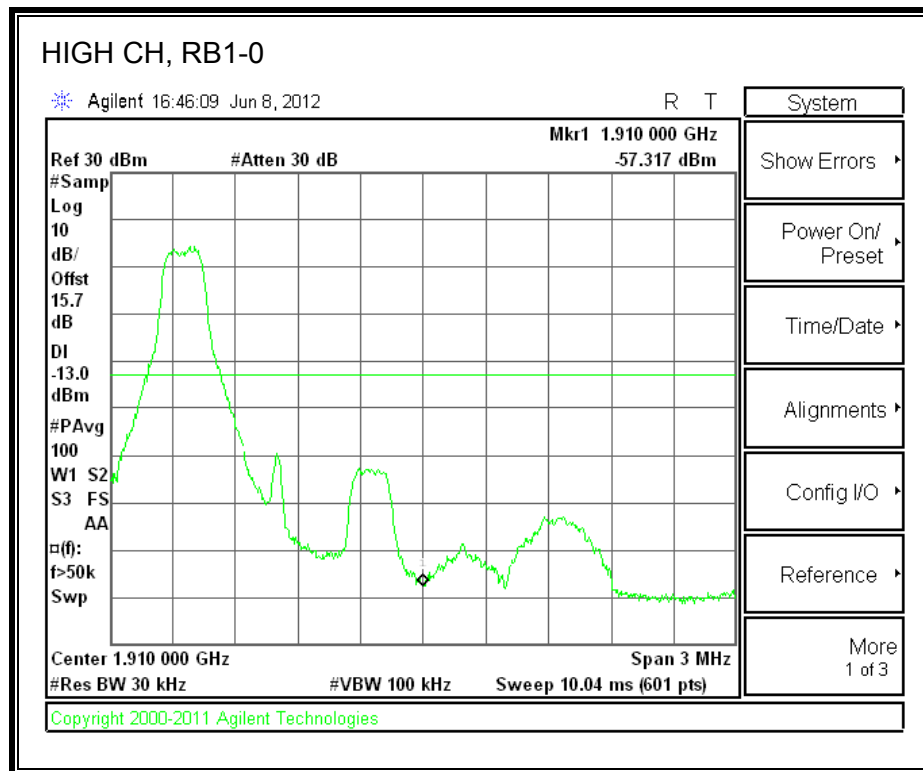

LTE QPSK Band 25 (15.0 MHz BAND WIDTH)

LTE 16QAM Band 2 (15.0 MHz BAND WIDTH)

LTE QPSK Band 25 (20.0 MHz BAND WIDTH)

LTE 16QAM Band 25 (20.0 MHz BAND WIDTH)

8.2.7. A1428 LAT PORT LTE BAND 2

LTE QPSK Band 2 (1.4 MHz BAND WIDTH)

LTE 16QAM Band 2 (1.4 MHz BAND WIDTH)

LTE QPSK Band 2 (3.0 MHz BAND WIDTH)

LTE 16QAM Band 2 (3.0 MHz BAND WIDTH)

LTE QPSK Band 5 (5.0 MHz BAND WIDTH)

LTE 16QAM Band 2 (5.0 MHz BAND WIDTH)

LTE QPSK Band 2 (10.0 MHz BAND WIDTH)