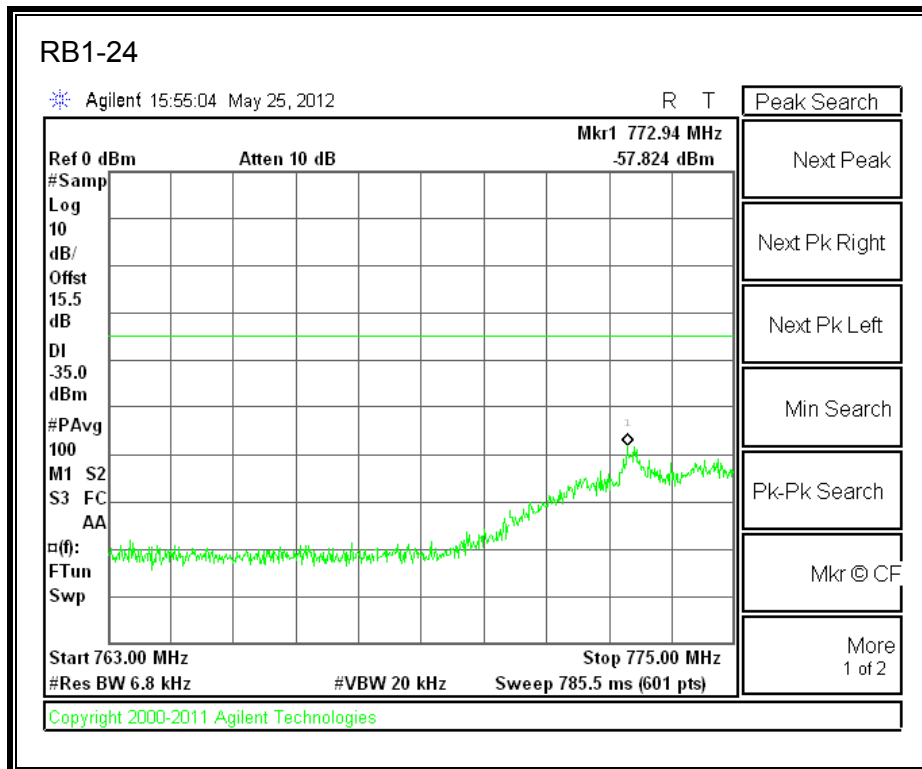

LTE QPSK Band 5 (5.0 MHz BAND WIDTH)

LTE 16QAM Band 5 (5.0 MHz BAND WIDTH)

LTE QPSK Band 5 (10.0 MHz BAND WIDTH)

LTE 16QAM Band 5 (10.0 MHz BAND WIDTH)

8.2.5. A1429 LAT PORT LTE BAND 13

LTE QPSK 779.5 MHz Band 13, 775 – 777MHz (5MHz Bandwidth)

LTE 16QAM 779.5MHz Band 13, 775 - 777MHz (5MHz Bandwidth)

LTE QPSK 779.5MHz Band 13, 783 - 793MHz (5MHz Bandwidth)

LTE 16QAM 779.5MHz Band 13, 783 - 793MHz (5MHz Bandwidth)

LTE QPSK 779.5MHz Band 13, 763 - 775MHz (5MHz Bandwidth)

LTE 16QAM 779.5MHz Band 13, 763-775MHz (5MHz Bandwidth)

LTE QPSK 779.5MHz Band 13, 793 - 805MHz (5MHz Bandwidth)

LTE 16QAM 779.5MHz Band 13, 793 - 805MHz (5MHz Bandwidth)

LTE QPSK 782 MHz Band 13, 775 - 777MHz (5MHz Bandwidth)

LTE 16QAM 782MHz Band 13, 775 - 777MHz (5MHz Bandwidth)

LTE QPSK 782MHz Band 13, 783 - 793MHz (5MHz Bandwidth)

LTE 16QAM 782MHz Band 13, 783 - 793MHz (5MHz Bandwidth)

LTE QPSK 782MHz Band 13, 763 - 775MHz (5MHz Bandwidth)