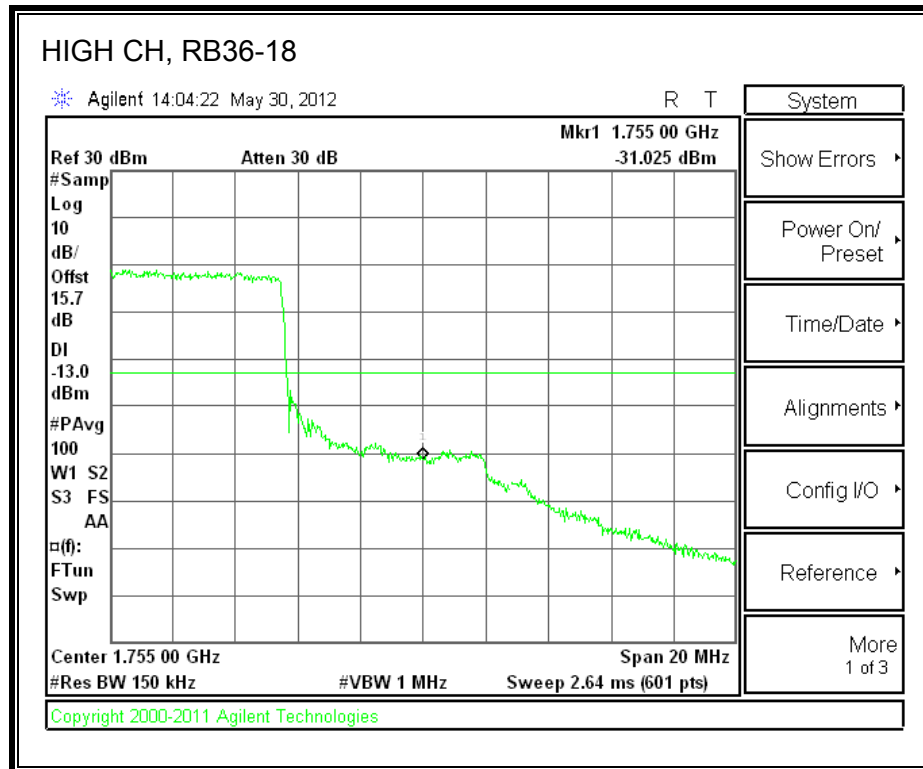

LTE QPSK Band 4 (5.0 MHz BAND WIDTH)

LTE 16QAM Band 4 (5.0 MHz BAND WIDTH)

LTE QPSK Band 4 (10.0 MHz BAND WIDTH)

LTE 16QAM Band 4 (10.0 MHz BAND WIDTH)

LTE QPSK Band 4 (15.0 MHz BAND WIDTH)

LTE 16QAM Band 4 (15.0 MHz BAND WIDTH)

LTE QPSK Band 4 (20.0 MHz BAND WIDTH)

LTE 16QAM Band 4 (20.0 MHz BAND WIDTH)

8.2.3. A1428 LAT PORT LTE BAND 17

LTE QPSK Band 17 (5.0 MHz BAND WIDTH)

LTE 16QAM Band 17 (5.0 MHz BAND WIDTH)

LTE QPSK Band 17 (10.0 MHz BAND WIDTH)