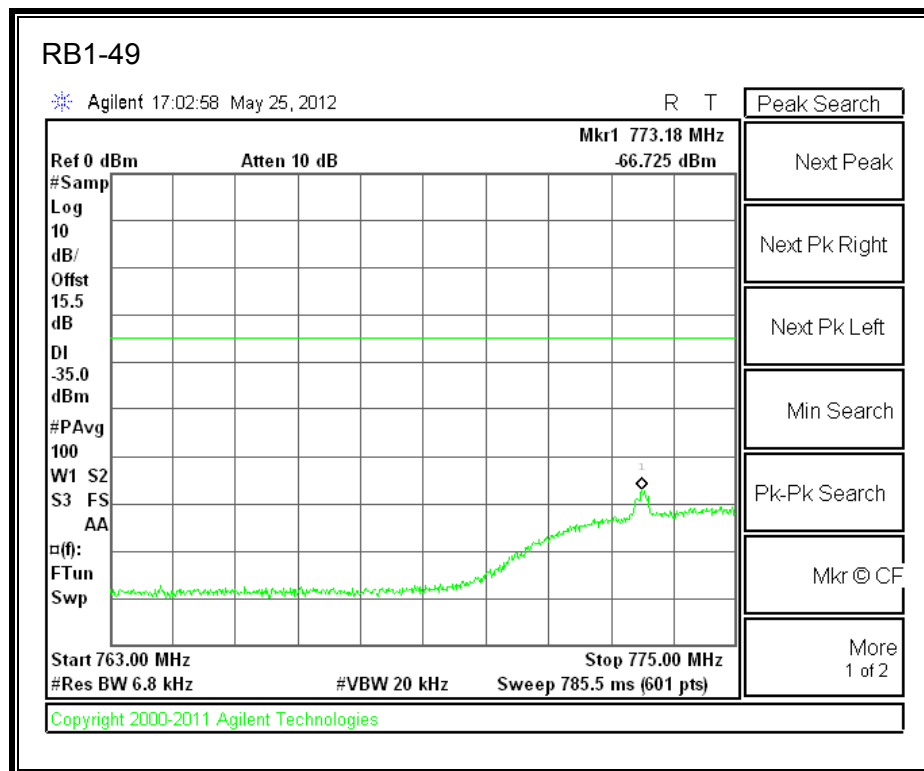

LTE 16QAM 784.5MHz Band 13, 763-775MHz (5MHz Bandwidth)

LTE QPSK 784.5MHz Band 13, 793 - 805MHz (5MHz Bandwidth)

LTE 16QAM 784.5MHz Band 13, 793 - 805MHz (5MHz Bandwidth)

LTE QPSK 782MHz Band 13, 775 - 777MHz (10MHz Bandwidth)

LTE 16QAM Band 13, 775 - 777MHz (10MHz Bandwidth)

LTE QPSK 782MHz Band 13, 783 - 793MHz (10MHz Bandwidth)

LTE 16QAM Band 13, 782MHz 783 - 793MHz (10MHz Bandwidth)

LTE QPSK 782MHz Band 13, 763 - 775MHz (10MHz Bandwidth)

LTE QPSK Band 13, 793 - 805MHz (10MHz Bandwidth)

LTE 16QAM Band 13, 793 - 805MHz (10MHz Bandwidth)

8.2.6. A1429 UAT PORT LTE BAND 25

LTE QPSK Band 25 (1.4 MHz BAND WIDTH)

LTE 16QAM Band 25 (1.4 MHz BAND WIDTH)

LTE QPSK Band 25 (3.0 MHz BAND WIDTH)

LTE 16QAM Band 25 (3.0 MHz BAND WIDTH)

LTE QPSK Band 25 (5.0 MHz BAND WIDTH)

LTE 16QAM Band 25 (5.0 MHz BAND WIDTH)

LTE QPSK Band 25 (10.0 MHz BAND WIDTH)

LTE 16QAM Band 25 (10.0 MHz BAND WIDTH)