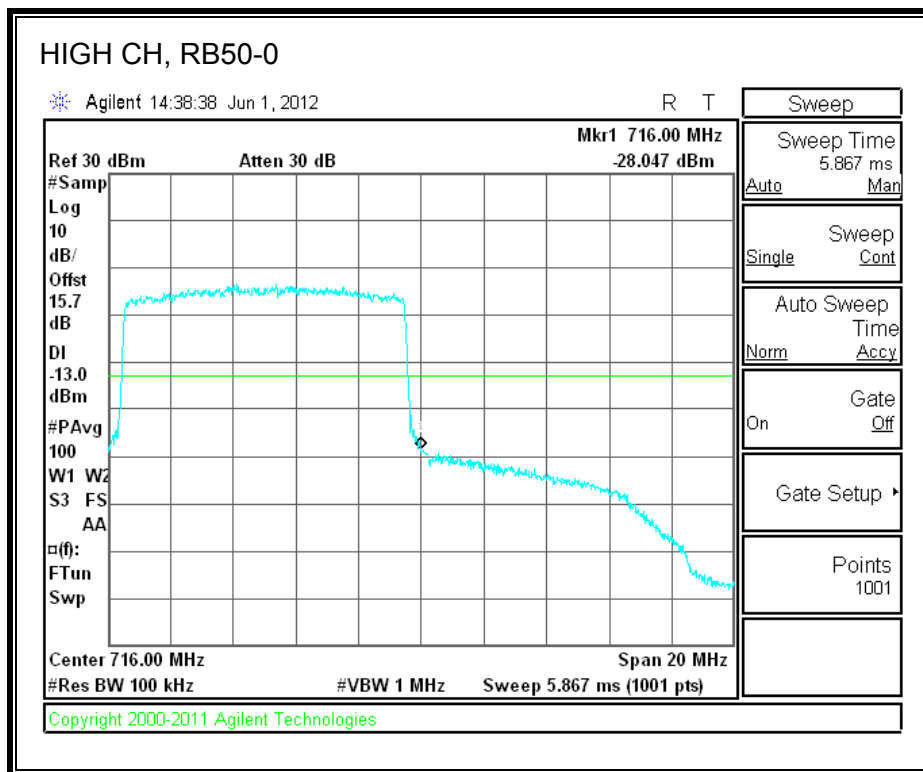

LTE QPSK Band 4 (10.0 MHz BAND WIDTH)

LTE 16QAM Band 4 (10.0 MHz BAND WIDTH)

LTE QPSK Band 4 (15.0 MHz BAND WIDTH)

LTE 16QAM Band 4 (15.0 MHz BAND WIDTH)

LTE QPSK Band 4 (20.0 MHz BAND WIDTH)

LTE 16QAM Band 4 (20.0 MHz BAND WIDTH)

8.2.9. A1428 UAT PORT LTE BAND 17

LTE QPSK Band 17 (5.0 MHz BAND WIDTH)

LTE 16QAM Band 17 (5.0 MHz BAND WIDTH)

LTE QPSK Band 17 (10.0 MHz BAND WIDTH)

LTE 16QAM Band 17 (10.0 MHz BAND WIDTH)