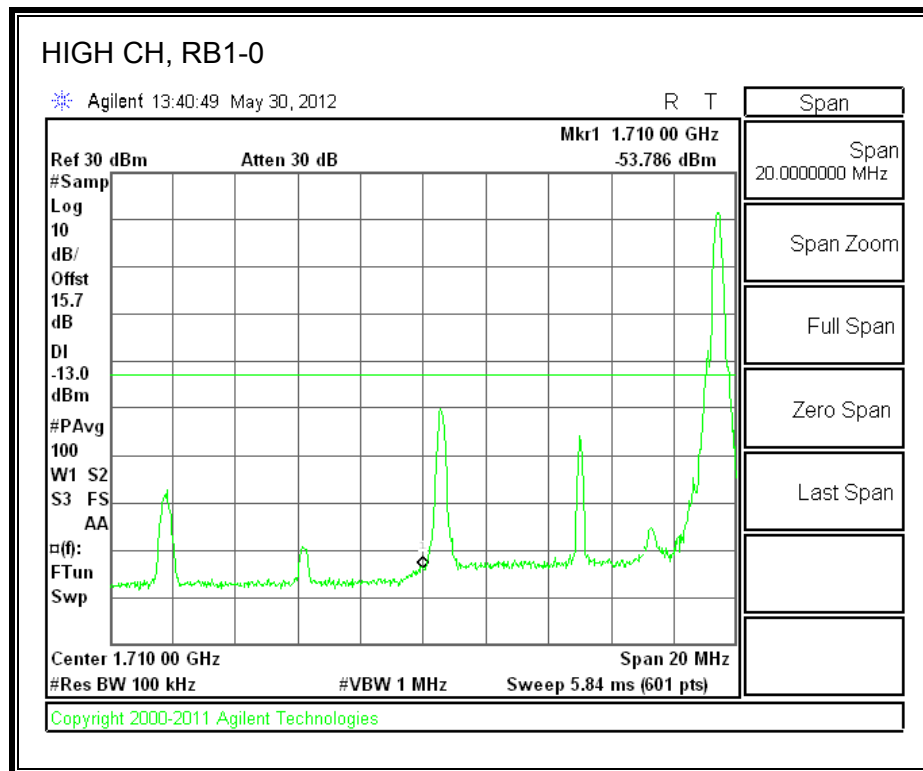

LTE QPSK Band 4 (5.0 MHz BAND WIDTH)

LTE 16QAM Band 4 (5.0 MHz BAND WIDTH)

LTE QPSK Band 4 (10.0 MHz BAND WIDTH)

LTE 16QAM Band 4 (10.0 MHz BAND WIDTH)

LTE QPSK Band 4 (15.0 MHz BAND WIDTH)

LTE 16QAM Band 4 (15.0 MHz BAND WIDTH)

LTE QPSK Band 4 (20.0 MHz BAND WIDTH)

LTE 16QAM Band 4 (20.0 MHz BAND WIDTH)

8.2.3. A1428 LAT PORT LTE BAND 17

LTE QPSK Band 17 (5.0 MHz BAND WIDTH)

LTE 16QAM Band 17 (5.0 MHz BAND WIDTH)

LTE QPSK Band 17 (10.0 MHz BAND WIDTH)