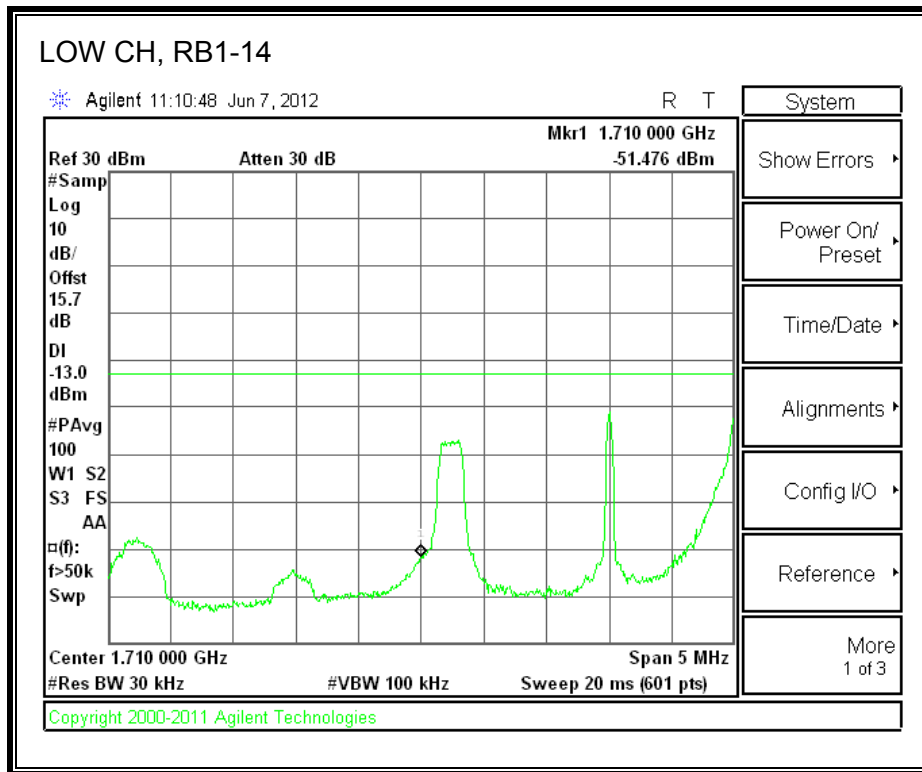

LTE 16QAM Band 2 (10.0 MHz BAND WIDTH)

LTE QPSK Band 2 (15.0 MHz BAND WIDTH)

LTE 16QAM Band 2 (15.0 MHz BAND WIDTH)

LTE QPSK Band 2 (20.0 MHz BAND WIDTH)

LTE 16QAM Band 2 (20.0 MHz BAND WIDTH)

8.2.8. A1428 UAT PORT LTE BAND 4

LTE QPSK Band 4 (1.4 MHz BAND WIDTH)

LTE 16QAM Band 4 (1.4 MHz BAND WIDTH)

LTE QPSK Band 4 (3.0 MHz BAND WIDTH)

LTE 16QAM Band 4 (3.0 MHz BAND WIDTH)

LTE QPSK Band 4 (5.0 MHz BAND WIDTH)

LTE 16QAM Band 4 (5.0 MHz BAND WIDTH)

LTE QPSK Band 4 (10.0 MHz BAND WIDTH)

LTE 16QAM Band 4 (10.0 MHz BAND WIDTH)

LTE QPSK Band 4 (15.0 MHz BAND WIDTH)

LTE 16QAM Band 4 (15.0 MHz BAND WIDTH)

LTE QPSK Band 4 (20.0 MHz BAND WIDTH)

LTE 16QAM Band 4 (20.0 MHz BAND WIDTH)

8.2.9. A1428 UAT PORT LTE BAND 17

LTE QPSK Band 17 (5.0 MHz BAND WIDTH)

LTE 16QAM Band 17 (5.0 MHz BAND WIDTH)

LTE QPSK Band 17 (10.0 MHz BAND WIDTH)

LTE 16QAM Band 17 (10.0 MHz BAND WIDTH)