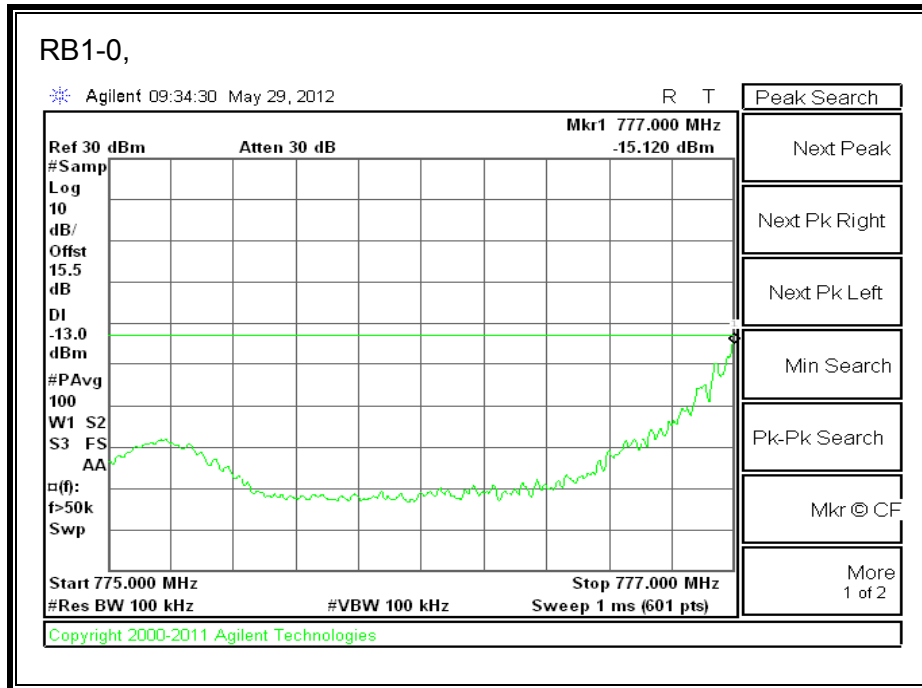

LTE 16QAM Band 17 (10.0 MHz BAND WIDTH)

8.2.4. A1428 LAT PORT LTE BAND 5

LTE QPSK Band 5 (1.4 MHz BAND WIDTH)

LTE 16QAM Band 4 (1.4 MHz BAND WIDTH)

LTE QPSK Band 5 (3.0 MHz BAND WIDTH)

LTE 16QAM Band 5 (3.0 MHz BAND WIDTH)

LTE QPSK Band 5 (5.0 MHz BAND WIDTH)

LTE 16QAM Band 5 (5.0 MHz BAND WIDTH)

LTE QPSK Band 5 (10.0 MHz BAND WIDTH)

LTE 16QAM Band 5 (10.0 MHz BAND WIDTH)

8.2.5. A1429 LAT PORT LTE BAND 13

LTE QPSK 779.5 MHz Band 13, 775 – 777MHz (5MHz Bandwidth)

LTE 16QAM 779.5MHz Band 13, 775 - 777MHz (5MHz Bandwidth)

LTE QPSK 779.5MHz Band 13, 783 - 793MHz (5MHz Bandwidth)

LTE 16QAM 779.5MHz Band 13, 783 - 793MHz (5MHz Bandwidth)

LTE QPSK 779.5MHz Band 13, 763 - 775MHz (5MHz Bandwidth)