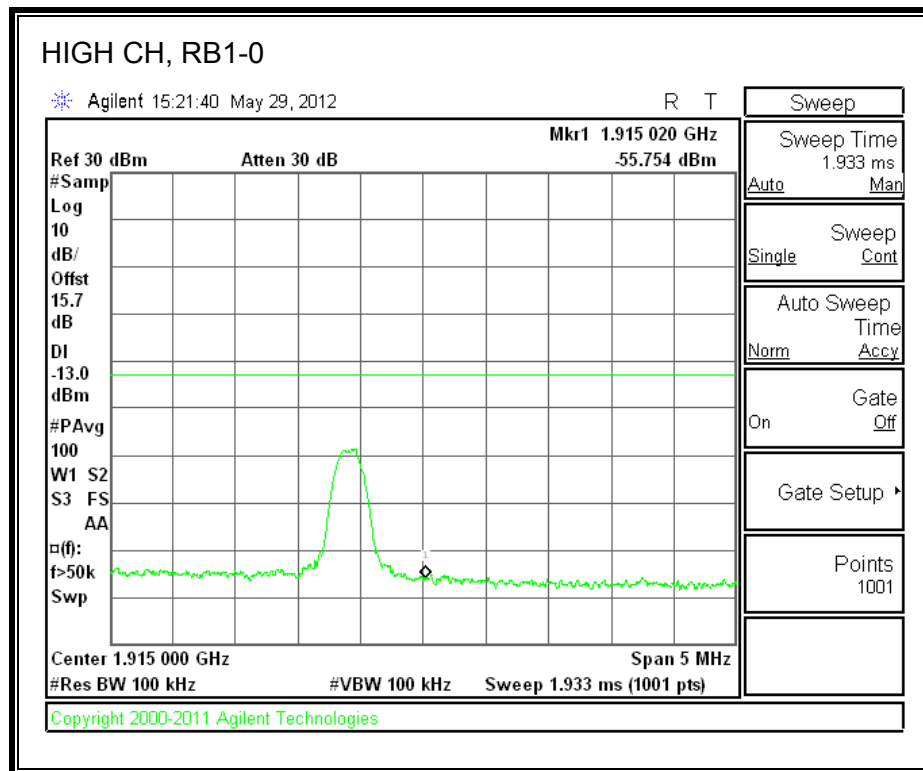

LTE QPSK Band 13, 793 - 805MHz (10MHz Bandwidth)

LTE 16QAM Band 13, 793 - 805MHz (10MHz Bandwidth)

8.2.6. A1429 UAT PORT LTE BAND 25

LTE QPSK Band 25 (1.4 MHz BAND WIDTH)

LTE 16QAM Band 25 (1.4 MHz BAND WIDTH)

LTE QPSK Band 25 (3.0 MHz BAND WIDTH)

LTE 16QAM Band 25 (3.0 MHz BAND WIDTH)

LTE QPSK Band 25 (5.0 MHz BAND WIDTH)

LTE 16QAM Band 25 (5.0 MHz BAND WIDTH)

LTE QPSK Band 25 (10.0 MHz BAND WIDTH)

LTE 16QAM Band 25 (10.0 MHz BAND WIDTH)

LTE QPSK Band 25 (15.0 MHz BAND WIDTH)

LTE 16QAM Band 2 (15.0 MHz BAND WIDTH)

LTE QPSK Band 25 (20.0 MHz BAND WIDTH)

LTE 16QAM Band 25 (20.0 MHz BAND WIDTH)

8.2.7. A1428 LAT PORT LTE BAND 2

LTE QPSK Band 2 (1.4 MHz BAND WIDTH)