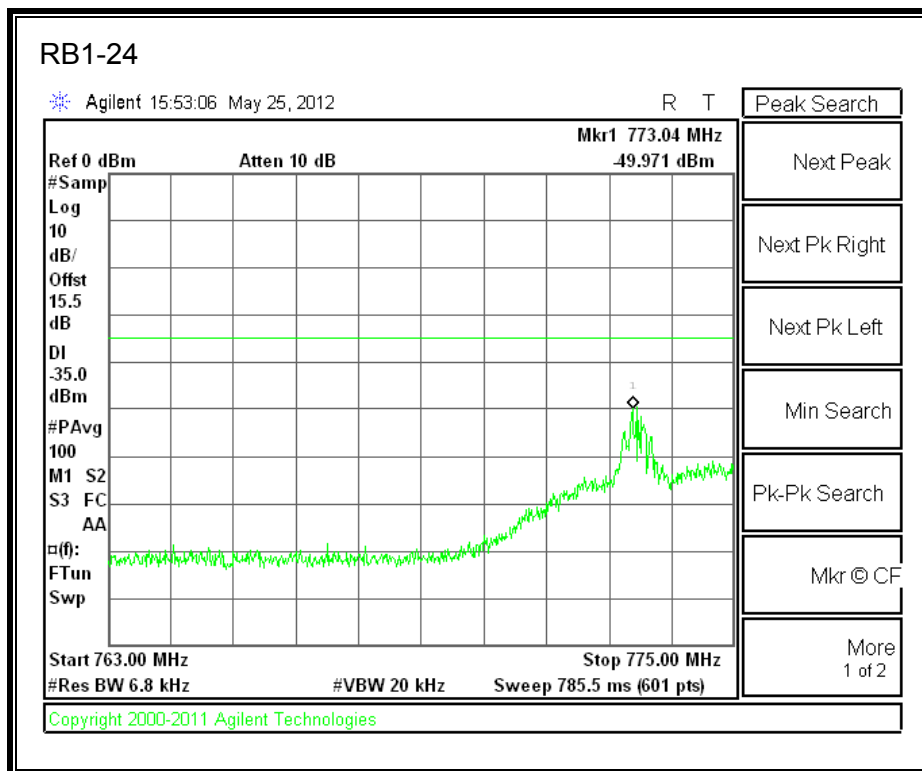

LTE QPSK Band 5 (5.0 MHz BAND WIDTH)

LTE 16QAM Band 5 (5.0 MHz BAND WIDTH)

LTE QPSK Band 5 (10.0 MHz BAND WIDTH)

LTE 16QAM Band 5 (10.0 MHz BAND WIDTH)

8.2.5. A1429 LAT PORT LTE BAND 13

LTE QPSK 779.5 MHz Band 13, 775 – 777MHz (5MHz Bandwidth)

LTE 16QAM 779.5MHz Band 13, 775 - 777MHz (5MHz Bandwidth)

LTE QPSK 779.5MHz Band 13, 783 - 793MHz (5MHz Bandwidth)

LTE 16QAM 779.5MHz Band 13, 783 - 793MHz (5MHz Bandwidth)

LTE QPSK 779.5MHz Band 13, 763 - 775MHz (5MHz Bandwidth)

LTE 16QAM 779.5MHz Band 13, 763-775MHz (5MHz Bandwidth)

LTE QPSK 779.5MHz Band 13, 793 - 805MHz (5MHz Bandwidth)

LTE 16QAM 779.5MHz Band 13, 793 - 805MHz (5MHz Bandwidth)

LTE QPSK 782 MHz Band 13, 775 - 777MHz (5MHz Bandwidth)

LTE 16QAM 782MHz Band 13, 775 - 777MHz (5MHz Bandwidth)

LTE QPSK 782MHz Band 13, 783 - 793MHz (5MHz Bandwidth)

LTE 16QAM 782MHz Band 13, 783 - 793MHz (5MHz Bandwidth)

LTE QPSK 782MHz Band 13, 763 - 775MHz (5MHz Bandwidth)