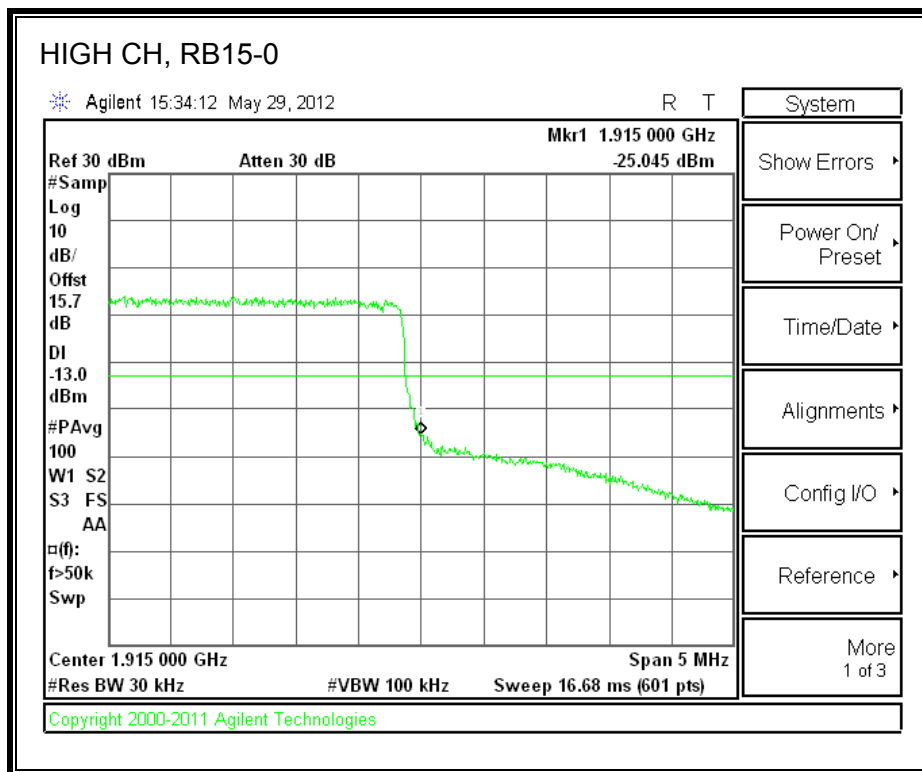

LTE QPSK Band 25 (3.0 MHz BAND WIDTH)

LTE 16QAM Band 25 (3.0 MHz BAND WIDTH)

LTE QPSK Band 25 (5.0 MHz BAND WIDTH)

LTE 16QAM Band 25 (5.0 MHz BAND WIDTH)

LTE QPSK Band 25 (10.0 MHz BAND WIDTH)

LTE 16QAM Band 25 (10.0 MHz BAND WIDTH)

LTE QPSK Band 25 (15.0 MHz BAND WIDTH)

LTE 16QAM Band 2 (15.0 MHz BAND WIDTH)

LTE QPSK Band 25 (20.0 MHz BAND WIDTH)

LTE 16QAM Band 25 (20.0 MHz BAND WIDTH)

8.2.7. A1428 LAT PORT LTE BAND 2

LTE QPSK Band 2 (1.4 MHz BAND WIDTH)