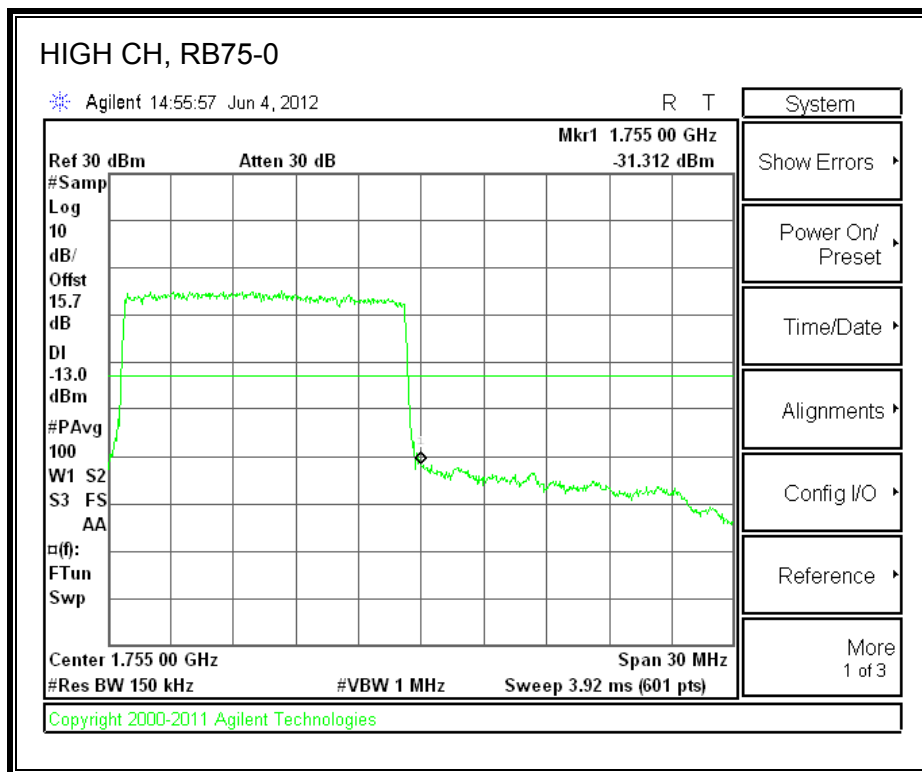

LTE QPSK Band 4 (1.4 MHz BAND WIDTH)

LTE 16QAM Band 4 (1.4 MHz BAND WIDTH)

LTE QPSK Band 4 (3.0 MHz BAND WIDTH)

LTE 16QAM Band 4 (3.0 MHz BAND WIDTH)

LTE QPSK Band 4 (5.0 MHz BAND WIDTH)

LTE 16QAM Band 4 (5.0 MHz BAND WIDTH)

LTE QPSK Band 4 (10.0 MHz BAND WIDTH)

LTE 16QAM Band 4 (10.0 MHz BAND WIDTH)

LTE QPSK Band 4 (15.0 MHz BAND WIDTH)

LTE 16QAM Band 4 (15.0 MHz BAND WIDTH)

LTE QPSK Band 4 (20.0 MHz BAND WIDTH)

LTE 16QAM Band 4 (20.0 MHz BAND WIDTH)

8.2.9. A1428 UAT PORT LTE BAND 17

LTE QPSK Band 17 (5.0 MHz BAND WIDTH)

LTE 16QAM Band 17 (5.0 MHz BAND WIDTH)

LTE QPSK Band 17 (10.0 MHz BAND WIDTH)

LTE 16QAM Band 17 (10.0 MHz BAND WIDTH)