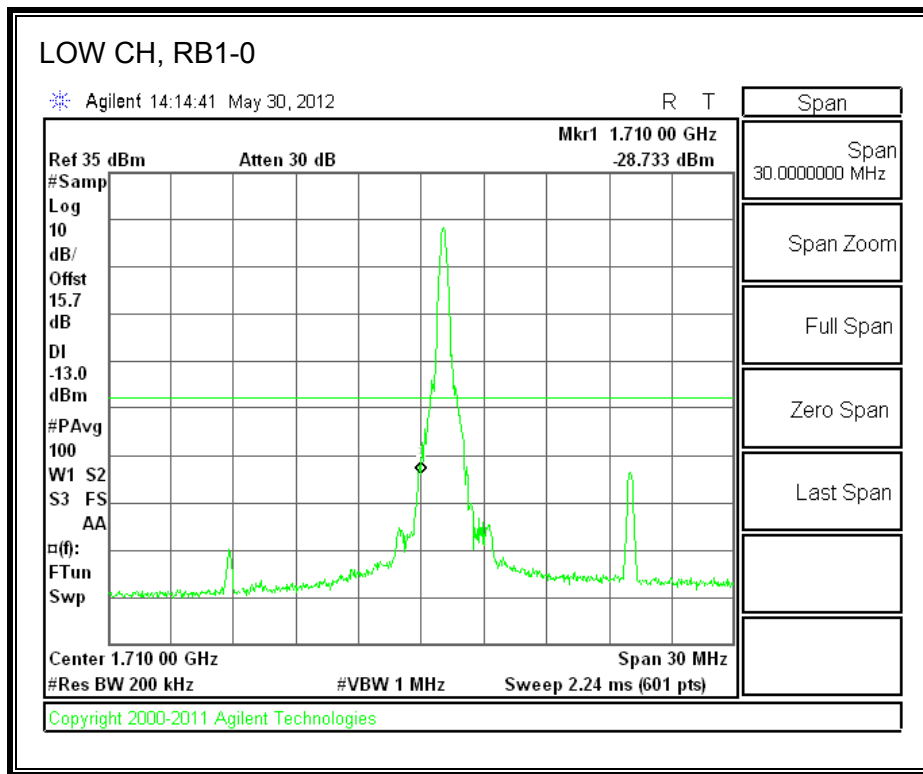

LTE QPSK Band 4 (5.0 MHz BAND WIDTH)

LTE 16QAM Band 4 (5.0 MHz BAND WIDTH)

LTE QPSK Band 4 (10.0 MHz BAND WIDTH)

LTE 16QAM Band 4 (10.0 MHz BAND WIDTH)

LTE QPSK Band 4 (15.0 MHz BAND WIDTH)

LTE 16QAM Band 4 (15.0 MHz BAND WIDTH)

LTE QPSK Band 4 (20.0 MHz BAND WIDTH)

LTE 16QAM Band 4 (20.0 MHz BAND WIDTH)

8.2.3. A1428 LAT PORT LTE BAND 17

LTE QPSK Band 17 (5.0 MHz BAND WIDTH)

LTE 16QAM Band 17 (5.0 MHz BAND WIDTH)

LTE QPSK Band 17 (10.0 MHz BAND WIDTH)