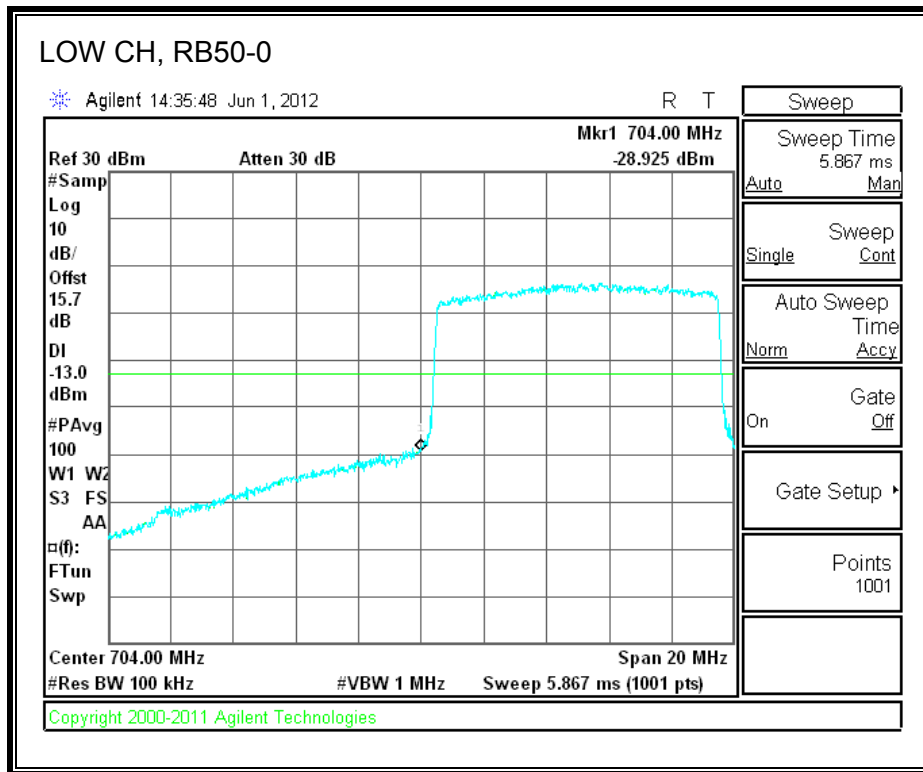

LTE QPSK Band 4 (10.0 MHz BAND WIDTH)

LTE 16QAM Band 4 (10.0 MHz BAND WIDTH)

LTE QPSK Band 4 (15.0 MHz BAND WIDTH)

LTE 16QAM Band 4 (15.0 MHz BAND WIDTH)

LTE QPSK Band 4 (20.0 MHz BAND WIDTH)

LTE 16QAM Band 4 (20.0 MHz BAND WIDTH)

8.2.9. A1428 UAT PORT LTE BAND 17

LTE QPSK Band 17 (5.0 MHz BAND WIDTH)

LTE 16QAM Band 17 (5.0 MHz BAND WIDTH)

LTE QPSK Band 17 (10.0 MHz BAND WIDTH)

LTE 16QAM Band 17 (10.0 MHz BAND WIDTH)