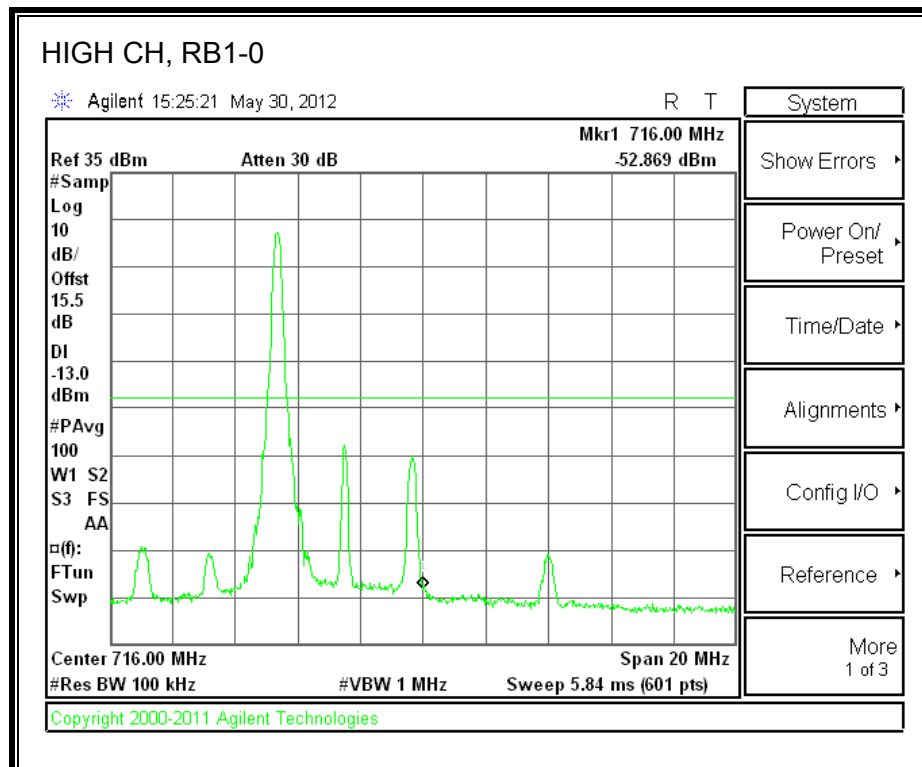

LTE QPSK Band 4 (20.0 MHz BAND WIDTH)

LTE 16QAM Band 4 (20.0 MHz BAND WIDTH)

8.2.3. A1428 LAT PORT LTE BAND 17

LTE QPSK Band 17 (5.0 MHz BAND WIDTH)

LTE 16QAM Band 17 (5.0 MHz BAND WIDTH)

LTE QPSK Band 17 (10.0 MHz BAND WIDTH)

LTE 16QAM Band 17 (10.0 MHz BAND WIDTH)

8.2.4. A1428 LAT PORT LTE BAND 5

LTE QPSK Band 5 (1.4 MHz BAND WIDTH)

LTE 16QAM Band 4 (1.4 MHz BAND WIDTH)

LTE QPSK Band 5 (3.0 MHz BAND WIDTH)

LTE 16QAM Band 5 (3.0 MHz BAND WIDTH)