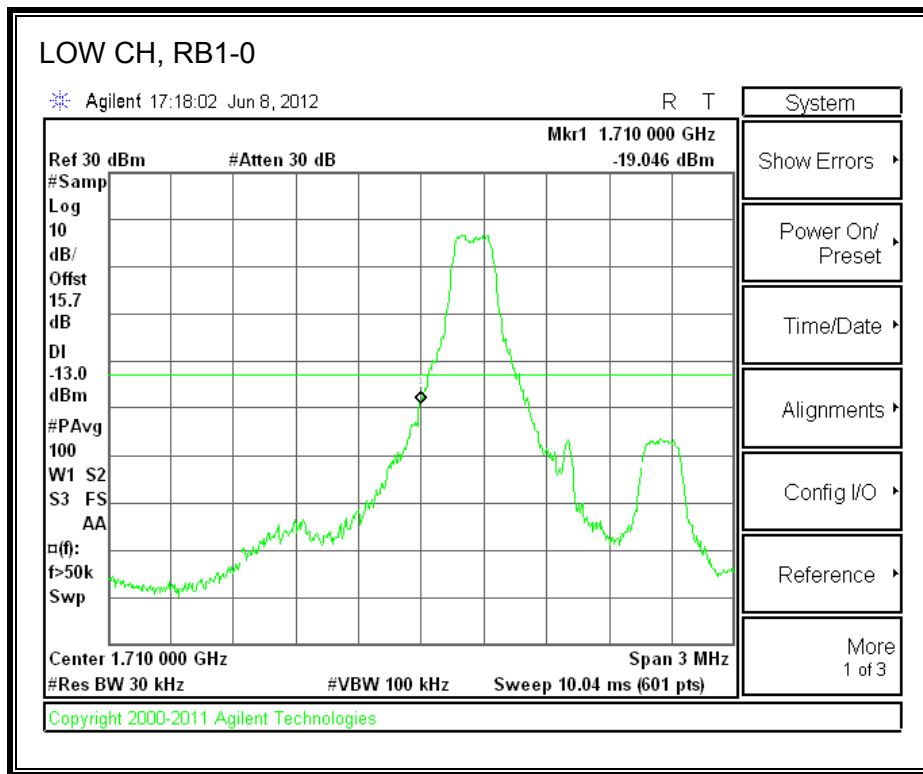

LTE 16QAM Band 2 (10.0 MHz BAND WIDTH)

LTE QPSK Band 2 (15.0 MHz BAND WIDTH)

LTE 16QAM Band 2 (15.0 MHz BAND WIDTH)

LTE QPSK Band 2 (20.0 MHz BAND WIDTH)

LTE 16QAM Band 2 (20.0 MHz BAND WIDTH)

8.2.8. A1428 UAT PORT LTE BAND 4

LTE QPSK Band 4 (1.4 MHz BAND WIDTH)

LTE 16QAM Band 4 (1.4 MHz BAND WIDTH)

LTE QPSK Band 4 (3.0 MHz BAND WIDTH)

LTE 16QAM Band 4 (3.0 MHz BAND WIDTH)

LTE QPSK Band 4 (5.0 MHz BAND WIDTH)

LTE 16QAM Band 4 (5.0 MHz BAND WIDTH)

LTE QPSK Band 4 (10.0 MHz BAND WIDTH)

LTE 16QAM Band 4 (10.0 MHz BAND WIDTH)

LTE QPSK Band 4 (15.0 MHz BAND WIDTH)

LTE 16QAM Band 4 (15.0 MHz BAND WIDTH)

LTE QPSK Band 4 (20.0 MHz BAND WIDTH)

LTE 16QAM Band 4 (20.0 MHz BAND WIDTH)