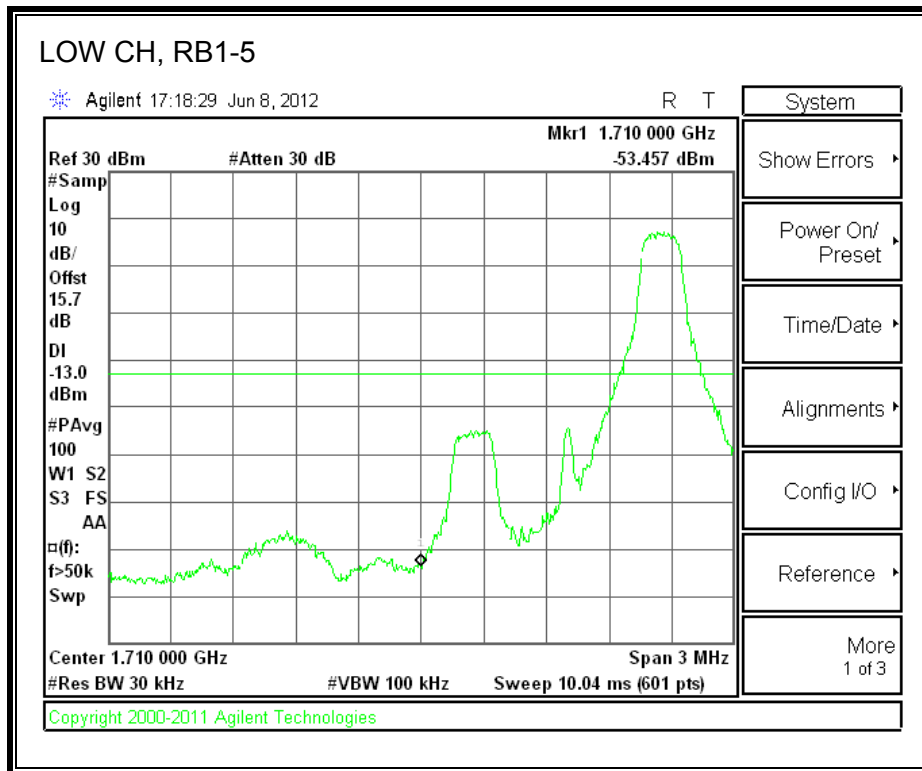

LTE 16QAM Band 2 (1.4 MHz BAND WIDTH)

LTE QPSK Band 2 (3.0 MHz BAND WIDTH)

LTE 16QAM Band 2 (3.0 MHz BAND WIDTH)

LTE QPSK Band 5 (5.0 MHz BAND WIDTH)

LTE 16QAM Band 2 (5.0 MHz BAND WIDTH)

LTE QPSK Band 2 (10.0 MHz BAND WIDTH)

LTE 16QAM Band 2 (10.0 MHz BAND WIDTH)

LTE QPSK Band 2 (15.0 MHz BAND WIDTH)

LTE 16QAM Band 2 (15.0 MHz BAND WIDTH)

LTE QPSK Band 2 (20.0 MHz BAND WIDTH)

LTE 16QAM Band 2 (20.0 MHz BAND WIDTH)

8.2.8. A1428 UAT PORT LTE BAND 4

LTE QPSK Band 4 (1.4 MHz BAND WIDTH)

LTE 16QAM Band 4 (1.4 MHz BAND WIDTH)

LTE QPSK Band 4 (3.0 MHz BAND WIDTH)

LTE 16QAM Band 4 (3.0 MHz BAND WIDTH)

LTE QPSK Band 4 (5.0 MHz BAND WIDTH)

LTE 16QAM Band 4 (5.0 MHz BAND WIDTH)

LTE QPSK Band 4 (10.0 MHz BAND WIDTH)

LTE 16QAM Band 4 (10.0 MHz BAND WIDTH)

LTE QPSK Band 4 (15.0 MHz BAND WIDTH)

LTE 16QAM Band 4 (15.0 MHz BAND WIDTH)

LTE QPSK Band 4 (20.0 MHz BAND WIDTH)

LTE 16QAM Band 4 (20.0 MHz BAND WIDTH)