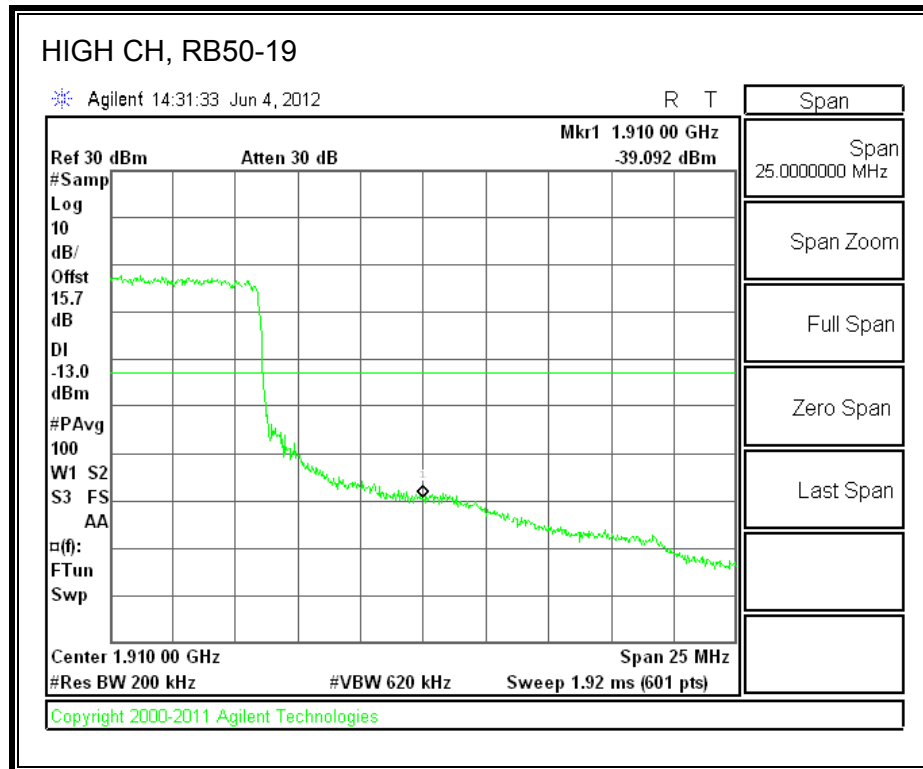

LTE 16QAM Band 2 (1.4 MHz BAND WIDTH)

LTE QPSK Band 2 (3.0 MHz BAND WIDTH)

LTE 16QAM Band 2 (3.0 MHz BAND WIDTH)

LTE QPSK Band 5 (5.0 MHz BAND WIDTH)

LTE 16QAM Band 2 (5.0 MHz BAND WIDTH)

LTE QPSK Band 2 (10.0 MHz BAND WIDTH)

LTE 16QAM Band 2 (10.0 MHz BAND WIDTH)

LTE QPSK Band 2 (15.0 MHz BAND WIDTH)

LTE 16QAM Band 2 (15.0 MHz BAND WIDTH)

LTE QPSK Band 2 (20.0 MHz BAND WIDTH)

LTE 16QAM Band 2 (20.0 MHz BAND WIDTH)

8.2.8. A1428 UAT PORT LTE BAND 4

LTE QPSK Band 4 (1.4 MHz BAND WIDTH)

LTE 16QAM Band 4 (1.4 MHz BAND WIDTH)

LTE QPSK Band 4 (3.0 MHz BAND WIDTH)

LTE 16QAM Band 4 (3.0 MHz BAND WIDTH)

LTE QPSK Band 4 (5.0 MHz BAND WIDTH)

LTE 16QAM Band 4 (5.0 MHz BAND WIDTH)