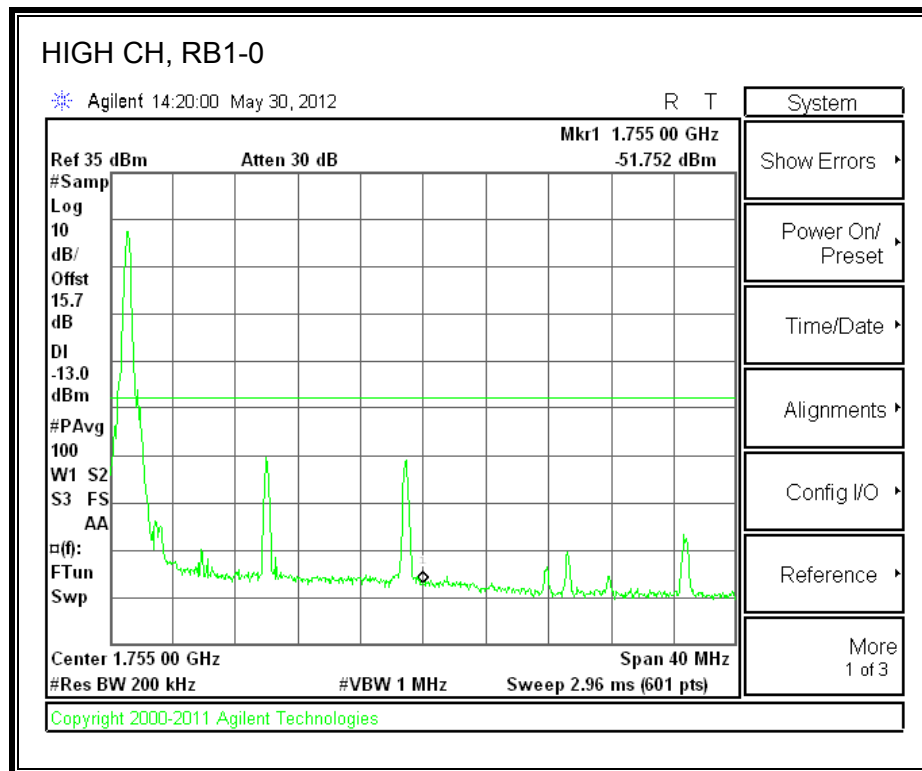

LTE QPSK Band 4 (20.0 MHz BAND WIDTH)

LTE 16QAM Band 4 (20.0 MHz BAND WIDTH)

8.2.3. A1428 LAT PORT LTE BAND 17

LTE QPSK Band 17 (5.0 MHz BAND WIDTH)

LTE 16QAM Band 17 (5.0 MHz BAND WIDTH)

LTE QPSK Band 17 (10.0 MHz BAND WIDTH)

LTE 16QAM Band 17 (10.0 MHz BAND WIDTH)

8.2.4. A1428 LAT PORT LTE BAND 5

LTE QPSK Band 5 (1.4 MHz BAND WIDTH)

LTE 16QAM Band 4 (1.4 MHz BAND WIDTH)

LTE QPSK Band 5 (3.0 MHz BAND WIDTH)

LTE 16QAM Band 5 (3.0 MHz BAND WIDTH)