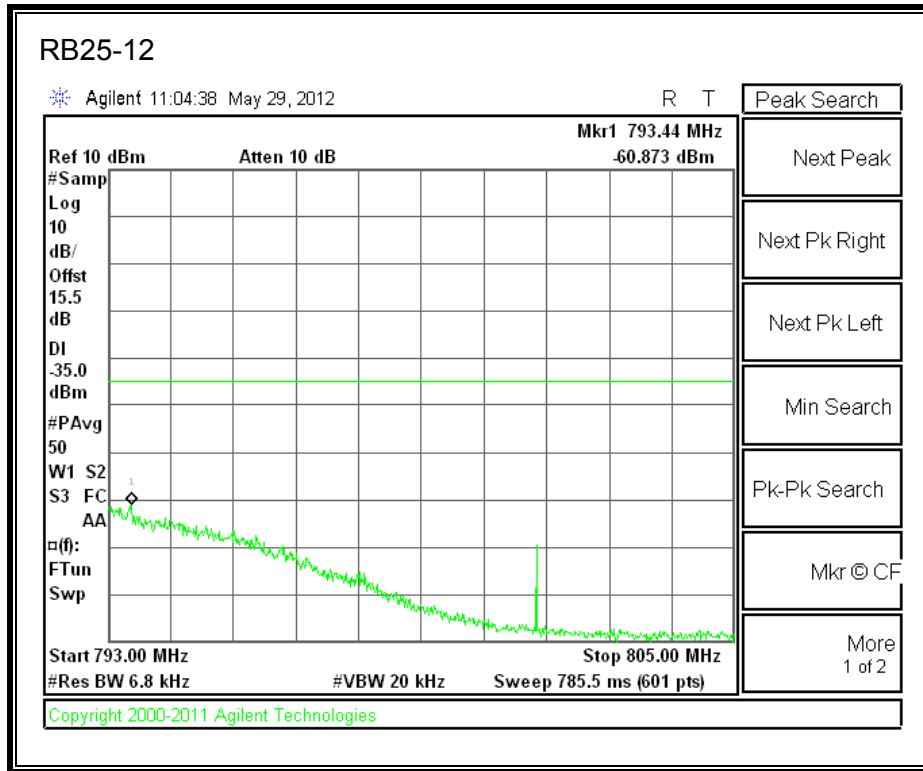

LTE 16QAM 784.5MHz Band 13, 763-775MHz (5MHz Bandwidth)

LTE QPSK 784.5MHz Band 13, 793 - 805MHz (5MHz Bandwidth)

LTE 16QAM 784.5MHz Band 13, 793 - 805MHz (5MHz Bandwidth)

LTE QPSK 782MHz Band 13, 775 - 777MHz (10MHz Bandwidth)

LTE 16QAM Band 13, 775 - 777MHz (10MHz Bandwidth)

LTE QPSK 782MHz Band 13, 783 - 793MHz (10MHz Bandwidth)

LTE 16QAM Band 13, 782MHz 783 - 793MHz (10MHz Bandwidth)

LTE QPSK 782MHz Band 13, 763 - 775MHz (10MHz Bandwidth)

LTE QPSK Band 13, 793 - 805MHz (10MHz Bandwidth)

LTE 16QAM Band 13, 793 - 805MHz (10MHz Bandwidth)

8.2.6. A1429 UAT PORT LTE BAND 25

LTE QPSK Band 25 (1.4 MHz BAND WIDTH)

LTE 16QAM Band 25 (1.4 MHz BAND WIDTH)