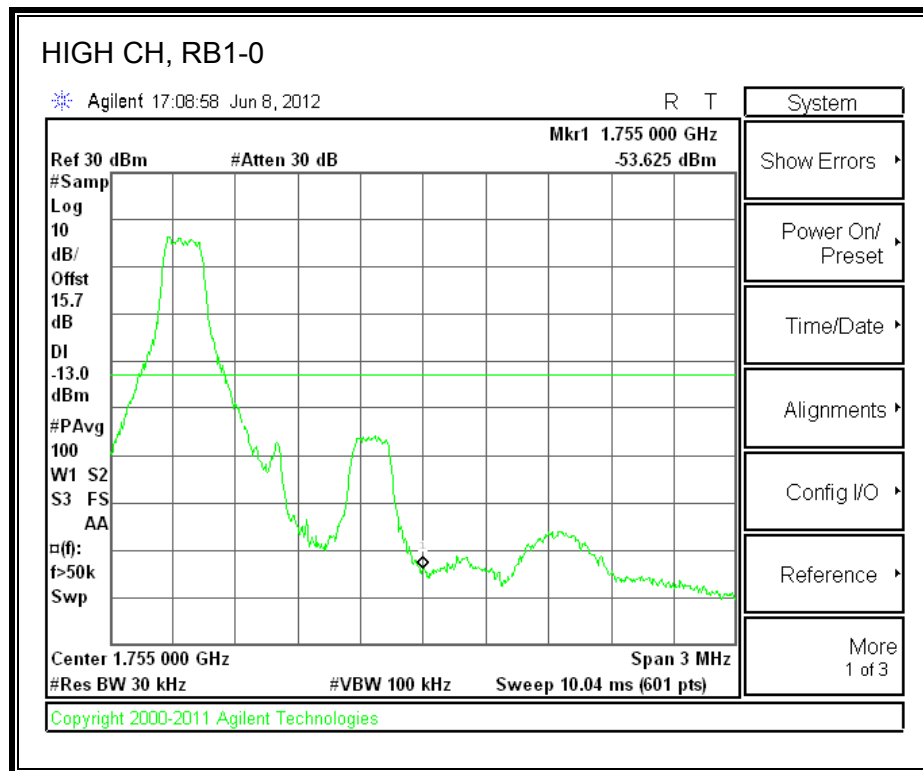

LTE 16QAM Band 2 (10.0 MHz BAND WIDTH)

LTE QPSK Band 2 (15.0 MHz BAND WIDTH)

LTE 16QAM Band 2 (15.0 MHz BAND WIDTH)

LTE QPSK Band 2 (20.0 MHz BAND WIDTH)

LTE 16QAM Band 2 (20.0 MHz BAND WIDTH)

8.2.8. A1428 UAT PORT LTE BAND 4

LTE QPSK Band 4 (1.4 MHz BAND WIDTH)

LTE 16QAM Band 4 (1.4 MHz BAND WIDTH)

LTE QPSK Band 4 (3.0 MHz BAND WIDTH)

LTE 16QAM Band 4 (3.0 MHz BAND WIDTH)

LTE QPSK Band 4 (5.0 MHz BAND WIDTH)

LTE 16QAM Band 4 (5.0 MHz BAND WIDTH)

LTE QPSK Band 4 (10.0 MHz BAND WIDTH)

LTE 16QAM Band 4 (10.0 MHz BAND WIDTH)

LTE QPSK Band 4 (15.0 MHz BAND WIDTH)

LTE 16QAM Band 4 (15.0 MHz BAND WIDTH)

LTE QPSK Band 4 (20.0 MHz BAND WIDTH)

LTE 16QAM Band 4 (20.0 MHz BAND WIDTH)