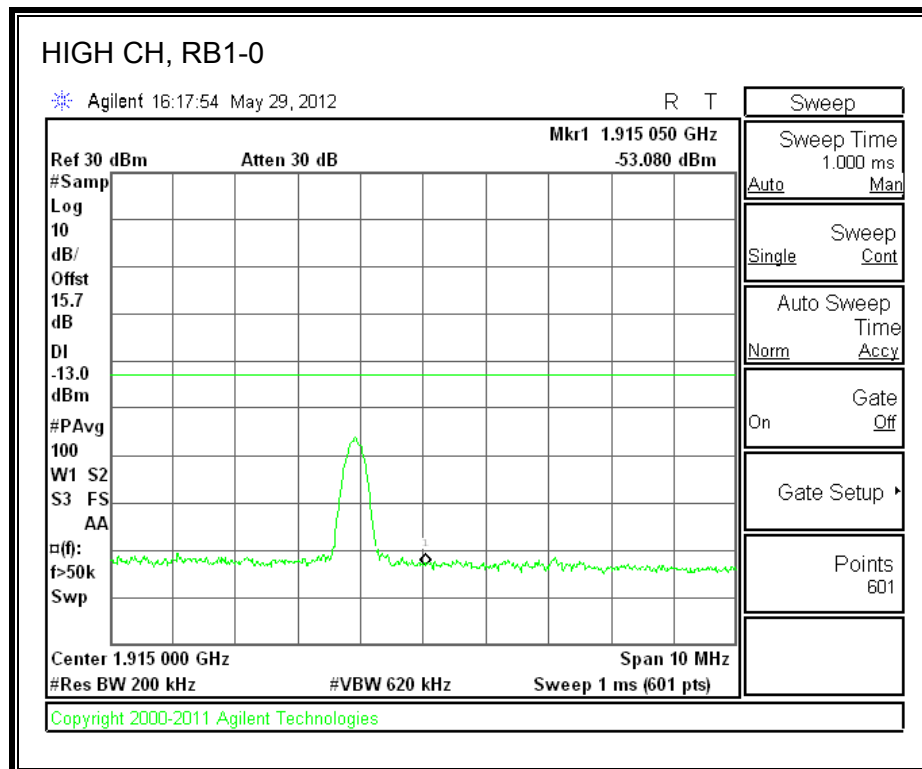

LTE QPSK Band 25 (15.0 MHz BAND WIDTH)

LTE 16QAM Band 2 (15.0 MHz BAND WIDTH)

LTE QPSK Band 25 (20.0 MHz BAND WIDTH)

LTE 16QAM Band 25 (20.0 MHz BAND WIDTH)

8.2.7. A1428 LAT PORT LTE BAND 2

LTE QPSK Band 2 (1.4 MHz BAND WIDTH)

LTE 16QAM Band 2 (1.4 MHz BAND WIDTH)

LTE QPSK Band 2 (3.0 MHz BAND WIDTH)

LTE 16QAM Band 2 (3.0 MHz BAND WIDTH)

LTE QPSK Band 5 (5.0 MHz BAND WIDTH)

LTE 16QAM Band 2 (5.0 MHz BAND WIDTH)

LTE QPSK Band 2 (10.0 MHz BAND WIDTH)