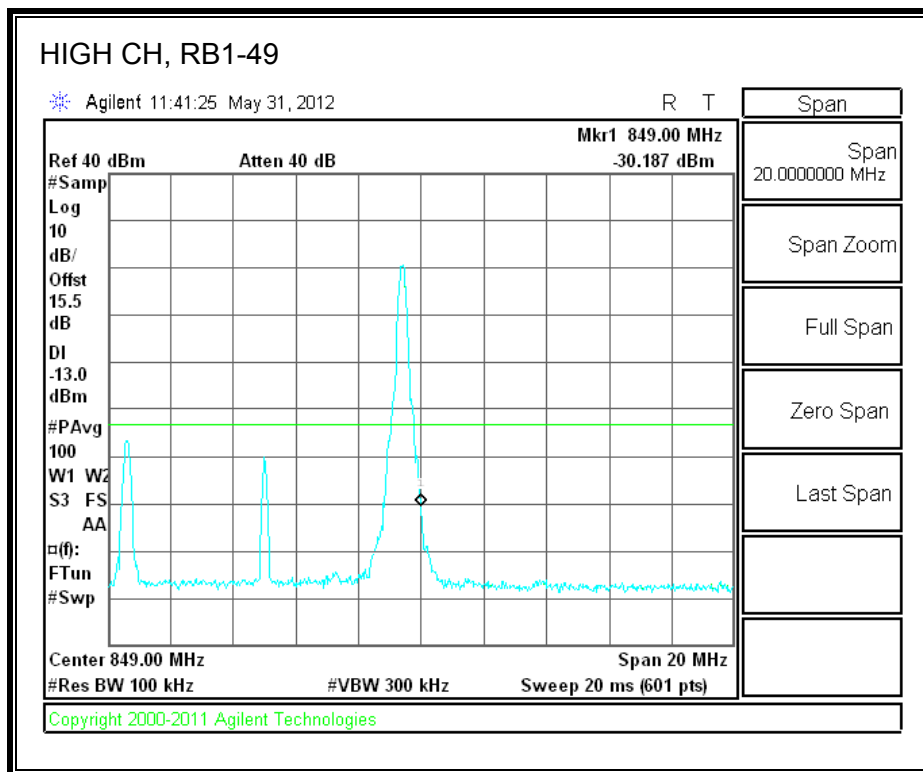

LTE 16QAM Band 17 (10.0 MHz BAND WIDTH)

8.2.4. A1428 LAT PORT LTE BAND 5

LTE QPSK Band 5 (1.4 MHz BAND WIDTH)

LTE 16QAM Band 4 (1.4 MHz BAND WIDTH)

LTE QPSK Band 5 (3.0 MHz BAND WIDTH)

LTE 16QAM Band 5 (3.0 MHz BAND WIDTH)

LTE QPSK Band 5 (5.0 MHz BAND WIDTH)

LTE 16QAM Band 5 (5.0 MHz BAND WIDTH)

LTE QPSK Band 5 (10.0 MHz BAND WIDTH)

LTE 16QAM Band 5 (10.0 MHz BAND WIDTH)

8.2.5. A1429 LAT PORT LTE BAND 13

LTE QPSK 779.5 MHz Band 13, 775 – 777MHz (5MHz Bandwidth)

LTE 16QAM 779.5MHz Band 13, 775 - 777MHz (5MHz Bandwidth)

LTE QPSK 779.5MHz Band 13, 783 - 793MHz (5MHz Bandwidth)

LTE 16QAM 779.5MHz Band 13, 783 - 793MHz (5MHz Bandwidth)

LTE QPSK 779.5MHz Band 13, 763 - 775MHz (5MHz Bandwidth)