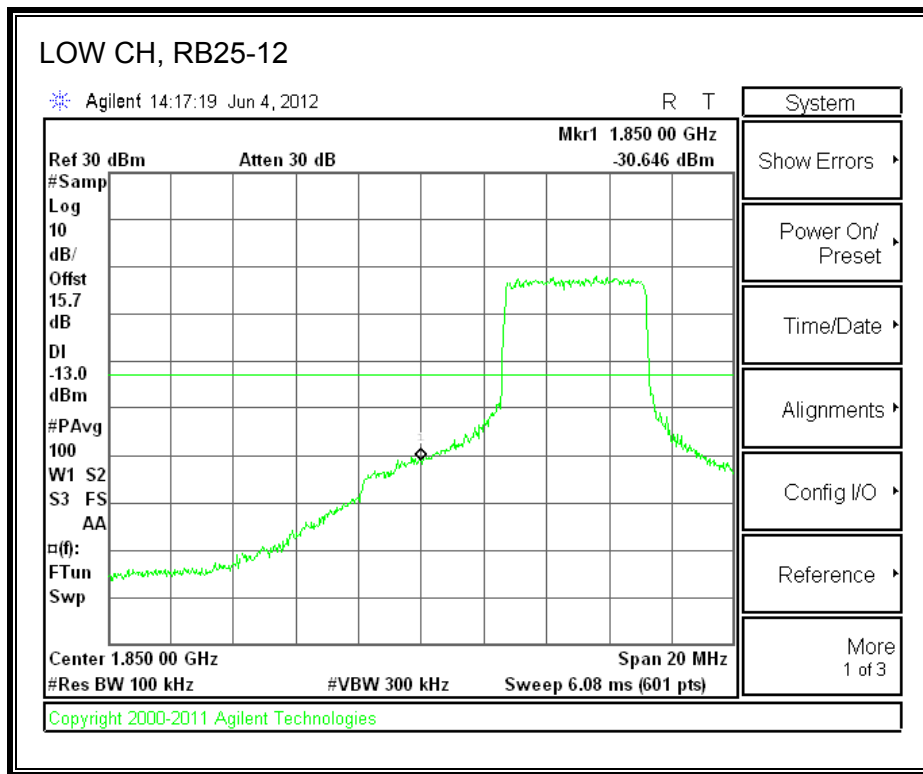

LTE QPSK Band 25 (15.0 MHz BAND WIDTH)

LTE 16QAM Band 2 (15.0 MHz BAND WIDTH)

LTE QPSK Band 25 (20.0 MHz BAND WIDTH)

LTE 16QAM Band 25 (20.0 MHz BAND WIDTH)

8.2.7. A1428 LAT PORT LTE BAND 2

LTE QPSK Band 2 (1.4 MHz BAND WIDTH)

LTE 16QAM Band 2 (1.4 MHz BAND WIDTH)

LTE QPSK Band 2 (3.0 MHz BAND WIDTH)

LTE 16QAM Band 2 (3.0 MHz BAND WIDTH)

LTE QPSK Band 5 (5.0 MHz BAND WIDTH)

LTE 16QAM Band 2 (5.0 MHz BAND WIDTH)

LTE QPSK Band 2 (10.0 MHz BAND WIDTH)

LTE 16QAM Band 2 (10.0 MHz BAND WIDTH)

LTE QPSK Band 2 (15.0 MHz BAND WIDTH)

LTE 16QAM Band 2 (15.0 MHz BAND WIDTH)

LTE QPSK Band 2 (20.0 MHz BAND WIDTH)

LTE 16QAM Band 2 (20.0 MHz BAND WIDTH)

8.2.8. A1428 UAT PORT LTE BAND 4