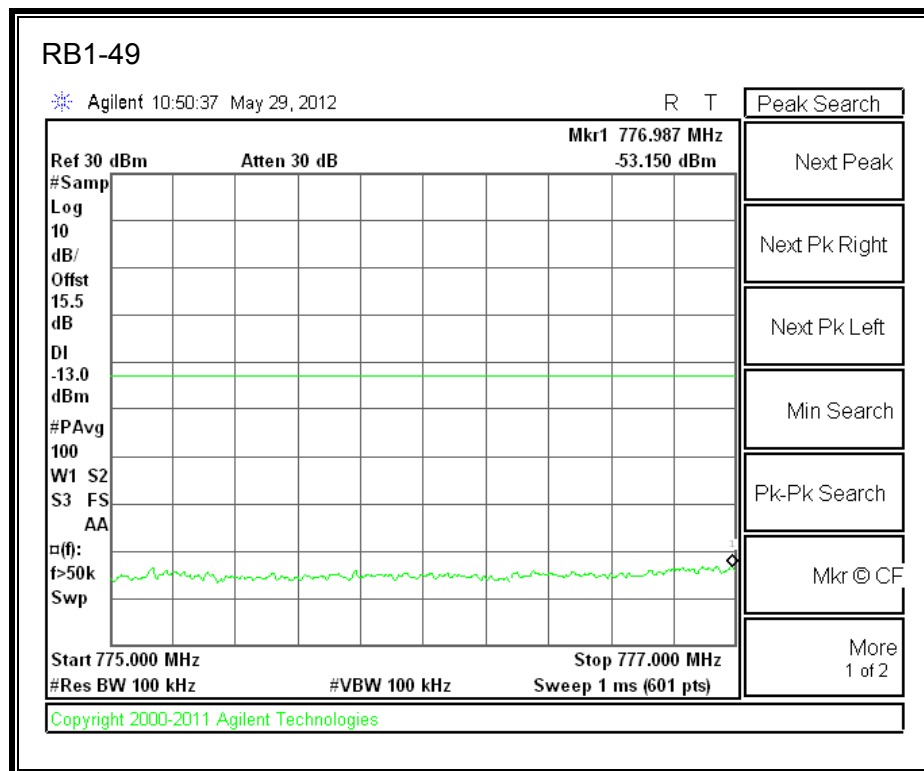

LTE 16QAM 784.5MHz Band 13, 775 - 777MHz (5MHz Bandwidth)

LTE QPSK 784.5MHz Band 13, 783 - 793MHz (5MHz Bandwidth)

LTE 16QAM 784.5MHz Band 13, 783 - 793MHz (5MHz Bandwidth)

LTE QPSK 784.5MHz Band 13, 763 - 775MHz (5MHz Bandwidth)

LTE 16QAM 784.5MHz Band 13, 763-775MHz (5MHz Bandwidth)

LTE QPSK 784.5MHz Band 13, 793 - 805MHz (5MHz Bandwidth)

LTE 16QAM 784.5MHz Band 13, 793 - 805MHz (5MHz Bandwidth)

LTE QPSK 782MHz Band 13, 775 - 777MHz (10MHz Bandwidth)

LTE 16QAM Band 13, 775 - 777MHz (10MHz Bandwidth)

LTE QPSK 782MHz Band 13, 783 - 793MHz (10MHz Bandwidth)

LTE 16QAM Band 13, 782MHz 783 - 793MHz (10MHz Bandwidth)

LTE QPSK 782MHz Band 13, 763 - 775MHz (10MHz Bandwidth)

LTE QPSK Band 13, 793 - 805MHz (10MHz Bandwidth)

LTE 16QAM Band 13, 793 - 805MHz (10MHz Bandwidth)

8.2.6. A1429 UAT PORT LTE BAND 25

LTE QPSK Band 25 (1.4 MHz BAND WIDTH)

LTE 16QAM Band 25 (1.4 MHz BAND WIDTH)