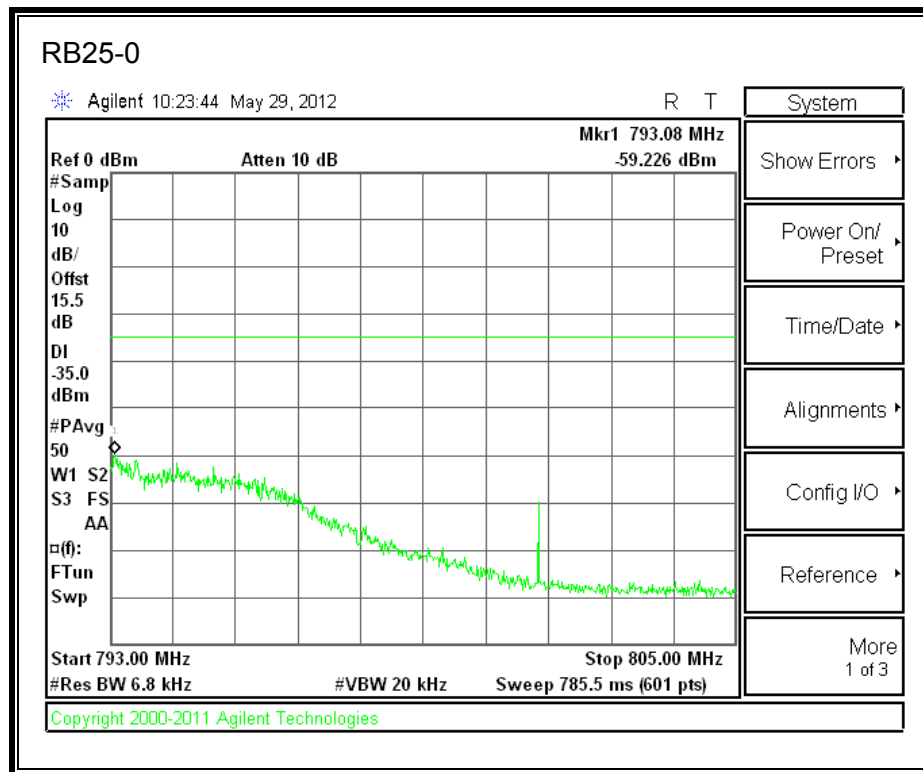

LTE 16QAM 779.5MHz Band 13, 763-775MHz (5MHz Bandwidth)

LTE QPSK 779.5MHz Band 13, 793 - 805MHz (5MHz Bandwidth)

LTE 16QAM 779.5MHz Band 13, 793 - 805MHz (5MHz Bandwidth)

LTE QPSK 782 MHz Band 13, 775 - 777MHz (5MHz Bandwidth)

LTE 16QAM 782MHz Band 13, 775 - 777MHz (5MHz Bandwidth)

LTE QPSK 782MHz Band 13, 783 - 793MHz (5MHz Bandwidth)

LTE 16QAM 782MHz Band 13, 783 - 793MHz (5MHz Bandwidth)

LTE QPSK 782MHz Band 13, 763 - 775MHz (5MHz Bandwidth)

LTE 16QAM 782MHz Band 13, 763-775MHz (5MHz Bandwidth)

LTE QPSK 782MHz Band 13, 793 - 805MHz (5MHz Bandwidth)

LTE 16QAM 7825MHz Band 13, 793 - 805MHz (5MHz Bandwidth)

LTE QPSK 784.5 MHz Band 13, 775 - 777MHz (5MHz Bandwidth)