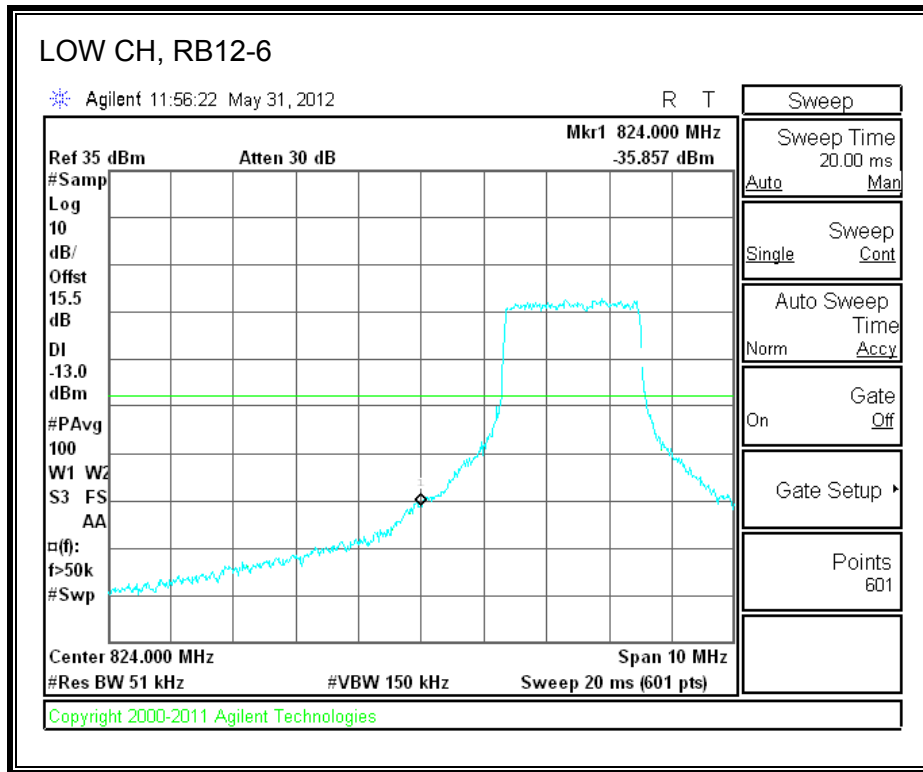

LTE 16QAM Band 17 (10.0 MHz BAND WIDTH)

8.2.4. A1428 LAT PORT LTE BAND 5

LTE QPSK Band 5 (1.4 MHz BAND WIDTH)

LTE 16QAM Band 4 (1.4 MHz BAND WIDTH)

LTE QPSK Band 5 (3.0 MHz BAND WIDTH)

LTE 16QAM Band 5 (3.0 MHz BAND WIDTH)

LTE QPSK Band 5 (5.0 MHz BAND WIDTH)

LTE 16QAM Band 5 (5.0 MHz BAND WIDTH)

LTE QPSK Band 5 (10.0 MHz BAND WIDTH)

LTE 16QAM Band 5 (10.0 MHz BAND WIDTH)

8.2.5. A1429 LAT PORT LTE BAND 13

LTE QPSK 779.5 MHz Band 13, 775 – 777MHz (5MHz Bandwidth)

LTE 16QAM 779.5MHz Band 13, 775 - 777MHz (5MHz Bandwidth)

LTE QPSK 779.5MHz Band 13, 783 - 793MHz (5MHz Bandwidth)

LTE 16QAM 779.5MHz Band 13, 783 - 793MHz (5MHz Bandwidth)

LTE QPSK 779.5MHz Band 13, 763 - 775MHz (5MHz Bandwidth)