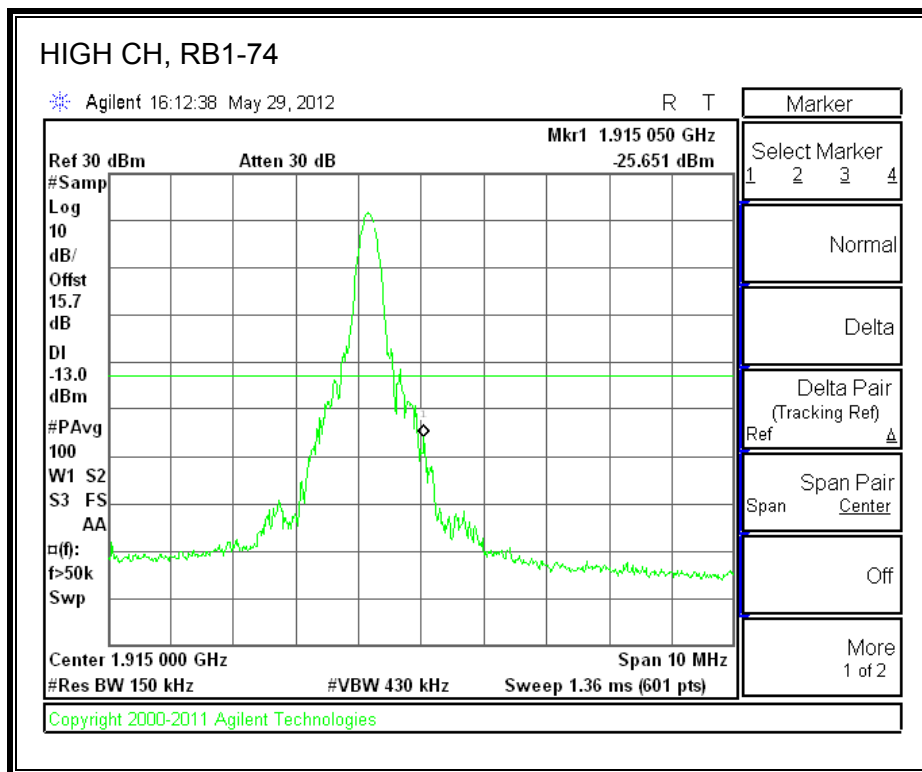

LTE QPSK Band 25 (3.0 MHz BAND WIDTH)

LTE 16QAM Band 25 (3.0 MHz BAND WIDTH)

LTE QPSK Band 25 (5.0 MHz BAND WIDTH)

LTE 16QAM Band 25 (5.0 MHz BAND WIDTH)

LTE QPSK Band 25 (10.0 MHz BAND WIDTH)

LTE 16QAM Band 25 (10.0 MHz BAND WIDTH)

LTE QPSK Band 25 (15.0 MHz BAND WIDTH)

LTE 16QAM Band 2 (15.0 MHz BAND WIDTH)

LTE QPSK Band 25 (20.0 MHz BAND WIDTH)

LTE 16QAM Band 25 (20.0 MHz BAND WIDTH)

8.2.7. A1428 LAT PORT LTE BAND 2

LTE QPSK Band 2 (1.4 MHz BAND WIDTH)

LTE 16QAM Band 2 (1.4 MHz BAND WIDTH)

LTE QPSK Band 2 (3.0 MHz BAND WIDTH)

LTE 16QAM Band 2 (3.0 MHz BAND WIDTH)

LTE QPSK Band 5 (5.0 MHz BAND WIDTH)

LTE 16QAM Band 2 (5.0 MHz BAND WIDTH)

LTE QPSK Band 2 (10.0 MHz BAND WIDTH)

LTE 16QAM Band 2 (10.0 MHz BAND WIDTH)

LTE QPSK Band 2 (15.0 MHz BAND WIDTH)

LTE 16QAM Band 2 (15.0 MHz BAND WIDTH)

LTE QPSK Band 2 (20.0 MHz BAND WIDTH)

LTE 16QAM Band 2 (20.0 MHz BAND WIDTH)

8.2.8. A1428 UAT PORT LTE BAND 4