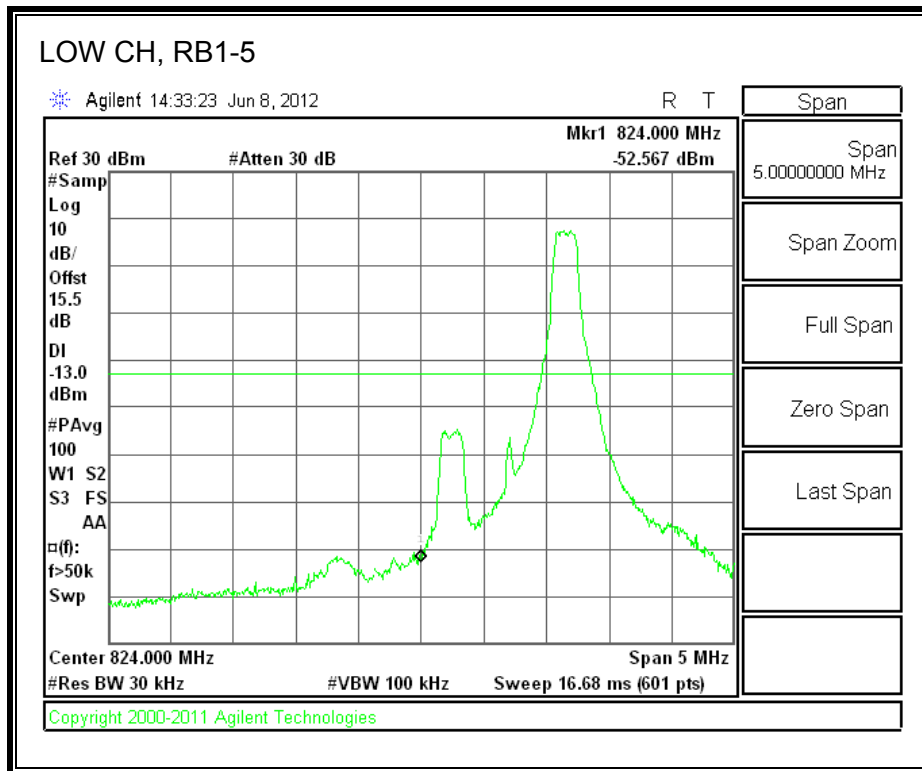

LTE 16QAM Band 17 (10.0 MHz BAND WIDTH)

8.2.4. A1428 LAT PORT LTE BAND 5

LTE QPSK Band 5 (1.4 MHz BAND WIDTH)

LTE 16QAM Band 4 (1.4 MHz BAND WIDTH)

LTE QPSK Band 5 (3.0 MHz BAND WIDTH)

LTE 16QAM Band 5 (3.0 MHz BAND WIDTH)

LTE QPSK Band 5 (5.0 MHz BAND WIDTH)

LTE 16QAM Band 5 (5.0 MHz BAND WIDTH)

LTE QPSK Band 5 (10.0 MHz BAND WIDTH)

LTE 16QAM Band 5 (10.0 MHz BAND WIDTH)

8.2.5. A1429 LAT PORT LTE BAND 13

LTE QPSK 779.5 MHz Band 13, 775 – 777MHz (5MHz Bandwidth)

LTE 16QAM 779.5MHz Band 13, 775 - 777MHz (5MHz Bandwidth)

LTE QPSK 779.5MHz Band 13, 783 - 793MHz (5MHz Bandwidth)

LTE 16QAM 779.5MHz Band 13, 783 - 793MHz (5MHz Bandwidth)

LTE QPSK 779.5MHz Band 13, 763 - 775MHz (5MHz Bandwidth)