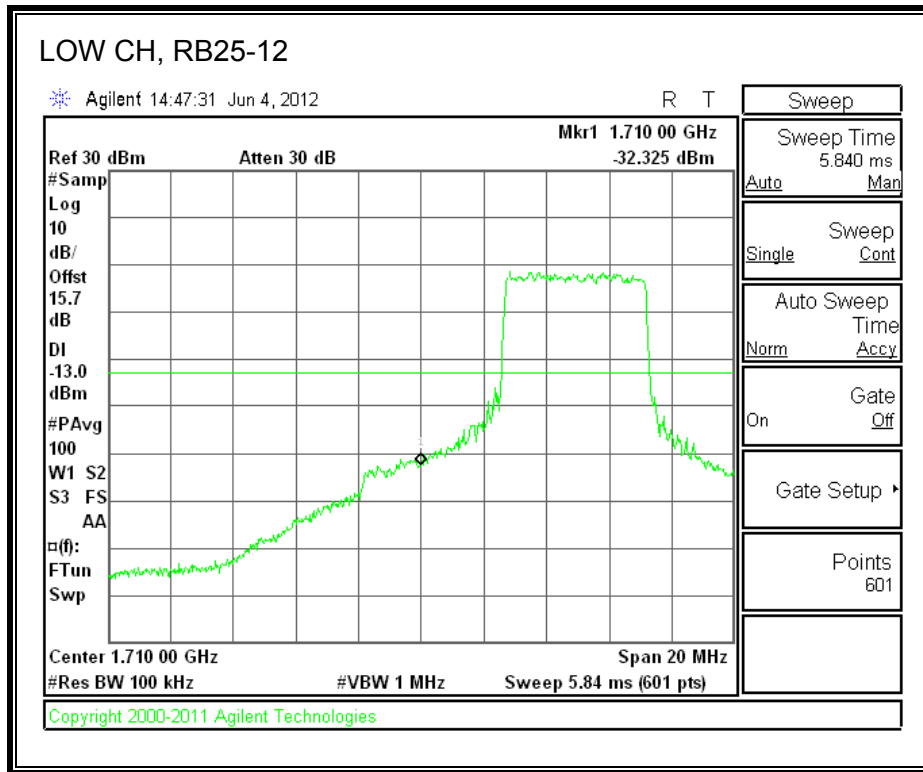

LTE 16QAM Band 2 (10.0 MHz BAND WIDTH)

LTE QPSK Band 2 (15.0 MHz BAND WIDTH)

LTE 16QAM Band 2 (15.0 MHz BAND WIDTH)

LTE QPSK Band 2 (20.0 MHz BAND WIDTH)

LTE 16QAM Band 2 (20.0 MHz BAND WIDTH)

8.2.8. A1428 UAT PORT LTE BAND 4

LTE QPSK Band 4 (1.4 MHz BAND WIDTH)

LTE 16QAM Band 4 (1.4 MHz BAND WIDTH)

LTE QPSK Band 4 (3.0 MHz BAND WIDTH)

LTE 16QAM Band 4 (3.0 MHz BAND WIDTH)

LTE QPSK Band 4 (5.0 MHz BAND WIDTH)

LTE 16QAM Band 4 (5.0 MHz BAND WIDTH)

LTE QPSK Band 4 (10.0 MHz BAND WIDTH)

LTE 16QAM Band 4 (10.0 MHz BAND WIDTH)

LTE QPSK Band 4 (15.0 MHz BAND WIDTH)

LTE 16QAM Band 4 (15.0 MHz BAND WIDTH)

LTE QPSK Band 4 (20.0 MHz BAND WIDTH)

LTE 16QAM Band 4 (20.0 MHz BAND WIDTH)