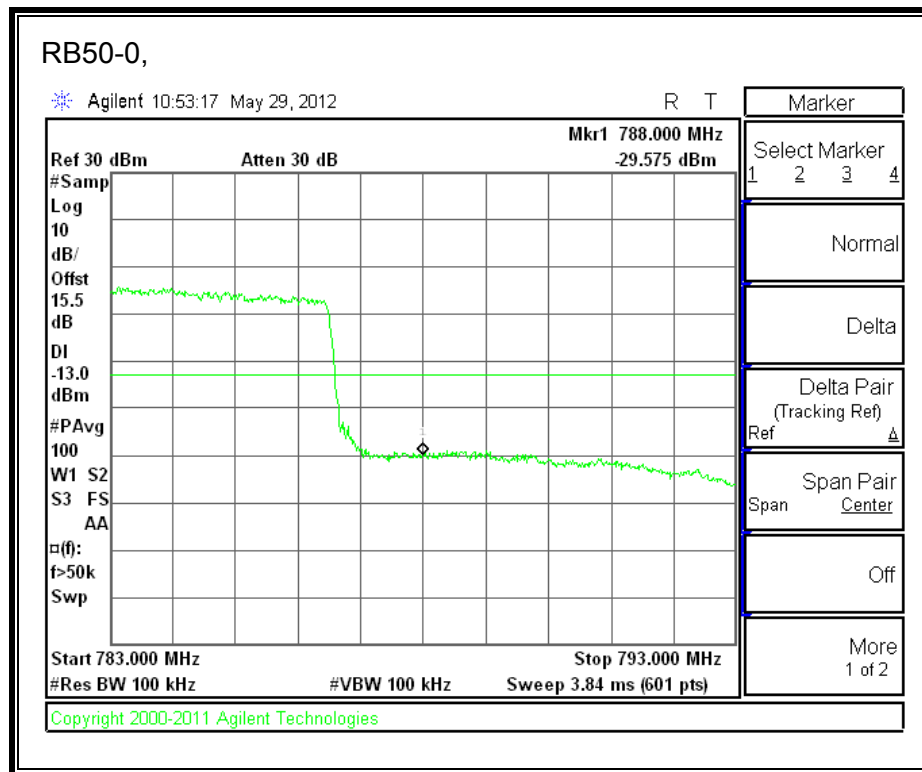

LTE 16QAM 784.5MHz Band 13, 775 - 777MHz (5MHz Bandwidth)

LTE QPSK 784.5MHz Band 13, 783 - 793MHz (5MHz Bandwidth)

LTE 16QAM 784.5MHz Band 13, 783 - 793MHz (5MHz Bandwidth)

LTE QPSK 784.5MHz Band 13, 763 - 775MHz (5MHz Bandwidth)

LTE 16QAM 784.5MHz Band 13, 763-775MHz (5MHz Bandwidth)

LTE QPSK 784.5MHz Band 13, 793 - 805MHz (5MHz Bandwidth)

LTE 16QAM 784.5MHz Band 13, 793 - 805MHz (5MHz Bandwidth)

LTE QPSK 782MHz Band 13, 775 - 777MHz (10MHz Bandwidth)

LTE 16QAM Band 13, 775 - 777MHz (10MHz Bandwidth)

LTE QPSK 782MHz Band 13, 783 - 793MHz (10MHz Bandwidth)

LTE 16QAM Band 13, 782MHz 783 - 793MHz (10MHz Bandwidth)

LTE QPSK 782MHz Band 13, 763 - 775MHz (10MHz Bandwidth)

LTE QPSK Band 13, 793 - 805MHz (10MHz Bandwidth)

LTE 16QAM Band 13, 793 - 805MHz (10MHz Bandwidth)

8.2.6. A1429 UAT PORT LTE BAND 25

LTE QPSK Band 25 (1.4 MHz BAND WIDTH)

LTE 16QAM Band 25 (1.4 MHz BAND WIDTH)