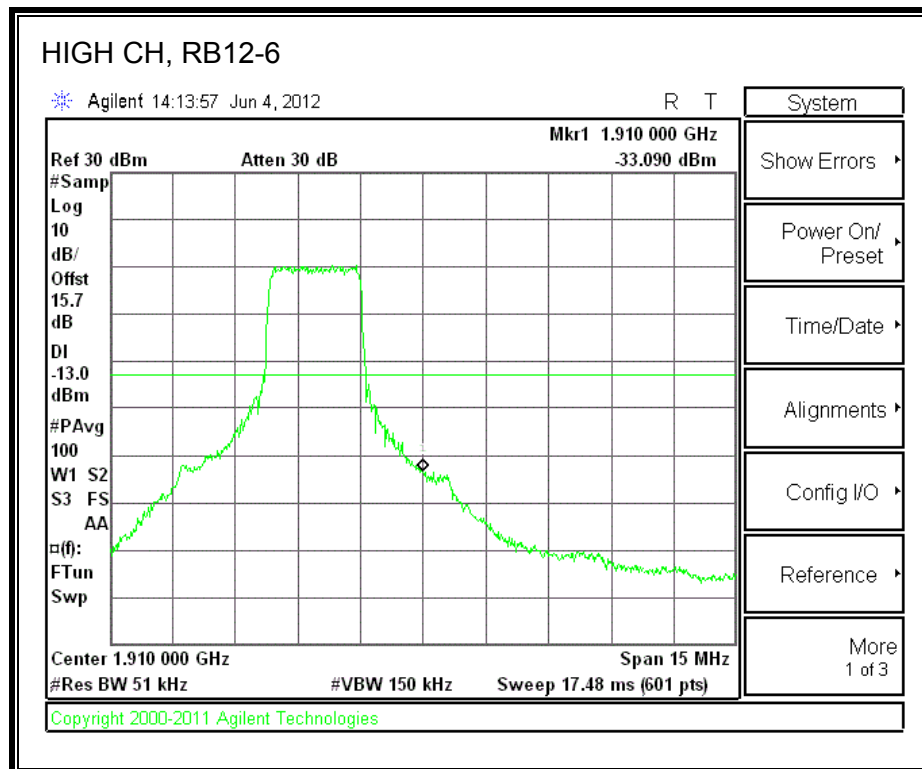

LTE QPSK Band 25 (15.0 MHz BAND WIDTH)

LTE 16QAM Band 2 (15.0 MHz BAND WIDTH)

LTE QPSK Band 25 (20.0 MHz BAND WIDTH)

LTE 16QAM Band 25 (20.0 MHz BAND WIDTH)

8.2.7. A1428 LAT PORT LTE BAND 2

LTE QPSK Band 2 (1.4 MHz BAND WIDTH)

LTE 16QAM Band 2 (1.4 MHz BAND WIDTH)

LTE QPSK Band 2 (3.0 MHz BAND WIDTH)

LTE 16QAM Band 2 (3.0 MHz BAND WIDTH)

LTE QPSK Band 5 (5.0 MHz BAND WIDTH)

LTE 16QAM Band 2 (5.0 MHz BAND WIDTH)

LTE QPSK Band 2 (10.0 MHz BAND WIDTH)

LTE 16QAM Band 2 (10.0 MHz BAND WIDTH)

LTE QPSK Band 2 (15.0 MHz BAND WIDTH)

LTE 16QAM Band 2 (15.0 MHz BAND WIDTH)

LTE QPSK Band 2 (20.0 MHz BAND WIDTH)

LTE 16QAM Band 2 (20.0 MHz BAND WIDTH)

8.2.8. A1428 UAT PORT LTE BAND 4