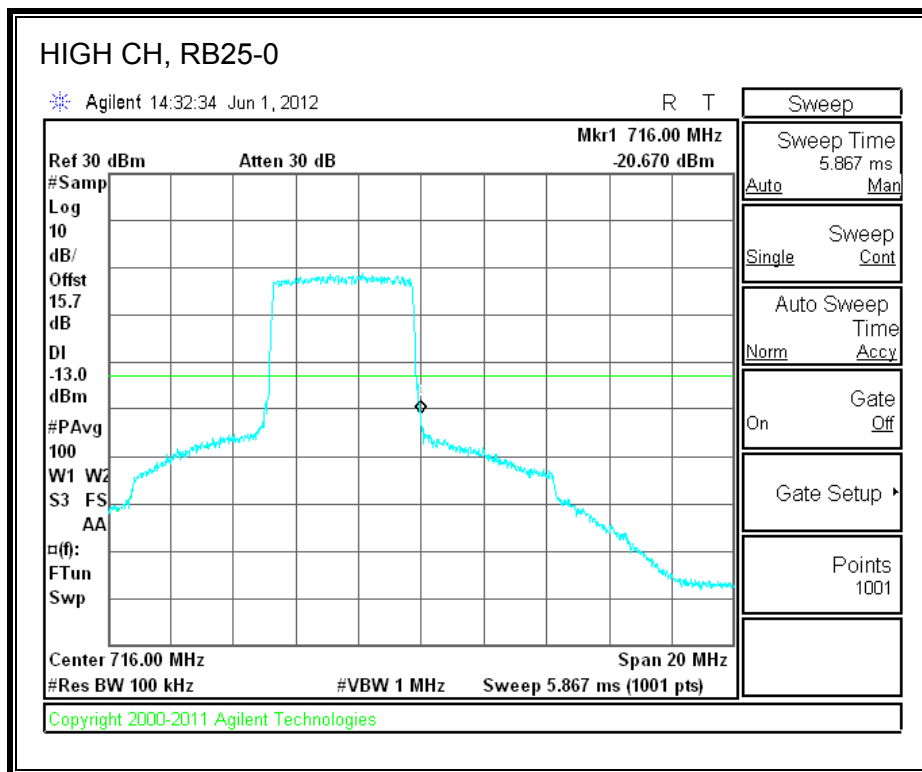

LTE QPSK Band 4 (1.4 MHz BAND WIDTH)

LTE 16QAM Band 4 (1.4 MHz BAND WIDTH)

LTE QPSK Band 4 (3.0 MHz BAND WIDTH)

LTE 16QAM Band 4 (3.0 MHz BAND WIDTH)

LTE QPSK Band 4 (5.0 MHz BAND WIDTH)

LTE 16QAM Band 4 (5.0 MHz BAND WIDTH)

LTE QPSK Band 4 (10.0 MHz BAND WIDTH)

LTE 16QAM Band 4 (10.0 MHz BAND WIDTH)

LTE QPSK Band 4 (15.0 MHz BAND WIDTH)

LTE 16QAM Band 4 (15.0 MHz BAND WIDTH)

LTE QPSK Band 4 (20.0 MHz BAND WIDTH)

LTE 16QAM Band 4 (20.0 MHz BAND WIDTH)

8.2.9. A1428 UAT PORT LTE BAND 17

LTE QPSK Band 17 (5.0 MHz BAND WIDTH)

LTE 16QAM Band 17 (5.0 MHz BAND WIDTH)

LTE QPSK Band 17 (10.0 MHz BAND WIDTH)

LTE 16QAM Band 17 (10.0 MHz BAND WIDTH)