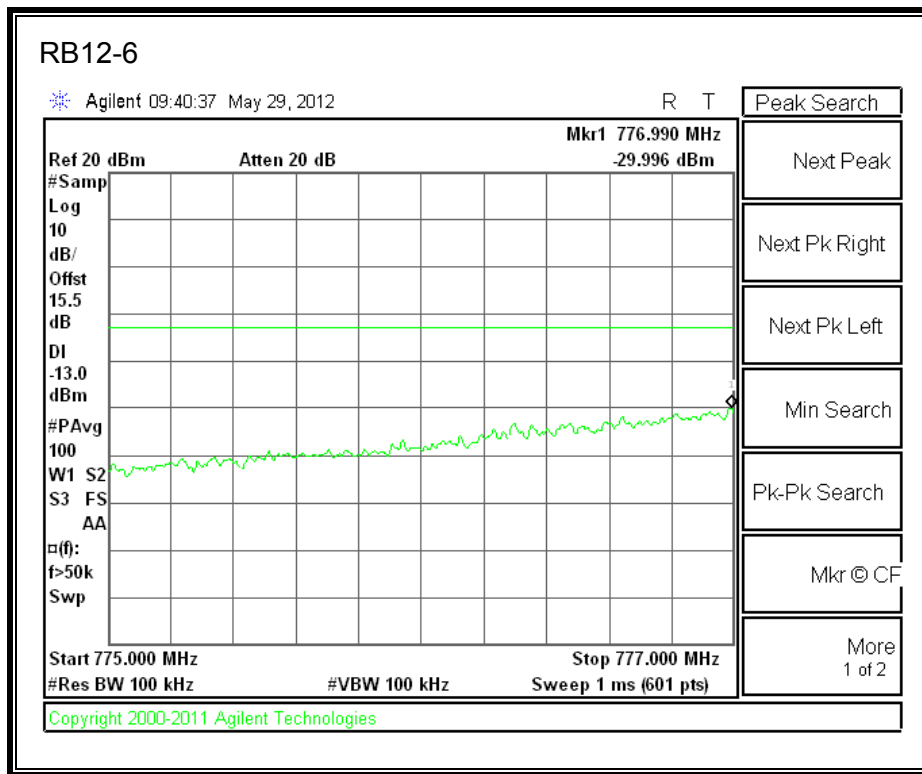

LTE 16QAM Band 17 (10.0 MHz BAND WIDTH)

8.2.4. A1428 LAT PORT LTE BAND 5

LTE QPSK Band 5 (1.4 MHz BAND WIDTH)

LTE 16QAM Band 4 (1.4 MHz BAND WIDTH)

LTE QPSK Band 5 (3.0 MHz BAND WIDTH)

LTE 16QAM Band 5 (3.0 MHz BAND WIDTH)

LTE QPSK Band 5 (5.0 MHz BAND WIDTH)

LTE 16QAM Band 5 (5.0 MHz BAND WIDTH)

LTE QPSK Band 5 (10.0 MHz BAND WIDTH)

LTE 16QAM Band 5 (10.0 MHz BAND WIDTH)

8.2.5. A1429 LAT PORT LTE BAND 13

LTE QPSK 779.5 MHz Band 13, 775 – 777MHz (5MHz Bandwidth)

LTE 16QAM 779.5MHz Band 13, 775 - 777MHz (5MHz Bandwidth)

LTE QPSK 779.5MHz Band 13, 783 - 793MHz (5MHz Bandwidth)

LTE 16QAM 779.5MHz Band 13, 783 - 793MHz (5MHz Bandwidth)

LTE QPSK 779.5MHz Band 13, 763 - 775MHz (5MHz Bandwidth)

LTE 16QAM 779.5MHz Band 13, 763-775MHz (5MHz Bandwidth)

LTE QPSK 779.5MHz Band 13, 793 - 805MHz (5MHz Bandwidth)

LTE 16QAM 779.5MHz Band 13, 793 - 805MHz (5MHz Bandwidth)

LTE QPSK 782 MHz Band 13, 775 - 777MHz (5MHz Bandwidth)