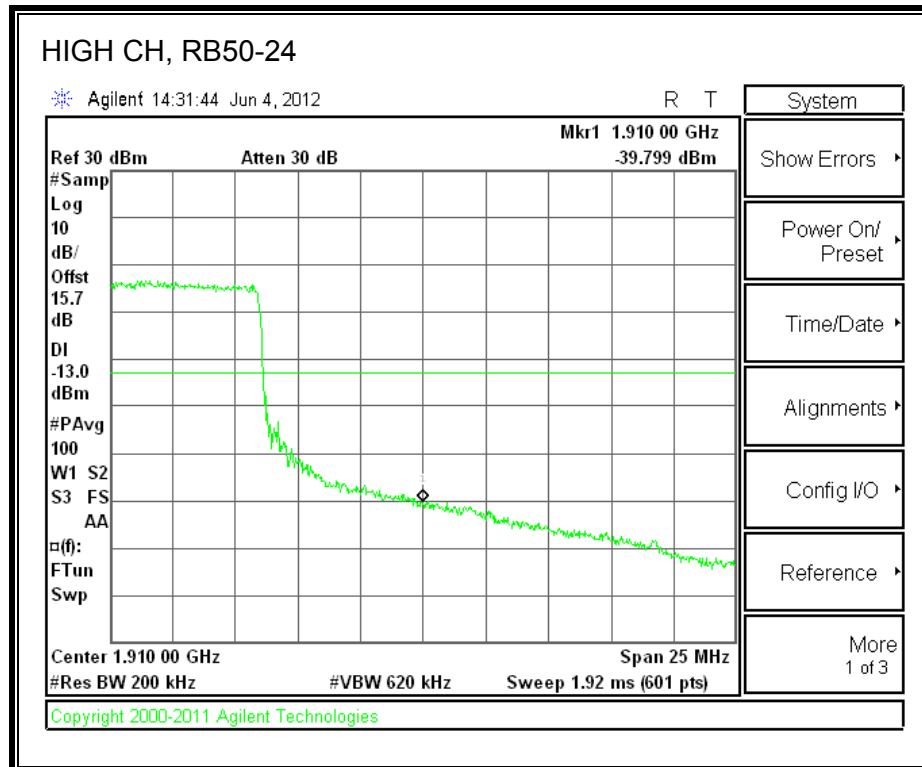

LTE 16QAM Band 2 (1.4 MHz BAND WIDTH)

LTE QPSK Band 2 (3.0 MHz BAND WIDTH)

LTE 16QAM Band 2 (3.0 MHz BAND WIDTH)

LTE QPSK Band 5 (5.0 MHz BAND WIDTH)

LTE 16QAM Band 2 (5.0 MHz BAND WIDTH)

LTE QPSK Band 2 (10.0 MHz BAND WIDTH)

LTE 16QAM Band 2 (10.0 MHz BAND WIDTH)

LTE QPSK Band 2 (15.0 MHz BAND WIDTH)

LTE 16QAM Band 2 (15.0 MHz BAND WIDTH)

LTE QPSK Band 2 (20.0 MHz BAND WIDTH)

LTE 16QAM Band 2 (20.0 MHz BAND WIDTH)

8.2.8. A1428 UAT PORT LTE BAND 4

LTE QPSK Band 4 (1.4 MHz BAND WIDTH)

LTE 16QAM Band 4 (1.4 MHz BAND WIDTH)

LTE QPSK Band 4 (3.0 MHz BAND WIDTH)

LTE 16QAM Band 4 (3.0 MHz BAND WIDTH)

LTE QPSK Band 4 (5.0 MHz BAND WIDTH)

LTE 16QAM Band 4 (5.0 MHz BAND WIDTH)