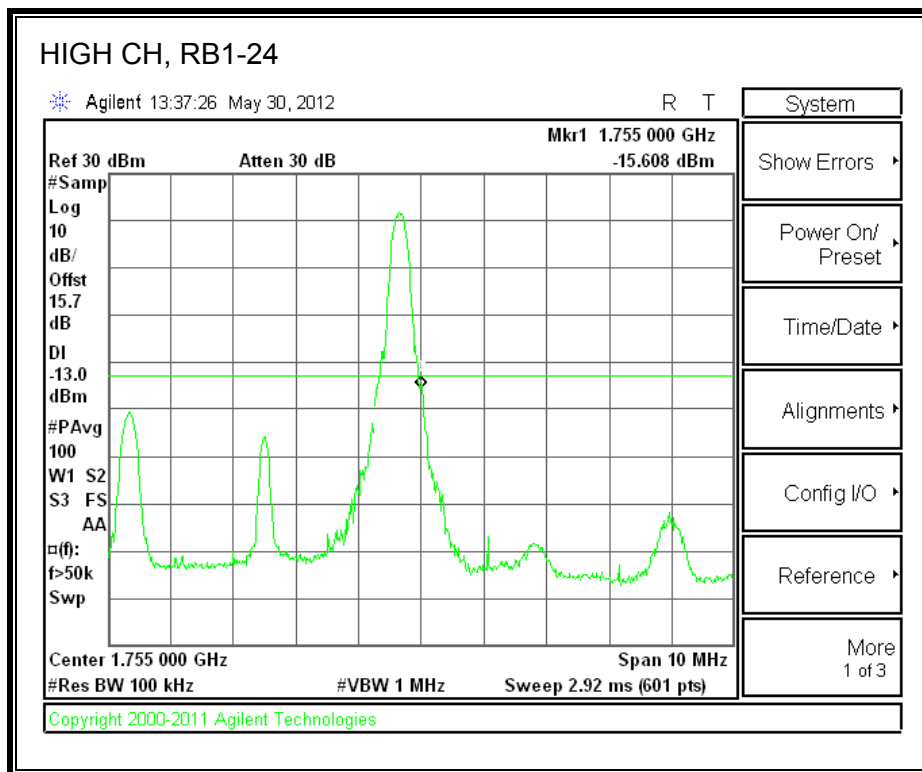

LTE QPSK Band 4 (5.0 MHz BAND WIDTH)

LTE 16QAM Band 4 (5.0 MHz BAND WIDTH)

LTE QPSK Band 4 (10.0 MHz BAND WIDTH)

LTE 16QAM Band 4 (10.0 MHz BAND WIDTH)

LTE QPSK Band 4 (15.0 MHz BAND WIDTH)

LTE 16QAM Band 4 (15.0 MHz BAND WIDTH)

LTE QPSK Band 4 (20.0 MHz BAND WIDTH)

LTE 16QAM Band 4 (20.0 MHz BAND WIDTH)

8.2.3. A1428 LAT PORT LTE BAND 17

LTE QPSK Band 17 (5.0 MHz BAND WIDTH)

LTE 16QAM Band 17 (5.0 MHz BAND WIDTH)

LTE QPSK Band 17 (10.0 MHz BAND WIDTH)