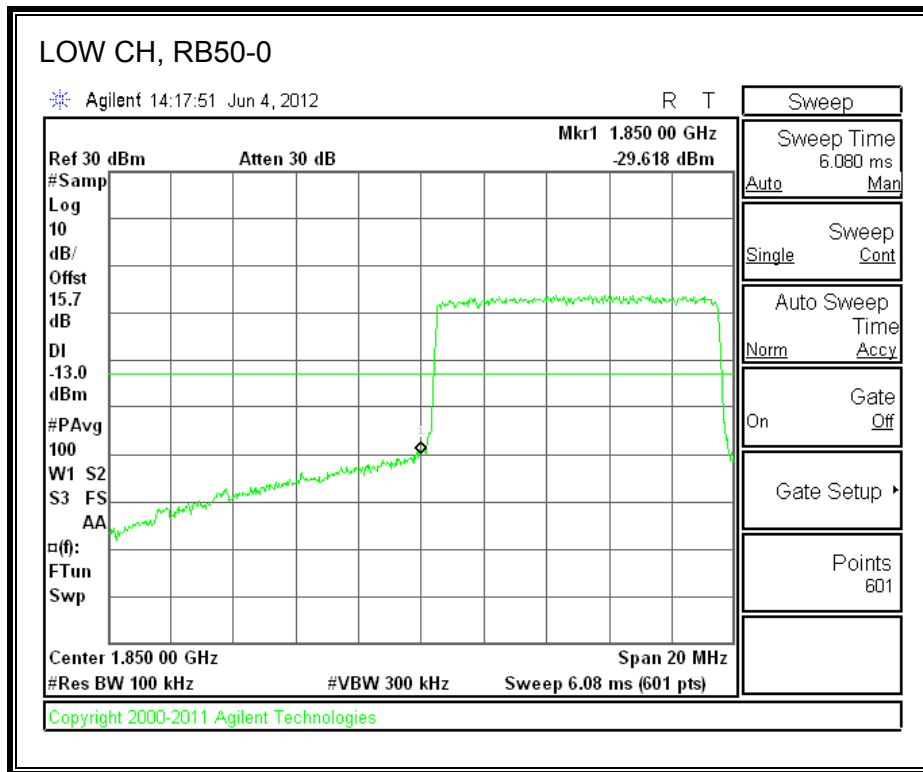

LTE QPSK Band 25 (15.0 MHz BAND WIDTH)

LTE 16QAM Band 2 (15.0 MHz BAND WIDTH)

LTE QPSK Band 25 (20.0 MHz BAND WIDTH)

LTE 16QAM Band 25 (20.0 MHz BAND WIDTH)

8.2.7. A1428 LAT PORT LTE BAND 2

LTE QPSK Band 2 (1.4 MHz BAND WIDTH)

LTE 16QAM Band 2 (1.4 MHz BAND WIDTH)

LTE QPSK Band 2 (3.0 MHz BAND WIDTH)

LTE 16QAM Band 2 (3.0 MHz BAND WIDTH)

LTE QPSK Band 5 (5.0 MHz BAND WIDTH)

LTE 16QAM Band 2 (5.0 MHz BAND WIDTH)

LTE QPSK Band 2 (10.0 MHz BAND WIDTH)

LTE 16QAM Band 2 (10.0 MHz BAND WIDTH)

LTE QPSK Band 2 (15.0 MHz BAND WIDTH)

LTE 16QAM Band 2 (15.0 MHz BAND WIDTH)

LTE QPSK Band 2 (20.0 MHz BAND WIDTH)

LTE 16QAM Band 2 (20.0 MHz BAND WIDTH)

8.2.8. A1428 UAT PORT LTE BAND 4