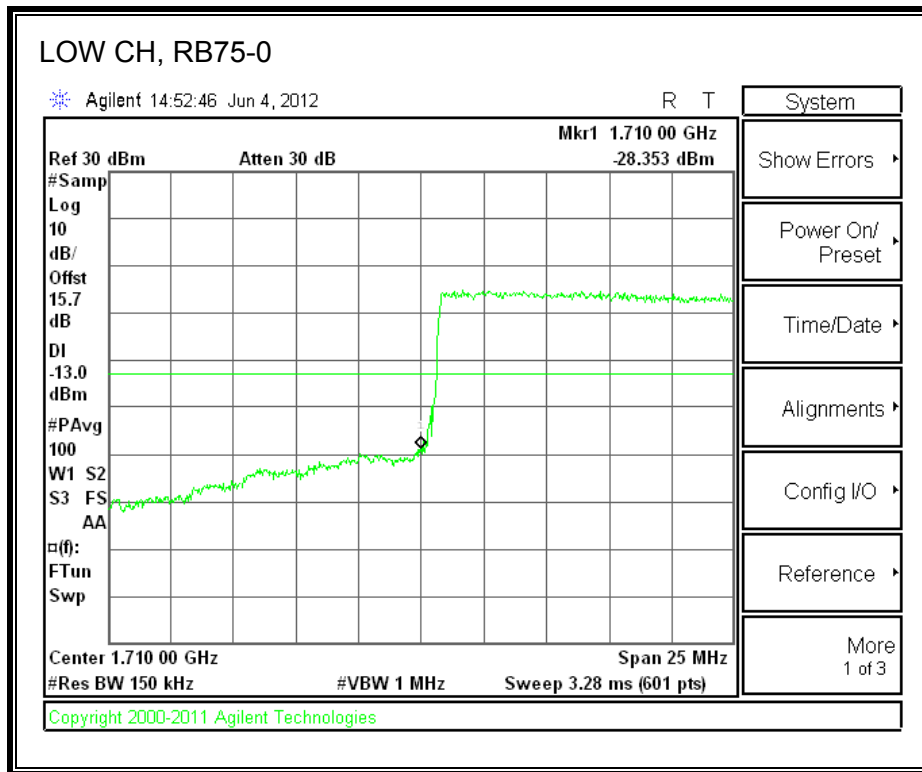

LTE 16QAM Band 2 (10.0 MHz BAND WIDTH)

LTE QPSK Band 2 (15.0 MHz BAND WIDTH)

LTE 16QAM Band 2 (15.0 MHz BAND WIDTH)

LTE QPSK Band 2 (20.0 MHz BAND WIDTH)

LTE 16QAM Band 2 (20.0 MHz BAND WIDTH)

8.2.8. A1428 UAT PORT LTE BAND 4

LTE QPSK Band 4 (1.4 MHz BAND WIDTH)

LTE 16QAM Band 4 (1.4 MHz BAND WIDTH)

LTE QPSK Band 4 (3.0 MHz BAND WIDTH)

LTE 16QAM Band 4 (3.0 MHz BAND WIDTH)

LTE QPSK Band 4 (5.0 MHz BAND WIDTH)

LTE 16QAM Band 4 (5.0 MHz BAND WIDTH)

LTE QPSK Band 4 (10.0 MHz BAND WIDTH)

LTE 16QAM Band 4 (10.0 MHz BAND WIDTH)

LTE QPSK Band 4 (15.0 MHz BAND WIDTH)

LTE 16QAM Band 4 (15.0 MHz BAND WIDTH)

LTE QPSK Band 4 (20.0 MHz BAND WIDTH)

LTE 16QAM Band 4 (20.0 MHz BAND WIDTH)

8.2.9. A1428 UAT PORT LTE BAND 17

LTE QPSK Band 17 (5.0 MHz BAND WIDTH)

LTE 16QAM Band 17 (5.0 MHz BAND WIDTH)

LTE QPSK Band 17 (10.0 MHz BAND WIDTH)

LTE 16QAM Band 17 (10.0 MHz BAND WIDTH)