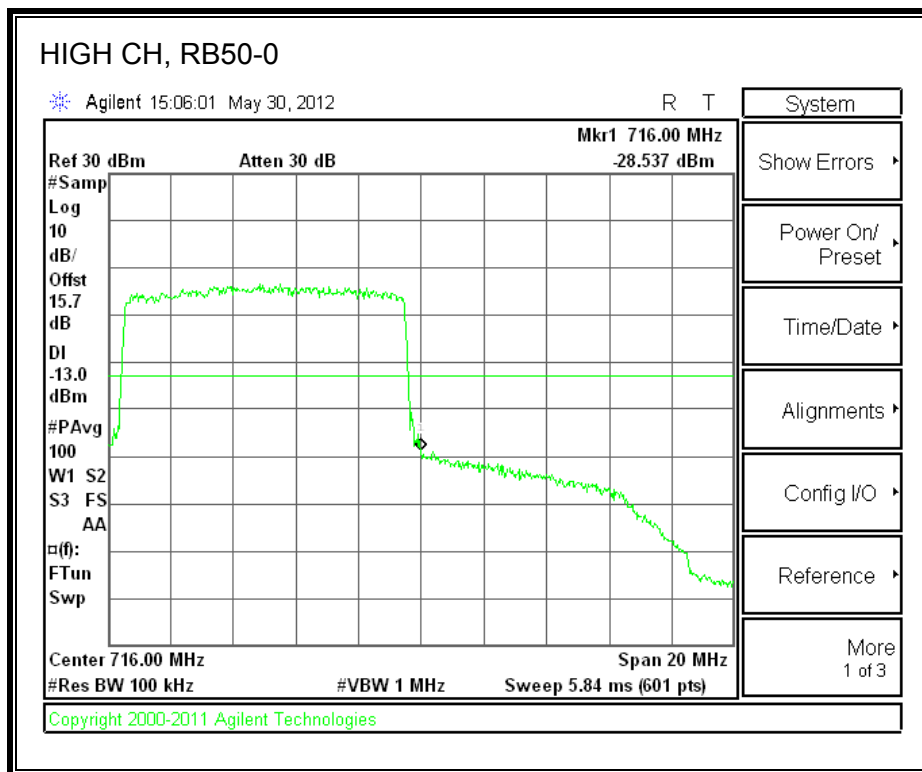

LTE QPSK Band 4 (20.0 MHz BAND WIDTH)

LTE 16QAM Band 4 (20.0 MHz BAND WIDTH)

8.2.3. A1428 LAT PORT LTE BAND 17

LTE QPSK Band 17 (5.0 MHz BAND WIDTH)

LTE 16QAM Band 17 (5.0 MHz BAND WIDTH)

LTE QPSK Band 17 (10.0 MHz BAND WIDTH)