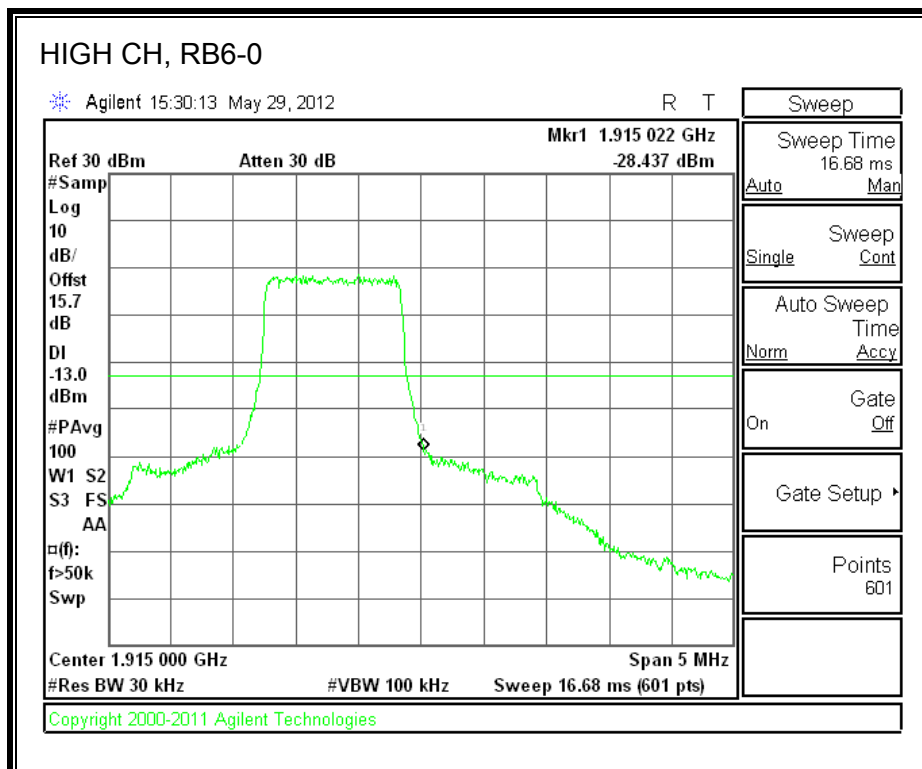

LTE 16QAM Band 13, 775 - 777MHz (10MHz Bandwidth)

LTE QPSK 782MHz Band 13, 783 - 793MHz (10MHz Bandwidth)

LTE 16QAM Band 13, 782MHz 783 - 793MHz (10MHz Bandwidth)

LTE QPSK 782MHz Band 13, 763 - 775MHz (10MHz Bandwidth)

LTE QPSK Band 13, 793 - 805MHz (10MHz Bandwidth)

LTE 16QAM Band 13, 793 - 805MHz (10MHz Bandwidth)

8.2.6. A1429 UAT PORT LTE BAND 25

LTE QPSK Band 25 (1.4 MHz BAND WIDTH)

LTE 16QAM Band 25 (1.4 MHz BAND WIDTH)

LTE QPSK Band 25 (3.0 MHz BAND WIDTH)

LTE 16QAM Band 25 (3.0 MHz BAND WIDTH)

LTE QPSK Band 25 (5.0 MHz BAND WIDTH)

LTE 16QAM Band 25 (5.0 MHz BAND WIDTH)

LTE QPSK Band 25 (10.0 MHz BAND WIDTH)

LTE 16QAM Band 25 (10.0 MHz BAND WIDTH)