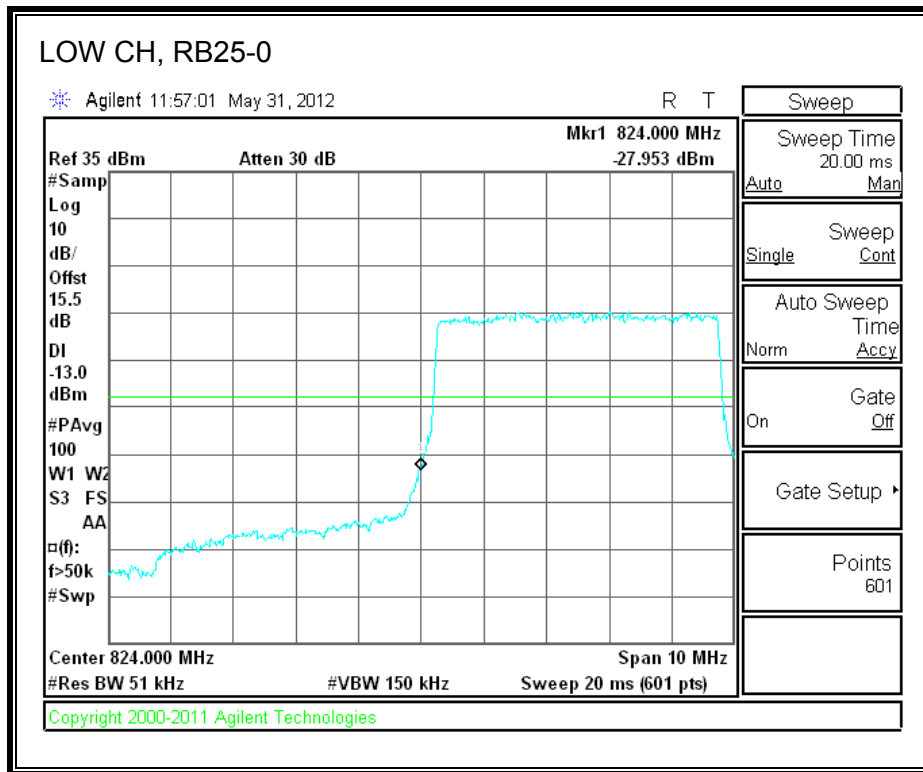

LTE 16QAM Band 17 (10.0 MHz BAND WIDTH)

8.2.4. A1428 LAT PORT LTE BAND 5

LTE QPSK Band 5 (1.4 MHz BAND WIDTH)

LTE 16QAM Band 4 (1.4 MHz BAND WIDTH)

LTE QPSK Band 5 (3.0 MHz BAND WIDTH)

LTE 16QAM Band 5 (3.0 MHz BAND WIDTH)

LTE QPSK Band 5 (5.0 MHz BAND WIDTH)

LTE 16QAM Band 5 (5.0 MHz BAND WIDTH)

LTE QPSK Band 5 (10.0 MHz BAND WIDTH)

LTE 16QAM Band 5 (10.0 MHz BAND WIDTH)

8.2.5. A1429 LAT PORT LTE BAND 13

LTE QPSK 779.5 MHz Band 13, 775 – 777MHz (5MHz Bandwidth)