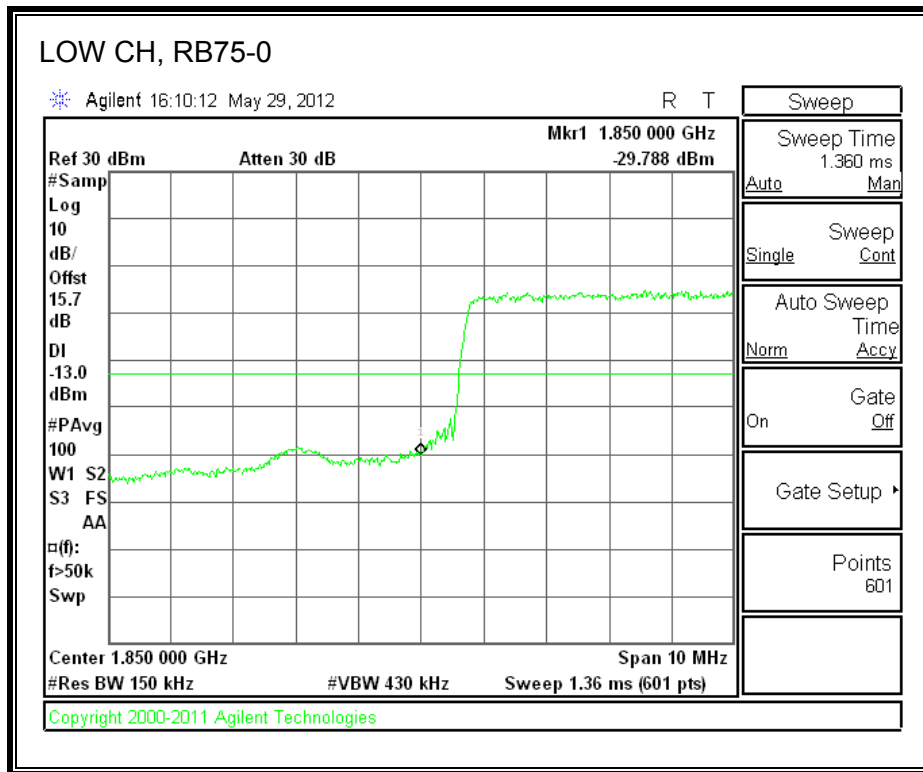

LTE QPSK Band 13, 793 - 805MHz (10MHz Bandwidth)

LTE 16QAM Band 13, 793 - 805MHz (10MHz Bandwidth)

8.2.6. A1429 UAT PORT LTE BAND 25

LTE QPSK Band 25 (1.4 MHz BAND WIDTH)

LTE 16QAM Band 25 (1.4 MHz BAND WIDTH)

LTE QPSK Band 25 (3.0 MHz BAND WIDTH)

LTE 16QAM Band 25 (3.0 MHz BAND WIDTH)

LTE QPSK Band 25 (5.0 MHz BAND WIDTH)

LTE 16QAM Band 25 (5.0 MHz BAND WIDTH)

LTE QPSK Band 25 (10.0 MHz BAND WIDTH)

LTE 16QAM Band 25 (10.0 MHz BAND WIDTH)

LTE QPSK Band 25 (15.0 MHz BAND WIDTH)

LTE 16QAM Band 2 (15.0 MHz BAND WIDTH)

LTE QPSK Band 25 (20.0 MHz BAND WIDTH)

LTE 16QAM Band 25 (20.0 MHz BAND WIDTH)

8.2.7. A1428 LAT PORT LTE BAND 2

LTE QPSK Band 2 (1.4 MHz BAND WIDTH)