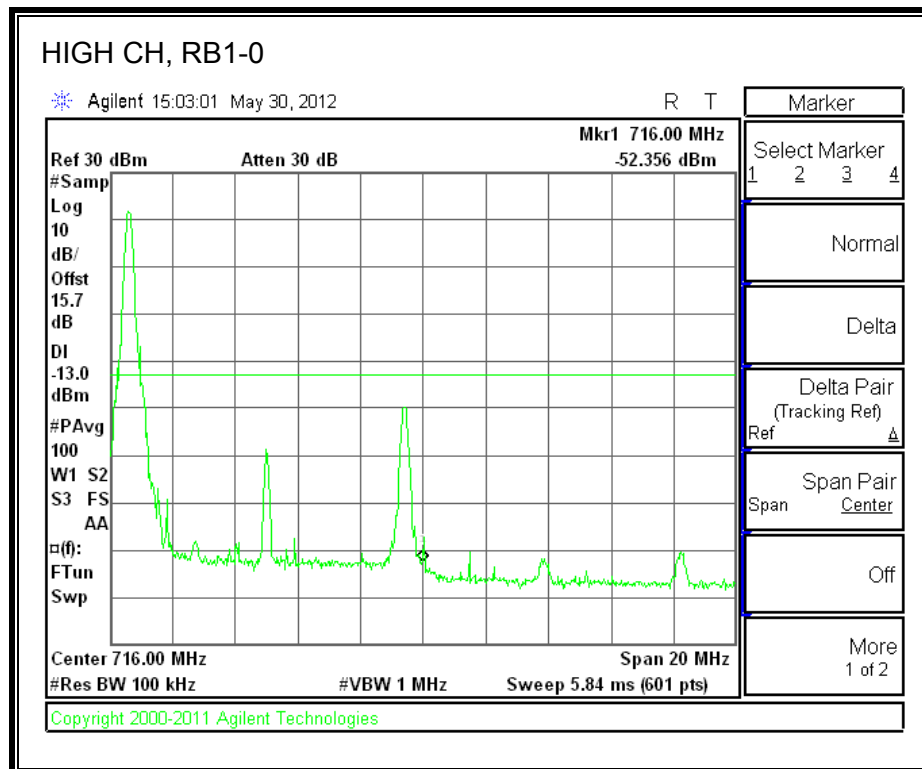

LTE QPSK Band 4 (20.0 MHz BAND WIDTH)

LTE 16QAM Band 4 (20.0 MHz BAND WIDTH)

8.2.3. A1428 LAT PORT LTE BAND 17

LTE QPSK Band 17 (5.0 MHz BAND WIDTH)

LTE 16QAM Band 17 (5.0 MHz BAND WIDTH)

LTE QPSK Band 17 (10.0 MHz BAND WIDTH)

LTE 16QAM Band 17 (10.0 MHz BAND WIDTH)

8.2.4. A1428 LAT PORT LTE BAND 5

LTE QPSK Band 5 (1.4 MHz BAND WIDTH)

LTE 16QAM Band 4 (1.4 MHz BAND WIDTH)

LTE QPSK Band 5 (3.0 MHz BAND WIDTH)

LTE 16QAM Band 5 (3.0 MHz BAND WIDTH)