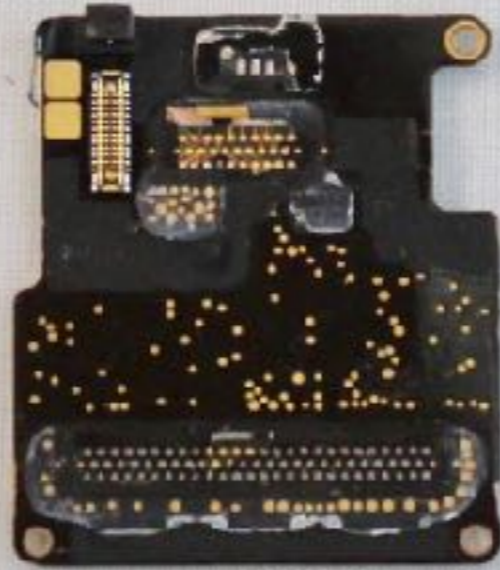

Battery - Front

A1859

Battery - Back

A1859

Battery Removed

GPS/WiFi/BT Antenna Structure

Taptic Engine

Speaker Structure

MLB

A1859

Taptic Engine - Front

A1859

Taptic Engine - Back

A1859

MLB assembly- Front

A1859

MLB assembly- Back