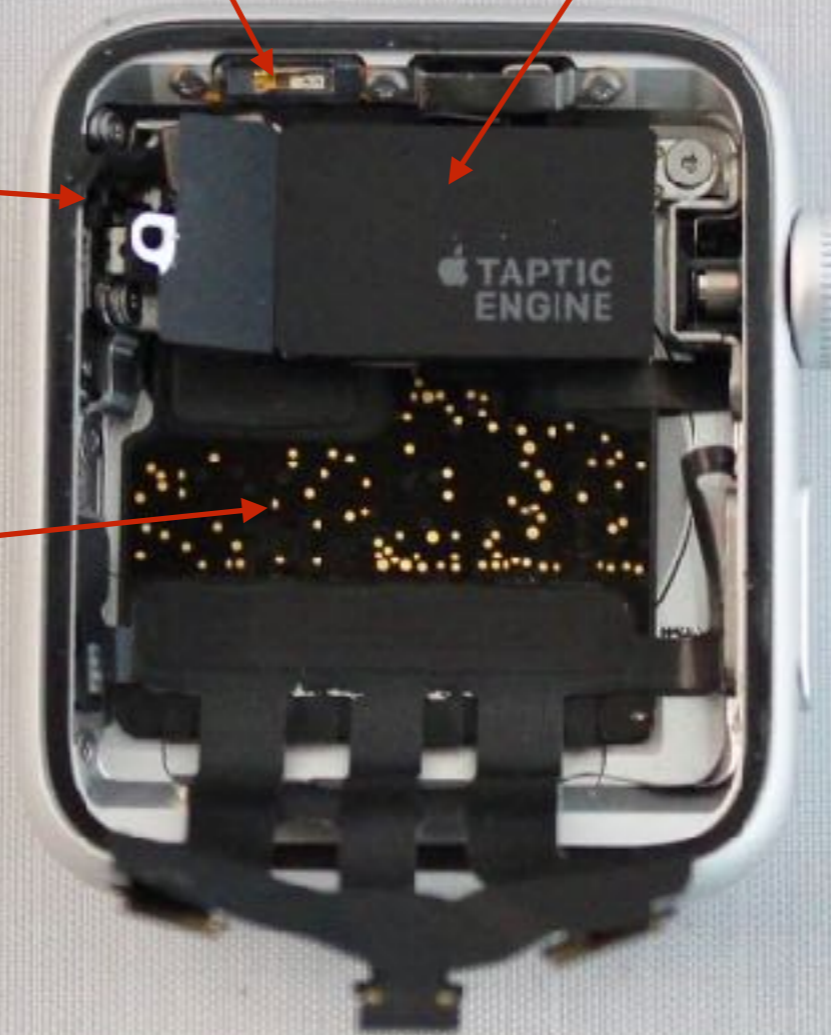

A1859

Touch Panel / Display assembly removed

Battery

A1859

Touch Panel / Display assembly - Back

A1859

Touch Panel / Display assembly - Front

A1859

Battery - Front

A1859

Battery - Back

A1859

Battery Removed

GPS/WiFi/BT Antenna Structure

Taptic Engine

Speaker Structure

MLB

A1859

Taptic Engine - Front

A1859

Taptic Engine - Back

A1859

MLB assembly- Front

A1859