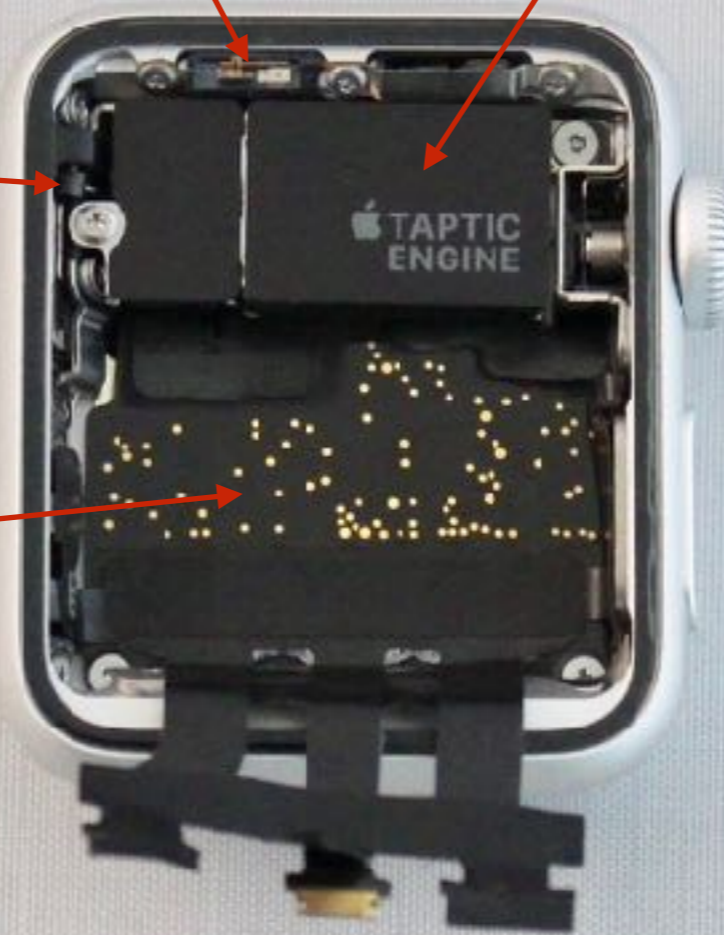

A1858

Touch Panel / Display assembly removed

Battery

A1858

Touch Panel / Display assembly - Back

A1858

Touch Panel / Display assembly - Front

A1858

Battery - Front

A1858

Battery Removed

GPS/WiFi/BT Antenna Structure

Taptic Engine

Speaker Structure

MLB

A1858

Taptic Engine - Front

A1858

Taptic Engine - Back

A1858

MLB assembly- Front

A1858

MLB assembly- Back