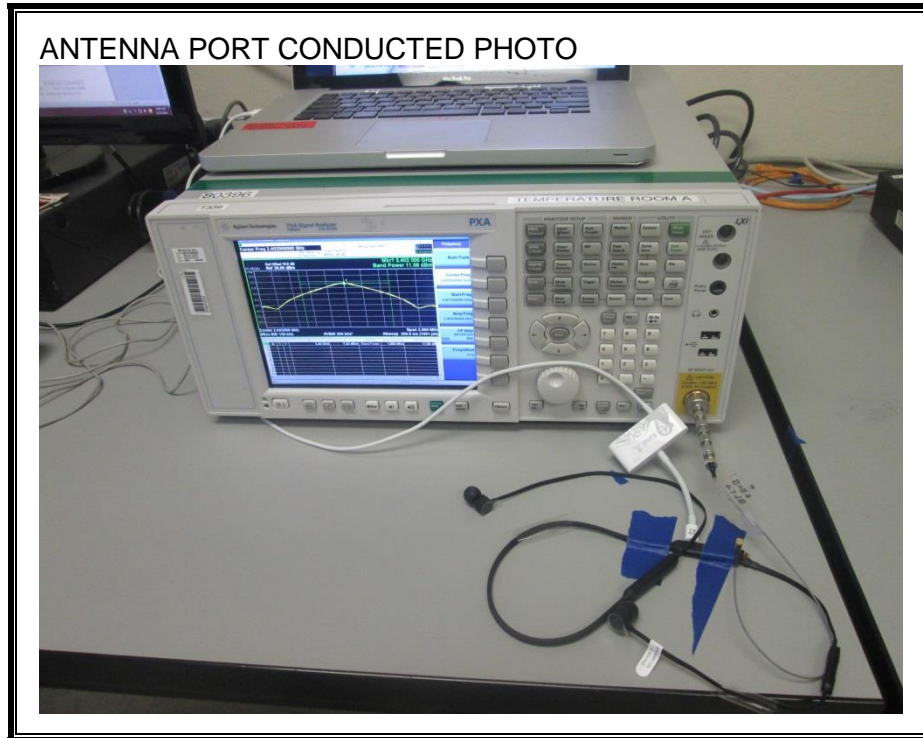

10. SETUP PHOTOS

ANTENNA PORT CONDUCTED RF MEASUREMENT SETUP

RADIATED RF MEASUREMENT SETUP (BELOW 1 GHz)

RADIATED RF MEASUREMENT SETUP FOR PORTABLE CONFIGURATION

X-AXIS PHOTO

Y-AXIS PHOTO

Z-AXIS PHOTO

POWERLINE CONDUCTED EMISSIONS MEASUREMENT SETUP

EUT POWERED BY AC/DC ADAPTER VIA USB CABLE

LINE CONDUCTED FRONT PHOTO

EUT POWERED BY HOST PC VIA USB CABLE

END OF REPORT