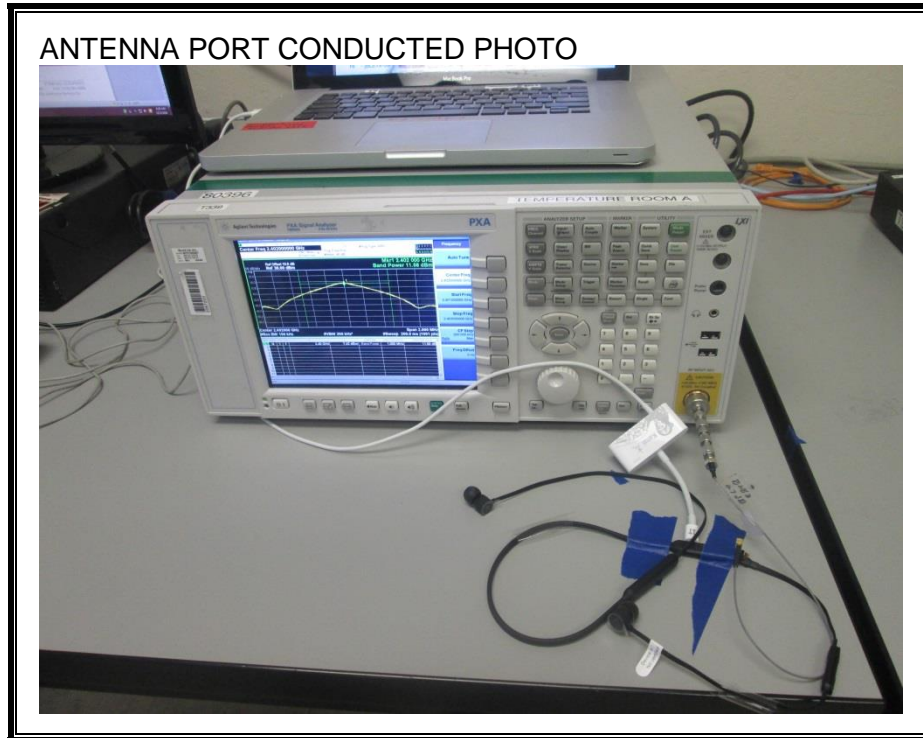

10. SETUP PHOTOS

ANTENNA PORT CONDUCTED RF MEASUREMENT SETUP

RADIATED RF MEASUREMENT SETUP (BELOW 1 GHz)

RADIATED RF MEASUREMENT SETUP FOR PORTABLE CONFIGURATION

POWERLINE CONDUCTED EMISSIONS MEASUREMENT SETUP

EUT POWERED BY AC/DC ADAPTER VIA USB CABLE

EUT POWERED BY HOST PC VIA USB CABLE

END OF REPORT