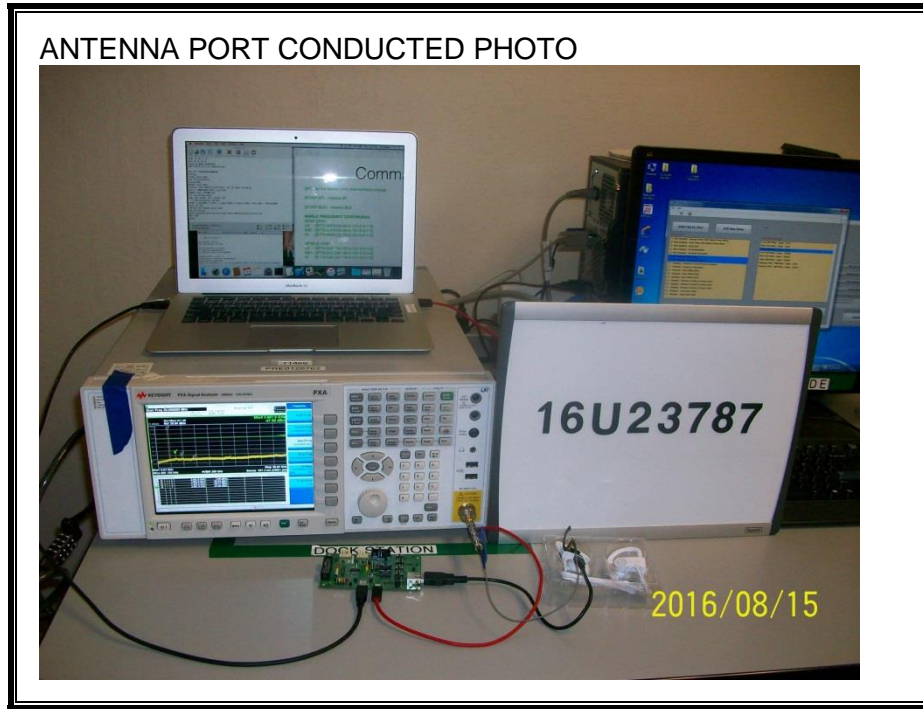

## 10. SETUP PHOTOS

### ANTENNA PORT CONDUCTED RF MEASUREMENT SETUP

**RADIATED RF MEASUREMENT SETUP (BELOW 1 GHz)**

**RADIATED RF MEASUREMENT SETUP (ABOVE 1 GHz)**

**RADIATED RF MEASUREMENT SETUP FOR PORTABLE CONFIGURATION**

Y-AXIS FRONT PHOTO

Y-AXIS BACK PHOTO

Z-AXIS FRONT PHOTO

Z-AXIS BACK PHOTO

**POWERLINE CONDUCTED EMISSIONS MEASUREMENT SETUP**

**END OF REPORT**