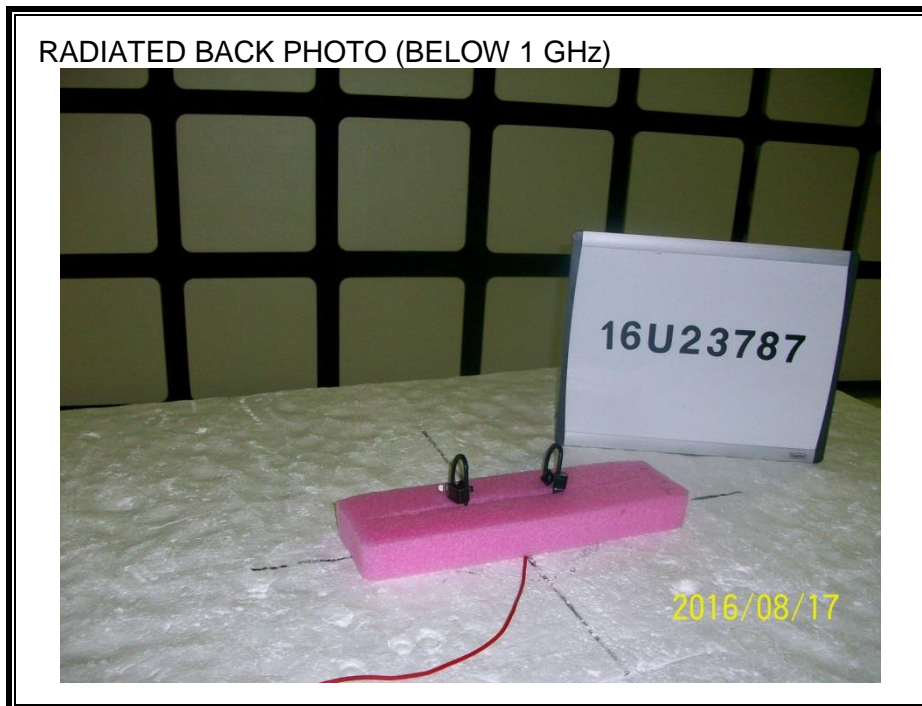

## 10. SETUP PHOTOS

### ANTENNA PORT CONDUCTED RF MEASUREMENT SETUP

**RADIATED RF MEASUREMENT SETUP (BELOW 1 GHz)**

**RADIATED RF MEASUREMENT SETUP (ABOVE 1 GHz)**

**RADIATED RF MEASUREMENT SETUP FOR PORTABLE CONFIGURATION**

Y-AXIS FRONT PHOTO

Y-AXIS BACK PHOTO

Z-AXIS FRONT PHOTO

Z-AXIS BACK PHOTO

**POWERLINE CONDUCTED EMISSIONS MEASUREMENT SETUP**

**END OF REPORT**