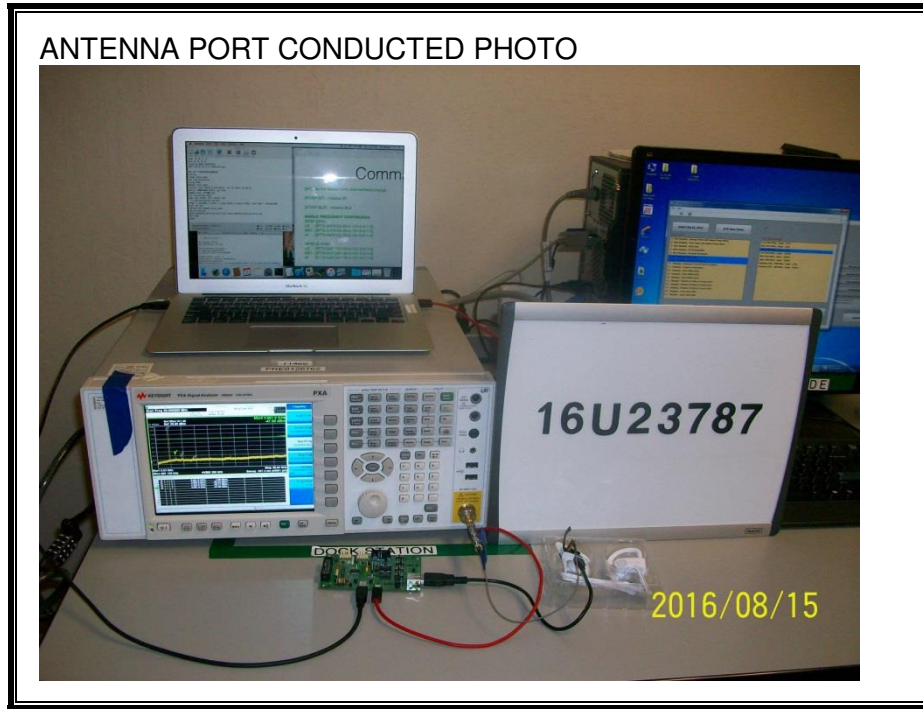

10. SETUP PHOTOS

ANTENNA PORT CONDUCTED RF MEASUREMENT SETUP

RADIATED RF MEASUREMENT SETUP (BELOW 1 GHz)

RADIATED RF MEASUREMENT SETUP (ABOVE 1 GHz)

RADIATED RF MEASUREMENT SETUP FOR PORTABLE CONFIGURATION

Y-AXIS FRONT PHOTO

Y-AXIS BACK PHOTO

Z-AXIS FRONT PHOTO

Z-AXIS BACK PHOTO

POWERLINE CONDUCTED EMISSIONS MEASUREMENT SETUP

EUT POWERED BY AC/DC ADAPTER VIA USB CABLE

END OF REPORT