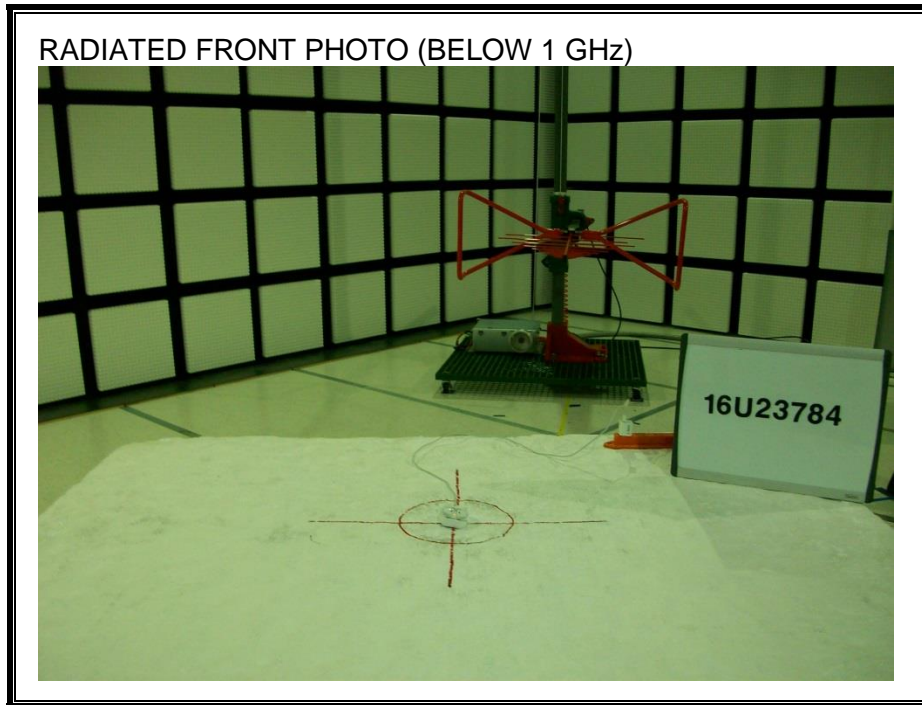

10. SETUP PHOTOS

ANTENNA PORT CONDUCTED RF MEASUREMENT SETUP

RADIATED RF MEASUREMENT SETUP (BELOW 1 GHz)

RADIATED RF MEASUREMENT SETUP (ABOVE 1 GHz)

RADIATED RF MEASUREMENT SETUP FOR PORTABLE CONFIGURATION

Y-AXIS FRONT PHOTO

Y-AXIS BACK PHOTO

Z-AXIS FRONT PHOTO

Z-AXIS BACK PHOTO

POWERLINE CONDUCTED EMISSIONS MEASUREMENT SETUP

LINE CONDUCTED FRONT PHOTO

LINE CONDUCTED BACK PHOTO

END OF REPORT