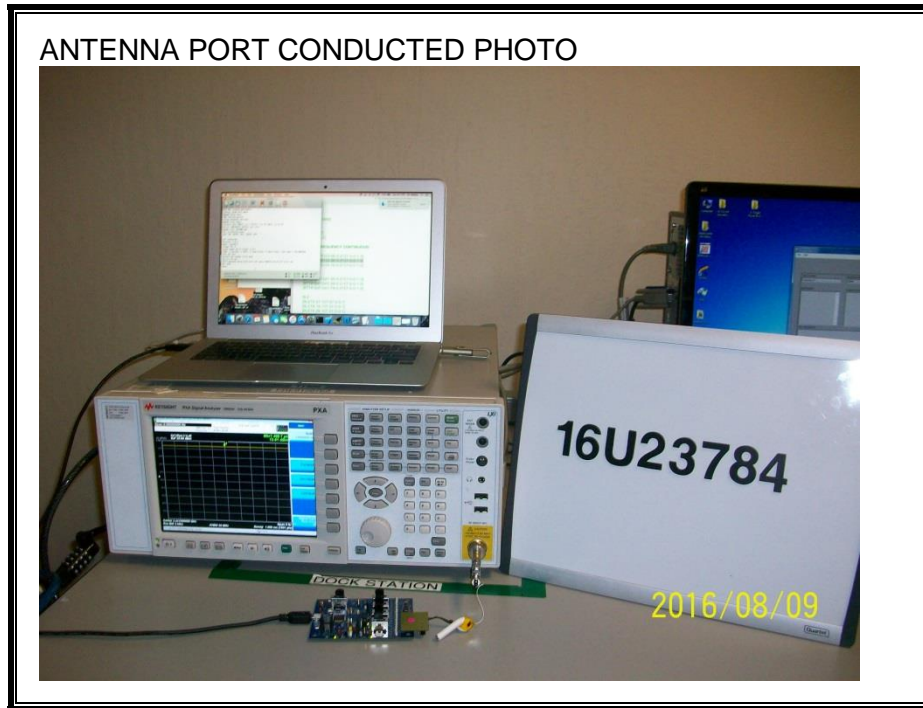

10. SETUP PHOTOS

ANTENNA PORT CONDUCTED RF MEASUREMENT SETUP

RADIATED RF MEASUREMENT SETUP (BELOW 1 GHz)

RADIATED RF MEASUREMENT SETUP (ABOVE 1 GHz)

RADIATED RF MEASUREMENT SETUP FOR PORTABLE CONFIGURATION

Y-AXIS FRONT PHOTO

Y-AXIS BACK PHOTO

Z-AXIS FRONT PHOTO

Z-AXIS BACK PHOTO

POWERLINE CONDUCTED EMISSIONS MEASUREMENT SETUP

LINE CONDUCTED FRONT PHOTO

LINE CONDUCTED BACK PHOTO

END OF REPORT