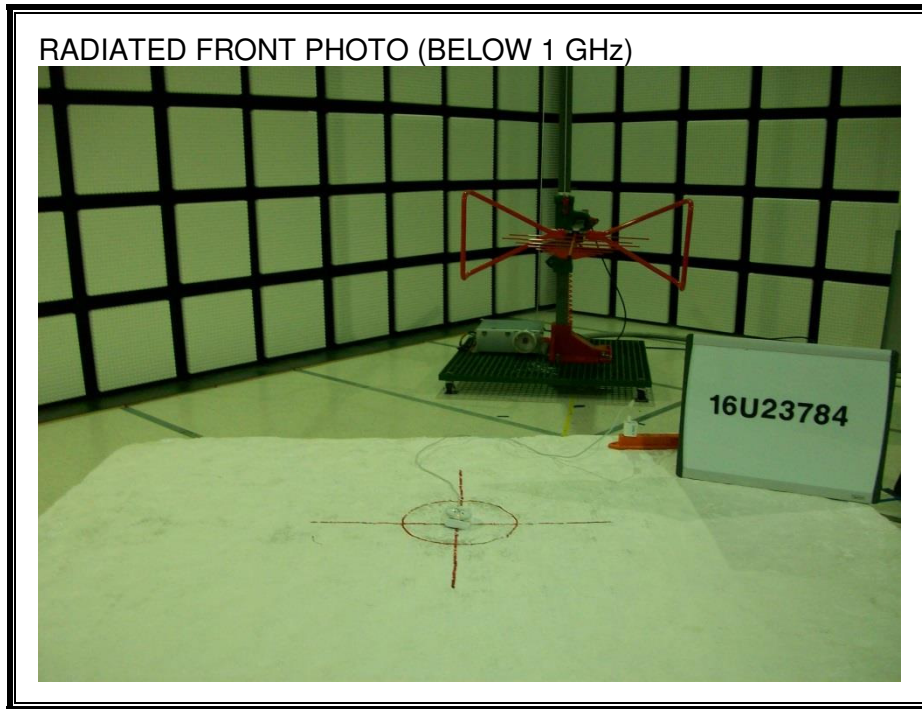

10. SETUP PHOTOS

ANTENNA PORT CONDUCTED RF MEASUREMENT SETUP

RADIATED RF MEASUREMENT SETUP (BELOW 1 GHz)

RADIATED RF MEASUREMENT SETUP (ABOVE 1 GHz)

RADIATED RF MEASUREMENT SETUP FOR PORTABLE CONFIGURATION

Y-AXIS FRONT PHOTO

Y-AXIS BACK PHOTO

Z-AXIS FRONT PHOTO

Z-AXIS BACK PHOTO

POWERLINE CONDUCTED EMISSIONS MEASUREMENT SETUP

LINE CONDUCTED FRONT PHOTO

LINE CONDUCTED BACK PHOTO

END OF REPORT