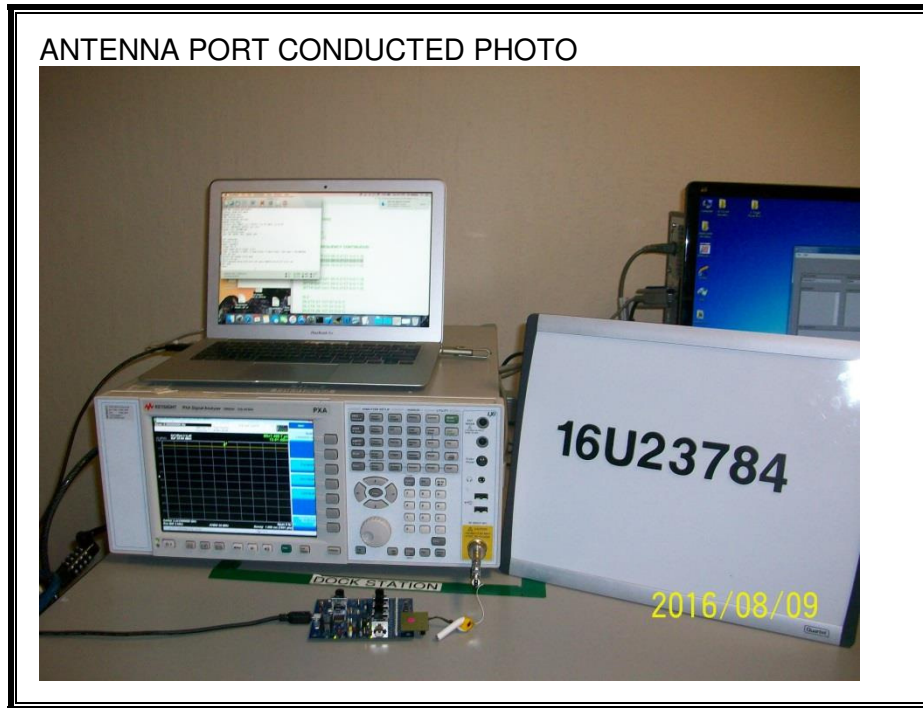

10. SETUP PHOTOS

ANTENNA PORT CONDUCTED RF MEASUREMENT SETUP

RADIATED RF MEASUREMENT SETUP (BELOW 1 GHz)

RADIATED RF MEASUREMENT SETUP (ABOVE 1 GHz)

RADIATED RF MEASUREMENT SETUP FOR PORTABLE CONFIGURATION

Y-AXIS FRONT PHOTO

Y-AXIS BACK PHOTO

Z-AXIS FRONT PHOTO

Z-AXIS BACK PHOTO

POWERLINE CONDUCTED EMISSIONS MEASUREMENT SETUP

LINE CONDUCTED FRONT PHOTO

LINE CONDUCTED BACK PHOTO

END OF REPORT