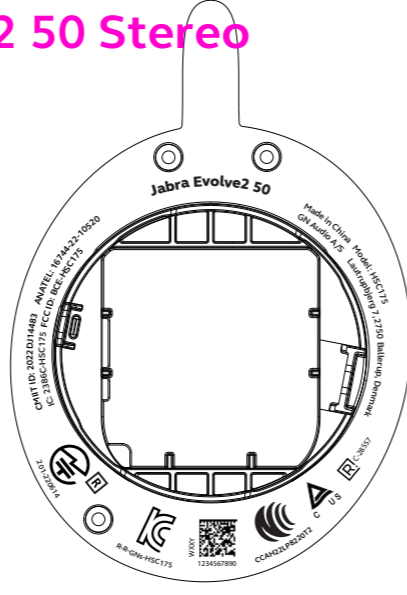

For PP

HSC175 Jabra Evolve2 50 Stereo

HSC175 Jabra Evolve2 50 Mono