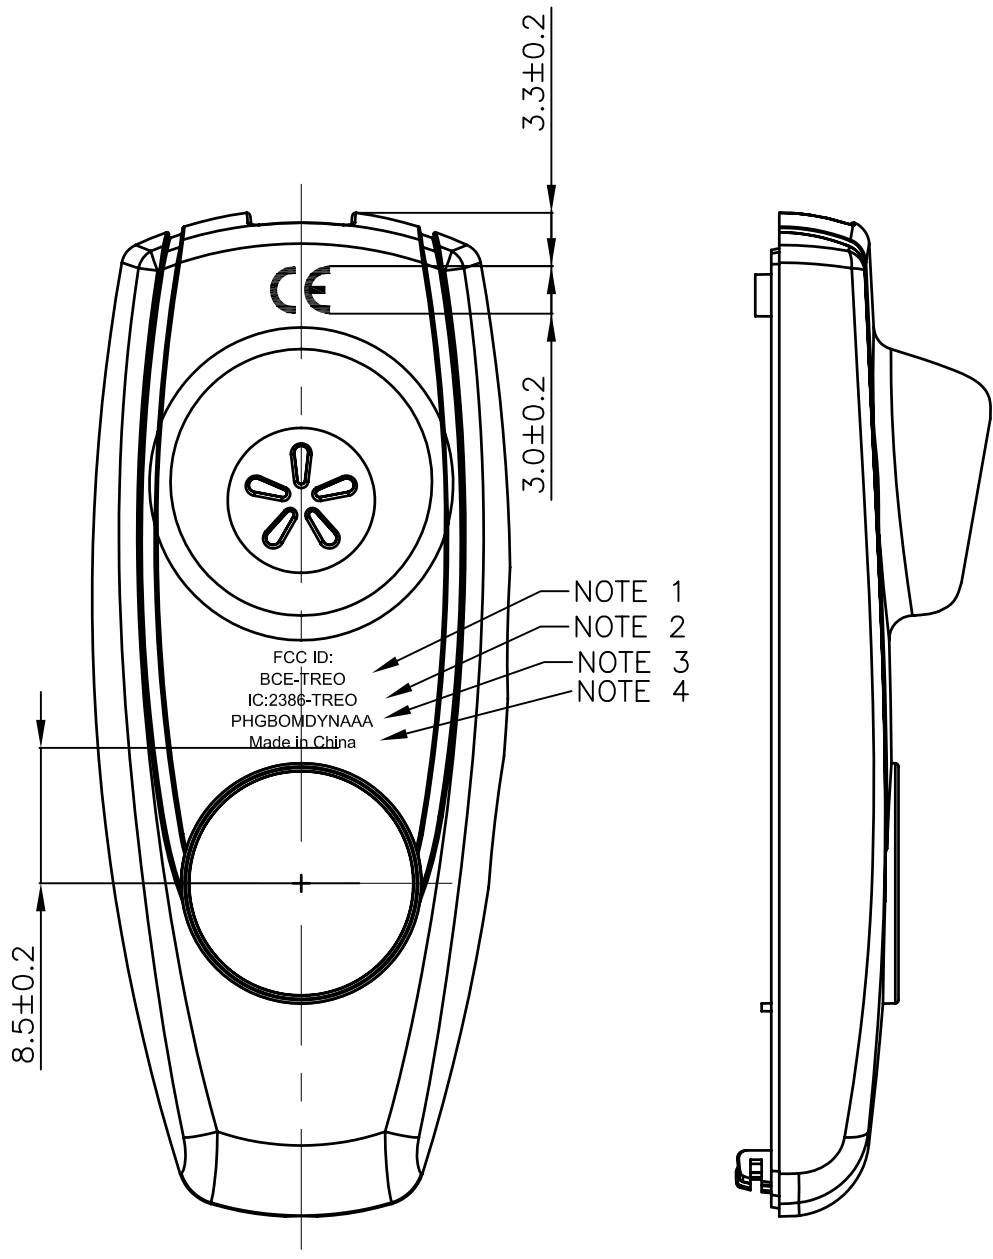

8
7
6
5
4
3
2
1

TEXT PRINT COLOUR: PANTONE 429C

NOTE 1: FCC ID: BCE-TREO

NOTE 2: IC ID: 2386-TREO

NOTE 3: DATECODE FORMAT (LAST 6 DIGITS SEE. PAGE 2)

NOTE 4: COUNTRY OF ORIGIN (Made in China)

Responsible dept. Mobile Division		Document type Printinstruction		Document status Preliminary		
		Description REAR HOUSING PRINTED		Ident. No. 83-00052	Projection: 	
		Created by PFJ		Approved by HN		Technical reference HN
ECO/NPR No. -		Date of issue -		Revision 0	Page No.: 1 OF 2	Scale: 2:1
This drawing is the property of GN Netcom A/S and is to be treated as confidential by the party to whom it has been submitted by GN Netcom A/S and is not to be disclosed to any third party without the specific written permission of GN Netcom A/S					All dimensions are in mm. Copyright © 2004 GN Netcom A/S	