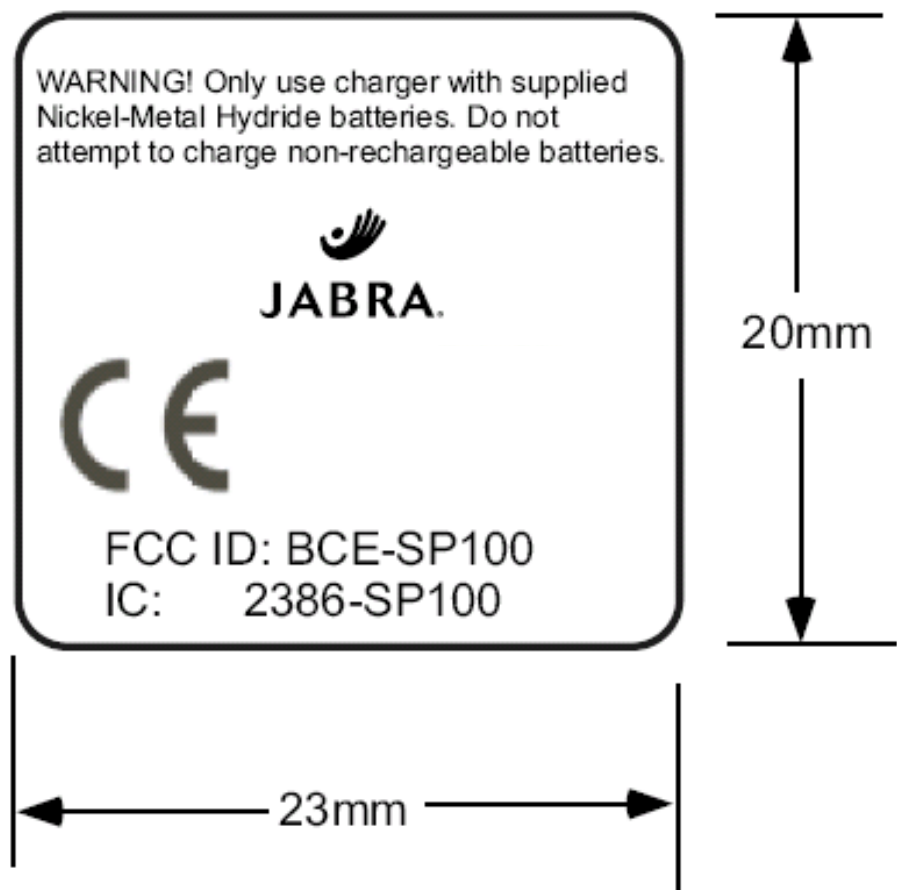

## Jabra SP100 Product label

Rear label -- one per unit.

Silver print on glossy black label