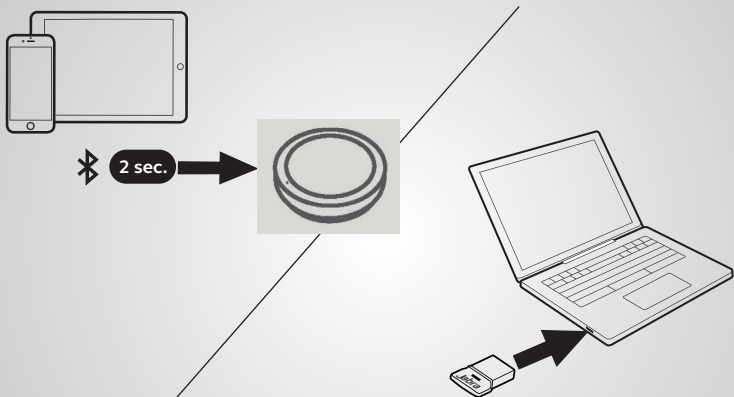

GET STARTED

Speak2 75

FREE UPDATES FOR YOUR SPEAK

Jabra.com/register

BC

How to connect

using Bluetooth or USB dongle

The Jabra Speak2 75 lasts for up to 15 hours of talk time.
It takes approx. 3 hours to charge using the USB cable.

How to use

CONTROLS AND LEDS

Personalize your Jabra Speak2 75 using the Jabra Direct software.
Download for free at jabra.com/direct

Where to position

Desk

Small meeting room

When sitting in front of the Jabra Speak2 75 use the stand to better direct the audio.

Large meeting room

Stereo media

Tap  to link two Jabra Speak2 75 within 2m/6ft.

如何连接

使用蓝牙或 USB 适配器

Jabra Speak2 75 可持续通话长达 15 小时。
使用 USB 线缆充电约需 3 小时

如何使用

控制和指示灯