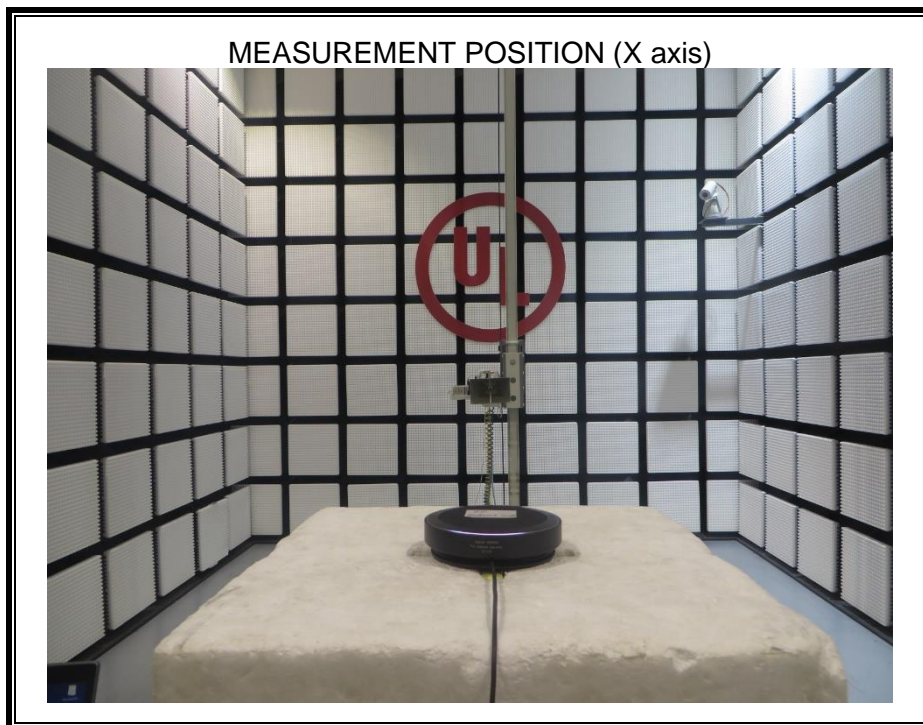

Appendix II

Setup Photographs

RADIATED RF MEASUREMENT SETUP (ABOVE 1 GHz)

MEASUREMENT POSITION (Y axis)

MEASUREMENT POSITION (Z axis)

RADIATED RF MEASUREMENT SETUP (30MHz~1GHz)

RADIATED RF MEASUREMENT SETUP (Below 30MHz)

POWERLINE CONDUCTED EMISSIONS MEASUREMENT SETUP