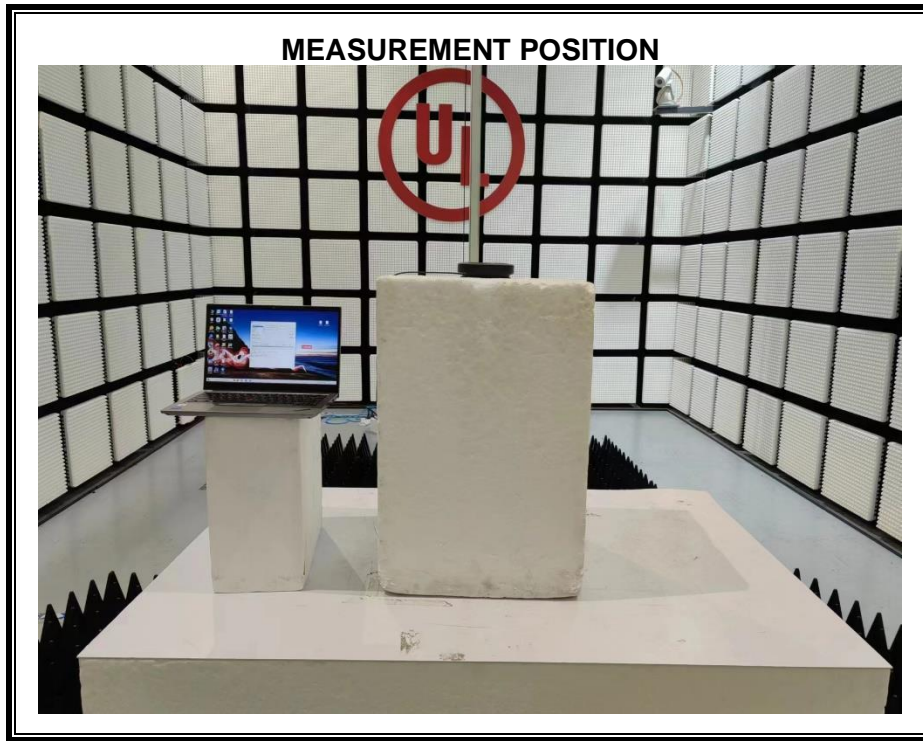

Appendix II

Setup Photographs

RADIATED RF MEASUREMENT SETUP (ABOVE 1 GHz)

MEASUREMENT POSITION (Y axis)

MEASUREMENT POSITION (Z axis)

RADIATED RF MEASUREMENT SETUP (30MHz~1GHz)

RADIATED RF MEASUREMENT SETUP (Below 30MHz)

POWERLINE CONDUCTED EMISSIONS MEASUREMENT SETUP