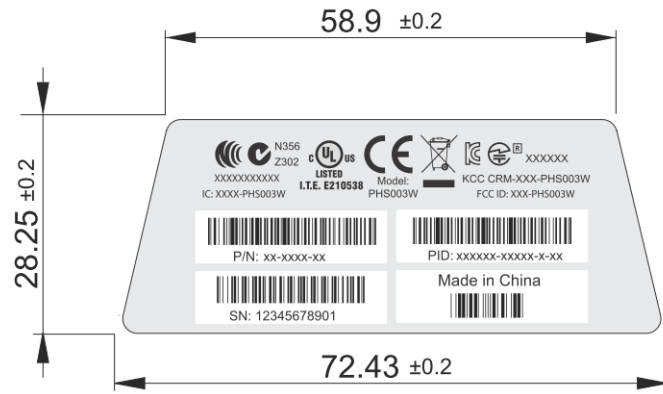

FCC ID: BCE-PHS003W

Label

Label Location