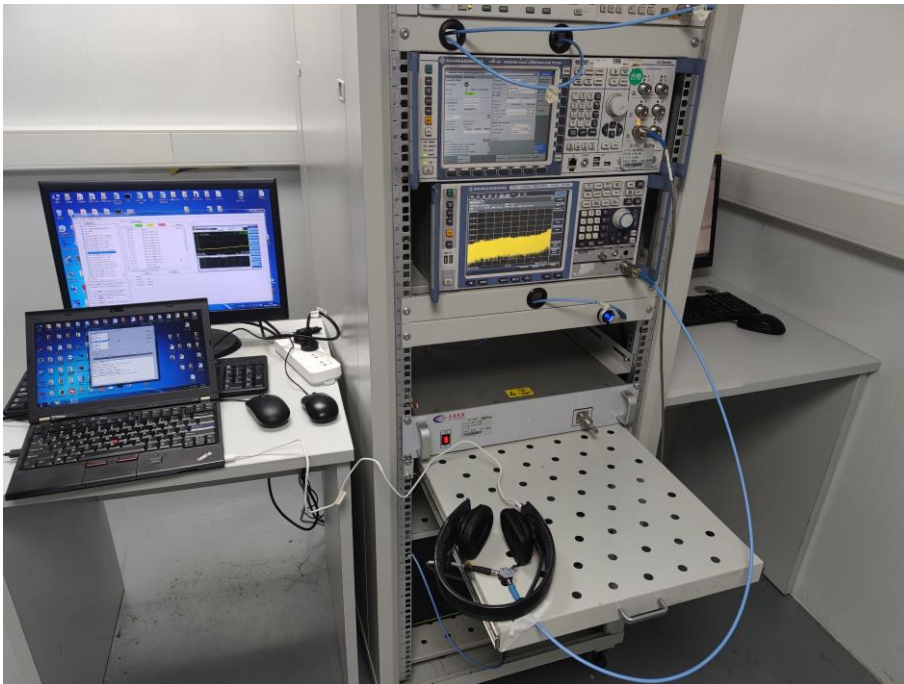

TEST SETUP PHOTOS

1 Radiated Test Photo

Below 30MHz

30MHz-1GHz

Close-up

Above 1GHz

Close-up

2 Conducted Test Photo

Conducted Test-BT3.0

Conducted Test-BLE

3 Conducted Emissions

Test Photo 1

Test Photo 2