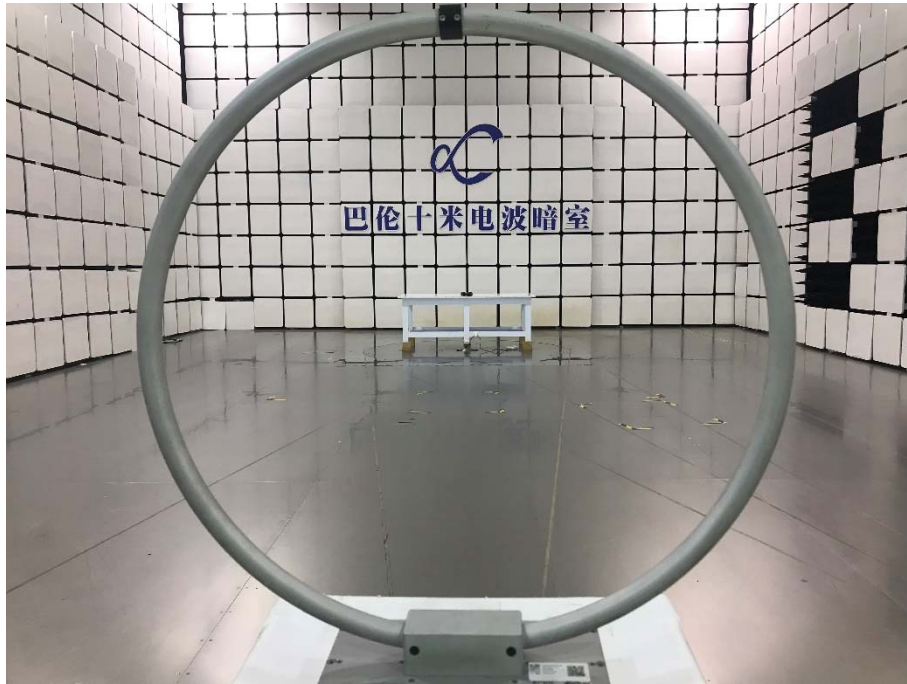

EMC TEST SETUP PHOTOS

1 Radiated Field Strength Measurement

Below 30MHz

Close-up Photo

30MHz-1 GHz

2 Conducted Emission