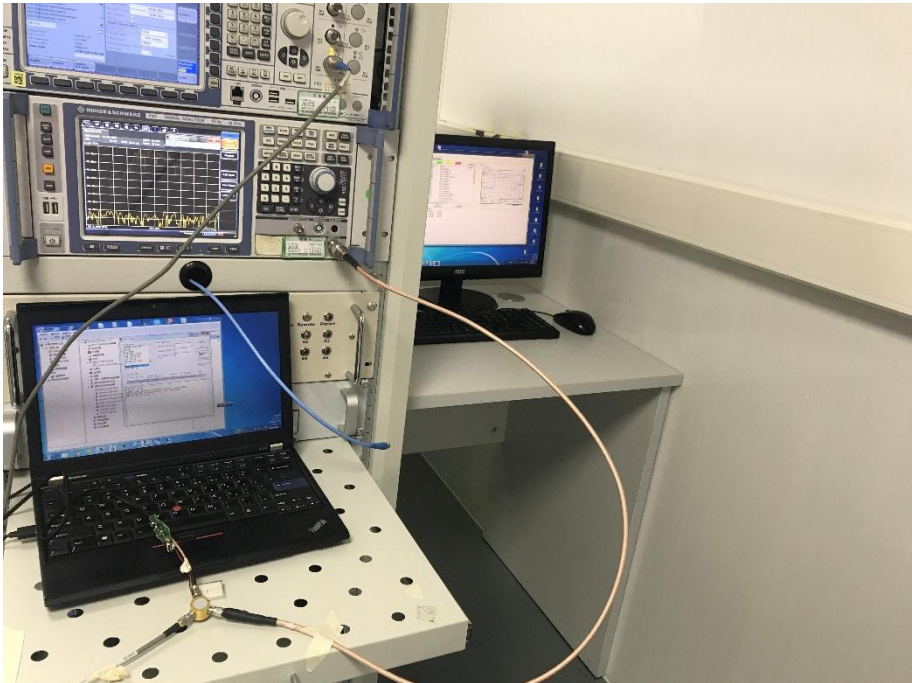

ANNEX B TEST SETUP PHOTOS

1 Radiated Test Photo

Below 30MHz

30 MHz-1 GHz

Close-Up

Above 1GHz

Close-Up

2 Conducted Test Photo

Conducted Test-BT3.0

Conducted Test-BT4.0

3 Conducted Emission

Conducted Emission Test-1

Conducted Emission Test-2