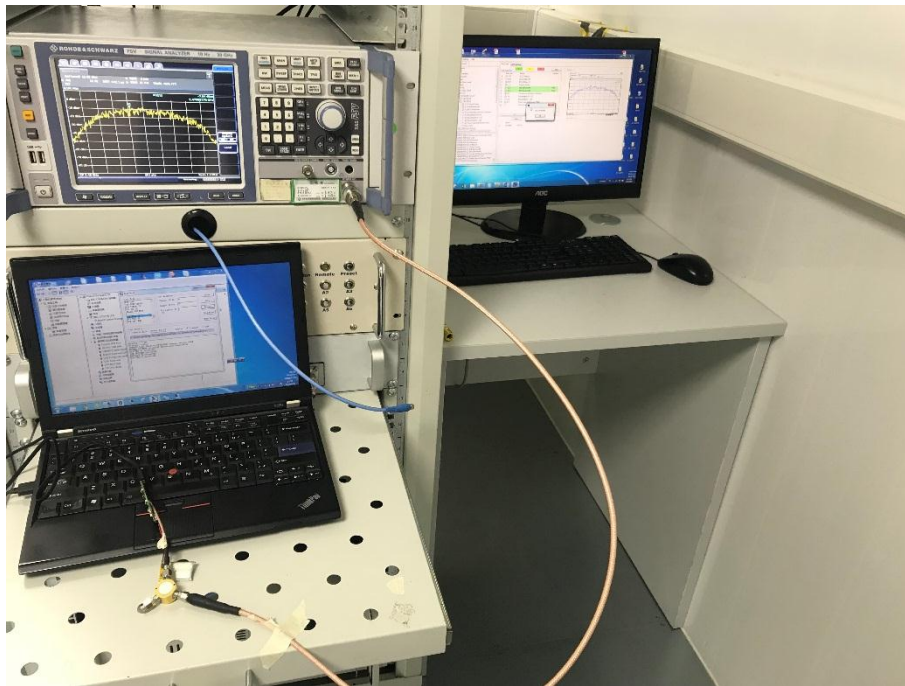

ANNEX B TEST SETUP PHOTOS

1 Radiated Test Photo

Below 30MHz

30 MHz-1 GHz

Close-Up

Above 1GHz

Close-Up

2 Conducted Test Photo

Conducted Test-BT3.0

Conducted Test-BT4.0

3 Conducted Emission

Conducted Emission Test-1

Conducted Emission Test-2