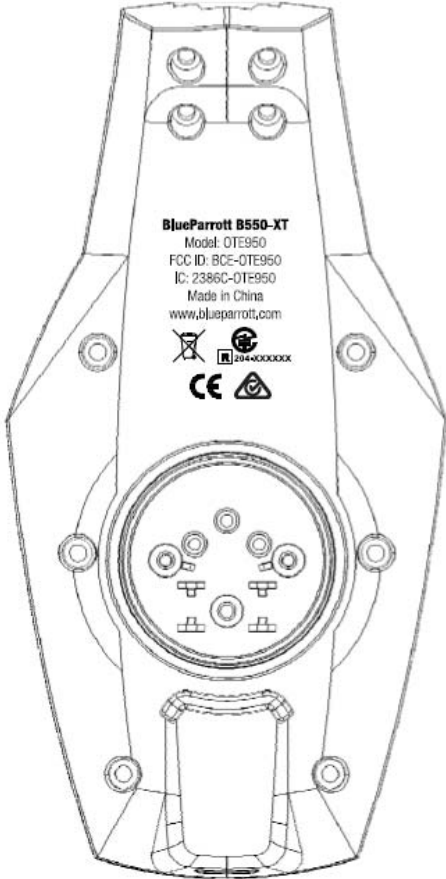

Model OTE950 Label location

FCC ID: BCE- OTE950

IC: 2386C- OTE950

The FCC & IC ID are pad-print on the neckband of the headset. Please see the drawing below.

Font:

Outline: