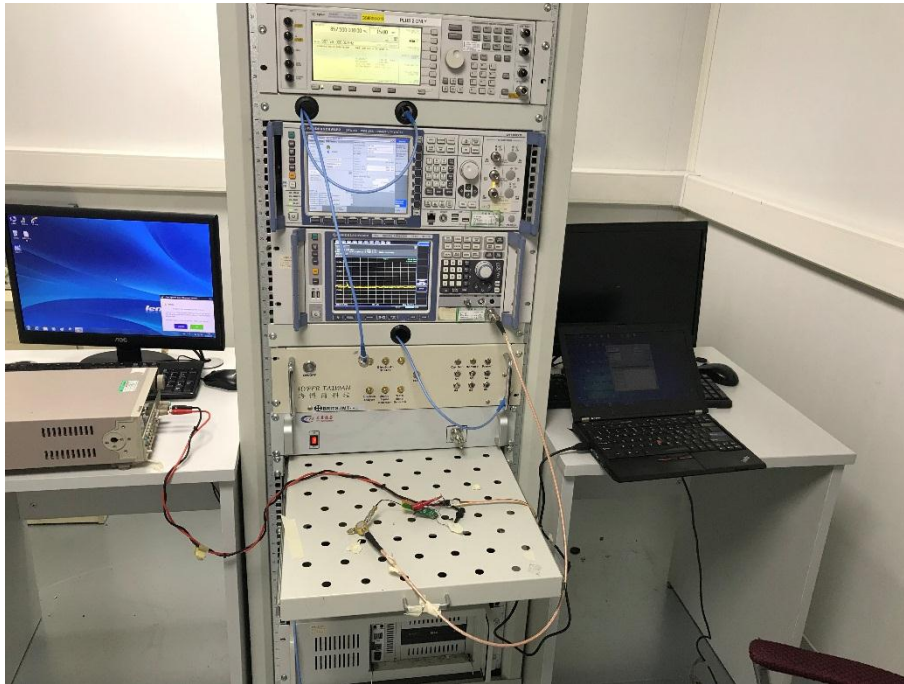

ANNEX B TEST SETUP PHOTOS

1 Radiated Test Photo

Below 30MHz

30 MHz-1 GHz

Close-Up

Above 1GHz

Close-Up

2 Conducted Test Photo

Conducted Test-BT3.0

Conducted Test-BT4.0

3 Conducted Emission

Conducted Emission Test 1

Conducted Emission Test 2