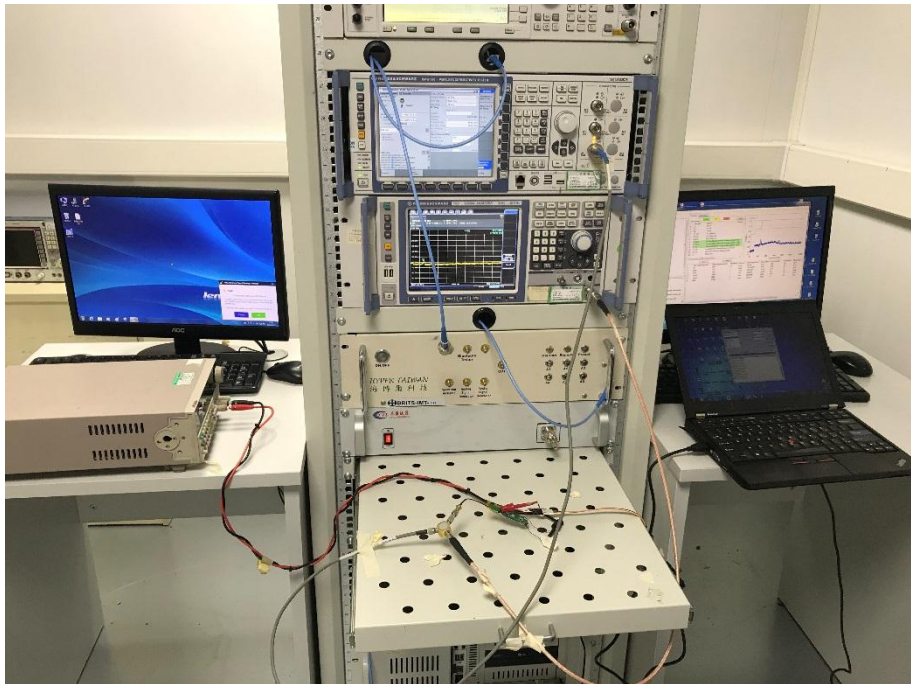

ANNEX B TEST SETUP PHOTOS

1 Radiated Test Photo

Below 30MHz

30 MHz-1 GHz

Close-Up

Above 1GHz

Close-Up

2 Conducted Test Photo

Conducted Test-BT3.0

Conducted Test-BT4.0

3 Conducted Emission

Conducted Emission Test 1

Conducted Emission Test 2