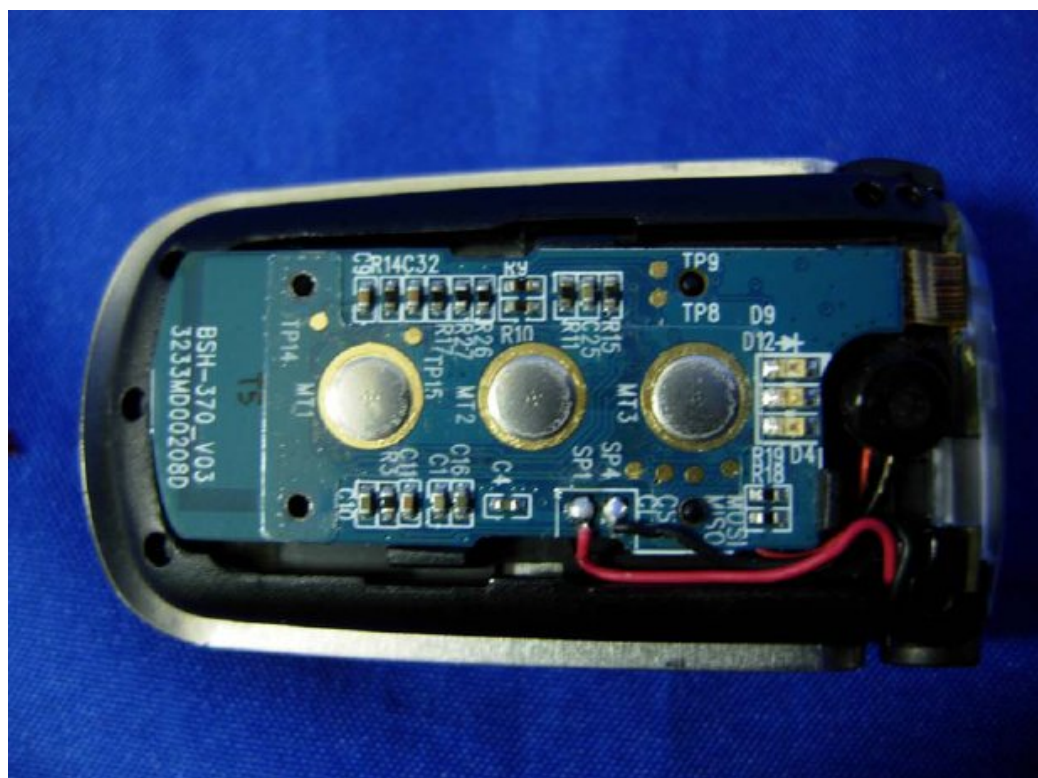

Internal Photos

Model No.:Jabra OTE6
FCC ID: BCE-OTE6
IC: 2386C--OTE6

Internal Photos

Model No.:Jabra OTE6
FCC ID: BCE-OTE6
IC: 2386C--OTE6

Internal Photos

page 3

Model No.:Jabra OTE6
FCC ID: BCE-OTE6
IC: 2386C--OTE6

Internal Photos

Model No.:Jabra OTE6
FCC ID: BCE-OTE6
IC: 2386C--OTE6

Internal Photos

Model No.:Jabra OTE6
FCC ID: BCE-OTE6
IC: 2386C--OTE6

Internal Photos

Model No.:Jabra OTE6
FCC ID: BCE-OTE6
IC: 2386C--OTE6