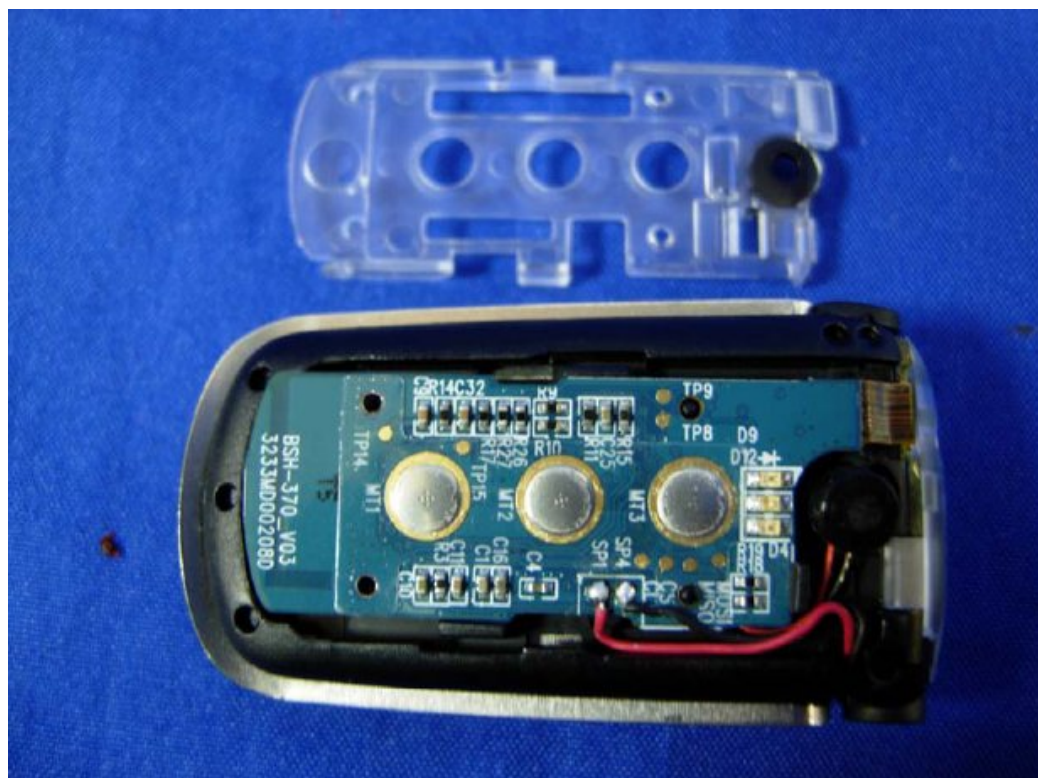

Internal Photos

Model No.:Jabra OTE6
FCC ID: BCE-OTE6
IC: 2386C--OTE6

Internal Photos

Model No.:Jabra OTE6
FCC ID: BCE-OTE6
IC: 2386C--OTE6

Internal Photos

page 3

Model No.:Jabra OTE6
FCC ID: BCE-OTE6
IC: 2386C--OTE6

Internal Photos

Model No.:Jabra OTE6
FCC ID: BCE-OTE6
IC: 2386C--OTE6

Internal Photos

Model No.:Jabra OTE6
FCC ID: BCE-OTE6
IC: 2386C--OTE6

Internal Photos

Model No.:Jabra OTE6
FCC ID: BCE-OTE6
IC: 2386C--OTE6