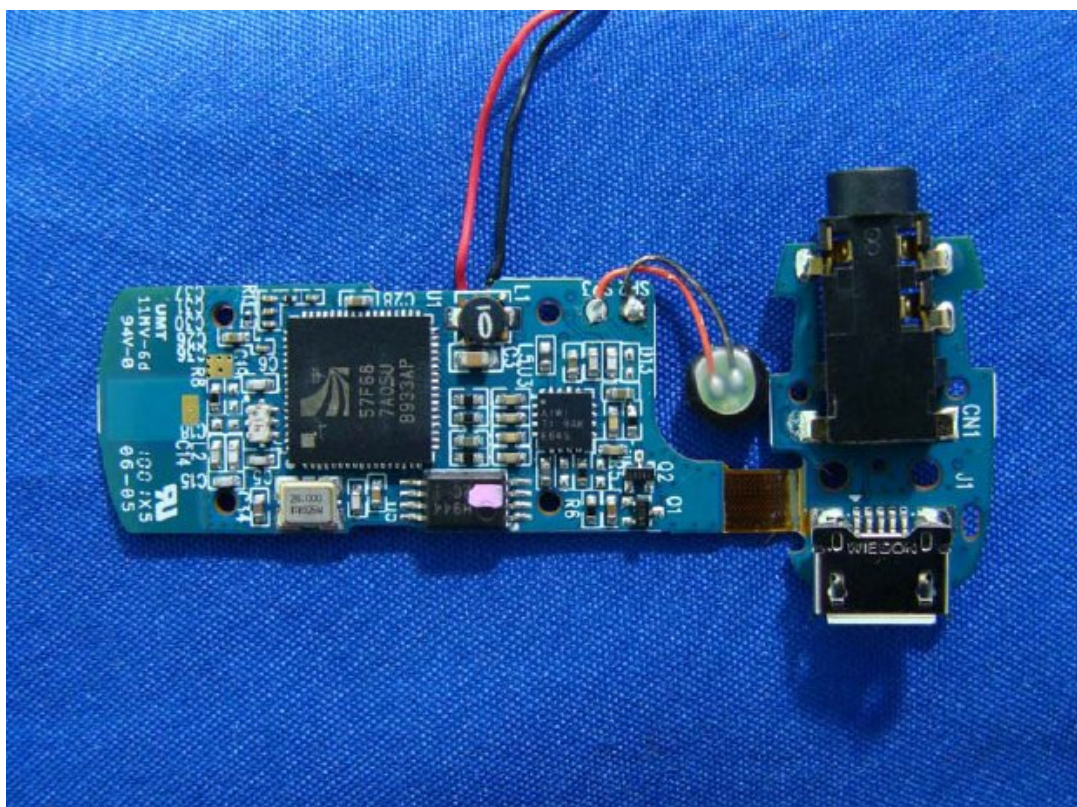

Internal Photos

Model No.:Jabra OTE6
FCC ID: BCE-OTE6
IC: 2386C--OTE6

Internal Photos

Model No.:Jabra OTE6
FCC ID: BCE-OTE6
IC: 2386C--OTE6

Internal Photos

page 3

Model No.:Jabra OTE6
FCC ID: BCE-OTE6
IC: 2386C--OTE6

Internal Photos

Model No.:Jabra OTE6
FCC ID: BCE-OTE6
IC: 2386C--OTE6

Internal Photos

Model No.:Jabra OTE6
FCC ID: BCE-OTE6
IC: 2386C--OTE6

Internal Photos

Model No.:Jabra OTE6
FCC ID: BCE-OTE6
IC: 2386C--OTE6