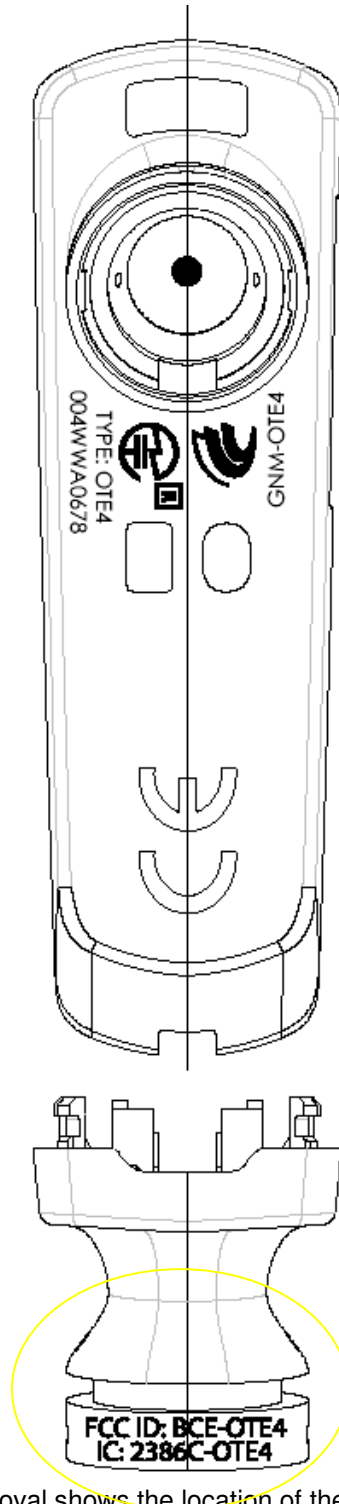

www.tuv.com

1.1 FCCID Label Artwork

The yellow oval shows the location of the Rating Label.
*** Speaker tower – is not removable part