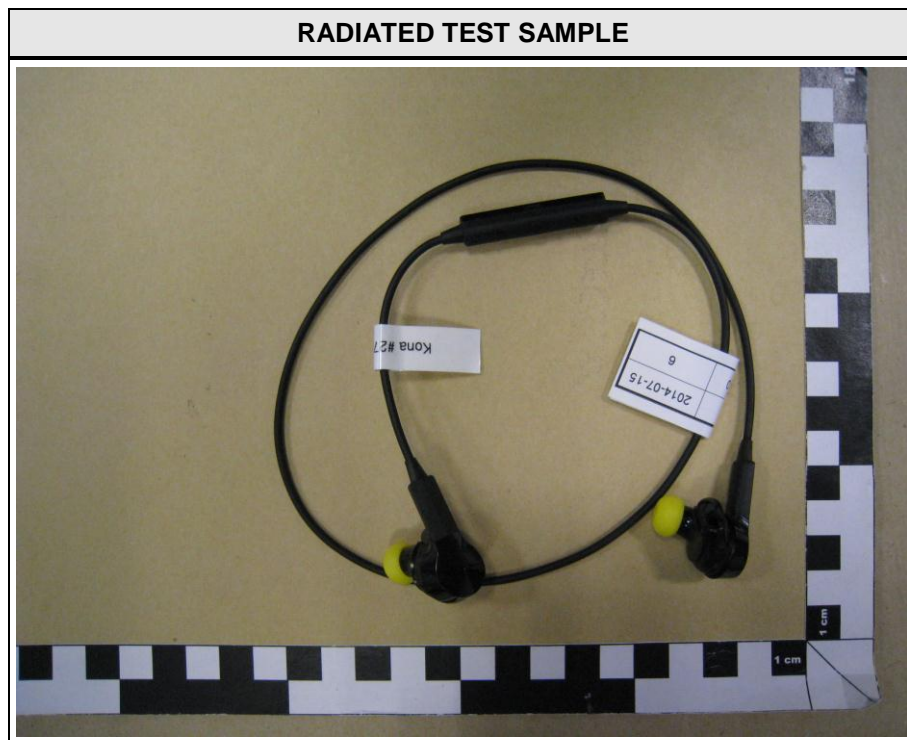

1.1 Photos – Equipment External

---

Test Report No.: GOM-1406-3920-TFC247BT-Issue02V01

Eurofins Product Service GmbH  
Storkower Str. 38c, D-15526 Reichenwalde, Germany

CONDUCTED TEST SAMPLE

CONDUCTED TEST SAMPLE