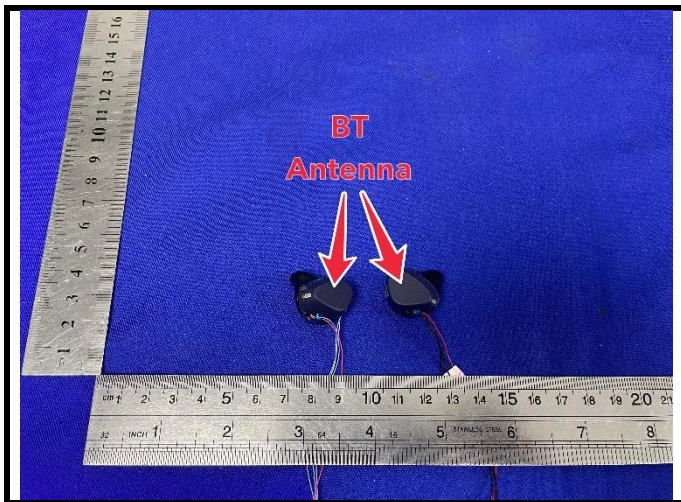

FCC SAR Test Report

<Photographs of EUT>

<Antenna Location>

FCC SAR Test Report

<Photographs of SAR Setup> Right Earbud

FCC SAR Test Report

Test Position 4 (EUT with 0 cm Gap)

Test Position 5 (EUT with 0 cm Gap)

Left Earbud

Left Cheek (EUT with 0 cm Gap)

Test Position 1 (EUT with 0 cm Gap)

FCC SAR Test Report

Test Position 2 (EUT with 0 cm Gap)

Test Position 3 (EUT with 0 cm Gap)

Test Position 4 (EUT with 0 cm Gap)

Test Position 5 (EUT with 0 cm Gap)