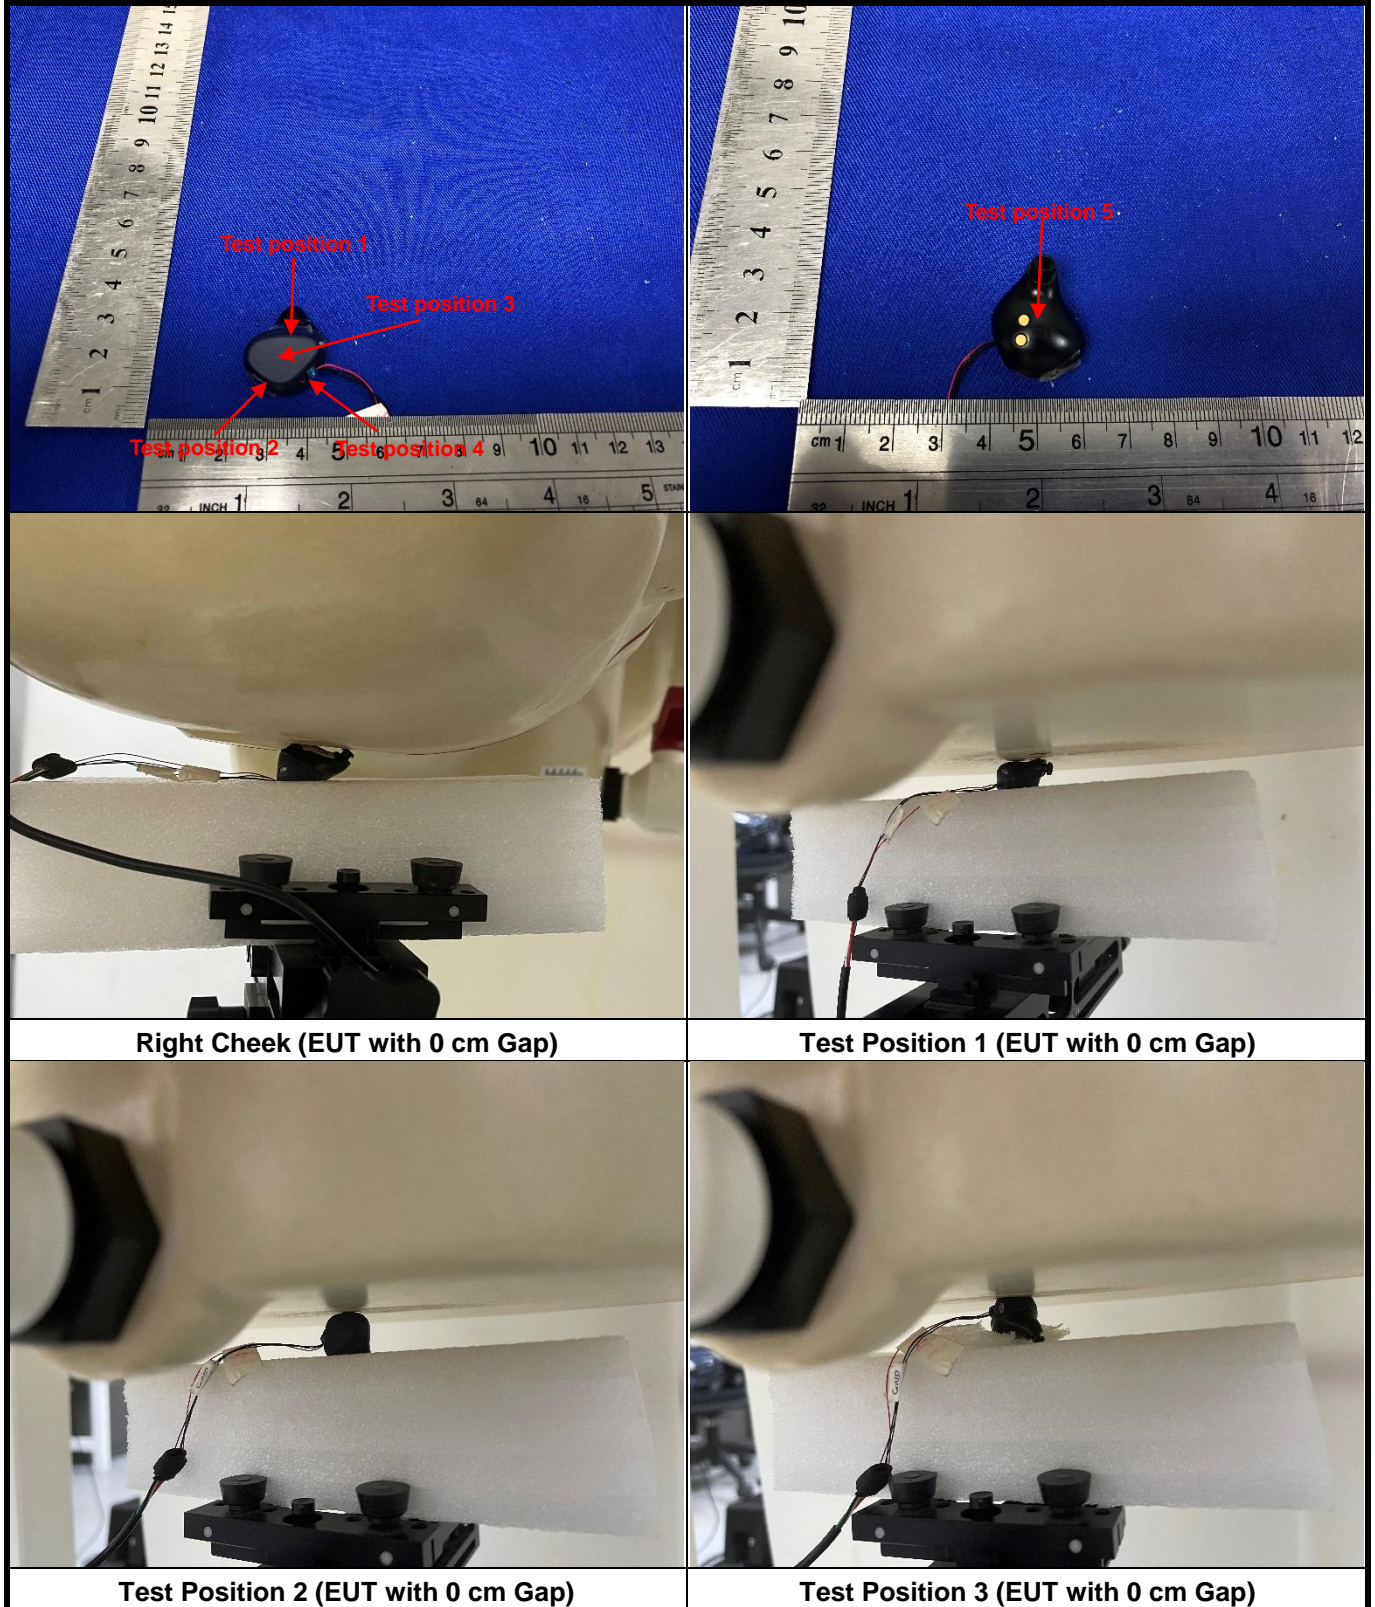

FCC SAR Test Report

<Photographs of EUT>

<Antenna Location>

FCC SAR Test Report

<Photographs of SAR Setup> Right Earbud

FCC SAR Test Report

Test Position 4 (EUT with 0 cm Gap)

Test Position 5 (EUT with 0 cm Gap)

Left Earbud

Left Cheek (EUT with 0 cm Gap)

Test Position 1 (EUT with 0 cm Gap)

FCC SAR Test Report

Test Position 2 (EUT with 0 cm Gap)

Test Position 3 (EUT with 0 cm Gap)

Test Position 4 (EUT with 0 cm Gap)

Test Position 5 (EUT with 0 cm Gap)