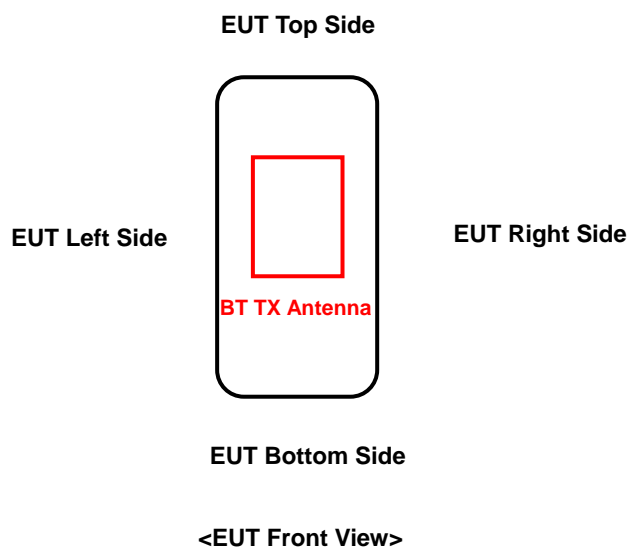

FCC SAR Test Report

<Photographs of EUT>

< Antenna location >

<Photographs of SAR Setup>
Right Earbud

FCC SAR Test Report

Top Side (EUT with 0 cm Gap)

Bottom Side (EUT with 0 cm Gap)