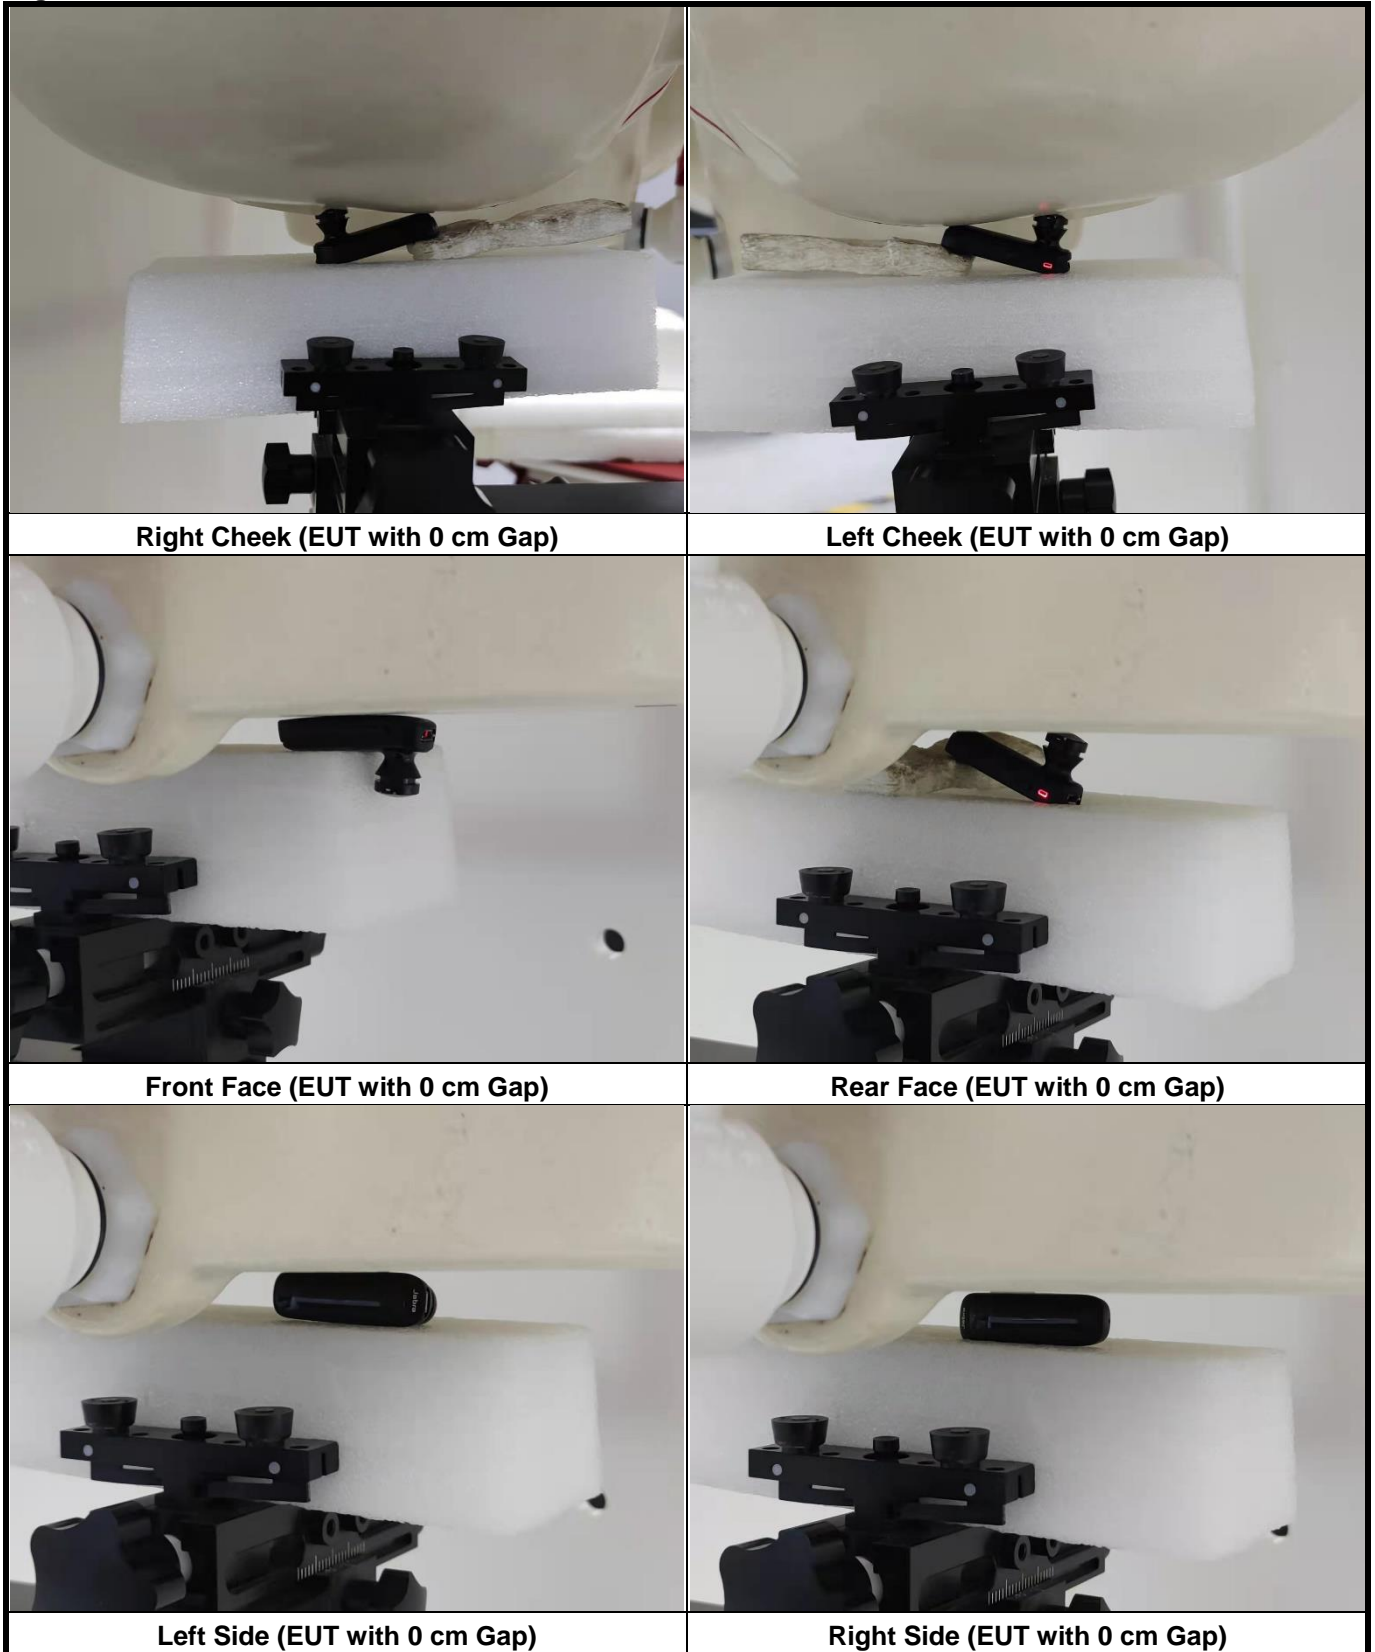

FCC SAR Test Report

<Photographs of EUT>

< Antenna location >

<Photographs of SAR Setup>
Right Earbud

FCC SAR Test Report

Top Side (EUT with 0 cm Gap)

Bottom Side (EUT with 0 cm Gap)