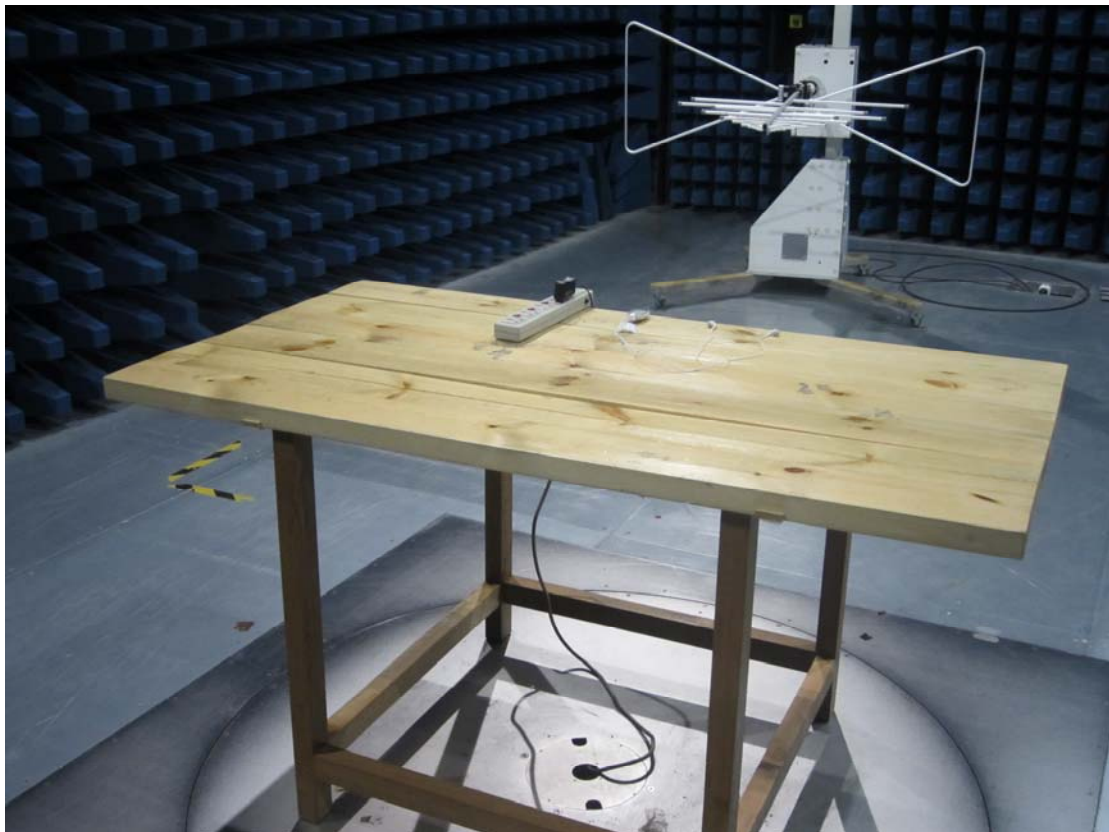

## Test Setup Photos

1. Conducted emission main's port front view

2. Conducted emission main's port side view

### 3. Radiated emission (9KHz-30MHz)

### 4. Radiated emission (30MHz-1GHz)

## 6. Conducted emission antenna's port