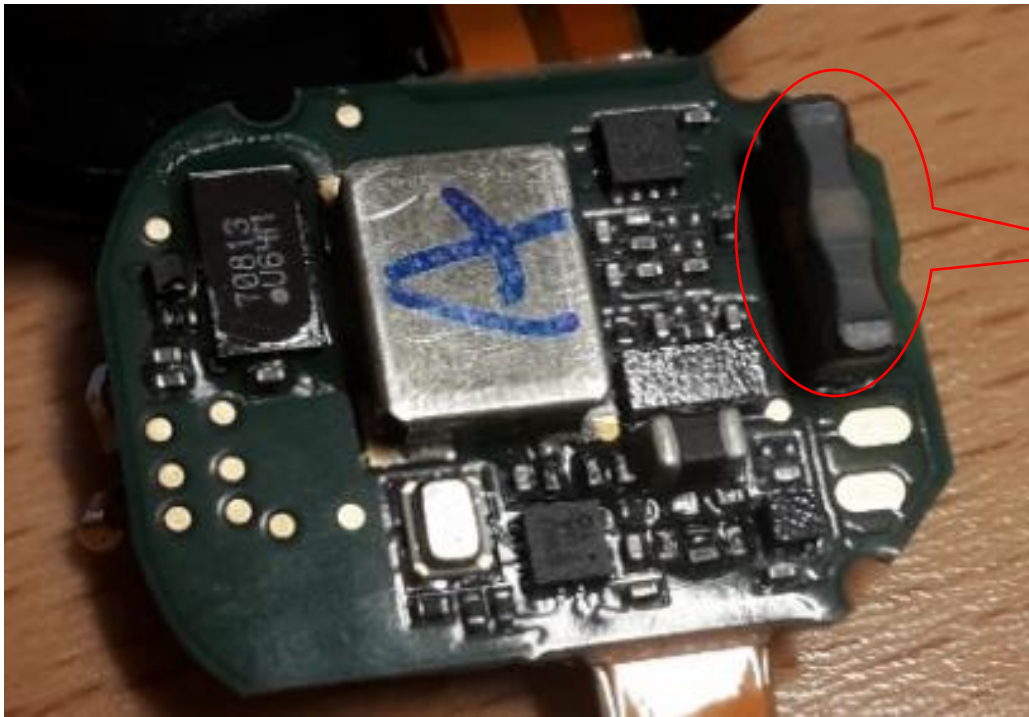

Internal Photos (Right Ear OTE070)

MI Antenna

Antenna Ø 11mm