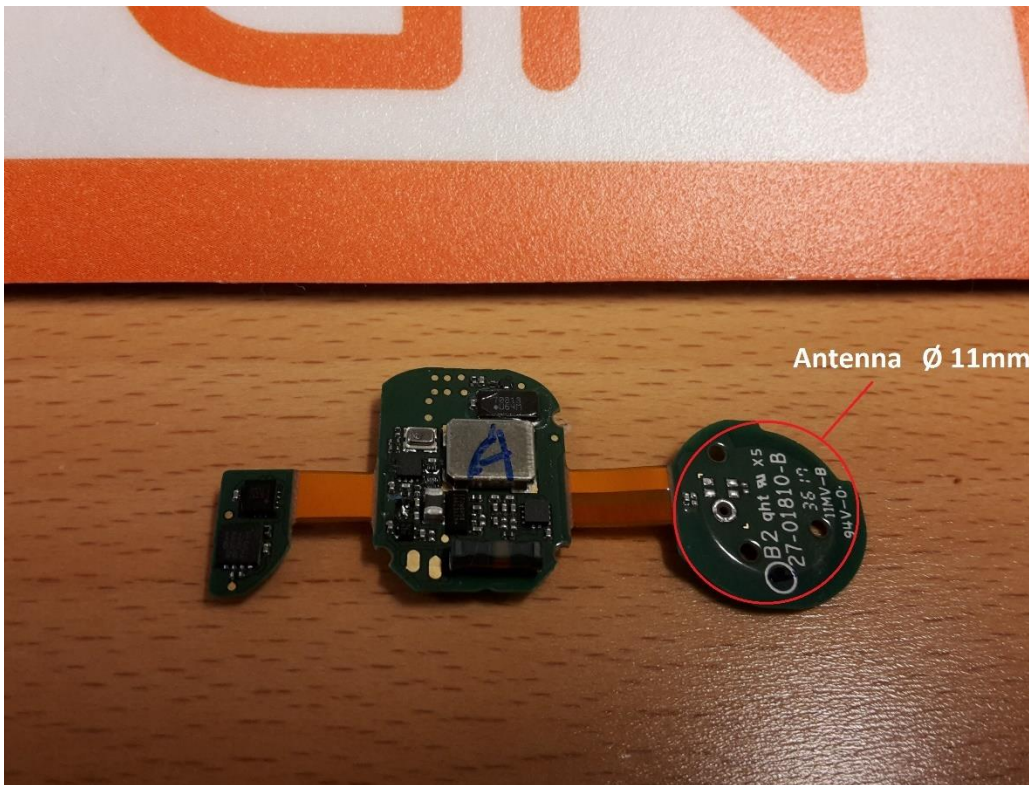

Internal Photos (Right Ear OTE070)

MI Antenna

Antenna Ø 11mm