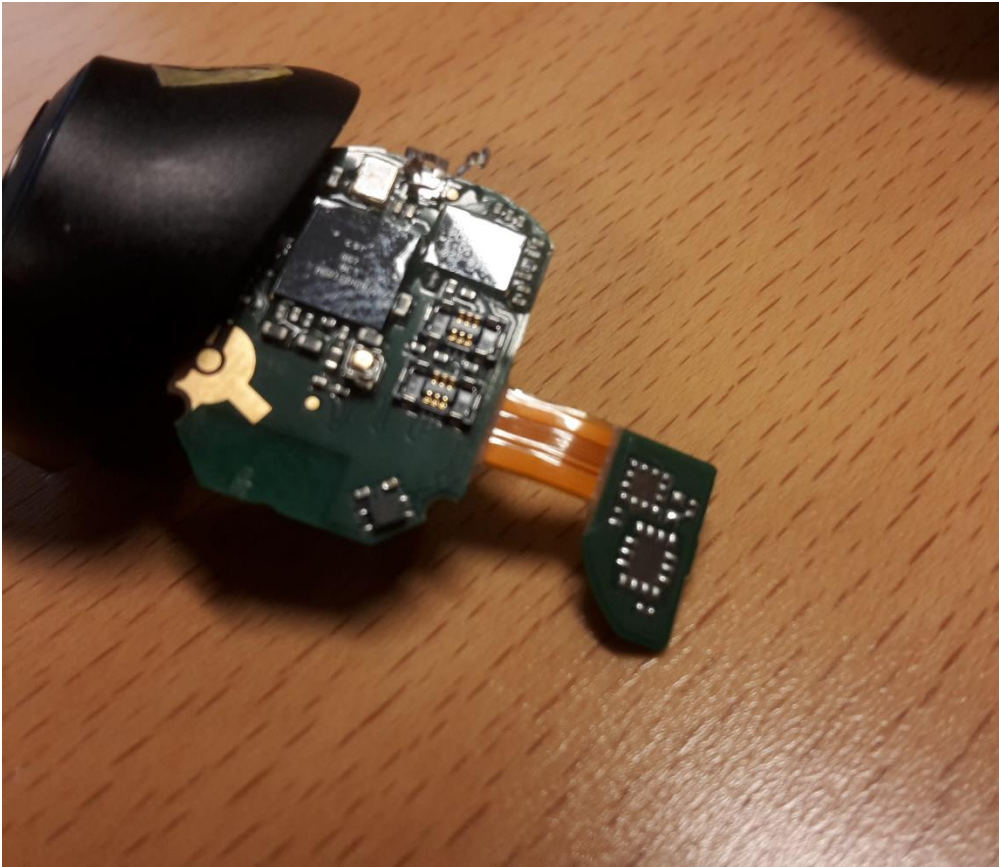

Internal Photos (Right Ear OTE070)

MI Antenna

Antenna Ø 11mm