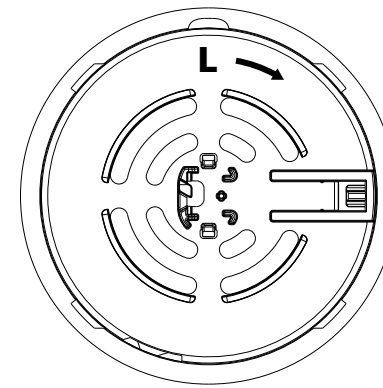

For PP

Jabra Evolve2 55 Stereo

Right SPK

Left SPK

Willow TA GRAPHIC:
In-mold with 0.05mm depth, with glossy A2 level
Outer ring with Laser marking

Jabra Evolve2 55 Mono

Right SPK

Willow TA GRAPHIC:
In-mold with 0.05mm depth, with glossy A2 level
Outer ring with Laser marking