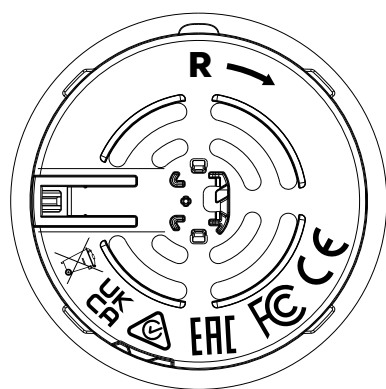

For PP

Jabra Evolve2 55 Stereo

Right SPK

Left SPK

Willow TA GRAPHIC:
In-mold with 0.05mm depth, with glossy A2 level
Outer ring with Laser marking

Jabra Evolve2 55 Mono

Right SPK

Willow TA GRAPHIC:
In-mold with 0.05mm depth, with glossy A2 level
Outer ring with Laser marking