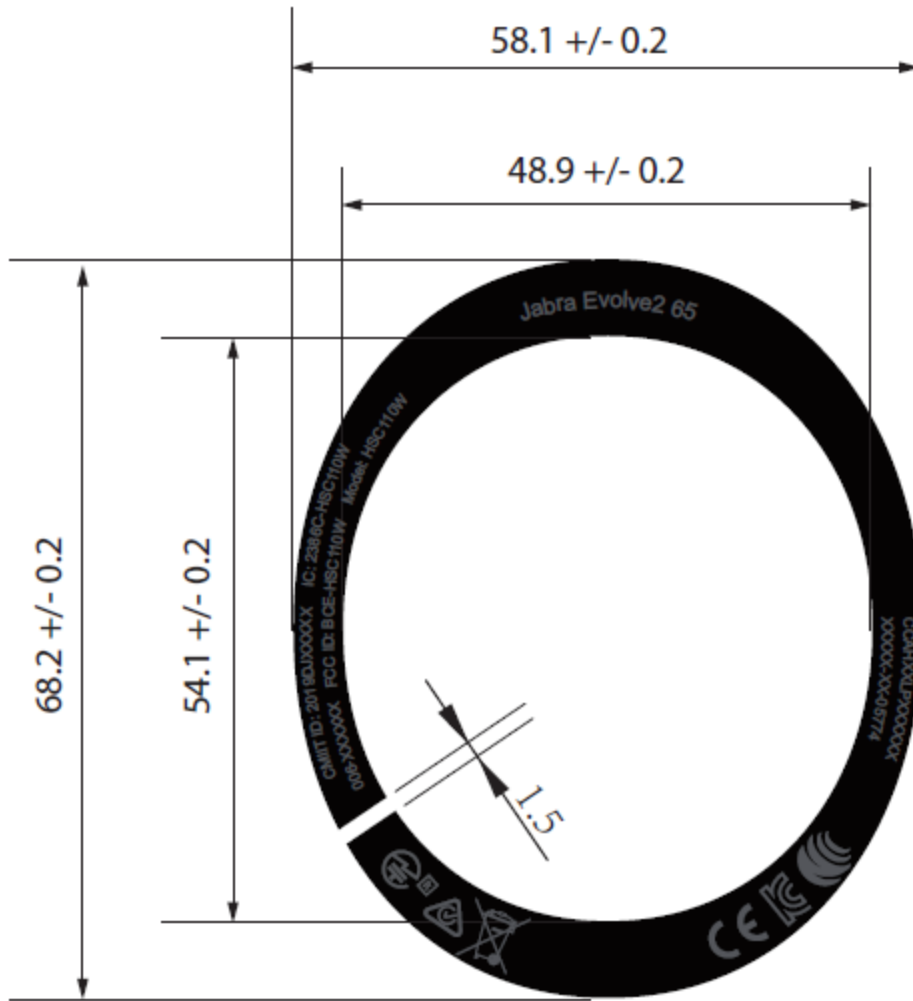

Jabra HSC110W - Label Location

Jabra HSC110W Stereo Headset – Main

Label on Speaker Housing under ear cushion (Left)

Jabra HSC110W Mono variant  
Label on Speaker Housing (Right)

Jabra HSC110W Stereo variant without adjustable boom arm  
Label on Speaker Housing (Left)