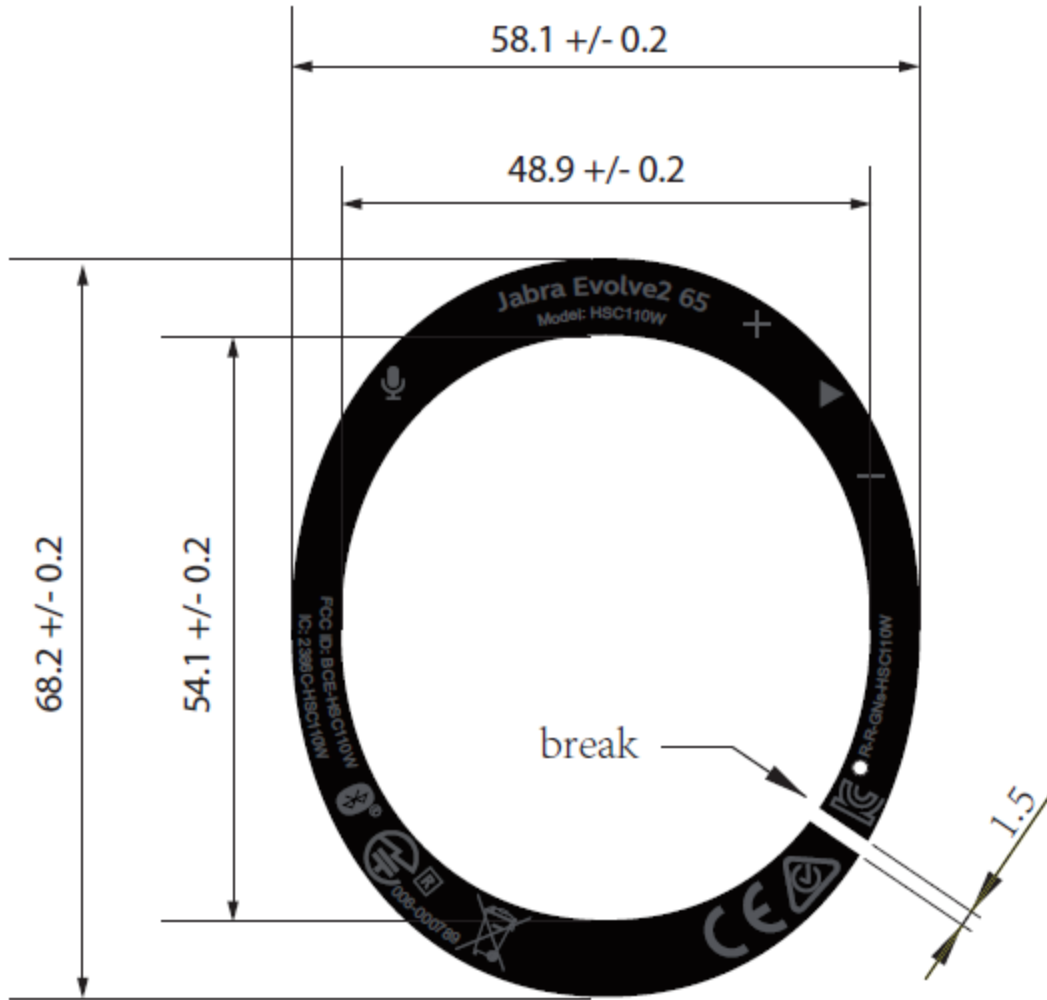

Jabra HSC110W - Label Location

Jabra HSC110W Stereo Headset – Main

Label on Speaker Housing under ear cushion (Left)

Jabra HSC110W Mono variant  
Label on Speaker Housing (Right)

Jabra HSC110W Stereo variant without adjustable boom arm  
Label on Speaker Housing (Left)