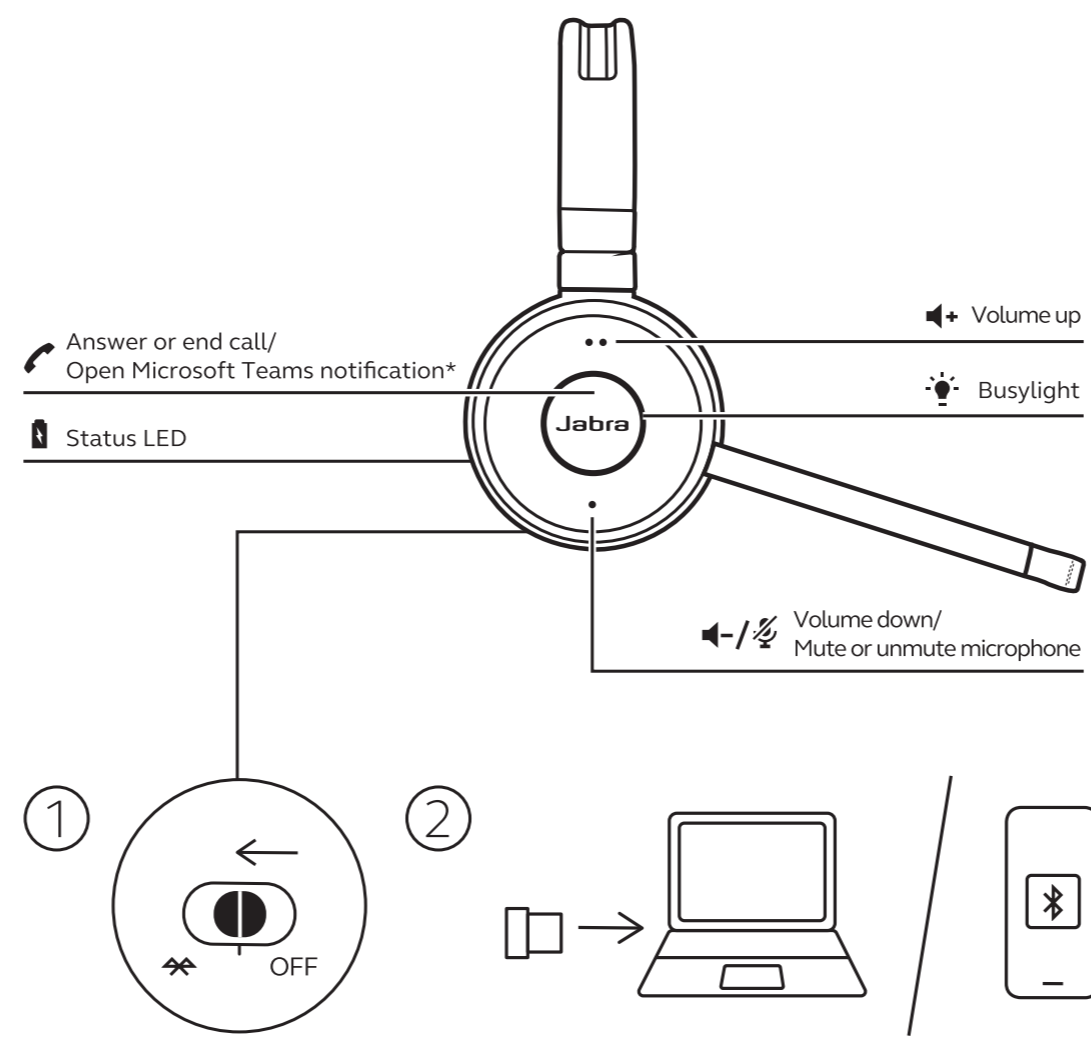

EN Go to jabra.com/manuals for user instructions
DE Um eine Bedienungsanleitung zu erhalten, rufen Sie bitte jabra.com/manuals auf
FR Pour obtenir des instructions d'utilisation, rendez-vous sur jabra.com/manuals
ES Consulte las instrucciones para el usuario en jabra.com/manuals
ZH-HANS 前往 jabra.com/manuals 查看用户说明

Declaration of Conformity can be found on www.jabra.com/doc

*Microsoft Teams headset variant only

© 2014 GN Audio A/S. All rights reserved. Jabra® is a registered trademark of GN Audio A/S. The Bluetooth® wordmark and logos are owned by the Bluetooth SIG, Inc. and any use of such marks by GN Audio A/S is under license.

THIS BOX IS THOUGHTFULLY
CRAFTED WITH 100% RECYCLABLE
MATERIALS AND SUSTAINABLE,
WATER-BASED INK.

USER INSTRUCTIONS IN REGIONAL LANGUAGES

RU Руководства пользователя доступны на странице jabra.com/manuals IT Vartotojo instrukcijas žr jabra.com/manuals TR Kullanım kılavuzları için jabra.com/manuals adresini ziyaret edin PT Vá a jabra.com/manuals para obter as instruções de utilizador SV Gå till jabra.com/manuals för användarinstruktioner PL Instrukcji użytkownika jest dostępna na stronie jabra.com/manuals LT Vai su jabra.com/manuals per le istruzioni per l'utente HI उपयोगकर्ता के निर्देशों के लिए jabra.com/manuals पर जाएं VI Truy cập jabra.com/manuals để xem hướng dẫn sử dụng ID Buka jabra.com/manuals untuk petunjuk pengguna TH ไปยัง jabra.com/manuals เพื่ออ่านคู่มือผู้ใช้ใช้งาน KO jabra.com/manuals 로 이동하여 사용자 지침을 확인하십시오 JP 手順については、jabra.com/manuals をご覧ください ZH-HANT 瀏覽 jabra.com/manuals 以取得用戶說明 AR انتقل إلى jabra.com/manuals لمطالعة تعليمات المستخدم