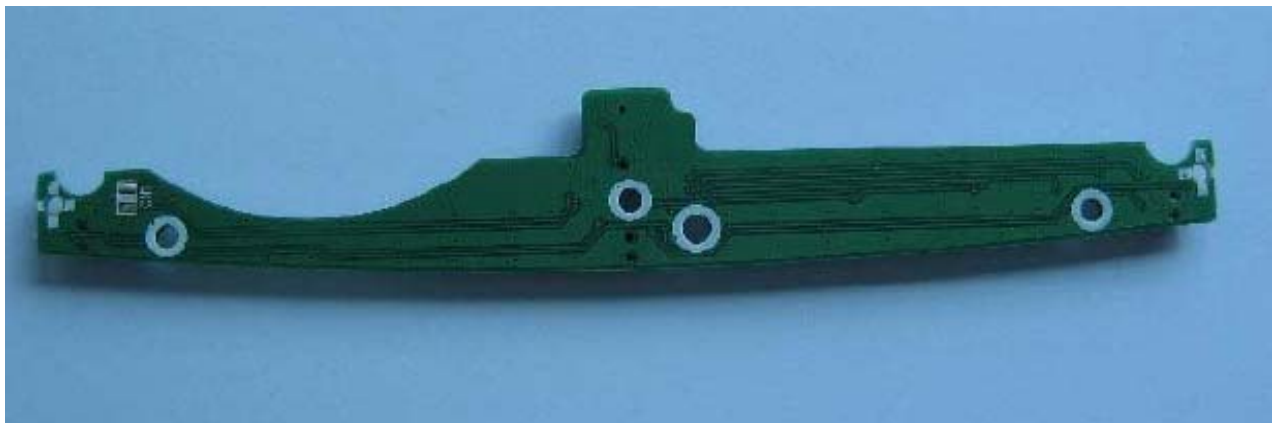

**Intern photos**

page 1

Model No.: Jabra Cruiser2  
FCC ID: BCE-HFS002  
IC ID: 2386C-HFS002

Project No.: G0M21008-3627

Eurofins Product Service GmbH  
Storkower Str. 38C, D-15526 Reichenwalde, Germany

**Intern photos**

page 2

Model No.: Jabra Cruiser2  
FCC ID: BCE-HFS002  
IC ID: 2386C-HFS002

Project No.: G0M21008-3627

Eurofins Product Service GmbH  
Storkower Str. 38C, D-15526 Reichenwalde, Germany