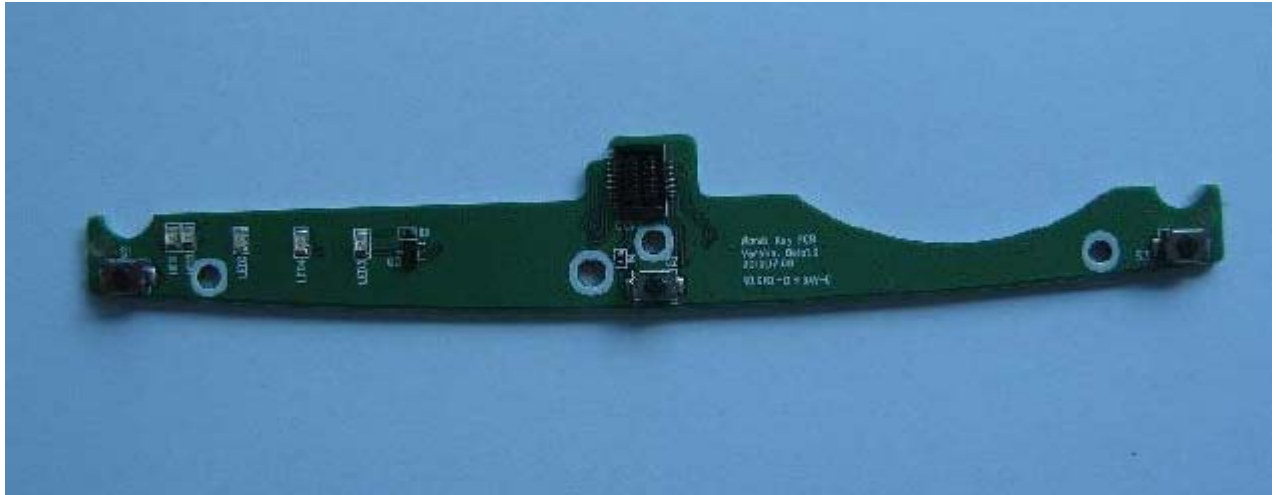

**Intern photos**

page 1

Model No.: Jabra Cruiser2  
FCC ID: BCE-HFS002  
IC ID: 2386C-HFS002

Project No.: G0M21008-3627

Eurofins Product Service GmbH  
Storkower Str. 38C, D-15526 Reichenwalde, Germany

**Intern photos**

page 2

Model No.: Jabra Cruiser2  
FCC ID: BCE-HFS002  
IC ID: 2386C-HFS002

Project No.: G0M21008-3627

Eurofins Product Service GmbH  
Storkower Str. 38C, D-15526 Reichenwalde, Germany