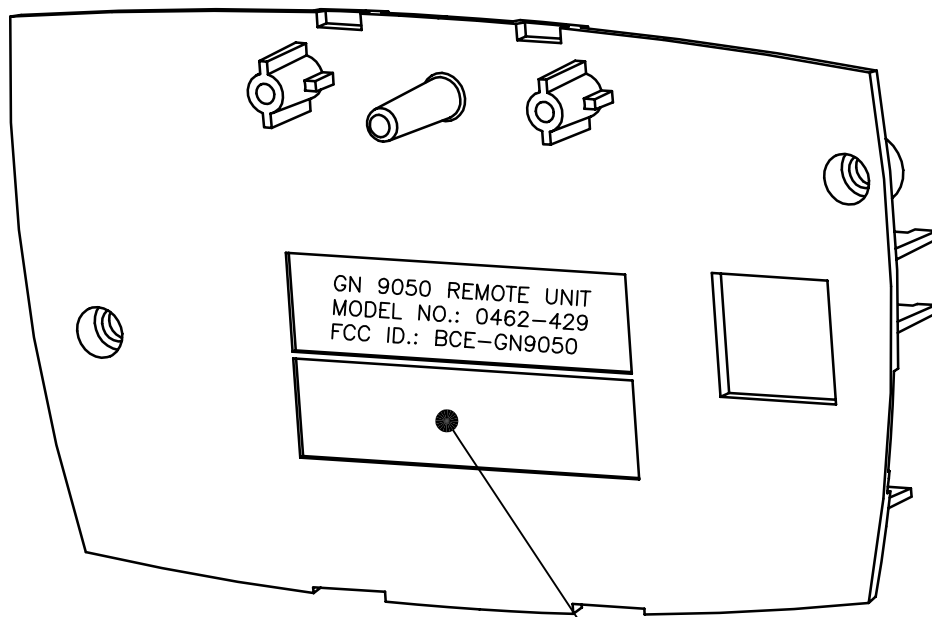

GN 9050

BACKCOVER OF REMOTE UNIT: 0462-429

BARCODE LABEL