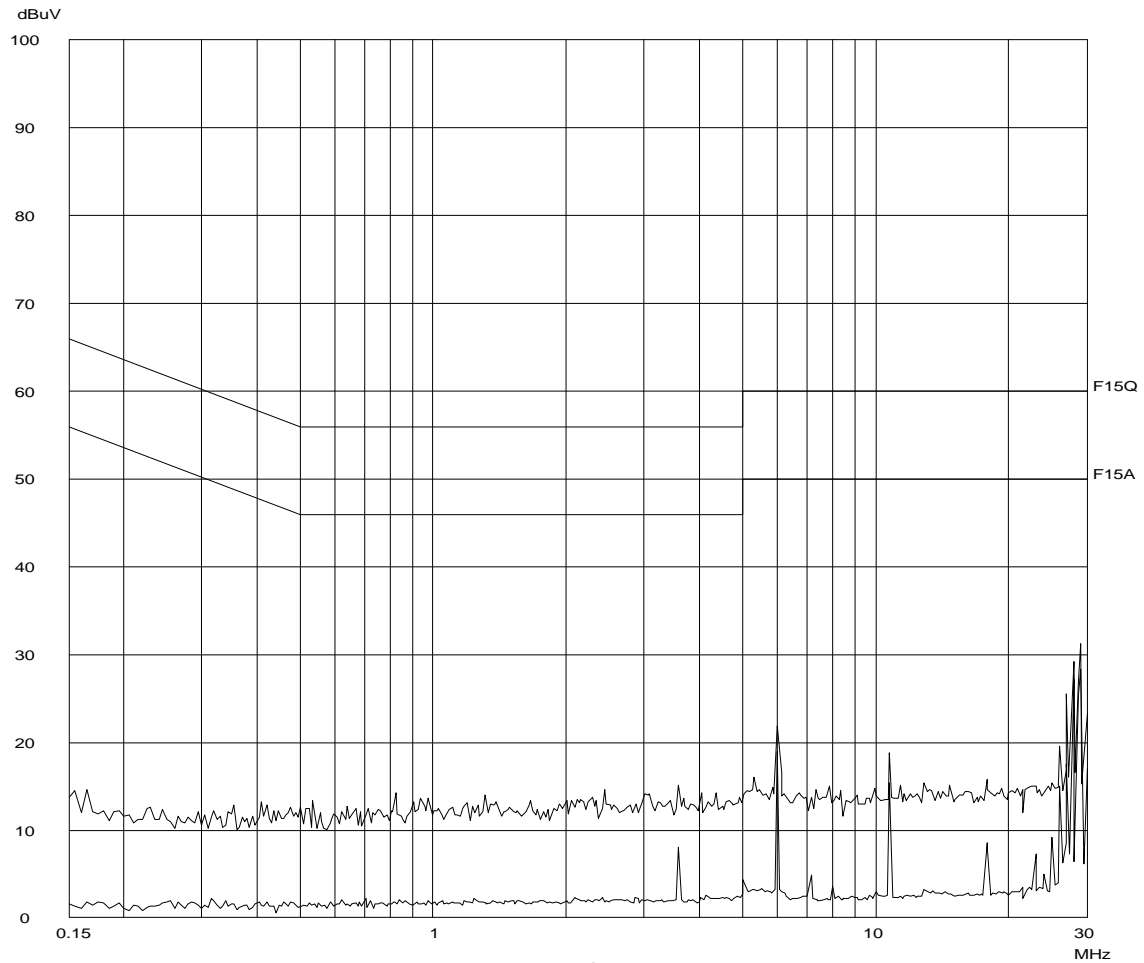

Tested By: Hong, Report No.: 04127841

Scan Settings (1 Range)

Frequencies			Receiver Settings					
Start	Stop	Step	IF BW	Detector	M-Time	Atten	Preamp	OpRge
150k	30M	5k	10k	PK+AV	10ms	AUTO	LN OFF	60dB

Final Measurement: x QP / + AV  
 Meas Time: 1 s  
 Subranges: 16  
 Acc Margin: 20dB

Transducer No.	Start	Stop	Name
21	9k	30M	EW0698

Report No.: 04127841  
Talk (Headset) Mode

**Tested By:**Hong, **Report No.:**04127841

**Scan Settings (1 Range)**

|----- Frequencies -----||----- Receiver Settings -----|

Start	Stop	Step	IF BW	Detector	M-Time	Atten	Preamp	OpRge
150k	30M	5k	10k	PK+AV	10ms	AUTO	LN OFF	60dB

**Final Measurement Results:**

**no Results**