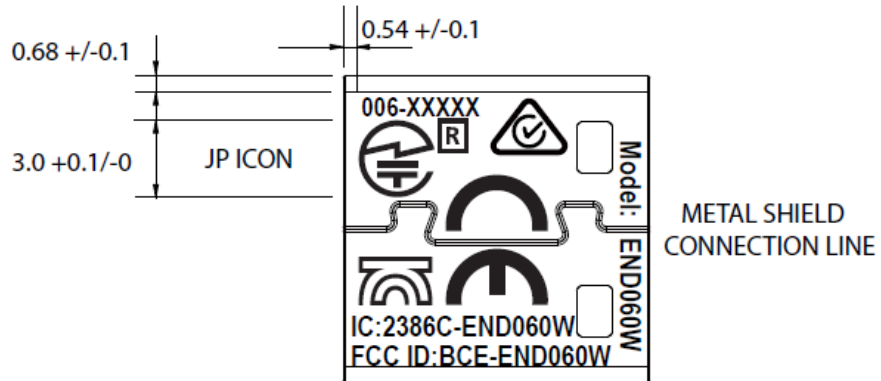

Jabra END060W - Label Location

FCC ID: BCE-END060W

IC: 2386C-END060W

FCC ID is laser etch on the metal of the dongle

Bottom Side