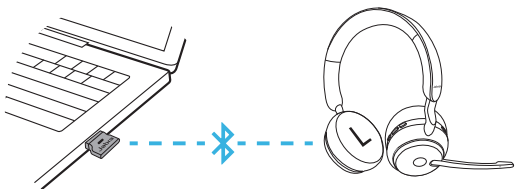

6. How to connect

6.1 Connect to computer

Plug the supplied Jabra Link 380 into a USB port on your computer. The Jabra Evolve 75 and the Jabra Link 380 are pre-paired and ready for use out of the box. The Bluetooth range is up to 30 meters or 100 feet.

To hear music in the headset you may need to select the Jabra Link 380 as the playback device in your operating system's audio settings.

To manually pair the Jabra Evolve 75 with the Jabra Link 380, download and use Jabra Direct.