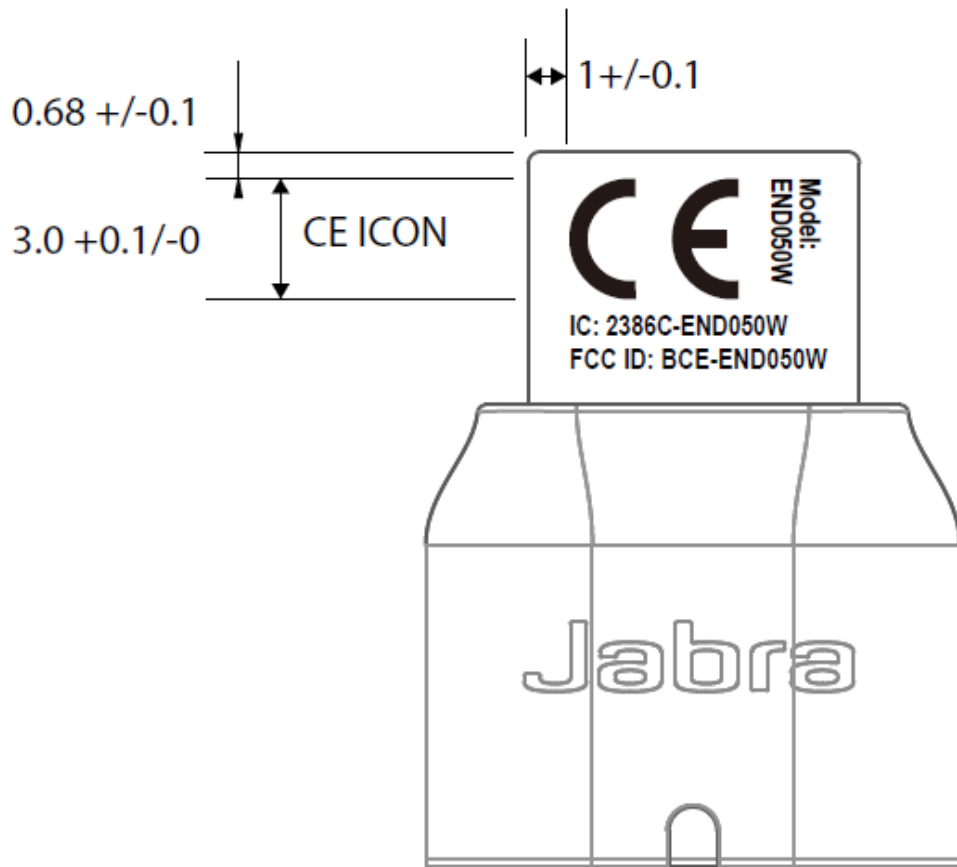

Jabra END050W - Label Location

FCC ID: BCE-END050W

IC: 2386C-END050W

FCC ID is laser etch on the metal of the dongle

Bottom Side